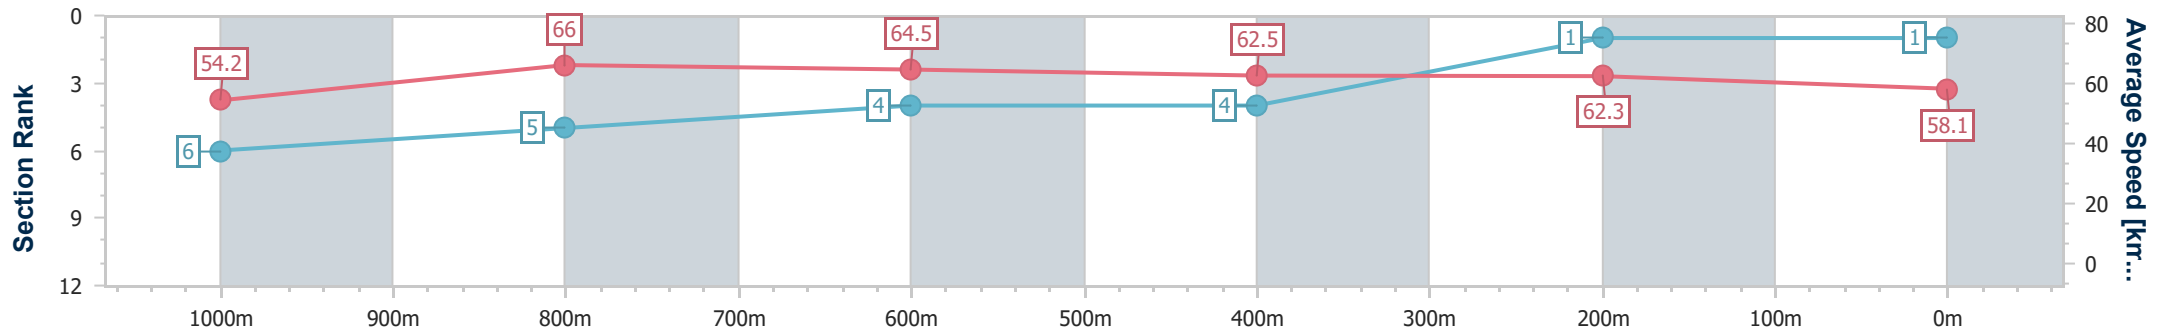

Horse/Jockey Name	Super Twenty Three
Final Rank	1
Fastest Section Time (Section)	0:10.92 (1000m)
Top Speed [km/h] (Section)	67.6 (Overall)
Race State	Finished

Ladbrokes Cannon Park QLD Professional
Race 6: ARCHERS THE STRATA PROFESSIONALS
BENCHMARK 55 Handicap - 1250m

18 July 2024 - 14:24

Track Rating: Soft 5, Weather: Fine, Rail Position: True

Section	Overall	1000m	800m	600m	400m	200m
Section Times	1:14.73 [1] (0:16.58)	0:58.15 [6] (0:10.92)	0:47.23 [5] (0:11.16)	0:36.07 [4] (0:11.87)	0:24.20 [4] (0:11.76)	0:12.44 [1] (0:12.44)
Average Speed [km/h]	54.2	66.0	64.5	62.5	62.3	58.1
Top Speed [km/h]	67.6	67.2	65.6	63.4	63.2	60.0
Avg. Dist. to Rail [m]	0.9	1.4	2.8	3.9	7.4	5.4
Avg. Stride Freq. [Hz]	2.4	2.4	2.3	2.3	2.4	2.3
Avg. Stride Length [m]	7.1	7.6	7.8	7.5	7.3	6.9

- [ ] Ranking at each section and finish
- -.-.-.- No data available at this section
- NA No data available