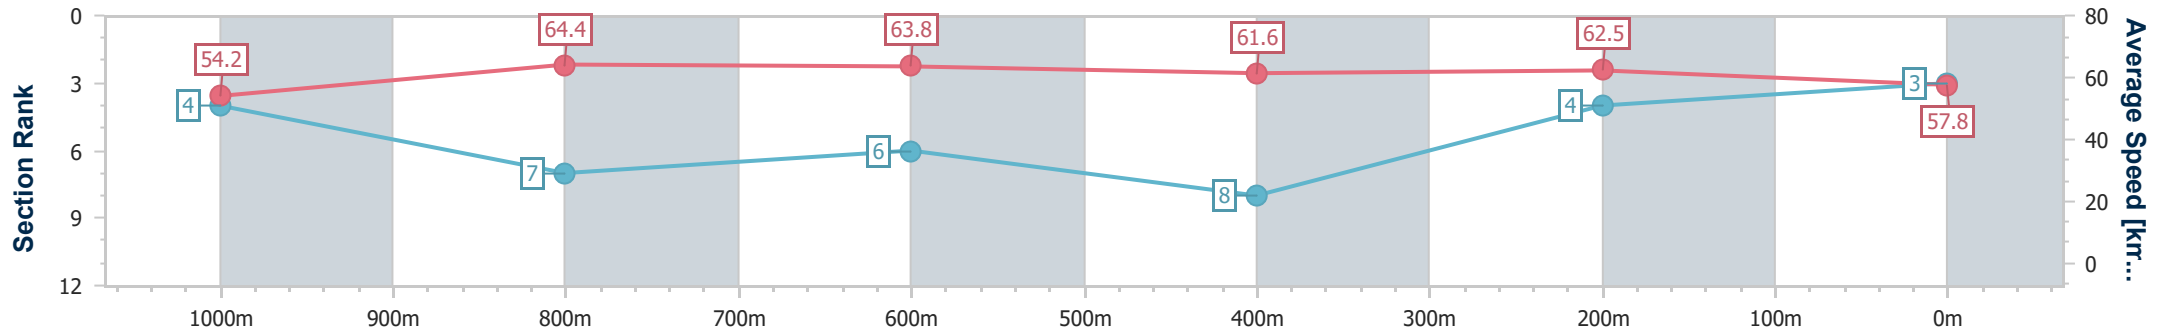

Horse/Jockey Name	Bloomin' Ripper
Final Rank	3
Fastest Section Time (Section)	0:11.12 (1000m)
Top Speed [km/h] (Section)	65.7 (1000m)
Race State	Finished

Ladbrokes Cannon Park QLD Professional
Race 6: ARCHERS THE STRATA PROFESSIONALS
BENCHMARK 55 Handicap - 1250m

18 July 2024 - 14:24

Track Rating: Soft 5, Weather: Fine, Rail Position: True

Section	Overall	1000m	800m	600m	400m	200m
Section Times	1:14.97 [3] (0:16.53)	0:58.44 [4] (0:11.12)	0:47.32 [7] (0:11.28)	0:36.04 [6] (0:11.86)	0:24.18 [8] (0:11.69)	0:12.49 [4]
Average Speed [km/h]	54.2	64.4	63.8	61.6	62.5	57.8
Top Speed [km/h]	65.6	65.7	64.8	63.4	64.6	60.5
Avg. Dist. to Rail [m]	0.9	0.8	0.8	1.9	6.5	7.0
Avg. Stride Freq. [Hz]	2.4	2.4	2.3	2.3	2.4	2.4
Avg. Stride Length [m]	7.1	7.4	7.6	7.4	7.2	6.7

- [ ] Ranking at each section and finish
- -.-.- No data available at this section
- NA No data available