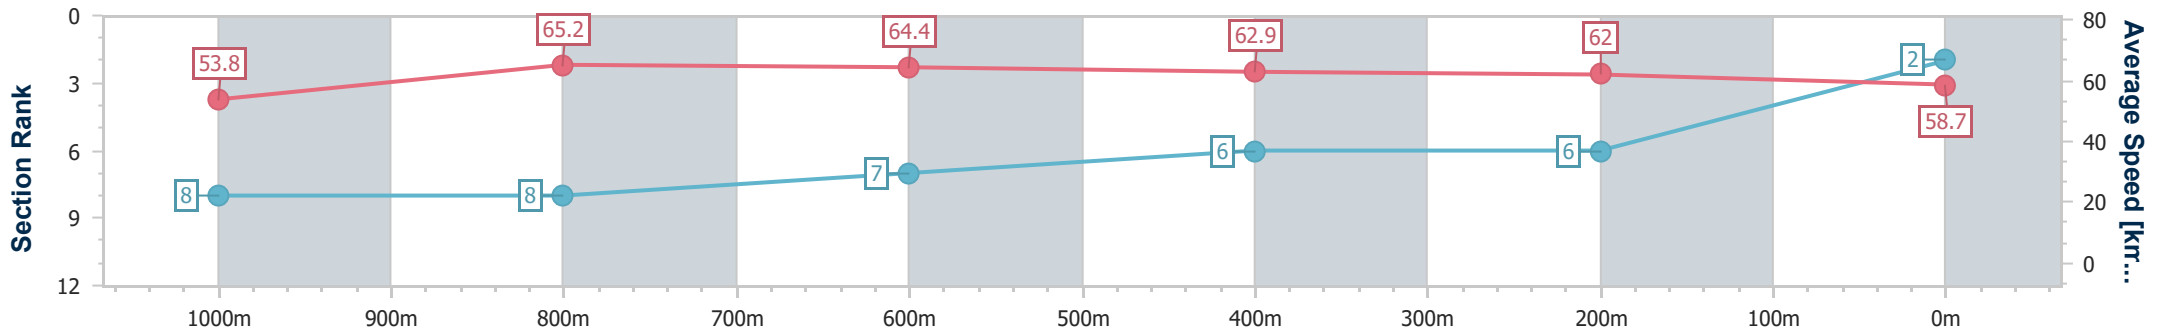

Horse/Jockey Name	Bradshaw
Final Rank	2
Fastest Section Time (Section)	0:11.11 (1000m)
Top Speed [km/h] (Section)	66.4 (1000m)
Race State	Finished

Ladbrokes Cannon Park QLD Professional
Race 6: ARCHERS THE STRATA PROFESSIONALS
BENCHMARK 55 Handicap - 1250m

18 July 2024 - 14:24

Track Rating: Soft 5, Weather: Fine, Rail Position: True

Section	Overall	1000m	800m	600m	400m	200m
Section Times	1:14.84 [2] (0:16.70)	0:58.14 [8] (0:11.11)	0:47.03 [8] (0:11.19)	0:35.84 [7] (0:11.70)	0:24.14 [6] (0:11.91)	0:12.23 [6] (0:12.23)
Average Speed [km/h]	53.8	65.2	64.4	62.9	62.0	58.7
Top Speed [km/h]	65.8	66.4	65.2	64.1	63.7	61.8
Avg. Dist. to Rail [m]	1.5	1.8	2.4	3.4	8.0	8.5
Avg. Stride Freq. [Hz]	2.4	2.4	2.4	2.4	2.4	2.4
Avg. Stride Length [m]	7.2	7.5	7.5	7.3	7.1	6.8

- [ ] Ranking at each section and finish
- -.-.- No data available at this section
- NA No data available