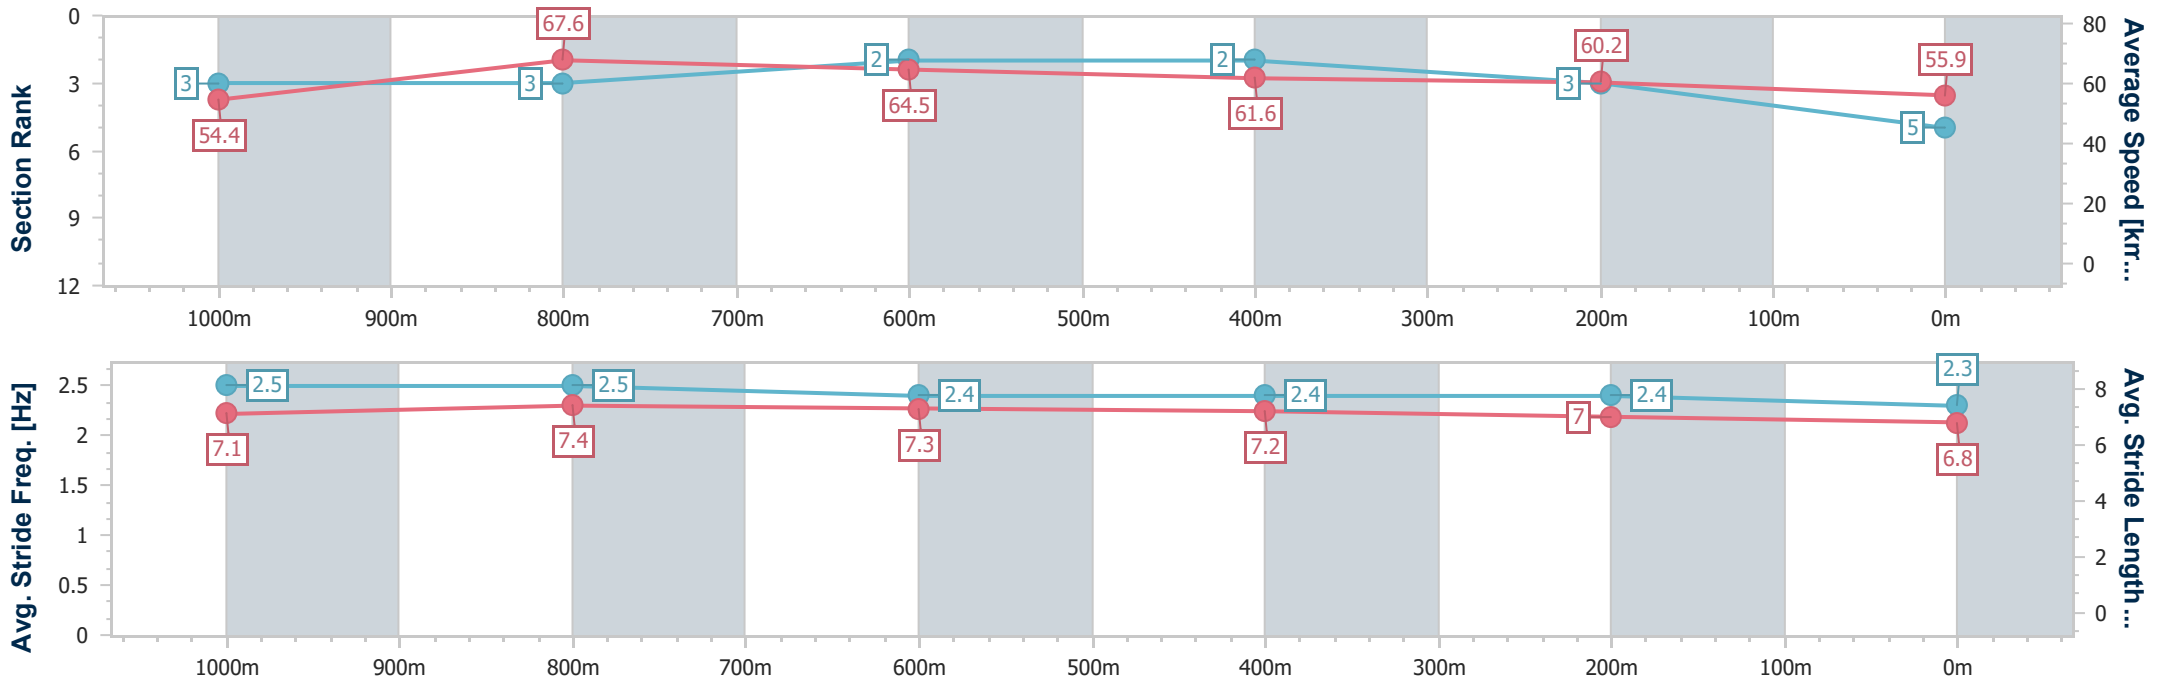

- [] Ranking at each section and finish
- .-.-.- No data available at this section
- NA No data available

| | |
|--------------------------------|-----------------|
| Horse/Jockey Name | Wong Way |
| Final Rank | 5 |
| Fastest Section Time (Section) | 0:10.78 (1000m) |
| Top Speed [km/h] (Section) | 67.6 (1000m) |
| Race State | Finished |

Ladbrokes Cannon Park QLD Professional
Race 6: ARCHERS THE STRATA PROFESSIONALS
BENCHMARK 55 Handicap - 1250m

18 July 2024 - 14:24

Track Rating: Soft 5, Weather: Fine, Rail Position: True

| Section | Overall | 1000m | 800m | 600m | 400m | 200m |
|------------------------|--------------------------|--------------------------|--------------------------|--------------------------|--------------------------|--------------------------|
| Section Times | 1:15.35 [5] (0:16.45) | 0:58.90 [3] (0:10.78) | 0:48.12 [3] (0:11.12) | 0:37.00 [2] (0:11.94) | 0:25.06 [2] (0:12.19) | 0:12.87 [3] (0:12.87) |
| Average Speed [km/h] | 54.4 | 67.6 | 64.5 | 61.6 | 60.2 | 55.9 |
| Top Speed [km/h] | 67.4 | 67.6 | 66.7 | 63.6 | 60.7 | 59.1 |
| Avg. Dist. to Rail [m] | 0.8 | 2.3 | 3.3 | 3.3 | 6.3 | 4.5 |
| Avg. Stride Freq. [Hz] | 2.5 | 2.5 | 2.4 | 2.4 | 2.4 | 2.3 |
| Avg. Stride Length [m] | 7.1 | 7.4 | 7.3 | 7.2 | 7.0 | 6.8 |