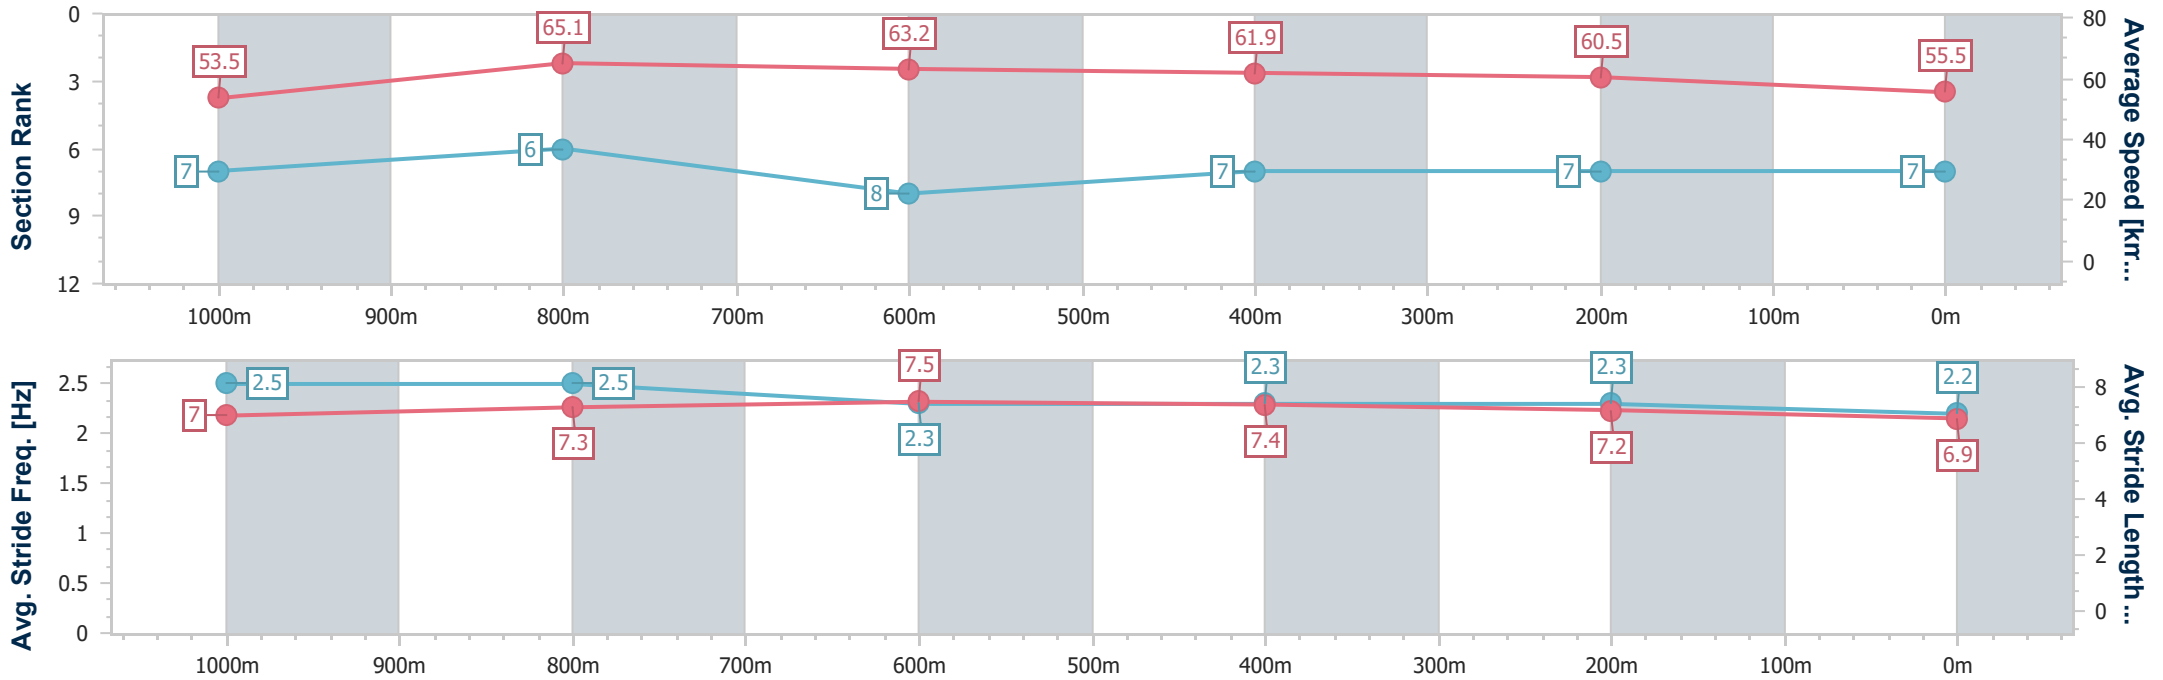

- [] Ranking at each section and finish
- .-.- No data available at this section
- NA No data available

| | |
|--------------------------------|-----------------|
| Horse/Jockey Name | Ammand |
| Final Rank | 7 |
| Fastest Section Time (Section) | 0:10.95 (1000m) |
| Top Speed [km/h] (Section) | 66.6 (1000m) |
| Race State | Finished |

Ladbrokes Cannon Park QLD Professional
 Race 6: ARCHERS THE STRATA PROFESSIONALS
 BENCHMARK 55 Handicap - 1250m

18 July 2024 - 14:24

Track Rating: Soft 5, Weather: Fine, Rail Position: True

| Section | Overall | 1000m | 800m | 600m | 400m | 200m |
|------------------------|--------------------------|--------------------------|--------------------------|--------------------------|--------------------------|--------------------------|
| Section Times | 1:15.74 [7] (0:16.68) | 0:59.06 [7] (0:10.95) | 0:48.11 [6] (0:11.44) | 0:36.67 [8] (0:11.66) | 0:25.01 [7] (0:12.07) | 0:12.94 [7] (0:12.94) |
| Average Speed [km/h] | 53.5 | 65.1 | 63.2 | 61.9 | 60.5 | 55.5 |
| Top Speed [km/h] | 66.4 | 66.6 | 64.1 | 63.1 | 61.9 | 59.1 |
| Avg. Dist. to Rail [m] | 1.7 | 1.5 | 0.6 | 1.3 | 3.2 | 1.8 |
| Avg. Stride Freq. [Hz] | 2.5 | 2.5 | 2.3 | 2.3 | 2.3 | 2.2 |
| Avg. Stride Length [m] | 7.0 | 7.3 | 7.5 | 7.4 | 7.2 | 6.9 |