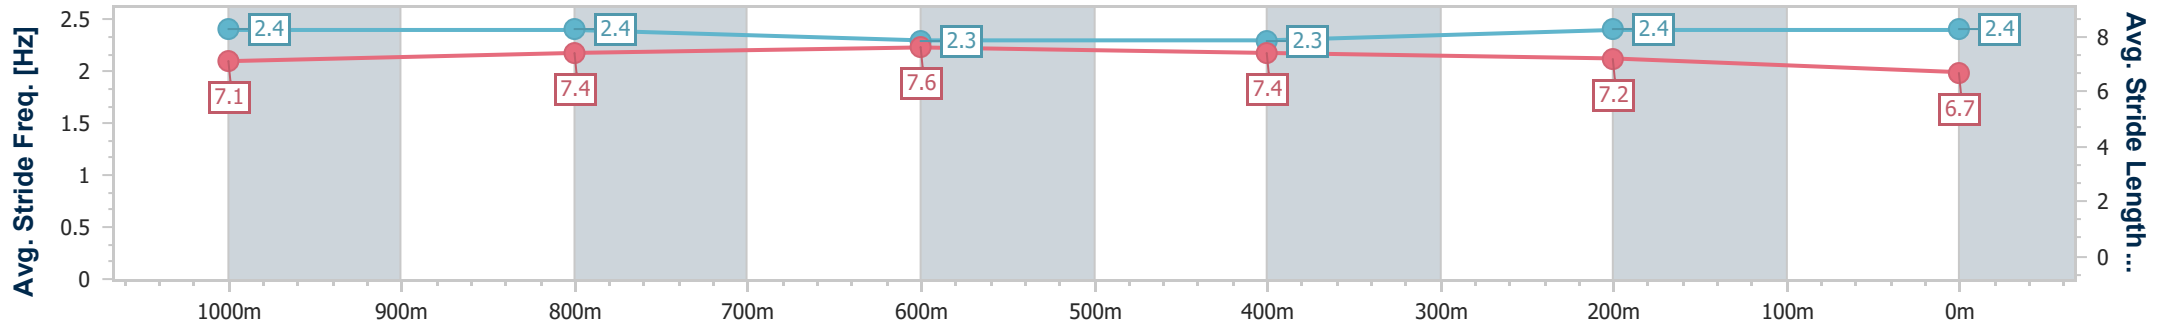

Horse/Jockey Name	Bloomin' Ripper
Final Rank	3
Fastest Section Time (Section)	0:11.12 (1000m)
Top Speed [km/h] (Section)	65.7 (1000m)
Race State	Finished

Ladbrokes Cannon Park QLD Professional
Race 6: ARCHERS THE STRATA PROFESSIONALS
BENCHMARK 55 Handicap - 1250m

18 July 2024 - 14:24

Track Rating: Soft 5, Weather: Fine, Rail Position: True

Section	Overall	1000m	800m	600m	400m	200m
Section Times	1:14.97 [3] (0:16.53)	0:58.44 [4] (0:11.12)	0:47.32 [7] (0:11.28)	0:36.04 [6] (0:11.86)	0:24.18 [8] (0:11.69)	0:12.49 [4]
Average Speed [km/h]	54.2	64.4	63.8	61.6	62.5	57.8
Top Speed [km/h]	65.6	65.7	64.8	63.4	64.6	60.5
Avg. Dist. to Rail [m]	0.9	0.8	0.8	1.9	6.5	7.0
Avg. Stride Freq. [Hz]	2.4	2.4	2.3	2.3	2.4	2.4
Avg. Stride Length [m]	7.1	7.4	7.6	7.4	7.2	6.7

- [ ] Ranking at each section and finish
- -.-.- No data available at this section
- NA No data available