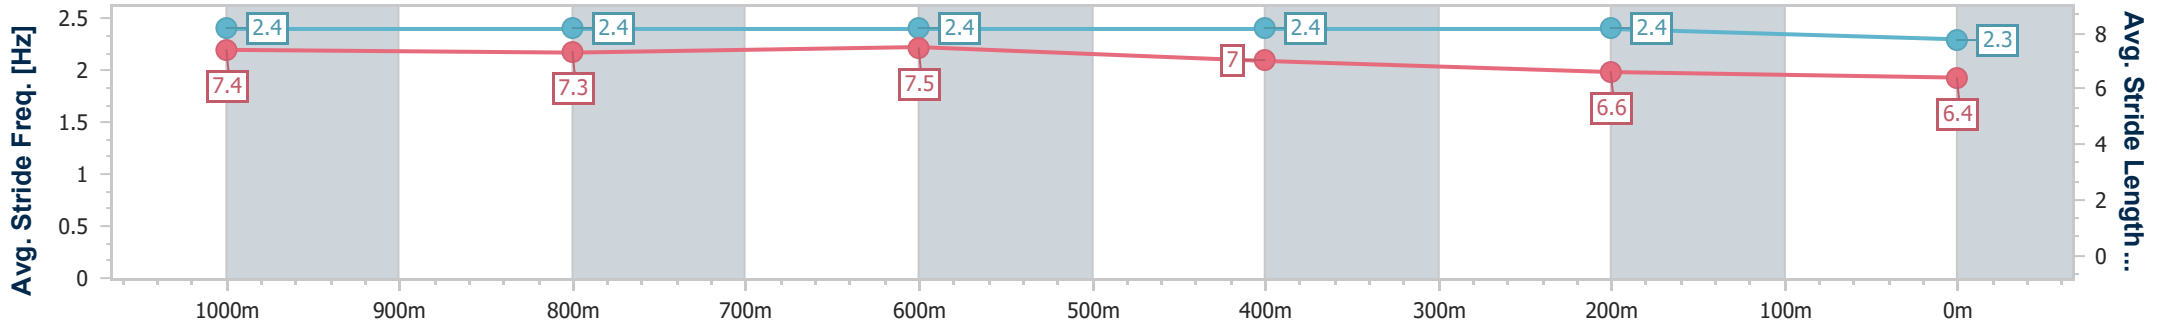

- [] Ranking at each section and finish
- .-.- No data available at this section
- NA No data available

| | |
|--------------------------------|-----------------|
| Horse/Jockey Name | Dystopian |
| Final Rank | 8 |
| Fastest Section Time (Section) | 0:10.99 (1000m) |
| Top Speed [km/h] (Section) | 68.6 (Overall) |
| Race State | Finished |

Ladbrokes Cannon Park QLD Professional
Race 6: ARCHERS THE STRATA PROFESSIONALS
BENCHMARK 55 Handicap - 1250m

18 July 2024 - 14:24

Track Rating: Soft 5, Weather: Fine, Rail Position: True

| Section | Overall | 1000m | 800m | 600m | 400m | 200m |
|------------------------|--------------------------|--------------------------|--------------------------|--------------------------|--------------------------|--------------------------|
| Section Times | 1:15.80 [8] (0:16.15) | 0:59.65 [2] (0:10.99) | 0:48.66 [2] (0:11.15) | 0:37.51 [1] (0:11.87) | 0:25.64 [1] (0:12.30) | 0:13.34 [2] (0:13.34) |
| Average Speed [km/h] | 55.6 | 65.6 | 64.8 | 60.7 | 58.9 | 54.1 |
| Top Speed [km/h] | 68.6 | 68.0 | 65.3 | 63.1 | 60.3 | 56.9 |
| Avg. Dist. to Rail [m] | 2.9 | 1.7 | 1.2 | 0.9 | 3.7 | 3.5 |
| Avg. Stride Freq. [Hz] | 2.4 | 2.4 | 2.4 | 2.4 | 2.4 | 2.3 |
| Avg. Stride Length [m] | 7.4 | 7.3 | 7.5 | 7.0 | 6.6 | 6.4 |