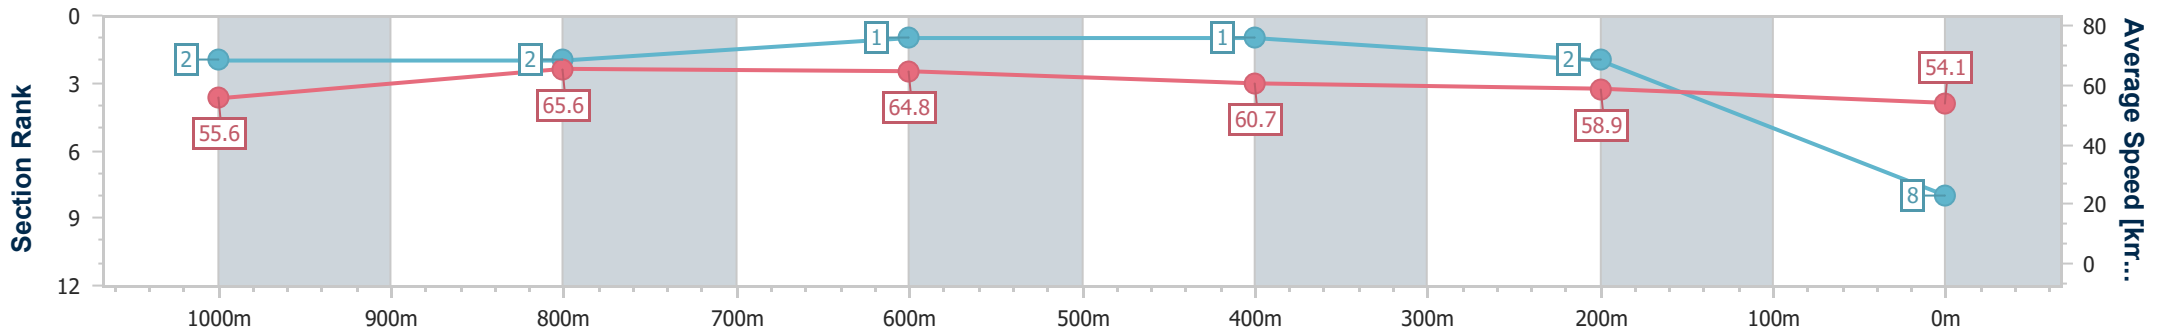

- [] Ranking at each section and finish
- .-.- No data available at this section
- NA No data available

| | |
|--------------------------------|-----------------|
| Horse/Jockey Name | Dystopian |
| Final Rank | 8 |
| Fastest Section Time (Section) | 0:10.99 (1000m) |
| Top Speed [km/h] (Section) | 68.6 (Overall) |
| Race State | Finished |

Ladbrokes Cannon Park QLD Professional
Race 6: ARCHERS THE STRATA PROFESSIONALS
BENCHMARK 55 Handicap - 1250m

18 July 2024 - 14:24

Track Rating: Soft 5, Weather: Fine, Rail Position: True

| Section | Overall | 1000m | 800m | 600m | 400m | 200m |
|------------------------|--------------------------|--------------------------|--------------------------|--------------------------|--------------------------|--------------------------|
| Section Times | 1:15.80 [8] (0:16.15) | 0:59.65 [2] (0:10.99) | 0:48.66 [2] (0:11.15) | 0:37.51 [1] (0:11.87) | 0:25.64 [1] (0:12.30) | 0:13.34 [2] (0:13.34) |
| Average Speed [km/h] | 55.6 | 65.6 | 64.8 | 60.7 | 58.9 | 54.1 |
| Top Speed [km/h] | 68.6 | 68.0 | 65.3 | 63.1 | 60.3 | 56.9 |
| Avg. Dist. to Rail [m] | 2.9 | 1.7 | 1.2 | 0.9 | 3.7 | 3.5 |
| Avg. Stride Freq. [Hz] | 2.4 | 2.4 | 2.4 | 2.4 | 2.4 | 2.3 |
| Avg. Stride Length [m] | 7.4 | 7.3 | 7.5 | 7.0 | 6.6 | 6.4 |