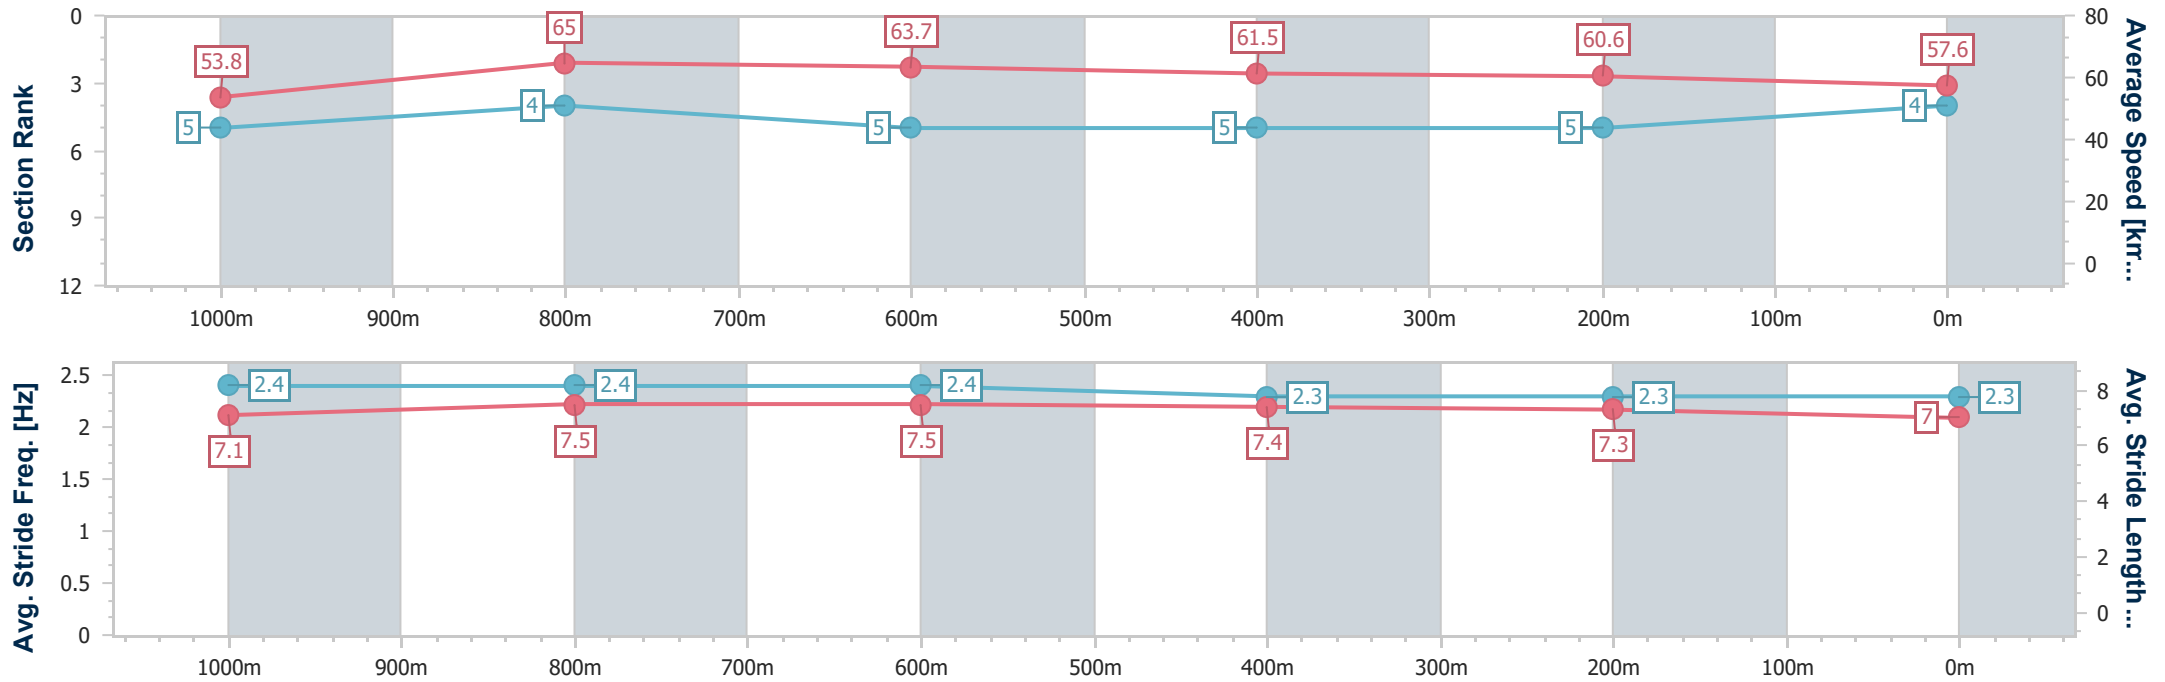

- [] Ranking at each section and finish
- .-.- No data available at this section
- NA No data available

| | |
|--------------------------------|-----------------|
| Horse/Jockey Name | My Artie |
| Final Rank | 4 |
| Fastest Section Time (Section) | 0:10.92 (1000m) |
| Top Speed [km/h] (Section) | 66.3 (Overall) |
| Race State | Finished |

Ladbrokes Cannon Park QLD Professional
 Race 6: ARCHERS THE STRATA PROFESSIONALS
 BENCHMARK 55 Handicap - 1250m

18 July 2024 - 14:24

Track Rating: Soft 5, Weather: Fine, Rail Position: True

| Section | Overall | 1000m | 800m | 600m | 400m | 200m |
|------------------------|--------------------------|--------------------------|--------------------------|--------------------------|--------------------------|--------------------------|
| Section Times | 1:15.05 [4] (0:16.53) | 0:58.52 [5] (0:10.92) | 0:47.60 [4] (0:11.32) | 0:36.28 [5] (0:11.78) | 0:24.50 [5] (0:12.02) | 0:12.48 [5] (0:12.48) |
| Average Speed [km/h] | 53.8 | 65.0 | 63.7 | 61.5 | 60.6 | 57.6 |
| Top Speed [km/h] | 66.3 | 65.8 | 65.4 | 62.2 | 61.5 | 59.6 |
| Avg. Dist. to Rail [m] | 3.5 | 1.7 | 0.2 | 1.2 | 4.3 | 3.0 |
| Avg. Stride Freq. [Hz] | 2.4 | 2.4 | 2.4 | 2.3 | 2.3 | 2.3 |
| Avg. Stride Length [m] | 7.1 | 7.5 | 7.5 | 7.4 | 7.3 | 7.0 |