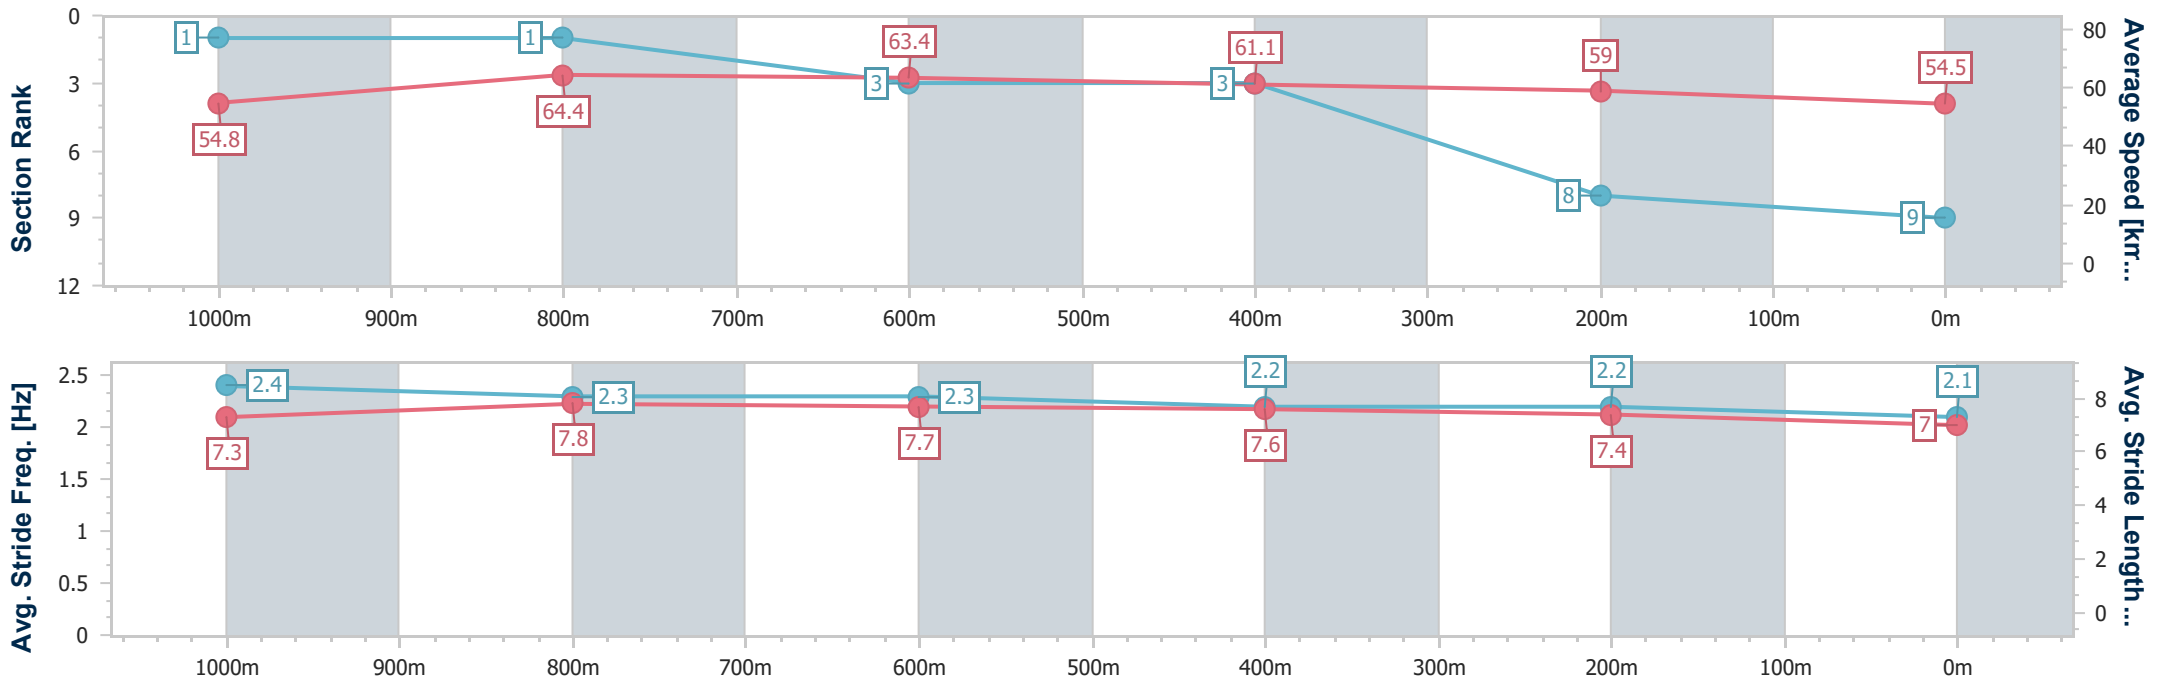

- [] Ranking at each section and finish
- .-.- No data available at this section
- NA No data available

| | |
|--------------------------------|-----------------|
| Horse/Jockey Name | Carveti |
| Final Rank | 9 |
| Fastest Section Time (Section) | 0:10.99 (1000m) |
| Top Speed [km/h] (Section) | 69.2 (Overall) |
| Race State | Finished |

Ladbrokes Cannon Park QLD Professional
Race 6: ARCHERS THE STRATA PROFESSIONALS
BENCHMARK 55 Handicap - 1250m

18 July 2024 - 14:24

Track Rating: Soft 5, Weather: Fine, Rail Position: True

| Section | Overall | 1000m | 800m | 600m | 400m | 200m |
|------------------------|--------------------------|--------------------------|--------------------------|--------------------------|--------------------------|--------------------------|
| Section Times | 1:16.05 [9] (0:16.14) | 0:59.91 [1] (0:10.99) | 0:48.92 [1] (0:11.35) | 0:37.57 [3] (0:11.99) | 0:25.58 [3] (0:12.37) | 0:13.21 [8] (0:13.21) |
| Average Speed [km/h] | 54.8 | 64.4 | 63.4 | 61.1 | 59.0 | 54.5 |
| Top Speed [km/h] | 69.2 | 66.0 | 63.9 | 62.7 | 60.3 | 57.5 |
| Avg. Dist. to Rail [m] | 4.3 | 2.5 | 0.6 | 2.3 | 5.8 | 6.6 |
| Avg. Stride Freq. [Hz] | 2.4 | 2.3 | 2.3 | 2.2 | 2.2 | 2.1 |
| Avg. Stride Length [m] | 7.3 | 7.8 | 7.7 | 7.6 | 7.4 | 7.0 |