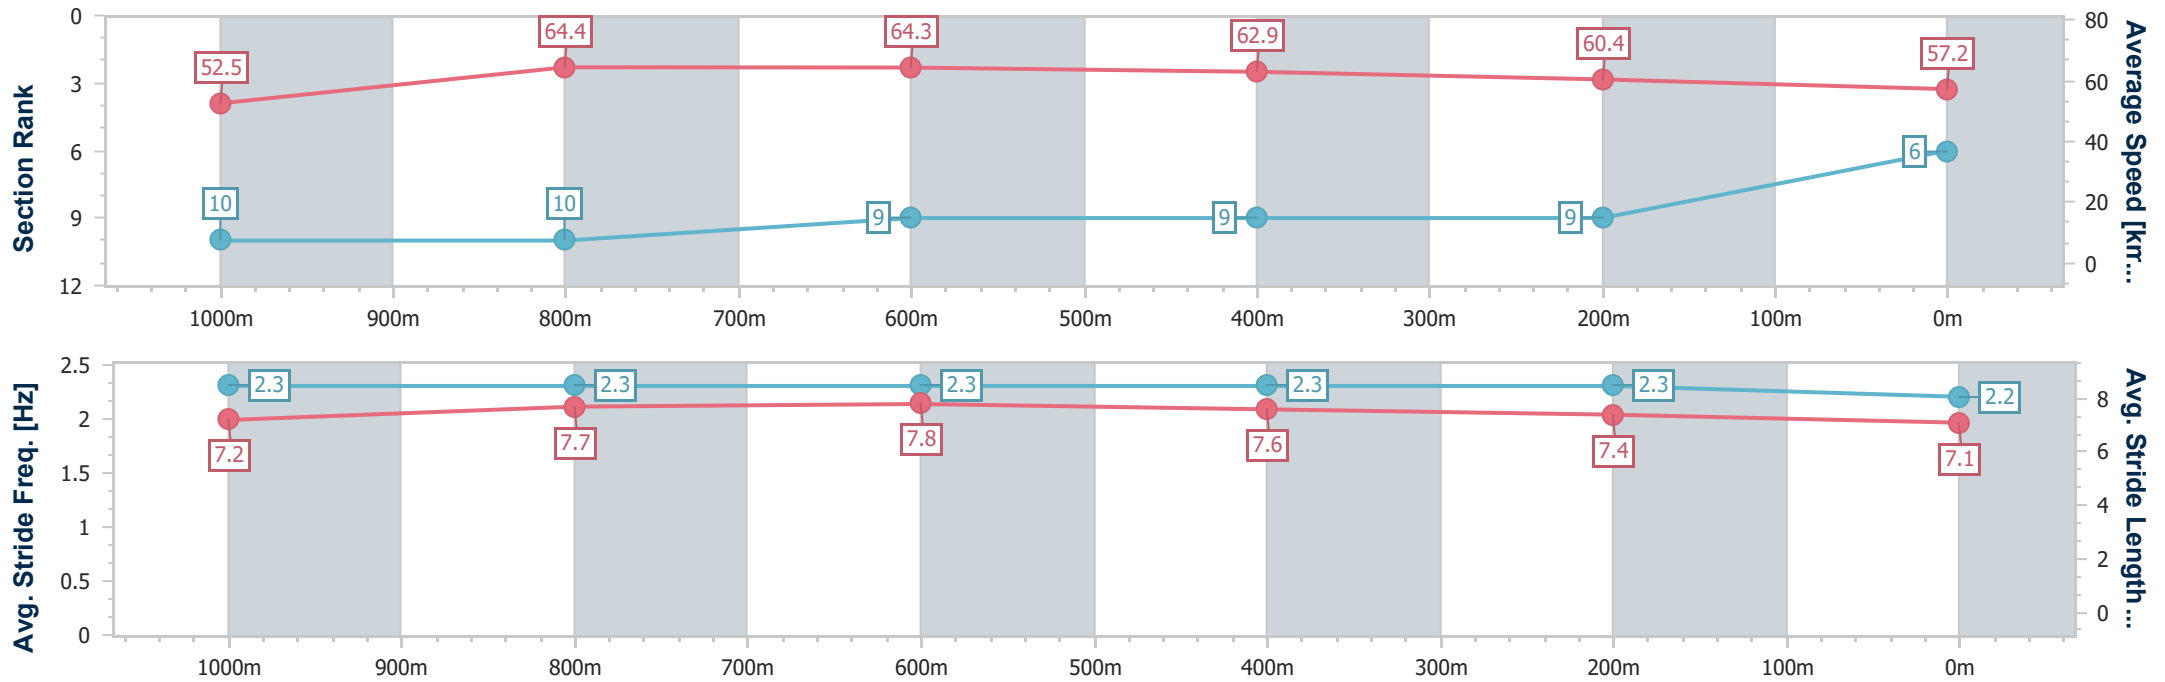

- [] Ranking at each section and finish
- .-.- No data available at this section
- NA No data available

| | |
|--------------------------------|------------------|
| Horse/Jockey Name | How Do You Sleep |
| Final Rank | 6 |
| Fastest Section Time (Section) | 0:11.08 (1000m) |
| Top Speed [km/h] (Section) | 66.7 (Overall) |
| Race State | Finished |

Ladbrokes Cannon Park QLD Professional
 Race 6: ARCHERS THE STRATA PROFESSIONALS
 BENCHMARK 55 Handicap - 1250m

18 July 2024 - 14:24

Track Rating: Soft 5, Weather: Fine, Rail Position: True

| Section | Overall | 1000m | 800m | 600m | 400m | 200m |
|------------------------|--------------------------|---------------------------|---------------------------|--------------------------|--------------------------|--------------------------|
| Section Times | 1:15.50 [6] (0:16.93) | 0:58.57 [10] (0:11.08) | 0:47.49 [10] (0:11.19) | 0:36.30 [9] (0:11.64) | 0:24.66 [9] (0:12.11) | 0:12.55 [9] (0:12.55) |
| Average Speed [km/h] | 52.5 | 64.4 | 64.3 | 62.9 | 60.4 | 57.2 |
| Top Speed [km/h] | 66.7 | 65.5 | 65.7 | 64.4 | 62.3 | 60.0 |
| Avg. Dist. to Rail [m] | 3.4 | 1.7 | 0.9 | 1.9 | 6.6 | 7.1 |
| Avg. Stride Freq. [Hz] | 2.3 | 2.3 | 2.3 | 2.3 | 2.3 | 2.2 |
| Avg. Stride Length [m] | 7.2 | 7.7 | 7.8 | 7.6 | 7.4 | 7.1 |