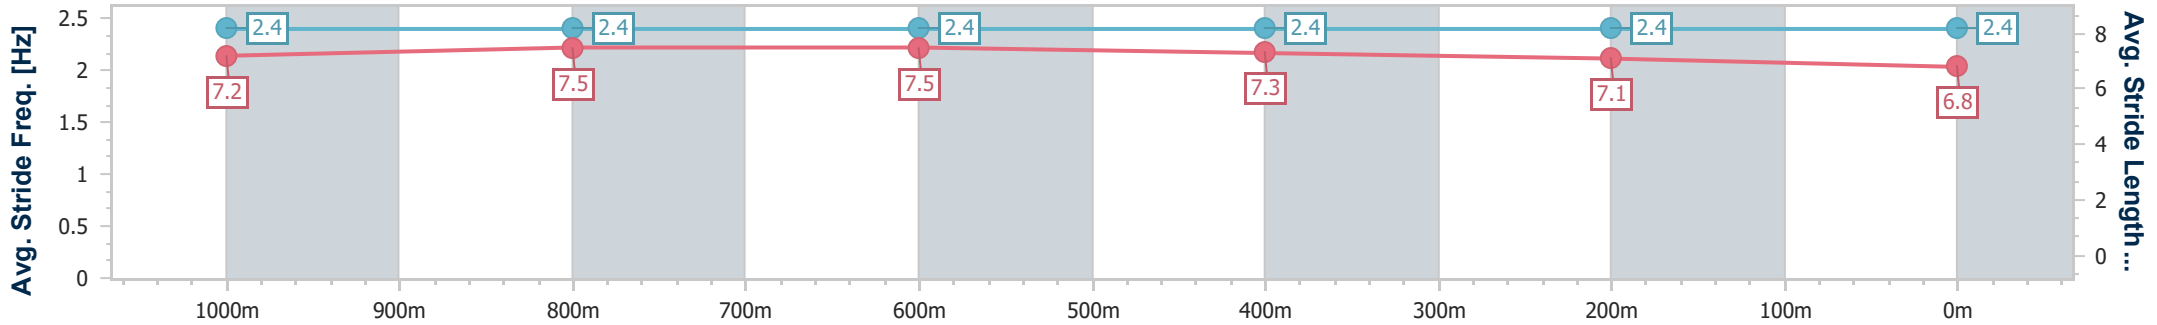

Horse/Jockey Name	Bradshaw
Final Rank	2
Fastest Section Time (Section)	0:11.11 (1000m)
Top Speed [km/h] (Section)	66.4 (1000m)
Race State	Finished

Ladbrokes Cannon Park QLD Professional
Race 6: ARCHERS THE STRATA PROFESSIONALS
BENCHMARK 55 Handicap - 1250m

18 July 2024 - 14:24

Track Rating: Soft 5, Weather: Fine, Rail Position: True

Section	Overall	1000m	800m	600m	400m	200m
Section Times	1:14.84 [2] (0:16.70)	0:58.14 [8] (0:11.11)	0:47.03 [8] (0:11.19)	0:35.84 [7] (0:11.70)	0:24.14 [6] (0:11.91)	0:12.23 [6] (0:12.23)
Average Speed [km/h]	53.8	65.2	64.4	62.9	62.0	58.7
Top Speed [km/h]	65.8	66.4	65.2	64.1	63.7	61.8
Avg. Dist. to Rail [m]	1.5	1.8	2.4	3.4	8.0	8.5
Avg. Stride Freq. [Hz]	2.4	2.4	2.4	2.4	2.4	2.4
Avg. Stride Length [m]	7.2	7.5	7.5	7.3	7.1	6.8

- [ ] Ranking at each section and finish
- -.-.- No data available at this section
- NA No data available