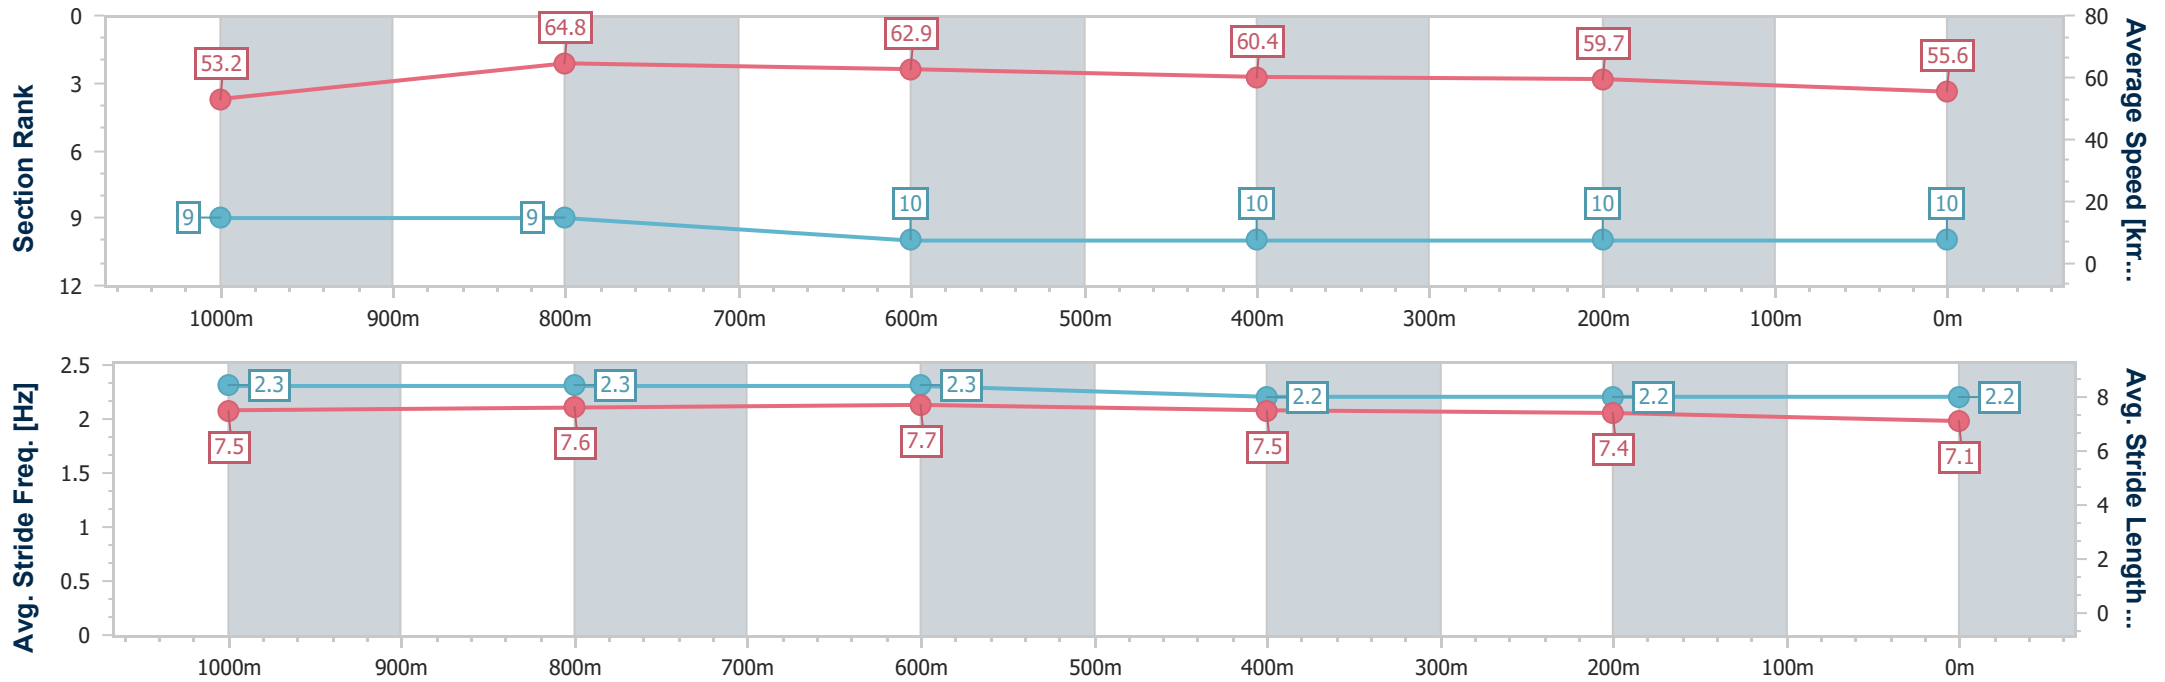

- [] Ranking at each section and finish
- .-.- No data available at this section
- NA No data available

| | |
|--------------------------------|-----------------|
| Horse/Jockey Name | Bold Zip |
| Final Rank | 10 |
| Fastest Section Time (Section) | 0:11.14 (1000m) |
| Top Speed [km/h] (Section) | 65.9 (1000m) |
| Race State | Finished |

Ladbrokes Cannon Park QLD Professional
 Race 6: ARCHERS THE STRATA PROFESSIONALS
 BENCHMARK 55 Handicap - 1250m

18 July 2024 - 14:24

Track Rating: Soft 5, Weather: Fine, Rail Position: True

| Section | Overall | 1000m | 800m | 600m | 400m | 200m |
|------------------------|---------------------------|--------------------------|--------------------------|---------------------------|---------------------------|---------------------------|
| Section Times | 1:16.62 [10] (0:16.83) | 0:59.79 [9] (0:11.14) | 0:48.65 [9] (0:11.46) | 0:37.19 [10] (0:12.03) | 0:25.16 [10] (0:12.24) | 0:12.92 [10] (0:12.92) |
| Average Speed [km/h] | 53.2 | 64.8 | 62.9 | 60.4 | 59.7 | 55.6 |
| Top Speed [km/h] | 65.2 | 65.9 | 65.5 | 61.9 | 61.1 | 60.8 |
| Avg. Dist. to Rail [m] | 1.6 | 1.3 | 0.9 | 1.9 | 4.9 | 5.2 |
| Avg. Stride Freq. [Hz] | 2.3 | 2.3 | 2.3 | 2.2 | 2.2 | 2.2 |
| Avg. Stride Length [m] | 7.5 | 7.6 | 7.7 | 7.5 | 7.4 | 7.1 |