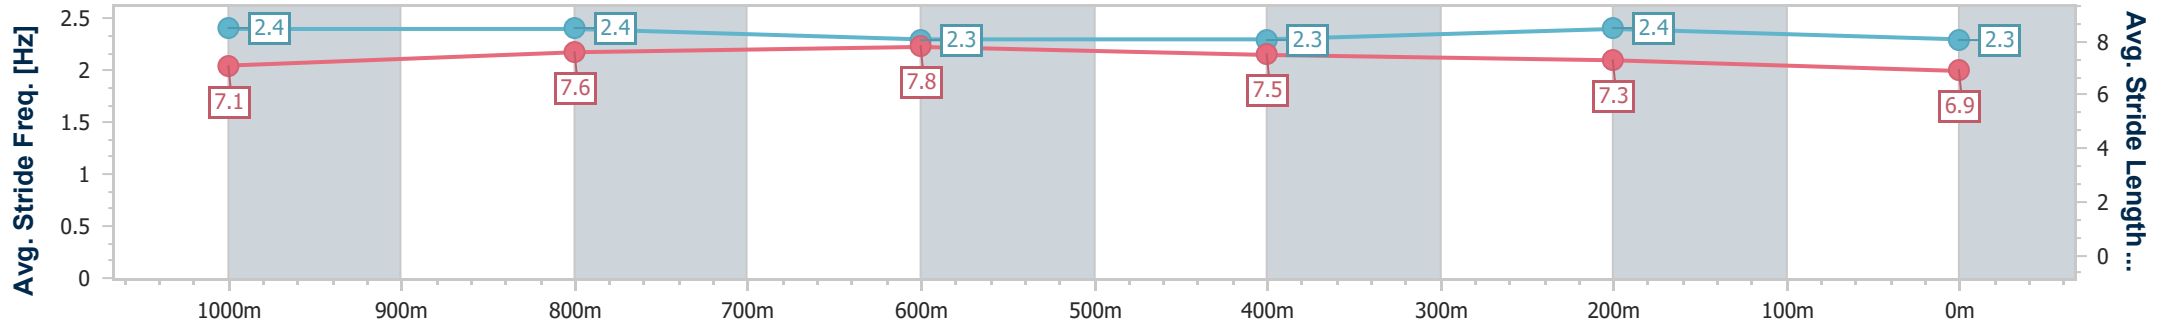

Horse/Jockey Name	Super Twenty Three
Final Rank	1
Fastest Section Time (Section)	0:10.92 (1000m)
Top Speed [km/h] (Section)	67.6 (Overall)
Race State	Finished

Ladbrokes Cannon Park QLD Professional
Race 6: ARCHERS THE STRATA PROFESSIONALS
BENCHMARK 55 Handicap - 1250m

18 July 2024 - 14:24

Track Rating: Soft 5, Weather: Fine, Rail Position: True

Section	Overall	1000m	800m	600m	400m	200m
Section Times	1:14.73 [1] (0:16.58)	0:58.15 [6] (0:10.92)	0:47.23 [5] (0:11.16)	0:36.07 [4] (0:11.87)	0:24.20 [4] (0:11.76)	0:12.44 [1] (0:12.44)
Average Speed [km/h]	54.2	66.0	64.5	62.5	62.3	58.1
Top Speed [km/h]	67.6	67.2	65.6	63.4	63.2	60.0
Avg. Dist. to Rail [m]	0.9	1.4	2.8	3.9	7.4	5.4
Avg. Stride Freq. [Hz]	2.4	2.4	2.3	2.3	2.4	2.3
Avg. Stride Length [m]	7.1	7.6	7.8	7.5	7.3	6.9

- [ ] Ranking at each section and finish
- -.-.-.- No data available at this section
- NA No data available