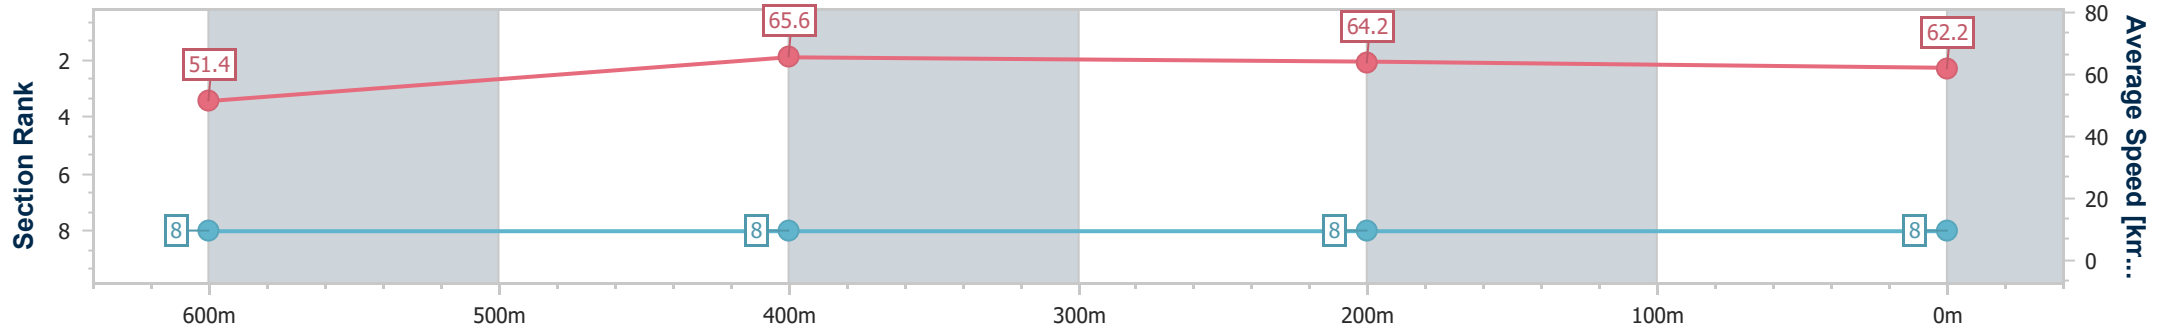

- [] Ranking at each section and finish
- .-.- No data available at this section
- NA No data available

Horse/Jockey Name	Happilynaive
Final Rank	8
Fastest Section Time (Section)	0:11.03 (600m)
Top Speed [km/h] (Section)	66.9 (Overall)
Race State	Finished

- [] Ranking at each section and finish
- .-.- No data available at this section
- NA No data available