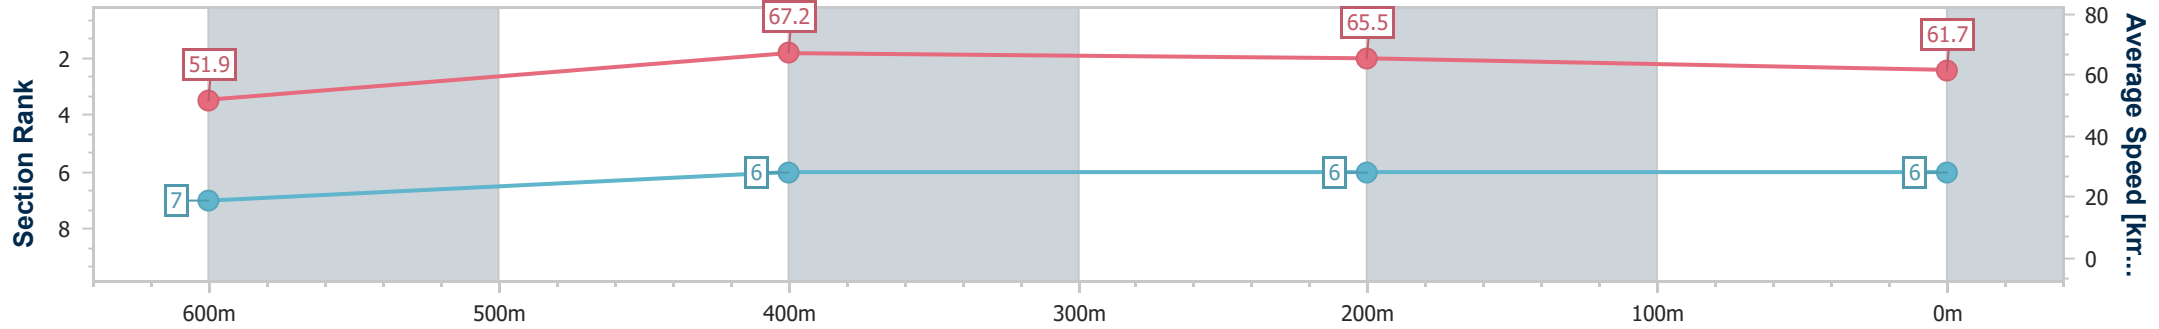

Horse/Jockey Name	Tamieka Warrior
Final Rank	6
Fastest Section Time (Section)	0:10.67 (600m)
Top Speed [km/h] (Section)	68.0 (600m)
Race State	Finished

Ipswich QLD Professional
Race 1: GREAT NORTHERN QTIS Two-Year-Old Handicap - 800m

19 July 2024 - 12:17

Track Rating: Good 4, Weather: Fine, Rail Position: +8m Entire

Section	Overall	600m	400m	200m
Section Times	0:47.15 [6] (0:13.90)	0:33.25 [7] (0:10.67)	0:22.58 [6] (0:10.91)	0:11.67 [6] (0:11.67)
Average Speed [km/h]	51.9	67.2	65.5	61.7
Top Speed [km/h]	67.5	68.0	66.9	64.0
Avg. Dist. to Rail [m]	2.6	0.9	1.2	2.2
Avg. Stride Freq. [Hz]	2.4	2.5	2.5	2.4
Avg. Stride Length [m]	6.0	7.4	7.3	7.2

- [ ] Ranking at each section and finish
- -.-.- No data available at this section
- NA No data available