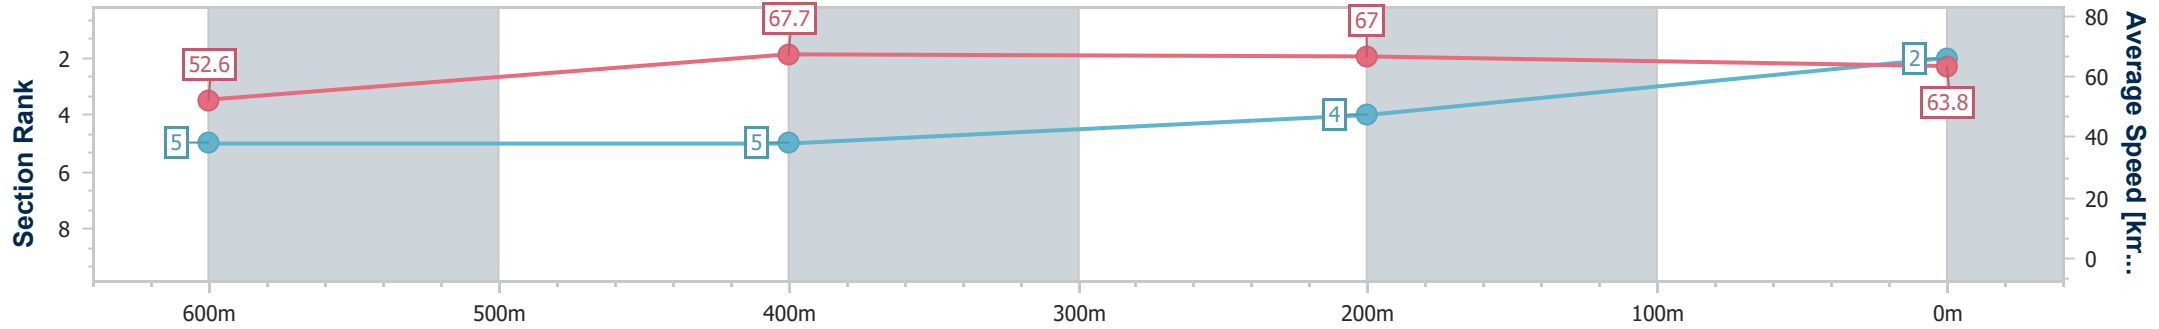

Horse/Jockey Name	Best Coffee
Final Rank	2
Fastest Section Time (Section)	0:10.62 (600m)
Top Speed [km/h] (Section)	68.8 (Overall)
Race State	Finished

Ipswich QLD Professional
Race 1: GREAT NORTHERN QTIS Two-Year-Old Handicap - 800m

19 July 2024 - 12:17

Track Rating: Good 4, Weather: Fine, Rail Position: +8m Entire

Section	Overall	600m	400m	200m
Section Times	0:46.27 [2] (0:13.69)	0:32.58 [5] (0:10.62)	0:21.96 [5] (0:10.69)	0:11.27 [4] (0:11.27)
Average Speed [km/h]	52.6	67.7	67.0	63.8
Top Speed [km/h]	68.8	68.5	68.1	65.9
Avg. Dist. to Rail [m]	2.9	0.6	1.6	3.1
Avg. Stride Freq. [Hz]	2.4	2.5	2.5	2.4
Avg. Stride Length [m]	6.1	7.6	7.5	7.3

- [ ] Ranking at each section and finish
- -.-.- No data available at this section
- NA No data available