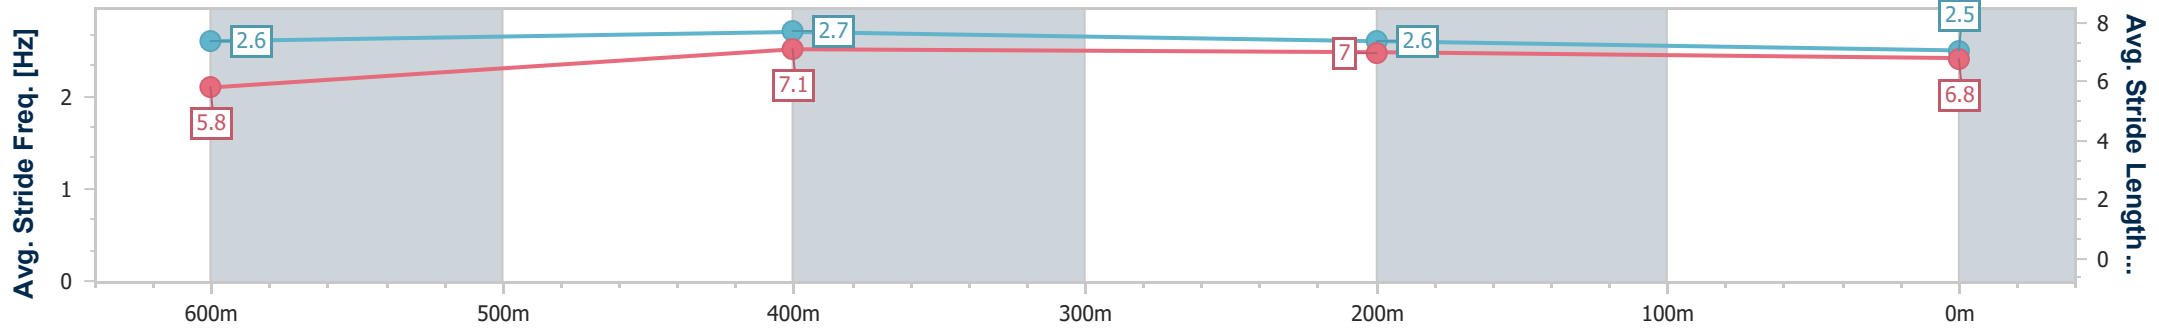

Horse/Jockey Name	Party Island
Final Rank	3
Fastest Section Time (Section)	0:10.36 (600m)
Top Speed [km/h] (Section)	70.2 (600m)
Race State	Finished

Ipswich QLD Professional
Race 1: GREAT NORTHERN QTIS Two-Year-Old Handicap - 800m

19 July 2024 - 12:17

Track Rating: Good 4, Weather: Fine, Rail Position: +8m Entire

Section	Overall	600m	400m	200m
Section Times	0:46.35 [3] (0:13.55)	0:32.80 [2] (0:10.36)	0:22.44 [2] (0:10.76)	0:11.68 [2] (0:11.68)
Average Speed [km/h]	53.1	69.4	66.5	61.6
Top Speed [km/h]	69.1	70.2	68.3	63.8
Avg. Dist. to Rail [m]	2.0	0.7	1.0	2.1
Avg. Stride Freq. [Hz]	2.6	2.7	2.6	2.5
Avg. Stride Length [m]	5.8	7.1	7.0	6.8

- [ ] Ranking at each section and finish
- -.-.- No data available at this section
- NA No data available