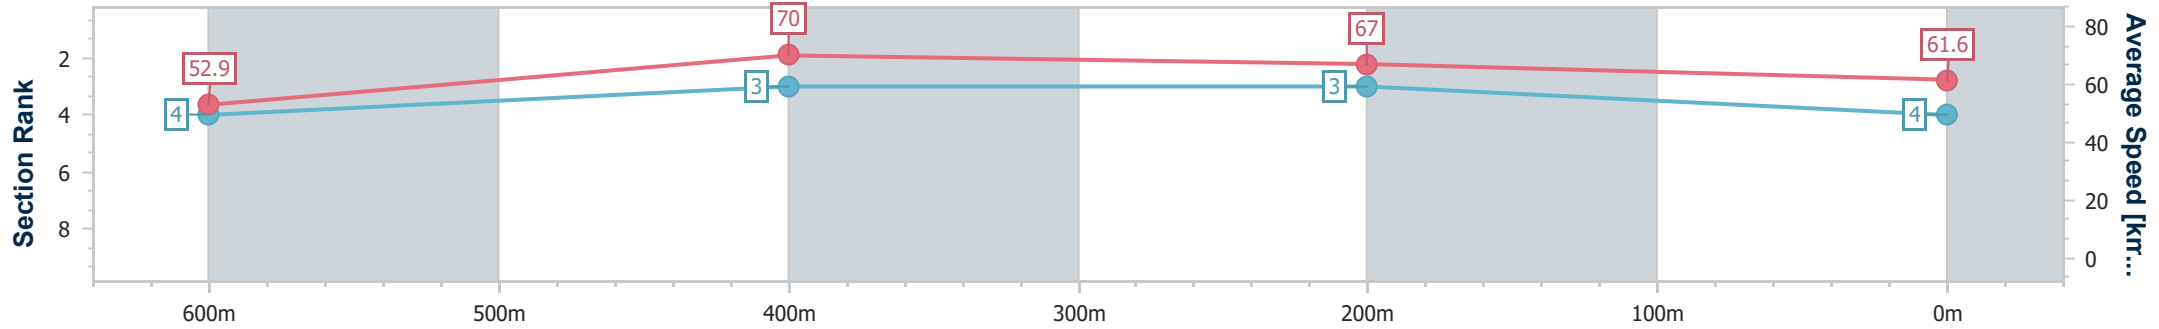

Horse/Jockey Name	Shows A Sign
Final Rank	4
Fastest Section Time (Section)	0:10.37 (600m)
Top Speed [km/h] (Section)	71.2 (600m)
Race State	Finished

Ipswich QLD Professional
Race 1: GREAT NORTHERN QTIS Two-Year-Old Handicap - 800m

19 July 2024 - 12:17

Track Rating: Good 4, Weather: Fine, Rail Position: +8m Entire

Section	Overall	600m	400m	200m
Section Times	0:46.44 [4] (0:13.68)	0:32.76 [4] (0:10.37)	0:22.39 [3] (0:10.73)	0:11.66 [3] (0:11.66)
Average Speed [km/h]	52.9	70.0	67.0	61.6
Top Speed [km/h]	65.5	71.2	70.3	67.5
Avg. Dist. to Rail [m]	4.0	0.6	0.7	0.6
Avg. Stride Freq. [Hz]	2.5	2.6	2.6	2.4
Avg. Stride Length [m]	5.9	7.4	7.3	7.1

- [ ] Ranking at each section and finish
- -.-.- No data available at this section
- NA No data available