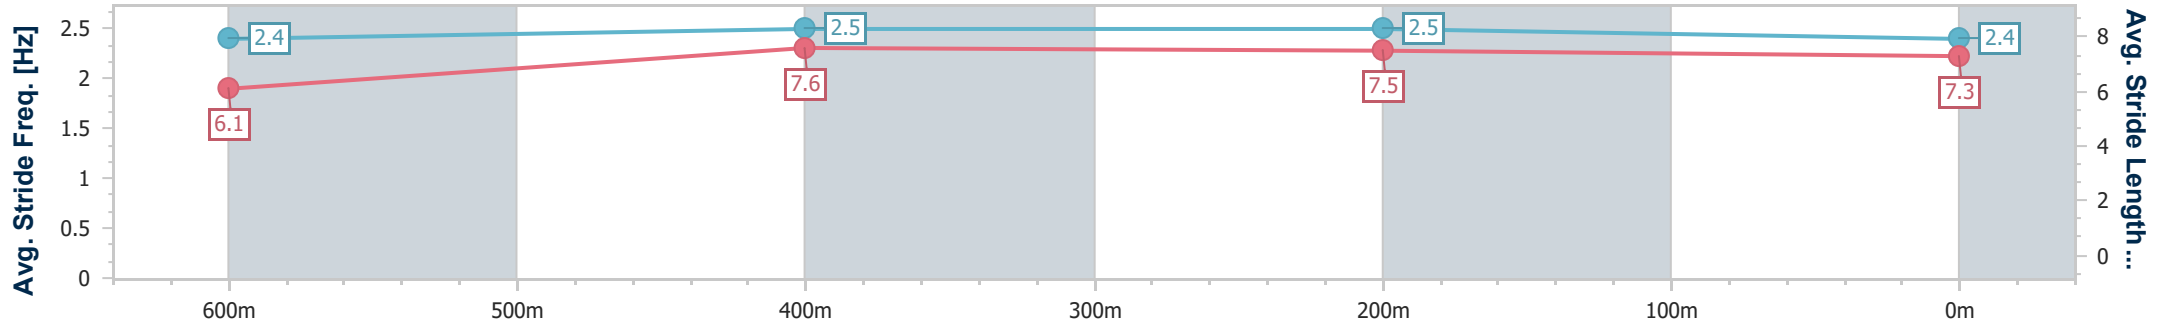

Horse/Jockey Name	Best Coffee
Final Rank	2
Fastest Section Time (Section)	0:10.62 (600m)
Top Speed [km/h] (Section)	68.8 (Overall)
Race State	Finished

Ipswich QLD Professional
Race 1: GREAT NORTHERN QTIS Two-Year-Old Handicap - 800m

19 July 2024 - 12:17

Track Rating: Good 4, Weather: Fine, Rail Position: +8m Entire

Section	Overall	600m	400m	200m
Section Times	0:46.27 [2] (0:13.69)	0:32.58 [5] (0:10.62)	0:21.96 [5] (0:10.69)	0:11.27 [4] (0:11.27)
Average Speed [km/h]	52.6	67.7	67.0	63.8
Top Speed [km/h]	68.8	68.5	68.1	65.9
Avg. Dist. to Rail [m]	2.9	0.6	1.6	3.1
Avg. Stride Freq. [Hz]	2.4	2.5	2.5	2.4
Avg. Stride Length [m]	6.1	7.6	7.5	7.3

- [ ] Ranking at each section and finish
- -.-.- No data available at this section
- NA No data available