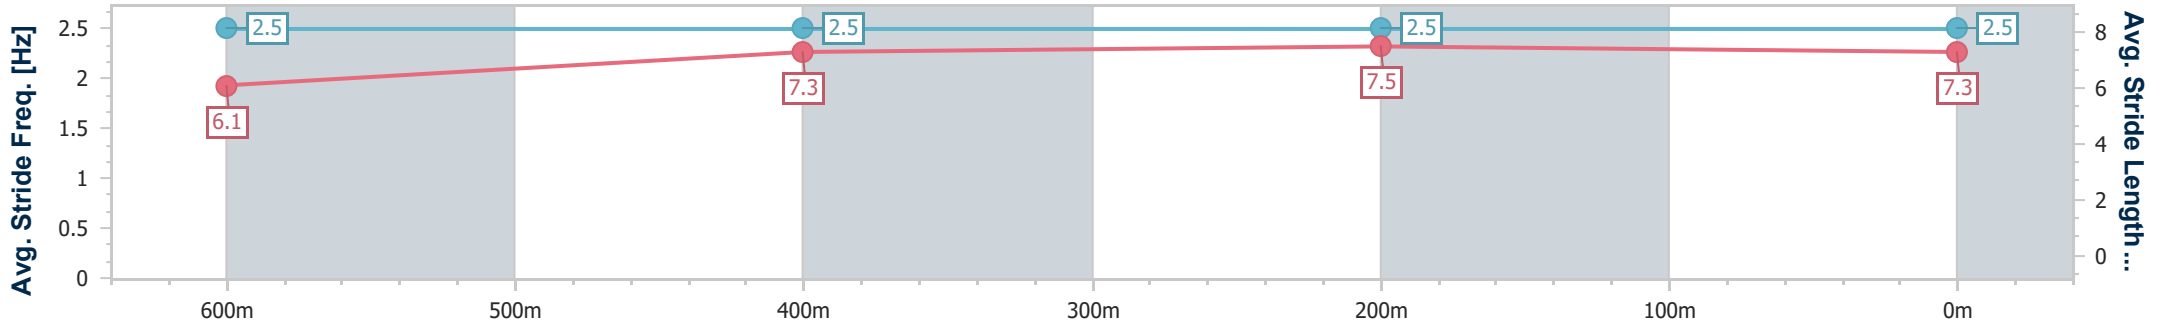

19 July 2024 - 12:17

Track Rating: Good 4, Weather: Fine, Rail Position: +8m Entire

Section	Overall	600m	400m	200m
Section Times	0:45.52 [1] (0:13.28)	0:32.24 [1] (0:10.61)	0:21.63 [1] (0:10.66)	0:10.97 [1] (0:10.97)
Average Speed [km/h]	54.3	67.4	67.4	65.6
Top Speed [km/h]	68.8	68.5	68.1	67.5
Avg. Dist. to Rail [m]	4.0	1.0	1.6	1.2
Avg. Stride Freq. [Hz]	2.5	2.5	2.5	2.5
Avg. Stride Length [m]	6.1	7.3	7.5	7.3