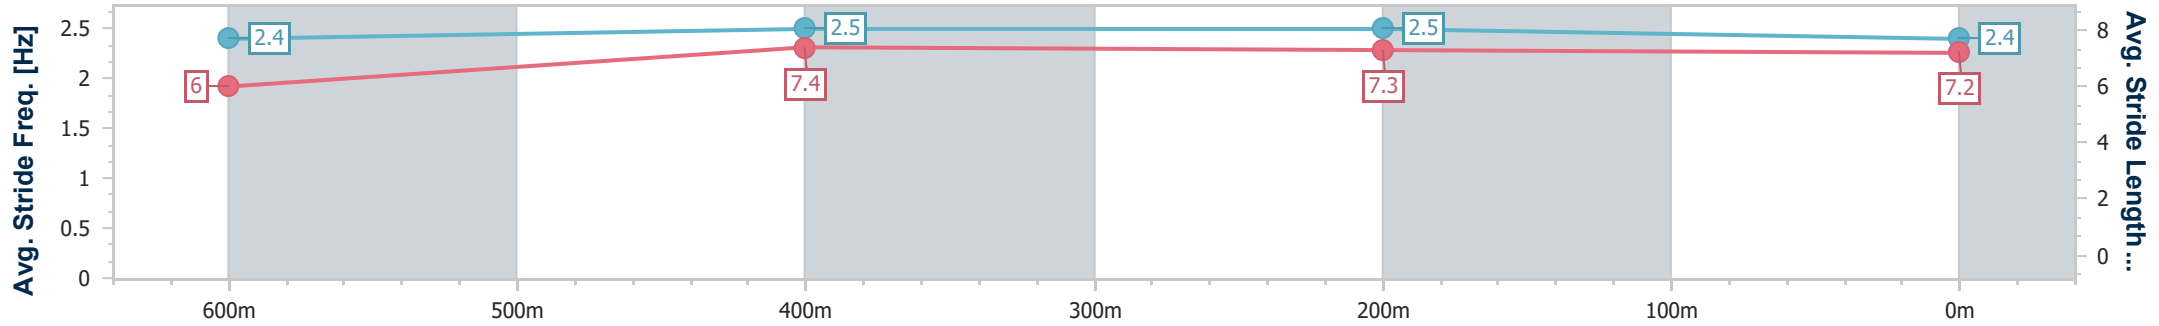

Horse/Jockey Name	Tamieka Warrior
Final Rank	6
Fastest Section Time (Section)	0:10.67 (600m)
Top Speed [km/h] (Section)	68.0 (600m)
Race State	Finished

Ipswich QLD Professional
Race 1: GREAT NORTHERN QTIS Two-Year-Old Handicap - 800m

19 July 2024 - 12:17

Track Rating: Good 4, Weather: Fine, Rail Position: +8m Entire

Section	Overall	600m	400m	200m
Section Times	0:47.15 [6] (0:13.90)	0:33.25 [7] (0:10.67)	0:22.58 [6] (0:10.91)	0:11.67 [6] (0:11.67)
Average Speed [km/h]	51.9	67.2	65.5	61.7
Top Speed [km/h]	67.5	68.0	66.9	64.0
Avg. Dist. to Rail [m]	2.6	0.9	1.2	2.2
Avg. Stride Freq. [Hz]	2.4	2.5	2.5	2.4
Avg. Stride Length [m]	6.0	7.4	7.3	7.2

- [ ] Ranking at each section and finish
- -.-.- No data available at this section
- NA No data available