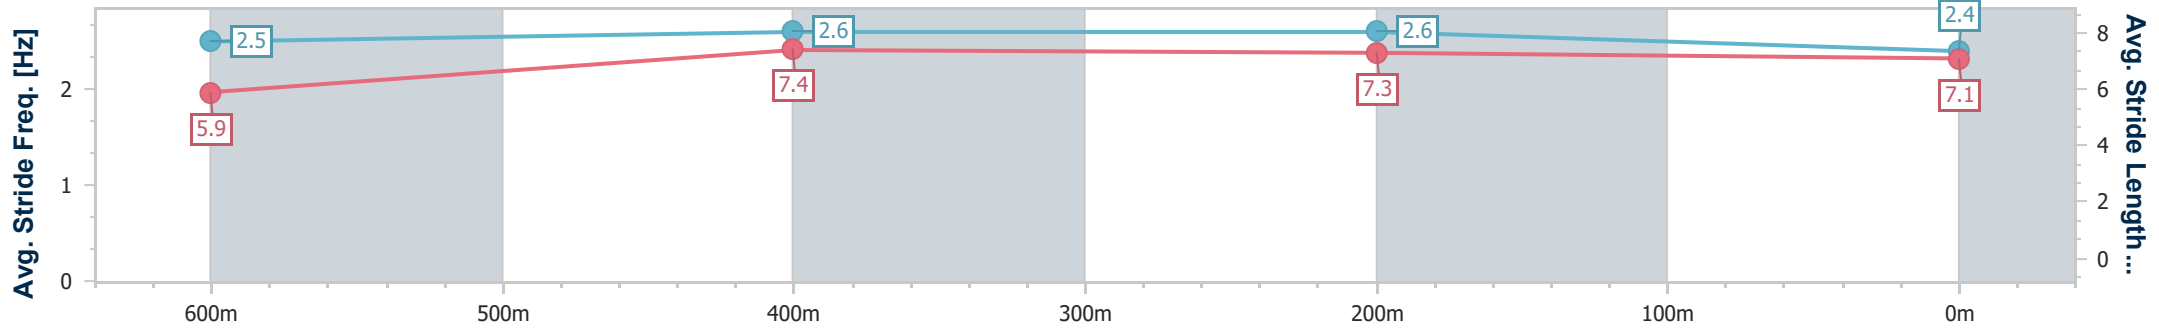

Horse/Jockey Name	Shows A Sign
Final Rank	4
Fastest Section Time (Section)	0:10.37 (600m)
Top Speed [km/h] (Section)	71.2 (600m)
Race State	Finished

Ipswich QLD Professional
Race 1: GREAT NORTHERN QTIS Two-Year-Old Handicap - 800m

19 July 2024 - 12:17

Track Rating: Good 4, Weather: Fine, Rail Position: +8m Entire

Section	Overall	600m	400m	200m
Section Times	0:46.44 [4] (0:13.68)	0:32.76 [4] (0:10.37)	0:22.39 [3] (0:10.73)	0:11.66 [3] (0:11.66)
Average Speed [km/h]	52.9	70.0	67.0	61.6
Top Speed [km/h]	65.5	71.2	70.3	67.5
Avg. Dist. to Rail [m]	4.0	0.6	0.7	0.6
Avg. Stride Freq. [Hz]	2.5	2.6	2.6	2.4
Avg. Stride Length [m]	5.9	7.4	7.3	7.1

- [ ] Ranking at each section and finish
- -.-.- No data available at this section
- NA No data available