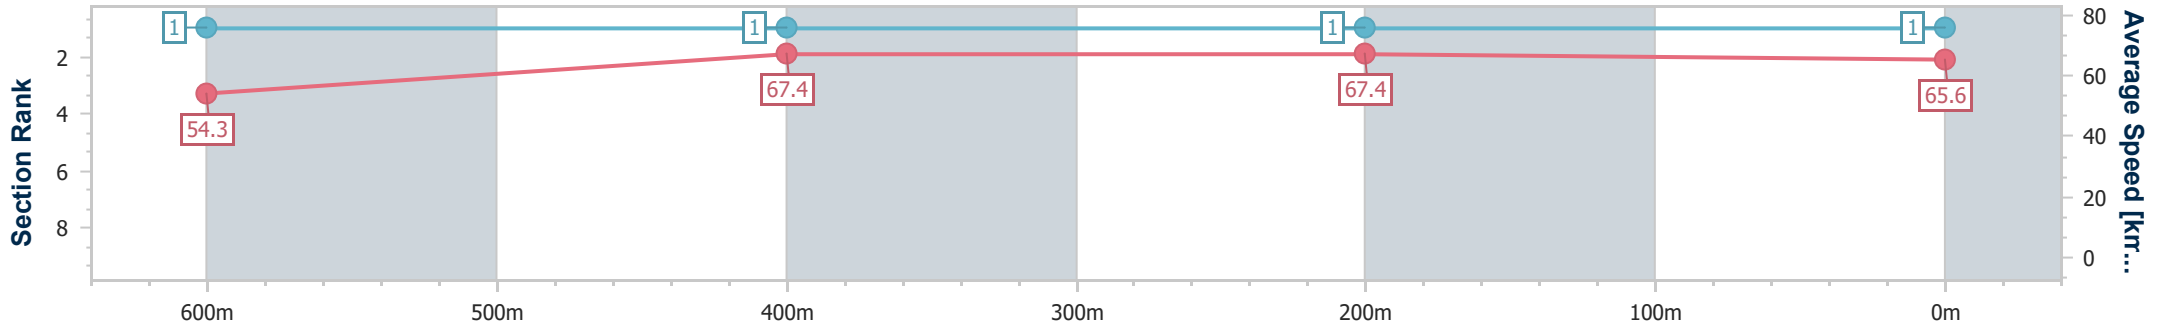

19 July 2024 - 12:17

Track Rating: Good 4, Weather: Fine, Rail Position: +8m Entire

Section	Overall	600m	400m	200m
Section Times	0:45.52 [1] (0:13.28)	0:32.24 [1] (0:10.61)	0:21.63 [1] (0:10.66)	0:10.97 [1] (0:10.97)
Average Speed [km/h]	54.3	67.4	67.4	65.6
Top Speed [km/h]	68.8	68.5	68.1	67.5
Avg. Dist. to Rail [m]	4.0	1.0	1.6	1.2
Avg. Stride Freq. [Hz]	2.5	2.5	2.5	2.5
Avg. Stride Length [m]	6.1	7.3	7.5	7.3