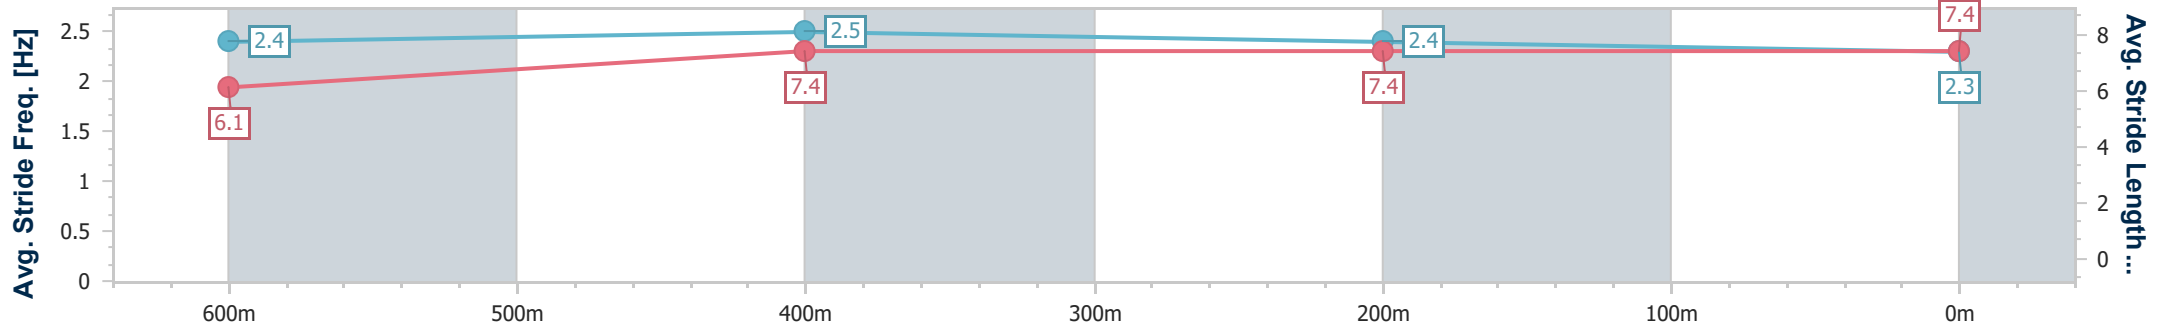

- [] Ranking at each section and finish
- .-.- No data available at this section
- NA No data available

Horse/Jockey Name	Happilynaive
Final Rank	8
Fastest Section Time (Section)	0:11.03 (600m)
Top Speed [km/h] (Section)	66.9 (Overall)
Race State	Finished

- [] Ranking at each section and finish
- .-.- No data available at this section
- NA No data available