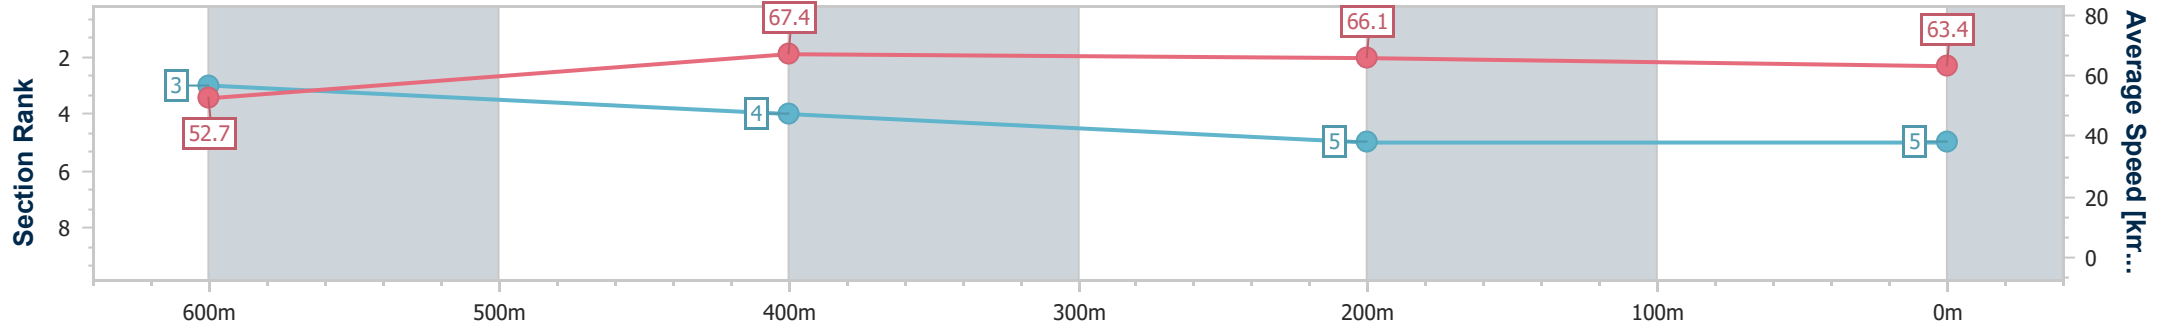

Horse/Jockey Name	She's Pushy
Final Rank	5
Fastest Section Time (Section)	0:10.63 (600m)
Top Speed [km/h] (Section)	69.0 (600m)
Race State	Finished

Ipswich QLD Professional
Race 1: GREAT NORTHERN QTIS Two-Year-Old Handicap - 800m

19 July 2024 - 12:17

Track Rating: Good 4, Weather: Fine, Rail Position: +8m Entire

Section	Overall	600m	400m	200m
Section Times	0:46.45 [5] (0:13.63)	0:32.82 [3] (0:10.63)	0:22.19 [4] (0:10.83)	0:11.36 [5] (0:11.36)
Average Speed [km/h]	52.7	67.4	66.1	63.4
Top Speed [km/h]	68.4	69.0	66.7	65.3
Avg. Dist. to Rail [m]	0.4	1.1	1.4	0.7
Avg. Stride Freq. [Hz]	2.4	2.5	2.5	2.4
Avg. Stride Length [m]	6.0	7.5	7.5	7.3

- [ ] Ranking at each section and finish
- -.-.- No data available at this section
- NA No data available