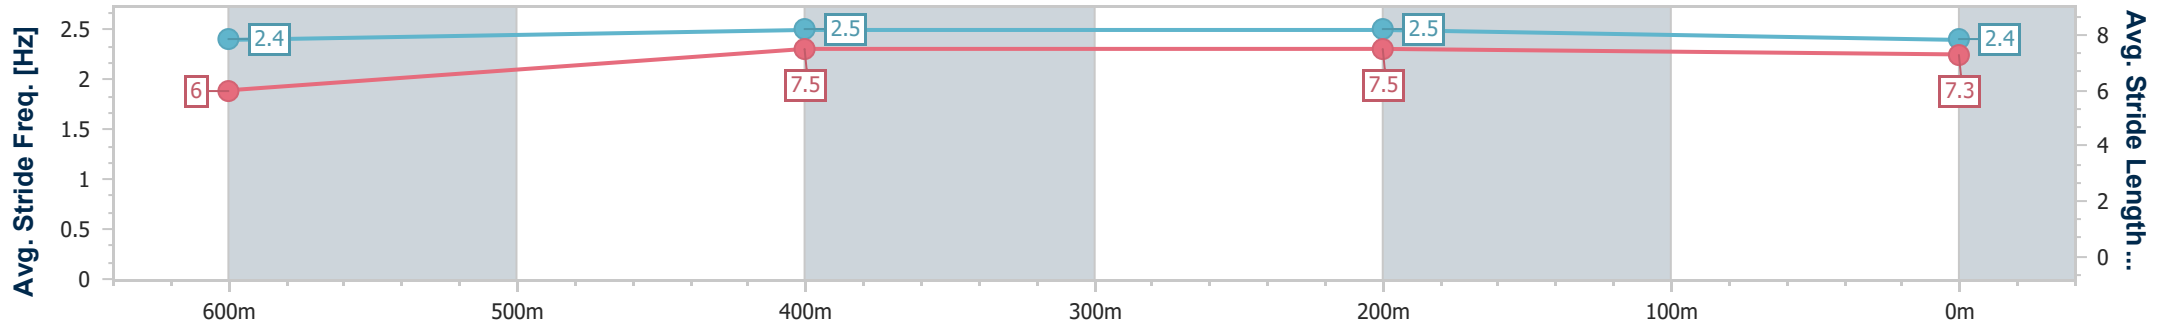

Horse/Jockey Name	She's Pushy
Final Rank	5
Fastest Section Time (Section)	0:10.63 (600m)
Top Speed [km/h] (Section)	69.0 (600m)
Race State	Finished

Ipswich QLD Professional
Race 1: GREAT NORTHERN QTIS Two-Year-Old Handicap - 800m

19 July 2024 - 12:17

Track Rating: Good 4, Weather: Fine, Rail Position: +8m Entire

Section	Overall	600m	400m	200m
Section Times	0:46.45 [5] (0:13.63)	0:32.82 [3] (0:10.63)	0:22.19 [4] (0:10.83)	0:11.36 [5] (0:11.36)
Average Speed [km/h]	52.7	67.4	66.1	63.4
Top Speed [km/h]	68.4	69.0	66.7	65.3
Avg. Dist. to Rail [m]	0.4	1.1	1.4	0.7
Avg. Stride Freq. [Hz]	2.4	2.5	2.5	2.4
Avg. Stride Length [m]	6.0	7.5	7.5	7.3

- [ ] Ranking at each section and finish
- -.-.- No data available at this section
- NA No data available