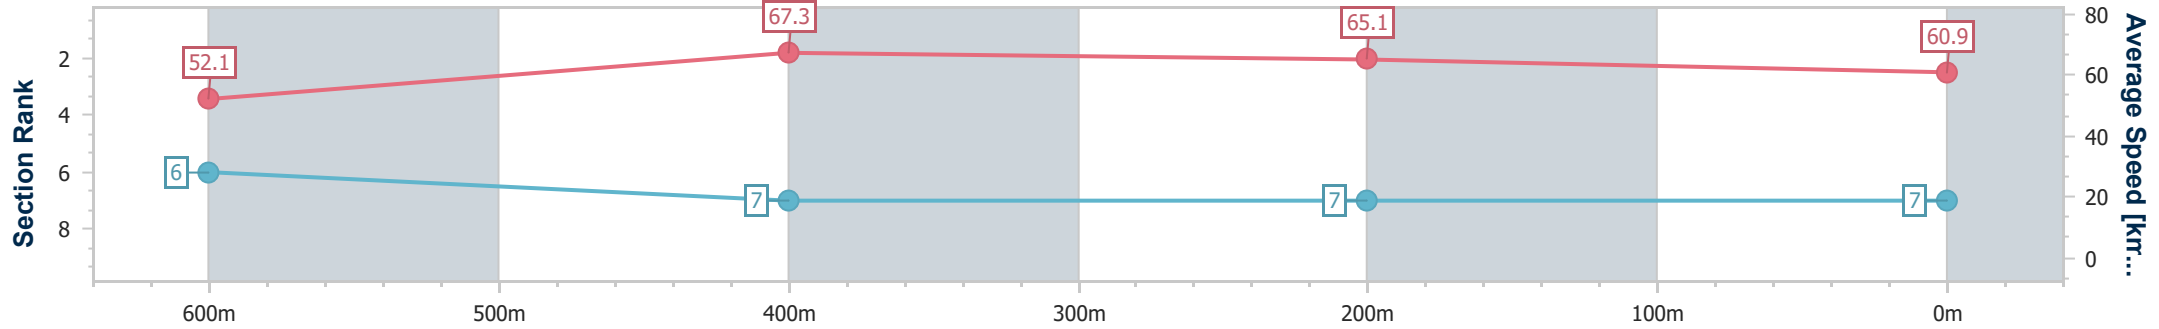

Horse/Jockey Name	Sharalanda
Final Rank	7
Fastest Section Time (Section)	0:10.76 (600m)
Top Speed [km/h] (Section)	68.2 (600m)
Race State	Finished

Ipswich QLD Professional
Race 1: GREAT NORTHERN QTIS Two-Year-Old Handicap - 800m

19 July 2024 - 12:17

Track Rating: Good 4, Weather: Fine, Rail Position: +8m Entire

Section	Overall	600m	400m	200m
Section Times	0:47.47 [7] (0:13.82)	0:33.65 [6] (0:10.76)	0:22.89 [7] (0:11.07)	0:11.82 [7] (0:11.82)
Average Speed [km/h]	52.1	67.3	65.1	60.9
Top Speed [km/h]	67.7	68.2	66.5	64.6
Avg. Dist. to Rail [m]	3.6	1.1	1.2	3.8
Avg. Stride Freq. [Hz]	2.5	2.6	2.5	2.4
Avg. Stride Length [m]	5.8	7.3	7.2	7.1

- [ ] Ranking at each section and finish
- -.-.- No data available at this section
- NA No data available