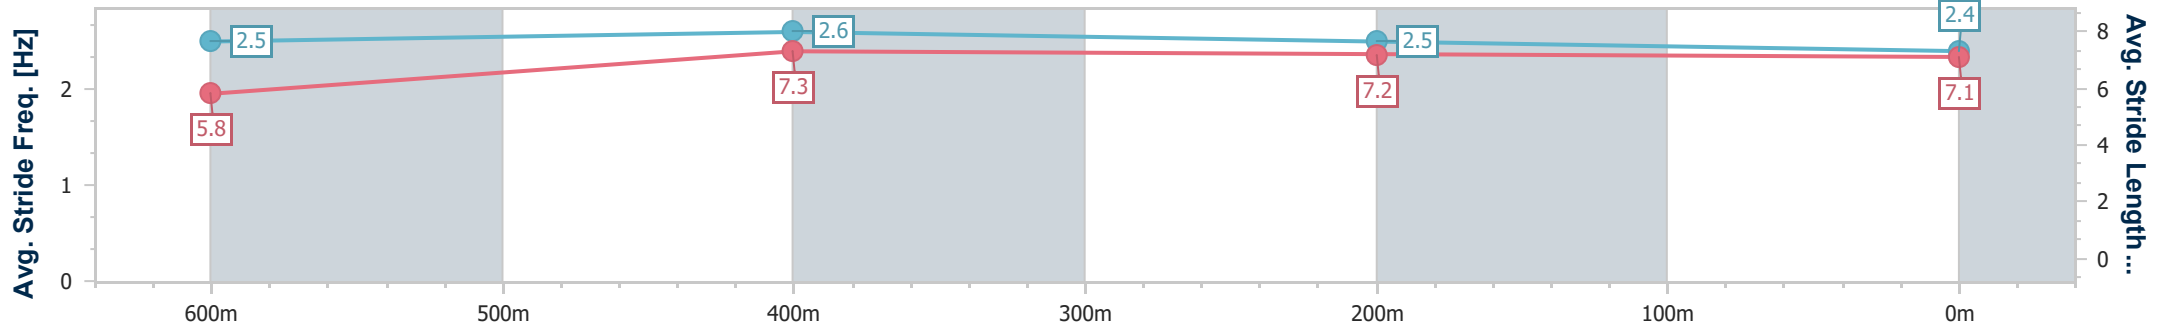

Horse/Jockey Name	Sharalanda
Final Rank	7
Fastest Section Time (Section)	0:10.76 (600m)
Top Speed [km/h] (Section)	68.2 (600m)
Race State	Finished

Ipswich QLD Professional
Race 1: GREAT NORTHERN QTIS Two-Year-Old Handicap - 800m

19 July 2024 - 12:17

Track Rating: Good 4, Weather: Fine, Rail Position: +8m Entire

Section	Overall	600m	400m	200m
Section Times	0:47.47 [7] (0:13.82)	0:33.65 [6] (0:10.76)	0:22.89 [7] (0:11.07)	0:11.82 [7] (0:11.82)
Average Speed [km/h]	52.1	67.3	65.1	60.9
Top Speed [km/h]	67.7	68.2	66.5	64.6
Avg. Dist. to Rail [m]	3.6	1.1	1.2	3.8
Avg. Stride Freq. [Hz]	2.5	2.6	2.5	2.4
Avg. Stride Length [m]	5.8	7.3	7.2	7.1

- [ ] Ranking at each section and finish
- -.-.- No data available at this section
- NA No data available