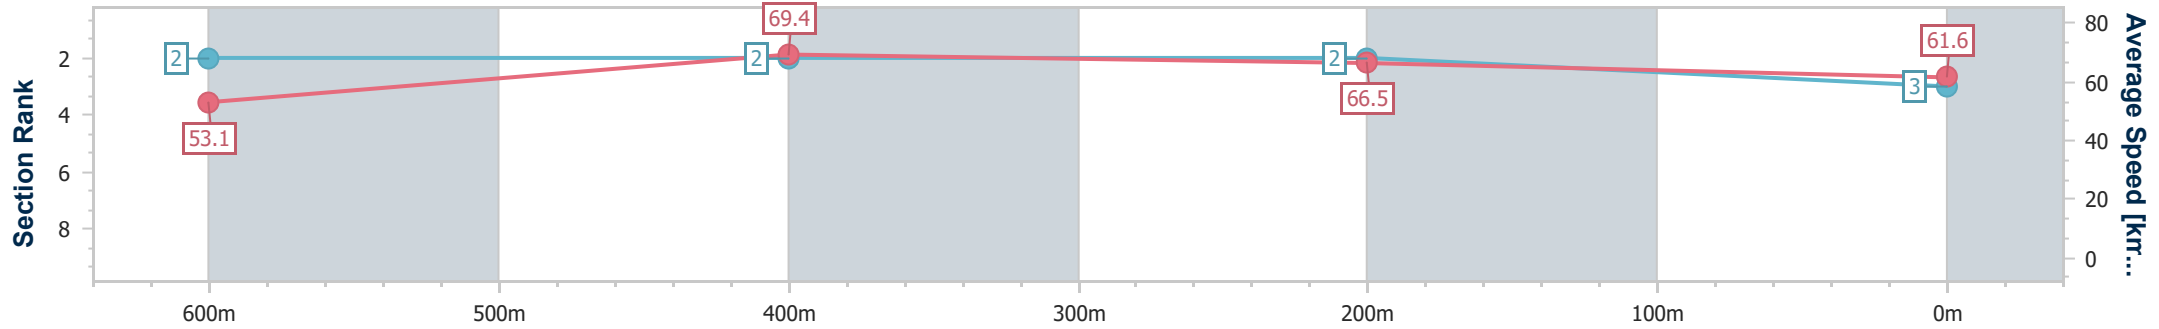

Horse/Jockey Name	Party Island
Final Rank	3
Fastest Section Time (Section)	0:10.36 (600m)
Top Speed [km/h] (Section)	70.2 (600m)
Race State	Finished

Ipswich QLD Professional
Race 1: GREAT NORTHERN QTIS Two-Year-Old Handicap - 800m

19 July 2024 - 12:17

Track Rating: Good 4, Weather: Fine, Rail Position: +8m Entire

Section	Overall	600m	400m	200m
Section Times	0:46.35 [3] (0:13.55)	0:32.80 [2] (0:10.36)	0:22.44 [2] (0:10.76)	0:11.68 [2] (0:11.68)
Average Speed [km/h]	53.1	69.4	66.5	61.6
Top Speed [km/h]	69.1	70.2	68.3	63.8
Avg. Dist. to Rail [m]	2.0	0.7	1.0	2.1
Avg. Stride Freq. [Hz]	2.6	2.7	2.6	2.5
Avg. Stride Length [m]	5.8	7.1	7.0	6.8

- [ ] Ranking at each section and finish
- -.-.- No data available at this section
- NA No data available