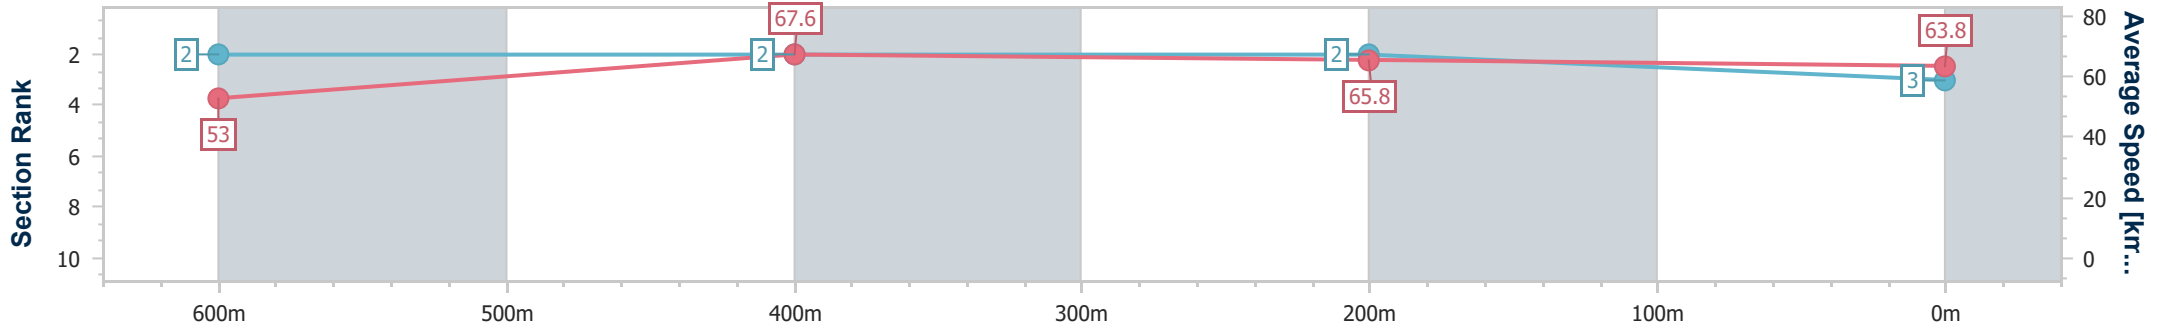

Ipswich QLD Professional
 Race 2: THE SHED COMPANY IPSWICH Maiden Plate - 800m
 19 July 2024 - 12:52
 Track Rating: Good 4, Weather: Fine, Rail Position: +8m Entire

Section	Overall	600m	400m	200m
Section Times	0:46.43 [3] (0:13.61)	0:32.82 [2] (0:10.61)	0:22.21 [2] (0:10.94)	0:11.27 [2] (0:11.27)
Average Speed [km/h]	53.0	67.6	65.8	63.8
Top Speed [km/h]	68.6	68.7	66.6	66.0
Avg. Dist. to Rail [m]	4.2	0.8	0.8	2.0
Avg. Stride Freq. [Hz]	2.5	2.6	2.5	2.5
Avg. Stride Length [m]	5.9	7.3	7.3	7.2