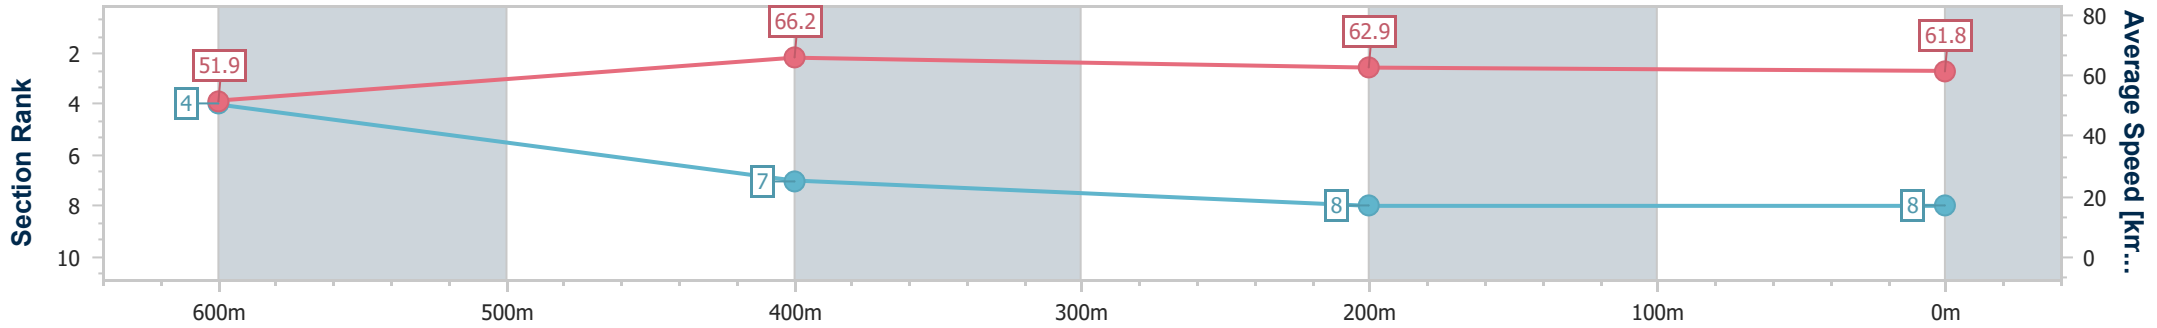

Ipswich QLD Professional
 Race 2: THE SHED COMPANY IPSWICH Maiden Plate - 800m
 19 July 2024 - 12:52
 Track Rating: Good 4, Weather: Fine, Rail Position: +8m Entire

Section	Overall	600m	400m	200m
Section Times	0:47.57 [7] (0:14.04)	0:33.53 [6] (0:10.70)	0:22.83 [6] (0:11.07)	0:11.76 [6] (0:11.76)
Average Speed [km/h]	51.2	67.1	64.6	61.3
Top Speed [km/h]	68.7	68.6	65.8	63.5
Avg. Dist. to Rail [m]	2.2	0.7	1.2	2.4
Avg. Stride Freq. [Hz]	2.3	2.5	2.4	2.3
Avg. Stride Length [m]	6.3	7.5	7.5	7.2

- [] Ranking at each section and finish
- .-.- No data available at this section
- NA No data available

Horse/Jockey Name	Put 'Em Up
Final Rank	8
Fastest Section Time (Section)	0:10.90 (600m)
Top Speed [km/h] (Section)	68.7 (Overall)
Race State	Finished

Ipswich QLD Professional
 Race 2: THE SHED COMPANY IPSWICH Maiden Plate - 800m
 19 July 2024 - 12:52
 Track Rating: Good 4, Weather: Fine, Rail Position: +8m Entire

Section	Overall	600m	400m	200m
Section Times	0:47.88 [8] (0:13.87)	0:34.01 [4] (0:10.90)	0:23.11 [7] (0:11.46)	0:11.65 [8] (0:11.65)
Average Speed [km/h]	51.9	66.2	62.9	61.8
Top Speed [km/h]	68.7	68.4	63.7	63.1
Avg. Dist. to Rail [m]	5.0	0.6	1.5	1.9
Avg. Stride Freq. [Hz]	2.4	2.5	2.4	2.3
Avg. Stride Length [m]	6.1	7.4	7.4	7.4