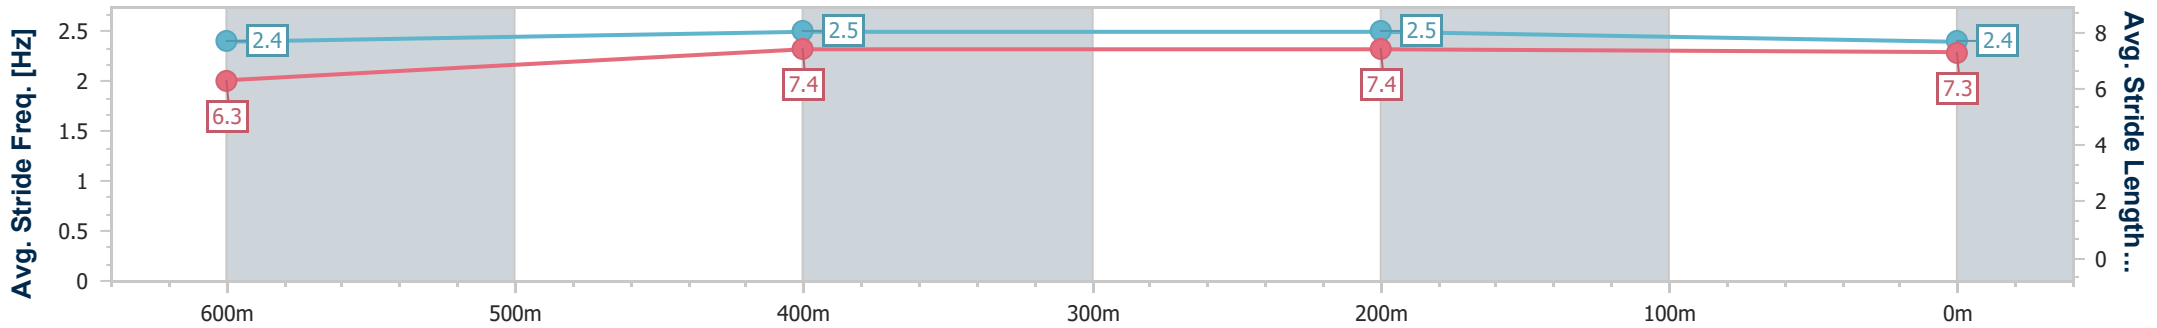

Section	Overall	600m	400m	200m
Section Times	0:46.27 [1] (0:13.51)	0:32.76 [1] (0:10.56)	0:22.20 [1] (0:10.96)	0:11.24 [1] (0:11.24)
Average Speed [km/h]	53.2	67.4	65.5	63.9
Top Speed [km/h]	69.9	69.9	65.8	65.2
Avg. Dist. to Rail [m]	2.2	2.1	1.7	0.5
Avg. Stride Freq. [Hz]	2.4	2.5	2.5	2.4
Avg. Stride Length [m]	6.3	7.4	7.4	7.3