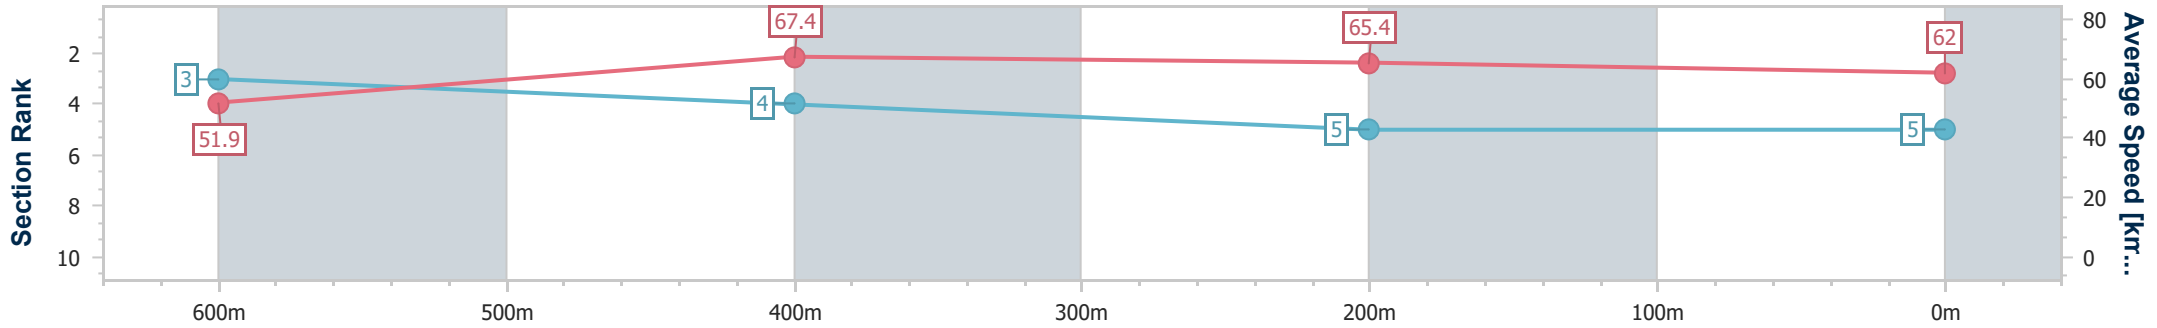

- [] Ranking at each section and finish
- .-.- No data available at this section
- NA No data available

Horse/Jockey Name	Arteluce
Final Rank	5
Fastest Section Time (Section)	0:10.69 (600m)
Top Speed [km/h] (Section)	69.8 (Overall)
Race State	Finished

Ipswich QLD Professional
 Race 2: THE SHED COMPANY IPSWICH Maiden Plate - 800m
 19 July 2024 - 12:52
 Track Rating: Good 4, Weather: Fine, Rail Position: +8m Entire

Section	Overall	600m	400m	200m
Section Times	0:47.12 [5] (0:13.85)	0:33.27 [3] (0:10.69)	0:22.58 [4] (0:10.99)	0:11.59 [5] (0:11.59)
Average Speed [km/h]	51.9	67.4	65.4	62.0
Top Speed [km/h]	69.8	69.8	66.1	64.6
Avg. Dist. to Rail [m]	2.7	0.9	1.1	1.9
Avg. Stride Freq. [Hz]	2.4	2.5	2.4	2.3
Avg. Stride Length [m]	6.0	7.6	7.5	7.4