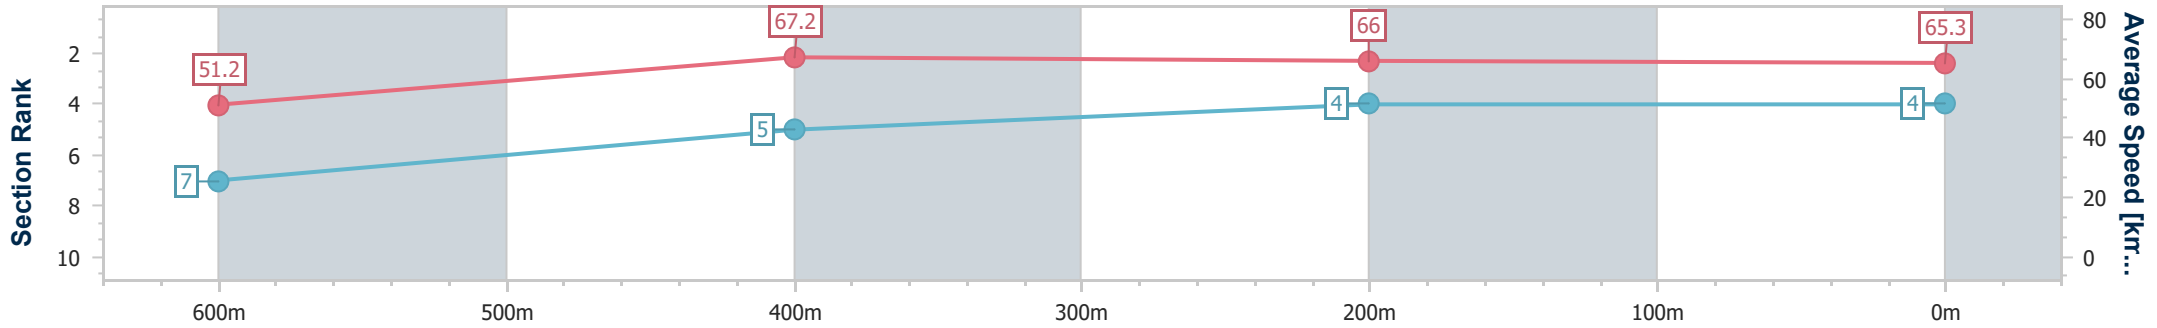

- [] Ranking at each section and finish
- .-.- No data available at this section
- NA No data available

Horse/Jockey Name	Queen Nina
Final Rank	4
Fastest Section Time (Section)	0:10.61 (600m)
Top Speed [km/h] (Section)	69.5 (600m)
Race State	Finished

Ipswich QLD Professional
 Race 2: THE SHED COMPANY IPSWICH Maiden Plate - 800m
 19 July 2024 - 12:52
 Track Rating: Good 4, Weather: Fine, Rail Position: +8m Entire

Section	Overall	600m	400m	200m
Section Times	0:46.53 [4] (0:14.07)	0:32.46 [7] (0:10.61)	0:21.85 [5] (0:10.80)	0:11.05 [4] (0:11.05)
Average Speed [km/h]	51.2	67.2	66.0	65.3
Top Speed [km/h]	68.1	69.5	66.9	66.0
Avg. Dist. to Rail [m]	0.9	1.6	2.5	1.7
Avg. Stride Freq. [Hz]	2.5	2.6	2.5	2.5
Avg. Stride Length [m]	5.8	7.4	7.3	7.3