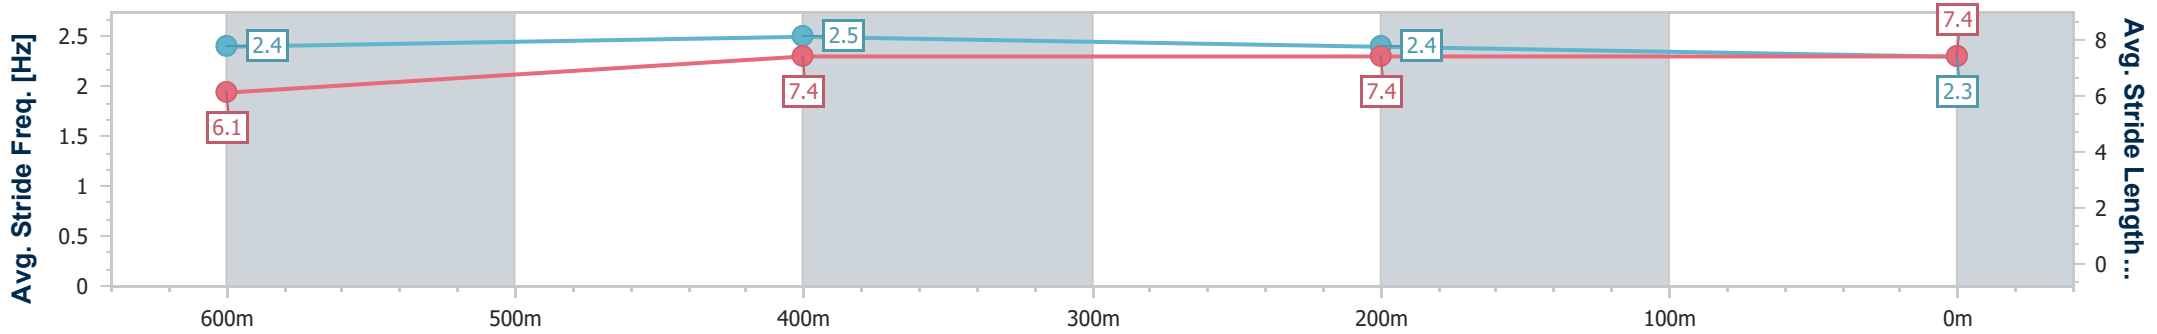

Ipswich QLD Professional
 Race 2: THE SHED COMPANY IPSWICH Maiden Plate - 800m
 19 July 2024 - 12:52
 Track Rating: Good 4, Weather: Fine, Rail Position: +8m Entire

Section	Overall	600m	400m	200m
Section Times	0:47.57 [7] (0:14.04)	0:33.53 [6] (0:10.70)	0:22.83 [6] (0:11.07)	0:11.76 [6] (0:11.76)
Average Speed [km/h]	51.2	67.1	64.6	61.3
Top Speed [km/h]	68.7	68.6	65.8	63.5
Avg. Dist. to Rail [m]	2.2	0.7	1.2	2.4
Avg. Stride Freq. [Hz]	2.3	2.5	2.4	2.3
Avg. Stride Length [m]	6.3	7.5	7.5	7.2

- [] Ranking at each section and finish
- .-.- No data available at this section
- NA No data available

Horse/Jockey Name	Put 'Em Up
Final Rank	8
Fastest Section Time (Section)	0:10.90 (600m)
Top Speed [km/h] (Section)	68.7 (Overall)
Race State	Finished

Ipswich QLD Professional
 Race 2: THE SHED COMPANY IPSWICH Maiden Plate - 800m
 19 July 2024 - 12:52
 Track Rating: Good 4, Weather: Fine, Rail Position: +8m Entire

Section	Overall	600m	400m	200m
Section Times	0:47.88 [8] (0:13.87)	0:34.01 [4] (0:10.90)	0:23.11 [7] (0:11.46)	0:11.65 [8] (0:11.65)
Average Speed [km/h]	51.9	66.2	62.9	61.8
Top Speed [km/h]	68.7	68.4	63.7	63.1
Avg. Dist. to Rail [m]	5.0	0.6	1.5	1.9
Avg. Stride Freq. [Hz]	2.4	2.5	2.4	2.3
Avg. Stride Length [m]	6.1	7.4	7.4	7.4

- [] Ranking at each section and finish
- .-.- No data available at this section
- NA No data available