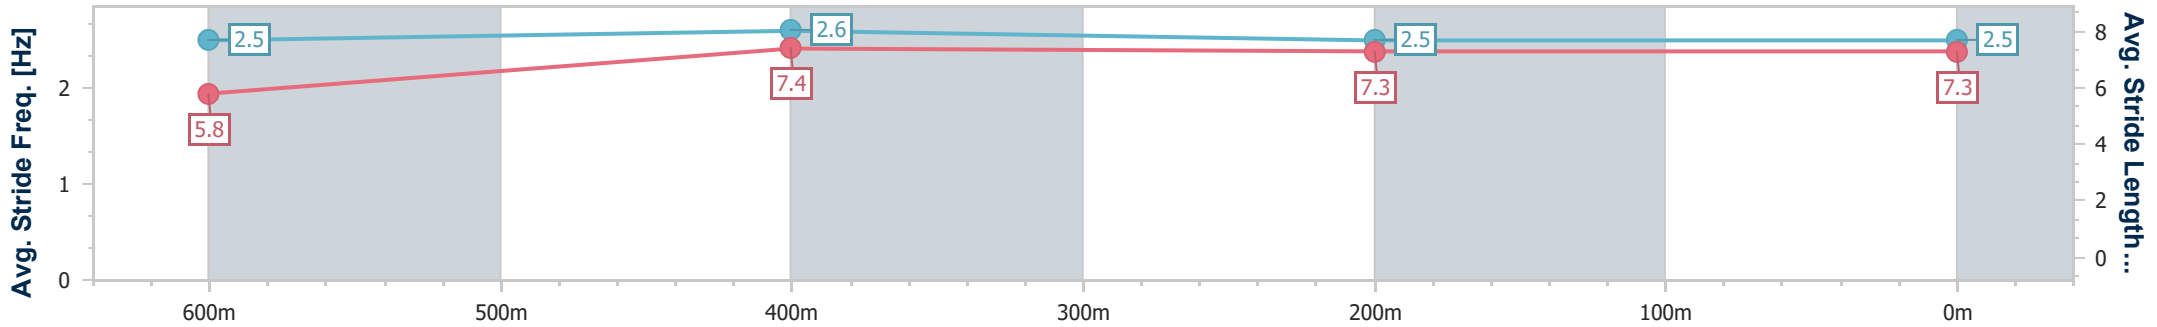

- [] Ranking at each section and finish
- .-.- No data available at this section
- NA No data available

Horse/Jockey Name	Queen Nina
Final Rank	4
Fastest Section Time (Section)	0:10.61 (600m)
Top Speed [km/h] (Section)	69.5 (600m)
Race State	Finished

Ipswich QLD Professional
 Race 2: THE SHED COMPANY IPSWICH Maiden Plate - 800m
 19 July 2024 - 12:52
 Track Rating: Good 4, Weather: Fine, Rail Position: +8m Entire

Section	Overall	600m	400m	200m
Section Times	0:46.53 [4] (0:14.07)	0:32.46 [7] (0:10.61)	0:21.85 [5] (0:10.80)	0:11.05 [4] (0:11.05)
Average Speed [km/h]	51.2	67.2	66.0	65.3
Top Speed [km/h]	68.1	69.5	66.9	66.0
Avg. Dist. to Rail [m]	0.9	1.6	2.5	1.7
Avg. Stride Freq. [Hz]	2.5	2.6	2.5	2.5
Avg. Stride Length [m]	5.8	7.4	7.3	7.3