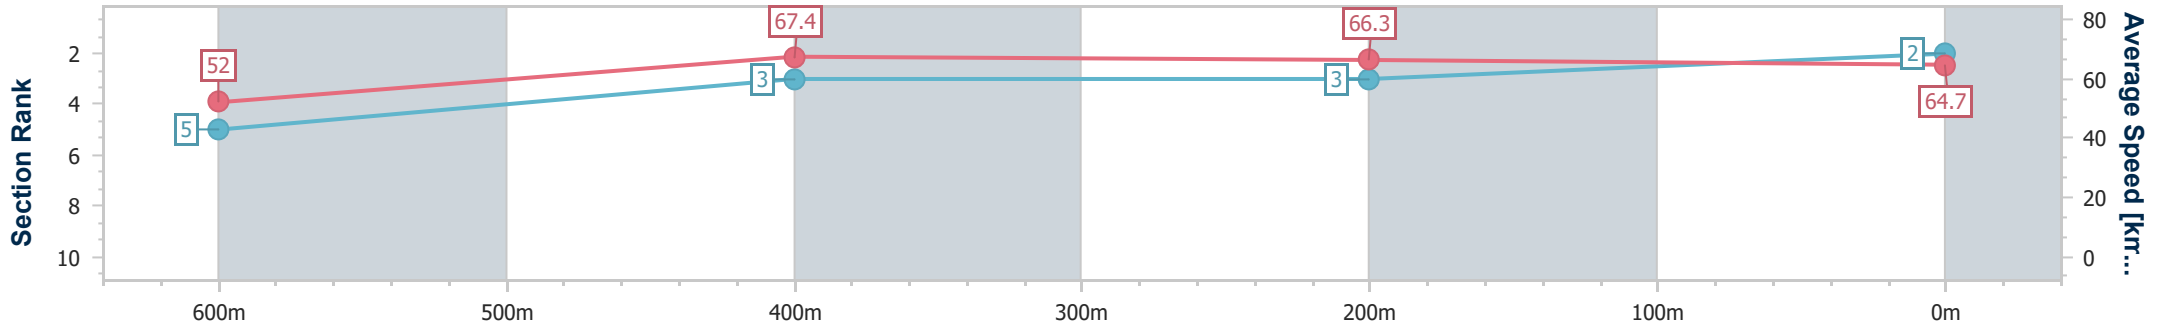

Horse/Jockey Name	Hot Torque Invegas
Final Rank	2
Fastest Section Time (Section)	0:10.57 (600m)
Top Speed [km/h] (Section)	69.4 (600m)
Race State	Finished

Ipswich QLD Professional
Race 2: THE SHED COMPANY IPSWICH Maiden Plate - 800m
19 July 2024 - 12:52
Track Rating: Good 4, Weather: Fine, Rail Position: +8m Entire

Section	Overall	600m	400m	200m
Section Times	0:46.30 [2] (0:13.89)	0:32.41 [5] (0:10.57)	0:21.84 [3] (0:10.75)	0:11.09 [3] (0:11.09)
Average Speed [km/h]	52.0	67.4	66.3	64.7
Top Speed [km/h]	67.8	69.4	66.9	66.5
Avg. Dist. to Rail [m]	0.7	2.3	2.7	2.0
Avg. Stride Freq. [Hz]	2.3	2.3	2.4	2.4
Avg. Stride Length [m]	6.5	8.3	7.8	7.6

- [ ] Ranking at each section and finish
- -.-.- No data available at this section
- NA No data available