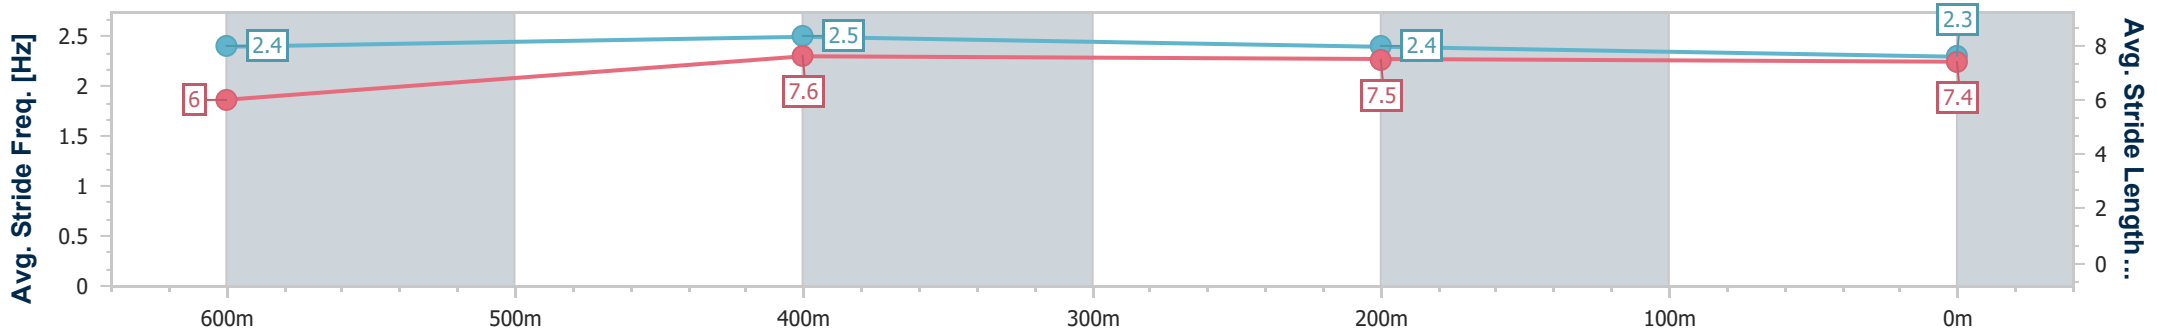

Ipswich QLD Professional
 Race 2: THE SHED COMPANY IPSWICH Maiden Plate - 800m
 19 July 2024 - 12:52
 Track Rating: Good 4, Weather: Fine, Rail Position: +8m Entire

Section	Overall	600m	400m	200m
Section Times	0:46.53 [4] (0:14.07)	0:32.46 [7] (0:10.61)	0:21.85 [5] (0:10.80)	0:11.05 [4] (0:11.05)
Average Speed [km/h]	51.2	67.2	66.0	65.3
Top Speed [km/h]	68.1	69.5	66.9	66.0
Avg. Dist. to Rail [m]	0.9	1.6	2.5	1.7
Avg. Stride Freq. [Hz]	2.5	2.6	2.5	2.5
Avg. Stride Length [m]	5.8	7.4	7.3	7.3

- [] Ranking at each section and finish
- .-.- No data available at this section
- NA No data available

Horse/Jockey Name	Arteluce
Final Rank	5
Fastest Section Time (Section)	0:10.69 (600m)
Top Speed [km/h] (Section)	69.8 (Overall)
Race State	Finished

Ipswich QLD Professional
 Race 2: THE SHED COMPANY IPSWICH Maiden Plate - 800m
 19 July 2024 - 12:52
 Track Rating: Good 4, Weather: Fine, Rail Position: +8m Entire

Section	Overall	600m	400m	200m
Section Times	0:47.12 [5] (0:13.85)	0:33.27 [3] (0:10.69)	0:22.58 [4] (0:10.99)	0:11.59 [5] (0:11.59)
Average Speed [km/h]	51.9	67.4	65.4	62.0
Top Speed [km/h]	69.8	69.8	66.1	64.6
Avg. Dist. to Rail [m]	2.7	0.9	1.1	1.9
Avg. Stride Freq. [Hz]	2.4	2.5	2.4	2.3
Avg. Stride Length [m]	6.0	7.6	7.5	7.4