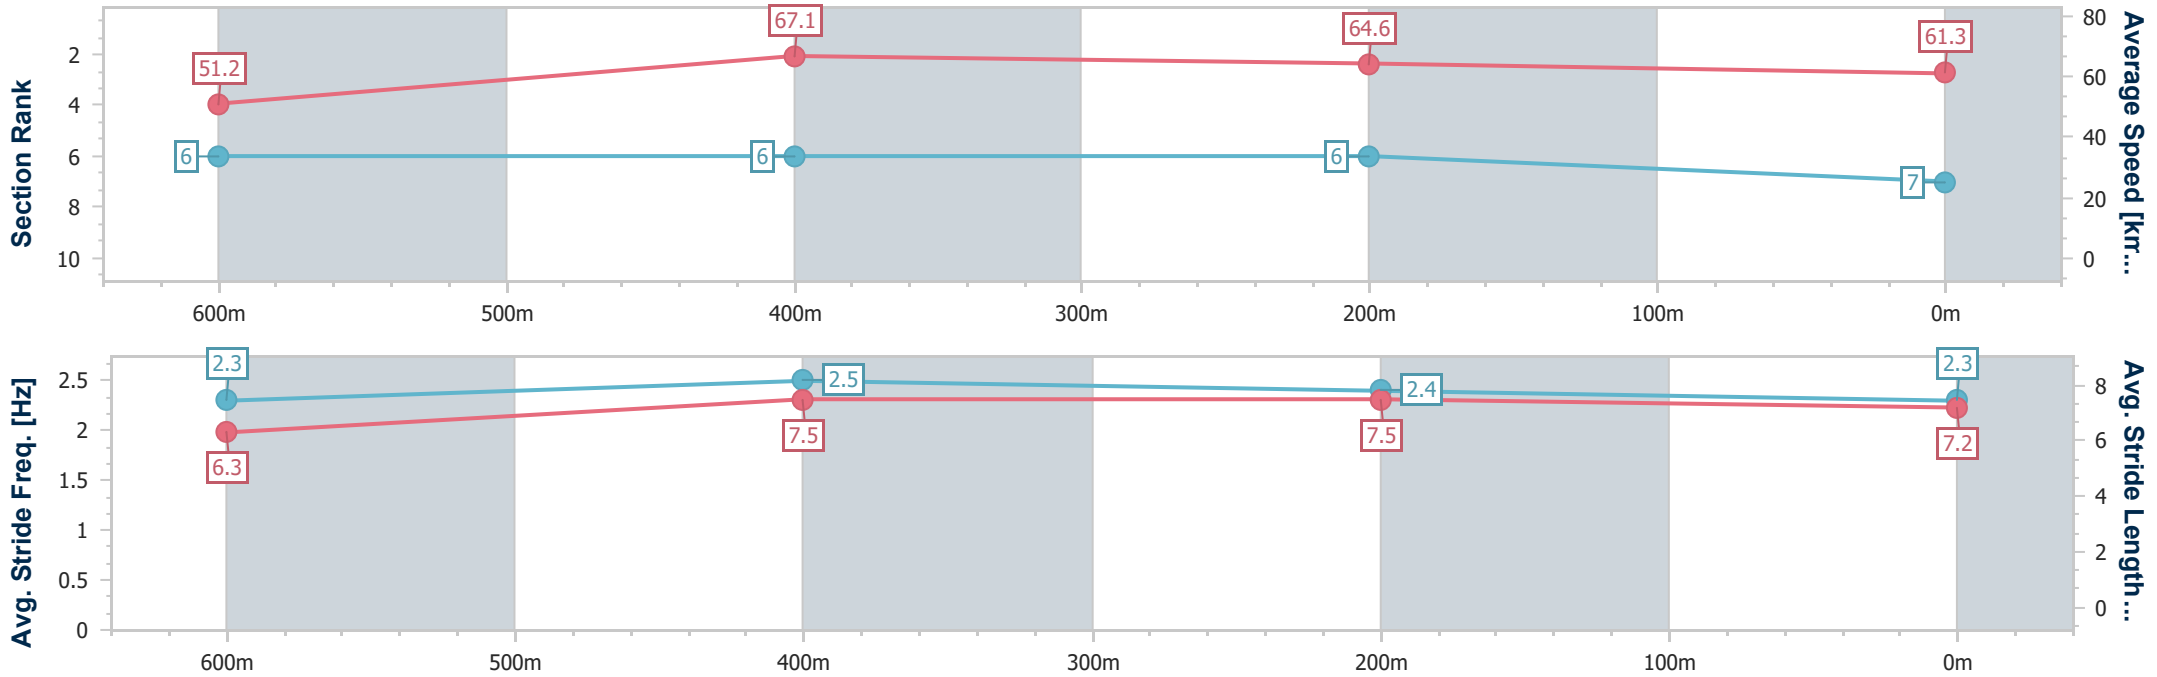

Ipswich QLD Professional
 Race 2: THE SHED COMPANY IPSWICH Maiden Plate - 800m
 19 July 2024 - 12:52
 Track Rating: Good 4, Weather: Fine, Rail Position: +8m Entire

Section	Overall	600m	400m	200m
Section Times	0:47.28 [6] (0:14.10)	0:33.18 [8] (0:10.84)	0:22.34 [8] (0:10.98)	0:11.36 [7] (0:11.36)
Average Speed [km/h]	51.1	66.8	65.3	63.4
Top Speed [km/h]	67.7	68.7	66.5	64.8
Avg. Dist. to Rail [m]	4.5	2.1	1.1	0.4
Avg. Stride Freq. [Hz]	2.4	2.6	2.6	2.5
Avg. Stride Length [m]	5.9	7.0	7.0	7.1

- [] Ranking at each section and finish
- .-.-.- No data available at this section
- NA No data available

Horse/Jockey Name	Handsome Prince
Final Rank	7
Fastest Section Time (Section)	0:10.70 (600m)
Top Speed [km/h] (Section)	68.7 (Overall)
Race State	Finished

Ipswich QLD Professional
 Race 2: THE SHED COMPANY IPSWICH Maiden Plate - 800m
 19 July 2024 - 12:52
 Track Rating: Good 4, Weather: Fine, Rail Position: +8m Entire

Section	Overall	600m	400m	200m
Section Times	0:47.57 [7] (0:14.04)	0:33.53 [6] (0:10.70)	0:22.83 [6] (0:11.07)	0:11.76 [6] (0:11.76)
Average Speed [km/h]	51.2	67.1	64.6	61.3
Top Speed [km/h]	68.7	68.6	65.8	63.5
Avg. Dist. to Rail [m]	2.2	0.7	1.2	2.4
Avg. Stride Freq. [Hz]	2.3	2.5	2.4	2.3
Avg. Stride Length [m]	6.3	7.5	7.5	7.2

- [] Ranking at each section and finish
- .-.- No data available at this section
- NA No data available

Horse/Jockey Name	Put 'Em Up
Final Rank	8
Fastest Section Time (Section)	0:10.90 (600m)
Top Speed [km/h] (Section)	68.7 (Overall)
Race State	Finished