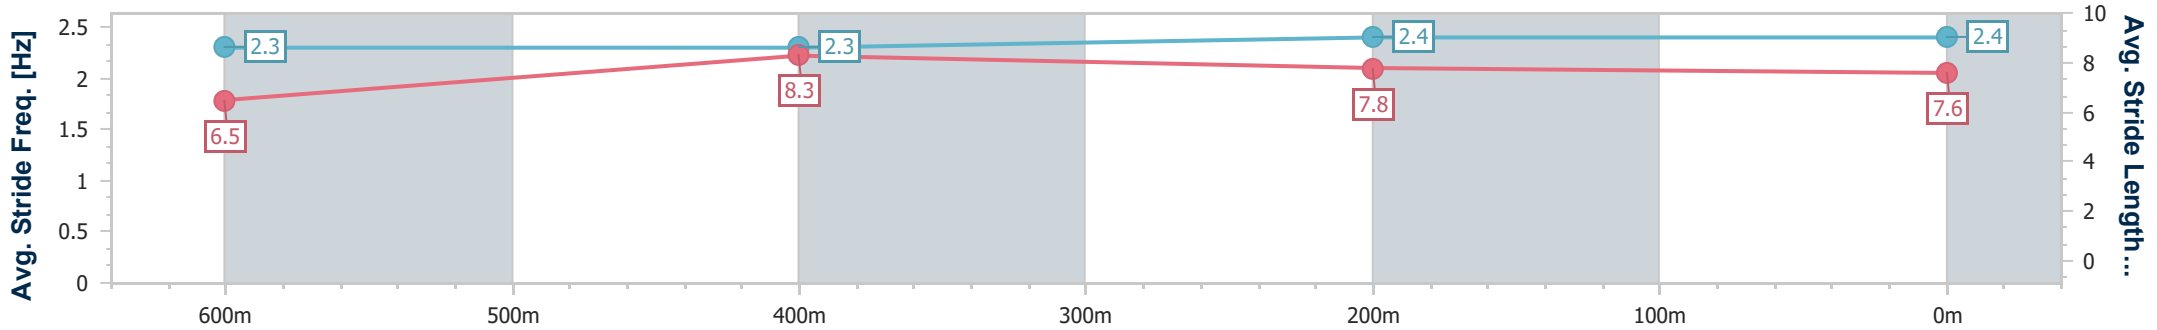

Section	Overall	600m	400m	200m
Section Times	0:46.27 [1] (0:13.51)	0:32.76 [1] (0:10.56)	0:22.20 [1] (0:10.96)	0:11.24 [1] (0:11.24)
Average Speed [km/h]	53.2	67.4	65.5	63.9
Top Speed [km/h]	69.9	69.9	65.8	65.2
Avg. Dist. to Rail [m]	2.2	2.1	1.7	0.5
Avg. Stride Freq. [Hz]	2.4	2.5	2.5	2.4
Avg. Stride Length [m]	6.3	7.4	7.4	7.3

- [] Ranking at each section and finish
- .-.- No data available at this section
- NA No data available

Horse/Jockey Name	Hot Torque Invegas
Final Rank	2
Fastest Section Time (Section)	0:10.57 (600m)
Top Speed [km/h] (Section)	69.4 (600m)
Race State	Finished

Ipswich QLD Professional
 Race 2: THE SHED COMPANY IPSWICH Maiden Plate - 800m
 19 July 2024 - 12:52
 Track Rating: Good 4, Weather: Fine, Rail Position: +8m Entire

Section	Overall	600m	400m	200m
Section Times	0:46.30 [2] (0:13.89)	0:32.41 [5] (0:10.57)	0:21.84 [3] (0:10.75)	0:11.09 [3] (0:11.09)
Average Speed [km/h]	52.0	67.4	66.3	64.7
Top Speed [km/h]	67.8	69.4	66.9	66.5
Avg. Dist. to Rail [m]	0.7	2.3	2.7	2.0
Avg. Stride Freq. [Hz]	2.3	2.3	2.4	2.4
Avg. Stride Length [m]	6.5	8.3	7.8	7.6