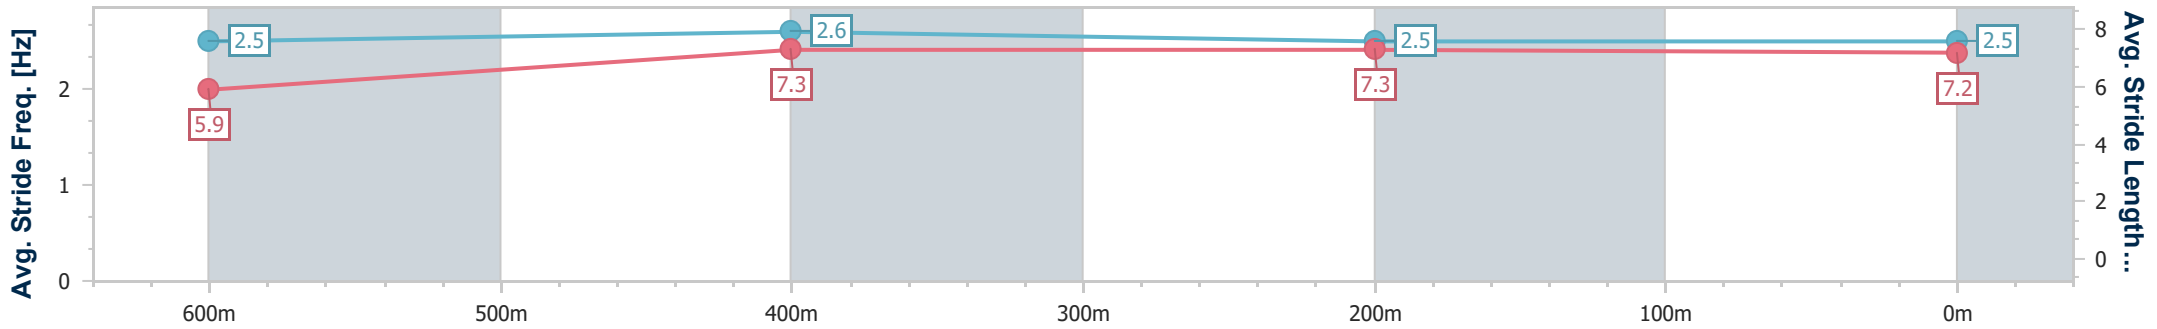

Ipswich QLD Professional
 Race 2: THE SHED COMPANY IPSWICH Maiden Plate - 800m
 19 July 2024 - 12:52
 Track Rating: Good 4, Weather: Fine, Rail Position: +8m Entire

Section	Overall	600m	400m	200m
Section Times	0:46.43 [3] (0:13.61)	0:32.82 [2] (0:10.61)	0:22.21 [2] (0:10.94)	0:11.27 [2] (0:11.27)
Average Speed [km/h]	53.0	67.6	65.8	63.8
Top Speed [km/h]	68.6	68.7	66.6	66.0
Avg. Dist. to Rail [m]	4.2	0.8	0.8	2.0
Avg. Stride Freq. [Hz]	2.5	2.6	2.5	2.5
Avg. Stride Length [m]	5.9	7.3	7.3	7.2