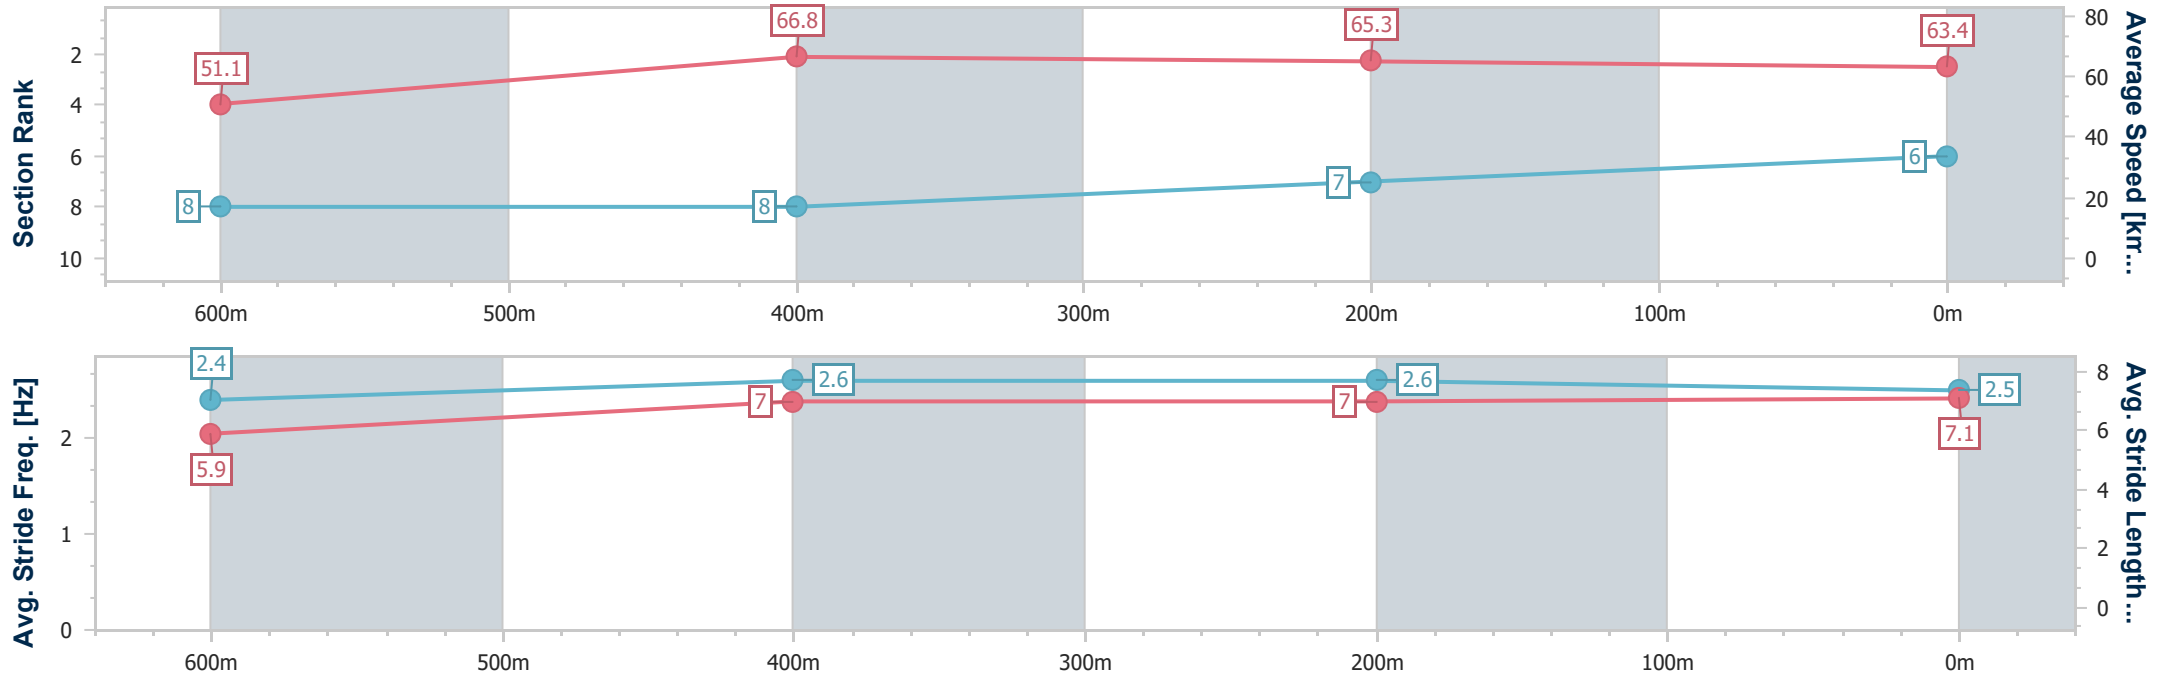

Ipswich QLD Professional
 Race 2: THE SHED COMPANY IPSWICH Maiden Plate - 800m
 19 July 2024 - 12:52
 Track Rating: Good 4, Weather: Fine, Rail Position: +8m Entire

Section	Overall	600m	400m	200m
Section Times	0:47.12 [5] (0:13.85)	0:33.27 [3] (0:10.69)	0:22.58 [4] (0:10.99)	0:11.59 [5] (0:11.59)
Average Speed [km/h]	51.9	67.4	65.4	62.0
Top Speed [km/h]	69.8	69.8	66.1	64.6
Avg. Dist. to Rail [m]	2.7	0.9	1.1	1.9
Avg. Stride Freq. [Hz]	2.4	2.5	2.4	2.3
Avg. Stride Length [m]	6.0	7.6	7.5	7.4

- [] Ranking at each section and finish
- .-.- No data available at this section
- NA No data available

Horse/Jockey Name	Montagliari
Final Rank	6
Fastest Section Time (Section)	0:10.84 (600m)
Top Speed [km/h] (Section)	68.7 (600m)
Race State	Finished

Ipswich QLD Professional
 Race 2: THE SHED COMPANY IPSWICH Maiden Plate - 800m
 19 July 2024 - 12:52
 Track Rating: Good 4, Weather: Fine, Rail Position: +8m Entire

Section	Overall	600m	400m	200m
Section Times	0:47.28 [6] (0:14.10)	0:33.18 [8] (0:10.84)	0:22.34 [8] (0:10.98)	0:11.36 [7] (0:11.36)
Average Speed [km/h]	51.1	66.8	65.3	63.4
Top Speed [km/h]	67.7	68.7	66.5	64.8
Avg. Dist. to Rail [m]	4.5	2.1	1.1	0.4
Avg. Stride Freq. [Hz]	2.4	2.6	2.6	2.5
Avg. Stride Length [m]	5.9	7.0	7.0	7.1