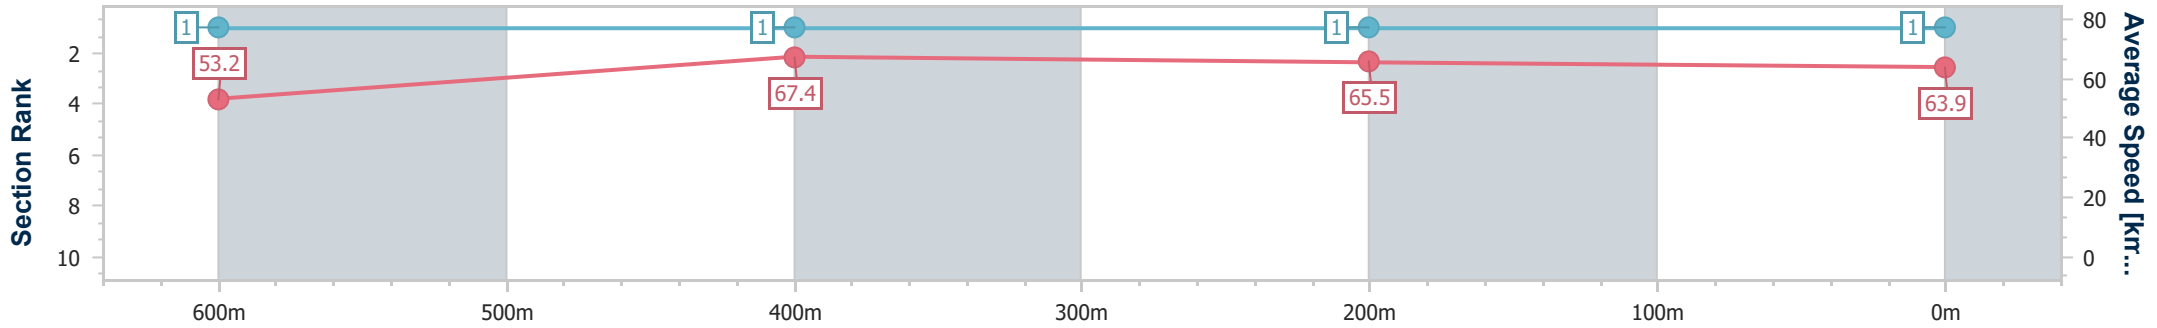

Section	Overall	600m	400m	200m
Section Times	0:46.27 [1] (0:13.51)	0:32.76 [1] (0:10.56)	0:22.20 [1] (0:10.96)	0:11.24 [1] (0:11.24)
Average Speed [km/h]	53.2	67.4	65.5	63.9
Top Speed [km/h]	69.9	69.9	65.8	65.2
Avg. Dist. to Rail [m]	2.2	2.1	1.7	0.5
Avg. Stride Freq. [Hz]	2.4	2.5	2.5	2.4
Avg. Stride Length [m]	6.3	7.4	7.4	7.3