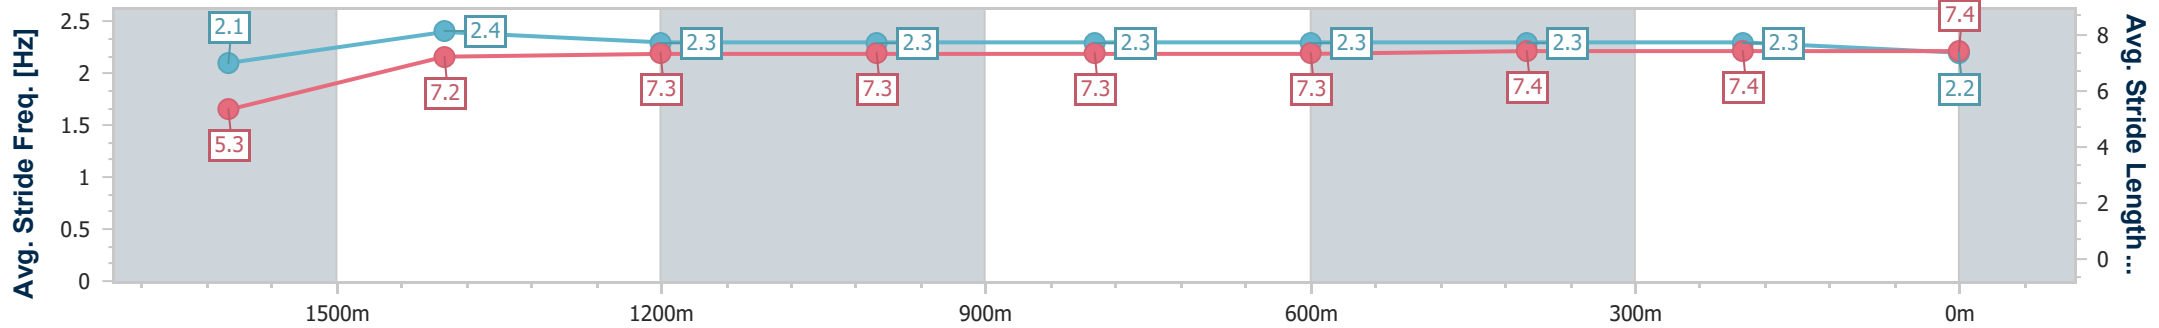

Horse/Jockey Name	Sokudo
Final Rank	6
Fastest Section Time (Section)	0:09.14 (Overall)
Top Speed [km/h] (Section)	63.5 (1600m)
Race State	Finished

Ipswich QLD Professional
Race 5: BARRIER REEF POOLS BENCHMARK 65 Handicap - 1700m

19 July 2024 - 14:43

Track Rating: Good 4, Weather: Fine, Rail Position: +8m Entire

Section	Overall	1600m	1400m	1200m	1000m	800m	600m	400m	200m
Section Times	1:44.20 [6] (0:09.14)	1:35.06 [9] (0:11.59)	1:23.47 [8] (0:11.73)	1:11.74 [6] (0:12.08)	0:59.66 [6] (0:12.08)	0:47.58 [7] (0:11.91)	0:35.67 [7] (0:11.84)	0:23.83 [7] (0:11.69)	0:12.14 [6] (0:12.14)
Average Speed [km/h]	39.2	62.1	61.3	59.4	59.6	60.2	60.8	61.8	59.3
Top Speed [km/h]	60.8	63.5	62.1	60.3	60.0	60.8	61.7	62.4	61.4
Avg. Dist. to Rail [m]	3.3	0.3	0.6	0.9	0.7	0.7	0.3	0.8	1.6
Avg. Stride Freq. [Hz]	2.1	2.4	2.3	2.3	2.3	2.3	2.3	2.3	2.2
Avg. Stride Length [m]	5.3	7.2	7.3	7.3	7.3	7.3	7.4	7.4	7.4

- [ ] Ranking at each section and finish
- -.-.- No data available at this section
- NA No data available