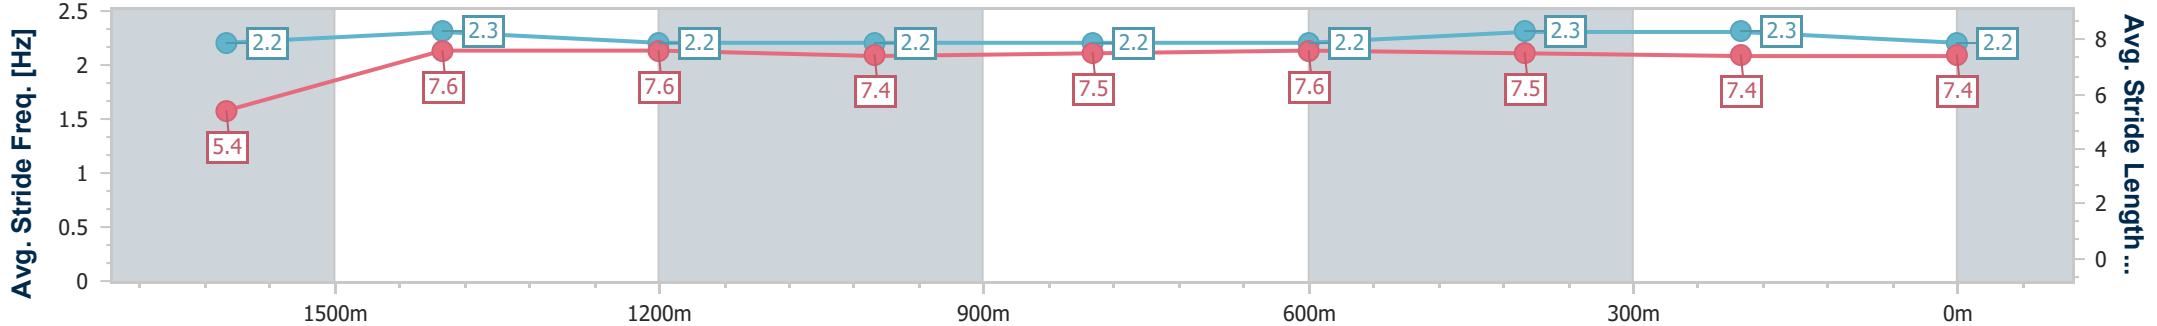

Horse/Jockey Name	Googaz
Final Rank	2
Fastest Section Time (Section)	0:08.69 (Overall)
Top Speed [km/h] (Section)	63.3 (1600m)
Race State	Finished

Ipswich QLD Professional
Race 5: BARRIER REEF POOLS BENCHMARK 65 Handicap - 1700m

19 July 2024 - 14:43

Track Rating: Good 4, Weather: Fine, Rail Position: +8m Entire

Section	Overall	1600m	1400m	1200m	1000m	800m	600m	400m	200m
Section Times	1:43.81 [2] (0:08.69)	1:35.12 [3] (0:11.60)	1:23.52 [2] (0:11.74)	1:11.78 [2] (0:12.00)	0:59.78 [3] (0:12.29)	0:47.49 [4] (0:11.95)	0:35.54 [3] (0:11.85)	0:23.69 [3] (0:11.67)	0:12.02 [2] (0:12.02)
Average Speed [km/h]	41.3	62.4	61.4	60.0	58.6	60.3	61.2	61.8	59.9
Top Speed [km/h]	59.7	63.3	62.6	60.9	59.4	61.5	62.2	62.6	61.4
Avg. Dist. to Rail [m]	7.8	2.4	0.4	0.3	0.5	0.5	1.0	1.1	1.4
Avg. Stride Freq. [Hz]	2.2	2.3	2.2	2.2	2.2	2.2	2.3	2.3	2.2
Avg. Stride Length [m]	5.4	7.6	7.6	7.4	7.5	7.6	7.5	7.4	7.4

- [ ] Ranking at each section and finish
- -.-.- No data available at this section
- NA No data available