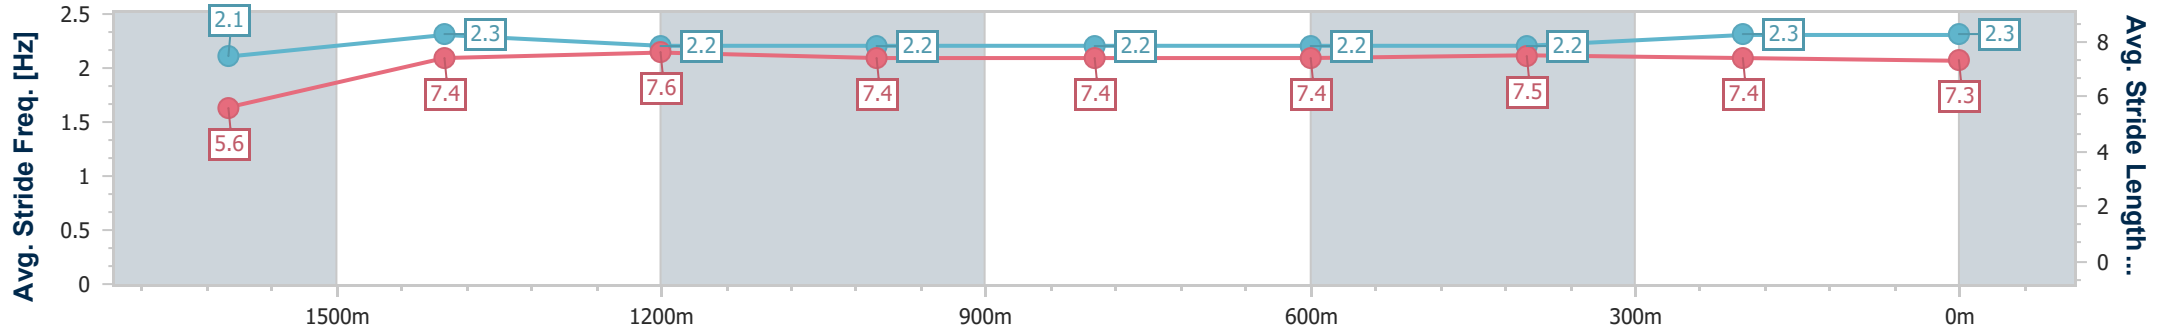

Horse/Jockey Name	No Going Back
Final Rank	4
Fastest Section Time (Section)	0:08.65 (Overall)
Top Speed [km/h] (Section)	62.3 (1600m)
Race State	Finished

Ipswich QLD Professional
Race 5: BARRIER REEF POOLS BENCHMARK 65 Handicap - 1700m

19 July 2024 - 14:43

Track Rating: Good 4, Weather: Fine, Rail Position: +8m Entire

Section	Overall	1600m	1400m	1200m	1000m	800m	600m	400m	200m
Section Times	1:44.08 [4] (0:08.65)	1:35.43 [2] (0:11.67)	1:23.76 [3] (0:11.81)	1:11.95 [4] (0:12.03)	0:59.92 [4] (0:12.14)	0:47.78 [3] (0:12.02)	0:35.76 [4] (0:11.88)	0:23.88 [4] (0:11.70)	0:12.18 [3] (0:12.18)
Average Speed [km/h]	41.4	61.7	61.0	59.8	59.0	59.8	60.5	61.4	59.0
Top Speed [km/h]	59.6	62.3	61.7	60.6	60.0	60.5	61.7	62.0	61.4
Avg. Dist. to Rail [m]	1.2	0.5	0.6	0.4	0.3	0.5	0.7	0.7	0.2
Avg. Stride Freq. [Hz]	2.1	2.3	2.2	2.2	2.2	2.2	2.2	2.3	2.3
Avg. Stride Length [m]	5.6	7.4	7.6	7.4	7.4	7.4	7.5	7.4	7.3

- [ ] Ranking at each section and finish
- -.-.- No data available at this section
- NA No data available