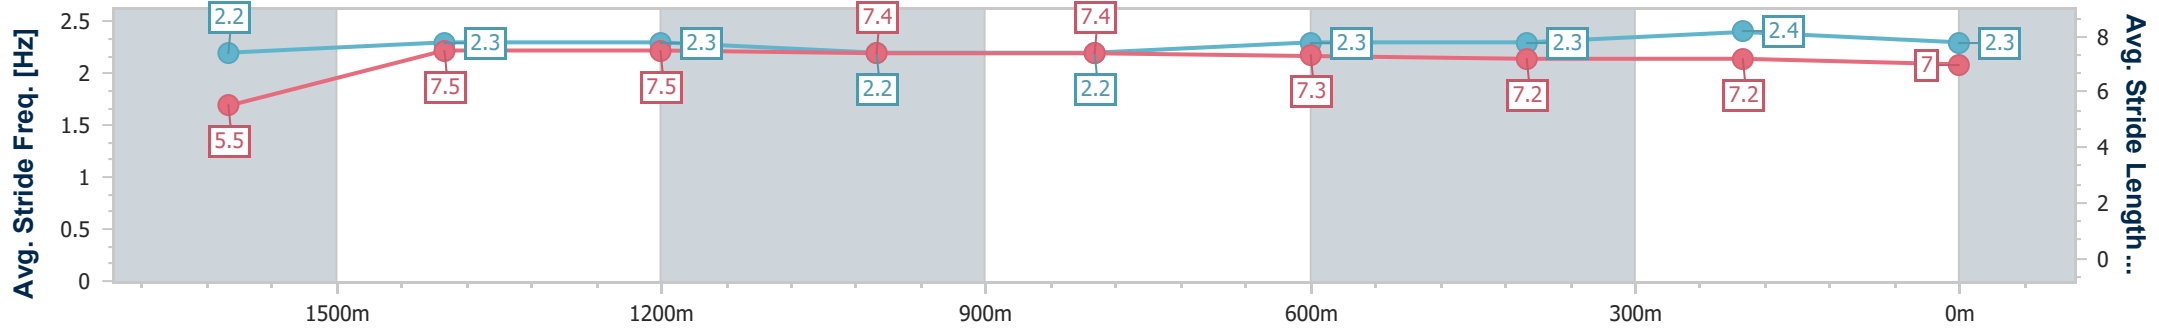

- [] Ranking at each section and finish
- .-.- No data available at this section
- NA No data available

Horse/Jockey Name	Whisky Train
Final Rank	7
Fastest Section Time (Section)	0:08.53 (Overall)
Top Speed [km/h] (Section)	63.2 (1600m)
Race State	Finished

Ipswich QLD Professional
Race 5: BARRIER REEF POOLS BENCHMARK 65 Handicap - 1700m

19 July 2024 - 14:43

Track Rating: Good 4, Weather: Fine, Rail Position: +8m Entire

Section	Overall	1600m	1400m	1200m	1000m	800m	600m	400m	200m			
Section Times	1:44.26 [7] (0:08.53)	1:35.73 [1] (0:11.61)	1:24.12 [1] (0:11.73)	1:12.39 [1] (0:11.99)	1:00.40 [1] (0:12.11)	0:48.29 [1] (0:12.12)	0:36.17 [1] (0:11.83)	0:24.34 [1] (0:11.84)	0:12.50 [1] (0:12.50)			
Average Speed [km/h]	42.1	62.2	61.0	59.9	59.6	59.2	60.7	60.5	57.7			
Top Speed [km/h]	60.5	63.2	62.2	60.3	60.2	59.7	61.4	61.4	59.8			
Avg. Dist. to Rail [m]	5.5	0.9	0.5	0.4	0.3	0.4	0.9	1.6	1.6			
Avg. Stride Freq. [Hz]	2.2	2.3	2.3	2.2	2.2	2.3	2.3	2.4	2.3			
Avg. Stride Length [m]	5.5	7.5	7.5	7.4	7.4	7.3	7.2	7.2	7.0			