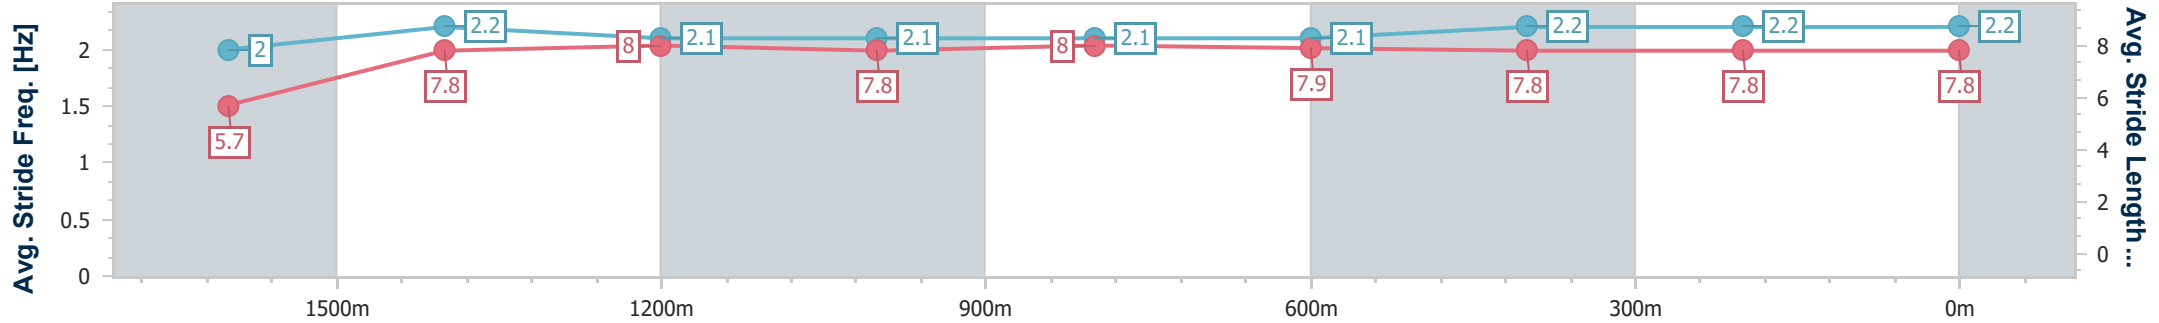

Horse/Jockey Name	Huracanevo
Final Rank	1
Fastest Section Time (Section)	0:09.07 (Overall)
Top Speed [km/h] (Section)	63.2 (400m)
Race State	Finished

Ipswich QLD Professional
Race 5: BARRIER REEF POOLS BENCHMARK 65 Handicap - 1700m

19 July 2024 - 14:43

Track Rating: Good 4, Weather: Fine, Rail Position: +8m Entire

Section	Overall	1600m	1400m	1200m	1000m	800m	600m	400m	200m				
Section Times	1:43.78 [1] (0:09.07)	1:34.71 [7] (0:11.79)	1:22.92 [9] (0:11.86)	1:11.06 [9] (0:12.15)	0:58.91 [9] (0:12.02)	0:46.89 [9] (0:11.81)	0:35.08 [9] (0:11.93)	0:23.15 [11] (0:11.58)	0:11.57 [10] (0:11.57)				
Average Speed [km/h]	39.7	61.2	61.1	59.6	60.0	61.2	60.8	62.4	62.3				
Top Speed [km/h]	57.3	62.5	62.0	61.6	61.6	62.0	61.9	63.2	63.0				
Avg. Dist. to Rail [m]	5.8	1.7	1.5	1.4	1.3	1.3	1.7	2.6	4.2				
Avg. Stride Freq. [Hz]	2.0	2.2	2.1	2.1	2.1	2.1	2.2	2.2	2.2				
Avg. Stride Length [m]	5.7	7.8	8.0	7.8	8.0	7.9	7.8	7.8	7.8				

- [ ] Ranking at each section and finish
- -.-.- No data available at this section
- NA No data available