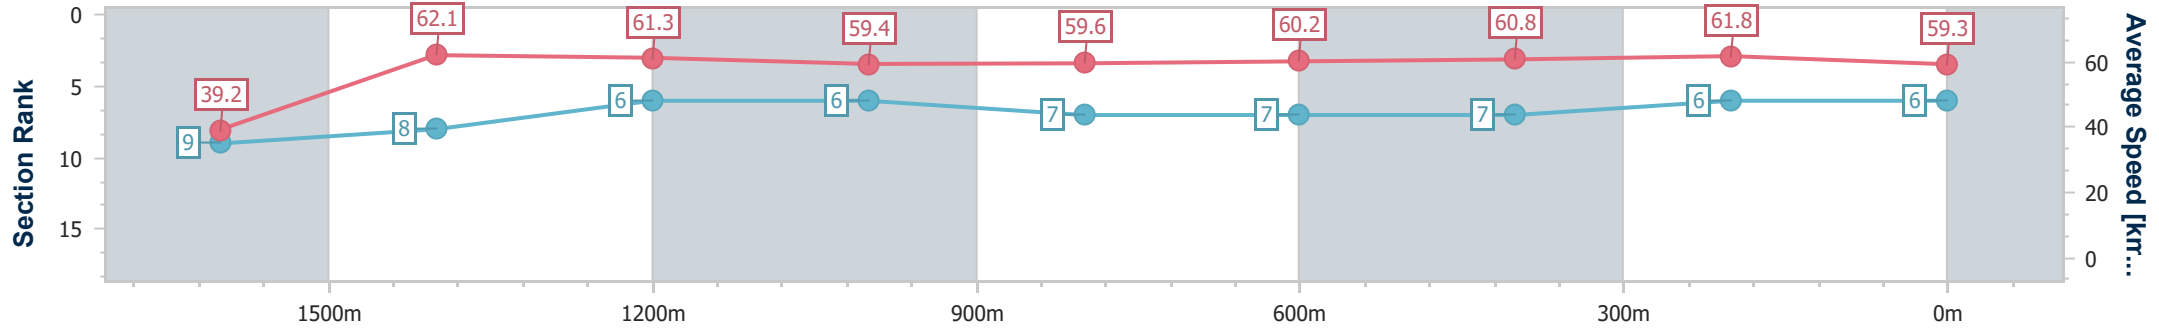

Horse/Jockey Name	Sokudo
Final Rank	6
Fastest Section Time (Section)	0:09.14 (Overall)
Top Speed [km/h] (Section)	63.5 (1600m)
Race State	Finished

Ipswich QLD Professional
Race 5: BARRIER REEF POOLS BENCHMARK 65 Handicap - 1700m

19 July 2024 - 14:43

Track Rating: Good 4, Weather: Fine, Rail Position: +8m Entire

Section	Overall	1600m	1400m	1200m	1000m	800m	600m	400m	200m
Section Times	1:44.20 [6] (0:09.14)	1:35.06 [9] (0:11.59)	1:23.47 [8] (0:11.73)	1:11.74 [6] (0:12.08)	0:59.66 [6] (0:12.08)	0:47.58 [7] (0:11.91)	0:35.67 [7] (0:11.84)	0:23.83 [7] (0:11.69)	0:12.14 [6] (0:12.14)
Average Speed [km/h]	39.2	62.1	61.3	59.4	59.6	60.2	60.8	61.8	59.3
Top Speed [km/h]	60.8	63.5	62.1	60.3	60.0	60.8	61.7	62.4	61.4
Avg. Dist. to Rail [m]	3.3	0.3	0.6	0.9	0.7	0.7	0.3	0.8	1.6
Avg. Stride Freq. [Hz]	2.1	2.4	2.3	2.3	2.3	2.3	2.3	2.3	2.2
Avg. Stride Length [m]	5.3	7.2	7.3	7.3	7.3	7.3	7.4	7.4	7.4

- [ ] Ranking at each section and finish
- -.-.- No data available at this section
- NA No data available