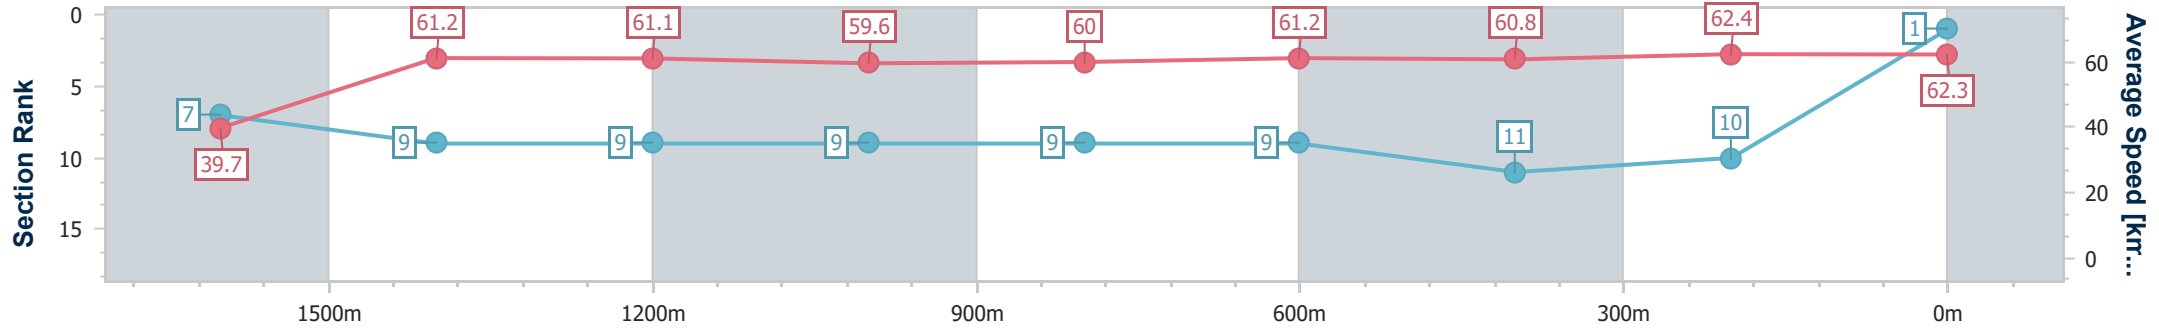

Horse/Jockey Name	Huracanevo
Final Rank	1
Fastest Section Time (Section)	0:09.07 (Overall)
Top Speed [km/h] (Section)	63.2 (400m)
Race State	Finished

Ipswich QLD Professional
Race 5: BARRIER REEF POOLS BENCHMARK 65 Handicap - 1700m

19 July 2024 - 14:43

Track Rating: Good 4, Weather: Fine, Rail Position: +8m Entire

Section	Overall	1600m	1400m	1200m	1000m	800m	600m	400m	200m				
Section Times	1:43.78 [1] (0:09.07)	1:34.71 [7] (0:11.79)	1:22.92 [9] (0:11.86)	1:11.06 [9] (0:12.15)	0:58.91 [9] (0:12.02)	0:46.89 [9] (0:11.81)	0:35.08 [9] (0:11.93)	0:23.15 [11] (0:11.58)	0:11.57 [10] (0:11.57)				
Average Speed [km/h]	39.7	61.2	61.1	59.6	60.0	61.2	60.8	62.4	62.3				
Top Speed [km/h]	57.3	62.5	62.0	61.6	61.6	62.0	61.9	63.2	63.0				
Avg. Dist. to Rail [m]	5.8	1.7	1.5	1.4	1.3	1.3	1.7	2.6	4.2				
Avg. Stride Freq. [Hz]	2.0	2.2	2.1	2.1	2.1	2.1	2.2	2.2	2.2				
Avg. Stride Length [m]	5.7	7.8	8.0	7.8	8.0	7.9	7.8	7.8	7.8				

- [ ] Ranking at each section and finish
- -.-.- No data available at this section
- NA No data available