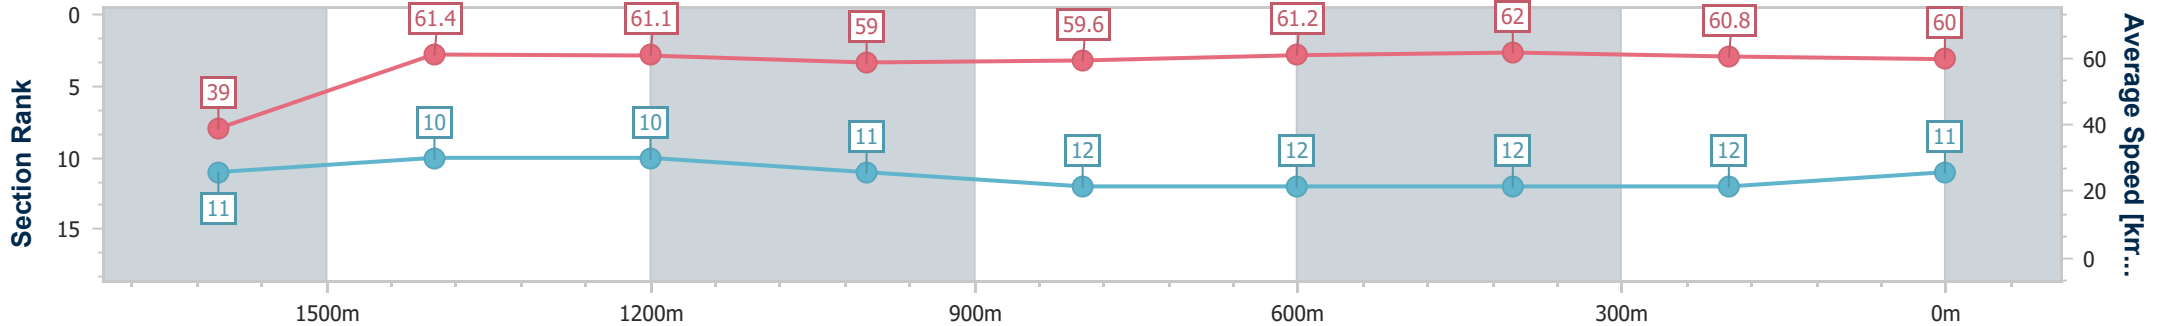

- [] Ranking at each section and finish
- .-.- No data available at this section
- NA No data available

Horse/Jockey Name	Radiant Queen
Final Rank	11
Fastest Section Time (Section)	0:09.22 (Overall)
Top Speed [km/h] (Section)	62.7 (600m)
Race State	Finished

Ipswich QLD Professional
Race 5: BARRIER REEF POOLS BENCHMARK 65 Handicap - 1700m

19 July 2024 - 14:43

Track Rating: Good 4, Weather: Fine, Rail Position: +8m Entire

Section	Overall	1600m	1400m	1200m	1000m	800m	600m	400m	200m			
Section Times	1:44.53 [11] (0:09.22)	1:35.31 [11] (0:11.74)	1:23.57 [10] (0:11.83)	1:11.74 [10] (0:12.21)	0:59.53 [11] (0:12.10)	0:47.43 [12] (0:11.80)	0:35.63 [12] (0:11.75)	0:23.88 [12] (0:11.89)	0:11.99 [12] (0:11.99)			
Average Speed [km/h]	39.0	61.4	61.1	59.0	59.6	61.2	62.0	60.8	60.0			
Top Speed [km/h]	60.7	62.4	61.8	61.3	60.5	62.1	62.7	61.5	61.7			
Avg. Dist. to Rail [m]	6.4	1.3	0.9	0.8	0.9	0.8	2.4	2.5	3.9			
Avg. Stride Freq. [Hz]	2.2	2.4	2.4	2.3	2.4	2.4	2.5	2.5	2.4			
Avg. Stride Length [m]	5.1	7.1	7.2	7.0	7.0	7.1	7.0	6.8	6.8			