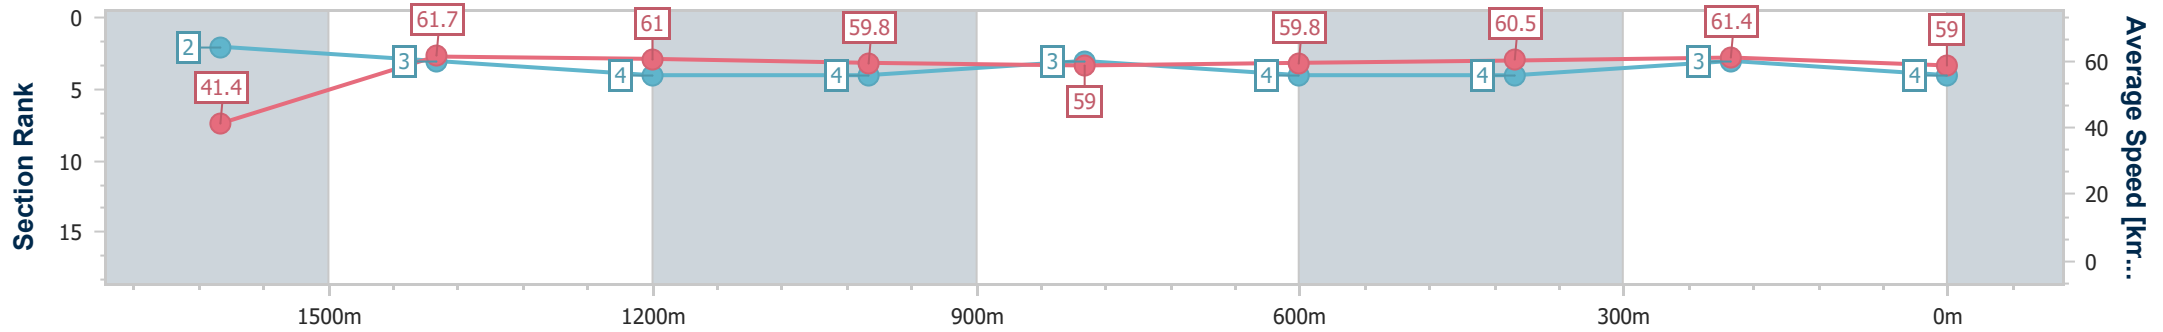

Horse/Jockey Name	No Going Back
Final Rank	4
Fastest Section Time (Section)	0:08.65 (Overall)
Top Speed [km/h] (Section)	62.3 (1600m)
Race State	Finished

Ipswich QLD Professional
Race 5: BARRIER REEF POOLS BENCHMARK 65 Handicap - 1700m

19 July 2024 - 14:43

Track Rating: Good 4, Weather: Fine, Rail Position: +8m Entire

Section	Overall	1600m	1400m	1200m	1000m	800m	600m	400m	200m
Section Times	1:44.08 [4] (0:08.65)	1:35.43 [2] (0:11.67)	1:23.76 [3] (0:11.81)	1:11.95 [4] (0:12.03)	0:59.92 [4] (0:12.14)	0:47.78 [3] (0:12.02)	0:35.76 [4] (0:11.88)	0:23.88 [4] (0:11.70)	0:12.18 [3] (0:12.18)
Average Speed [km/h]	41.4	61.7	61.0	59.8	59.0	59.8	60.5	61.4	59.0
Top Speed [km/h]	59.6	62.3	61.7	60.6	60.0	60.5	61.7	62.0	61.4
Avg. Dist. to Rail [m]	1.2	0.5	0.6	0.4	0.3	0.5	0.7	0.7	0.2
Avg. Stride Freq. [Hz]	2.1	2.3	2.2	2.2	2.2	2.2	2.2	2.3	2.3
Avg. Stride Length [m]	5.6	7.4	7.6	7.4	7.4	7.4	7.5	7.4	7.3

- [ ] Ranking at each section and finish
- -.-.- No data available at this section
- NA No data available