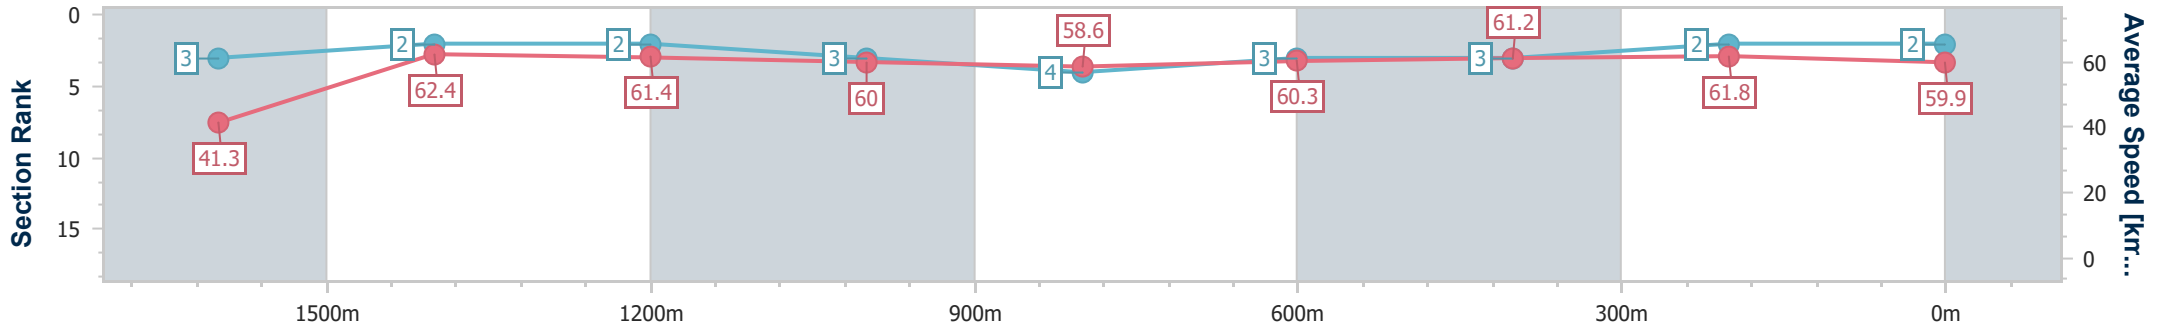

Horse/Jockey Name	Googaz
Final Rank	2
Fastest Section Time (Section)	0:08.69 (Overall)
Top Speed [km/h] (Section)	63.3 (1600m)
Race State	Finished

Ipswich QLD Professional
Race 5: BARRIER REEF POOLS BENCHMARK 65 Handicap - 1700m

19 July 2024 - 14:43

Track Rating: Good 4, Weather: Fine, Rail Position: +8m Entire

Section	Overall	1600m	1400m	1200m	1000m	800m	600m	400m	200m
Section Times	1:43.81 [2] (0:08.69)	1:35.12 [3] (0:11.60)	1:23.52 [2] (0:11.74)	1:11.78 [2] (0:12.00)	0:59.78 [3] (0:12.29)	0:47.49 [4] (0:11.95)	0:35.54 [3] (0:11.85)	0:23.69 [3] (0:11.67)	0:12.02 [2] (0:12.02)
Average Speed [km/h]	41.3	62.4	61.4	60.0	58.6	60.3	61.2	61.8	59.9
Top Speed [km/h]	59.7	63.3	62.6	60.9	59.4	61.5	62.2	62.6	61.4
Avg. Dist. to Rail [m]	7.8	2.4	0.4	0.3	0.5	0.5	1.0	1.1	1.4
Avg. Stride Freq. [Hz]	2.2	2.3	2.2	2.2	2.2	2.2	2.3	2.3	2.2
Avg. Stride Length [m]	5.4	7.6	7.6	7.4	7.5	7.6	7.5	7.4	7.4

- [ ] Ranking at each section and finish
- -.-.- No data available at this section
- NA No data available