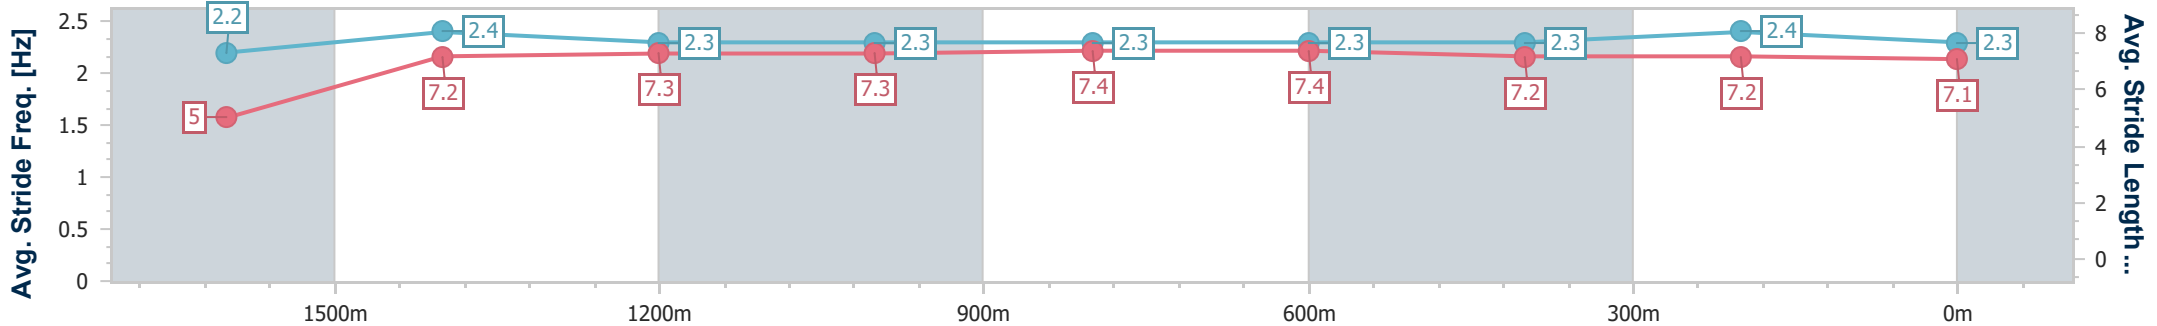

Horse/Jockey Name	Viadelamore
Final Rank	5
Fastest Section Time (Section)	0:09.12 (Overall)
Top Speed [km/h] (Section)	64.8 (1600m)
Race State	Finished

Ipswich QLD Professional
Race 5: BARRIER REEF POOLS BENCHMARK 65 Handicap - 1700m

19 July 2024 - 14:43

Track Rating: Good 4, Weather: Fine, Rail Position: +8m Entire

Section	Overall	1600m	1400m	1200m	1000m	800m	600m	400m	200m				
Section Times	1:44.15 [5] (0:09.12)	1:35.03 [8] (0:11.52)	1:23.51 [6] (0:11.83)	1:11.68 [7] (0:12.15)	0:59.53 [7] (0:11.98)	0:47.55 [6] (0:11.87)	0:35.68 [5] (0:11.89)	0:23.79 [6] (0:11.77)	0:12.02 [9] (0:12.02)				
Average Speed [km/h]	39.6	62.8	61.2	59.9	60.2	61.1	61.0	61.2	60.1				
Top Speed [km/h]	58.5	64.8	61.7	61.0	61.8	61.8	61.6	62.0	61.3				
Avg. Dist. to Rail [m]	8.1	3.6	2.0	2.0	2.2	1.7	1.9	1.7	3.1				
Avg. Stride Freq. [Hz]	2.2	2.4	2.3	2.3	2.3	2.3	2.3	2.4	2.3				
Avg. Stride Length [m]	5.0	7.2	7.3	7.3	7.4	7.4	7.2	7.2	7.1				

- [ ] Ranking at each section and finish
- -.-.- No data available at this section
- NA No data available