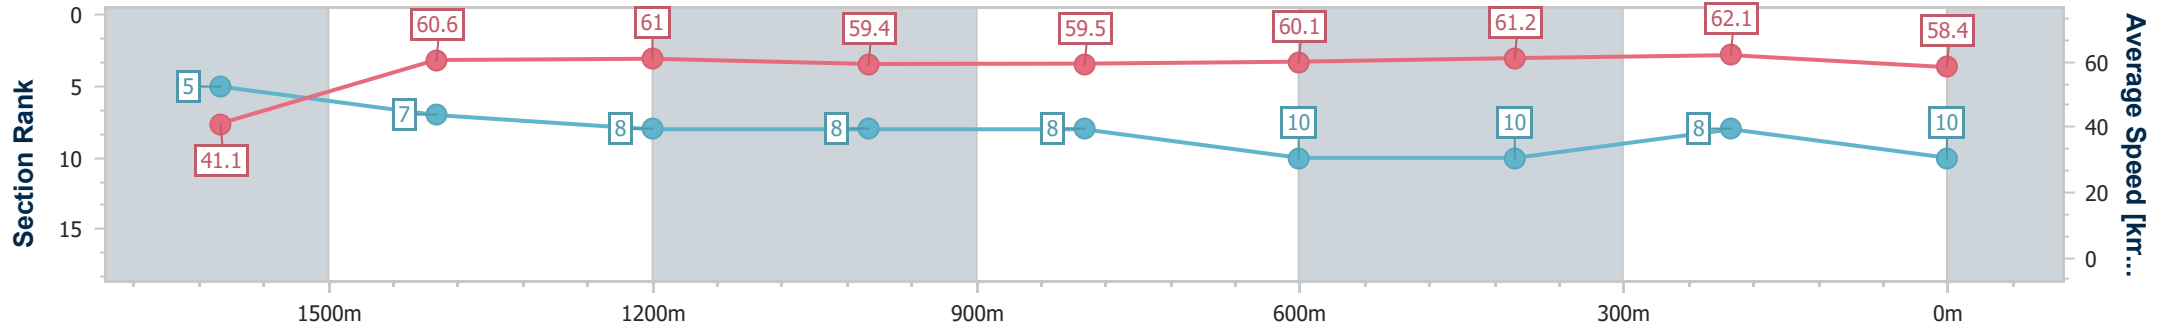

- [] Ranking at each section and finish
- .-.- No data available at this section
- NA No data available

Horse/Jockey Name	Diaco
Final Rank	10
Fastest Section Time (Section)	0:08.80 (Overall)
Top Speed [km/h] (Section)	63.3 (400m)
Race State	Finished

Ipswich QLD Professional
Race 5: BARRIER REEF POOLS BENCHMARK 65 Handicap - 1700m

19 July 2024 - 14:43

Track Rating: Good 4, Weather: Fine, Rail Position: +8m Entire

Section	Overall	1600m	1400m	1200m	1000m	800m	600m	400m	200m
Section Times	1:44.47 [10] (0:08.80)	1:35.67 [5] (0:11.87)	1:23.80 [7] (0:11.83)	1:11.97 [8] (0:12.17)	0:59.80 [8] (0:12.11)	0:47.69 [8] (0:12.00)	0:35.69 [10] (0:11.81)	0:23.88 [10] (0:11.54)	0:12.34 [8] (0:12.34)
Average Speed [km/h]	41.1	60.6	61.0	59.4	59.5	60.1	61.2	62.1	58.4
Top Speed [km/h]	58.2	62.1	61.7	60.2	60.7	61.2	62.1	63.3	62.1
Avg. Dist. to Rail [m]	3.5	1.2	0.4	0.4	0.7	0.4	0.6	0.3	0.3
Avg. Stride Freq. [Hz]	2.1	2.3	2.3	2.2	2.2	2.3	2.3	2.3	2.2
Avg. Stride Length [m]	5.6	7.2	7.4	7.3	7.4	7.4	7.4	7.5	7.3