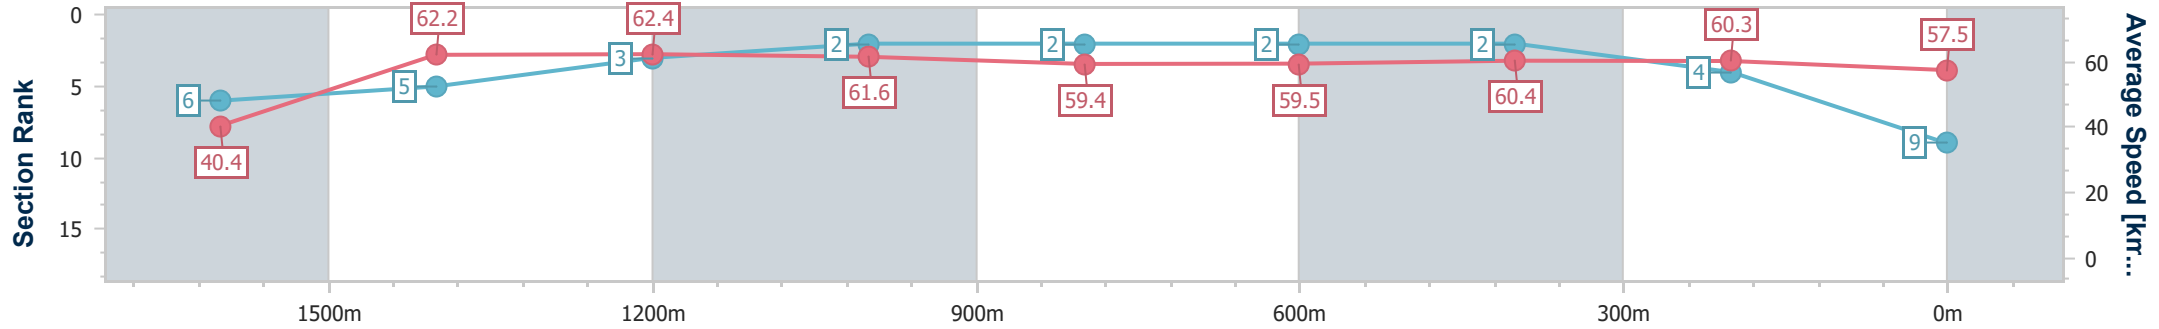

Horse/Jockey Name	Sienna's Award
Final Rank	9
Fastest Section Time (Section)	0:08.92 (Overall)
Top Speed [km/h] (Section)	63.6 (1600m)
Race State	Finished

Ipswich QLD Professional
Race 5: BARRIER REEF POOLS BENCHMARK 65 Handicap - 1700m

19 July 2024 - 14:43

Track Rating: Good 4, Weather: Fine, Rail Position: +8m Entire

Section	Overall	1600m	1400m	1200m	1000m	800m	600m	400m	200m
Section Times	1:44.44 [9] (0:08.92)	1:35.52 [6] (0:11.60)	1:23.92 [5] (0:11.59)	1:12.33 [3] (0:11.77)	1:00.56 [2] (0:12.13)	0:48.43 [2] (0:12.10)	0:36.33 [2] (0:11.92)	0:24.41 [2] (0:11.87)	0:12.54 [4] (0:12.54)
Average Speed [km/h]	40.4	62.2	62.4	61.6	59.4	59.5	60.4	60.3	57.5
Top Speed [km/h]	57.6	63.6	63.4	62.3	60.1	60.2	61.1	60.9	59.9
Avg. Dist. to Rail [m]	4.6	2.1	1.3	1.2	0.4	0.2	0.4	0.8	0.4
Avg. Stride Freq. [Hz]	2.2	2.5	2.4	2.4	2.4	2.4	2.4	2.5	2.3
Avg. Stride Length [m]	5.3	7.0	7.1	7.0	7.0	6.9	6.9	6.8	6.8

- [ ] Ranking at each section and finish
- -.-.- No data available at this section
- NA No data available