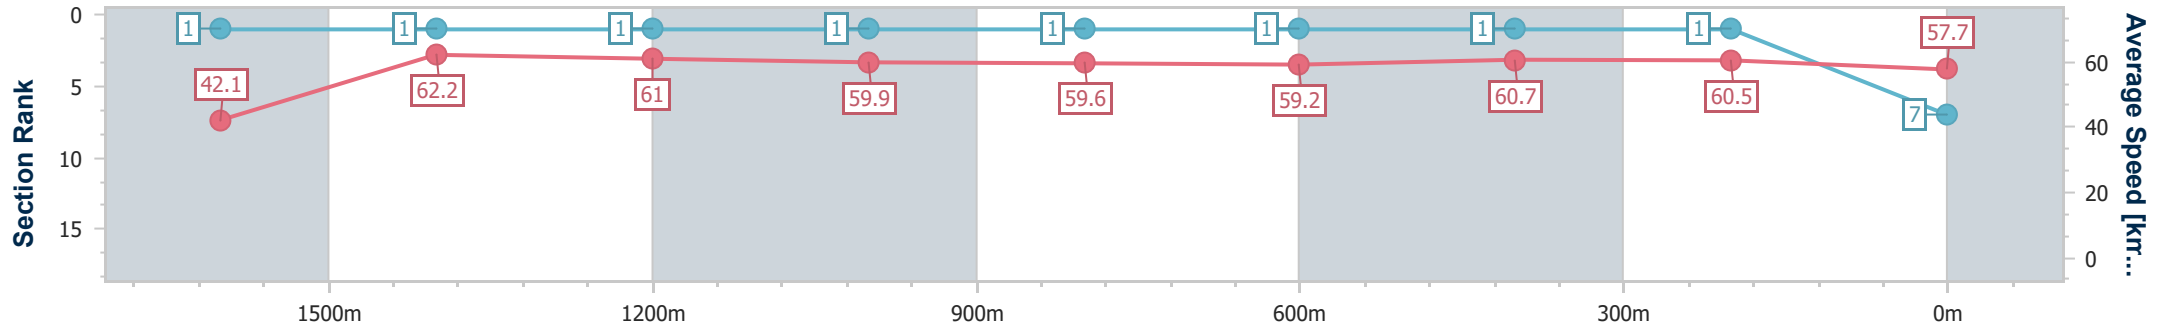

Horse/Jockey Name	Whisky Train
Final Rank	7
Fastest Section Time (Section)	0:08.53 (Overall)
Top Speed [km/h] (Section)	63.2 (1600m)
Race State	Finished

Ipswich QLD Professional
Race 5: BARRIER REEF POOLS BENCHMARK 65 Handicap - 1700m

19 July 2024 - 14:43

Track Rating: Good 4, Weather: Fine, Rail Position: +8m Entire

Section	Overall	1600m	1400m	1200m	1000m	800m	600m	400m	200m			
Section Times	1:44.26 [7] (0:08.53)	1:35.73 [1] (0:11.61)	1:24.12 [1] (0:11.73)	1:12.39 [1] (0:11.99)	1:00.40 [1] (0:12.11)	0:48.29 [1] (0:12.12)	0:36.17 [1] (0:11.83)	0:24.34 [1] (0:11.84)	0:12.50 [1] (0:12.50)			
Average Speed [km/h]	42.1	62.2	61.0	59.9	59.6	59.2	60.7	60.5	57.7			
Top Speed [km/h]	60.5	63.2	62.2	60.3	60.2	59.7	61.4	61.4	59.8			
Avg. Dist. to Rail [m]	5.5	0.9	0.5	0.4	0.3	0.4	0.9	1.6	1.6			
Avg. Stride Freq. [Hz]	2.2	2.3	2.3	2.2	2.2	2.3	2.3	2.4	2.3			
Avg. Stride Length [m]	5.5	7.5	7.5	7.4	7.4	7.3	7.2	7.2	7.0			

- [ ] Ranking at each section and finish
- -.-.- No data available at this section
- NA No data available