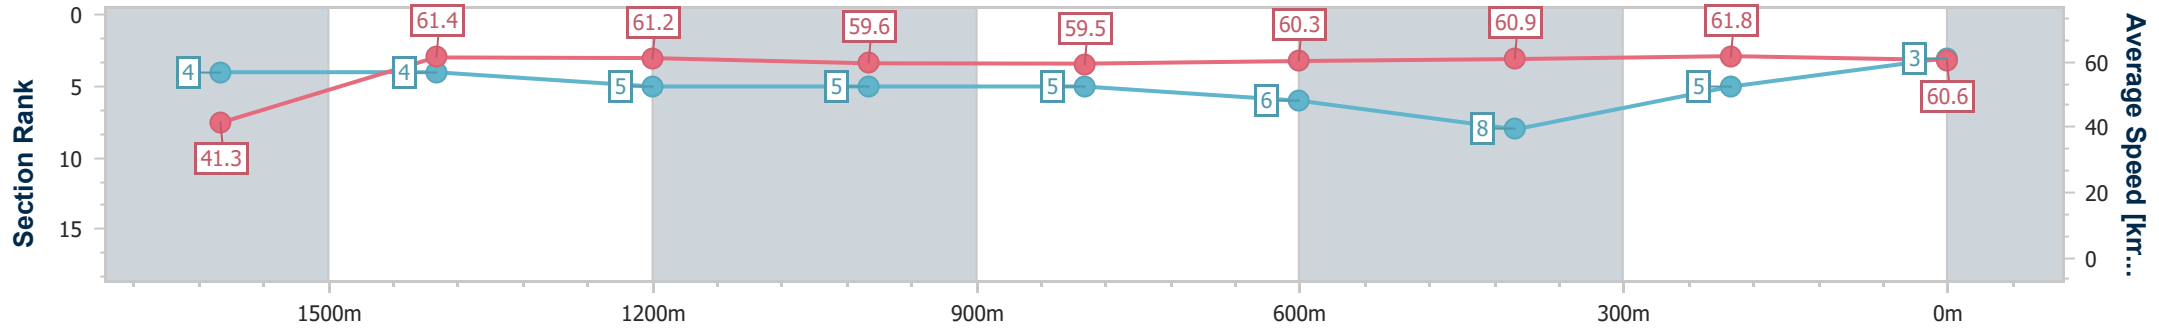

Horse/Jockey Name	Sly Corner
Final Rank	3
Fastest Section Time (Section)	0:08.71 (Overall)
Top Speed [km/h] (Section)	63.1 (1400m)
Race State	Finished

Ipswich QLD Professional
Race 5: BARRIER REEF POOLS BENCHMARK 65 Handicap - 1700m

19 July 2024 - 14:43

Track Rating: Good 4, Weather: Fine, Rail Position: +8m Entire

Section	Overall	1600m	1400m	1200m	1000m	800m	600m	400m	200m
Section Times	1:43.91 [3] (0:08.71)	1:35.20 [4] (0:11.74)	1:23.46 [4] (0:11.80)	1:11.66 [5] (0:12.17)	0:59.49 [5] (0:12.14)	0:47.35 [5] (0:11.97)	0:35.38 [6] (0:11.85)	0:23.53 [8] (0:11.66)	0:11.87 [5] (0:11.87)
Average Speed [km/h]	41.3	61.4	61.2	59.6	59.5	60.3	60.9	61.8	60.6
Top Speed [km/h]	59.2	62.0	63.1	60.3	59.9	61.2	61.9	62.4	62.0
Avg. Dist. to Rail [m]	2.5	1.0	1.0	1.3	1.1	0.7	1.0	1.1	2.6
Avg. Stride Freq. [Hz]	2.2	2.5	2.5	2.5	2.5	2.5	2.5	2.5	2.5
Avg. Stride Length [m]	5.3	6.7	6.7	6.7	6.7	6.7	6.8	6.8	6.6

- [ ] Ranking at each section and finish
- -.-.- No data available at this section
- NA No data available