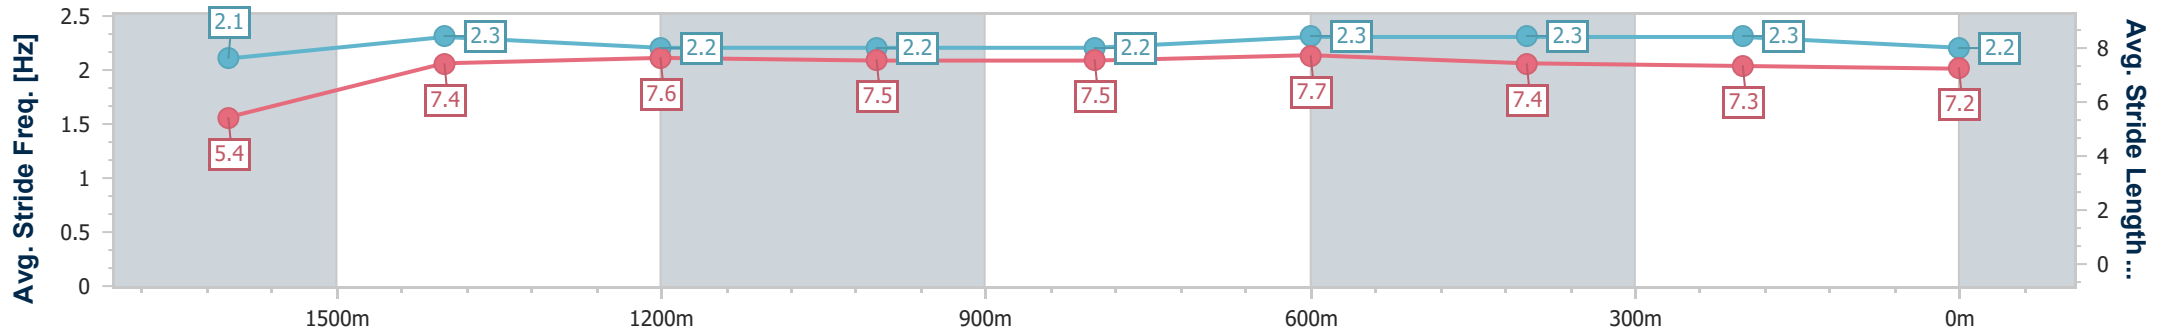

Ipswich QLD Professional
Race 5: BARRIER REEF POOLS BENCHMARK 65 Handicap - 1700m

19 July 2024 - 14:43

Track Rating: Good 4, Weather: Fine, Rail Position: +8m Entire

Section	Overall	1600m	1400m	1200m	1000m	800m	600m	400m	200m			
Section Times	1:44.53 [11] (0:09.22)	1:35.31 [11] (0:11.74)	1:23.57 [10] (0:11.83)	1:11.74 [10] (0:12.21)	0:59.53 [11] (0:12.10)	0:47.43 [12] (0:11.80)	0:35.63 [12] (0:11.75)	0:23.88 [12] (0:11.89)	0:11.99 [12] (0:11.99)			
Average Speed [km/h]	39.0	61.4	61.1	59.0	59.6	61.2	62.0	60.8	60.0			
Top Speed [km/h]	60.7	62.4	61.8	61.3	60.5	62.1	62.7	61.5	61.7			
Avg. Dist. to Rail [m]	6.4	1.3	0.9	0.8	0.9	0.8	2.4	2.5	3.9			
Avg. Stride Freq. [Hz]	2.2	2.4	2.4	2.3	2.4	2.4	2.5	2.5	2.4			
Avg. Stride Length [m]	5.1	7.1	7.2	7.0	7.0	7.1	7.0	6.8	6.8			

- [] Ranking at each section and finish
- .-.- No data available at this section
- NA No data available

Horse/Jockey Name	Mishani Missile
Final Rank	12
Fastest Section Time (Section)	0:09.14 (Overall)
Top Speed [km/h] (Section)	63.0 (800m)
Race State	Finished

Ipswich QLD Professional
Race 5: BARRIER REEF POOLS BENCHMARK 65 Handicap - 1700m

19 July 2024 - 14:43

Track Rating: Good 4, Weather: Fine, Rail Position: +8m Entire

Section	Overall	1600m	1400m	1200m	1000m	800m	600m	400m	200m
Section Times	1:44.87 [12] (0:09.14)	1:35.73 [10] (0:12.06)	1:23.67 [12] (0:11.84)	1:11.83 [12] (0:12.06)	0:59.77 [12] (0:11.91)	0:47.86 [11] (0:11.57)	0:36.29 [8] (0:11.77)	0:24.52 [5] (0:11.99)	0:12.53 [11] (0:12.53)
Average Speed [km/h]	39.3	59.9	60.8	59.9	60.5	62.7	61.6	60.8	57.6
Top Speed [km/h]	56.1	61.0	61.9	62.2	61.8	63.0	62.4	61.8	60.3
Avg. Dist. to Rail [m]	8.9	2.6	0.2	0.3	0.6	1.4	2.9	4.0	5.3
Avg. Stride Freq. [Hz]	2.1	2.3	2.2	2.2	2.2	2.3	2.3	2.3	2.2
Avg. Stride Length [m]	5.4	7.4	7.6	7.5	7.5	7.7	7.4	7.3	7.2