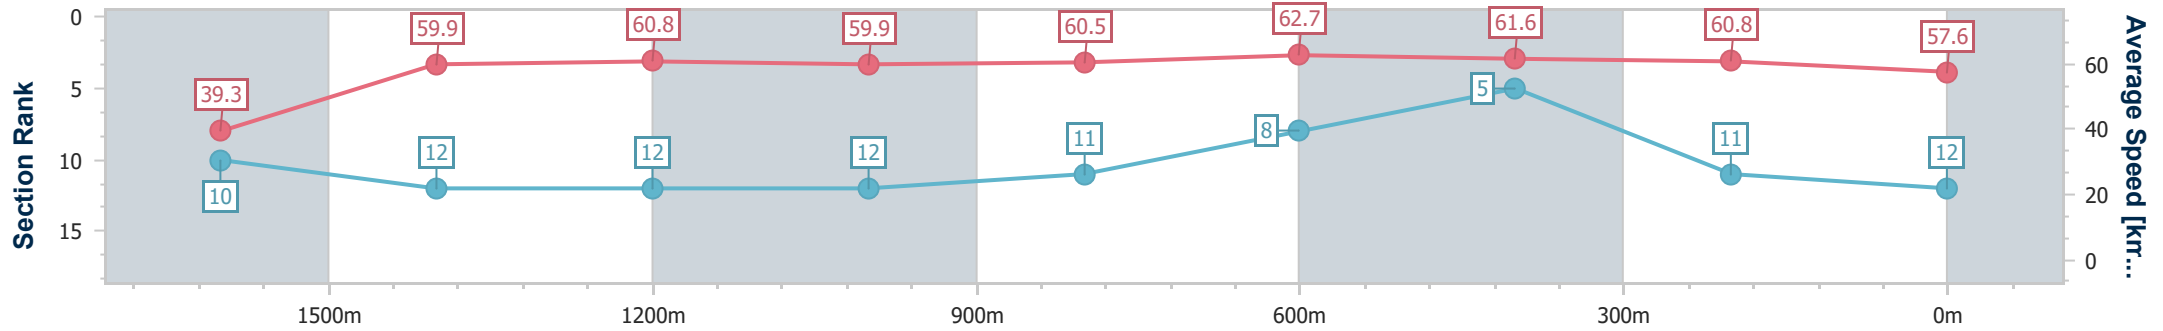

Ipswich QLD Professional
Race 5: BARRIER REEF POOLS BENCHMARK 65 Handicap - 1700m

19 July 2024 - 14:43

Track Rating: Good 4, Weather: Fine, Rail Position: +8m Entire

Section	Overall	1600m	1400m	1200m	1000m	800m	600m	400m	200m			
Section Times	1:44.53 [11] (0:09.22)	1:35.31 [11] (0:11.74)	1:23.57 [10] (0:11.83)	1:11.74 [10] (0:12.21)	0:59.53 [11] (0:12.10)	0:47.43 [12] (0:11.80)	0:35.63 [12] (0:11.75)	0:23.88 [12] (0:11.89)	0:11.99 [12] (0:11.99)			
Average Speed [km/h]	39.0	61.4	61.1	59.0	59.6	61.2	62.0	60.8	60.0			
Top Speed [km/h]	60.7	62.4	61.8	61.3	60.5	62.1	62.7	61.5	61.7			
Avg. Dist. to Rail [m]	6.4	1.3	0.9	0.8	0.9	0.8	2.4	2.5	3.9			
Avg. Stride Freq. [Hz]	2.2	2.4	2.4	2.3	2.4	2.4	2.5	2.5	2.4			
Avg. Stride Length [m]	5.1	7.1	7.2	7.0	7.0	7.1	7.0	6.8	6.8			

- [] Ranking at each section and finish
- .-.- No data available at this section
- NA No data available

Horse/Jockey Name	Mishani Missile
Final Rank	12
Fastest Section Time (Section)	0:09.14 (Overall)
Top Speed [km/h] (Section)	63.0 (800m)
Race State	Finished

Ipswich QLD Professional
Race 5: BARRIER REEF POOLS BENCHMARK 65 Handicap - 1700m

19 July 2024 - 14:43

Track Rating: Good 4, Weather: Fine, Rail Position: +8m Entire

Section	Overall	1600m	1400m	1200m	1000m	800m	600m	400m	200m
Section Times	1:44.87 [12] (0:09.14)	1:35.73 [10] (0:12.06)	1:23.67 [12] (0:11.84)	1:11.83 [12] (0:12.06)	0:59.77 [12] (0:11.91)	0:47.86 [11] (0:11.57)	0:36.29 [8] (0:11.77)	0:24.52 [5] (0:11.99)	0:12.53 [11] (0:12.53)
Average Speed [km/h]	39.3	59.9	60.8	59.9	60.5	62.7	61.6	60.8	57.6
Top Speed [km/h]	56.1	61.0	61.9	62.2	61.8	63.0	62.4	61.8	60.3
Avg. Dist. to Rail [m]	8.9	2.6	0.2	0.3	0.6	1.4	2.9	4.0	5.3
Avg. Stride Freq. [Hz]	2.1	2.3	2.2	2.2	2.2	2.3	2.3	2.3	2.2
Avg. Stride Length [m]	5.4	7.4	7.6	7.5	7.5	7.7	7.4	7.3	7.2