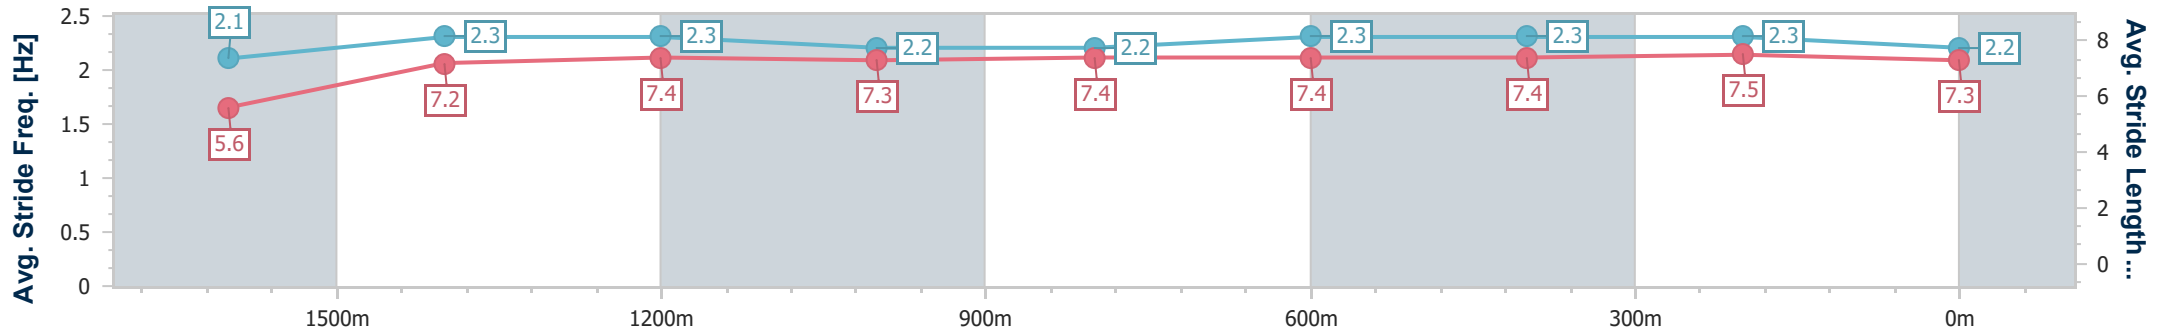

Ipswich QLD Professional
Race 5: BARRIER REEF POOLS BENCHMARK 65 Handicap - 1700m

19 July 2024 - 14:43

Track Rating: Good 4, Weather: Fine, Rail Position: +8m Entire

Section	Overall	1600m	1400m	1200m	1000m	800m	600m	400m	200m
Section Times	1:44.44 [9] (0:08.92)	1:35.52 [6] (0:11.60)	1:23.92 [5] (0:11.59)	1:12.33 [3] (0:11.77)	1:00.56 [2] (0:12.13)	0:48.43 [2] (0:12.10)	0:36.33 [2] (0:11.92)	0:24.41 [2] (0:11.87)	0:12.54 [4] (0:12.54)
Average Speed [km/h]	40.4	62.2	62.4	61.6	59.4	59.5	60.4	60.3	57.5
Top Speed [km/h]	57.6	63.6	63.4	62.3	60.1	60.2	61.1	60.9	59.9
Avg. Dist. to Rail [m]	4.6	2.1	1.3	1.2	0.4	0.2	0.4	0.8	0.4
Avg. Stride Freq. [Hz]	2.2	2.5	2.4	2.4	2.4	2.4	2.4	2.5	2.3
Avg. Stride Length [m]	5.3	7.0	7.1	7.0	7.0	6.9	6.9	6.8	6.8

- [] Ranking at each section and finish
- .-.- No data available at this section
- NA No data available

Horse/Jockey Name	Diaco
Final Rank	10
Fastest Section Time (Section)	0:08.80 (Overall)
Top Speed [km/h] (Section)	63.3 (400m)
Race State	Finished

Ipswich QLD Professional
Race 5: BARRIER REEF POOLS BENCHMARK 65 Handicap - 1700m

19 July 2024 - 14:43

Track Rating: Good 4, Weather: Fine, Rail Position: +8m Entire

Section	Overall	1600m	1400m	1200m	1000m	800m	600m	400m	200m
Section Times	1:44.47 [10] (0:08.80)	1:35.67 [5] (0:11.87)	1:23.80 [7] (0:11.83)	1:11.97 [8] (0:12.17)	0:59.80 [8] (0:12.11)	0:47.69 [8] (0:12.00)	0:35.69 [10] (0:11.81)	0:23.88 [10] (0:11.54)	0:12.34 [8] (0:12.34)
Average Speed [km/h]	41.1	60.6	61.0	59.4	59.5	60.1	61.2	62.1	58.4
Top Speed [km/h]	58.2	62.1	61.7	60.2	60.7	61.2	62.1	63.3	62.1
Avg. Dist. to Rail [m]	3.5	1.2	0.4	0.4	0.7	0.4	0.6	0.3	0.3
Avg. Stride Freq. [Hz]	2.1	2.3	2.3	2.2	2.2	2.3	2.3	2.3	2.2
Avg. Stride Length [m]	5.6	7.2	7.4	7.3	7.4	7.4	7.4	7.5	7.3