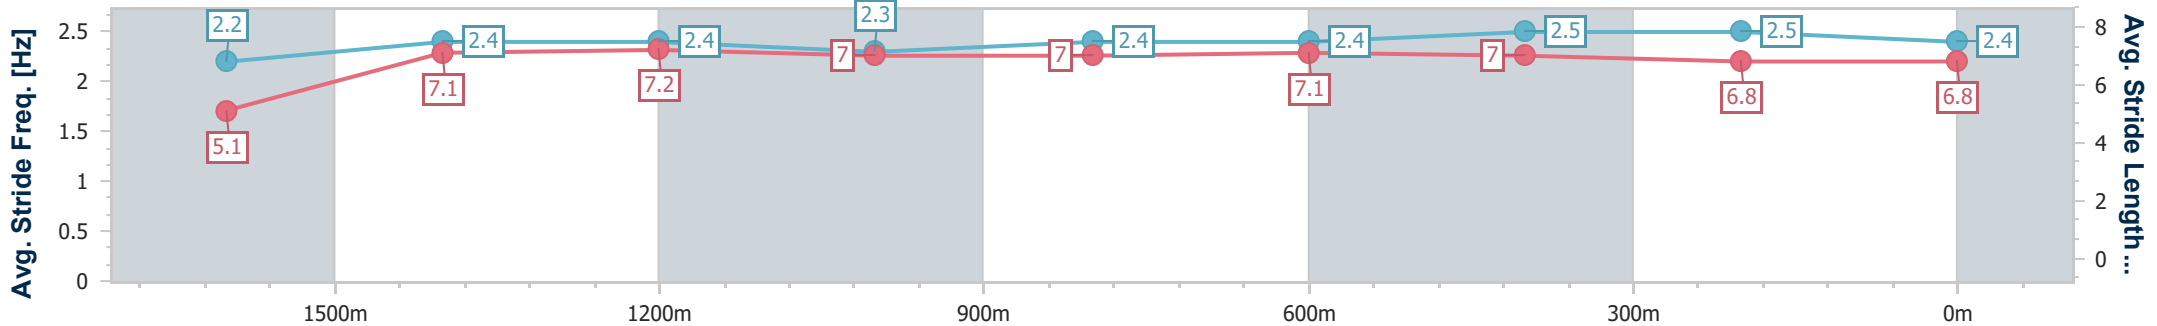

Ipswich QLD Professional
Race 5: BARRIER REEF POOLS BENCHMARK 65 Handicap - 1700m

19 July 2024 - 14:43

Track Rating: Good 4, Weather: Fine, Rail Position: +8m Entire

Section	Overall	1600m	1400m	1200m	1000m	800m	600m	400m	200m
Section Times	1:44.47 [10] (0:08.80)	1:35.67 [5] (0:11.87)	1:23.80 [7] (0:11.83)	1:11.97 [8] (0:12.17)	0:59.80 [8] (0:12.11)	0:47.69 [8] (0:12.00)	0:35.69 [10] (0:11.81)	0:23.88 [10] (0:11.54)	0:12.34 [8] (0:12.34)
Average Speed [km/h]	41.1	60.6	61.0	59.4	59.5	60.1	61.2	62.1	58.4
Top Speed [km/h]	58.2	62.1	61.7	60.2	60.7	61.2	62.1	63.3	62.1
Avg. Dist. to Rail [m]	3.5	1.2	0.4	0.4	0.7	0.4	0.6	0.3	0.3
Avg. Stride Freq. [Hz]	2.1	2.3	2.3	2.2	2.2	2.3	2.3	2.3	2.2
Avg. Stride Length [m]	5.6	7.2	7.4	7.3	7.4	7.4	7.4	7.5	7.3

- [] Ranking at each section and finish
- .-.- No data available at this section
- NA No data available

Horse/Jockey Name	Radiant Queen
Final Rank	11
Fastest Section Time (Section)	0:09.22 (Overall)
Top Speed [km/h] (Section)	62.7 (600m)
Race State	Finished

Ipswich QLD Professional
Race 5: BARRIER REEF POOLS BENCHMARK 65 Handicap - 1700m

19 July 2024 - 14:43

Track Rating: Good 4, Weather: Fine, Rail Position: +8m Entire

Section	Overall	1600m	1400m	1200m	1000m	800m	600m	400m	200m			
Section Times	1:44.53 [11] (0:09.22)	1:35.31 [11] (0:11.74)	1:23.57 [10] (0:11.83)	1:11.74 [10] (0:12.21)	0:59.53 [11] (0:12.10)	0:47.43 [12] (0:11.80)	0:35.63 [12] (0:11.75)	0:23.88 [12] (0:11.89)	0:11.99 [12] (0:11.99)			
Average Speed [km/h]	39.0	61.4	61.1	59.0	59.6	61.2	62.0	60.8	60.0			
Top Speed [km/h]	60.7	62.4	61.8	61.3	60.5	62.1	62.7	61.5	61.7			
Avg. Dist. to Rail [m]	6.4	1.3	0.9	0.8	0.9	0.8	2.4	2.5	3.9			
Avg. Stride Freq. [Hz]	2.2	2.4	2.4	2.3	2.4	2.4	2.5	2.5	2.4			
Avg. Stride Length [m]	5.1	7.1	7.2	7.0	7.0	7.1	7.0	6.8	6.8			