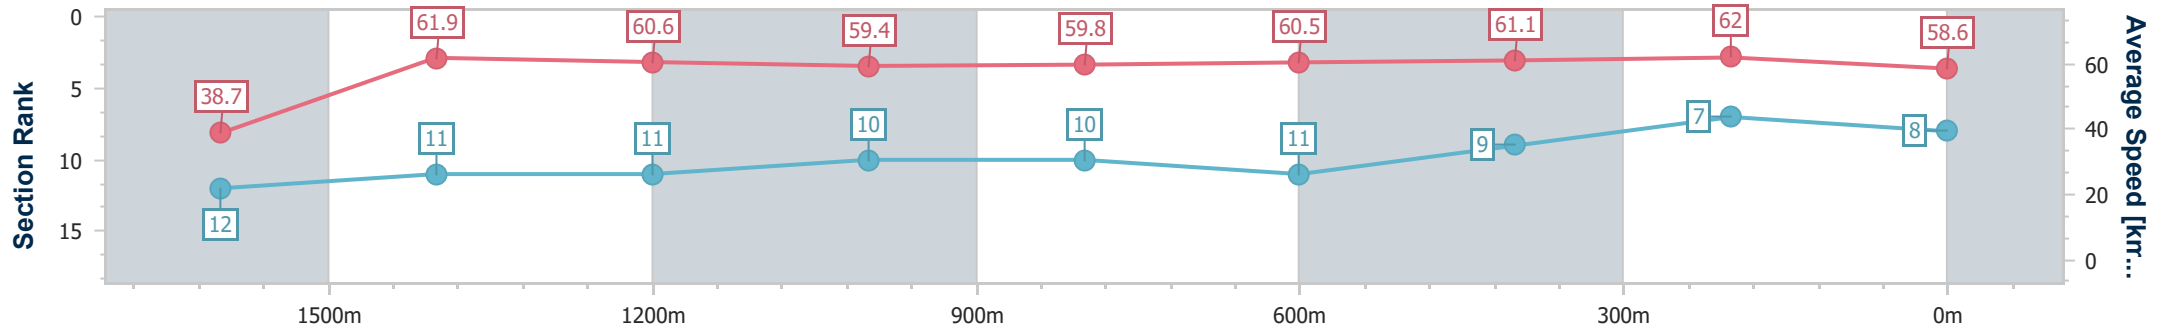

Horse/Jockey Name	The Love Rocket
Final Rank	8
Fastest Section Time (Section)	0:09.35 (Overall)
Top Speed [km/h] (Section)	63.6 (1600m)
Race State	Finished

Ipswich QLD Professional
Race 5: BARRIER REEF POOLS BENCHMARK 65 Handicap - 1700m

19 July 2024 - 14:43

Track Rating: Good 4, Weather: Fine, Rail Position: +8m Entire

Section	Overall	1600m	1400m	1200m	1000m	800m	600m	400m	200m				
Section Times	1:44.37 [8] (0:09.35)	1:35.02 [12] (0:11.64)	1:23.38 [11] (0:11.82)	1:11.56 [11] (0:12.08)	0:59.48 [10] (0:12.04)	0:47.44 [10] (0:11.89)	0:35.55 [11] (0:11.73)	0:23.82 [9] (0:11.55)	0:12.27 [7] (0:12.27)				
Average Speed [km/h]	38.7	61.9	60.6	59.4	59.8	60.5	61.1	62.0	58.6				
Top Speed [km/h]	57.5	63.6	61.6	60.8	60.5	60.9	61.5	62.8	62.1				
Avg. Dist. to Rail [m]	9.7	0.6	0.5	0.8	0.1	0.6	1.0	1.3	1.3				
Avg. Stride Freq. [Hz]	1.9	2.2	2.2	2.1	2.1	2.2	2.2	2.2	2.1				
Avg. Stride Length [m]	5.7	7.9	7.8	7.7	7.7	7.7	7.7	7.8	7.7				

- [ ] Ranking at each section and finish
- -.-.- No data available at this section
- NA No data available