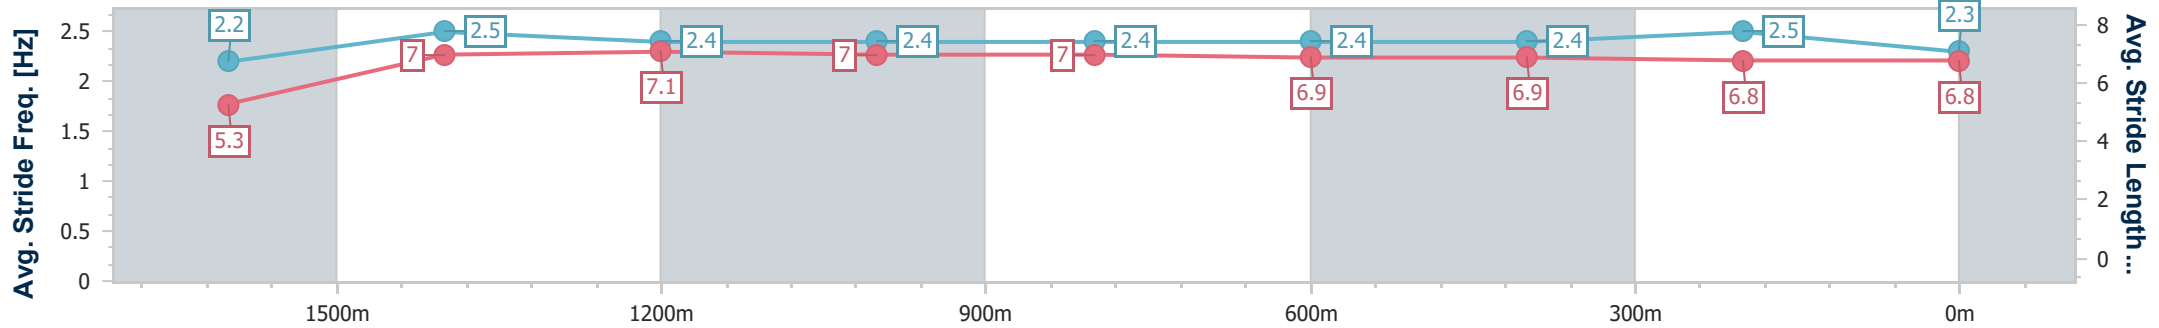

Ipswich QLD Professional
Race 5: BARRIER REEF POOLS BENCHMARK 65 Handicap - 1700m

19 July 2024 - 14:43

Track Rating: Good 4, Weather: Fine, Rail Position: +8m Entire

Section	Overall	1600m	1400m	1200m	1000m	800m	600m	400m	200m				
Section Times	1:44.37 [8] (0:09.35)	1:35.02 [12] (0:11.64)	1:23.38 [11] (0:11.82)	1:11.56 [11] (0:12.08)	0:59.48 [10] (0:12.04)	0:47.44 [10] (0:11.89)	0:35.55 [11] (0:11.73)	0:23.82 [9] (0:11.55)	0:12.27 [7] (0:12.27)				
Average Speed [km/h]	38.7	61.9	60.6	59.4	59.8	60.5	61.1	62.0	58.6				
Top Speed [km/h]	57.5	63.6	61.6	60.8	60.5	60.9	61.5	62.8	62.1				
Avg. Dist. to Rail [m]	9.7	0.6	0.5	0.8	0.1	0.6	1.0	1.3	1.3				
Avg. Stride Freq. [Hz]	1.9	2.2	2.2	2.1	2.1	2.2	2.2	2.2	2.1				
Avg. Stride Length [m]	5.7	7.9	7.8	7.7	7.7	7.7	7.7	7.8	7.7				

- [] Ranking at each section and finish
- .-.- No data available at this section
- NA No data available

Horse/Jockey Name	Sienna's Award
Final Rank	9
Fastest Section Time (Section)	0:08.92 (Overall)
Top Speed [km/h] (Section)	63.6 (1600m)
Race State	Finished

Ipswich QLD Professional
Race 5: BARRIER REEF POOLS BENCHMARK 65 Handicap - 1700m

19 July 2024 - 14:43

Track Rating: Good 4, Weather: Fine, Rail Position: +8m Entire

Section	Overall	1600m	1400m	1200m	1000m	800m	600m	400m	200m
Section Times	1:44.44 [9] (0:08.92)	1:35.52 [6] (0:11.60)	1:23.92 [5] (0:11.59)	1:12.33 [3] (0:11.77)	1:00.56 [2] (0:12.13)	0:48.43 [2] (0:12.10)	0:36.33 [2] (0:11.92)	0:24.41 [2] (0:11.87)	0:12.54 [4] (0:12.54)
Average Speed [km/h]	40.4	62.2	62.4	61.6	59.4	59.5	60.4	60.3	57.5
Top Speed [km/h]	57.6	63.6	63.4	62.3	60.1	60.2	61.1	60.9	59.9
Avg. Dist. to Rail [m]	4.6	2.1	1.3	1.2	0.4	0.2	0.4	0.8	0.4
Avg. Stride Freq. [Hz]	2.2	2.5	2.4	2.4	2.4	2.4	2.4	2.5	2.3
Avg. Stride Length [m]	5.3	7.0	7.1	7.0	7.0	6.9	6.9	6.8	6.8