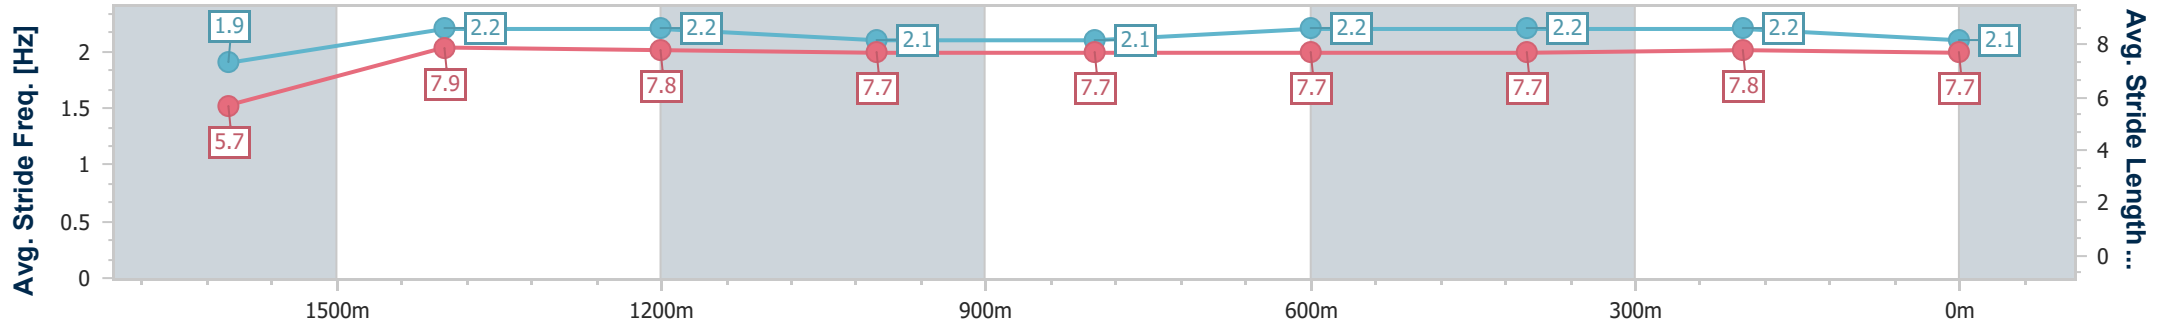

- [] Ranking at each section and finish
- .-.- No data available at this section
- NA No data available

Horse/Jockey Name	The Love Rocket
Final Rank	8
Fastest Section Time (Section)	0:09.35 (Overall)
Top Speed [km/h] (Section)	63.6 (1600m)
Race State	Finished

Ipswich QLD Professional
Race 5: BARRIER REEF POOLS BENCHMARK 65 Handicap - 1700m

19 July 2024 - 14:43

Track Rating: Good 4, Weather: Fine, Rail Position: +8m Entire

Section	Overall	1600m	1400m	1200m	1000m	800m	600m	400m	200m				
Section Times	1:44.37 [8] (0:09.35)	1:35.02 [12] (0:11.64)	1:23.38 [11] (0:11.82)	1:11.56 [11] (0:12.08)	0:59.48 [10] (0:12.04)	0:47.44 [10] (0:11.89)	0:35.55 [11] (0:11.73)	0:23.82 [9] (0:11.55)	0:12.27 [7] (0:12.27)				
Average Speed [km/h]	38.7	61.9	60.6	59.4	59.8	60.5	61.1	62.0	58.6				
Top Speed [km/h]	57.5	63.6	61.6	60.8	60.5	60.9	61.5	62.8	62.1				
Avg. Dist. to Rail [m]	9.7	0.6	0.5	0.8	0.1	0.6	1.0	1.3	1.3				
Avg. Stride Freq. [Hz]	1.9	2.2	2.2	2.1	2.1	2.2	2.2	2.2	2.1				
Avg. Stride Length [m]	5.7	7.9	7.8	7.7	7.7	7.7	7.7	7.8	7.7				