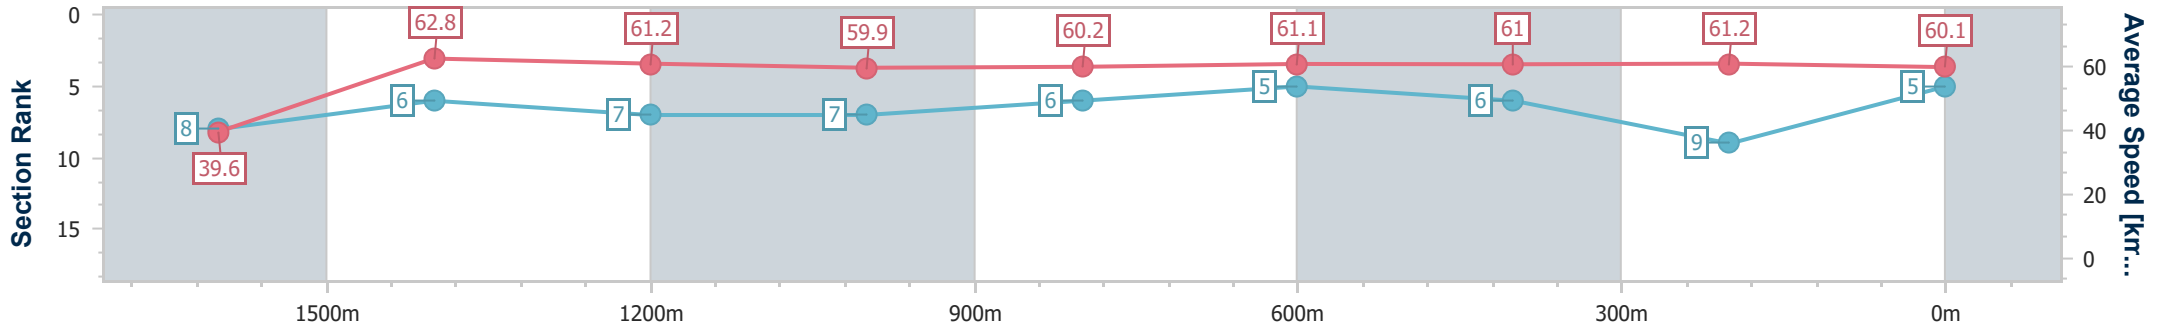

Horse/Jockey Name	Viadelamore
Final Rank	5
Fastest Section Time (Section)	0:09.12 (Overall)
Top Speed [km/h] (Section)	64.8 (1600m)
Race State	Finished

Ipswich QLD Professional
Race 5: BARRIER REEF POOLS BENCHMARK 65 Handicap - 1700m

19 July 2024 - 14:43

Track Rating: Good 4, Weather: Fine, Rail Position: +8m Entire

Section	Overall	1600m	1400m	1200m	1000m	800m	600m	400m	200m				
Section Times	1:44.15 [5] (0:09.12)	1:35.03 [8] (0:11.52)	1:23.51 [6] (0:11.83)	1:11.68 [7] (0:12.15)	0:59.53 [7] (0:11.98)	0:47.55 [6] (0:11.87)	0:35.68 [5] (0:11.89)	0:23.79 [6] (0:11.77)	0:12.02 [9] (0:12.02)				
Average Speed [km/h]	39.6	62.8	61.2	59.9	60.2	61.1	61.0	61.2	60.1				
Top Speed [km/h]	58.5	64.8	61.7	61.0	61.8	61.8	61.6	62.0	61.3				
Avg. Dist. to Rail [m]	8.1	3.6	2.0	2.0	2.2	1.7	1.9	1.7	3.1				
Avg. Stride Freq. [Hz]	2.2	2.4	2.3	2.3	2.3	2.3	2.3	2.4	2.3				
Avg. Stride Length [m]	5.0	7.2	7.3	7.3	7.4	7.4	7.2	7.2	7.1				

- [ ] Ranking at each section and finish
- -.-.- No data available at this section
- NA No data available