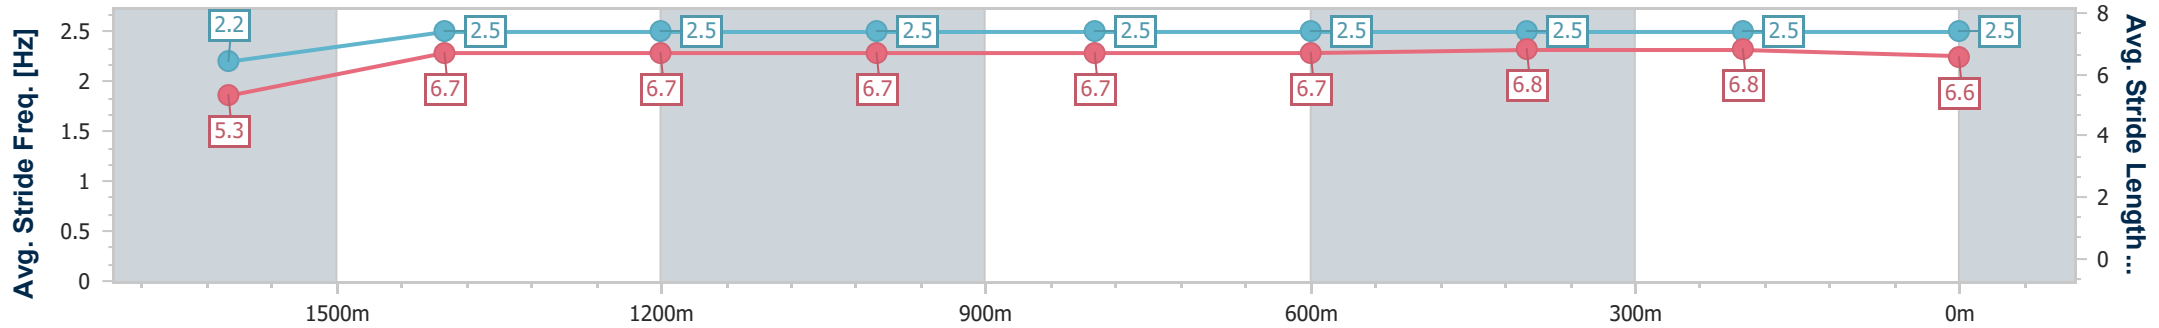

Horse/Jockey Name	Sly Corner
Final Rank	3
Fastest Section Time (Section)	0:08.71 (Overall)
Top Speed [km/h] (Section)	63.1 (1400m)
Race State	Finished

Ipswich QLD Professional
Race 5: BARRIER REEF POOLS BENCHMARK 65 Handicap - 1700m

19 July 2024 - 14:43

Track Rating: Good 4, Weather: Fine, Rail Position: +8m Entire

Section	Overall	1600m	1400m	1200m	1000m	800m	600m	400m	200m
Section Times	1:43.91 [3] (0:08.71)	1:35.20 [4] (0:11.74)	1:23.46 [4] (0:11.80)	1:11.66 [5] (0:12.17)	0:59.49 [5] (0:12.14)	0:47.35 [5] (0:11.97)	0:35.38 [6] (0:11.85)	0:23.53 [8] (0:11.66)	0:11.87 [5] (0:11.87)
Average Speed [km/h]	41.3	61.4	61.2	59.6	59.5	60.3	60.9	61.8	60.6
Top Speed [km/h]	59.2	62.0	63.1	60.3	59.9	61.2	61.9	62.4	62.0
Avg. Dist. to Rail [m]	2.5	1.0	1.0	1.3	1.1	0.7	1.0	1.1	2.6
Avg. Stride Freq. [Hz]	2.2	2.5	2.5	2.5	2.5	2.5	2.5	2.5	2.5
Avg. Stride Length [m]	5.3	6.7	6.7	6.7	6.7	6.7	6.8	6.8	6.6

- [ ] Ranking at each section and finish
- -.-.- No data available at this section
- NA No data available