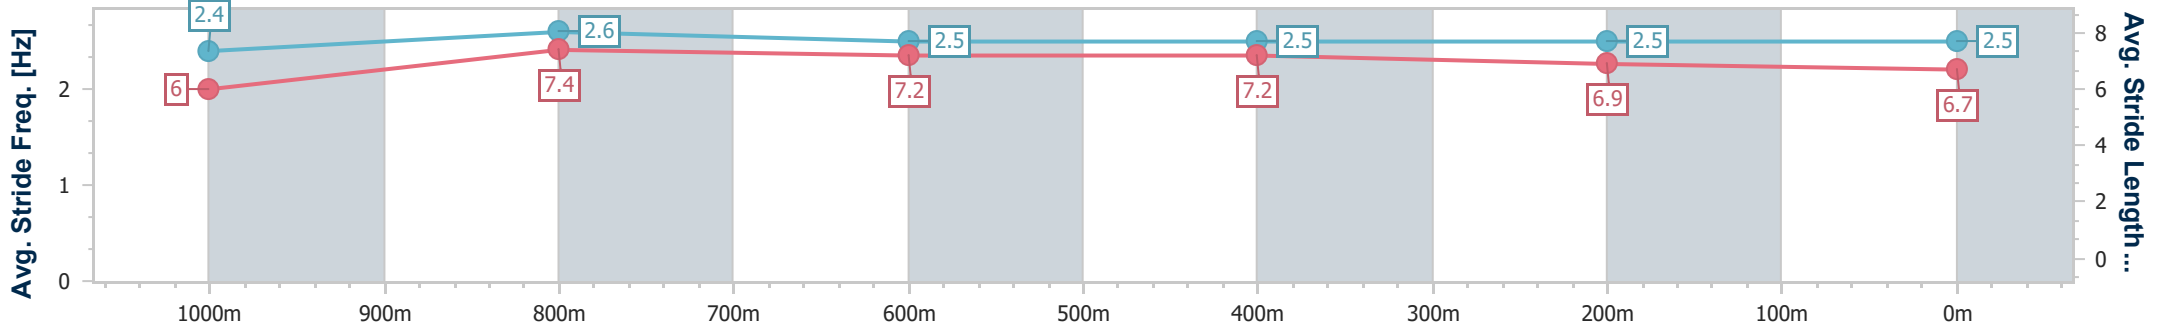

Horse/Jockey Name	Iring
Final Rank	6
Fastest Section Time (Section)	0:10.58 (1000m)
Top Speed [km/h] (Section)	69.4 (Overall)
Race State	Finished

Aquis Park Gold Coast Poly QLD Professional
Race 6: NOVOTEL BRISBANE AIRPORT HOTEL BENCHMARK
65 Handicap - 1200m
20 July 2024 - 15:14

Track Rating: Synthetic, Weather: Fine, Rail Position: True

Section	Overall	1000m	800m	600m	400m	200m
Section Times	1:10.59 [6] (0:13.78)	0:56.81 [8] (0:10.58)	0:46.23 [8] (0:11.05)	0:35.18 [7] (0:11.38)	0:23.80 [6] (0:11.62)	0:12.18 [5] (0:12.18)
Average Speed [km/h]	52.3	68.0	64.9	63.3	61.8	59.6
Top Speed [km/h]	69.4	69.4	68.0	64.1	62.7	61.3
Avg. Dist. to Rail [m]	0.5	0.4	0.7	0.3	0.4	0.6
Avg. Stride Freq. [Hz]	2.4	2.6	2.5	2.5	2.5	2.5
Avg. Stride Length [m]	6.0	7.4	7.2	7.2	6.9	6.7

- [ ] Ranking at each section and finish
- -.-.- No data available at this section
- NA No data available