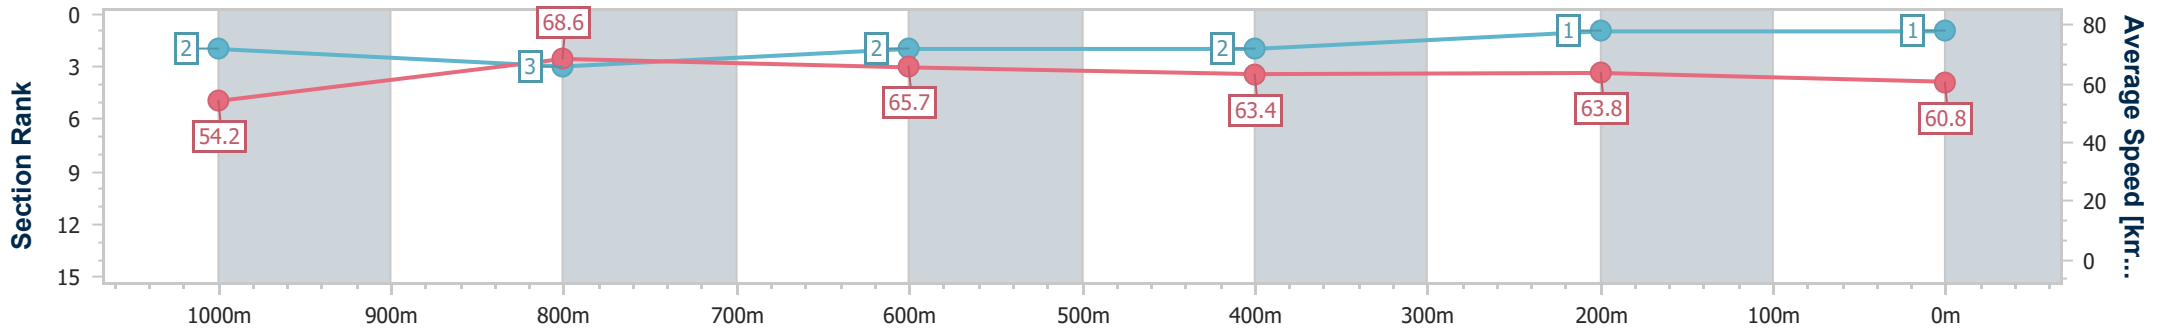

Horse/Jockey Name	Zouperb
Final Rank	1
Fastest Section Time (Section)	0:10.56 (1000m)
Top Speed [km/h] (Section)	70.4 (1000m)
Race State	Finished

Aquis Park Gold Coast Poly QLD Professional
Race 6: NOVOTEL BRISBANE AIRPORT HOTEL BENCHMARK
65 Handicap - 1200m

20 July 2024 - 15:14

Track Rating: Synthetic, Weather: Fine, Rail Position: True

Section	Overall	1000m	800m	600m	400m	200m
Section Times	1:09.70 [1] (0:13.30)	0:56.40 [2] (0:10.56)	0:45.84 [3] (0:11.15)	0:34.69 [2] (0:11.47)	0:23.22 [2] (0:11.35)	0:11.87 [1] (0:11.87)
Average Speed [km/h]	54.2	68.6	65.7	63.4	63.8	60.8
Top Speed [km/h]	70.3	70.4	66.2	65.4	64.8	63.0
Avg. Dist. to Rail [m]	5.4	2.6	2.4	2.8	2.0	1.0
Avg. Stride Freq. [Hz]	2.3	2.4	2.3	2.3	2.3	2.2
Avg. Stride Length [m]	6.4	8.0	7.9	7.7	7.6	7.5

- [ ] Ranking at each section and finish
- -.-.- No data available at this section
- NA No data available