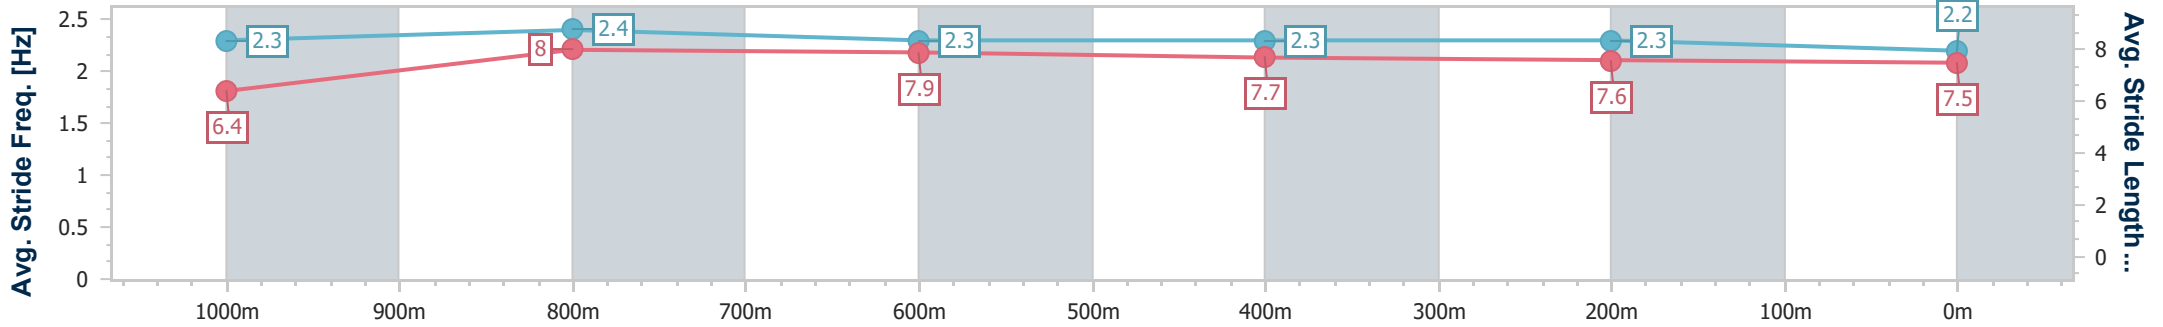

Horse/Jockey Name	Zouperb
Final Rank	1
Fastest Section Time (Section)	0:10.56 (1000m)
Top Speed [km/h] (Section)	70.4 (1000m)
Race State	Finished

Aquis Park Gold Coast Poly QLD Professional
Race 6: NOVOTEL BRISBANE AIRPORT HOTEL BENCHMARK
65 Handicap - 1200m

20 July 2024 - 15:14

Track Rating: Synthetic, Weather: Fine, Rail Position: True

Section	Overall	1000m	800m	600m	400m	200m
Section Times	1:09.70 [1] (0:13.30)	0:56.40 [2] (0:10.56)	0:45.84 [3] (0:11.15)	0:34.69 [2] (0:11.47)	0:23.22 [2] (0:11.35)	0:11.87 [1] (0:11.87)
Average Speed [km/h]	54.2	68.6	65.7	63.4	63.8	60.8
Top Speed [km/h]	70.3	70.4	66.2	65.4	64.8	63.0
Avg. Dist. to Rail [m]	5.4	2.6	2.4	2.8	2.0	1.0
Avg. Stride Freq. [Hz]	2.3	2.4	2.3	2.3	2.3	2.2
Avg. Stride Length [m]	6.4	8.0	7.9	7.7	7.6	7.5

- [ ] Ranking at each section and finish
- -.-.- No data available at this section
- NA No data available