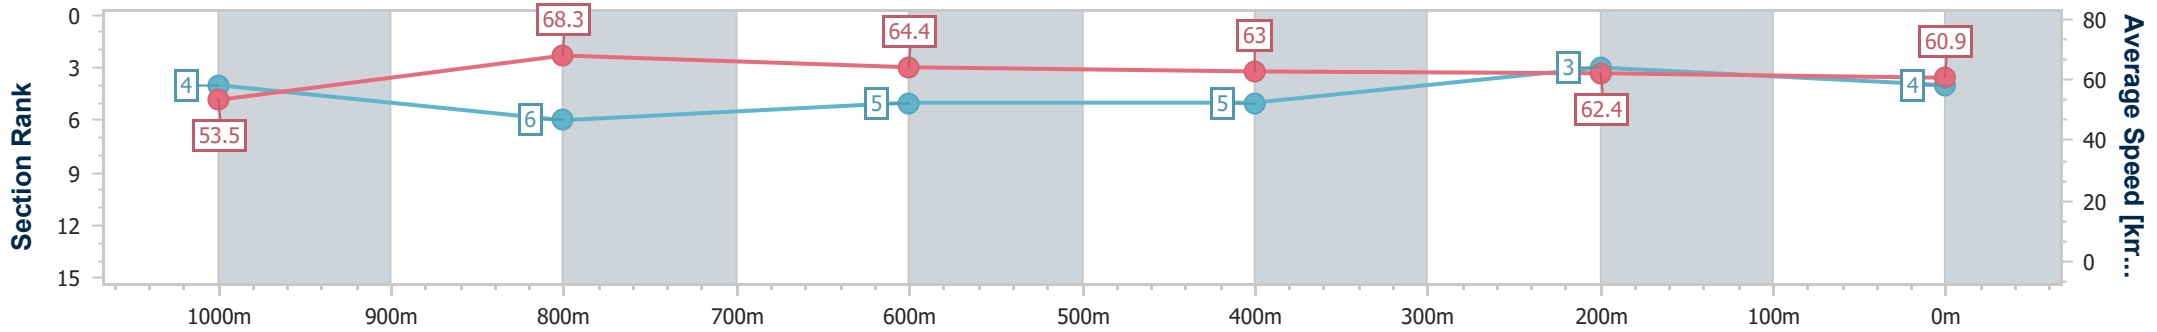

Horse/Jockey Name	Galaxy General
Final Rank	4
Fastest Section Time (Section)	0:10.58 (1000m)
Top Speed [km/h] (Section)	69.1 (1000m)
Race State	Finished

Aquis Park Gold Coast Poly QLD Professional
Race 6: NOVOTEL BRISBANE AIRPORT HOTEL BENCHMARK 65 Handicap - 1200m
20 July 2024 - 15:14

Track Rating: Synthetic, Weather: Fine, Rail Position: True

Section	Overall	1000m	800m	600m	400m	200m
Section Times	1:10.23 [4] (0:13.41)	0:56.82 [4] (0:10.58)	0:46.24 [6] (0:11.20)	0:35.04 [5] (0:11.54)	0:23.50 [5] (0:11.60)	0:11.90 [3] (0:11.90)
Average Speed [km/h]	53.5	68.3	64.4	63.0	62.4	60.9
Top Speed [km/h]	67.8	69.1	66.6	64.8	64.7	62.4
Avg. Dist. to Rail [m]	1.4	0.4	0.6	1.6	3.5	3.5
Avg. Stride Freq. [Hz]	2.5	2.5	2.4	2.4	2.4	2.4
Avg. Stride Length [m]	5.9	7.6	7.4	7.3	7.2	7.1

- [ ] Ranking at each section and finish
- -.-.- No data available at this section
- NA No data available