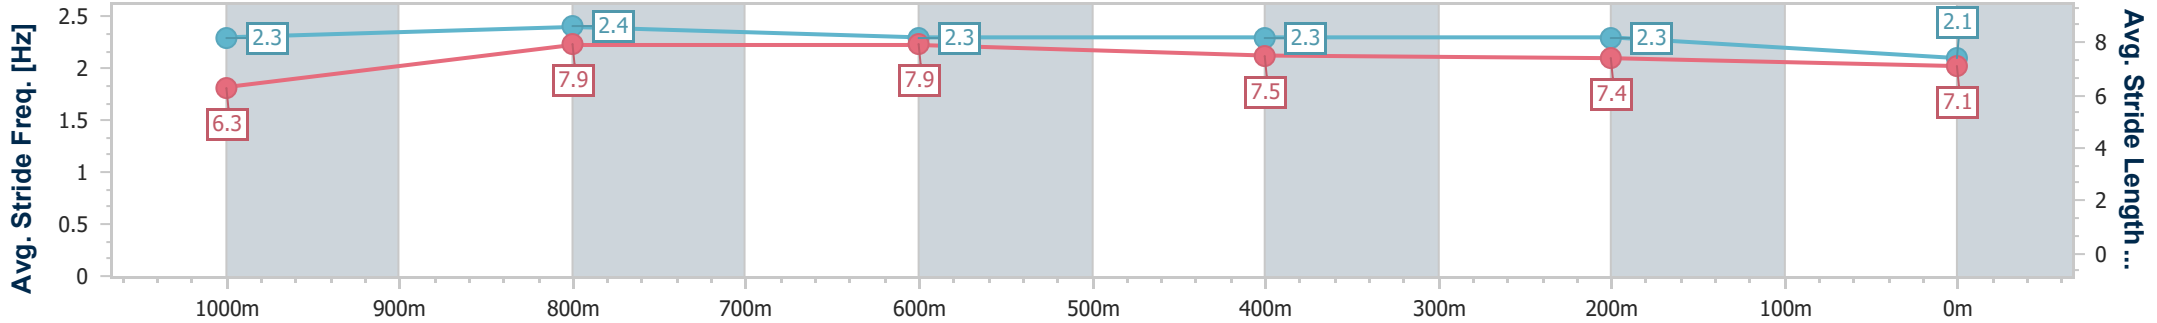

- [] Ranking at each section and finish
- .-.- No data available at this section
- NA No data available

Horse/Jockey Name	Swanic Boom
Final Rank	8
Fastest Section Time (Section)	0:10.53 (1000m)
Top Speed [km/h] (Section)	70.2 (1000m)
Race State	Finished

- [] Ranking at each section and finish
- .-.- No data available at this section
- NA No data available