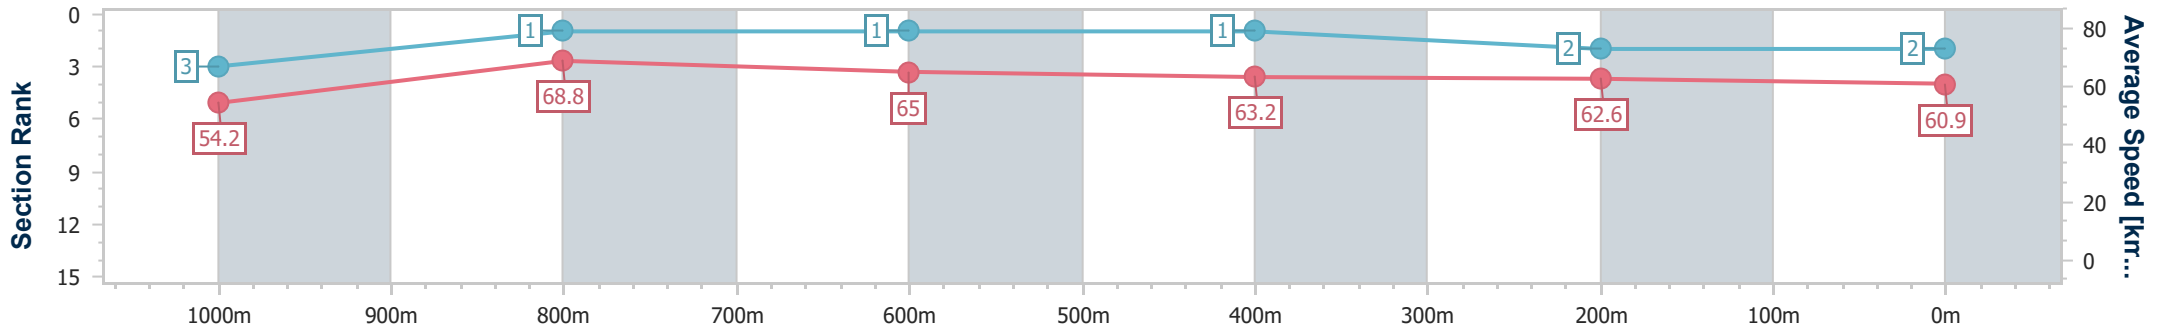

Aquis Park Gold Coast Poly QLD Professional
 Race 6: NOVOTEL BRISBANE AIRPORT HOTEL BENCHMARK
 65 Handicap - 1200m
 20 July 2024 - 15:14

Track Rating: Synthetic, Weather: Fine, Rail Position: True

Section	Overall	1000m	800m	600m	400m	200m
Section Times	1:09.75 [2] (0:13.32)	0:56.43 [3] (0:10.49)	0:45.94 [1] (0:11.10)	0:34.84 [1] (0:11.42)	0:23.42 [1] (0:11.53)	0:11.89 [2] (0:11.89)
Average Speed [km/h]	54.2	68.8	65.0	63.2	62.6	60.9
Top Speed [km/h]	69.3	71.3	67.3	65.1	63.6	62.6
Avg. Dist. to Rail [m]	0.4	1.1	0.7	0.5	0.4	0.1
Avg. Stride Freq. [Hz]	2.4	2.5	2.4	2.4	2.4	2.3
Avg. Stride Length [m]	6.3	7.8	7.6	7.4	7.3	7.1