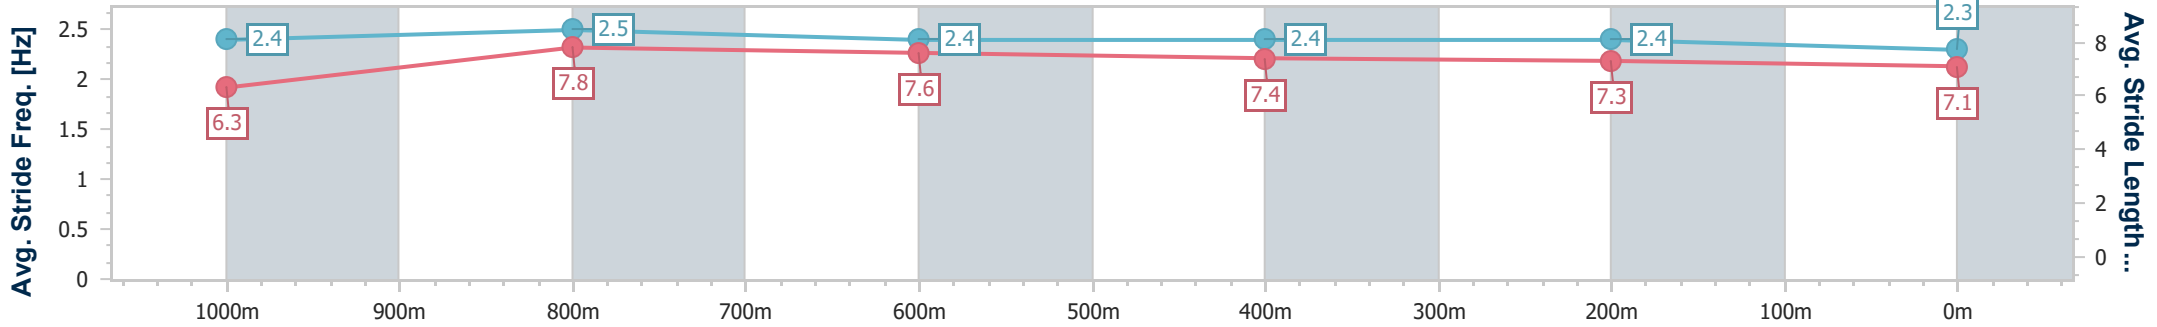

Aquis Park Gold Coast Poly QLD Professional
 Race 6: NOVOTEL BRISBANE AIRPORT HOTEL BENCHMARK
 65 Handicap - 1200m
 20 July 2024 - 15:14

Track Rating: Synthetic, Weather: Fine, Rail Position: True

Section	Overall	1000m	800m	600m	400m	200m
Section Times	1:09.75 [2] (0:13.32)	0:56.43 [3] (0:10.49)	0:45.94 [1] (0:11.10)	0:34.84 [1] (0:11.42)	0:23.42 [1] (0:11.53)	0:11.89 [2] (0:11.89)
Average Speed [km/h]	54.2	68.8	65.0	63.2	62.6	60.9
Top Speed [km/h]	69.3	71.3	67.3	65.1	63.6	62.6
Avg. Dist. to Rail [m]	0.4	1.1	0.7	0.5	0.4	0.1
Avg. Stride Freq. [Hz]	2.4	2.5	2.4	2.4	2.4	2.3
Avg. Stride Length [m]	6.3	7.8	7.6	7.4	7.3	7.1