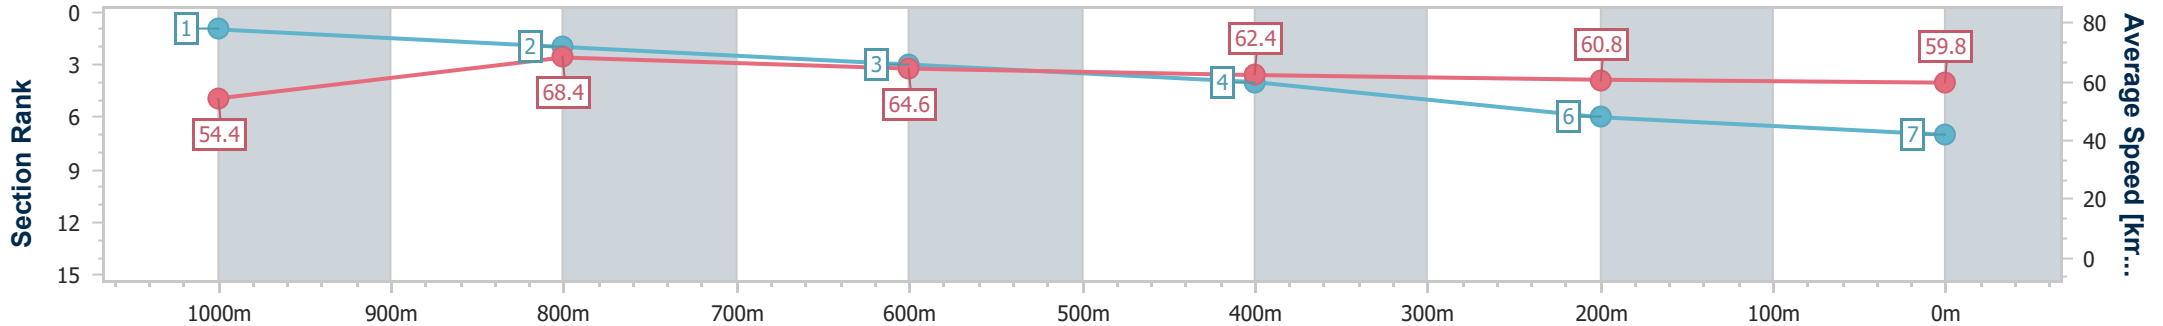

Horse/Jockey Name	Helikedempretty
Final Rank	7
Fastest Section Time (Section)	0:10.59 (1000m)
Top Speed [km/h] (Section)	70.6 (1000m)
Race State	Finished

Aquis Park Gold Coast Poly QLD Professional
Race 6: NOVOTEL BRISBANE AIRPORT HOTEL BENCHMARK
65 Handicap - 1200m

20 July 2024 - 15:14

Track Rating: Synthetic, Weather: Fine, Rail Position: True

Section	Overall	1000m	800m	600m	400m	200m
Section Times	1:10.64 [7] (0:13.26)	0:57.38 [1] (0:10.59)	0:46.79 [2] (0:11.19)	0:35.60 [3] (0:11.61)	0:23.99 [4] (0:11.83)	0:12.16 [6] (0:12.16)
Average Speed [km/h]	54.4	68.4	64.6	62.4	60.8	59.8
Top Speed [km/h]	70.6	70.6	65.9	65.3	62.2	60.7
Avg. Dist. to Rail [m]	2.7	1.2	1.2	1.3	1.8	2.3
Avg. Stride Freq. [Hz]	2.4	2.5	2.4	2.4	2.3	2.3
Avg. Stride Length [m]	6.2	7.8	7.6	7.3	7.3	7.3

- [ ] Ranking at each section and finish
- -.-.- No data available at this section
- NA No data available