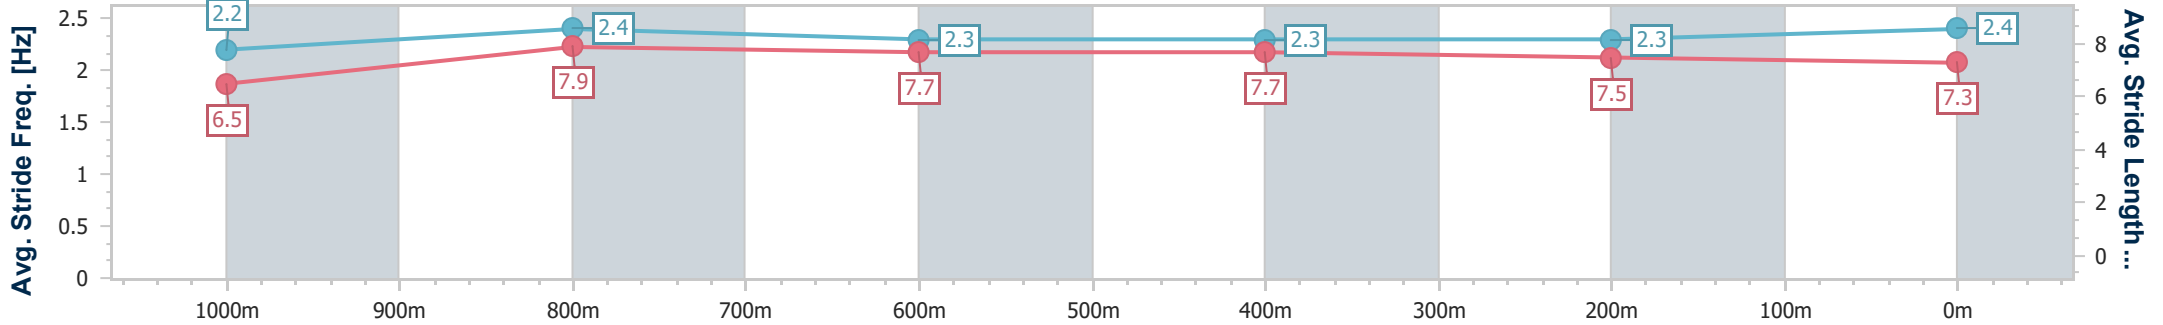

Horse/Jockey Name	Dark Chill
Final Rank	3
Fastest Section Time (Section)	0:10.64 (1000m)
Top Speed [km/h] (Section)	68.9 (1000m)
Race State	Finished

Aquis Park Gold Coast Poly QLD Professional
Race 6: NOVOTEL BRISBANE AIRPORT HOTEL BENCHMARK
65 Handicap - 1200m
20 July 2024 - 15:14

Track Rating: Synthetic, Weather: Fine, Rail Position: True

Section	Overall	1000m	800m	600m	400m	200m
Section Times	1:10.19 [3] (0:13.67)	0:56.52 [7] (0:10.64)	0:45.88 [7] (0:11.24)	0:34.64 [8] (0:11.43)	0:23.21 [8] (0:11.61)	0:11.60 [7] (0:11.60)
Average Speed [km/h]	52.7	68.2	64.6	63.6	62.2	62.5
Top Speed [km/h]	68.8	68.9	66.9	64.7	63.4	63.5
Avg. Dist. to Rail [m]	4.1	2.4	2.1	1.6	3.1	4.9
Avg. Stride Freq. [Hz]	2.2	2.4	2.3	2.3	2.3	2.4
Avg. Stride Length [m]	6.5	7.9	7.7	7.7	7.5	7.3

- [ ] Ranking at each section and finish
- -.-.- No data available at this section
- NA No data available