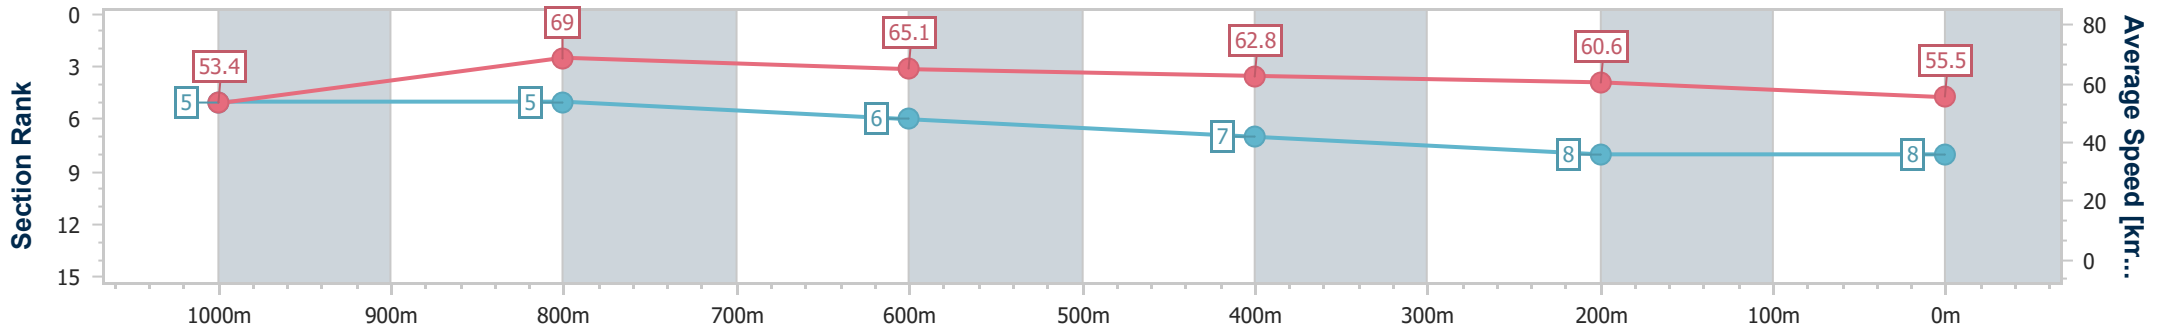

Horse/Jockey Name	Swanic Boom
Final Rank	8
Fastest Section Time (Section)	0:10.53 (1000m)
Top Speed [km/h] (Section)	70.2 (1000m)
Race State	Finished

Aquis Park Gold Coast Poly QLD Professional
Race 6: NOVOTEL BRISBANE AIRPORT HOTEL BENCHMARK 65 Handicap - 1200m
20 July 2024 - 15:14

Track Rating: Synthetic, Weather: Fine, Rail Position: True

Section	Overall	1000m	800m	600m	400m	200m
Section Times	1:11.82 [8] (0:13.45)	0:58.37 [5] (0:10.53)	0:47.84 [5] (0:11.23)	0:36.61 [6] (0:11.61)	0:25.00 [7] (0:11.99)	0:13.01 [8] (0:13.01)
Average Speed [km/h]	53.4	69.0	65.1	62.8	60.6	55.5
Top Speed [km/h]	68.2	70.2	66.4	65.2	61.9	58.8
Avg. Dist. to Rail [m]	5.6	3.1	2.5	2.7	4.7	5.9
Avg. Stride Freq. [Hz]	2.3	2.4	2.3	2.3	2.3	2.1
Avg. Stride Length [m]	6.3	7.9	7.9	7.5	7.4	7.1

- [ ] Ranking at each section and finish
- -.-.- No data available at this section
- NA No data available