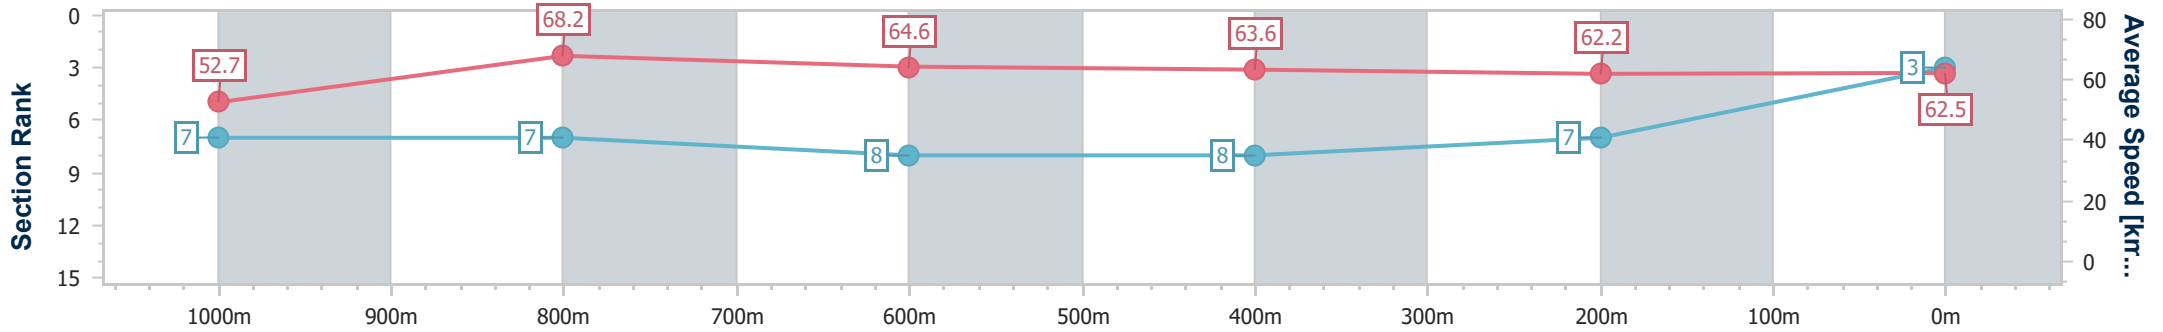

Horse/Jockey Name	Dark Chill
Final Rank	3
Fastest Section Time (Section)	0:10.64 (1000m)
Top Speed [km/h] (Section)	68.9 (1000m)
Race State	Finished

Aquis Park Gold Coast Poly QLD Professional
Race 6: NOVOTEL BRISBANE AIRPORT HOTEL BENCHMARK
65 Handicap - 1200m
20 July 2024 - 15:14

Track Rating: Synthetic, Weather: Fine, Rail Position: True

Section	Overall	1000m	800m	600m	400m	200m
Section Times	1:10.19 [3] (0:13.67)	0:56.52 [7] (0:10.64)	0:45.88 [7] (0:11.24)	0:34.64 [8] (0:11.43)	0:23.21 [8] (0:11.61)	0:11.60 [7] (0:11.60)
Average Speed [km/h]	52.7	68.2	64.6	63.6	62.2	62.5
Top Speed [km/h]	68.8	68.9	66.9	64.7	63.4	63.5
Avg. Dist. to Rail [m]	4.1	2.4	2.1	1.6	3.1	4.9
Avg. Stride Freq. [Hz]	2.2	2.4	2.3	2.3	2.3	2.4
Avg. Stride Length [m]	6.5	7.9	7.7	7.7	7.5	7.3

- [ ] Ranking at each section and finish
- -.-.- No data available at this section
- NA No data available