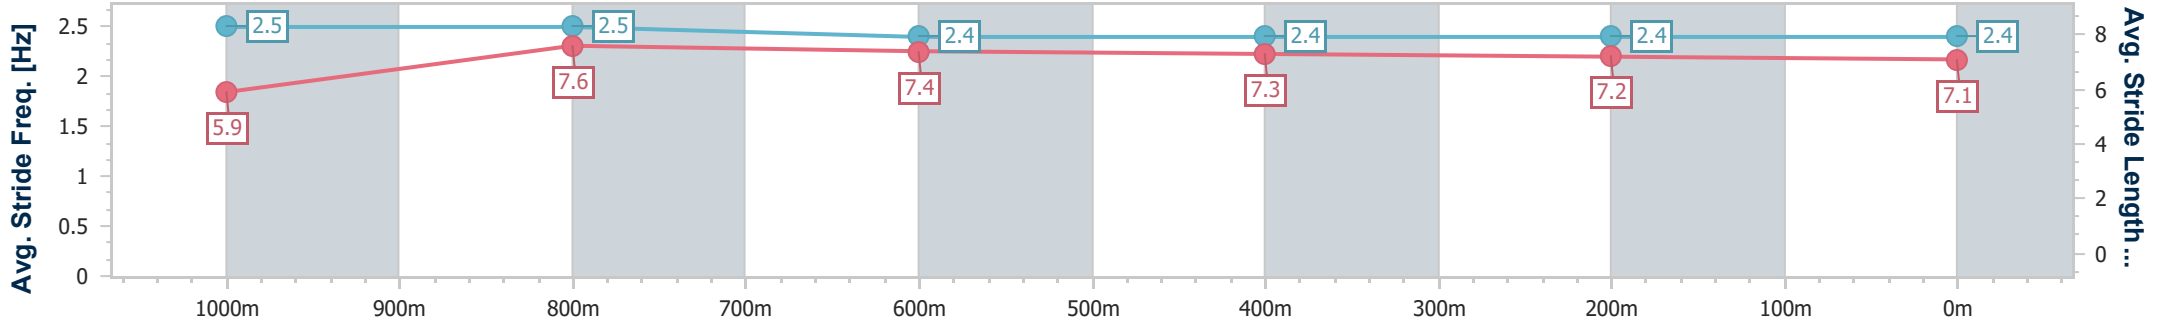

Horse/Jockey Name	Galaxy General
Final Rank	4
Fastest Section Time (Section)	0:10.58 (1000m)
Top Speed [km/h] (Section)	69.1 (1000m)
Race State	Finished

Aquis Park Gold Coast Poly QLD Professional
Race 6: NOVOTEL BRISBANE AIRPORT HOTEL BENCHMARK 65 Handicap - 1200m
20 July 2024 - 15:14

Track Rating: Synthetic, Weather: Fine, Rail Position: True

Section	Overall	1000m	800m	600m	400m	200m
Section Times	1:10.23 [4] (0:13.41)	0:56.82 [4] (0:10.58)	0:46.24 [6] (0:11.20)	0:35.04 [5] (0:11.54)	0:23.50 [5] (0:11.60)	0:11.90 [3] (0:11.90)
Average Speed [km/h]	53.5	68.3	64.4	63.0	62.4	60.9
Top Speed [km/h]	67.8	69.1	66.6	64.8	64.7	62.4
Avg. Dist. to Rail [m]	1.4	0.4	0.6	1.6	3.5	3.5
Avg. Stride Freq. [Hz]	2.5	2.5	2.4	2.4	2.4	2.4
Avg. Stride Length [m]	5.9	7.6	7.4	7.3	7.2	7.1

- [ ] Ranking at each section and finish
- -.-.- No data available at this section
- NA No data available