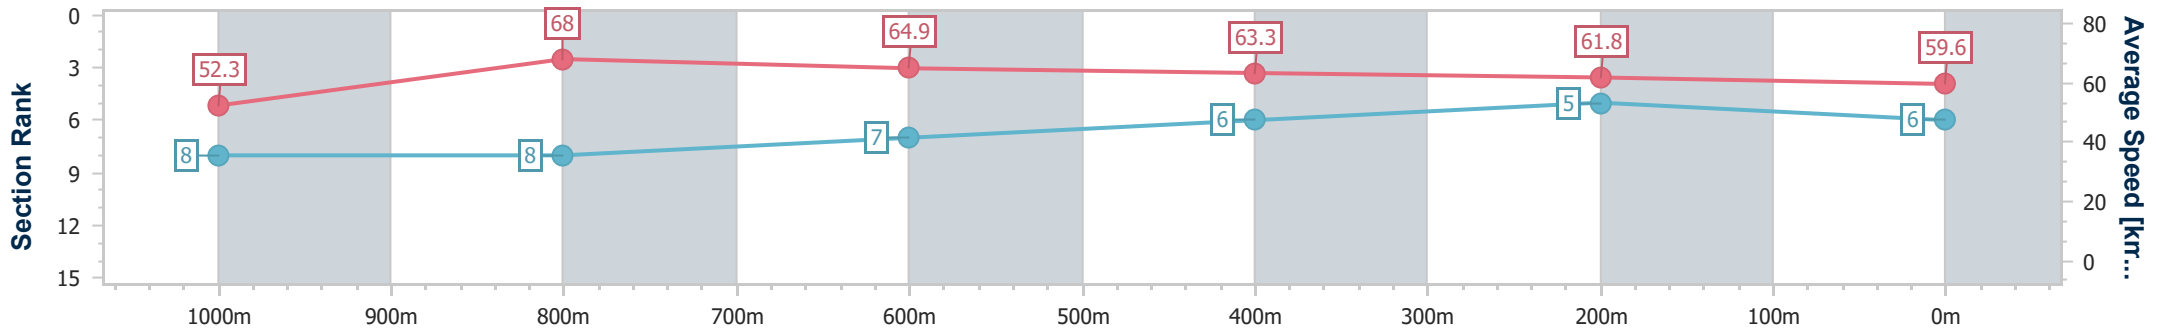

Horse/Jockey Name	Iring
Final Rank	6
Fastest Section Time (Section)	0:10.58 (1000m)
Top Speed [km/h] (Section)	69.4 (Overall)
Race State	Finished

Aquis Park Gold Coast Poly QLD Professional
Race 6: NOVOTEL BRISBANE AIRPORT HOTEL BENCHMARK
65 Handicap - 1200m
20 July 2024 - 15:14

Track Rating: Synthetic, Weather: Fine, Rail Position: True

Section	Overall	1000m	800m	600m	400m	200m
Section Times	1:10.59 [6] (0:13.78)	0:56.81 [8] (0:10.58)	0:46.23 [8] (0:11.05)	0:35.18 [7] (0:11.38)	0:23.80 [6] (0:11.62)	0:12.18 [5] (0:12.18)
Average Speed [km/h]	52.3	68.0	64.9	63.3	61.8	59.6
Top Speed [km/h]	69.4	69.4	68.0	64.1	62.7	61.3
Avg. Dist. to Rail [m]	0.5	0.4	0.7	0.3	0.4	0.6
Avg. Stride Freq. [Hz]	2.4	2.6	2.5	2.5	2.5	2.5
Avg. Stride Length [m]	6.0	7.4	7.2	7.2	6.9	6.7

- [ ] Ranking at each section and finish
- -.-.- No data available at this section
- NA No data available