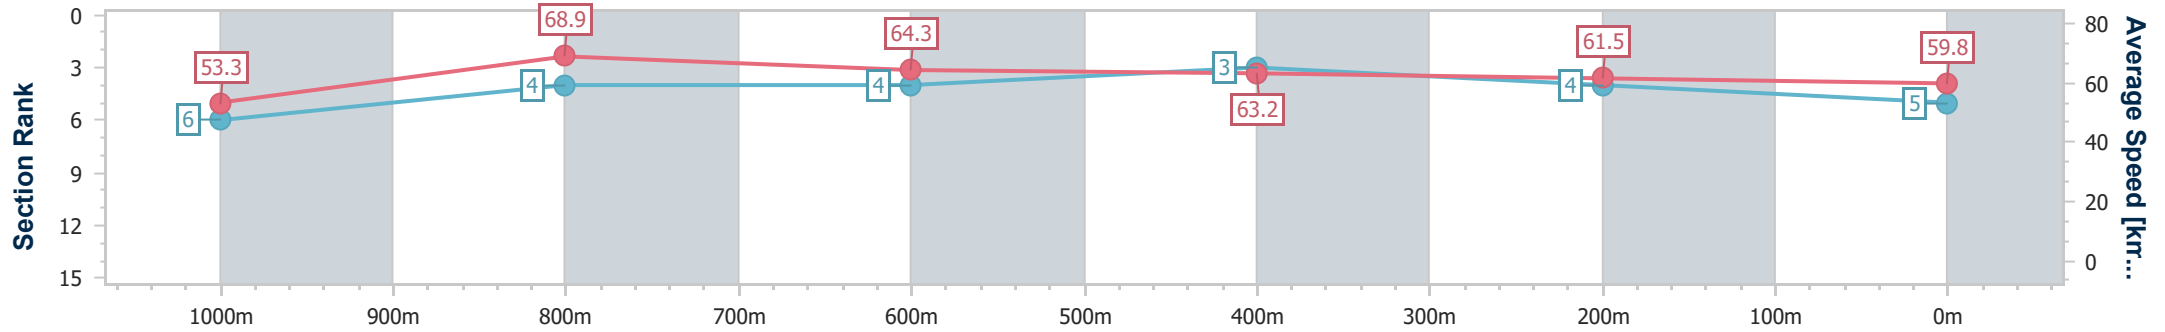

Horse/Jockey Name	Almighty Rising
Final Rank	5
Fastest Section Time (Section)	0:10.47 (1000m)
Top Speed [km/h] (Section)	69.7 (1000m)
Race State	Finished

Aquis Park Gold Coast Poly QLD Professional
Race 6: NOVOTEL BRISBANE AIRPORT HOTEL BENCHMARK
65 Handicap - 1200m

20 July 2024 - 15:14

Track Rating: Synthetic, Weather: Fine, Rail Position: True

Section	Overall	1000m	800m	600m	400m	200m
Section Times	1:10.41 [5] (0:13.50)	0:56.91 [6] (0:10.47)	0:46.44 [4] (0:11.18)	0:35.26 [4] (0:11.47)	0:23.79 [3] (0:11.71)	0:12.08 [4] (0:12.08)
Average Speed [km/h]	53.3	68.9	64.3	63.2	61.5	59.8
Top Speed [km/h]	69.1	69.7	66.7	65.7	62.7	61.7
Avg. Dist. to Rail [m]	1.4	0.3	0.7	0.9	1.1	1.4
Avg. Stride Freq. [Hz]	2.4	2.5	2.4	2.4	2.4	2.3
Avg. Stride Length [m]	6.1	7.6	7.4	7.3	7.2	7.2

- [ ] Ranking at each section and finish
- -.-.- No data available at this section
- NA No data available