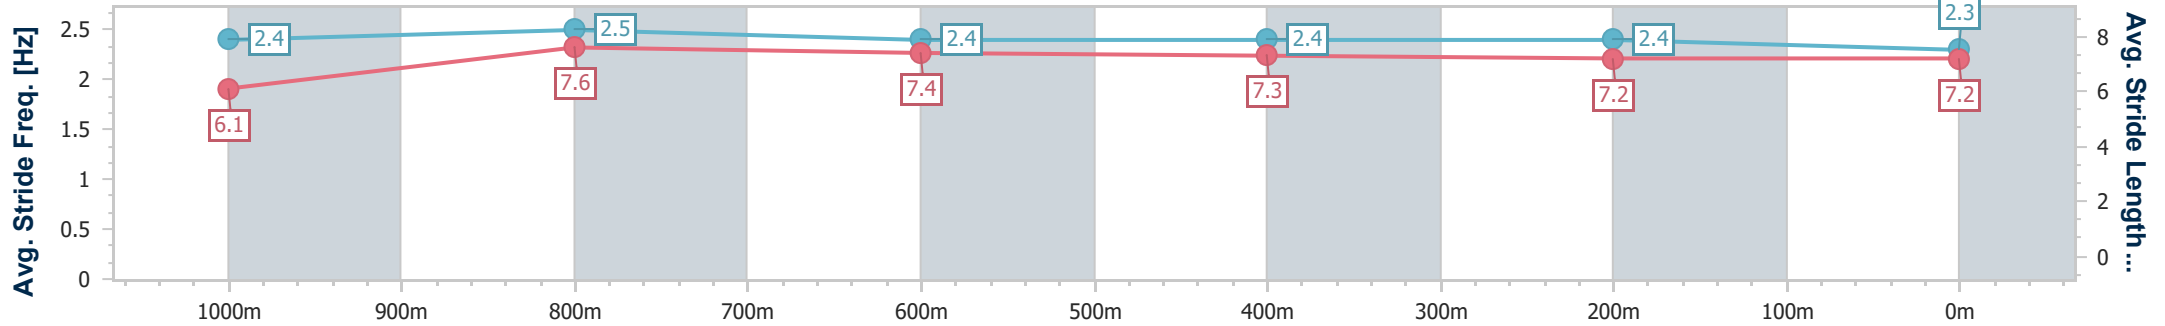

Horse/Jockey Name	Almighty Rising
Final Rank	5
Fastest Section Time (Section)	0:10.47 (1000m)
Top Speed [km/h] (Section)	69.7 (1000m)
Race State	Finished

Aquis Park Gold Coast Poly QLD Professional
Race 6: NOVOTEL BRISBANE AIRPORT HOTEL BENCHMARK
65 Handicap - 1200m

20 July 2024 - 15:14

Track Rating: Synthetic, Weather: Fine, Rail Position: True

Section	Overall	1000m	800m	600m	400m	200m
Section Times	1:10.41 [5] (0:13.50)	0:56.91 [6] (0:10.47)	0:46.44 [4] (0:11.18)	0:35.26 [4] (0:11.47)	0:23.79 [3] (0:11.71)	0:12.08 [4] (0:12.08)
Average Speed [km/h]	53.3	68.9	64.3	63.2	61.5	59.8
Top Speed [km/h]	69.1	69.7	66.7	65.7	62.7	61.7
Avg. Dist. to Rail [m]	1.4	0.3	0.7	0.9	1.1	1.4
Avg. Stride Freq. [Hz]	2.4	2.5	2.4	2.4	2.4	2.3
Avg. Stride Length [m]	6.1	7.6	7.4	7.3	7.2	7.2

- [ ] Ranking at each section and finish
- -.-.- No data available at this section
- NA No data available