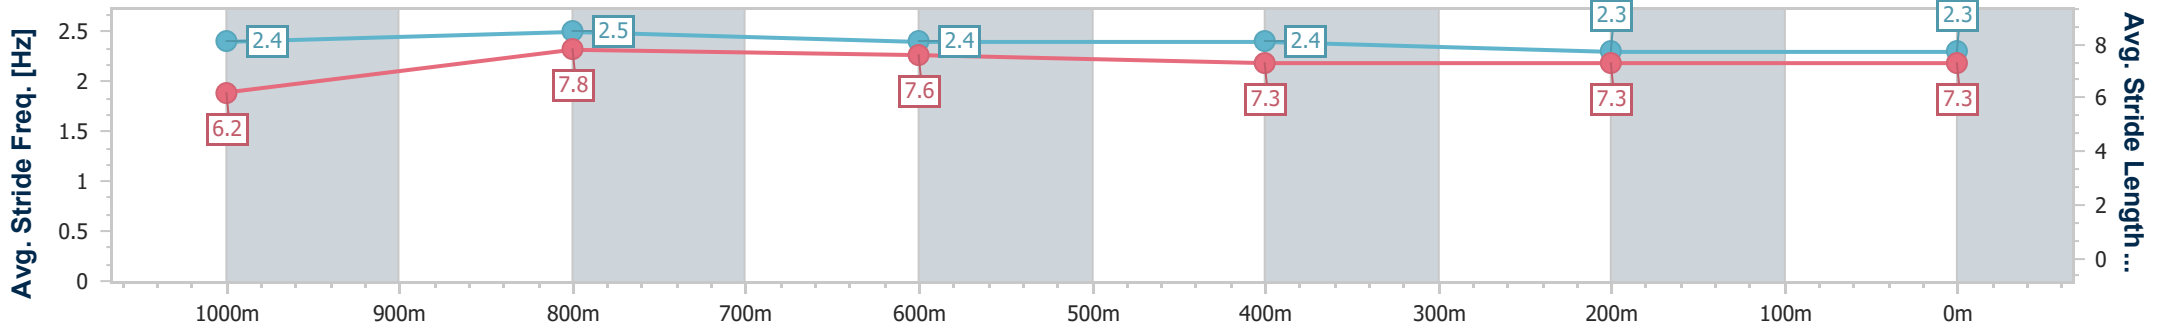

Horse/Jockey Name	Helikedempretty
Final Rank	7
Fastest Section Time (Section)	0:10.59 (1000m)
Top Speed [km/h] (Section)	70.6 (1000m)
Race State	Finished

Aquis Park Gold Coast Poly QLD Professional
Race 6: NOVOTEL BRISBANE AIRPORT HOTEL BENCHMARK
65 Handicap - 1200m

20 July 2024 - 15:14

Track Rating: Synthetic, Weather: Fine, Rail Position: True

Section	Overall	1000m	800m	600m	400m	200m
Section Times	1:10.64 [7] (0:13.26)	0:57.38 [1] (0:10.59)	0:46.79 [2] (0:11.19)	0:35.60 [3] (0:11.61)	0:23.99 [4] (0:11.83)	0:12.16 [6] (0:12.16)
Average Speed [km/h]	54.4	68.4	64.6	62.4	60.8	59.8
Top Speed [km/h]	70.6	70.6	65.9	65.3	62.2	60.7
Avg. Dist. to Rail [m]	2.7	1.2	1.2	1.3	1.8	2.3
Avg. Stride Freq. [Hz]	2.4	2.5	2.4	2.4	2.3	2.3
Avg. Stride Length [m]	6.2	7.8	7.6	7.3	7.3	7.3

- [ ] Ranking at each section and finish
- -.-.- No data available at this section
- NA No data available