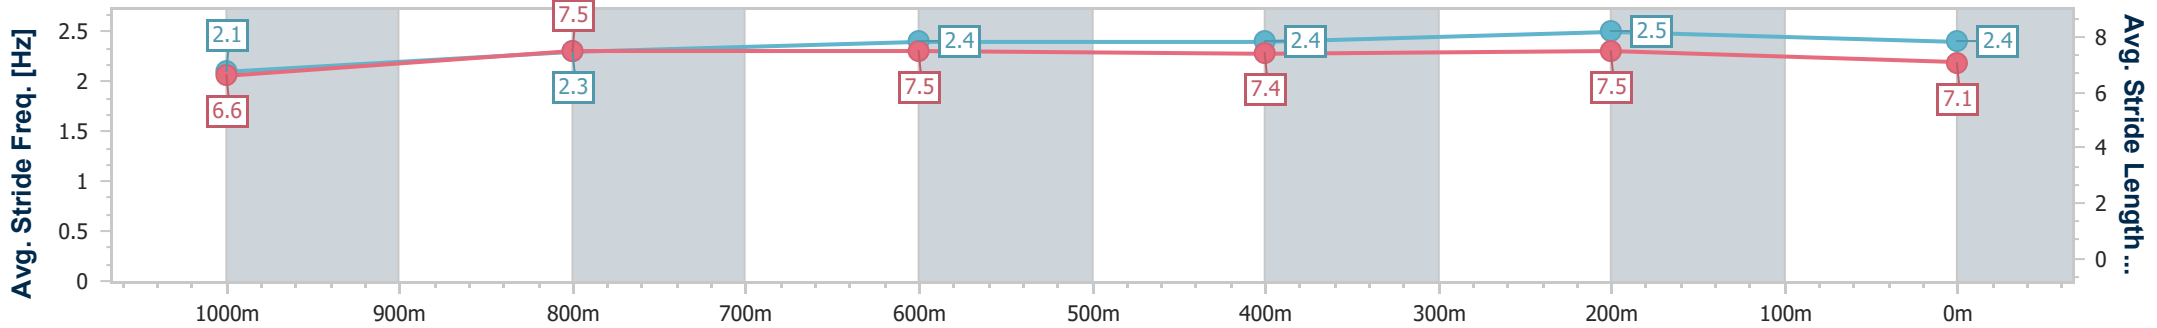

Horse/Jockey Name	Orient's Secret
Final Rank	10
Fastest Section Time (Section)	0:10.87 (400m)
Top Speed [km/h] (Section)	67.4 (400m)
Race State	Finished

Eagle Farm QLD Professional
Race 1: TEDDY BEARS PICNIC 3 AUGUST Class 3 Handicap - 1200m
20 July 2024 - 11:59
Track Rating: Good 4, Weather: Fine, Rail Position: +0.5m Entire

BRISBANE RACING CLUB

Section	Overall	1000m	800m	600m	400m	200m
Section Times	1:11.16 [10] (0:14.27)	0:56.89 [10] (0:11.50)	0:45.39 [10] (0:11.35)	0:34.04 [10] (0:11.15)	0:22.89 [11] (0:10.87)	0:12.02 [11] (0:12.02)
Average Speed [km/h]	50.4	63.4	64.0	64.6	66.4	59.9
Top Speed [km/h]	62.1	64.6	64.9	66.9	67.4	64.5
Avg. Dist. to Rail [m]	4.8	2.1	1.4	0.7	3.4	3.3
Avg. Stride Freq. [Hz]	2.1	2.3	2.4	2.4	2.5	2.4
Avg. Stride Length [m]	6.6	7.5	7.5	7.4	7.5	7.1

- [ ] Ranking at each section and finish
- -.-.- No data available at this section
- NA No data available