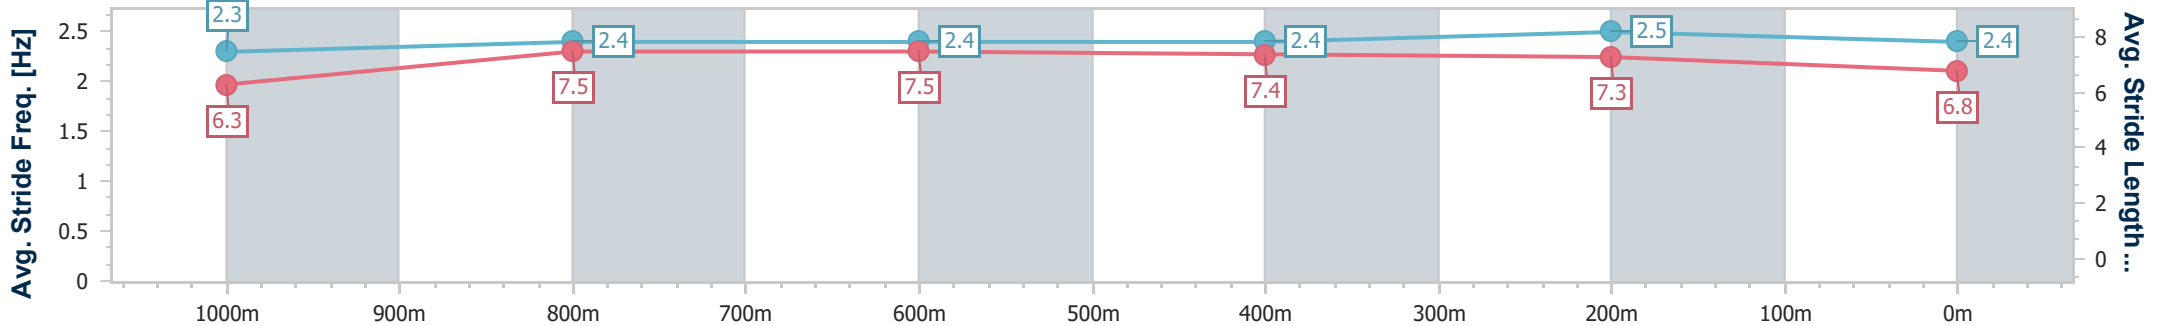

Section	Overall	1000m	800m	600m	400m	200m
Section Times	1:10.60 [2] (0:13.48)	0:57.12 [2] (0:11.33)	0:45.79 [2] (0:11.28)	0:34.51 [1] (0:11.30)	0:23.21 [1] (0:11.12)	0:12.09 [1] (0:12.09)
Average Speed [km/h]	53.4	64.3	64.4	63.8	64.9	59.4
Top Speed [km/h]	64.8	65.2	65.3	64.6	65.9	63.4
Avg. Dist. to Rail [m]	3.9	2.1	1.6	0.7	2.7	2.9
Avg. Stride Freq. [Hz]	2.3	2.4	2.4	2.4	2.5	2.4
Avg. Stride Length [m]	6.3	7.5	7.5	7.4	7.3	6.8