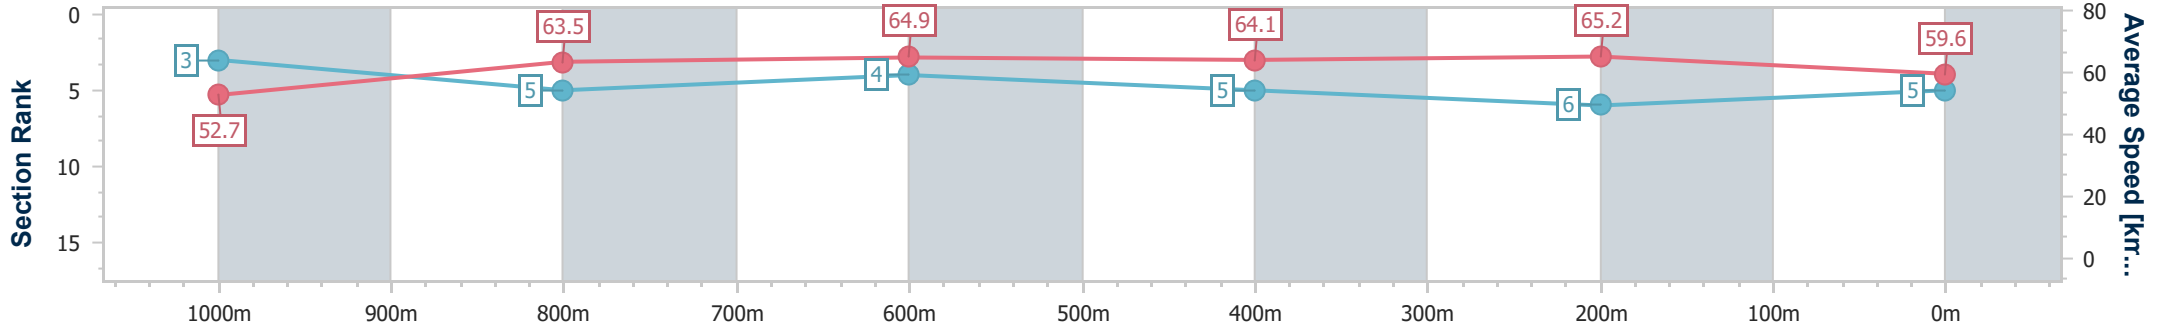

Eagle Farm QLD Professional  
Race 1: TEDDY BEARS PICNIC 3 AUGUST Class 3 Handicap - 1200m

20 July 2024 - 11:59

BRISBANE RACING CLUB

Track Rating: Good 4, Weather: Fine, Rail Position: +0.5m Entire

Section	Overall	1000m	800m	600m	400m	200m
Section Times	1:10.88 [5] (0:13.66)	0:57.22 [3] (0:11.52)	0:45.70 [5] (0:11.27)	0:34.43 [4] (0:11.26)	0:23.17 [5] (0:11.07)	0:12.10 [6] (0:12.10)
Average Speed [km/h]	52.7	63.5	64.9	64.1	65.2	59.6
Top Speed [km/h]	66.3	64.5	66.0	66.5	66.5	63.0
Avg. Dist. to Rail [m]	1.6	3.0	2.8	1.3	5.6	4.9
Avg. Stride Freq. [Hz]	2.4	2.5	2.4	2.5	2.5	2.4
Avg. Stride Length [m]	6.1	7.2	7.4	7.2	7.3	6.8