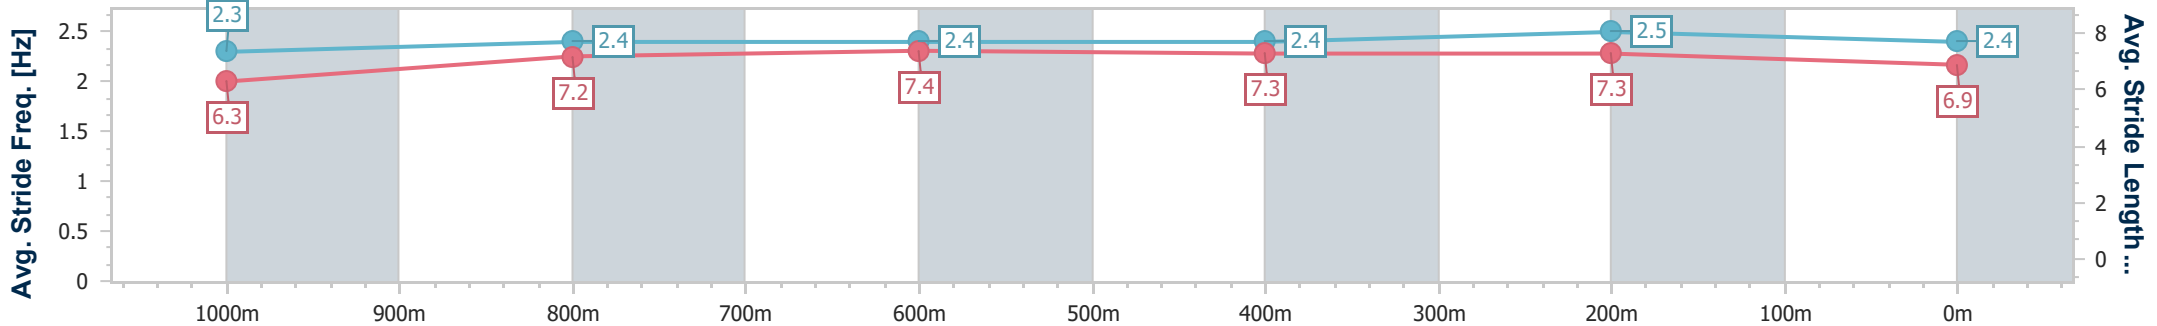

Horse/Jockey Name	Daytona
Final Rank	7
Fastest Section Time (Section)	0:11.12 (400m)
Top Speed [km/h] (Section)	66.3 (400m)
Race State	Finished

Eagle Farm QLD Professional
Race 1: TEDDY BEARS PICNIC 3 AUGUST Class 3 Handicap - 1200m
20 July 2024 - 11:59
Track Rating: Good 4, Weather: Fine, Rail Position: +0.5m Entire

BRISBANE RACING CLUB

Section	Overall	1000m	800m	600m	400m	200m
Section Times	1:11.05 [7] (0:13.68)	0:57.37 [4] (0:11.39)	0:45.98 [3] (0:11.31)	0:34.67 [3] (0:11.32)	0:23.35 [4] (0:11.12)	0:12.23 [7] (0:12.23)
Average Speed [km/h]	52.6	63.5	64.1	63.7	65.0	58.7
Top Speed [km/h]	62.1	64.6	65.2	64.7	66.3	65.4
Avg. Dist. to Rail [m]	0.9	1.6	1.1	0.8	0.8	0.6
Avg. Stride Freq. [Hz]	2.3	2.4	2.4	2.4	2.5	2.4
Avg. Stride Length [m]	6.3	7.2	7.4	7.3	7.3	6.9

- [ ] Ranking at each section and finish
- -.-.- No data available at this section
- NA No data available