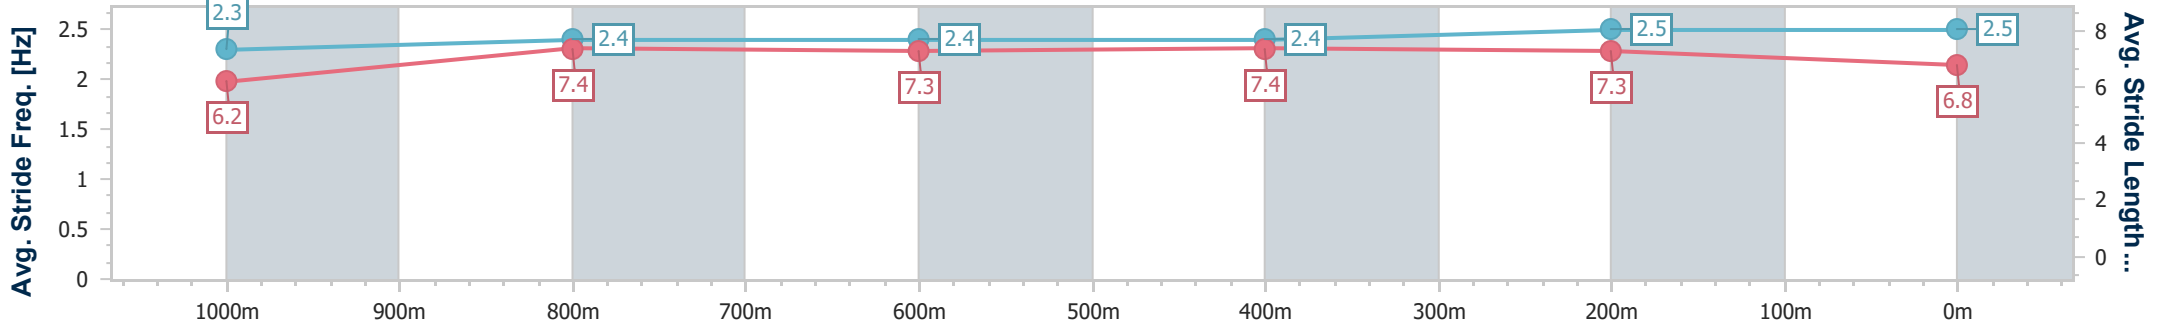

Horse/Jockey Name	Pure Paradise
Final Rank	8
Fastest Section Time (Section)	0:10.96 (400m)
Top Speed [km/h] (Section)	67.1 (400m)
Race State	Finished

Eagle Farm QLD Professional
Race 1: TEDDY BEARS PICNIC 3 AUGUST Class 3 Handicap - 1200m
20 July 2024 - 11:59
Track Rating: Good 4, Weather: Fine, Rail Position: +0.5m Entire

BRISBANE RACING CLUB

Section	Overall	1000m	800m	600m	400m	200m
Section Times	1:11.13 [8] (0:14.18)	0:56.95 [9] (0:11.30)	0:45.65 [8] (0:11.40)	0:34.25 [9] (0:11.30)	0:22.95 [9] (0:10.96)	0:11.99 [10] (0:11.99)
Average Speed [km/h]	50.9	64.1	63.8	64.2	65.7	60.1
Top Speed [km/h]	63.7	65.4	65.2	65.8	67.1	64.1
Avg. Dist. to Rail [m]	4.0	1.1	2.2	1.4	6.7	8.5
Avg. Stride Freq. [Hz]	2.3	2.4	2.4	2.4	2.5	2.5
Avg. Stride Length [m]	6.2	7.4	7.3	7.4	7.3	6.8

- [ ] Ranking at each section and finish
- -.-.- No data available at this section
- NA No data available