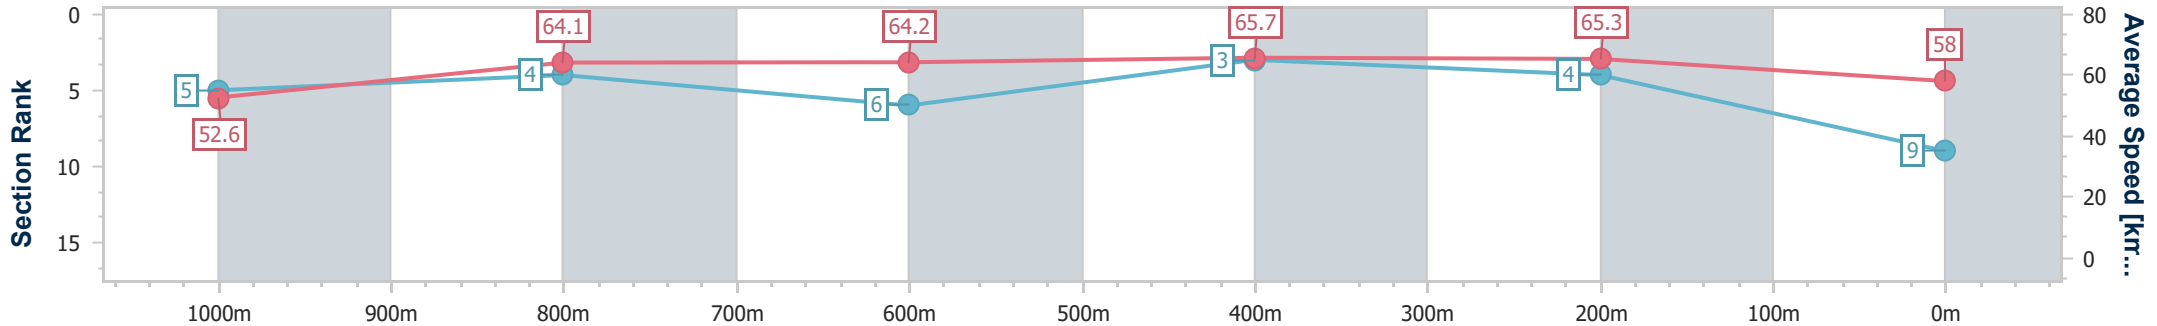

Horse/Jockey Name	Billionair Baby
Final Rank	9
Fastest Section Time (Section)	0:11.06 (400m)
Top Speed [km/h] (Section)	68.2 (600m)
Race State	Finished

Eagle Farm QLD Professional
Race 1: TEDDY BEARS PICNIC 3 AUGUST Class 3 Handicap - 1200m
20 July 2024 - 11:59
Track Rating: Good 4, Weather: Fine, Rail Position: +0.5m Entire

BRISBANE
RACING CLUB

Section	Overall	1000m	800m	600m	400m	200m
Section Times	1:11.13 [9] (0:13.73)	0:57.40 [5] (0:11.41)	0:45.99 [4] (0:11.45)	0:34.54 [6] (0:11.09)	0:23.45 [3] (0:11.06)	0:12.39 [4]
Average Speed [km/h]	52.6	64.1	64.2	65.7	65.3	58.0
Top Speed [km/h]	65.0	66.5	65.8	68.2	67.9	62.1
Avg. Dist. to Rail [m]	7.4	3.4	4.5	2.5	5.8	6.8
Avg. Stride Freq. [Hz]	2.3	2.3	2.3	2.4	2.5	2.4
Avg. Stride Length [m]	6.4	7.6	7.7	7.6	7.3	6.9

- [ ] Ranking at each section and finish
- -.-.- No data available at this section
- NA No data available