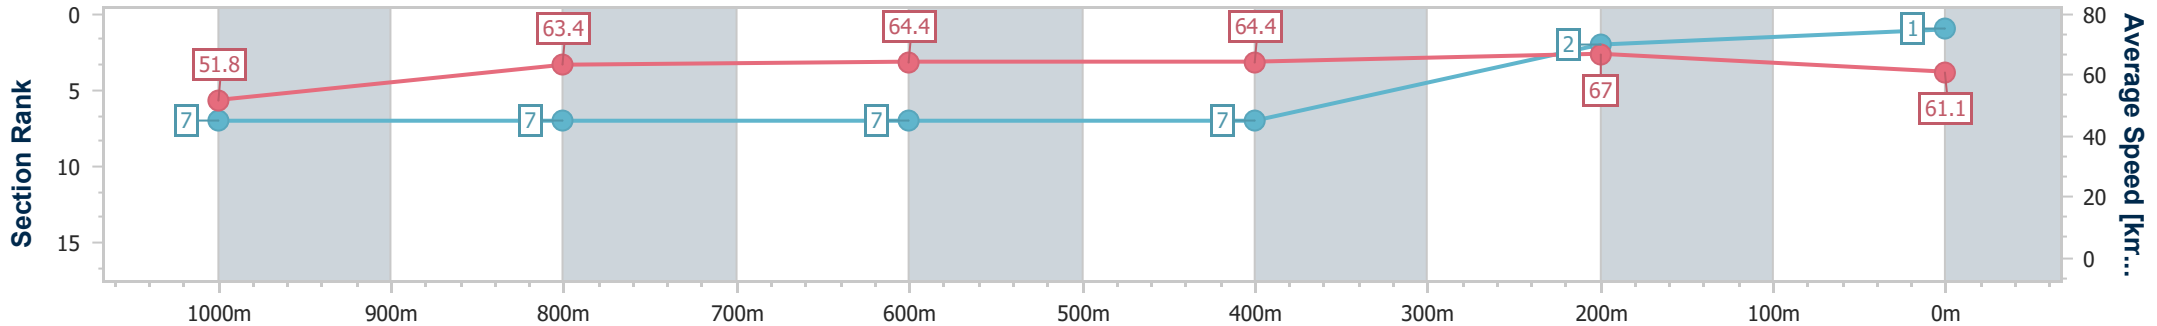

Eagle Farm QLD Professional  
Race 1: TEDDY BEARS PICNIC 3 AUGUST Class 3 Handicap - 1200m

20 July 2024 - 11:59

BRISBANE RACING CLUB

Track Rating: Good 4, Weather: Fine, Rail Position: +0.5m Entire

Section	Overall	1000m	800m	600m	400m	200m
Section Times	1:10.34 [1] (0:13.89)	0:56.45 [7] (0:11.47)	0:44.98 [7] (0:11.24)	0:33.74 [7] (0:11.19)	0:22.55 [7] (0:10.75)	0:11.80 [2] (0:11.80)
Average Speed [km/h]	51.8	63.4	64.4	64.4	67.0	61.1
Top Speed [km/h]	63.8	65.4	65.3	66.6	68.2	65.3
Avg. Dist. to Rail [m]	3.1	2.1	1.2	0.4	0.6	2.2
Avg. Stride Freq. [Hz]	2.3	2.4	2.4	2.4	2.5	2.5
Avg. Stride Length [m]	6.4	7.3	7.5	7.5	7.5	6.9