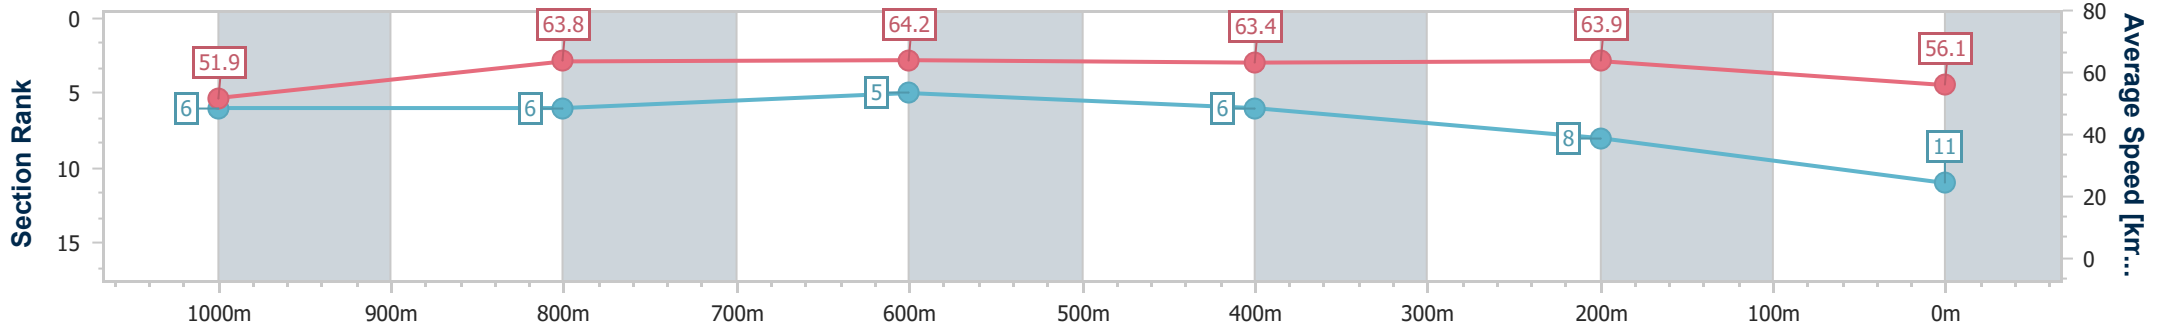

Eagle Farm QLD Professional  
Race 1: TEDDY BEARS PICNIC 3 AUGUST Class 3 Handicap - 1200m

20 July 2024 - 11:59

BRISBANE RACING CLUB

Track Rating: Good 4, Weather: Fine, Rail Position: +0.5m Entire

Section	Overall	1000m	800m	600m	400m	200m
Section Times	1:11.88 [11] (0:13.88)	0:58.00 [6] (0:11.34)	0:46.66 [6] (0:11.27)	0:35.39 [5] (0:11.29)	0:24.10 [6] (0:11.26)	0:12.84 [8] (0:12.84)
Average Speed [km/h]	51.9	63.8	64.2	63.4	63.9	56.1
Top Speed [km/h]	65.7	65.7	64.8	64.8	66.0	61.1
Avg. Dist. to Rail [m]	1.3	0.4	0.8	0.6	0.6	0.6
Avg. Stride Freq. [Hz]	2.3	2.3	2.3	2.3	2.4	2.3
Avg. Stride Length [m]	6.3	7.7	7.8	7.6	7.5	6.9

- [ ] Ranking at each section and finish
- .-.- No data available at this section
- NA No data available