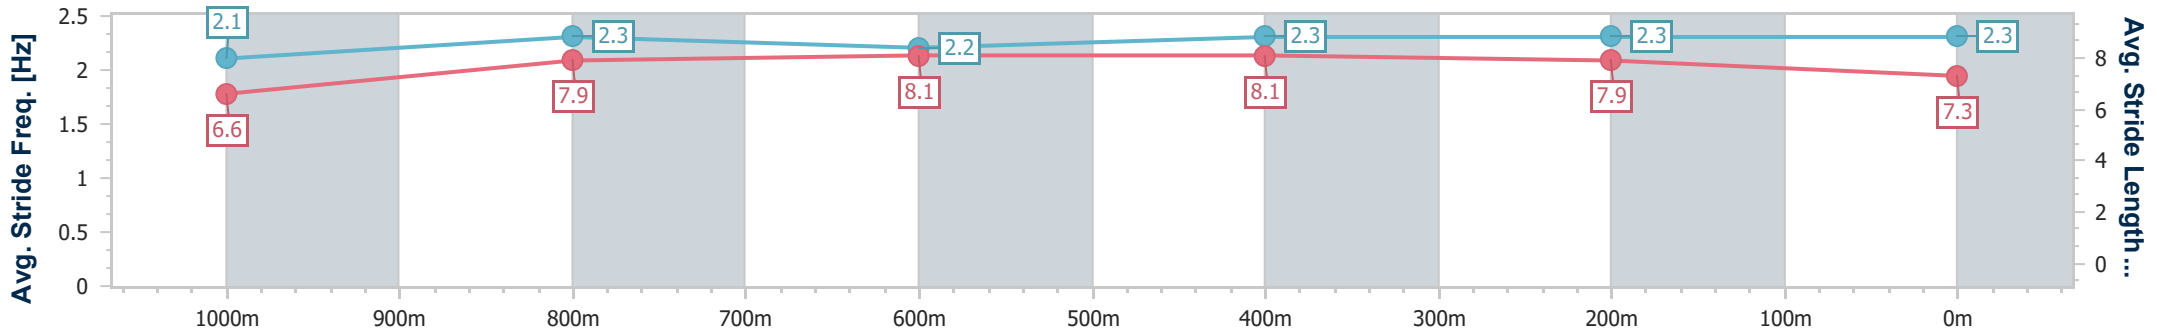

Eagle Farm QLD Professional  
Race 1: TEDDY BEARS PICNIC 3 AUGUST Class 3 Handicap - 1200m

20 July 2024 - 11:59

Track Rating: Good 4, Weather: Fine, Rail Position: +0.5m Entire

BRISBANE RACING CLUB

Section	Overall	1000m	800m	600m	400m	200m
Section Times	1:10.99 [6] (0:14.53)	0:56.46 [11] (0:11.36)	0:45.10 [11] (0:11.26)	0:33.84 [11] (0:11.07)	0:22.77 [10] (0:10.86)	0:11.91 [9] (0:11.91)
Average Speed [km/h]	49.6	64.3	64.6	65.5	66.2	60.5
Top Speed [km/h]	61.4	66.1	65.2	66.9	67.2	64.3
Avg. Dist. to Rail [m]	5.6	2.6	1.8	1.8	7.7	9.1
Avg. Stride Freq. [Hz]	2.1	2.3	2.2	2.3	2.3	2.3
Avg. Stride Length [m]	6.6	7.9	8.1	8.1	7.9	7.3