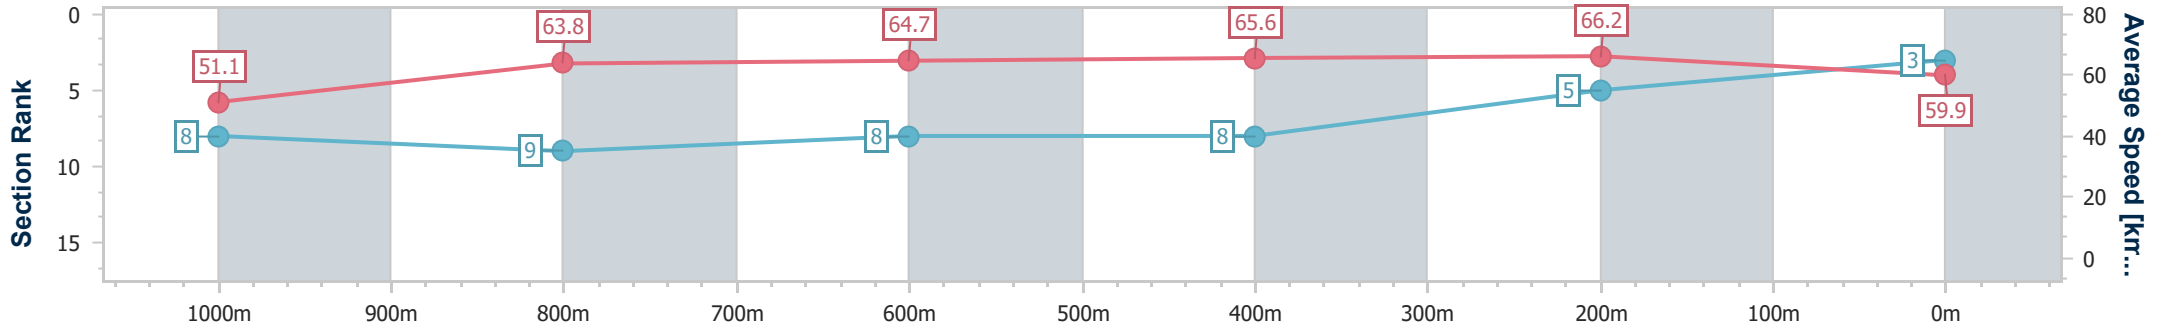

Horse/Jockey Name	Spirit Queen
Final Rank	3
Fastest Section Time (Section)	0:10.86 (400m)
Top Speed [km/h] (Section)	67.6 (400m)
Race State	Finished

Eagle Farm QLD Professional
Race 1: TEDDY BEARS PICNIC 3 AUGUST Class 3 Handicap - 1200m
20 July 2024 - 11:59
Track Rating: Good 4, Weather: Fine, Rail Position: +0.5m Entire

BRISBANE
RACING CLUB

Section	Overall	1000m	800m	600m	400m	200m
Section Times	1:10.78 [3] (0:14.09)	0:56.69 [8] (0:11.49)	0:45.20 [9] (0:11.25)	0:33.95 [8] (0:11.07)	0:22.88 [8] (0:10.86)	0:12.02 [5]
Average Speed [km/h]	51.1	63.8	64.7	65.6	66.2	59.9
Top Speed [km/h]	62.9	65.3	65.8	67.5	67.6	64.6
Avg. Dist. to Rail [m]	5.6	3.4	2.7	1.2	5.9	5.5
Avg. Stride Freq. [Hz]	2.2	2.2	2.2	2.2	2.3	2.2
Avg. Stride Length [m]	6.5	7.9	8.1	8.1	8.0	7.5

- [ ] Ranking at each section and finish
- -.-.- No data available at this section
- NA No data available