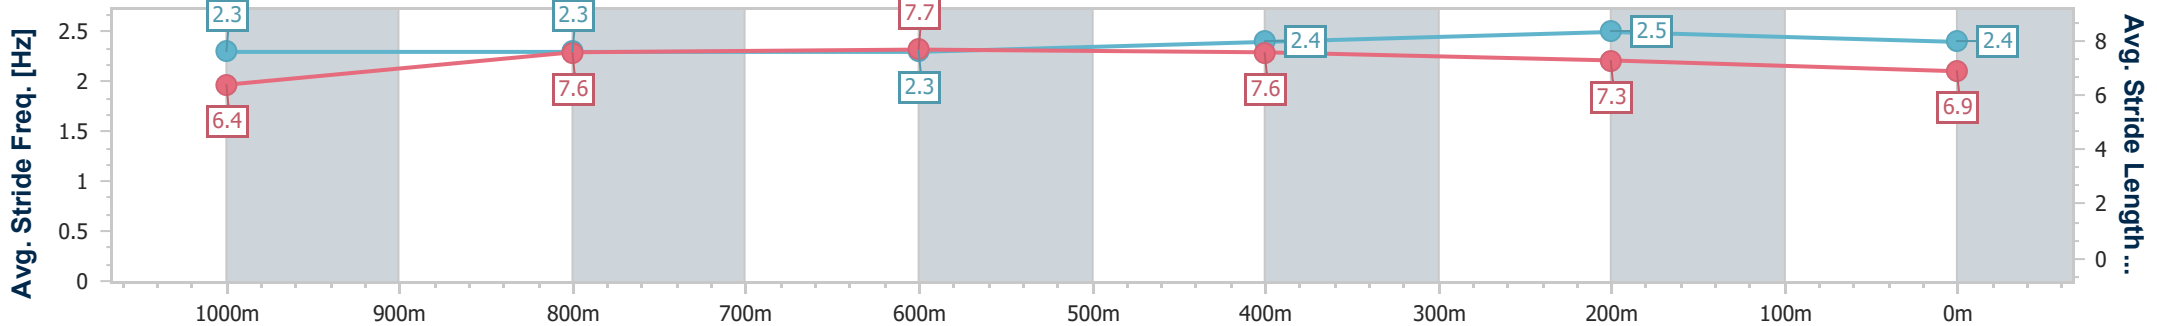

Horse/Jockey Name	Billionair Baby
Final Rank	9
Fastest Section Time (Section)	0:11.06 (400m)
Top Speed [km/h] (Section)	68.2 (600m)
Race State	Finished

Eagle Farm QLD Professional
Race 1: TEDDY BEARS PICNIC 3 AUGUST Class 3 Handicap - 1200m
20 July 2024 - 11:59
Track Rating: Good 4, Weather: Fine, Rail Position: +0.5m Entire

BRISBANE
RACING CLUB

Section	Overall	1000m	800m	600m	400m	200m
Section Times	1:11.13 [9] (0:13.73)	0:57.40 [5] (0:11.41)	0:45.99 [4] (0:11.45)	0:34.54 [6] (0:11.09)	0:23.45 [3] (0:11.06)	0:12.39 [4]
Average Speed [km/h]	52.6	64.1	64.2	65.7	65.3	58.0
Top Speed [km/h]	65.0	66.5	65.8	68.2	67.9	62.1
Avg. Dist. to Rail [m]	7.4	3.4	4.5	2.5	5.8	6.8
Avg. Stride Freq. [Hz]	2.3	2.3	2.3	2.4	2.5	2.4
Avg. Stride Length [m]	6.4	7.6	7.7	7.6	7.3	6.9

- [ ] Ranking at each section and finish
- -.-.- No data available at this section
- NA No data available