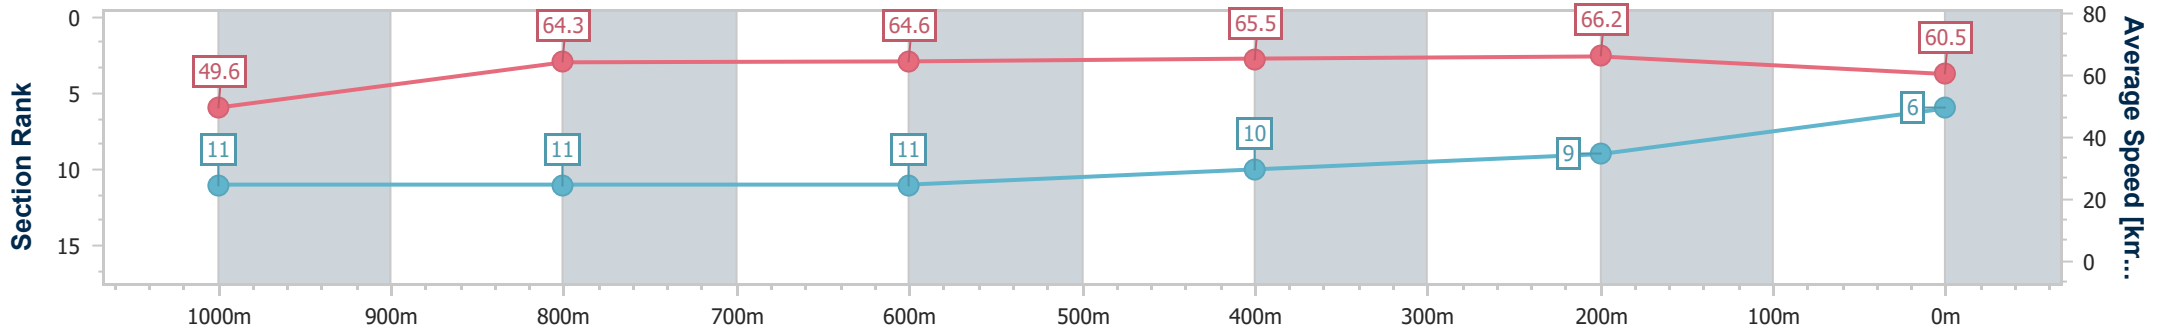

Eagle Farm QLD Professional  
Race 1: TEDDY BEARS PICNIC 3 AUGUST Class 3 Handicap - 1200m

20 July 2024 - 11:59

Track Rating: Good 4, Weather: Fine, Rail Position: +0.5m Entire

BRISBANE RACING CLUB

Section	Overall	1000m	800m	600m	400m	200m
Section Times	1:10.99 [6] (0:14.53)	0:56.46 [11] (0:11.36)	0:45.10 [11] (0:11.26)	0:33.84 [11] (0:11.07)	0:22.77 [10] (0:10.86)	0:11.91 [9] (0:11.91)
Average Speed [km/h]	49.6	64.3	64.6	65.5	66.2	60.5
Top Speed [km/h]	61.4	66.1	65.2	66.9	67.2	64.3
Avg. Dist. to Rail [m]	5.6	2.6	1.8	1.8	7.7	9.1
Avg. Stride Freq. [Hz]	2.1	2.3	2.2	2.3	2.3	2.3
Avg. Stride Length [m]	6.6	7.9	8.1	8.1	7.9	7.3