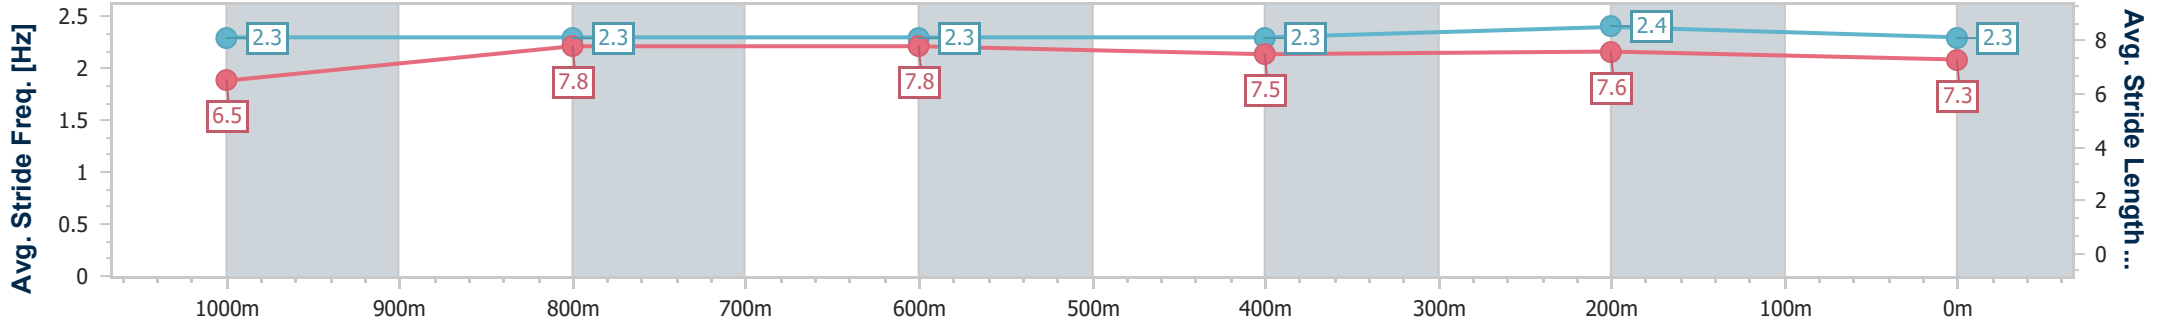

Horse/Jockey Name	Surfers Royale
Final Rank	4
Fastest Section Time (Section)	0:11.14 (400m)
Top Speed [km/h] (Section)	65.6 (400m)
Race State	Finished

Eagle Farm QLD Professional
Race 1: TEDDY BEARS PICNIC 3 AUGUST Class 3 Handicap - 1200m
20 July 2024 - 11:59
Track Rating: Good 4, Weather: Fine, Rail Position: +0.5m Entire

BRISBANE
RACING CLUB

Section	Overall	1000m	800m	600m	400m	200m
Section Times	1:10.78 [4] (0:13.48)	0:57.30 [1] (0:11.30)	0:46.00 [1] (0:11.32)	0:34.68 [2] (0:11.33)	0:23.35 [2] (0:11.14)	0:12.21 [3] (0:12.21)
Average Speed [km/h]	53.6	64.1	63.8	63.3	64.7	59.0
Top Speed [km/h]	64.9	65.0	65.0	65.0	65.6	62.6
Avg. Dist. to Rail [m]	2.3	1.2	0.9	0.6	1.9	2.6
Avg. Stride Freq. [Hz]	2.3	2.3	2.3	2.3	2.4	2.3
Avg. Stride Length [m]	6.5	7.8	7.8	7.5	7.6	7.3

- [ ] Ranking at each section and finish
- -.-.- No data available at this section
- NA No data available