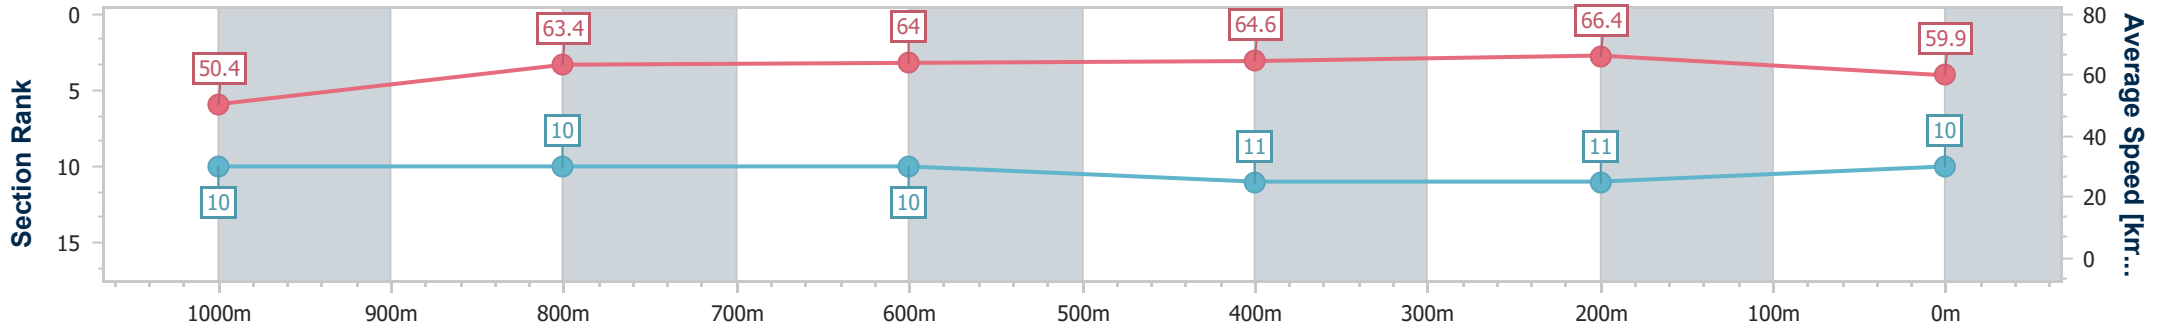

Horse/Jockey Name	Orient's Secret
Final Rank	10
Fastest Section Time (Section)	0:10.87 (400m)
Top Speed [km/h] (Section)	67.4 (400m)
Race State	Finished

Eagle Farm QLD Professional
Race 1: TEDDY BEARS PICNIC 3 AUGUST Class 3 Handicap - 1200m
20 July 2024 - 11:59
Track Rating: Good 4, Weather: Fine, Rail Position: +0.5m Entire

BRISBANE RACING CLUB

Section	Overall	1000m	800m	600m	400m	200m
Section Times	1:11.16 [10] (0:14.27)	0:56.89 [10] (0:11.50)	0:45.39 [10] (0:11.35)	0:34.04 [10] (0:11.15)	0:22.89 [11] (0:10.87)	0:12.02 [11] (0:12.02)
Average Speed [km/h]	50.4	63.4	64.0	64.6	66.4	59.9
Top Speed [km/h]	62.1	64.6	64.9	66.9	67.4	64.5
Avg. Dist. to Rail [m]	4.8	2.1	1.4	0.7	3.4	3.3
Avg. Stride Freq. [Hz]	2.1	2.3	2.4	2.4	2.5	2.4
Avg. Stride Length [m]	6.6	7.5	7.5	7.4	7.5	7.1

- [ ] Ranking at each section and finish
- -.-.- No data available at this section
- NA No data available