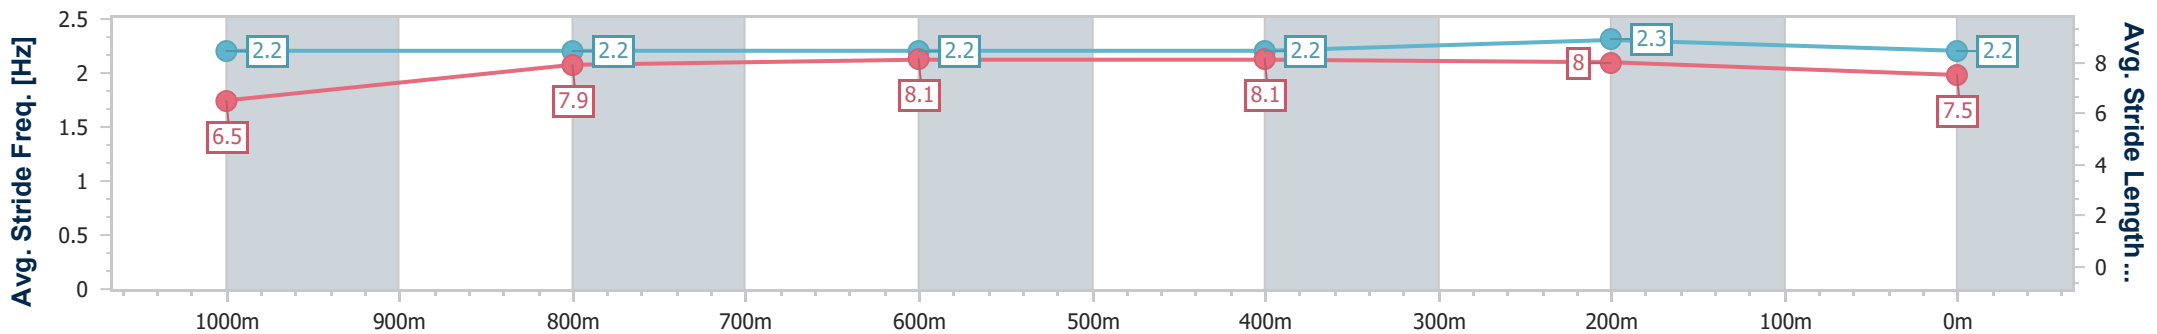

Horse/Jockey Name	Spirit Queen
Final Rank	3
Fastest Section Time (Section)	0:10.86 (400m)
Top Speed [km/h] (Section)	67.6 (400m)
Race State	Finished

Eagle Farm QLD Professional
Race 1: TEDDY BEARS PICNIC 3 AUGUST Class 3 Handicap - 1200m
20 July 2024 - 11:59
Track Rating: Good 4, Weather: Fine, Rail Position: +0.5m Entire

BRISBANE
RACING CLUB

Section	Overall	1000m	800m	600m	400m	200m
Section Times	1:10.78 [3] (0:14.09)	0:56.69 [8] (0:11.49)	0:45.20 [9] (0:11.25)	0:33.95 [8] (0:11.07)	0:22.88 [8] (0:10.86)	0:12.02 [5]
Average Speed [km/h]	51.1	63.8	64.7	65.6	66.2	59.9
Top Speed [km/h]	62.9	65.3	65.8	67.5	67.6	64.6
Avg. Dist. to Rail [m]	5.6	3.4	2.7	1.2	5.9	5.5
Avg. Stride Freq. [Hz]	2.2	2.2	2.2	2.2	2.3	2.2
Avg. Stride Length [m]	6.5	7.9	8.1	8.1	8.0	7.5

- [ ] Ranking at each section and finish
- -.-.- No data available at this section
- NA No data available