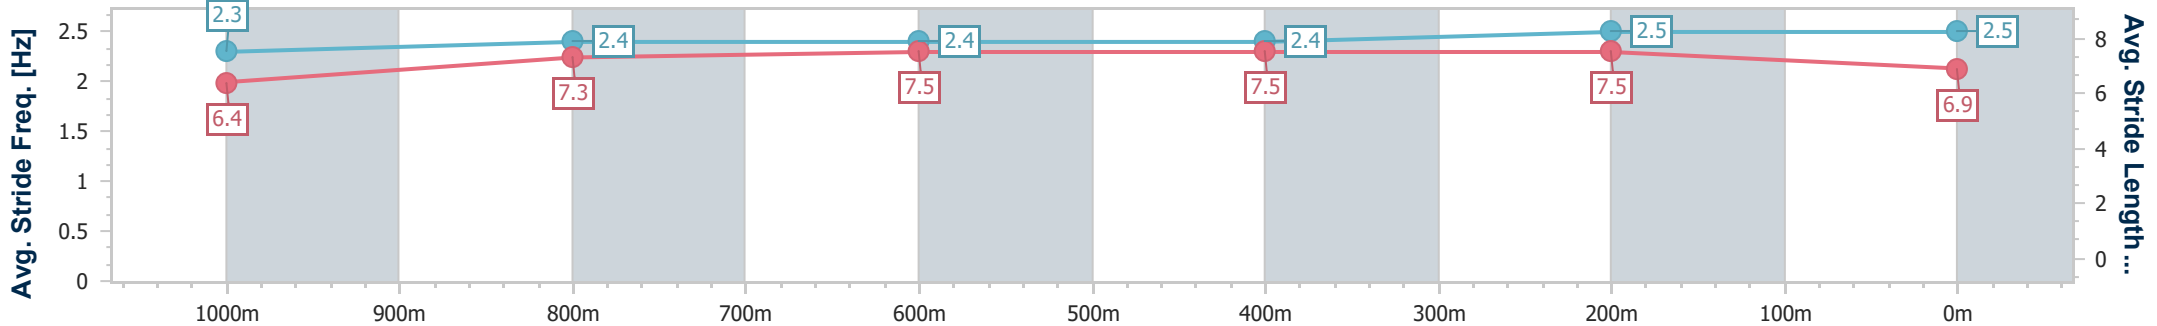

Eagle Farm QLD Professional  
Race 1: TEDDY BEARS PICNIC 3 AUGUST Class 3 Handicap - 1200m

20 July 2024 - 11:59

BRISBANE RACING CLUB

Track Rating: Good 4, Weather: Fine, Rail Position: +0.5m Entire

Section	Overall	1000m	800m	600m	400m	200m
Section Times	1:10.34 [1] (0:13.89)	0:56.45 [7] (0:11.47)	0:44.98 [7] (0:11.24)	0:33.74 [7] (0:11.19)	0:22.55 [7] (0:10.75)	0:11.80 [2] (0:11.80)
Average Speed [km/h]	51.8	63.4	64.4	64.4	67.0	61.1
Top Speed [km/h]	63.8	65.4	65.3	66.6	68.2	65.3
Avg. Dist. to Rail [m]	3.1	2.1	1.2	0.4	0.6	2.2
Avg. Stride Freq. [Hz]	2.3	2.4	2.4	2.4	2.5	2.5
Avg. Stride Length [m]	6.4	7.3	7.5	7.5	7.5	6.9