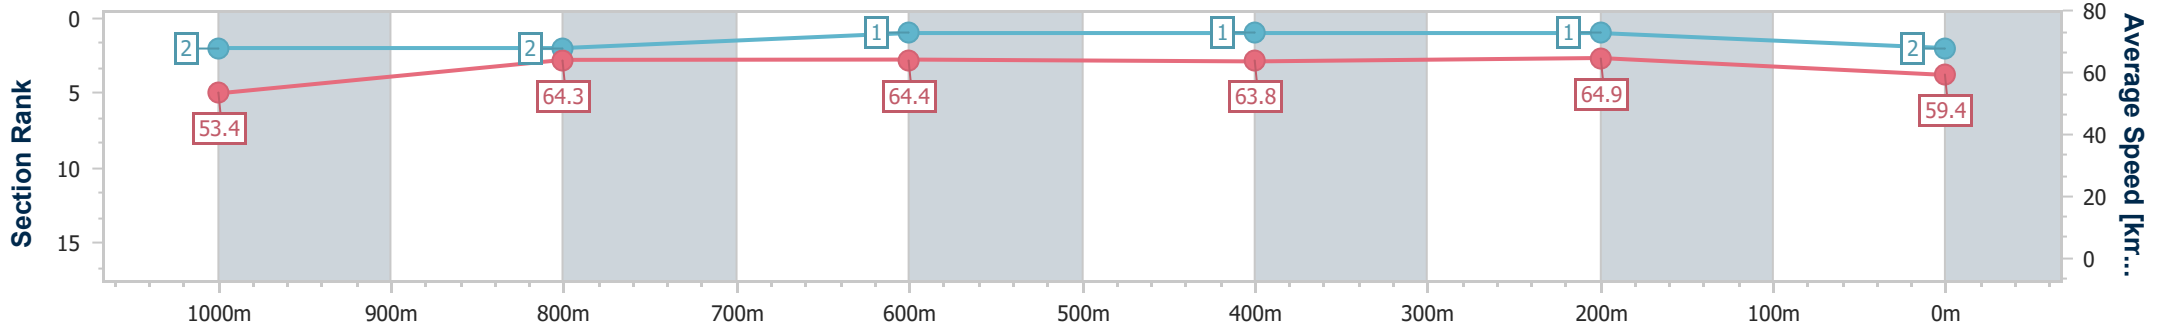

Section	Overall	1000m	800m	600m	400m	200m
Section Times	1:10.60 [2] (0:13.48)	0:57.12 [2] (0:11.33)	0:45.79 [2] (0:11.28)	0:34.51 [1] (0:11.30)	0:23.21 [1] (0:11.12)	0:12.09 [1] (0:12.09)
Average Speed [km/h]	53.4	64.3	64.4	63.8	64.9	59.4
Top Speed [km/h]	64.8	65.2	65.3	64.6	65.9	63.4
Avg. Dist. to Rail [m]	3.9	2.1	1.6	0.7	2.7	2.9
Avg. Stride Freq. [Hz]	2.3	2.4	2.4	2.4	2.5	2.4
Avg. Stride Length [m]	6.3	7.5	7.5	7.4	7.3	6.8