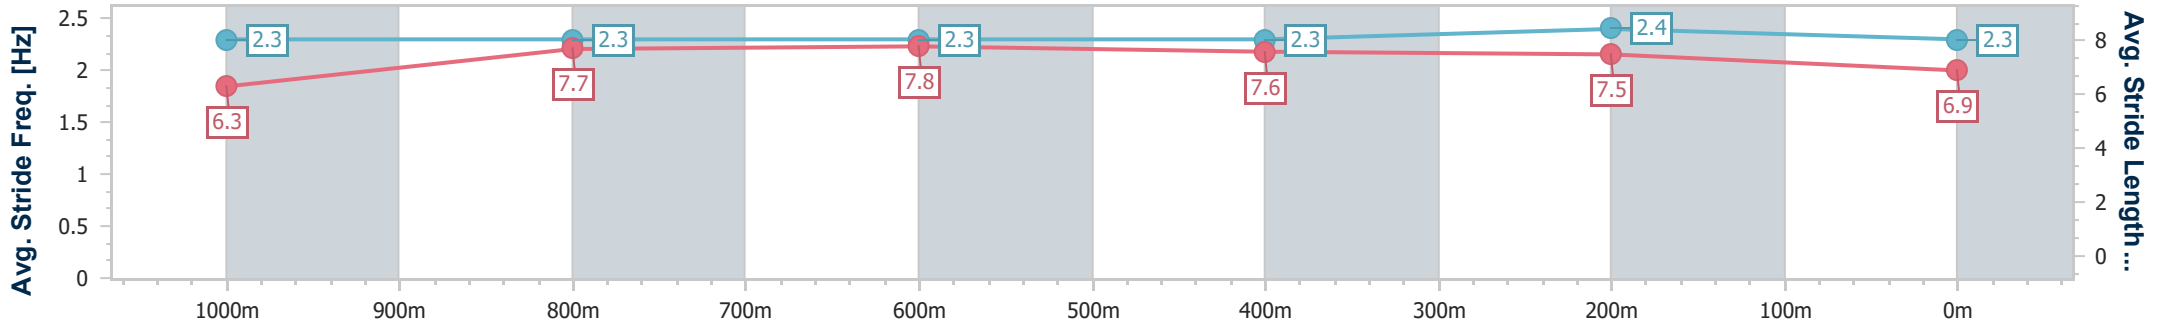

Eagle Farm QLD Professional  
Race 1: TEDDY BEARS PICNIC 3 AUGUST Class 3 Handicap - 1200m

20 July 2024 - 11:59

BRISBANE RACING CLUB

Track Rating: Good 4, Weather: Fine, Rail Position: +0.5m Entire

Section	Overall	1000m	800m	600m	400m	200m
Section Times	1:11.88 [11] (0:13.88)	0:58.00 [6] (0:11.34)	0:46.66 [6] (0:11.27)	0:35.39 [5] (0:11.29)	0:24.10 [6] (0:11.26)	0:12.84 [8] (0:12.84)
Average Speed [km/h]	51.9	63.8	64.2	63.4	63.9	56.1
Top Speed [km/h]	65.7	65.7	64.8	64.8	66.0	61.1
Avg. Dist. to Rail [m]	1.3	0.4	0.8	0.6	0.6	0.6
Avg. Stride Freq. [Hz]	2.3	2.3	2.3	2.3	2.4	2.3
Avg. Stride Length [m]	6.3	7.7	7.8	7.6	7.5	6.9

- [ ] Ranking at each section and finish
- .-.- No data available at this section
- NA No data available