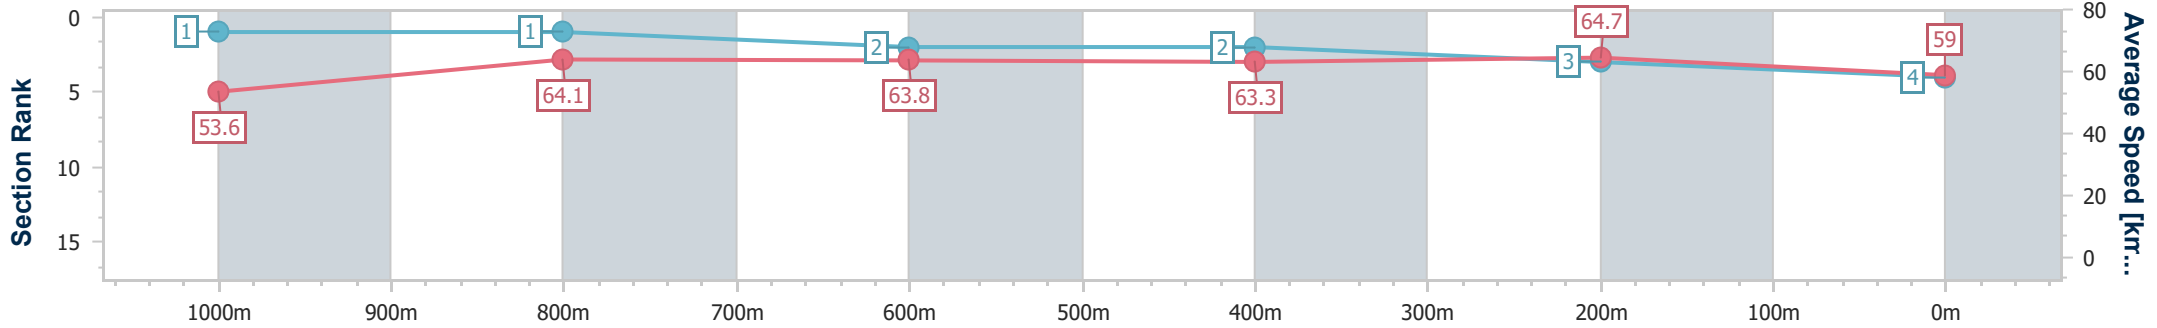

Horse/Jockey Name	Surfers Royale
Final Rank	4
Fastest Section Time (Section)	0:11.14 (400m)
Top Speed [km/h] (Section)	65.6 (400m)
Race State	Finished

Eagle Farm QLD Professional
Race 1: TEDDY BEARS PICNIC 3 AUGUST Class 3 Handicap - 1200m
20 July 2024 - 11:59
Track Rating: Good 4, Weather: Fine, Rail Position: +0.5m Entire

BRISBANE
RACING CLUB

Section	Overall	1000m	800m	600m	400m	200m
Section Times	1:10.78 [4] (0:13.48)	0:57.30 [1] (0:11.30)	0:46.00 [1] (0:11.32)	0:34.68 [2] (0:11.33)	0:23.35 [2] (0:11.14)	0:12.21 [3] (0:12.21)
Average Speed [km/h]	53.6	64.1	63.8	63.3	64.7	59.0
Top Speed [km/h]	64.9	65.0	65.0	65.0	65.6	62.6
Avg. Dist. to Rail [m]	2.3	1.2	0.9	0.6	1.9	2.6
Avg. Stride Freq. [Hz]	2.3	2.3	2.3	2.3	2.4	2.3
Avg. Stride Length [m]	6.5	7.8	7.8	7.5	7.6	7.3

- [ ] Ranking at each section and finish
- -.-.- No data available at this section
- NA No data available