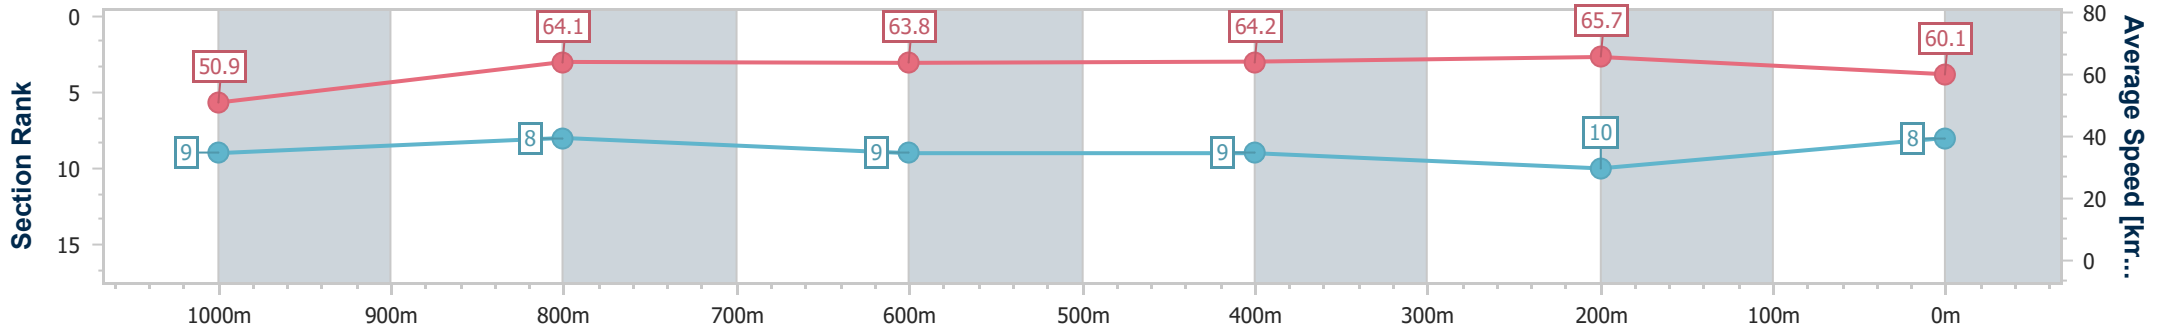

Horse/Jockey Name	Pure Paradise
Final Rank	8
Fastest Section Time (Section)	0:10.96 (400m)
Top Speed [km/h] (Section)	67.1 (400m)
Race State	Finished

Eagle Farm QLD Professional
Race 1: TEDDY BEARS PICNIC 3 AUGUST Class 3 Handicap - 1200m
20 July 2024 - 11:59
Track Rating: Good 4, Weather: Fine, Rail Position: +0.5m Entire

BRISBANE RACING CLUB

Section	Overall	1000m	800m	600m	400m	200m
Section Times	1:11.13 [8] (0:14.18)	0:56.95 [9] (0:11.30)	0:45.65 [8] (0:11.40)	0:34.25 [9] (0:11.30)	0:22.95 [9] (0:10.96)	0:11.99 [10] (0:11.99)
Average Speed [km/h]	50.9	64.1	63.8	64.2	65.7	60.1
Top Speed [km/h]	63.7	65.4	65.2	65.8	67.1	64.1
Avg. Dist. to Rail [m]	4.0	1.1	2.2	1.4	6.7	8.5
Avg. Stride Freq. [Hz]	2.3	2.4	2.4	2.4	2.5	2.5
Avg. Stride Length [m]	6.2	7.4	7.3	7.4	7.3	6.8

- [ ] Ranking at each section and finish
- -.-.- No data available at this section
- NA No data available