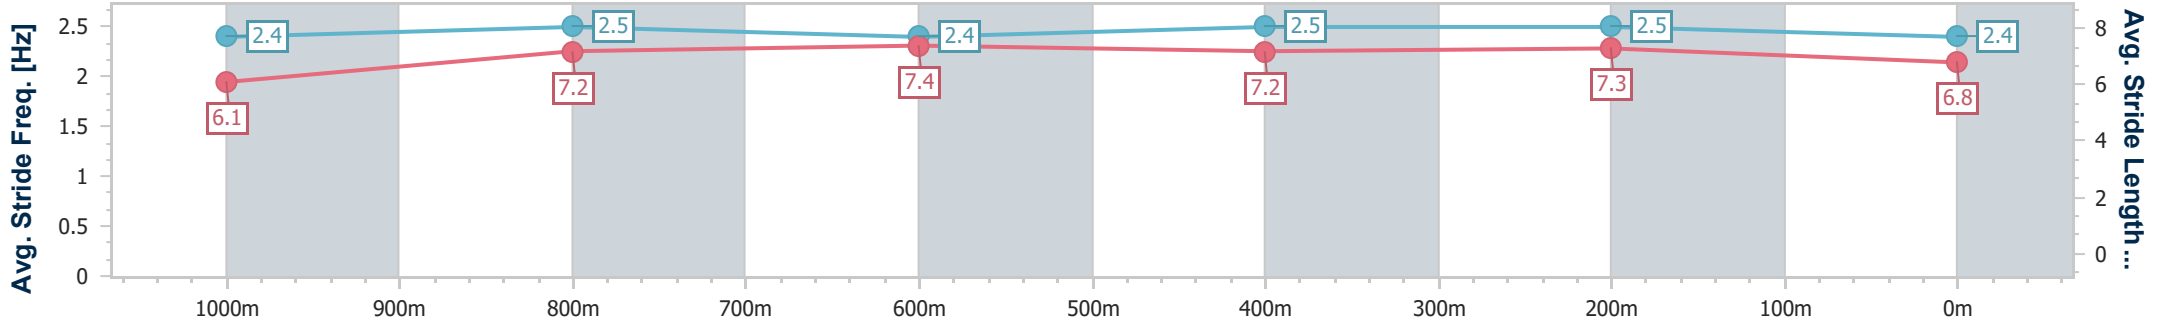

Eagle Farm QLD Professional  
Race 1: TEDDY BEARS PICNIC 3 AUGUST Class 3 Handicap - 1200m

20 July 2024 - 11:59

BRISBANE RACING CLUB

Track Rating: Good 4, Weather: Fine, Rail Position: +0.5m Entire

Section	Overall	1000m	800m	600m	400m	200m
Section Times	1:10.88 [5] (0:13.66)	0:57.22 [3] (0:11.52)	0:45.70 [5] (0:11.27)	0:34.43 [4] (0:11.26)	0:23.17 [5] (0:11.07)	0:12.10 [6] (0:12.10)
Average Speed [km/h]	52.7	63.5	64.9	64.1	65.2	59.6
Top Speed [km/h]	66.3	64.5	66.0	66.5	66.5	63.0
Avg. Dist. to Rail [m]	1.6	3.0	2.8	1.3	5.6	4.9
Avg. Stride Freq. [Hz]	2.4	2.5	2.4	2.5	2.5	2.4
Avg. Stride Length [m]	6.1	7.2	7.4	7.2	7.3	6.8