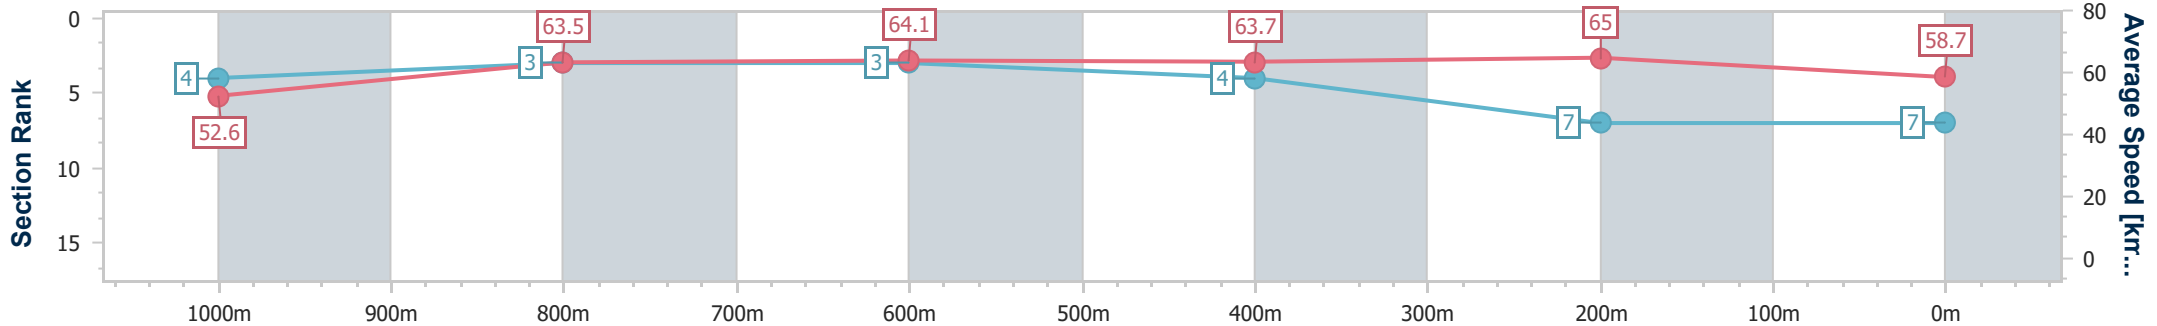

Horse/Jockey Name	Daytona
Final Rank	7
Fastest Section Time (Section)	0:11.12 (400m)
Top Speed [km/h] (Section)	66.3 (400m)
Race State	Finished

Eagle Farm QLD Professional
Race 1: TEDDY BEARS PICNIC 3 AUGUST Class 3 Handicap - 1200m
20 July 2024 - 11:59
Track Rating: Good 4, Weather: Fine, Rail Position: +0.5m Entire

BRISBANE RACING CLUB

Section	Overall	1000m	800m	600m	400m	200m
Section Times	1:11.05 [7] (0:13.68)	0:57.37 [4] (0:11.39)	0:45.98 [3] (0:11.31)	0:34.67 [3] (0:11.32)	0:23.35 [4] (0:11.12)	0:12.23 [7] (0:12.23)
Average Speed [km/h]	52.6	63.5	64.1	63.7	65.0	58.7
Top Speed [km/h]	62.1	64.6	65.2	64.7	66.3	65.4
Avg. Dist. to Rail [m]	0.9	1.6	1.1	0.8	0.8	0.6
Avg. Stride Freq. [Hz]	2.3	2.4	2.4	2.4	2.5	2.4
Avg. Stride Length [m]	6.3	7.2	7.4	7.3	7.3	6.9

- [ ] Ranking at each section and finish
- -.-.- No data available at this section
- NA No data available