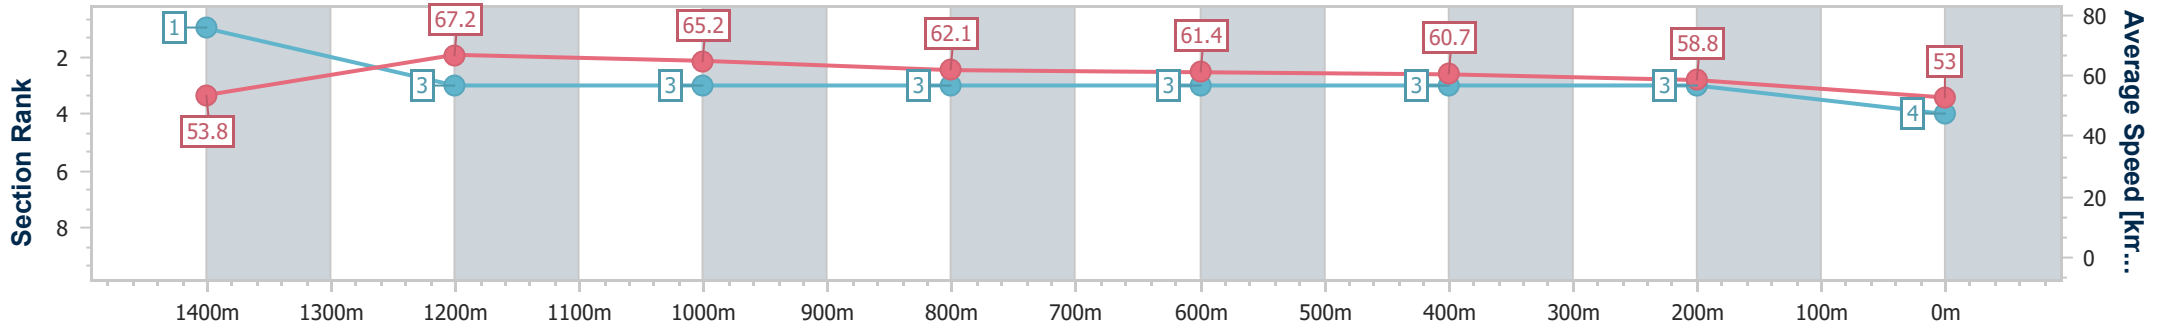

Eagle Farm QLD Professional
Race 3: SKY RACING OPEN Handicap - Weights Raised 3kg - 1600m

20 July 2024 - 13:09

BRISBANE RACING CLUB

Track Rating: Good 4, Weather: Fine, Rail Position: +0.5m Entire

Section	Overall	1400m	1200m	1000m	800m	600m	400m	200m
Section Times	1:36.27 [4] (0:13.42)	1:22.85 [1] (0:10.73)	1:12.12 [3] (0:11.02)	1:01.10 [3] (0:11.65)	0:49.45 [3] (0:11.75)	0:37.70 [3] (0:11.91)	0:25.79 [3] (0:12.24)	0:13.55 [3] (0:13.55)
Average Speed [km/h]	53.8	67.2	65.2	62.1	61.4	60.7	58.8	53.0
Top Speed [km/h]	68.2	68.1	67.1	64.2	61.9	61.5	60.3	55.9
Avg. Dist. to Rail [m]	6.4	1.0	1.5	1.3	0.4	0.6	3.2	3.9
Avg. Stride Freq. [Hz]	2.3	2.3	2.3	2.2	2.2	2.3	2.3	2.2
Avg. Stride Length [m]	6.6	8.1	7.9	7.8	7.7	7.5	7.2	6.7