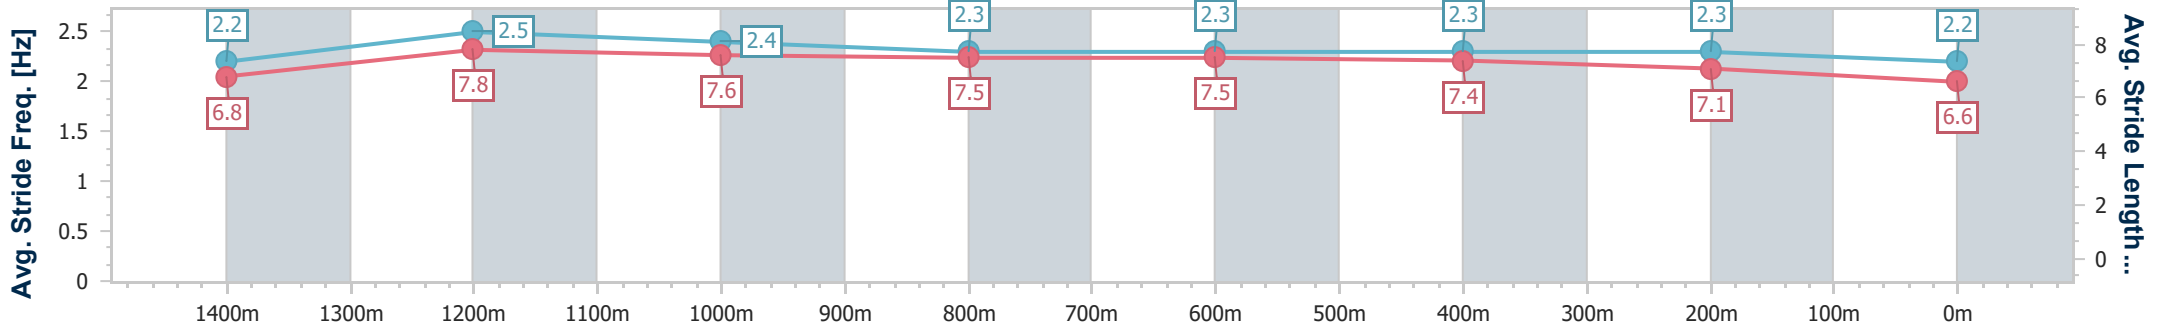

Eagle Farm QLD Professional
Race 3: SKY RACING OPEN Handicap - Weights Raised 3kg - 1600m

20 July 2024 - 13:09

BRISBANE RACING CLUB

Track Rating: Good 4, Weather: Fine, Rail Position: +0.5m Entire

Section	Overall	1400m	1200m	1000m	800m	600m	400m	200m
Section Times	1:36.50 [5] (0:13.61)	1:22.89 [4] (0:10.57)	1:12.32 [4] (0:11.07)	1:01.25 [4] (0:11.82)	0:49.43 [4] (0:11.83)	0:37.60 [6] (0:11.77)	0:25.83 [4] (0:12.26)	0:13.57 [5] (0:13.57)
Average Speed [km/h]	53.1	68.4	65.1	62.0	61.6	61.3	58.7	53.0
Top Speed [km/h]	67.3	70.0	68.3	63.1	62.5	62.1	60.7	55.5
Avg. Dist. to Rail [m]	12.1	6.4	3.7	3.5	2.1	0.7	4.5	4.4
Avg. Stride Freq. [Hz]	2.2	2.5	2.4	2.3	2.3	2.3	2.3	2.2
Avg. Stride Length [m]	6.8	7.8	7.6	7.5	7.5	7.4	7.1	6.6

- [] Ranking at each section and finish
- .-.- No data available at this section
- NA No data available

Horse/Jockey Name	He's Heaven
Final Rank	6
Fastest Section Time (Section)	0:10.53 (1400m)
Top Speed [km/h] (Section)	68.8 (1400m)
Race State	Finished