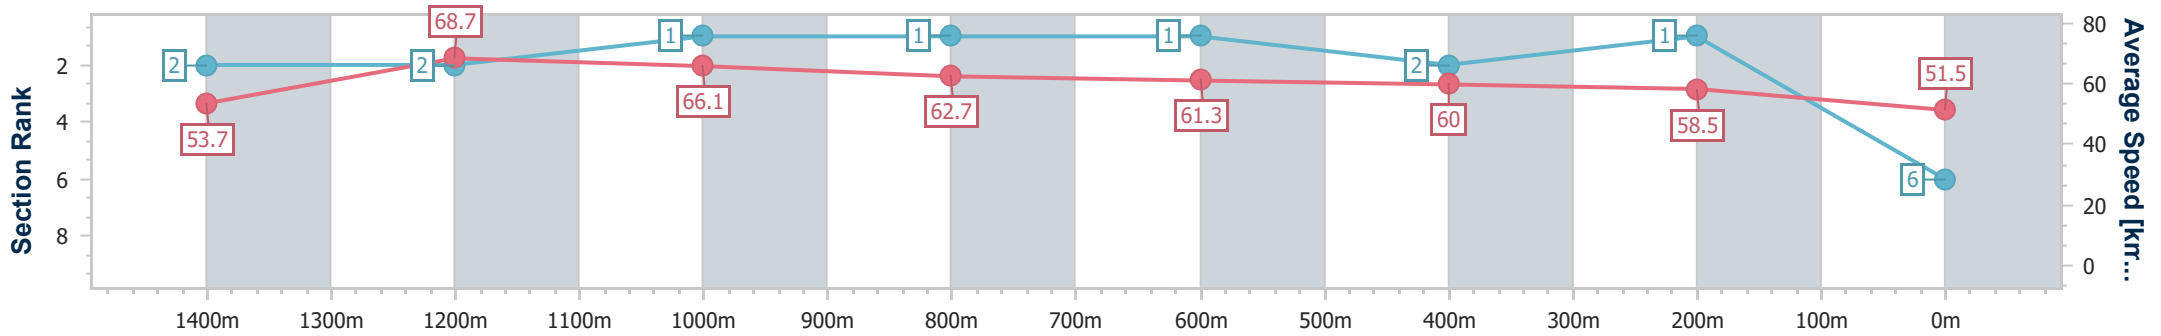

Eagle Farm QLD Professional
Race 3: SKY RACING OPEN Handicap - Weights Raised 3kg - 1600m

20 July 2024 - 13:09

BRISBANE RACING CLUB

Track Rating: Good 4, Weather: Fine, Rail Position: +0.5m Entire

Section	Overall	1400m	1200m	1000m	800m	600m	400m	200m
Section Times	1:36.54 [6] (0:13.46)	1:23.08 [2] (0:10.53)	1:12.55 [2] (0:10.90)	1:01.65 [1] (0:11.64)	0:50.01 [1] (0:11.78)	0:38.23 [1] (0:11.92)	0:26.31 [2] (0:12.33)	0:13.98 [1] (0:13.98)
Average Speed [km/h]	53.7	68.7	66.1	62.7	61.3	60.0	58.5	51.5
Top Speed [km/h]	68.4	68.8	68.7	63.2	62.0	61.3	60.2	55.0
Avg. Dist. to Rail [m]	11.4	4.0	2.3	2.6	1.0	0.9	2.1	1.3
Avg. Stride Freq. [Hz]	2.3	2.4	2.4	2.3	2.3	2.3	2.4	2.2
Avg. Stride Length [m]	6.7	7.8	7.6	7.5	7.4	7.1	6.9	6.4

- [] Ranking at each section and finish
- .-.- No data available at this section
- NA No data available

Horse/Jockey Name	Jetty
Final Rank	7
Fastest Section Time (Section)	0:10.76 (1400m)
Top Speed [km/h] (Section)	68.7 (Overall)
Race State	Finished