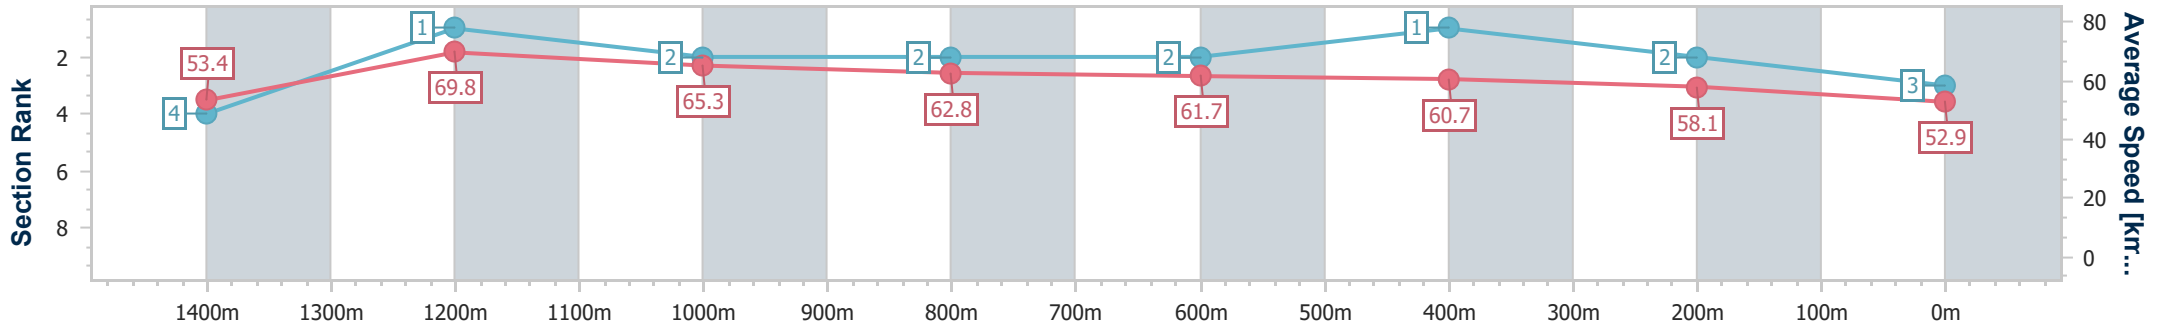

Eagle Farm QLD Professional
Race 3: SKY RACING OPEN Handicap - Weights Raised 3kg - 1600m

20 July 2024 - 13:09

BRISBANE RACING CLUB

Track Rating: Good 4, Weather: Fine, Rail Position: +0.5m Entire

Section	Overall	1400m	1200m	1000m	800m	600m	400m	200m
Section Times	1:36.22 [3] (0:13.61)	1:22.61 [4] (0:10.38)	1:12.23 [1] (0:10.99)	1:01.24 [2] (0:11.61)	0:49.63 [2] (0:11.74)	0:37.89 [2] (0:11.89)	0:26.00 [1] (0:12.39)	0:13.61 [2] (0:13.61)
Average Speed [km/h]	53.4	69.8	65.3	62.8	61.7	60.7	58.1	52.9
Top Speed [km/h]	68.8	70.8	68.7	63.2	62.5	62.1	59.9	54.9
Avg. Dist. to Rail [m]	13.7	7.4	3.9	1.9	0.9	0.7	3.4	2.9
Avg. Stride Freq. [Hz]	2.3	2.5	2.3	2.3	2.3	2.4	2.3	2.2
Avg. Stride Length [m]	6.6	7.8	7.8	7.7	7.4	7.2	7.0	6.6