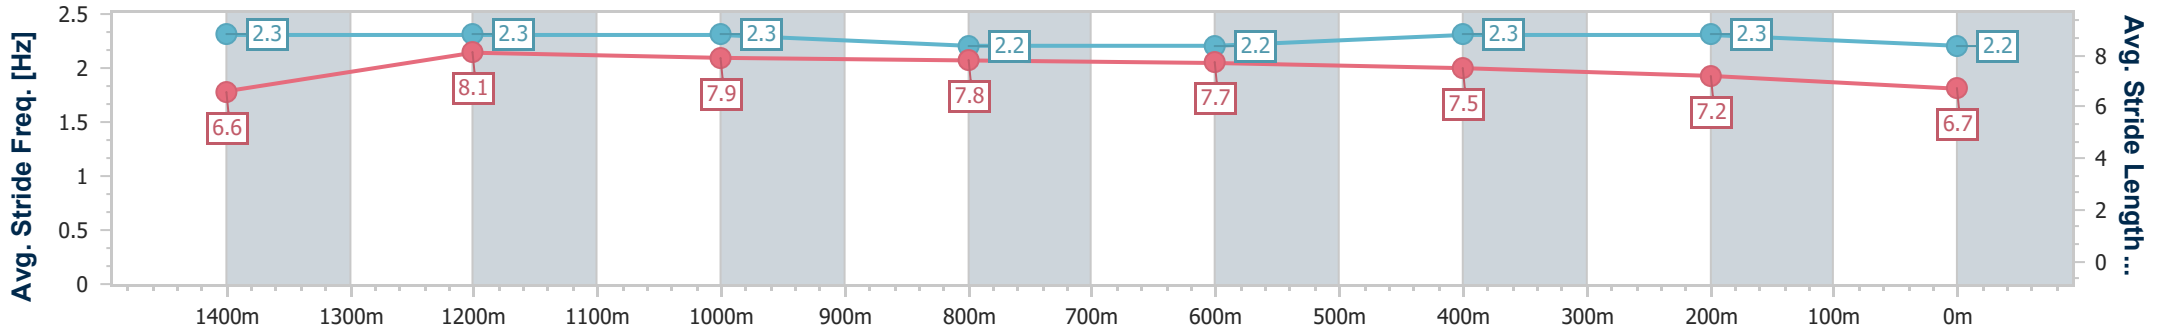

Eagle Farm QLD Professional
Race 3: SKY RACING OPEN Handicap - Weights Raised 3kg - 1600m

20 July 2024 - 13:09

BRISBANE RACING CLUB

Track Rating: Good 4, Weather: Fine, Rail Position: +0.5m Entire

Section	Overall	1400m	1200m	1000m	800m	600m	400m	200m
Section Times	1:36.27 [4] (0:13.42)	1:22.85 [1] (0:10.73)	1:12.12 [3] (0:11.02)	1:01.10 [3] (0:11.65)	0:49.45 [3] (0:11.75)	0:37.70 [3] (0:11.91)	0:25.79 [3] (0:12.24)	0:13.55 [3] (0:13.55)
Average Speed [km/h]	53.8	67.2	65.2	62.1	61.4	60.7	58.8	53.0
Top Speed [km/h]	68.2	68.1	67.1	64.2	61.9	61.5	60.3	55.9
Avg. Dist. to Rail [m]	6.4	1.0	1.5	1.3	0.4	0.6	3.2	3.9
Avg. Stride Freq. [Hz]	2.3	2.3	2.3	2.2	2.2	2.3	2.3	2.2
Avg. Stride Length [m]	6.6	8.1	7.9	7.8	7.7	7.5	7.2	6.7