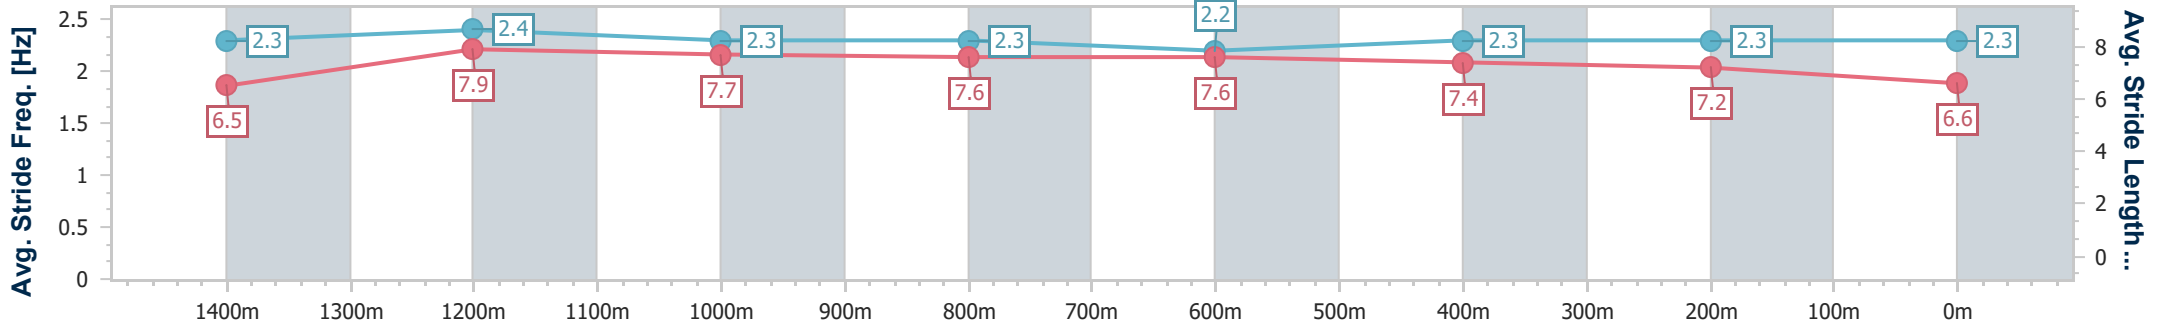

Eagle Farm QLD Professional
Race 3: SKY RACING OPEN Handicap - Weights Raised 3kg - 1600m

20 July 2024 - 13:09

BRISBANE RACING CLUB

Track Rating: Good 4, Weather: Fine, Rail Position: +0.5m Entire

Section	Overall	1400m	1200m	1000m	800m	600m	400m	200m
Section Times	1:36.16 [2] (0:13.83)	1:22.33 [8] (0:10.77)	1:11.56 [8] (0:11.14)	1:00.42 [8] (0:11.81)	0:48.61 [8] (0:11.77)	0:36.84 [8] (0:11.70)	0:25.14 [7] (0:11.91)	0:13.23 [6] (0:13.23)
Average Speed [km/h]	52.2	66.9	64.7	61.7	61.4	61.1	60.6	54.3
Top Speed [km/h]	67.4	68.3	66.3	63.0	63.0	62.4	62.4	58.8
Avg. Dist. to Rail [m]	8.3	2.6	3.6	2.2	0.5	0.9	3.2	3.1
Avg. Stride Freq. [Hz]	2.3	2.4	2.3	2.3	2.2	2.3	2.3	2.3
Avg. Stride Length [m]	6.5	7.9	7.7	7.6	7.6	7.4	7.2	6.6