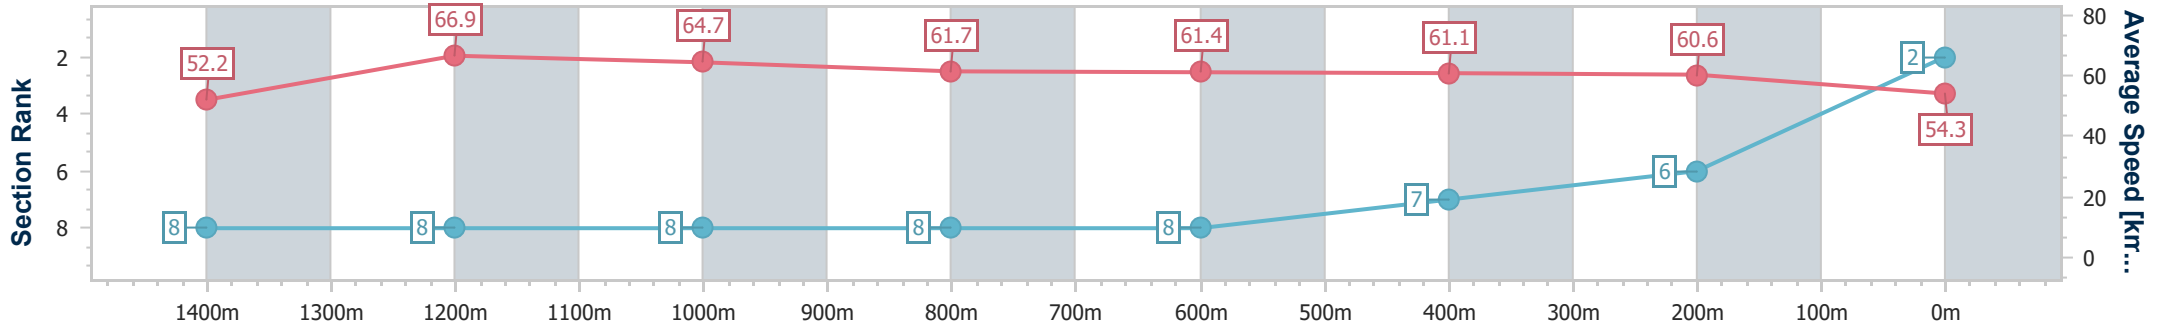

Eagle Farm QLD Professional
Race 3: SKY RACING OPEN Handicap - Weights Raised 3kg - 1600m

20 July 2024 - 13:09

BRISBANE RACING CLUB

Track Rating: Good 4, Weather: Fine, Rail Position: +0.5m Entire

Section	Overall	1400m	1200m	1000m	800m	600m	400m	200m
Section Times	1:36.16 [2] (0:13.83)	1:22.33 [8] (0:10.77)	1:11.56 [8] (0:11.14)	1:00.42 [8] (0:11.81)	0:48.61 [8] (0:11.77)	0:36.84 [8] (0:11.70)	0:25.14 [7] (0:11.91)	0:13.23 [6] (0:13.23)
Average Speed [km/h]	52.2	66.9	64.7	61.7	61.4	61.1	60.6	54.3
Top Speed [km/h]	67.4	68.3	66.3	63.0	63.0	62.4	62.4	58.8
Avg. Dist. to Rail [m]	8.3	2.6	3.6	2.2	0.5	0.9	3.2	3.1
Avg. Stride Freq. [Hz]	2.3	2.4	2.3	2.3	2.2	2.3	2.3	2.3
Avg. Stride Length [m]	6.5	7.9	7.7	7.6	7.6	7.4	7.2	6.6