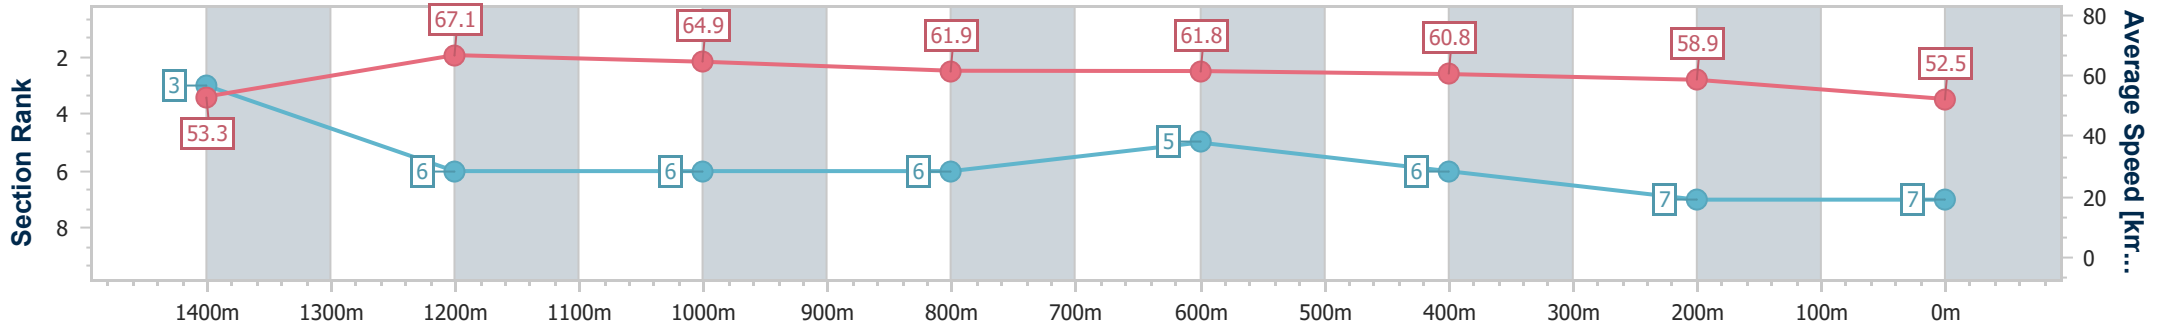

- [] Ranking at each section and finish
- .-.- No data available at this section
- NA No data available

Horse/Jockey Name	Jetty
Final Rank	7
Fastest Section Time (Section)	0:10.76 (1400m)
Top Speed [km/h] (Section)	68.7 (Overall)
Race State	Finished

Eagle Farm QLD Professional
Race 3: SKY RACING OPEN Handicap - Weights Raised 3kg - 1600m

20 July 2024 - 13:09

BRISBANE RACING CLUB

Track Rating: Good 4, Weather: Fine, Rail Position: +0.5m Entire

Section	Overall	1400m	1200m	1000m	800m	600m	400m	200m
Section Times	1:36.65 [7] (0:13.58)	1:23.07 [3] (0:10.76)	1:12.31 [6] (0:11.08)	1:01.23 [6] (0:11.75)	0:49.48 [6] (0:11.72)	0:37.76 [5] (0:11.83)	0:25.93 [6] (0:12.22)	0:13.71 [7] (0:13.71)
Average Speed [km/h]	53.3	67.1	64.9	61.9	61.8	60.8	58.9	52.5
Top Speed [km/h]	68.7	68.7	67.0	63.3	62.8	62.2	60.7	55.8
Avg. Dist. to Rail [m]	8.2	2.7	3.3	2.0	0.7	0.4	1.5	0.4
Avg. Stride Freq. [Hz]	2.2	2.3	2.3	2.2	2.2	2.2	2.2	2.1
Avg. Stride Length [m]	6.9	8.0	7.9	7.9	7.8	7.6	7.4	6.9

- [] Ranking at each section and finish
- .-.- No data available at this section
- NA No data available

Horse/Jockey Name	Steely
Final Rank	8
Fastest Section Time (Section)	0:10.70 (1400m)
Top Speed [km/h] (Section)	68.8 (1400m)
Race State	Finished