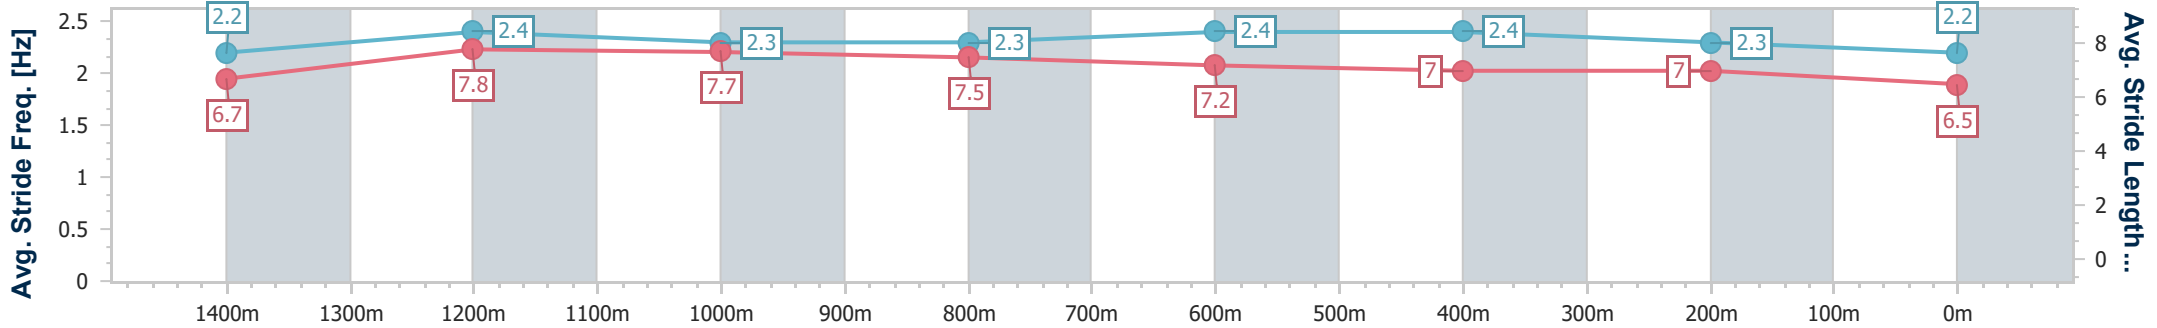

- [] Ranking at each section and finish
- .-.- No data available at this section
- NA No data available

Horse/Jockey Name	Steely
Final Rank	8
Fastest Section Time (Section)	0:10.70 (1400m)
Top Speed [km/h] (Section)	68.8 (1400m)
Race State	Finished

Eagle Farm QLD Professional
Race 3: SKY RACING OPEN Handicap - Weights Raised 3kg - 1600m

20 July 2024 - 13:09

BRISBANE RACING CLUB

Track Rating: Good 4, Weather: Fine, Rail Position: +0.5m Entire

Section	Overall	1400m	1200m	1000m	800m	600m	400m	200m
Section Times	1:37.24 [8] (0:13.70)	1:23.54 [6] (0:10.70)	1:12.84 [7] (0:11.07)	1:01.77 [7] (0:11.65)	0:50.12 [5] (0:11.79)	0:38.33 [7] (0:12.11)	0:26.22 [8] (0:12.38)	0:13.84 [8] (0:13.84)
Average Speed [km/h]	52.7	67.2	65.0	62.5	61.0	59.4	58.0	52.1
Top Speed [km/h]	68.3	68.8	66.4	63.5	62.5	61.3	59.3	56.1
Avg. Dist. to Rail [m]	5.8	0.9	1.4	1.7	0.8	1.1	0.4	2.0
Avg. Stride Freq. [Hz]	2.2	2.4	2.3	2.3	2.4	2.4	2.3	2.2
Avg. Stride Length [m]	6.7	7.8	7.7	7.5	7.2	7.0	7.0	6.5

- [] Ranking at each section and finish
- .-.- No data available at this section
- NA No data available