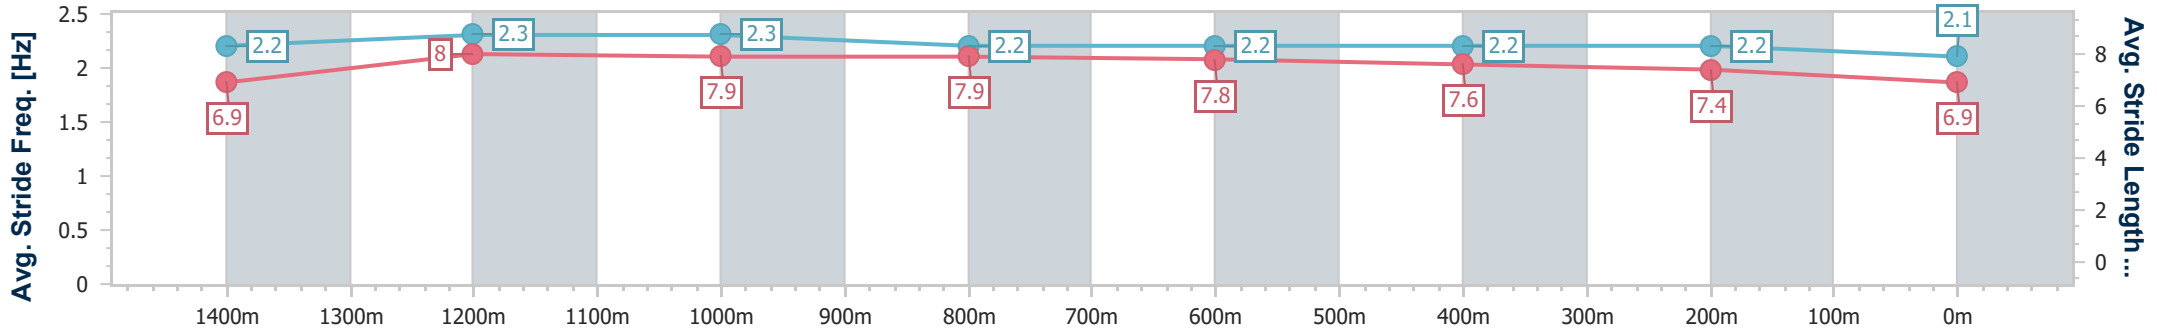

- [] Ranking at each section and finish
- .-.- No data available at this section
- NA No data available

Horse/Jockey Name	Jetty
Final Rank	7
Fastest Section Time (Section)	0:10.76 (1400m)
Top Speed [km/h] (Section)	68.7 (Overall)
Race State	Finished

Eagle Farm QLD Professional
Race 3: SKY RACING OPEN Handicap - Weights Raised 3kg - 1600m

20 July 2024 - 13:09

BRISBANE RACING CLUB

Track Rating: Good 4, Weather: Fine, Rail Position: +0.5m Entire

Section	Overall	1400m	1200m	1000m	800m	600m	400m	200m
Section Times	1:36.65 [7] (0:13.58)	1:23.07 [3] (0:10.76)	1:12.31 [6] (0:11.08)	1:01.23 [6] (0:11.75)	0:49.48 [6] (0:11.72)	0:37.76 [5] (0:11.83)	0:25.93 [6] (0:12.22)	0:13.71 [7] (0:13.71)
Average Speed [km/h]	53.3	67.1	64.9	61.9	61.8	60.8	58.9	52.5
Top Speed [km/h]	68.7	68.7	67.0	63.3	62.8	62.2	60.7	55.8
Avg. Dist. to Rail [m]	8.2	2.7	3.3	2.0	0.7	0.4	1.5	0.4
Avg. Stride Freq. [Hz]	2.2	2.3	2.3	2.2	2.2	2.2	2.2	2.1
Avg. Stride Length [m]	6.9	8.0	7.9	7.9	7.8	7.6	7.4	6.9

- [] Ranking at each section and finish
- .-.- No data available at this section
- NA No data available

Horse/Jockey Name	Steely
Final Rank	8
Fastest Section Time (Section)	0:10.70 (1400m)
Top Speed [km/h] (Section)	68.8 (1400m)
Race State	Finished