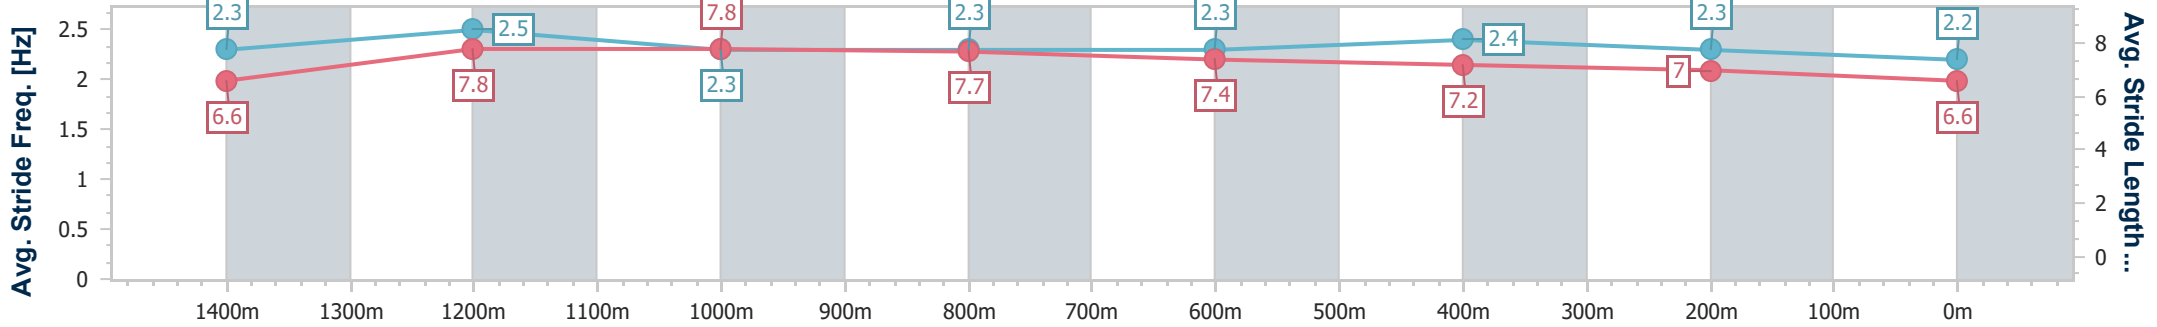

Eagle Farm QLD Professional
Race 3: SKY RACING OPEN Handicap - Weights Raised 3kg - 1600m

20 July 2024 - 13:09

BRISBANE RACING CLUB

Track Rating: Good 4, Weather: Fine, Rail Position: +0.5m Entire

Section	Overall	1400m	1200m	1000m	800m	600m	400m	200m
Section Times	1:36.22 [3] (0:13.61)	1:22.61 [4] (0:10.38)	1:12.23 [1] (0:10.99)	1:01.24 [2] (0:11.61)	0:49.63 [2] (0:11.74)	0:37.89 [2] (0:11.89)	0:26.00 [1] (0:12.39)	0:13.61 [2] (0:13.61)
Average Speed [km/h]	53.4	69.8	65.3	62.8	61.7	60.7	58.1	52.9
Top Speed [km/h]	68.8	70.8	68.7	63.2	62.5	62.1	59.9	54.9
Avg. Dist. to Rail [m]	13.7	7.4	3.9	1.9	0.9	0.7	3.4	2.9
Avg. Stride Freq. [Hz]	2.3	2.5	2.3	2.3	2.3	2.4	2.3	2.2
Avg. Stride Length [m]	6.6	7.8	7.8	7.7	7.4	7.2	7.0	6.6