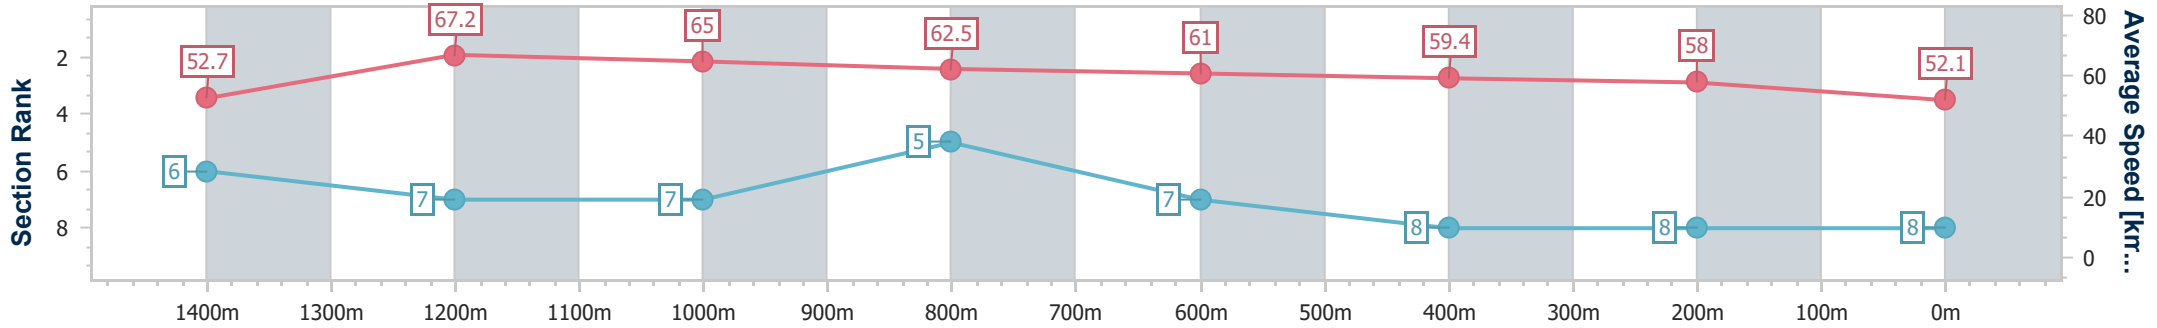

- [] Ranking at each section and finish
- .-.- No data available at this section
- NA No data available

Horse/Jockey Name	Steely
Final Rank	8
Fastest Section Time (Section)	0:10.70 (1400m)
Top Speed [km/h] (Section)	68.8 (1400m)
Race State	Finished

Eagle Farm QLD Professional
Race 3: SKY RACING OPEN Handicap - Weights Raised 3kg - 1600m

20 July 2024 - 13:09

BRISBANE RACING CLUB

Track Rating: Good 4, Weather: Fine, Rail Position: +0.5m Entire

Section	Overall	1400m	1200m	1000m	800m	600m	400m	200m
Section Times	1:37.24 [8] (0:13.70)	1:23.54 [6] (0:10.70)	1:12.84 [7] (0:11.07)	1:01.77 [7] (0:11.65)	0:50.12 [5] (0:11.79)	0:38.33 [7] (0:12.11)	0:26.22 [8] (0:12.38)	0:13.84 [8] (0:13.84)
Average Speed [km/h]	52.7	67.2	65.0	62.5	61.0	59.4	58.0	52.1
Top Speed [km/h]	68.3	68.8	66.4	63.5	62.5	61.3	59.3	56.1
Avg. Dist. to Rail [m]	5.8	0.9	1.4	1.7	0.8	1.1	0.4	2.0
Avg. Stride Freq. [Hz]	2.2	2.4	2.3	2.3	2.4	2.4	2.3	2.2
Avg. Stride Length [m]	6.7	7.8	7.7	7.5	7.2	7.0	7.0	6.5

- [] Ranking at each section and finish
- .-.- No data available at this section
- NA No data available