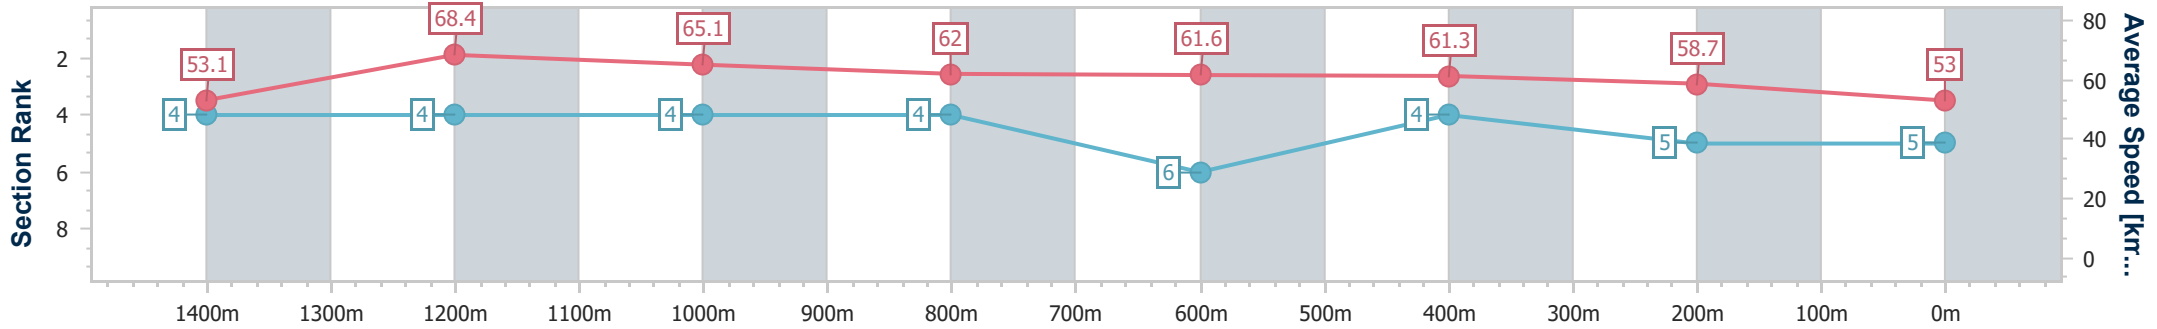

Eagle Farm QLD Professional
Race 3: SKY RACING OPEN Handicap - Weights Raised 3kg - 1600m

20 July 2024 - 13:09

BRISBANE RACING CLUB

Track Rating: Good 4, Weather: Fine, Rail Position: +0.5m Entire

Section	Overall	1400m	1200m	1000m	800m	600m	400m	200m
Section Times	1:36.50 [5] (0:13.61)	1:22.89 [4] (0:10.57)	1:12.32 [4] (0:11.07)	1:01.25 [4] (0:11.82)	0:49.43 [4] (0:11.83)	0:37.60 [6] (0:11.77)	0:25.83 [4] (0:12.26)	0:13.57 [5] (0:13.57)
Average Speed [km/h]	53.1	68.4	65.1	62.0	61.6	61.3	58.7	53.0
Top Speed [km/h]	67.3	70.0	68.3	63.1	62.5	62.1	60.7	55.5
Avg. Dist. to Rail [m]	12.1	6.4	3.7	3.5	2.1	0.7	4.5	4.4
Avg. Stride Freq. [Hz]	2.2	2.5	2.4	2.3	2.3	2.3	2.3	2.2
Avg. Stride Length [m]	6.8	7.8	7.6	7.5	7.5	7.4	7.1	6.6

- [] Ranking at each section and finish
- .-.- No data available at this section
- NA No data available

Horse/Jockey Name	He's Heaven
Final Rank	6
Fastest Section Time (Section)	0:10.53 (1400m)
Top Speed [km/h] (Section)	68.8 (1400m)
Race State	Finished