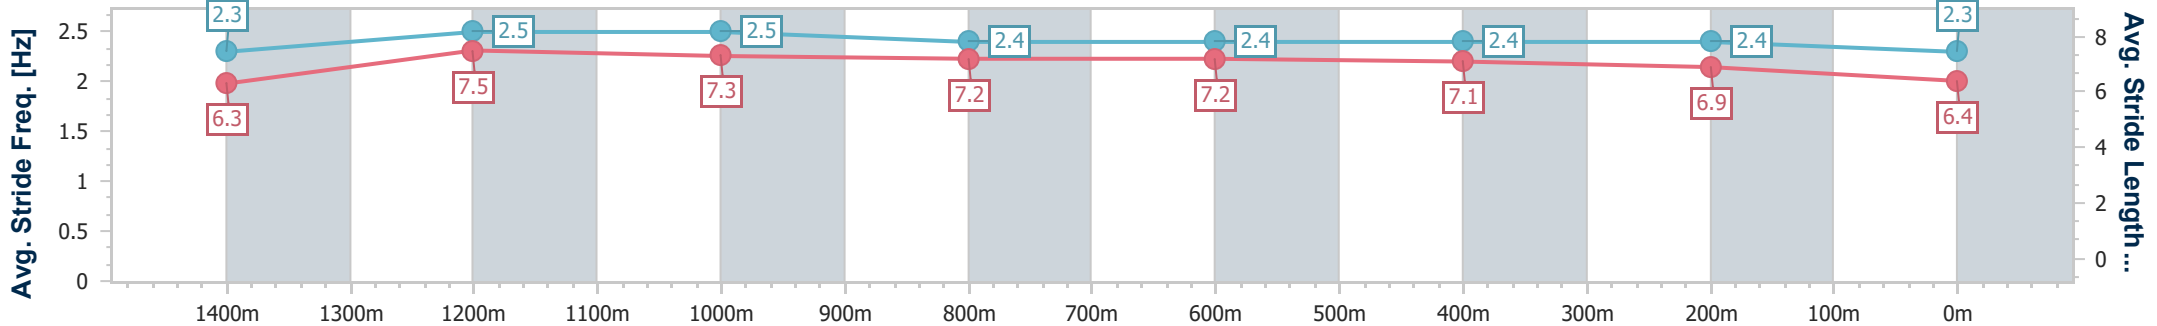

Scratched: Bold Bourbon (#7)

Horse/Jockey Name	A Deel Of Humour
Final Rank	1
Fastest Section Time (Section)	0:10.64 (1400m)
Top Speed [km/h] (Section)	68.8 (1400m)
Race State	Finished

Eagle Farm QLD Professional
Race 3: SKY RACING OPEN Handicap - Weights Raised 3kg - 1600m

20 July 2024 - 13:09

BRISBANE RACING CLUB

Track Rating: Good 4, Weather: Fine, Rail Position: +0.5m Entire

Section	Overall	1400m	1200m	1000m	800m	600m	400m	200m
Section Times	1:36.02 [1] (0:13.70)	1:22.32 [7] (0:10.64)	1:11.68 [5] (0:11.06)	1:00.62 [5] (0:11.80)	0:48.82 [7] (0:11.69)	0:37.13 [4] (0:11.82)	0:25.31 [5] (0:12.05)	0:13.26 [4] (0:13.26)
Average Speed [km/h]	52.7	67.9	65.2	62.0	62.0	61.4	59.7	54.2
Top Speed [km/h]	66.4	68.8	67.0	63.1	63.0	62.8	61.6	57.4
Avg. Dist. to Rail [m]	9.9	4.1	4.3	3.1	1.3	1.0	5.1	5.5
Avg. Stride Freq. [Hz]	2.3	2.5	2.5	2.4	2.4	2.4	2.4	2.3
Avg. Stride Length [m]	6.3	7.5	7.3	7.2	7.2	7.1	6.9	6.4