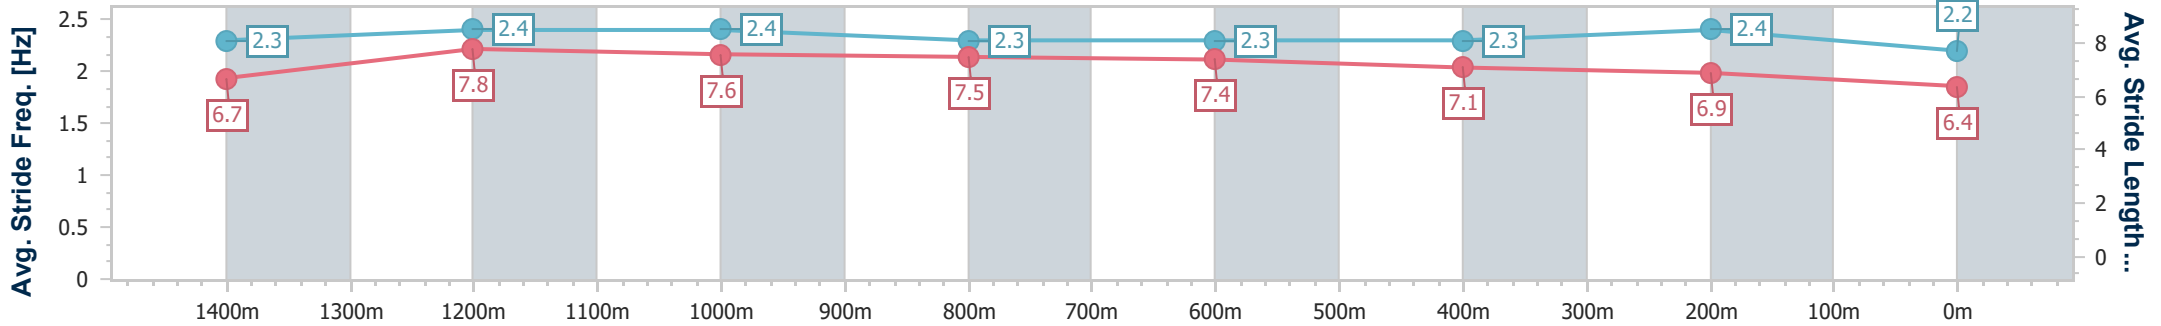

- [] Ranking at each section and finish
- .-.- No data available at this section
- NA No data available

Horse/Jockey Name	He's Heaven
Final Rank	6
Fastest Section Time (Section)	0:10.53 (1400m)
Top Speed [km/h] (Section)	68.8 (1400m)
Race State	Finished

Eagle Farm QLD Professional
Race 3: SKY RACING OPEN Handicap - Weights Raised 3kg - 1600m

20 July 2024 - 13:09

BRISBANE RACING CLUB

Track Rating: Good 4, Weather: Fine, Rail Position: +0.5m Entire

Section	Overall	1400m	1200m	1000m	800m	600m	400m	200m
Section Times	1:36.54 [6] (0:13.46)	1:23.08 [2] (0:10.53)	1:12.55 [2] (0:10.90)	1:01.65 [1] (0:11.64)	0:50.01 [1] (0:11.78)	0:38.23 [1] (0:11.92)	0:26.31 [2] (0:12.33)	0:13.98 [1] (0:13.98)
Average Speed [km/h]	53.7	68.7	66.1	62.7	61.3	60.0	58.5	51.5
Top Speed [km/h]	68.4	68.8	68.7	63.2	62.0	61.3	60.2	55.0
Avg. Dist. to Rail [m]	11.4	4.0	2.3	2.6	1.0	0.9	2.1	1.3
Avg. Stride Freq. [Hz]	2.3	2.4	2.4	2.3	2.3	2.3	2.4	2.2
Avg. Stride Length [m]	6.7	7.8	7.6	7.5	7.4	7.1	6.9	6.4

- [] Ranking at each section and finish
- .-.- No data available at this section
- NA No data available

Horse/Jockey Name	Jetty
Final Rank	7
Fastest Section Time (Section)	0:10.76 (1400m)
Top Speed [km/h] (Section)	68.7 (Overall)
Race State	Finished