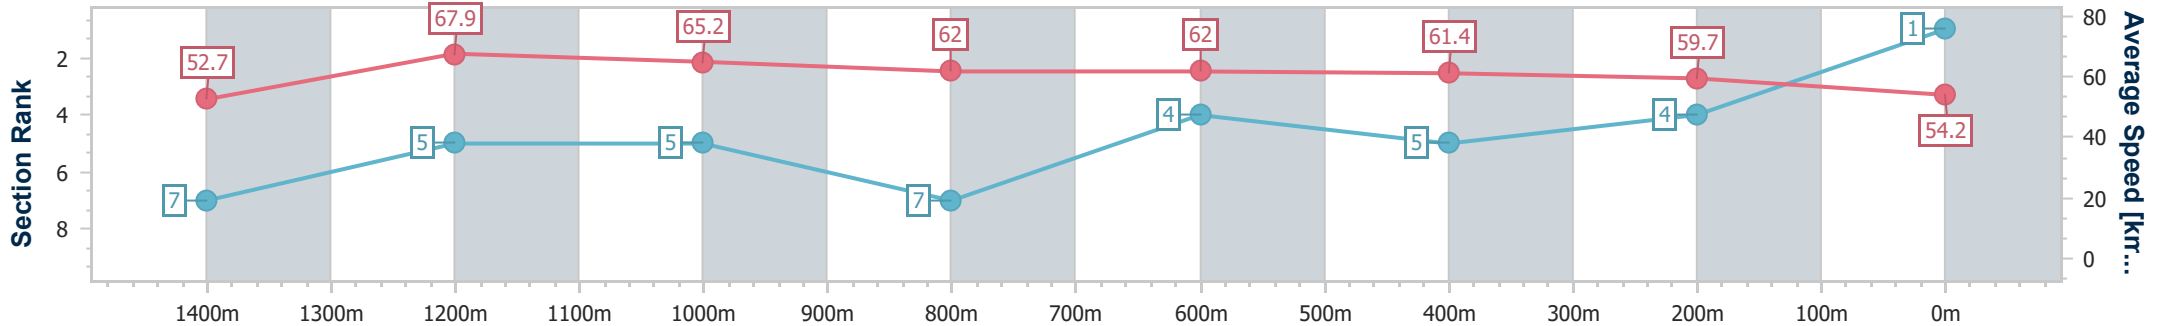

20 July 2024 - 13:09

BRISBANE RACING CLUB

Track Rating: Good 4, Weather: Fine, Rail Position: +0.5m Entire

Section	Overall	1400m	1200m	1000m	800m	600m	400m	200m
Section Times	1:36.02 [1] (0:13.70)	1:22.32 [7] (0:10.64)	1:11.68 [5] (0:11.06)	1:00.62 [5] (0:11.80)	0:48.82 [7] (0:11.69)	0:37.13 [4] (0:11.82)	0:25.31 [5] (0:12.05)	0:13.26 [4] (0:13.26)
Average Speed [km/h]	52.7	67.9	65.2	62.0	62.0	61.4	59.7	54.2
Top Speed [km/h]	66.4	68.8	67.0	63.1	63.0	62.8	61.6	57.4
Avg. Dist. to Rail [m]	9.9	4.1	4.3	3.1	1.3	1.0	5.1	5.5
Avg. Stride Freq. [Hz]	2.3	2.5	2.5	2.4	2.4	2.4	2.4	2.3
Avg. Stride Length [m]	6.3	7.5	7.3	7.2	7.2	7.1	6.9	6.4