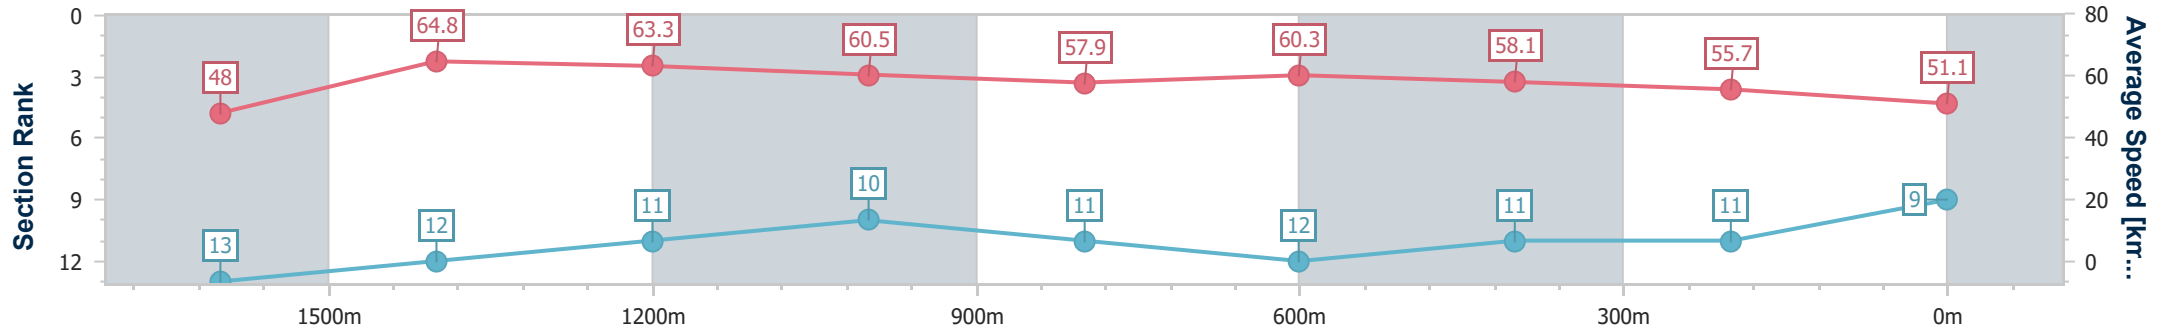

Eagle Farm QLD Professional  
Race 7: MORETON HIRE QTIS Three-Year-Old Handicap - 1800m

BRISBANE RACING CLUB

20 July 2024 - 15:38

Track Rating: Good 4, Weather: Fine, Rail Position: +0.5m Entire

Section	Overall	1600m	1400m	1200m	1000m	800m	600m	400m	200m
Section Times	1:53.68 [9] (0:15.08)	1:38.60 [13] (0:11.20)	1:27.40 [12] (0:11.36)	1:16.04 [11] (0:11.91)	1:04.13 [10] (0:12.63)	0:51.50 [11] (0:12.06)	0:39.44 [12] (0:12.39)	0:27.05 [11] (0:12.94)	0:14.11 [11] (0:14.11)
Average Speed [km/h]	48.0	64.8	63.3	60.5	57.9	60.3	58.1	55.7	51.1
Top Speed [km/h]	63.5	65.5	66.4	63.1	59.4	61.4	59.4	58.6	52.4
Avg. Dist. to Rail [m]	5.7	1.5	2.5	1.8	2.8	2.5	0.9	2.5	4.9
Avg. Stride Freq. [Hz]	2.1	2.3	2.3	2.2	2.2	2.3	2.3	2.2	2.1
Avg. Stride Length [m]	6.4	7.7	7.8	7.6	7.4	7.3	7.1	7.1	6.8

- [ ] Ranking at each section and finish
- .-.- No data available at this section
- NA No data available

Horse/Jockey Name	Glass Of Rose
Final Rank	10
Fastest Section Time (Section)	0:11.01 (1600m)
Top Speed [km/h] (Section)	67.6 (1600m)
Race State	Finished