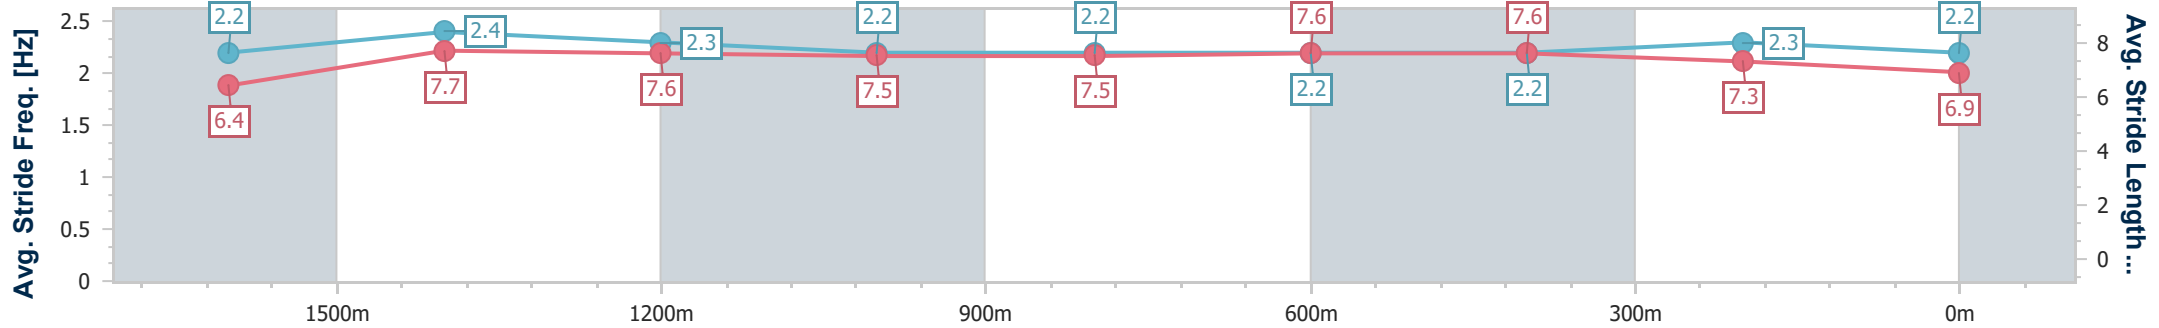

Eagle Farm QLD Professional  
Race 7: MORETON HIRE QTIS Three-Year-Old Handicap - 1800m

BRISBANE RACING CLUB

20 July 2024 - 15:38

Track Rating: Good 4, Weather: Fine, Rail Position: +0.5m Entire

Section	Overall	1600m	1400m	1200m	1000m	800m	600m	400m	200m
Section Times	1:50.96 [4] (0:14.50)	1:36.46 [8] (0:11.16)	1:25.30 [9] (0:11.37)	1:13.93 [8] (0:12.16)	1:01.77 [8] (0:12.47)	0:49.30 [8] (0:12.18)	0:37.12 [7] (0:11.89)	0:25.23 [5] (0:12.05)	0:13.18 [4] (0:13.18)
Average Speed [km/h]	50.1	65.9	63.3	59.4	59.2	60.4	61.1	59.9	55.1
Top Speed [km/h]	63.3	67.9	65.9	61.3	62.0	62.1	62.2	61.5	57.3
Avg. Dist. to Rail [m]	3.4	4.8	4.5	5.3	4.7	4.6	2.1	3.5	5.5
Avg. Stride Freq. [Hz]	2.2	2.4	2.3	2.2	2.2	2.2	2.2	2.3	2.2
Avg. Stride Length [m]	6.4	7.7	7.6	7.5	7.5	7.6	7.6	7.3	6.9