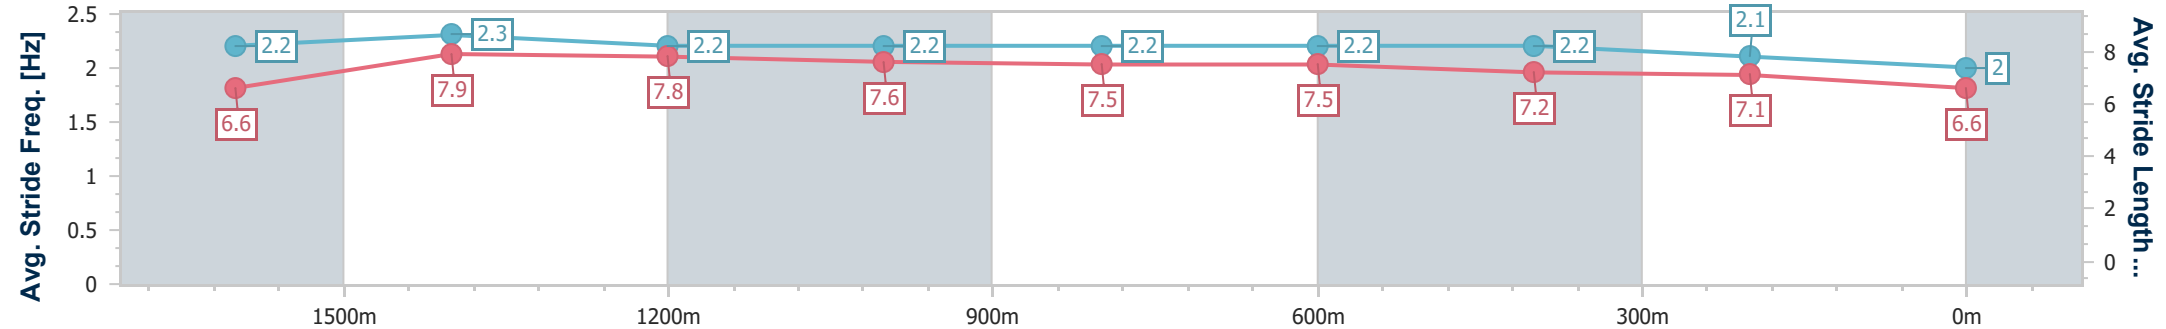

- [ ] Ranking at each section and finish
- .-.- No data available at this section
- NA No data available

Horse/Jockey Name	Eastown
Final Rank	11
Fastest Section Time (Section)	0:11.11 (1600m)
Top Speed [km/h] (Section)	66.8 (Overall)
Race State	Finished

Eagle Farm QLD Professional  
Race 7: MORETON HIRE QTIS Three-Year-Old Handicap - 1800m

BRISBANE RACING CLUB

20 July 2024 - 15:38

Track Rating: Good 4, Weather: Fine, Rail Position: +0.5m Entire

Section	Overall	1600m	1400m	1200m	1000m	800m	600m	400m	200m
Section Times	1:53.91 [11] (0:14.05)	1:39.86 [3] (0:11.11)	1:28.75 [3] (0:11.43)	1:17.32 [4] (0:12.11)	1:05.21 [3] (0:12.42)	0:52.79 [3] (0:12.22)	0:40.57 [3] (0:12.58)	0:27.99 [8] (0:13.11)	0:14.88 [10] (0:14.88)
Average Speed [km/h]	51.8	65.6	63.1	59.3	58.6	59.9	57.4	54.8	48.8
Top Speed [km/h]	66.8	66.7	65.4	62.5	60.6	60.7	59.4	56.4	53.0
Avg. Dist. to Rail [m]	3.9	3.1	2.1	1.8	2.1	3.3	0.7	1.5	3.0
Avg. Stride Freq. [Hz]	2.2	2.3	2.2	2.2	2.2	2.2	2.2	2.1	2.0
Avg. Stride Length [m]	6.6	7.9	7.8	7.6	7.5	7.5	7.2	7.1	6.6

- [ ] Ranking at each section and finish
- .-.- No data available at this section
- NA No data available

Horse/Jockey Name	Power Pack
Final Rank	2147483647
Fastest Section Time (Section)	0:11.28 (1600m)
Top Speed [km/h] (Section)	65.3 (1600m)
Race State	DidNotFinish