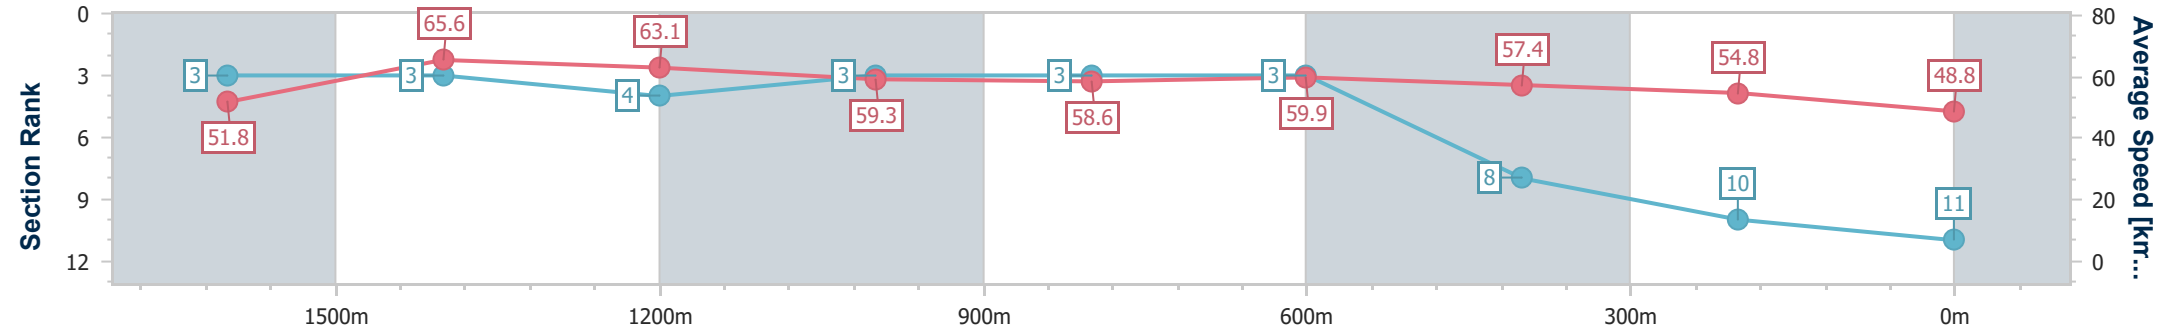

Eagle Farm QLD Professional  
Race 7: MORETON HIRE QTIS Three-Year-Old Handicap - 1800m

BRISBANE RACING CLUB

20 July 2024 - 15:38

Track Rating: Good 4, Weather: Fine, Rail Position: +0.5m Entire

Section	Overall	1600m	1400m	1200m	1000m	800m	600m	400m	200m
Section Times	1:53.91 [11] (0:14.05)	1:39.86 [3] (0:11.11)	1:28.75 [3] (0:11.43)	1:17.32 [4] (0:12.11)	1:05.21 [3] (0:12.42)	0:52.79 [3] (0:12.22)	0:40.57 [3] (0:12.58)	0:27.99 [8] (0:13.11)	0:14.88 [10] (0:14.88)
Average Speed [km/h]	51.8	65.6	63.1	59.3	58.6	59.9	57.4	54.8	48.8
Top Speed [km/h]	66.8	66.7	65.4	62.5	60.6	60.7	59.4	56.4	53.0
Avg. Dist. to Rail [m]	3.9	3.1	2.1	1.8	2.1	3.3	0.7	1.5	3.0
Avg. Stride Freq. [Hz]	2.2	2.3	2.2	2.2	2.2	2.2	2.2	2.1	2.0
Avg. Stride Length [m]	6.6	7.9	7.8	7.6	7.5	7.5	7.2	7.1	6.6