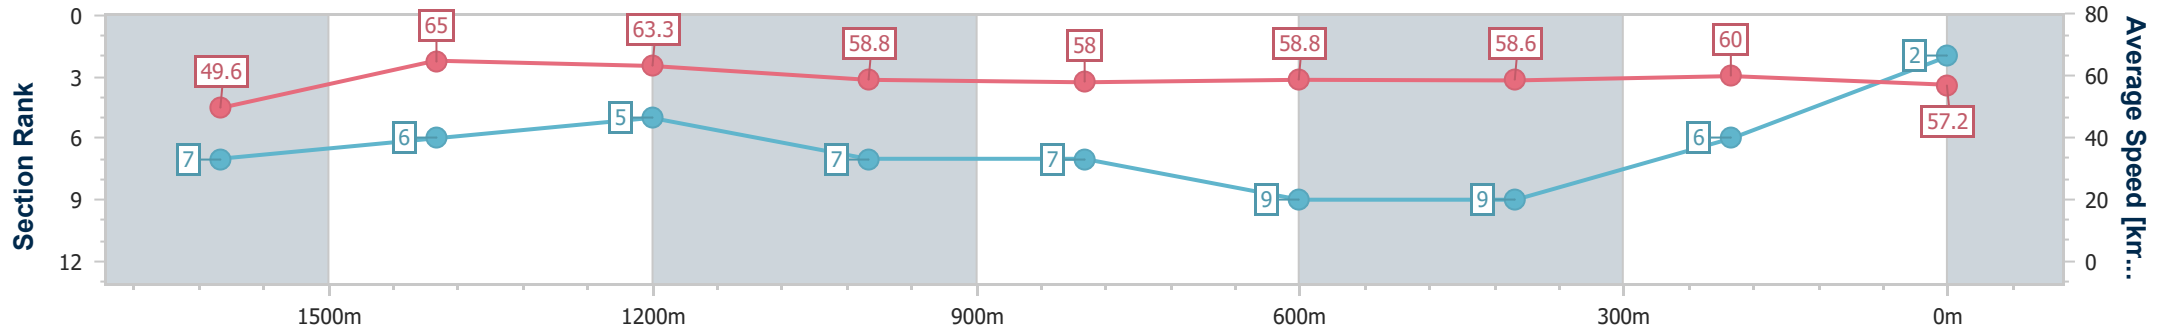

Eagle Farm QLD Professional  
Race 7: MORETON HIRE QTIS Three-Year-Old Handicap - 1800m

BRISBANE RACING CLUB

20 July 2024 - 15:38

Track Rating: Good 4, Weather: Fine, Rail Position: +0.5m Entire

Section	Overall	1600m	1400m	1200m	1000m	800m	600m	400m	200m
Section Times	1:50.84 [2] (0:14.43)	1:36.41 [7] (0:11.04)	1:25.37 [6] (0:11.40)	1:13.97 [5] (0:12.22)	1:01.75 [7] (0:12.48)	0:49.27 [7] (0:12.34)	0:36.93 [9] (0:12.23)	0:24.70 [9] (0:12.01)	0:12.69 [6] (0:12.69)
Average Speed [km/h]	49.6	65.0	63.3	58.8	58.0	58.8	58.6	60.0	57.2
Top Speed [km/h]	63.8	65.9	65.5	61.2	61.0	60.5	59.6	61.0	58.5
Avg. Dist. to Rail [m]	1.6	0.7	0.4	0.7	1.0	1.3	1.1	5.4	7.2
Avg. Stride Freq. [Hz]	2.2	2.4	2.3	2.2	2.2	2.3	2.2	2.3	2.2
Avg. Stride Length [m]	6.2	7.6	7.6	7.3	7.2	7.2	7.3	7.4	7.1