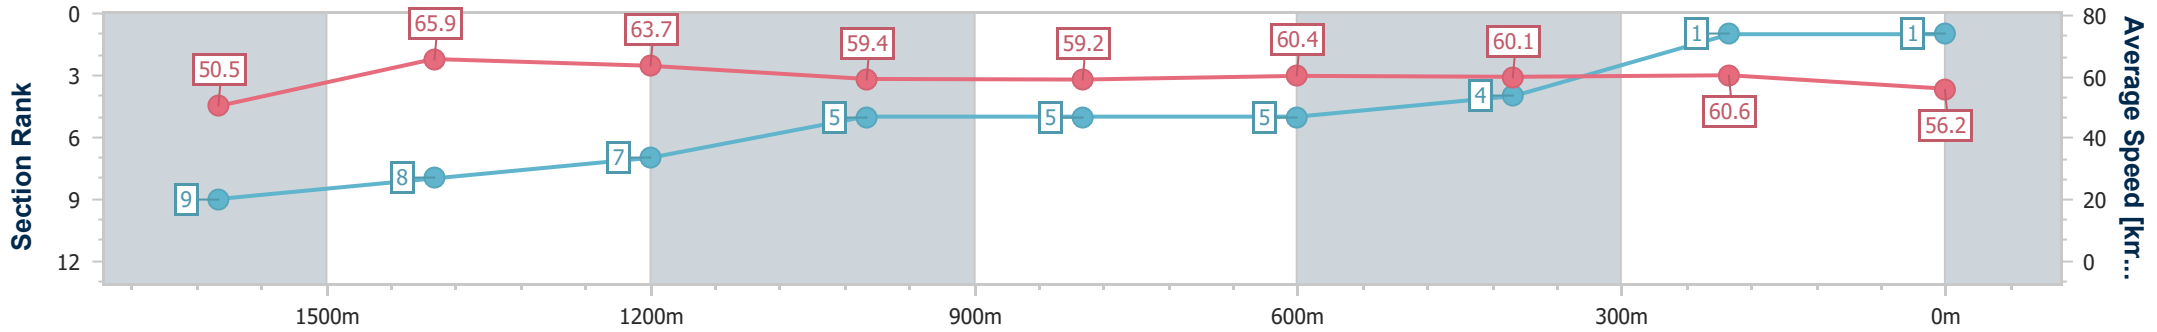

20 July 2024 - 15:38

BRISBANE RACING CLUB

Track Rating: Good 4, Weather: Fine, Rail Position: +0.5m Entire

Section	Overall	1600m	1400m	1200m	1000m	800m	600m	400m	200m
Section Times	1:50.47 [1] (0:14.53)	1:35.94 [9] (0:11.12)	1:24.82 [8] (0:11.29)	1:13.53 [7] (0:12.11)	1:01.42 [5] (0:12.38)	0:49.04 [5] (0:12.13)	0:36.91 [5] (0:12.08)	0:24.83 [4] (0:11.92)	0:12.91 [1] (0:12.91)
Average Speed [km/h]	50.5	65.9	63.7	59.4	59.2	60.4	60.1	60.6	56.2
Top Speed [km/h]	65.2	67.1	65.5	61.5	61.5	61.3	62.4	62.4	58.2
Avg. Dist. to Rail [m]	8.1	4.1	2.7	2.9	3.1	3.5	2.3	5.7	5.2
Avg. Stride Freq. [Hz]	2.2	2.4	2.3	2.2	2.2	2.3	2.3	2.4	2.3
Avg. Stride Length [m]	6.2	7.7	7.6	7.5	7.3	7.3	7.3	7.1	6.6