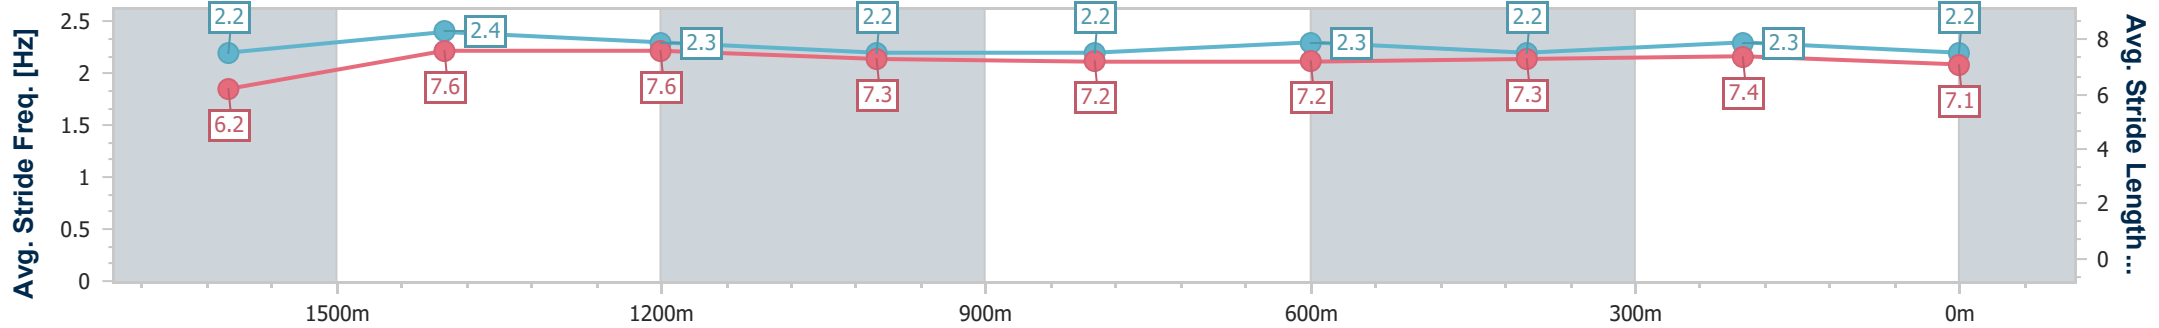

Eagle Farm QLD Professional  
Race 7: MORETON HIRE QTIS Three-Year-Old Handicap - 1800m

BRISBANE RACING CLUB

20 July 2024 - 15:38

Track Rating: Good 4, Weather: Fine, Rail Position: +0.5m Entire

Section	Overall	1600m	1400m	1200m	1000m	800m	600m	400m	200m
Section Times	1:50.84 [2] (0:14.43)	1:36.41 [7] (0:11.04)	1:25.37 [6] (0:11.40)	1:13.97 [5] (0:12.22)	1:01.75 [7] (0:12.48)	0:49.27 [7] (0:12.34)	0:36.93 [9] (0:12.23)	0:24.70 [9] (0:12.01)	0:12.69 [6] (0:12.69)
Average Speed [km/h]	49.6	65.0	63.3	58.8	58.0	58.8	58.6	60.0	57.2
Top Speed [km/h]	63.8	65.9	65.5	61.2	61.0	60.5	59.6	61.0	58.5
Avg. Dist. to Rail [m]	1.6	0.7	0.4	0.7	1.0	1.3	1.1	5.4	7.2
Avg. Stride Freq. [Hz]	2.2	2.4	2.3	2.2	2.2	2.3	2.2	2.3	2.2
Avg. Stride Length [m]	6.2	7.6	7.6	7.3	7.2	7.2	7.3	7.4	7.1