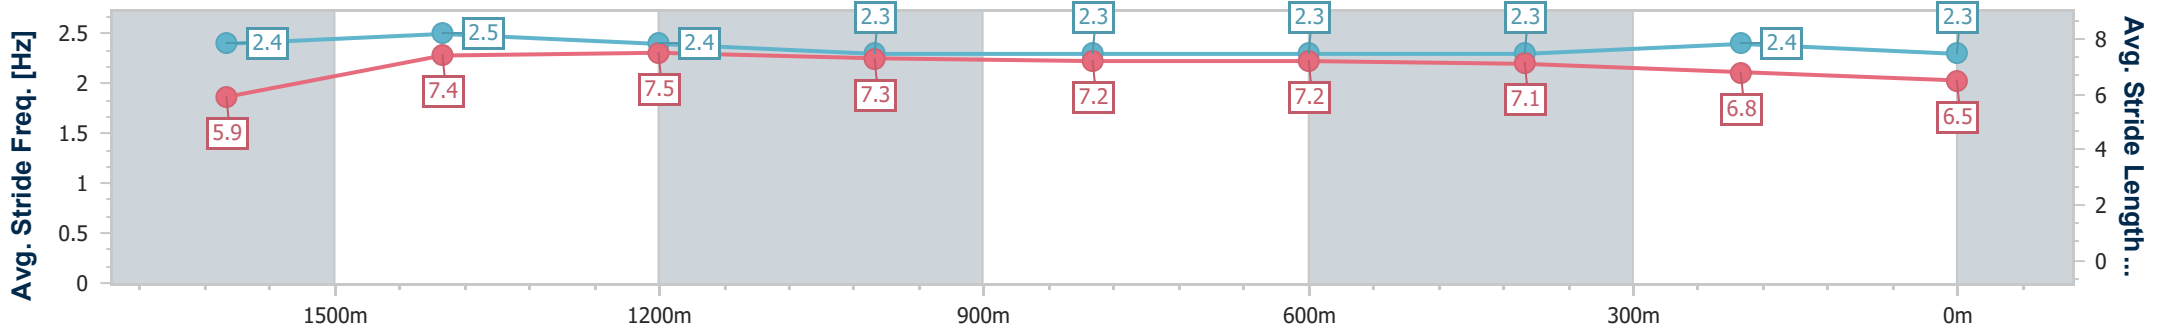

Eagle Farm QLD Professional  
Race 7: MORETON HIRE QTIS Three-Year-Old Handicap - 1800m

BRISBANE RACING CLUB

20 July 2024 - 15:38

Track Rating: Good 4, Weather: Fine, Rail Position: +0.5m Entire

Section	Overall	1600m	1400m	1200m	1000m	800m	600m	400m	200m
Section Times	1:50.90 [3] (0:14.25)	1:36.65 [4] (0:11.09)	1:25.56 [5] (0:11.23)	1:14.33 [3] (0:12.13)	1:02.20 [4] (0:12.46)	0:49.74 [4] (0:12.33)	0:37.41 [4] (0:12.04)	0:25.37 [3] (0:12.08)	0:13.29 [2] (0:13.29)
Average Speed [km/h]	51.3	65.5	64.2	59.6	58.9	59.7	60.1	59.7	54.6
Top Speed [km/h]	66.2	67.9	65.8	61.5	62.2	61.0	61.4	60.9	56.8
Avg. Dist. to Rail [m]	6.3	3.3	1.6	2.6	3.9	4.5	1.6	2.9	2.3
Avg. Stride Freq. [Hz]	2.4	2.5	2.4	2.3	2.3	2.3	2.3	2.4	2.3
Avg. Stride Length [m]	5.9	7.4	7.5	7.3	7.2	7.2	7.1	6.8	6.5