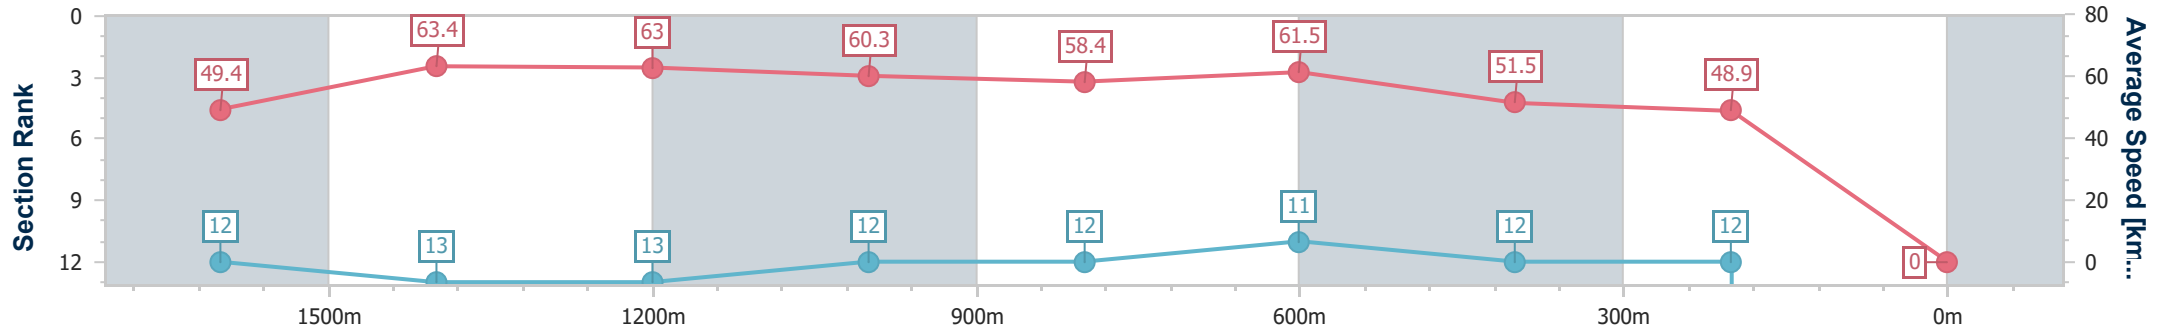

Horse/Jockey Name	Victory Command
Final Rank	2147483647
Fastest Section Time (Section)	0:11.44 (1400m)
Top Speed [km/h] (Section)	65.8 (1400m)
Race State	DidNotFinish

Eagle Farm QLD Professional
Race 7: MORETON HIRE QTIS Three-Year-Old Handicap - 1800m

BRISBANE RACING CLUB

20 July 2024 - 15:38

Track Rating: Good 4, Weather: Fine, Rail Position: +0.5m Entire

Section	Overall	1600m	1400m	1200m	1000m	800m	600m	400m	200m			
Section Times	0:00.00 [2147483647] (0:14.82)	0:00.00 [12] (0:11.51)	0:00.00 [13] (0:11.44)	0:00.00 [13] (0:11.92)	0:00.00 [12] (0:12.57)	0:00.00 [12] (0:11.86)	0:00.00 [11] (0:14.24)	0:00.00 [12] (0:14.69)	-:--:-			
Average Speed [km/h]	49.4	63.4	63.0	60.3	58.4	61.5	51.5	48.9	0.0			
Top Speed [km/h]	65.3	64.5	65.8	63.1	61.0	62.5	58.8	50.2	--:-			
Avg. Dist. to Rail [m]	7.8	3.7	2.2	1.8	2.9	3.4	3.4	6.7	0.0			
Avg. Stride Freq. [Hz]	2.2	2.3	2.3	2.2	2.2	2.3	2.1	2.0	--:-			
Avg. Stride Length [m]	6.2	7.6	7.7	7.5	7.5	7.5	7.0	6.9	--:-			

- [ ] Ranking at each section and finish
- -:--:- No data available at this section
- NA No data available