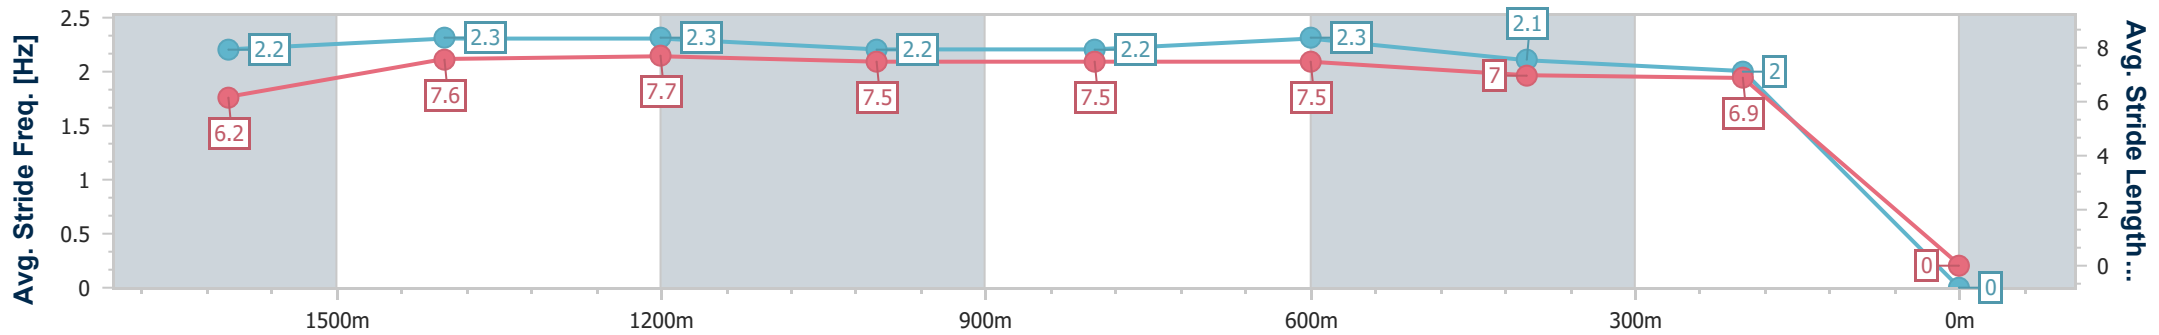

Horse/Jockey Name	Victory Command
Final Rank	2147483647
Fastest Section Time (Section)	0:11.44 (1400m)
Top Speed [km/h] (Section)	65.8 (1400m)
Race State	DidNotFinish

Eagle Farm QLD Professional
Race 7: MORETON HIRE QTIS Three-Year-Old Handicap - 1800m

BRISBANE RACING CLUB

20 July 2024 - 15:38

Track Rating: Good 4, Weather: Fine, Rail Position: +0.5m Entire

Section	Overall	1600m	1400m	1200m	1000m	800m	600m	400m	200m			
Section Times	0:00.00 [2147483647] (0:14.82)	0:00.00 [12] (0:11.51)	0:00.00 [13] (0:11.44)	0:00.00 [13] (0:11.92)	0:00.00 [12] (0:12.57)	0:00.00 [12] (0:11.86)	0:00.00 [11] (0:14.24)	0:00.00 [12] (0:14.69)	-:--:-			
Average Speed [km/h]	49.4	63.4	63.0	60.3	58.4	61.5	51.5	48.9	0.0			
Top Speed [km/h]	65.3	64.5	65.8	63.1	61.0	62.5	58.8	50.2	--:-			
Avg. Dist. to Rail [m]	7.8	3.7	2.2	1.8	2.9	3.4	3.4	6.7	0.0			
Avg. Stride Freq. [Hz]	2.2	2.3	2.3	2.2	2.2	2.3	2.1	2.0	--:-			
Avg. Stride Length [m]	6.2	7.6	7.7	7.5	7.5	7.5	7.0	6.9	--:-			

- [ ] Ranking at each section and finish
- -:--:- No data available at this section
- NA No data available