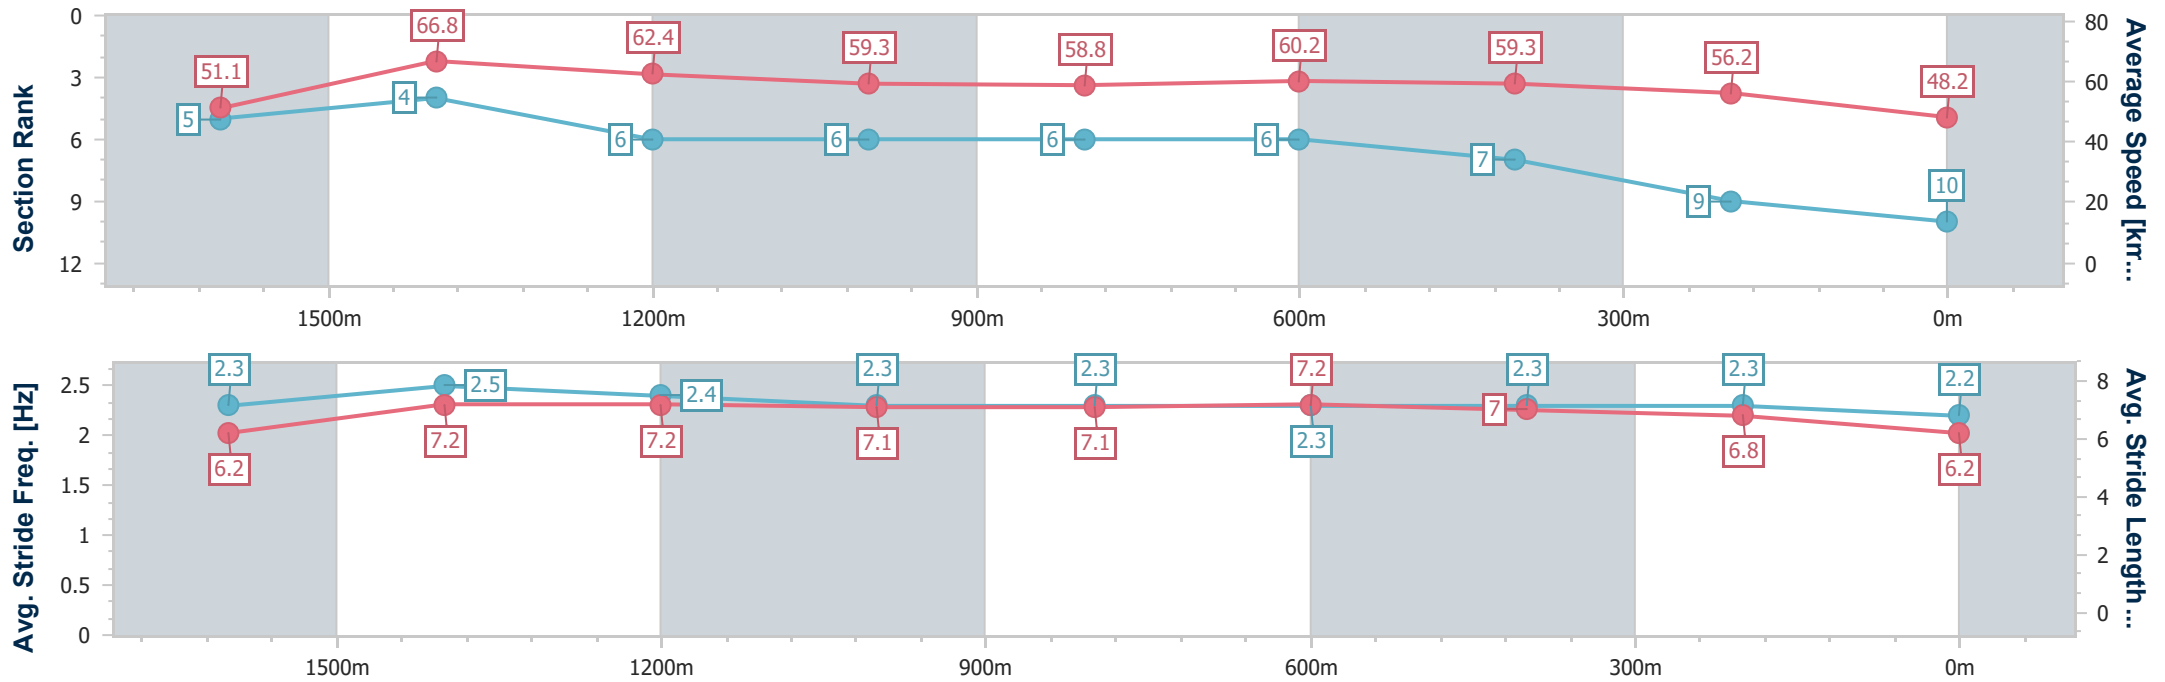

- [ ] Ranking at each section and finish
- .-.- No data available at this section
- NA No data available

Horse/Jockey Name	Glass Of Rose
Final Rank	10
Fastest Section Time (Section)	0:11.01 (1600m)
Top Speed [km/h] (Section)	67.6 (1600m)
Race State	Finished

Eagle Farm QLD Professional  
Race 7: MORETON HIRE QTIS Three-Year-Old Handicap - 1800m

20 July 2024 - 15:38

BRISBANE RACING CLUB

Track Rating: Good 4, Weather: Fine, Rail Position: +0.5m Entire

Section	Overall	1600m	1400m	1200m	1000m	800m	600m	400m	200m
Section Times	1:53.69 [10] (0:14.29)	1:39.40 [5] (0:11.01)	1:28.39 [4] (0:11.58)	1:16.81 [6] (0:12.18)	1:04.63 [6] (0:12.44)	0:52.19 [6] (0:12.12)	0:40.07 [6] (0:12.24)	0:27.83 [7] (0:12.84)	0:14.99 [9] (0:14.99)
Average Speed [km/h]	51.1	66.8	62.4	59.3	58.8	60.2	59.3	56.2	48.2
Top Speed [km/h]	67.0	67.6	66.1	61.5	61.4	62.0	60.3	59.1	53.0
Avg. Dist. to Rail [m]	5.0	4.8	5.3	3.9	3.1	3.1	1.8	2.7	3.9
Avg. Stride Freq. [Hz]	2.3	2.5	2.4	2.3	2.3	2.3	2.3	2.3	2.2
Avg. Stride Length [m]	6.2	7.2	7.2	7.1	7.1	7.2	7.0	6.8	6.2

- [ ] Ranking at each section and finish
- .-.- No data available at this section
- NA No data available

Horse/Jockey Name	Eastown
Final Rank	11
Fastest Section Time (Section)	0:11.11 (1600m)
Top Speed [km/h] (Section)	66.8 (Overall)
Race State	Finished