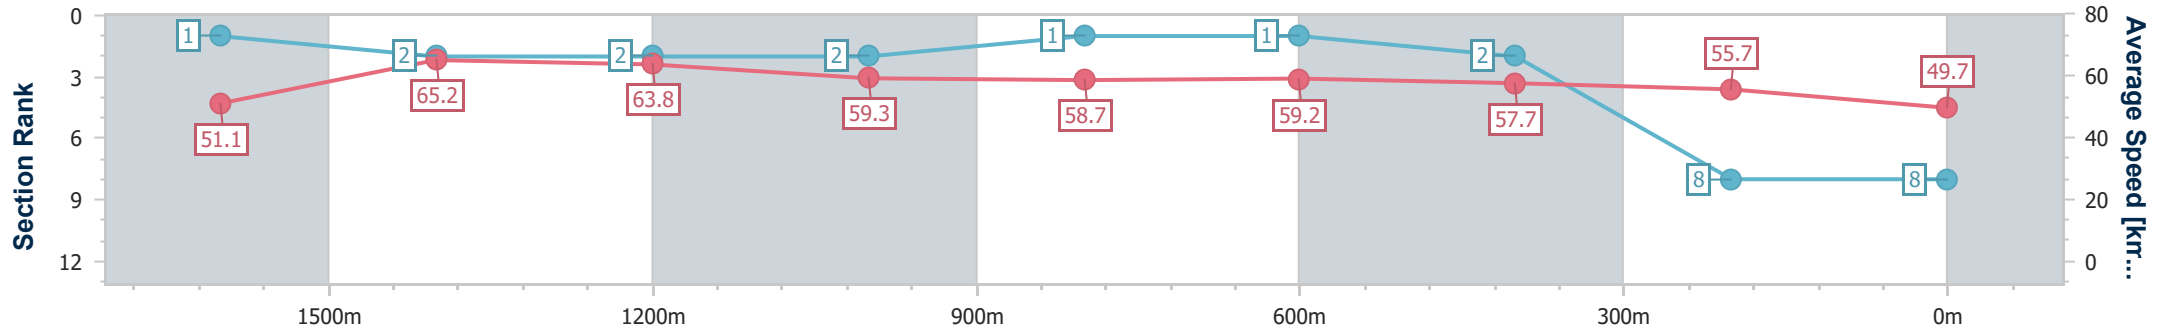

Eagle Farm QLD Professional  
Race 7: MORETON HIRE QTIS Three-Year-Old Handicap - 1800m

BRISBANE RACING CLUB

20 July 2024 - 15:38

Track Rating: Good 4, Weather: Fine, Rail Position: +0.5m Entire

Section	Overall	1600m	1400m	1200m	1000m	800m	600m	400m	200m
Section Times	1:52.95 [8] (0:14.03)	1:38.92 [1] (0:11.06)	1:27.86 [2] (0:11.27)	1:16.59 [2] (0:12.12)	1:04.47 [2] (0:12.35)	0:52.12 [1] (0:12.17)	0:39.95 [1] (0:12.45)	0:27.50 [2] (0:12.97)	0:14.53 [8] (0:14.53)
Average Speed [km/h]	51.1	65.2	63.8	59.3	58.7	59.2	57.7	55.7	49.7
Top Speed [km/h]	64.3	65.6	65.5	61.3	59.5	60.0	58.3	57.3	53.0
Avg. Dist. to Rail [m]	2.4	0.6	1.1	1.1	0.7	0.5	0.4	1.8	2.8
Avg. Stride Freq. [Hz]	2.1	2.3	2.2	2.1	2.1	2.2	2.2	2.2	2.1
Avg. Stride Length [m]	6.7	7.9	7.9	7.7	7.6	7.5	7.2	7.0	6.4