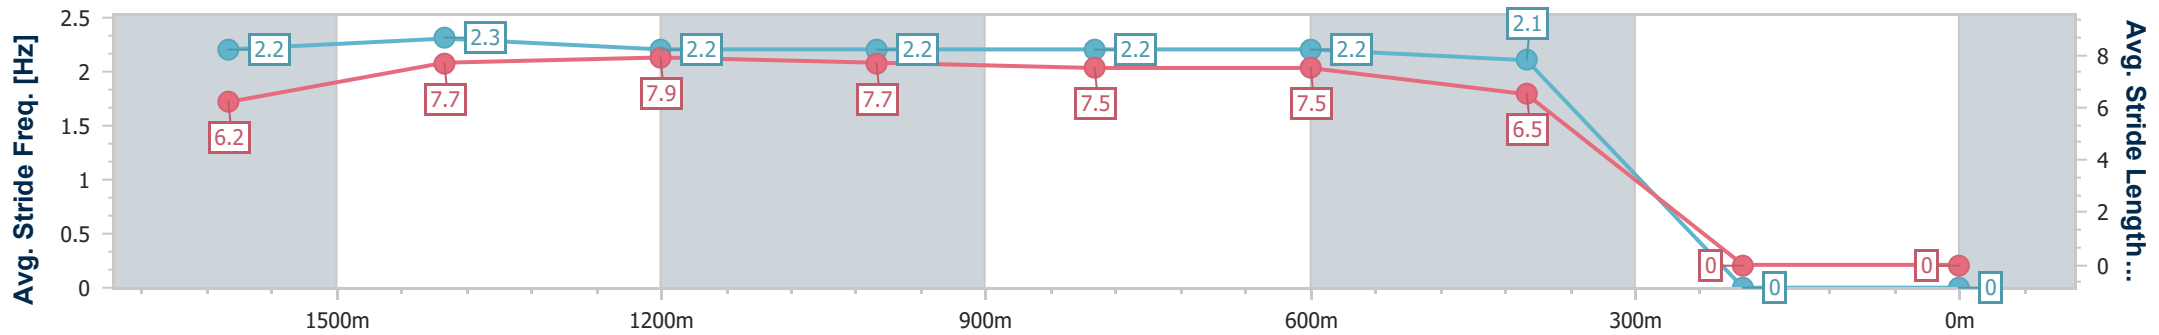

Eagle Farm QLD Professional  
Race 7: MORETON HIRE QTIS Three-Year-Old Handicap - 1800m

BRISBANE RACING CLUB

20 July 2024 - 15:38

Track Rating: Good 4, Weather: Fine, Rail Position: +0.5m Entire

Section	Overall	1600m	1400m	1200m	1000m	800m	600m	400m	200m				
Section Times	0:00.00 [2147483647 1 (0:14.77)	0:00.00 [10] (0:11.28)	0:00.00 [11] (0:11.36)	0:00.00 [10] (0:12.07)	0:00.00 [9] (0:12.44)	0:00.00 [9] (0:12.00)	0:00.00 [10] (0:14.90)	-:--:-	-:--:-				
Average Speed [km/h]	48.7	63.5	63.7	59.5	58.2	60.1	49.6	0.0	0.0				
Top Speed [km/h]	63.0	65.3	65.3	62.4	60.9	61.6	58.9	--	--				
Avg. Dist. to Rail [m]	4.3	0.5	0.6	1.0	0.9	0.3	5.7	0.0	0.0				
Avg. Stride Freq. [Hz]	2.2	2.3	2.2	2.2	2.2	2.2	2.1	--	--				
Avg. Stride Length [m]	6.2	7.7	7.9	7.7	7.5	7.5	6.5	--	--				

- [ ] Ranking at each section and finish
- :--:- No data available at this section
- NA No data available

- [ ] Ranking at each section and finish
- :--:- No data available at this section
- NA No data available