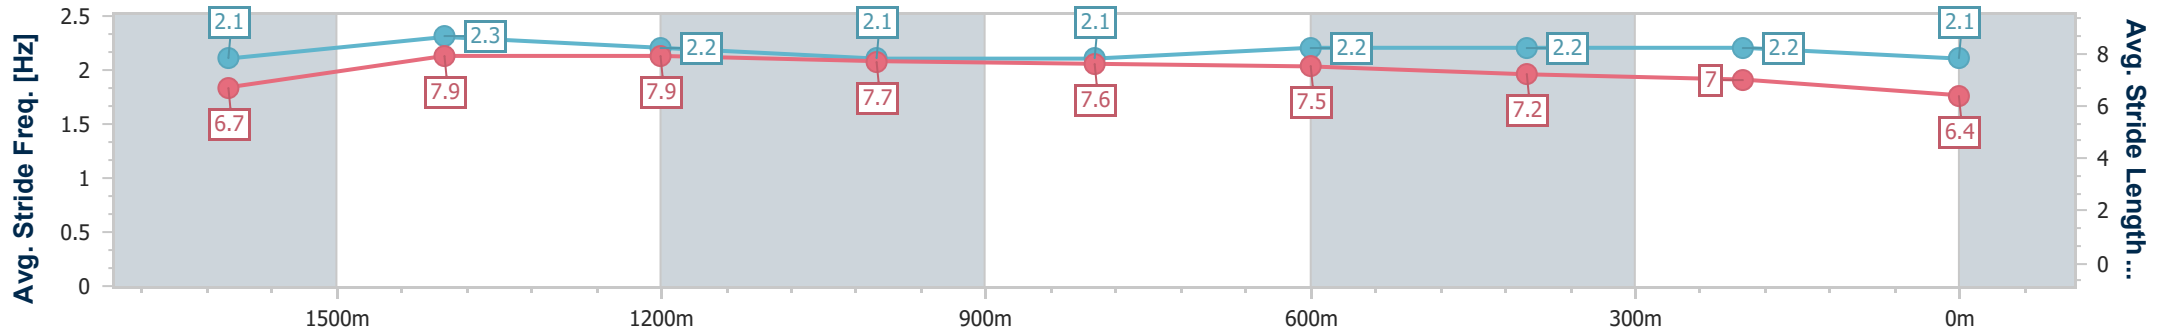

Eagle Farm QLD Professional  
Race 7: MORETON HIRE QTIS Three-Year-Old Handicap - 1800m

BRISBANE RACING CLUB

20 July 2024 - 15:38

Track Rating: Good 4, Weather: Fine, Rail Position: +0.5m Entire

Section	Overall	1600m	1400m	1200m	1000m	800m	600m	400m	200m
Section Times	1:52.95 [8] (0:14.03)	1:38.92 [1] (0:11.06)	1:27.86 [2] (0:11.27)	1:16.59 [2] (0:12.12)	1:04.47 [2] (0:12.35)	0:52.12 [1] (0:12.17)	0:39.95 [1] (0:12.45)	0:27.50 [2] (0:12.97)	0:14.53 [8] (0:14.53)
Average Speed [km/h]	51.1	65.2	63.8	59.3	58.7	59.2	57.7	55.7	49.7
Top Speed [km/h]	64.3	65.6	65.5	61.3	59.5	60.0	58.3	57.3	53.0
Avg. Dist. to Rail [m]	2.4	0.6	1.1	1.1	0.7	0.5	0.4	1.8	2.8
Avg. Stride Freq. [Hz]	2.1	2.3	2.2	2.1	2.1	2.2	2.2	2.2	2.1
Avg. Stride Length [m]	6.7	7.9	7.9	7.7	7.6	7.5	7.2	7.0	6.4