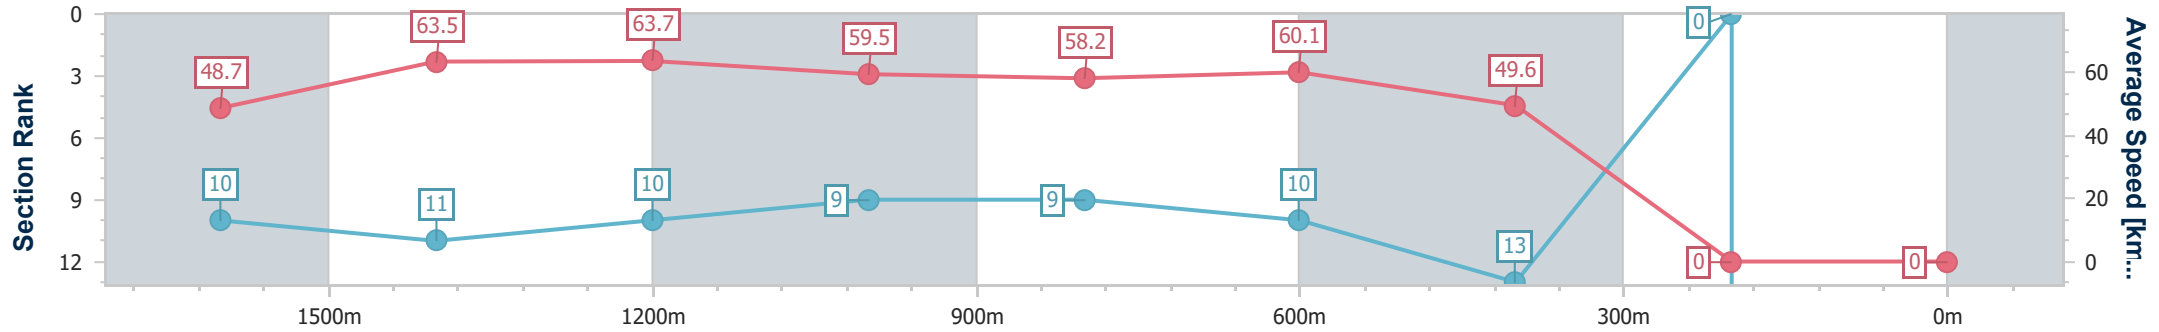

Eagle Farm QLD Professional  
Race 7: MORETON HIRE QTIS Three-Year-Old Handicap - 1800m

BRISBANE RACING CLUB

20 July 2024 - 15:38

Track Rating: Good 4, Weather: Fine, Rail Position: +0.5m Entire

Section	Overall	1600m	1400m	1200m	1000m	800m	600m	400m	200m				
Section Times	0:00.00 [2147483647 1 (0:14.77)	0:00.00 [10] (0:11.28)	0:00.00 [11] (0:11.36)	0:00.00 [10] (0:12.07)	0:00.00 [9] (0:12.44)	0:00.00 [9] (0:12.00)	0:00.00 [10] (0:14.90)	-:--:-	-:--:-				
Average Speed [km/h]	48.7	63.5	63.7	59.5	58.2	60.1	49.6	0.0	0.0				
Top Speed [km/h]	63.0	65.3	65.3	62.4	60.9	61.6	58.9	--	--				
Avg. Dist. to Rail [m]	4.3	0.5	0.6	1.0	0.9	0.3	5.7	0.0	0.0				
Avg. Stride Freq. [Hz]	2.2	2.3	2.2	2.2	2.2	2.2	2.1	--	--				
Avg. Stride Length [m]	6.2	7.7	7.9	7.7	7.5	7.5	6.5	--	--				