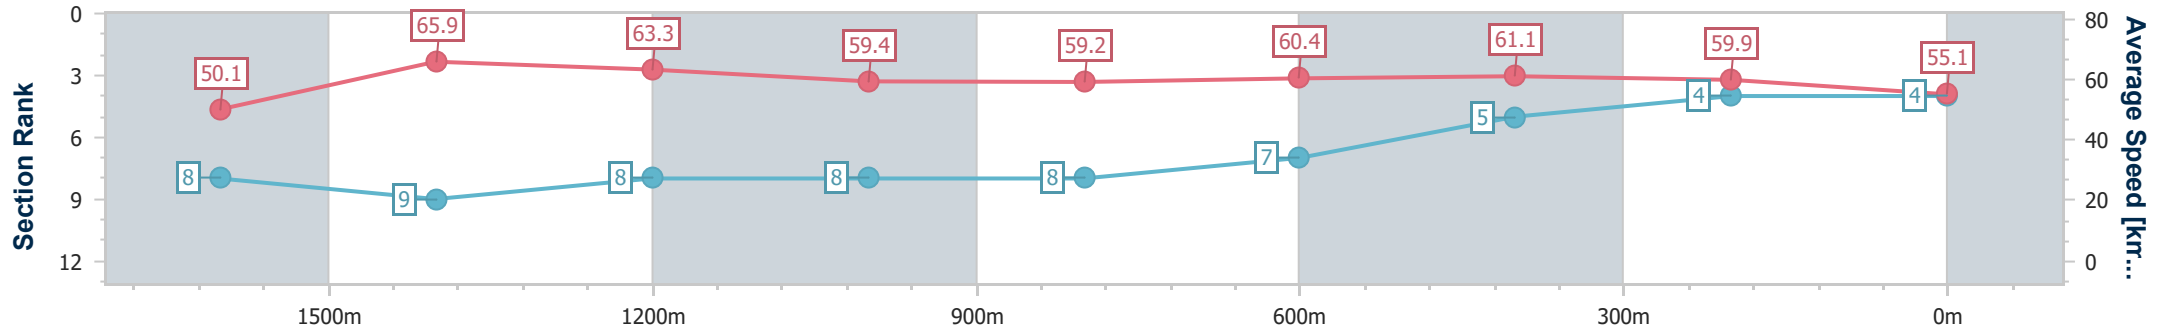

Eagle Farm QLD Professional  
Race 7: MORETON HIRE QTIS Three-Year-Old Handicap - 1800m

BRISBANE RACING CLUB

20 July 2024 - 15:38

Track Rating: Good 4, Weather: Fine, Rail Position: +0.5m Entire

Section	Overall	1600m	1400m	1200m	1000m	800m	600m	400m	200m
Section Times	1:50.96 [4] (0:14.50)	1:36.46 [8] (0:11.16)	1:25.30 [9] (0:11.37)	1:13.93 [8] (0:12.16)	1:01.77 [8] (0:12.47)	0:49.30 [8] (0:12.18)	0:37.12 [7] (0:11.89)	0:25.23 [5] (0:12.05)	0:13.18 [4] (0:13.18)
Average Speed [km/h]	50.1	65.9	63.3	59.4	59.2	60.4	61.1	59.9	55.1
Top Speed [km/h]	63.3	67.9	65.9	61.3	62.0	62.1	62.2	61.5	57.3
Avg. Dist. to Rail [m]	3.4	4.8	4.5	5.3	4.7	4.6	2.1	3.5	5.5
Avg. Stride Freq. [Hz]	2.2	2.4	2.3	2.2	2.2	2.2	2.2	2.3	2.2
Avg. Stride Length [m]	6.4	7.7	7.6	7.5	7.5	7.6	7.6	7.3	6.9