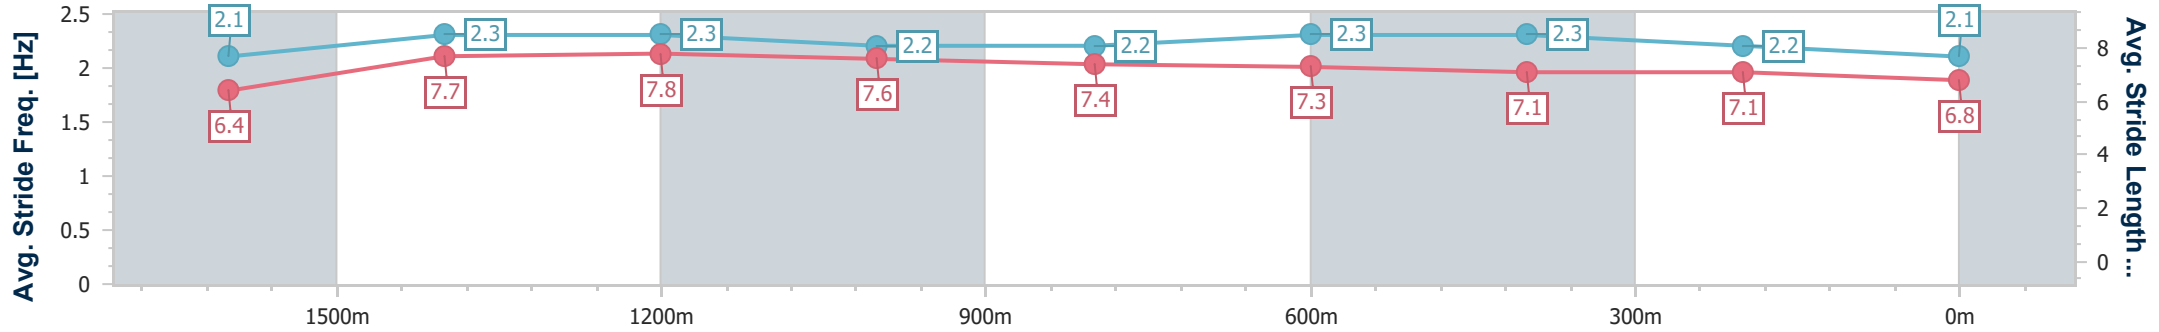

Eagle Farm QLD Professional  
Race 7: MORETON HIRE QTIS Three-Year-Old Handicap - 1800m

BRISBANE RACING CLUB

20 July 2024 - 15:38

Track Rating: Good 4, Weather: Fine, Rail Position: +0.5m Entire

Section	Overall	1600m	1400m	1200m	1000m	800m	600m	400m	200m
Section Times	1:53.68 [9] (0:15.08)	1:38.60 [13] (0:11.20)	1:27.40 [12] (0:11.36)	1:16.04 [11] (0:11.91)	1:04.13 [10] (0:12.63)	0:51.50 [11] (0:12.06)	0:39.44 [12] (0:12.39)	0:27.05 [11] (0:12.94)	0:14.11 [11] (0:14.11)
Average Speed [km/h]	48.0	64.8	63.3	60.5	57.9	60.3	58.1	55.7	51.1
Top Speed [km/h]	63.5	65.5	66.4	63.1	59.4	61.4	59.4	58.6	52.4
Avg. Dist. to Rail [m]	5.7	1.5	2.5	1.8	2.8	2.5	0.9	2.5	4.9
Avg. Stride Freq. [Hz]	2.1	2.3	2.3	2.2	2.2	2.3	2.3	2.2	2.1
Avg. Stride Length [m]	6.4	7.7	7.8	7.6	7.4	7.3	7.1	7.1	6.8

- [ ] Ranking at each section and finish
- .-.- No data available at this section
- NA No data available

Horse/Jockey Name	Glass Of Rose
Final Rank	10
Fastest Section Time (Section)	0:11.01 (1600m)
Top Speed [km/h] (Section)	67.6 (1600m)
Race State	Finished