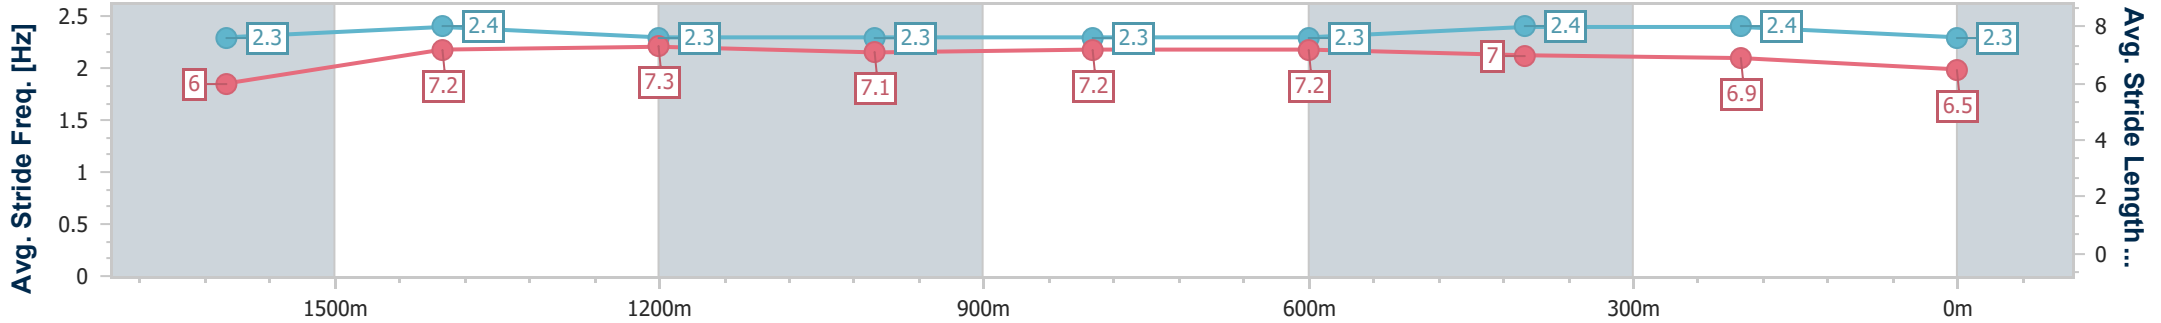

Eagle Farm QLD Professional  
Race 7: MORETON HIRE QTIS Three-Year-Old Handicap - 1800m

BRISBANE RACING CLUB

20 July 2024 - 15:38

Track Rating: Good 4, Weather: Fine, Rail Position: +0.5m Entire

Section	Overall	1600m	1400m	1200m	1000m	800m	600m	400m	200m
Section Times	1:51.45 [7] (0:14.80)	1:36.65 [11] (0:11.18)	1:25.47 [10] (0:11.68)	1:13.79 [12] (0:12.19)	1:01.60 [13] (0:12.59)	0:49.01 [13] (0:11.98)	0:37.03 [13] (0:11.94)	0:25.09 [10] (0:12.05)	0:13.04 [7] (0:13.04)
Average Speed [km/h]	49.0	65.4	61.9	59.1	58.3	60.7	60.2	59.8	55.6
Top Speed [km/h]	64.1	67.8	65.4	62.4	59.4	61.5	60.9	60.9	57.6
Avg. Dist. to Rail [m]	4.8	4.7	5.6	4.7	3.4	2.1	0.8	5.7	6.2
Avg. Stride Freq. [Hz]	2.3	2.4	2.3	2.3	2.3	2.3	2.4	2.4	2.3
Avg. Stride Length [m]	6.0	7.2	7.3	7.1	7.2	7.2	7.0	6.9	6.5