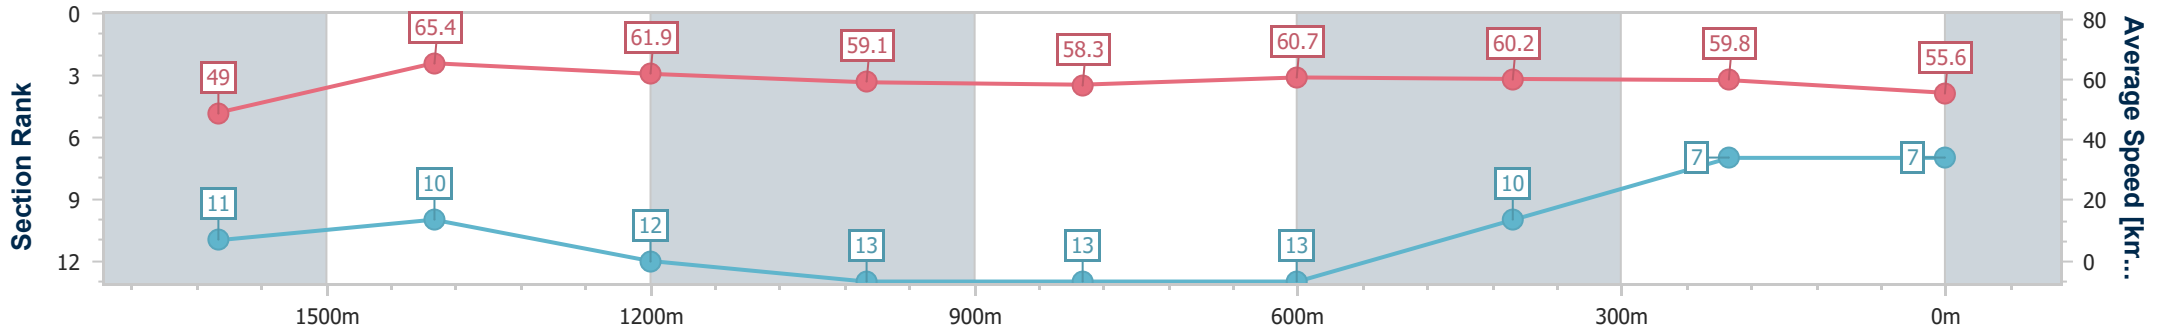

Eagle Farm QLD Professional  
Race 7: MORETON HIRE QTIS Three-Year-Old Handicap - 1800m

BRISBANE RACING CLUB

20 July 2024 - 15:38

Track Rating: Good 4, Weather: Fine, Rail Position: +0.5m Entire

Section	Overall	1600m	1400m	1200m	1000m	800m	600m	400m	200m
Section Times	1:51.45 [7] (0:14.80)	1:36.65 [11] (0:11.18)	1:25.47 [10] (0:11.68)	1:13.79 [12] (0:12.19)	1:01.60 [13] (0:12.59)	0:49.01 [13] (0:11.98)	0:37.03 [13] (0:11.94)	0:25.09 [10] (0:12.05)	0:13.04 [7] (0:13.04)
Average Speed [km/h]	49.0	65.4	61.9	59.1	58.3	60.7	60.2	59.8	55.6
Top Speed [km/h]	64.1	67.8	65.4	62.4	59.4	61.5	60.9	60.9	57.6
Avg. Dist. to Rail [m]	4.8	4.7	5.6	4.7	3.4	2.1	0.8	5.7	6.2
Avg. Stride Freq. [Hz]	2.3	2.4	2.3	2.3	2.3	2.3	2.4	2.4	2.3
Avg. Stride Length [m]	6.0	7.2	7.3	7.1	7.2	7.2	7.0	6.9	6.5