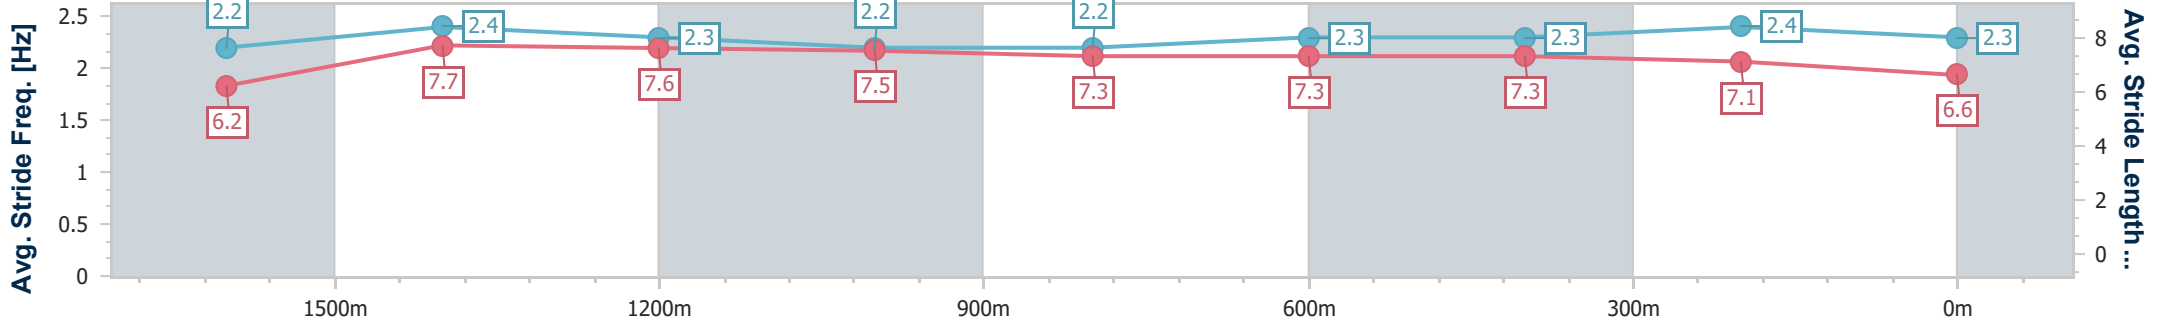

20 July 2024 - 15:38

BRISBANE RACING CLUB

Track Rating: Good 4, Weather: Fine, Rail Position: +0.5m Entire

Section	Overall	1600m	1400m	1200m	1000m	800m	600m	400m	200m
Section Times	1:50.47 [1] (0:14.53)	1:35.94 [9] (0:11.12)	1:24.82 [8] (0:11.29)	1:13.53 [7] (0:12.11)	1:01.42 [5] (0:12.38)	0:49.04 [5] (0:12.13)	0:36.91 [5] (0:12.08)	0:24.83 [4] (0:11.92)	0:12.91 [1] (0:12.91)
Average Speed [km/h]	50.5	65.9	63.7	59.4	59.2	60.4	60.1	60.6	56.2
Top Speed [km/h]	65.2	67.1	65.5	61.5	61.5	61.3	62.4	62.4	58.2
Avg. Dist. to Rail [m]	8.1	4.1	2.7	2.9	3.1	3.5	2.3	5.7	5.2
Avg. Stride Freq. [Hz]	2.2	2.4	2.3	2.2	2.2	2.3	2.3	2.4	2.3
Avg. Stride Length [m]	6.2	7.7	7.6	7.5	7.3	7.3	7.3	7.1	6.6