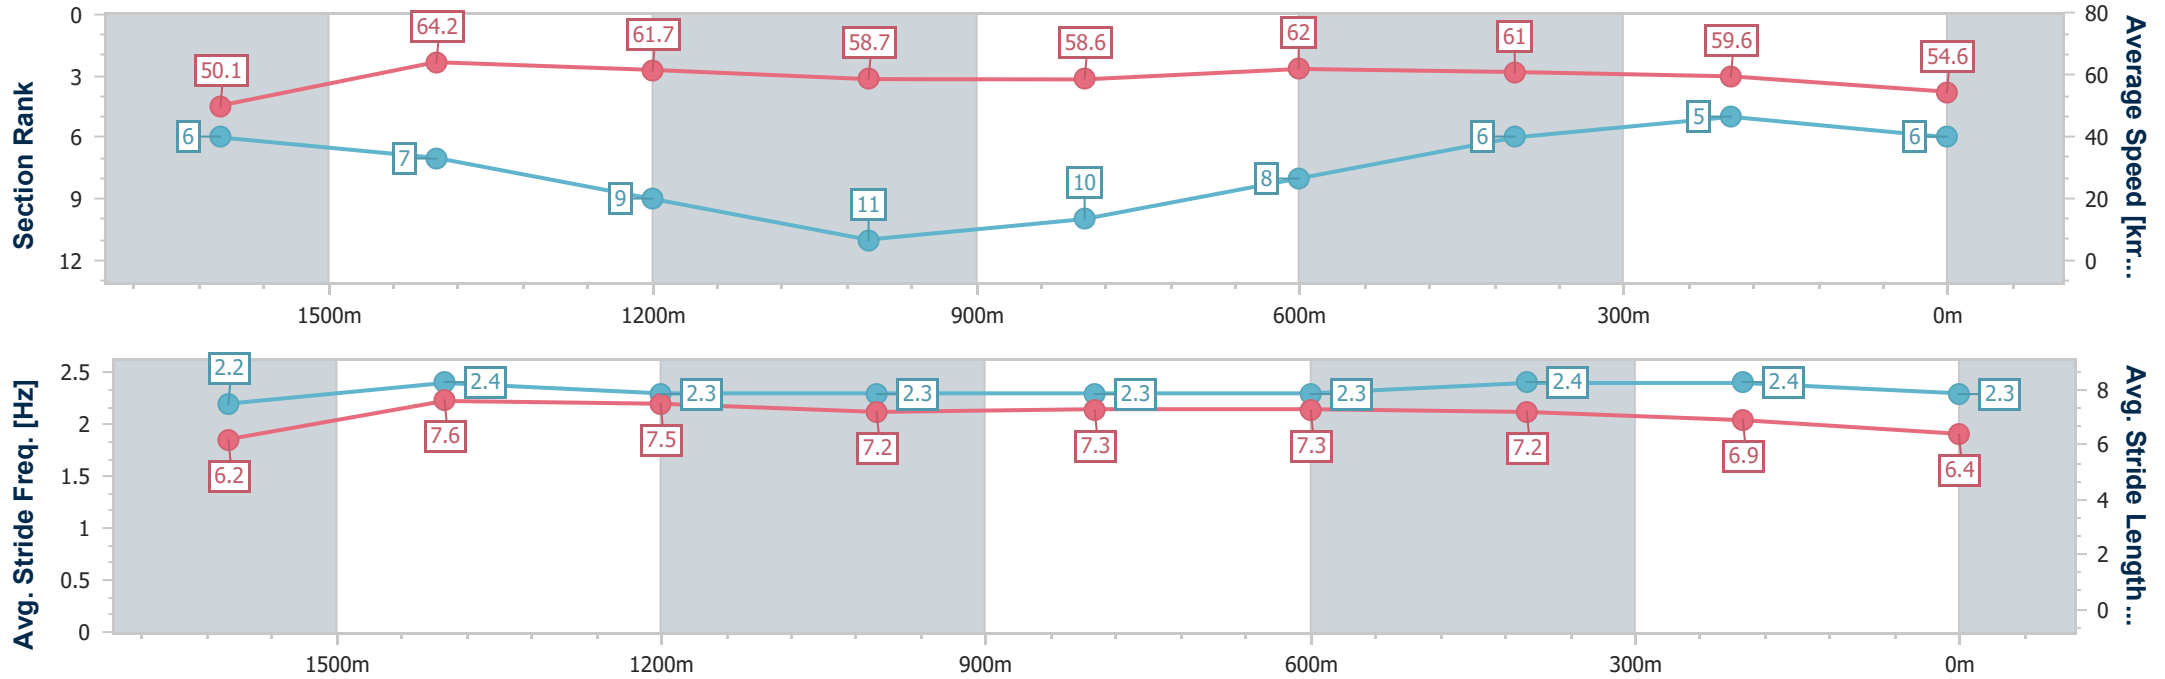

Eagle Farm QLD Professional  
Race 7: MORETON HIRE QTIS Three-Year-Old Handicap - 1800m

BRISBANE RACING CLUB

20 July 2024 - 15:38

Track Rating: Good 4, Weather: Fine, Rail Position: +0.5m Entire

Section	Overall	1600m	1400m	1200m	1000m	800m	600m	400m	200m
Section Times	1:51.17 [6] (0:14.36)	1:36.81 [6] (0:11.26)	1:25.55 [7] (0:11.67)	1:13.88 [9] (0:12.28)	1:01.60 [11] (0:12.46)	0:49.14 [10] (0:11.82)	0:37.32 [8] (0:11.98)	0:25.34 [6] (0:12.12)	0:13.22 [5] (0:13.22)
Average Speed [km/h]	50.1	64.2	61.7	58.7	58.6	62.0	61.0	59.6	54.6
Top Speed [km/h]	62.9	65.6	64.2	60.8	61.4	62.6	62.9	61.2	57.6
Avg. Dist. to Rail [m]	1.3	1.1	2.5	2.9	2.8	3.3	3.4	7.7	9.0
Avg. Stride Freq. [Hz]	2.2	2.4	2.3	2.3	2.3	2.3	2.4	2.4	2.3
Avg. Stride Length [m]	6.2	7.6	7.5	7.2	7.3	7.3	7.2	6.9	6.4

- [ ] Ranking at each section and finish
- .-.- No data available at this section
- NA No data available

Horse/Jockey Name	Ashfall
Final Rank	7
Fastest Section Time (Section)	0:11.18 (1600m)
Top Speed [km/h] (Section)	67.8 (1600m)
Race State	Finished