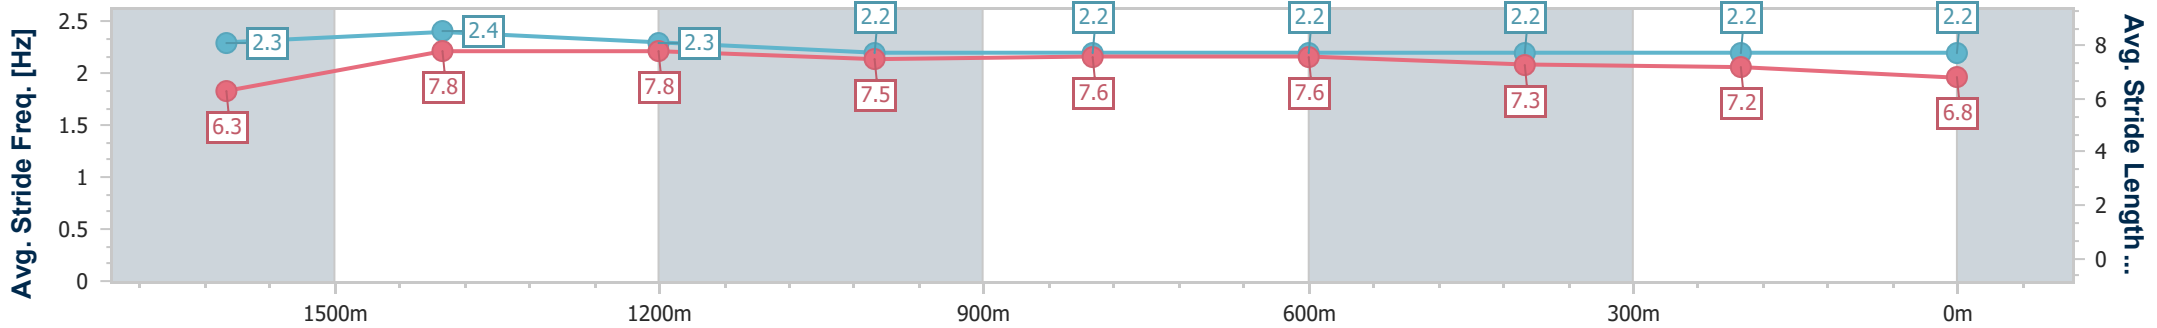

Eagle Farm QLD Professional  
Race 7: MORETON HIRE QTIS Three-Year-Old Handicap - 1800m

BRISBANE RACING CLUB

20 July 2024 - 15:38

Track Rating: Good 4, Weather: Fine, Rail Position: +0.5m Entire

Section	Overall	1600m	1400m	1200m	1000m	800m	600m	400m	200m
Section Times	1:51.16 [5] (0:14.03)	1:37.13 [2] (0:11.06)	1:26.07 [1] (0:11.23)	1:14.84 [1] (0:12.14)	1:02.70 [1] (0:12.40)	0:50.30 [2] (0:12.18)	0:38.12 [2] (0:12.30)	0:25.82 [1] (0:12.37)	0:13.45 [3] (0:13.45)
Average Speed [km/h]	51.7	66.2	64.2	59.1	58.9	59.7	59.0	58.1	53.9
Top Speed [km/h]	66.0	66.9	67.4	61.2	60.2	60.3	60.2	59.3	56.3
Avg. Dist. to Rail [m]	4.8	3.3	3.3	1.9	2.2	2.4	1.5	3.1	2.5
Avg. Stride Freq. [Hz]	2.3	2.4	2.3	2.2	2.2	2.2	2.2	2.2	2.2
Avg. Stride Length [m]	6.3	7.8	7.8	7.5	7.6	7.6	7.3	7.2	6.8