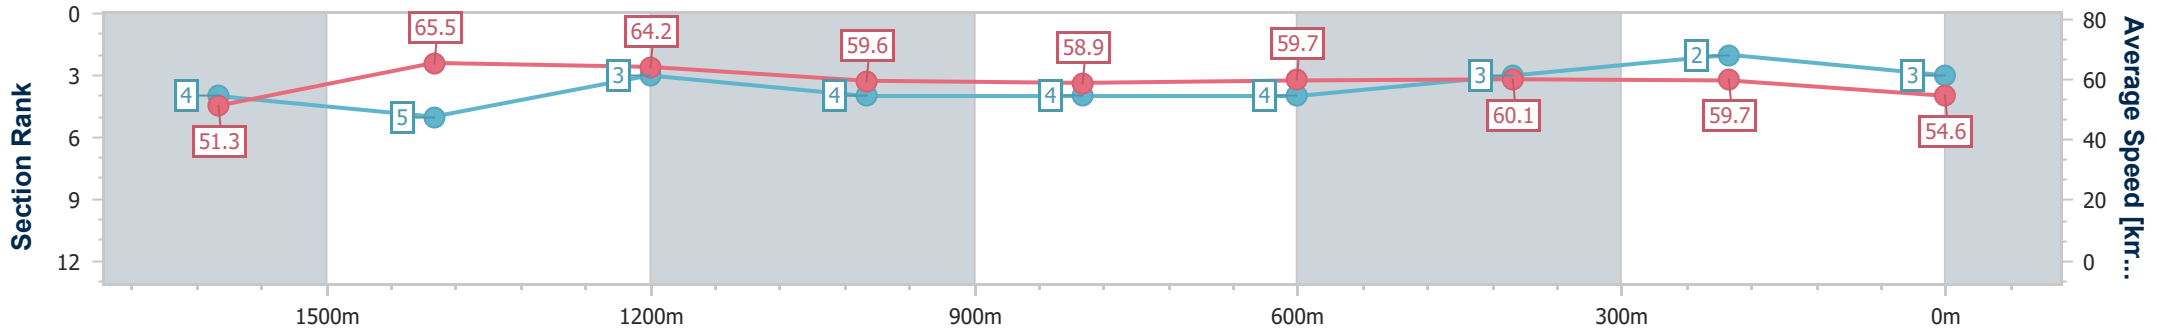

Eagle Farm QLD Professional  
Race 7: MORETON HIRE QTIS Three-Year-Old Handicap - 1800m

BRISBANE RACING CLUB

20 July 2024 - 15:38

Track Rating: Good 4, Weather: Fine, Rail Position: +0.5m Entire

Section	Overall	1600m	1400m	1200m	1000m	800m	600m	400m	200m
Section Times	1:50.90 [3] (0:14.25)	1:36.65 [4] (0:11.09)	1:25.56 [5] (0:11.23)	1:14.33 [3] (0:12.13)	1:02.20 [4] (0:12.46)	0:49.74 [4] (0:12.33)	0:37.41 [4] (0:12.04)	0:25.37 [3] (0:12.08)	0:13.29 [2] (0:13.29)
Average Speed [km/h]	51.3	65.5	64.2	59.6	58.9	59.7	60.1	59.7	54.6
Top Speed [km/h]	66.2	67.9	65.8	61.5	62.2	61.0	61.4	60.9	56.8
Avg. Dist. to Rail [m]	6.3	3.3	1.6	2.6	3.9	4.5	1.6	2.9	2.3
Avg. Stride Freq. [Hz]	2.4	2.5	2.4	2.3	2.3	2.3	2.3	2.4	2.3
Avg. Stride Length [m]	5.9	7.4	7.5	7.3	7.2	7.2	7.1	6.8	6.5