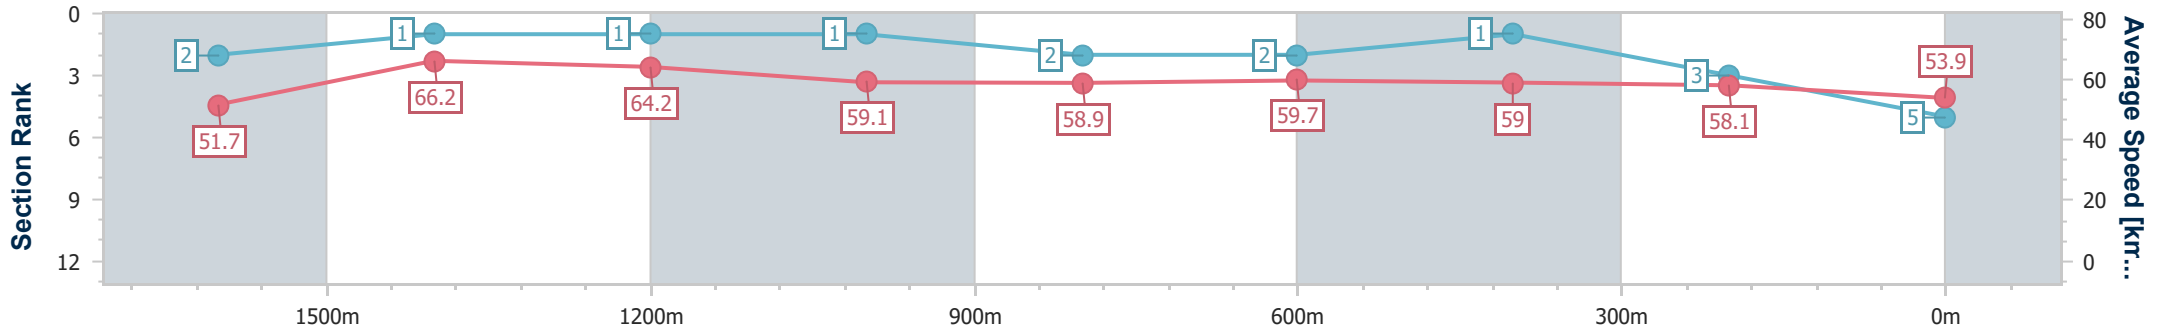

Eagle Farm QLD Professional  
Race 7: MORETON HIRE QTIS Three-Year-Old Handicap - 1800m

BRISBANE RACING CLUB

20 July 2024 - 15:38

Track Rating: Good 4, Weather: Fine, Rail Position: +0.5m Entire

Section	Overall	1600m	1400m	1200m	1000m	800m	600m	400m	200m
Section Times	1:51.16 [5] (0:14.03)	1:37.13 [2] (0:11.06)	1:26.07 [1] (0:11.23)	1:14.84 [1] (0:12.14)	1:02.70 [1] (0:12.40)	0:50.30 [2] (0:12.18)	0:38.12 [2] (0:12.30)	0:25.82 [1] (0:12.37)	0:13.45 [3] (0:13.45)
Average Speed [km/h]	51.7	66.2	64.2	59.1	58.9	59.7	59.0	58.1	53.9
Top Speed [km/h]	66.0	66.9	67.4	61.2	60.2	60.3	60.2	59.3	56.3
Avg. Dist. to Rail [m]	4.8	3.3	3.3	1.9	2.2	2.4	1.5	3.1	2.5
Avg. Stride Freq. [Hz]	2.3	2.4	2.3	2.2	2.2	2.2	2.2	2.2	2.2
Avg. Stride Length [m]	6.3	7.8	7.8	7.5	7.6	7.6	7.3	7.2	6.8