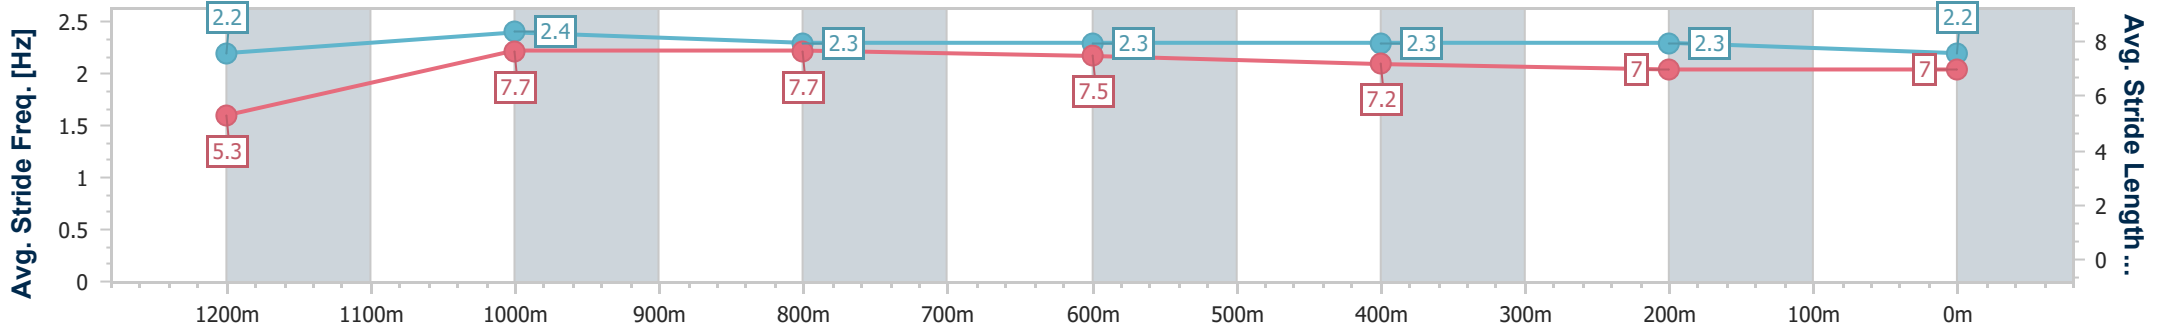

Horse/Jockey Name	Friend In Need
Final Rank	6
Fastest Section Time (Section)	0:08.48 (Overall)
Top Speed [km/h] (Section)	69.5 (1200m)
Race State	Finished

Toowoomba QLD Professional

Race 2: CARPET ONE Class 1 Handicap - 1300m

20 July 2024 - 17:35

Track Rating: Good 4, Weather: Fine, Rail Position: +2m 1400m-1600m; +1m Remainder

Section	Overall	1200m	1000m	800m	600m	400m	200m
Section Times	1:20.26 [6] (0:08.48)	1:11.78 [7] (0:10.80)	1:00.98 [4] (0:11.54)	0:49.44 [3] (0:11.76)	0:37.68 [2] (0:12.12)	0:25.56 [3] (0:12.47)	0:13.09 [3] (0:13.09)
Average Speed [km/h]	42.4	66.7	63.4	61.3	59.4	57.6	55.1
Top Speed [km/h]	65.3	69.5	64.4	63.0	61.4	58.1	56.8
Avg. Dist. to Rail [m]	8.0	4.9	4.0	0.7	0.4	0.5	1.2
Avg. Stride Freq. [Hz]	2.2	2.4	2.3	2.3	2.3	2.3	2.2
Avg. Stride Length [m]	5.3	7.7	7.7	7.5	7.2	7.0	7.0

- [ ] Ranking at each section and finish
- -.-.- No data available at this section
- NA No data available