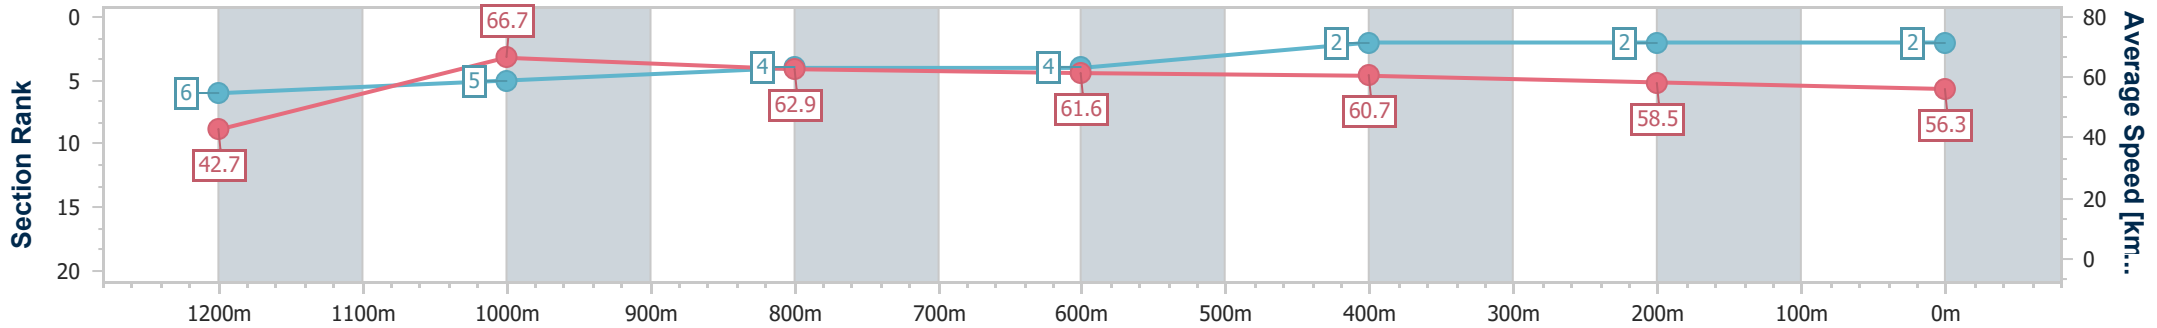

### Toowoomba QLD Professional

Race 2: CARPET ONE Class 1 Handicap - 1300m

20 July 2024 - 17:35

Track Rating: Good 4, Weather: Fine, Rail Position: +2m 1400m-1600m; +1m Remainder

Section	Overall	1200m	1000m	800m	600m	400m	200m
Section Times	1:19.79 [2] (0:08.48)	1:11.31 [6] (0:10.81)	1:00.50 [5] (0:11.64)	0:48.86 [4] (0:11.77)	0:37.09 [4] (0:11.99)	0:25.10 [2] (0:12.35)	0:12.75 [2] (0:12.75)
Average Speed [km/h]	42.7	66.7	62.9	61.6	60.7	58.5	56.3
Top Speed [km/h]	64.6	68.9	64.9	63.7	62.2	60.1	58.0
Avg. Dist. to Rail [m]	9.3	5.1	4.6	2.6	1.8	1.5	2.6
Avg. Stride Freq. [Hz]	2.3	2.5	2.3	2.3	2.3	2.3	2.2
Avg. Stride Length [m]	5.3	7.5	7.5	7.4	7.2	7.1	7.0