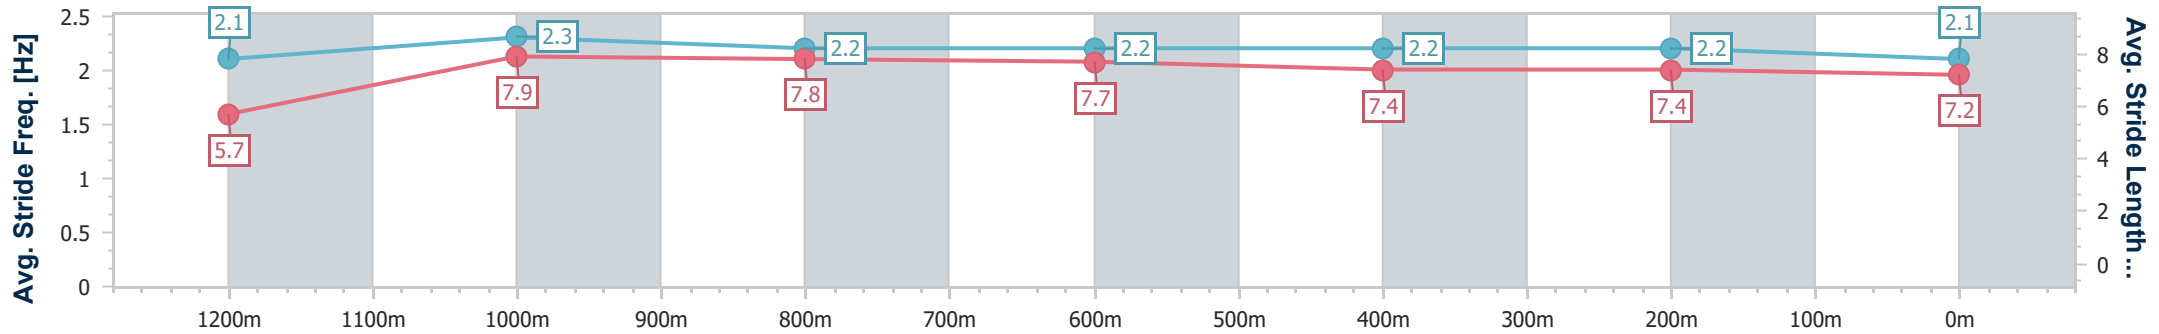

### Toowoomba QLD Professional

Race 2: CARPET ONE Class 1 Handicap - 1300m

20 July 2024 - 17:35

Track Rating: Good 4, Weather: Fine, Rail Position: +2m 1400m-1600m; +1m Remainder

Section	Overall	1200m	1000m	800m	600m	400m	200m
Section Times	1:21.13 [10] (0:08.41)	1:12.72 [4] (0:11.00)	1:01.72 [7] (0:11.68)	0:50.04 [7] (0:11.84)	0:38.20 [6] (0:12.23)	0:25.97 [8] (0:12.58)	0:13.39 [10] (0:13.39)
Average Speed [km/h]	42.5	65.6	62.1	60.9	58.7	57.1	53.7
Top Speed [km/h]	61.8	67.5	63.6	62.1	60.9	57.8	57.3
Avg. Dist. to Rail [m]	4.3	2.7	1.9	0.6	0.3	0.6	0.1
Avg. Stride Freq. [Hz]	2.1	2.3	2.2	2.2	2.2	2.2	2.1
Avg. Stride Length [m]	5.7	7.9	7.8	7.7	7.4	7.4	7.2