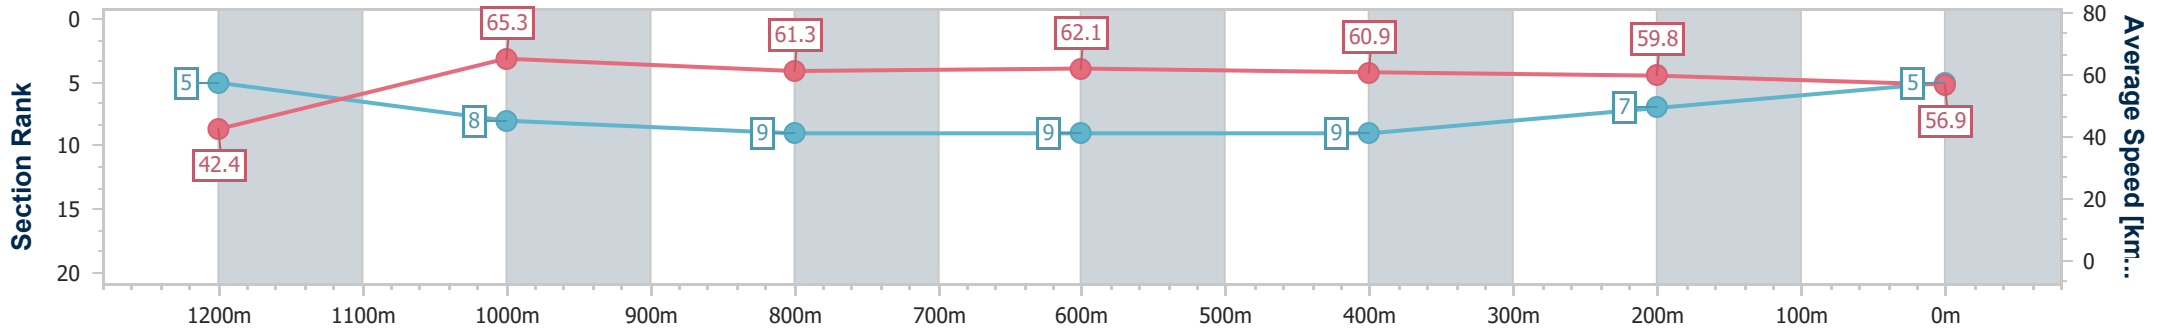

### Toowoomba QLD Professional

Race 2: CARPET ONE Class 1 Handicap - 1300m

20 July 2024 - 17:35

Track Rating: Good 4, Weather: Fine, Rail Position: +2m 1400m-1600m; +1m Remainder

Section	Overall	1200m	1000m	800m	600m	400m	200m
Section Times	1:20.16 [5] (0:08.47)	1:11.69 [5] (0:11.07)	1:00.62 [8] (0:11.92)	0:48.70 [9] (0:11.76)	0:36.94 [9] (0:12.06)	0:24.88 [9] (0:12.21)	0:12.67 [7] (0:12.67)
Average Speed [km/h]	42.4	65.3	61.3	62.1	60.9	59.8	56.9
Top Speed [km/h]	63.0	66.9	64.3	63.2	62.1	61.9	58.4
Avg. Dist. to Rail [m]	10.4	6.1	4.3	3.9	3.9	4.3	5.1
Avg. Stride Freq. [Hz]	2.2	2.4	2.3	2.4	2.4	2.4	2.3
Avg. Stride Length [m]	5.5	7.5	7.3	7.3	7.2	7.0	6.9