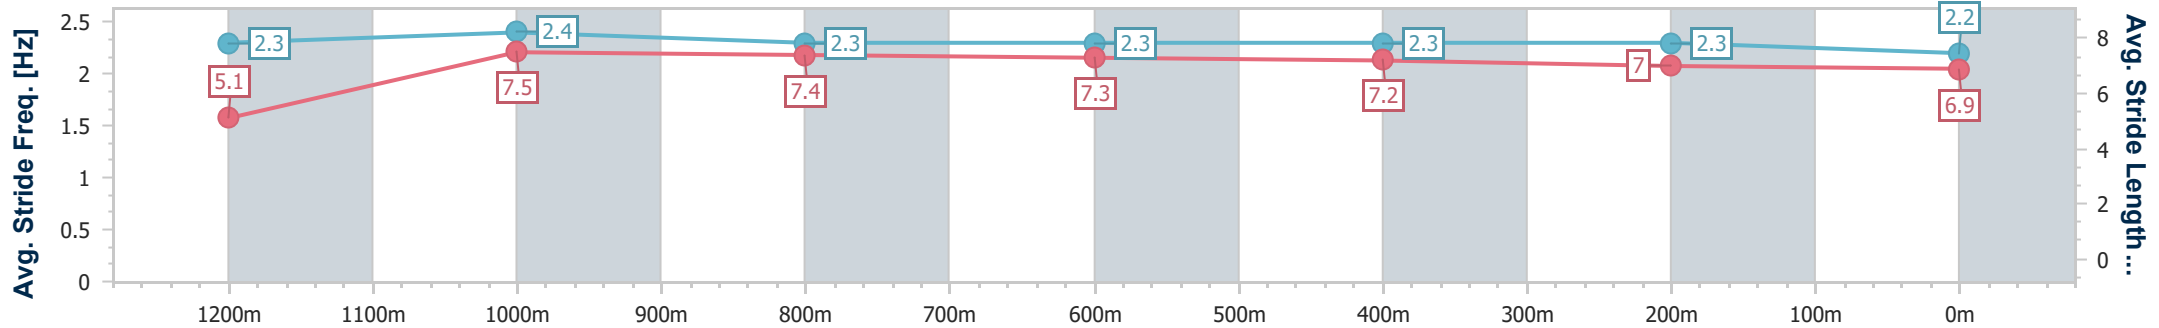

#### Race 2: CARPET ONE Class 1 Handicap - 1300m

20 July 2024 - 17:35

Track Rating: Good 4, Weather: Fine, Rail Position: +2m 1400m-1600m; +1m Remainder

Section	Overall	1200m	1000m	800m	600m	400m	200m
Section Times	1:21.18 [11] (0:08.72)	1:12.46 [10] (0:11.00)	1:01.46 [11] (0:11.85)	0:49.61 [11] (0:11.74)	0:37.87 [11] (0:12.04)	0:25.83 [10] (0:12.50)	0:13.33 [11] (0:13.33)
Average Speed [km/h]	41.3	65.5	61.4	61.3	59.5	57.6	54.0
Top Speed [km/h]	64.8	68.5	62.5	62.9	61.3	58.9	55.9
Avg. Dist. to Rail [m]	9.3	4.4	2.9	0.4	0.6	0.6	2.9
Avg. Stride Freq. [Hz]	2.3	2.4	2.3	2.3	2.3	2.3	2.2
Avg. Stride Length [m]	5.1	7.5	7.4	7.3	7.2	7.0	6.9