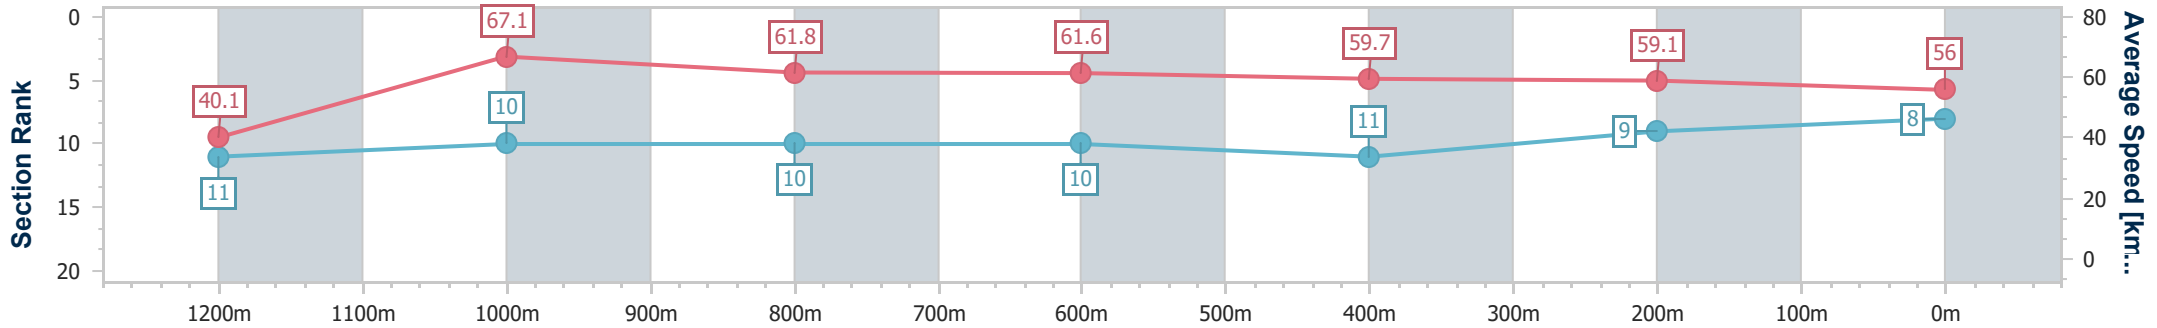

Horse/Jockey Name	Rubaahy
Final Rank	8
Fastest Section Time (Section)	0:08.94 (Overall)
Top Speed [km/h] (Section)	69.1 (1200m)
Race State	Finished

Toowoomba QLD Professional

Race 2: CARPET ONE Class 1 Handicap - 1300m

20 July 2024 - 17:35

Track Rating: Good 4, Weather: Fine, Rail Position: +2m 1400m-1600m; +1m Remainder

Section	Overall	1200m	1000m	800m	600m	400m	200m
Section Times	1:20.53 [8] (0:08.94)	1:11.59 [11] (0:10.77)	1:00.82 [10] (0:11.84)	0:48.98 [10] (0:11.75)	0:37.23 [10] (0:12.17)	0:25.06 [11] (0:12.25)	0:12.81 [9] (0:12.81)
Average Speed [km/h]	40.1	67.1	61.8	61.6	59.7	59.1	56.0
Top Speed [km/h]	62.7	69.1	65.7	63.2	61.0	60.4	57.8
Avg. Dist. to Rail [m]	8.8	5.3	4.2	1.9	1.7	1.8	2.8
Avg. Stride Freq. [Hz]	2.1	2.5	2.3	2.4	2.3	2.3	2.3
Avg. Stride Length [m]	5.3	7.6	7.4	7.3	7.2	7.0	6.8

- [ ] Ranking at each section and finish
- -.-.- No data available at this section
- NA No data available