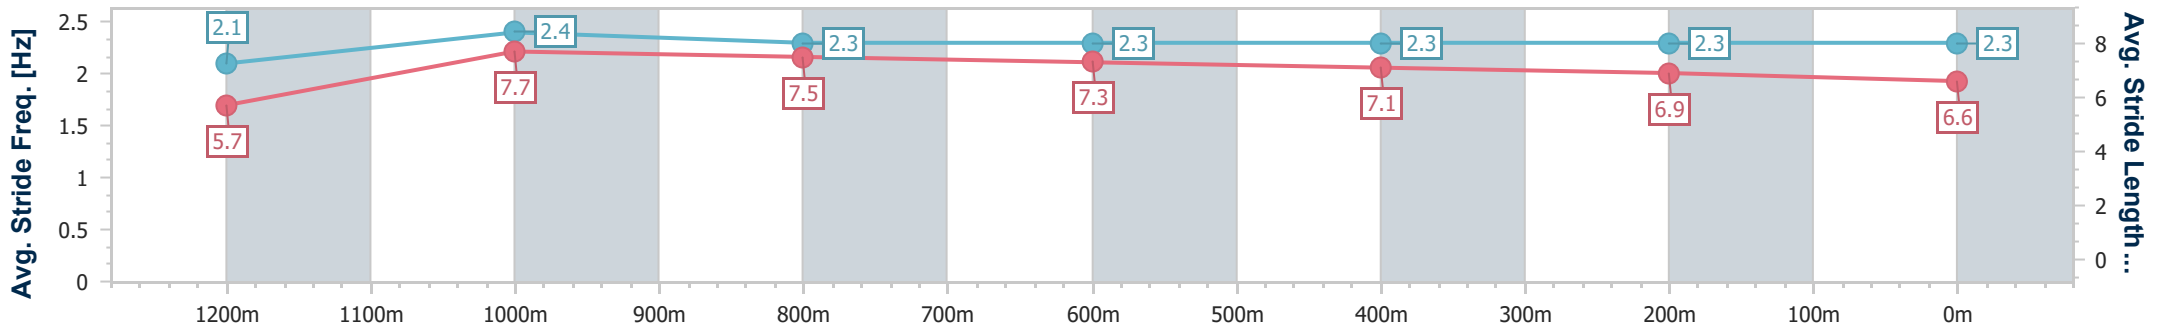

- [ ] Ranking at each section and finish
- .-.- No data available at this section
- NA No data available

Horse/Jockey Name	La Pittrice
Final Rank	9
Fastest Section Time (Section)	0:08.30 (Overall)
Top Speed [km/h] (Section)	68.2 (1200m)
Race State	Finished

### Toowoomba QLD Professional

Race 2: CARPET ONE Class 1 Handicap - 1300m

20 July 2024 - 17:35

Track Rating: Good 4, Weather: Fine, Rail Position: +2m 1400m-1600m; +1m Remainder

Section	Overall	1200m	1000m	800m	600m	400m	200m
Section Times	1:20.60 [9] (0:08.30)	1:12.30 [2] (0:10.91)	1:01.39 [2] (0:11.59)	0:49.80 [2] (0:11.86)	0:37.94 [3] (0:12.09)	0:25.85 [4] (0:12.46)	0:13.39 [4] (0:13.39)
Average Speed [km/h]	43.3	66.1	62.7	60.8	59.2	57.5	53.8
Top Speed [km/h]	64.3	68.2	63.9	62.5	61.9	58.7	56.0
Avg. Dist. to Rail [m]	5.6	2.5	2.4	0.5	0.5	0.9	0.7
Avg. Stride Freq. [Hz]	2.1	2.4	2.3	2.3	2.3	2.3	2.3
Avg. Stride Length [m]	5.7	7.7	7.5	7.3	7.1	6.9	6.6