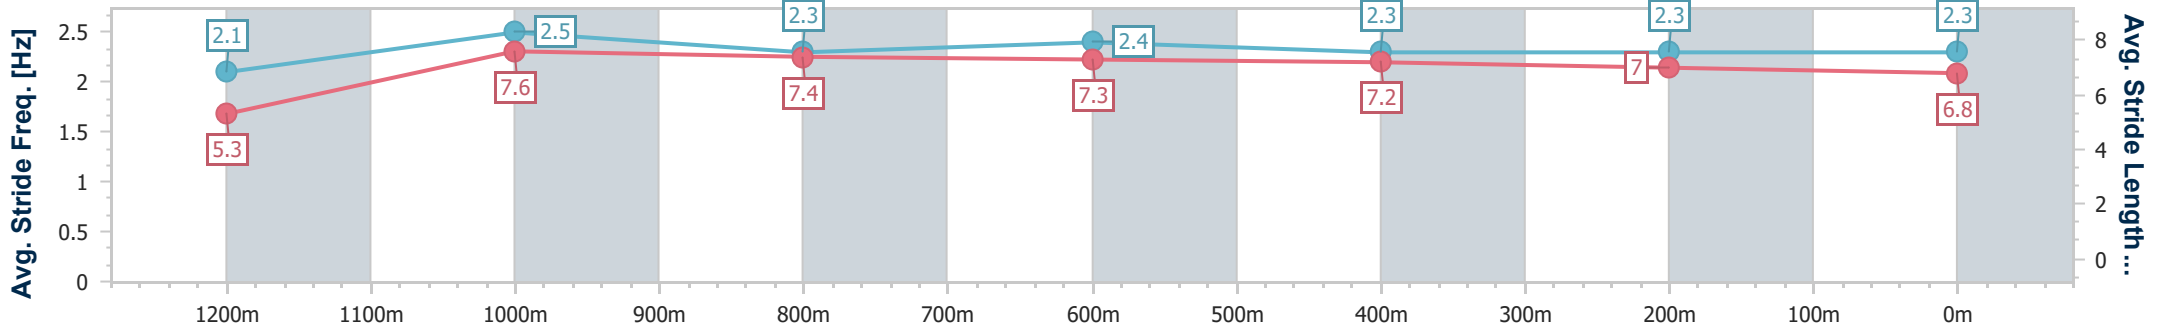

#### Race 2: CARPET ONE Class 1 Handicap - 1300m

20 July 2024 - 17:35

Track Rating: Good 4, Weather: Fine, Rail Position: +2m 1400m-1600m; +1m Remainder

Section	Overall	1200m	1000m	800m	600m	400m	200m
Section Times	1:20.53 [8] (0:08.94)	1:11.59 [11] (0:10.77)	1:00.82 [10] (0:11.84)	0:48.98 [10] (0:11.75)	0:37.23 [10] (0:12.17)	0:25.06 [11] (0:12.25)	0:12.81 [9] (0:12.81)
Average Speed [km/h]	40.1	67.1	61.8	61.6	59.7	59.1	56.0
Top Speed [km/h]	62.7	69.1	65.7	63.2	61.0	60.4	57.8
Avg. Dist. to Rail [m]	8.8	5.3	4.2	1.9	1.7	1.8	2.8
Avg. Stride Freq. [Hz]	2.1	2.5	2.3	2.4	2.3	2.3	2.3
Avg. Stride Length [m]	5.3	7.6	7.4	7.3	7.2	7.0	6.8