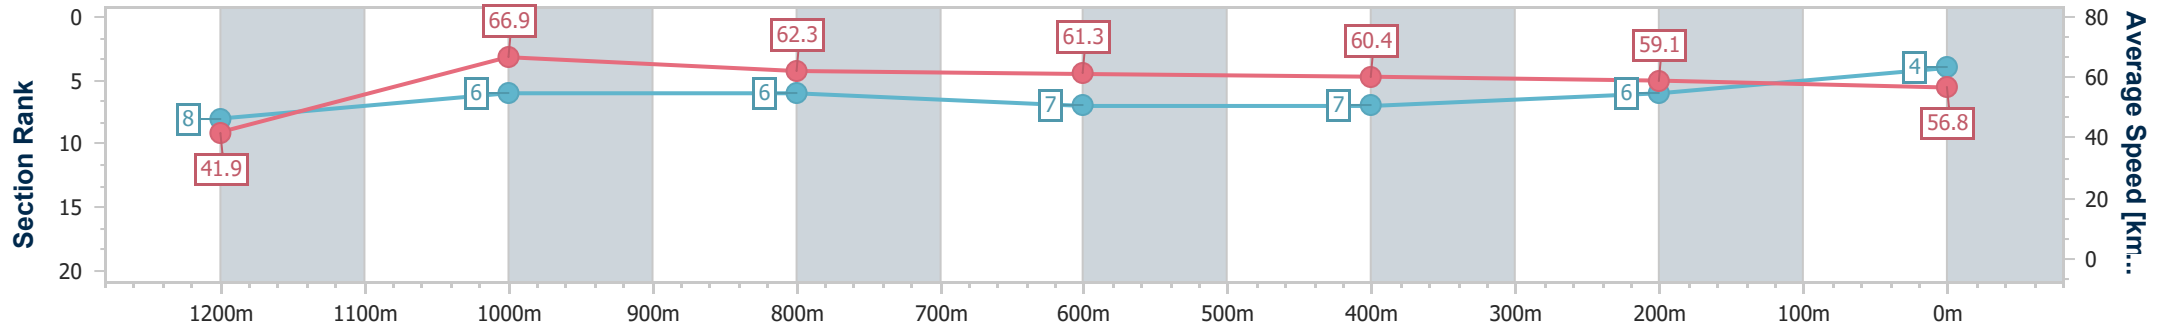

Horse/Jockey Name	Social Star
Final Rank	4
Fastest Section Time (Section)	0:08.59 (Overall)
Top Speed [km/h] (Section)	68.9 (1200m)
Race State	Finished

Toowoomba QLD Professional

Race 2: CARPET ONE Class 1 Handicap - 1300m

20 July 2024 - 17:35

Track Rating: Good 4, Weather: Fine, Rail Position: +2m 1400m-1600m; +1m Remainder

Section	Overall	1200m	1000m	800m	600m	400m	200m
Section Times	1:20.09 [4] (0:08.59)	1:11.50 [8] (0:10.77)	1:00.73 [6] (0:11.69)	0:49.04 [6] (0:11.90)	0:37.14 [7] (0:12.19)	0:24.95 [7] (0:12.27)	0:12.68 [6] (0:12.68)
Average Speed [km/h]	41.9	66.9	62.3	61.3	60.4	59.1	56.8
Top Speed [km/h]	64.8	68.9	63.2	62.7	62.4	60.6	58.6
Avg. Dist. to Rail [m]	8.4	2.9	2.8	3.7	3.7	3.1	3.5
Avg. Stride Freq. [Hz]	2.2	2.5	2.4	2.4	2.4	2.4	2.3
Avg. Stride Length [m]	5.3	7.3	7.3	7.2	7.1	6.9	6.8

- [ ] Ranking at each section and finish
- -.-.- No data available at this section
- NA No data available