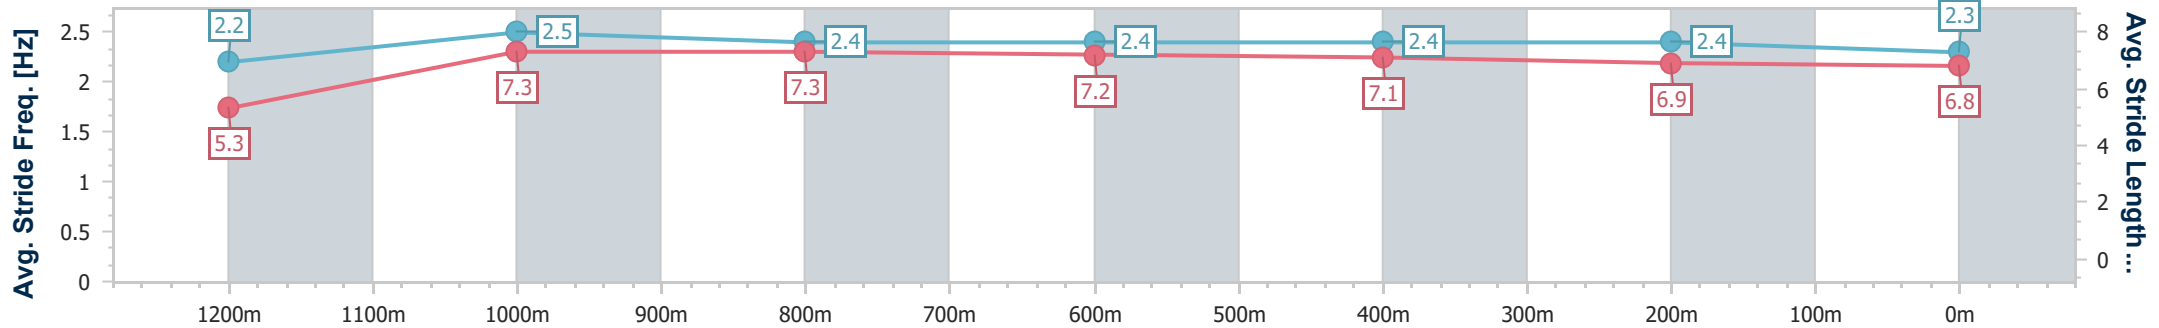

Horse/Jockey Name	Social Star
Final Rank	4
Fastest Section Time (Section)	0:08.59 (Overall)
Top Speed [km/h] (Section)	68.9 (1200m)
Race State	Finished

Toowoomba QLD Professional

Race 2: CARPET ONE Class 1 Handicap - 1300m

20 July 2024 - 17:35

Track Rating: Good 4, Weather: Fine, Rail Position: +2m 1400m-1600m; +1m Remainder

Section	Overall	1200m	1000m	800m	600m	400m	200m
Section Times	1:20.09 [4] (0:08.59)	1:11.50 [8] (0:10.77)	1:00.73 [6] (0:11.69)	0:49.04 [6] (0:11.90)	0:37.14 [7] (0:12.19)	0:24.95 [7] (0:12.27)	0:12.68 [6] (0:12.68)
Average Speed [km/h]	41.9	66.9	62.3	61.3	60.4	59.1	56.8
Top Speed [km/h]	64.8	68.9	63.2	62.7	62.4	60.6	58.6
Avg. Dist. to Rail [m]	8.4	2.9	2.8	3.7	3.7	3.1	3.5
Avg. Stride Freq. [Hz]	2.2	2.5	2.4	2.4	2.4	2.4	2.3
Avg. Stride Length [m]	5.3	7.3	7.3	7.2	7.1	6.9	6.8

- [ ] Ranking at each section and finish
- -.-.- No data available at this section
- NA No data available