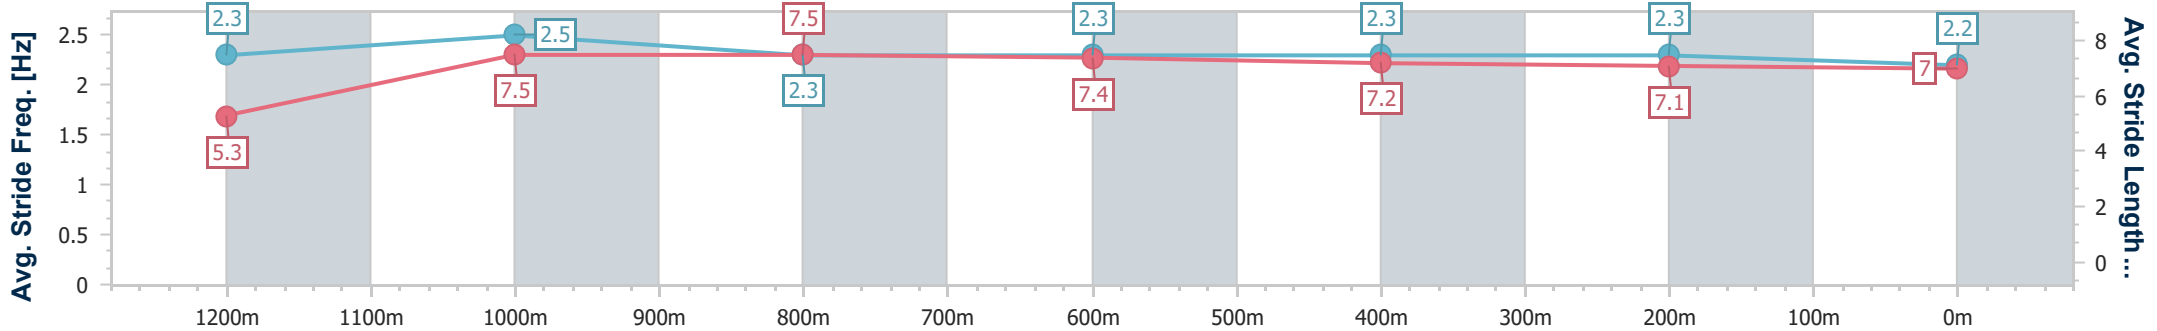

### Toowoomba QLD Professional

Race 2: CARPET ONE Class 1 Handicap - 1300m

20 July 2024 - 17:35

Track Rating: Good 4, Weather: Fine, Rail Position: +2m 1400m-1600m; +1m Remainder

Section	Overall	1200m	1000m	800m	600m	400m	200m
Section Times	1:19.79 [2] (0:08.48)	1:11.31 [6] (0:10.81)	1:00.50 [5] (0:11.64)	0:48.86 [4] (0:11.77)	0:37.09 [4] (0:11.99)	0:25.10 [2] (0:12.35)	0:12.75 [2] (0:12.75)
Average Speed [km/h]	42.7	66.7	62.9	61.6	60.7	58.5	56.3
Top Speed [km/h]	64.6	68.9	64.9	63.7	62.2	60.1	58.0
Avg. Dist. to Rail [m]	9.3	5.1	4.6	2.6	1.8	1.5	2.6
Avg. Stride Freq. [Hz]	2.3	2.5	2.3	2.3	2.3	2.3	2.2
Avg. Stride Length [m]	5.3	7.5	7.5	7.4	7.2	7.1	7.0