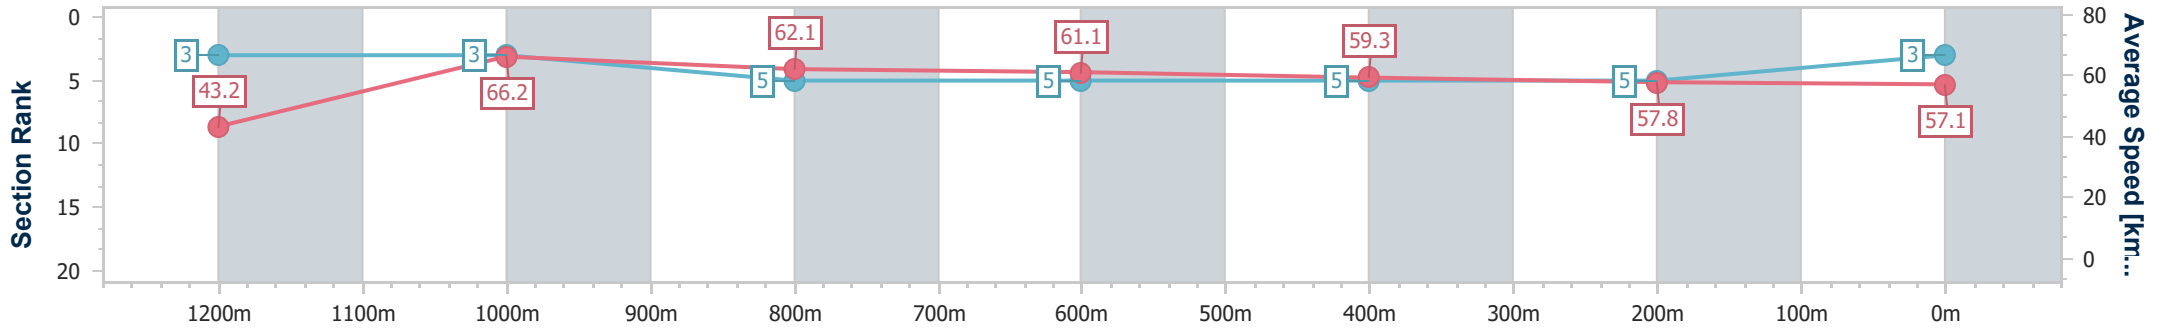

- [ ] Ranking at each section and finish
- .-.- No data available at this section
- NA No data available

Horse/Jockey Name	Social Star
Final Rank	4
Fastest Section Time (Section)	0:08.59 (Overall)
Top Speed [km/h] (Section)	68.9 (1200m)
Race State	Finished