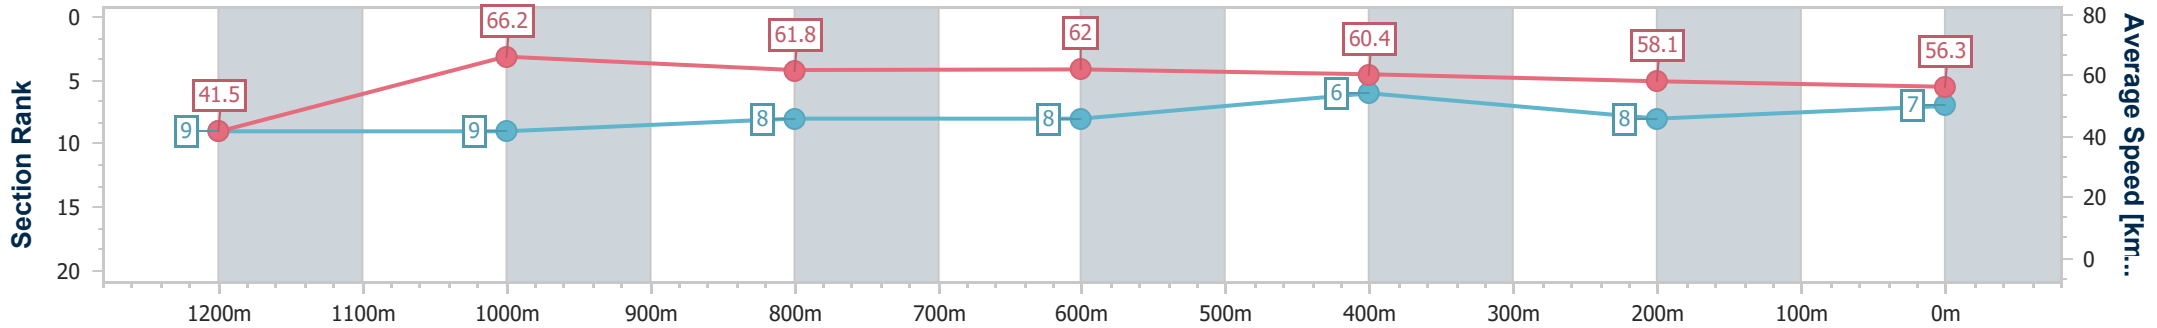

#### Race 2: CARPET ONE Class 1 Handicap - 1300m

20 July 2024 - 17:35

Track Rating: Good 4, Weather: Fine, Rail Position: +2m 1400m-1600m; +1m Remainder

Section	Overall	1200m	1000m	800m	600m	400m	200m
Section Times	1:20.35 [7] (0:08.64)	1:11.71 [9] (0:10.94)	1:00.77 [9] (0:11.80)	0:48.97 [8] (0:11.72)	0:37.25 [8] (0:12.02)	0:25.23 [6] (0:12.48)	0:12.75 [8] (0:12.75)
Average Speed [km/h]	41.5	66.2	61.8	62.0	60.4	58.1	56.3
Top Speed [km/h]	63.2	67.6	64.4	63.1	61.4	58.9	57.8
Avg. Dist. to Rail [m]	11.1	6.0	4.7	2.1	1.5	3.2	3.4
Avg. Stride Freq. [Hz]	2.3	2.5	2.4	2.4	2.4	2.4	2.3
Avg. Stride Length [m]	5.1	7.3	7.3	7.2	7.0	6.7	6.8