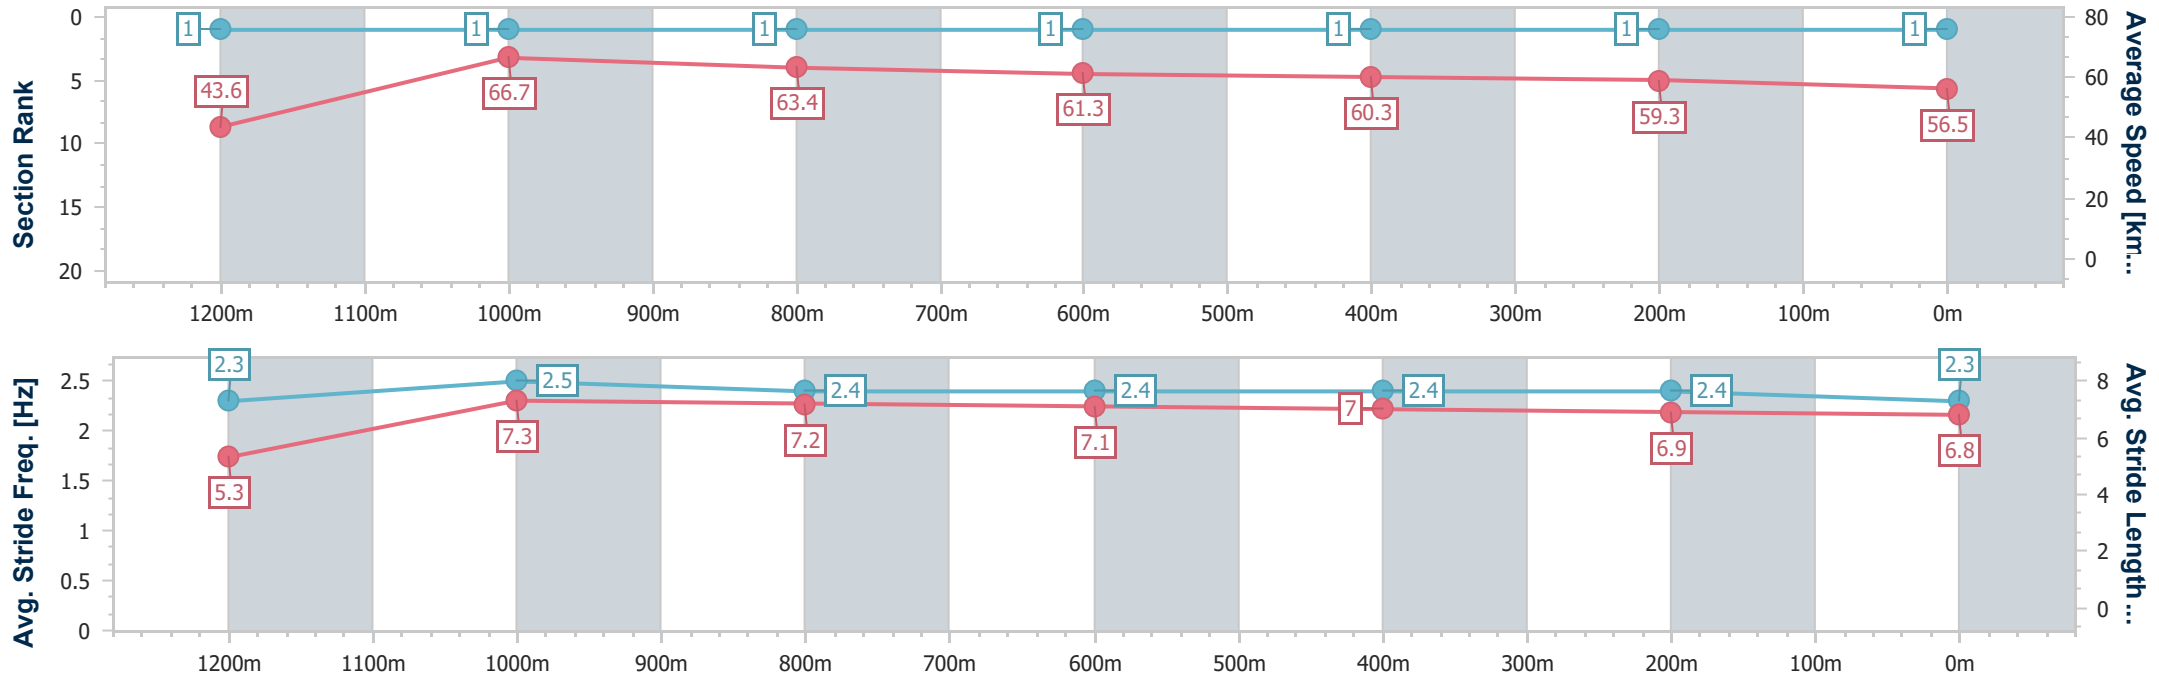

### Race 2: CARPET ONE Class 1 Handicap - 1300m

20 July 2024 - 17:35

Track Rating: Good 4, Weather: Fine, Rail Position: +2m 1400m-1600m; +1m Remainder

Section	Overall	1200m	1000m	800m	600m	400m	200m
Section Times	1:19.19 [1] (0:08.25)	1:10.94 [1] (0:10.85)	1:00.09 [1] (0:11.45)	0:48.64 [1] (0:11.76)	0:36.88 [1] (0:12.01)	0:24.87 [1] (0:12.12)	0:12.75 [1] (0:12.75)
Average Speed [km/h]	43.6	66.7	63.4	61.3	60.3	59.3	56.5
Top Speed [km/h]	66.3	68.3	64.6	62.5	61.5	60.2	58.1
Avg. Dist. to Rail [m]	12.9	4.4	3.1	0.6	0.3	0.7	2.9
Avg. Stride Freq. [Hz]	2.3	2.5	2.4	2.4	2.4	2.4	2.3
Avg. Stride Length [m]	5.3	7.3	7.2	7.1	7.0	6.9	6.8