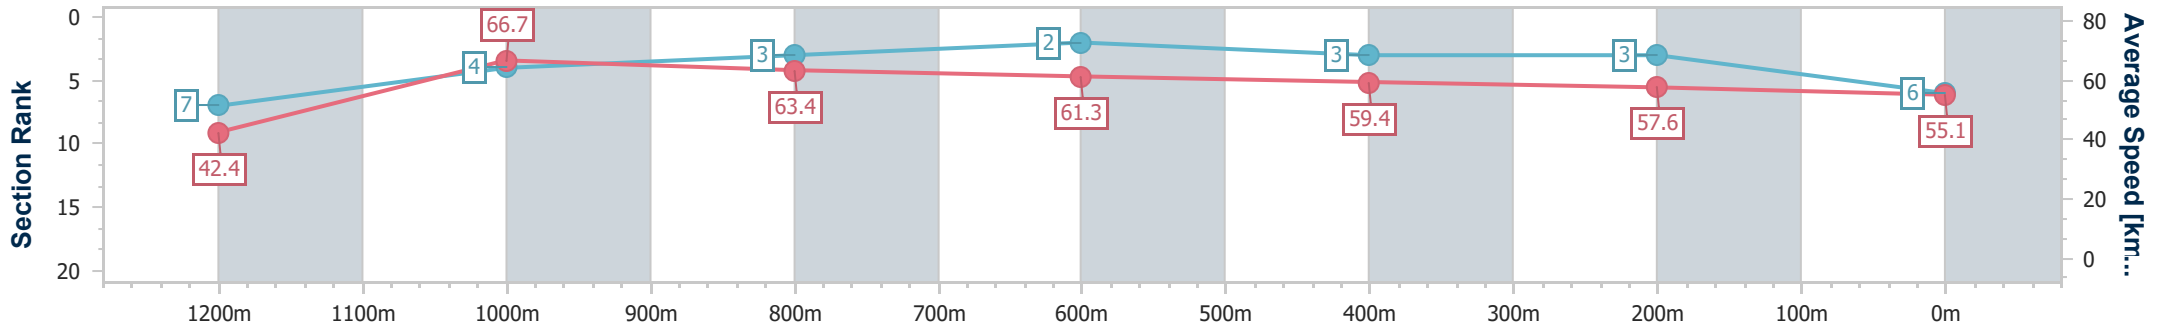

#### Race 2: CARPET ONE Class 1 Handicap - 1300m

20 July 2024 - 17:35

Track Rating: Good 4, Weather: Fine, Rail Position: +2m 1400m-1600m; +1m Remainder

Section	Overall	1200m	1000m	800m	600m	400m	200m
Section Times	1:20.26 [6] (0:08.48)	1:11.78 [7] (0:10.80)	1:00.98 [4] (0:11.54)	0:49.44 [3] (0:11.76)	0:37.68 [2] (0:12.12)	0:25.56 [3] (0:12.47)	0:13.09 [3] (0:13.09)
Average Speed [km/h]	42.4	66.7	63.4	61.3	59.4	57.6	55.1
Top Speed [km/h]	65.3	69.5	64.4	63.0	61.4	58.1	56.8
Avg. Dist. to Rail [m]	8.0	4.9	4.0	0.7	0.4	0.5	1.2
Avg. Stride Freq. [Hz]	2.2	2.4	2.3	2.3	2.3	2.3	2.2
Avg. Stride Length [m]	5.3	7.7	7.7	7.5	7.2	7.0	7.0