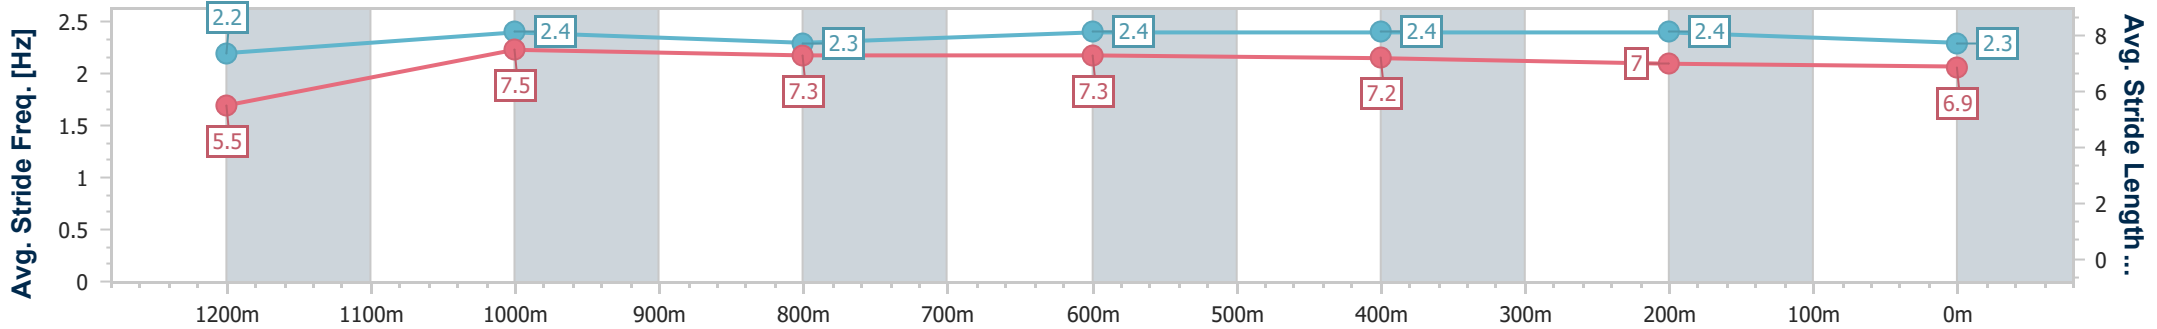

### Toowoomba QLD Professional

Race 2: CARPET ONE Class 1 Handicap - 1300m

20 July 2024 - 17:35

Track Rating: Good 4, Weather: Fine, Rail Position: +2m 1400m-1600m; +1m Remainder

Section	Overall	1200m	1000m	800m	600m	400m	200m
Section Times	1:20.16 [5] (0:08.47)	1:11.69 [5] (0:11.07)	1:00.62 [8] (0:11.92)	0:48.70 [9] (0:11.76)	0:36.94 [9] (0:12.06)	0:24.88 [9] (0:12.21)	0:12.67 [7] (0:12.67)
Average Speed [km/h]	42.4	65.3	61.3	62.1	60.9	59.8	56.9
Top Speed [km/h]	63.0	66.9	64.3	63.2	62.1	61.9	58.4
Avg. Dist. to Rail [m]	10.4	6.1	4.3	3.9	3.9	4.3	5.1
Avg. Stride Freq. [Hz]	2.2	2.4	2.3	2.4	2.4	2.4	2.3
Avg. Stride Length [m]	5.5	7.5	7.3	7.3	7.2	7.0	6.9

- [ ] Ranking at each section and finish
- .-.- No data available at this section
- NA No data available

Horse/Jockey Name	Friend In Need
Final Rank	6
Fastest Section Time (Section)	0:08.48 (Overall)
Top Speed [km/h] (Section)	69.5 (1200m)
Race State	Finished