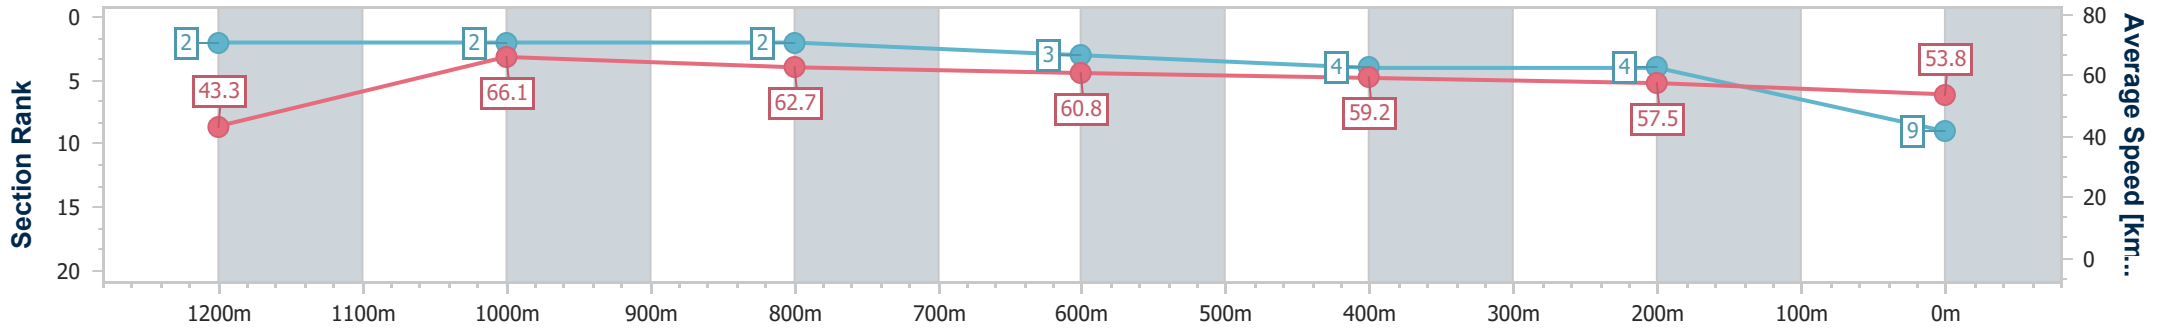

- [ ] Ranking at each section and finish
- .-.- No data available at this section
- NA No data available

Horse/Jockey Name	La Pittrice
Final Rank	9
Fastest Section Time (Section)	0:08.30 (Overall)
Top Speed [km/h] (Section)	68.2 (1200m)
Race State	Finished

### Toowoomba QLD Professional

Race 2: CARPET ONE Class 1 Handicap - 1300m

20 July 2024 - 17:35

Track Rating: Good 4, Weather: Fine, Rail Position: +2m 1400m-1600m; +1m Remainder

Section	Overall	1200m	1000m	800m	600m	400m	200m
Section Times	1:20.60 [9] (0:08.30)	1:12.30 [2] (0:10.91)	1:01.39 [2] (0:11.59)	0:49.80 [2] (0:11.86)	0:37.94 [3] (0:12.09)	0:25.85 [4] (0:12.46)	0:13.39 [4] (0:13.39)
Average Speed [km/h]	43.3	66.1	62.7	60.8	59.2	57.5	53.8
Top Speed [km/h]	64.3	68.2	63.9	62.5	61.9	58.7	56.0
Avg. Dist. to Rail [m]	5.6	2.5	2.4	0.5	0.5	0.9	0.7
Avg. Stride Freq. [Hz]	2.1	2.4	2.3	2.3	2.3	2.3	2.3
Avg. Stride Length [m]	5.7	7.7	7.5	7.3	7.1	6.9	6.6