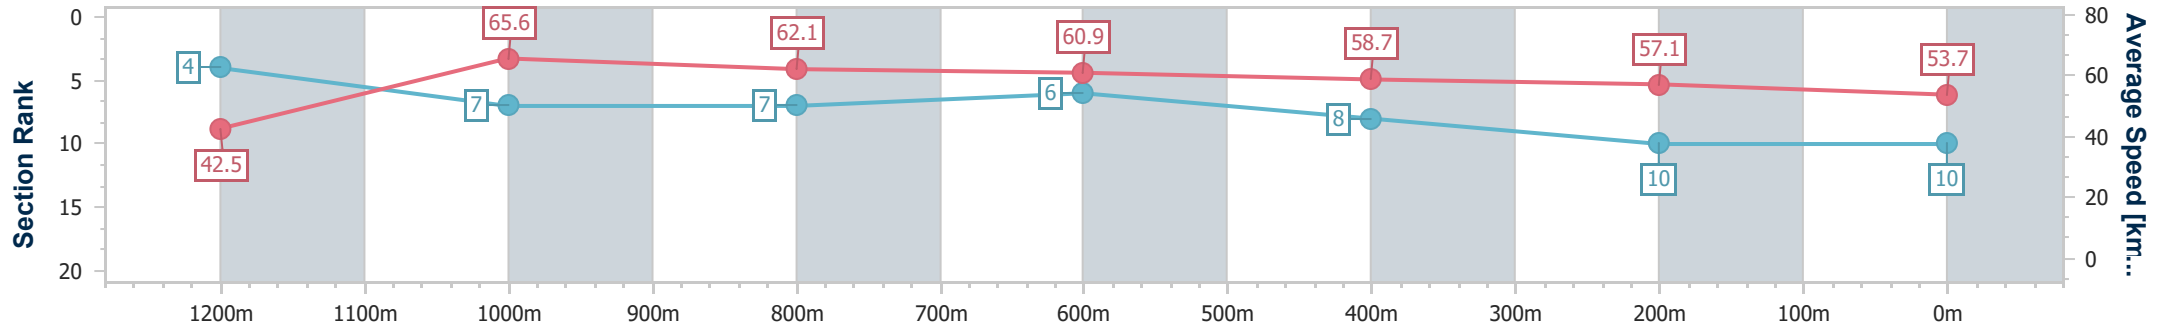

### Toowoomba QLD Professional

Race 2: CARPET ONE Class 1 Handicap - 1300m

20 July 2024 - 17:35

Track Rating: Good 4, Weather: Fine, Rail Position: +2m 1400m-1600m; +1m Remainder

Section	Overall	1200m	1000m	800m	600m	400m	200m
Section Times	1:21.13 [10] (0:08.41)	1:12.72 [4] (0:11.00)	1:01.72 [7] (0:11.68)	0:50.04 [7] (0:11.84)	0:38.20 [6] (0:12.23)	0:25.97 [8] (0:12.58)	0:13.39 [10] (0:13.39)
Average Speed [km/h]	42.5	65.6	62.1	60.9	58.7	57.1	53.7
Top Speed [km/h]	61.8	67.5	63.6	62.1	60.9	57.8	57.3
Avg. Dist. to Rail [m]	4.3	2.7	1.9	0.6	0.3	0.6	0.1
Avg. Stride Freq. [Hz]	2.1	2.3	2.2	2.2	2.2	2.2	2.1
Avg. Stride Length [m]	5.7	7.9	7.8	7.7	7.4	7.4	7.2