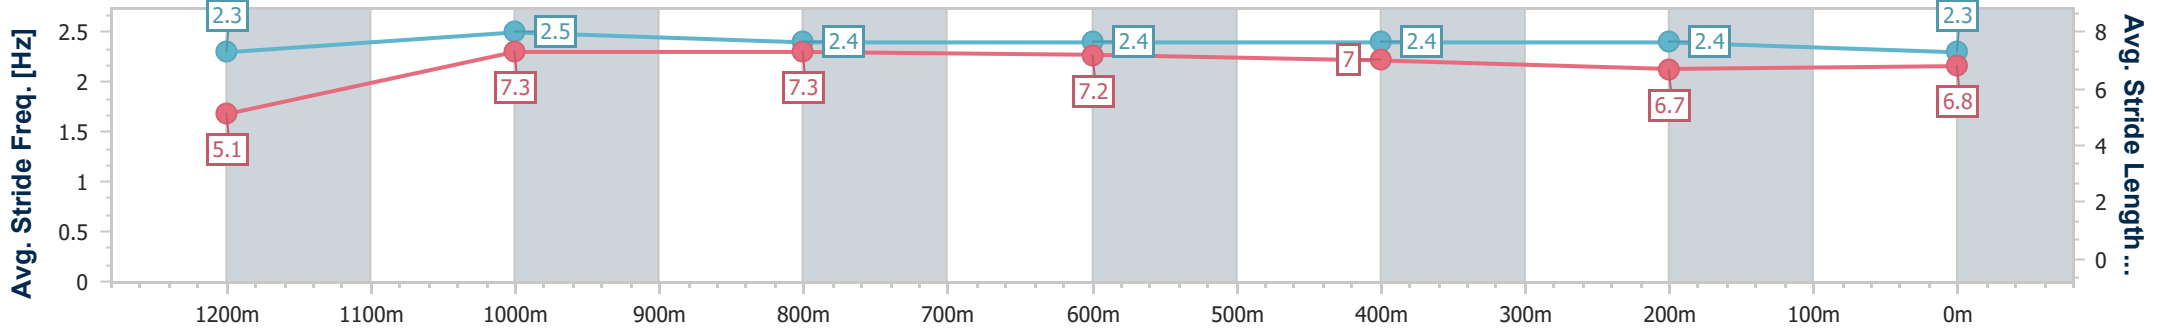

#### Race 2: CARPET ONE Class 1 Handicap - 1300m

20 July 2024 - 17:35

Track Rating: Good 4, Weather: Fine, Rail Position: +2m 1400m-1600m; +1m Remainder

Section	Overall	1200m	1000m	800m	600m	400m	200m
Section Times	1:20.35 [7] (0:08.64)	1:11.71 [9] (0:10.94)	1:00.77 [9] (0:11.80)	0:48.97 [8] (0:11.72)	0:37.25 [8] (0:12.02)	0:25.23 [6] (0:12.48)	0:12.75 [8] (0:12.75)
Average Speed [km/h]	41.5	66.2	61.8	62.0	60.4	58.1	56.3
Top Speed [km/h]	63.2	67.6	64.4	63.1	61.4	58.9	57.8
Avg. Dist. to Rail [m]	11.1	6.0	4.7	2.1	1.5	3.2	3.4
Avg. Stride Freq. [Hz]	2.3	2.5	2.4	2.4	2.4	2.4	2.3
Avg. Stride Length [m]	5.1	7.3	7.3	7.2	7.0	6.7	6.8