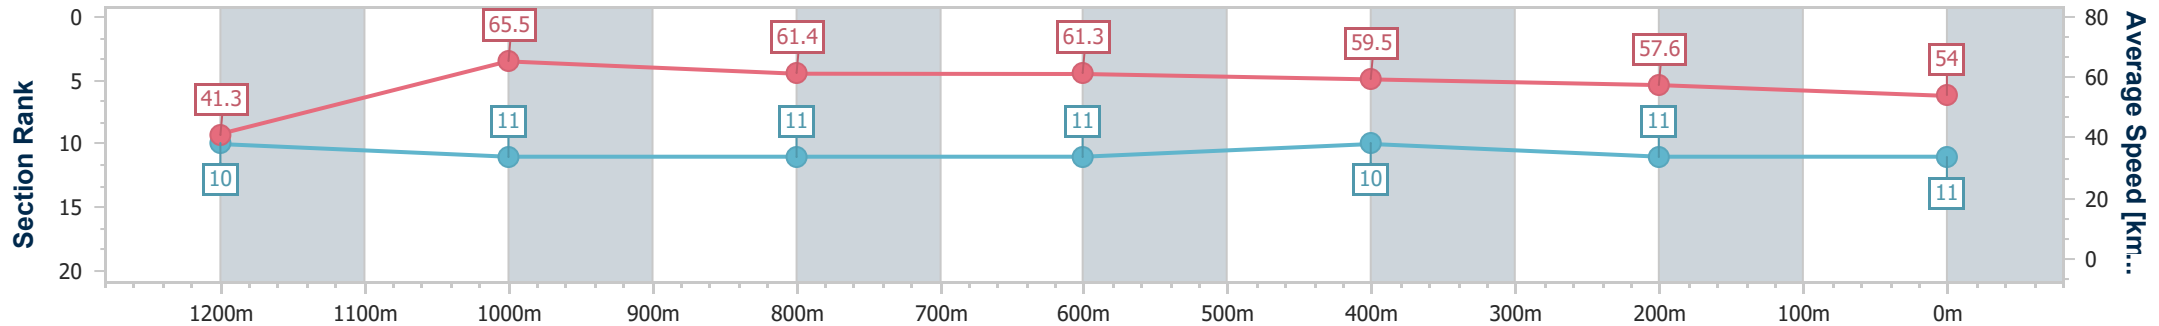

#### Race 2: CARPET ONE Class 1 Handicap - 1300m

20 July 2024 - 17:35

Track Rating: Good 4, Weather: Fine, Rail Position: +2m 1400m-1600m; +1m Remainder

Section	Overall	1200m	1000m	800m	600m	400m	200m
Section Times	1:21.18 [11] (0:08.72)	1:12.46 [10] (0:11.00)	1:01.46 [11] (0:11.85)	0:49.61 [11] (0:11.74)	0:37.87 [11] (0:12.04)	0:25.83 [10] (0:12.50)	0:13.33 [11] (0:13.33)
Average Speed [km/h]	41.3	65.5	61.4	61.3	59.5	57.6	54.0
Top Speed [km/h]	64.8	68.5	62.5	62.9	61.3	58.9	55.9
Avg. Dist. to Rail [m]	9.3	4.4	2.9	0.4	0.6	0.6	2.9
Avg. Stride Freq. [Hz]	2.3	2.4	2.3	2.3	2.3	2.3	2.2
Avg. Stride Length [m]	5.1	7.5	7.4	7.3	7.2	7.0	6.9