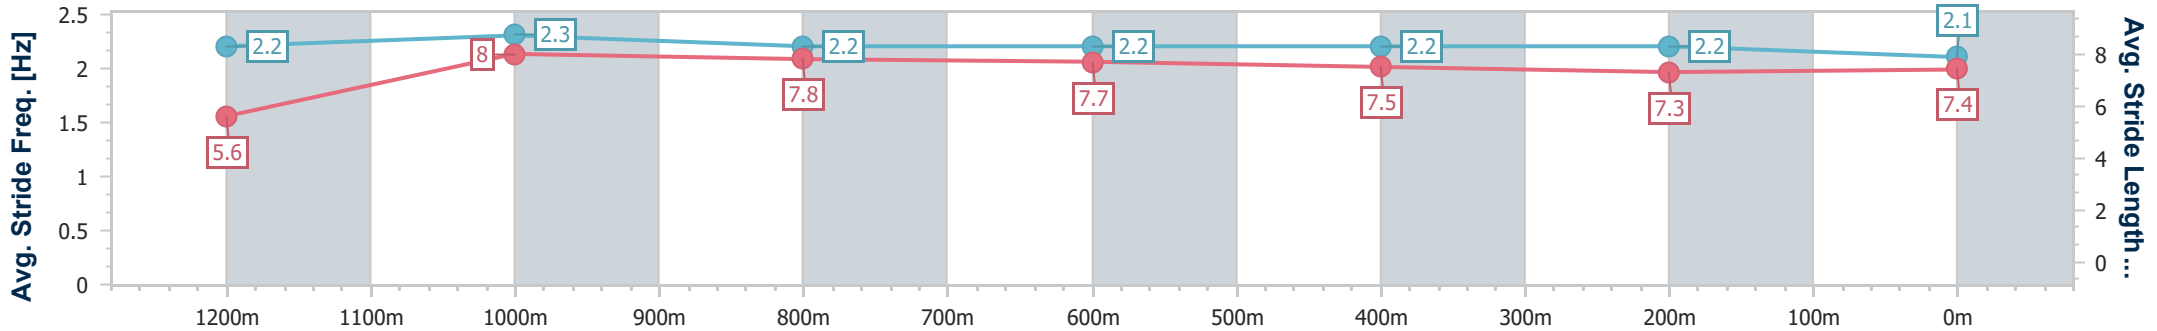

### Toowoomba QLD Professional

Race 2: CARPET ONE Class 1 Handicap - 1300m

20 July 2024 - 17:35

Track Rating: Good 4, Weather: Fine, Rail Position: +2m 1400m-1600m; +1m Remainder

Section	Overall	1200m	1000m	800m	600m	400m	200m
Section Times	1:20.00 [3] (0:08.33)	1:11.67 [3] (0:10.89)	1:00.78 [3] (0:11.73)	0:49.05 [5] (0:11.85)	0:37.20 [5] (0:12.16)	0:25.04 [5] (0:12.44)	0:12.60 [5] (0:12.60)
Average Speed [km/h]	43.2	66.2	62.1	61.1	59.3	57.8	57.1
Top Speed [km/h]	65.0	68.2	64.0	63.0	61.1	58.6	58.4
Avg. Dist. to Rail [m]	6.1	2.5	3.0	2.0	0.7	0.6	1.2
Avg. Stride Freq. [Hz]	2.2	2.3	2.2	2.2	2.2	2.2	2.1
Avg. Stride Length [m]	5.6	8.0	7.8	7.7	7.5	7.3	7.4

- [ ] Ranking at each section and finish
- .-.- No data available at this section
- NA No data available

Horse/Jockey Name	Social Star
Final Rank	4
Fastest Section Time (Section)	0:08.59 (Overall)
Top Speed [km/h] (Section)	68.9 (1200m)
Race State	Finished