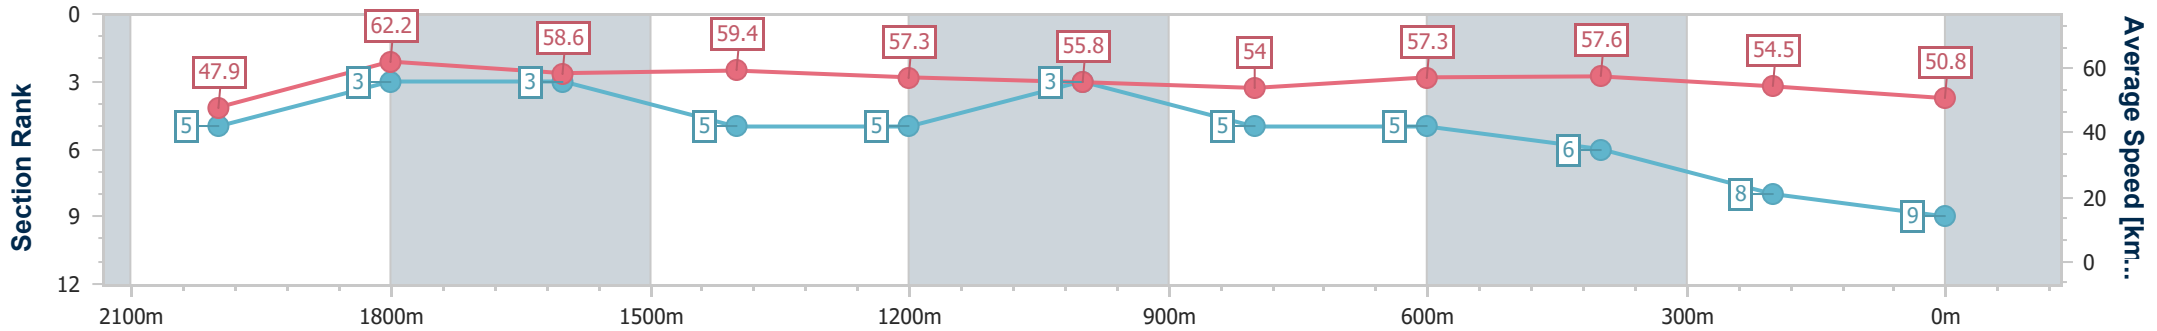

- [] Ranking at each section and finish
- .-.- No data available at this section
- NA No data available

Horse/Jockey Name	Lookin' Sharp
Final Rank	9
Fastest Section Time (Section)	0:11.26 (Overall)
Top Speed [km/h] (Section)	63.0 (2000m)
Race State	Finished

Toowoomba QLD Professional

Race 7: BARRIER REEF POOLS Maiden Handicap - 2150m

20 July 2024 - 20:42

Track Rating: Good 4, Weather: Fine, Rail Position: +2m 1400m-1600m; +1m Remainder

Section	Overall	2000m	1800m	1600m	1400m	1200m	1000m	800m	600m	400m	200m		
Section Times	2:19.68 [9] (0:11.26)	2:08.42 [5] (0:11.62)	1:56.80 [3] (0:12.21)	1:44.59 [3] (0:12.22)	1:32.37 [5] (0:12.99)	1:19.38 [5] (0:12.97)	1:06.41 [3] (0:13.54)	0:52.87 [5] (0:12.77)	0:40.10 [5] (0:12.62)	0:27.48 [6] (0:13.31)	0:14.17 [8] (0:14.17)		
Average Speed [km/h]	47.9	62.2	58.6	59.4	57.3	55.8	54.0	57.3	57.6	54.5	50.8		
Top Speed [km/h]	61.8	63.0	60.5	60.6	60.0	57.3	55.1	59.4	59.4	56.5	53.1		
Avg. Dist. to Rail [m]	3.9	0.7	1.3	2.9	5.7	5.0	5.1	3.6	2.1	2.0	1.5		
Avg. Stride Freq. [Hz]	2.1	2.2	2.1	2.1	2.1	2.1	2.1	2.1	2.2	2.1	2.0		
Avg. Stride Length [m]	6.2	7.7	7.6	7.8	7.6	7.4	7.3	7.4	7.4	7.1	6.9		

- [] Ranking at each section and finish
- .-.- No data available at this section
- NA No data available