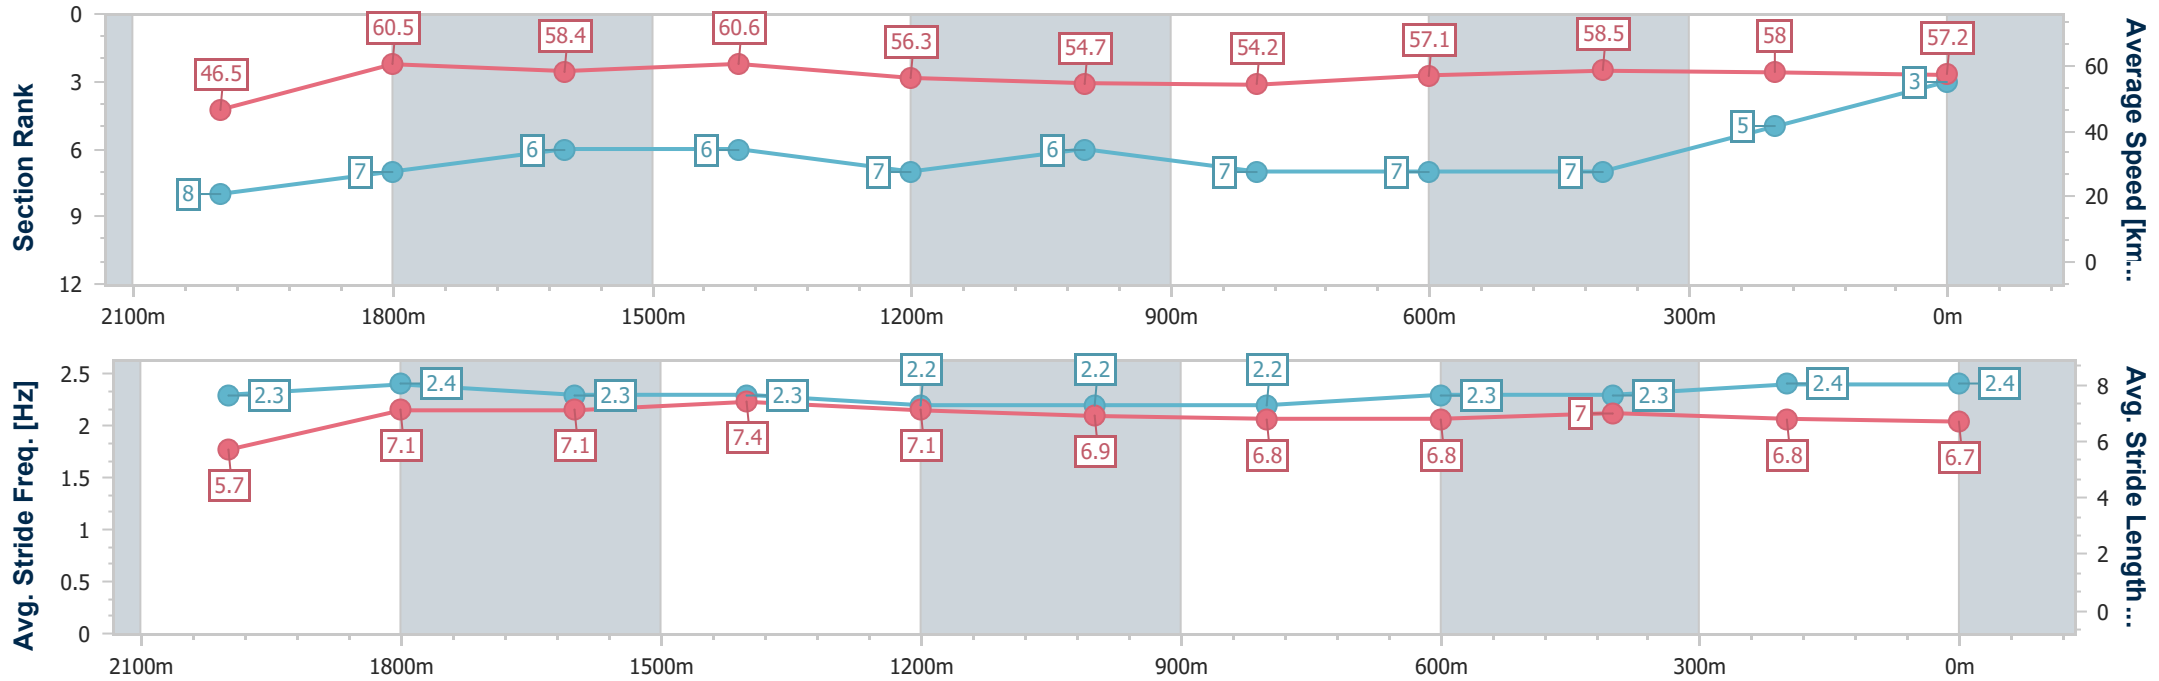

Toowoomba QLD Professional

Race 7: BARRIER REEF POOLS Maiden Handicap - 2150m

20 July 2024 - 20:42

Track Rating: Good 4, Weather: Fine, Rail Position: +2m 1400m-1600m; +1m Remainder

Section	Overall	2000m	1800m	1600m	1400m	1200m	1000m	800m	600m	400m	200m
Section Times	2:17.34 [3] (0:11.64)	2:05.70 [8] (0:11.91)	1:53.79 [7] (0:11.99)	1:41.80 [6] (0:11.84)	1:29.96 [6] (0:13.08)	1:16.88 [7] (0:13.23)	1:03.65 [6] (0:13.44)	0:50.21 [7] (0:12.71)	0:37.50 [7] (0:12.37)	0:25.13 [7] (0:12.55)	0:12.58 [5] (0:12.58)
Average Speed [km/h]	46.5	60.5	58.4	60.6	56.3	54.7	54.2	57.1	58.5	58.0	57.2
Top Speed [km/h]	60.6	62.1	59.6	61.9	60.6	56.2	54.6	61.0	61.0	59.2	57.9
Avg. Dist. to Rail [m]	2.7	4.4	4.9	1.4	4.4	4.3	2.7	2.2	1.3	3.2	2.8
Avg. Stride Freq. [Hz]	2.3	2.4	2.3	2.3	2.2	2.2	2.2	2.3	2.3	2.4	2.4
Avg. Stride Length [m]	5.7	7.1	7.1	7.4	7.1	6.9	6.8	6.8	7.0	6.8	6.7

- [] Ranking at each section and finish
- .-.- No data available at this section
- NA No data available

Horse/Jockey Name	Fit And Proper
Final Rank	4
Fastest Section Time (Section)	0:10.79 (Overall)
Top Speed [km/h] (Section)	64.2 (Overall)
Race State	Finished