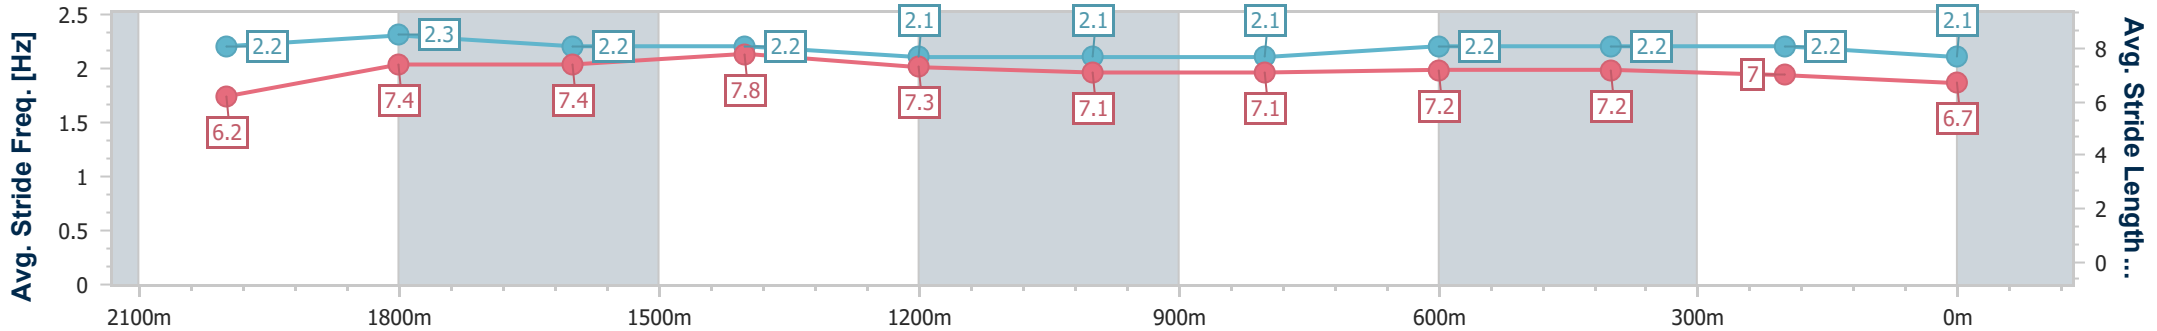

- [] Ranking at each section and finish
- .-.- No data available at this section
- NA No data available

Horse/Jockey Name	Dawn Party
Final Rank	7
Fastest Section Time (Section)	0:10.98 (Overall)
Top Speed [km/h] (Section)	61.9 (Overall)
Race State	Finished

Toowoomba QLD Professional

Race 7: BARRIER REEF POOLS Maiden Handicap - 2150m

20 July 2024 - 20:42

Track Rating: Good 4, Weather: Fine, Rail Position: +2m 1400m-1600m; +1m Remainder

Section	Overall	2000m	1800m	1600m	1400m	1200m	1000m	800m	600m	400m	200m
Section Times	2:19.03 [7] (0:10.98)	2:08.05 [2] (0:12.05)	1:56.00 [4] (0:12.14)	1:43.86 [4] (0:11.97)	1:31.89 [4] (0:13.05)	1:18.84 [4] (0:13.22)	1:05.62 [5] (0:13.50)	0:52.12 [6] (0:12.70)	0:39.42 [6] (0:12.46)	0:26.96 [4] (0:12.92)	0:14.04 [6] (0:14.04)
Average Speed [km/h]	49.4	59.6	58.3	60.1	55.9	54.6	53.6	56.8	57.7	55.8	51.2
Top Speed [km/h]	61.9	61.8	59.1	61.3	60.0	55.7	54.6	59.1	59.3	56.4	53.2
Avg. Dist. to Rail [m]	4.0	3.7	3.6	0.8	2.9	1.5	0.9	1.1	0.5	0.8	2.0
Avg. Stride Freq. [Hz]	2.2	2.3	2.2	2.2	2.1	2.1	2.1	2.2	2.2	2.2	2.1
Avg. Stride Length [m]	6.2	7.4	7.4	7.8	7.3	7.1	7.1	7.2	7.2	7.0	6.7

- [] Ranking at each section and finish
- .-.- No data available at this section
- NA No data available

Horse/Jockey Name	My Mate Marley
Final Rank	8
Fastest Section Time (Section)	0:11.46 (Overall)
Top Speed [km/h] (Section)	61.9 (1600m)
Race State	Finished