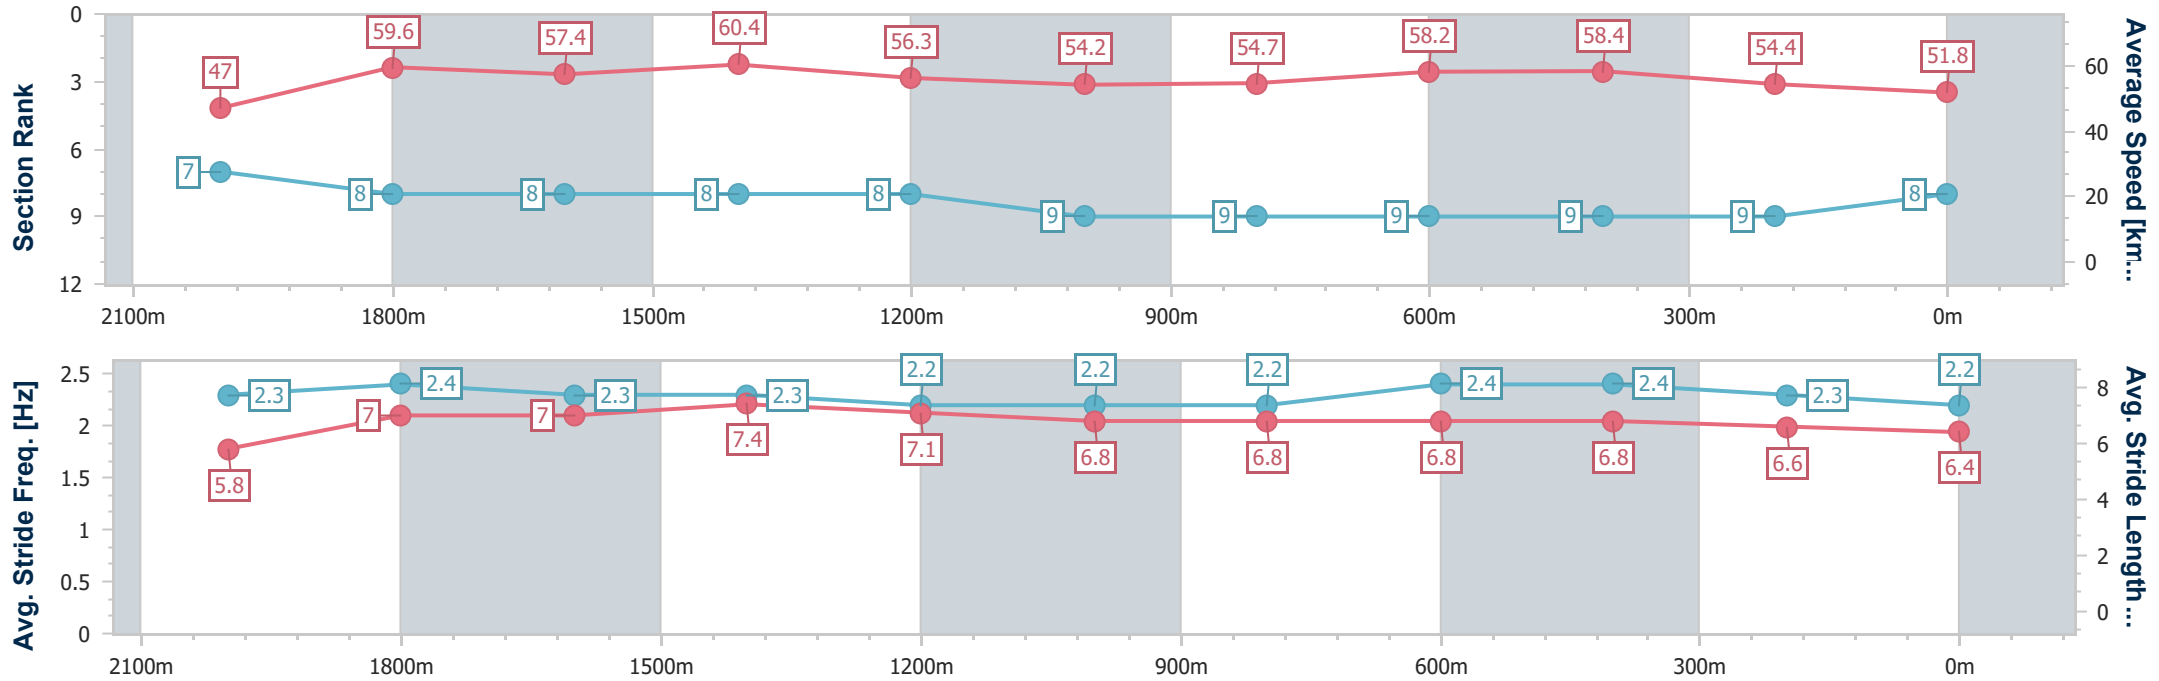

Toowoomba QLD Professional

Race 7: BARRIER REEF POOLS Maiden Handicap - 2150m

20 July 2024 - 20:42

Track Rating: Good 4, Weather: Fine, Rail Position: +2m 1400m-1600m; +1m Remainder

Section	Overall	2000m	1800m	1600m	1400m	1200m	1000m	800m	600m	400m	200m
Section Times	2:19.61 [8] (0:11.46)	2:08.15 [7] (0:12.10)	1:56.05 [8] (0:12.25)	1:43.80 [8] (0:11.86)	1:31.94 [8] (0:13.00)	1:18.94 [8] (0:13.30)	1:05.64 [9] (0:13.35)	0:52.29 [9] (0:12.59)	0:39.70 [9] (0:12.52)	0:27.18 [9] (0:13.35)	0:13.83 [9] (0:13.83)
Average Speed [km/h]	47.0	59.6	57.4	60.4	56.3	54.2	54.7	58.2	58.4	54.4	51.8
Top Speed [km/h]	60.0	60.7	58.9	61.9	60.9	56.0	56.0	61.4	60.9	55.4	53.1
Avg. Dist. to Rail [m]	2.1	3.9	4.7	1.2	3.1	3.9	4.2	4.2	3.2	1.6	2.1
Avg. Stride Freq. [Hz]	2.3	2.4	2.3	2.3	2.2	2.2	2.2	2.4	2.4	2.3	2.2
Avg. Stride Length [m]	5.8	7.0	7.0	7.4	7.1	6.8	6.8	6.8	6.8	6.6	6.4

- [] Ranking at each section and finish
- .-.- No data available at this section
- NA No data available

Horse/Jockey Name	Lookin' Sharp
Final Rank	9
Fastest Section Time (Section)	0:11.26 (Overall)
Top Speed [km/h] (Section)	63.0 (2000m)
Race State	Finished

Toowoomba QLD Professional

Race 7: BARRIER REEF POOLS Maiden Handicap - 2150m

20 July 2024 - 20:42

Track Rating: Good 4, Weather: Fine, Rail Position: +2m 1400m-1600m; +1m Remainder

Section	Overall	2000m	1800m	1600m	1400m	1200m	1000m	800m	600m	400m	200m		
Section Times	2:19.68 [9] (0:11.26)	2:08.42 [5] (0:11.62)	1:56.80 [3] (0:12.21)	1:44.59 [3] (0:12.22)	1:32.37 [5] (0:12.99)	1:19.38 [5] (0:12.97)	1:06.41 [3] (0:13.54)	0:52.87 [5] (0:12.77)	0:40.10 [5] (0:12.62)	0:27.48 [6] (0:13.31)	0:14.17 [8] (0:14.17)		
Average Speed [km/h]	47.9	62.2	58.6	59.4	57.3	55.8	54.0	57.3	57.6	54.5	50.8		
Top Speed [km/h]	61.8	63.0	60.5	60.6	60.0	57.3	55.1	59.4	59.4	56.5	53.1		
Avg. Dist. to Rail [m]	3.9	0.7	1.3	2.9	5.7	5.0	5.1	3.6	2.1	2.0	1.5		
Avg. Stride Freq. [Hz]	2.1	2.2	2.1	2.1	2.1	2.1	2.1	2.1	2.2	2.1	2.0		
Avg. Stride Length [m]	6.2	7.7	7.6	7.8	7.6	7.4	7.3	7.4	7.4	7.1	6.9		