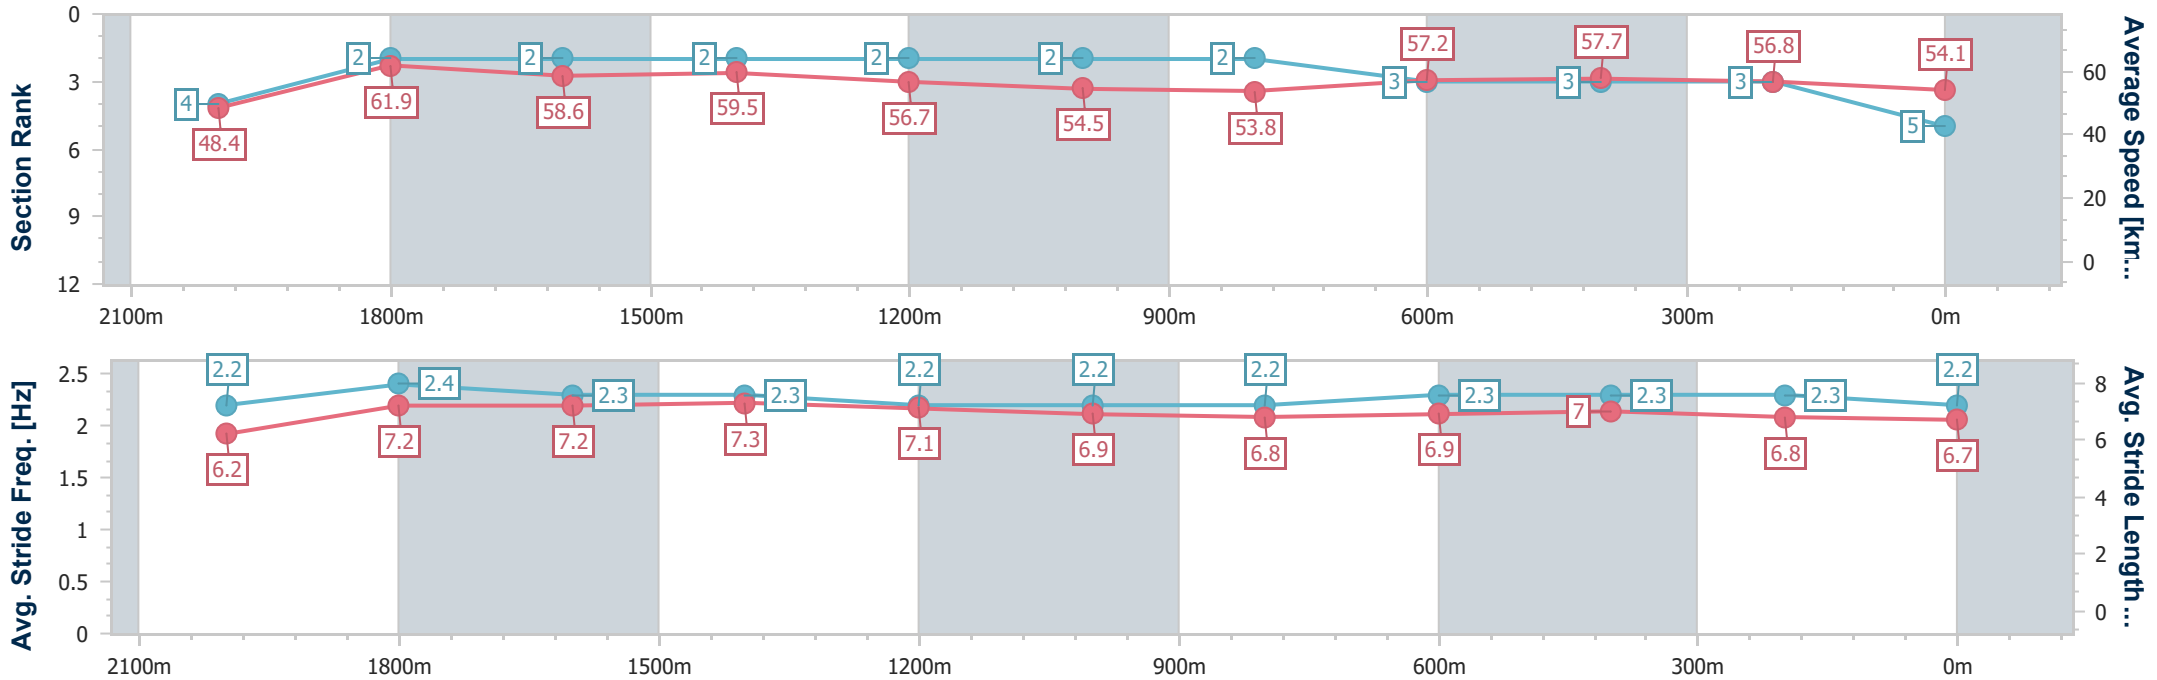

Toowoomba QLD Professional

Race 7: BARRIER REEF POOLS Maiden Handicap - 2150m

20 July 2024 - 20:42

Track Rating: Good 4, Weather: Fine, Rail Position: +2m 1400m-1600m; +1m Remainder

Section	Overall	2000m	1800m	1600m	1400m	1200m	1000m	800m	600m	400m	200m
Section Times	2:17.98 [5] (0:11.17)	2:06.81 [4] (0:11.65)	1:55.16 [2] (0:12.14)	1:43.02 [2] (0:12.04)	1:30.98 [2] (0:12.86)	1:18.12 [2] (0:13.25)	1:04.87 [2] (0:13.48)	0:51.39 [2] (0:12.75)	0:38.64 [3] (0:12.62)	0:26.02 [3] (0:12.74)	0:13.28 [3] (0:13.28)
Average Speed [km/h]	48.4	61.9	58.6	59.5	56.7	54.5	53.8	57.2	57.7	56.8	54.1
Top Speed [km/h]	59.8	64.0	60.2	61.1	59.9	55.6	54.7	58.9	58.9	57.3	56.6
Avg. Dist. to Rail [m]	3.2	0.5	2.7	0.8	2.3	2.4	2.4	3.1	2.3	1.7	2.2
Avg. Stride Freq. [Hz]	2.2	2.4	2.3	2.3	2.2	2.2	2.2	2.3	2.3	2.3	2.2
Avg. Stride Length [m]	6.2	7.2	7.2	7.3	7.1	6.9	6.8	6.9	7.0	6.8	6.7

- [] Ranking at each section and finish
- .-.- No data available at this section
- NA No data available

Horse/Jockey Name	The Best Bad Boy
Final Rank	6
Fastest Section Time (Section)	0:11.43 (Overall)
Top Speed [km/h] (Section)	61.9 (2000m)
Race State	Finished