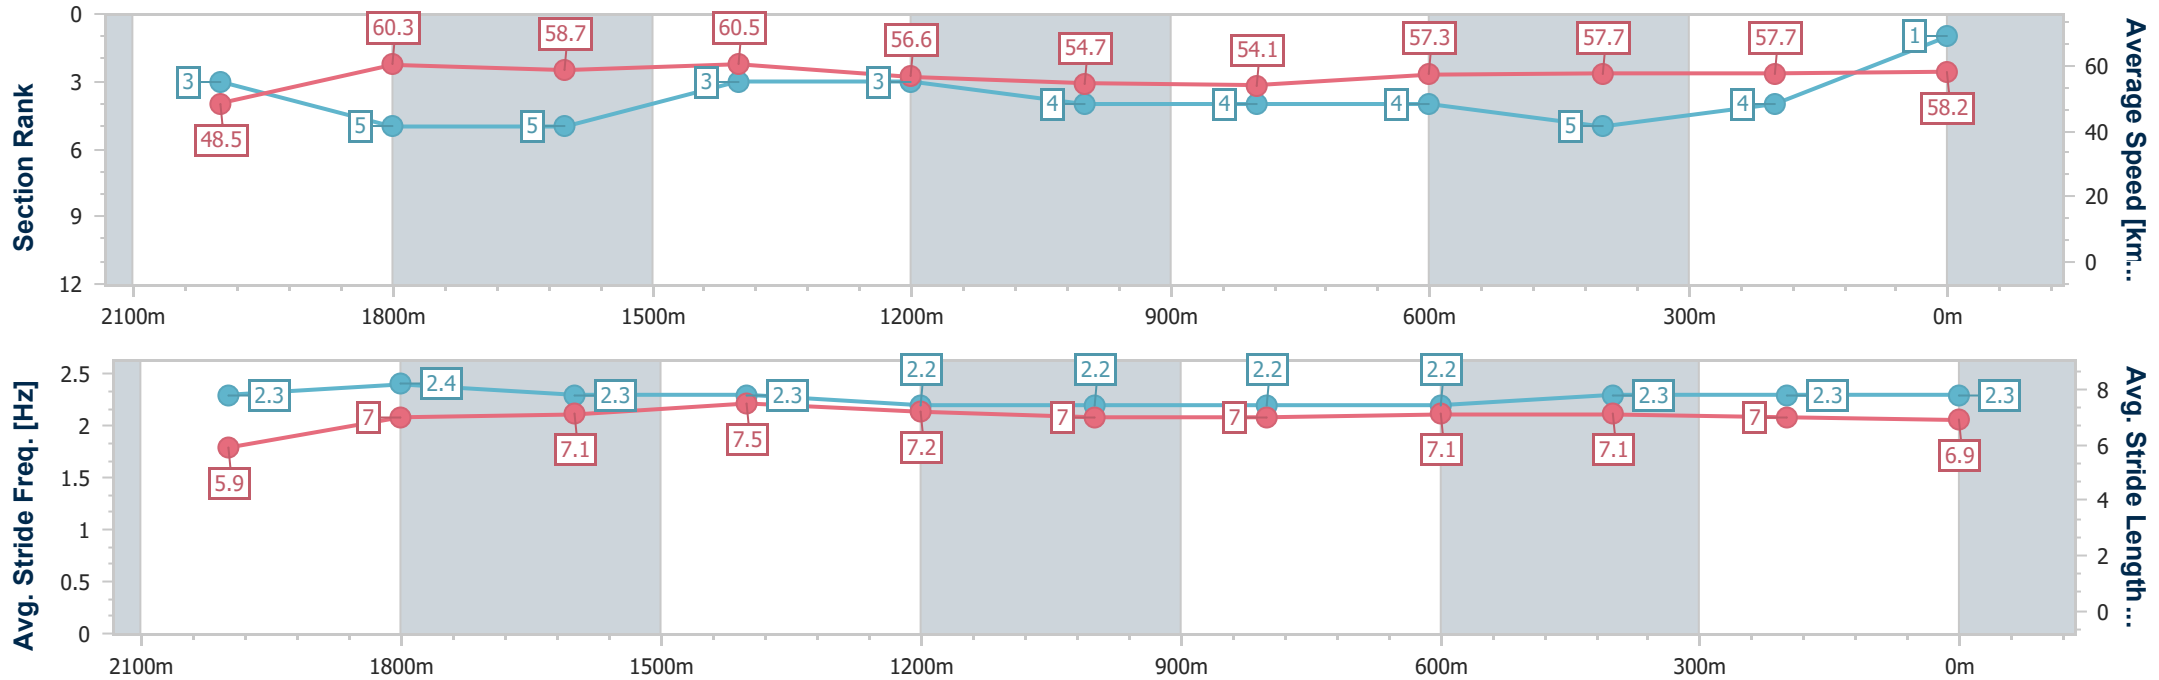

Horse/Jockey Name	Brave Deel
Final Rank	1
Fastest Section Time (Section)	0:11.14 (Overall)
Top Speed [km/h] (Section)	61.9 (2000m)
Race State	Finished

Toowoomba QLD Professional

Race 7: BARRIER REEF POOLS Maiden Handicap - 2150m

20 July 2024 - 20:42

Track Rating: Good 4, Weather: Fine, Rail Position: +2m 1400m-1600m; +1m Remainder

Section	Overall	2000m	1800m	1600m	1400m	1200m	1000m	800m	600m	400m	200m
Section Times	2:17.08 [1] (0:11.14)	2:05.94 [3] (0:11.95)	1:53.99 [5] (0:12.11)	1:41.88 [5] (0:11.91)	1:29.97 [3] (0:13.01)	1:16.96 [3] (0:13.24)	1:03.72 [4] (0:13.42)	0:50.30 [4] (0:12.73)	0:37.57 [4] (0:12.57)	0:25.00 [5] (0:12.63)	0:12.37 [4] (0:12.37)
Average Speed [km/h]	48.5	60.3	58.7	60.5	56.6	54.7	54.1	57.3	57.7	57.7	58.2
Top Speed [km/h]	61.6	61.9	59.4	61.2	59.5	55.8	55.1	59.7	59.5	58.5	58.5
Avg. Dist. to Rail [m]	4.7	2.9	3.1	1.3	4.2	4.0	3.2	3.0	2.0	3.3	4.0
Avg. Stride Freq. [Hz]	2.3	2.4	2.3	2.3	2.2	2.2	2.2	2.2	2.3	2.3	2.3
Avg. Stride Length [m]	5.9	7.0	7.1	7.5	7.2	7.0	7.0	7.1	7.1	7.0	6.9