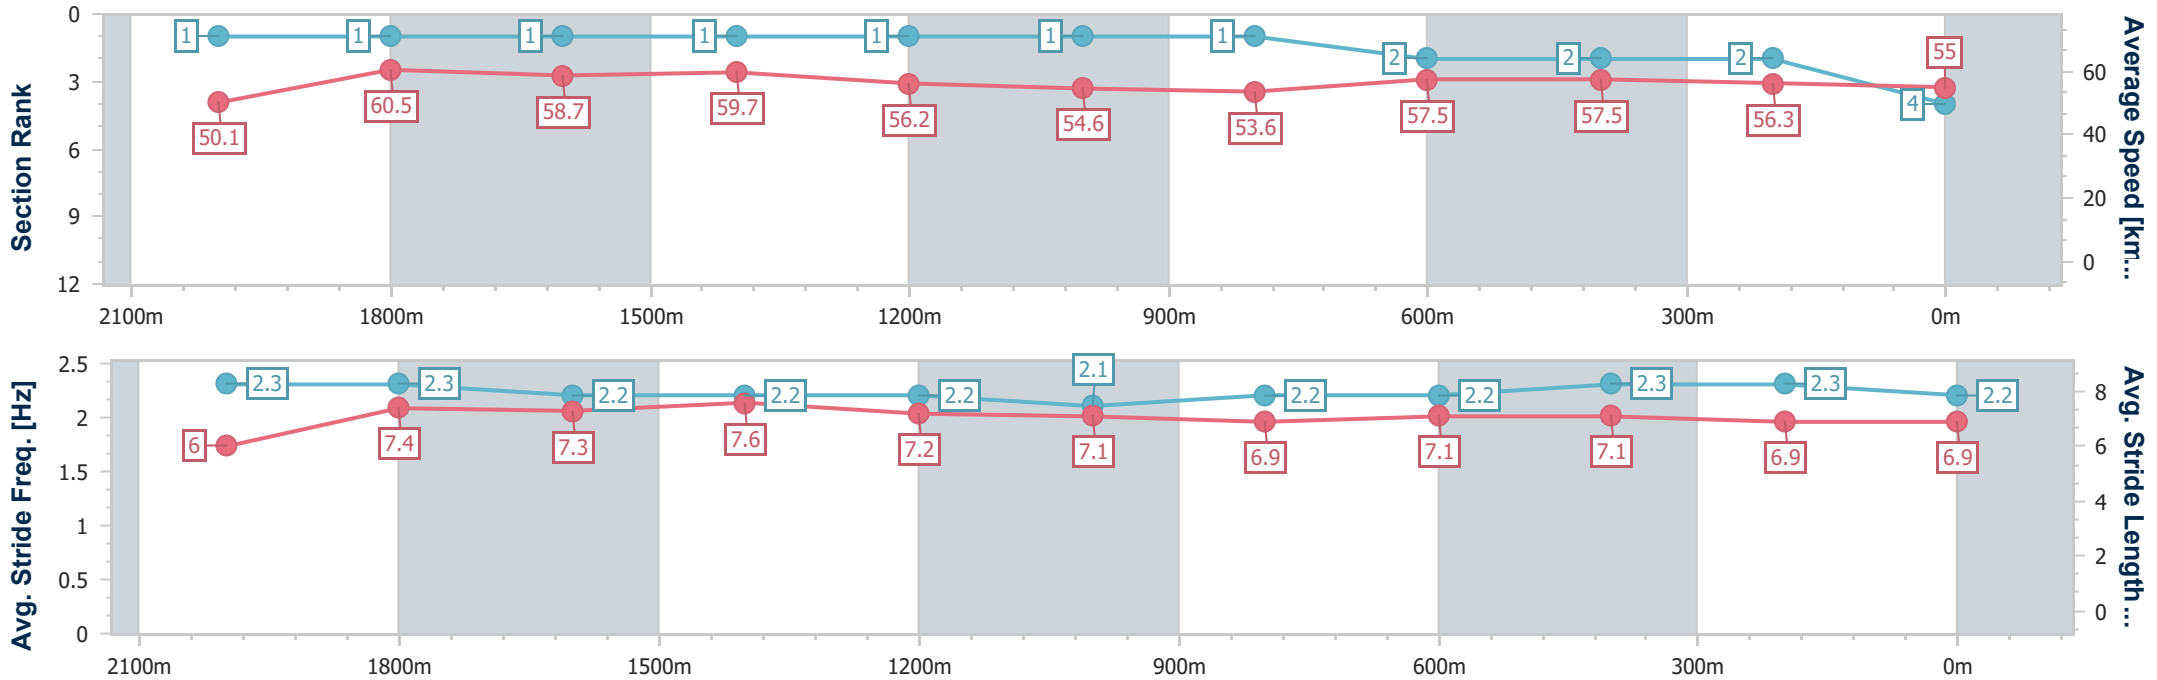

- [] Ranking at each section and finish
- .-.- No data available at this section
- NA No data available

Horse/Jockey Name	Fit And Proper
Final Rank	4
Fastest Section Time (Section)	0:10.79 (Overall)
Top Speed [km/h] (Section)	64.2 (Overall)
Race State	Finished

Toowoomba QLD Professional

Race 7: BARRIER REEF POOLS Maiden Handicap - 2150m

20 July 2024 - 20:42

Track Rating: Good 4, Weather: Fine, Rail Position: +2m 1400m-1600m; +1m Remainder

Section	Overall	2000m	1800m	1600m	1400m	1200m	1000m	800m	600m	400m	200m
Section Times	2:17.54 [4] (0:10.79)	2:06.75 [1] (0:11.93)	1:54.82 [1] (0:12.00)	1:42.82 [1] (0:12.04)	1:30.78 [1] (0:13.01)	1:17.77 [1] (0:13.22)	1:04.55 [1] (0:13.51)	0:51.04 [1] (0:12.64)	0:38.40 [2] (0:12.57)	0:25.83 [2] (0:12.81)	0:13.02 [2] (0:13.02)
Average Speed [km/h]	50.1	60.5	58.7	59.7	56.2	54.6	53.6	57.5	57.5	56.3	55.0
Top Speed [km/h]	64.2	64.2	59.7	61.5	60.2	55.5	55.1	59.3	59.5	57.4	56.2
Avg. Dist. to Rail [m]	6.8	2.2	3.3	0.6	2.9	2.1	1.3	2.0	1.0	0.4	0.7
Avg. Stride Freq. [Hz]	2.3	2.3	2.2	2.2	2.2	2.1	2.2	2.2	2.3	2.3	2.2
Avg. Stride Length [m]	6.0	7.4	7.3	7.6	7.2	7.1	6.9	7.1	7.1	6.9	6.9

- [] Ranking at each section and finish
- .-.- No data available at this section
- NA No data available

Horse/Jockey Name	Unusual Melody
Final Rank	5
Fastest Section Time (Section)	0:11.17 (Overall)
Top Speed [km/h] (Section)	64.0 (2000m)
Race State	Finished