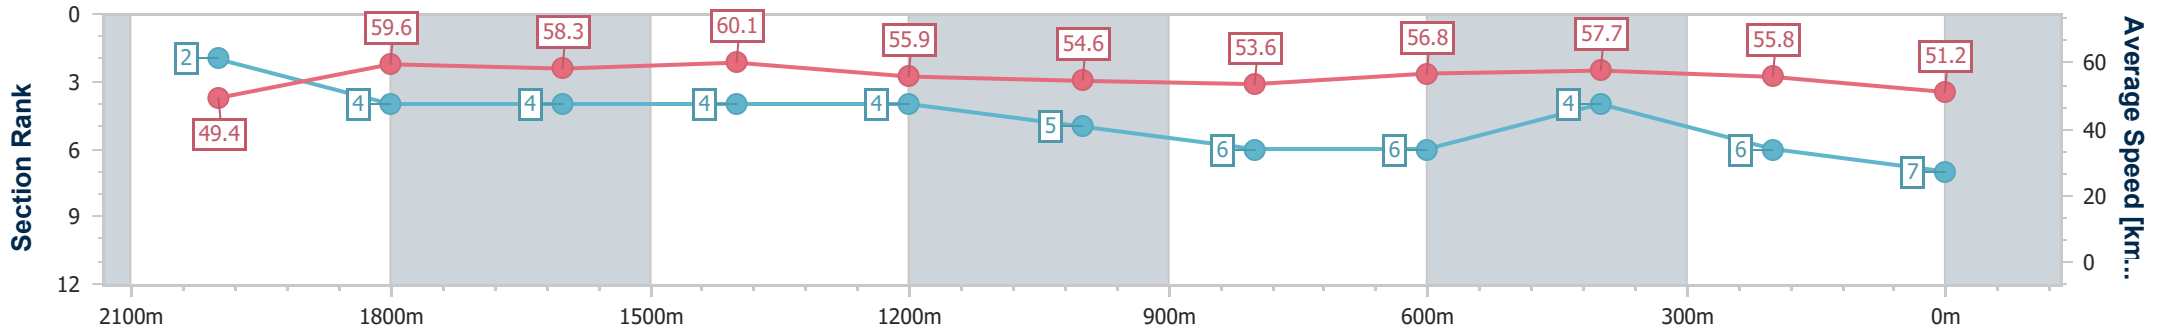

- [] Ranking at each section and finish
- .-.- No data available at this section
- NA No data available

Horse/Jockey Name	Dawn Party
Final Rank	7
Fastest Section Time (Section)	0:10.98 (Overall)
Top Speed [km/h] (Section)	61.9 (Overall)
Race State	Finished

Toowoomba QLD Professional

Race 7: BARRIER REEF POOLS Maiden Handicap - 2150m

20 July 2024 - 20:42

Track Rating: Good 4, Weather: Fine, Rail Position: +2m 1400m-1600m; +1m Remainder

Section	Overall	2000m	1800m	1600m	1400m	1200m	1000m	800m	600m	400m	200m
Section Times	2:19.03 [7] (0:10.98)	2:08.05 [2] (0:12.05)	1:56.00 [4] (0:12.14)	1:43.86 [4] (0:11.97)	1:31.89 [4] (0:13.05)	1:18.84 [4] (0:13.22)	1:05.62 [5] (0:13.50)	0:52.12 [6] (0:12.70)	0:39.42 [6] (0:12.46)	0:26.96 [4] (0:12.92)	0:14.04 [6] (0:14.04)
Average Speed [km/h]	49.4	59.6	58.3	60.1	55.9	54.6	53.6	56.8	57.7	55.8	51.2
Top Speed [km/h]	61.9	61.8	59.1	61.3	60.0	55.7	54.6	59.1	59.3	56.4	53.2
Avg. Dist. to Rail [m]	4.0	3.7	3.6	0.8	2.9	1.5	0.9	1.1	0.5	0.8	2.0
Avg. Stride Freq. [Hz]	2.2	2.3	2.2	2.2	2.1	2.1	2.1	2.2	2.2	2.2	2.1
Avg. Stride Length [m]	6.2	7.4	7.4	7.8	7.3	7.1	7.1	7.2	7.2	7.0	6.7

- [] Ranking at each section and finish
- .-.- No data available at this section
- NA No data available

Horse/Jockey Name	My Mate Marley
Final Rank	8
Fastest Section Time (Section)	0:11.46 (Overall)
Top Speed [km/h] (Section)	61.9 (1600m)
Race State	Finished