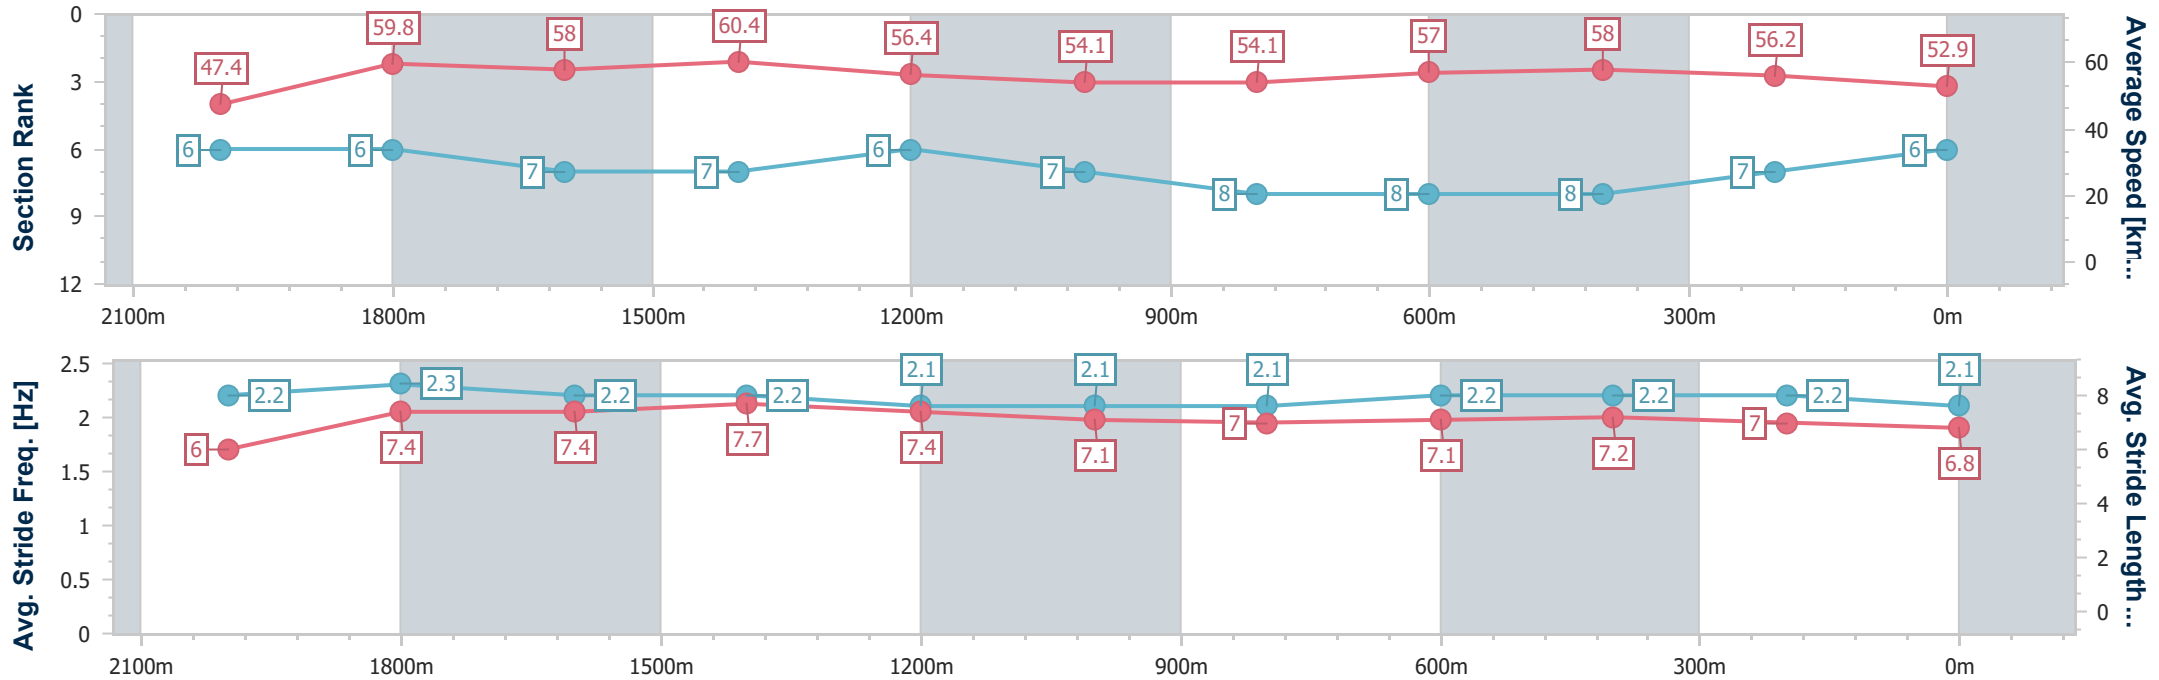

Toowoomba QLD Professional

Race 7: BARRIER REEF POOLS Maiden Handicap - 2150m

20 July 2024 - 20:42

Track Rating: Good 4, Weather: Fine, Rail Position: +2m 1400m-1600m; +1m Remainder

Section	Overall	2000m	1800m	1600m	1400m	1200m	1000m	800m	600m	400m	200m
Section Times	2:18.71 [6] (0:11.43)	2:07.28 [6] (0:12.02)	1:55.26 [6] (0:12.15)	1:43.11 [7] (0:11.82)	1:31.29 [7] (0:12.96)	1:18.33 [6] (0:13.36)	1:04.97 [7] (0:13.44)	0:51.53 [8] (0:12.68)	0:38.85 [8] (0:12.45)	0:26.40 [8] (0:12.79)	0:13.61 [7] (0:13.61)
Average Speed [km/h]	47.4	59.8	58.0	60.4	56.4	54.1	54.1	57.0	58.0	56.2	52.9
Top Speed [km/h]	61.2	61.9	60.1	61.3	60.4	55.1	55.8	60.8	60.1	57.3	54.8
Avg. Dist. to Rail [m]	2.0	2.9	4.0	1.2	2.8	3.7	2.7	1.3	0.6	0.4	0.4
Avg. Stride Freq. [Hz]	2.2	2.3	2.2	2.2	2.1	2.1	2.1	2.2	2.2	2.2	2.1
Avg. Stride Length [m]	6.0	7.4	7.4	7.7	7.4	7.1	7.0	7.1	7.2	7.0	6.8

- [] Ranking at each section and finish
- .-.- No data available at this section
- NA No data available

Horse/Jockey Name	Dawn Party
Final Rank	7
Fastest Section Time (Section)	0:10.98 (Overall)
Top Speed [km/h] (Section)	61.9 (Overall)
Race State	Finished

Toowoomba QLD Professional

Race 7: BARRIER REEF POOLS Maiden Handicap - 2150m

20 July 2024 - 20:42

Track Rating: Good 4, Weather: Fine, Rail Position: +2m 1400m-1600m; +1m Remainder

Section	Overall	2000m	1800m	1600m	1400m	1200m	1000m	800m	600m	400m	200m
Section Times	2:19.03 [7] (0:10.98)	2:08.05 [2] (0:12.05)	1:56.00 [4] (0:12.14)	1:43.86 [4] (0:11.97)	1:31.89 [4] (0:13.05)	1:18.84 [4] (0:13.22)	1:05.62 [5] (0:13.50)	0:52.12 [6] (0:12.70)	0:39.42 [6] (0:12.46)	0:26.96 [4] (0:12.92)	0:14.04 [6] (0:14.04)
Average Speed [km/h]	49.4	59.6	58.3	60.1	55.9	54.6	53.6	56.8	57.7	55.8	51.2
Top Speed [km/h]	61.9	61.8	59.1	61.3	60.0	55.7	54.6	59.1	59.3	56.4	53.2
Avg. Dist. to Rail [m]	4.0	3.7	3.6	0.8	2.9	1.5	0.9	1.1	0.5	0.8	2.0
Avg. Stride Freq. [Hz]	2.2	2.3	2.2	2.2	2.1	2.1	2.1	2.2	2.2	2.2	2.1
Avg. Stride Length [m]	6.2	7.4	7.4	7.8	7.3	7.1	7.1	7.2	7.2	7.0	6.7