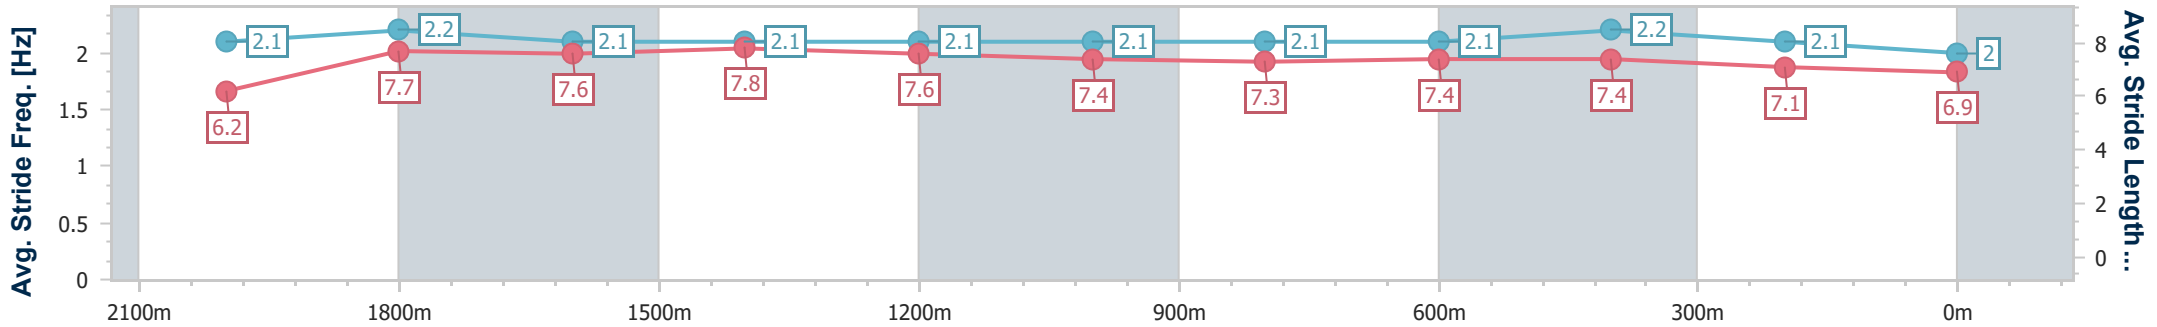

- [] Ranking at each section and finish
- .-.- No data available at this section
- NA No data available

Horse/Jockey Name	Lookin' Sharp
Final Rank	9
Fastest Section Time (Section)	0:11.26 (Overall)
Top Speed [km/h] (Section)	63.0 (2000m)
Race State	Finished

Toowoomba QLD Professional

Race 7: BARRIER REEF POOLS Maiden Handicap - 2150m

20 July 2024 - 20:42

Track Rating: Good 4, Weather: Fine, Rail Position: +2m 1400m-1600m; +1m Remainder

Section	Overall	2000m	1800m	1600m	1400m	1200m	1000m	800m	600m	400m	200m		
Section Times	2:19.68 [9] (0:11.26)	2:08.42 [5] (0:11.62)	1:56.80 [3] (0:12.21)	1:44.59 [3] (0:12.22)	1:32.37 [5] (0:12.99)	1:19.38 [5] (0:12.97)	1:06.41 [3] (0:13.54)	0:52.87 [5] (0:12.77)	0:40.10 [5] (0:12.62)	0:27.48 [6] (0:13.31)	0:14.17 [8] (0:14.17)		
Average Speed [km/h]	47.9	62.2	58.6	59.4	57.3	55.8	54.0	57.3	57.6	54.5	50.8		
Top Speed [km/h]	61.8	63.0	60.5	60.6	60.0	57.3	55.1	59.4	59.4	56.5	53.1		
Avg. Dist. to Rail [m]	3.9	0.7	1.3	2.9	5.7	5.0	5.1	3.6	2.1	2.0	1.5		
Avg. Stride Freq. [Hz]	2.1	2.2	2.1	2.1	2.1	2.1	2.1	2.1	2.2	2.1	2.0		
Avg. Stride Length [m]	6.2	7.7	7.6	7.8	7.6	7.4	7.3	7.4	7.4	7.1	6.9		

- [] Ranking at each section and finish
- .-.- No data available at this section
- NA No data available