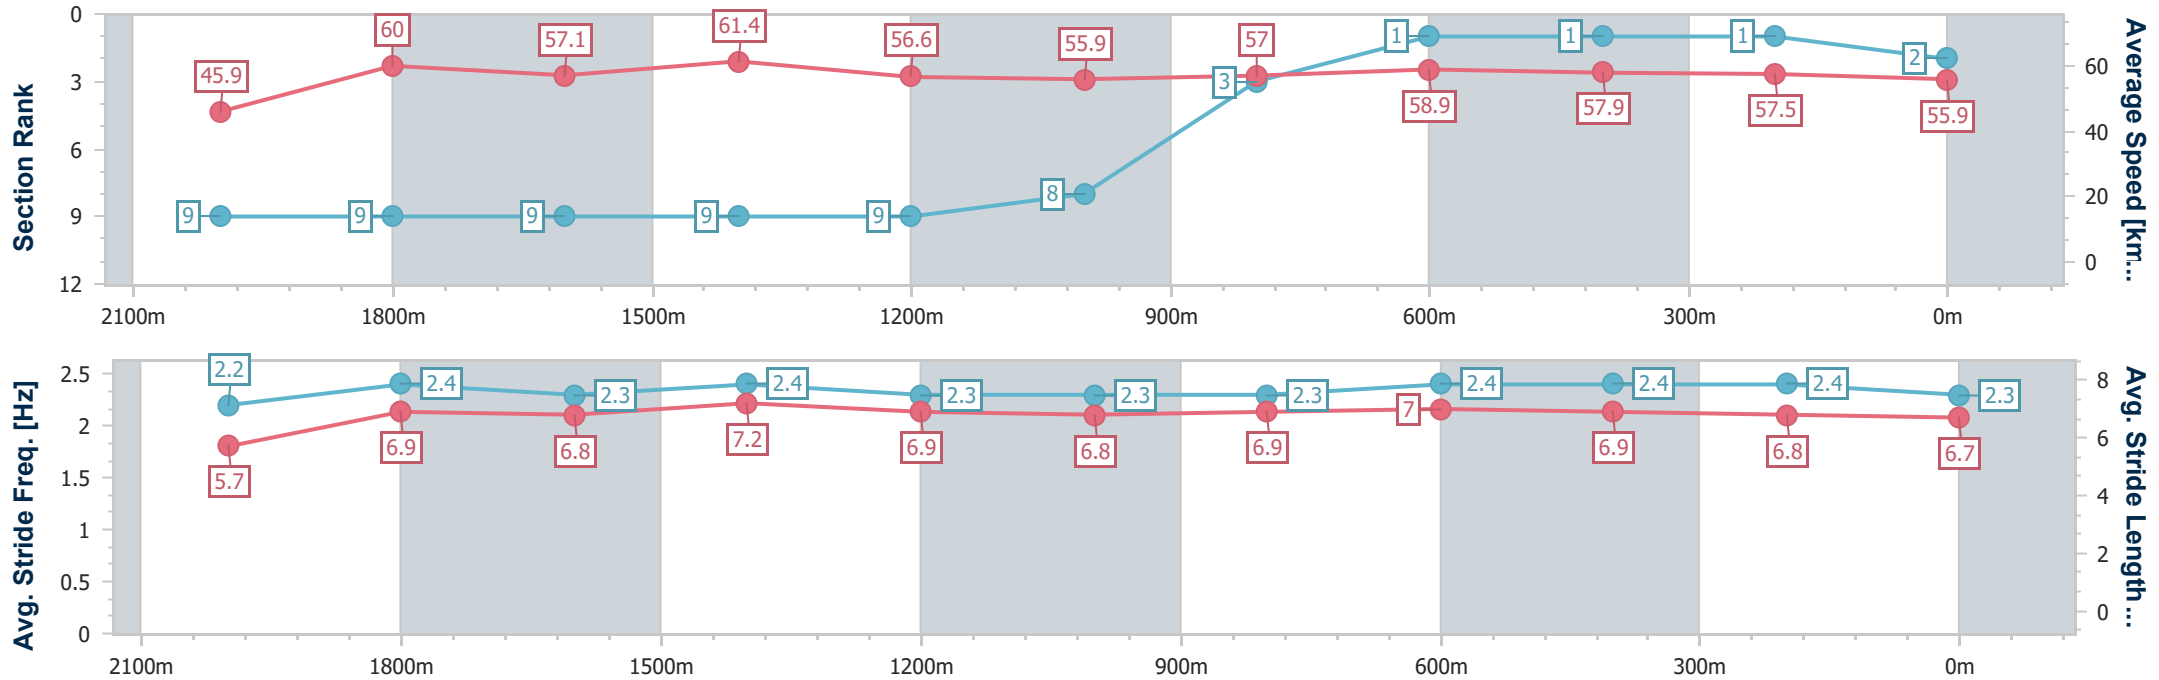

Toowoomba QLD Professional

Race 7: BARRIER REEF POOLS Maiden Handicap - 2150m

20 July 2024 - 20:42

Track Rating: Good 4, Weather: Fine, Rail Position: +2m 1400m-1600m; +1m Remainder

Section	Overall	2000m	1800m	1600m	1400m	1200m	1000m	800m	600m	400m	200m
Section Times	2:17.15 [2] (0:11.83)	2:05.32 [9] (0:11.98)	1:53.34 [9] (0:12.46)	1:40.88 [9] (0:11.74)	1:29.14 [9] (0:12.93)	1:16.21 [9] (0:12.92)	1:03.29 [8] (0:12.84)	0:50.45 [3] (0:12.39)	0:38.06 [1] (0:12.57)	0:25.49 [1] (0:12.58)	0:12.91 [1] (0:12.91)
Average Speed [km/h]	45.9	60.0	57.1	61.4	56.6	55.9	57.0	58.9	57.9	57.5	55.9
Top Speed [km/h]	59.3	61.5	59.2	62.7	61.9	56.9	59.1	60.2	59.6	58.3	57.5
Avg. Dist. to Rail [m]	5.7	0.6	1.9	0.8	3.3	4.0	4.5	3.9	2.5	1.2	0.8
Avg. Stride Freq. [Hz]	2.2	2.4	2.3	2.4	2.3	2.3	2.3	2.4	2.4	2.4	2.3
Avg. Stride Length [m]	5.7	6.9	6.8	7.2	6.9	6.8	6.9	7.0	6.9	6.8	6.7