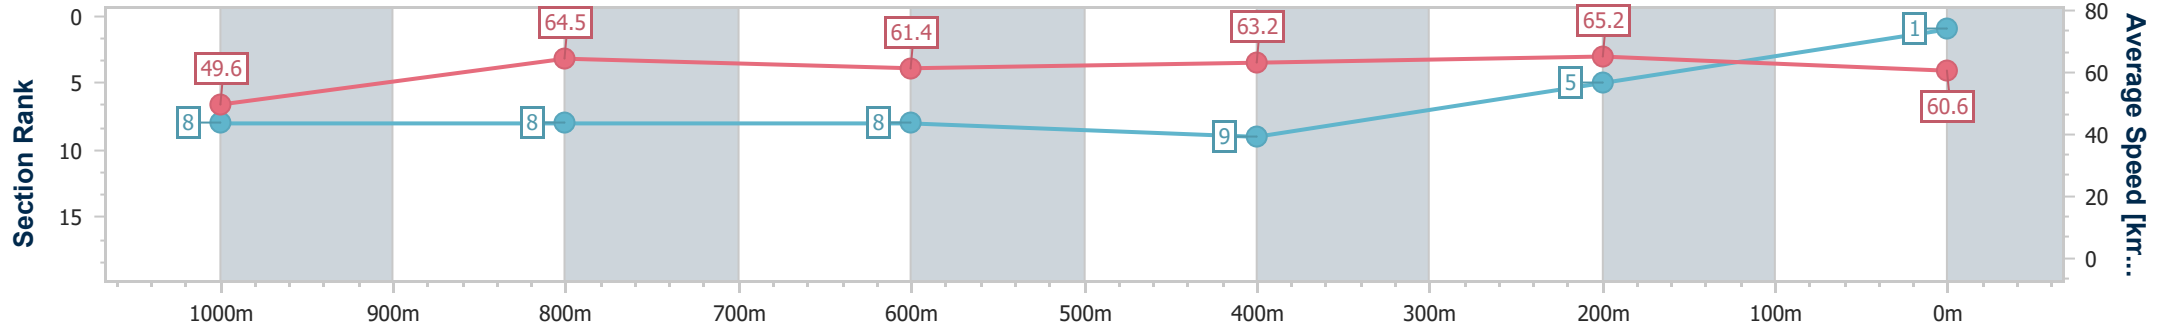

Horse/Jockey Name	Turbulent
Final Rank	1
Fastest Section Time (Section)	0:11.07 (400m)
Top Speed [km/h] (Section)	66.4 (400m)
Race State	Finished

Sunshine Coast QLD Professional
Race 8: AYRETON INDUSTRIES BENCHMARK 62 Handicap - 1200m

21 July 2024 - 16:43

Track Rating: Soft 5, Weather: Fine, Rail Position: +4m Entire

Section	Overall	1000m	800m	600m	400m	200m
Section Times	1:12.09 [1] (0:14.50)	0:57.59 [8] (0:11.28)	0:46.31 [8] (0:11.83)	0:34.48 [8] (0:11.51)	0:22.97 [9] (0:11.07)	0:11.90 [5] (0:11.90)
Average Speed [km/h]	49.6	64.5	61.4	63.2	65.2	60.6
Top Speed [km/h]	61.9	65.8	65.7	64.7	66.4	64.2
Avg. Dist. to Rail [m]	5.5	2.9	2.0	2.3	5.6	4.3
Avg. Stride Freq. [Hz]	2.3	2.4	2.3	2.3	2.4	2.4
Avg. Stride Length [m]	6.1	7.6	7.3	7.6	7.5	7.2

- [ ] Ranking at each section and finish
- -.-.- No data available at this section
- NA No data available