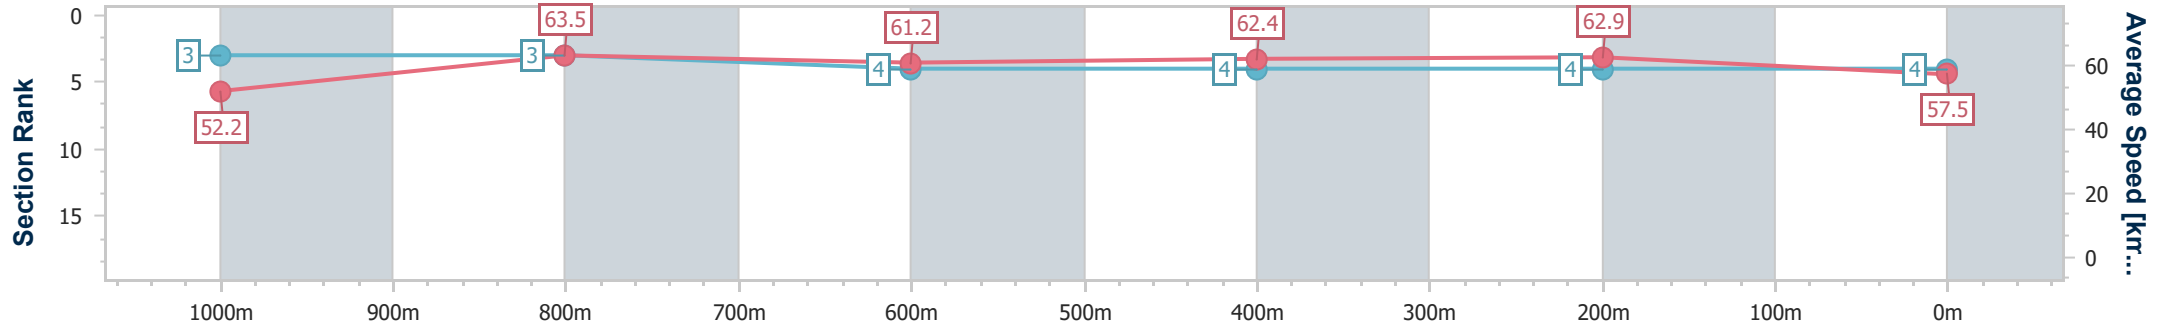

Horse/Jockey Name	Celestial Harbour
Final Rank	4
Fastest Section Time (Section)	0:11.38 (1000m)
Top Speed [km/h] (Section)	65.1 (1000m)
Race State	Finished

Sunshine Coast QLD Professional
Race 8: AYRETON INDUSTRIES BENCHMARK 62 Handicap - 1200m

21 July 2024 - 16:43

Track Rating: Soft 5, Weather: Fine, Rail Position: +4m Entire

Section	Overall	1000m	800m	600m	400m	200m
Section Times	1:12.62 [4] (0:13.82)	0:58.80 [3] (0:11.38)	0:47.42 [3] (0:11.90)	0:35.52 [4] (0:11.58)	0:23.94 [4] (0:11.45)	0:12.49 [4] (0:12.49)
Average Speed [km/h]	52.2	63.5	61.2	62.4	62.9	57.5
Top Speed [km/h]	63.6	65.1	62.2	63.9	64.6	60.3
Avg. Dist. to Rail [m]	5.2	1.7	2.1	0.6	1.7	2.2
Avg. Stride Freq. [Hz]	2.4	2.5	2.4	2.4	2.5	2.4
Avg. Stride Length [m]	6.1	7.2	7.0	7.3	7.1	6.8

- [ ] Ranking at each section and finish
- -.-.- No data available at this section
- NA No data available