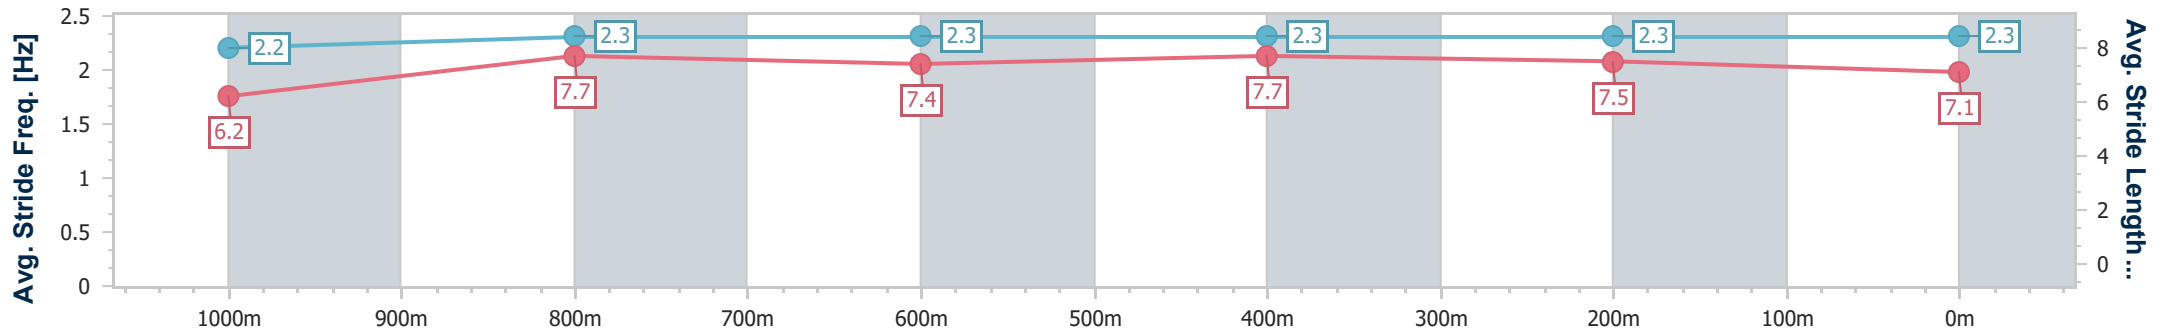

Sunshine Coast QLD Professional
Race 8: AYRETON INDUSTRIES BENCHMARK 62 Handicap - 1200m

21 July 2024 - 16:43

Track Rating: Soft 5, Weather: Fine, Rail Position: +4m Entire

Section	Overall	1000m	800m	600m	400m	200m
Section Times	1:12.91 [7] (0:14.12)	0:58.79 [6] (0:11.29)	0:47.50 [6] (0:11.85)	0:35.65 [5] (0:11.56)	0:24.09 [5] (0:11.45)	0:12.64 [7] (0:12.64)
Average Speed [km/h]	51.1	64.3	61.4	62.5	62.9	57.1
Top Speed [km/h]	63.3	65.1	63.3	63.7	64.1	61.7
Avg. Dist. to Rail [m]	4.3	3.0	2.0	0.8	6.4	7.8
Avg. Stride Freq. [Hz]	2.3	2.4	2.3	2.3	2.4	2.3
Avg. Stride Length [m]	6.1	7.5	7.5	7.5	7.3	7.1

- [] Ranking at each section and finish
- .-.- No data available at this section
- NA No data available

Horse/Jockey Name	Better Lad
Final Rank	8
Fastest Section Time (Section)	0:11.28 (1000m)
Top Speed [km/h] (Section)	65.1 (1000m)
Race State	Finished

Sunshine Coast QLD Professional
Race 8: AYRETON INDUSTRIES BENCHMARK 62 Handicap - 1200m

21 July 2024 - 16:43

Track Rating: Soft 5, Weather: Fine, Rail Position: +4m Entire

Section	Overall	1000m	800m	600m	400m	200m
Section Times	1:12.96 [8] (0:14.65)	0:58.31 [11] (0:11.28)	0:47.03 [10] (0:11.95)	0:35.08 [11] (0:11.41)	0:23.67 [10] (0:11.35)	0:12.32 [11]
Average Speed [km/h]	49.1	64.2	60.9	63.1	63.4	58.4
Top Speed [km/h]	61.5	65.1	63.9	64.4	64.6	61.5
Avg. Dist. to Rail [m]	3.5	2.1	1.8	0.4	1.2	1.1
Avg. Stride Freq. [Hz]	2.2	2.3	2.3	2.3	2.3	2.3
Avg. Stride Length [m]	6.2	7.7	7.4	7.7	7.5	7.1