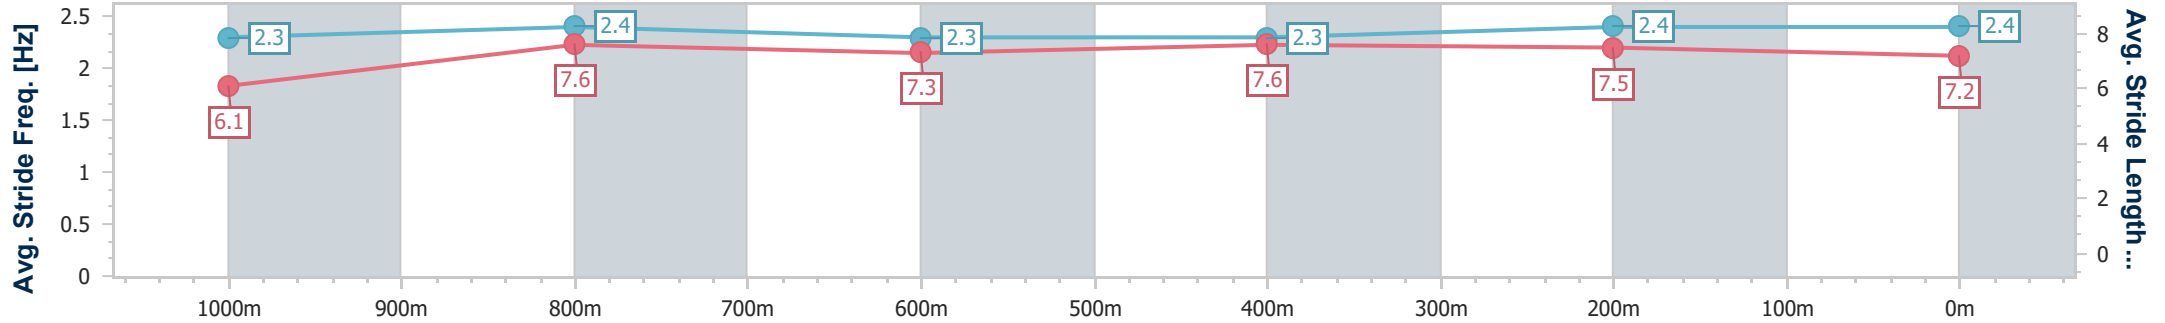

Horse/Jockey Name	Turbulent
Final Rank	1
Fastest Section Time (Section)	0:11.07 (400m)
Top Speed [km/h] (Section)	66.4 (400m)
Race State	Finished

Sunshine Coast QLD Professional
Race 8: AYRETON INDUSTRIES BENCHMARK 62 Handicap - 1200m

21 July 2024 - 16:43

Track Rating: Soft 5, Weather: Fine, Rail Position: +4m Entire

Section	Overall	1000m	800m	600m	400m	200m
Section Times	1:12.09 [1] (0:14.50)	0:57.59 [8] (0:11.28)	0:46.31 [8] (0:11.83)	0:34.48 [8] (0:11.51)	0:22.97 [9] (0:11.07)	0:11.90 [5] (0:11.90)
Average Speed [km/h]	49.6	64.5	61.4	63.2	65.2	60.6
Top Speed [km/h]	61.9	65.8	65.7	64.7	66.4	64.2
Avg. Dist. to Rail [m]	5.5	2.9	2.0	2.3	5.6	4.3
Avg. Stride Freq. [Hz]	2.3	2.4	2.3	2.3	2.4	2.4
Avg. Stride Length [m]	6.1	7.6	7.3	7.6	7.5	7.2

- [ ] Ranking at each section and finish
- -.-.- No data available at this section
- NA No data available