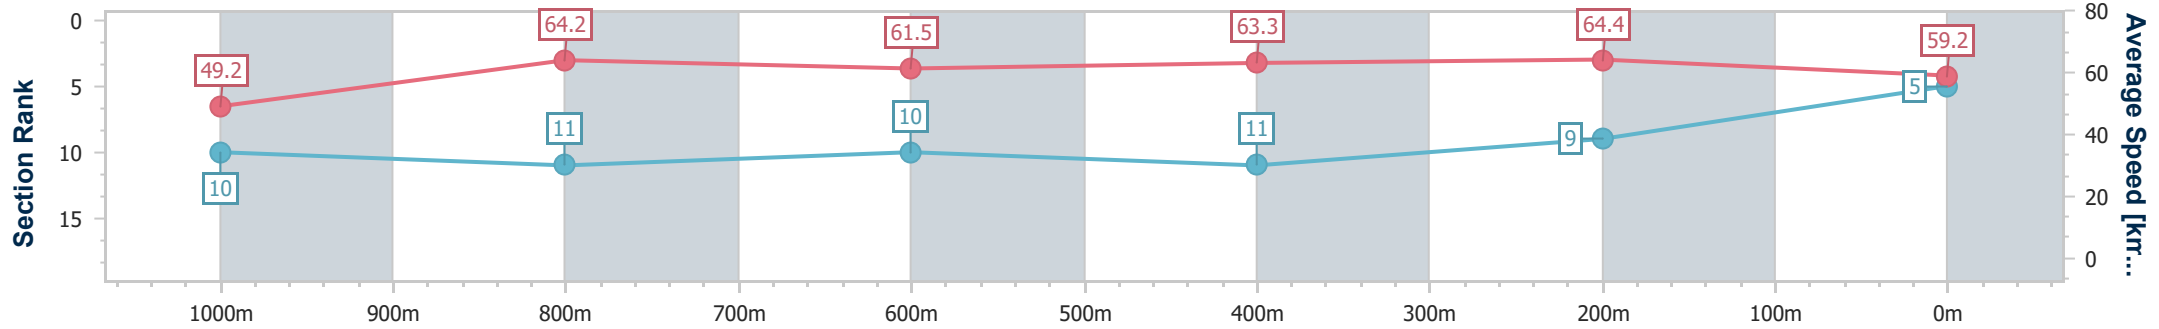

Horse/Jockey Name	Wicked'n' Lovin'it
Final Rank	5
Fastest Section Time (Section)	0:11.19 (400m)
Top Speed [km/h] (Section)	65.6 (1000m)
Race State	Finished

Sunshine Coast QLD Professional
Race 8: AYRETON INDUSTRIES BENCHMARK 62 Handicap - 1200m

21 July 2024 - 16:43

Track Rating: Soft 5, Weather: Fine, Rail Position: +4m Entire

Section	Overall	1000m	800m	600m	400m	200m
Section Times	1:12.72 [5] (0:14.65)	0:58.07 [10] (0:11.33)	0:46.74 [11] (0:11.88)	0:34.86 [10] (0:11.48)	0:23.38 [11] (0:11.19)	0:12.19 [9] (0:12.19)
Average Speed [km/h]	49.2	64.2	61.5	63.3	64.4	59.2
Top Speed [km/h]	60.3	65.6	65.4	64.8	65.3	62.8
Avg. Dist. to Rail [m]	8.2	3.1	2.5	2.2	6.1	3.5
Avg. Stride Freq. [Hz]	2.2	2.4	2.3	2.4	2.4	2.3
Avg. Stride Length [m]	6.1	7.5	7.2	7.4	7.4	7.0

- [ ] Ranking at each section and finish
- -.-.- No data available at this section
- NA No data available