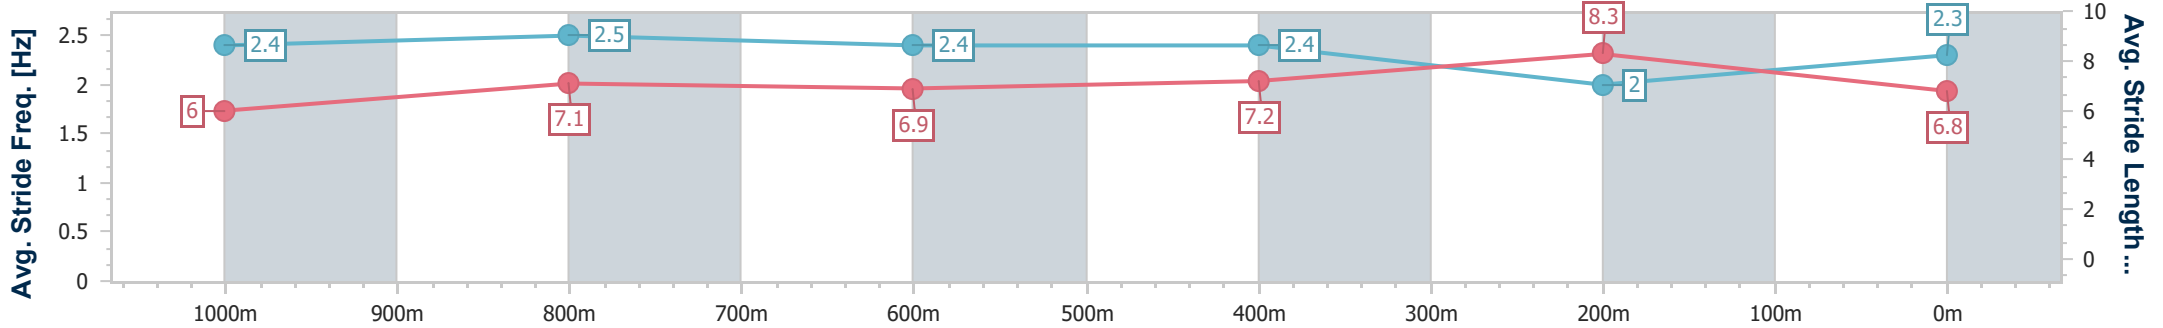

Sunshine Coast QLD Professional
Race 8: AYRETON INDUSTRIES BENCHMARK 62 Handicap - 1200m

21 July 2024 - 16:43

Track Rating: Soft 5, Weather: Fine, Rail Position: +4m Entire

Section	Overall	1000m	800m	600m	400m	200m
Section Times	1:12.96 [9] (0:14.09)	0:58.87 [5] (0:11.25)	0:47.62 [5] (0:11.99)	0:35.63 [6] (0:11.61)	0:24.02 [6] (0:11.41)	0:12.61 [8] (0:12.61)
Average Speed [km/h]	51.2	64.4	61.3	62.7	63.3	56.9
Top Speed [km/h]	63.0	65.5	63.4	64.8	64.2	61.7
Avg. Dist. to Rail [m]	7.0	3.2	3.1	1.9	7.4	8.3
Avg. Stride Freq. [Hz]	2.3	2.4	2.4	2.4	2.5	2.3
Avg. Stride Length [m]	6.3	7.4	7.2	7.2	7.1	6.8

- [] Ranking at each section and finish
- .-.- No data available at this section
- NA No data available

Horse/Jockey Name	Masterplan
Final Rank	10
Fastest Section Time (Section)	0:11.34 (1000m)
Top Speed [km/h] (Section)	64.7 (1000m)
Race State	Finished

Sunshine Coast QLD Professional
Race 8: AYRETON INDUSTRIES BENCHMARK 62 Handicap - 1200m

21 July 2024 - 16:43

Track Rating: Soft 5, Weather: Fine, Rail Position: +4m Entire

Section	Overall	1000m	800m	600m	400m	200m
Section Times	1:13.26 [10] (0:13.56)	0:59.70 [2] (0:11.34)	0:48.36 [2] (0:11.90)	0:36.46 [2] (0:11.52)	0:24.94 [2] (0:11.77)	0:13.17 [3] (0:13.17)
Average Speed [km/h]	53.4	63.7	61.2	62.9	61.4	54.7
Top Speed [km/h]	64.4	64.7	62.3	63.6	63.4	58.8
Avg. Dist. to Rail [m]	8.0	2.4	2.3	1.3	6.0	6.6
Avg. Stride Freq. [Hz]	2.4	2.5	2.4	2.4	2.0	2.3
Avg. Stride Length [m]	6.0	7.1	6.9	7.2	8.3	6.8