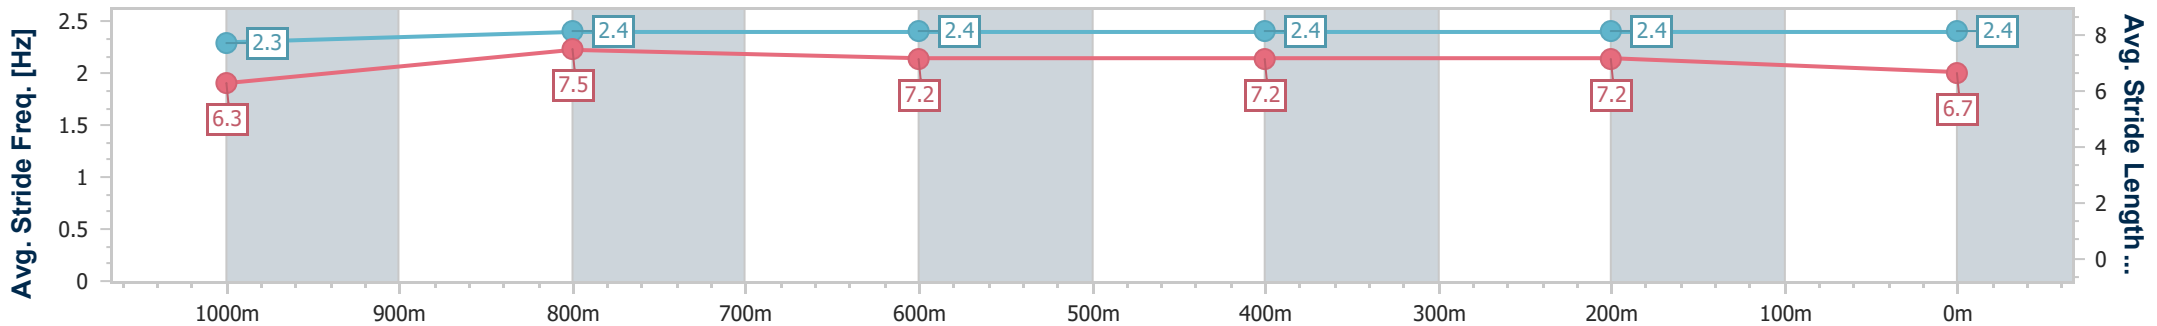

Sunshine Coast QLD Professional
Race 8: AYRETON INDUSTRIES BENCHMARK 62 Handicap - 1200m

21 July 2024 - 16:43

Track Rating: Soft 5, Weather: Fine, Rail Position: +4m Entire

Section	Overall	1000m	800m	600m	400m	200m
Section Times	1:12.40 [3] (0:13.89)	0:58.51 [4] (0:11.33)	0:47.18 [4] (0:11.79)	0:35.39 [3] (0:11.58)	0:23.81 [3] (0:11.43)	0:12.38 [2] (0:12.38)
Average Speed [km/h]	51.9	64.1	61.6	62.4	62.9	58.3
Top Speed [km/h]	64.7	65.0	63.5	64.1	64.3	60.5
Avg. Dist. to Rail [m]	6.2	2.8	1.5	0.5	6.0	7.5
Avg. Stride Freq. [Hz]	2.3	2.4	2.4	2.4	2.4	2.4
Avg. Stride Length [m]	6.3	7.5	7.2	7.2	7.2	6.7