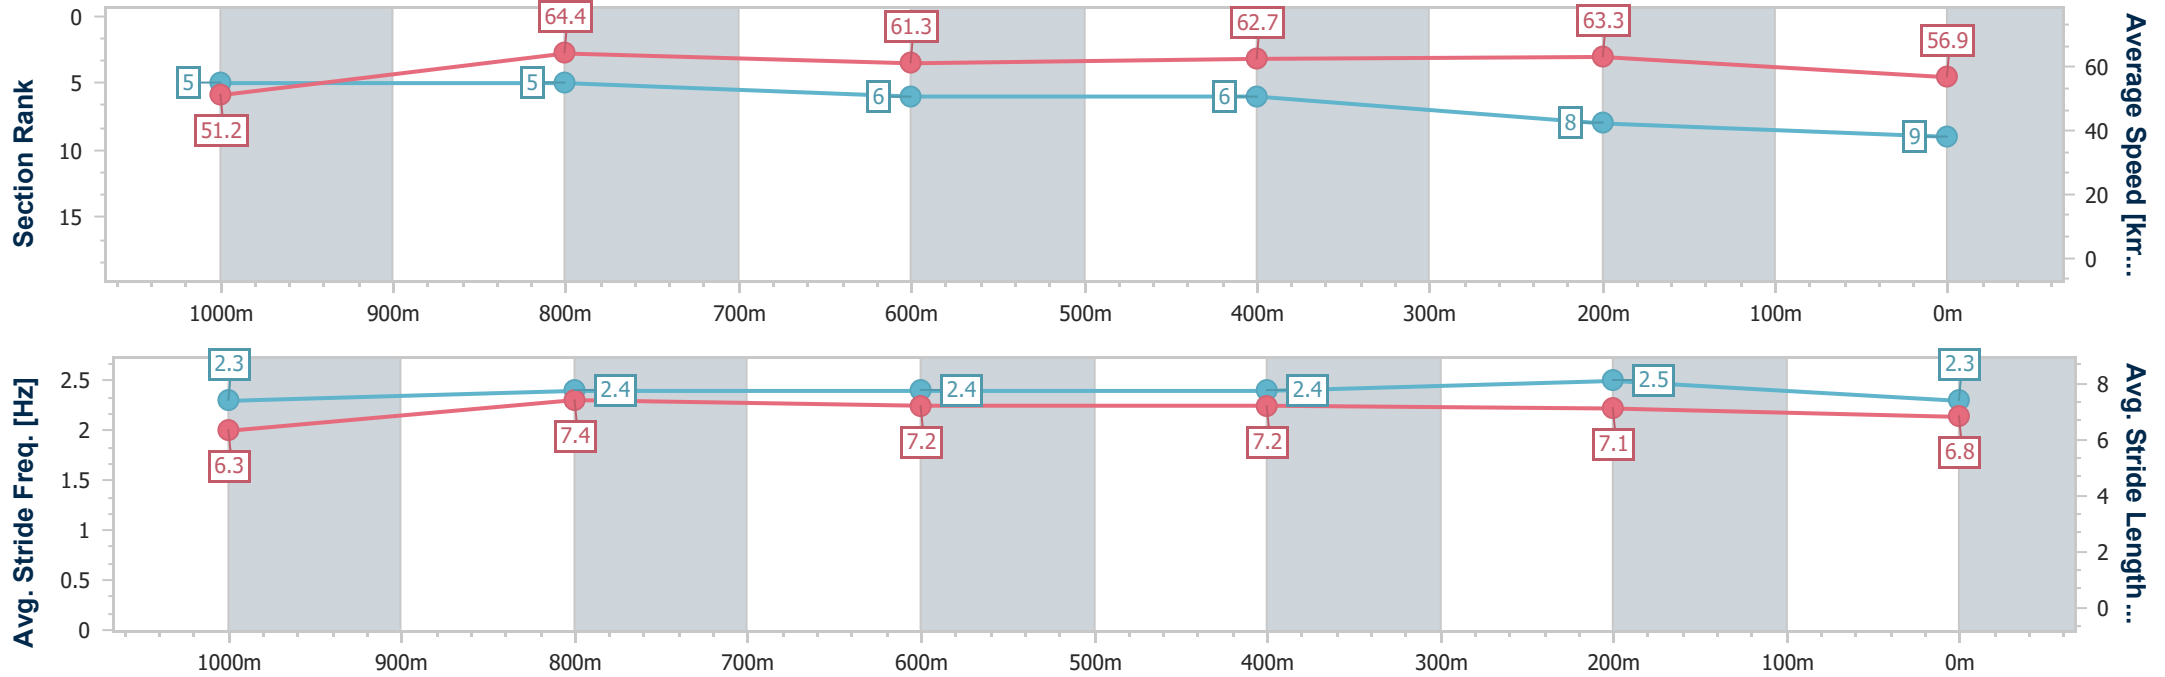

Sunshine Coast QLD Professional
Race 8: AYRETON INDUSTRIES BENCHMARK 62 Handicap - 1200m

21 July 2024 - 16:43

Track Rating: Soft 5, Weather: Fine, Rail Position: +4m Entire

Section	Overall	1000m	800m	600m	400m	200m
Section Times	1:12.96 [8] (0:14.65)	0:58.31 [11] (0:11.28)	0:47.03 [10] (0:11.95)	0:35.08 [11] (0:11.41)	0:23.67 [10] (0:11.35)	0:12.32 [11]
Average Speed [km/h]	49.1	64.2	60.9	63.1	63.4	58.4
Top Speed [km/h]	61.5	65.1	63.9	64.4	64.6	61.5
Avg. Dist. to Rail [m]	3.5	2.1	1.8	0.4	1.2	1.1
Avg. Stride Freq. [Hz]	2.2	2.3	2.3	2.3	2.3	2.3
Avg. Stride Length [m]	6.2	7.7	7.4	7.7	7.5	7.1

- [] Ranking at each section and finish
- .-.- No data available at this section
- NA No data available

Horse/Jockey Name	Galactic Legend
Final Rank	9
Fastest Section Time (Section)	0:11.25 (1000m)
Top Speed [km/h] (Section)	65.5 (1000m)
Race State	Finished

Sunshine Coast QLD Professional
Race 8: AYRETON INDUSTRIES BENCHMARK 62 Handicap - 1200m

21 July 2024 - 16:43

Track Rating: Soft 5, Weather: Fine, Rail Position: +4m Entire

Section	Overall	1000m	800m	600m	400m	200m
Section Times	1:12.96 [9] (0:14.09)	0:58.87 [5] (0:11.25)	0:47.62 [5] (0:11.99)	0:35.63 [6] (0:11.61)	0:24.02 [6] (0:11.41)	0:12.61 [8] (0:12.61)
Average Speed [km/h]	51.2	64.4	61.3	62.7	63.3	56.9
Top Speed [km/h]	63.0	65.5	63.4	64.8	64.2	61.7
Avg. Dist. to Rail [m]	7.0	3.2	3.1	1.9	7.4	8.3
Avg. Stride Freq. [Hz]	2.3	2.4	2.4	2.4	2.5	2.3
Avg. Stride Length [m]	6.3	7.4	7.2	7.2	7.1	6.8

- [] Ranking at each section and finish
- .-.- No data available at this section
- NA No data available

Horse/Jockey Name	Masterplan
Final Rank	10
Fastest Section Time (Section)	0:11.34 (1000m)
Top Speed [km/h] (Section)	64.7 (1000m)
Race State	Finished