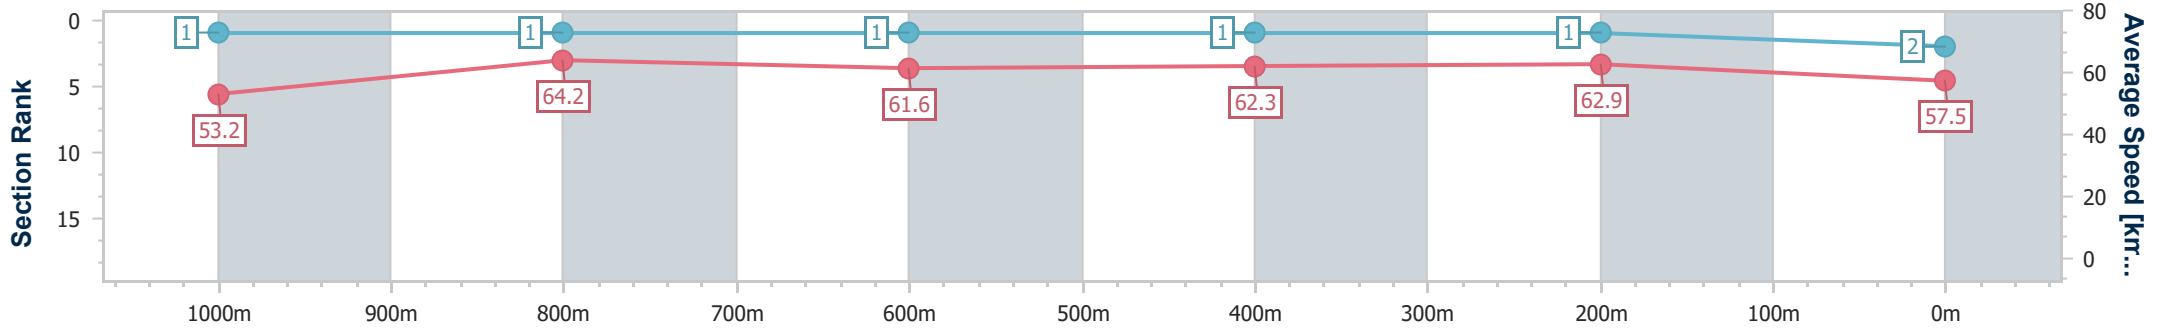

Horse/Jockey Name	Little Vista
Final Rank	2
Fastest Section Time (Section)	0:11.27 (1000m)
Top Speed [km/h] (Section)	65.8 (1000m)
Race State	Finished

Sunshine Coast QLD Professional
Race 8: AYRETON INDUSTRIES BENCHMARK 62 Handicap - 1200m

21 July 2024 - 16:43

Track Rating: Soft 5, Weather: Fine, Rail Position: +4m Entire

Section	Overall	1000m	800m	600m	400m	200m
Section Times	1:12.18 [2] (0:13.55)	0:58.63 [1] (0:11.27)	0:47.36 [1] (0:11.81)	0:35.55 [1] (0:11.61)	0:23.94 [1] (0:11.45)	0:12.49 [1] (0:12.49)
Average Speed [km/h]	53.2	64.2	61.6	62.3	62.9	57.5
Top Speed [km/h]	64.6	65.8	62.9	63.5	64.6	59.9
Avg. Dist. to Rail [m]	7.1	2.0	1.4	0.6	2.1	2.1
Avg. Stride Freq. [Hz]	2.4	2.4	2.4	2.4	2.5	2.4
Avg. Stride Length [m]	6.0	7.4	7.2	7.1	7.1	6.7

- [ ] Ranking at each section and finish
- -.-.- No data available at this section
- NA No data available