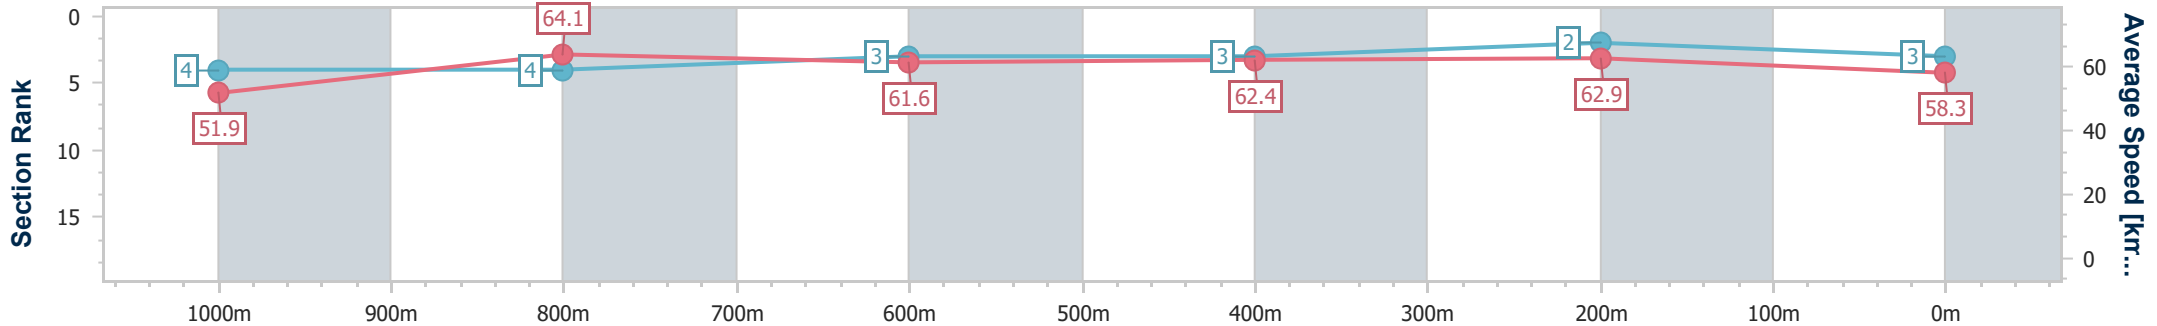

Sunshine Coast QLD Professional
Race 8: AYRETON INDUSTRIES BENCHMARK 62 Handicap - 1200m

21 July 2024 - 16:43

Track Rating: Soft 5, Weather: Fine, Rail Position: +4m Entire

Section	Overall	1000m	800m	600m	400m	200m
Section Times	1:12.40 [3] (0:13.89)	0:58.51 [4] (0:11.33)	0:47.18 [4] (0:11.79)	0:35.39 [3] (0:11.58)	0:23.81 [3] (0:11.43)	0:12.38 [2] (0:12.38)
Average Speed [km/h]	51.9	64.1	61.6	62.4	62.9	58.3
Top Speed [km/h]	64.7	65.0	63.5	64.1	64.3	60.5
Avg. Dist. to Rail [m]	6.2	2.8	1.5	0.5	6.0	7.5
Avg. Stride Freq. [Hz]	2.3	2.4	2.4	2.4	2.4	2.4
Avg. Stride Length [m]	6.3	7.5	7.2	7.2	7.2	6.7