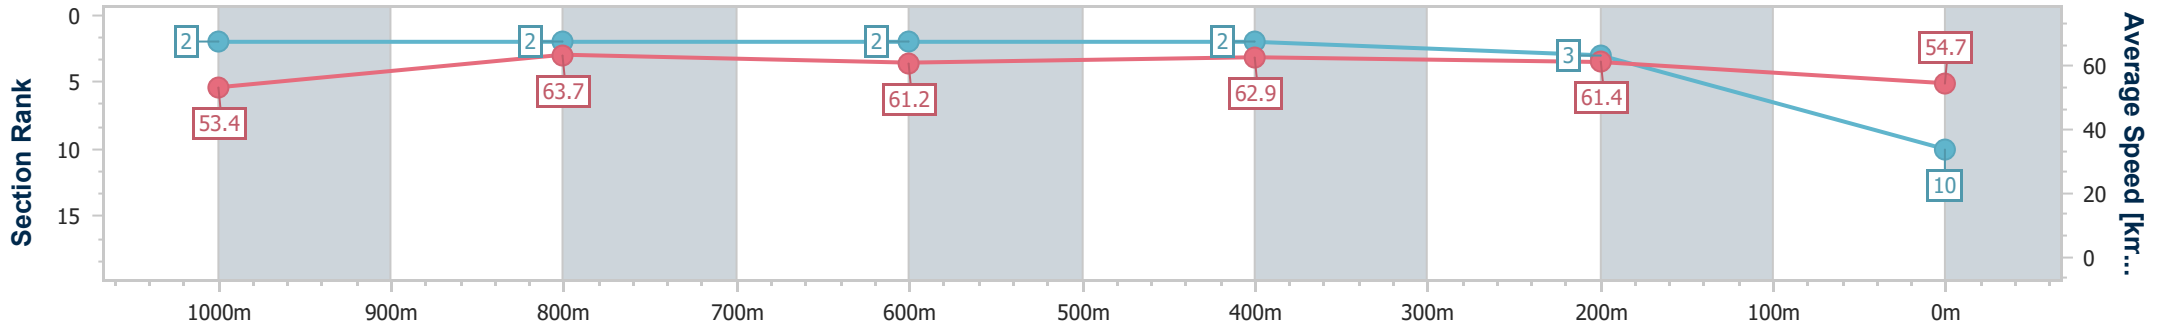

Sunshine Coast QLD Professional
Race 8: AYRETON INDUSTRIES BENCHMARK 62 Handicap - 1200m

21 July 2024 - 16:43

Track Rating: Soft 5, Weather: Fine, Rail Position: +4m Entire

Section	Overall	1000m	800m	600m	400m	200m
Section Times	1:12.96 [9] (0:14.09)	0:58.87 [5] (0:11.25)	0:47.62 [5] (0:11.99)	0:35.63 [6] (0:11.61)	0:24.02 [6] (0:11.41)	0:12.61 [8] (0:12.61)
Average Speed [km/h]	51.2	64.4	61.3	62.7	63.3	56.9
Top Speed [km/h]	63.0	65.5	63.4	64.8	64.2	61.7
Avg. Dist. to Rail [m]	7.0	3.2	3.1	1.9	7.4	8.3
Avg. Stride Freq. [Hz]	2.3	2.4	2.4	2.4	2.5	2.3
Avg. Stride Length [m]	6.3	7.4	7.2	7.2	7.1	6.8

- [] Ranking at each section and finish
- .-.- No data available at this section
- NA No data available

Horse/Jockey Name	Masterplan
Final Rank	10
Fastest Section Time (Section)	0:11.34 (1000m)
Top Speed [km/h] (Section)	64.7 (1000m)
Race State	Finished

Sunshine Coast QLD Professional
Race 8: AYRETON INDUSTRIES BENCHMARK 62 Handicap - 1200m

21 July 2024 - 16:43

Track Rating: Soft 5, Weather: Fine, Rail Position: +4m Entire

Section	Overall	1000m	800m	600m	400m	200m
Section Times	1:13.26 [10] (0:13.56)	0:59.70 [2] (0:11.34)	0:48.36 [2] (0:11.90)	0:36.46 [2] (0:11.52)	0:24.94 [2] (0:11.77)	0:13.17 [3] (0:13.17)
Average Speed [km/h]	53.4	63.7	61.2	62.9	61.4	54.7
Top Speed [km/h]	64.4	64.7	62.3	63.6	63.4	58.8
Avg. Dist. to Rail [m]	8.0	2.4	2.3	1.3	6.0	6.6
Avg. Stride Freq. [Hz]	2.4	2.5	2.4	2.4	2.0	2.3
Avg. Stride Length [m]	6.0	7.1	6.9	7.2	8.3	6.8