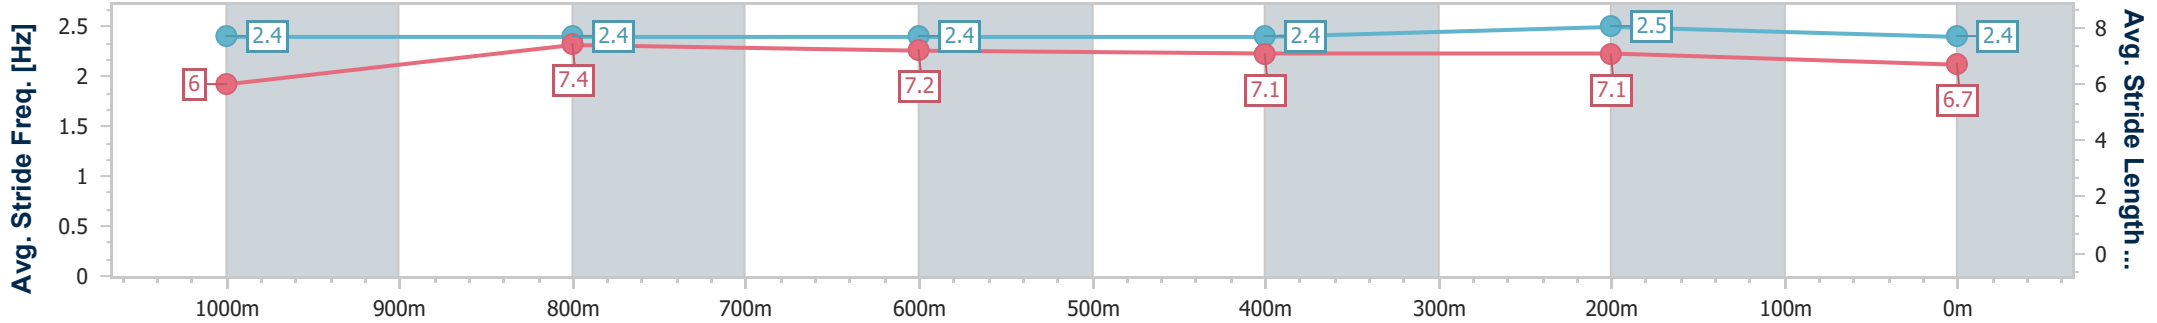

Horse/Jockey Name	Little Vista
Final Rank	2
Fastest Section Time (Section)	0:11.27 (1000m)
Top Speed [km/h] (Section)	65.8 (1000m)
Race State	Finished

Sunshine Coast QLD Professional
Race 8: AYRETON INDUSTRIES BENCHMARK 62 Handicap - 1200m

21 July 2024 - 16:43

Track Rating: Soft 5, Weather: Fine, Rail Position: +4m Entire

Section	Overall	1000m	800m	600m	400m	200m
Section Times	1:12.18 [2] (0:13.55)	0:58.63 [1] (0:11.27)	0:47.36 [1] (0:11.81)	0:35.55 [1] (0:11.61)	0:23.94 [1] (0:11.45)	0:12.49 [1] (0:12.49)
Average Speed [km/h]	53.2	64.2	61.6	62.3	62.9	57.5
Top Speed [km/h]	64.6	65.8	62.9	63.5	64.6	59.9
Avg. Dist. to Rail [m]	7.1	2.0	1.4	0.6	2.1	2.1
Avg. Stride Freq. [Hz]	2.4	2.4	2.4	2.4	2.5	2.4
Avg. Stride Length [m]	6.0	7.4	7.2	7.1	7.1	6.7

- [ ] Ranking at each section and finish
- -.-.- No data available at this section
- NA No data available