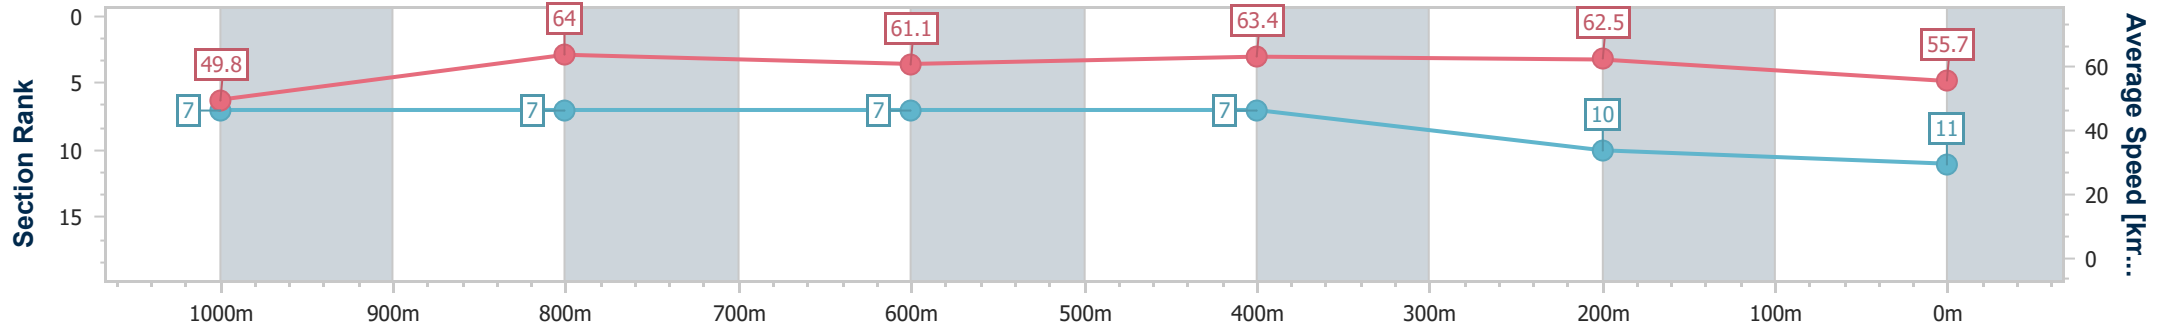

Sunshine Coast QLD Professional
Race 8: AYRETON INDUSTRIES BENCHMARK 62 Handicap - 1200m

21 July 2024 - 16:43

Track Rating: Soft 5, Weather: Fine, Rail Position: +4m Entire

Section	Overall	1000m	800m	600m	400m	200m
Section Times	1:13.26 [10] (0:13.56)	0:59.70 [2] (0:11.34)	0:48.36 [2] (0:11.90)	0:36.46 [2] (0:11.52)	0:24.94 [2] (0:11.77)	0:13.17 [3] (0:13.17)
Average Speed [km/h]	53.4	63.7	61.2	62.9	61.4	54.7
Top Speed [km/h]	64.4	64.7	62.3	63.6	63.4	58.8
Avg. Dist. to Rail [m]	8.0	2.4	2.3	1.3	6.0	6.6
Avg. Stride Freq. [Hz]	2.4	2.5	2.4	2.4	2.0	2.3
Avg. Stride Length [m]	6.0	7.1	6.9	7.2	8.3	6.8

- [] Ranking at each section and finish
- .-.- No data available at this section
- NA No data available

Horse/Jockey Name	Three Gongs
Final Rank	11
Fastest Section Time (Section)	0:11.32 (1000m)
Top Speed [km/h] (Section)	64.8 (1000m)
Race State	Finished

Sunshine Coast QLD Professional
 Race 8: AYRETON INDUSTRIES BENCHMARK 62 Handicap - 1200m

21 July 2024 - 16:43

Track Rating: Soft 5, Weather: Fine, Rail Position: +4m Entire

Section	Overall	1000m	800m	600m	400m	200m
Section Times	1:13.47 [11] (0:14.43)	0:59.04 [7] (0:11.32)	0:47.72 [7] (0:11.86)	0:35.86 [7] (0:11.41)	0:24.45 [7] (0:11.54)	0:12.91 [10] (0:12.91)
Average Speed [km/h]	49.8	64.0	61.1	63.4	62.5	55.7
Top Speed [km/h]	62.5	64.8	62.5	64.3	63.8	60.4
Avg. Dist. to Rail [m]	3.2	2.1	1.6	0.7	3.5	2.8
Avg. Stride Freq. [Hz]	2.3	2.3	2.3	2.3	2.3	2.2
Avg. Stride Length [m]	6.0	7.8	7.5	7.7	7.4	7.0