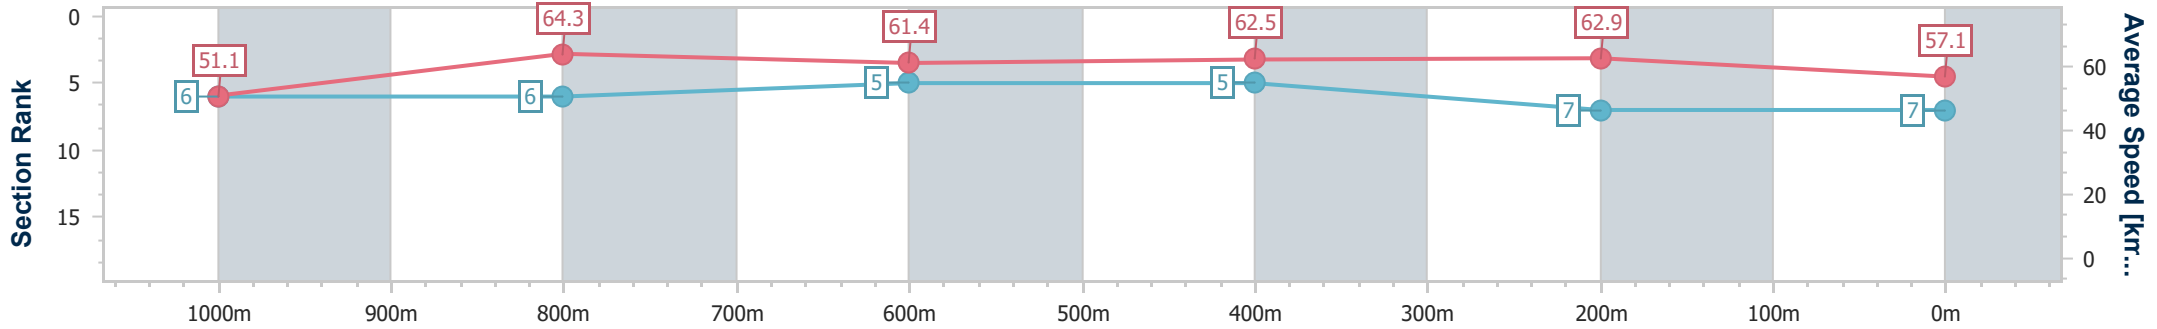

- [] Ranking at each section and finish
- .-.- No data available at this section
- NA No data available

Horse/Jockey Name	Chilliwick
Final Rank	7
Fastest Section Time (Section)	0:11.29 (1000m)
Top Speed [km/h] (Section)	65.1 (1000m)
Race State	Finished

Sunshine Coast QLD Professional
Race 8: AYRETON INDUSTRIES BENCHMARK 62 Handicap - 1200m

21 July 2024 - 16:43

Track Rating: Soft 5, Weather: Fine, Rail Position: +4m Entire

Section	Overall	1000m	800m	600m	400m	200m
Section Times	1:12.91 [7] (0:14.12)	0:58.79 [6] (0:11.29)	0:47.50 [6] (0:11.85)	0:35.65 [5] (0:11.56)	0:24.09 [5] (0:11.45)	0:12.64 [7] (0:12.64)
Average Speed [km/h]	51.1	64.3	61.4	62.5	62.9	57.1
Top Speed [km/h]	63.3	65.1	63.3	63.7	64.1	61.7
Avg. Dist. to Rail [m]	4.3	3.0	2.0	0.8	6.4	7.8
Avg. Stride Freq. [Hz]	2.3	2.4	2.3	2.3	2.4	2.3
Avg. Stride Length [m]	6.1	7.5	7.5	7.5	7.3	7.1