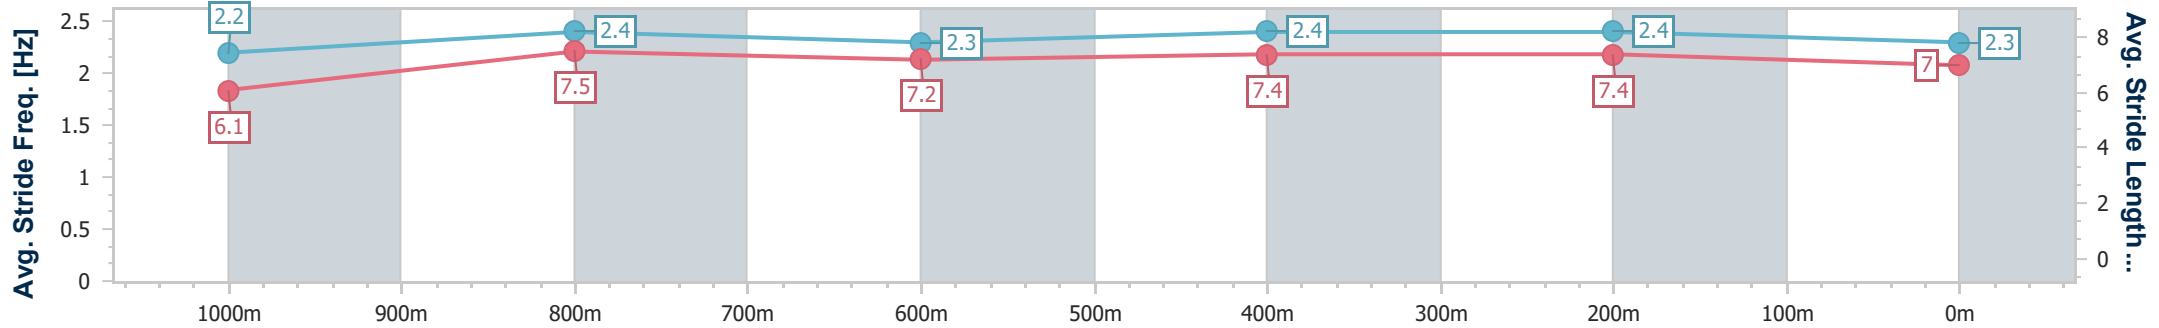

Horse/Jockey Name	Wicked'n' Lovin'it
Final Rank	5
Fastest Section Time (Section)	0:11.19 (400m)
Top Speed [km/h] (Section)	65.6 (1000m)
Race State	Finished

Sunshine Coast QLD Professional
Race 8: AYRETON INDUSTRIES BENCHMARK 62 Handicap - 1200m

21 July 2024 - 16:43

Track Rating: Soft 5, Weather: Fine, Rail Position: +4m Entire

Section	Overall	1000m	800m	600m	400m	200m
Section Times	1:12.72 [5] (0:14.65)	0:58.07 [10] (0:11.33)	0:46.74 [11] (0:11.88)	0:34.86 [10] (0:11.48)	0:23.38 [11] (0:11.19)	0:12.19 [9] (0:12.19)
Average Speed [km/h]	49.2	64.2	61.5	63.3	64.4	59.2
Top Speed [km/h]	60.3	65.6	65.4	64.8	65.3	62.8
Avg. Dist. to Rail [m]	8.2	3.1	2.5	2.2	6.1	3.5
Avg. Stride Freq. [Hz]	2.2	2.4	2.3	2.4	2.4	2.3
Avg. Stride Length [m]	6.1	7.5	7.2	7.4	7.4	7.0

- [ ] Ranking at each section and finish
- -.-.- No data available at this section
- NA No data available