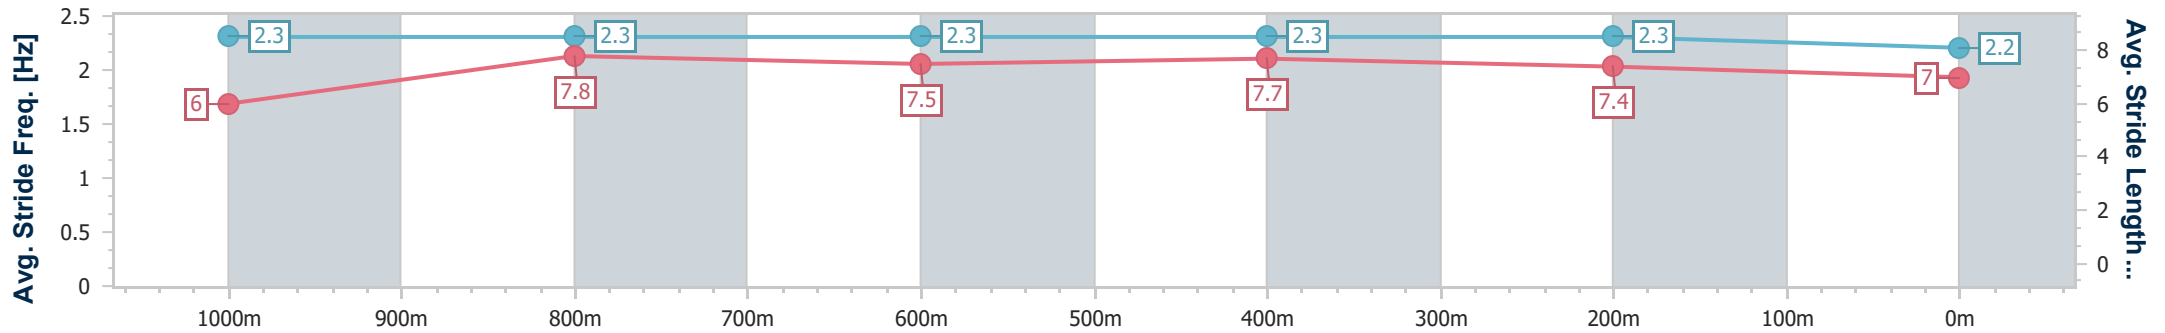

Sunshine Coast QLD Professional
Race 8: AYRETON INDUSTRIES BENCHMARK 62 Handicap - 1200m

21 July 2024 - 16:43

Track Rating: Soft 5, Weather: Fine, Rail Position: +4m Entire

Section	Overall	1000m	800m	600m	400m	200m
Section Times	1:13.26 [10] (0:13.56)	0:59.70 [2] (0:11.34)	0:48.36 [2] (0:11.90)	0:36.46 [2] (0:11.52)	0:24.94 [2] (0:11.77)	0:13.17 [3] (0:13.17)
Average Speed [km/h]	53.4	63.7	61.2	62.9	61.4	54.7
Top Speed [km/h]	64.4	64.7	62.3	63.6	63.4	58.8
Avg. Dist. to Rail [m]	8.0	2.4	2.3	1.3	6.0	6.6
Avg. Stride Freq. [Hz]	2.4	2.5	2.4	2.4	2.0	2.3
Avg. Stride Length [m]	6.0	7.1	6.9	7.2	8.3	6.8

- [] Ranking at each section and finish
- .-.- No data available at this section
- NA No data available

Horse/Jockey Name	Three Gongs
Final Rank	11
Fastest Section Time (Section)	0:11.32 (1000m)
Top Speed [km/h] (Section)	64.8 (1000m)
Race State	Finished

Sunshine Coast QLD Professional
 Race 8: AYRETON INDUSTRIES BENCHMARK 62 Handicap - 1200m

21 July 2024 - 16:43

Track Rating: Soft 5, Weather: Fine, Rail Position: +4m Entire

Section	Overall	1000m	800m	600m	400m	200m
Section Times	1:13.47 [11] (0:14.43)	0:59.04 [7] (0:11.32)	0:47.72 [7] (0:11.86)	0:35.86 [7] (0:11.41)	0:24.45 [7] (0:11.54)	0:12.91 [10] (0:12.91)
Average Speed [km/h]	49.8	64.0	61.1	63.4	62.5	55.7
Top Speed [km/h]	62.5	64.8	62.5	64.3	63.8	60.4
Avg. Dist. to Rail [m]	3.2	2.1	1.6	0.7	3.5	2.8
Avg. Stride Freq. [Hz]	2.3	2.3	2.3	2.3	2.3	2.2
Avg. Stride Length [m]	6.0	7.8	7.5	7.7	7.4	7.0

- [] Ranking at each section and finish
- .-.- No data available at this section
- NA No data available