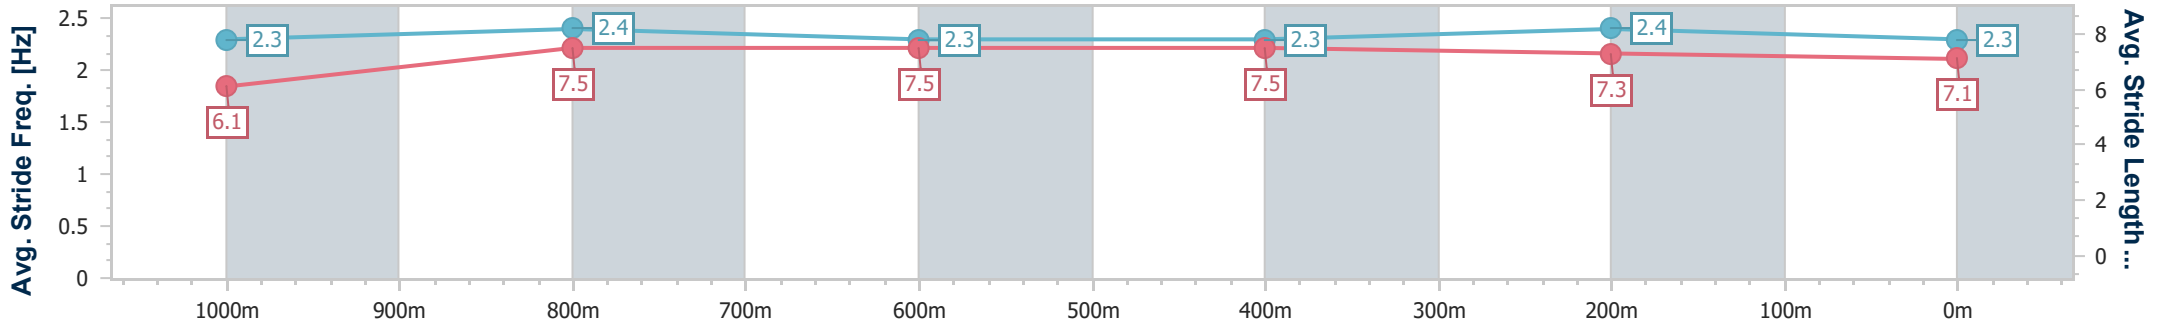

- [] Ranking at each section and finish
- .-.- No data available at this section
- NA No data available

Horse/Jockey Name	Chilliwick
Final Rank	7
Fastest Section Time (Section)	0:11.29 (1000m)
Top Speed [km/h] (Section)	65.1 (1000m)
Race State	Finished

Sunshine Coast QLD Professional
Race 8: AYRETON INDUSTRIES BENCHMARK 62 Handicap - 1200m

21 July 2024 - 16:43

Track Rating: Soft 5, Weather: Fine, Rail Position: +4m Entire

Section	Overall	1000m	800m	600m	400m	200m
Section Times	1:12.91 [7] (0:14.12)	0:58.79 [6] (0:11.29)	0:47.50 [6] (0:11.85)	0:35.65 [5] (0:11.56)	0:24.09 [5] (0:11.45)	0:12.64 [7] (0:12.64)
Average Speed [km/h]	51.1	64.3	61.4	62.5	62.9	57.1
Top Speed [km/h]	63.3	65.1	63.3	63.7	64.1	61.7
Avg. Dist. to Rail [m]	4.3	3.0	2.0	0.8	6.4	7.8
Avg. Stride Freq. [Hz]	2.3	2.4	2.3	2.3	2.4	2.3
Avg. Stride Length [m]	6.1	7.5	7.5	7.5	7.3	7.1