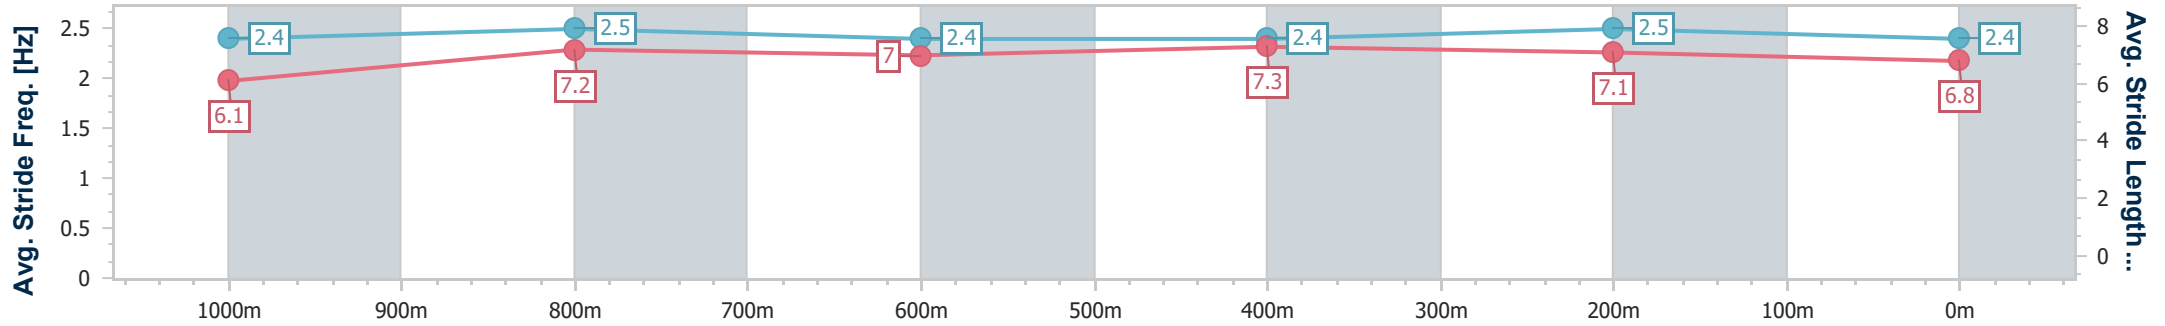

Horse/Jockey Name	Celestial Harbour
Final Rank	4
Fastest Section Time (Section)	0:11.38 (1000m)
Top Speed [km/h] (Section)	65.1 (1000m)
Race State	Finished

Sunshine Coast QLD Professional
Race 8: AYRETON INDUSTRIES BENCHMARK 62 Handicap - 1200m

21 July 2024 - 16:43

Track Rating: Soft 5, Weather: Fine, Rail Position: +4m Entire

Section	Overall	1000m	800m	600m	400m	200m
Section Times	1:12.62 [4] (0:13.82)	0:58.80 [3] (0:11.38)	0:47.42 [3] (0:11.90)	0:35.52 [4] (0:11.58)	0:23.94 [4] (0:11.45)	0:12.49 [4] (0:12.49)
Average Speed [km/h]	52.2	63.5	61.2	62.4	62.9	57.5
Top Speed [km/h]	63.6	65.1	62.2	63.9	64.6	60.3
Avg. Dist. to Rail [m]	5.2	1.7	2.1	0.6	1.7	2.2
Avg. Stride Freq. [Hz]	2.4	2.5	2.4	2.4	2.5	2.4
Avg. Stride Length [m]	6.1	7.2	7.0	7.3	7.1	6.8

- [ ] Ranking at each section and finish
- -.-.- No data available at this section
- NA No data available