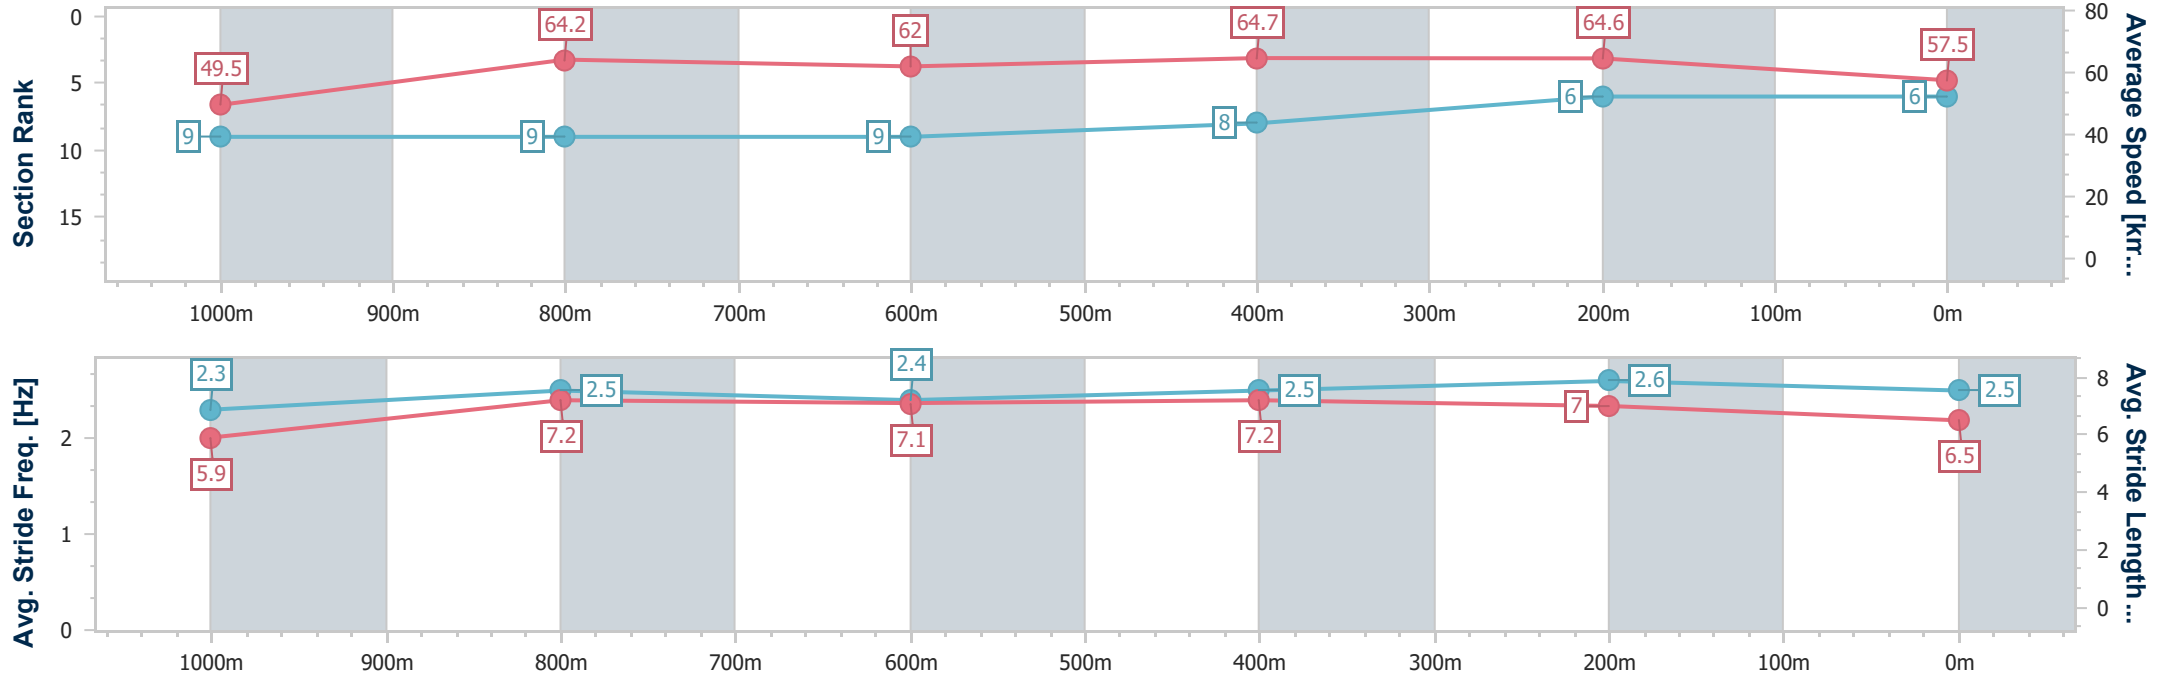

- [] Ranking at each section and finish
- .-.- No data available at this section
- NA No data available

Horse/Jockey Name	Bold Hussar
Final Rank	6
Fastest Section Time (Section)	0:11.15 (400m)
Top Speed [km/h] (Section)	66.5 (1000m)
Race State	Finished

Sunshine Coast QLD Professional
Race 8: AYRETON INDUSTRIES BENCHMARK 62 Handicap - 1200m

21 July 2024 - 16:43

Track Rating: Soft 5, Weather: Fine, Rail Position: +4m Entire

Section	Overall	1000m	800m	600m	400m	200m
Section Times	1:12.74 [6] (0:14.55)	0:58.19 [9] (0:11.31)	0:46.88 [9] (0:11.85)	0:35.03 [9] (0:11.34)	0:23.69 [8] (0:11.15)	0:12.54 [6] (0:12.54)
Average Speed [km/h]	49.5	64.2	62.0	64.7	64.6	57.5
Top Speed [km/h]	61.2	66.5	64.7	65.5	66.1	62.1
Avg. Dist. to Rail [m]	9.2	4.1	3.4	3.1	9.2	10.0
Avg. Stride Freq. [Hz]	2.3	2.5	2.4	2.5	2.6	2.5
Avg. Stride Length [m]	5.9	7.2	7.1	7.2	7.0	6.5