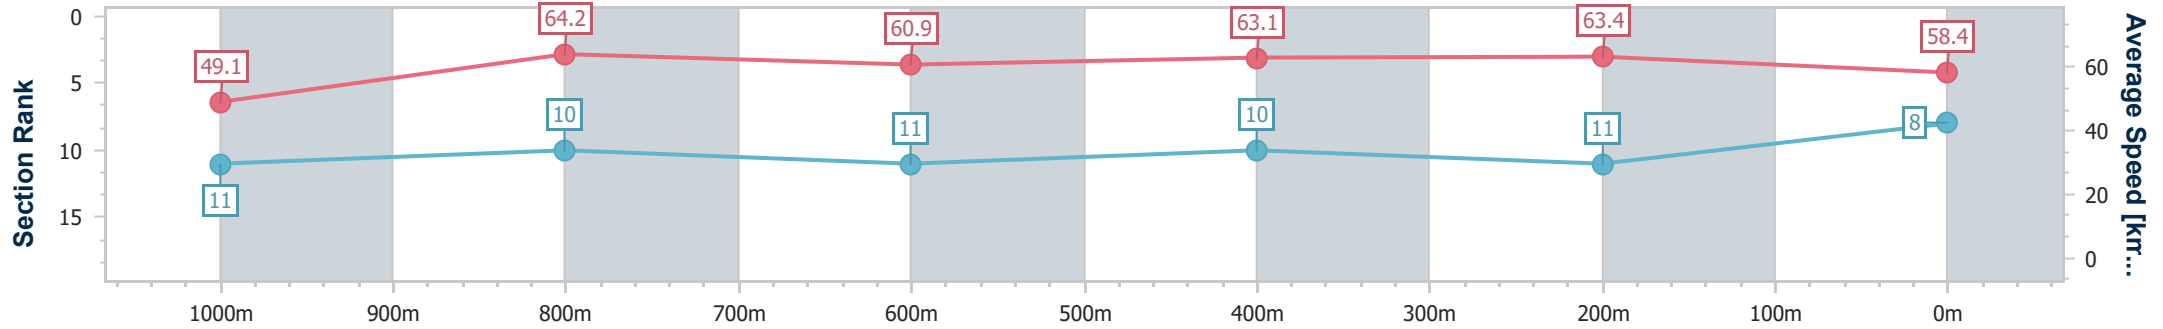

- [] Ranking at each section and finish
- .-.- No data available at this section
- NA No data available

Horse/Jockey Name	Better Lad
Final Rank	8
Fastest Section Time (Section)	0:11.28 (1000m)
Top Speed [km/h] (Section)	65.1 (1000m)
Race State	Finished

Sunshine Coast QLD Professional
Race 8: AYRETON INDUSTRIES BENCHMARK 62 Handicap - 1200m

21 July 2024 - 16:43

Track Rating: Soft 5, Weather: Fine, Rail Position: +4m Entire

Section	Overall	1000m	800m	600m	400m	200m
Section Times	1:12.96 [8] (0:14.65)	0:58.31 [11] (0:11.28)	0:47.03 [10] (0:11.95)	0:35.08 [11] (0:11.41)	0:23.67 [10] (0:11.35)	0:12.32 [11]
Average Speed [km/h]	49.1	64.2	60.9	63.1	63.4	58.4
Top Speed [km/h]	61.5	65.1	63.9	64.4	64.6	61.5
Avg. Dist. to Rail [m]	3.5	2.1	1.8	0.4	1.2	1.1
Avg. Stride Freq. [Hz]	2.2	2.3	2.3	2.3	2.3	2.3
Avg. Stride Length [m]	6.2	7.7	7.4	7.7	7.5	7.1