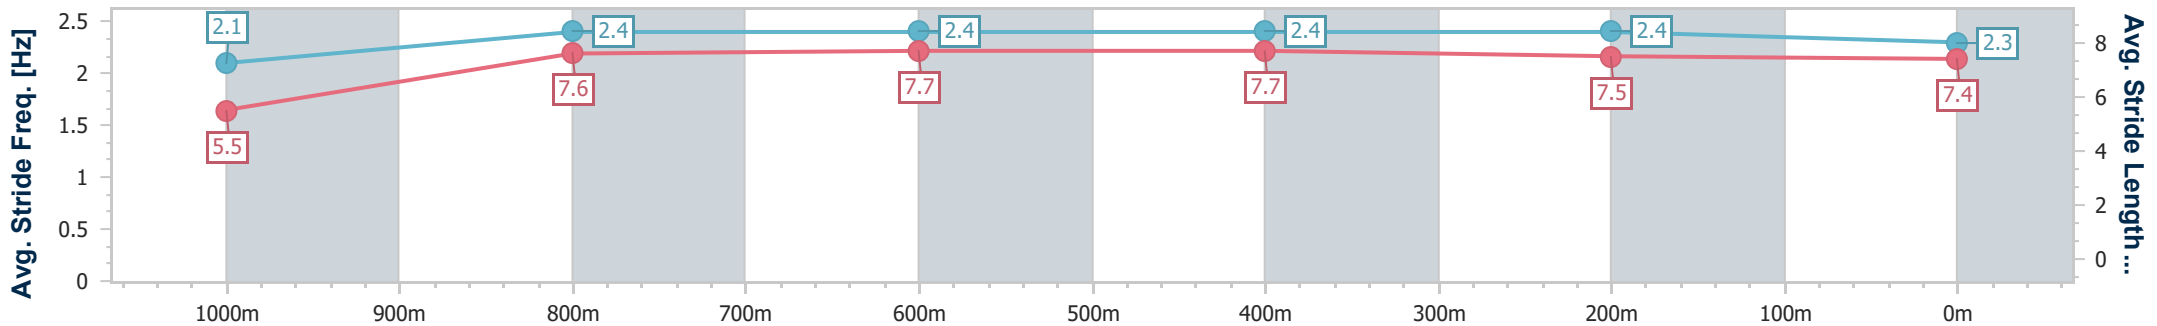

Horse/Jockey Name	The Kewess
Final Rank	5
Fastest Section Time (Section)	0:08.73 (Overall)
Top Speed [km/h] (Section)	68.8 (1000m)
Race State	Finished

Ipswich QLD Professional
Race 4: BANK OF QUEENSLAND WINSTON GLADES
BENCHMARK 70 Handicap - 1100m

24 July 2024 - 13:43

Track Rating: Good 4, Weather: Fine, Rail Position: True

Section	Overall	1000m	800m	600m	400m	200m
Section Times	1:03.75 [5] (0:08.73)	0:55.02 [8] (0:10.76)	0:44.26 [8] (0:10.74)	0:33.52 [8] (0:10.97)	0:22.55 [8] (0:11.04)	0:11.51 [8] (0:11.51)
Average Speed [km/h]	41.3	66.9	66.7	65.5	65.4	62.5
Top Speed [km/h]	62.5	68.8	68.7	66.5	66.0	65.8
Avg. Dist. to Rail [m]	3.8	0.9	0.4	0.4	1.5	4.5
Avg. Stride Freq. [Hz]	2.1	2.4	2.4	2.4	2.4	2.3
Avg. Stride Length [m]	5.5	7.6	7.7	7.7	7.5	7.4

- [ ] Ranking at each section and finish
- -.-.- No data available at this section
- NA No data available