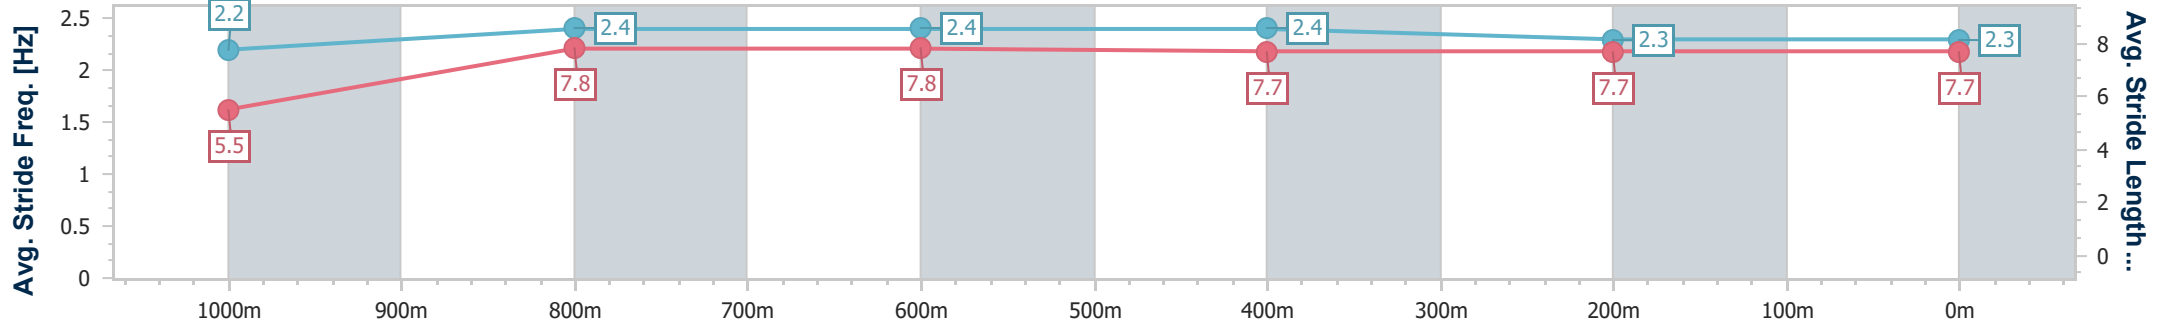

24 July 2024 - 13:43

Track Rating: Good 4, Weather: Fine, Rail Position: True

Section	Overall	1000m	800m	600m	400m	200m
Section Times	1:03.30 [1] (0:08.43)	0:54.87 [6] (0:10.76)	0:44.11 [6] (0:10.71)	0:33.40 [6] (0:10.98)	0:22.42 [6] (0:11.12)	0:11.30 [5]
Average Speed [km/h]	42.7	67.1	67.1	65.4	64.4	63.8
Top Speed [km/h]	63.8	68.9	68.5	66.6	66.0	65.9
Avg. Dist. to Rail [m]	5.6	1.8	0.4	0.6	0.7	0.7
Avg. Stride Freq. [Hz]	2.2	2.4	2.4	2.4	2.3	2.3
Avg. Stride Length [m]	5.5	7.8	7.8	7.7	7.7	7.7