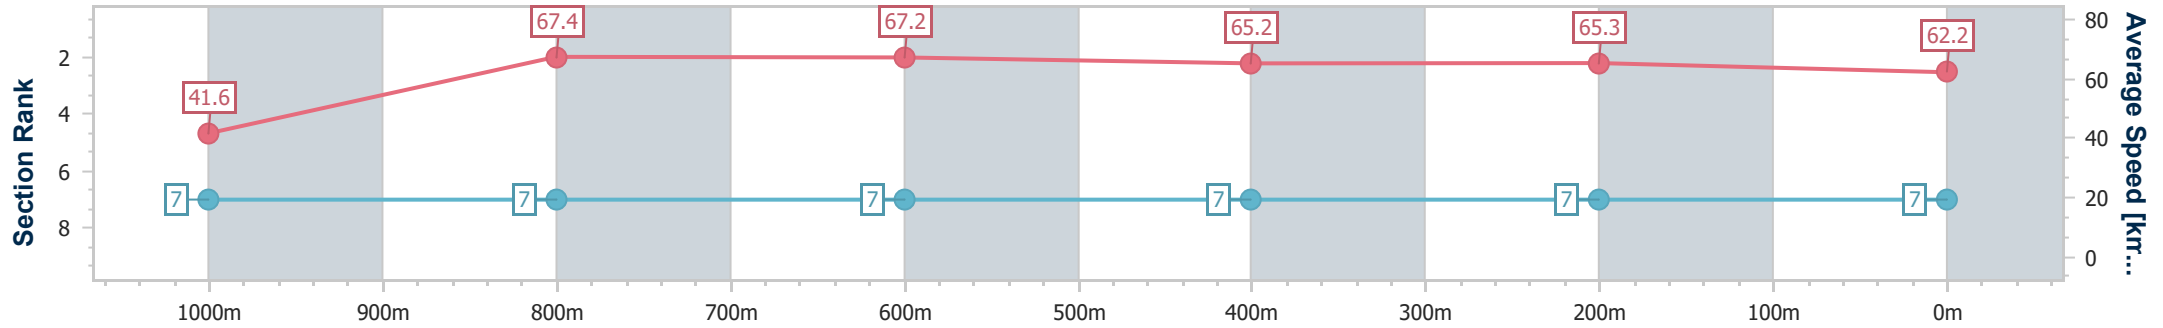

Horse/Jockey Name	Our Red Planet
Final Rank	7
Fastest Section Time (Section)	0:08.66 (Overall)
Top Speed [km/h] (Section)	69.2 (800m)
Race State	Finished

Ipswich QLD Professional
Race 4: BANK OF QUEENSLAND WINSTON GLADES
BENCHMARK 70 Handicap - 1100m

24 July 2024 - 13:43

Track Rating: Good 4, Weather: Fine, Rail Position: True

Section	Overall	1000m	800m	600m	400m	200m
Section Times	1:03.78 [7] (0:08.66)	0:55.12 [7] (0:10.73)	0:44.39 [7] (0:10.72)	0:33.67 [7] (0:11.02)	0:22.65 [7] (0:11.09)	0:11.56 [7] (0:11.56)
Average Speed [km/h]	41.6	67.4	67.2	65.2	65.3	62.2
Top Speed [km/h]	64.7	68.4	69.2	66.1	65.9	65.2
Avg. Dist. to Rail [m]	8.7	2.4	0.3	0.3	2.0	5.1
Avg. Stride Freq. [Hz]	2.0	2.3	2.2	2.2	2.3	2.2
Avg. Stride Length [m]	6.0	8.2	8.2	8.3	8.0	7.9

- [ ] Ranking at each section and finish
- -.-.- No data available at this section
- NA No data available