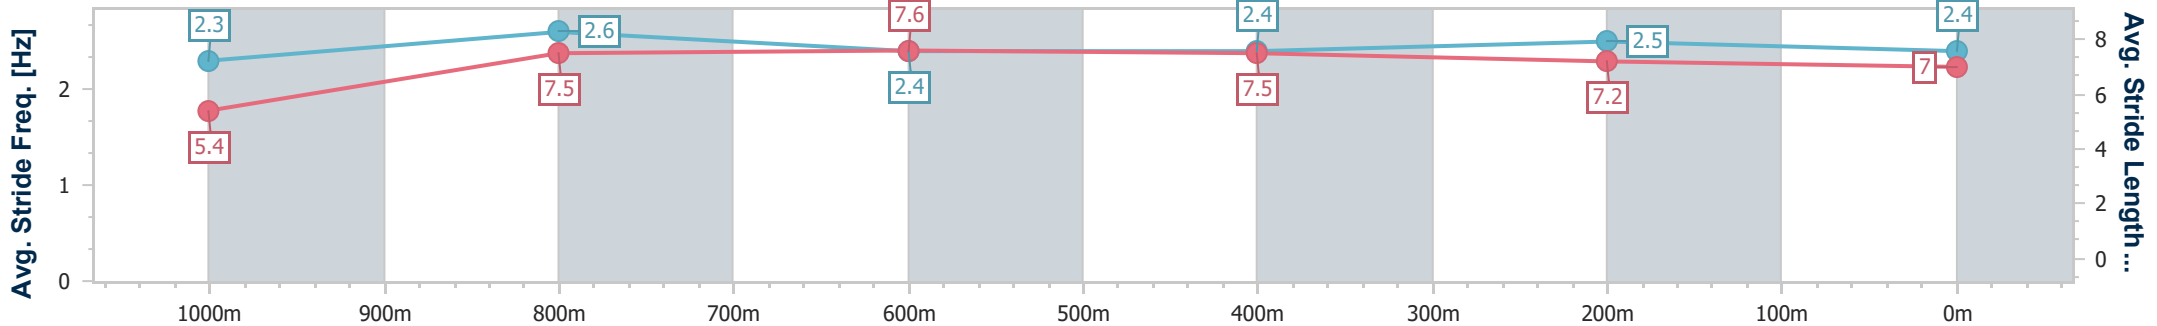

Horse/Jockey Name	Russian Sub
Final Rank	2
Fastest Section Time (Section)	0:08.18 (Overall)
Top Speed [km/h] (Section)	70.7 (1000m)
Race State	Finished

Ipswich QLD Professional
Race 4: BANK OF QUEENSLAND WINSTON GLADES
BENCHMARK 70 Handicap - 1100m

24 July 2024 - 13:43

Track Rating: Good 4, Weather: Fine, Rail Position: True

Section	Overall	1000m	800m	600m	400m	200m
Section Times	1:03.41 [2] (0:08.18)	0:55.23 [1] (0:10.43)	0:44.80 [2] (0:10.76)	0:34.04 [2] (0:11.15)	0:22.89 [2] (0:11.12)	0:11.77 [1] (0:11.77)
Average Speed [km/h]	44.1	69.3	66.8	64.4	64.4	61.3
Top Speed [km/h]	65.6	70.7	68.8	65.8	65.2	65.0
Avg. Dist. to Rail [m]	8.1	2.6	0.4	0.5	0.5	0.7
Avg. Stride Freq. [Hz]	2.3	2.6	2.4	2.4	2.5	2.4
Avg. Stride Length [m]	5.4	7.5	7.6	7.5	7.2	7.0

- [ ] Ranking at each section and finish
- -.-.- No data available at this section
- NA No data available