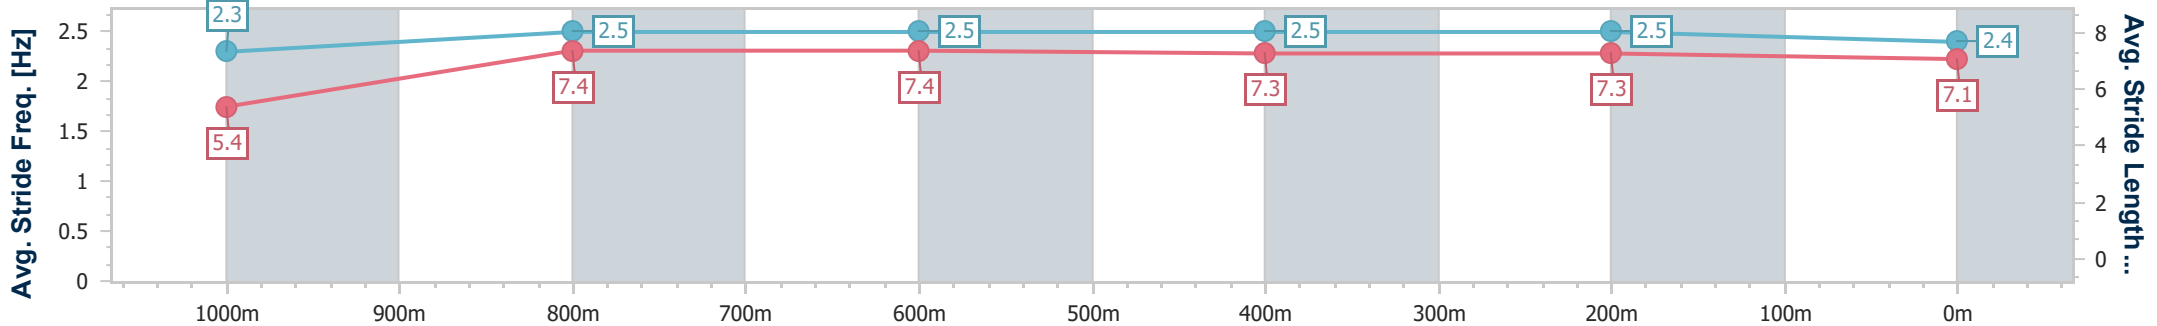

Horse/Jockey Name	Burnish Gold
Final Rank	3
Fastest Section Time (Section)	0:08.22 (Overall)
Top Speed [km/h] (Section)	68.5 (1000m)
Race State	Finished

Ipswich QLD Professional
Race 4: BANK OF QUEENSLAND WINSTON GLADES
BENCHMARK 70 Handicap - 1100m

24 July 2024 - 13:43

Track Rating: Good 4, Weather: Fine, Rail Position: True

Section	Overall	1000m	800m	600m	400m	200m
Section Times	1:03.49 [3] (0:08.22)	0:55.27 [3] (0:10.74)	0:44.53 [4] (0:10.86)	0:33.67 [5] (0:11.02)	0:22.65 [5] (0:11.09)	0:11.56 [4]
Average Speed [km/h]	44.0	67.1	66.7	65.5	65.6	62.2
Top Speed [km/h]	64.1	68.5	68.4	66.3	65.9	64.8
Avg. Dist. to Rail [m]	4.7	1.9	0.6	1.0	2.9	5.8
Avg. Stride Freq. [Hz]	2.3	2.5	2.5	2.5	2.5	2.4
Avg. Stride Length [m]	5.4	7.4	7.4	7.3	7.3	7.1

- [ ] Ranking at each section and finish
- -.-.- No data available at this section
- NA No data available