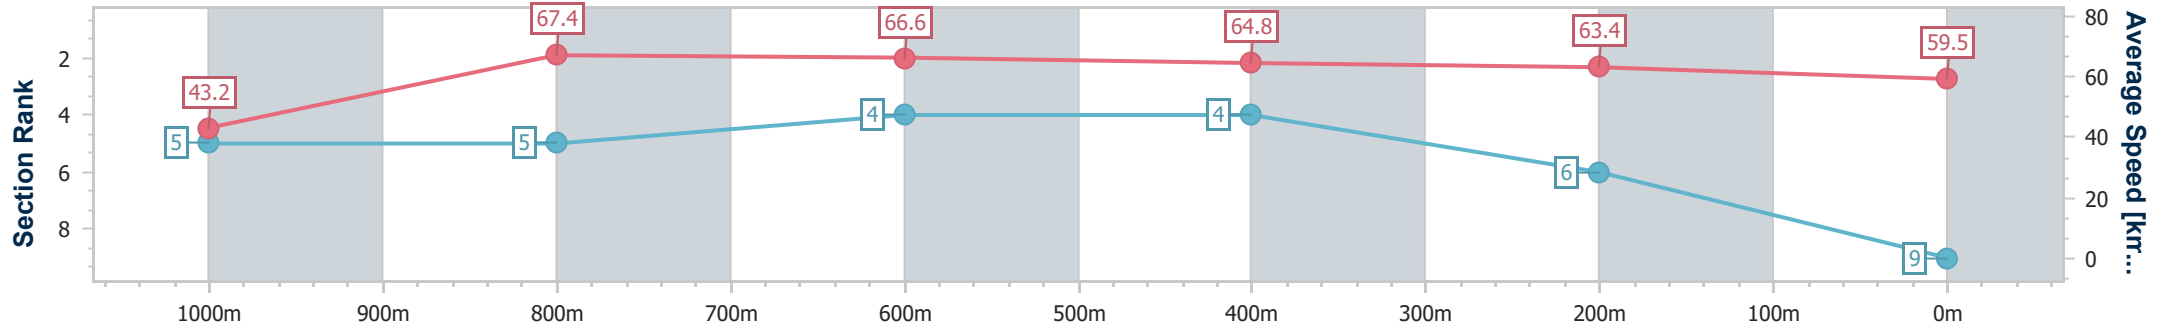

Ipswich QLD Professional
 Race 4: BANK OF QUEENSLAND WINSTON GLADES
 BENCHMARK 70 Handicap - 1100m

24 July 2024 - 13:43

Track Rating: Good 4, Weather: Fine, Rail Position: True

Section	Overall	1000m	800m	600m	400m	200m
Section Times	1:03.88 [8] (0:08.19)	0:55.69 [2] (0:10.40)	0:45.29 [1] (0:10.71)	0:34.58 [1] (0:11.07)	0:23.51 [1] (0:11.27)	0:12.24 [2] (0:12.24)
Average Speed [km/h]	43.9	69.2	67.0	64.3	63.1	58.9
Top Speed [km/h]	66.7	69.8	69.4	65.6	64.6	61.8
Avg. Dist. to Rail [m]	6.2	1.7	1.4	1.6	2.4	2.0
Avg. Stride Freq. [Hz]	2.4	2.6	2.5	2.4	2.4	2.3
Avg. Stride Length [m]	5.1	7.5	7.6	7.4	7.3	7.1

- [] Ranking at each section and finish
- .-.- No data available at this section
- NA No data available

Horse/Jockey Name	Ain't She Lovely
Final Rank	9
Fastest Section Time (Section)	0:08.31 (Overall)
Top Speed [km/h] (Section)	68.5 (1000m)
Race State	Finished

Ipswich QLD Professional
 Race 4: BANK OF QUEENSLAND WINSTON GLADES
 BENCHMARK 70 Handicap - 1100m

24 July 2024 - 13:43

Track Rating: Good 4, Weather: Fine, Rail Position: True

Section	Overall	1000m	800m	600m	400m	200m
Section Times	1:04.13 [9] (0:08.31)	0:55.82 [5] (0:10.69)	0:45.13 [5] (0:10.73)	0:34.40 [4] (0:11.02)	0:23.38 [4] (0:11.29)	0:12.09 [6] (0:12.09)
Average Speed [km/h]	43.2	67.4	66.6	64.8	63.4	59.5
Top Speed [km/h]	63.8	68.5	68.1	66.6	63.9	62.9
Avg. Dist. to Rail [m]	2.1	0.3	1.6	1.7	1.0	0.2
Avg. Stride Freq. [Hz]	2.3	2.5	2.4	2.4	2.4	2.3
Avg. Stride Length [m]	5.4	7.6	7.7	7.5	7.3	7.1