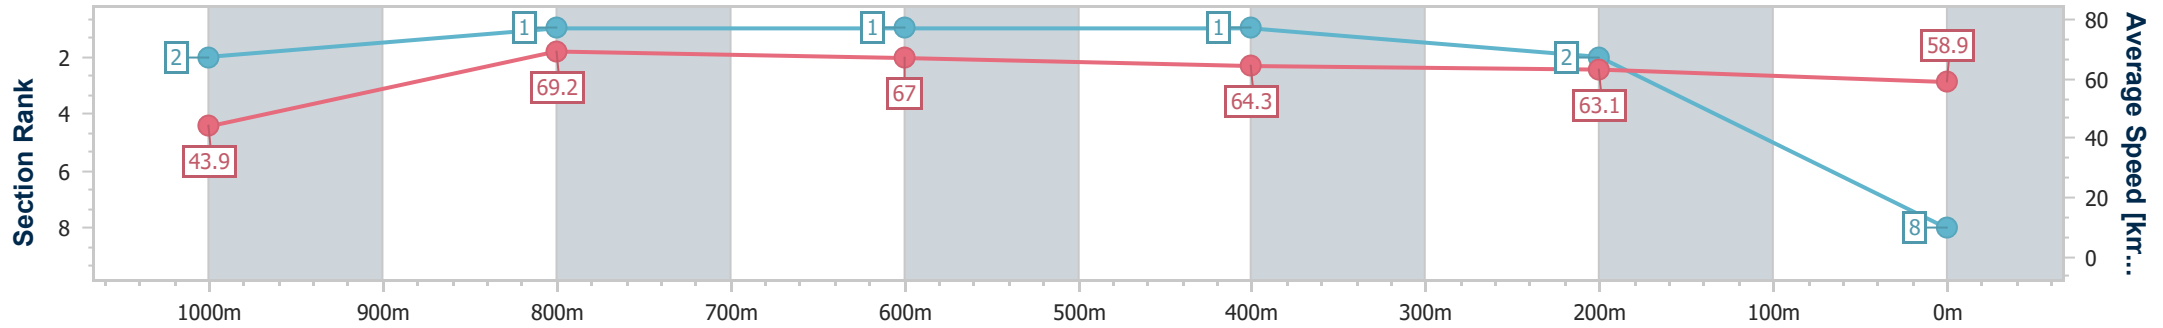

- [] Ranking at each section and finish
- .-.- No data available at this section
- NA No data available

Horse/Jockey Name	Mouette
Final Rank	8
Fastest Section Time (Section)	0:08.19 (Overall)
Top Speed [km/h] (Section)	69.8 (1000m)
Race State	Finished

Ipswich QLD Professional
 Race 4: BANK OF QUEENSLAND WINSTON GLADES
 BENCHMARK 70 Handicap - 1100m

24 July 2024 - 13:43

Track Rating: Good 4, Weather: Fine, Rail Position: True

Section	Overall	1000m	800m	600m	400m	200m
Section Times	1:03.88 [8] (0:08.19)	0:55.69 [2] (0:10.40)	0:45.29 [1] (0:10.71)	0:34.58 [1] (0:11.07)	0:23.51 [1] (0:11.27)	0:12.24 [2] (0:12.24)
Average Speed [km/h]	43.9	69.2	67.0	64.3	63.1	58.9
Top Speed [km/h]	66.7	69.8	69.4	65.6	64.6	61.8
Avg. Dist. to Rail [m]	6.2	1.7	1.4	1.6	2.4	2.0
Avg. Stride Freq. [Hz]	2.4	2.6	2.5	2.4	2.4	2.3
Avg. Stride Length [m]	5.1	7.5	7.6	7.4	7.3	7.1

- [] Ranking at each section and finish
- .-.- No data available at this section
- NA No data available

Horse/Jockey Name	Ain't She Lovely
Final Rank	9
Fastest Section Time (Section)	0:08.31 (Overall)
Top Speed [km/h] (Section)	68.5 (1000m)
Race State	Finished