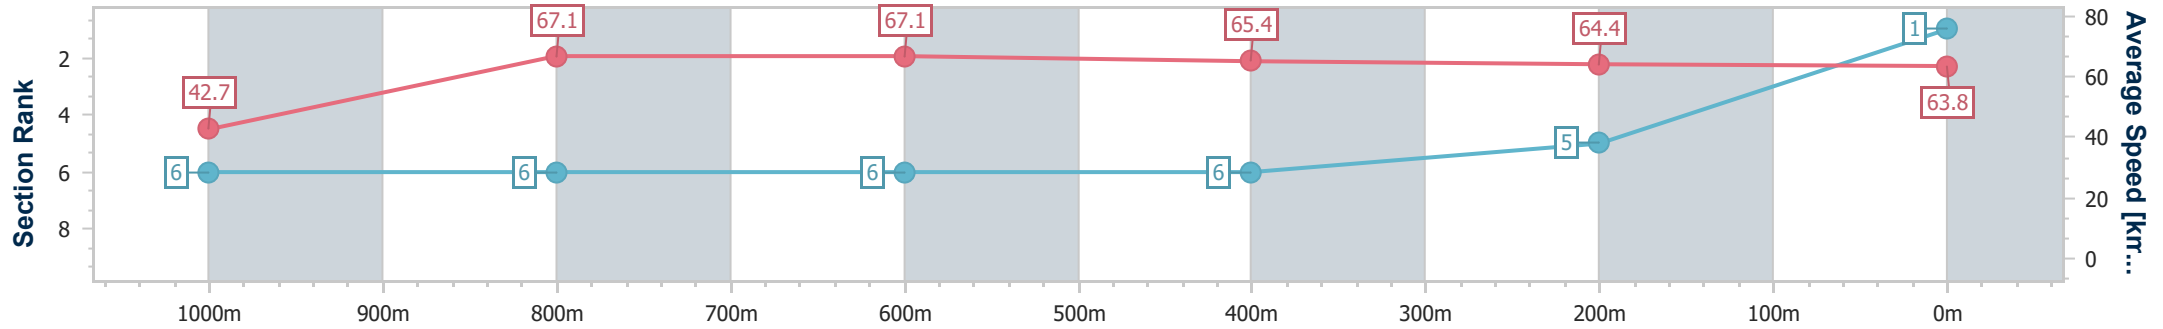

24 July 2024 - 13:43

Track Rating: Good 4, Weather: Fine, Rail Position: True

Section	Overall	1000m	800m	600m	400m	200m
Section Times	1:03.30 [1] (0:08.43)	0:54.87 [6] (0:10.76)	0:44.11 [6] (0:10.71)	0:33.40 [6] (0:10.98)	0:22.42 [6] (0:11.12)	0:11.30 [5]
Average Speed [km/h]	42.7	67.1	67.1	65.4	64.4	63.8
Top Speed [km/h]	63.8	68.9	68.5	66.6	66.0	65.9
Avg. Dist. to Rail [m]	5.6	1.8	0.4	0.6	0.7	0.7
Avg. Stride Freq. [Hz]	2.2	2.4	2.4	2.4	2.3	2.3
Avg. Stride Length [m]	5.5	7.8	7.8	7.7	7.7	7.7