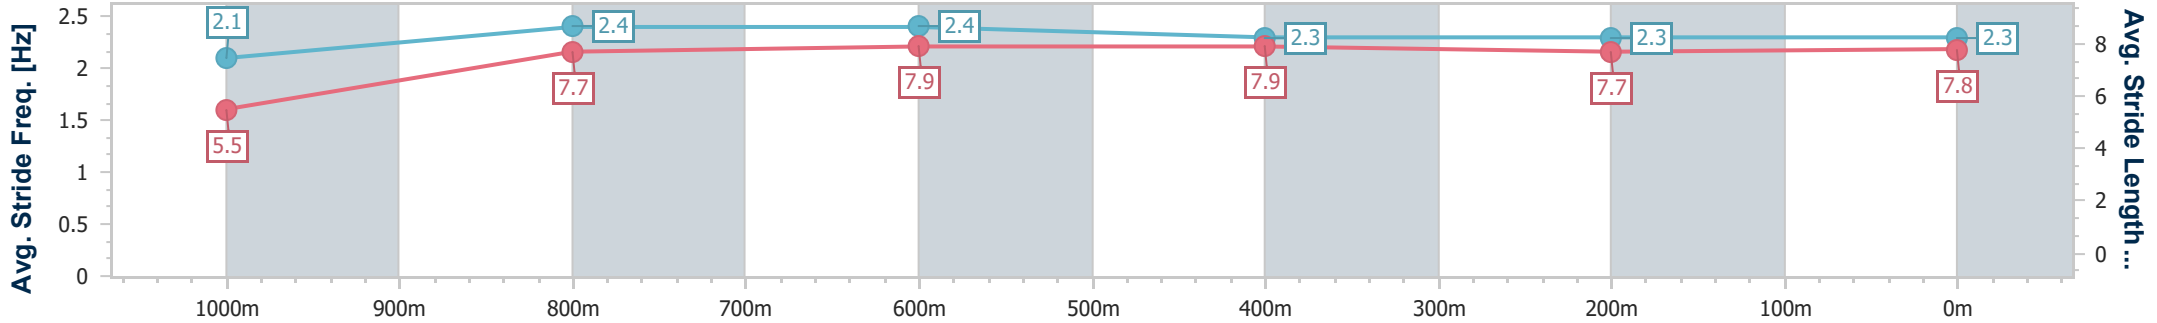

Horse/Jockey Name	Better Be Nordy
Final Rank	6
Fastest Section Time (Section)	0:08.77 (Overall)
Top Speed [km/h] (Section)	68.3 (1000m)
Race State	Finished

Ipswich QLD Professional
Race 4: BANK OF QUEENSLAND WINSTON GLADES
BENCHMARK 70 Handicap - 1100m

24 July 2024 - 13:43

Track Rating: Good 4, Weather: Fine, Rail Position: True

Section	Overall	1000m	800m	600m	400m	200m
Section Times	1:03.76 [6] (0:08.77)	0:54.99 [9] (0:10.80)	0:44.19 [9] (0:10.71)	0:33.48 [9] (0:11.08)	0:22.40 [9] (0:11.12)	0:11.28 [9] (0:11.28)
Average Speed [km/h]	41.2	66.6	67.2	65.2	64.7	64.0
Top Speed [km/h]	63.1	68.3	68.3	66.7	65.9	65.8
Avg. Dist. to Rail [m]	7.2	1.7	0.2	0.4	0.8	1.7
Avg. Stride Freq. [Hz]	2.1	2.4	2.4	2.3	2.3	2.3
Avg. Stride Length [m]	5.5	7.7	7.9	7.9	7.7	7.8

- [ ] Ranking at each section and finish
- -.-.- No data available at this section
- NA No data available