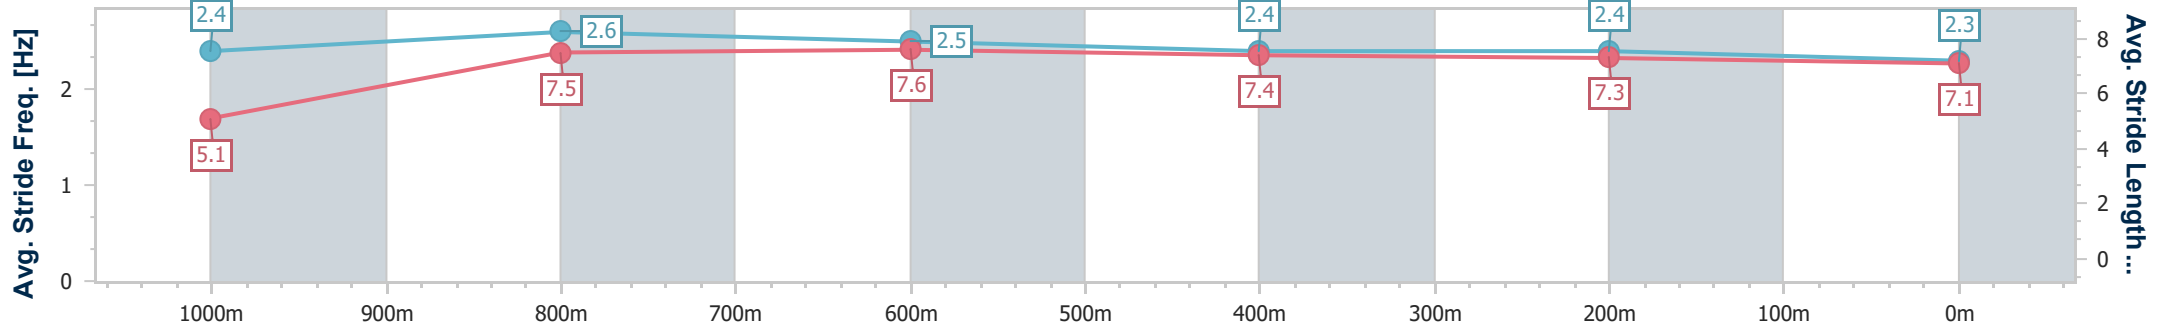

Ipswich QLD Professional
 Race 4: BANK OF QUEENSLAND WINSTON GLADES
 BENCHMARK 70 Handicap - 1100m

24 July 2024 - 13:43

Track Rating: Good 4, Weather: Fine, Rail Position: True

Section	Overall	1000m	800m	600m	400m	200m
Section Times	1:03.78 [7] (0:08.66)	0:55.12 [7] (0:10.73)	0:44.39 [7] (0:10.72)	0:33.67 [7] (0:11.02)	0:22.65 [7] (0:11.09)	0:11.56 [7] (0:11.56)
Average Speed [km/h]	41.6	67.4	67.2	65.2	65.3	62.2
Top Speed [km/h]	64.7	68.4	69.2	66.1	65.9	65.2
Avg. Dist. to Rail [m]	8.7	2.4	0.3	0.3	2.0	5.1
Avg. Stride Freq. [Hz]	2.0	2.3	2.2	2.2	2.3	2.2
Avg. Stride Length [m]	6.0	8.2	8.2	8.3	8.0	7.9

- [] Ranking at each section and finish
- .-.- No data available at this section
- NA No data available

Horse/Jockey Name	Mouette
Final Rank	8
Fastest Section Time (Section)	0:08.19 (Overall)
Top Speed [km/h] (Section)	69.8 (1000m)
Race State	Finished

Ipswich QLD Professional
 Race 4: BANK OF QUEENSLAND WINSTON GLADES
 BENCHMARK 70 Handicap - 1100m

24 July 2024 - 13:43

Track Rating: Good 4, Weather: Fine, Rail Position: True

Section	Overall	1000m	800m	600m	400m	200m
Section Times	1:03.88 [8] (0:08.19)	0:55.69 [2] (0:10.40)	0:45.29 [1] (0:10.71)	0:34.58 [1] (0:11.07)	0:23.51 [1] (0:11.27)	0:12.24 [2] (0:12.24)
Average Speed [km/h]	43.9	69.2	67.0	64.3	63.1	58.9
Top Speed [km/h]	66.7	69.8	69.4	65.6	64.6	61.8
Avg. Dist. to Rail [m]	6.2	1.7	1.4	1.6	2.4	2.0
Avg. Stride Freq. [Hz]	2.4	2.6	2.5	2.4	2.4	2.3
Avg. Stride Length [m]	5.1	7.5	7.6	7.4	7.3	7.1

- [] Ranking at each section and finish
- .-.- No data available at this section
- NA No data available

Horse/Jockey Name	Ain't She Lovely
Final Rank	9
Fastest Section Time (Section)	0:08.31 (Overall)
Top Speed [km/h] (Section)	68.5 (1000m)
Race State	Finished