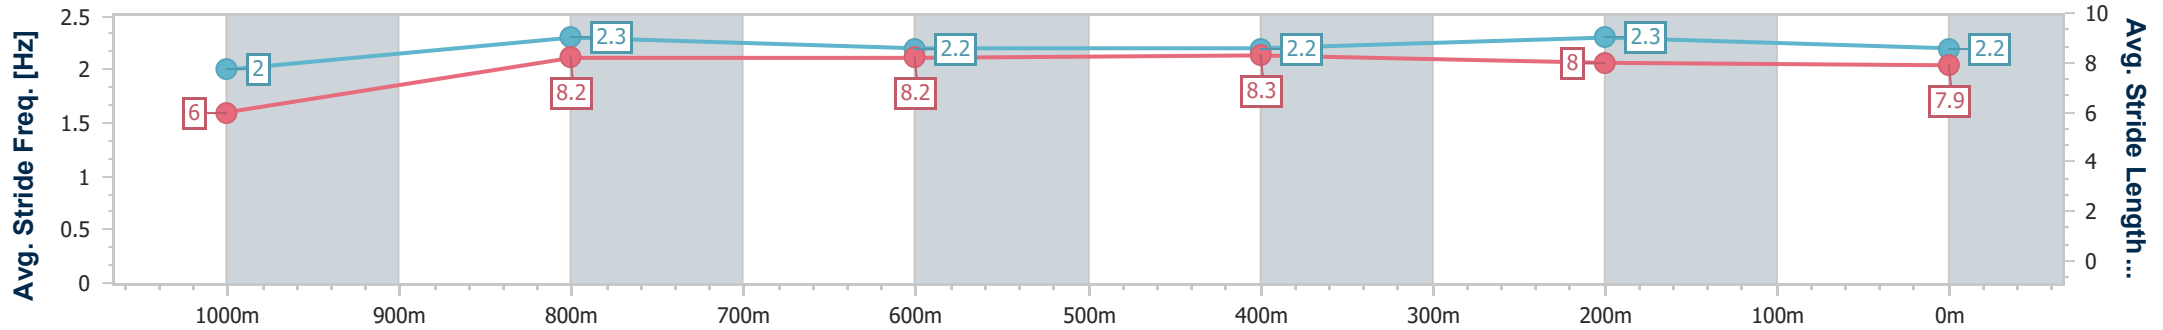

- [] Ranking at each section and finish
- .-.- No data available at this section
- NA No data available

Horse/Jockey Name	Our Red Planet
Final Rank	7
Fastest Section Time (Section)	0:08.66 (Overall)
Top Speed [km/h] (Section)	69.2 (800m)
Race State	Finished

Ipswich QLD Professional
 Race 4: BANK OF QUEENSLAND WINSTON GLADES
 BENCHMARK 70 Handicap - 1100m

24 July 2024 - 13:43

Track Rating: Good 4, Weather: Fine, Rail Position: True

Section	Overall	1000m	800m	600m	400m	200m
Section Times	1:03.78 [7] (0:08.66)	0:55.12 [7] (0:10.73)	0:44.39 [7] (0:10.72)	0:33.67 [7] (0:11.02)	0:22.65 [7] (0:11.09)	0:11.56 [7] (0:11.56)
Average Speed [km/h]	41.6	67.4	67.2	65.2	65.3	62.2
Top Speed [km/h]	64.7	68.4	69.2	66.1	65.9	65.2
Avg. Dist. to Rail [m]	8.7	2.4	0.3	0.3	2.0	5.1
Avg. Stride Freq. [Hz]	2.0	2.3	2.2	2.2	2.3	2.2
Avg. Stride Length [m]	6.0	8.2	8.2	8.3	8.0	7.9