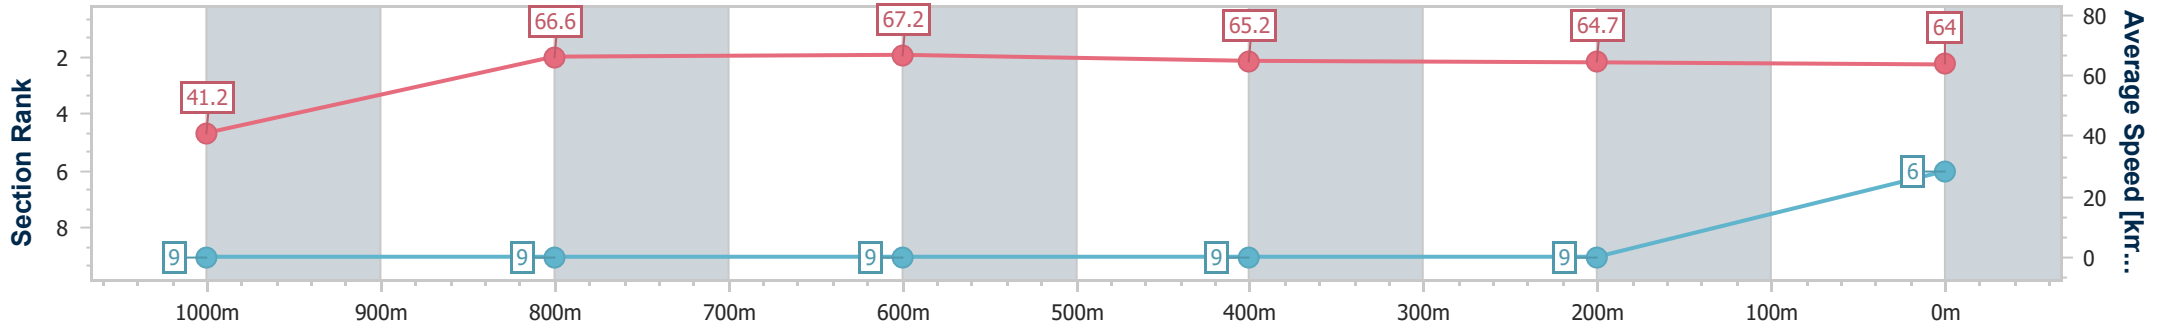

Horse/Jockey Name	Better Be Nordy
Final Rank	6
Fastest Section Time (Section)	0:08.77 (Overall)
Top Speed [km/h] (Section)	68.3 (1000m)
Race State	Finished

Ipswich QLD Professional
Race 4: BANK OF QUEENSLAND WINSTON GLADES
BENCHMARK 70 Handicap - 1100m

24 July 2024 - 13:43

Track Rating: Good 4, Weather: Fine, Rail Position: True

Section	Overall	1000m	800m	600m	400m	200m
Section Times	1:03.76 [6] (0:08.77)	0:54.99 [9] (0:10.80)	0:44.19 [9] (0:10.71)	0:33.48 [9] (0:11.08)	0:22.40 [9] (0:11.12)	0:11.28 [9] (0:11.28)
Average Speed [km/h]	41.2	66.6	67.2	65.2	64.7	64.0
Top Speed [km/h]	63.1	68.3	68.3	66.7	65.9	65.8
Avg. Dist. to Rail [m]	7.2	1.7	0.2	0.4	0.8	1.7
Avg. Stride Freq. [Hz]	2.1	2.4	2.4	2.3	2.3	2.3
Avg. Stride Length [m]	5.5	7.7	7.9	7.9	7.7	7.8

- [ ] Ranking at each section and finish
- -.-.- No data available at this section
- NA No data available