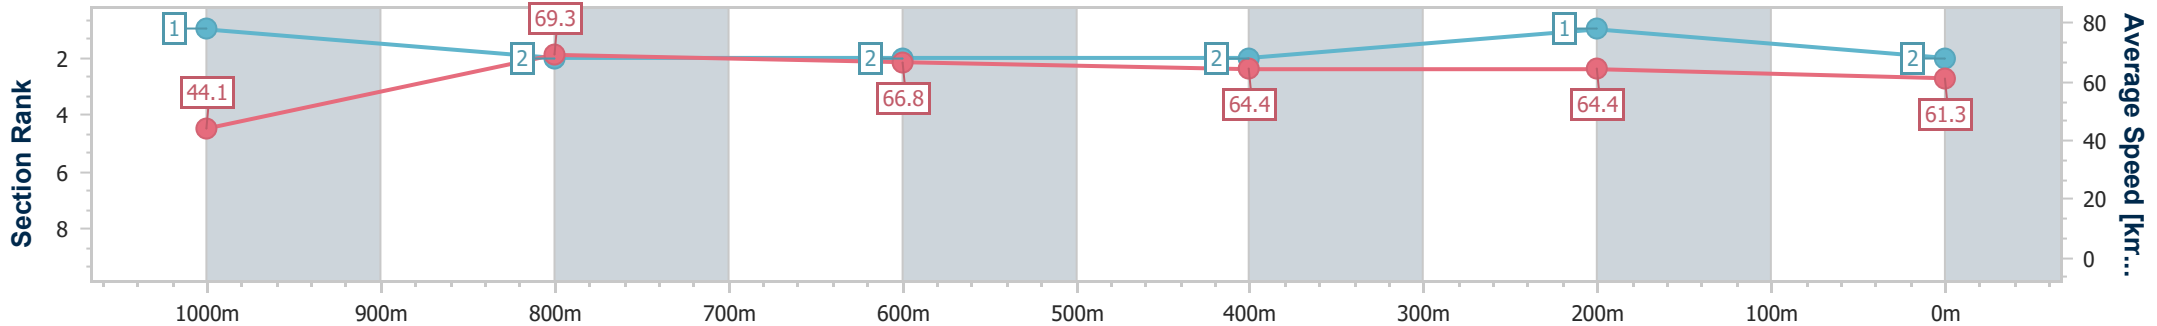

Horse/Jockey Name	Russian Sub
Final Rank	2
Fastest Section Time (Section)	0:08.18 (Overall)
Top Speed [km/h] (Section)	70.7 (1000m)
Race State	Finished

Ipswich QLD Professional
Race 4: BANK OF QUEENSLAND WINSTON GLADES
BENCHMARK 70 Handicap - 1100m

24 July 2024 - 13:43

Track Rating: Good 4, Weather: Fine, Rail Position: True

Section	Overall	1000m	800m	600m	400m	200m
Section Times	1:03.41 [2] (0:08.18)	0:55.23 [1] (0:10.43)	0:44.80 [2] (0:10.76)	0:34.04 [2] (0:11.15)	0:22.89 [2] (0:11.12)	0:11.77 [1] (0:11.77)
Average Speed [km/h]	44.1	69.3	66.8	64.4	64.4	61.3
Top Speed [km/h]	65.6	70.7	68.8	65.8	65.2	65.0
Avg. Dist. to Rail [m]	8.1	2.6	0.4	0.5	0.5	0.7
Avg. Stride Freq. [Hz]	2.3	2.6	2.4	2.4	2.5	2.4
Avg. Stride Length [m]	5.4	7.5	7.6	7.5	7.2	7.0

- [ ] Ranking at each section and finish
- -.-.- No data available at this section
- NA No data available