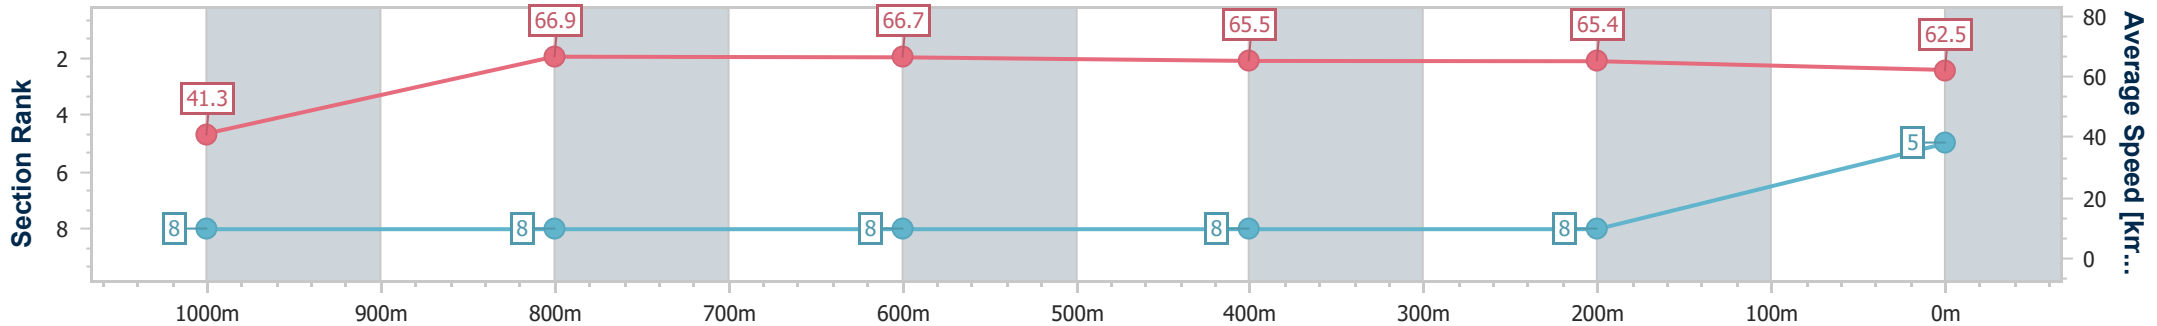

Horse/Jockey Name	The Kewess
Final Rank	5
Fastest Section Time (Section)	0:08.73 (Overall)
Top Speed [km/h] (Section)	68.8 (1000m)
Race State	Finished

Ipswich QLD Professional
Race 4: BANK OF QUEENSLAND WINSTON GLADES
BENCHMARK 70 Handicap - 1100m

24 July 2024 - 13:43

Track Rating: Good 4, Weather: Fine, Rail Position: True

Section	Overall	1000m	800m	600m	400m	200m
Section Times	1:03.75 [5] (0:08.73)	0:55.02 [8] (0:10.76)	0:44.26 [8] (0:10.74)	0:33.52 [8] (0:10.97)	0:22.55 [8] (0:11.04)	0:11.51 [8] (0:11.51)
Average Speed [km/h]	41.3	66.9	66.7	65.5	65.4	62.5
Top Speed [km/h]	62.5	68.8	68.7	66.5	66.0	65.8
Avg. Dist. to Rail [m]	3.8	0.9	0.4	0.4	1.5	4.5
Avg. Stride Freq. [Hz]	2.1	2.4	2.4	2.4	2.4	2.3
Avg. Stride Length [m]	5.5	7.6	7.7	7.7	7.5	7.4

- [ ] Ranking at each section and finish
- -.-.- No data available at this section
- NA No data available