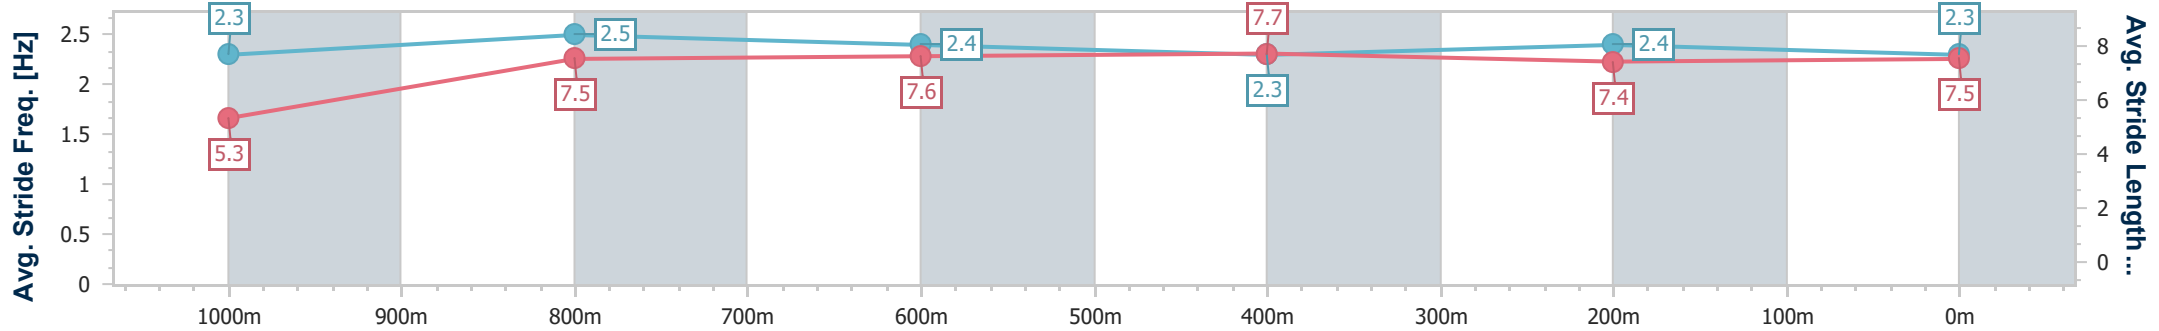

Horse/Jockey Name	Luvarchie
Final Rank	4
Fastest Section Time (Section)	0:08.29 (Overall)
Top Speed [km/h] (Section)	69.6 (1000m)
Race State	Finished

Ipswich QLD Professional
Race 4: BANK OF QUEENSLAND WINSTON GLADES
BENCHMARK 70 Handicap - 1100m

24 July 2024 - 13:43

Track Rating: Good 4, Weather: Fine, Rail Position: True

Section	Overall	1000m	800m	600m	400m	200m
Section Times	1:03.54 [4] (0:08.29)	0:55.25 [4] (0:10.50)	0:44.75 [3] (0:10.81)	0:33.94 [3] (0:11.06)	0:22.88 [3] (0:11.23)	0:11.65 [3] (0:11.65)
Average Speed [km/h]	43.4	68.7	66.6	64.8	63.8	61.8
Top Speed [km/h]	65.8	69.6	67.7	66.7	64.7	63.7
Avg. Dist. to Rail [m]	7.3	1.7	0.7	0.4	1.0	2.5
Avg. Stride Freq. [Hz]	2.3	2.5	2.4	2.3	2.4	2.3
Avg. Stride Length [m]	5.3	7.5	7.6	7.7	7.4	7.5

- [ ] Ranking at each section and finish
- -.-.- No data available at this section
- NA No data available