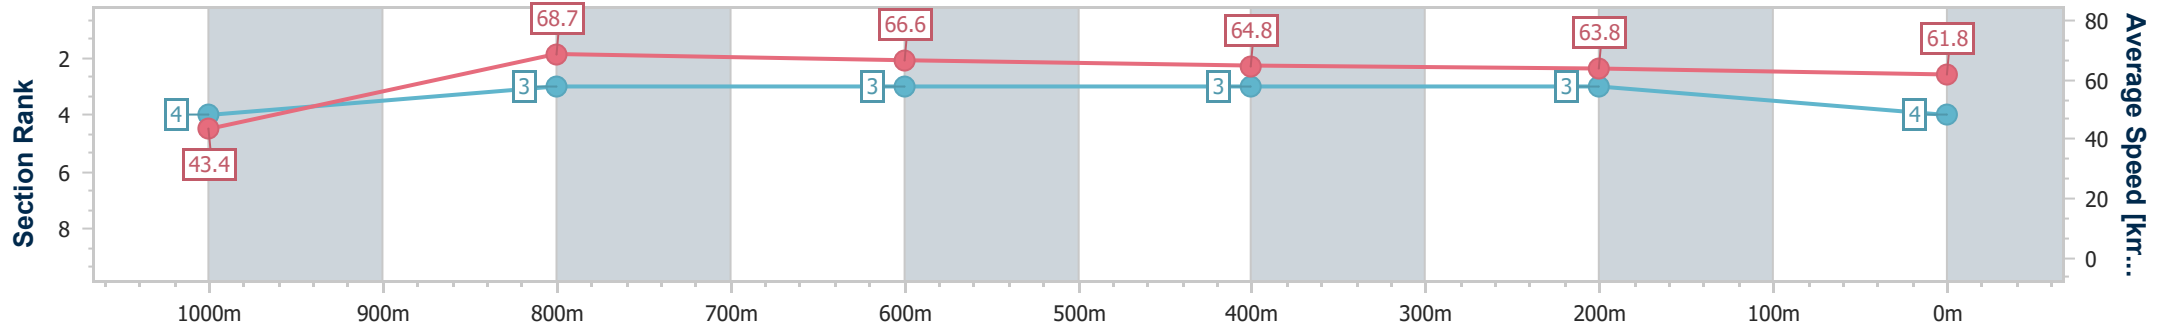

Horse/Jockey Name	Luvarchie
Final Rank	4
Fastest Section Time (Section)	0:08.29 (Overall)
Top Speed [km/h] (Section)	69.6 (1000m)
Race State	Finished

Ipswich QLD Professional
Race 4: BANK OF QUEENSLAND WINSTON GLADES
BENCHMARK 70 Handicap - 1100m

24 July 2024 - 13:43

Track Rating: Good 4, Weather: Fine, Rail Position: True

Section	Overall	1000m	800m	600m	400m	200m
Section Times	1:03.54 [4] (0:08.29)	0:55.25 [4] (0:10.50)	0:44.75 [3] (0:10.81)	0:33.94 [3] (0:11.06)	0:22.88 [3] (0:11.23)	0:11.65 [3] (0:11.65)
Average Speed [km/h]	43.4	68.7	66.6	64.8	63.8	61.8
Top Speed [km/h]	65.8	69.6	67.7	66.7	64.7	63.7
Avg. Dist. to Rail [m]	7.3	1.7	0.7	0.4	1.0	2.5
Avg. Stride Freq. [Hz]	2.3	2.5	2.4	2.3	2.4	2.3
Avg. Stride Length [m]	5.3	7.5	7.6	7.7	7.4	7.5

- [ ] Ranking at each section and finish
- -.-.- No data available at this section
- NA No data available