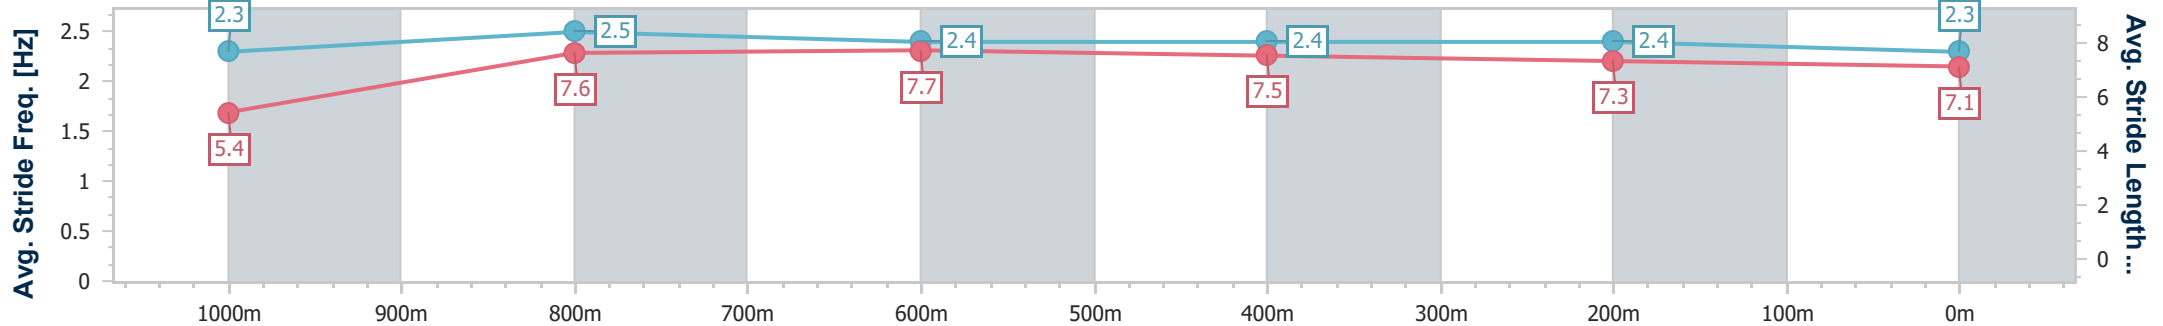

Ipswich QLD Professional
 Race 4: BANK OF QUEENSLAND WINSTON GLADES
 BENCHMARK 70 Handicap - 1100m

24 July 2024 - 13:43

Track Rating: Good 4, Weather: Fine, Rail Position: True

Section	Overall	1000m	800m	600m	400m	200m
Section Times	1:03.88 [8] (0:08.19)	0:55.69 [2] (0:10.40)	0:45.29 [1] (0:10.71)	0:34.58 [1] (0:11.07)	0:23.51 [1] (0:11.27)	0:12.24 [2] (0:12.24)
Average Speed [km/h]	43.9	69.2	67.0	64.3	63.1	58.9
Top Speed [km/h]	66.7	69.8	69.4	65.6	64.6	61.8
Avg. Dist. to Rail [m]	6.2	1.7	1.4	1.6	2.4	2.0
Avg. Stride Freq. [Hz]	2.4	2.6	2.5	2.4	2.4	2.3
Avg. Stride Length [m]	5.1	7.5	7.6	7.4	7.3	7.1

- [] Ranking at each section and finish
- .-.- No data available at this section
- NA No data available

Horse/Jockey Name	Ain't She Lovely
Final Rank	9
Fastest Section Time (Section)	0:08.31 (Overall)
Top Speed [km/h] (Section)	68.5 (1000m)
Race State	Finished

Ipswich QLD Professional
 Race 4: BANK OF QUEENSLAND WINSTON GLADES
 BENCHMARK 70 Handicap - 1100m

24 July 2024 - 13:43

Track Rating: Good 4, Weather: Fine, Rail Position: True

Section	Overall	1000m	800m	600m	400m	200m
Section Times	1:04.13 [9] (0:08.31)	0:55.82 [5] (0:10.69)	0:45.13 [5] (0:10.73)	0:34.40 [4] (0:11.02)	0:23.38 [4] (0:11.29)	0:12.09 [6] (0:12.09)
Average Speed [km/h]	43.2	67.4	66.6	64.8	63.4	59.5
Top Speed [km/h]	63.8	68.5	68.1	66.6	63.9	62.9
Avg. Dist. to Rail [m]	2.1	0.3	1.6	1.7	1.0	0.2
Avg. Stride Freq. [Hz]	2.3	2.5	2.4	2.4	2.4	2.3
Avg. Stride Length [m]	5.4	7.6	7.7	7.5	7.3	7.1

- [] Ranking at each section and finish
- .-.- No data available at this section
- NA No data available