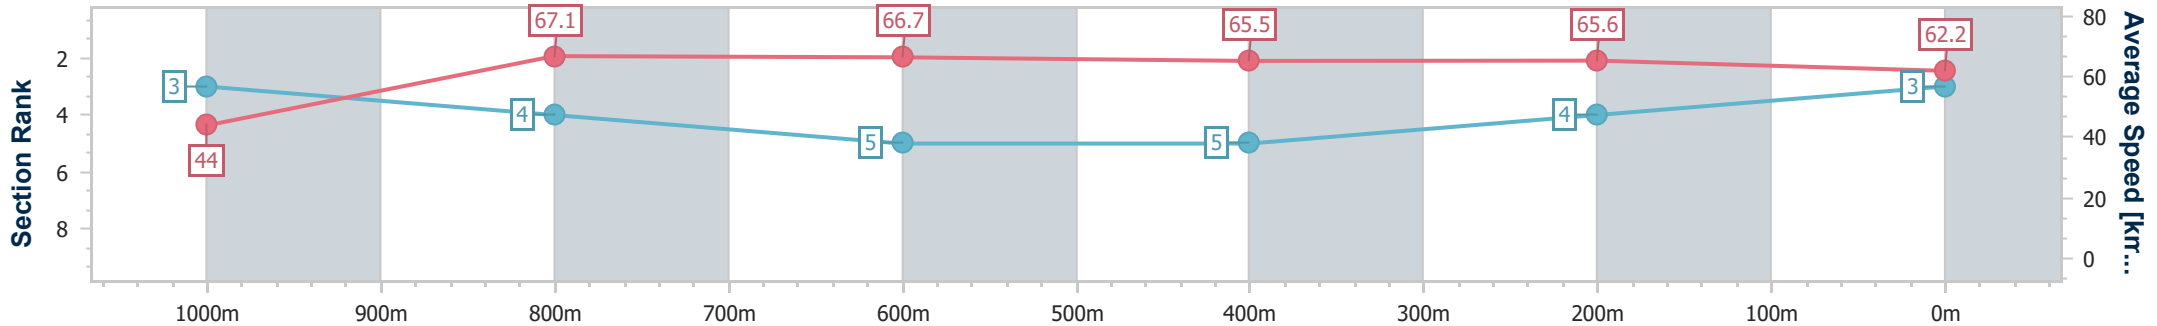

Horse/Jockey Name	Burnish Gold
Final Rank	3
Fastest Section Time (Section)	0:08.22 (Overall)
Top Speed [km/h] (Section)	68.5 (1000m)
Race State	Finished

Ipswich QLD Professional
Race 4: BANK OF QUEENSLAND WINSTON GLADES
BENCHMARK 70 Handicap - 1100m

24 July 2024 - 13:43

Track Rating: Good 4, Weather: Fine, Rail Position: True

Section	Overall	1000m	800m	600m	400m	200m
Section Times	1:03.49 [3] (0:08.22)	0:55.27 [3] (0:10.74)	0:44.53 [4] (0:10.86)	0:33.67 [5] (0:11.02)	0:22.65 [5] (0:11.09)	0:11.56 [4]
Average Speed [km/h]	44.0	67.1	66.7	65.5	65.6	62.2
Top Speed [km/h]	64.1	68.5	68.4	66.3	65.9	64.8
Avg. Dist. to Rail [m]	4.7	1.9	0.6	1.0	2.9	5.8
Avg. Stride Freq. [Hz]	2.3	2.5	2.5	2.5	2.5	2.4
Avg. Stride Length [m]	5.4	7.4	7.4	7.3	7.3	7.1

- [ ] Ranking at each section and finish
- -.-.- No data available at this section
- NA No data available