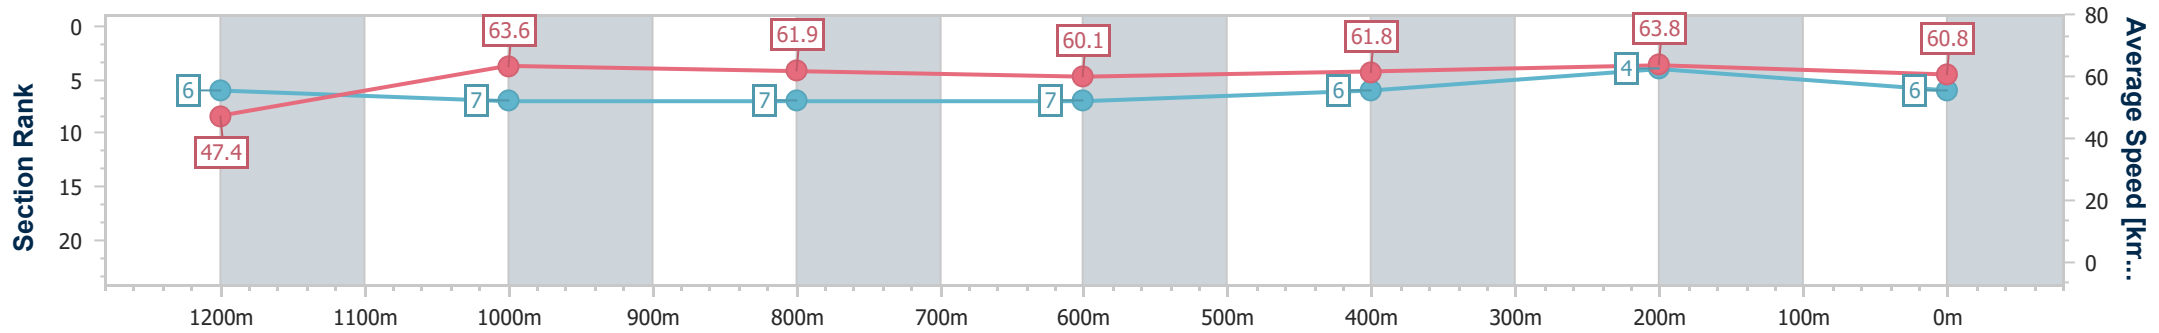

Ipswich QLD Professional

Race 7: GRASON PARK Maiden Handicap - 1350m

24 July 2024 - 15:28

Track Rating: Good 4, Weather: Fine, Rail Position: True

Section	Overall	1200m	1000m	800m	600m	400m	200m
Section Times	1:21.22 [6] (0:11.36)	1:09.86 [6] (0:11.37)	0:58.49 [7] (0:11.63)	0:46.86 [7] (0:12.02)	0:34.84 [7] (0:11.68)	0:23.16 [6] (0:11.37)	0:11.79 [4] (0:11.79)
Average Speed [km/h]	47.4	63.6	61.9	60.1	61.8	63.8	60.8
Top Speed [km/h]	65.9	65.6	63.7	60.4	64.1	64.4	62.3
Avg. Dist. to Rail [m]	3.3	0.8	0.7	0.4	1.0	2.0	4.0
Avg. Stride Freq. [Hz]	2.3	2.3	2.2	2.2	2.2	2.3	2.3
Avg. Stride Length [m]	5.8	7.7	7.7	7.7	7.7	7.8	7.5