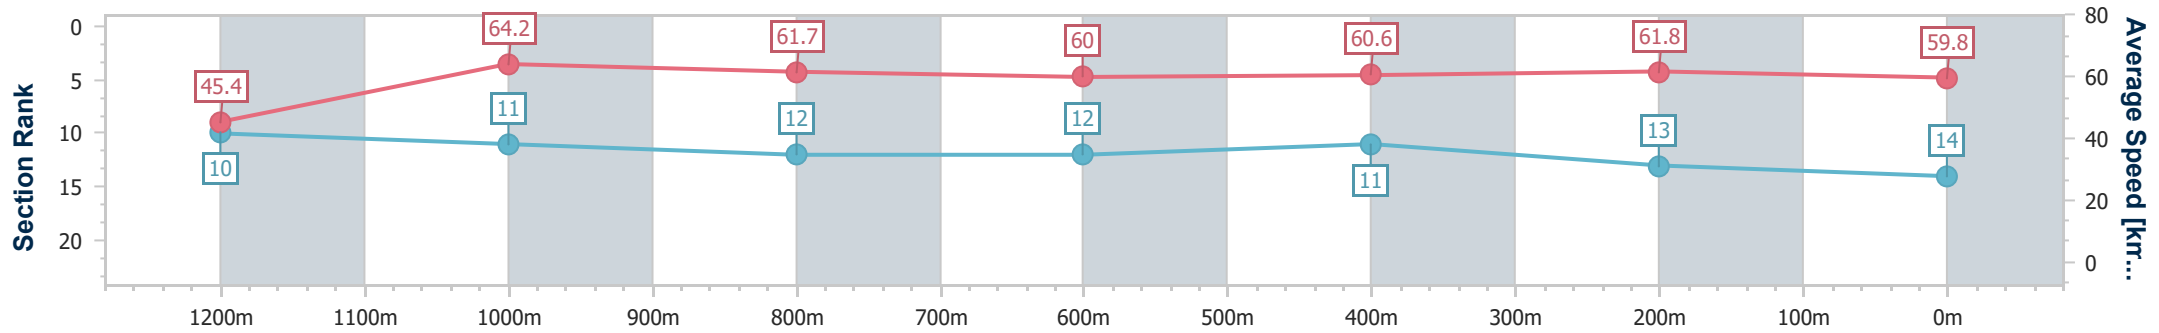

- [] Ranking at each section and finish
- .-.- No data available at this section
- NA No data available

Horse/Jockey Name	Bluffy'o
Final Rank	14
Fastest Section Time (Section)	0:11.25 (1200m)
Top Speed [km/h] (Section)	66.1 (1200m)
Race State	Finished

Ipswich QLD Professional

Race 7: GRASON PARK Maiden Handicap - 1350m

24 July 2024 - 15:28

Track Rating: Good 4, Weather: Fine, Rail Position: True

Section	Overall	1200m	1000m	800m	600m	400m	200m
Section Times	1:22.53 [14] (0:11.92)	1:10.61 [10] (0:11.25)	0:59.36 [11] (0:11.70)	0:47.66 [12] (0:12.01)	0:35.65 [12] (0:11.88)	0:23.77 [11] (0:11.69)	0:12.08 [13] (0:12.08)
Average Speed [km/h]	45.4	64.2	61.7	60.0	60.6	61.8	59.8
Top Speed [km/h]	65.1	66.1	62.9	61.2	61.8	62.2	61.1
Avg. Dist. to Rail [m]	6.6	2.7	0.9	0.3	0.6	0.9	3.3
Avg. Stride Freq. [Hz]	2.3	2.4	2.3	2.3	2.3	2.4	2.3
Avg. Stride Length [m]	5.6	7.4	7.4	7.4	7.3	7.3	7.2

- [] Ranking at each section and finish
- .-.- No data available at this section
- NA No data available