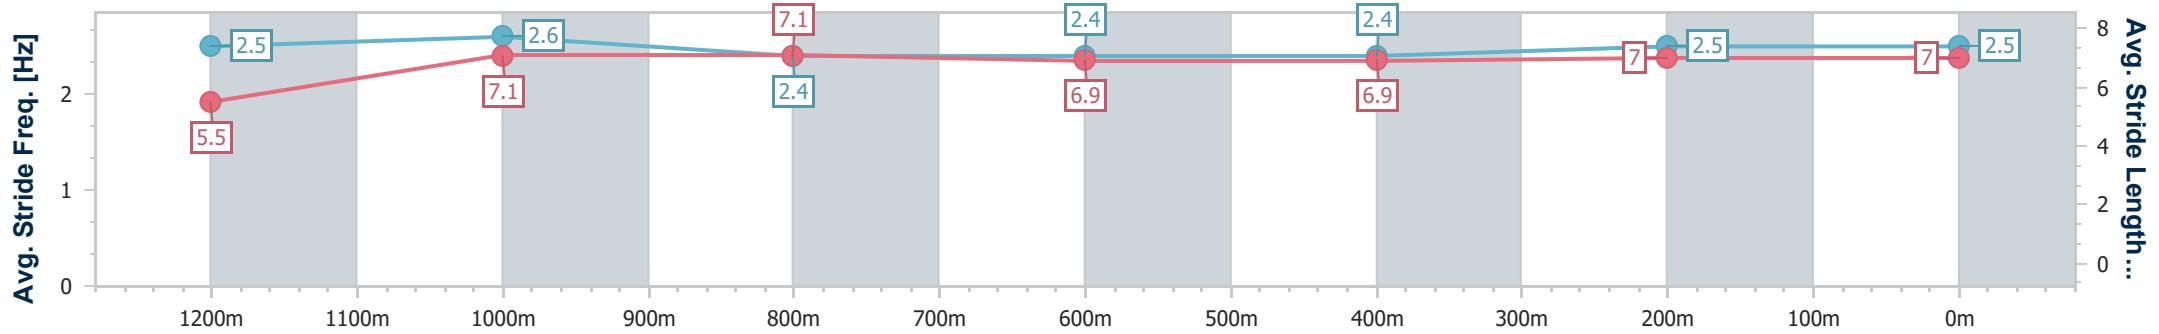

Ipswich QLD Professional

Race 7: GRASON PARK Maiden Handicap - 1350m

24 July 2024 - 15:28

Track Rating: Good 4, Weather: Fine, Rail Position: True

Section	Overall	1200m	1000m	800m	600m	400m	200m
Section Times	1:21.04 [3] (0:11.24)	1:09.80 [4] (0:10.93)	0:58.87 [3] (0:11.60)	0:47.27 [3] (0:12.10)	0:35.17 [4] (0:12.08)	0:23.09 [4] (0:11.48)	0:11.61 [5] (0:11.61)
Average Speed [km/h]	48.2	65.8	62.1	59.3	59.5	62.3	62.0
Top Speed [km/h]	65.9	67.5	64.0	61.1	60.3	64.1	64.0
Avg. Dist. to Rail [m]	2.2	0.8	0.3	0.4	0.8	0.9	1.0
Avg. Stride Freq. [Hz]	2.5	2.6	2.4	2.4	2.4	2.5	2.5
Avg. Stride Length [m]	5.5	7.1	7.1	6.9	6.9	7.0	7.0