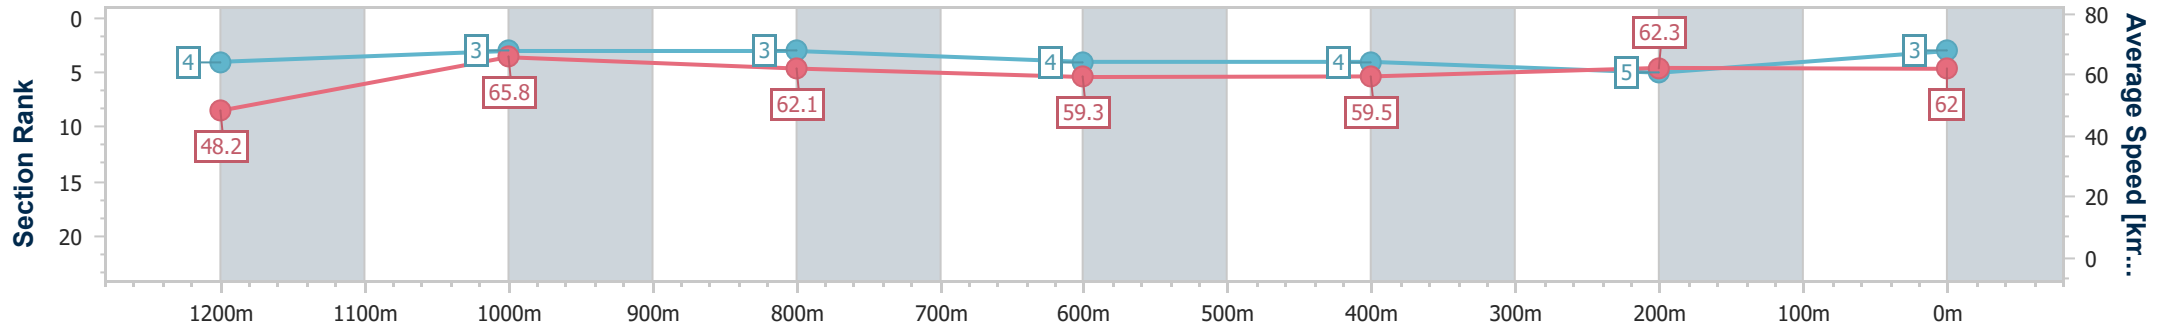

Ipswich QLD Professional

Race 7: GRASON PARK Maiden Handicap - 1350m

24 July 2024 - 15:28

Track Rating: Good 4, Weather: Fine, Rail Position: True

Section	Overall	1200m	1000m	800m	600m	400m	200m
Section Times	1:21.04 [3] (0:11.24)	1:09.80 [4] (0:10.93)	0:58.87 [3] (0:11.60)	0:47.27 [3] (0:12.10)	0:35.17 [4] (0:12.08)	0:23.09 [4] (0:11.48)	0:11.61 [5] (0:11.61)
Average Speed [km/h]	48.2	65.8	62.1	59.3	59.5	62.3	62.0
Top Speed [km/h]	65.9	67.5	64.0	61.1	60.3	64.1	64.0
Avg. Dist. to Rail [m]	2.2	0.8	0.3	0.4	0.8	0.9	1.0
Avg. Stride Freq. [Hz]	2.5	2.6	2.4	2.4	2.4	2.5	2.5
Avg. Stride Length [m]	5.5	7.1	7.1	6.9	6.9	7.0	7.0