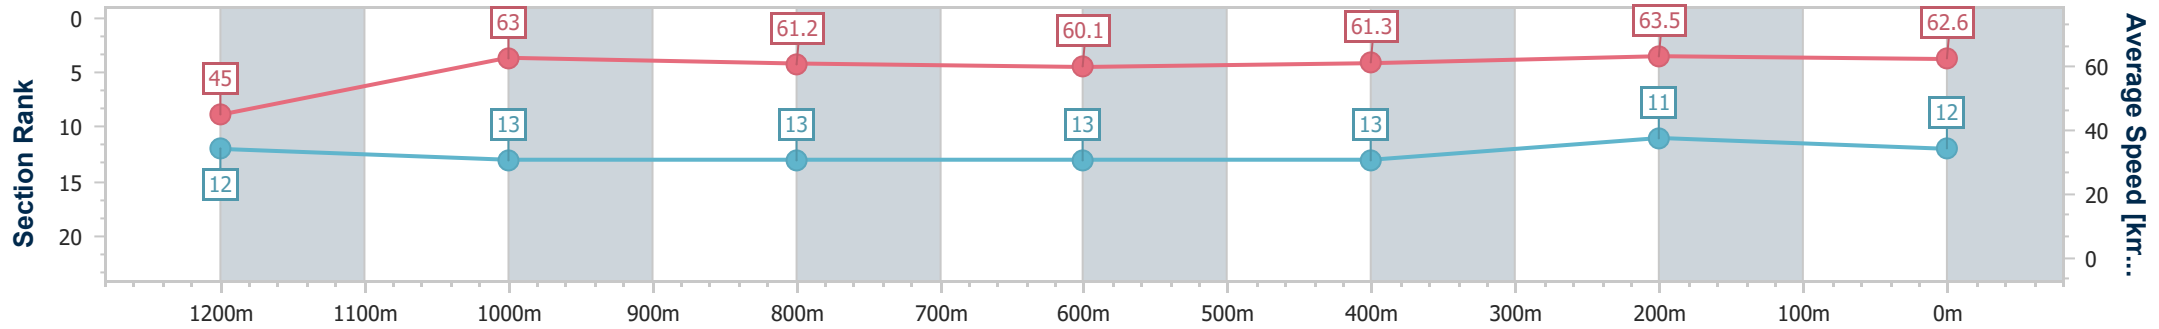

Ipswich QLD Professional

Race 7: GRASON PARK Maiden Handicap - 1350m

24 July 2024 - 15:28

Track Rating: Good 4, Weather: Fine, Rail Position: True

Section	Overall	1200m	1000m	800m	600m	400m	200m
Section Times	1:21.87 [12] (0:12.00)	1:09.87 [12] (0:11.43)	0:58.44 [13] (0:11.79)	0:46.65 [13] (0:11.98)	0:34.67 [13] (0:11.80)	0:22.87 [13] (0:11.37)	0:11.50 [11] (0:11.50)
Average Speed [km/h]	45.0	63.0	61.2	60.1	61.3	63.5	62.6
Top Speed [km/h]	62.7	64.4	62.3	61.5	64.0	64.4	65.2
Avg. Dist. to Rail [m]	10.5	2.2	0.3	0.2	1.0	1.2	3.7
Avg. Stride Freq. [Hz]	2.1	2.2	2.2	2.1	2.2	2.2	2.2
Avg. Stride Length [m]	6.0	7.8	7.9	7.8	7.9	8.0	7.9