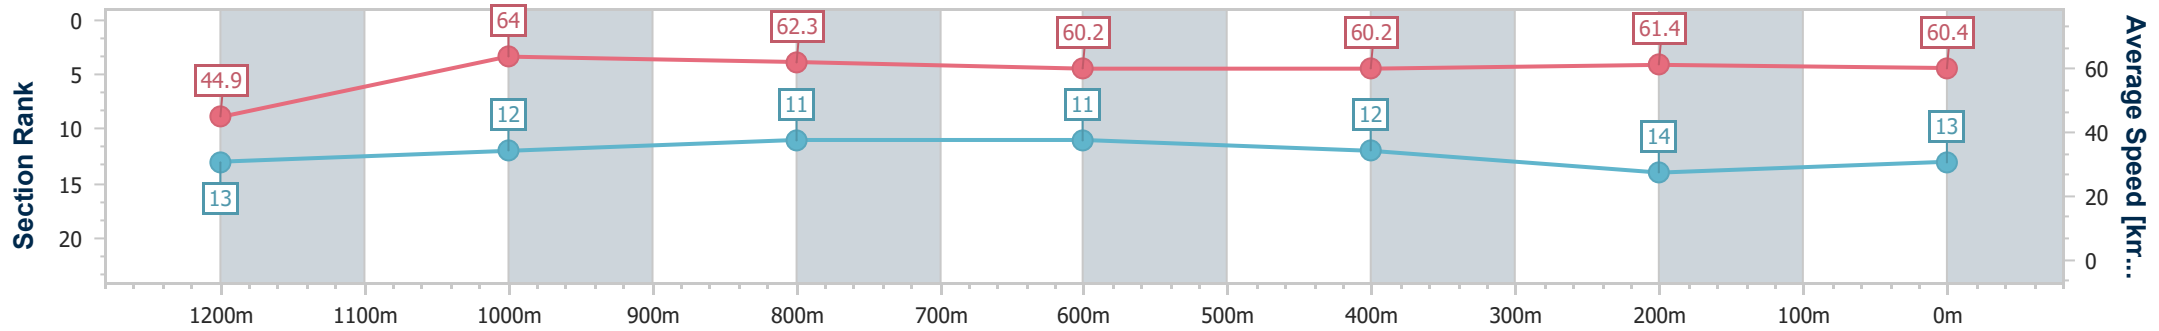

Ipswich QLD Professional

Race 7: GRASON PARK Maiden Handicap - 1350m

24 July 2024 - 15:28

Track Rating: Good 4, Weather: Fine, Rail Position: True

Section	Overall	1200m	1000m	800m	600m	400m	200m
Section Times	1:22.41 [13] (0:12.08)	1:10.33 [13] (0:11.26)	0:59.07 [12] (0:11.53)	0:47.54 [11] (0:11.94)	0:35.60 [11] (0:11.99)	0:23.61 [12] (0:11.67)	0:11.94 [14] (0:11.94)
Average Speed [km/h]	44.9	64.0	62.3	60.2	60.2	61.4	60.4
Top Speed [km/h]	64.4	65.1	63.9	60.9	61.1	62.1	61.7
Avg. Dist. to Rail [m]	5.4	0.8	0.2	0.4	0.3	0.5	1.1
Avg. Stride Freq. [Hz]	2.3	2.3	2.3	2.2	2.2	2.3	2.2
Avg. Stride Length [m]	5.5	7.8	7.7	7.6	7.5	7.5	7.5

- [] Ranking at each section and finish
- .-.- No data available at this section
- NA No data available

Horse/Jockey Name	Bluffy'o
Final Rank	14
Fastest Section Time (Section)	0:11.25 (1200m)
Top Speed [km/h] (Section)	66.1 (1200m)
Race State	Finished