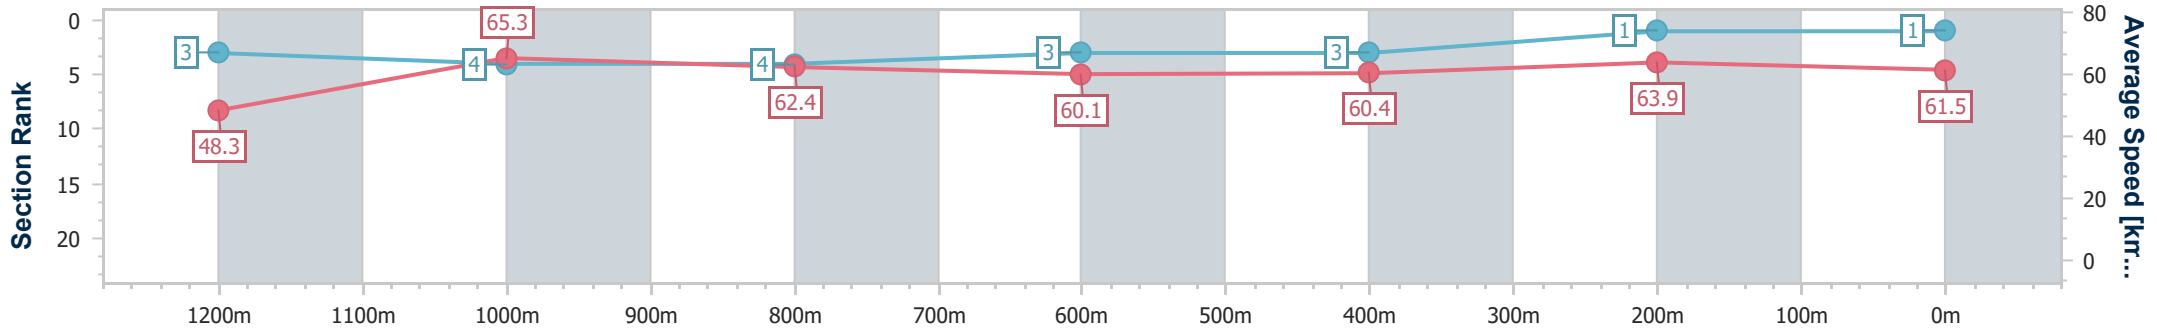

Ipswich QLD Professional

Race 7: GRASON PARK Maiden Handicap - 1350m

24 July 2024 - 15:28

Track Rating: Good 4, Weather: Fine, Rail Position: True

Section	Overall	1200m	1000m	800m	600m	400m	200m
Section Times	1:20.77 [1] (0:11.19)	1:09.58 [3] (0:11.04)	0:58.54 [4] (0:11.58)	0:46.96 [4] (0:12.00)	0:34.96 [3] (0:11.93)	0:23.03 [3] (0:11.33)	0:11.70 [1] (0:11.70)
Average Speed [km/h]	48.3	65.3	62.4	60.1	60.4	63.9	61.5
Top Speed [km/h]	67.0	67.0	64.5	60.8	63.2	64.1	64.1
Avg. Dist. to Rail [m]	8.1	2.1	0.6	0.7	0.5	0.8	0.3
Avg. Stride Freq. [Hz]	2.2	2.4	2.3	2.3	2.3	2.4	2.4
Avg. Stride Length [m]	6.0	7.7	7.5	7.4	7.3	7.3	7.1