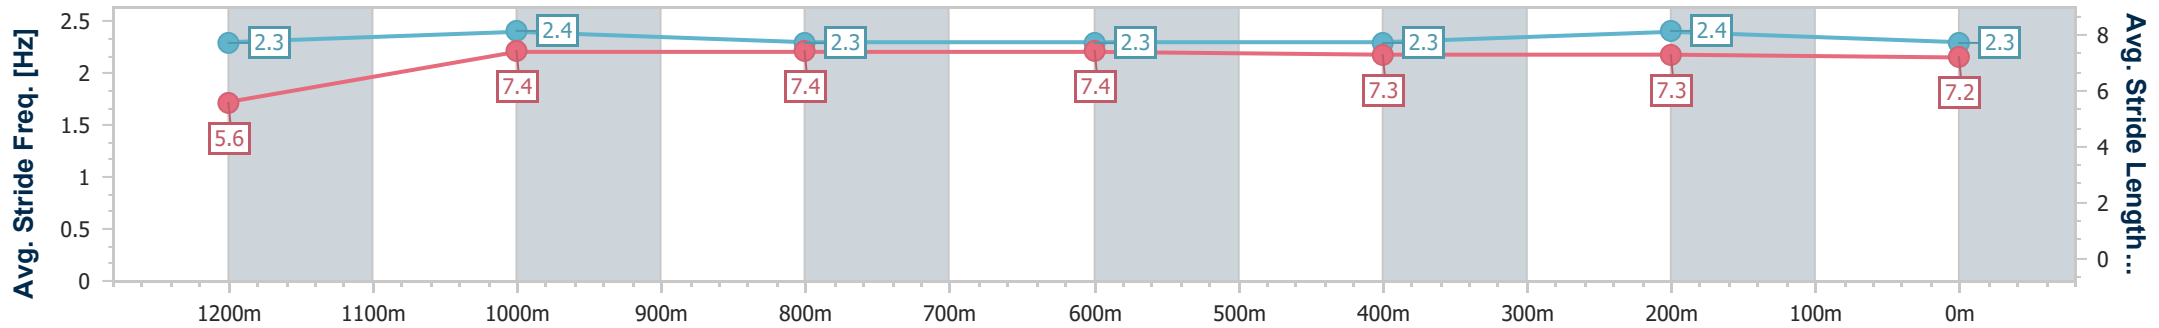

- [] Ranking at each section and finish
- .-.- No data available at this section
- NA No data available

Horse/Jockey Name	Bluffy'o
Final Rank	14
Fastest Section Time (Section)	0:11.25 (1200m)
Top Speed [km/h] (Section)	66.1 (1200m)
Race State	Finished

Ipswich QLD Professional

Race 7: GRASON PARK Maiden Handicap - 1350m

24 July 2024 - 15:28

Track Rating: Good 4, Weather: Fine, Rail Position: True

Section	Overall	1200m	1000m	800m	600m	400m	200m
Section Times	1:22.53 [14] (0:11.92)	1:10.61 [10] (0:11.25)	0:59.36 [11] (0:11.70)	0:47.66 [12] (0:12.01)	0:35.65 [12] (0:11.88)	0:23.77 [11] (0:11.69)	0:12.08 [13] (0:12.08)
Average Speed [km/h]	45.4	64.2	61.7	60.0	60.6	61.8	59.8
Top Speed [km/h]	65.1	66.1	62.9	61.2	61.8	62.2	61.1
Avg. Dist. to Rail [m]	6.6	2.7	0.9	0.3	0.6	0.9	3.3
Avg. Stride Freq. [Hz]	2.3	2.4	2.3	2.3	2.3	2.4	2.3
Avg. Stride Length [m]	5.6	7.4	7.4	7.4	7.3	7.3	7.2

- [] Ranking at each section and finish
- .-.- No data available at this section
- NA No data available