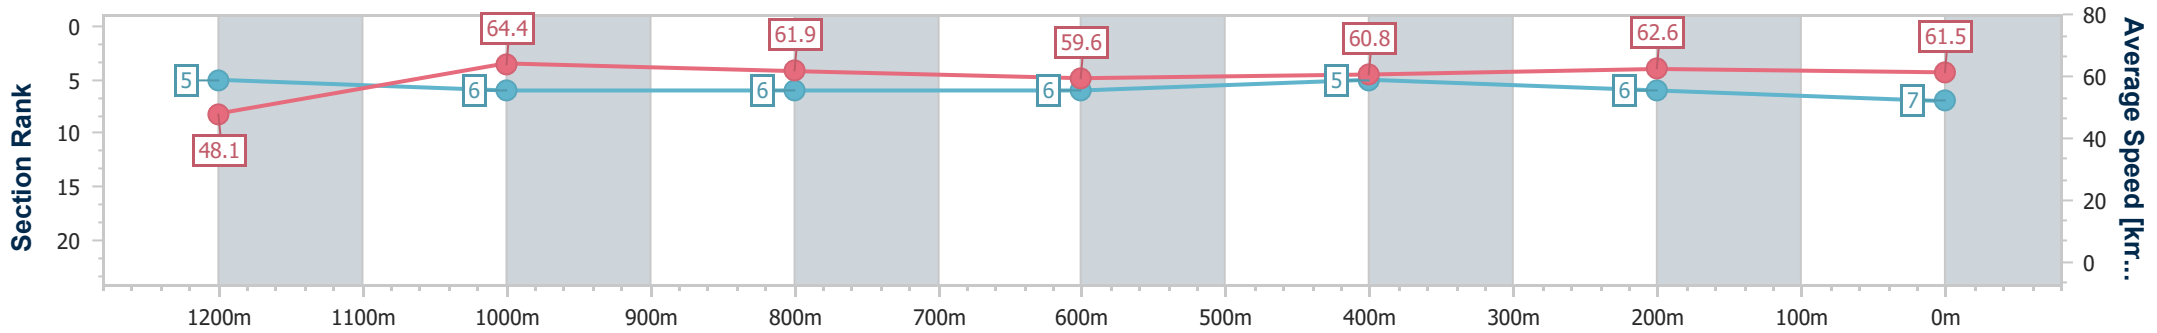

Ipswich QLD Professional

Race 7: GRASON PARK Maiden Handicap - 1350m

24 July 2024 - 15:28

Track Rating: Good 4, Weather: Fine, Rail Position: True

Section	Overall	1200m	1000m	800m	600m	400m	200m
Section Times	1:21.26 [7] (0:11.27)	1:09.99 [5] (0:11.18)	0:58.81 [6] (0:11.67)	0:47.14 [6] (0:12.04)	0:35.10 [6] (0:11.86)	0:23.24 [5] (0:11.51)	0:11.73 [6] (0:11.73)
Average Speed [km/h]	48.1	64.4	61.9	59.6	60.8	62.6	61.5
Top Speed [km/h]	65.8	65.8	63.7	60.2	62.6	63.2	63.3
Avg. Dist. to Rail [m]	6.0	2.1	0.5	0.2	0.3	0.8	2.9
Avg. Stride Freq. [Hz]	2.3	2.4	2.3	2.2	2.3	2.3	2.3
Avg. Stride Length [m]	5.8	7.5	7.5	7.4	7.4	7.4	7.4