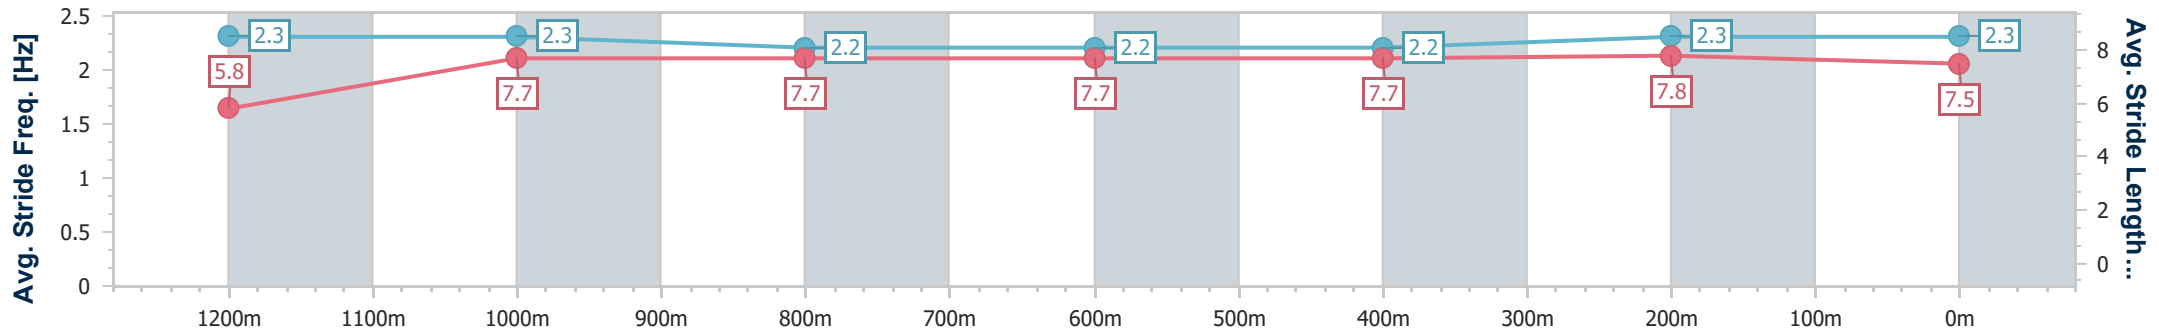

Ipswich QLD Professional

Race 7: GRASON PARK Maiden Handicap - 1350m

24 July 2024 - 15:28

Track Rating: Good 4, Weather: Fine, Rail Position: True

Section	Overall	1200m	1000m	800m	600m	400m	200m
Section Times	1:21.22 [6] (0:11.36)	1:09.86 [6] (0:11.37)	0:58.49 [7] (0:11.63)	0:46.86 [7] (0:12.02)	0:34.84 [7] (0:11.68)	0:23.16 [6] (0:11.37)	0:11.79 [4] (0:11.79)
Average Speed [km/h]	47.4	63.6	61.9	60.1	61.8	63.8	60.8
Top Speed [km/h]	65.9	65.6	63.7	60.4	64.1	64.4	62.3
Avg. Dist. to Rail [m]	3.3	0.8	0.7	0.4	1.0	2.0	4.0
Avg. Stride Freq. [Hz]	2.3	2.3	2.2	2.2	2.2	2.3	2.3
Avg. Stride Length [m]	5.8	7.7	7.7	7.7	7.7	7.8	7.5