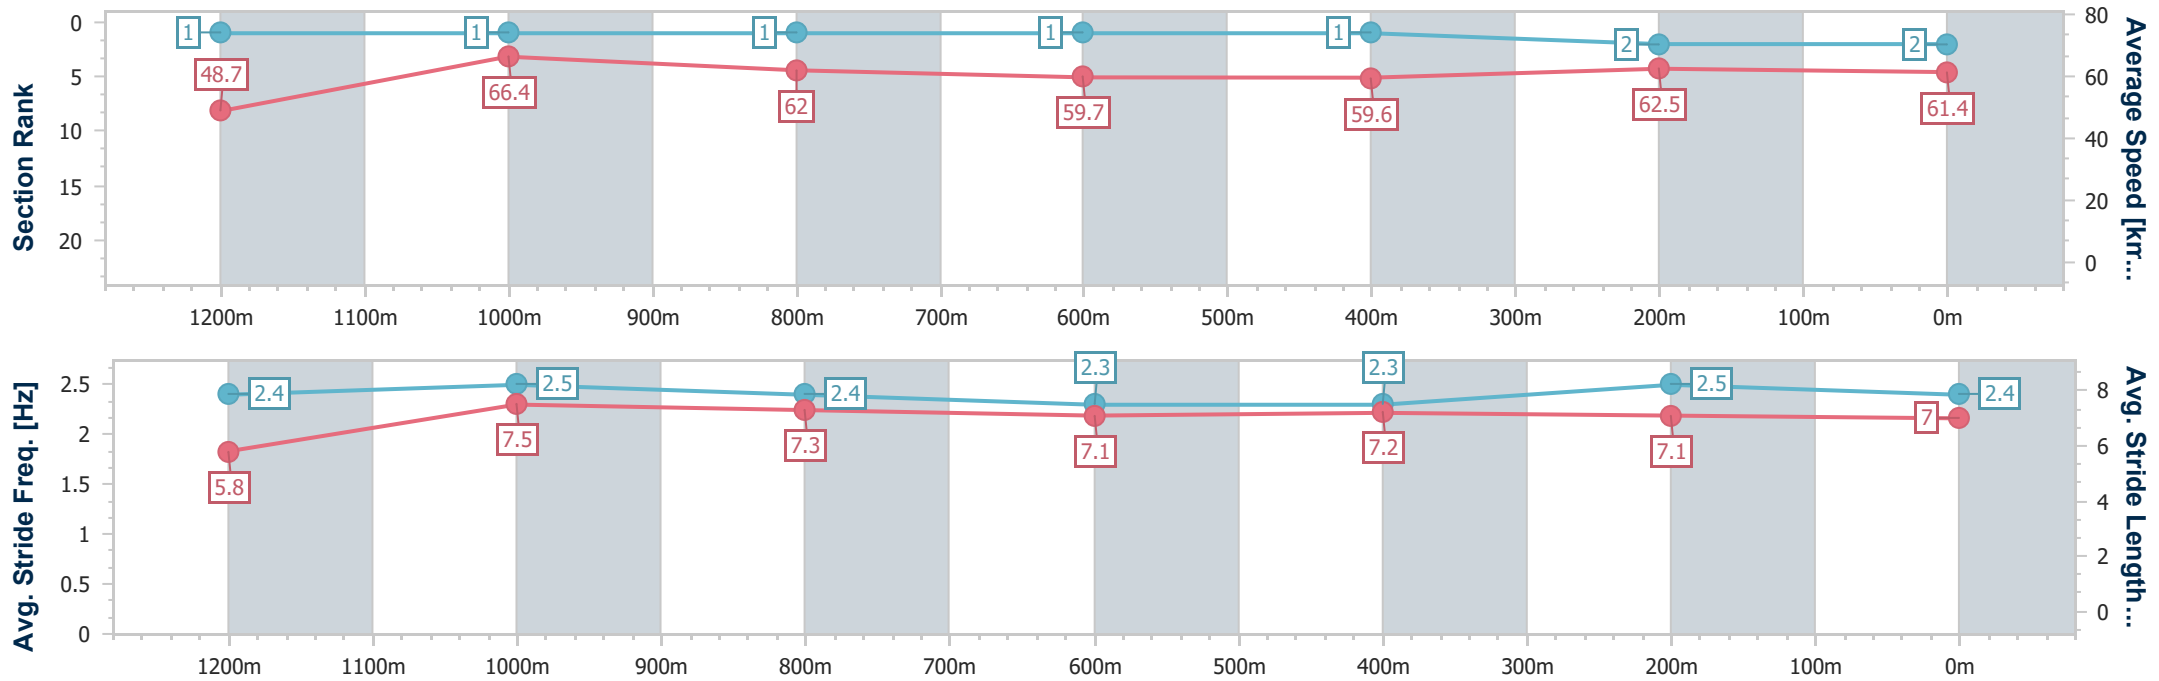

Ipswich QLD Professional

Race 7: GRASON PARK Maiden Handicap - 1350m

24 July 2024 - 15:28

Track Rating: Good 4, Weather: Fine, Rail Position: True

Section	Overall	1200m	1000m	800m	600m	400m	200m
Section Times	1:20.79 [2] (0:11.09)	1:09.70 [1] (0:10.89)	0:58.81 [1] (0:11.55)	0:47.26 [1] (0:12.02)	0:35.24 [1] (0:12.04)	0:23.20 [1] (0:11.49)	0:11.71 [2] (0:11.71)
Average Speed [km/h]	48.7	66.4	62.0	59.7	59.6	62.5	61.4
Top Speed [km/h]	67.0	66.9	64.3	60.7	60.9	63.7	63.3
Avg. Dist. to Rail [m]	10.1	3.2	0.8	0.8	1.2	0.8	0.6
Avg. Stride Freq. [Hz]	2.4	2.5	2.4	2.3	2.3	2.5	2.4
Avg. Stride Length [m]	5.8	7.5	7.3	7.1	7.2	7.1	7.0