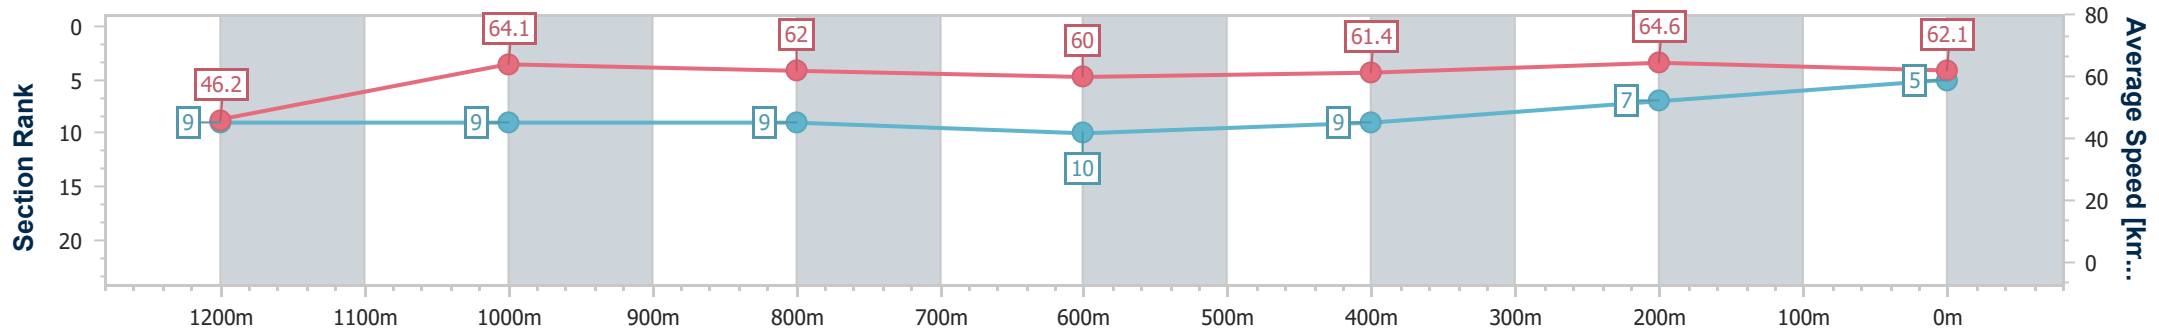

Ipswich QLD Professional

Race 7: GRASON PARK Maiden Handicap - 1350m

24 July 2024 - 15:28

Track Rating: Good 4, Weather: Fine, Rail Position: True

Section	Overall	1200m	1000m	800m	600m	400m	200m
Section Times	1:21.17 [5] (0:11.70)	1:09.47 [9] (0:11.25)	0:58.22 [9] (0:11.67)	0:46.55 [9] (0:11.98)	0:34.57 [10] (0:11.76)	0:22.81 [9] (0:11.23)	0:11.58 [7] (0:11.58)
Average Speed [km/h]	46.2	64.1	62.0	60.0	61.4	64.6	62.1
Top Speed [km/h]	65.7	65.6	63.1	61.4	63.0	66.4	63.8
Avg. Dist. to Rail [m]	2.9	1.1	0.7	0.3	0.7	2.4	5.3
Avg. Stride Freq. [Hz]	2.2	2.4	2.3	2.3	2.3	2.4	2.3
Avg. Stride Length [m]	5.8	7.5	7.5	7.4	7.5	7.6	7.4

- [] Ranking at each section and finish
- .-.- No data available at this section
- NA No data available

Horse/Jockey Name	Grape Expectations
Final Rank	6
Fastest Section Time (Section)	0:11.36 (Overall)
Top Speed [km/h] (Section)	65.9 (Overall)
Race State	Finished