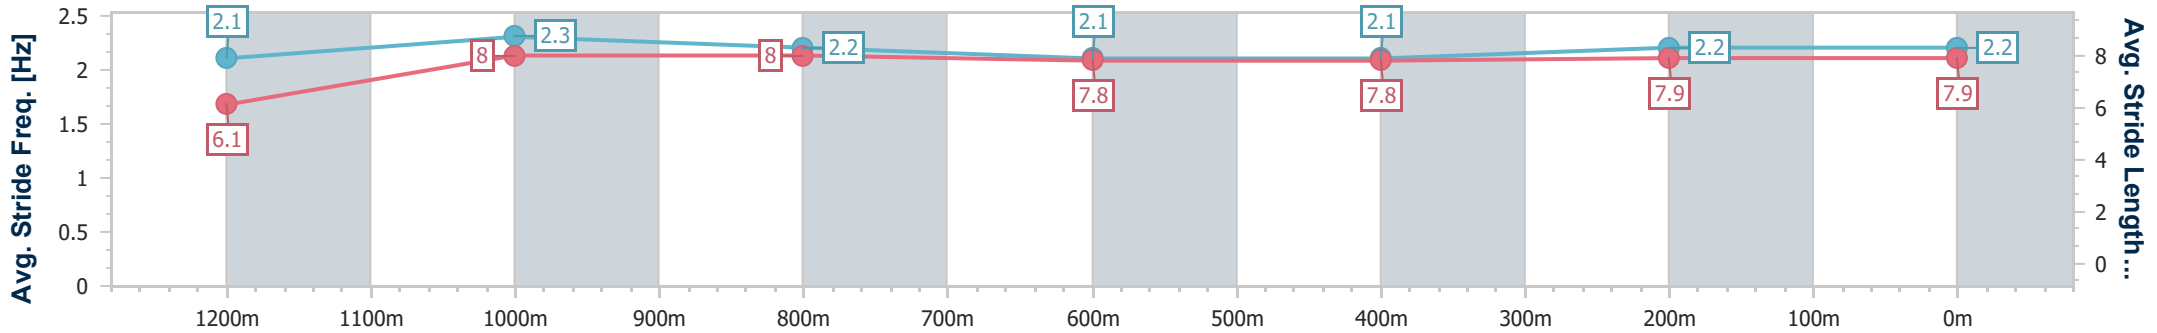

Ipswich QLD Professional

Race 7: GRASON PARK Maiden Handicap - 1350m

24 July 2024 - 15:28

Track Rating: Good 4, Weather: Fine, Rail Position: True

Section	Overall	1200m	1000m	800m	600m	400m	200m
Section Times	1:21.60 [9] (0:11.94)	1:09.66 [11] (0:10.95)	0:58.71 [8] (0:11.50)	0:47.21 [8] (0:12.02)	0:35.19 [8] (0:12.00)	0:23.19 [10] (0:11.57)	0:11.62 [10] (0:11.62)
Average Speed [km/h]	45.3	65.8	62.5	59.8	60.0	62.1	62.2
Top Speed [km/h]	64.9	67.2	64.9	60.4	61.7	63.3	63.5
Avg. Dist. to Rail [m]	4.9	0.8	0.6	0.4	0.2	0.9	3.8
Avg. Stride Freq. [Hz]	2.1	2.3	2.2	2.1	2.1	2.2	2.2
Avg. Stride Length [m]	6.1	8.0	8.0	7.8	7.8	7.9	7.9

- [] Ranking at each section and finish
- .-.- No data available at this section
- NA No data available

Horse/Jockey Name	Ready To Mingle
Final Rank	10
Fastest Section Time (Section)	0:10.91 (1200m)
Top Speed [km/h] (Section)	67.3 (1200m)
Race State	Finished