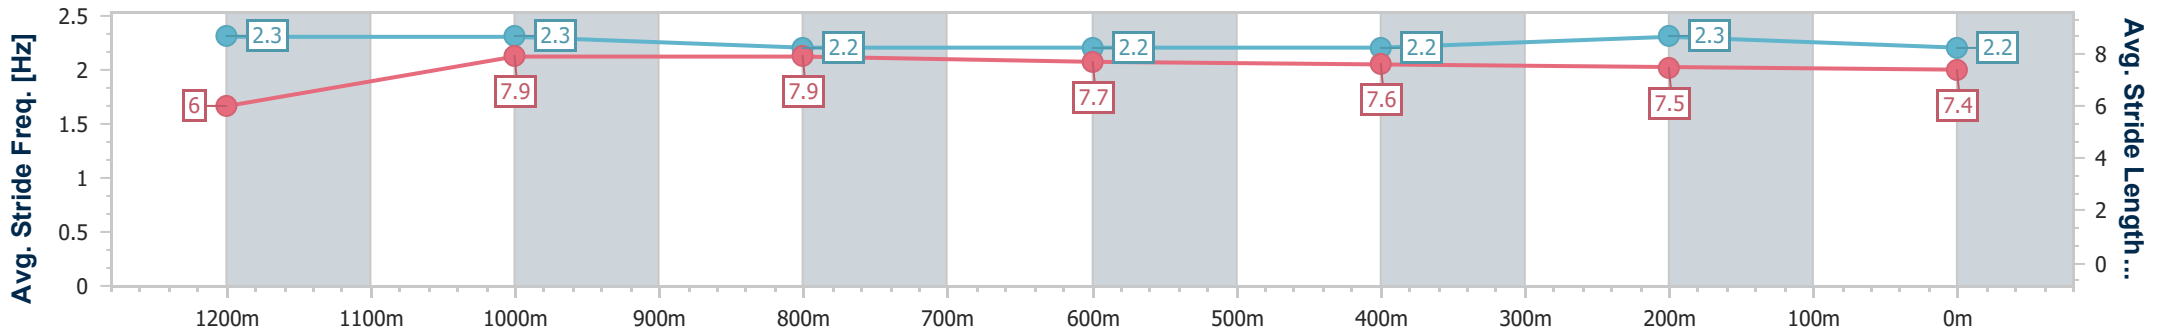

- [] Ranking at each section and finish
- .-.- No data available at this section
- NA No data available

Horse/Jockey Name	Ready To Mingle
Final Rank	10
Fastest Section Time (Section)	0:10.91 (1200m)
Top Speed [km/h] (Section)	67.3 (1200m)
Race State	Finished

Ipswich QLD Professional

Race 7: GRASON PARK Maiden Handicap - 1350m

24 July 2024 - 15:28

Track Rating: Good 4, Weather: Fine, Rail Position: True

Section	Overall	1200m	1000m	800m	600m	400m	200m
Section Times	1:21.67 [10] (0:11.14)	1:10.53 [2] (0:10.91)	0:59.62 [2] (0:11.56)	0:48.06 [2] (0:12.01)	0:36.05 [2] (0:12.06)	0:23.99 [2] (0:11.73)	0:12.26 [3] (0:12.26)
Average Speed [km/h]	48.6	66.2	62.4	60.0	60.0	61.2	58.7
Top Speed [km/h]	66.5	67.3	65.5	61.0	61.3	62.4	60.3
Avg. Dist. to Rail [m]	11.5	4.8	0.4	0.5	0.4	0.6	1.5
Avg. Stride Freq. [Hz]	2.3	2.3	2.2	2.2	2.2	2.3	2.2
Avg. Stride Length [m]	6.0	7.9	7.9	7.7	7.6	7.5	7.4

- [] Ranking at each section and finish
- .-.-.- No data available at this section
- NA No data available

Horse/Jockey Name	Duke Of Lancaster
Final Rank	11
Fastest Section Time (Section)	0:11.27 (1200m)
Top Speed [km/h] (Section)	66.1 (1200m)
Race State	Finished