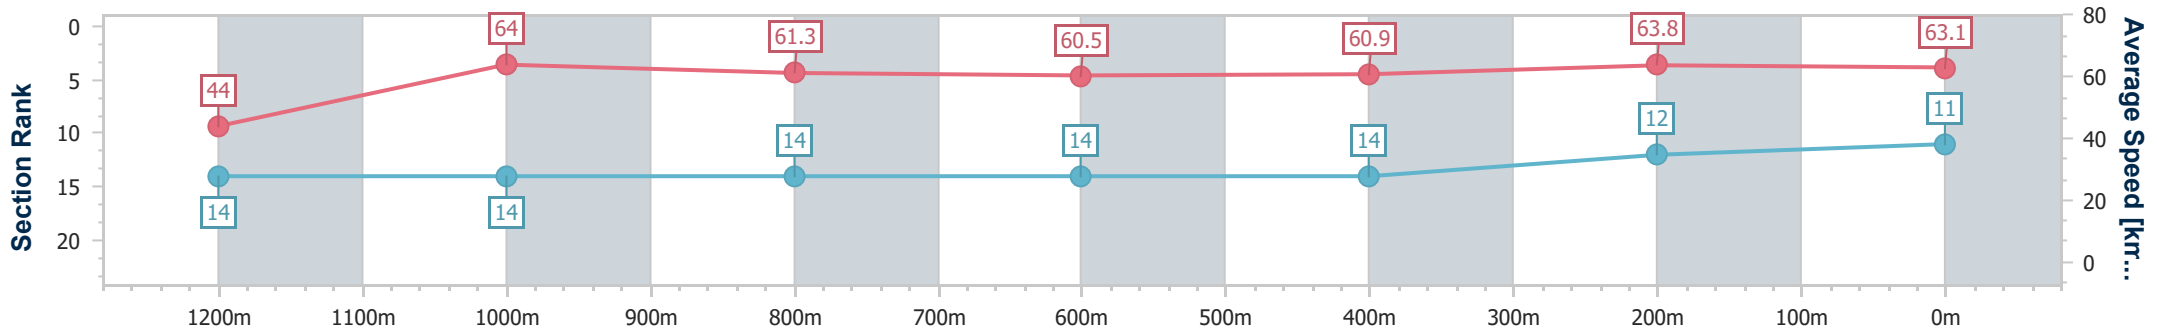

- [] Ranking at each section and finish
- .-.-.- No data available at this section
- NA No data available

Horse/Jockey Name	Duke Of Lancaster
Final Rank	11
Fastest Section Time (Section)	0:11.27 (1200m)
Top Speed [km/h] (Section)	66.1 (1200m)
Race State	Finished

Ipswich QLD Professional

Race 7: GRASON PARK Maiden Handicap - 1350m

24 July 2024 - 15:28

Track Rating: Good 4, Weather: Fine, Rail Position: True

Section	Overall	1200m	1000m	800m	600m	400m	200m
Section Times	1:21.84 [11] (0:12.33)	1:09.51 [14] (0:11.27)	0:58.24 [14] (0:11.74)	0:46.50 [14] (0:11.90)	0:34.60 [14] (0:11.82)	0:22.78 [14] (0:11.37)	0:11.41 [12] (0:11.41)
Average Speed [km/h]	44.0	64.0	61.3	60.5	60.9	63.8	63.1
Top Speed [km/h]	63.6	66.1	62.7	61.6	62.7	65.6	66.0
Avg. Dist. to Rail [m]	8.3	1.5	1.1	0.5	0.4	3.4	7.2
Avg. Stride Freq. [Hz]	2.3	2.4	2.4	2.3	2.3	2.4	2.4
Avg. Stride Length [m]	5.5	7.3	7.1	7.3	7.2	7.4	7.4