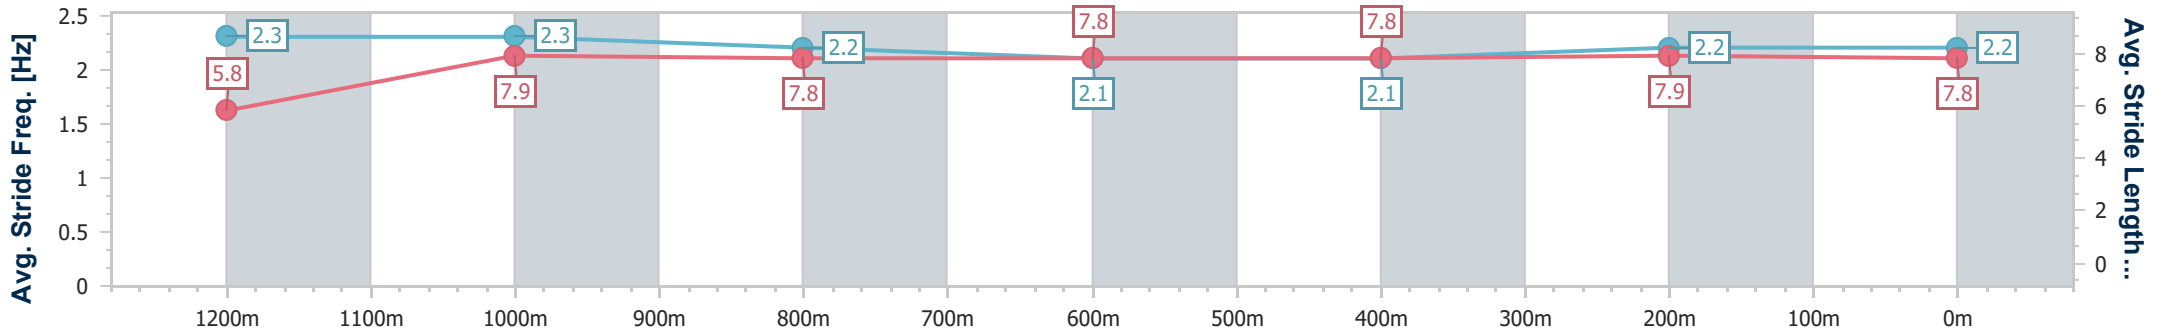

Ipswich QLD Professional

Race 7: GRASON PARK Maiden Handicap - 1350m

24 July 2024 - 15:28

Track Rating: Good 4, Weather: Fine, Rail Position: True

Section	Overall	1200m	1000m	800m	600m	400m	200m
Section Times	1:21.11 [4] (0:11.46)	1:09.65 [7] (0:10.96)	0:58.69 [5] (0:11.68)	0:47.01 [5] (0:12.03)	0:34.98 [5] (0:11.97)	0:23.01 [7] (0:11.54)	0:11.47 [8] (0:11.47)
Average Speed [km/h]	47.0	65.8	61.7	59.9	59.8	62.3	62.7
Top Speed [km/h]	66.5	67.7	63.3	61.0	60.9	64.2	63.8
Avg. Dist. to Rail [m]	2.7	0.7	0.3	0.4	0.6	0.7	0.4
Avg. Stride Freq. [Hz]	2.3	2.3	2.2	2.1	2.1	2.2	2.2
Avg. Stride Length [m]	5.8	7.9	7.8	7.8	7.8	7.9	7.8