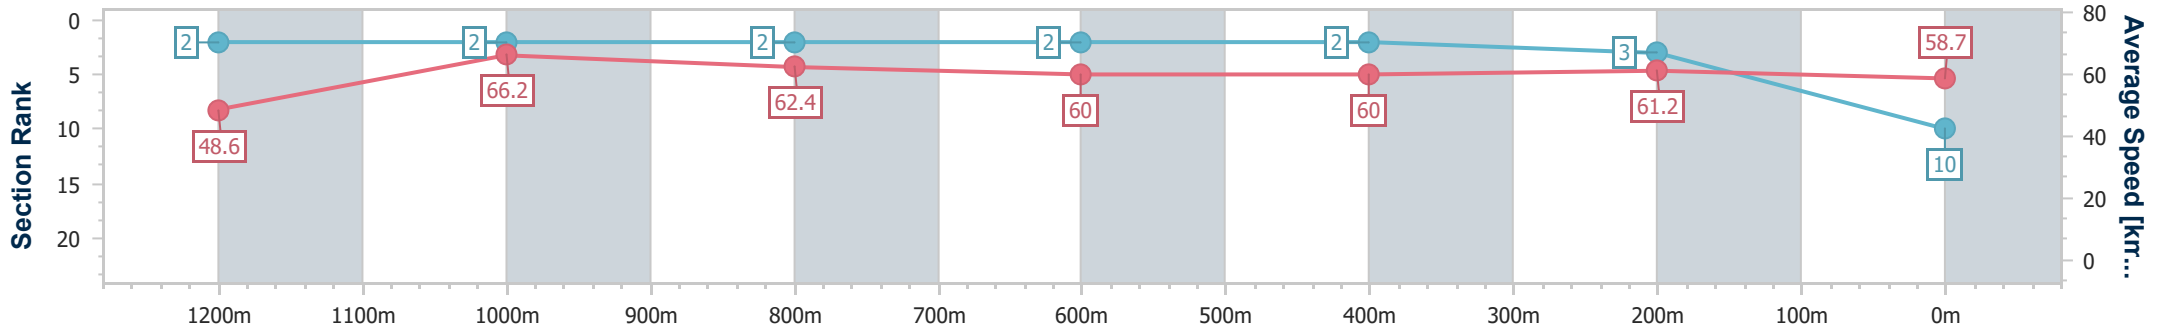

- [] Ranking at each section and finish
- .-.- No data available at this section
- NA No data available

Horse/Jockey Name	Ready To Mingle
Final Rank	10
Fastest Section Time (Section)	0:10.91 (1200m)
Top Speed [km/h] (Section)	67.3 (1200m)
Race State	Finished

Ipswich QLD Professional

Race 7: GRASON PARK Maiden Handicap - 1350m

24 July 2024 - 15:28

Track Rating: Good 4, Weather: Fine, Rail Position: True

Section	Overall	1200m	1000m	800m	600m	400m	200m
Section Times	1:21.67 [10] (0:11.14)	1:10.53 [2] (0:10.91)	0:59.62 [2] (0:11.56)	0:48.06 [2] (0:12.01)	0:36.05 [2] (0:12.06)	0:23.99 [2] (0:11.73)	0:12.26 [3] (0:12.26)
Average Speed [km/h]	48.6	66.2	62.4	60.0	60.0	61.2	58.7
Top Speed [km/h]	66.5	67.3	65.5	61.0	61.3	62.4	60.3
Avg. Dist. to Rail [m]	11.5	4.8	0.4	0.5	0.4	0.6	1.5
Avg. Stride Freq. [Hz]	2.3	2.3	2.2	2.2	2.2	2.3	2.2
Avg. Stride Length [m]	6.0	7.9	7.9	7.7	7.6	7.5	7.4

- [] Ranking at each section and finish
- .-.-.- No data available at this section
- NA No data available

Horse/Jockey Name	Duke Of Lancaster
Final Rank	11
Fastest Section Time (Section)	0:11.27 (1200m)
Top Speed [km/h] (Section)	66.1 (1200m)
Race State	Finished