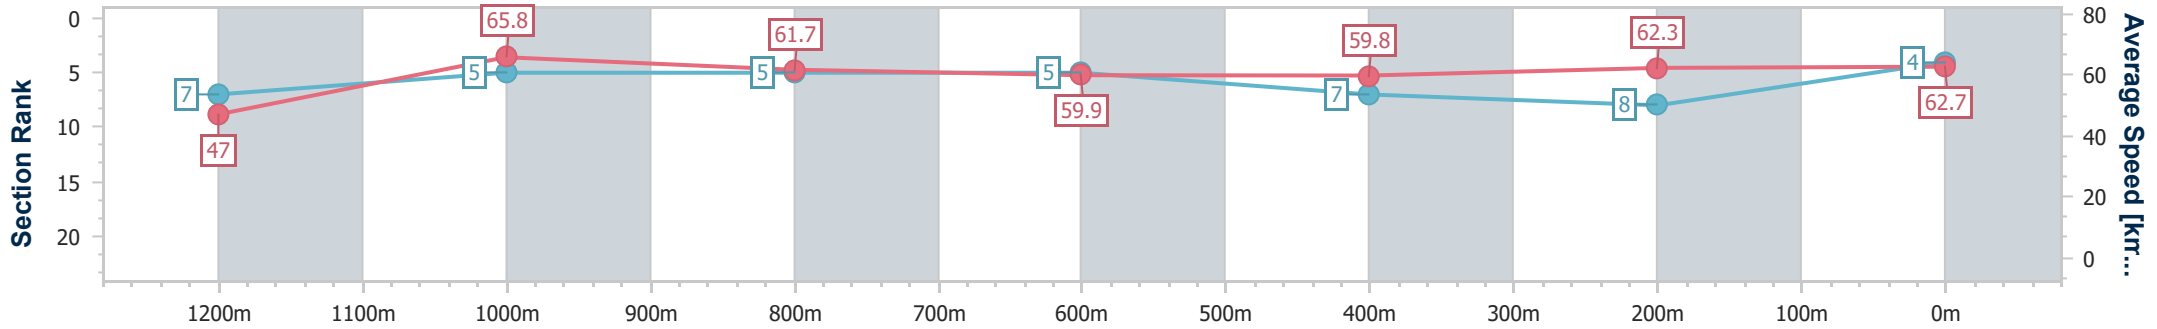

Ipswich QLD Professional

Race 7: GRASON PARK Maiden Handicap - 1350m

24 July 2024 - 15:28

Track Rating: Good 4, Weather: Fine, Rail Position: True

Section	Overall	1200m	1000m	800m	600m	400m	200m
Section Times	1:21.11 [4] (0:11.46)	1:09.65 [7] (0:10.96)	0:58.69 [5] (0:11.68)	0:47.01 [5] (0:12.03)	0:34.98 [5] (0:11.97)	0:23.01 [7] (0:11.54)	0:11.47 [8] (0:11.47)
Average Speed [km/h]	47.0	65.8	61.7	59.9	59.8	62.3	62.7
Top Speed [km/h]	66.5	67.7	63.3	61.0	60.9	64.2	63.8
Avg. Dist. to Rail [m]	2.7	0.7	0.3	0.4	0.6	0.7	0.4
Avg. Stride Freq. [Hz]	2.3	2.3	2.2	2.1	2.1	2.2	2.2
Avg. Stride Length [m]	5.8	7.9	7.8	7.8	7.8	7.9	7.8