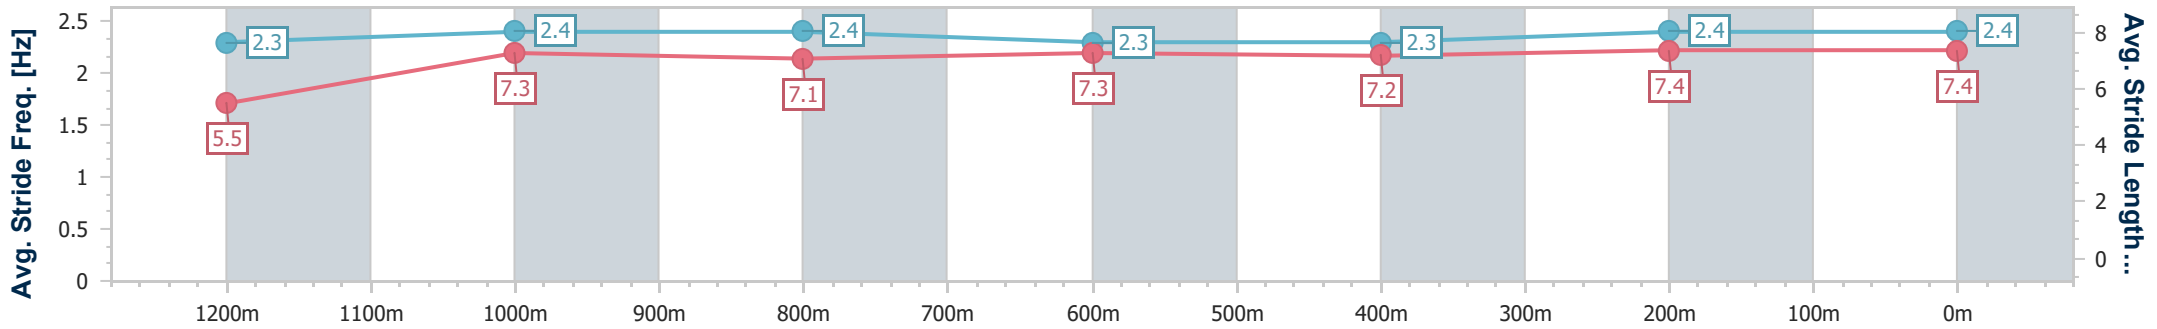

Ipswich QLD Professional

Race 7: GRASON PARK Maiden Handicap - 1350m

24 July 2024 - 15:28

Track Rating: Good 4, Weather: Fine, Rail Position: True

Section	Overall	1200m	1000m	800m	600m	400m	200m
Section Times	1:21.84 [11] (0:12.33)	1:09.51 [14] (0:11.27)	0:58.24 [14] (0:11.74)	0:46.50 [14] (0:11.90)	0:34.60 [14] (0:11.82)	0:22.78 [14] (0:11.37)	0:11.41 [12] (0:11.41)
Average Speed [km/h]	44.0	64.0	61.3	60.5	60.9	63.8	63.1
Top Speed [km/h]	63.6	66.1	62.7	61.6	62.7	65.6	66.0
Avg. Dist. to Rail [m]	8.3	1.5	1.1	0.5	0.4	3.4	7.2
Avg. Stride Freq. [Hz]	2.3	2.4	2.4	2.3	2.3	2.4	2.4
Avg. Stride Length [m]	5.5	7.3	7.1	7.3	7.2	7.4	7.4