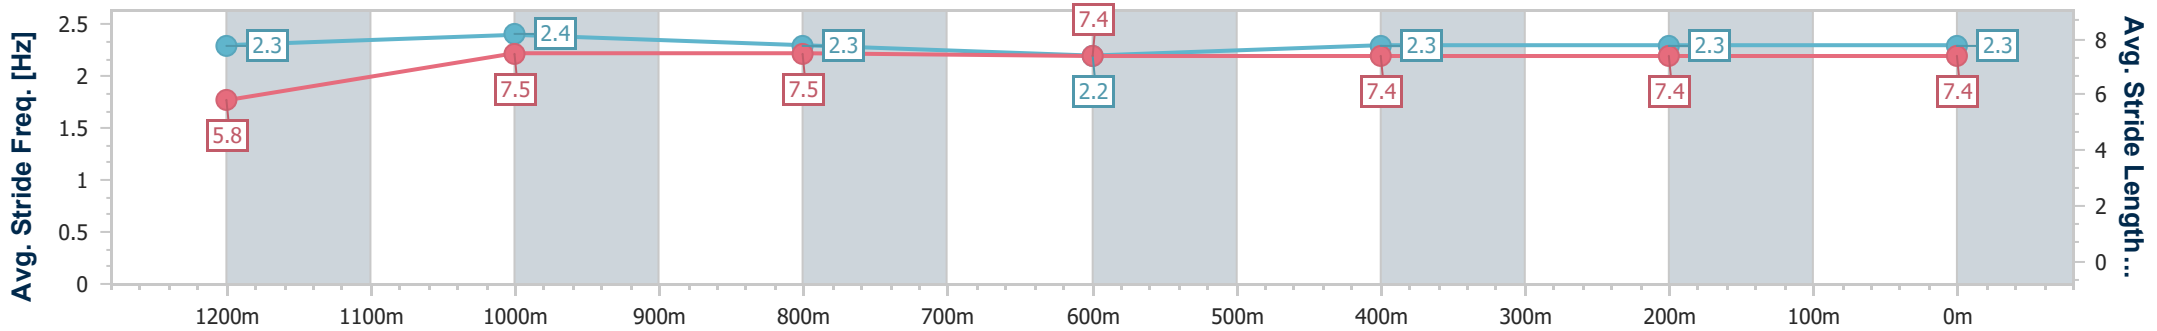

Ipswich QLD Professional

Race 7: GRASON PARK Maiden Handicap - 1350m

24 July 2024 - 15:28

Track Rating: Good 4, Weather: Fine, Rail Position: True

Section	Overall	1200m	1000m	800m	600m	400m	200m
Section Times	1:21.26 [7] (0:11.27)	1:09.99 [5] (0:11.18)	0:58.81 [6] (0:11.67)	0:47.14 [6] (0:12.04)	0:35.10 [6] (0:11.86)	0:23.24 [5] (0:11.51)	0:11.73 [6] (0:11.73)
Average Speed [km/h]	48.1	64.4	61.9	59.6	60.8	62.6	61.5
Top Speed [km/h]	65.8	65.8	63.7	60.2	62.6	63.2	63.3
Avg. Dist. to Rail [m]	6.0	2.1	0.5	0.2	0.3	0.8	2.9
Avg. Stride Freq. [Hz]	2.3	2.4	2.3	2.2	2.3	2.3	2.3
Avg. Stride Length [m]	5.8	7.5	7.5	7.4	7.4	7.4	7.4