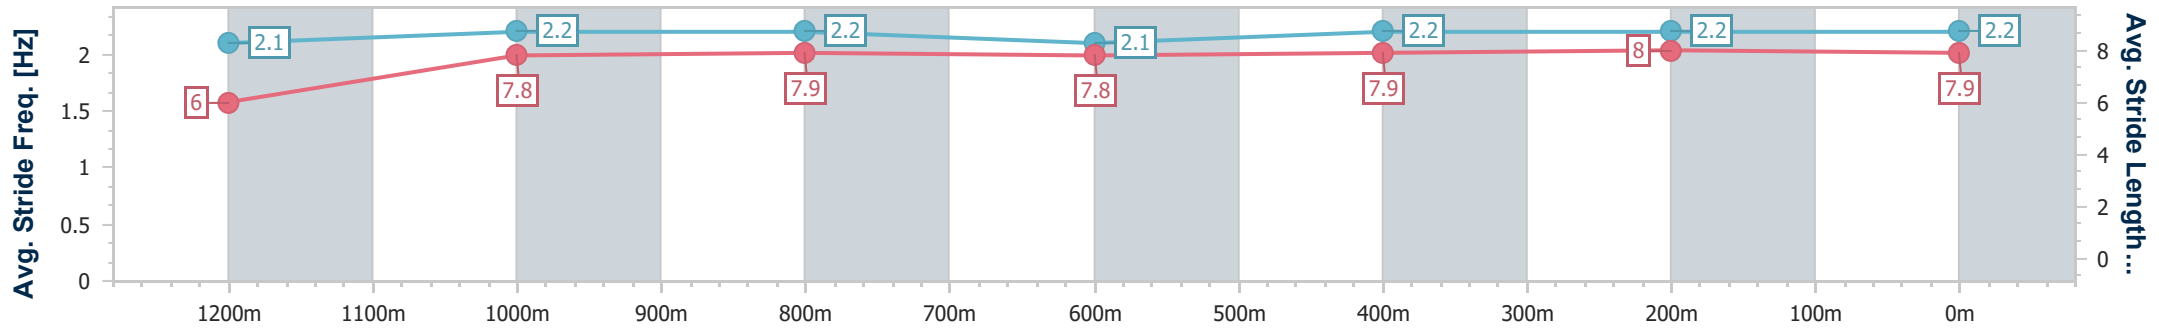

Ipswich QLD Professional

Race 7: GRASON PARK Maiden Handicap - 1350m

24 July 2024 - 15:28

Track Rating: Good 4, Weather: Fine, Rail Position: True

Section	Overall	1200m	1000m	800m	600m	400m	200m
Section Times	1:21.87 [12] (0:12.00)	1:09.87 [12] (0:11.43)	0:58.44 [13] (0:11.79)	0:46.65 [13] (0:11.98)	0:34.67 [13] (0:11.80)	0:22.87 [13] (0:11.37)	0:11.50 [11] (0:11.50)
Average Speed [km/h]	45.0	63.0	61.2	60.1	61.3	63.5	62.6
Top Speed [km/h]	62.7	64.4	62.3	61.5	64.0	64.4	65.2
Avg. Dist. to Rail [m]	10.5	2.2	0.3	0.2	1.0	1.2	3.7
Avg. Stride Freq. [Hz]	2.1	2.2	2.2	2.1	2.2	2.2	2.2
Avg. Stride Length [m]	6.0	7.8	7.9	7.8	7.9	8.0	7.9