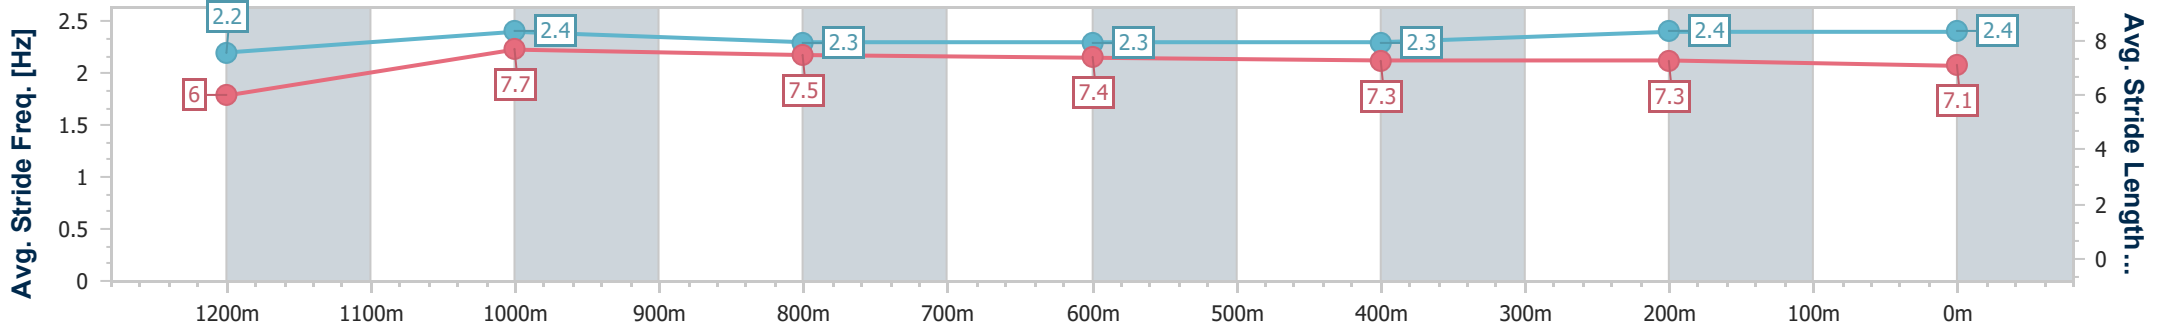

Ipswich QLD Professional

Race 7: GRASON PARK Maiden Handicap - 1350m

24 July 2024 - 15:28

Track Rating: Good 4, Weather: Fine, Rail Position: True

Section	Overall	1200m	1000m	800m	600m	400m	200m
Section Times	1:20.77 [1] (0:11.19)	1:09.58 [3] (0:11.04)	0:58.54 [4] (0:11.58)	0:46.96 [4] (0:12.00)	0:34.96 [3] (0:11.93)	0:23.03 [3] (0:11.33)	0:11.70 [1] (0:11.70)
Average Speed [km/h]	48.3	65.3	62.4	60.1	60.4	63.9	61.5
Top Speed [km/h]	67.0	67.0	64.5	60.8	63.2	64.1	64.1
Avg. Dist. to Rail [m]	8.1	2.1	0.6	0.7	0.5	0.8	0.3
Avg. Stride Freq. [Hz]	2.2	2.4	2.3	2.3	2.3	2.4	2.4
Avg. Stride Length [m]	6.0	7.7	7.5	7.4	7.3	7.3	7.1