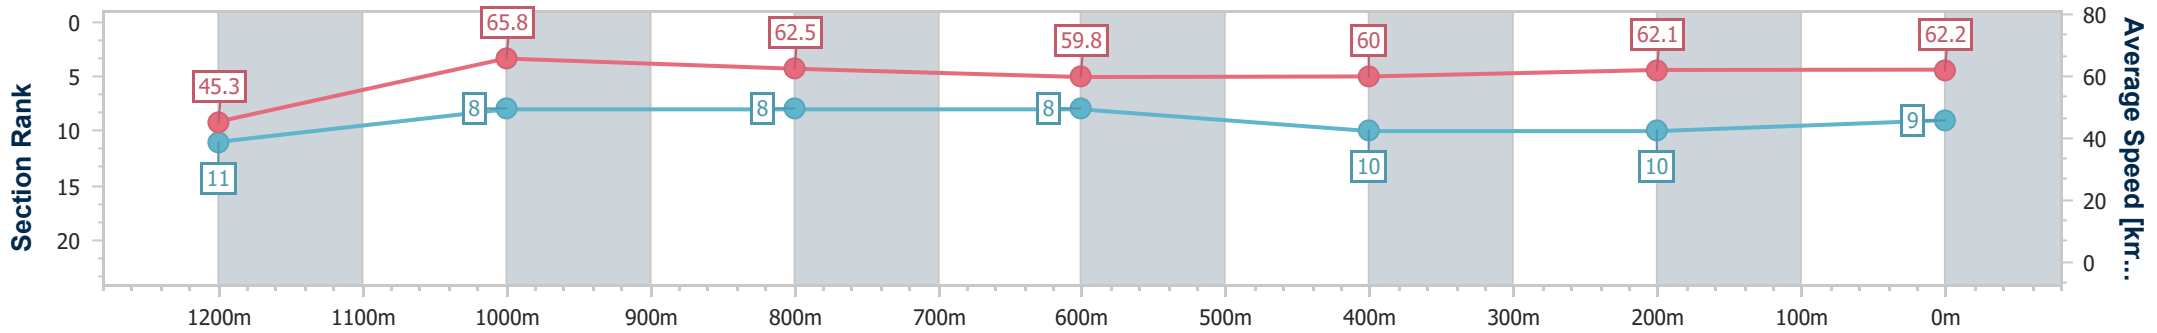

Ipswich QLD Professional

Race 7: GRASON PARK Maiden Handicap - 1350m

24 July 2024 - 15:28

Track Rating: Good 4, Weather: Fine, Rail Position: True

Section	Overall	1200m	1000m	800m	600m	400m	200m
Section Times	1:21.60 [9] (0:11.94)	1:09.66 [11] (0:10.95)	0:58.71 [8] (0:11.50)	0:47.21 [8] (0:12.02)	0:35.19 [8] (0:12.00)	0:23.19 [10] (0:11.57)	0:11.62 [10] (0:11.62)
Average Speed [km/h]	45.3	65.8	62.5	59.8	60.0	62.1	62.2
Top Speed [km/h]	64.9	67.2	64.9	60.4	61.7	63.3	63.5
Avg. Dist. to Rail [m]	4.9	0.8	0.6	0.4	0.2	0.9	3.8
Avg. Stride Freq. [Hz]	2.1	2.3	2.2	2.1	2.1	2.2	2.2
Avg. Stride Length [m]	6.1	8.0	8.0	7.8	7.8	7.9	7.9

- [] Ranking at each section and finish
- .-.- No data available at this section
- NA No data available

Horse/Jockey Name	Ready To Mingle
Final Rank	10
Fastest Section Time (Section)	0:10.91 (1200m)
Top Speed [km/h] (Section)	67.3 (1200m)
Race State	Finished