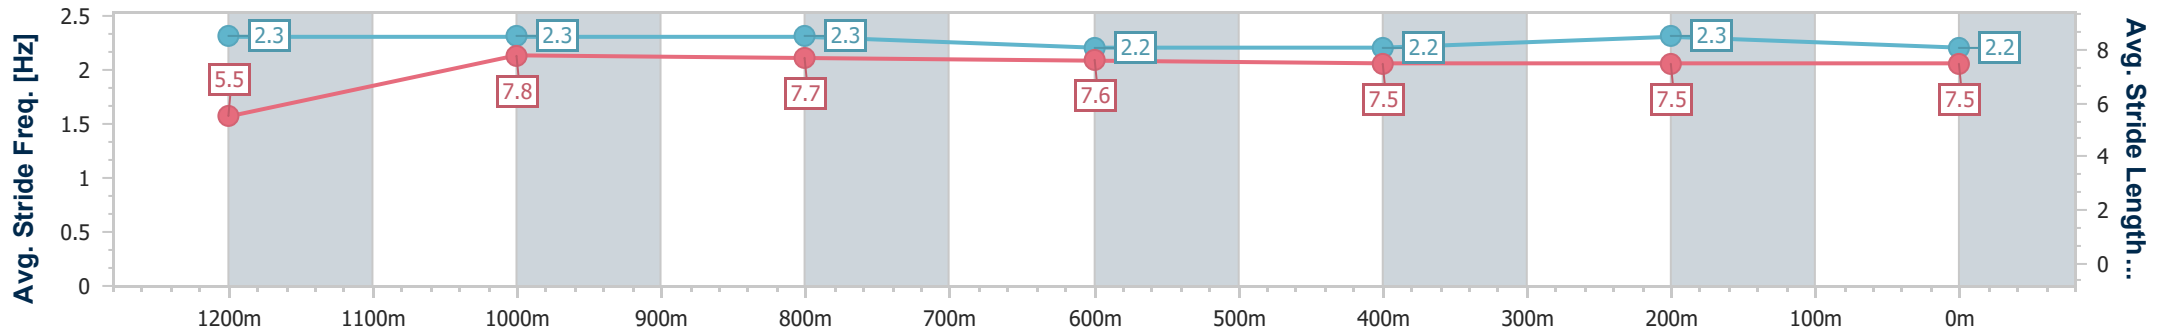

Ipswich QLD Professional

Race 7: GRASON PARK Maiden Handicap - 1350m

24 July 2024 - 15:28

Track Rating: Good 4, Weather: Fine, Rail Position: True

Section	Overall	1200m	1000m	800m	600m	400m	200m
Section Times	1:22.41 [13] (0:12.08)	1:10.33 [13] (0:11.26)	0:59.07 [12] (0:11.53)	0:47.54 [11] (0:11.94)	0:35.60 [11] (0:11.99)	0:23.61 [12] (0:11.67)	0:11.94 [14] (0:11.94)
Average Speed [km/h]	44.9	64.0	62.3	60.2	60.2	61.4	60.4
Top Speed [km/h]	64.4	65.1	63.9	60.9	61.1	62.1	61.7
Avg. Dist. to Rail [m]	5.4	0.8	0.2	0.4	0.3	0.5	1.1
Avg. Stride Freq. [Hz]	2.3	2.3	2.3	2.2	2.2	2.3	2.2
Avg. Stride Length [m]	5.5	7.8	7.7	7.6	7.5	7.5	7.5

- [] Ranking at each section and finish
- .-.- No data available at this section
- NA No data available

Horse/Jockey Name	Bluffy'o
Final Rank	14
Fastest Section Time (Section)	0:11.25 (1200m)
Top Speed [km/h] (Section)	66.1 (1200m)
Race State	Finished