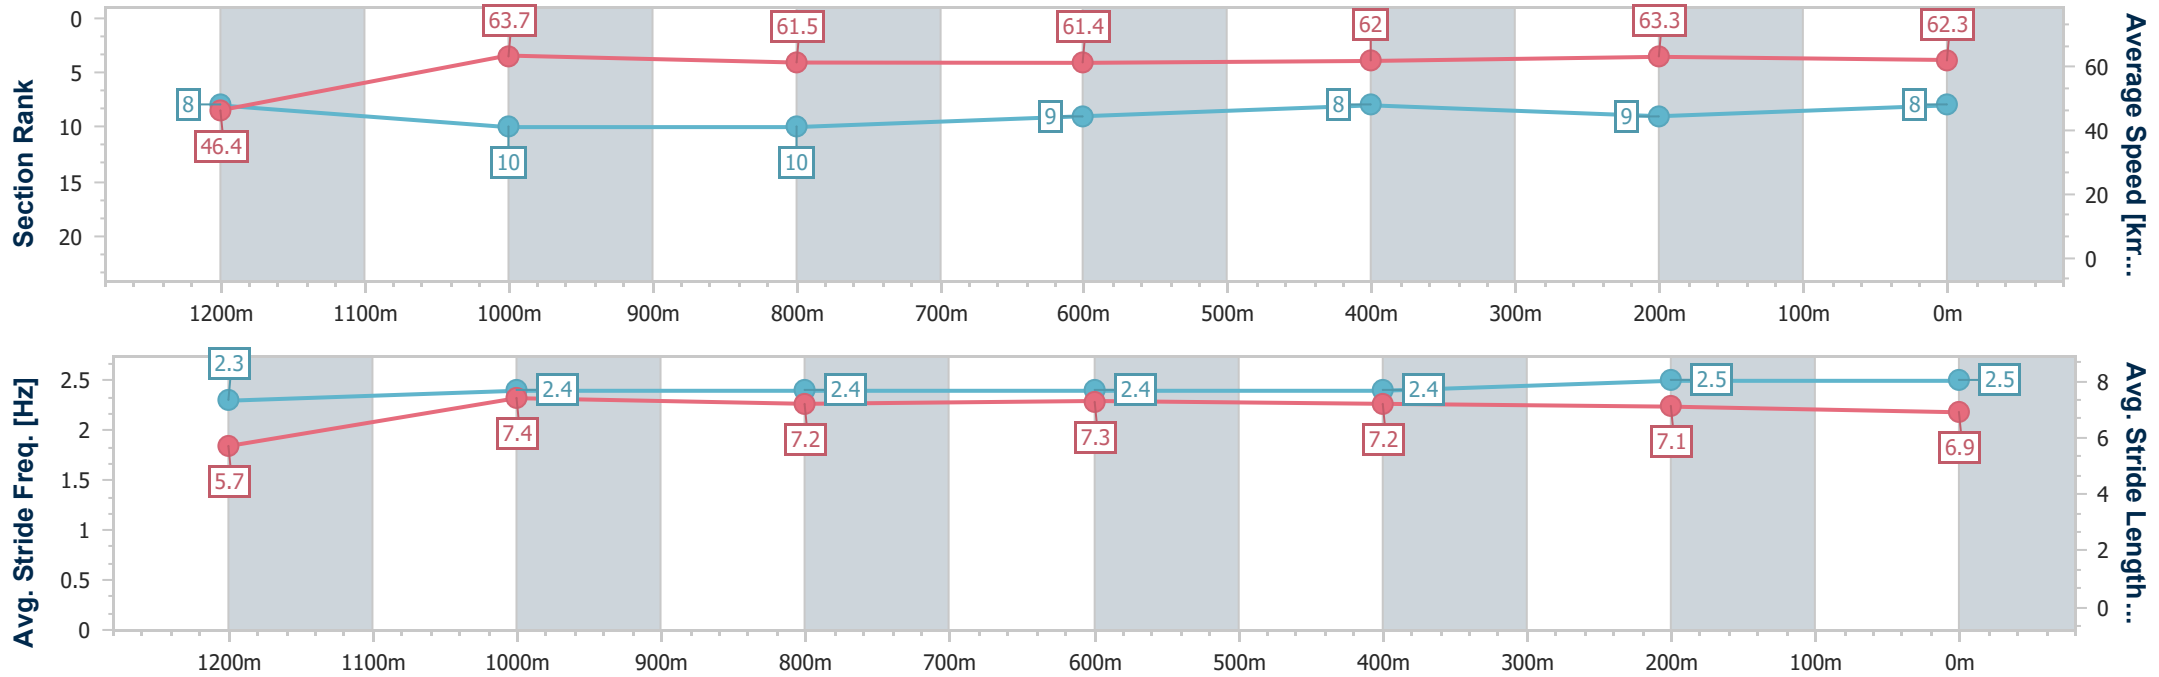

Ipswich QLD Professional

Race 7: GRASON PARK Maiden Handicap - 1350m

24 July 2024 - 15:28

Track Rating: Good 4, Weather: Fine, Rail Position: True

Section	Overall	1200m	1000m	800m	600m	400m	200m
Section Times	1:21.29 [8] (0:11.61)	1:09.68 [8] (0:11.34)	0:58.34 [10] (0:11.77)	0:46.57 [10] (0:11.82)	0:34.75 [9] (0:11.71)	0:23.04 [8] (0:11.46)	0:11.58 [9]
Average Speed [km/h]	46.4	63.7	61.5	61.4	62.0	63.3	62.3
Top Speed [km/h]	63.7	64.8	62.5	62.0	62.9	63.8	64.1
Avg. Dist. to Rail [m]	6.1	2.5	1.7	1.6	2.0	2.7	5.9
Avg. Stride Freq. [Hz]	2.3	2.4	2.4	2.4	2.4	2.5	2.5
Avg. Stride Length [m]	5.7	7.4	7.2	7.3	7.2	7.1	6.9

- [] Ranking at each section and finish
- .-.- No data available at this section
- NA No data available

Horse/Jockey Name	Fossil Fuel
Final Rank	9
Fastest Section Time (Section)	0:10.95 (1200m)
Top Speed [km/h] (Section)	67.2 (1200m)
Race State	Finished