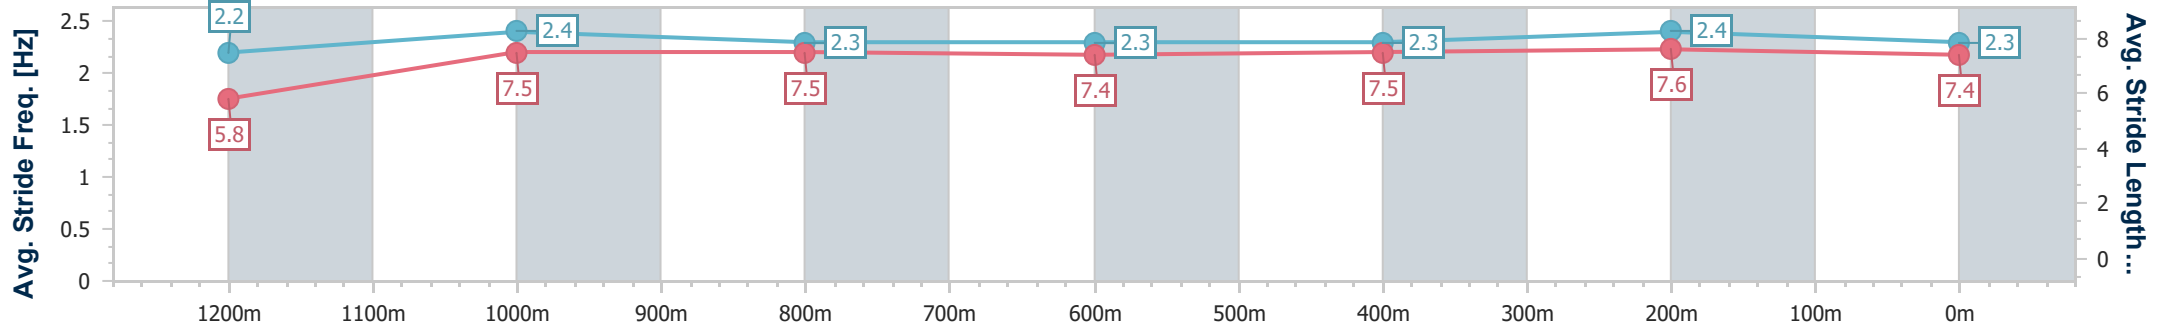

Ipswich QLD Professional

Race 7: GRASON PARK Maiden Handicap - 1350m

24 July 2024 - 15:28

Track Rating: Good 4, Weather: Fine, Rail Position: True

Section	Overall	1200m	1000m	800m	600m	400m	200m
Section Times	1:21.17 [5] (0:11.70)	1:09.47 [9] (0:11.25)	0:58.22 [9] (0:11.67)	0:46.55 [9] (0:11.98)	0:34.57 [10] (0:11.76)	0:22.81 [9] (0:11.23)	0:11.58 [7] (0:11.58)
Average Speed [km/h]	46.2	64.1	62.0	60.0	61.4	64.6	62.1
Top Speed [km/h]	65.7	65.6	63.1	61.4	63.0	66.4	63.8
Avg. Dist. to Rail [m]	2.9	1.1	0.7	0.3	0.7	2.4	5.3
Avg. Stride Freq. [Hz]	2.2	2.4	2.3	2.3	2.3	2.4	2.3
Avg. Stride Length [m]	5.8	7.5	7.5	7.4	7.5	7.6	7.4

- [] Ranking at each section and finish
- .-.- No data available at this section
- NA No data available

Horse/Jockey Name	Grape Expectations
Final Rank	6
Fastest Section Time (Section)	0:11.36 (Overall)
Top Speed [km/h] (Section)	65.9 (Overall)
Race State	Finished