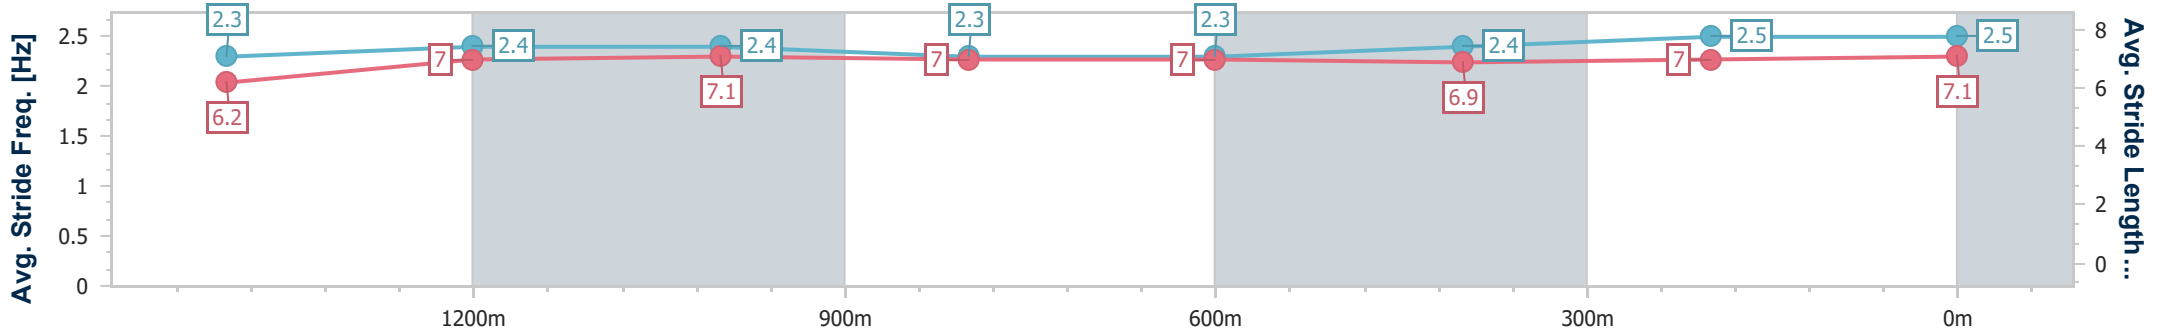

### Ipswich QLD Professional

Race 9: TAB BENCHMARK 78 Handicap - 1666m

24 July 2024 - 17:05

Track Rating: Good 4, Weather: Fine, Rail Position: True

Section	Overall	1400m	1200m	1000m	800m	600m	400m	200m
Section Times	1:42.06 [1] (0:18.61)	1:23.45 [3] (0:12.03)	1:11.42 [3] (0:11.85)	0:59.57 [2] (0:12.40)	0:47.17 [1] (0:12.13)	0:35.04 [1] (0:12.07)	0:22.97 [2] (0:11.53)	0:11.44 [2] (0:11.44)
Average Speed [km/h]	51.6	60.2	61.2	58.2	59.2	59.4	62.4	63.0
Top Speed [km/h]	64.1	61.8	63.6	60.7	60.6	62.4	63.8	63.9
Avg. Dist. to Rail [m]	8.7	2.3	1.4	1.1	0.6	0.9	0.6	2.0
Avg. Stride Freq. [Hz]	2.3	2.4	2.4	2.3	2.3	2.4	2.5	2.5
Avg. Stride Length [m]	6.2	7.0	7.1	7.0	7.0	6.9	7.0	7.1