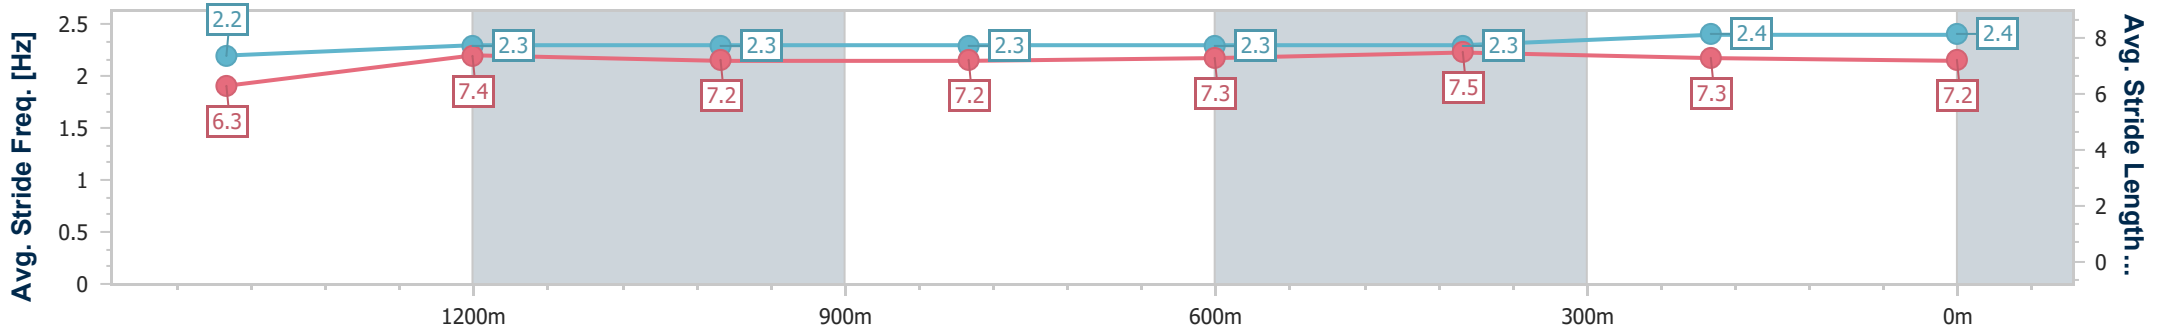

### Ipswich QLD Professional

Race 9: TAB BENCHMARK 78 Handicap - 1666m

24 July 2024 - 17:05

Track Rating: Good 4, Weather: Fine, Rail Position: True

Section	Overall	1400m	1200m	1000m	800m	600m	400m	200m
Section Times	1:42.23 [5] (0:19.24)	1:22.99 [8] (0:11.85)	1:11.14 [8] (0:12.15)	0:58.99 [8] (0:12.31)	0:46.68 [6] (0:12.19)	0:34.49 [6] (0:11.68)	0:22.81 [5] (0:11.38)	0:11.43 [4]
Average Speed [km/h]	49.9	61.3	59.7	58.8	59.5	61.8	63.7	62.9
Top Speed [km/h]	60.1	62.0	61.9	59.9	61.5	64.1	65.8	65.3
Avg. Dist. to Rail [m]	8.2	2.1	2.1	1.8	1.3	1.0	2.1	3.5
Avg. Stride Freq. [Hz]	2.2	2.3	2.3	2.3	2.3	2.3	2.4	2.4
Avg. Stride Length [m]	6.3	7.4	7.2	7.2	7.3	7.5	7.3	7.2

- [ ] Ranking at each section and finish
- .-.- No data available at this section
- NA No data available

Horse/Jockey Name	Redwood Shadow
Final Rank	6
Fastest Section Time (Section)	0:11.17 (200m)
Top Speed [km/h] (Section)	66.4 (200m)
Race State	Finished