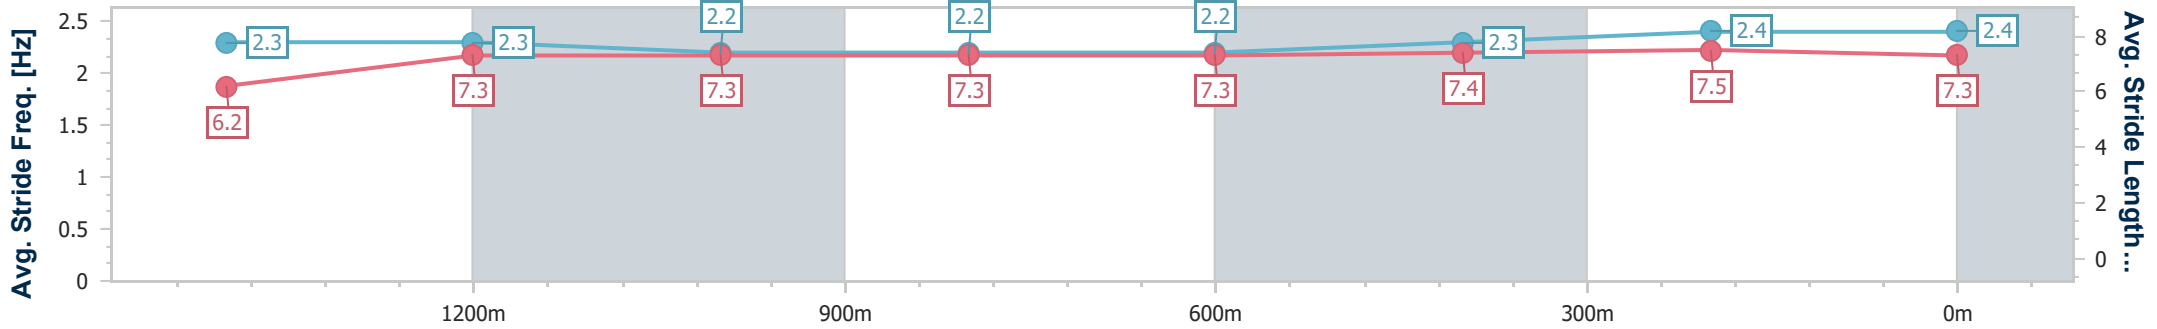

### Ipswich QLD Professional

Race 9: TAB BENCHMARK 78 Handicap - 1666m

24 July 2024 - 17:05

Track Rating: Good 4, Weather: Fine, Rail Position: True

Section	Overall	1400m	1200m	1000m	800m	600m	400m	200m
Section Times	1:42.16 [4] (0:18.74)	1:23.42 [4] (0:11.98)	1:11.44 [5] (0:12.26)	0:59.18 [5] (0:12.46)	0:46.72 [5] (0:12.27)	0:34.45 [5] (0:11.80)	0:22.65 [6] (0:11.39)	0:11.26 [7]
Average Speed [km/h]	51.2	60.5	59.0	57.9	58.7	60.8	63.5	63.9
Top Speed [km/h]	61.6	61.1	60.2	58.5	60.2	62.3	64.8	64.8
Avg. Dist. to Rail [m]	5.1	1.7	1.2	0.8	0.2	0.2	1.2	2.9
Avg. Stride Freq. [Hz]	2.3	2.3	2.2	2.2	2.2	2.3	2.4	2.4
Avg. Stride Length [m]	6.2	7.3	7.3	7.3	7.3	7.4	7.5	7.3