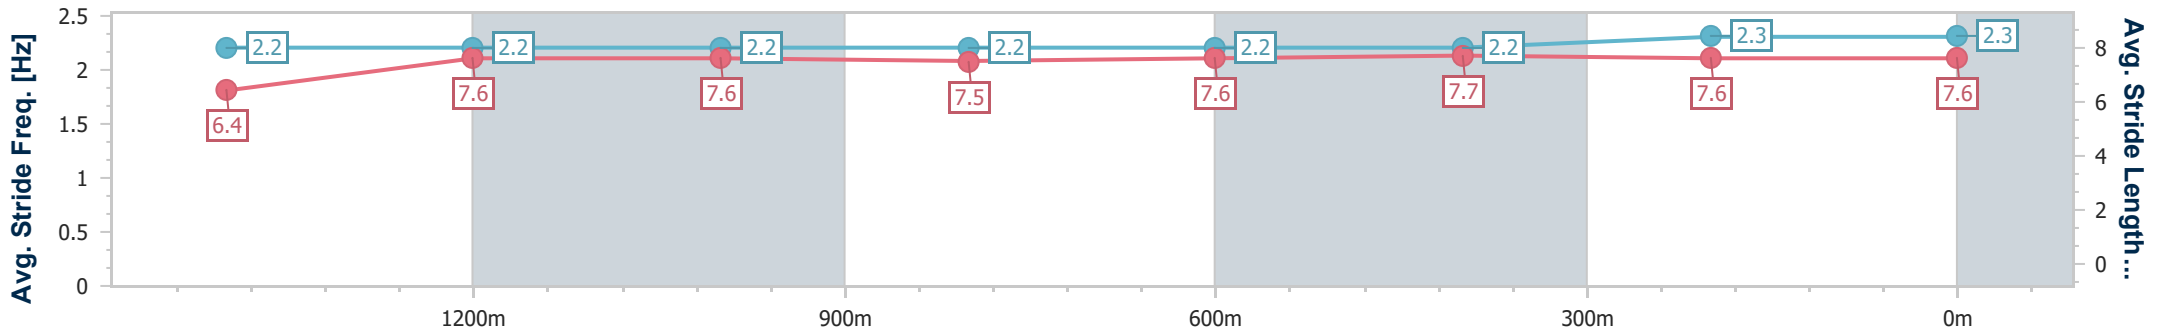

### Ipswich QLD Professional

Race 9: TAB BENCHMARK 78 Handicap - 1666m

24 July 2024 - 17:05

Track Rating: Good 4, Weather: Fine, Rail Position: True

Section	Overall	1400m	1200m	1000m	800m	600m	400m	200m					
Section Times	1:42.07 [2] (0:19.00)	1:23.07 [7] (0:12.07)	1:11.00 [7] (0:12.15)	0:58.85 [7] (0:12.36)	0:46.49 [7] (0:12.20)	0:34.29 [7] (0:11.82)	0:22.47 [7] (0:11.27)	0:11.20 [6]					
Average Speed [km/h]	50.4	59.6	59.3	58.3	58.8	60.9	63.5	64.4					
Top Speed [km/h]	60.4	60.3	59.9	59.7	61.3	62.2	65.0	65.0					
Avg. Dist. to Rail [m]	2.7	0.3	0.1	0.2	0.5	0.7	0.7	1.9					
Avg. Stride Freq. [Hz]	2.2	2.2	2.2	2.2	2.2	2.2	2.3	2.3					
Avg. Stride Length [m]	6.4	7.6	7.6	7.5	7.6	7.7	7.6	7.6					

- [ ] Ranking at each section and finish
- .-.- No data available at this section
- NA No data available

Horse/Jockey Name	Spill The Secret
Final Rank	3
Fastest Section Time (Section)	0:11.46 (400m)
Top Speed [km/h] (Section)	64.4 (400m)
Race State	Finished