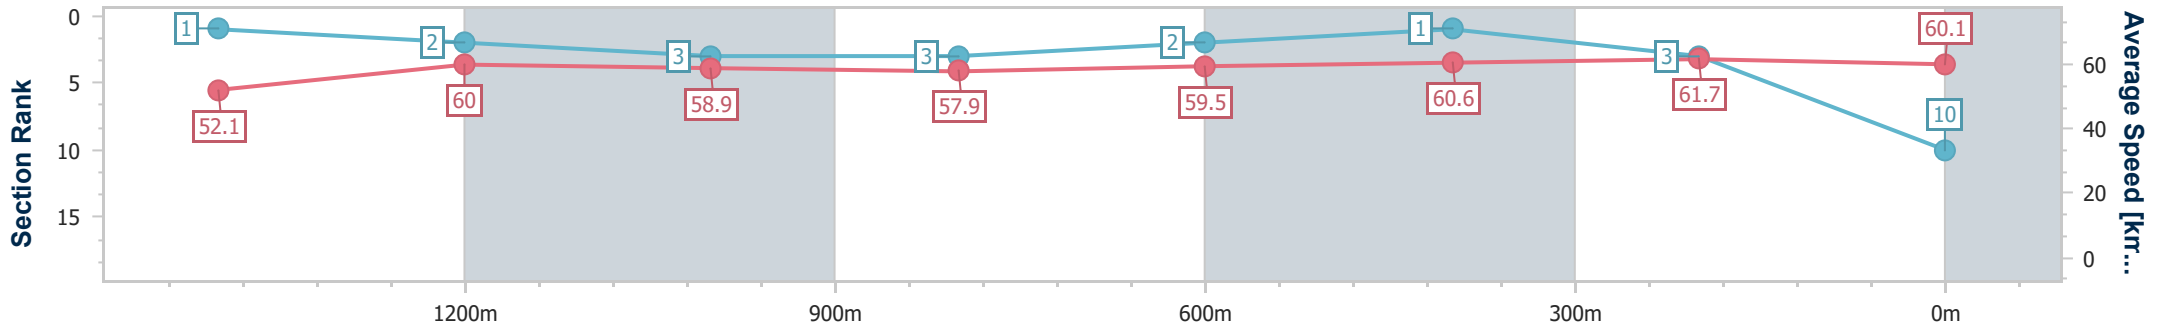

- [ ] Ranking at each section and finish
- .-.- No data available at this section
- NA No data available

Horse/Jockey Name	Bold Bourbon
Final Rank	10
Fastest Section Time (Section)	0:11.71 (400m)
Top Speed [km/h] (Section)	63.7 (400m)
Race State	Finished

### Ipswich QLD Professional

Race 9: TAB BENCHMARK 78 Handicap - 1666m

24 July 2024 - 17:05

Track Rating: Good 4, Weather: Fine, Rail Position: True

Section	Overall	1400m	1200m	1000m	800m	600m	400m	200m
Section Times	1:42.71 [10] (0:18.42)	1:24.29 [1] (0:12.05)	1:12.24 [2] (0:12.21)	1:00.03 [3] (0:12.41)	0:47.62 [3] (0:12.06)	0:35.56 [2] (0:11.86)	0:23.70 [1] (0:11.71)	0:11.99 [3] (0:11.99)
Average Speed [km/h]	52.1	60.0	58.9	57.9	59.5	60.6	61.7	60.1
Top Speed [km/h]	63.0	62.9	60.0	59.3	60.6	62.3	63.7	62.4
Avg. Dist. to Rail [m]	7.2	1.3	0.5	0.5	0.8	0.4	1.2	2.3
Avg. Stride Freq. [Hz]	2.4	2.3	2.3	2.2	2.3	2.3	2.4	2.4
Avg. Stride Length [m]	6.1	7.2	7.1	7.1	7.3	7.2	7.2	7.1

- [ ] Ranking at each section and finish
- .-.- No data available at this section
- NA No data available