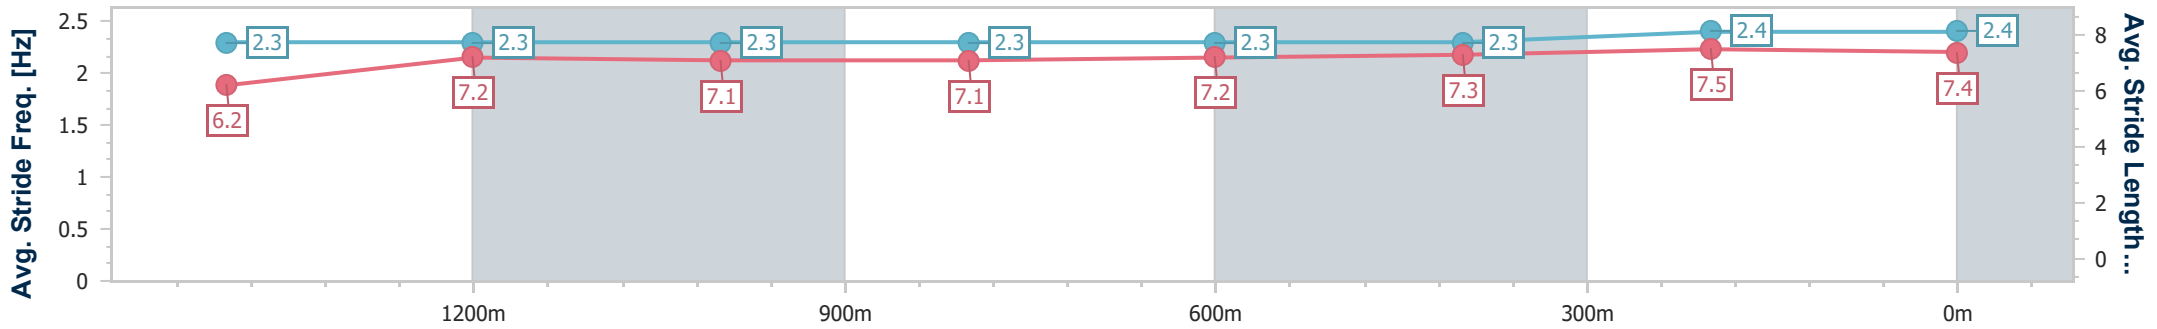

### Ipswich QLD Professional

Race 9: TAB BENCHMARK 78 Handicap - 1666m

24 July 2024 - 17:05

Track Rating: Good 4, Weather: Fine, Rail Position: True

Section	Overall	1400m	1200m	1000m	800m	600m	400m	200m
Section Times	1:42.50 [9] (0:18.97)	1:23.53 [6] (0:11.99)	1:11.54 [6] (0:12.24)	0:59.30 [6] (0:12.47)	0:46.83 [8] (0:12.23)	0:34.60 [8] (0:11.83)	0:22.77 [8] (0:11.33)	0:11.44 [8] (0:11.44)
Average Speed [km/h]	50.7	60.3	59.3	57.9	58.9	61.2	63.7	63.0
Top Speed [km/h]	60.5	61.2	60.7	59.5	61.1	63.6	64.7	64.2
Avg. Dist. to Rail [m]	5.0	1.5	1.5	1.2	0.5	0.7	1.8	3.8
Avg. Stride Freq. [Hz]	2.3	2.3	2.3	2.3	2.3	2.3	2.4	2.4
Avg. Stride Length [m]	6.2	7.2	7.1	7.1	7.2	7.3	7.5	7.4

- [ ] Ranking at each section and finish
- .-.- No data available at this section
- NA No data available

Horse/Jockey Name	Bold Bourbon
Final Rank	10
Fastest Section Time (Section)	0:11.71 (400m)
Top Speed [km/h] (Section)	63.7 (400m)
Race State	Finished