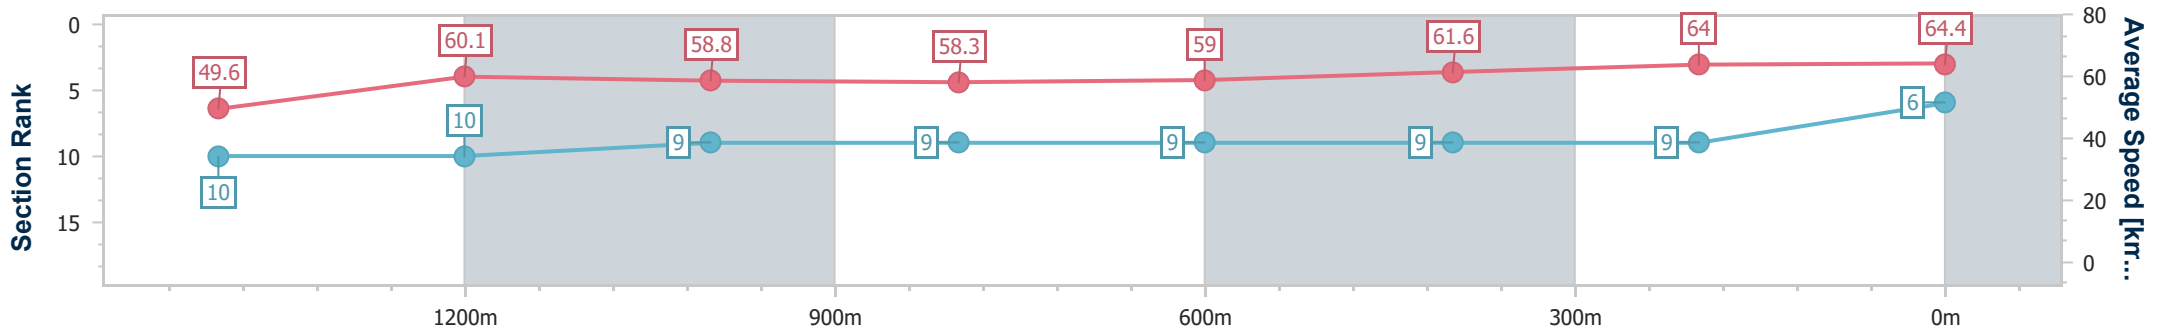

### Ipswich QLD Professional

Race 9: TAB BENCHMARK 78 Handicap - 1666m

24 July 2024 - 17:05

Track Rating: Good 4, Weather: Fine, Rail Position: True

Section	Overall	1400m	1200m	1000m	800m	600m	400m	200m
Section Times	1:42.30 [6] (0:19.34)	1:22.96 [10] (0:12.02)	1:10.94 [10] (0:12.17)	0:58.77 [9] (0:12.35)	0:46.42 [9] (0:12.19)	0:34.23 [9] (0:11.72)	0:22.51 [9] (0:11.34)	0:11.17 [9] (0:11.17)
Average Speed [km/h]	49.6	60.1	58.8	58.3	59.0	61.6	64.0	64.4
Top Speed [km/h]	61.5	61.4	59.5	59.9	60.6	63.0	65.9	66.4
Avg. Dist. to Rail [m]	5.3	1.0	0.7	0.4	0.4	0.5	3.1	6.0
Avg. Stride Freq. [Hz]	2.2	2.2	2.2	2.2	2.2	2.3	2.3	2.3
Avg. Stride Length [m]	6.2	7.4	7.4	7.4	7.4	7.6	7.7	7.7

- [ ] Ranking at each section and finish
- .-.- No data available at this section
- NA No data available

Horse/Jockey Name	General Barca
Final Rank	7
Fastest Section Time (Section)	0:11.14 (200m)
Top Speed [km/h] (Section)	65.6 (400m)
Race State	Finished