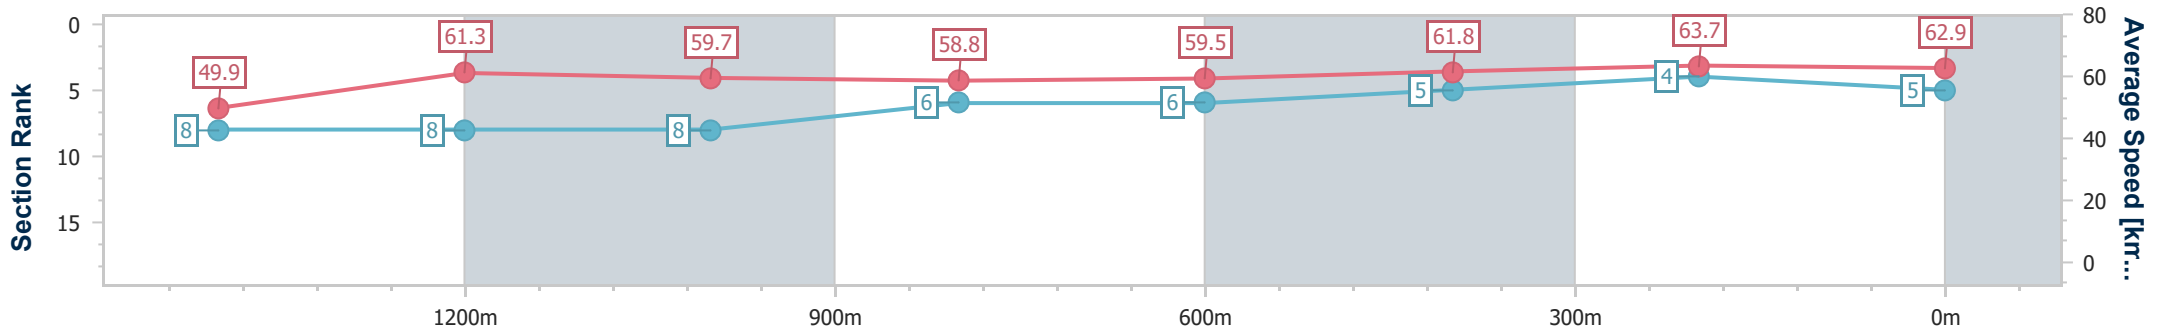

### Ipswich QLD Professional

Race 9: TAB BENCHMARK 78 Handicap - 1666m

24 July 2024 - 17:05

Track Rating: Good 4, Weather: Fine, Rail Position: True

Section	Overall	1400m	1200m	1000m	800m	600m	400m	200m
Section Times	1:42.23 [5] (0:19.24)	1:22.99 [8] (0:11.85)	1:11.14 [8] (0:12.15)	0:58.99 [8] (0:12.31)	0:46.68 [6] (0:12.19)	0:34.49 [6] (0:11.68)	0:22.81 [5] (0:11.38)	0:11.43 [4]
Average Speed [km/h]	49.9	61.3	59.7	58.8	59.5	61.8	63.7	62.9
Top Speed [km/h]	60.1	62.0	61.9	59.9	61.5	64.1	65.8	65.3
Avg. Dist. to Rail [m]	8.2	2.1	2.1	1.8	1.3	1.0	2.1	3.5
Avg. Stride Freq. [Hz]	2.2	2.3	2.3	2.3	2.3	2.3	2.4	2.4
Avg. Stride Length [m]	6.3	7.4	7.2	7.2	7.3	7.5	7.3	7.2