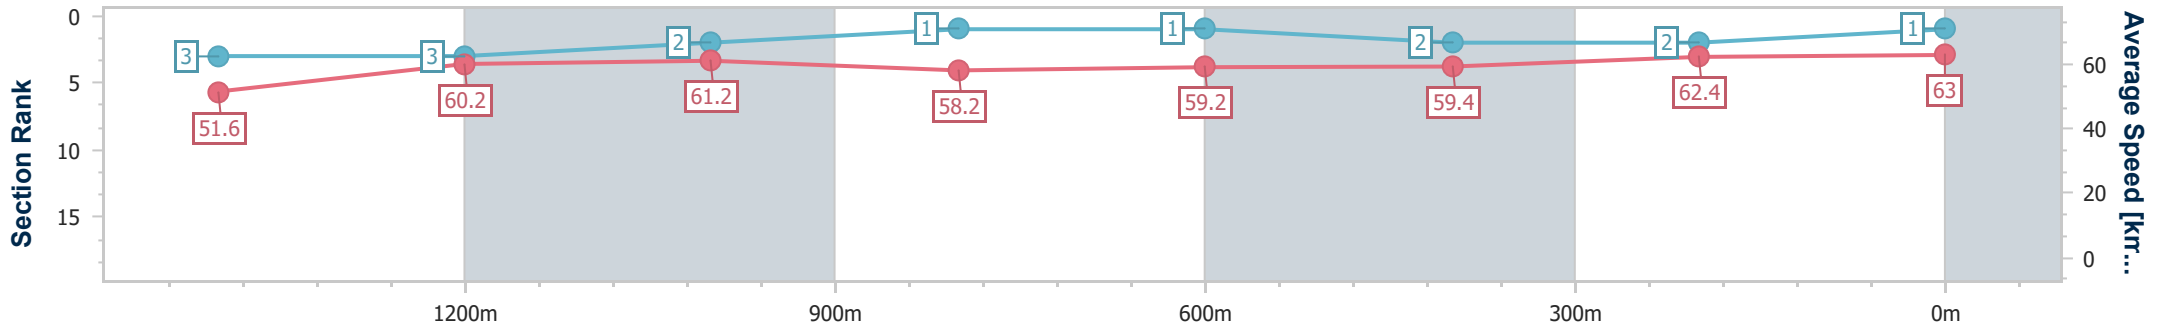

### Ipswich QLD Professional

Race 9: TAB BENCHMARK 78 Handicap - 1666m

24 July 2024 - 17:05

Track Rating: Good 4, Weather: Fine, Rail Position: True

Section	Overall	1400m	1200m	1000m	800m	600m	400m	200m
Section Times	1:42.06 [1] (0:18.61)	1:23.45 [3] (0:12.03)	1:11.42 [3] (0:11.85)	0:59.57 [2] (0:12.40)	0:47.17 [1] (0:12.13)	0:35.04 [1] (0:12.07)	0:22.97 [2] (0:11.53)	0:11.44 [2] (0:11.44)
Average Speed [km/h]	51.6	60.2	61.2	58.2	59.2	59.4	62.4	63.0
Top Speed [km/h]	64.1	61.8	63.6	60.7	60.6	62.4	63.8	63.9
Avg. Dist. to Rail [m]	8.7	2.3	1.4	1.1	0.6	0.9	0.6	2.0
Avg. Stride Freq. [Hz]	2.3	2.4	2.4	2.3	2.3	2.4	2.5	2.5
Avg. Stride Length [m]	6.2	7.0	7.1	7.0	7.0	6.9	7.0	7.1