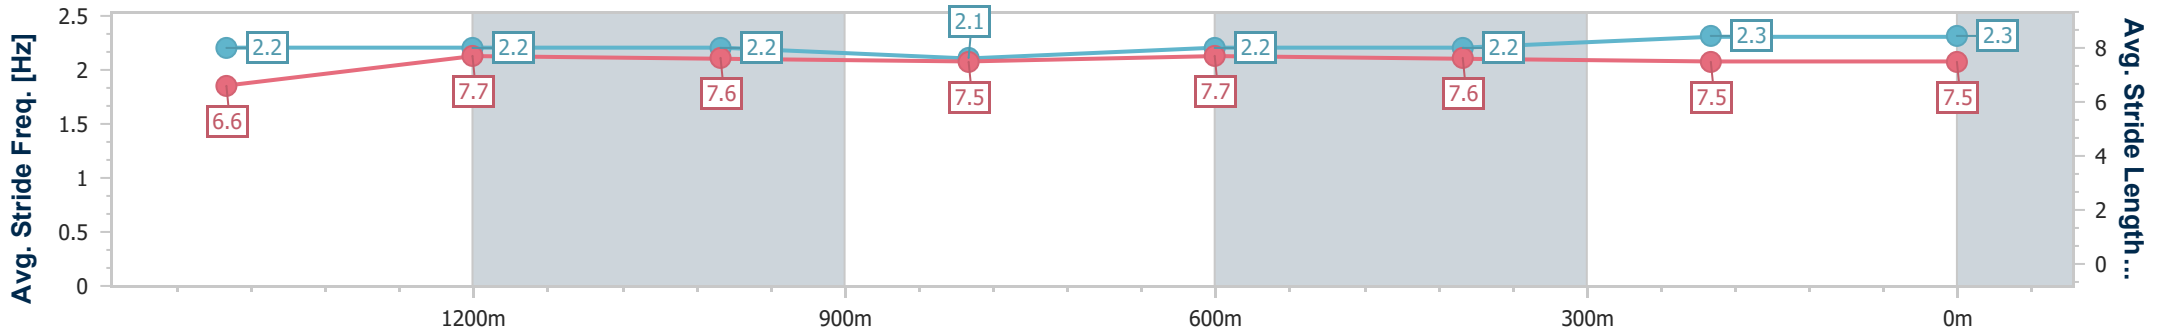

### Ipswich QLD Professional

Race 9: TAB BENCHMARK 78 Handicap - 1666m

24 July 2024 - 17:05

Track Rating: Good 4, Weather: Fine, Rail Position: True

Section	Overall	1400m	1200m	1000m	800m	600m	400m	200m
Section Times	1:42.15 [3] (0:18.76)	1:23.39 [5] (0:11.89)	1:11.50 [4] (0:12.12)	0:59.38 [4] (0:12.48)	0:46.90 [4] (0:12.10)	0:34.80 [4] (0:11.79)	0:23.01 [3] (0:11.46)	0:11.55 [1] (0:11.55)
Average Speed [km/h]	51.0	60.6	59.2	57.8	59.4	61.3	63.2	62.2
Top Speed [km/h]	61.5	61.5	60.3	58.7	60.6	63.2	64.4	63.4
Avg. Dist. to Rail [m]	2.4	0.2	0.6	0.6	0.5	0.5	2.4	3.0
Avg. Stride Freq. [Hz]	2.2	2.2	2.2	2.1	2.2	2.2	2.3	2.3
Avg. Stride Length [m]	6.6	7.7	7.6	7.5	7.7	7.6	7.5	7.5