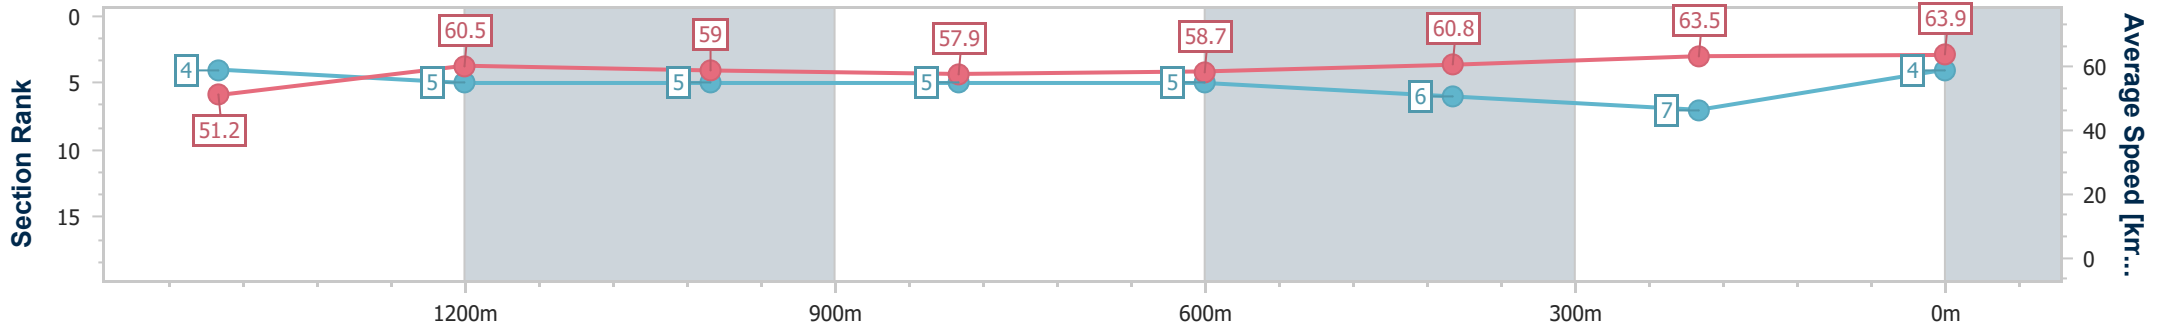

### Ipswich QLD Professional

Race 9: TAB BENCHMARK 78 Handicap - 1666m

24 July 2024 - 17:05

Track Rating: Good 4, Weather: Fine, Rail Position: True

Section	Overall	1400m	1200m	1000m	800m	600m	400m	200m
Section Times	1:42.16 [4] (0:18.74)	1:23.42 [4] (0:11.98)	1:11.44 [5] (0:12.26)	0:59.18 [5] (0:12.46)	0:46.72 [5] (0:12.27)	0:34.45 [5] (0:11.80)	0:22.65 [6] (0:11.39)	0:11.26 [7]
Average Speed [km/h]	51.2	60.5	59.0	57.9	58.7	60.8	63.5	63.9
Top Speed [km/h]	61.6	61.1	60.2	58.5	60.2	62.3	64.8	64.8
Avg. Dist. to Rail [m]	5.1	1.7	1.2	0.8	0.2	0.2	1.2	2.9
Avg. Stride Freq. [Hz]	2.3	2.3	2.2	2.2	2.2	2.3	2.4	2.4
Avg. Stride Length [m]	6.2	7.3	7.3	7.3	7.3	7.4	7.5	7.3