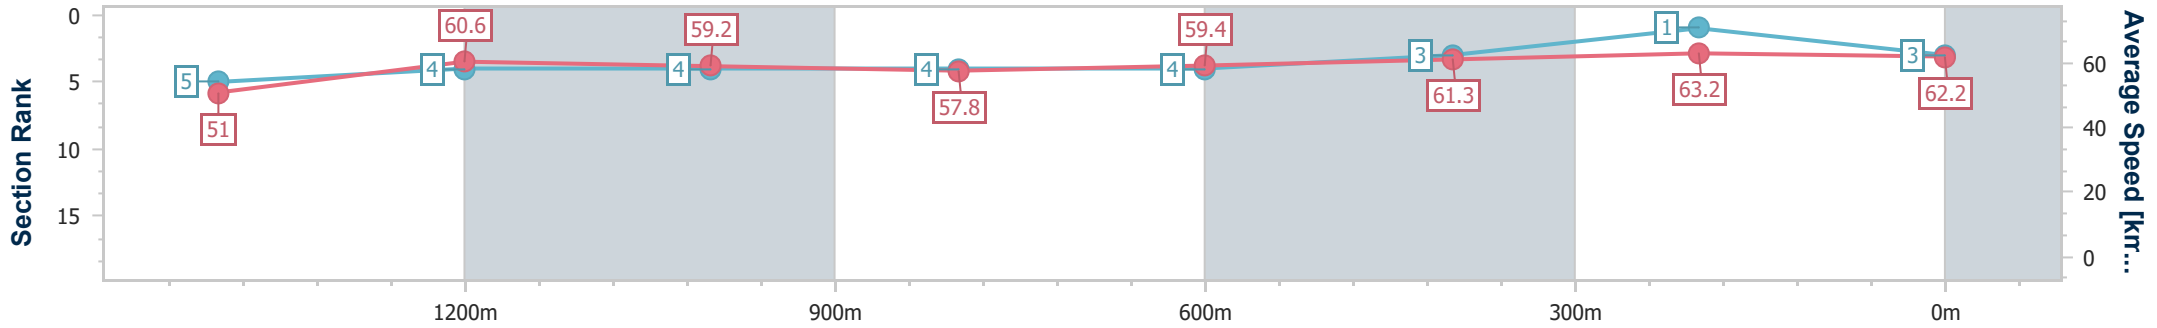

### Ipswich QLD Professional

Race 9: TAB BENCHMARK 78 Handicap - 1666m

24 July 2024 - 17:05

Track Rating: Good 4, Weather: Fine, Rail Position: True

Section	Overall	1400m	1200m	1000m	800m	600m	400m	200m
Section Times	1:42.15 [3] (0:18.76)	1:23.39 [5] (0:11.89)	1:11.50 [4] (0:12.12)	0:59.38 [4] (0:12.48)	0:46.90 [4] (0:12.10)	0:34.80 [4] (0:11.79)	0:23.01 [3] (0:11.46)	0:11.55 [1] (0:11.55)
Average Speed [km/h]	51.0	60.6	59.2	57.8	59.4	61.3	63.2	62.2
Top Speed [km/h]	61.5	61.5	60.3	58.7	60.6	63.2	64.4	63.4
Avg. Dist. to Rail [m]	2.4	0.2	0.6	0.6	0.5	0.5	2.4	3.0
Avg. Stride Freq. [Hz]	2.2	2.2	2.2	2.1	2.2	2.2	2.3	2.3
Avg. Stride Length [m]	6.6	7.7	7.6	7.5	7.7	7.6	7.5	7.5