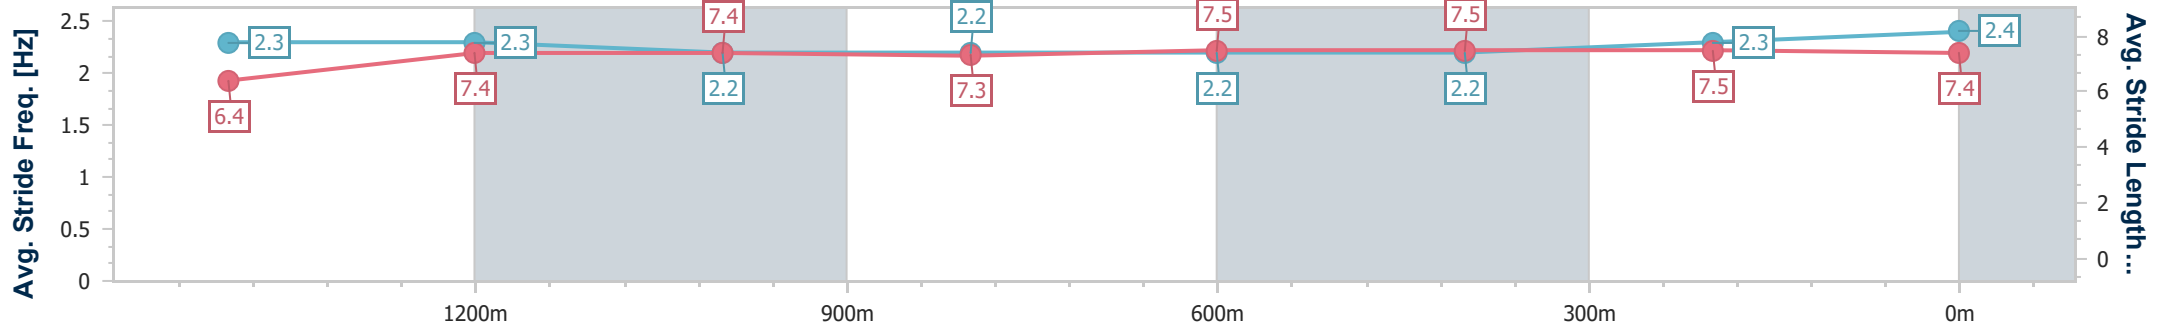

### Ipswich QLD Professional

Race 9: TAB BENCHMARK 78 Handicap - 1666m

24 July 2024 - 17:05

Track Rating: Good 4, Weather: Fine, Rail Position: True

Section	Overall	1400m	1200m	1000m	800m	600m	400m	200m
Section Times	1:42.34 [8] (0:18.49)	1:23.85 [2] (0:11.85)	1:12.00 [1] (0:12.13)	0:59.87 [1] (0:12.53)	0:47.34 [2] (0:12.29)	0:35.05 [3] (0:12.01)	0:23.04 [4] (0:11.56)	0:11.48 [5]
Average Speed [km/h]	51.8	60.6	59.1	57.4	58.5	59.9	62.3	62.9
Top Speed [km/h]	62.2	62.2	59.9	59.1	59.7	62.9	63.3	63.3
Avg. Dist. to Rail [m]	4.8	0.5	0.7	0.3	0.6	0.3	0.3	0.2
Avg. Stride Freq. [Hz]	2.3	2.3	2.2	2.2	2.2	2.2	2.3	2.4
Avg. Stride Length [m]	6.4	7.4	7.4	7.3	7.5	7.5	7.5	7.4

- [ ] Ranking at each section and finish
- .-.- No data available at this section
- NA No data available

Horse/Jockey Name	Uncommon Valour
Final Rank	9
Fastest Section Time (Section)	0:11.33 (400m)
Top Speed [km/h] (Section)	64.7 (400m)
Race State	Finished