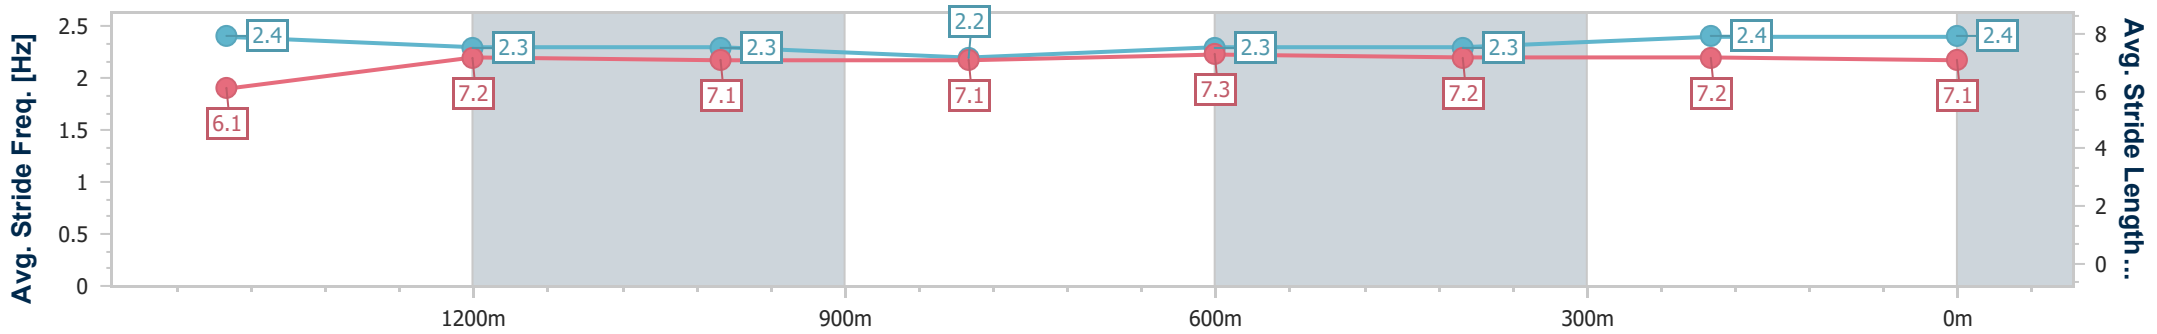

- [ ] Ranking at each section and finish
- .-.- No data available at this section
- NA No data available

Horse/Jockey Name	Bold Bourbon
Final Rank	10
Fastest Section Time (Section)	0:11.71 (400m)
Top Speed [km/h] (Section)	63.7 (400m)
Race State	Finished

### Ipswich QLD Professional

Race 9: TAB BENCHMARK 78 Handicap - 1666m

24 July 2024 - 17:05

Track Rating: Good 4, Weather: Fine, Rail Position: True

Section	Overall	1400m	1200m	1000m	800m	600m	400m	200m
Section Times	1:42.71 [10] (0:18.42)	1:24.29 [1] (0:12.05)	1:12.24 [2] (0:12.21)	1:00.03 [3] (0:12.41)	0:47.62 [3] (0:12.06)	0:35.56 [2] (0:11.86)	0:23.70 [1] (0:11.71)	0:11.99 [3] (0:11.99)
Average Speed [km/h]	52.1	60.0	58.9	57.9	59.5	60.6	61.7	60.1
Top Speed [km/h]	63.0	62.9	60.0	59.3	60.6	62.3	63.7	62.4
Avg. Dist. to Rail [m]	7.2	1.3	0.5	0.5	0.8	0.4	1.2	2.3
Avg. Stride Freq. [Hz]	2.4	2.3	2.3	2.2	2.3	2.3	2.4	2.4
Avg. Stride Length [m]	6.1	7.2	7.1	7.1	7.3	7.2	7.2	7.1

- [ ] Ranking at each section and finish
- .-.- No data available at this section
- NA No data available