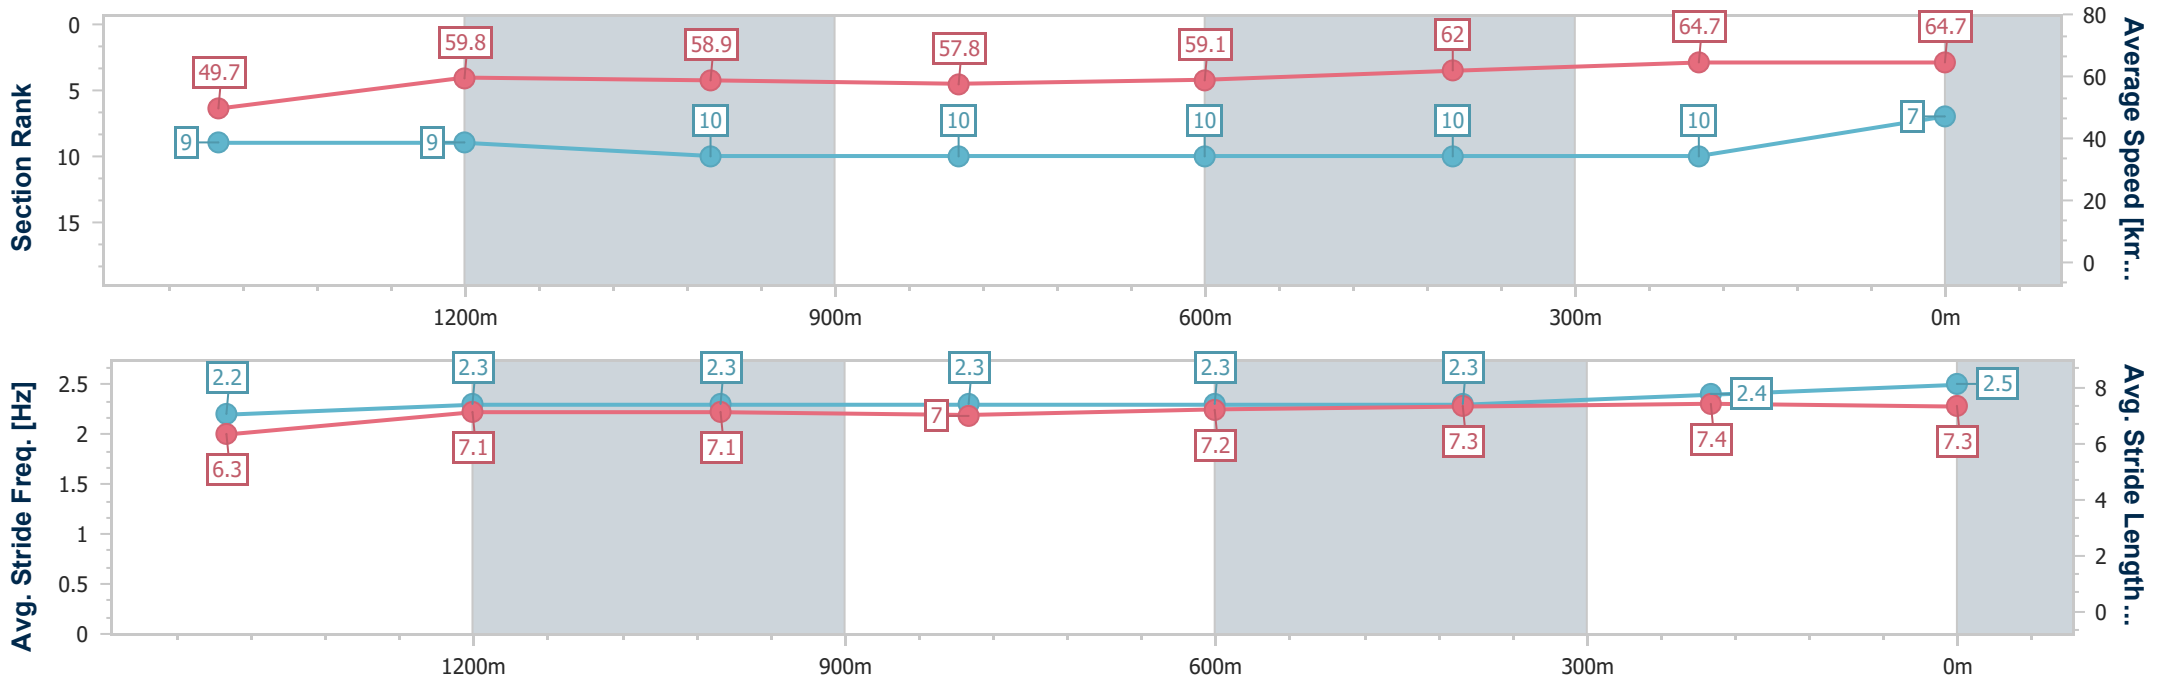

- [ ] Ranking at each section and finish
- .-.- No data available at this section
- NA No data available

Horse/Jockey Name	General Barca
Final Rank	7
Fastest Section Time (Section)	0:11.14 (200m)
Top Speed [km/h] (Section)	65.6 (400m)
Race State	Finished

### Ipswich QLD Professional

Race 9: TAB BENCHMARK 78 Handicap - 1666m

24 July 2024 - 17:05

Track Rating: Good 4, Weather: Fine, Rail Position: True

Section	Overall	1400m	1200m	1000m	800m	600m	400m	200m
Section Times	1:42.34 [7] (0:19.32)	1:23.02 [9] (0:12.01)	1:11.01 [9] (0:12.28)	0:58.73 [10] (0:12.45)	0:46.28 [10] (0:12.21)	0:34.07 [10] (0:11.68)	0:22.39 [10] (0:11.25)	0:11.14 [10] (0:11.14)
Average Speed [km/h]	49.7	59.8	58.9	57.8	59.1	62.0	64.7	64.7
Top Speed [km/h]	60.5	61.1	59.9	60.0	60.9	64.3	65.6	65.4
Avg. Dist. to Rail [m]	1.8	0.2	0.3	0.6	0.7	1.4	3.7	6.4
Avg. Stride Freq. [Hz]	2.2	2.3	2.3	2.3	2.3	2.3	2.4	2.5
Avg. Stride Length [m]	6.3	7.1	7.1	7.0	7.2	7.3	7.4	7.3

- [ ] Ranking at each section and finish
- .-.- No data available at this section
- NA No data available

Horse/Jockey Name	Tyndrum Gold
Final Rank	8
Fastest Section Time (Section)	0:11.48 (200m)
Top Speed [km/h] (Section)	63.3 (200m)
Race State	Finished