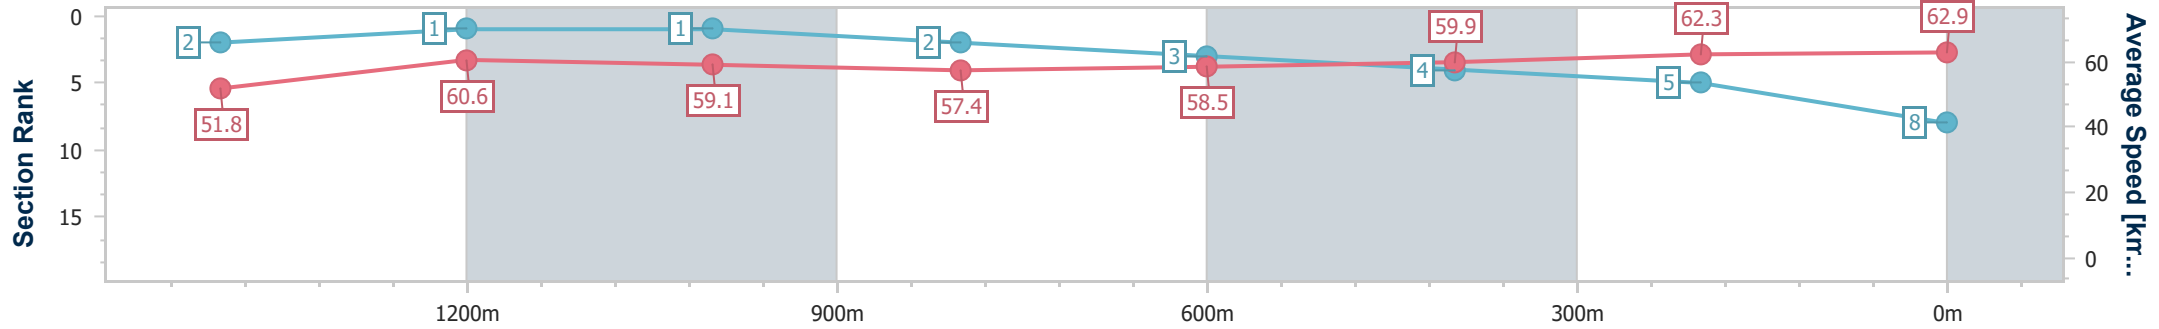

### Ipswich QLD Professional

Race 9: TAB BENCHMARK 78 Handicap - 1666m

24 July 2024 - 17:05

Track Rating: Good 4, Weather: Fine, Rail Position: True

Section	Overall	1400m	1200m	1000m	800m	600m	400m	200m
Section Times	1:42.34 [8] (0:18.49)	1:23.85 [2] (0:11.85)	1:12.00 [1] (0:12.13)	0:59.87 [1] (0:12.53)	0:47.34 [2] (0:12.29)	0:35.05 [3] (0:12.01)	0:23.04 [4] (0:11.56)	0:11.48 [5]
Average Speed [km/h]	51.8	60.6	59.1	57.4	58.5	59.9	62.3	62.9
Top Speed [km/h]	62.2	62.2	59.9	59.1	59.7	62.9	63.3	63.3
Avg. Dist. to Rail [m]	4.8	0.5	0.7	0.3	0.6	0.3	0.3	0.2
Avg. Stride Freq. [Hz]	2.3	2.3	2.2	2.2	2.2	2.2	2.3	2.4
Avg. Stride Length [m]	6.4	7.4	7.4	7.3	7.5	7.5	7.5	7.4

- [ ] Ranking at each section and finish
- .-.- No data available at this section
- NA No data available

Horse/Jockey Name	Uncommon Valour
Final Rank	9
Fastest Section Time (Section)	0:11.33 (400m)
Top Speed [km/h] (Section)	64.7 (400m)
Race State	Finished