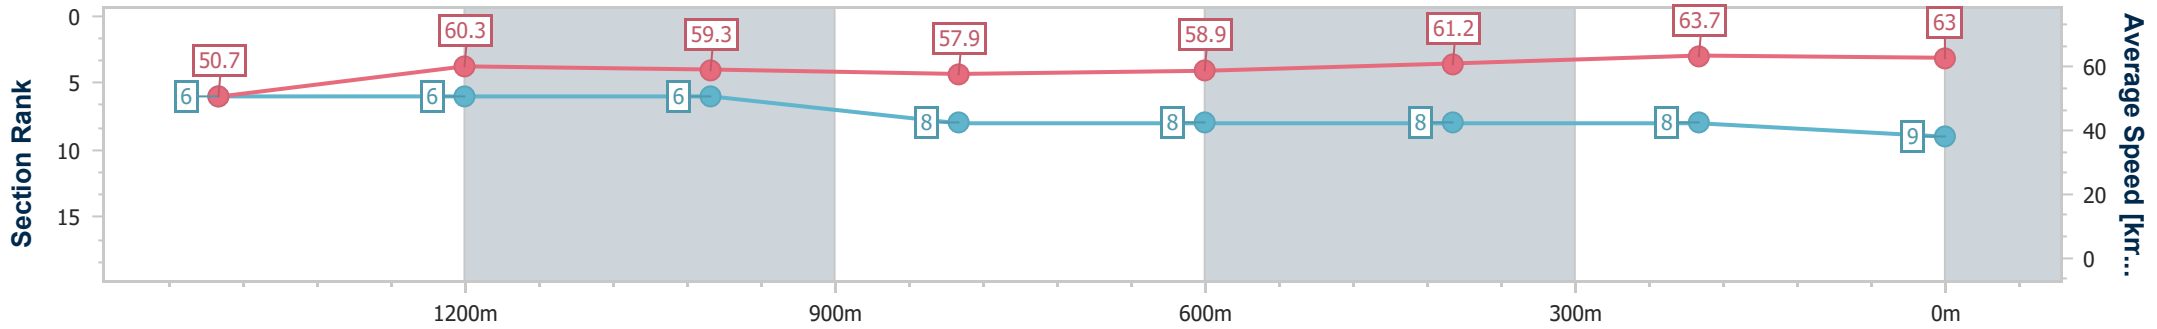

### Ipswich QLD Professional

Race 9: TAB BENCHMARK 78 Handicap - 1666m

24 July 2024 - 17:05

Track Rating: Good 4, Weather: Fine, Rail Position: True

Section	Overall	1400m	1200m	1000m	800m	600m	400m	200m
Section Times	1:42.50 [9] (0:18.97)	1:23.53 [6] (0:11.99)	1:11.54 [6] (0:12.24)	0:59.30 [6] (0:12.47)	0:46.83 [8] (0:12.23)	0:34.60 [8] (0:11.83)	0:22.77 [8] (0:11.33)	0:11.44 [8] (0:11.44)
Average Speed [km/h]	50.7	60.3	59.3	57.9	58.9	61.2	63.7	63.0
Top Speed [km/h]	60.5	61.2	60.7	59.5	61.1	63.6	64.7	64.2
Avg. Dist. to Rail [m]	5.0	1.5	1.5	1.2	0.5	0.7	1.8	3.8
Avg. Stride Freq. [Hz]	2.3	2.3	2.3	2.3	2.3	2.3	2.4	2.4
Avg. Stride Length [m]	6.2	7.2	7.1	7.1	7.2	7.3	7.5	7.4

- [ ] Ranking at each section and finish
- .-.- No data available at this section
- NA No data available

Horse/Jockey Name	Bold Bourbon
Final Rank	10
Fastest Section Time (Section)	0:11.71 (400m)
Top Speed [km/h] (Section)	63.7 (400m)
Race State	Finished