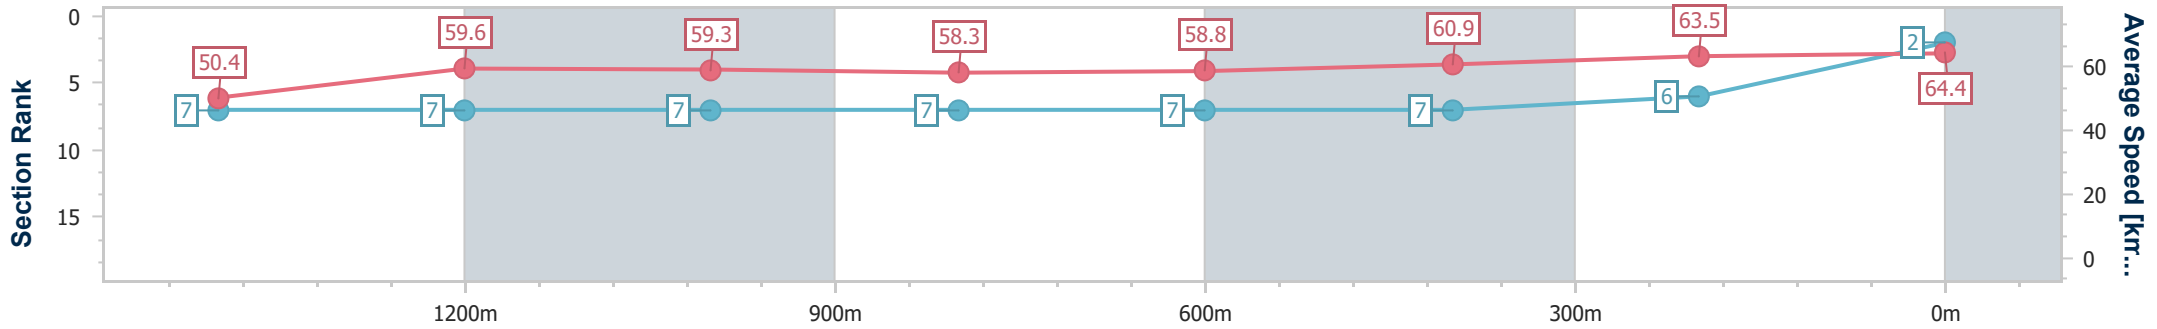

### Ipswich QLD Professional

Race 9: TAB BENCHMARK 78 Handicap - 1666m

24 July 2024 - 17:05

Track Rating: Good 4, Weather: Fine, Rail Position: True

Section	Overall	1400m	1200m	1000m	800m	600m	400m	200m					
Section Times	1:42.07 [2] (0:19.00)	1:23.07 [7] (0:12.07)	1:11.00 [7] (0:12.15)	0:58.85 [7] (0:12.36)	0:46.49 [7] (0:12.20)	0:34.29 [7] (0:11.82)	0:22.47 [7] (0:11.27)	0:11.20 [6]					
Average Speed [km/h]	50.4	59.6	59.3	58.3	58.8	60.9	63.5	64.4					
Top Speed [km/h]	60.4	60.3	59.9	59.7	61.3	62.2	65.0	65.0					
Avg. Dist. to Rail [m]	2.7	0.3	0.1	0.2	0.5	0.7	0.7	1.9					
Avg. Stride Freq. [Hz]	2.2	2.2	2.2	2.2	2.2	2.2	2.3	2.3					
Avg. Stride Length [m]	6.4	7.6	7.6	7.5	7.6	7.7	7.6	7.6					