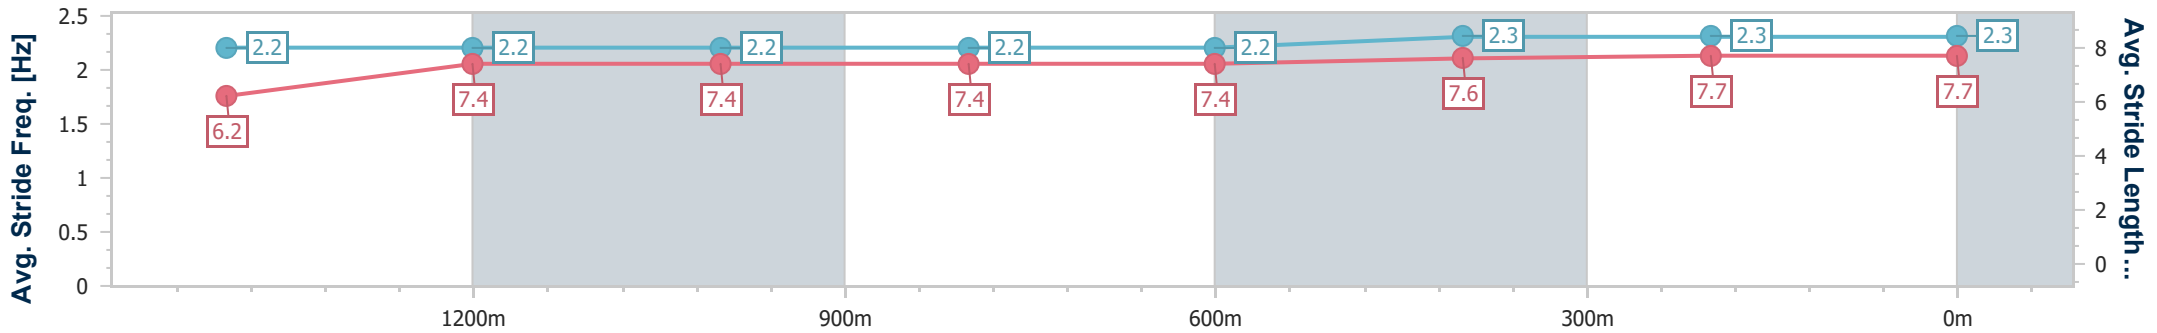

- [ ] Ranking at each section and finish
- .-.- No data available at this section
- NA No data available

Horse/Jockey Name	Redwood Shadow
Final Rank	6
Fastest Section Time (Section)	0:11.17 (200m)
Top Speed [km/h] (Section)	66.4 (200m)
Race State	Finished

### Ipswich QLD Professional

Race 9: TAB BENCHMARK 78 Handicap - 1666m

24 July 2024 - 17:05

Track Rating: Good 4, Weather: Fine, Rail Position: True

Section	Overall	1400m	1200m	1000m	800m	600m	400m	200m
Section Times	1:42.30 [6] (0:19.34)	1:22.96 [10] (0:12.02)	1:10.94 [10] (0:12.17)	0:58.77 [9] (0:12.35)	0:46.42 [9] (0:12.19)	0:34.23 [9] (0:11.72)	0:22.51 [9] (0:11.34)	0:11.17 [9] (0:11.17)
Average Speed [km/h]	49.6	60.1	58.8	58.3	59.0	61.6	64.0	64.4
Top Speed [km/h]	61.5	61.4	59.5	59.9	60.6	63.0	65.9	66.4
Avg. Dist. to Rail [m]	5.3	1.0	0.7	0.4	0.4	0.5	3.1	6.0
Avg. Stride Freq. [Hz]	2.2	2.2	2.2	2.2	2.2	2.3	2.3	2.3
Avg. Stride Length [m]	6.2	7.4	7.4	7.4	7.4	7.6	7.7	7.7