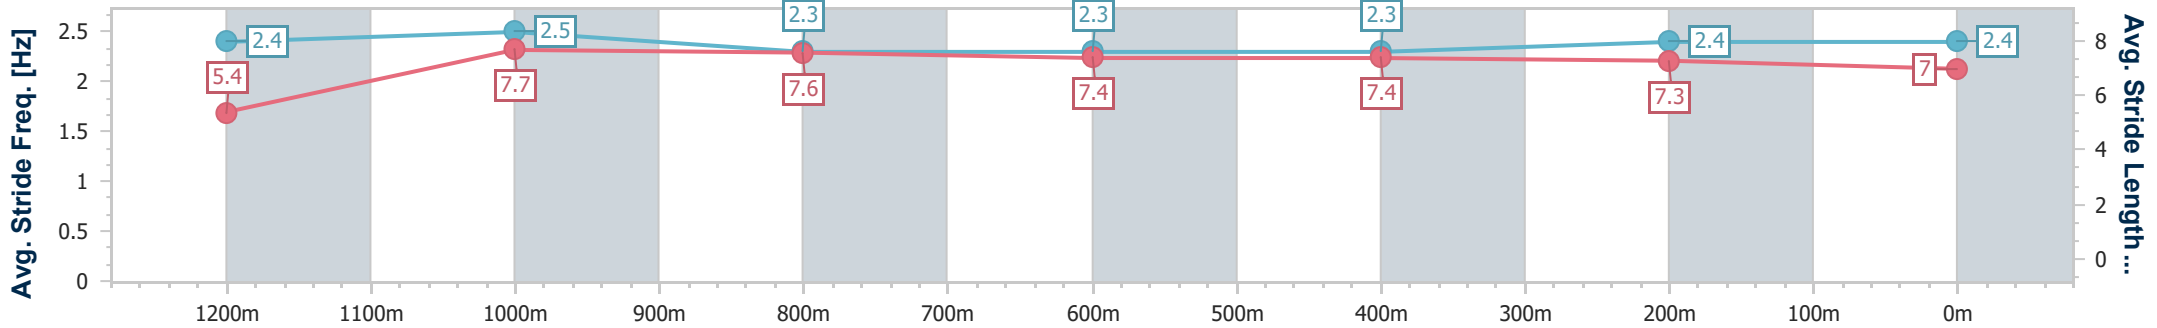

Doomben QLD Professional
Race 1: MOUNT FRANKLIN QTIS Two-Year-Old Handicap - 1350m

BRISBANE
 RACING CLUB

27 July 2024 - 12:04

Track Rating: Soft 5, Weather: Fine, Rail Position: +2.5m Entire

Section	Overall	1200m	1000m	800m	600m	400m	200m
Section Times	1:19.42 [2] (0:11.23)	1:08.19 [4] (0:10.29)	0:57.90 [2] (0:11.25)	0:46.65 [2] (0:11.77)	0:34.88 [2] (0:11.54)	0:23.34 [2] (0:11.22)	0:12.12 [1] (0:12.12)
Average Speed [km/h]	48.1	70.0	64.3	61.8	62.2	63.8	59.5
Top Speed [km/h]	70.3	70.7	68.4	62.4	63.3	65.5	61.8
Avg. Dist. to Rail [m]	7.4	3.6	2.3	1.1	0.8	1.0	0.4
Avg. Stride Freq. [Hz]	2.4	2.5	2.3	2.3	2.3	2.4	2.4
Avg. Stride Length [m]	5.4	7.7	7.6	7.4	7.4	7.3	7.0