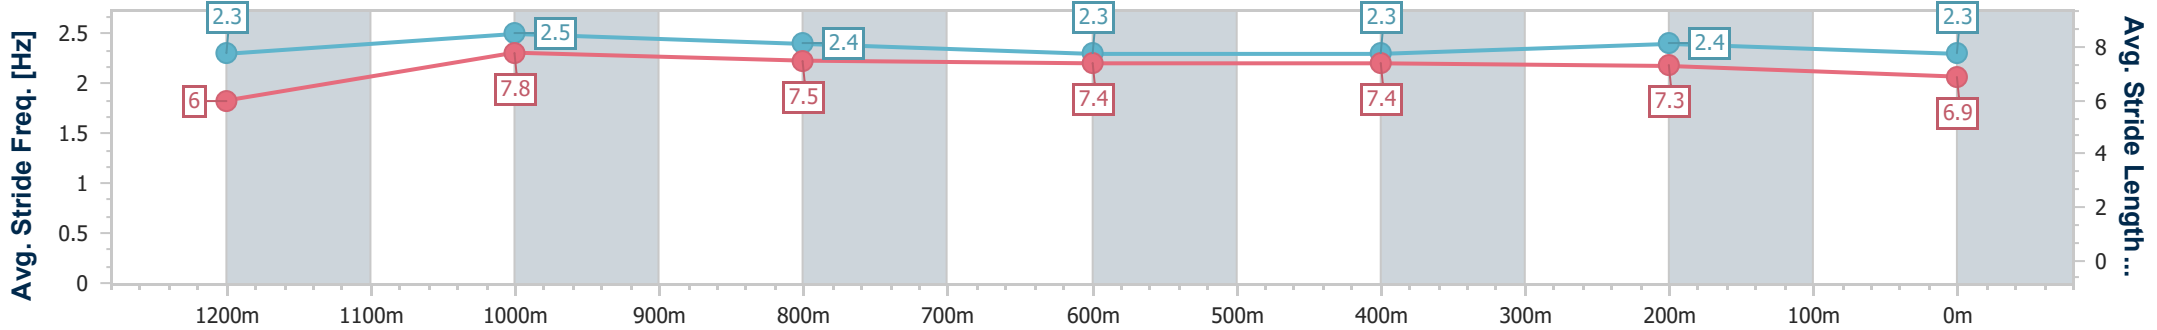

Doomben QLD Professional
Race 1: MOUNT FRANKLIN QTIS Two-Year-Old Handicap - 1350m

BRISBANE
 RACING CLUB

27 July 2024 - 12:04

Track Rating: Soft 5, Weather: Fine, Rail Position: +2.5m Entire

Section	Overall	1200m	1000m	800m	600m	400m	200m
Section Times	1:20.15 [7] (0:10.98)	1:09.17 [1] (0:10.22)	0:58.95 [1] (0:11.29)	0:47.66 [1] (0:11.76)	0:35.90 [1] (0:11.69)	0:24.21 [1] (0:11.49)	0:12.72 [2] (0:12.72)
Average Speed [km/h]	49.2	70.6	63.6	60.9	61.6	62.2	56.7
Top Speed [km/h]	68.5	72.1	67.4	61.8	62.7	63.7	60.8
Avg. Dist. to Rail [m]	4.6	0.4	0.6	0.2	0.9	1.9	2.2
Avg. Stride Freq. [Hz]	2.3	2.5	2.4	2.3	2.3	2.4	2.3
Avg. Stride Length [m]	6.0	7.8	7.5	7.4	7.4	7.3	6.9

- [] Ranking at each section and finish
- .-.- No data available at this section
- NA No data available

Horse/Jockey Name	Belmont Park
Final Rank	8
Fastest Section Time (Section)	0:10.64 (1200m)
Top Speed [km/h] (Section)	68.7 (1200m)
Race State	Finished