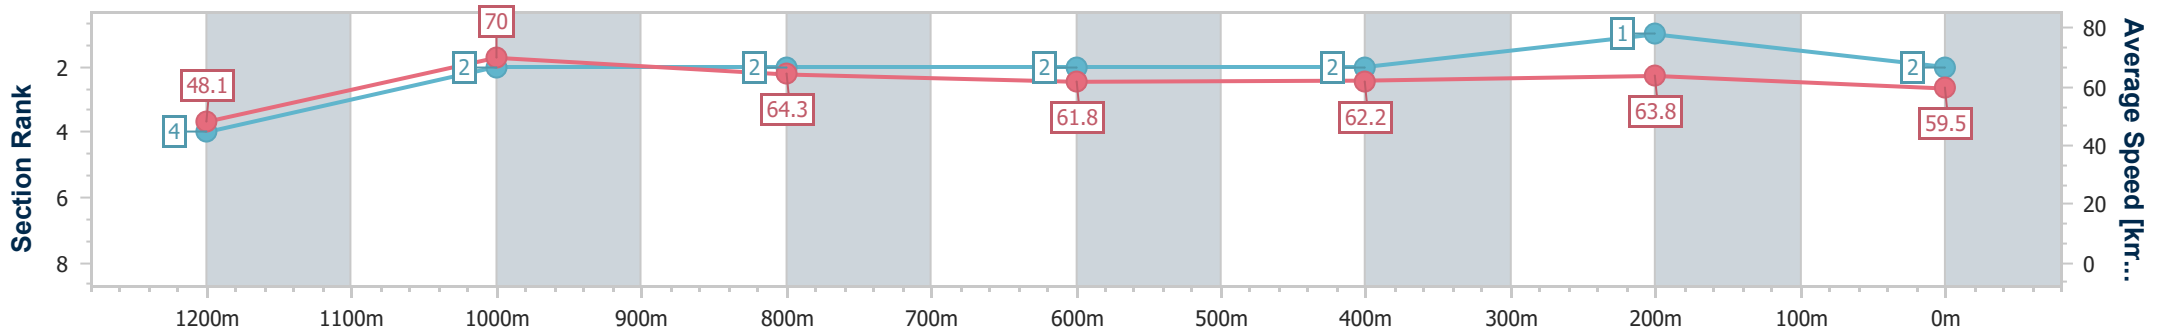

Doomben QLD Professional
Race 1: MOUNT FRANKLIN QTIS Two-Year-Old Handicap - 1350m

BRISBANE
 RACING CLUB

27 July 2024 - 12:04

Track Rating: Soft 5, Weather: Fine, Rail Position: +2.5m Entire

Section	Overall	1200m	1000m	800m	600m	400m	200m
Section Times	1:19.42 [2] (0:11.23)	1:08.19 [4] (0:10.29)	0:57.90 [2] (0:11.25)	0:46.65 [2] (0:11.77)	0:34.88 [2] (0:11.54)	0:23.34 [2] (0:11.22)	0:12.12 [1] (0:12.12)
Average Speed [km/h]	48.1	70.0	64.3	61.8	62.2	63.8	59.5
Top Speed [km/h]	70.3	70.7	68.4	62.4	63.3	65.5	61.8
Avg. Dist. to Rail [m]	7.4	3.6	2.3	1.1	0.8	1.0	0.4
Avg. Stride Freq. [Hz]	2.4	2.5	2.3	2.3	2.3	2.4	2.4
Avg. Stride Length [m]	5.4	7.7	7.6	7.4	7.4	7.3	7.0