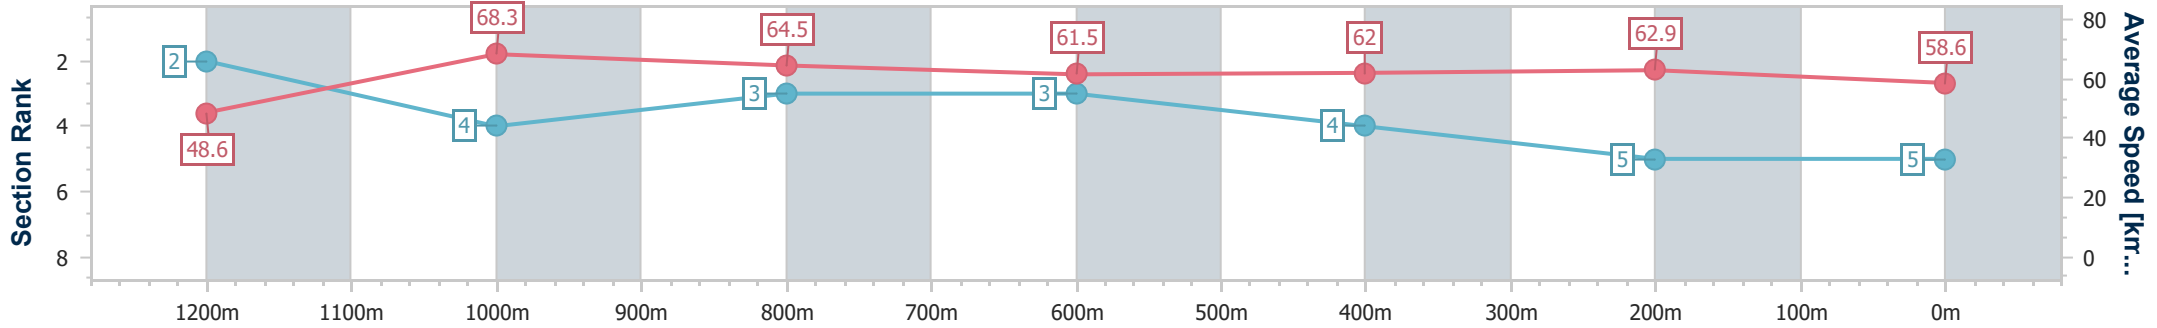

Doomben QLD Professional
Race 1: MOUNT FRANKLIN QTIS Two-Year-Old Handicap - 1350m

BRISBANE
 RACING CLUB

27 July 2024 - 12:04

Track Rating: Soft 5, Weather: Fine, Rail Position: +2.5m Entire

Section	Overall	1200m	1000m	800m	600m	400m	200m
Section Times	1:19.92 [5] (0:11.10)	1:08.82 [2] (0:10.54)	0:58.28 [4] (0:11.25)	0:47.03 [3] (0:11.72)	0:35.31 [3] (0:11.61)	0:23.70 [4] (0:11.42)	0:12.28 [5] (0:12.28)
Average Speed [km/h]	48.6	68.3	64.5	61.5	62.0	62.9	58.6
Top Speed [km/h]	68.3	69.3	67.3	62.4	63.1	63.8	61.8
Avg. Dist. to Rail [m]	7.4	3.8	2.0	0.7	0.6	1.0	2.5
Avg. Stride Freq. [Hz]	2.4	2.5	2.3	2.3	2.3	2.3	2.2
Avg. Stride Length [m]	5.7	7.7	7.7	7.5	7.6	7.6	7.3

- [] Ranking at each section and finish
- .-.- No data available at this section
- NA No data available

Horse/Jockey Name	Mishani Invincible
Final Rank	6
Fastest Section Time (Section)	0:10.50 (1200m)
Top Speed [km/h] (Section)	69.7 (1200m)
Race State	Finished