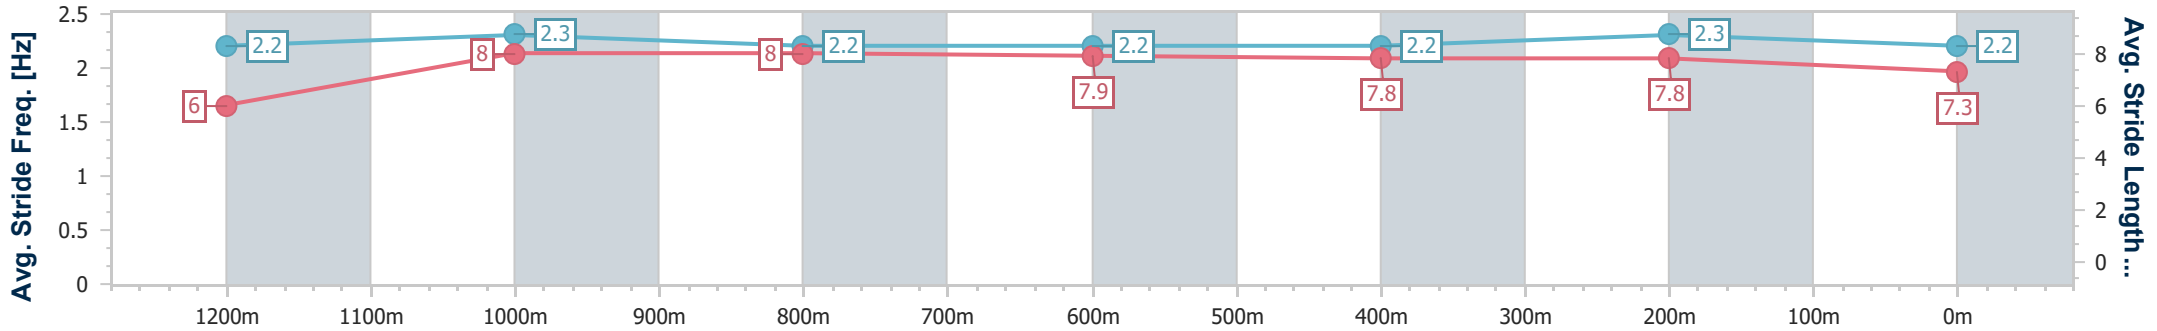

- [] Ranking at each section and finish
- .-.- No data available at this section
- NA No data available

Horse/Jockey Name	Belmont Park
Final Rank	8
Fastest Section Time (Section)	0:10.64 (1200m)
Top Speed [km/h] (Section)	68.7 (1200m)
Race State	Finished

Doomben QLD Professional
Race 1: MOUNT FRANKLIN QTIS Two-Year-Old Handicap - 1350m

BRISBANE
RACING CLUB

27 July 2024 - 12:04

Track Rating: Soft 5, Weather: Fine, Rail Position: +2.5m Entire

Section	Overall	1200m	1000m	800m	600m	400m	200m
Section Times	1:20.42 [8] (0:11.70)	1:08.72 [8] (0:10.64)	0:58.08 [8] (0:11.34)	0:46.74 [8] (0:11.74)	0:35.00 [8] (0:11.53)	0:23.47 [8] (0:11.23)	0:12.24 [8] (0:12.24)
Average Speed [km/h]	46.3	67.7	63.8	61.6	62.9	64.1	58.8
Top Speed [km/h]	65.2	68.7	67.5	63.6	64.1	65.4	62.7
Avg. Dist. to Rail [m]	9.1	2.3	1.9	0.7	1.0	2.7	4.2
Avg. Stride Freq. [Hz]	2.2	2.3	2.2	2.2	2.2	2.3	2.2
Avg. Stride Length [m]	6.0	8.0	8.0	7.9	7.8	7.8	7.3

- [] Ranking at each section and finish
- .-.- No data available at this section
- NA No data available