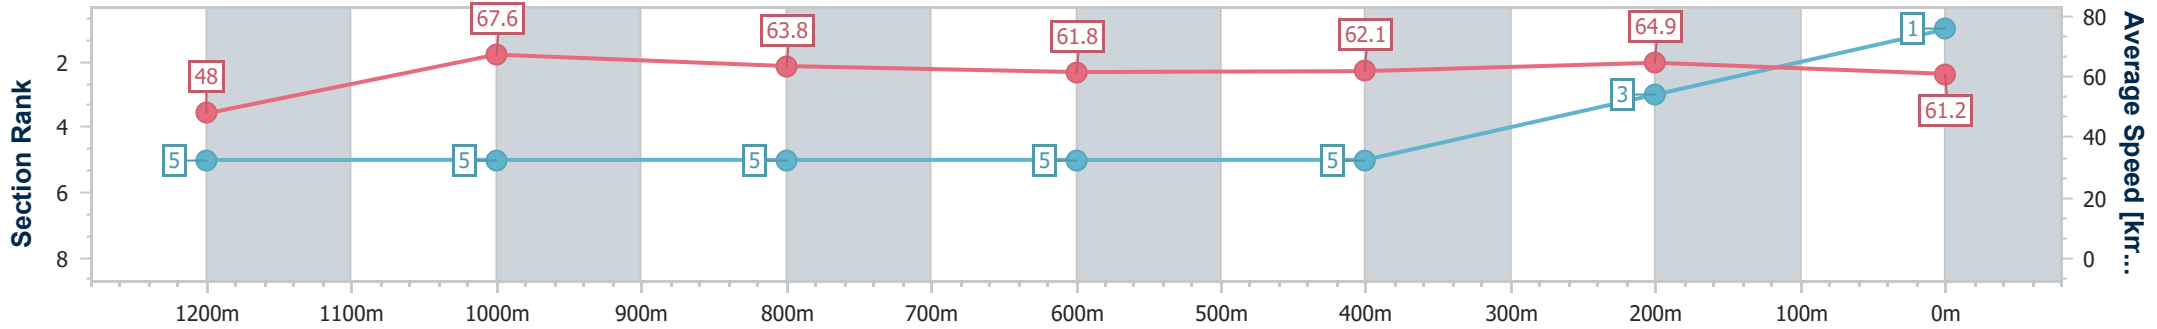

27 July 2024 - 12:04

Track Rating: Soft 5, Weather: Fine, Rail Position: +2.5m Entire

BRISBANE RACING CLUB

Section	Overall	1200m	1000m	800m	600m	400m	200m
Section Times	1:19.29 [1] (0:11.30)	1:07.99 [5] (0:10.62)	0:57.37 [5] (0:11.34)	0:46.03 [5] (0:11.63)	0:34.40 [5] (0:11.54)	0:22.86 [5] (0:11.11)	0:11.75 [3] (0:11.75)
Average Speed [km/h]	48.0	67.6	63.8	61.8	62.1	64.9	61.2
Top Speed [km/h]	65.4	68.3	66.3	62.6	64.8	65.6	65.1
Avg. Dist. to Rail [m]	3.1	1.8	1.1	0.6	0.9	2.4	1.9
Avg. Stride Freq. [Hz]	2.3	2.4	2.3	2.2	2.3	2.4	2.3
Avg. Stride Length [m]	5.9	7.8	7.8	7.7	7.6	7.7	7.3