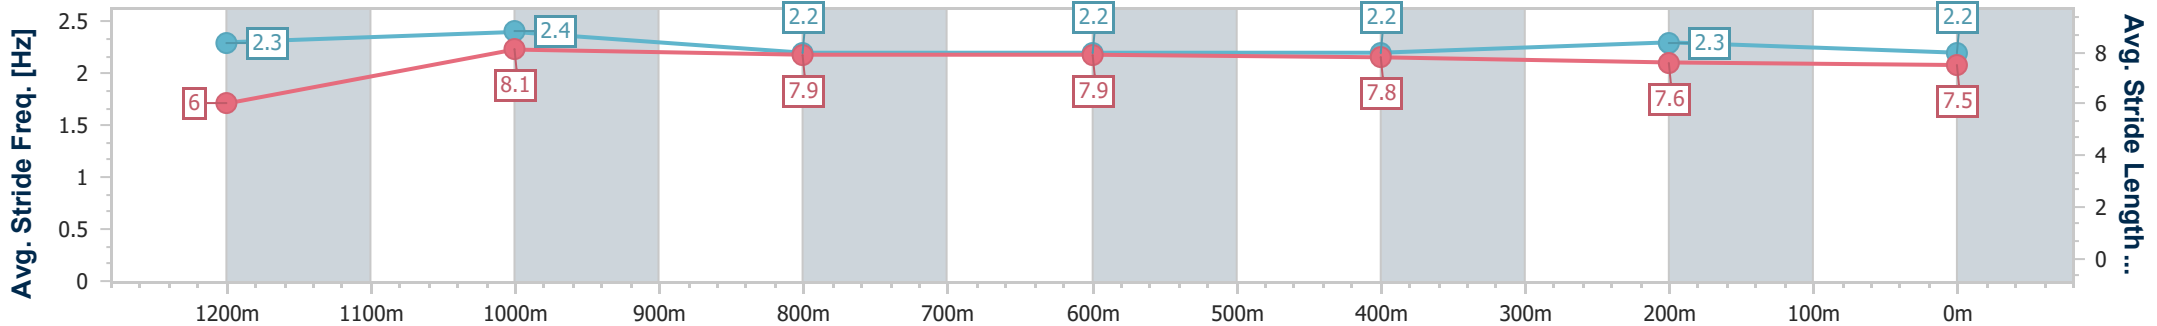

- [] Ranking at each section and finish
- .-.- No data available at this section
- NA No data available

Horse/Jockey Name	Mishani Invincible
Final Rank	6
Fastest Section Time (Section)	0:10.50 (1200m)
Top Speed [km/h] (Section)	69.7 (1200m)
Race State	Finished

Doomben QLD Professional
Race 1: MOUNT FRANKLIN QTIS Two-Year-Old Handicap - 1350m

27 July 2024 - 12:04

BRISBANE
RACING CLUB

Track Rating: Soft 5, Weather: Fine, Rail Position: +2.5m Entire

Section	Overall	1200m	1000m	800m	600m	400m	200m
Section Times	1:20.01 [6] (0:11.10)	1:08.91 [2] (0:10.50)	0:58.41 [3] (0:11.35)	0:47.06 [4] (0:11.67)	0:35.39 [4] (0:11.59)	0:23.80 [3] (0:11.43)	0:12.37 [6] (0:12.37)
Average Speed [km/h]	48.5	68.7	63.3	61.4	61.6	62.7	58.2
Top Speed [km/h]	67.2	69.7	67.3	62.3	62.9	64.2	61.3
Avg. Dist. to Rail [m]	1.6	0.4	0.4	1.3	1.7	1.0	1.6
Avg. Stride Freq. [Hz]	2.3	2.4	2.2	2.2	2.2	2.3	2.2
Avg. Stride Length [m]	6.0	8.1	7.9	7.9	7.8	7.6	7.5

- [] Ranking at each section and finish
- .-.- No data available at this section
- NA No data available

Horse/Jockey Name	Pride Of Savabella
Final Rank	7
Fastest Section Time (Section)	0:10.22 (1200m)
Top Speed [km/h] (Section)	72.1 (1200m)
Race State	Finished