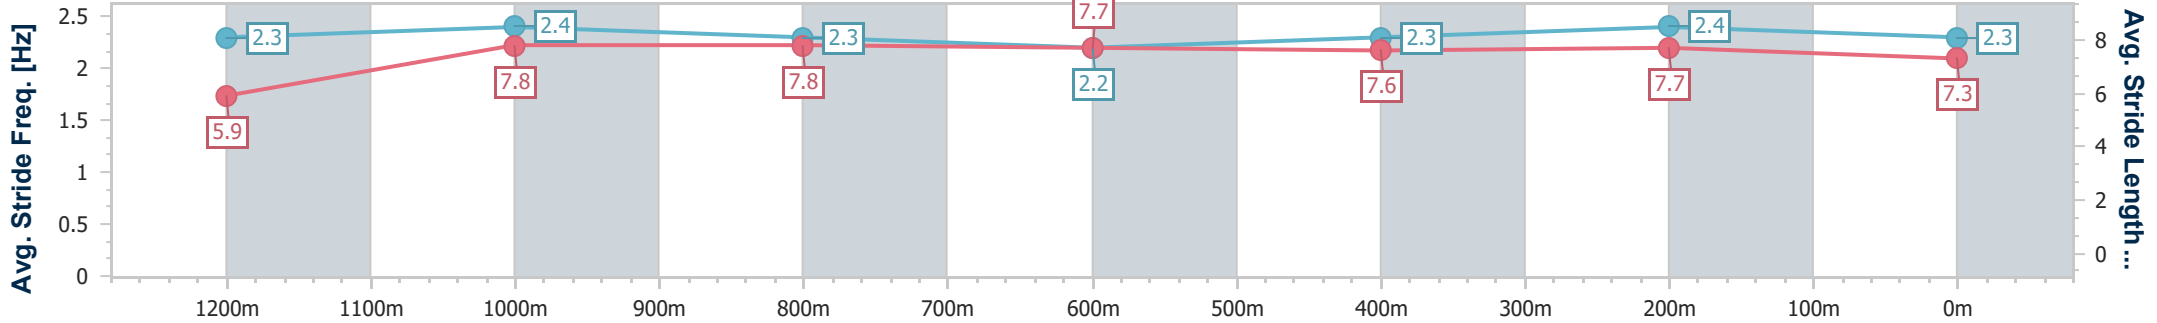

27 July 2024 - 12:04

Track Rating: Soft 5, Weather: Fine, Rail Position: +2.5m Entire

BRISBANE RACING CLUB

Section	Overall	1200m	1000m	800m	600m	400m	200m
Section Times	1:19.29 [1] (0:11.30)	1:07.99 [5] (0:10.62)	0:57.37 [5] (0:11.34)	0:46.03 [5] (0:11.63)	0:34.40 [5] (0:11.54)	0:22.86 [5] (0:11.11)	0:11.75 [3] (0:11.75)
Average Speed [km/h]	48.0	67.6	63.8	61.8	62.1	64.9	61.2
Top Speed [km/h]	65.4	68.3	66.3	62.6	64.8	65.6	65.1
Avg. Dist. to Rail [m]	3.1	1.8	1.1	0.6	0.9	2.4	1.9
Avg. Stride Freq. [Hz]	2.3	2.4	2.3	2.2	2.3	2.4	2.3
Avg. Stride Length [m]	5.9	7.8	7.8	7.7	7.6	7.7	7.3