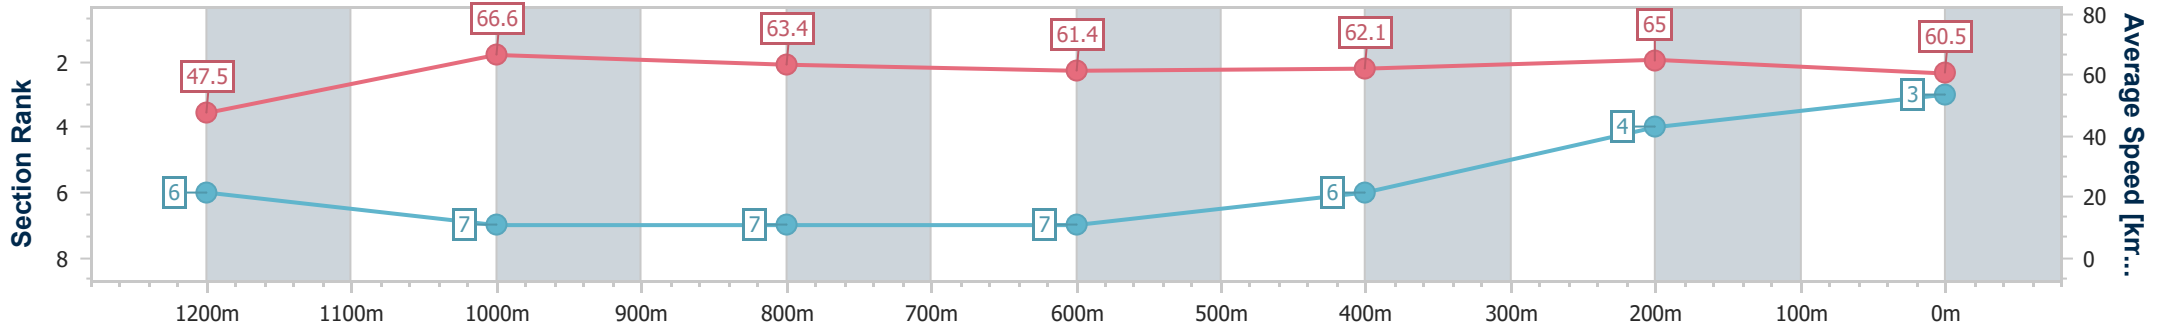

Horse/Jockey Name	Data Scramble
Final Rank	3
Fastest Section Time (Section)	0:10.83 (1200m)
Top Speed [km/h] (Section)	68.2 (1200m)
Race State	Finished

Doomben QLD Professional
Race 1: MOUNT FRANKLIN QTIS Two-Year-Old Handicap - 1350m
27 July 2024 - 12:04
Track Rating: Soft 5, Weather: Fine, Rail Position: +2.5m Entire

BRISBANE
RACING CLUB

Section	Overall	1200m	1000m	800m	600m	400m	200m
Section Times	1:19.50 [3] (0:11.35)	1:08.15 [6] (0:10.83)	0:57.32 [7] (0:11.34)	0:45.98 [7] (0:11.69)	0:34.29 [7] (0:11.40)	0:22.89 [6] (0:10.97)	0:11.92 [4] (0:11.92)
Average Speed [km/h]	47.5	66.6	63.4	61.4	62.1	65.0	60.5
Top Speed [km/h]	65.9	68.2	66.6	61.8	64.4	66.4	64.4
Avg. Dist. to Rail [m]	4.5	1.7	0.8	1.0	2.4	2.6	1.3
Avg. Stride Freq. [Hz]	2.2	2.4	2.3	2.3	2.3	2.4	2.3
Avg. Stride Length [m]	5.9	7.7	7.7	7.4	7.4	7.5	7.4

- [ ] Ranking at each section and finish
- -.-.- No data available at this section
- NA No data available