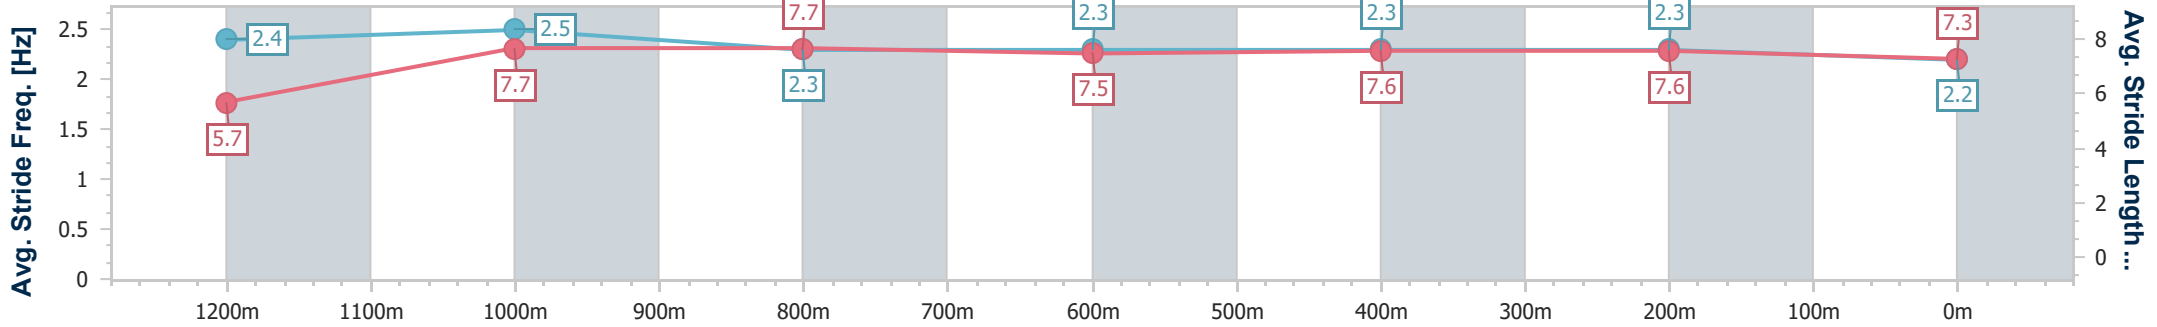

Doomben QLD Professional
Race 1: MOUNT FRANKLIN QTIS Two-Year-Old Handicap - 1350m

BRISBANE
 RACING CLUB

27 July 2024 - 12:04

Track Rating: Soft 5, Weather: Fine, Rail Position: +2.5m Entire

Section	Overall	1200m	1000m	800m	600m	400m	200m
Section Times	1:19.92 [5] (0:11.10)	1:08.82 [2] (0:10.54)	0:58.28 [4] (0:11.25)	0:47.03 [3] (0:11.72)	0:35.31 [3] (0:11.61)	0:23.70 [4] (0:11.42)	0:12.28 [5] (0:12.28)
Average Speed [km/h]	48.6	68.3	64.5	61.5	62.0	62.9	58.6
Top Speed [km/h]	68.3	69.3	67.3	62.4	63.1	63.8	61.8
Avg. Dist. to Rail [m]	7.4	3.8	2.0	0.7	0.6	1.0	2.5
Avg. Stride Freq. [Hz]	2.4	2.5	2.3	2.3	2.3	2.3	2.2
Avg. Stride Length [m]	5.7	7.7	7.7	7.5	7.6	7.6	7.3

- [] Ranking at each section and finish
- .-.- No data available at this section
- NA No data available

Horse/Jockey Name	Mishani Invincible
Final Rank	6
Fastest Section Time (Section)	0:10.50 (1200m)
Top Speed [km/h] (Section)	69.7 (1200m)
Race State	Finished