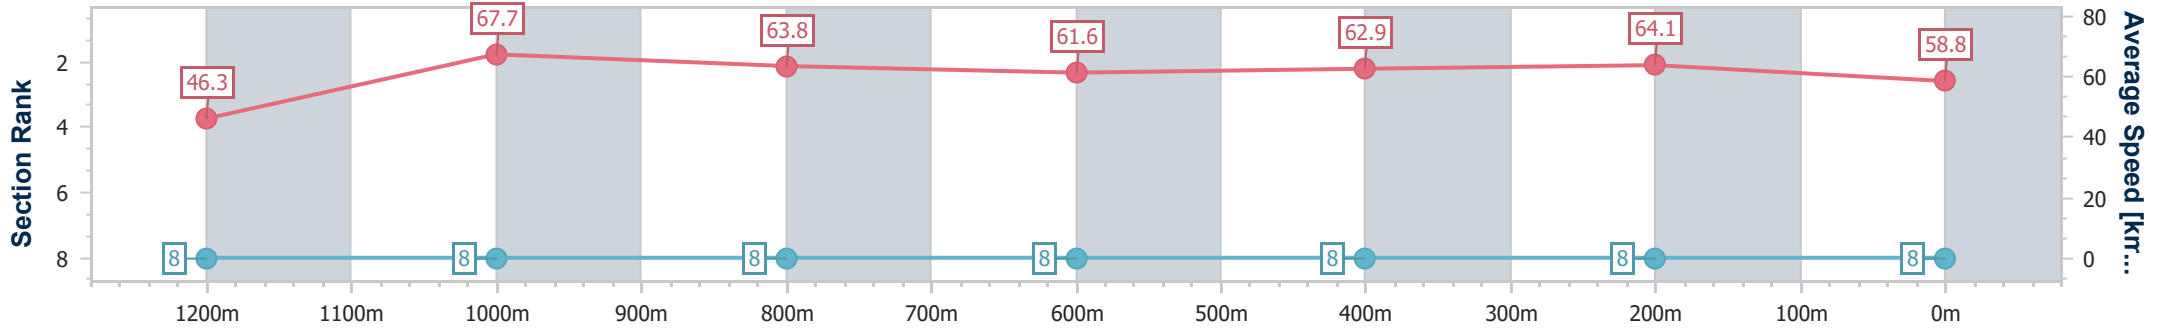

Doomben QLD Professional
Race 1: MOUNT FRANKLIN QTIS Two-Year-Old Handicap - 1350m

BRISBANE
RACING CLUB

27 July 2024 - 12:04

Track Rating: Soft 5, Weather: Fine, Rail Position: +2.5m Entire

Section	Overall	1200m	1000m	800m	600m	400m	200m
Section Times	1:20.42 [8] (0:11.70)	1:08.72 [8] (0:10.64)	0:58.08 [8] (0:11.34)	0:46.74 [8] (0:11.74)	0:35.00 [8] (0:11.53)	0:23.47 [8] (0:11.23)	0:12.24 [8] (0:12.24)
Average Speed [km/h]	46.3	67.7	63.8	61.6	62.9	64.1	58.8
Top Speed [km/h]	65.2	68.7	67.5	63.6	64.1	65.4	62.7
Avg. Dist. to Rail [m]	9.1	2.3	1.9	0.7	1.0	2.7	4.2
Avg. Stride Freq. [Hz]	2.2	2.3	2.2	2.2	2.2	2.3	2.2
Avg. Stride Length [m]	6.0	8.0	8.0	7.9	7.8	7.8	7.3

- [] Ranking at each section and finish
- .-.- No data available at this section
- NA No data available