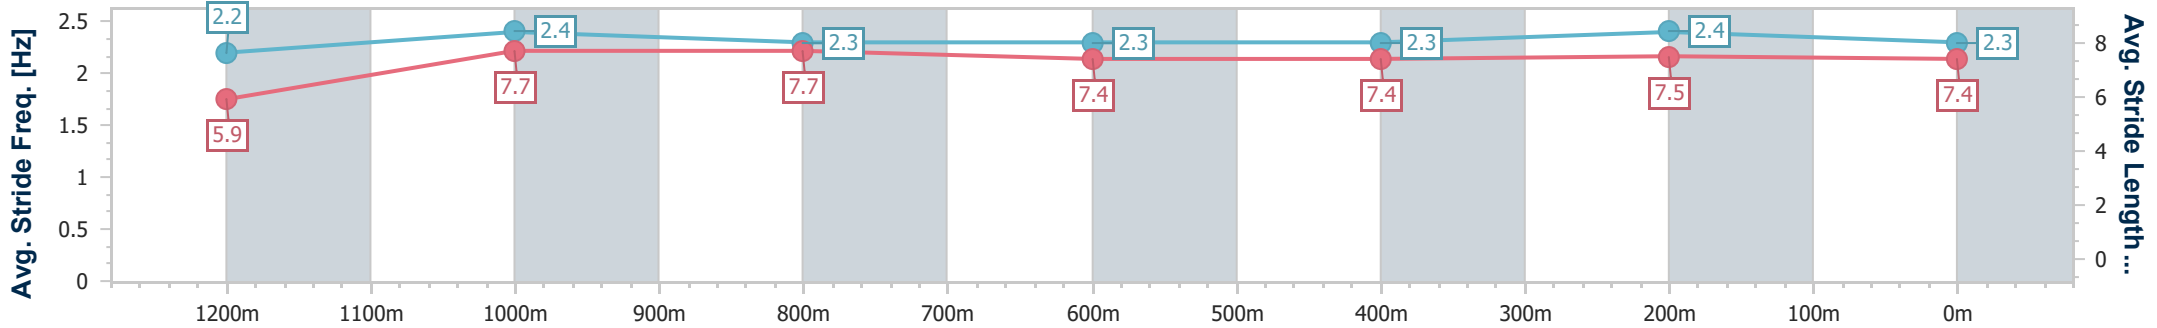

Horse/Jockey Name	Data Scramble
Final Rank	3
Fastest Section Time (Section)	0:10.83 (1200m)
Top Speed [km/h] (Section)	68.2 (1200m)
Race State	Finished

Doomben QLD Professional
Race 1: MOUNT FRANKLIN QTIS Two-Year-Old Handicap - 1350m
27 July 2024 - 12:04
Track Rating: Soft 5, Weather: Fine, Rail Position: +2.5m Entire

BRISBANE
RACING CLUB

Section	Overall	1200m	1000m	800m	600m	400m	200m
Section Times	1:19.50 [3] (0:11.35)	1:08.15 [6] (0:10.83)	0:57.32 [7] (0:11.34)	0:45.98 [7] (0:11.69)	0:34.29 [7] (0:11.40)	0:22.89 [6] (0:10.97)	0:11.92 [4] (0:11.92)
Average Speed [km/h]	47.5	66.6	63.4	61.4	62.1	65.0	60.5
Top Speed [km/h]	65.9	68.2	66.6	61.8	64.4	66.4	64.4
Avg. Dist. to Rail [m]	4.5	1.7	0.8	1.0	2.4	2.6	1.3
Avg. Stride Freq. [Hz]	2.2	2.4	2.3	2.3	2.3	2.4	2.3
Avg. Stride Length [m]	5.9	7.7	7.7	7.4	7.4	7.5	7.4

- [ ] Ranking at each section and finish
- -.-.- No data available at this section
- NA No data available