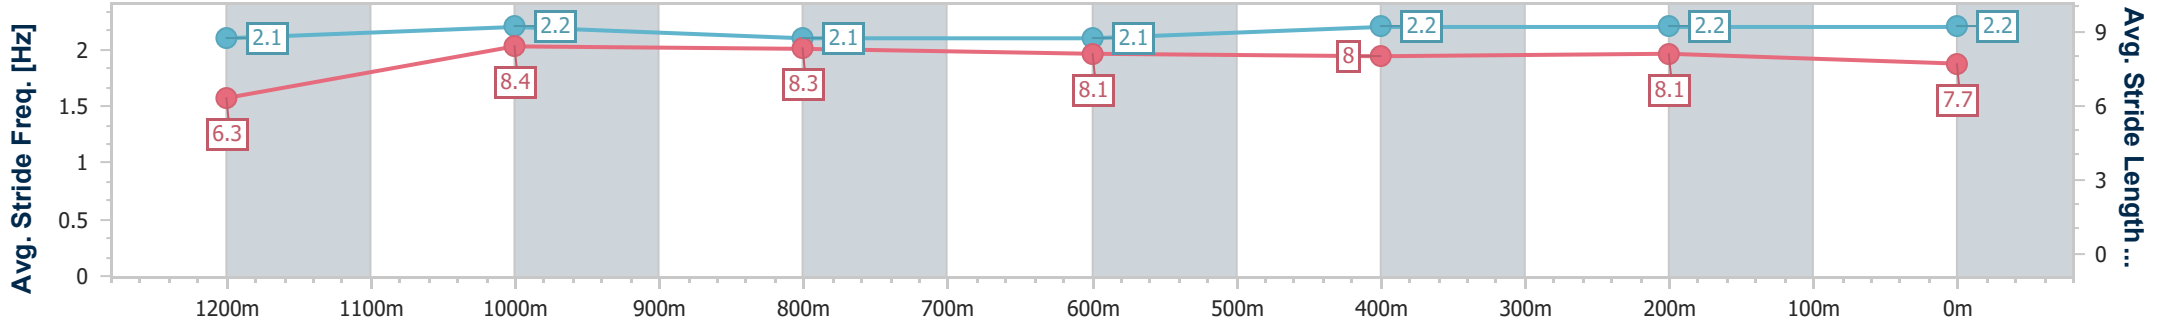

Doomben QLD Professional
Race 1: MOUNT FRANKLIN QTIS Two-Year-Old Handicap - 1350m

BRISBANE RACING CLUB

27 July 2024 - 12:04

Track Rating: Soft 5, Weather: Fine, Rail Position: +2.5m Entire

Section	Overall	1200m	1000m	800m	600m	400m	200m
Section Times	1:19.78 [4] (0:11.36)	1:08.42 [7] (0:10.67)	0:57.75 [6] (0:11.38)	0:46.37 [6] (0:11.70)	0:34.67 [6] (0:11.56)	0:23.11 [7] (0:11.23)	0:11.88 [7] (0:11.88)
Average Speed [km/h]	47.7	67.7	63.4	61.5	62.5	64.5	60.7
Top Speed [km/h]	53.9	68.2	68.2	63.8	62.9	65.4	64.9
Avg. Dist. to Rail [m]	8.4	2.7	1.5	0.6	0.3	2.4	3.1
Avg. Stride Freq. [Hz]	2.1	2.2	2.1	2.1	2.2	2.2	2.2
Avg. Stride Length [m]	6.3	8.4	8.3	8.1	8.0	8.1	7.7