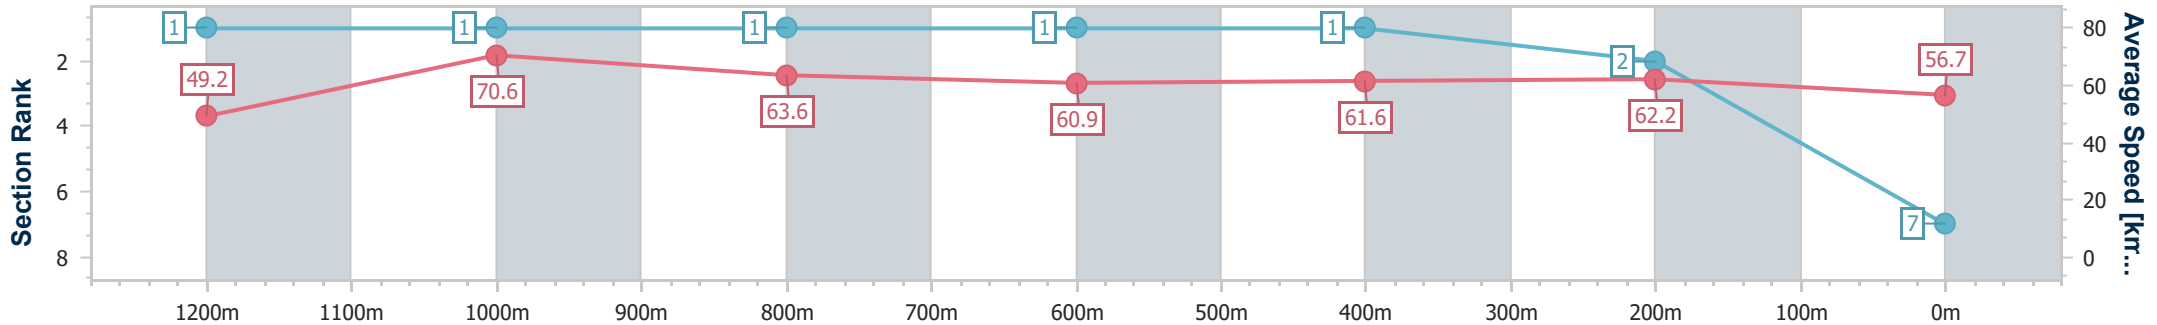

- [] Ranking at each section and finish
- .-.- No data available at this section
- NA No data available

Horse/Jockey Name	Pride Of Savabella
Final Rank	7
Fastest Section Time (Section)	0:10.22 (1200m)
Top Speed [km/h] (Section)	72.1 (1200m)
Race State	Finished

Doomben QLD Professional
Race 1: MOUNT FRANKLIN QTIS Two-Year-Old Handicap - 1350m

BRISBANE
 RACING CLUB

27 July 2024 - 12:04

Track Rating: Soft 5, Weather: Fine, Rail Position: +2.5m Entire

Section	Overall	1200m	1000m	800m	600m	400m	200m
Section Times	1:20.15 [7] (0:10.98)	1:09.17 [1] (0:10.22)	0:58.95 [1] (0:11.29)	0:47.66 [1] (0:11.76)	0:35.90 [1] (0:11.69)	0:24.21 [1] (0:11.49)	0:12.72 [2] (0:12.72)
Average Speed [km/h]	49.2	70.6	63.6	60.9	61.6	62.2	56.7
Top Speed [km/h]	68.5	72.1	67.4	61.8	62.7	63.7	60.8
Avg. Dist. to Rail [m]	4.6	0.4	0.6	0.2	0.9	1.9	2.2
Avg. Stride Freq. [Hz]	2.3	2.5	2.4	2.3	2.3	2.4	2.3
Avg. Stride Length [m]	6.0	7.8	7.5	7.4	7.4	7.3	6.9