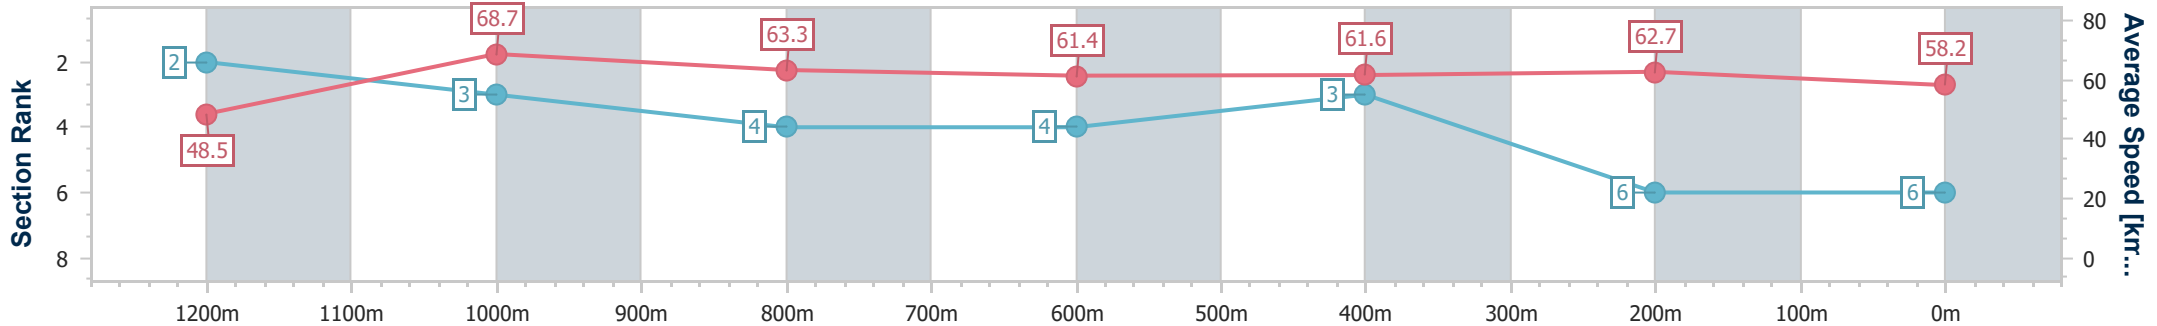

Doomben QLD Professional
Race 1: MOUNT FRANKLIN QTIS Two-Year-Old Handicap - 1350m

27 July 2024 - 12:04

BRISBANE
RACING CLUB

Track Rating: Soft 5, Weather: Fine, Rail Position: +2.5m Entire

Section	Overall	1200m	1000m	800m	600m	400m	200m
Section Times	1:20.01 [6] (0:11.10)	1:08.91 [2] (0:10.50)	0:58.41 [3] (0:11.35)	0:47.06 [4] (0:11.67)	0:35.39 [4] (0:11.59)	0:23.80 [3] (0:11.43)	0:12.37 [6] (0:12.37)
Average Speed [km/h]	48.5	68.7	63.3	61.4	61.6	62.7	58.2
Top Speed [km/h]	67.2	69.7	67.3	62.3	62.9	64.2	61.3
Avg. Dist. to Rail [m]	1.6	0.4	0.4	1.3	1.7	1.0	1.6
Avg. Stride Freq. [Hz]	2.3	2.4	2.2	2.2	2.2	2.3	2.2
Avg. Stride Length [m]	6.0	8.1	7.9	7.9	7.8	7.6	7.5

- [] Ranking at each section and finish
- .-.- No data available at this section
- NA No data available

Horse/Jockey Name	Pride Of Savabella
Final Rank	7
Fastest Section Time (Section)	0:10.22 (1200m)
Top Speed [km/h] (Section)	72.1 (1200m)
Race State	Finished