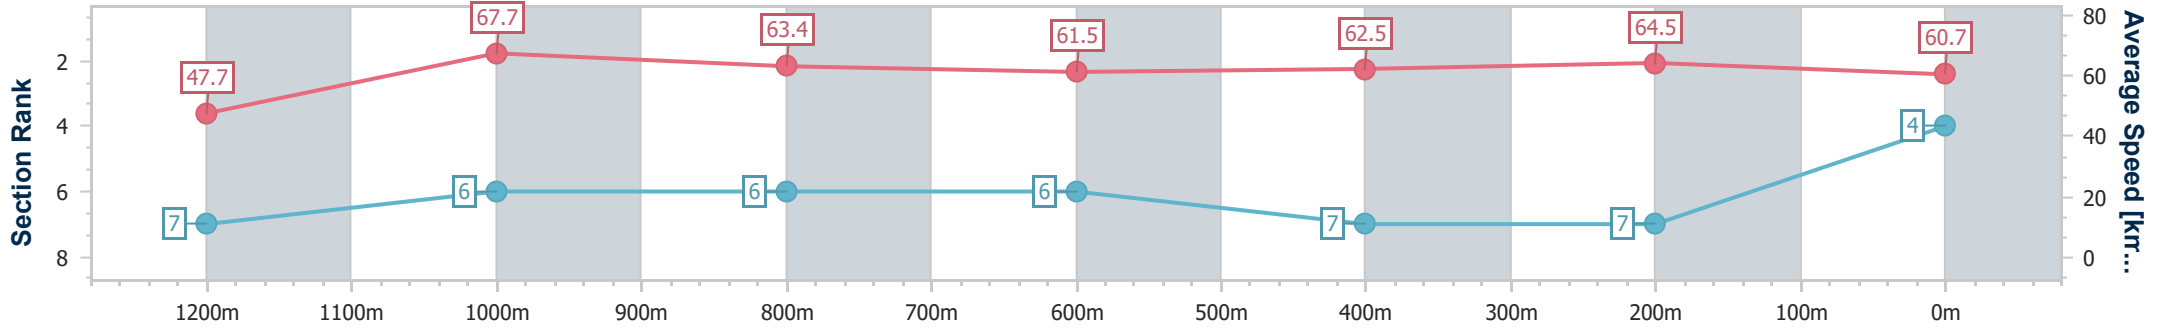

Doomben QLD Professional
Race 1: MOUNT FRANKLIN QTIS Two-Year-Old Handicap - 1350m

BRISBANE RACING CLUB

27 July 2024 - 12:04

Track Rating: Soft 5, Weather: Fine, Rail Position: +2.5m Entire

Section	Overall	1200m	1000m	800m	600m	400m	200m
Section Times	1:19.78 [4] (0:11.36)	1:08.42 [7] (0:10.67)	0:57.75 [6] (0:11.38)	0:46.37 [6] (0:11.70)	0:34.67 [6] (0:11.56)	0:23.11 [7] (0:11.23)	0:11.88 [7] (0:11.88)
Average Speed [km/h]	47.7	67.7	63.4	61.5	62.5	64.5	60.7
Top Speed [km/h]	53.9	68.2	68.2	63.8	62.9	65.4	64.9
Avg. Dist. to Rail [m]	8.4	2.7	1.5	0.6	0.3	2.4	3.1
Avg. Stride Freq. [Hz]	2.1	2.2	2.1	2.1	2.2	2.2	2.2
Avg. Stride Length [m]	6.3	8.4	8.3	8.1	8.0	8.1	7.7