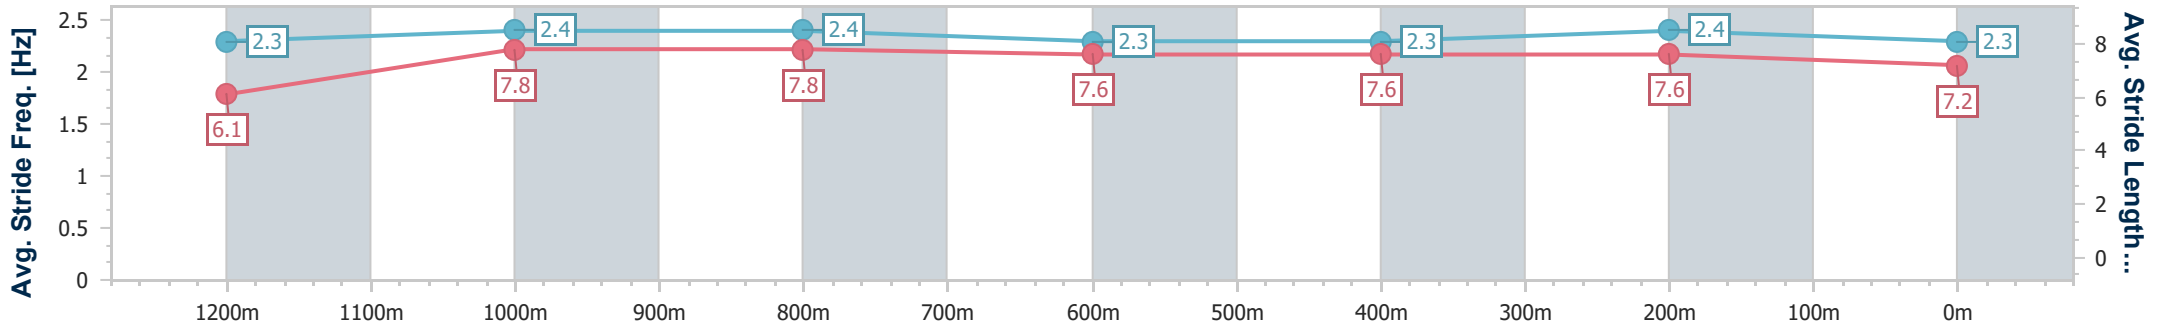

27 July 2024 - 13:13

Track Rating: Good 4, Weather: Fine, Rail Position: +2.5m Entire

BRISBANE RACING CLUB

Section	Overall	1200m	1000m	800m	600m	400m	200m
Section Times	1:18.66 [1] (0:10.70)	1:07.96 [2] (0:10.71)	0:57.25 [1] (0:10.87)	0:46.38 [1] (0:11.32)	0:35.06 [1] (0:11.64)	0:23.42 [2] (0:11.26)	0:12.16 [1] (0:12.16)
Average Speed [km/h]	50.5	67.2	66.1	64.1	62.8	64.4	59.1
Top Speed [km/h]	66.6	67.7	68.7	64.8	63.7	65.4	62.8
Avg. Dist. to Rail [m]	2.4	0.5	0.4	1.4	3.4	1.4	1.7
Avg. Stride Freq. [Hz]	2.3	2.4	2.4	2.3	2.3	2.4	2.3
Avg. Stride Length [m]	6.1	7.8	7.8	7.6	7.6	7.6	7.2