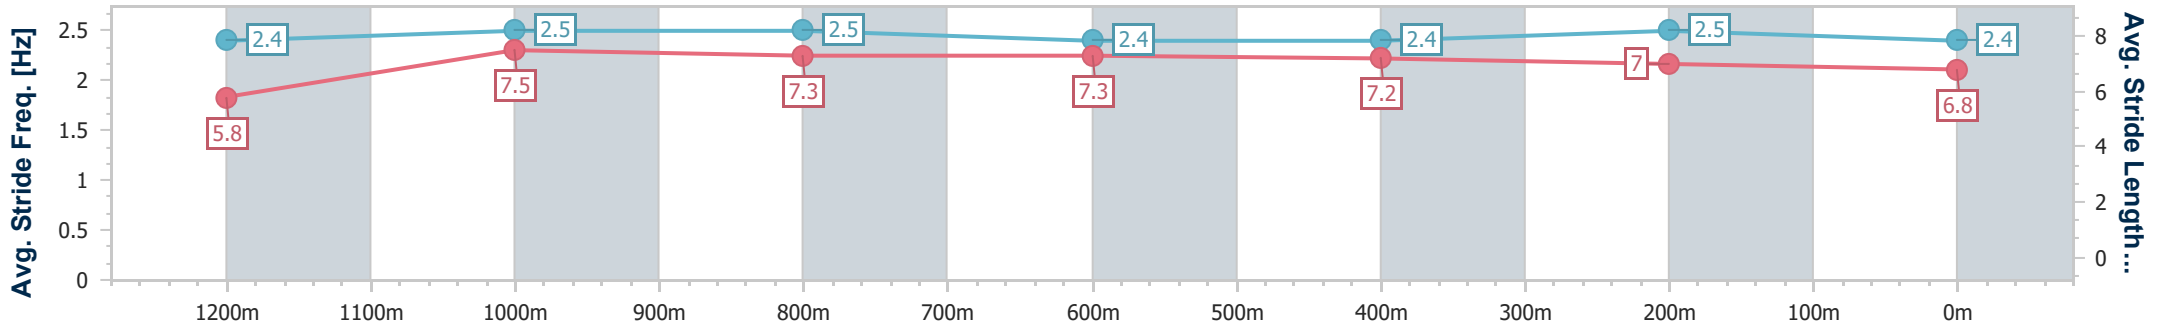

Doomben QLD Professional

Race 3: SKY RACING BENCHMARK 68 Handicap - 1350m

27 July 2024 - 13:13

Track Rating: Good 4, Weather: Fine, Rail Position: +2.5m Entire

BRISBANE RACING CLUB

Section	Overall	1200m	1000m	800m	600m	400m	200m
Section Times	1:18.95 [4] (0:10.75)	1:08.20 [3] (0:10.67)	0:57.53 [2] (0:10.91)	0:46.62 [2] (0:11.33)	0:35.29 [2] (0:11.36)	0:23.93 [1] (0:11.53)	0:12.40 [2] (0:12.40)
Average Speed [km/h]	50.1	67.6	66.1	63.2	62.3	61.9	58.3
Top Speed [km/h]	66.4	68.3	67.7	64.3	63.3	62.8	60.9
Avg. Dist. to Rail [m]	5.7	1.9	0.9	1.2	2.7	2.7	0.7
Avg. Stride Freq. [Hz]	2.4	2.5	2.5	2.4	2.4	2.5	2.4
Avg. Stride Length [m]	5.8	7.5	7.3	7.3	7.2	7.0	6.8

- [] Ranking at each section and finish
- .-.- No data available at this section
- NA No data available

Horse/Jockey Name	Groovin' The Moo
Final Rank	5
Fastest Section Time (Section)	0:10.84 (Overall)
Top Speed [km/h] (Section)	68.0 (1000m)
Race State	Finished