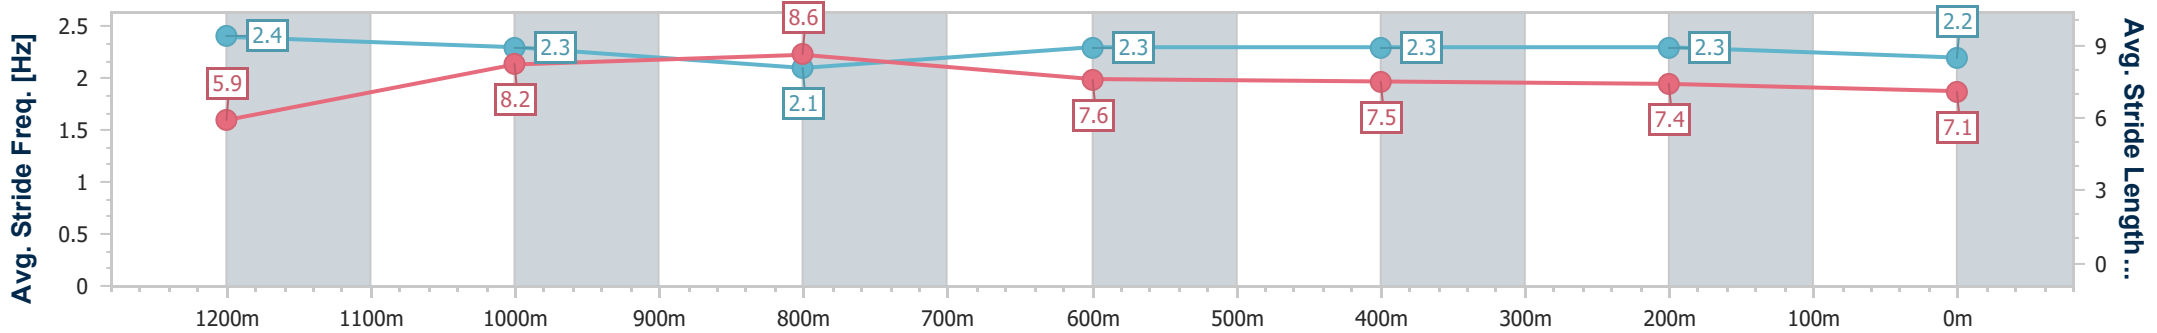

- [] Ranking at each section and finish
- .-.- No data available at this section
- NA No data available

Horse/Jockey Name	Boy Loves To Run
Final Rank	9
Fastest Section Time (Section)	0:10.67 (Overall)
Top Speed [km/h] (Section)	68.2 (1200m)
Race State	Finished

Doomben QLD Professional

Race 3: SKY RACING BENCHMARK 68 Handicap - 1350m

27 July 2024 - 13:13

Track Rating: Good 4, Weather: Fine, Rail Position: +2.5m Entire

BRISBANE RACING CLUB

Section	Overall	1200m	1000m	800m	600m	400m	200m
Section Times	1:19.59 [9] (0:10.67)	1:08.92 [1] (0:10.79)	0:58.13 [3] (0:11.04)	0:47.09 [3] (0:11.56)	0:35.53 [4] (0:11.51)	0:24.02 [4] (0:11.45)	0:12.57 [7] (0:12.57)
Average Speed [km/h]	50.6	66.6	65.5	62.8	62.5	62.8	57.3
Top Speed [km/h]	67.1	68.2	67.2	64.7	64.0	64.5	61.5
Avg. Dist. to Rail [m]	5.0	2.3	1.6	1.6	1.1	0.9	2.0
Avg. Stride Freq. [Hz]	2.4	2.3	2.1	2.3	2.3	2.3	2.2
Avg. Stride Length [m]	5.9	8.2	8.6	7.6	7.5	7.4	7.1