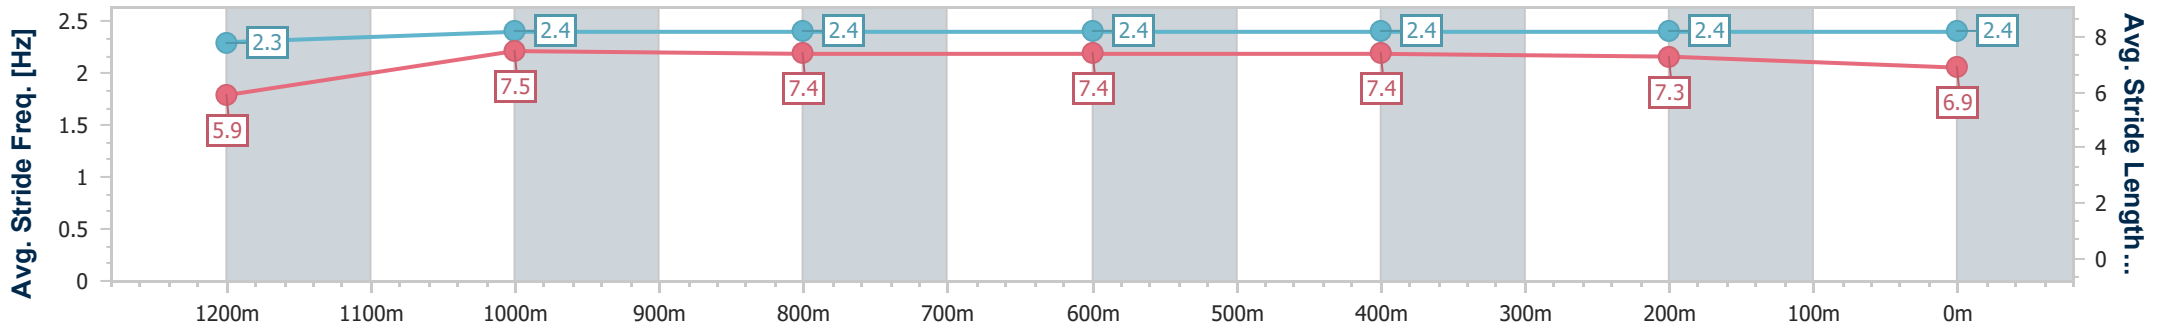

Doomben QLD Professional

Race 3: SKY RACING BENCHMARK 68 Handicap - 1350m

27 July 2024 - 13:13

Track Rating: Good 4, Weather: Fine, Rail Position: +2.5m Entire

BRISBANE RACING CLUB

Section	Overall	1200m	1000m	800m	600m	400m	200m
Section Times	1:19.08 [6] (0:11.03)	1:08.05 [7] (0:11.01)	0:57.04 [9] (0:11.10)	0:45.94 [9] (0:11.37)	0:34.57 [9] (0:11.19)	0:23.38 [6] (0:11.34)	0:12.04 [9] (0:12.04)
Average Speed [km/h]	49.0	65.4	64.7	62.9	63.6	63.4	59.8
Top Speed [km/h]	66.5	67.3	66.7	65.8	64.8	64.7	62.4
Avg. Dist. to Rail [m]	4.4	1.0	0.3	1.9	1.8	0.5	0.3
Avg. Stride Freq. [Hz]	2.3	2.4	2.4	2.4	2.4	2.4	2.4
Avg. Stride Length [m]	5.9	7.5	7.4	7.4	7.4	7.3	6.9

- [] Ranking at each section and finish
- .-.- No data available at this section
- NA No data available

Horse/Jockey Name	Kind Wish
Final Rank	7
Fastest Section Time (Section)	0:10.80 (1200m)
Top Speed [km/h] (Section)	67.5 (1200m)
Race State	Finished