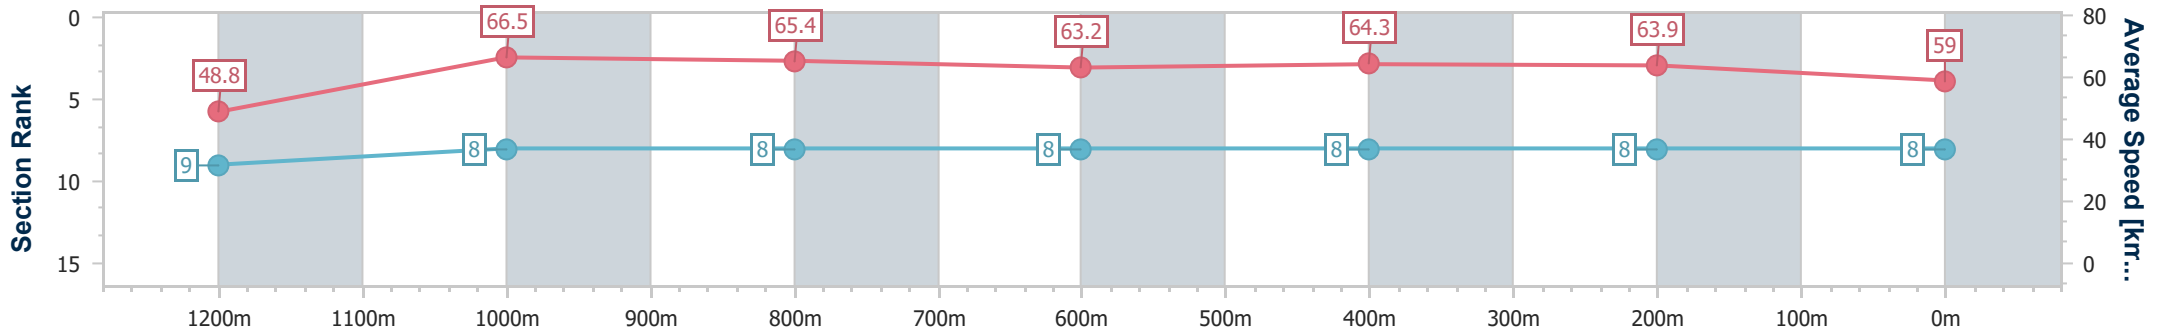

- [] Ranking at each section and finish
- .-.- No data available at this section
- NA No data available

Horse/Jockey Name	Atomic Selfie
Final Rank	8
Fastest Section Time (Section)	0:10.88 (1200m)
Top Speed [km/h] (Section)	67.0 (1200m)
Race State	Finished

Doomben QLD Professional

Race 3: SKY RACING BENCHMARK 68 Handicap - 1350m

27 July 2024 - 13:13

Track Rating: Good 4, Weather: Fine, Rail Position: +2.5m Entire

BRISBANE RACING CLUB

Section	Overall	1200m	1000m	800m	600m	400m	200m
Section Times	1:19.22 [8] (0:11.09)	1:08.13 [9] (0:10.88)	0:57.25 [8] (0:11.05)	0:46.20 [8] (0:11.46)	0:34.74 [8] (0:11.25)	0:23.49 [8] (0:11.30)	0:12.19 [8] (0:12.19)
Average Speed [km/h]	48.8	66.5	65.4	63.2	64.3	63.9	59.0
Top Speed [km/h]	65.7	67.0	66.9	64.2	65.4	65.7	62.4
Avg. Dist. to Rail [m]	8.5	2.6	2.0	1.2	0.8	2.7	4.4
Avg. Stride Freq. [Hz]	2.2	2.3	2.3	2.3	2.3	2.3	2.2
Avg. Stride Length [m]	6.0	8.0	7.9	7.7	7.8	7.6	7.3

- [] Ranking at each section and finish
- .-.- No data available at this section
- NA No data available

Horse/Jockey Name	Boy Loves To Run
Final Rank	9
Fastest Section Time (Section)	0:10.67 (Overall)
Top Speed [km/h] (Section)	68.2 (1200m)
Race State	Finished