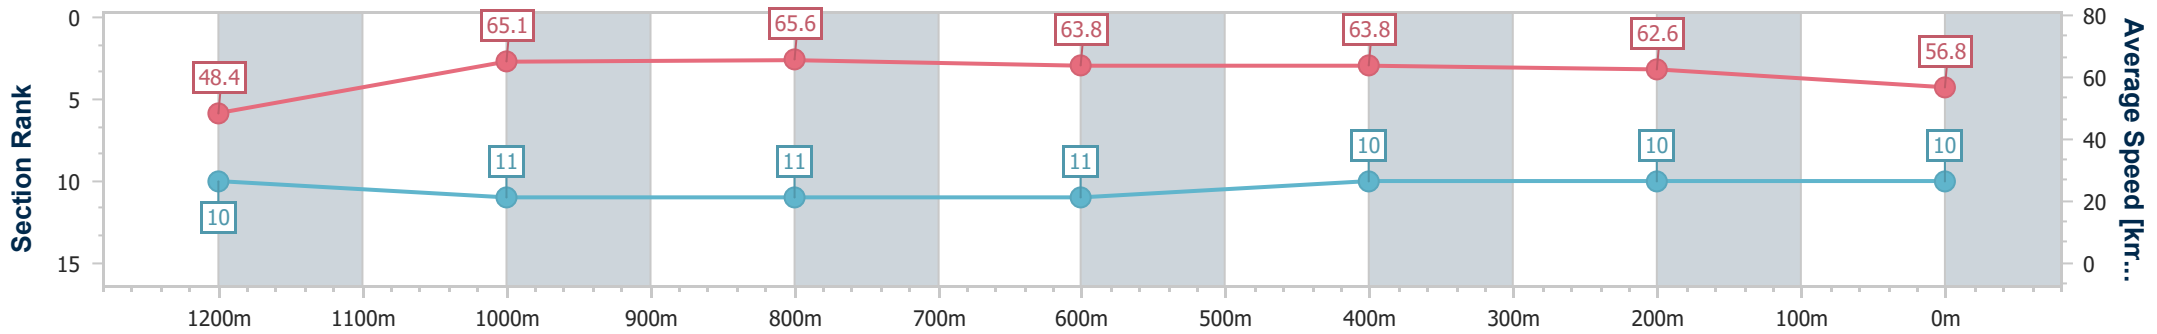

Doomben QLD Professional

Race 3: SKY RACING BENCHMARK 68 Handicap - 1350m

27 July 2024 - 13:13

Track Rating: Good 4, Weather: Fine, Rail Position: +2.5m Entire

BRISBANE RACING CLUB

Section	Overall	1200m	1000m	800m	600m	400m	200m
Section Times	1:20.08 [10] (0:11.15)	1:08.93 [10] (0:11.11)	0:57.82 [11] (0:10.95)	0:46.87 [11] (0:11.34)	0:35.53 [11] (0:11.31)	0:24.22 [10] (0:11.51)	0:12.71 [10] (0:12.71)
Average Speed [km/h]	48.4	65.1	65.6	63.8	63.8	62.6	56.8
Top Speed [km/h]	64.3	66.6	66.5	65.4	64.7	63.7	60.7
Avg. Dist. to Rail [m]	5.4	1.4	0.8	0.8	0.6	2.4	4.3
Avg. Stride Freq. [Hz]	2.2	2.3	2.3	2.3	2.3	2.3	2.2
Avg. Stride Length [m]	6.2	7.8	7.9	7.8	7.7	7.6	7.2

- [] Ranking at each section and finish
- .-.- No data available at this section
- NA No data available

Horse/Jockey Name	Stormtrooper
Final Rank	11
Fastest Section Time (Section)	0:10.76 (1200m)
Top Speed [km/h] (Section)	68.1 (1200m)
Race State	Finished