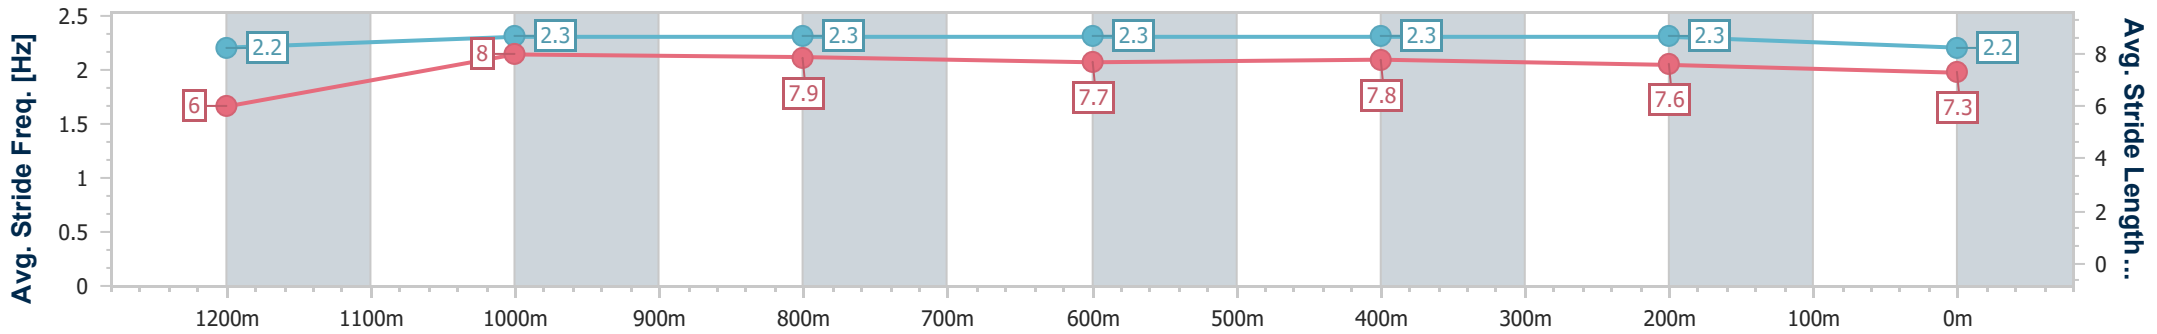

- [] Ranking at each section and finish
- .-.- No data available at this section
- NA No data available

Horse/Jockey Name	Atomic Selfie
Final Rank	8
Fastest Section Time (Section)	0:10.88 (1200m)
Top Speed [km/h] (Section)	67.0 (1200m)
Race State	Finished

Doomben QLD Professional

Race 3: SKY RACING BENCHMARK 68 Handicap - 1350m

27 July 2024 - 13:13

Track Rating: Good 4, Weather: Fine, Rail Position: +2.5m Entire

BRISBANE RACING CLUB

Section	Overall	1200m	1000m	800m	600m	400m	200m
Section Times	1:19.22 [8] (0:11.09)	1:08.13 [9] (0:10.88)	0:57.25 [8] (0:11.05)	0:46.20 [8] (0:11.46)	0:34.74 [8] (0:11.25)	0:23.49 [8] (0:11.30)	0:12.19 [8] (0:12.19)
Average Speed [km/h]	48.8	66.5	65.4	63.2	64.3	63.9	59.0
Top Speed [km/h]	65.7	67.0	66.9	64.2	65.4	65.7	62.4
Avg. Dist. to Rail [m]	8.5	2.6	2.0	1.2	0.8	2.7	4.4
Avg. Stride Freq. [Hz]	2.2	2.3	2.3	2.3	2.3	2.3	2.2
Avg. Stride Length [m]	6.0	8.0	7.9	7.7	7.8	7.6	7.3

- [] Ranking at each section and finish
- .-.- No data available at this section
- NA No data available

Horse/Jockey Name	Boy Loves To Run
Final Rank	9
Fastest Section Time (Section)	0:10.67 (Overall)
Top Speed [km/h] (Section)	68.2 (1200m)
Race State	Finished