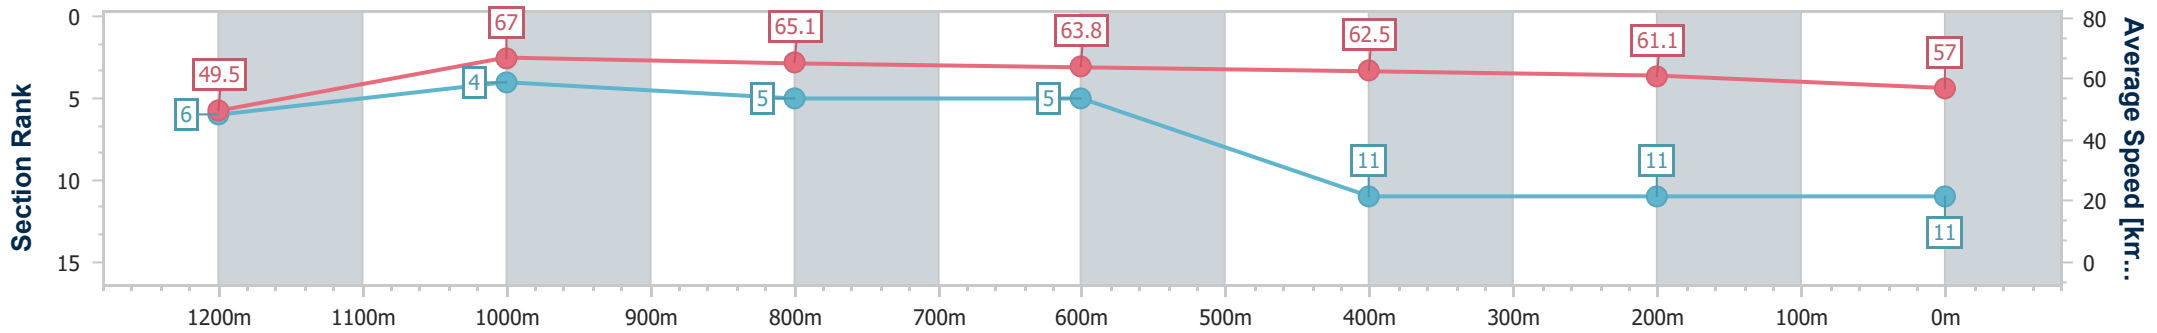

- [] Ranking at each section and finish
- .-.- No data available at this section
- NA No data available

Horse/Jockey Name	Stormtrooper
Final Rank	11
Fastest Section Time (Section)	0:10.76 (1200m)
Top Speed [km/h] (Section)	68.1 (1200m)
Race State	Finished

Doomben QLD Professional

Race 3: SKY RACING BENCHMARK 68 Handicap - 1350m

27 July 2024 - 13:13

Track Rating: Good 4, Weather: Fine, Rail Position: +2.5m Entire

BRISBANE RACING CLUB

Section	Overall	1200m	1000m	800m	600m	400m	200m
Section Times	1:20.44 [11] (0:10.92)	1:09.52 [6] (0:10.76)	0:58.76 [4] (0:11.09)	0:47.67 [5] (0:11.40)	0:36.27 [5] (0:11.76)	0:24.51 [11] (0:11.86)	0:12.65 [11] (0:12.65)
Average Speed [km/h]	49.5	67.0	65.1	63.8	62.5	61.1	57.0
Top Speed [km/h]	67.0	68.1	67.0	65.1	64.1	62.3	60.2
Avg. Dist. to Rail [m]	7.5	3.5	2.5	1.8	3.4	5.8	6.9
Avg. Stride Freq. [Hz]	2.3	2.4	2.4	2.4	2.4	2.4	2.3
Avg. Stride Length [m]	5.9	7.6	7.7	7.4	7.2	7.2	6.9

- [] Ranking at each section and finish
- .-.- No data available at this section
- NA No data available