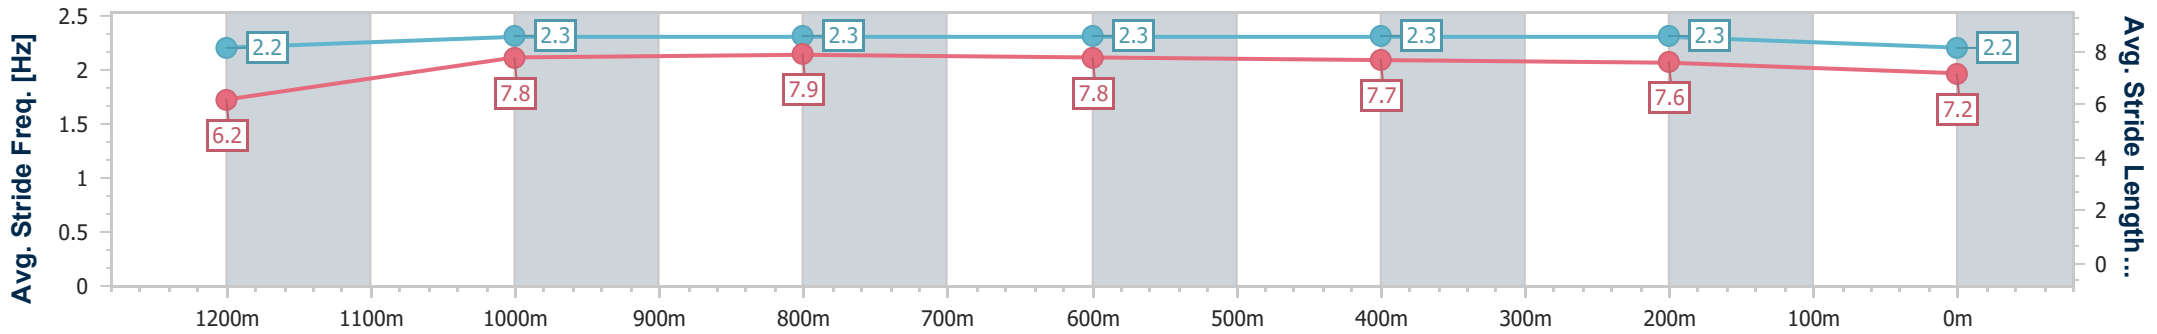

Doomben QLD Professional

Race 3: SKY RACING BENCHMARK 68 Handicap - 1350m

27 July 2024 - 13:13

Track Rating: Good 4, Weather: Fine, Rail Position: +2.5m Entire

BRISBANE RACING CLUB

Section	Overall	1200m	1000m	800m	600m	400m	200m
Section Times	1:20.08 [10] (0:11.15)	1:08.93 [10] (0:11.11)	0:57.82 [11] (0:10.95)	0:46.87 [11] (0:11.34)	0:35.53 [11] (0:11.31)	0:24.22 [10] (0:11.51)	0:12.71 [10] (0:12.71)
Average Speed [km/h]	48.4	65.1	65.6	63.8	63.8	62.6	56.8
Top Speed [km/h]	64.3	66.6	66.5	65.4	64.7	63.7	60.7
Avg. Dist. to Rail [m]	5.4	1.4	0.8	0.8	0.6	2.4	4.3
Avg. Stride Freq. [Hz]	2.2	2.3	2.3	2.3	2.3	2.3	2.2
Avg. Stride Length [m]	6.2	7.8	7.9	7.8	7.7	7.6	7.2

- [] Ranking at each section and finish
- .-.- No data available at this section
- NA No data available

Horse/Jockey Name	Stormtrooper
Final Rank	11
Fastest Section Time (Section)	0:10.76 (1200m)
Top Speed [km/h] (Section)	68.1 (1200m)
Race State	Finished