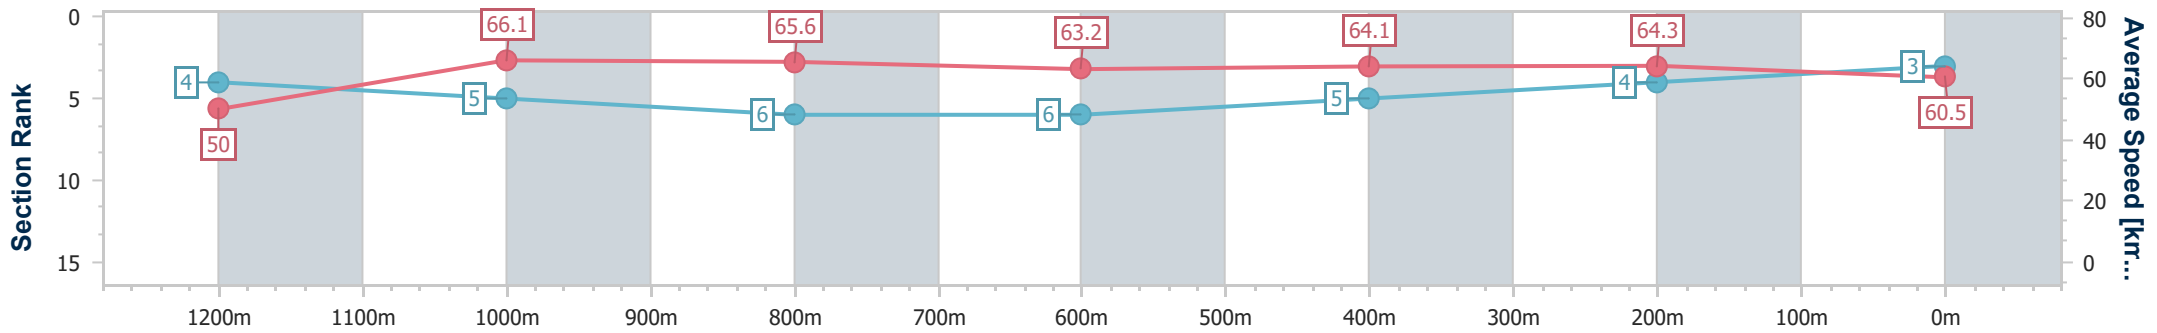

Doomben QLD Professional

Race 3: SKY RACING BENCHMARK 68 Handicap - 1350m

27 July 2024 - 13:13

Track Rating: Good 4, Weather: Fine, Rail Position: +2.5m Entire

BRISBANE RACING CLUB

Section	Overall	1200m	1000m	800m	600m	400m	200m
Section Times	1:18.73 [3] (0:10.80)	1:07.93 [4] (0:10.91)	0:57.02 [5] (0:11.09)	0:45.93 [6] (0:11.49)	0:34.44 [6] (0:11.28)	0:23.16 [5] (0:11.24)	0:11.92 [4] (0:11.92)
Average Speed [km/h]	50.0	66.1	65.6	63.2	64.1	64.3	60.5
Top Speed [km/h]	64.9	67.6	67.2	64.9	65.3	65.1	63.5
Avg. Dist. to Rail [m]	4.8	3.1	3.0	2.0	0.8	3.1	4.4
Avg. Stride Freq. [Hz]	2.3	2.4	2.4	2.3	2.4	2.4	2.4
Avg. Stride Length [m]	6.0	7.6	7.7	7.5	7.6	7.5	7.2