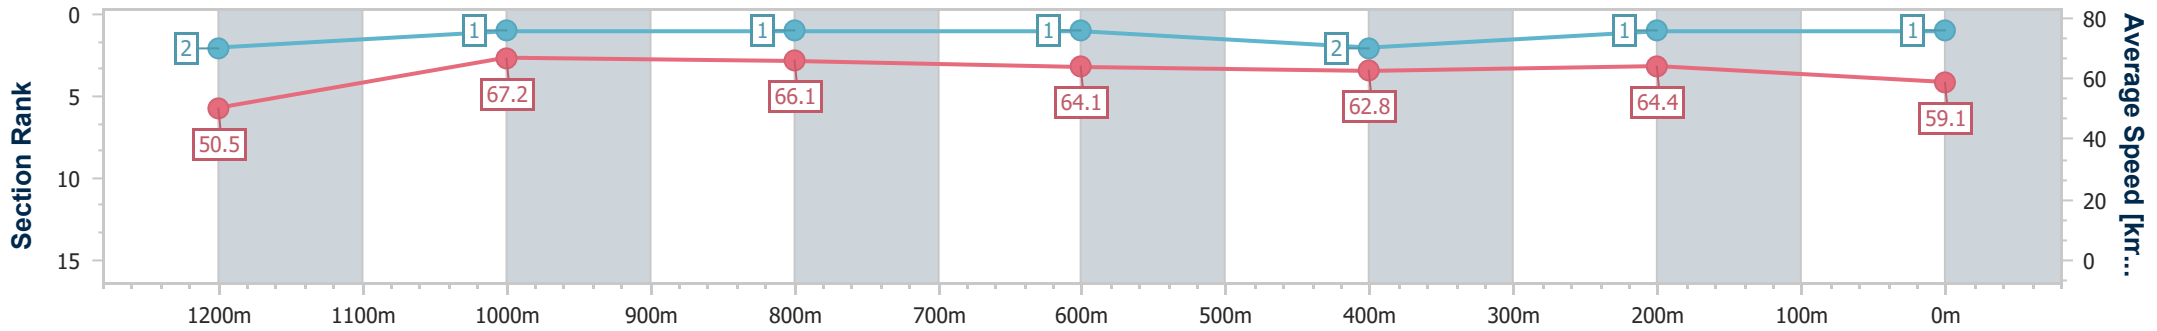

27 July 2024 - 13:13

Track Rating: Good 4, Weather: Fine, Rail Position: +2.5m Entire

BRISBANE RACING CLUB

Section	Overall	1200m	1000m	800m	600m	400m	200m
Section Times	1:18.66 [1] (0:10.70)	1:07.96 [2] (0:10.71)	0:57.25 [1] (0:10.87)	0:46.38 [1] (0:11.32)	0:35.06 [1] (0:11.64)	0:23.42 [2] (0:11.26)	0:12.16 [1] (0:12.16)
Average Speed [km/h]	50.5	67.2	66.1	64.1	62.8	64.4	59.1
Top Speed [km/h]	66.6	67.7	68.7	64.8	63.7	65.4	62.8
Avg. Dist. to Rail [m]	2.4	0.5	0.4	1.4	3.4	1.4	1.7
Avg. Stride Freq. [Hz]	2.3	2.4	2.4	2.3	2.3	2.4	2.3
Avg. Stride Length [m]	6.1	7.8	7.8	7.6	7.6	7.6	7.2