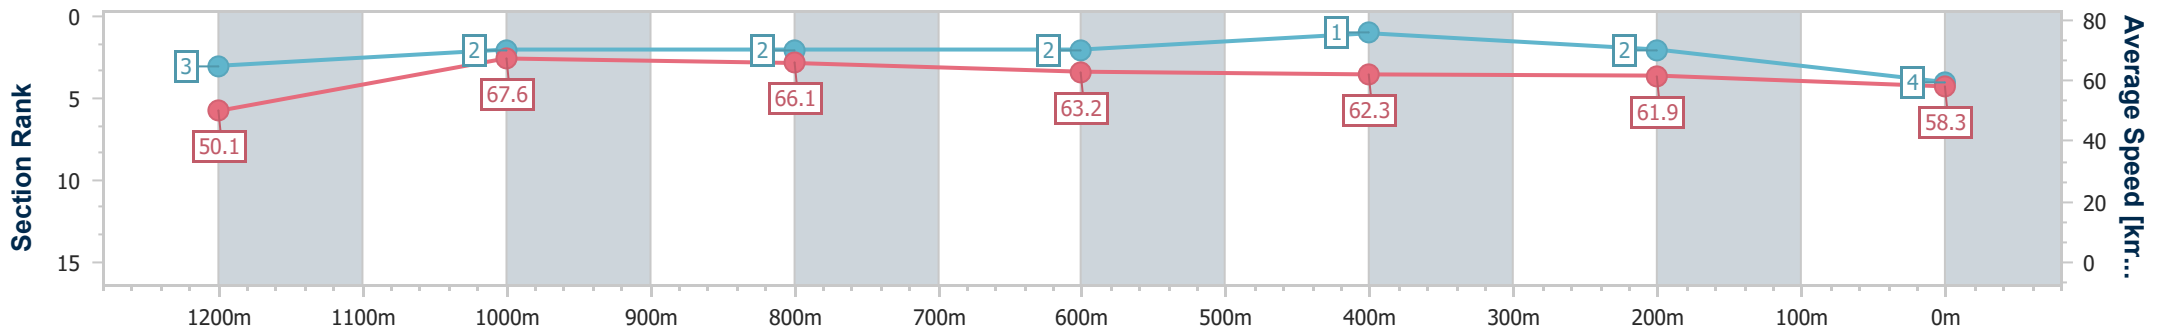

Doomben QLD Professional

Race 3: SKY RACING BENCHMARK 68 Handicap - 1350m

27 July 2024 - 13:13

Track Rating: Good 4, Weather: Fine, Rail Position: +2.5m Entire

BRISBANE RACING CLUB

Section	Overall	1200m	1000m	800m	600m	400m	200m
Section Times	1:18.95 [4] (0:10.75)	1:08.20 [3] (0:10.67)	0:57.53 [2] (0:10.91)	0:46.62 [2] (0:11.33)	0:35.29 [2] (0:11.36)	0:23.93 [1] (0:11.53)	0:12.40 [2] (0:12.40)
Average Speed [km/h]	50.1	67.6	66.1	63.2	62.3	61.9	58.3
Top Speed [km/h]	66.4	68.3	67.7	64.3	63.3	62.8	60.9
Avg. Dist. to Rail [m]	5.7	1.9	0.9	1.2	2.7	2.7	0.7
Avg. Stride Freq. [Hz]	2.4	2.5	2.5	2.4	2.4	2.5	2.4
Avg. Stride Length [m]	5.8	7.5	7.3	7.3	7.2	7.0	6.8

- [] Ranking at each section and finish
- .-.- No data available at this section
- NA No data available

Horse/Jockey Name	Groovin' The Moo
Final Rank	5
Fastest Section Time (Section)	0:10.84 (Overall)
Top Speed [km/h] (Section)	68.0 (1000m)
Race State	Finished