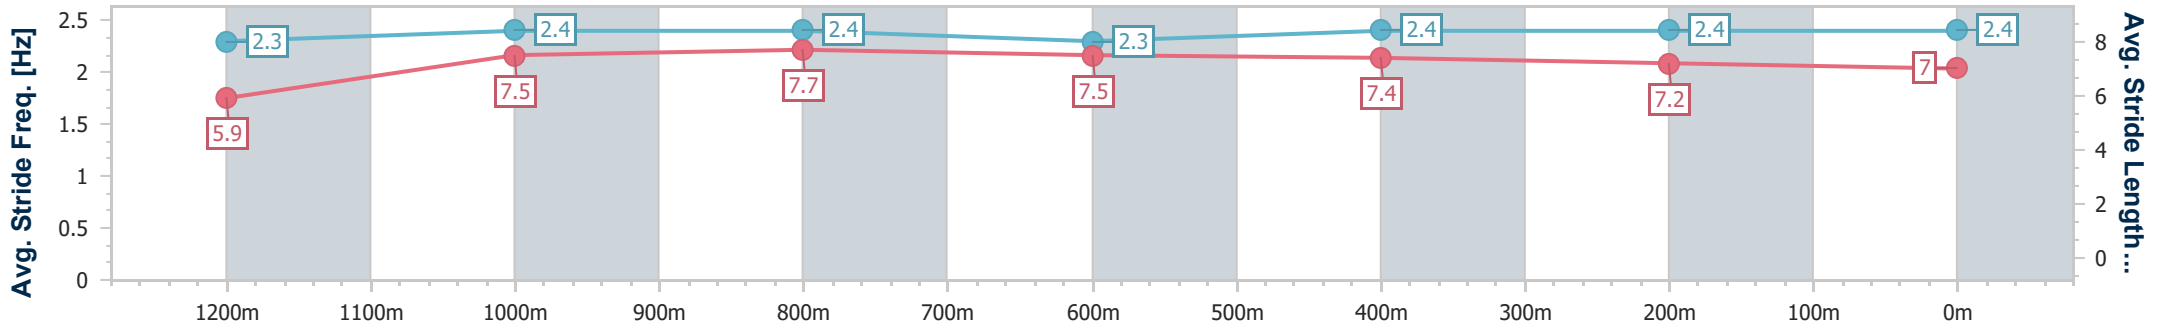

- [] Ranking at each section and finish
- .-.- No data available at this section
- NA No data available

Horse/Jockey Name	Groovin' The Moo
Final Rank	5
Fastest Section Time (Section)	0:10.84 (Overall)
Top Speed [km/h] (Section)	68.0 (1000m)
Race State	Finished

Doomben QLD Professional

Race 3: SKY RACING BENCHMARK 68 Handicap - 1350m

27 July 2024 - 13:13

Track Rating: Good 4, Weather: Fine, Rail Position: +2.5m Entire

BRISBANE RACING CLUB

Section	Overall	1200m	1000m	800m	600m	400m	200m
Section Times	1:19.07 [5] (0:10.84)	1:08.23 [5] (0:10.90)	0:57.33 [6] (0:10.95)	0:46.38 [4] (0:11.33)	0:35.05 [3] (0:11.36)	0:23.69 [3] (0:11.42)	0:12.27 [3] (0:12.27)
Average Speed [km/h]	49.9	66.0	65.7	63.0	62.7	62.7	58.7
Top Speed [km/h]	63.8	68.0	68.0	64.0	63.7	64.8	62.5
Avg. Dist. to Rail [m]	0.9	0.5	0.8	1.6	1.8	0.9	1.4
Avg. Stride Freq. [Hz]	2.3	2.4	2.4	2.3	2.4	2.4	2.4
Avg. Stride Length [m]	5.9	7.5	7.7	7.5	7.4	7.2	7.0

- [] Ranking at each section and finish
- .-.- No data available at this section
- NA No data available

Horse/Jockey Name	Casrock
Final Rank	6
Fastest Section Time (Section)	0:11.01 (1200m)
Top Speed [km/h] (Section)	67.3 (1200m)
Race State	Finished