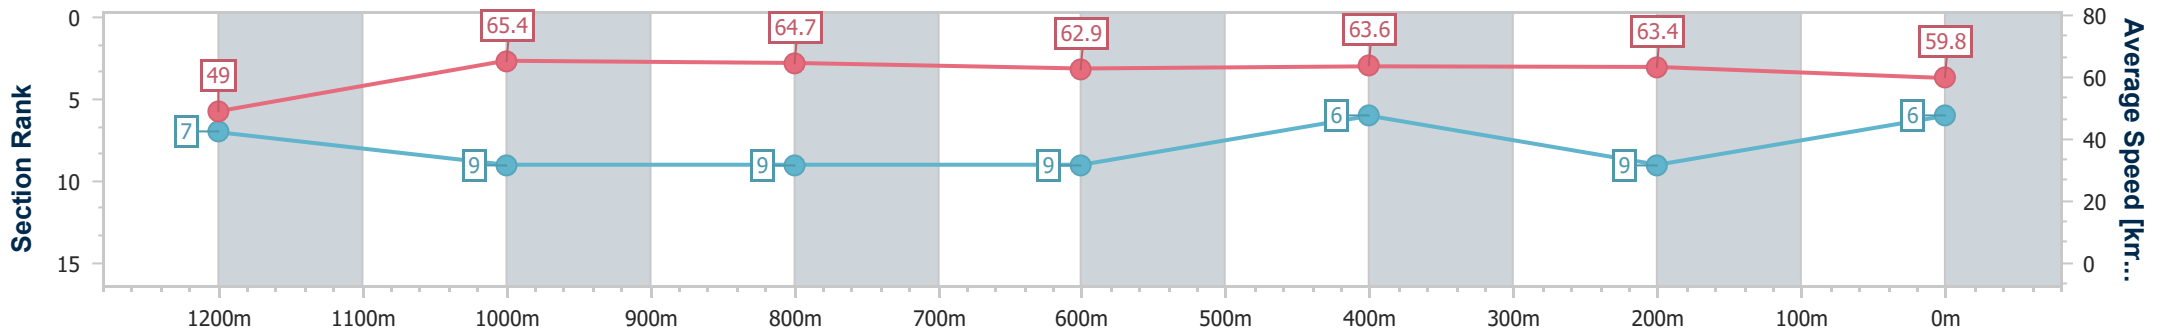

Doomben QLD Professional

Race 3: SKY RACING BENCHMARK 68 Handicap - 1350m

27 July 2024 - 13:13

Track Rating: Good 4, Weather: Fine, Rail Position: +2.5m Entire

BRISBANE RACING CLUB

Section	Overall	1200m	1000m	800m	600m	400m	200m
Section Times	1:19.08 [6] (0:11.03)	1:08.05 [7] (0:11.01)	0:57.04 [9] (0:11.10)	0:45.94 [9] (0:11.37)	0:34.57 [9] (0:11.19)	0:23.38 [6] (0:11.34)	0:12.04 [9] (0:12.04)
Average Speed [km/h]	49.0	65.4	64.7	62.9	63.6	63.4	59.8
Top Speed [km/h]	66.5	67.3	66.7	65.8	64.8	64.7	62.4
Avg. Dist. to Rail [m]	4.4	1.0	0.3	1.9	1.8	0.5	0.3
Avg. Stride Freq. [Hz]	2.3	2.4	2.4	2.4	2.4	2.4	2.4
Avg. Stride Length [m]	5.9	7.5	7.4	7.4	7.4	7.3	6.9

- [] Ranking at each section and finish
- .-.- No data available at this section
- NA No data available

Horse/Jockey Name	Kind Wish
Final Rank	7
Fastest Section Time (Section)	0:10.80 (1200m)
Top Speed [km/h] (Section)	67.5 (1200m)
Race State	Finished