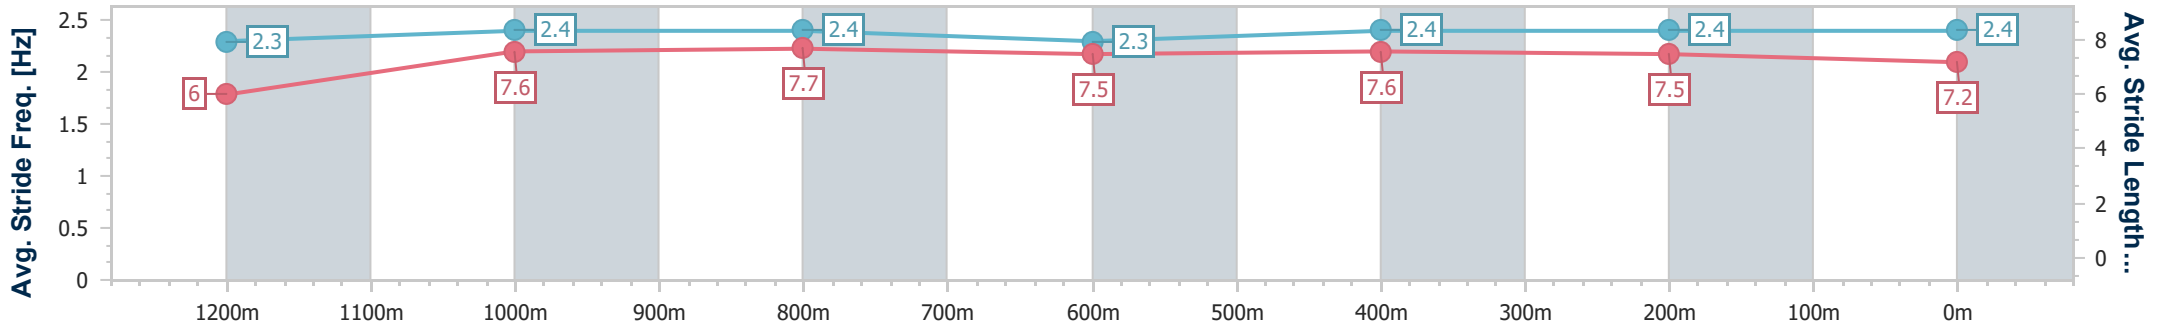

- [] Ranking at each section and finish
- .-.- No data available at this section
- NA No data available

Horse/Jockey Name	Set To Shine
Final Rank	3
Fastest Section Time (Section)	0:10.80 (Overall)
Top Speed [km/h] (Section)	67.6 (1200m)
Race State	Finished

Doomben QLD Professional

Race 3: SKY RACING BENCHMARK 68 Handicap - 1350m

27 July 2024 - 13:13

Track Rating: Good 4, Weather: Fine, Rail Position: +2.5m Entire

BRISBANE RACING CLUB

Section	Overall	1200m	1000m	800m	600m	400m	200m
Section Times	1:18.73 [3] (0:10.80)	1:07.93 [4] (0:10.91)	0:57.02 [5] (0:11.09)	0:45.93 [6] (0:11.49)	0:34.44 [6] (0:11.28)	0:23.16 [5] (0:11.24)	0:11.92 [4] (0:11.92)
Average Speed [km/h]	50.0	66.1	65.6	63.2	64.1	64.3	60.5
Top Speed [km/h]	64.9	67.6	67.2	64.9	65.3	65.1	63.5
Avg. Dist. to Rail [m]	4.8	3.1	3.0	2.0	0.8	3.1	4.4
Avg. Stride Freq. [Hz]	2.3	2.4	2.4	2.3	2.4	2.4	2.4
Avg. Stride Length [m]	6.0	7.6	7.7	7.5	7.6	7.5	7.2