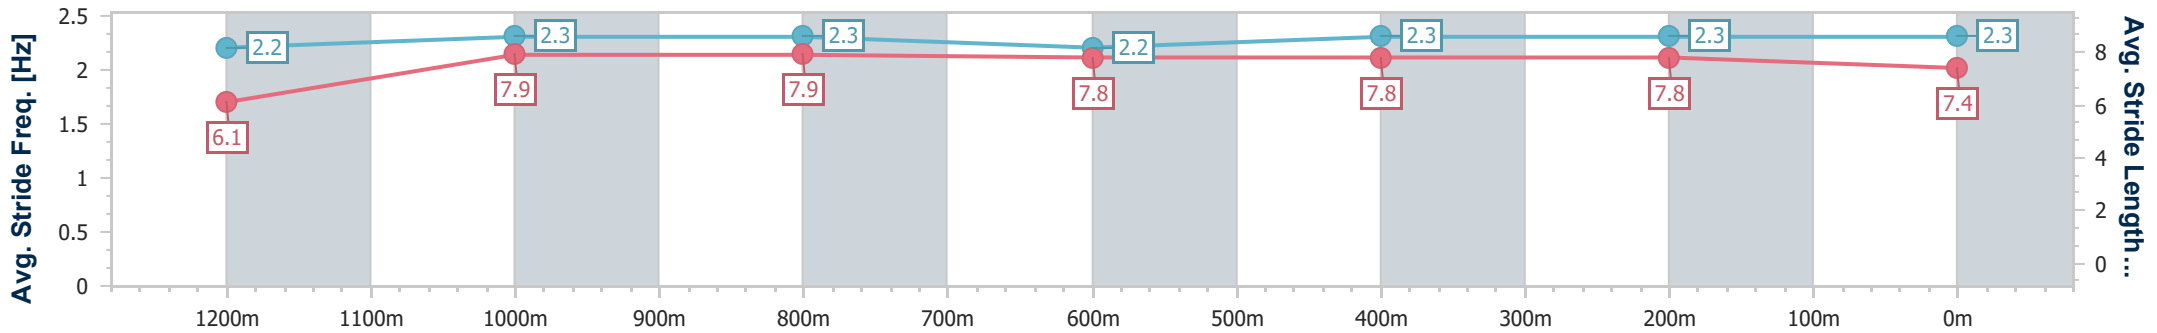

Doomben QLD Professional

Race 3: SKY RACING BENCHMARK 68 Handicap - 1350m

27 July 2024 - 13:13

Track Rating: Good 4, Weather: Fine, Rail Position: +2.5m Entire

BRISBANE RACING CLUB

Section	Overall	1200m	1000m	800m	600m	400m	200m
Section Times	1:18.69 [2] (0:11.24)	1:07.45 [11] (0:10.83)	0:56.62 [10] (0:11.10)	0:45.52 [10] (0:11.36)	0:34.16 [10] (0:11.18)	0:22.98 [7] (0:11.25)	0:11.73 [6] (0:11.73)
Average Speed [km/h]	48.3	66.2	65.0	62.9	64.4	63.9	61.4
Top Speed [km/h]	66.1	67.4	65.8	65.0	64.7	64.9	64.0
Avg. Dist. to Rail [m]	6.6	0.5	0.9	0.9	0.5	1.0	2.7
Avg. Stride Freq. [Hz]	2.2	2.3	2.3	2.2	2.3	2.3	2.3
Avg. Stride Length [m]	6.1	7.9	7.9	7.8	7.8	7.8	7.4

- [] Ranking at each section and finish
- .-.- No data available at this section
- NA No data available

Horse/Jockey Name	Set To Shine
Final Rank	3
Fastest Section Time (Section)	0:10.80 (Overall)
Top Speed [km/h] (Section)	67.6 (1200m)
Race State	Finished