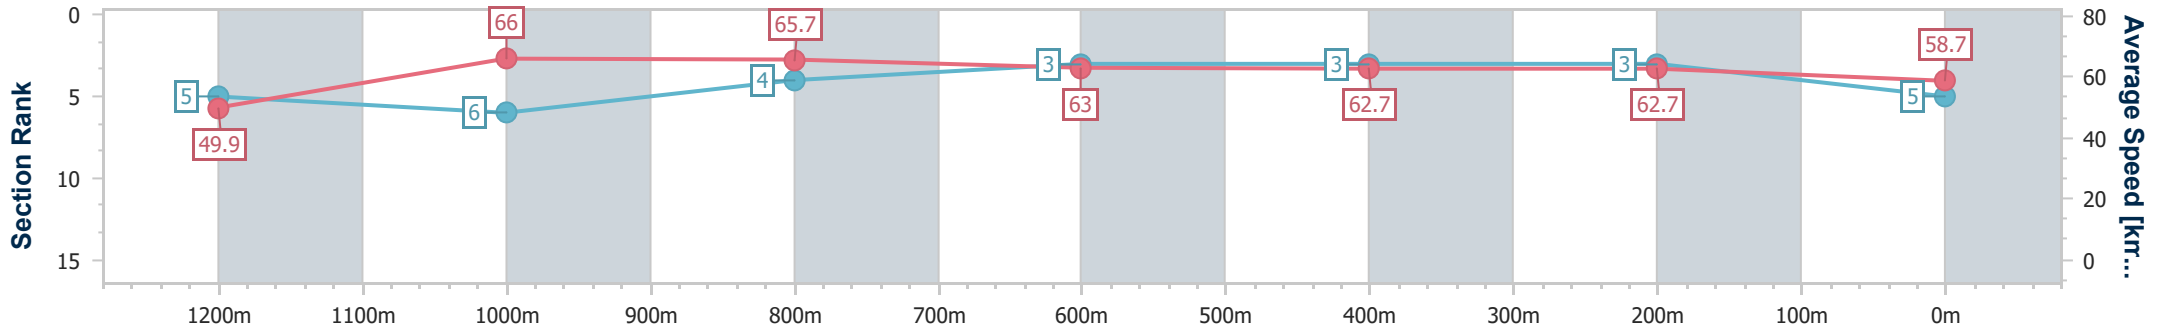

Doomben QLD Professional

Race 3: SKY RACING BENCHMARK 68 Handicap - 1350m

27 July 2024 - 13:13

Track Rating: Good 4, Weather: Fine, Rail Position: +2.5m Entire

BRISBANE RACING CLUB

Section	Overall	1200m	1000m	800m	600m	400m	200m
Section Times	1:19.07 [5] (0:10.84)	1:08.23 [5] (0:10.90)	0:57.33 [6] (0:10.95)	0:46.38 [4] (0:11.33)	0:35.05 [3] (0:11.36)	0:23.69 [3] (0:11.42)	0:12.27 [3] (0:12.27)
Average Speed [km/h]	49.9	66.0	65.7	63.0	62.7	62.7	58.7
Top Speed [km/h]	63.8	68.0	68.0	64.0	63.7	64.8	62.5
Avg. Dist. to Rail [m]	0.9	0.5	0.8	1.6	1.8	0.9	1.4
Avg. Stride Freq. [Hz]	2.3	2.4	2.4	2.3	2.4	2.4	2.4
Avg. Stride Length [m]	5.9	7.5	7.7	7.5	7.4	7.2	7.0