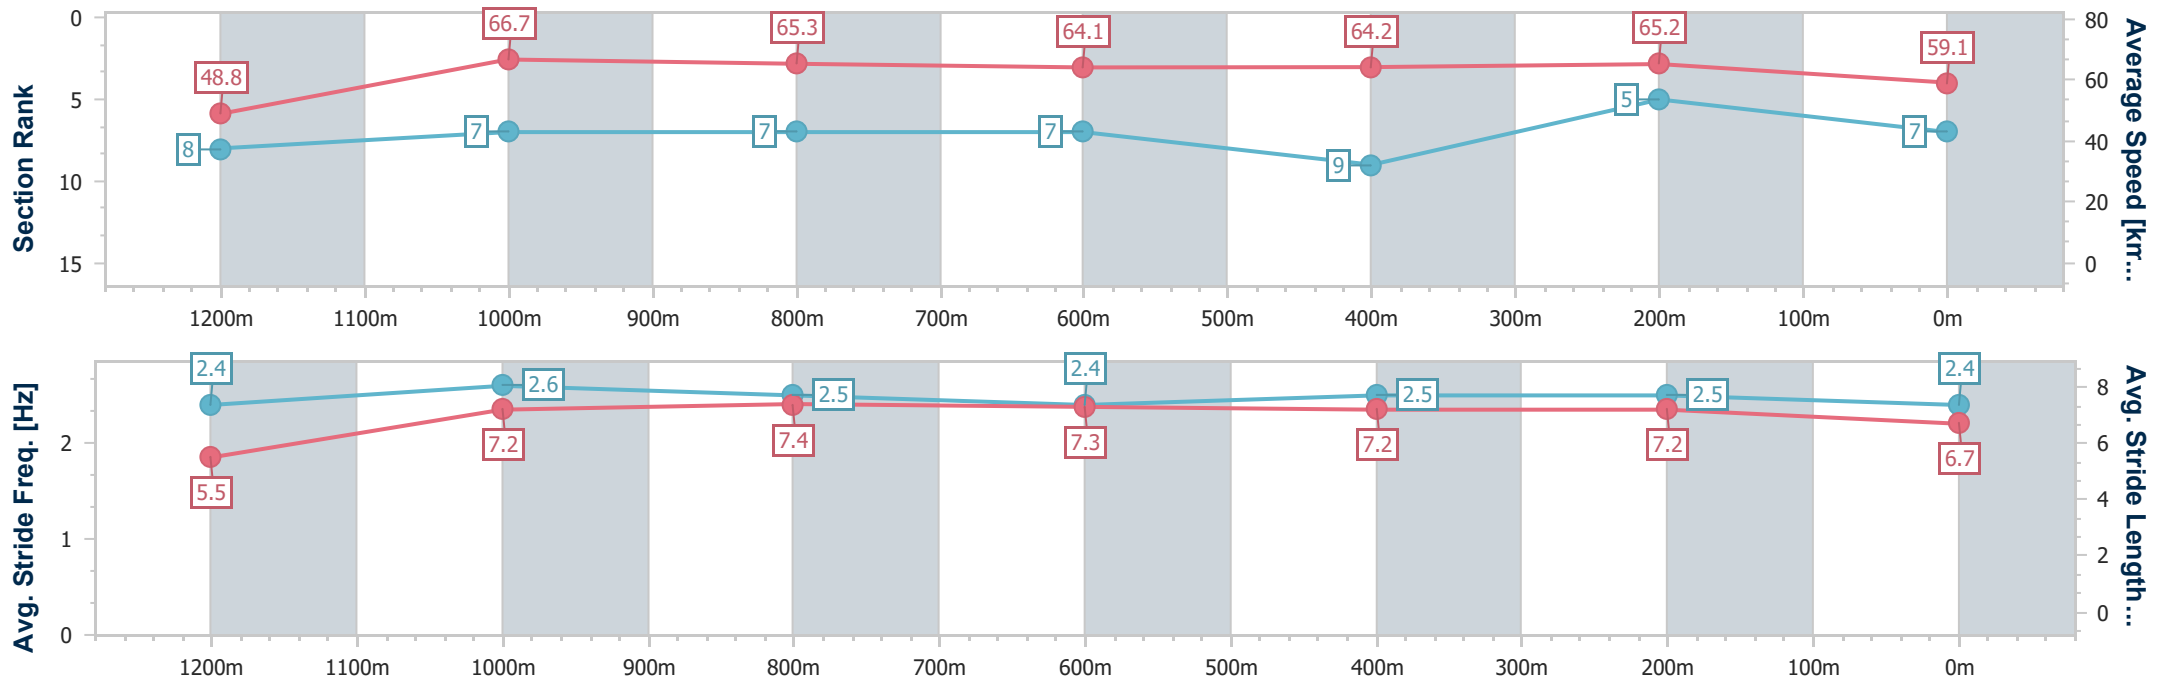

- [] Ranking at each section and finish
- .-.- No data available at this section
- NA No data available

Horse/Jockey Name	Kind Wish
Final Rank	7
Fastest Section Time (Section)	0:10.80 (1200m)
Top Speed [km/h] (Section)	67.5 (1200m)
Race State	Finished

Doomben QLD Professional

Race 3: SKY RACING BENCHMARK 68 Handicap - 1350m

27 July 2024 - 13:13

Track Rating: Good 4, Weather: Fine, Rail Position: +2.5m Entire

BRISBANE RACING CLUB

Section	Overall	1200m	1000m	800m	600m	400m	200m
Section Times	1:19.12 [7] (0:11.08)	1:08.04 [8] (0:10.80)	0:57.24 [7] (0:11.10)	0:46.14 [7] (0:11.33)	0:34.81 [7] (0:11.51)	0:23.30 [9] (0:11.11)	0:12.19 [5] (0:12.19)
Average Speed [km/h]	48.8	66.7	65.3	64.1	64.2	65.2	59.1
Top Speed [km/h]	65.7	67.5	66.6	65.4	65.1	66.7	63.2
Avg. Dist. to Rail [m]	9.6	3.2	2.2	2.2	4.4	4.3	5.1
Avg. Stride Freq. [Hz]	2.4	2.6	2.5	2.4	2.5	2.5	2.4
Avg. Stride Length [m]	5.5	7.2	7.4	7.3	7.2	7.2	6.7

- [] Ranking at each section and finish
- .-.- No data available at this section
- NA No data available

Horse/Jockey Name	Atomic Selfie
Final Rank	8
Fastest Section Time (Section)	0:10.88 (1200m)
Top Speed [km/h] (Section)	67.0 (1200m)
Race State	Finished