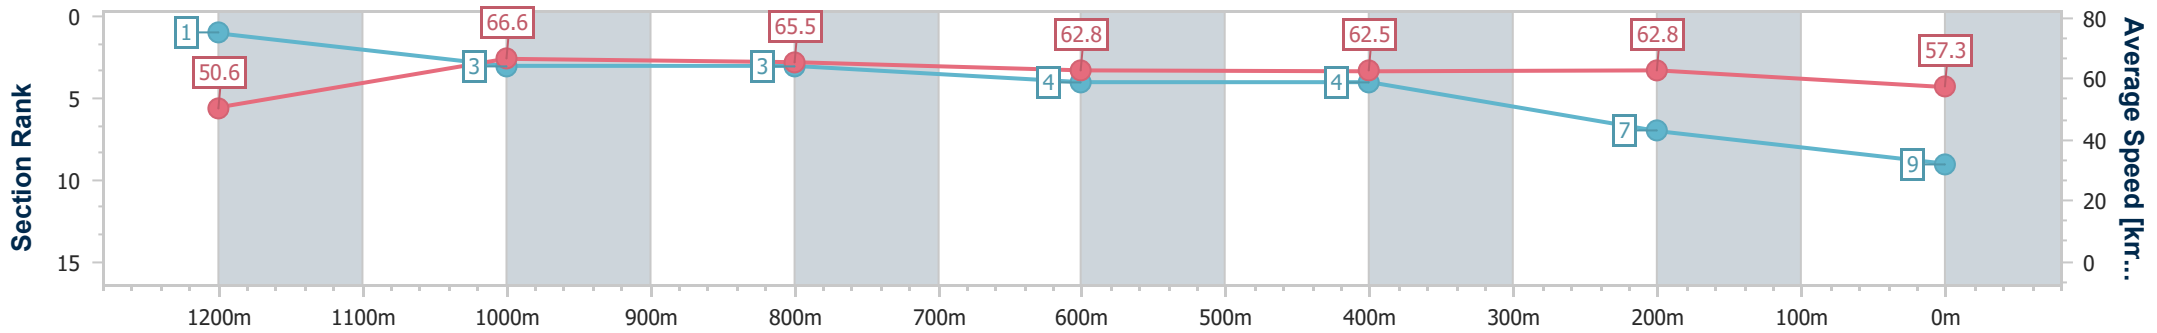

Doomben QLD Professional

Race 3: SKY RACING BENCHMARK 68 Handicap - 1350m

27 July 2024 - 13:13

Track Rating: Good 4, Weather: Fine, Rail Position: +2.5m Entire

BRISBANE RACING CLUB

Section	Overall	1200m	1000m	800m	600m	400m	200m
Section Times	1:19.59 [9] (0:10.67)	1:08.92 [1] (0:10.79)	0:58.13 [3] (0:11.04)	0:47.09 [3] (0:11.56)	0:35.53 [4] (0:11.51)	0:24.02 [4] (0:11.45)	0:12.57 [7] (0:12.57)
Average Speed [km/h]	50.6	66.6	65.5	62.8	62.5	62.8	57.3
Top Speed [km/h]	67.1	68.2	67.2	64.7	64.0	64.5	61.5
Avg. Dist. to Rail [m]	5.0	2.3	1.6	1.6	1.1	0.9	2.0
Avg. Stride Freq. [Hz]	2.4	2.3	2.1	2.3	2.3	2.3	2.2
Avg. Stride Length [m]	5.9	8.2	8.6	7.6	7.5	7.4	7.1