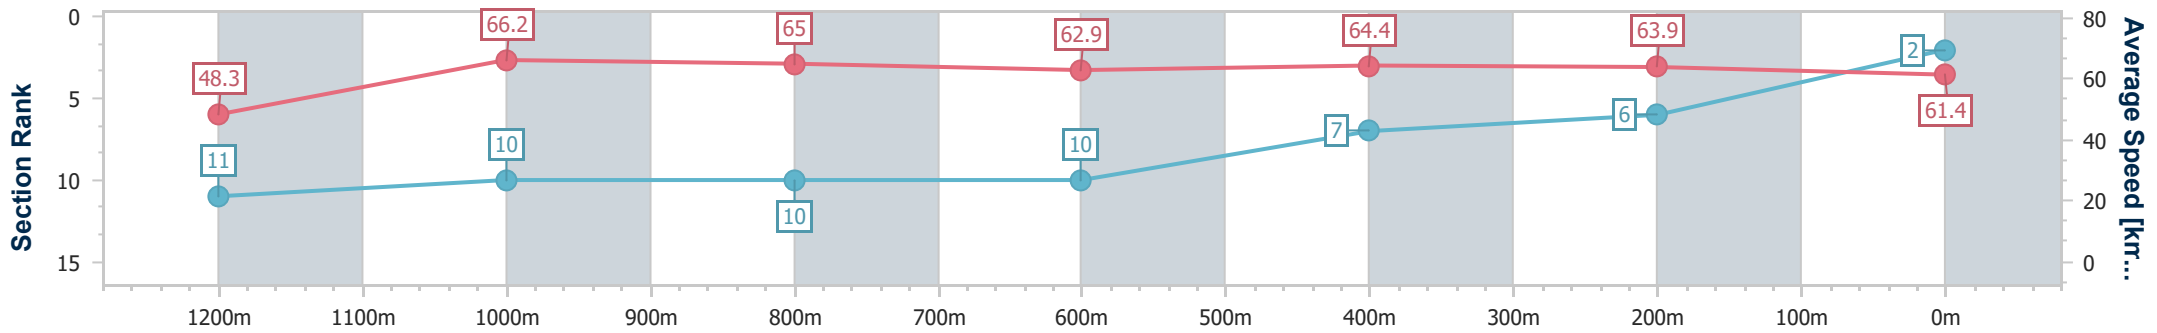

Doomben QLD Professional

Race 3: SKY RACING BENCHMARK 68 Handicap - 1350m

27 July 2024 - 13:13

Track Rating: Good 4, Weather: Fine, Rail Position: +2.5m Entire

BRISBANE RACING CLUB

Section	Overall	1200m	1000m	800m	600m	400m	200m
Section Times	1:18.69 [2] (0:11.24)	1:07.45 [11] (0:10.83)	0:56.62 [10] (0:11.10)	0:45.52 [10] (0:11.36)	0:34.16 [10] (0:11.18)	0:22.98 [7] (0:11.25)	0:11.73 [6] (0:11.73)
Average Speed [km/h]	48.3	66.2	65.0	62.9	64.4	63.9	61.4
Top Speed [km/h]	66.1	67.4	65.8	65.0	64.7	64.9	64.0
Avg. Dist. to Rail [m]	6.6	0.5	0.9	0.9	0.5	1.0	2.7
Avg. Stride Freq. [Hz]	2.2	2.3	2.3	2.2	2.3	2.3	2.3
Avg. Stride Length [m]	6.1	7.9	7.9	7.8	7.8	7.8	7.4

- [] Ranking at each section and finish
- .-.- No data available at this section
- NA No data available

Horse/Jockey Name	Set To Shine
Final Rank	3
Fastest Section Time (Section)	0:10.80 (Overall)
Top Speed [km/h] (Section)	67.6 (1200m)
Race State	Finished