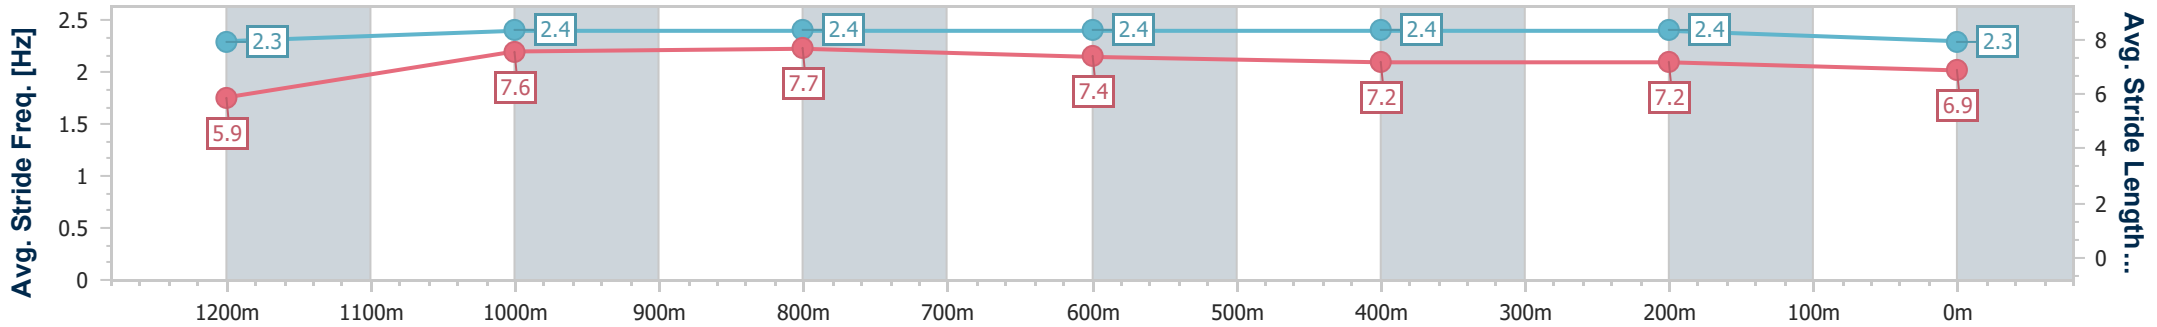

- [] Ranking at each section and finish
- .-.- No data available at this section
- NA No data available

Horse/Jockey Name	Stormtrooper
Final Rank	11
Fastest Section Time (Section)	0:10.76 (1200m)
Top Speed [km/h] (Section)	68.1 (1200m)
Race State	Finished

Doomben QLD Professional

Race 3: SKY RACING BENCHMARK 68 Handicap - 1350m

27 July 2024 - 13:13

Track Rating: Good 4, Weather: Fine, Rail Position: +2.5m Entire

BRISBANE RACING CLUB

Section	Overall	1200m	1000m	800m	600m	400m	200m
Section Times	1:20.44 [11] (0:10.92)	1:09.52 [6] (0:10.76)	0:58.76 [4] (0:11.09)	0:47.67 [5] (0:11.40)	0:36.27 [5] (0:11.76)	0:24.51 [11] (0:11.86)	0:12.65 [11] (0:12.65)
Average Speed [km/h]	49.5	67.0	65.1	63.8	62.5	61.1	57.0
Top Speed [km/h]	67.0	68.1	67.0	65.1	64.1	62.3	60.2
Avg. Dist. to Rail [m]	7.5	3.5	2.5	1.8	3.4	5.8	6.9
Avg. Stride Freq. [Hz]	2.3	2.4	2.4	2.4	2.4	2.4	2.3
Avg. Stride Length [m]	5.9	7.6	7.7	7.4	7.2	7.2	6.9

- [] Ranking at each section and finish
- .-.- No data available at this section
- NA No data available