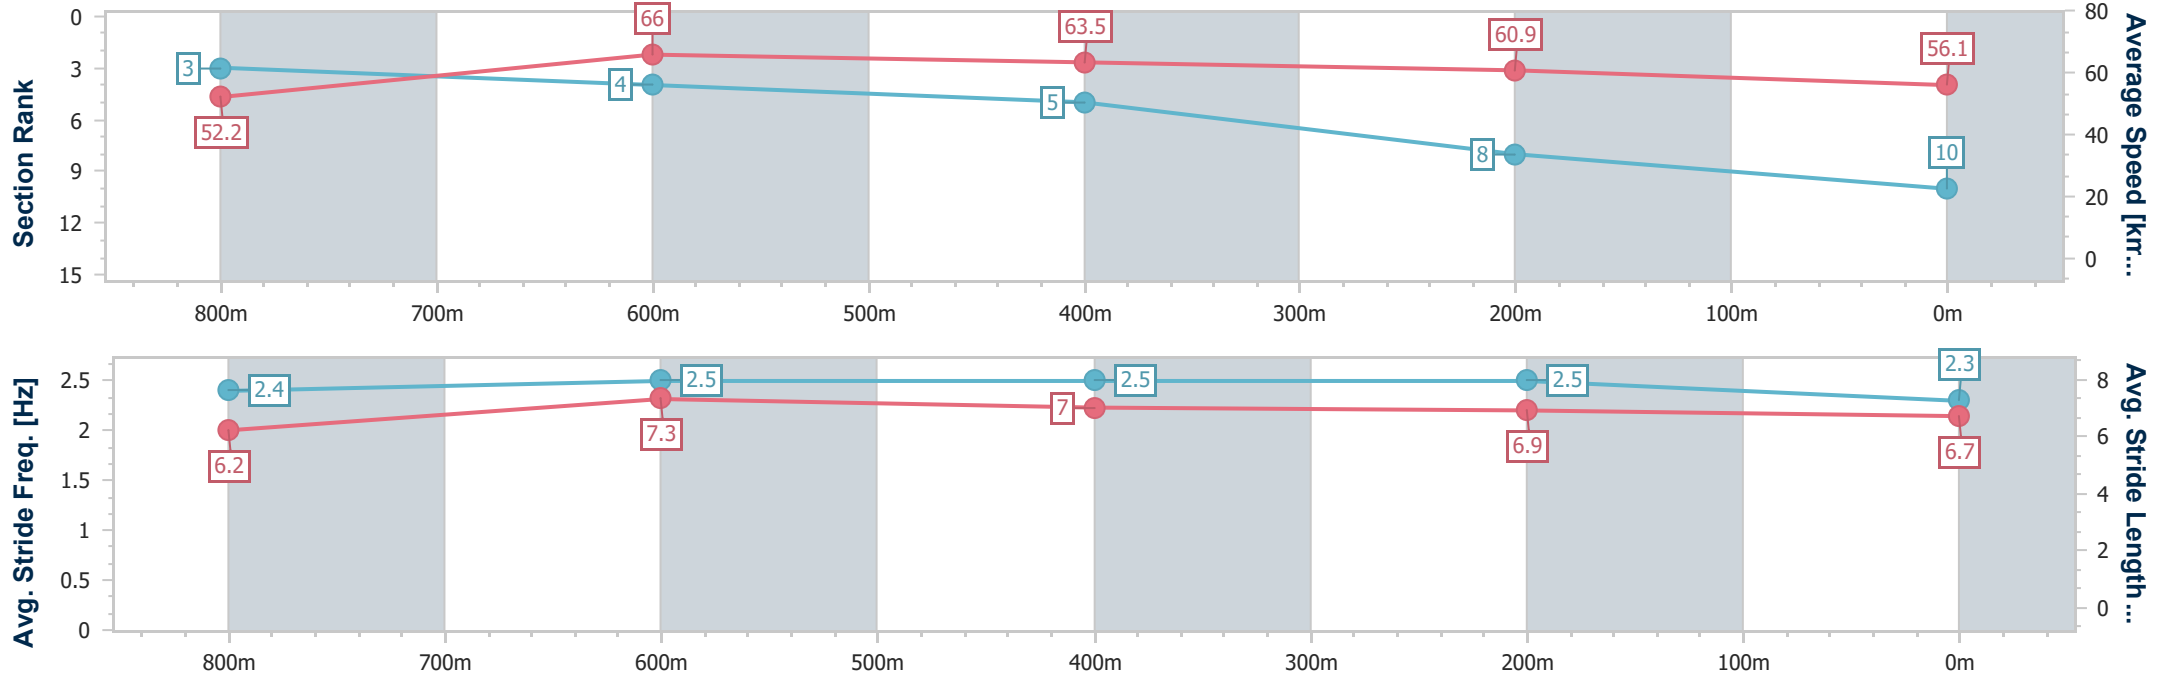

Toowoomba QLD Professional
Race 3: TTC Member Robyn Cawkwell BenchMark 62 Handicap - 1000m

27 July 2024 - 17:43

Track Rating: Good 4, Weather: Fine, Rail Position: +3m Entire

Section	Overall	800m	600m	400m	200m
Section Times	1:00.82 [9] (0:14.46)	0:46.36 [10] (0:11.02)	0:35.34 [11] (0:11.61)	0:23.73 [11] (0:11.68)	0:12.05 [11] (0:12.05)
Average Speed [km/h]	50.9	66.2	62.6	61.7	59.9
Top Speed [km/h]	66.3	67.4	65.6	63.8	60.7
Avg. Dist. to Rail [m]	8.6	3.8	2.1	0.5	0.5
Avg. Stride Freq. [Hz]	2.4	2.5	2.4	2.4	2.3
Avg. Stride Length [m]	5.9	7.4	7.3	7.2	7.3

- [] Ranking at each section and finish
- .-.- No data available at this section
- NA No data available

Horse/Jockey Name	Mr Evans
Final Rank	10
Fastest Section Time (Section)	0:10.97 (800m)
Top Speed [km/h] (Section)	66.4 (800m)
Race State	Finished

Toowoomba QLD Professional
Race 3: TTC Member Robyn Cawkwell BenchMark 62 Handicap - 1000m

27 July 2024 - 17:43

Track Rating: Good 4, Weather: Fine, Rail Position: +3m Entire

Section	Overall	800m	600m	400m	200m
Section Times	1:01.10 [10] (0:13.98)	0:47.12 [3] (0:10.97)	0:36.15 [4] (0:11.46)	0:24.69 [5] (0:11.89)	0:12.80 [8] (0:12.80)
Average Speed [km/h]	52.2	66.0	63.5	60.9	56.1
Top Speed [km/h]	65.8	66.4	65.3	62.8	58.6
Avg. Dist. to Rail [m]	5.2	2.1	1.9	2.3	3.1
Avg. Stride Freq. [Hz]	2.4	2.5	2.5	2.5	2.3
Avg. Stride Length [m]	6.2	7.3	7.0	6.9	6.7