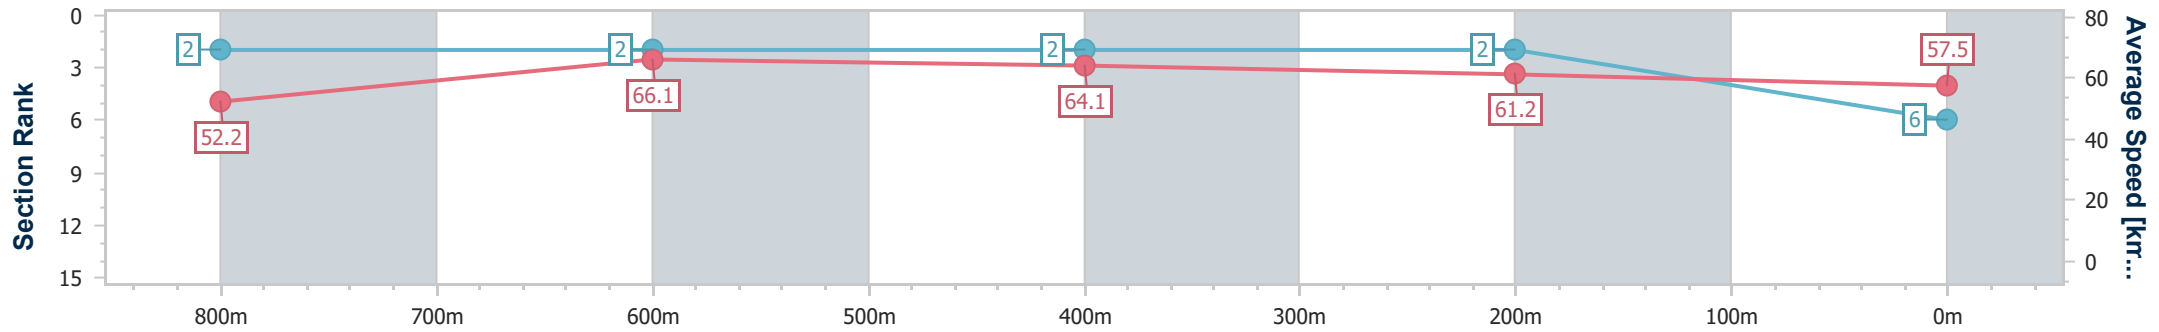

Horse/Jockey Name	Donmore Girl
Final Rank	6
Fastest Section Time (Section)	0:10.94 (800m)
Top Speed [km/h] (Section)	67.7 (Overall)
Race State	Finished

Toowoomba QLD Professional
Race 3: TTC Member Robyn Cawkwell BenchMark 62 Handicap - 1000m

27 July 2024 - 17:43

Track Rating: Good 4, Weather: Fine, Rail Position: +3m Entire

Section	Overall	800m	600m	400m	200m
Section Times	1:00.40 [6] (0:13.83)	0:46.57 [2] (0:10.94)	0:35.63 [2] (0:11.31)	0:24.32 [2] (0:11.78)	0:12.54 [2] (0:12.54)
Average Speed [km/h]	52.2	66.1	64.1	61.2	57.5
Top Speed [km/h]	67.7	67.6	65.9	62.9	59.3
Avg. Dist. to Rail [m]	3.7	0.6	1.2	1.3	1.9
Avg. Stride Freq. [Hz]	2.5	2.5	2.5	2.5	2.4
Avg. Stride Length [m]	5.8	7.2	7.1	6.9	6.7

- [ ] Ranking at each section and finish
- -.-.- No data available at this section
- NA No data available