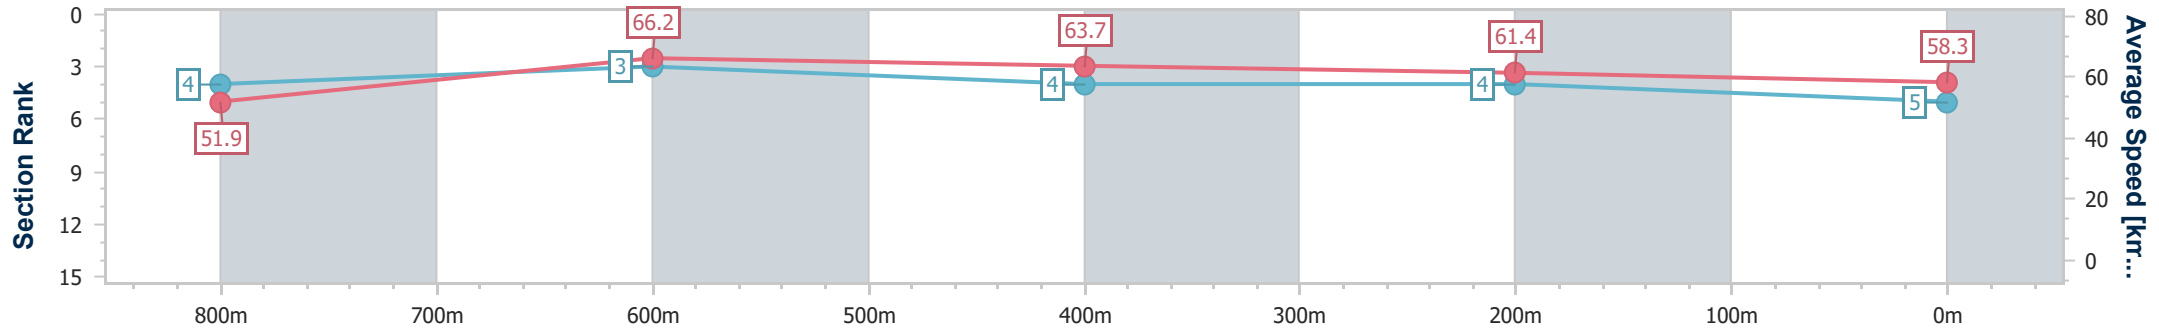

Horse/Jockey Name	So Extra
Final Rank	5
Fastest Section Time (Section)	0:10.87 (800m)
Top Speed [km/h] (Section)	68.2 (800m)
Race State	Finished

Toowoomba QLD Professional
Race 3: TTC Member Robyn Cawkwell BenchMark 62 Handicap - 1000m

27 July 2024 - 17:43

Track Rating: Good 4, Weather: Fine, Rail Position: +3m Entire

Section	Overall	800m	600m	400m	200m
Section Times	1:00.27 [5] (0:13.98)	0:46.29 [4] (0:10.87)	0:35.42 [3] (0:11.35)	0:24.07 [4] (0:11.73)	0:12.34 [4] (0:12.34)
Average Speed [km/h]	51.9	66.2	63.7	61.4	58.3
Top Speed [km/h]	67.3	68.2	65.6	62.9	60.4
Avg. Dist. to Rail [m]	3.6	0.5	0.9	0.9	0.9
Avg. Stride Freq. [Hz]	2.4	2.4	2.4	2.4	2.4
Avg. Stride Length [m]	6.1	7.7	7.3	7.0	6.9

- [ ] Ranking at each section and finish
- -.-.- No data available at this section
- NA No data available