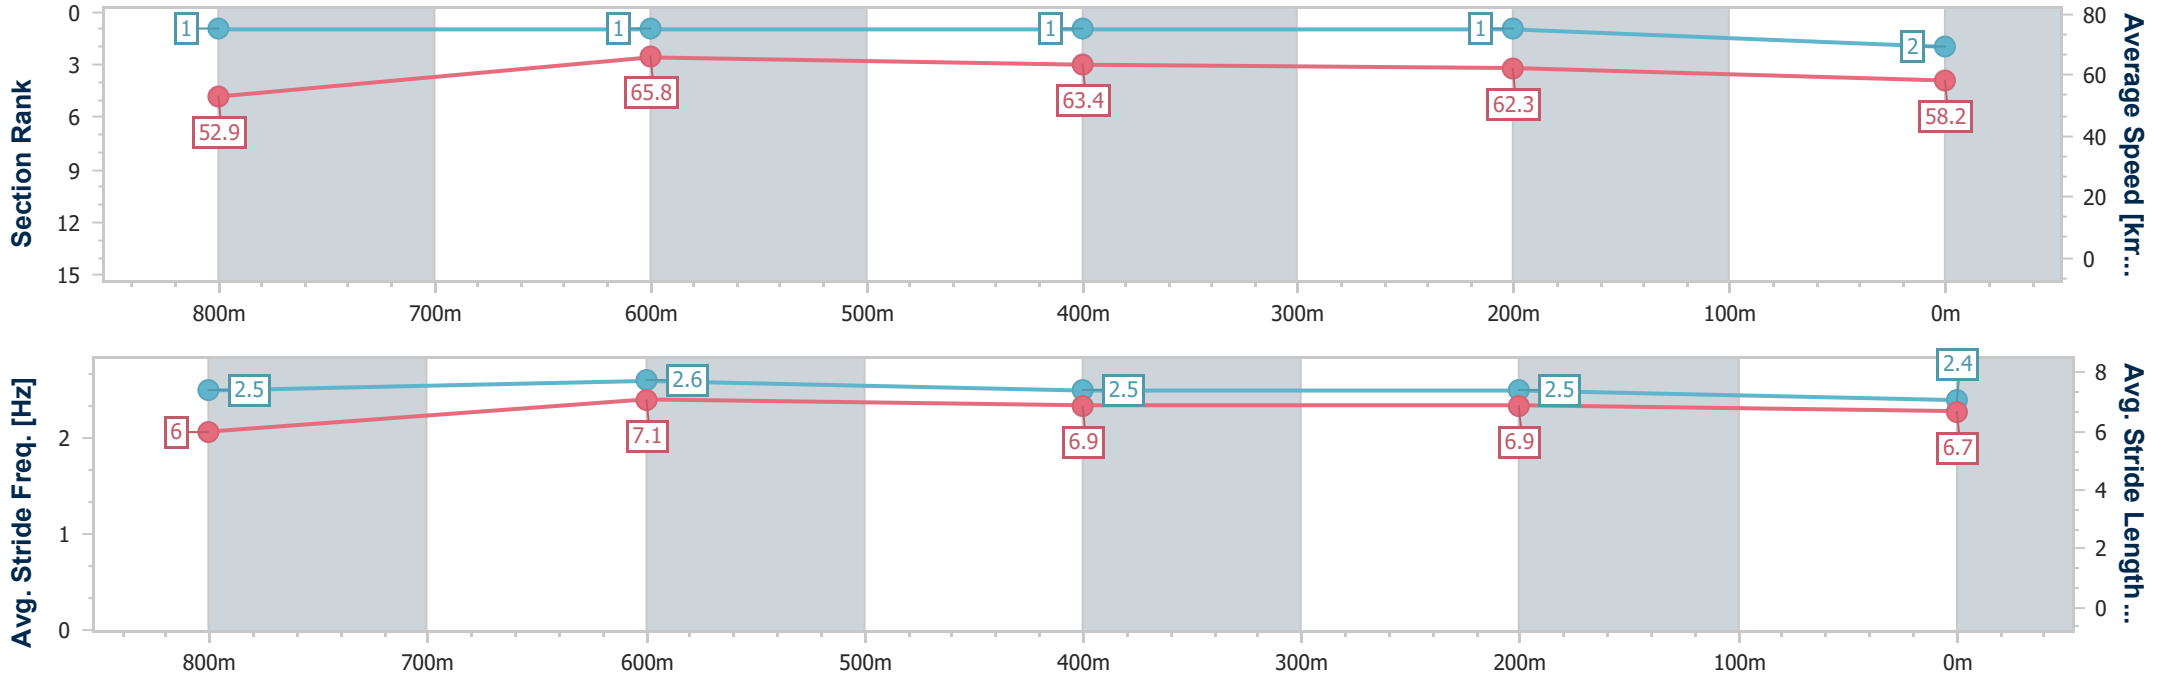

Horse/Jockey Name	Annakuri
Final Rank	2
Fastest Section Time (Section)	0:10.92 (800m)
Top Speed [km/h] (Section)	67.3 (800m)
Race State	Finished

Toowoomba QLD Professional
Race 3: TTC Member Robyn Cawkwell BenchMark 62 Handicap - 1000m

27 July 2024 - 17:43

Track Rating: Good 4, Weather: Fine, Rail Position: +3m Entire

Section	Overall	800m	600m	400m	200m
Section Times	1:00.08 [2] (0:13.58)	0:46.50 [1] (0:10.92)	0:35.58 [1] (0:11.50)	0:24.08 [1] (0:11.67)	0:12.41 [1] (0:12.41)
Average Speed [km/h]	52.9	65.8	63.4	62.3	58.2
Top Speed [km/h]	66.5	67.3	64.9	64.3	59.3
Avg. Dist. to Rail [m]	1.1	1.1	2.8	2.0	1.2
Avg. Stride Freq. [Hz]	2.5	2.6	2.5	2.5	2.4
Avg. Stride Length [m]	6.0	7.1	6.9	6.9	6.7

- [ ] Ranking at each section and finish
- -.-.- No data available at this section
- NA No data available