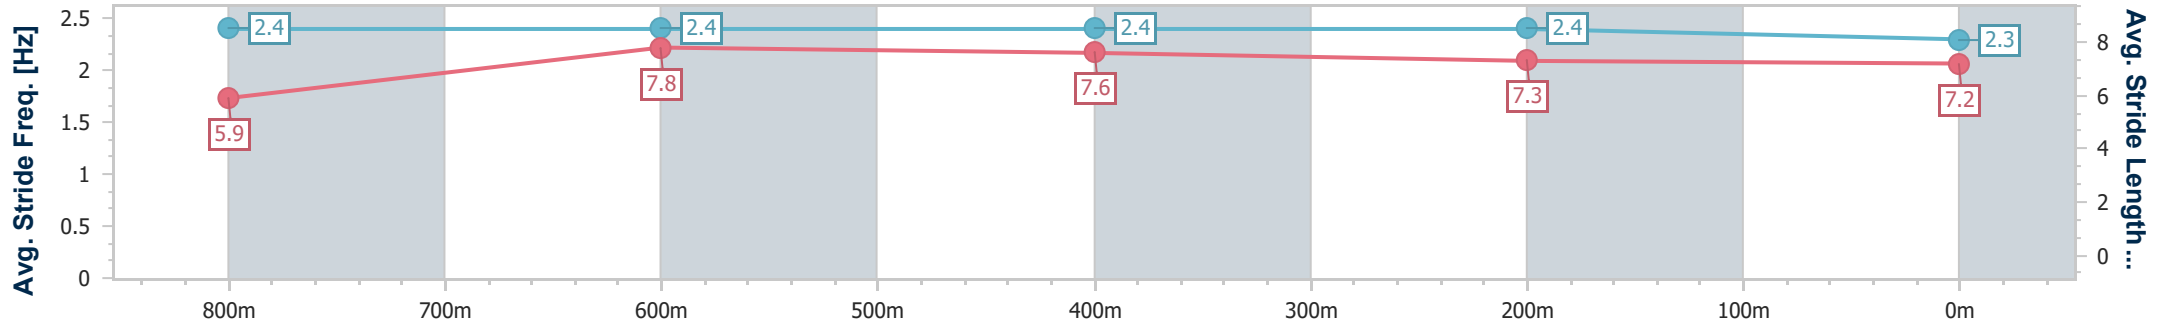

Horse/Jockey Name	Butt Heads
Final Rank	3
Fastest Section Time (Section)	0:10.84 (800m)
Top Speed [km/h] (Section)	68.8 (800m)
Race State	Finished

Toowoomba QLD Professional
Race 3: TTC Member Robyn Cawkwell BenchMark 62 Handicap - 1000m

27 July 2024 - 17:43

Track Rating: Good 4, Weather: Fine, Rail Position: +3m Entire

Section	Overall	800m	600m	400m	200m
Section Times	1:00.15 [3] (0:14.45)	0:45.70 [9] (0:10.84)	0:34.86 [8] (0:11.32)	0:23.54 [9] (0:11.41)	0:12.13 [6] (0:12.13)
Average Speed [km/h]	50.6	67.1	64.5	63.4	59.3
Top Speed [km/h]	66.8	68.8	66.6	64.8	61.9
Avg. Dist. to Rail [m]	7.5	3.1	3.1	1.5	0.6
Avg. Stride Freq. [Hz]	2.4	2.4	2.4	2.4	2.3
Avg. Stride Length [m]	5.9	7.8	7.6	7.3	7.2

- [ ] Ranking at each section and finish
- -.-.- No data available at this section
- NA No data available