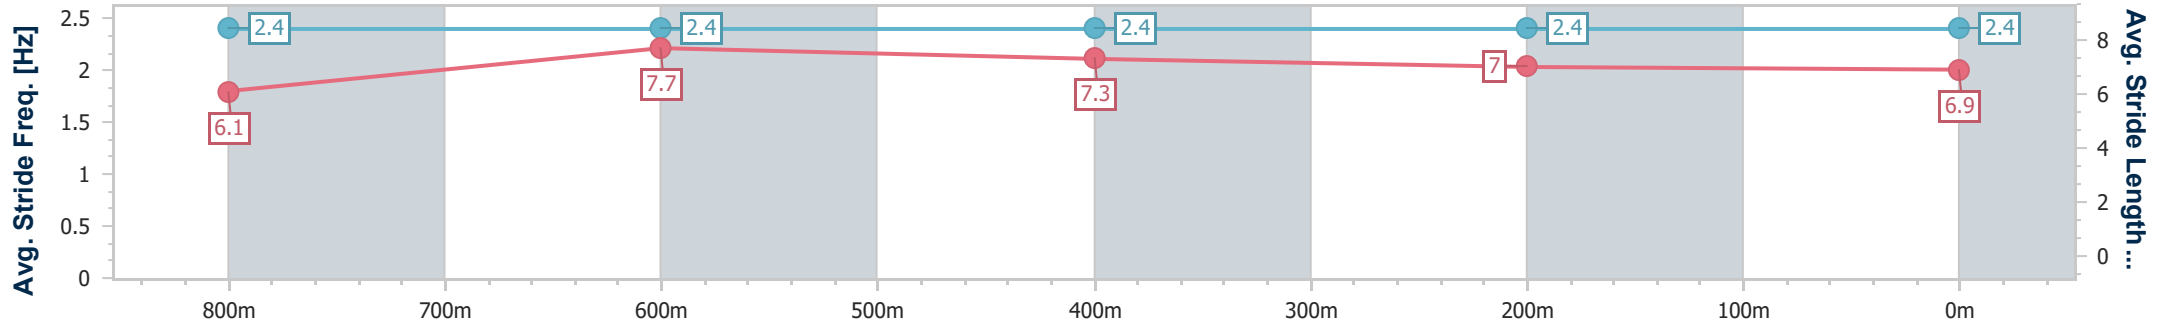

Horse/Jockey Name	So Extra
Final Rank	5
Fastest Section Time (Section)	0:10.87 (800m)
Top Speed [km/h] (Section)	68.2 (800m)
Race State	Finished

Toowoomba QLD Professional
Race 3: TTC Member Robyn Cawkwell BenchMark 62 Handicap - 1000m

27 July 2024 - 17:43

Track Rating: Good 4, Weather: Fine, Rail Position: +3m Entire

Section	Overall	800m	600m	400m	200m
Section Times	1:00.27 [5] (0:13.98)	0:46.29 [4] (0:10.87)	0:35.42 [3] (0:11.35)	0:24.07 [4] (0:11.73)	0:12.34 [4] (0:12.34)
Average Speed [km/h]	51.9	66.2	63.7	61.4	58.3
Top Speed [km/h]	67.3	68.2	65.6	62.9	60.4
Avg. Dist. to Rail [m]	3.6	0.5	0.9	0.9	0.9
Avg. Stride Freq. [Hz]	2.4	2.4	2.4	2.4	2.4
Avg. Stride Length [m]	6.1	7.7	7.3	7.0	6.9

- [ ] Ranking at each section and finish
- -.-.- No data available at this section
- NA No data available