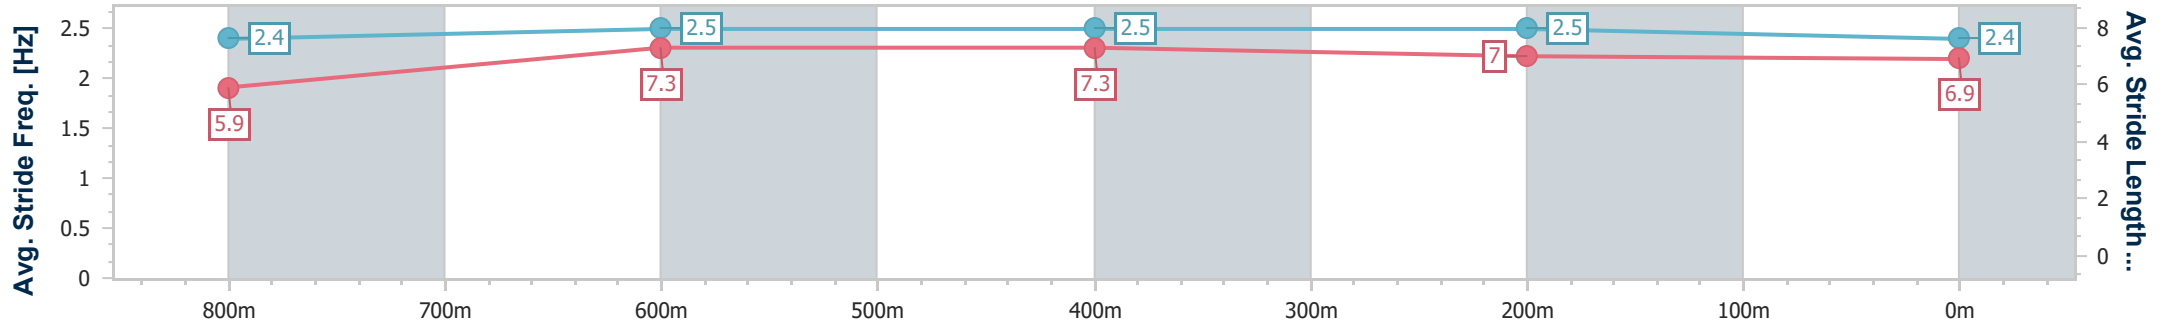

Horse/Jockey Name	Pitavago
Final Rank	1
Fastest Section Time (Section)	0:10.82 (800m)
Top Speed [km/h] (Section)	68.2 (800m)
Race State	Finished

Toowoomba QLD Professional
Race 3: TTC Member Robyn Cawkwell BenchMark 62 Handicap - 1000m

27 July 2024 - 17:43

Track Rating: Good 4, Weather: Fine, Rail Position: +3m Entire

Section	Overall	800m	600m	400m	200m
Section Times	0:59.94 [1] (0:14.47)	0:45.47 [11] (0:10.82)	0:34.65 [9] (0:11.16)	0:23.49 [6] (0:11.51)	0:11.98 [5] (0:11.98)
Average Speed [km/h]	50.4	66.7	64.6	62.8	60.3
Top Speed [km/h]	64.7	68.2	66.5	63.6	62.2
Avg. Dist. to Rail [m]	5.6	0.9	0.5	1.2	2.3
Avg. Stride Freq. [Hz]	2.4	2.5	2.5	2.5	2.4
Avg. Stride Length [m]	5.9	7.3	7.3	7.0	6.9

- [ ] Ranking at each section and finish
- -.-.- No data available at this section
- NA No data available