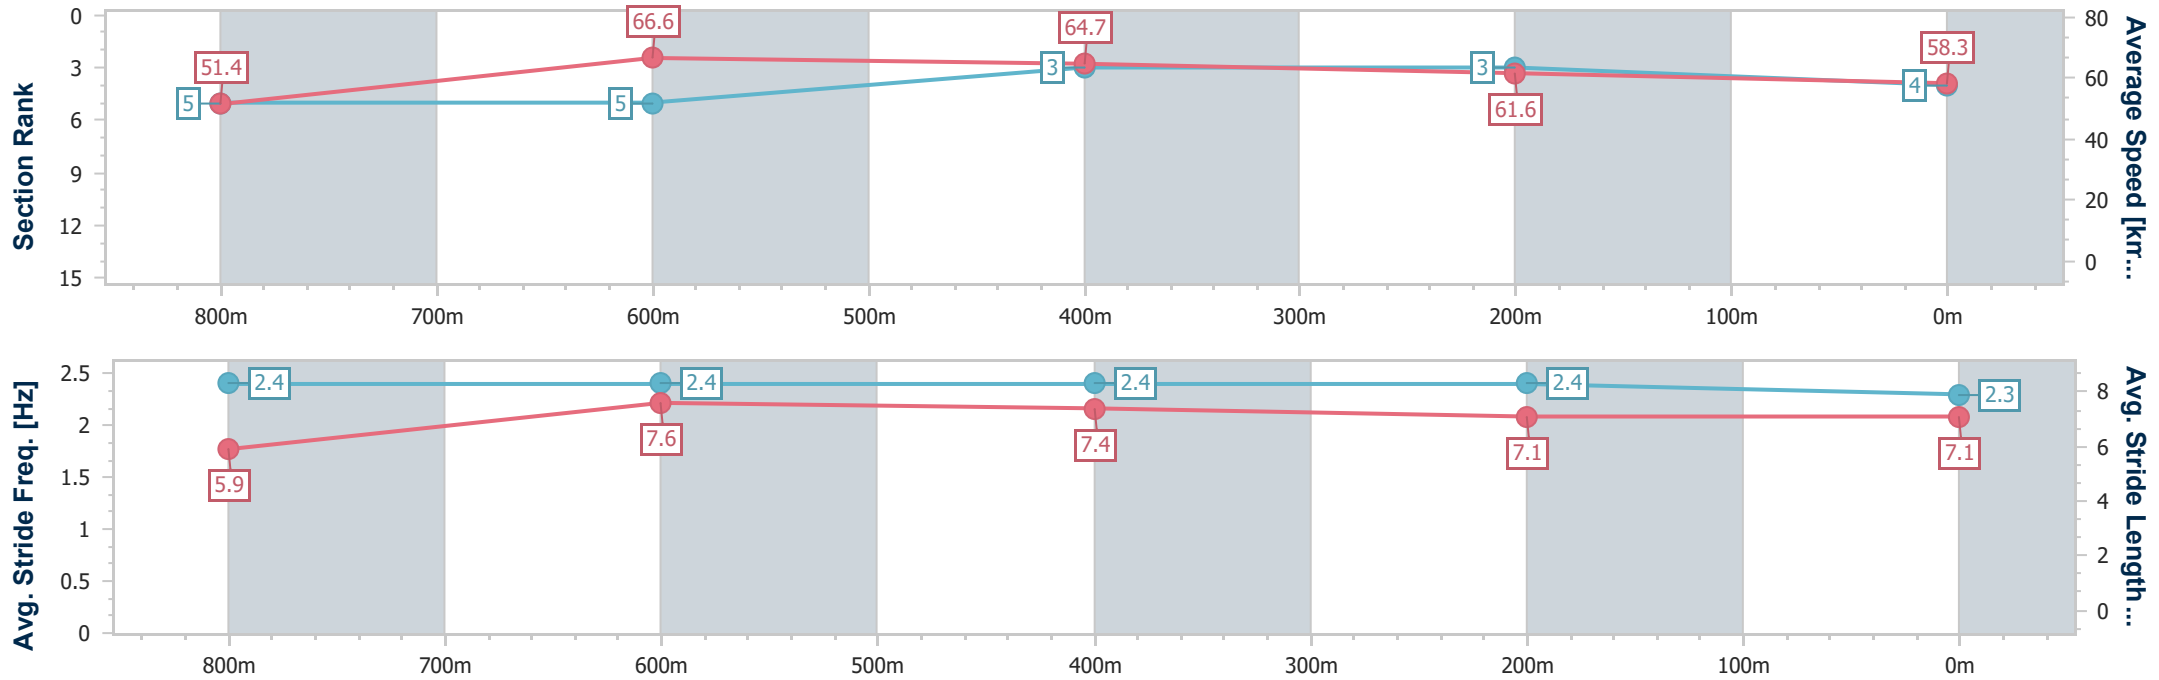

Horse/Jockey Name	Champinsky
Final Rank	4
Fastest Section Time (Section)	0:10.86 (800m)
Top Speed [km/h] (Section)	67.9 (600m)
Race State	Finished

Toowoomba QLD Professional
Race 3: TTC Member Robyn Cawkwell BenchMark 62 Handicap - 1000m

27 July 2024 - 17:43

Track Rating: Good 4, Weather: Fine, Rail Position: +3m Entire

Section	Overall	800m	600m	400m	200m
Section Times	1:00.26 [4] (0:14.10)	0:46.16 [5] (0:10.86)	0:35.30 [5] (0:11.21)	0:24.09 [3] (0:11.76)	0:12.33 [3] (0:12.33)
Average Speed [km/h]	51.4	66.6	64.7	61.6	58.3
Top Speed [km/h]	67.0	67.9	67.9	62.6	60.8
Avg. Dist. to Rail [m]	4.4	1.0	1.7	1.9	1.6
Avg. Stride Freq. [Hz]	2.4	2.4	2.4	2.4	2.3
Avg. Stride Length [m]	5.9	7.6	7.4	7.1	7.1

- [ ] Ranking at each section and finish
- -.-.- No data available at this section
- NA No data available