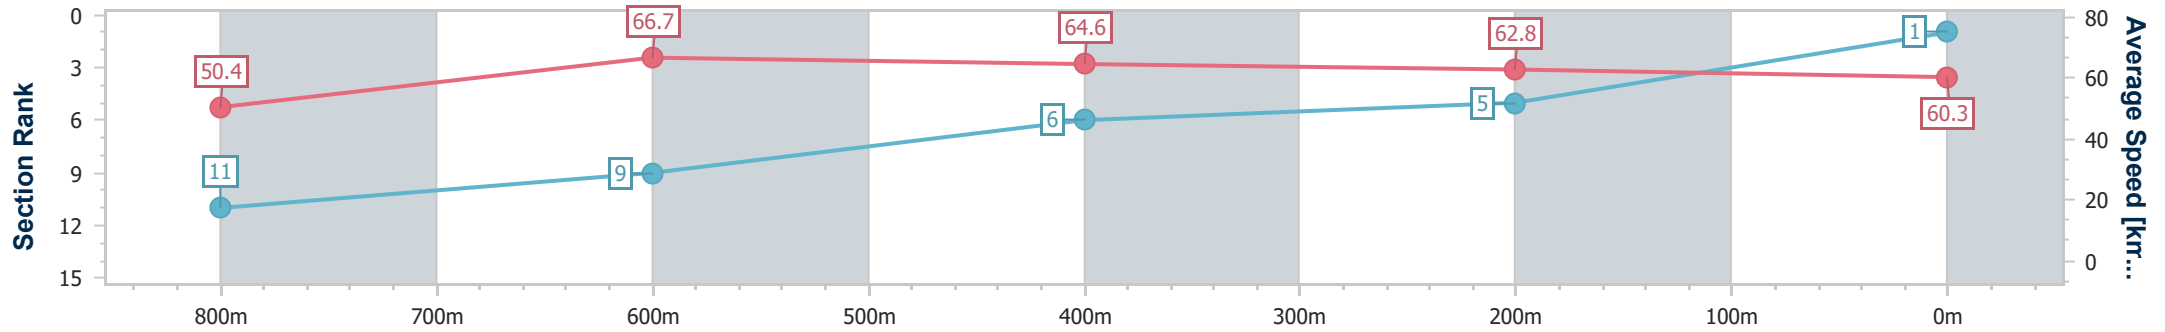

Horse/Jockey Name	Pitavago
Final Rank	1
Fastest Section Time (Section)	0:10.82 (800m)
Top Speed [km/h] (Section)	68.2 (800m)
Race State	Finished

Toowoomba QLD Professional
Race 3: TTC Member Robyn Cawkwell BenchMark 62 Handicap - 1000m

27 July 2024 - 17:43

Track Rating: Good 4, Weather: Fine, Rail Position: +3m Entire

Section	Overall	800m	600m	400m	200m
Section Times	0:59.94 [1] (0:14.47)	0:45.47 [11] (0:10.82)	0:34.65 [9] (0:11.16)	0:23.49 [6] (0:11.51)	0:11.98 [5] (0:11.98)
Average Speed [km/h]	50.4	66.7	64.6	62.8	60.3
Top Speed [km/h]	64.7	68.2	66.5	63.6	62.2
Avg. Dist. to Rail [m]	5.6	0.9	0.5	1.2	2.3
Avg. Stride Freq. [Hz]	2.4	2.5	2.5	2.5	2.4
Avg. Stride Length [m]	5.9	7.3	7.3	7.0	6.9

- [ ] Ranking at each section and finish
- -.-.- No data available at this section
- NA No data available