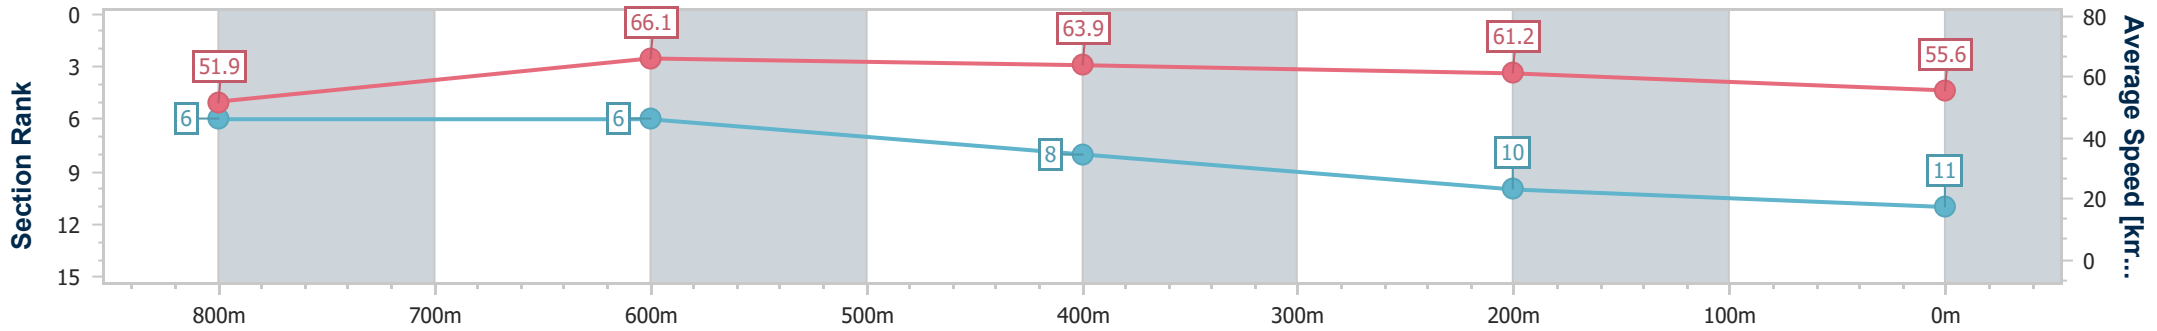

Toowoomba QLD Professional
Race 3: TTC Member Robyn Cawkwell BenchMark 62 Handicap - 1000m

27 July 2024 - 17:43

Track Rating: Good 4, Weather: Fine, Rail Position: +3m Entire

Section	Overall	800m	600m	400m	200m
Section Times	1:01.10 [10] (0:13.98)	0:47.12 [3] (0:10.97)	0:36.15 [4] (0:11.46)	0:24.69 [5] (0:11.89)	0:12.80 [8] (0:12.80)
Average Speed [km/h]	52.2	66.0	63.5	60.9	56.1
Top Speed [km/h]	65.8	66.4	65.3	62.8	58.6
Avg. Dist. to Rail [m]	5.2	2.1	1.9	2.3	3.1
Avg. Stride Freq. [Hz]	2.4	2.5	2.5	2.5	2.3
Avg. Stride Length [m]	6.2	7.3	7.0	6.9	6.7

- [] Ranking at each section and finish
- .-.- No data available at this section
- NA No data available

Horse/Jockey Name	Szabo
Final Rank	11
Fastest Section Time (Section)	0:11.03 (800m)
Top Speed [km/h] (Section)	67.4 (800m)
Race State	Finished

Toowoomba QLD Professional
Race 3: TTC Member Robyn Cawkwell BenchMark 62 Handicap - 1000m

27 July 2024 - 17:43

Track Rating: Good 4, Weather: Fine, Rail Position: +3m Entire

Section	Overall	800m	600m	400m	200m
Section Times	1:01.45 [11] (0:14.11)	0:47.34 [6] (0:11.03)	0:36.31 [6] (0:11.44)	0:24.87 [8] (0:11.91)	0:12.96 [10] (0:12.96)
Average Speed [km/h]	51.9	66.1	63.9	61.2	55.6
Top Speed [km/h]	65.4	67.4	66.0	64.0	59.3
Avg. Dist. to Rail [m]	7.0	3.3	2.9	4.5	5.6
Avg. Stride Freq. [Hz]	2.5	2.6	2.6	2.5	2.4
Avg. Stride Length [m]	5.7	7.0	6.9	6.8	6.5