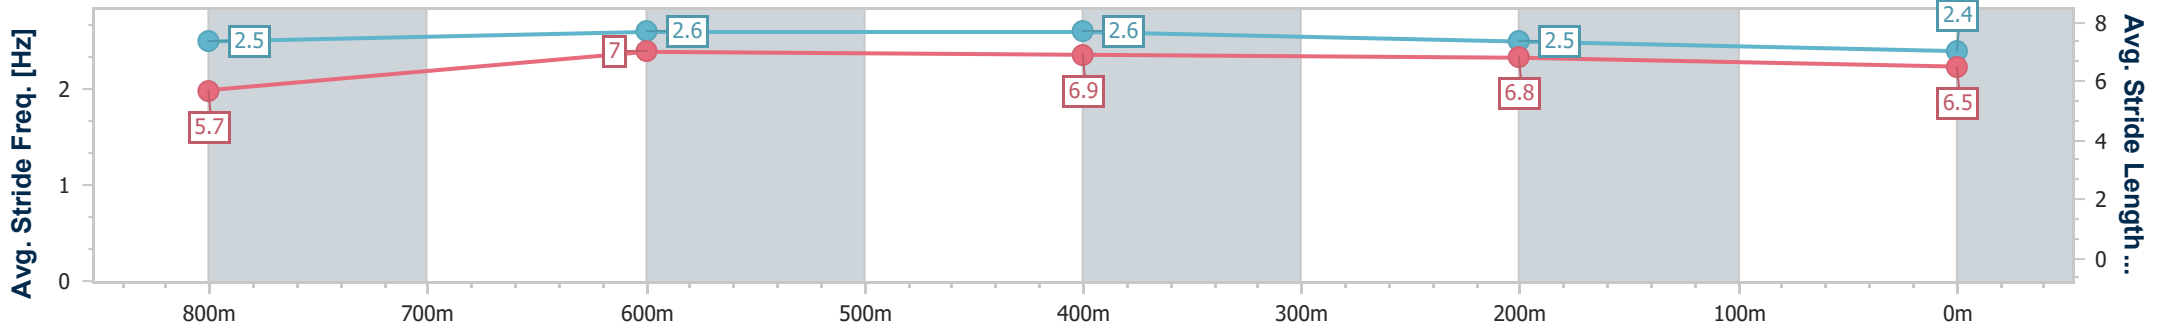

Toowoomba QLD Professional
Race 3: TTC Member Robyn Cawkwell BenchMark 62 Handicap - 1000m

27 July 2024 - 17:43

Track Rating: Good 4, Weather: Fine, Rail Position: +3m Entire

Section	Overall	800m	600m	400m	200m
Section Times	1:01.10 [10] (0:13.98)	0:47.12 [3] (0:10.97)	0:36.15 [4] (0:11.46)	0:24.69 [5] (0:11.89)	0:12.80 [8] (0:12.80)
Average Speed [km/h]	52.2	66.0	63.5	60.9	56.1
Top Speed [km/h]	65.8	66.4	65.3	62.8	58.6
Avg. Dist. to Rail [m]	5.2	2.1	1.9	2.3	3.1
Avg. Stride Freq. [Hz]	2.4	2.5	2.5	2.5	2.3
Avg. Stride Length [m]	6.2	7.3	7.0	6.9	6.7

- [] Ranking at each section and finish
- .-.- No data available at this section
- NA No data available

Horse/Jockey Name	Szabo
Final Rank	11
Fastest Section Time (Section)	0:11.03 (800m)
Top Speed [km/h] (Section)	67.4 (800m)
Race State	Finished

Toowoomba QLD Professional
Race 3: TTC Member Robyn Cawkwell BenchMark 62 Handicap - 1000m

27 July 2024 - 17:43

Track Rating: Good 4, Weather: Fine, Rail Position: +3m Entire

Section	Overall	800m	600m	400m	200m
Section Times	1:01.45 [11] (0:14.11)	0:47.34 [6] (0:11.03)	0:36.31 [6] (0:11.44)	0:24.87 [8] (0:11.91)	0:12.96 [10] (0:12.96)
Average Speed [km/h]	51.9	66.1	63.9	61.2	55.6
Top Speed [km/h]	65.4	67.4	66.0	64.0	59.3
Avg. Dist. to Rail [m]	7.0	3.3	2.9	4.5	5.6
Avg. Stride Freq. [Hz]	2.5	2.6	2.6	2.5	2.4
Avg. Stride Length [m]	5.7	7.0	6.9	6.8	6.5