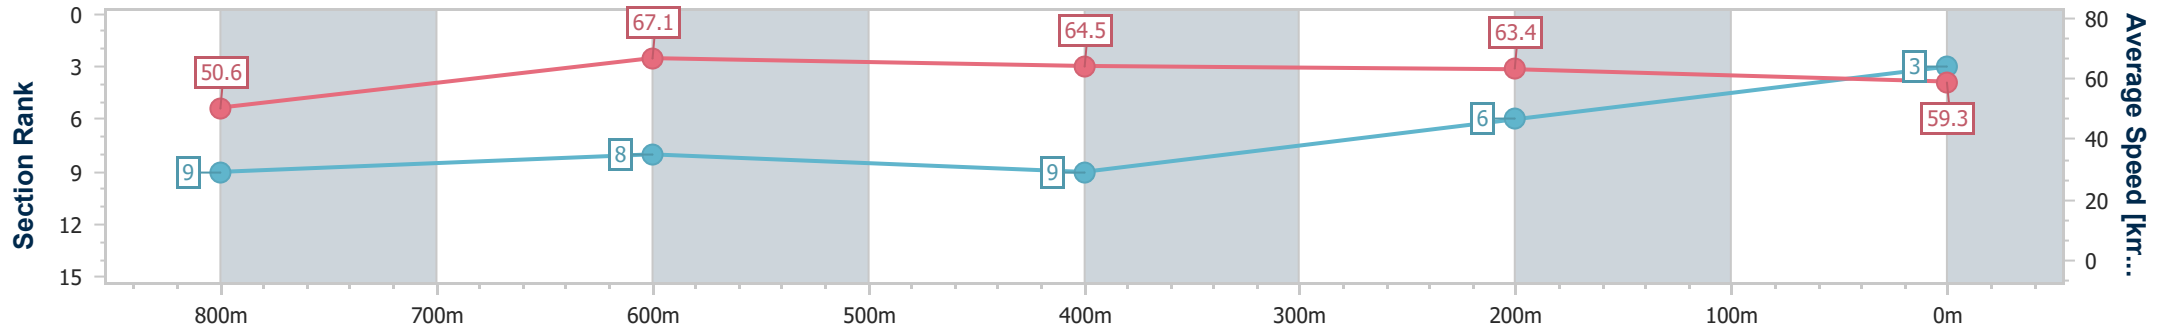

Horse/Jockey Name	Butt Heads
Final Rank	3
Fastest Section Time (Section)	0:10.84 (800m)
Top Speed [km/h] (Section)	68.8 (800m)
Race State	Finished

Toowoomba QLD Professional
Race 3: TTC Member Robyn Cawkwell BenchMark 62 Handicap - 1000m

27 July 2024 - 17:43

Track Rating: Good 4, Weather: Fine, Rail Position: +3m Entire

Section	Overall	800m	600m	400m	200m
Section Times	1:00.15 [3] (0:14.45)	0:45.70 [9] (0:10.84)	0:34.86 [8] (0:11.32)	0:23.54 [9] (0:11.41)	0:12.13 [6] (0:12.13)
Average Speed [km/h]	50.6	67.1	64.5	63.4	59.3
Top Speed [km/h]	66.8	68.8	66.6	64.8	61.9
Avg. Dist. to Rail [m]	7.5	3.1	3.1	1.5	0.6
Avg. Stride Freq. [Hz]	2.4	2.4	2.4	2.4	2.3
Avg. Stride Length [m]	5.9	7.8	7.6	7.3	7.2

- [ ] Ranking at each section and finish
- -.-.- No data available at this section
- NA No data available