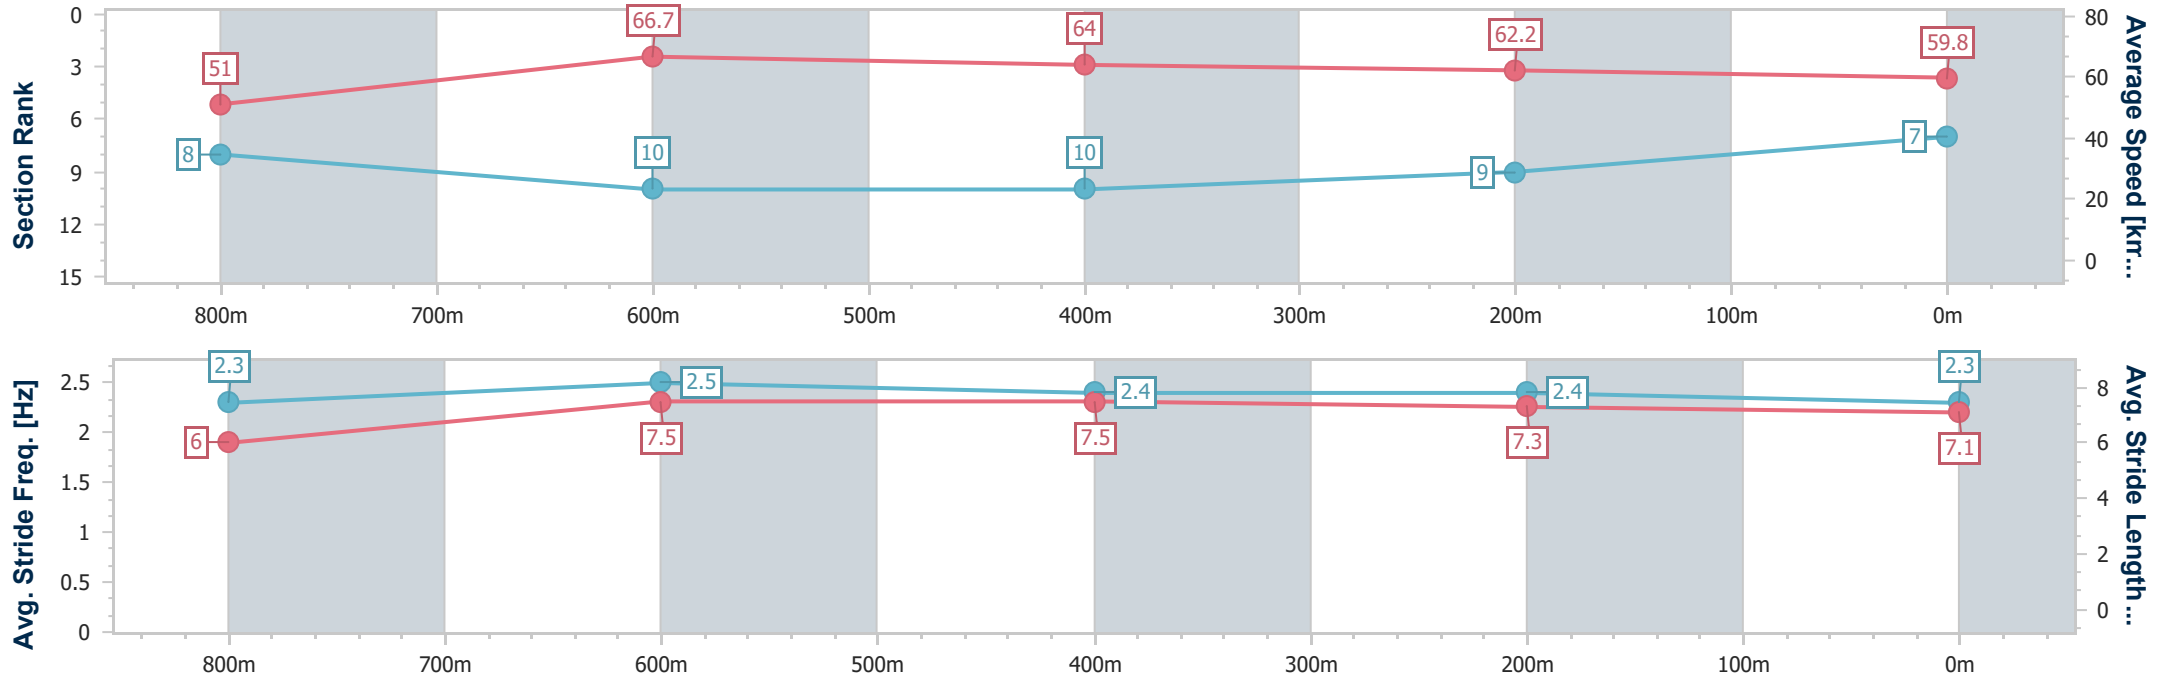

- [] Ranking at each section and finish
- .-.- No data available at this section
- NA No data available

Horse/Jockey Name	Roconono
Final Rank	7
Fastest Section Time (Section)	0:10.93 (800m)
Top Speed [km/h] (Section)	67.5 (800m)
Race State	Finished

Toowoomba QLD Professional
Race 3: TTC Member Robyn Cawkwell BenchMark 62 Handicap - 1000m

27 July 2024 - 17:43

Track Rating: Good 4, Weather: Fine, Rail Position: +3m Entire

Section	Overall	800m	600m	400m	200m
Section Times	1:00.43 [7] (0:14.43)	0:46.00 [8] (0:10.93)	0:35.07 [10] (0:11.44)	0:23.63 [10] (0:11.62)	0:12.01 [9] (0:12.01)
Average Speed [km/h]	51.0	66.7	64.0	62.2	59.8
Top Speed [km/h]	64.5	67.5	66.6	63.4	62.2
Avg. Dist. to Rail [m]	8.7	3.6	3.5	1.3	0.4
Avg. Stride Freq. [Hz]	2.3	2.5	2.4	2.4	2.3
Avg. Stride Length [m]	6.0	7.5	7.5	7.3	7.1