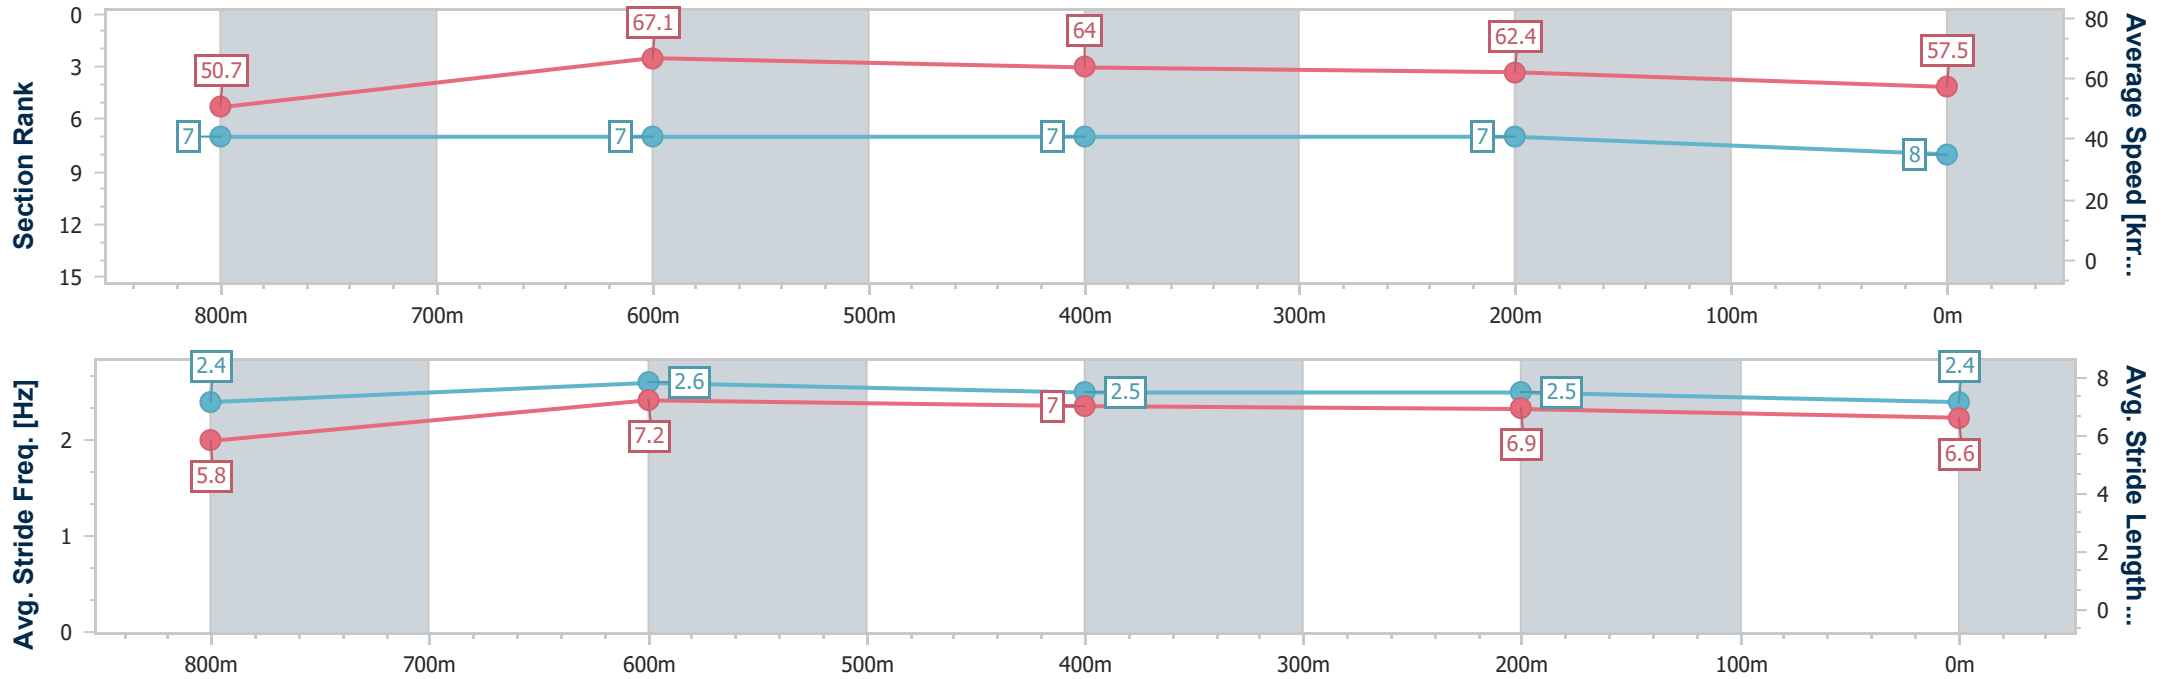

Toowoomba QLD Professional
Race 3: TTC Member Robyn Cawkwell BenchMark 62 Handicap - 1000m

27 July 2024 - 17:43

Track Rating: Good 4, Weather: Fine, Rail Position: +3m Entire

Section	Overall	800m	600m	400m	200m
Section Times	1:00.43 [7] (0:14.43)	0:46.00 [8] (0:10.93)	0:35.07 [10] (0:11.44)	0:23.63 [10] (0:11.62)	0:12.01 [9] (0:12.01)
Average Speed [km/h]	51.0	66.7	64.0	62.2	59.8
Top Speed [km/h]	64.5	67.5	66.6	63.4	62.2
Avg. Dist. to Rail [m]	8.7	3.6	3.5	1.3	0.4
Avg. Stride Freq. [Hz]	2.3	2.5	2.4	2.4	2.3
Avg. Stride Length [m]	6.0	7.5	7.5	7.3	7.1

- [] Ranking at each section and finish
- .-.- No data available at this section
- NA No data available

Horse/Jockey Name	My One
Final Rank	8
Fastest Section Time (Section)	0:10.83 (800m)
Top Speed [km/h] (Section)	68.5 (800m)
Race State	Finished

Toowoomba QLD Professional
 Race 3: TTC Member Robyn Cawkwell BenchMark 62 Handicap
 - 1000m

27 July 2024 - 17:43

Track Rating: Good 4, Weather: Fine, Rail Position: +3m Entire

Section	Overall	800m	600m	400m	200m
Section Times	1:00.66 [8] (0:14.36)	0:46.30 [7] (0:10.83)	0:35.47 [7] (0:11.36)	0:24.11 [7] (0:11.67)	0:12.44 [7] (0:12.44)
Average Speed [km/h]	50.7	67.1	64.0	62.4	57.5
Top Speed [km/h]	66.2	68.5	66.3	63.1	60.8
Avg. Dist. to Rail [m]	5.9	2.5	2.5	2.3	1.6
Avg. Stride Freq. [Hz]	2.4	2.6	2.5	2.5	2.4
Avg. Stride Length [m]	5.8	7.2	7.0	6.9	6.6