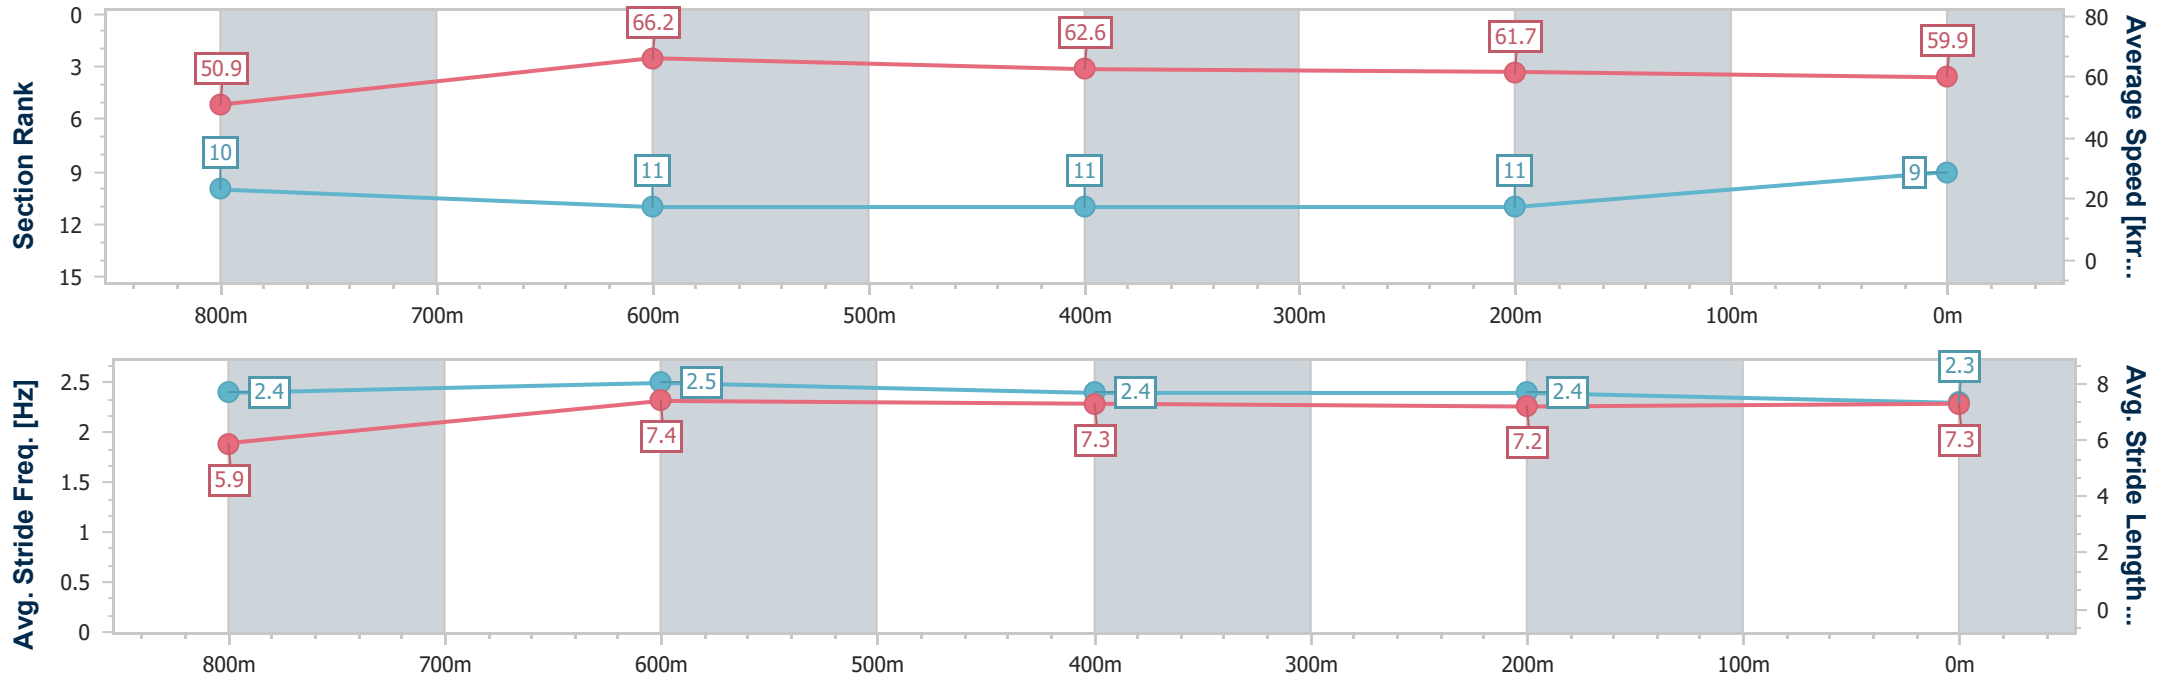

Toowoomba QLD Professional
 Race 3: TTC Member Robyn Cawkwell BenchMark 62 Handicap
 - 1000m

27 July 2024 - 17:43

Track Rating: Good 4, Weather: Fine, Rail Position: +3m Entire

Section	Overall	800m	600m	400m	200m
Section Times	1:00.66 [8] (0:14.36)	0:46.30 [7] (0:10.83)	0:35.47 [7] (0:11.36)	0:24.11 [7] (0:11.67)	0:12.44 [7] (0:12.44)
Average Speed [km/h]	50.7	67.1	64.0	62.4	57.5
Top Speed [km/h]	66.2	68.5	66.3	63.1	60.8
Avg. Dist. to Rail [m]	5.9	2.5	2.5	2.3	1.6
Avg. Stride Freq. [Hz]	2.4	2.6	2.5	2.5	2.4
Avg. Stride Length [m]	5.8	7.2	7.0	6.9	6.6

- [] Ranking at each section and finish
- .-.- No data available at this section
- NA No data available

Horse/Jockey Name	Miss Helmut
Final Rank	9
Fastest Section Time (Section)	0:11.02 (800m)
Top Speed [km/h] (Section)	67.4 (800m)
Race State	Finished

Toowoomba QLD Professional
Race 3: TTC Member Robyn Cawkwell BenchMark 62 Handicap - 1000m

27 July 2024 - 17:43

Track Rating: Good 4, Weather: Fine, Rail Position: +3m Entire

Section	Overall	800m	600m	400m	200m
Section Times	1:00.82 [9] (0:14.46)	0:46.36 [10] (0:11.02)	0:35.34 [11] (0:11.61)	0:23.73 [11] (0:11.68)	0:12.05 [11] (0:12.05)
Average Speed [km/h]	50.9	66.2	62.6	61.7	59.9
Top Speed [km/h]	66.3	67.4	65.6	63.8	60.7
Avg. Dist. to Rail [m]	8.6	3.8	2.1	0.5	0.5
Avg. Stride Freq. [Hz]	2.4	2.5	2.4	2.4	2.3
Avg. Stride Length [m]	5.9	7.4	7.3	7.2	7.3

- [] Ranking at each section and finish
- .-.- No data available at this section
- NA No data available

Horse/Jockey Name	Mr Evans
Final Rank	10
Fastest Section Time (Section)	0:10.97 (800m)
Top Speed [km/h] (Section)	66.4 (800m)
Race State	Finished