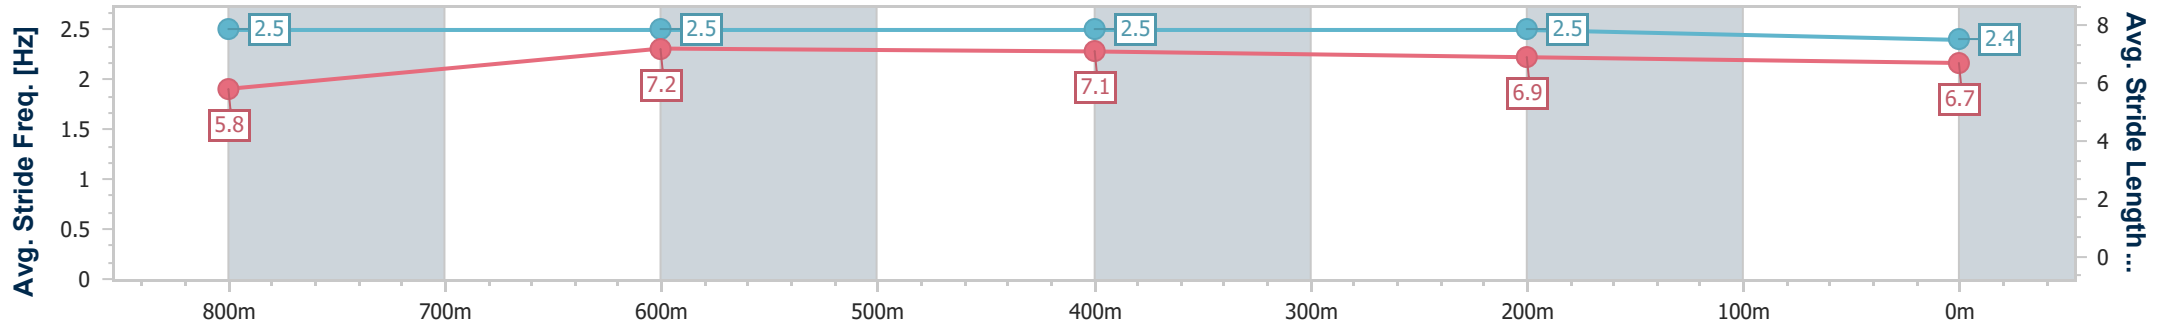

- [] Ranking at each section and finish
- .-.- No data available at this section
- NA No data available

Horse/Jockey Name	Donmore Girl
Final Rank	6
Fastest Section Time (Section)	0:10.94 (800m)
Top Speed [km/h] (Section)	67.7 (Overall)
Race State	Finished

Toowoomba QLD Professional
Race 3: TTC Member Robyn Cawkwell BenchMark 62 Handicap - 1000m

27 July 2024 - 17:43

Track Rating: Good 4, Weather: Fine, Rail Position: +3m Entire

Section	Overall	800m	600m	400m	200m
Section Times	1:00.40 [6] (0:13.83)	0:46.57 [2] (0:10.94)	0:35.63 [2] (0:11.31)	0:24.32 [2] (0:11.78)	0:12.54 [2] (0:12.54)
Average Speed [km/h]	52.2	66.1	64.1	61.2	57.5
Top Speed [km/h]	67.7	67.6	65.9	62.9	59.3
Avg. Dist. to Rail [m]	3.7	0.6	1.2	1.3	1.9
Avg. Stride Freq. [Hz]	2.5	2.5	2.5	2.5	2.4
Avg. Stride Length [m]	5.8	7.2	7.1	6.9	6.7