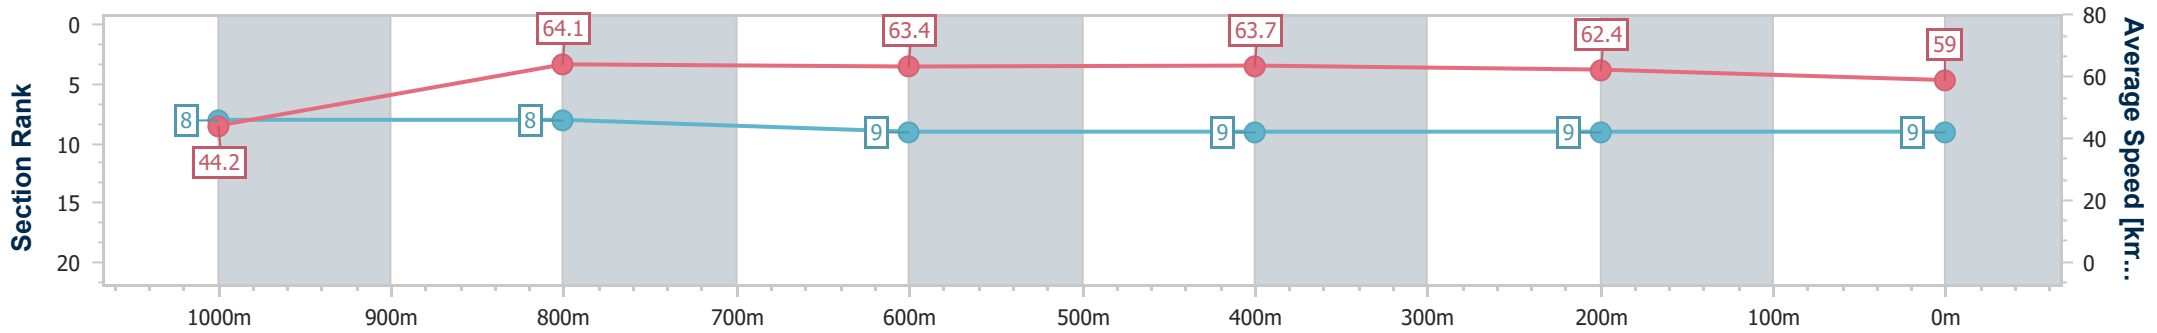

Horse/Jockey Name	Kobability
Final Rank	9
Fastest Section Time (Section)	0:08.98 (Overall)
Top Speed [km/h] (Section)	66.4 (600m)
Race State	Finished

Doomben QLD Professional
Race 2: SKY RACING QTIS Two-Year-Old Maiden Plate - 1110m
31 July 2024 - 13:10
Track Rating: Soft 5, Weather: Fine, Rail Position: +10m Entire

BRISBANE
RACING CLUB

Section	Overall	1000m	800m	600m	400m	200m
Section Times	1:06.62 [9] (0:08.98)	0:57.64 [8] (0:11.25)	0:46.39 [8] (0:11.30)	0:35.09 [9] (0:11.29)	0:23.80 [9] (0:11.59)	0:12.21 [9] (0:12.21)
Average Speed [km/h]	44.2	64.1	63.4	63.7	62.4	59.0
Top Speed [km/h]	63.0	65.5	66.0	66.4	64.0	61.8
Avg. Dist. to Rail [m]	6.4	1.2	0.8	0.4	1.6	0.7
Avg. Stride Freq. [Hz]	2.2	2.4	2.3	2.2	2.4	2.3
Avg. Stride Length [m]	5.5	7.4	7.6	7.9	7.4	7.1

- [ ] Ranking at each section and finish
- -.-.- No data available at this section
- NA No data available