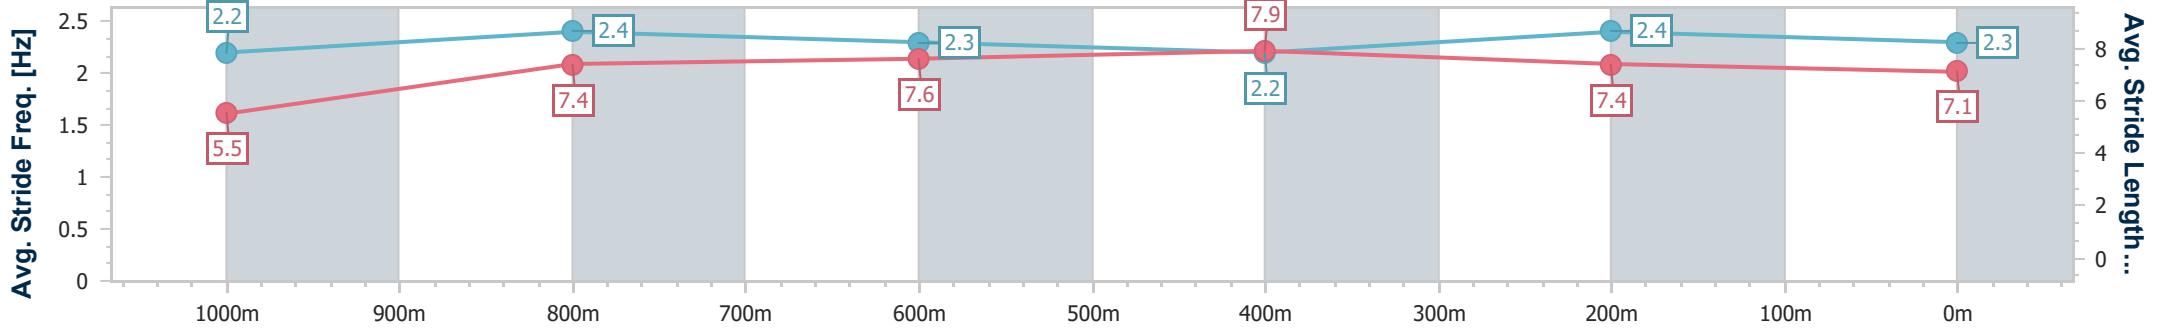

Horse/Jockey Name	Kobability
Final Rank	9
Fastest Section Time (Section)	0:08.98 (Overall)
Top Speed [km/h] (Section)	66.4 (600m)
Race State	Finished

Doomben QLD Professional
Race 2: SKY RACING QTIS Two-Year-Old Maiden Plate - 1110m
31 July 2024 - 13:10
Track Rating: Soft 5, Weather: Fine, Rail Position: +10m Entire

BRISBANE
RACING CLUB

Section	Overall	1000m	800m	600m	400m	200m
Section Times	1:06.62 [9] (0:08.98)	0:57.64 [8] (0:11.25)	0:46.39 [8] (0:11.30)	0:35.09 [9] (0:11.29)	0:23.80 [9] (0:11.59)	0:12.21 [9] (0:12.21)
Average Speed [km/h]	44.2	64.1	63.4	63.7	62.4	59.0
Top Speed [km/h]	63.0	65.5	66.0	66.4	64.0	61.8
Avg. Dist. to Rail [m]	6.4	1.2	0.8	0.4	1.6	0.7
Avg. Stride Freq. [Hz]	2.2	2.4	2.3	2.2	2.4	2.3
Avg. Stride Length [m]	5.5	7.4	7.6	7.9	7.4	7.1

- [ ] Ranking at each section and finish
- -.-.- No data available at this section
- NA No data available