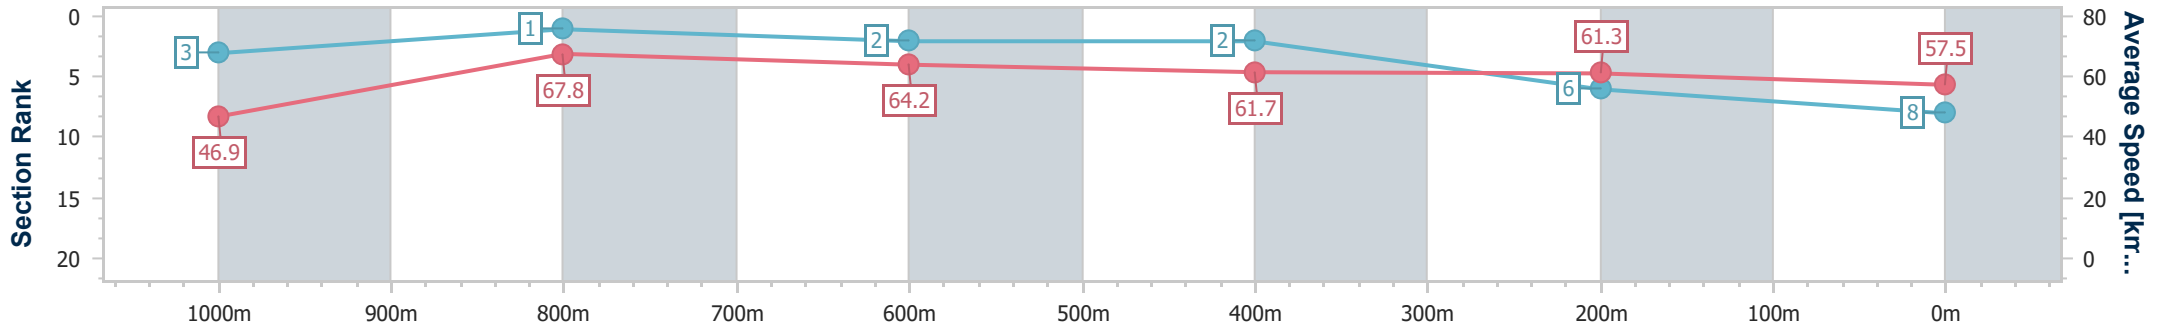

Horse/Jockey Name	Chilled With Ice
Final Rank	8
Fastest Section Time (Section)	0:08.43 (Overall)
Top Speed [km/h] (Section)	68.8 (1000m)
Race State	Finished

Doomben QLD Professional
Race 2: SKY RACING QTIS Two-Year-Old Maiden Plate - 1110m
31 July 2024 - 13:10
Track Rating: Soft 5, Weather: Fine, Rail Position: +10m Entire

BRISBANE
RACING CLUB

Section	Overall	1000m	800m	600m	400m	200m
Section Times	1:06.33 [8] (0:08.43)	0:57.90 [3] (0:10.74)	0:47.16 [1] (0:11.24)	0:35.92 [2] (0:11.72)	0:24.20 [2] (0:11.67)	0:12.53 [6] (0:12.53)
Average Speed [km/h]	46.9	67.8	64.2	61.7	61.3	57.5
Top Speed [km/h]	65.8	68.8	67.2	63.6	62.5	61.1
Avg. Dist. to Rail [m]	8.5	3.9	1.3	0.5	1.7	0.7
Avg. Stride Freq. [Hz]	2.3	2.5	2.4	2.4	2.4	2.3
Avg. Stride Length [m]	5.5	7.4	7.4	7.3	7.1	7.0

- [ ] Ranking at each section and finish
- -.-.- No data available at this section
- NA No data available