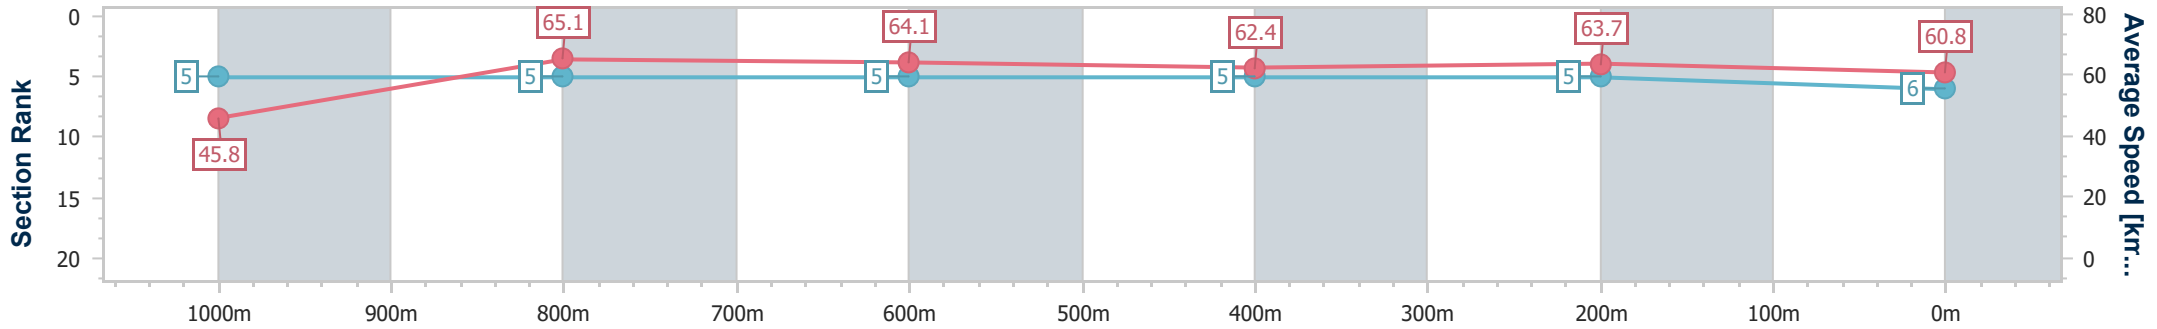

Horse/Jockey Name	Reveillon
Final Rank	6
Fastest Section Time (Section)	0:08.65 (Overall)
Top Speed [km/h] (Section)	67.6 (1000m)
Race State	Finished

Doomben QLD Professional
Race 2: SKY RACING QTIS Two-Year-Old Maiden Plate - 1110m
31 July 2024 - 13:10
Track Rating: Soft 5, Weather: Fine, Rail Position: +10m Entire

BRISBANE
RACING CLUB

Section	Overall	1000m	800m	600m	400m	200m
Section Times	1:05.63 [6] (0:08.65)	0:56.98 [5] (0:11.10)	0:45.88 [5] (0:11.26)	0:34.62 [5] (0:11.48)	0:23.14 [5] (0:11.31)	0:11.83 [5] (0:11.83)
Average Speed [km/h]	45.8	65.1	64.1	62.4	63.7	60.8
Top Speed [km/h]	65.7	67.6	65.2	64.3	65.3	64.0
Avg. Dist. to Rail [m]	6.7	2.3	0.6	0.7	0.6	1.8
Avg. Stride Freq. [Hz]	2.3	2.3	2.4	2.4	2.5	2.4
Avg. Stride Length [m]	5.4	7.9	7.5	7.3	7.2	7.0

- [ ] Ranking at each section and finish
- -.-.- No data available at this section
- NA No data available