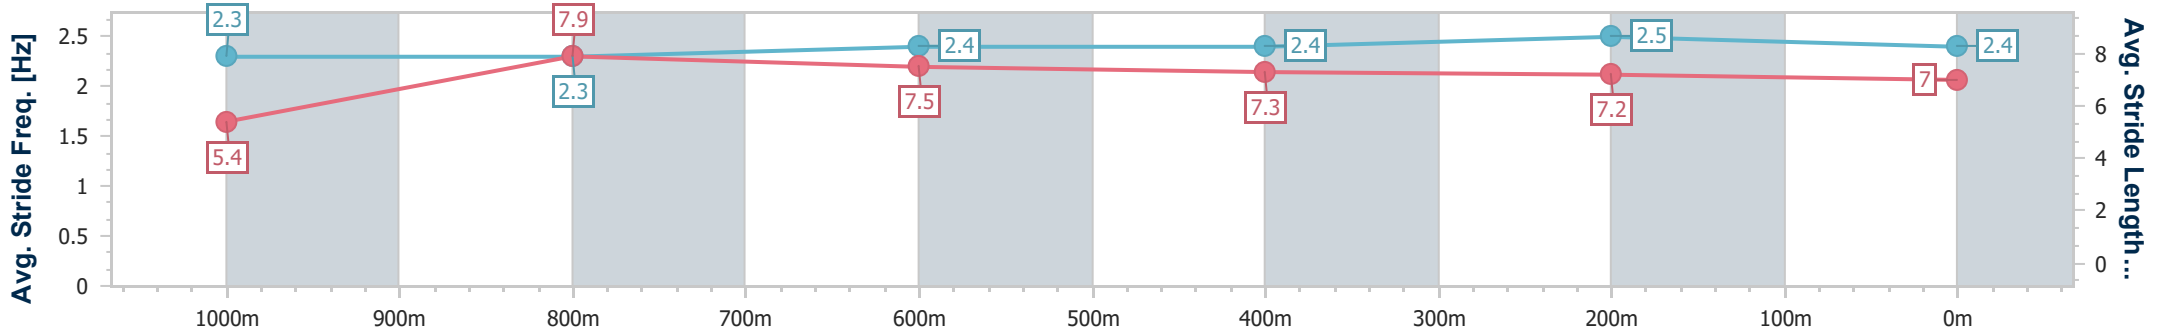

Horse/Jockey Name	Reveillon
Final Rank	6
Fastest Section Time (Section)	0:08.65 (Overall)
Top Speed [km/h] (Section)	67.6 (1000m)
Race State	Finished

Doomben QLD Professional
Race 2: SKY RACING QTIS Two-Year-Old Maiden Plate - 1110m
31 July 2024 - 13:10
Track Rating: Soft 5, Weather: Fine, Rail Position: +10m Entire

BRISBANE
RACING CLUB

Section	Overall	1000m	800m	600m	400m	200m
Section Times	1:05.63 [6] (0:08.65)	0:56.98 [5] (0:11.10)	0:45.88 [5] (0:11.26)	0:34.62 [5] (0:11.48)	0:23.14 [5] (0:11.31)	0:11.83 [5] (0:11.83)
Average Speed [km/h]	45.8	65.1	64.1	62.4	63.7	60.8
Top Speed [km/h]	65.7	67.6	65.2	64.3	65.3	64.0
Avg. Dist. to Rail [m]	6.7	2.3	0.6	0.7	0.6	1.8
Avg. Stride Freq. [Hz]	2.3	2.3	2.4	2.4	2.5	2.4
Avg. Stride Length [m]	5.4	7.9	7.5	7.3	7.2	7.0

- [ ] Ranking at each section and finish
- -.-.- No data available at this section
- NA No data available