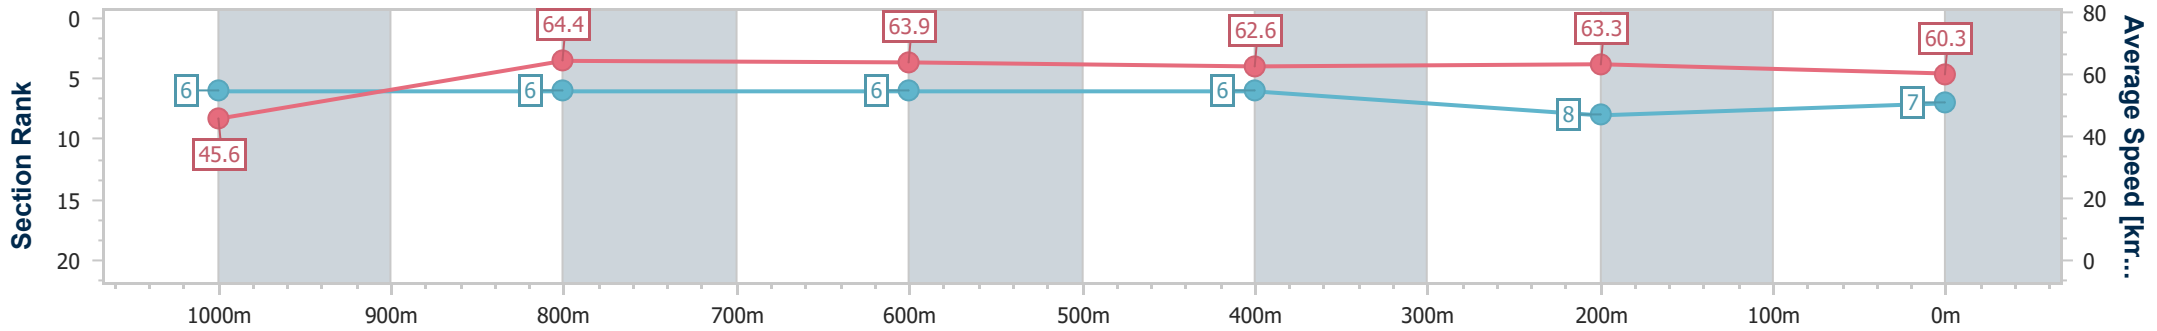

Horse/Jockey Name	Andi Don't Care
Final Rank	7
Fastest Section Time (Section)	0:08.72 (Overall)
Top Speed [km/h] (Section)	67.2 (1000m)
Race State	Finished

Doomben QLD Professional
Race 2: SKY RACING QTIS Two-Year-Old Maiden Plate - 1110m
31 July 2024 - 13:10
Track Rating: Soft 5, Weather: Fine, Rail Position: +10m Entire

BRISBANE
RACING CLUB

Section	Overall	1000m	800m	600m	400m	200m
Section Times	1:05.92 [7] (0:08.72)	0:57.20 [6] (0:11.19)	0:46.01 [6] (0:11.27)	0:34.74 [6] (0:11.48)	0:23.26 [6] (0:11.34)	0:11.92 [8] (0:11.92)
Average Speed [km/h]	45.6	64.4	63.9	62.6	63.3	60.3
Top Speed [km/h]	65.6	67.2	66.2	64.3	64.6	62.3
Avg. Dist. to Rail [m]	3.4	0.1	0.3	0.9	1.6	1.9
Avg. Stride Freq. [Hz]	2.4	2.5	2.5	2.4	2.4	2.4
Avg. Stride Length [m]	5.2	7.1	7.2	7.3	7.3	7.1

- [ ] Ranking at each section and finish
- -.-.- No data available at this section
- NA No data available