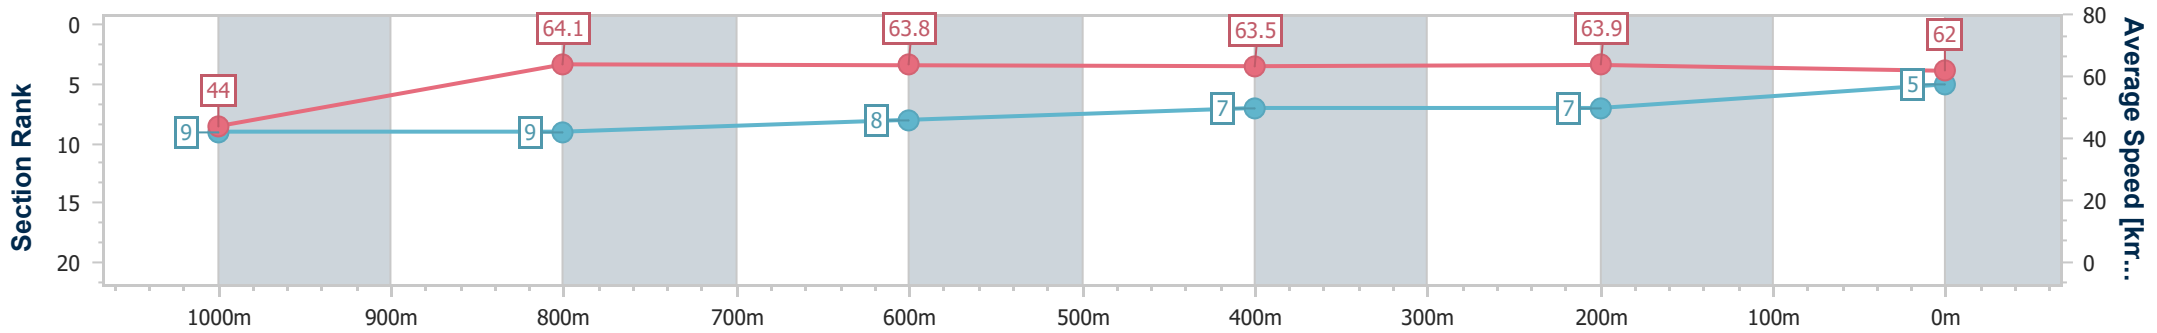

Horse/Jockey Name	Tickle My Tosen
Final Rank	5
Fastest Section Time (Section)	0:09.04 (Overall)
Top Speed [km/h] (Section)	66.4 (1000m)
Race State	Finished

Doomben QLD Professional
Race 2: SKY RACING QTIS Two-Year-Old Maiden Plate - 1110m
31 July 2024 - 13:10
Track Rating: Soft 5, Weather: Fine, Rail Position: +10m Entire

BRISBANE
RACING CLUB

Section	Overall	1000m	800m	600m	400m	200m
Section Times	1:05.61 [5] (0:09.04)	0:56.57 [9] (0:11.21)	0:45.36 [9] (0:11.23)	0:34.13 [8] (0:11.26)	0:22.87 [7] (0:11.24)	0:11.63 [7] (0:11.63)
Average Speed [km/h]	44.0	64.1	63.8	63.5	63.9	62.0
Top Speed [km/h]	63.5	66.4	65.7	65.9	65.0	63.9
Avg. Dist. to Rail [m]	4.9	0.5	1.0	1.6	1.3	2.6
Avg. Stride Freq. [Hz]	2.1	2.3	2.3	2.3	2.3	2.3
Avg. Stride Length [m]	5.6	7.8	7.9	7.8	7.8	7.5

- [ ] Ranking at each section and finish
- -.-.- No data available at this section
- NA No data available