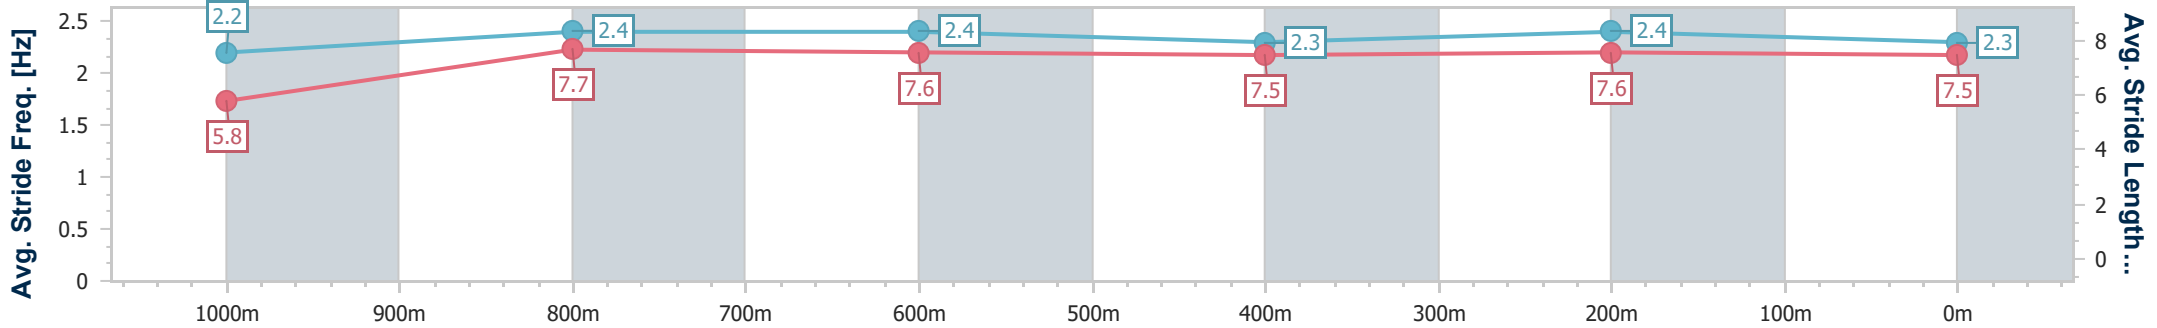

BRISBANE  
RACING CLUB

Section	Overall	1000m	800m	600m	400m	200m
Section Times	1:04.82 [1] (0:08.27)	0:56.55 [1] (0:10.94)	0:45.61 [2] (0:11.12)	0:34.49 [1] (0:11.60)	0:22.89 [1] (0:11.21)	0:11.68 [1] (0:11.68)
Average Speed [km/h]	48.0	66.2	64.7	61.9	64.0	61.7
Top Speed [km/h]	65.2	66.9	65.5	63.2	64.6	64.6
Avg. Dist. to Rail [m]	2.1	1.9	0.4	0.6	1.4	1.2
Avg. Stride Freq. [Hz]	2.2	2.4	2.4	2.3	2.4	2.3
Avg. Stride Length [m]	5.8	7.7	7.6	7.5	7.6	7.5