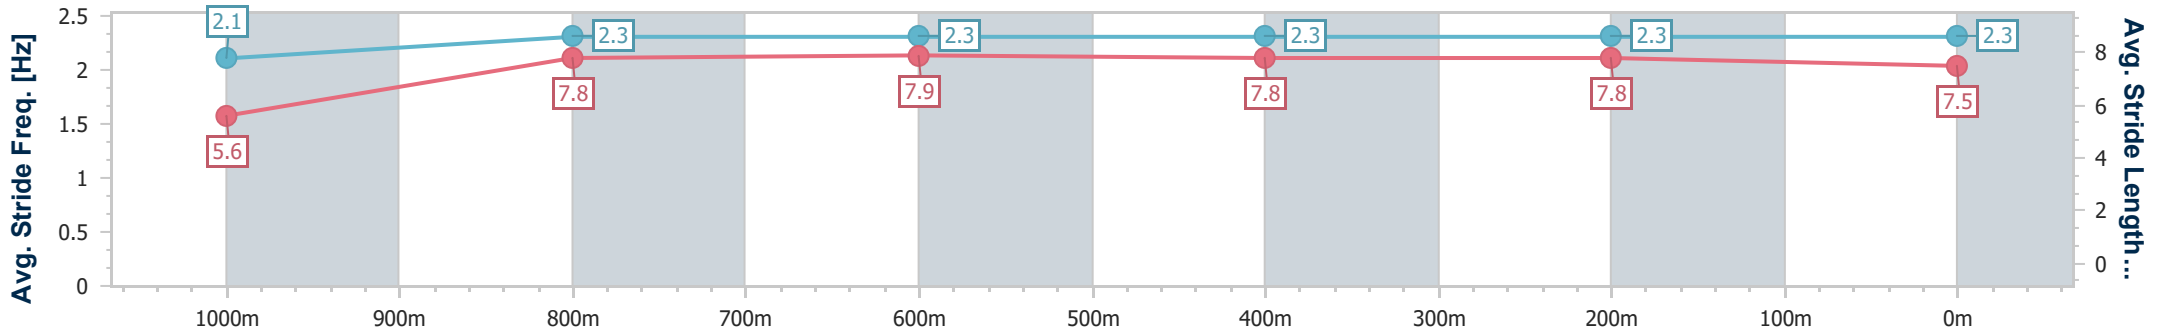

Horse/Jockey Name	Tickle My Tosen
Final Rank	5
Fastest Section Time (Section)	0:09.04 (Overall)
Top Speed [km/h] (Section)	66.4 (1000m)
Race State	Finished

Doomben QLD Professional
Race 2: SKY RACING QTIS Two-Year-Old Maiden Plate - 1110m
31 July 2024 - 13:10
Track Rating: Soft 5, Weather: Fine, Rail Position: +10m Entire

BRISBANE
RACING CLUB

Section	Overall	1000m	800m	600m	400m	200m
Section Times	1:05.61 [5] (0:09.04)	0:56.57 [9] (0:11.21)	0:45.36 [9] (0:11.23)	0:34.13 [8] (0:11.26)	0:22.87 [7] (0:11.24)	0:11.63 [7] (0:11.63)
Average Speed [km/h]	44.0	64.1	63.8	63.5	63.9	62.0
Top Speed [km/h]	63.5	66.4	65.7	65.9	65.0	63.9
Avg. Dist. to Rail [m]	4.9	0.5	1.0	1.6	1.3	2.6
Avg. Stride Freq. [Hz]	2.1	2.3	2.3	2.3	2.3	2.3
Avg. Stride Length [m]	5.6	7.8	7.9	7.8	7.8	7.5

- [ ] Ranking at each section and finish
- -.-.- No data available at this section
- NA No data available