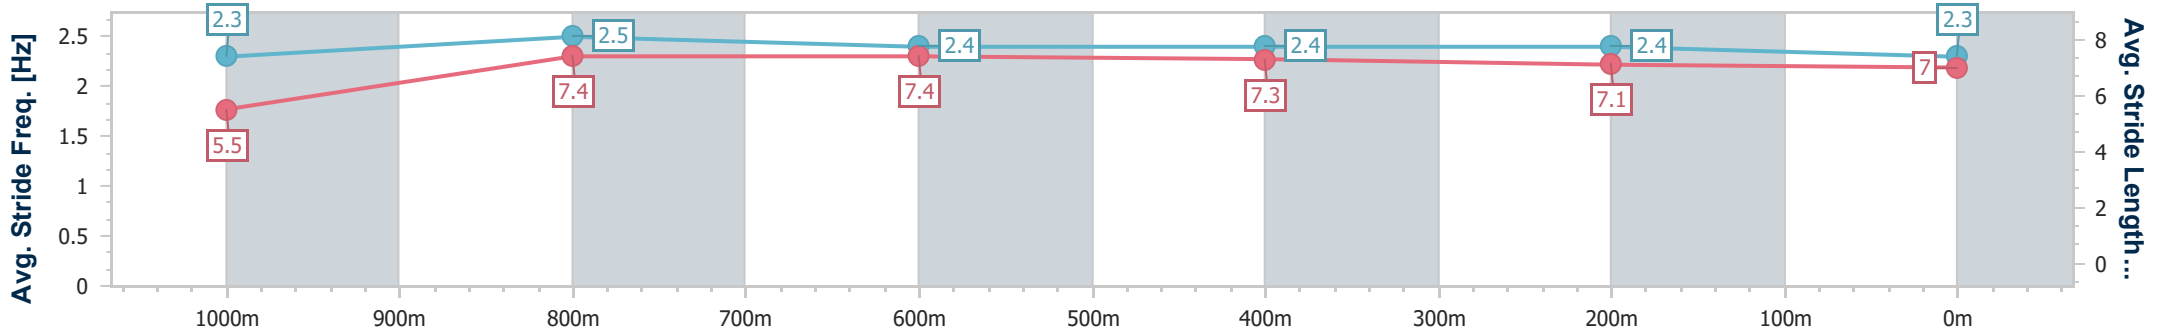

Horse/Jockey Name	Chilled With Ice
Final Rank	8
Fastest Section Time (Section)	0:08.43 (Overall)
Top Speed [km/h] (Section)	68.8 (1000m)
Race State	Finished

Doomben QLD Professional
Race 2: SKY RACING QTIS Two-Year-Old Maiden Plate - 1110m
31 July 2024 - 13:10
Track Rating: Soft 5, Weather: Fine, Rail Position: +10m Entire

BRISBANE
RACING CLUB

Section	Overall	1000m	800m	600m	400m	200m
Section Times	1:06.33 [8] (0:08.43)	0:57.90 [3] (0:10.74)	0:47.16 [1] (0:11.24)	0:35.92 [2] (0:11.72)	0:24.20 [2] (0:11.67)	0:12.53 [6] (0:12.53)
Average Speed [km/h]	46.9	67.8	64.2	61.7	61.3	57.5
Top Speed [km/h]	65.8	68.8	67.2	63.6	62.5	61.1
Avg. Dist. to Rail [m]	8.5	3.9	1.3	0.5	1.7	0.7
Avg. Stride Freq. [Hz]	2.3	2.5	2.4	2.4	2.4	2.3
Avg. Stride Length [m]	5.5	7.4	7.4	7.3	7.1	7.0

- [ ] Ranking at each section and finish
- -.-.- No data available at this section
- NA No data available