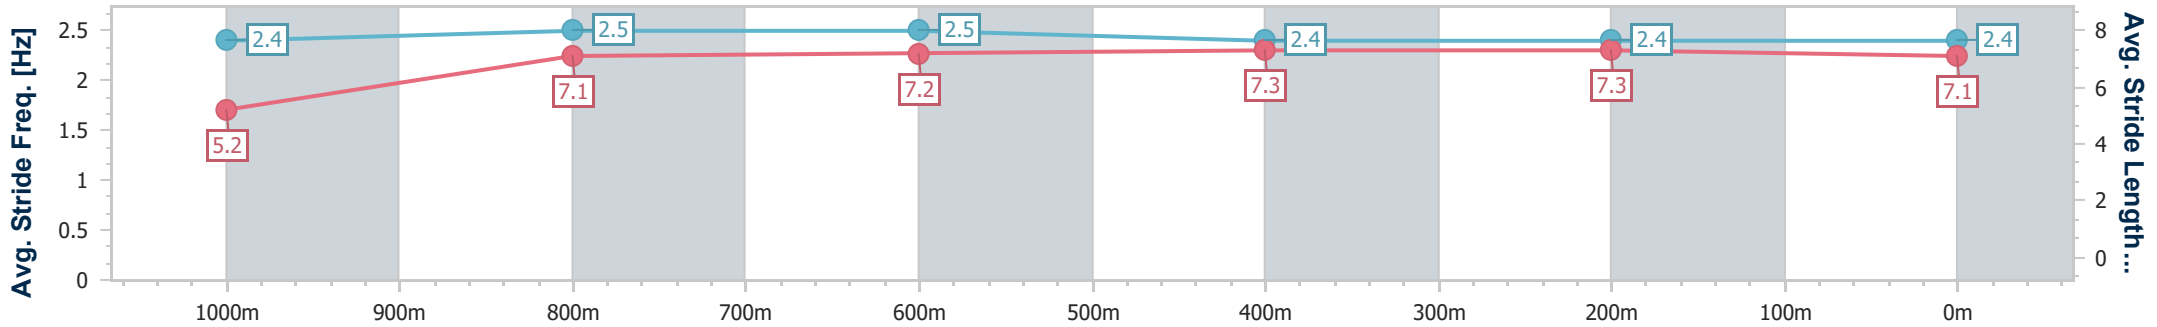

Horse/Jockey Name	Andi Don't Care
Final Rank	7
Fastest Section Time (Section)	0:08.72 (Overall)
Top Speed [km/h] (Section)	67.2 (1000m)
Race State	Finished

Doomben QLD Professional
Race 2: SKY RACING QTIS Two-Year-Old Maiden Plate - 1110m
31 July 2024 - 13:10
Track Rating: Soft 5, Weather: Fine, Rail Position: +10m Entire

BRISBANE
RACING CLUB

Section	Overall	1000m	800m	600m	400m	200m
Section Times	1:05.92 [7] (0:08.72)	0:57.20 [6] (0:11.19)	0:46.01 [6] (0:11.27)	0:34.74 [6] (0:11.48)	0:23.26 [6] (0:11.34)	0:11.92 [8] (0:11.92)
Average Speed [km/h]	45.6	64.4	63.9	62.6	63.3	60.3
Top Speed [km/h]	65.6	67.2	66.2	64.3	64.6	62.3
Avg. Dist. to Rail [m]	3.4	0.1	0.3	0.9	1.6	1.9
Avg. Stride Freq. [Hz]	2.4	2.5	2.5	2.4	2.4	2.4
Avg. Stride Length [m]	5.2	7.1	7.2	7.3	7.3	7.1

- [ ] Ranking at each section and finish
- -.-.- No data available at this section
- NA No data available