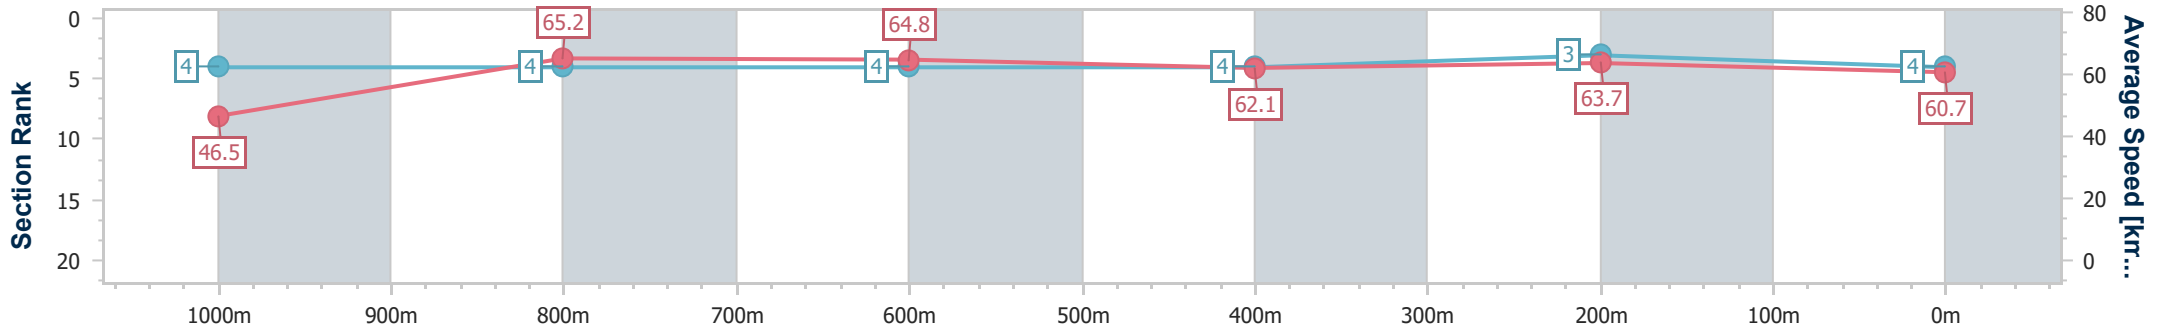

Horse/Jockey Name	Bate
Final Rank	4
Fastest Section Time (Section)	0:08.48 (Overall)
Top Speed [km/h] (Section)	67.1 (800m)
Race State	Finished

Doomben QLD Professional
Race 2: SKY RACING QTIS Two-Year-Old Maiden Plate - 1110m
31 July 2024 - 13:10
Track Rating: Soft 5, Weather: Fine, Rail Position: +10m Entire

BRISBANE
RACING CLUB

Section	Overall	1000m	800m	600m	400m	200m
Section Times	1:05.48 [4] (0:08.48)	0:57.00 [4] (0:11.13)	0:45.87 [4] (0:11.14)	0:34.73 [4] (0:11.58)	0:23.15 [4] (0:11.28)	0:11.87 [3] (0:11.87)
Average Speed [km/h]	46.5	65.2	64.8	62.1	63.7	60.7
Top Speed [km/h]	65.5	66.7	67.1	65.7	65.7	65.0
Avg. Dist. to Rail [m]	3.2	2.0	0.4	0.3	0.4	0.8
Avg. Stride Freq. [Hz]	2.3	2.3	2.4	2.3	2.3	2.3
Avg. Stride Length [m]	5.5	7.8	7.6	7.4	7.5	7.3

- [ ] Ranking at each section and finish
- -.-.- No data available at this section
- NA No data available