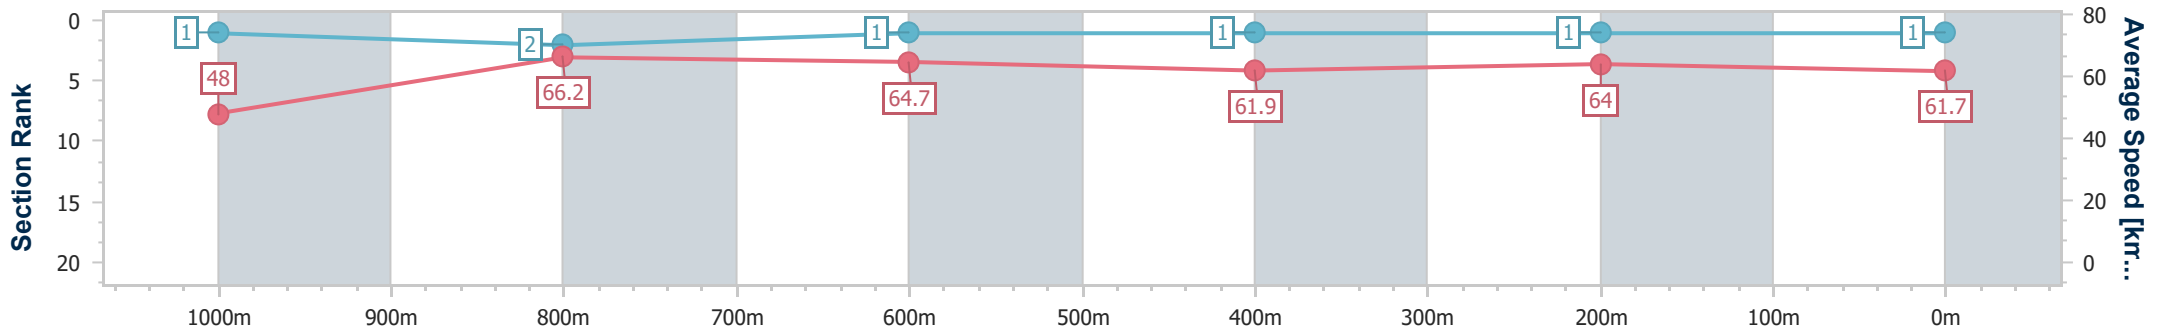

BRISBANE  
RACING CLUB

Section	Overall	1000m	800m	600m	400m	200m
Section Times	1:04.82 [1] (0:08.27)	0:56.55 [1] (0:10.94)	0:45.61 [2] (0:11.12)	0:34.49 [1] (0:11.60)	0:22.89 [1] (0:11.21)	0:11.68 [1] (0:11.68)
Average Speed [km/h]	48.0	66.2	64.7	61.9	64.0	61.7
Top Speed [km/h]	65.2	66.9	65.5	63.2	64.6	64.6
Avg. Dist. to Rail [m]	2.1	1.9	0.4	0.6	1.4	1.2
Avg. Stride Freq. [Hz]	2.2	2.4	2.4	2.3	2.4	2.3
Avg. Stride Length [m]	5.8	7.7	7.6	7.5	7.6	7.5