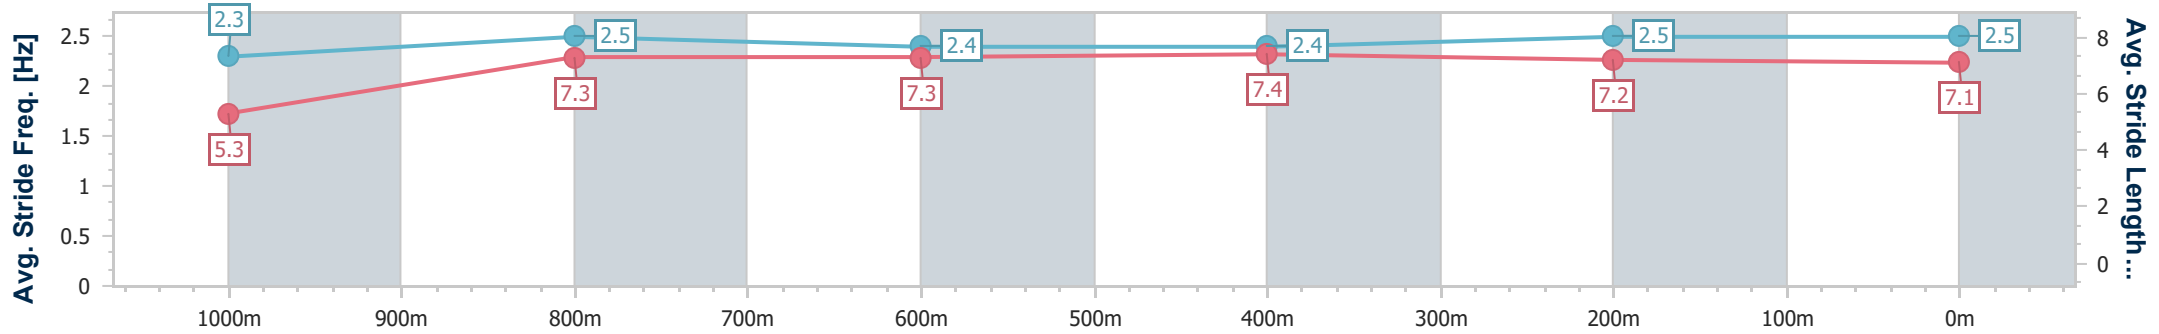

Doomben QLD Professional

Race 2: SKY RACING QTIS Two-Year-Old Maiden Plate - 1110m

31 July 2024 - 13:10

Track Rating: Soft 5, Weather: Fine, Rail Position: +10m Entire

BRISBANE RACING CLUB

Section	Overall	1000m	800m	600m	400m	200m
Section Times	1:04.98 [2] (0:08.90)	0:56.08 [7] (0:11.09)	0:44.99 [7] (0:11.31)	0:33.68 [7] (0:11.47)	0:22.21 [8] (0:10.87)	0:11.34 [4] (0:11.34)
Average Speed [km/h]	44.8	64.8	63.8	63.4	66.4	63.4
Top Speed [km/h]	65.6	67.2	65.2	65.3	67.5	66.0
Avg. Dist. to Rail [m]	4.7	1.2	0.6	1.2	2.4	2.8
Avg. Stride Freq. [Hz]	2.3	2.5	2.4	2.4	2.5	2.5
Avg. Stride Length [m]	5.3	7.3	7.3	7.4	7.2	7.1