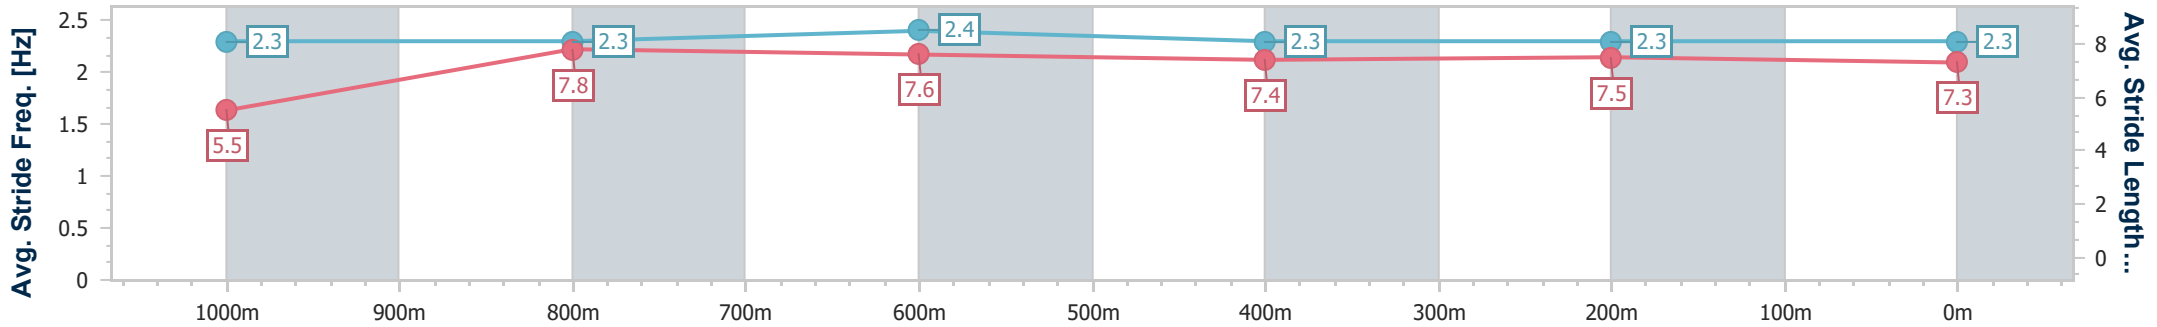

Horse/Jockey Name	Bate
Final Rank	4
Fastest Section Time (Section)	0:08.48 (Overall)
Top Speed [km/h] (Section)	67.1 (800m)
Race State	Finished

Doomben QLD Professional
Race 2: SKY RACING QTIS Two-Year-Old Maiden Plate - 1110m
31 July 2024 - 13:10
Track Rating: Soft 5, Weather: Fine, Rail Position: +10m Entire

BRISBANE
RACING CLUB

Section	Overall	1000m	800m	600m	400m	200m
Section Times	1:05.48 [4] (0:08.48)	0:57.00 [4] (0:11.13)	0:45.87 [4] (0:11.14)	0:34.73 [4] (0:11.58)	0:23.15 [4] (0:11.28)	0:11.87 [3] (0:11.87)
Average Speed [km/h]	46.5	65.2	64.8	62.1	63.7	60.7
Top Speed [km/h]	65.5	66.7	67.1	65.7	65.7	65.0
Avg. Dist. to Rail [m]	3.2	2.0	0.4	0.3	0.4	0.8
Avg. Stride Freq. [Hz]	2.3	2.3	2.4	2.3	2.3	2.3
Avg. Stride Length [m]	5.5	7.8	7.6	7.4	7.5	7.3

- [ ] Ranking at each section and finish
- -.-.- No data available at this section
- NA No data available