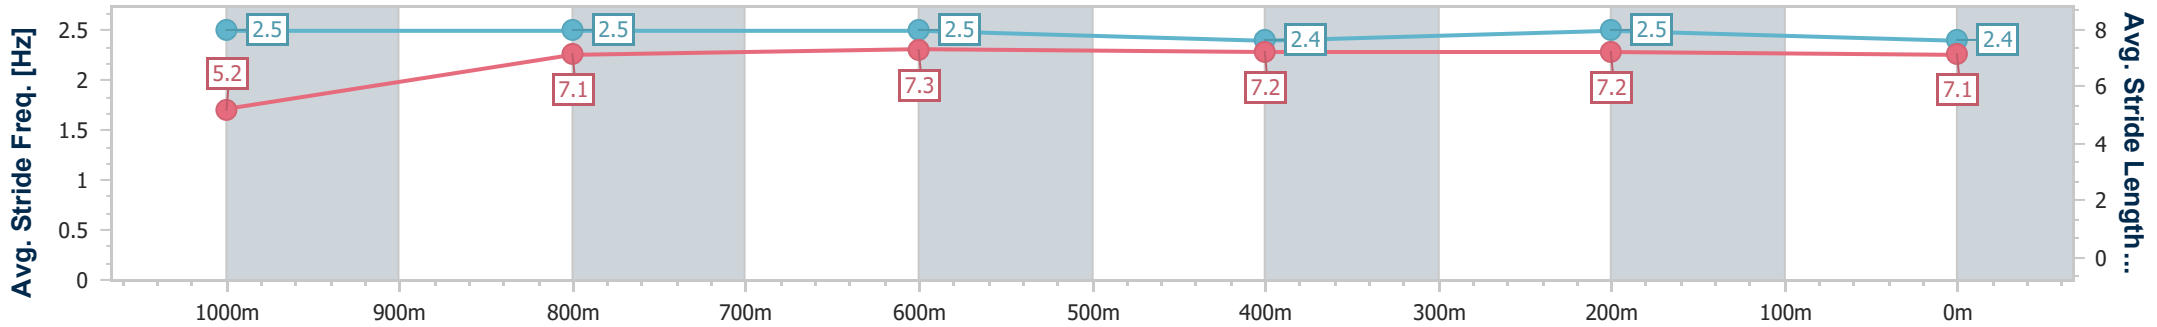

Horse/Jockey Name	Wynette
Final Rank	3
Fastest Section Time (Section)	0:08.41 (Overall)
Top Speed [km/h] (Section)	66.7 (1000m)
Race State	Finished

Doomben QLD Professional
Race 2: SKY RACING QTIS Two-Year-Old Maiden Plate - 1110m
31 July 2024 - 13:10
Track Rating: Soft 5, Weather: Fine, Rail Position: +10m Entire

BRISBANE
RACING CLUB

Section	Overall	1000m	800m	600m	400m	200m
Section Times	1:05.18 [3] (0:08.41)	0:56.77 [2] (0:11.03)	0:45.74 [3] (0:11.11)	0:34.63 [3] (0:11.67)	0:22.96 [3] (0:11.22)	0:11.74 [2] (0:11.74)
Average Speed [km/h]	47.0	65.6	65.2	61.9	64.2	61.4
Top Speed [km/h]	65.3	66.7	66.5	64.8	65.7	64.5
Avg. Dist. to Rail [m]	3.1	1.2	1.5	1.2	2.3	2.7
Avg. Stride Freq. [Hz]	2.5	2.5	2.5	2.4	2.5	2.4
Avg. Stride Length [m]	5.2	7.1	7.3	7.2	7.2	7.1

- [ ] Ranking at each section and finish
- -.-.- No data available at this section
- NA No data available