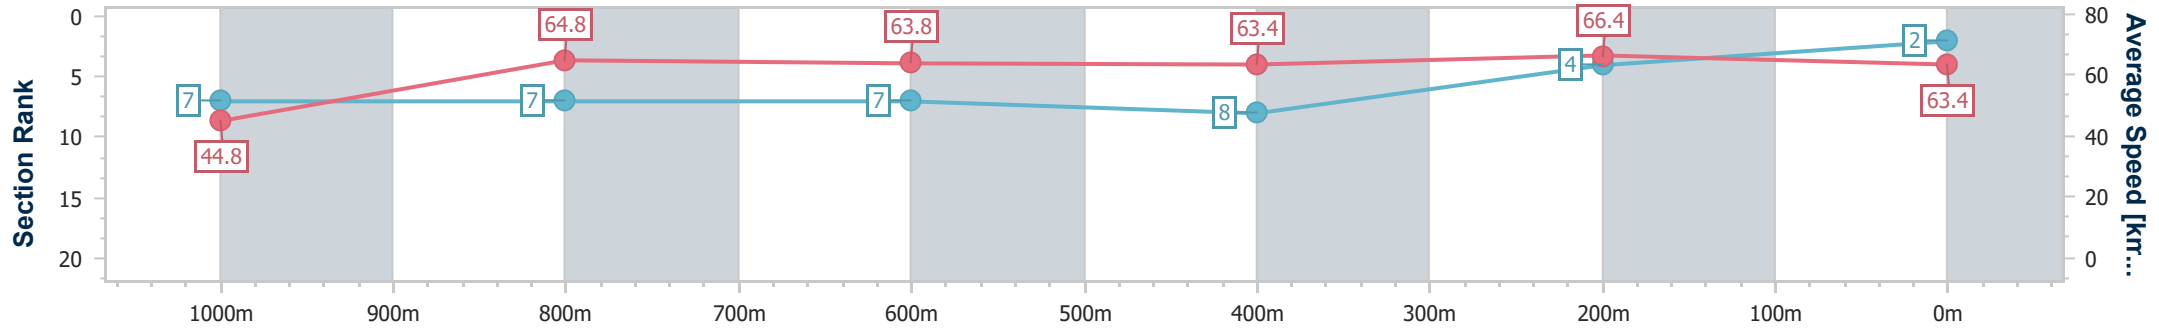

Doomben QLD Professional

Race 2: SKY RACING QTIS Two-Year-Old Maiden Plate - 1110m

31 July 2024 - 13:10

Track Rating: Soft 5, Weather: Fine, Rail Position: +10m Entire

BRISBANE RACING CLUB

Section	Overall	1000m	800m	600m	400m	200m
Section Times	1:04.98 [2] (0:08.90)	0:56.08 [7] (0:11.09)	0:44.99 [7] (0:11.31)	0:33.68 [7] (0:11.47)	0:22.21 [8] (0:10.87)	0:11.34 [4] (0:11.34)
Average Speed [km/h]	44.8	64.8	63.8	63.4	66.4	63.4
Top Speed [km/h]	65.6	67.2	65.2	65.3	67.5	66.0
Avg. Dist. to Rail [m]	4.7	1.2	0.6	1.2	2.4	2.8
Avg. Stride Freq. [Hz]	2.3	2.5	2.4	2.4	2.5	2.5
Avg. Stride Length [m]	5.3	7.3	7.3	7.4	7.2	7.1