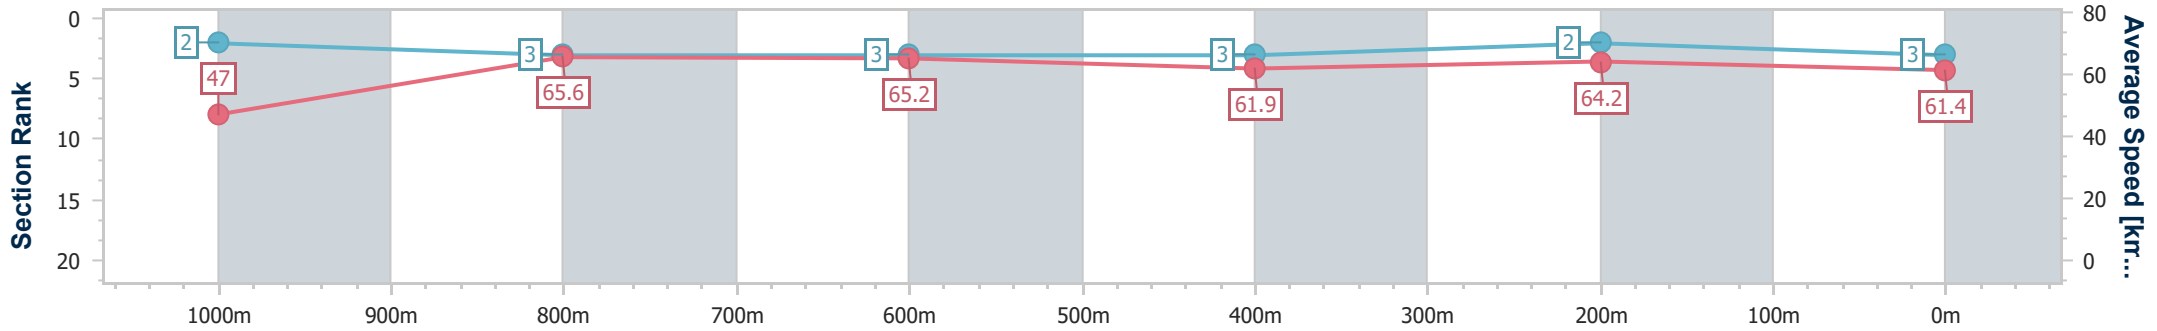

Horse/Jockey Name	Wynette
Final Rank	3
Fastest Section Time (Section)	0:08.41 (Overall)
Top Speed [km/h] (Section)	66.7 (1000m)
Race State	Finished

Doomben QLD Professional
Race 2: SKY RACING QTIS Two-Year-Old Maiden Plate - 1110m
31 July 2024 - 13:10
Track Rating: Soft 5, Weather: Fine, Rail Position: +10m Entire

BRISBANE
RACING CLUB

Section	Overall	1000m	800m	600m	400m	200m
Section Times	1:05.18 [3] (0:08.41)	0:56.77 [2] (0:11.03)	0:45.74 [3] (0:11.11)	0:34.63 [3] (0:11.67)	0:22.96 [3] (0:11.22)	0:11.74 [2] (0:11.74)
Average Speed [km/h]	47.0	65.6	65.2	61.9	64.2	61.4
Top Speed [km/h]	65.3	66.7	66.5	64.8	65.7	64.5
Avg. Dist. to Rail [m]	3.1	1.2	1.5	1.2	2.3	2.7
Avg. Stride Freq. [Hz]	2.5	2.5	2.5	2.4	2.5	2.4
Avg. Stride Length [m]	5.2	7.1	7.3	7.2	7.2	7.1

- [ ] Ranking at each section and finish
- -.-.- No data available at this section
- NA No data available