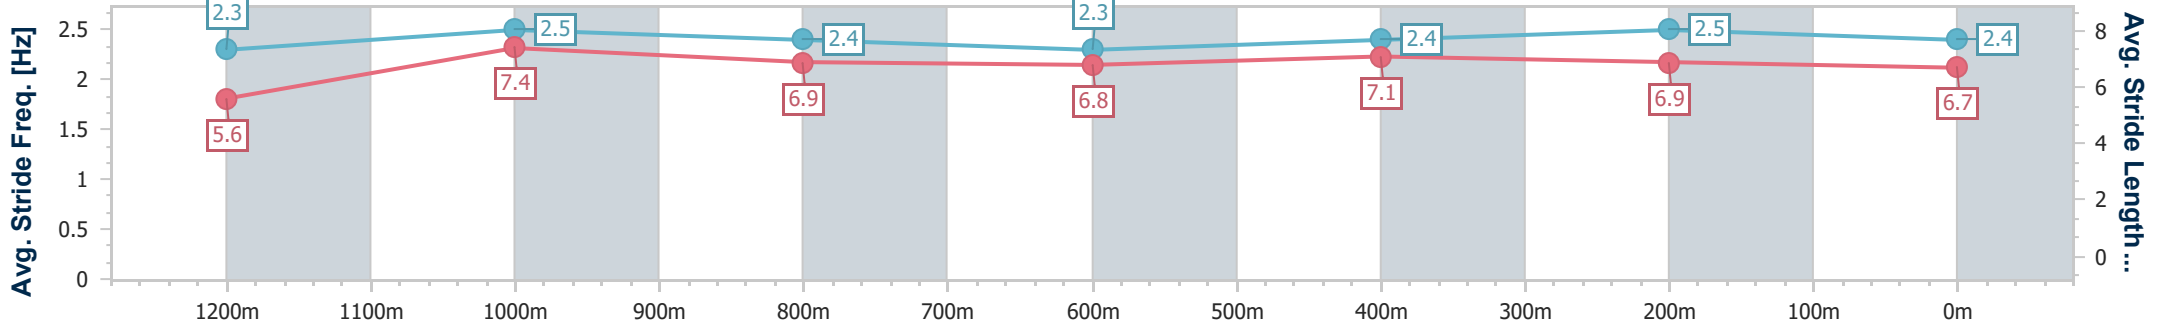

Horse/Jockey Name	Deer Hunter
Final Rank	1
Fastest Section Time (Section)	0:11.01 (1200m)
Top Speed [km/h] (Section)	67.8 (Overall)
Race State	Finished

Ladbrokes Cannon Park QLD Professional
Race 3: HOLMES COMMERCIAL REAL ESTATE Maiden
Handicap - 1400m

01 August 2024 - 14:06

Track Rating: Soft 6, Weather: Overcast, Rail Position: +1.5 Entire

Section	Overall	1200m	1000m	800m	600m	400m	200m
Section Times	1:27.36 [1] (0:14.94)	1:12.42 [4] (0:11.01)	1:01.41 [4] (0:12.24)	0:49.17 [5] (0:12.62)	0:36.55 [4] (0:12.15)	0:24.40 [4] (0:12.10)	0:12.30 [2] (0:12.30)
Average Speed [km/h]	48.2	65.1	58.5	57.2	60.1	60.6	58.4
Top Speed [km/h]	67.8	66.2	63.2	60.5	61.0	62.7	59.8
Avg. Dist. to Rail [m]	5.4	2.4	0.5	0.5	2.0	7.2	8.6
Avg. Stride Freq. [Hz]	2.3	2.5	2.4	2.3	2.4	2.5	2.4
Avg. Stride Length [m]	5.6	7.4	6.9	6.8	7.1	6.9	6.7

- [ ] Ranking at each section and finish
- -.-.- No data available at this section
- NA No data available