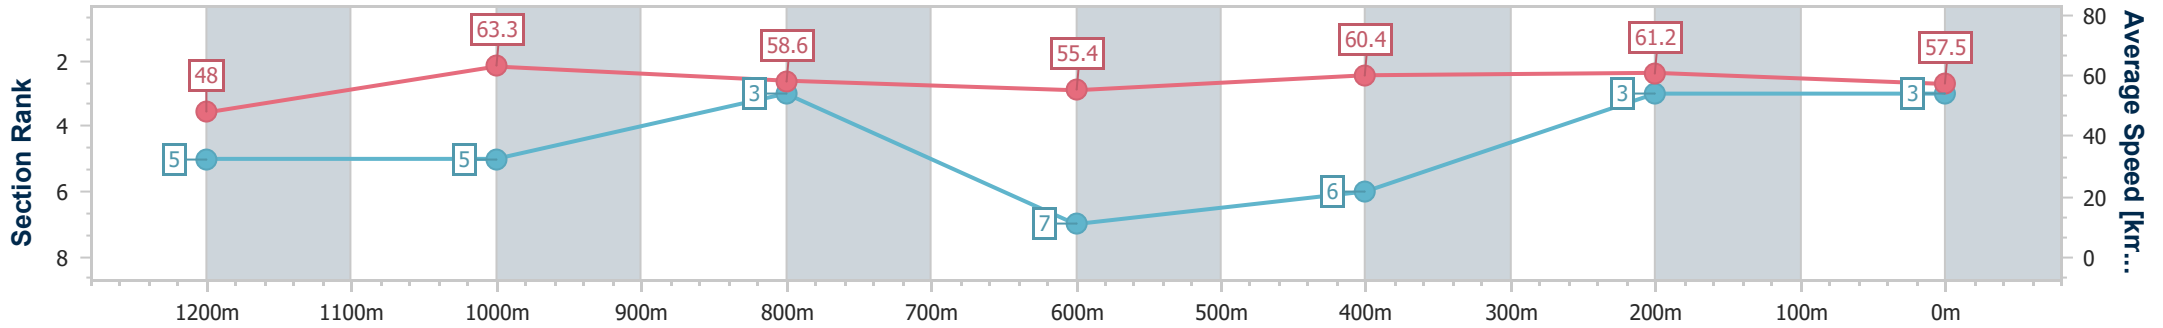

Horse/Jockey Name	Power Show
Final Rank	3
Fastest Section Time (Section)	0:11.03 (1200m)
Top Speed [km/h] (Section)	68.6 (Overall)
Race State	Finished

Ladbrokes Cannon Park QLD Professional
Race 3: HOLMES COMMERCIAL REAL ESTATE Maiden Handicap - 1400m

01 August 2024 - 14:06

Track Rating: Soft 6, Weather: Overcast, Rail Position: +1.5 Entire

Section	Overall	1200m	1000m	800m	600m	400m	200m
Section Times	1:27.59 [3] (0:15.01)	1:12.58 [5] (0:11.03)	1:01.55 [5] (0:12.02)	0:49.53 [3] (0:13.00)	0:36.53 [7] (0:12.06)	0:24.47 [6] (0:11.98)	0:12.49 [3] (0:12.49)
Average Speed [km/h]	48.0	63.3	58.6	55.4	60.4	61.2	57.5
Top Speed [km/h]	68.6	65.7	62.8	57.3	61.6	62.0	60.3
Avg. Dist. to Rail [m]	6.8	6.4	3.2	0.4	2.0	5.8	6.7
Avg. Stride Freq. [Hz]	2.3	2.4	2.3	2.2	2.3	2.3	2.3
Avg. Stride Length [m]	5.5	7.1	6.8	6.8	7.3	7.3	6.9

- [ ] Ranking at each section and finish
- -.-.- No data available at this section
- NA No data available