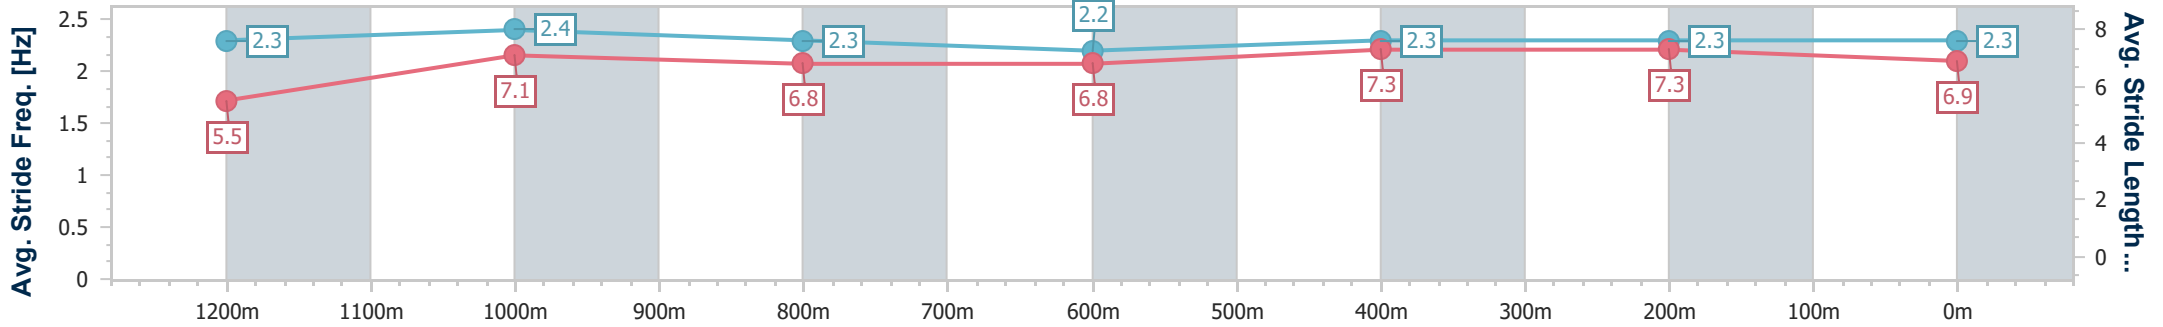

Horse/Jockey Name	Power Show
Final Rank	3
Fastest Section Time (Section)	0:11.03 (1200m)
Top Speed [km/h] (Section)	68.6 (Overall)
Race State	Finished

Ladbrokes Cannon Park QLD Professional
Race 3: HOLMES COMMERCIAL REAL ESTATE Maiden Handicap - 1400m

01 August 2024 - 14:06

Track Rating: Soft 6, Weather: Overcast, Rail Position: +1.5 Entire

Section	Overall	1200m	1000m	800m	600m	400m	200m
Section Times	1:27.59 [3] (0:15.01)	1:12.58 [5] (0:11.03)	1:01.55 [5] (0:12.02)	0:49.53 [3] (0:13.00)	0:36.53 [7] (0:12.06)	0:24.47 [6] (0:11.98)	0:12.49 [3] (0:12.49)
Average Speed [km/h]	48.0	63.3	58.6	55.4	60.4	61.2	57.5
Top Speed [km/h]	68.6	65.7	62.8	57.3	61.6	62.0	60.3
Avg. Dist. to Rail [m]	6.8	6.4	3.2	0.4	2.0	5.8	6.7
Avg. Stride Freq. [Hz]	2.3	2.4	2.3	2.2	2.3	2.3	2.3
Avg. Stride Length [m]	5.5	7.1	6.8	6.8	7.3	7.3	6.9

- [ ] Ranking at each section and finish
- -.-.- No data available at this section
- NA No data available