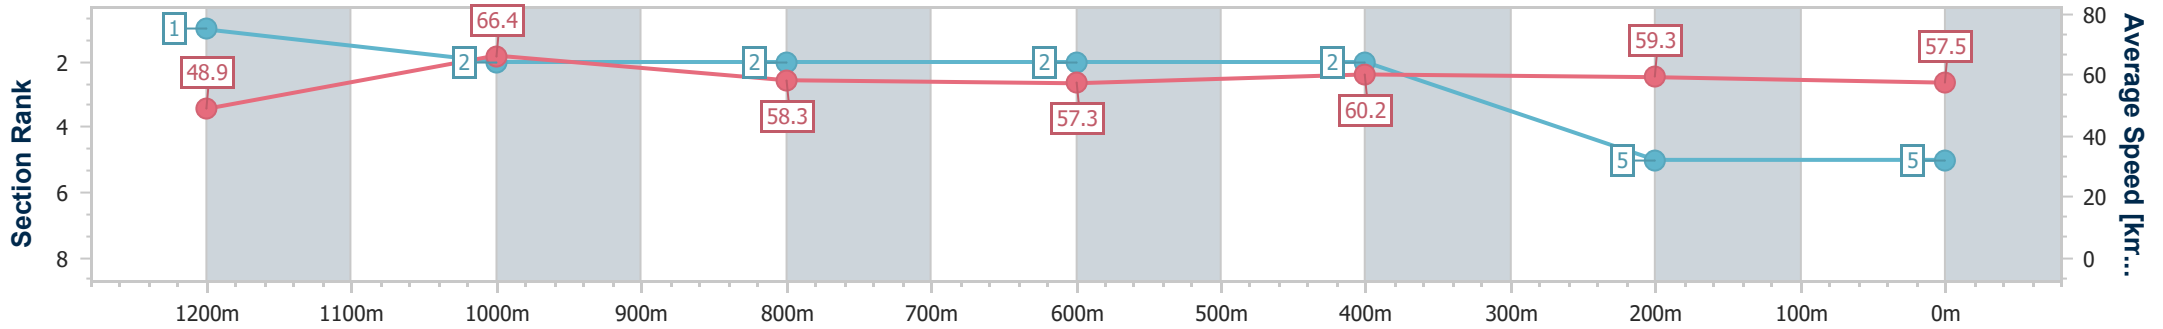

- [ ] Ranking at each section and finish
- .-.- No data available at this section
- NA No data available

Horse/Jockey Name	Run Freddie Run
Final Rank	5
Fastest Section Time (Section)	0:10.92 (1200m)
Top Speed [km/h] (Section)	67.6 (1200m)
Race State	Finished

Ladbrokes Cannon Park QLD Professional  
Race 3: HOLMES COMMERCIAL REAL ESTATE Maiden  
Handicap - 1400m

01 August 2024 - 14:06

Track Rating: Soft 6, Weather: Overcast, Rail Position: +1.5 Entire

Section	Overall	1200m	1000m	800m	600m	400m	200m						
Section Times	1:27.75 [5] (0:14.68)	1:13.07 [1] (0:10.92)	1:02.15 [2] (0:12.40)	0:49.75 [2] (0:12.59)	0:37.16 [2] (0:12.17)	0:24.99 [2] (0:12.50)	0:12.49 [5]						
Average Speed [km/h]	48.9	66.4	58.3	57.3	60.2	59.3	57.5						
Top Speed [km/h]	67.5	67.6	63.9	60.3	62.2	60.5	60.0						
Avg. Dist. to Rail [m]	5.4	1.8	0.8	0.5	2.4	10.6	9.0						
Avg. Stride Freq. [Hz]	2.4	2.5	2.3	2.3	2.4	2.4	2.4						
Avg. Stride Length [m]	5.6	7.4	6.9	6.9	7.0	6.9	6.7						