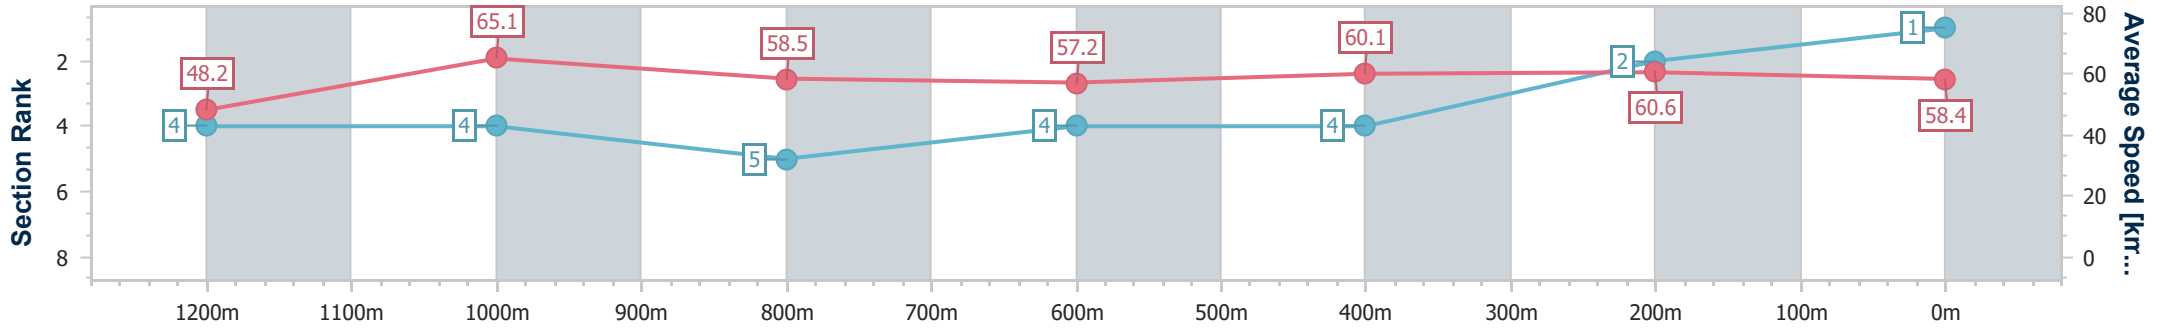

Horse/Jockey Name	Deer Hunter
Final Rank	1
Fastest Section Time (Section)	0:11.01 (1200m)
Top Speed [km/h] (Section)	67.8 (Overall)
Race State	Finished

Ladbrokes Cannon Park QLD Professional
Race 3: HOLMES COMMERCIAL REAL ESTATE Maiden
Handicap - 1400m

01 August 2024 - 14:06

Track Rating: Soft 6, Weather: Overcast, Rail Position: +1.5 Entire

Section	Overall	1200m	1000m	800m	600m	400m	200m
Section Times	1:27.36 [1] (0:14.94)	1:12.42 [4] (0:11.01)	1:01.41 [4] (0:12.24)	0:49.17 [5] (0:12.62)	0:36.55 [4] (0:12.15)	0:24.40 [4] (0:12.10)	0:12.30 [2] (0:12.30)
Average Speed [km/h]	48.2	65.1	58.5	57.2	60.1	60.6	58.4
Top Speed [km/h]	67.8	66.2	63.2	60.5	61.0	62.7	59.8
Avg. Dist. to Rail [m]	5.4	2.4	0.5	0.5	2.0	7.2	8.6
Avg. Stride Freq. [Hz]	2.3	2.5	2.4	2.3	2.4	2.5	2.4
Avg. Stride Length [m]	5.6	7.4	6.9	6.8	7.1	6.9	6.7

- [ ] Ranking at each section and finish
- -.-.- No data available at this section
- NA No data available