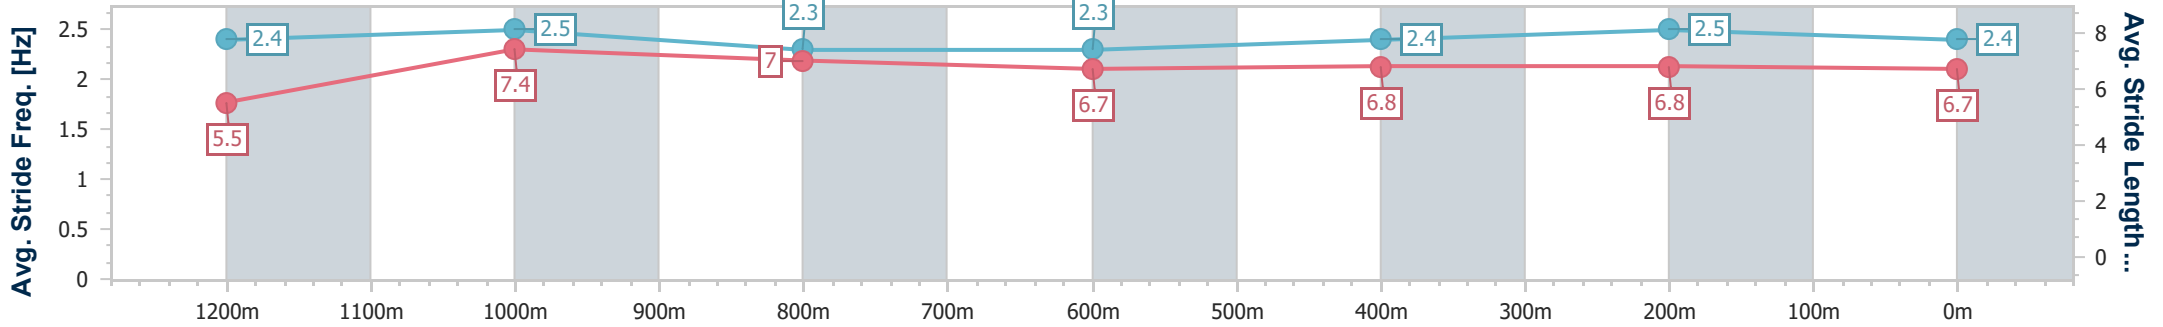

Horse/Jockey Name	Pelsaert
Final Rank	2
Fastest Section Time (Section)	0:10.60 (1200m)
Top Speed [km/h] (Section)	68.1 (1200m)
Race State	Finished

Ladbrokes Cannon Park QLD Professional
Race 3: HOLMES COMMERCIAL REAL ESTATE Maiden
Handicap - 1400m

01 August 2024 - 14:06

Track Rating: Soft 6, Weather: Overcast, Rail Position: +1.5 Entire

Section	Overall	1200m	1000m	800m	600m	400m	200m
Section Times	1:27.48 [2] (0:14.90)	1:12.58 [2] (0:10.60)	1:01.98 [1] (0:12.09)	0:49.89 [1] (0:12.84)	0:37.05 [1] (0:12.19)	0:24.86 [1] (0:12.31)	0:12.55 [1] (0:12.55)
Average Speed [km/h]	48.2	66.5	58.5	56.0	59.7	60.1	57.2
Top Speed [km/h]	67.9	68.1	63.2	57.8	61.5	61.2	59.4
Avg. Dist. to Rail [m]	7.7	6.1	2.3	0.5	2.0	9.2	10.0
Avg. Stride Freq. [Hz]	2.4	2.5	2.3	2.3	2.4	2.5	2.4
Avg. Stride Length [m]	5.5	7.4	7.0	6.7	6.8	6.8	6.7

- [ ] Ranking at each section and finish
- -.-.- No data available at this section
- NA No data available