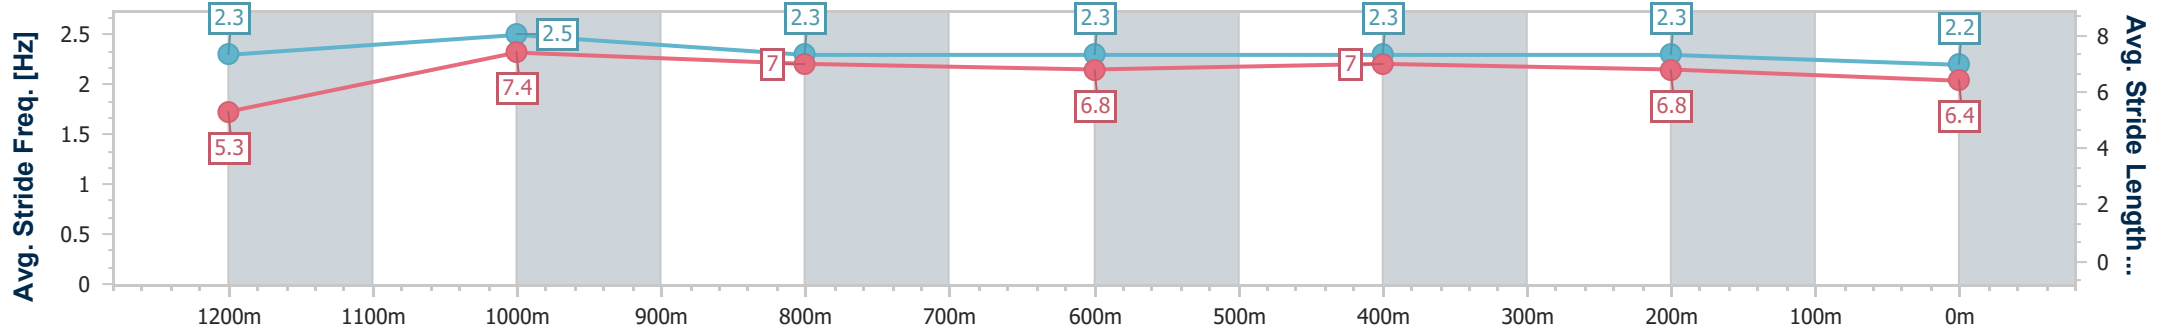

Ladbrokes Cannon Park QLD Professional  
 Race 3: HOLMES COMMERCIAL REAL ESTATE Maiden  
 Handicap - 1400m  
 01 August 2024 - 14:06

Track Rating: Soft 6, Weather: Overcast, Rail Position: +1.5 Entire

Section	Overall	1200m	1000m	800m	600m	400m	200m
Section Times	1:28.80 [7] (0:15.83)	1:12.97 [8] (0:10.60)	1:02.37 [7] (0:12.12)	0:50.25 [8] (0:12.45)	0:37.80 [6] (0:12.33)	0:25.47 [7] (0:12.56)	0:12.91 [7] (0:12.91)
Average Speed [km/h]	45.6	67.0	58.8	57.9	59.6	58.2	55.8
Top Speed [km/h]	69.6	69.5	64.0	60.7	60.8	59.3	59.0
Avg. Dist. to Rail [m]	5.6	2.9	1.0	1.2	3.0	6.5	7.8
Avg. Stride Freq. [Hz]	2.3	2.5	2.3	2.3	2.4	2.4	2.3
Avg. Stride Length [m]	5.4	7.5	7.1	6.9	7.0	6.7	6.6

- [ ] Ranking at each section and finish
- .-.- No data available at this section
- NA No data available

Horse/Jockey Name	Stillwater
Final Rank	8
Fastest Section Time (Section)	0:10.78 (1200m)
Top Speed [km/h] (Section)	69.5 (1200m)
Race State	Finished

Ladbrokes Cannon Park QLD Professional  
Race 3: HOLMES COMMERCIAL REAL ESTATE Maiden  
Handicap - 1400m

01 August 2024 - 14:06

Track Rating: Soft 6, Weather: Overcast, Rail Position: +1.5 Entire

Section	Overall	1200m	1000m	800m	600m	400m	200m
Section Times	1:31.01 [8] (0:15.72)	1:15.29 [7] (0:10.78)	1:04.51 [8] (0:12.04)	0:52.47 [7] (0:12.74)	0:39.73 [8] (0:12.42)	0:27.31 [8] (0:13.05)	0:14.26 [8] (0:14.26)
Average Speed [km/h]	45.9	65.9	58.9	56.5	58.6	56.3	50.4
Top Speed [km/h]	69.1	69.5	63.7	58.7	60.4	57.4	54.8
Avg. Dist. to Rail [m]	9.2	4.1	1.5	0.3	1.4	8.2	8.0
Avg. Stride Freq. [Hz]	2.3	2.5	2.3	2.3	2.3	2.3	2.2
Avg. Stride Length [m]	5.3	7.4	7.0	6.8	7.0	6.8	6.4

- [ ] Ranking at each section and finish
- .-.- No data available at this section
- NA No data available