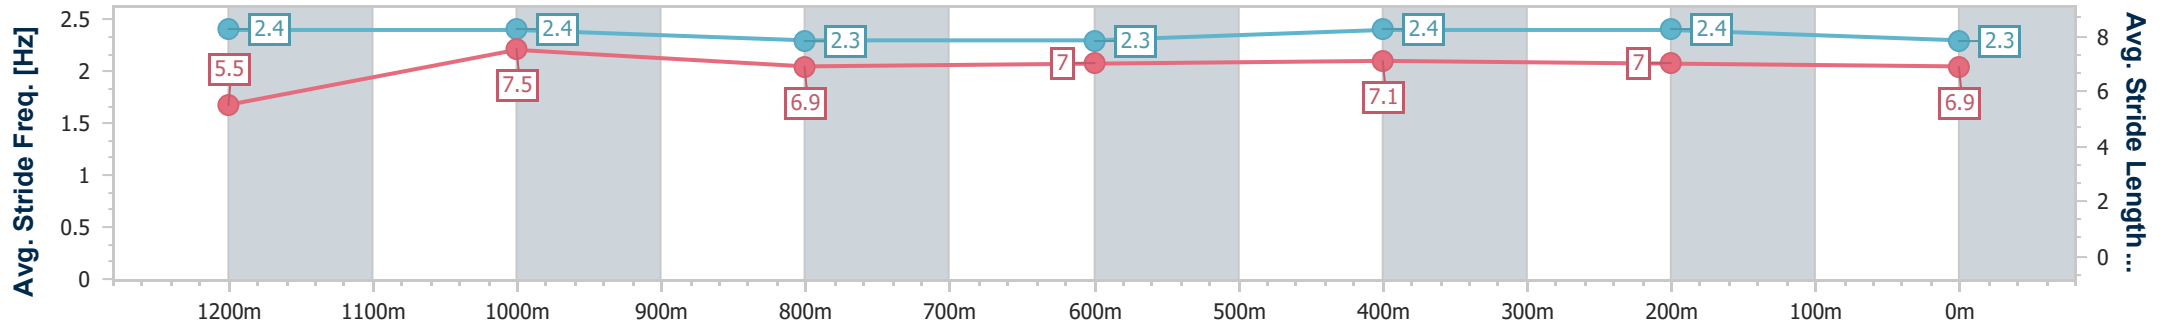

- [ ] Ranking at each section and finish
- .-.- No data available at this section
- NA No data available

Horse/Jockey Name	Queenbeel
Final Rank	4
Fastest Section Time (Section)	0:10.86 (1200m)
Top Speed [km/h] (Section)	69.4 (Overall)
Race State	Finished

Ladbrokes Cannon Park QLD Professional  
Race 3: HOLMES COMMERCIAL REAL ESTATE Maiden  
Handicap - 1400m

01 August 2024 - 14:06

Track Rating: Soft 6, Weather: Overcast, Rail Position: +1.5 Entire

Section	Overall	1200m	1000m	800m	600m	400m	200m
Section Times	1:27.71 [4] (0:14.93)	1:12.78 [3] (0:10.86)	1:01.92 [3] (0:12.36)	0:49.56 [4] (0:12.48)	0:37.08 [3] (0:12.22)	0:24.86 [3] (0:12.39)	0:12.47 [4] (0:12.47)
Average Speed [km/h]	48.3	65.7	57.9	57.7	60.0	59.6	57.7
Top Speed [km/h]	69.4	69.0	64.9	59.8	61.4	60.7	60.0
Avg. Dist. to Rail [m]	6.1	1.5	0.9	0.4	2.6	10.1	10.8
Avg. Stride Freq. [Hz]	2.4	2.4	2.3	2.3	2.4	2.4	2.3
Avg. Stride Length [m]	5.5	7.5	6.9	7.0	7.1	7.0	6.9