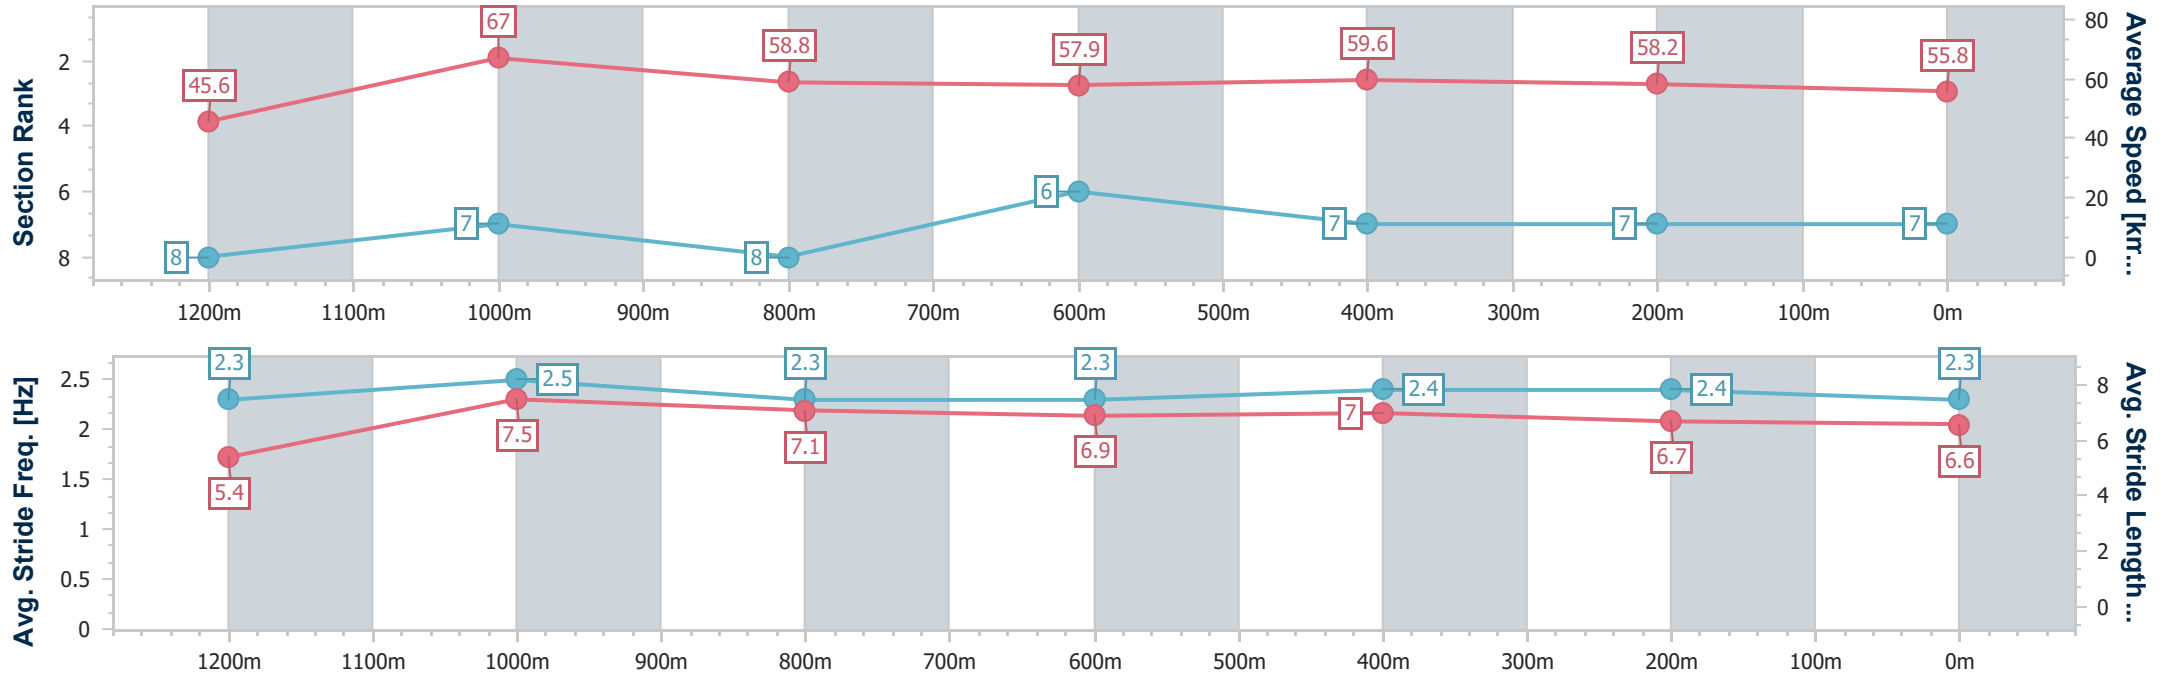

Ladbrokes Cannon Park QLD Professional  
Race 3: HOLMES COMMERCIAL REAL ESTATE Maiden  
Handicap - 1400m

01 August 2024 - 14:06

Track Rating: Soft 6, Weather: Overcast, Rail Position: +1.5 Entire

Section	Overall	1200m	1000m	800m	600m	400m	200m
Section Times	1:28.06 [6] (0:15.22)	1:12.84 [6] (0:10.99)	1:01.85 [6] (0:12.20)	0:49.65 [6] (0:12.40)	0:37.25 [4] (0:12.30)	0:24.95 [5] (0:12.37)	0:12.58 [6] (0:12.58)
Average Speed [km/h]	47.1	65.3	58.7	58.0	60.0	59.6	57.2
Top Speed [km/h]	67.2	66.5	63.5	60.1	60.8	60.2	59.8
Avg. Dist. to Rail [m]	4.8	0.8	0.7	0.5	3.1	10.4	11.6
Avg. Stride Freq. [Hz]	2.2	2.3	2.2	2.2	2.2	2.3	2.2
Avg. Stride Length [m]	5.7	7.9	7.4	7.4	7.5	7.2	7.1

- [ ] Ranking at each section and finish
- .-.- No data available at this section
- NA No data available

Horse/Jockey Name	Boogiewithmahbaby
Final Rank	7
Fastest Section Time (Section)	0:10.60 (1200m)
Top Speed [km/h] (Section)	69.6 (Overall)
Race State	Finished

Ladbrokes Cannon Park QLD Professional  
 Race 3: HOLMES COMMERCIAL REAL ESTATE Maiden  
 Handicap - 1400m  
 01 August 2024 - 14:06

Track Rating: Soft 6, Weather: Overcast, Rail Position: +1.5 Entire

Section	Overall	1200m	1000m	800m	600m	400m	200m
Section Times	1:28.80 [7] (0:15.83)	1:12.97 [8] (0:10.60)	1:02.37 [7] (0:12.12)	0:50.25 [8] (0:12.45)	0:37.80 [6] (0:12.33)	0:25.47 [7] (0:12.56)	0:12.91 [7] (0:12.91)
Average Speed [km/h]	45.6	67.0	58.8	57.9	59.6	58.2	55.8
Top Speed [km/h]	69.6	69.5	64.0	60.7	60.8	59.3	59.0
Avg. Dist. to Rail [m]	5.6	2.9	1.0	1.2	3.0	6.5	7.8
Avg. Stride Freq. [Hz]	2.3	2.5	2.3	2.3	2.4	2.4	2.3
Avg. Stride Length [m]	5.4	7.5	7.1	6.9	7.0	6.7	6.6