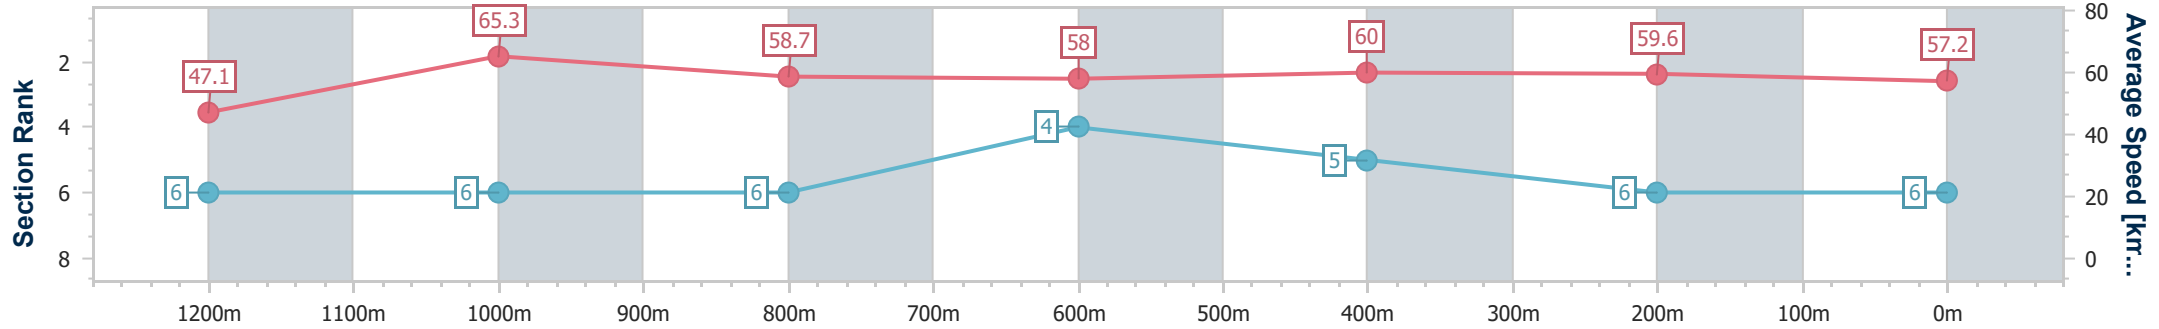

- [ ] Ranking at each section and finish
- .-.- No data available at this section
- NA No data available

Horse/Jockey Name	Miss Farstar
Final Rank	6
Fastest Section Time (Section)	0:10.99 (1200m)
Top Speed [km/h] (Section)	67.2 (Overall)
Race State	Finished

Ladbrokes Cannon Park QLD Professional  
Race 3: HOLMES COMMERCIAL REAL ESTATE Maiden  
Handicap - 1400m

01 August 2024 - 14:06

Track Rating: Soft 6, Weather: Overcast, Rail Position: +1.5 Entire

Section	Overall	1200m	1000m	800m	600m	400m	200m
Section Times	1:28.06 [6] (0:15.22)	1:12.84 [6] (0:10.99)	1:01.85 [6] (0:12.20)	0:49.65 [6] (0:12.40)	0:37.25 [4] (0:12.30)	0:24.95 [5] (0:12.37)	0:12.58 [6] (0:12.58)
Average Speed [km/h]	47.1	65.3	58.7	58.0	60.0	59.6	57.2
Top Speed [km/h]	67.2	66.5	63.5	60.1	60.8	60.2	59.8
Avg. Dist. to Rail [m]	4.8	0.8	0.7	0.5	3.1	10.4	11.6
Avg. Stride Freq. [Hz]	2.2	2.3	2.2	2.2	2.2	2.3	2.2
Avg. Stride Length [m]	5.7	7.9	7.4	7.4	7.5	7.2	7.1