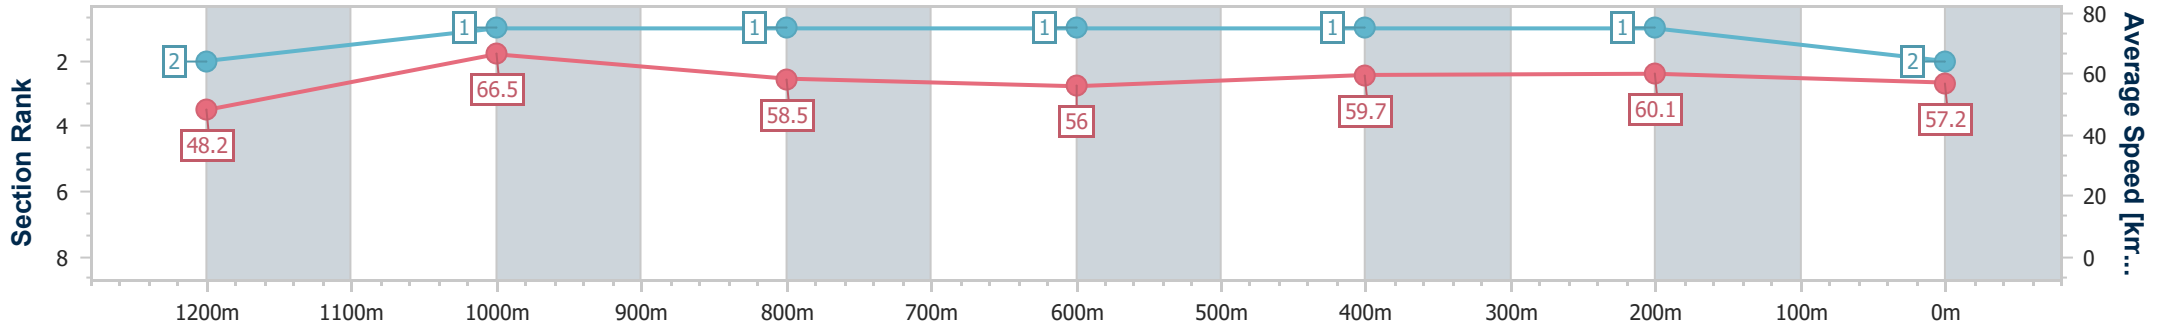

Horse/Jockey Name	Pelsaert
Final Rank	2
Fastest Section Time (Section)	0:10.60 (1200m)
Top Speed [km/h] (Section)	68.1 (1200m)
Race State	Finished

Ladbrokes Cannon Park QLD Professional
Race 3: HOLMES COMMERCIAL REAL ESTATE Maiden
Handicap - 1400m

01 August 2024 - 14:06

Track Rating: Soft 6, Weather: Overcast, Rail Position: +1.5 Entire

Section	Overall	1200m	1000m	800m	600m	400m	200m
Section Times	1:27.48 [2] (0:14.90)	1:12.58 [2] (0:10.60)	1:01.98 [1] (0:12.09)	0:49.89 [1] (0:12.84)	0:37.05 [1] (0:12.19)	0:24.86 [1] (0:12.31)	0:12.55 [1] (0:12.55)
Average Speed [km/h]	48.2	66.5	58.5	56.0	59.7	60.1	57.2
Top Speed [km/h]	67.9	68.1	63.2	57.8	61.5	61.2	59.4
Avg. Dist. to Rail [m]	7.7	6.1	2.3	0.5	2.0	9.2	10.0
Avg. Stride Freq. [Hz]	2.4	2.5	2.3	2.3	2.4	2.5	2.4
Avg. Stride Length [m]	5.5	7.4	7.0	6.7	6.8	6.8	6.7

- [ ] Ranking at each section and finish
- -.-.- No data available at this section
- NA No data available