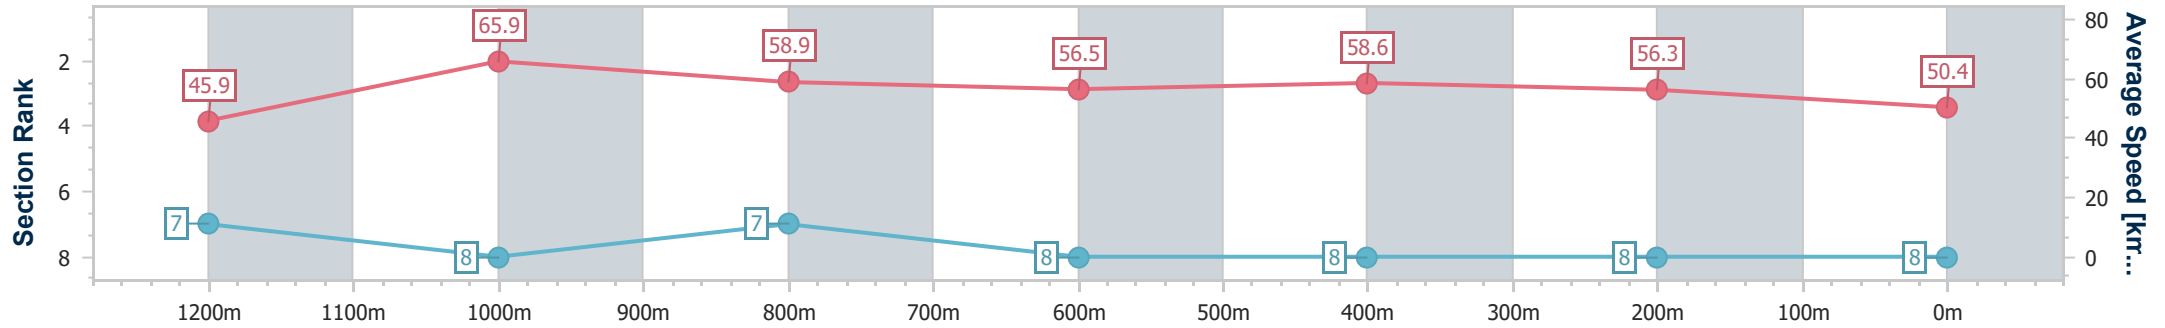

Ladbrokes Cannon Park QLD Professional  
 Race 3: HOLMES COMMERCIAL REAL ESTATE Maiden  
 Handicap - 1400m  
 01 August 2024 - 14:06

Track Rating: Soft 6, Weather: Overcast, Rail Position: +1.5 Entire

Section	Overall	1200m	1000m	800m	600m	400m	200m
Section Times	1:28.80 [7] (0:15.83)	1:12.97 [8] (0:10.60)	1:02.37 [7] (0:12.12)	0:50.25 [8] (0:12.45)	0:37.80 [6] (0:12.33)	0:25.47 [7] (0:12.56)	0:12.91 [7] (0:12.91)
Average Speed [km/h]	45.6	67.0	58.8	57.9	59.6	58.2	55.8
Top Speed [km/h]	69.6	69.5	64.0	60.7	60.8	59.3	59.0
Avg. Dist. to Rail [m]	5.6	2.9	1.0	1.2	3.0	6.5	7.8
Avg. Stride Freq. [Hz]	2.3	2.5	2.3	2.3	2.4	2.4	2.3
Avg. Stride Length [m]	5.4	7.5	7.1	6.9	7.0	6.7	6.6

- [ ] Ranking at each section and finish
- .-.- No data available at this section
- NA No data available

Horse/Jockey Name	Stillwater
Final Rank	8
Fastest Section Time (Section)	0:10.78 (1200m)
Top Speed [km/h] (Section)	69.5 (1200m)
Race State	Finished

Ladbrokes Cannon Park QLD Professional  
Race 3: HOLMES COMMERCIAL REAL ESTATE Maiden  
Handicap - 1400m

01 August 2024 - 14:06

Track Rating: Soft 6, Weather: Overcast, Rail Position: +1.5 Entire

Section	Overall	1200m	1000m	800m	600m	400m	200m
Section Times	1:31.01 [8] (0:15.72)	1:15.29 [7] (0:10.78)	1:04.51 [8] (0:12.04)	0:52.47 [7] (0:12.74)	0:39.73 [8] (0:12.42)	0:27.31 [8] (0:13.05)	0:14.26 [8] (0:14.26)
Average Speed [km/h]	45.9	65.9	58.9	56.5	58.6	56.3	50.4
Top Speed [km/h]	69.1	69.5	63.7	58.7	60.4	57.4	54.8
Avg. Dist. to Rail [m]	9.2	4.1	1.5	0.3	1.4	8.2	8.0
Avg. Stride Freq. [Hz]	2.3	2.5	2.3	2.3	2.3	2.3	2.2
Avg. Stride Length [m]	5.3	7.4	7.0	6.8	7.0	6.8	6.4