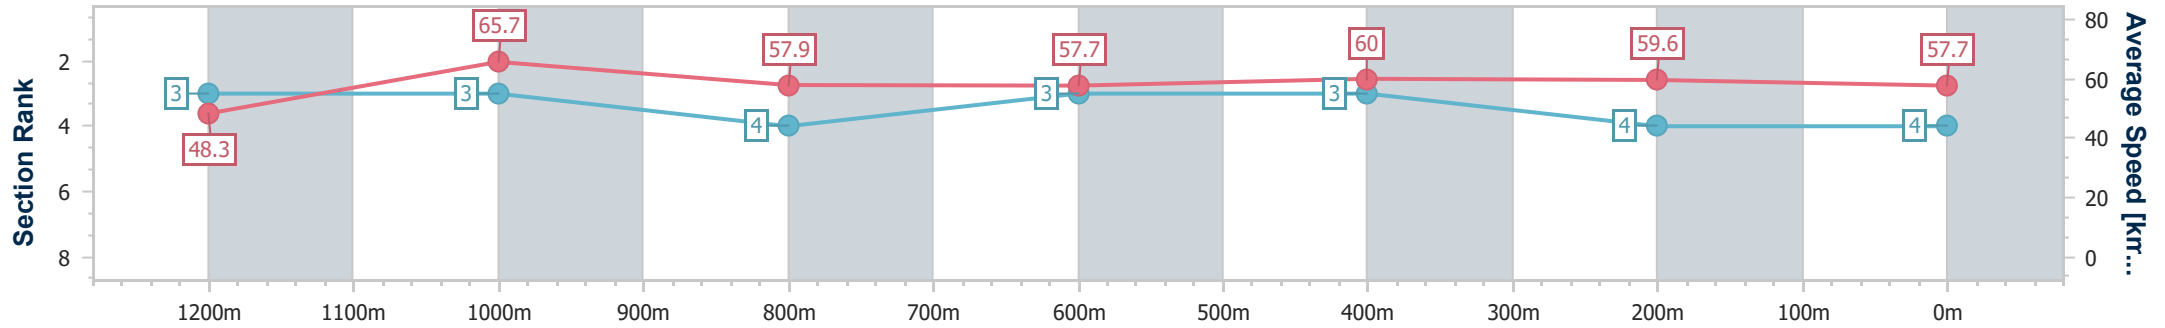

Horse/Jockey Name	Queenbeel
Final Rank	4
Fastest Section Time (Section)	0:10.86 (1200m)
Top Speed [km/h] (Section)	69.4 (Overall)
Race State	Finished

Ladbrokes Cannon Park QLD Professional
Race 3: HOLMES COMMERCIAL REAL ESTATE Maiden
Handicap - 1400m

01 August 2024 - 14:06

Track Rating: Soft 6, Weather: Overcast, Rail Position: +1.5 Entire

Section	Overall	1200m	1000m	800m	600m	400m	200m
Section Times	1:27.71 [4] (0:14.93)	1:12.78 [3] (0:10.86)	1:01.92 [3] (0:12.36)	0:49.56 [4] (0:12.48)	0:37.08 [3] (0:12.22)	0:24.86 [3] (0:12.39)	0:12.47 [4] (0:12.47)
Average Speed [km/h]	48.3	65.7	57.9	57.7	60.0	59.6	57.7
Top Speed [km/h]	69.4	69.0	64.9	59.8	61.4	60.7	60.0
Avg. Dist. to Rail [m]	6.1	1.5	0.9	0.4	2.6	10.1	10.8
Avg. Stride Freq. [Hz]	2.4	2.4	2.3	2.3	2.4	2.4	2.3
Avg. Stride Length [m]	5.5	7.5	6.9	7.0	7.1	7.0	6.9

- [ ] Ranking at each section and finish
- -.-.- No data available at this section
- NA No data available