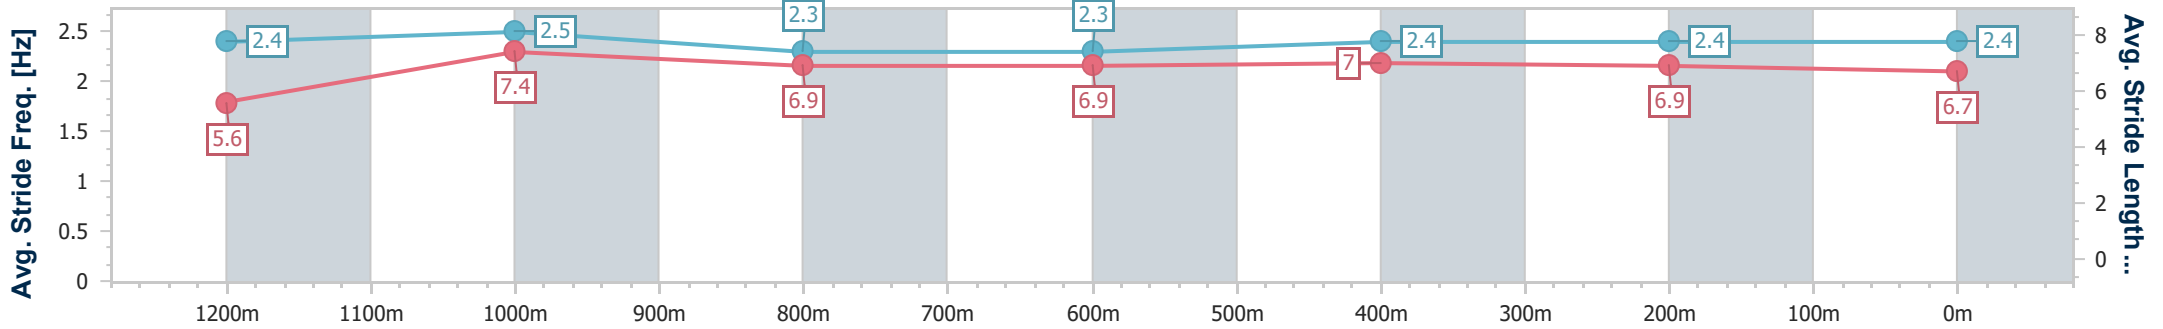

- [ ] Ranking at each section and finish
- .-.- No data available at this section
- NA No data available

Horse/Jockey Name	Run Freddie Run
Final Rank	5
Fastest Section Time (Section)	0:10.92 (1200m)
Top Speed [km/h] (Section)	67.6 (1200m)
Race State	Finished

Ladbrokes Cannon Park QLD Professional  
Race 3: HOLMES COMMERCIAL REAL ESTATE Maiden  
Handicap - 1400m

01 August 2024 - 14:06

Track Rating: Soft 6, Weather: Overcast, Rail Position: +1.5 Entire

Section	Overall	1200m	1000m	800m	600m	400m	200m						
Section Times	1:27.75 [5] (0:14.68)	1:13.07 [1] (0:10.92)	1:02.15 [2] (0:12.40)	0:49.75 [2] (0:12.59)	0:37.16 [2] (0:12.17)	0:24.99 [2] (0:12.50)	0:12.49 [5]						
Average Speed [km/h]	48.9	66.4	58.3	57.3	60.2	59.3	57.5						
Top Speed [km/h]	67.5	67.6	63.9	60.3	62.2	60.5	60.0						
Avg. Dist. to Rail [m]	5.4	1.8	0.8	0.5	2.4	10.6	9.0						
Avg. Stride Freq. [Hz]	2.4	2.5	2.3	2.3	2.4	2.4	2.4						
Avg. Stride Length [m]	5.6	7.4	6.9	6.9	7.0	6.9	6.7						