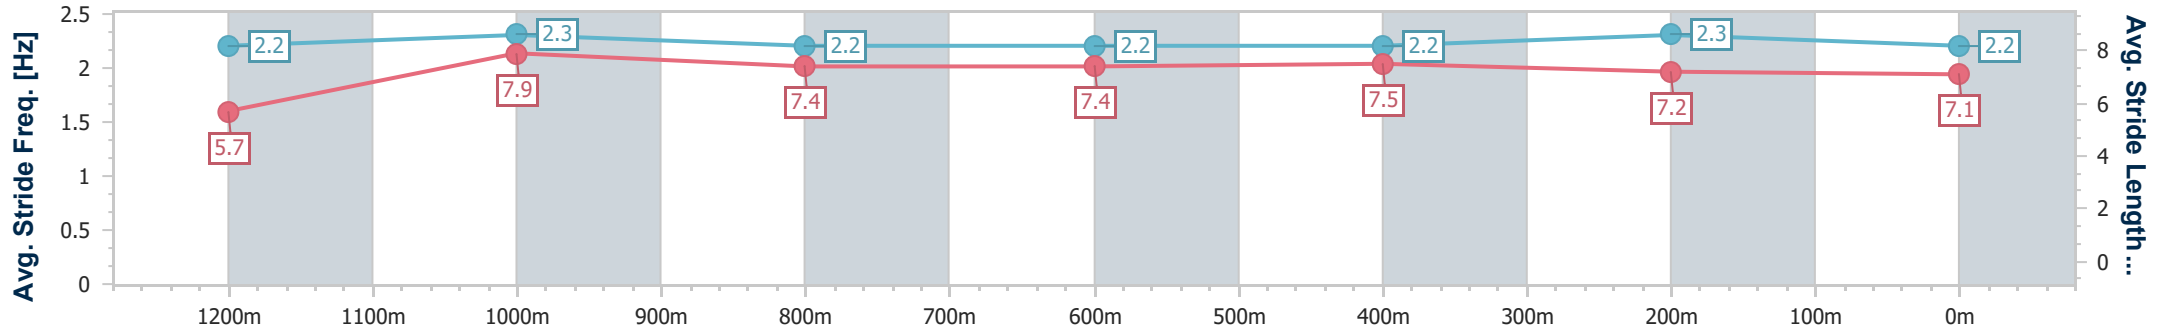

- [ ] Ranking at each section and finish
- .-.- No data available at this section
- NA No data available

Horse/Jockey Name	Miss Farstar
Final Rank	6
Fastest Section Time (Section)	0:10.99 (1200m)
Top Speed [km/h] (Section)	67.2 (Overall)
Race State	Finished

Ladbrokes Cannon Park QLD Professional  
Race 3: HOLMES COMMERCIAL REAL ESTATE Maiden  
Handicap - 1400m

01 August 2024 - 14:06

Track Rating: Soft 6, Weather: Overcast, Rail Position: +1.5 Entire

Section	Overall	1200m	1000m	800m	600m	400m	200m
Section Times	1:28.06 [6] (0:15.22)	1:12.84 [6] (0:10.99)	1:01.85 [6] (0:12.20)	0:49.65 [6] (0:12.40)	0:37.25 [4] (0:12.30)	0:24.95 [5] (0:12.37)	0:12.58 [6] (0:12.58)
Average Speed [km/h]	47.1	65.3	58.7	58.0	60.0	59.6	57.2
Top Speed [km/h]	67.2	66.5	63.5	60.1	60.8	60.2	59.8
Avg. Dist. to Rail [m]	4.8	0.8	0.7	0.5	3.1	10.4	11.6
Avg. Stride Freq. [Hz]	2.2	2.3	2.2	2.2	2.2	2.3	2.2
Avg. Stride Length [m]	5.7	7.9	7.4	7.4	7.5	7.2	7.1