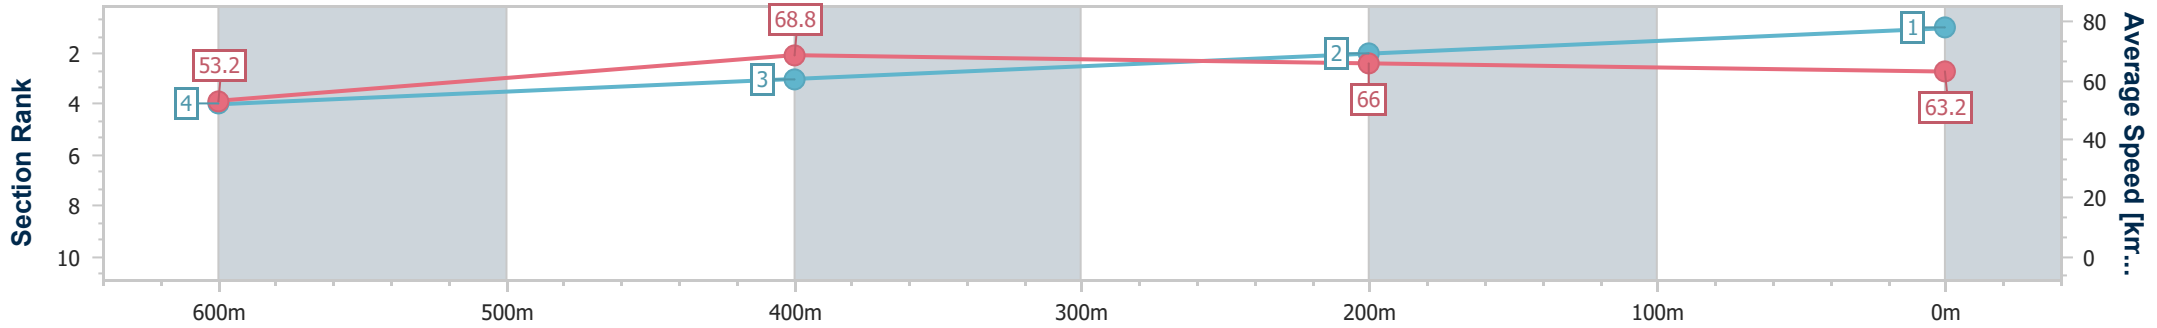

Horse/Jockey Name	So Bright
Final Rank	1
Fastest Section Time (Section)	0:10.47 (600m)
Top Speed [km/h] (Section)	70.7 (600m)
Race State	Finished

Ipswich QLD Professional
Race 1: FOLLOW @IPSWICHTURFCLUB Maiden Plate - 800m
02 August 2024 - 12:36
Track Rating: Good 4, Weather: Fine, Rail Position: +3m Entire

Section	Overall	600m	400m	200m
Section Times	0:46.20 [1] (0:13.53)	0:32.67 [4] (0:10.47)	0:22.20 [3] (0:10.85)	0:11.35 [2] (0:11.35)
Average Speed [km/h]	53.2	68.8	66.0	63.2
Top Speed [km/h]	70.3	70.7	67.0	65.0
Avg. Dist. to Rail [m]	3.9	1.3	0.8	0.7
Avg. Stride Freq. [Hz]	2.5	2.5	2.5	2.4
Avg. Stride Length [m]	6.1	7.5	7.4	7.3

- [ ] Ranking at each section and finish
- -.-.- No data available at this section
- NA No data available