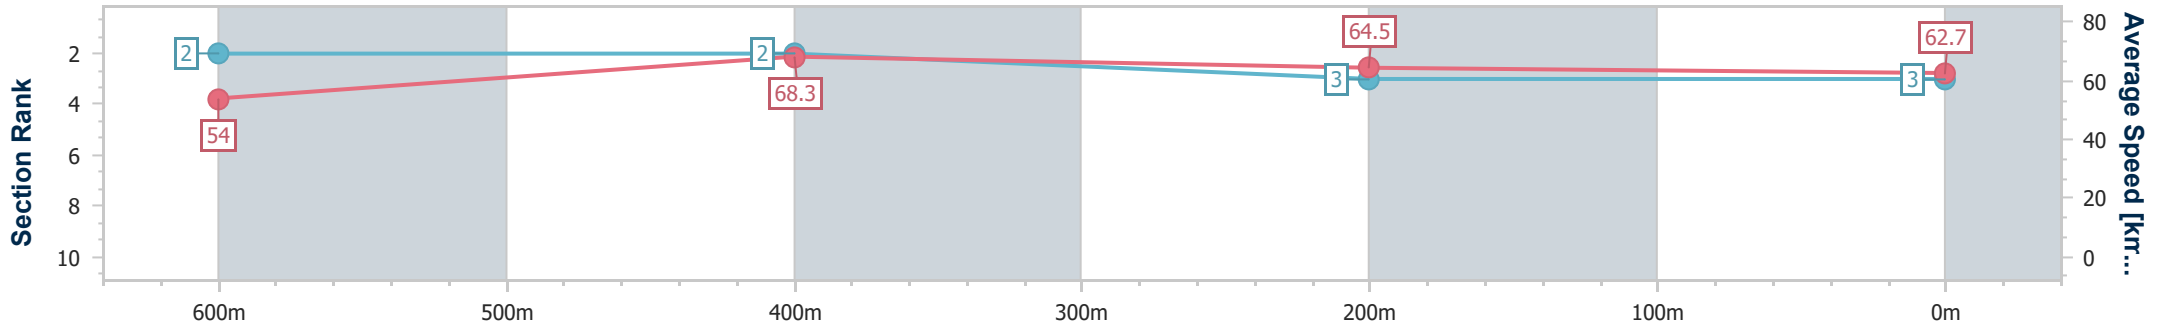

Horse/Jockey Name	Evoeus
Final Rank	3
Fastest Section Time (Section)	0:10.52 (600m)
Top Speed [km/h] (Section)	70.5 (600m)
Race State	Finished

Ipswich QLD Professional
Race 1: FOLLOW @IPSWICHTURFCLUB Maiden Plate - 800m
02 August 2024 - 12:36
Track Rating: Good 4, Weather: Fine, Rail Position: +3m Entire

Section	Overall	600m	400m	200m
Section Times	0:46.56 [3] (0:13.34)	0:33.22 [2] (0:10.52)	0:22.70 [2] (0:11.23)	0:11.47 [3] (0:11.47)
Average Speed [km/h]	54.0	68.3	64.5	62.7
Top Speed [km/h]	70.5	70.5	65.8	65.1
Avg. Dist. to Rail [m]	2.5	0.9	2.5	7.1
Avg. Stride Freq. [Hz]	2.5	2.5	2.5	2.4
Avg. Stride Length [m]	6.1	7.4	7.3	7.2

- [ ] Ranking at each section and finish
- -.-.- No data available at this section
- NA No data available