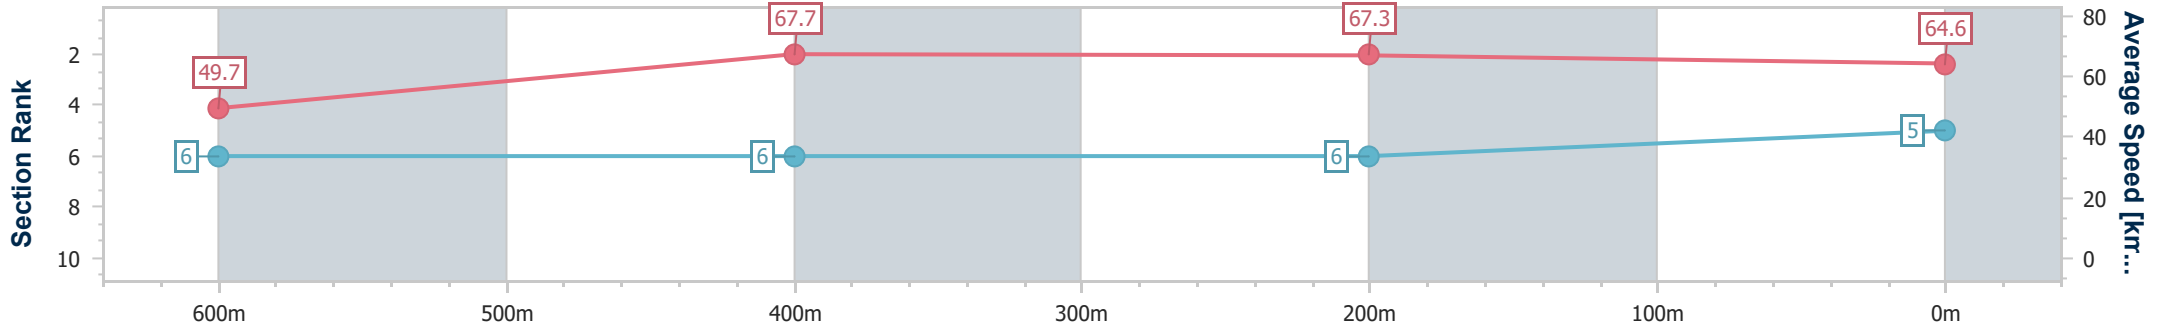

- [] Ranking at each section and finish
- .-.- No data available at this section
- NA No data available

| | |
|--------------------------------|----------------|
| Horse/Jockey Name | The Prophecy |
| Final Rank | 5 |
| Fastest Section Time (Section) | 0:10.53 (600m) |
| Top Speed [km/h] (Section) | 68.4 (400m) |
| Race State | Finished |

Ipswich QLD Professional
 Race 1: FOLLOW @IPSWICHTURFCLUB Maiden Plate - 800m
 02 August 2024 - 12:36
 Track Rating: Good 4, Weather: Fine, Rail Position: +3m Entire

| Section | Overall | 600m | 400m | 200m |
|------------------------|--------------------------|--------------------------|--------------------------|--------------------------|
| Section Times | 0:46.79 [5] (0:14.50) | 0:32.29 [6] (0:10.53) | 0:21.76 [6] (0:10.66) | 0:11.10 [6] (0:11.10) |
| Average Speed [km/h] | 49.7 | 67.7 | 67.3 | 64.6 |
| Top Speed [km/h] | 67.3 | 68.4 | 68.4 | 67.3 |
| Avg. Dist. to Rail [m] | 4.7 | 1.3 | 1.4 | 0.4 |
| Avg. Stride Freq. [Hz] | 2.2 | 2.5 | 2.5 | 2.4 |
| Avg. Stride Length [m] | 6.4 | 7.7 | 7.6 | 7.4 |