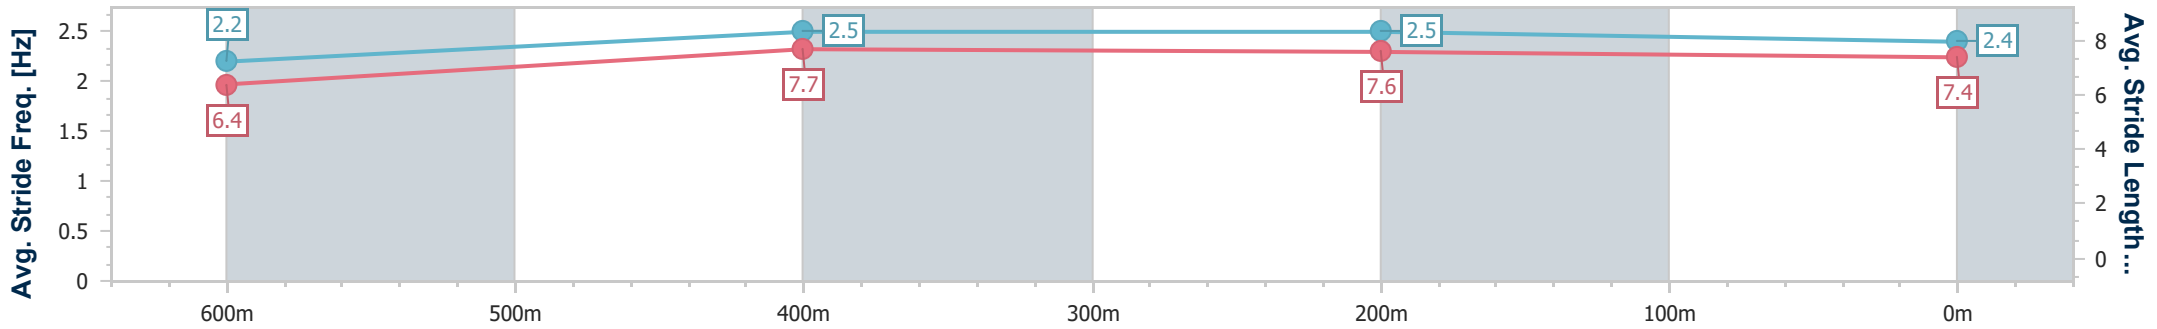

- [] Ranking at each section and finish
- .-.- No data available at this section
- NA No data available

| | |
|--------------------------------|----------------|
| Horse/Jockey Name | The Prophecy |
| Final Rank | 5 |
| Fastest Section Time (Section) | 0:10.53 (600m) |
| Top Speed [km/h] (Section) | 68.4 (400m) |
| Race State | Finished |

Ipswich QLD Professional
 Race 1: FOLLOW @IPSWICHTURFCLUB Maiden Plate - 800m
 02 August 2024 - 12:36
 Track Rating: Good 4, Weather: Fine, Rail Position: +3m Entire

| Section | Overall | 600m | 400m | 200m |
|------------------------|--------------------------|--------------------------|--------------------------|--------------------------|
| Section Times | 0:46.79 [5] (0:14.50) | 0:32.29 [6] (0:10.53) | 0:21.76 [6] (0:10.66) | 0:11.10 [6] (0:11.10) |
| Average Speed [km/h] | 49.7 | 67.7 | 67.3 | 64.6 |
| Top Speed [km/h] | 67.3 | 68.4 | 68.4 | 67.3 |
| Avg. Dist. to Rail [m] | 4.7 | 1.3 | 1.4 | 0.4 |
| Avg. Stride Freq. [Hz] | 2.2 | 2.5 | 2.5 | 2.4 |
| Avg. Stride Length [m] | 6.4 | 7.7 | 7.6 | 7.4 |