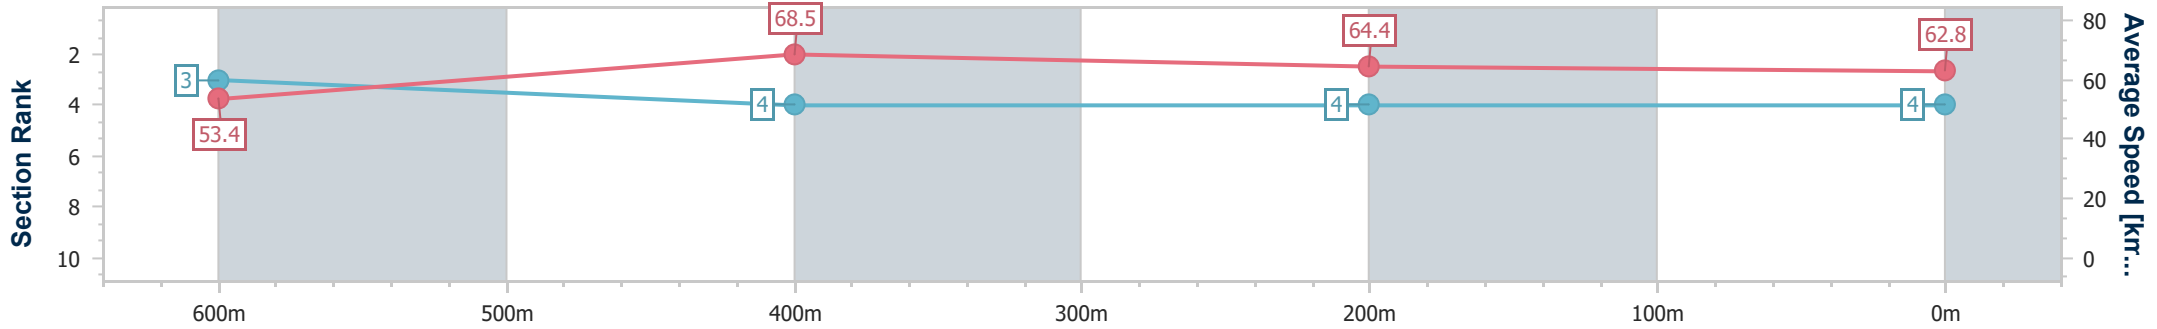

- [] Ranking at each section and finish
- .-.- No data available at this section
- NA No data available

| | |
|--------------------------------|----------------|
| Horse/Jockey Name | Rocky Blonde |
| Final Rank | 4 |
| Fastest Section Time (Section) | 0:10.54 (600m) |
| Top Speed [km/h] (Section) | 70.0 (600m) |
| Race State | Finished |

Ipswich QLD Professional
 Race 1: FOLLOW @IPSWICHTURFCLUB Maiden Plate - 800m
 02 August 2024 - 12:36
 Track Rating: Good 4, Weather: Fine, Rail Position: +3m Entire

| Section | Overall | 600m | 400m | 200m |
|------------------------|--------------------------|--------------------------|--------------------------|--------------------------|
| Section Times | 0:46.67 [4] (0:13.48) | 0:33.19 [3] (0:10.54) | 0:22.65 [4] (0:11.16) | 0:11.49 [4] (0:11.49) |
| Average Speed [km/h] | 53.4 | 68.5 | 64.4 | 62.8 |
| Top Speed [km/h] | 69.6 | 70.0 | 65.5 | 64.2 |
| Avg. Dist. to Rail [m] | 4.5 | 1.1 | 0.9 | 3.0 |
| Avg. Stride Freq. [Hz] | 2.5 | 2.6 | 2.5 | 2.4 |
| Avg. Stride Length [m] | 6.1 | 7.3 | 7.3 | 7.2 |