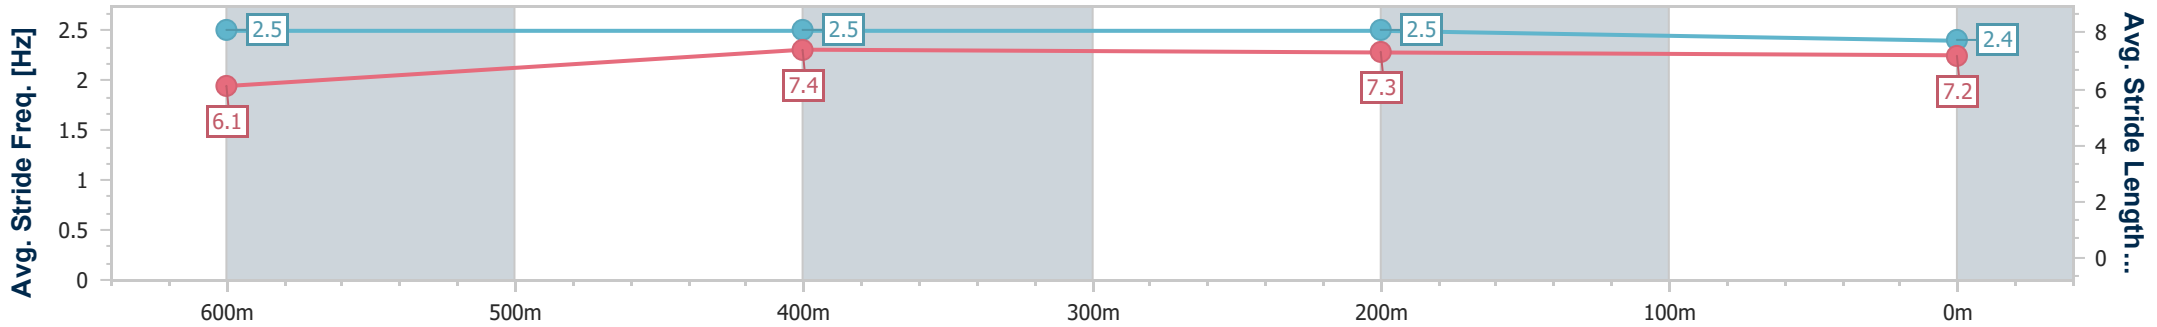

Horse/Jockey Name	Evoeus
Final Rank	3
Fastest Section Time (Section)	0:10.52 (600m)
Top Speed [km/h] (Section)	70.5 (600m)
Race State	Finished

Ipswich QLD Professional
Race 1: FOLLOW @IPSWICHTURFCLUB Maiden Plate - 800m
02 August 2024 - 12:36
Track Rating: Good 4, Weather: Fine, Rail Position: +3m Entire

Section	Overall	600m	400m	200m
Section Times	0:46.56 [3] (0:13.34)	0:33.22 [2] (0:10.52)	0:22.70 [2] (0:11.23)	0:11.47 [3] (0:11.47)
Average Speed [km/h]	54.0	68.3	64.5	62.7
Top Speed [km/h]	70.5	70.5	65.8	65.1
Avg. Dist. to Rail [m]	2.5	0.9	2.5	7.1
Avg. Stride Freq. [Hz]	2.5	2.5	2.5	2.4
Avg. Stride Length [m]	6.1	7.4	7.3	7.2

- [ ] Ranking at each section and finish
- -.-.- No data available at this section
- NA No data available