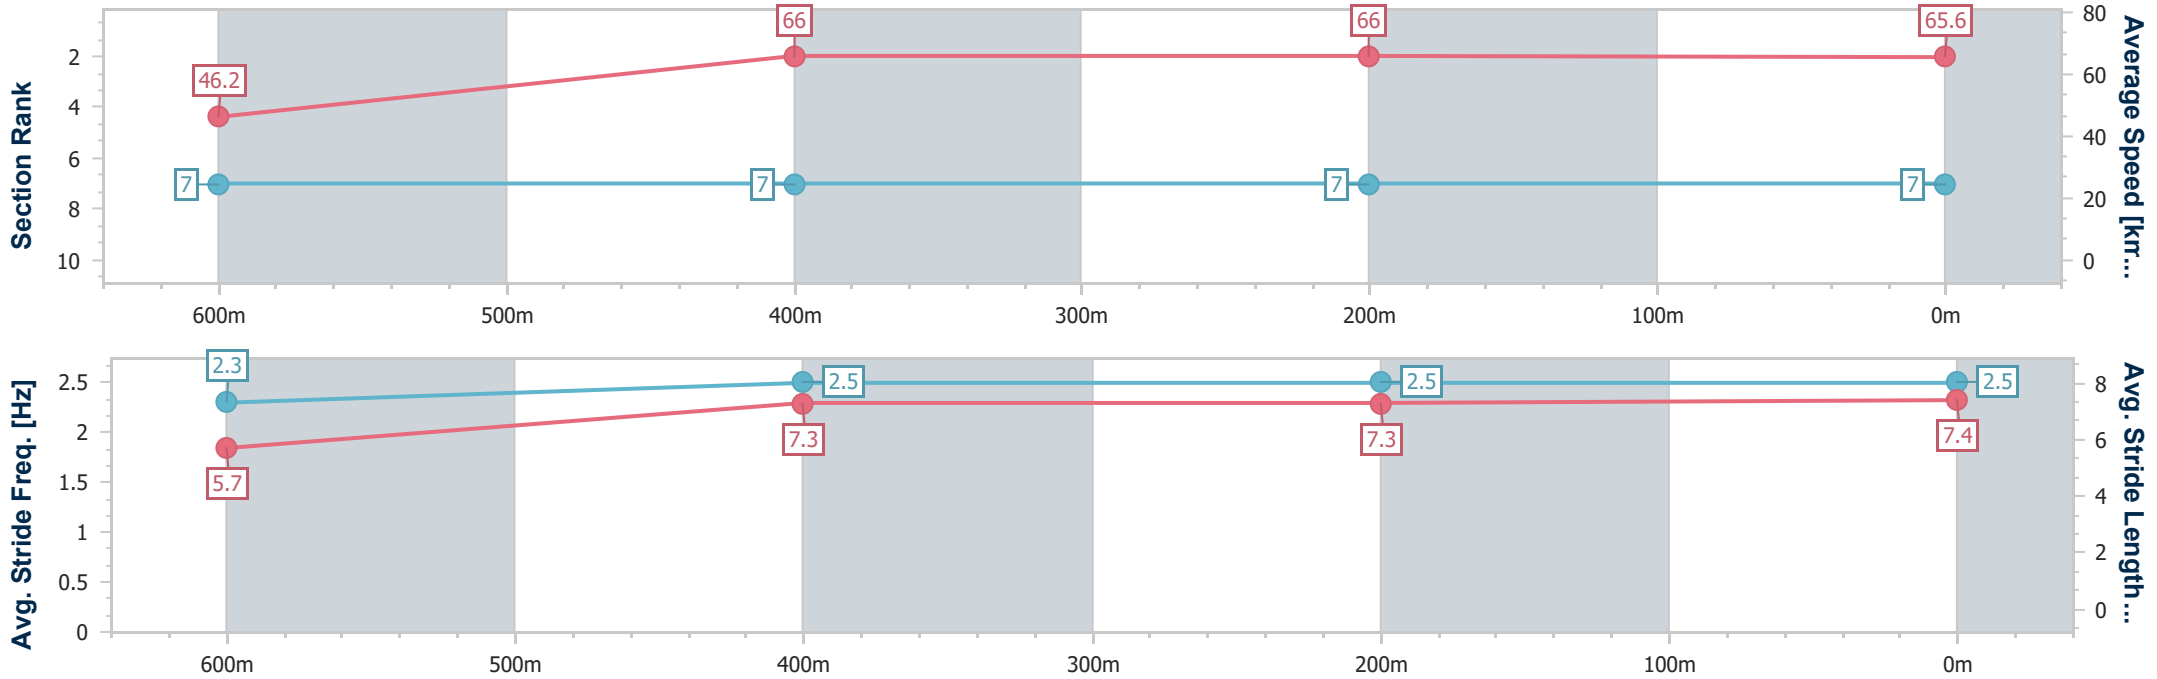

Ipswich QLD Professional
 Race 1: FOLLOW @IPSWICHTURFCLUB Maiden Plate - 800m
 02 August 2024 - 12:36
 Track Rating: Good 4, Weather: Fine, Rail Position: +3m Entire

| Section | Overall | 600m | 400m | 200m |
|------------------------|--------------------------|--------------------------|--------------------------|--------------------------|
| Section Times | 0:47.41 [6] (0:13.67) | 0:33.74 [5] (0:10.60) | 0:23.14 [5] (0:11.36) | 0:11.78 [5] (0:11.78) |
| Average Speed [km/h] | 52.7 | 68.4 | 63.4 | 61.0 |
| Top Speed [km/h] | 70.4 | 70.6 | 65.0 | 63.6 |
| Avg. Dist. to Rail [m] | 6.4 | 2.1 | 0.8 | 2.0 |
| Avg. Stride Freq. [Hz] | 2.6 | 2.7 | 2.5 | 2.5 |
| Avg. Stride Length [m] | 5.7 | 7.1 | 7.0 | 6.9 |

- [] Ranking at each section and finish
- .-.- No data available at this section
- NA No data available

| | |
|--------------------------------|----------------|
| Horse/Jockey Name | Bennu |
| Final Rank | 7 |
| Fastest Section Time (Section) | 0:10.80 (400m) |
| Top Speed [km/h] (Section) | 67.3 (400m) |
| Race State | Finished |

Ipswich QLD Professional
 Race 1: FOLLOW @IPSWICHTURFCLUB Maiden Plate - 800m
 02 August 2024 - 12:36
 Track Rating: Good 4, Weather: Fine, Rail Position: +3m Entire

| Section | Overall | 600m | 400m | 200m |
|------------------------|--------------------------|--------------------------|--------------------------|--------------------------|
| Section Times | 0:48.24 [7] (0:15.64) | 0:32.60 [7] (0:10.81) | 0:21.79 [7] (0:10.80) | 0:10.99 [7] (0:10.99) |
| Average Speed [km/h] | 46.2 | 66.0 | 66.0 | 65.6 |
| Top Speed [km/h] | 65.7 | 66.4 | 67.3 | 67.0 |
| Avg. Dist. to Rail [m] | 2.8 | 1.6 | 2.2 | 1.8 |
| Avg. Stride Freq. [Hz] | 2.3 | 2.5 | 2.5 | 2.5 |
| Avg. Stride Length [m] | 5.7 | 7.3 | 7.3 | 7.4 |

- [] Ranking at each section and finish
- .-.- No data available at this section
- NA No data available