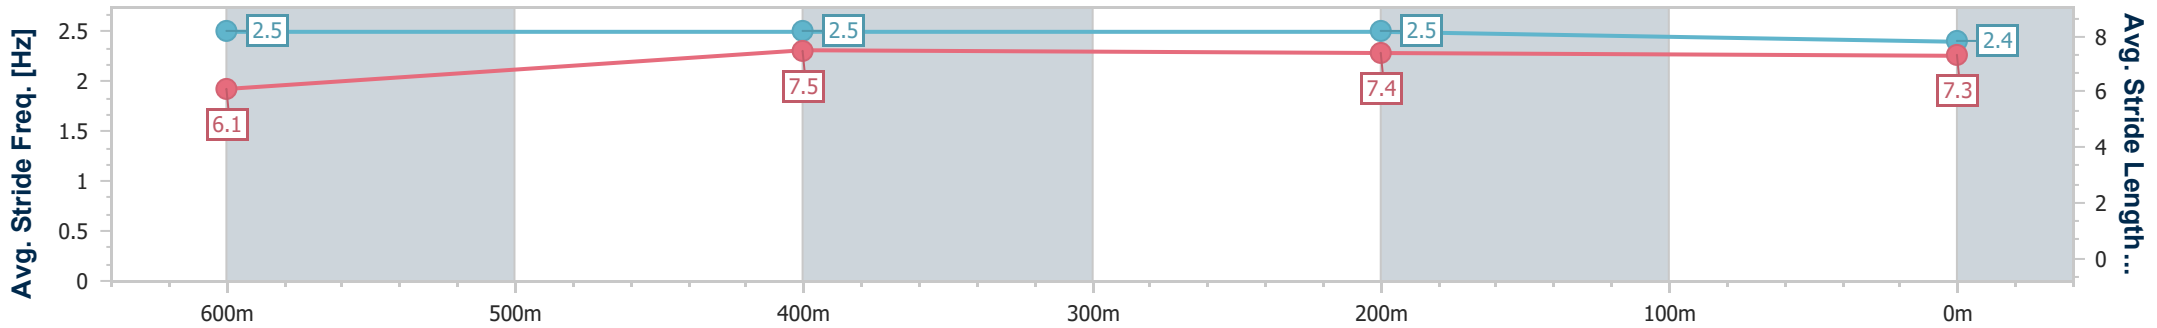

Horse/Jockey Name	So Bright
Final Rank	1
Fastest Section Time (Section)	0:10.47 (600m)
Top Speed [km/h] (Section)	70.7 (600m)
Race State	Finished

Ipswich QLD Professional
Race 1: FOLLOW @IPSWICHTURFCLUB Maiden Plate - 800m
02 August 2024 - 12:36
Track Rating: Good 4, Weather: Fine, Rail Position: +3m Entire

Section	Overall	600m	400m	200m
Section Times	0:46.20 [1] (0:13.53)	0:32.67 [4] (0:10.47)	0:22.20 [3] (0:10.85)	0:11.35 [2] (0:11.35)
Average Speed [km/h]	53.2	68.8	66.0	63.2
Top Speed [km/h]	70.3	70.7	67.0	65.0
Avg. Dist. to Rail [m]	3.9	1.3	0.8	0.7
Avg. Stride Freq. [Hz]	2.5	2.5	2.5	2.4
Avg. Stride Length [m]	6.1	7.5	7.4	7.3

- [ ] Ranking at each section and finish
- -.-.- No data available at this section
- NA No data available