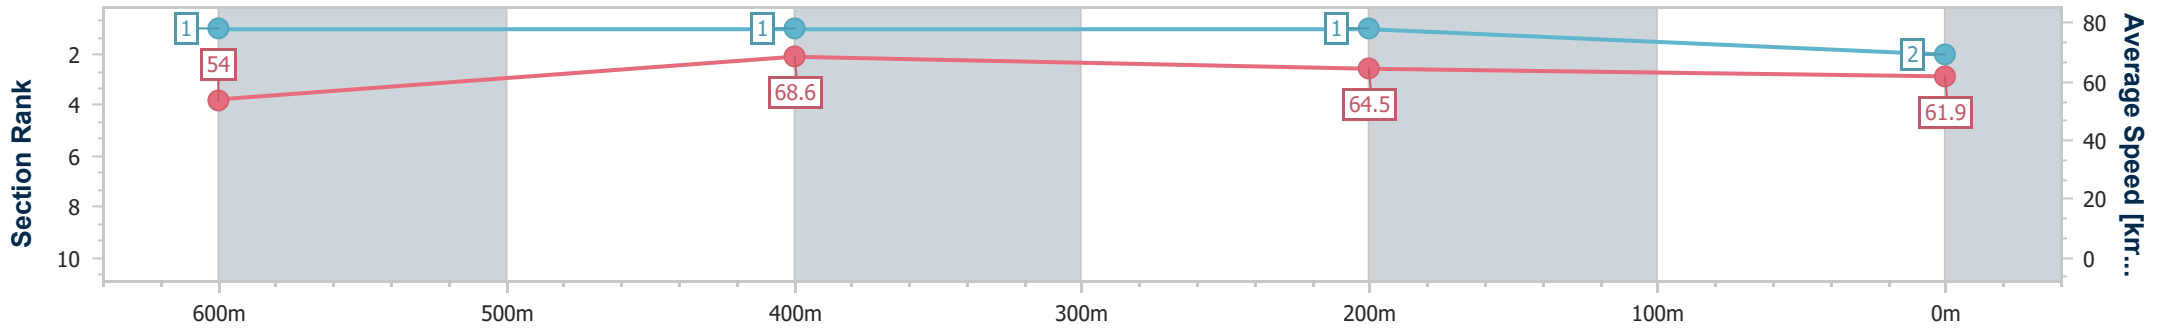

Ipswich QLD Professional

Race 1: FOLLOW @IPSWICHTURFCLUB Maiden Plate - 800m

02 August 2024 - 12:36

Track Rating: Good 4, Weather: Fine, Rail Position: +3m Entire

| Section | Overall | 600m | 400m | 200m |
|------------------------|--------------------------|--------------------------|--------------------------|--------------------------|
| Section Times | 0:46.46 [2] (0:13.34) | 0:33.12 [1] (0:10.42) | 0:22.70 [1] (0:11.08) | 0:11.62 [1] (0:11.62) |
| Average Speed [km/h] | 54.0 | 68.6 | 64.5 | 61.9 |
| Top Speed [km/h] | 70.7 | 70.5 | 66.9 | 64.3 |
| Avg. Dist. to Rail [m] | 1.1 | 1.0 | 1.7 | 1.4 |
| Avg. Stride Freq. [Hz] | 2.5 | 2.6 | 2.4 | 2.4 |
| Avg. Stride Length [m] | 6.0 | 7.3 | 7.4 | 7.2 |