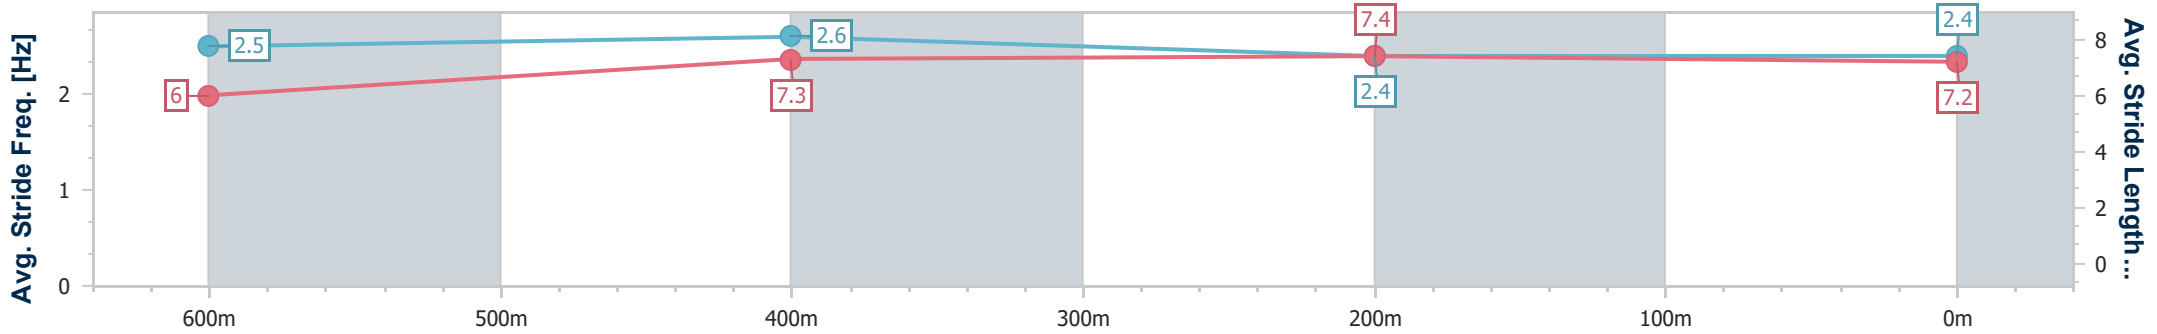

Ipswich QLD Professional

Race 1: FOLLOW @IPSWICHTURFCLUB Maiden Plate - 800m

02 August 2024 - 12:36

Track Rating: Good 4, Weather: Fine, Rail Position: +3m Entire

| Section | Overall | 600m | 400m | 200m |
|------------------------|--------------------------|--------------------------|--------------------------|--------------------------|
| Section Times | 0:46.46 [2] (0:13.34) | 0:33.12 [1] (0:10.42) | 0:22.70 [1] (0:11.08) | 0:11.62 [1] (0:11.62) |
| Average Speed [km/h] | 54.0 | 68.6 | 64.5 | 61.9 |
| Top Speed [km/h] | 70.7 | 70.5 | 66.9 | 64.3 |
| Avg. Dist. to Rail [m] | 1.1 | 1.0 | 1.7 | 1.4 |
| Avg. Stride Freq. [Hz] | 2.5 | 2.6 | 2.4 | 2.4 |
| Avg. Stride Length [m] | 6.0 | 7.3 | 7.4 | 7.2 |