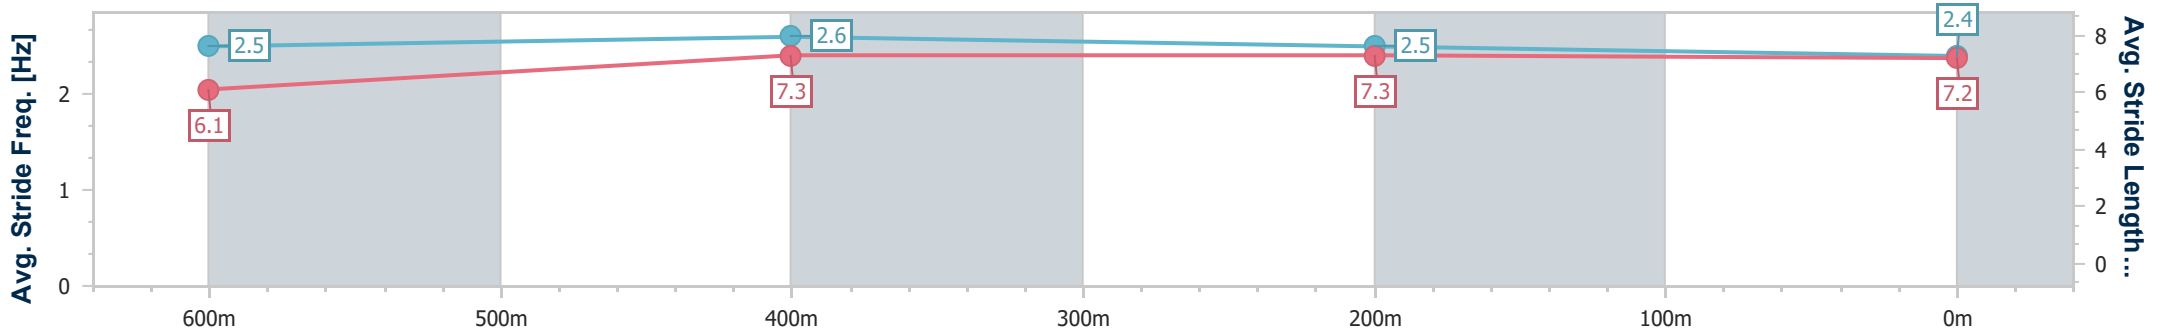

- [] Ranking at each section and finish
- .-.- No data available at this section
- NA No data available

| | |
|--------------------------------|----------------|
| Horse/Jockey Name | Rocky Blonde |
| Final Rank | 4 |
| Fastest Section Time (Section) | 0:10.54 (600m) |
| Top Speed [km/h] (Section) | 70.0 (600m) |
| Race State | Finished |

Ipswich QLD Professional
 Race 1: FOLLOW @IPSWICHTURFCLUB Maiden Plate - 800m
 02 August 2024 - 12:36
 Track Rating: Good 4, Weather: Fine, Rail Position: +3m Entire

| Section | Overall | 600m | 400m | 200m |
|------------------------|--------------------------|--------------------------|--------------------------|--------------------------|
| Section Times | 0:46.67 [4] (0:13.48) | 0:33.19 [3] (0:10.54) | 0:22.65 [4] (0:11.16) | 0:11.49 [4] (0:11.49) |
| Average Speed [km/h] | 53.4 | 68.5 | 64.4 | 62.8 |
| Top Speed [km/h] | 69.6 | 70.0 | 65.5 | 64.2 |
| Avg. Dist. to Rail [m] | 4.5 | 1.1 | 0.9 | 3.0 |
| Avg. Stride Freq. [Hz] | 2.5 | 2.6 | 2.5 | 2.4 |
| Avg. Stride Length [m] | 6.1 | 7.3 | 7.3 | 7.2 |