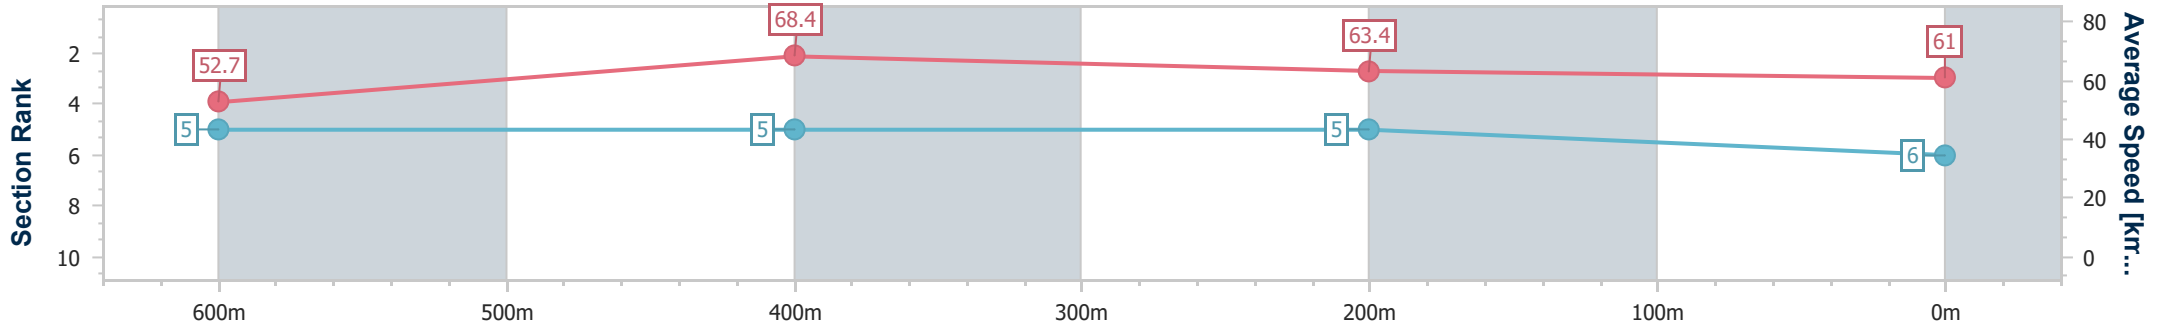

Ipswich QLD Professional
 Race 1: FOLLOW @IPSWICHTURFCLUB Maiden Plate - 800m
 02 August 2024 - 12:36
 Track Rating: Good 4, Weather: Fine, Rail Position: +3m Entire

| Section | Overall | 600m | 400m | 200m |
|------------------------|--------------------------|--------------------------|--------------------------|--------------------------|
| Section Times | 0:46.79 [5] (0:14.50) | 0:32.29 [6] (0:10.53) | 0:21.76 [6] (0:10.66) | 0:11.10 [6] (0:11.10) |
| Average Speed [km/h] | 49.7 | 67.7 | 67.3 | 64.6 |
| Top Speed [km/h] | 67.3 | 68.4 | 68.4 | 67.3 |
| Avg. Dist. to Rail [m] | 4.7 | 1.3 | 1.4 | 0.4 |
| Avg. Stride Freq. [Hz] | 2.2 | 2.5 | 2.5 | 2.4 |
| Avg. Stride Length [m] | 6.4 | 7.7 | 7.6 | 7.4 |

- [] Ranking at each section and finish
- .-.- No data available at this section
- NA No data available

| | |
|--------------------------------|----------------|
| Horse/Jockey Name | Teddy Bee Bear |
| Final Rank | 6 |
| Fastest Section Time (Section) | 0:10.60 (600m) |
| Top Speed [km/h] (Section) | 70.6 (600m) |
| Race State | Finished |

Ipswich QLD Professional
 Race 1: FOLLOW @IPSWICHTURFCLUB Maiden Plate - 800m
 02 August 2024 - 12:36
 Track Rating: Good 4, Weather: Fine, Rail Position: +3m Entire

| Section | Overall | 600m | 400m | 200m |
|------------------------|--------------------------|--------------------------|--------------------------|--------------------------|
| Section Times | 0:47.41 [6] (0:13.67) | 0:33.74 [5] (0:10.60) | 0:23.14 [5] (0:11.36) | 0:11.78 [5] (0:11.78) |
| Average Speed [km/h] | 52.7 | 68.4 | 63.4 | 61.0 |
| Top Speed [km/h] | 70.4 | 70.6 | 65.0 | 63.6 |
| Avg. Dist. to Rail [m] | 6.4 | 2.1 | 0.8 | 2.0 |
| Avg. Stride Freq. [Hz] | 2.6 | 2.7 | 2.5 | 2.5 |
| Avg. Stride Length [m] | 5.7 | 7.1 | 7.0 | 6.9 |