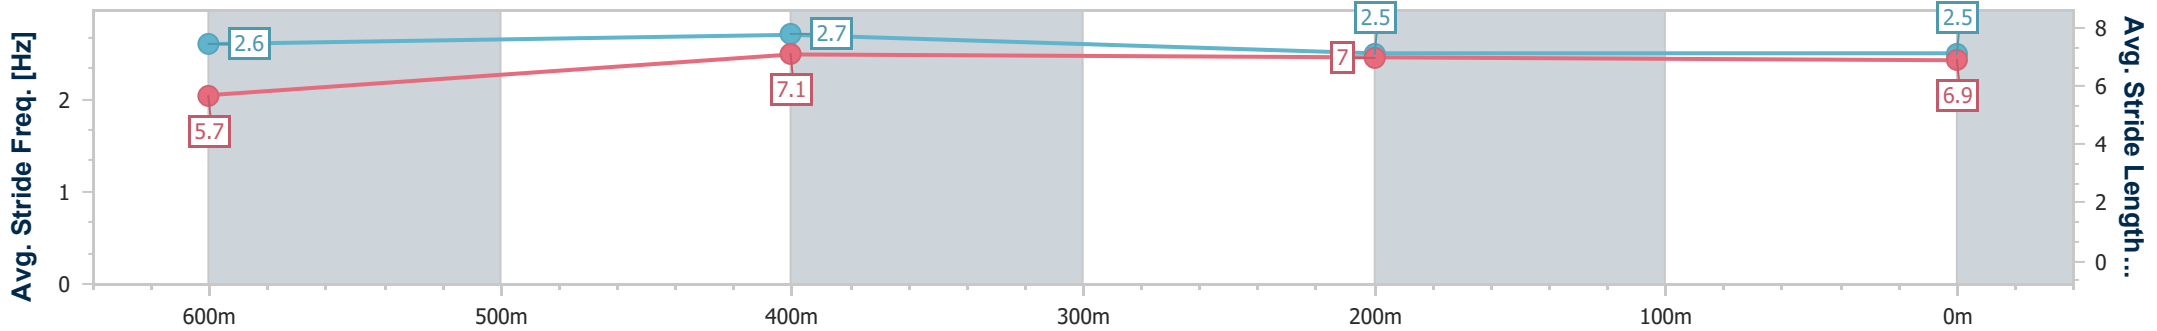

Ipswich QLD Professional
 Race 1: FOLLOW @IPSWICHTURFCLUB Maiden Plate - 800m
 02 August 2024 - 12:36
 Track Rating: Good 4, Weather: Fine, Rail Position: +3m Entire

| Section | Overall | 600m | 400m | 200m |
|------------------------|--------------------------|--------------------------|--------------------------|--------------------------|
| Section Times | 0:46.79 [5] (0:14.50) | 0:32.29 [6] (0:10.53) | 0:21.76 [6] (0:10.66) | 0:11.10 [6] (0:11.10) |
| Average Speed [km/h] | 49.7 | 67.7 | 67.3 | 64.6 |
| Top Speed [km/h] | 67.3 | 68.4 | 68.4 | 67.3 |
| Avg. Dist. to Rail [m] | 4.7 | 1.3 | 1.4 | 0.4 |
| Avg. Stride Freq. [Hz] | 2.2 | 2.5 | 2.5 | 2.4 |
| Avg. Stride Length [m] | 6.4 | 7.7 | 7.6 | 7.4 |

- [] Ranking at each section and finish
- .-.- No data available at this section
- NA No data available

| | |
|--------------------------------|----------------|
| Horse/Jockey Name | Teddy Bee Bear |
| Final Rank | 6 |
| Fastest Section Time (Section) | 0:10.60 (600m) |
| Top Speed [km/h] (Section) | 70.6 (600m) |
| Race State | Finished |

Ipswich QLD Professional
 Race 1: FOLLOW @IPSWICHTURFCLUB Maiden Plate - 800m
 02 August 2024 - 12:36
 Track Rating: Good 4, Weather: Fine, Rail Position: +3m Entire

| Section | Overall | 600m | 400m | 200m |
|------------------------|--------------------------|--------------------------|--------------------------|--------------------------|
| Section Times | 0:47.41 [6] (0:13.67) | 0:33.74 [5] (0:10.60) | 0:23.14 [5] (0:11.36) | 0:11.78 [5] (0:11.78) |
| Average Speed [km/h] | 52.7 | 68.4 | 63.4 | 61.0 |
| Top Speed [km/h] | 70.4 | 70.6 | 65.0 | 63.6 |
| Avg. Dist. to Rail [m] | 6.4 | 2.1 | 0.8 | 2.0 |
| Avg. Stride Freq. [Hz] | 2.6 | 2.7 | 2.5 | 2.5 |
| Avg. Stride Length [m] | 5.7 | 7.1 | 7.0 | 6.9 |