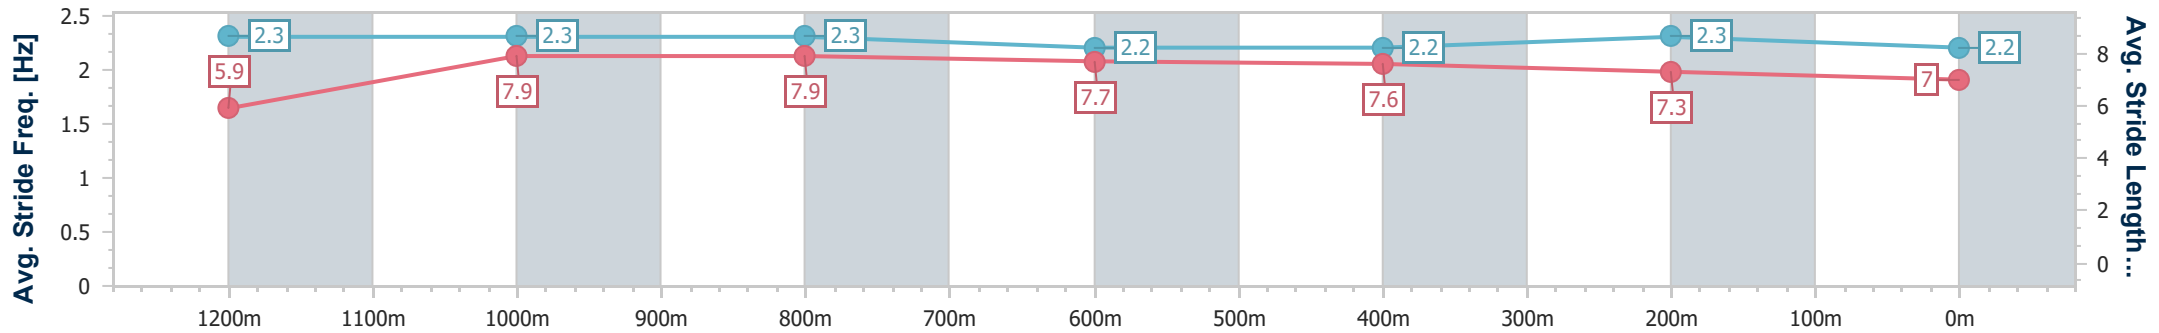

- [ ] Ranking at each section and finish
- .-.- No data available at this section
- NA No data available

Horse/Jockey Name	Ready To Mingle
Final Rank	9
Fastest Section Time (Section)	0:11.04 (1200m)
Top Speed [km/h] (Section)	66.1 (Overall)
Race State	Finished

### Ipswich QLD Professional

Race 2: GREAT NORTHERN Maiden Handicap - 1350m

02 August 2024 - 13:11

Track Rating: Good 4, Weather: Fine, Rail Position: +3m Entire

Section	Overall	1200m	1000m	800m	600m	400m	200m
Section Times	1:21.67 [9] (0:11.09)	1:10.58 [3] (0:11.04)	0:59.54 [3] (0:11.23)	0:48.31 [3] (0:11.55)	0:36.76 [3] (0:11.84)	0:24.92 [3] (0:12.09)	0:12.83 [5] (0:12.83)
Average Speed [km/h]	48.6	65.3	64.2	61.9	60.6	59.2	56.1
Top Speed [km/h]	66.1	65.7	65.1	63.2	61.1	60.7	56.7
Avg. Dist. to Rail [m]	1.6	0.9	0.4	1.0	1.3	1.5	0.6
Avg. Stride Freq. [Hz]	2.3	2.3	2.3	2.2	2.2	2.3	2.2
Avg. Stride Length [m]	5.9	7.9	7.9	7.7	7.6	7.3	7.0

- [ ] Ranking at each section and finish
- .-.- No data available at this section
- NA No data available