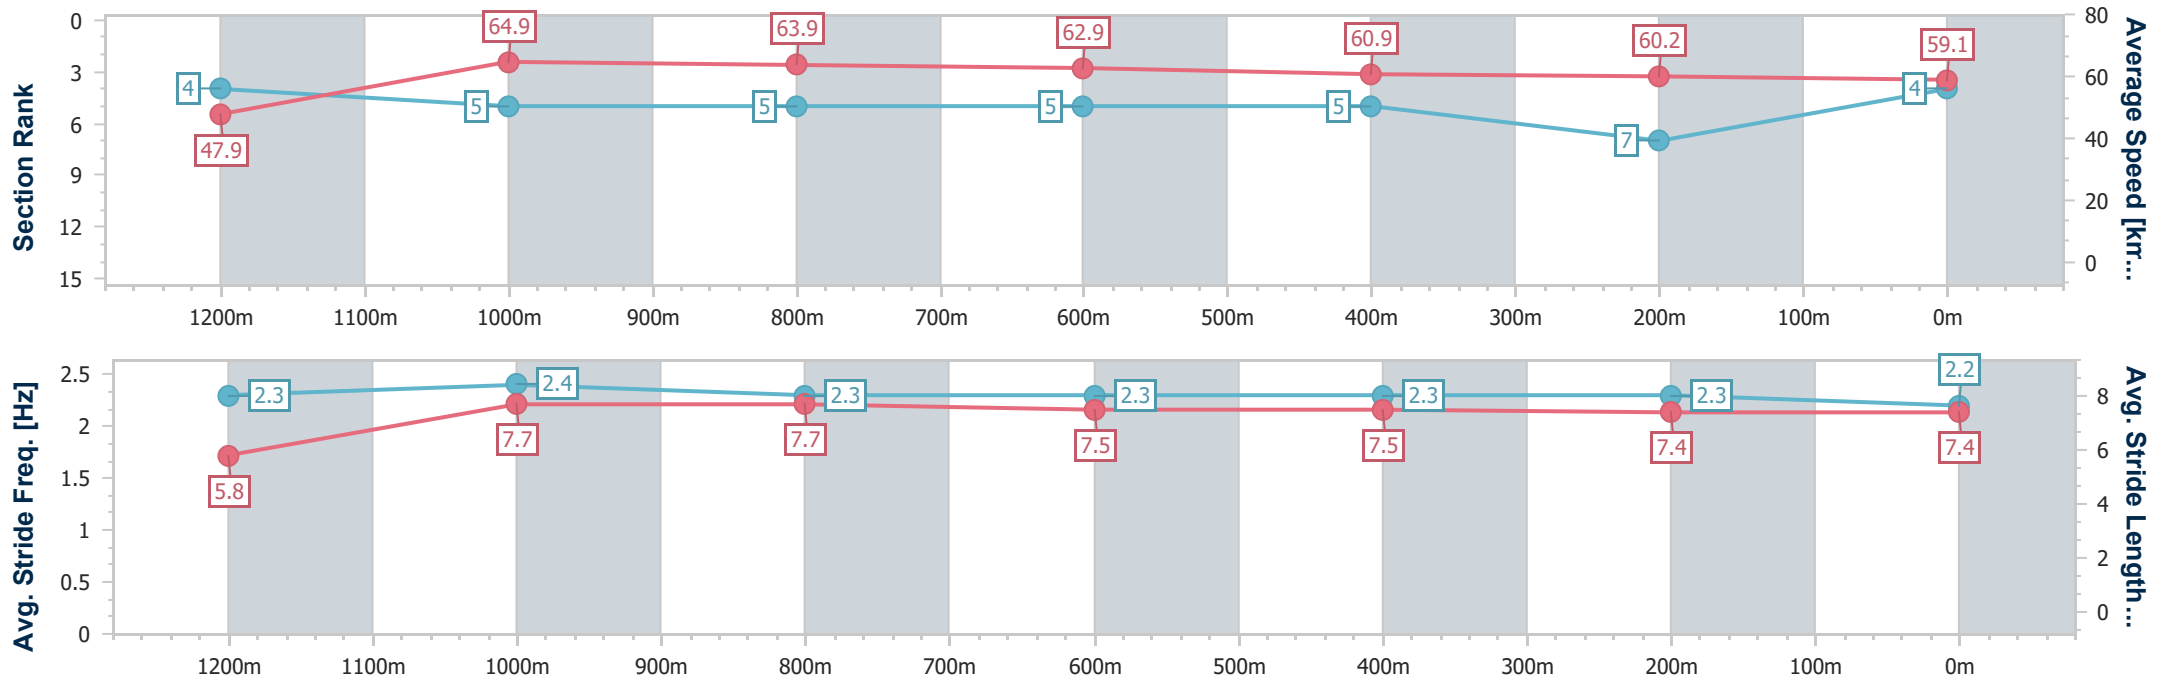

- [ ] Ranking at each section and finish
- .-.- No data available at this section
- NA No data available

Horse/Jockey Name	Autumn Song
Final Rank	4
Fastest Section Time (Section)	0:11.12 (1200m)
Top Speed [km/h] (Section)	66.2 (1200m)
Race State	Finished

### Ipswich QLD Professional

Race 2: GREAT NORTHERN Maiden Handicap - 1350m

02 August 2024 - 13:11

Track Rating: Good 4, Weather: Fine, Rail Position: +3m Entire

Section	Overall	1200m	1000m	800m	600m	400m	200m
Section Times	1:21.13 [4] (0:11.28)	1:09.85 [4] (0:11.12)	0:58.73 [5] (0:11.28)	0:47.45 [5] (0:11.45)	0:36.00 [5] (0:11.81)	0:24.19 [5] (0:12.03)	0:12.16 [7] (0:12.16)
Average Speed [km/h]	47.9	64.9	63.9	62.9	60.9	60.2	59.1
Top Speed [km/h]	63.3	66.2	64.7	65.3	61.5	61.3	61.1
Avg. Dist. to Rail [m]	1.5	0.2	0.2	0.1	0.3	2.0	4.8
Avg. Stride Freq. [Hz]	2.3	2.4	2.3	2.3	2.3	2.3	2.2
Avg. Stride Length [m]	5.8	7.7	7.7	7.5	7.5	7.4	7.4