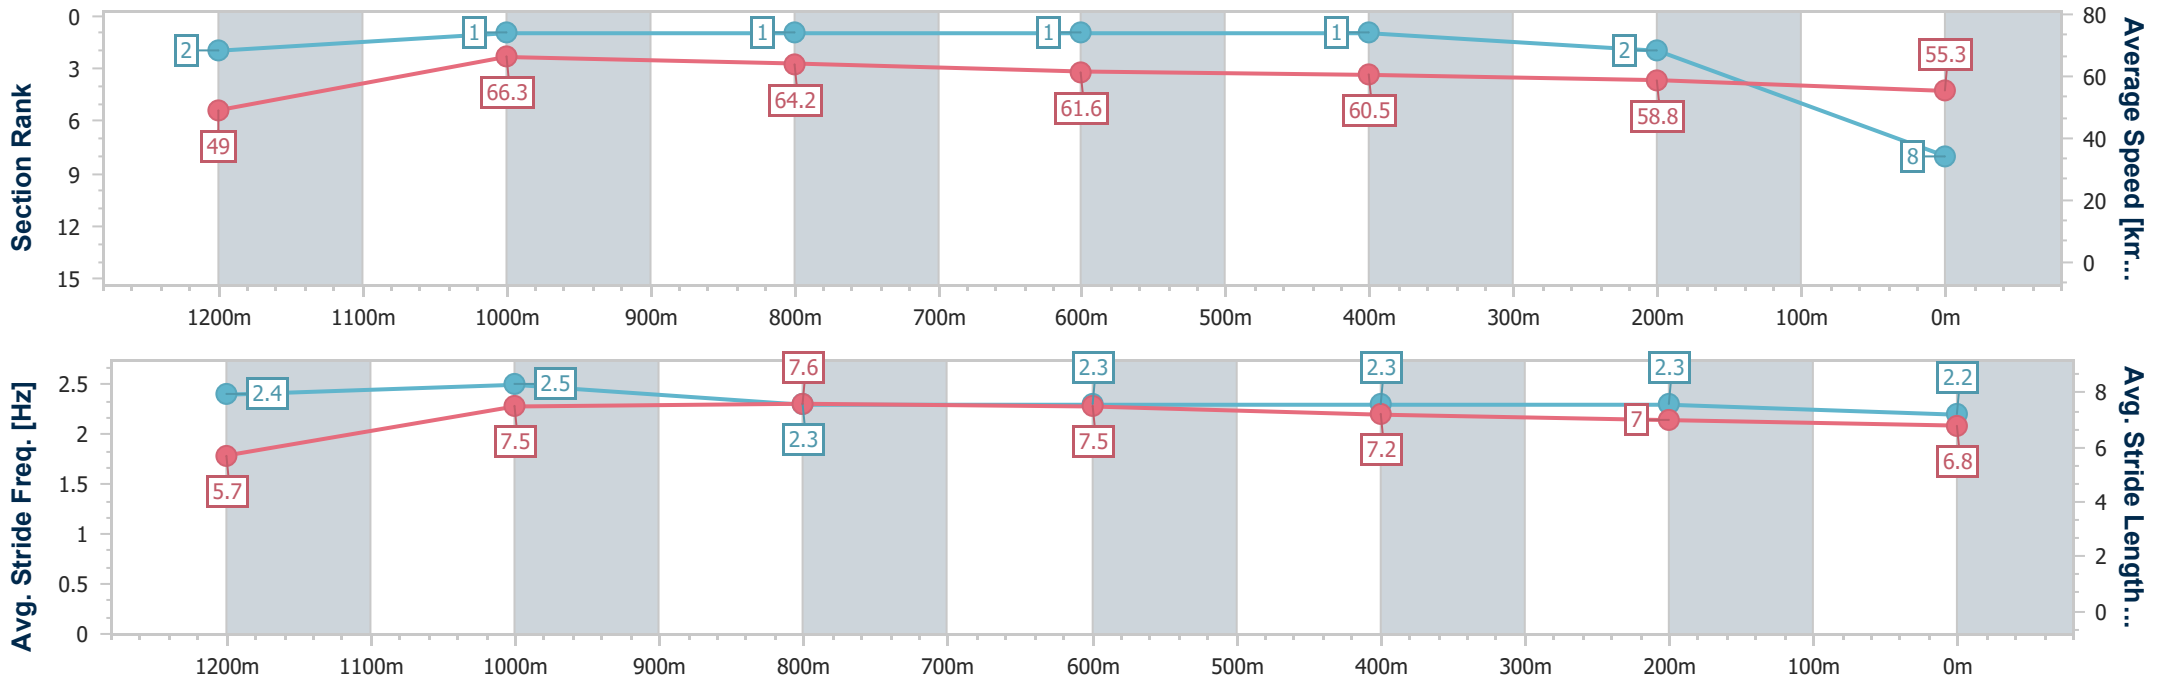

- [ ] Ranking at each section and finish
- .-.- No data available at this section
- NA No data available

Horse/Jockey Name	Deep Dawn
Final Rank	8
Fastest Section Time (Section)	0:10.86 (1200m)
Top Speed [km/h] (Section)	67.3 (1200m)
Race State	Finished

### Ipswich QLD Professional

Race 2: GREAT NORTHERN Maiden Handicap - 1350m

02 August 2024 - 13:11

Track Rating: Good 4, Weather: Fine, Rail Position: +3m Entire

Section	Overall	1200m	1000m	800m	600m	400m	200m
Section Times	1:21.66 [8] (0:11.02)	1:10.64 [2] (0:10.86)	0:59.78 [1] (0:11.20)	0:48.58 [1] (0:11.59)	0:36.99 [1] (0:11.81)	0:25.18 [1] (0:12.17)	0:13.01 [2] (0:13.01)
Average Speed [km/h]	49.0	66.3	64.2	61.6	60.5	58.8	55.3
Top Speed [km/h]	66.5	67.3	65.8	62.9	61.3	60.9	56.7
Avg. Dist. to Rail [m]	0.7	0.3	0.5	1.3	1.8	1.7	1.8
Avg. Stride Freq. [Hz]	2.4	2.5	2.3	2.3	2.3	2.3	2.2
Avg. Stride Length [m]	5.7	7.5	7.6	7.5	7.2	7.0	6.8

- [ ] Ranking at each section and finish
- .-.- No data available at this section
- NA No data available

Horse/Jockey Name	Ready To Mingle
Final Rank	9
Fastest Section Time (Section)	0:11.04 (1200m)
Top Speed [km/h] (Section)	66.1 (Overall)
Race State	Finished