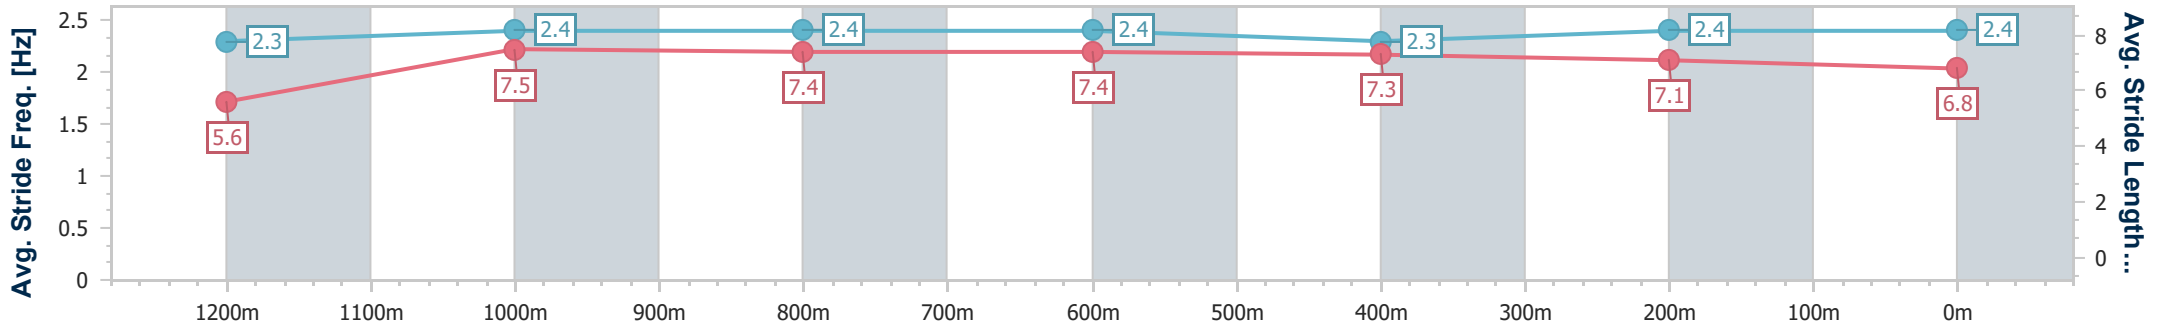

### Ipswich QLD Professional

Race 2: GREAT NORTHERN Maiden Handicap - 1350m

02 August 2024 - 13:11

Track Rating: Good 4, Weather: Fine, Rail Position: +3m Entire

Section	Overall	1200m	1000m	800m	600m	400m	200m
Section Times	1:21.13 [3] (0:11.64)	1:09.49 [8] (0:11.24)	0:58.25 [8] (0:11.18)	0:47.07 [8] (0:11.32)	0:35.75 [8] (0:11.86)	0:23.89 [8] (0:11.82)	0:12.07 [8] (0:12.07)
Average Speed [km/h]	46.4	64.2	64.3	63.4	60.7	61.3	59.6
Top Speed [km/h]	63.2	66.4	65.9	64.5	62.5	62.5	62.0
Avg. Dist. to Rail [m]	2.7	0.6	0.3	0.5	0.3	2.2	7.2
Avg. Stride Freq. [Hz]	2.3	2.4	2.4	2.4	2.3	2.4	2.4
Avg. Stride Length [m]	5.6	7.5	7.4	7.4	7.3	7.1	6.8

- [ ] Ranking at each section and finish
- .-.- No data available at this section
- NA No data available

Horse/Jockey Name	Autumn Song
Final Rank	4
Fastest Section Time (Section)	0:11.12 (1200m)
Top Speed [km/h] (Section)	66.2 (1200m)
Race State	Finished