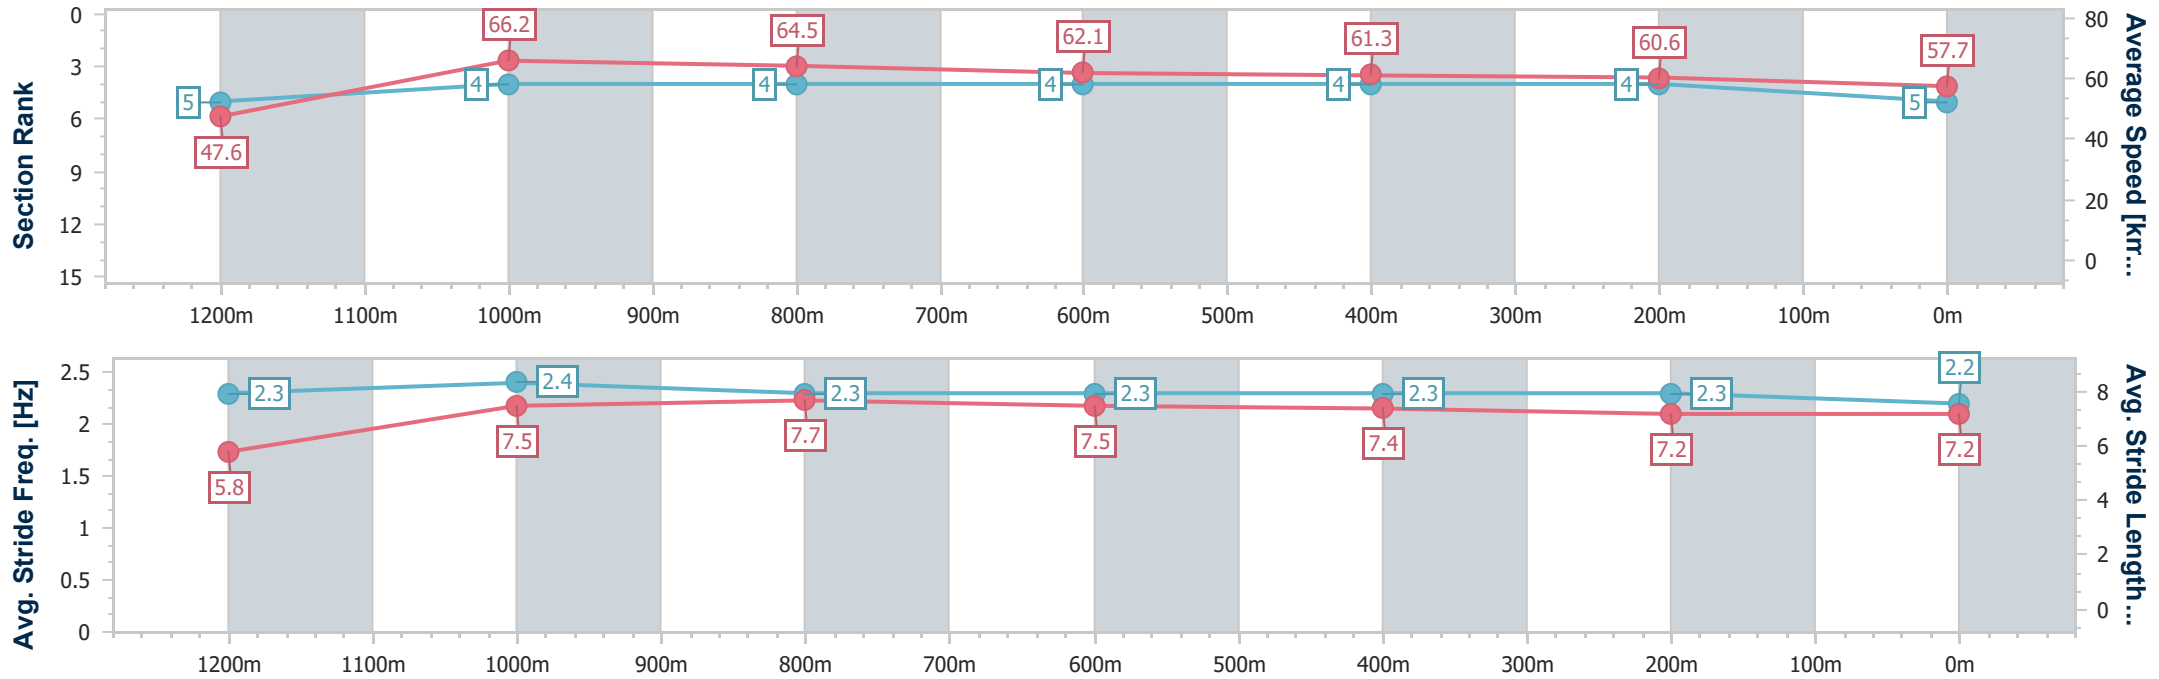

### Ipswich QLD Professional

Race 2: GREAT NORTHERN Maiden Handicap - 1350m

02 August 2024 - 13:11

Track Rating: Good 4, Weather: Fine, Rail Position: +3m Entire

Section	Overall	1200m	1000m	800m	600m	400m	200m
Section Times	1:21.20 [5] (0:11.33)	1:09.87 [5] (0:10.87)	0:59.00 [4] (0:11.22)	0:47.78 [4] (0:11.58)	0:36.20 [4] (0:11.78)	0:24.42 [4] (0:11.93)	0:12.49 [4] (0:12.49)
Average Speed [km/h]	47.6	66.2	64.5	62.1	61.3	60.6	57.7
Top Speed [km/h]	64.9	68.3	65.7	63.8	61.7	61.6	59.9
Avg. Dist. to Rail [m]	6.4	2.0	0.4	0.2	0.4	2.4	8.8
Avg. Stride Freq. [Hz]	2.3	2.4	2.3	2.3	2.3	2.3	2.2
Avg. Stride Length [m]	5.8	7.5	7.7	7.5	7.4	7.2	7.2

- [ ] Ranking at each section and finish
- .-.- No data available at this section
- NA No data available

Horse/Jockey Name	Power Ace
Final Rank	6
Fastest Section Time (Section)	0:10.89 (1200m)
Top Speed [km/h] (Section)	67.1 (1200m)
Race State	Finished