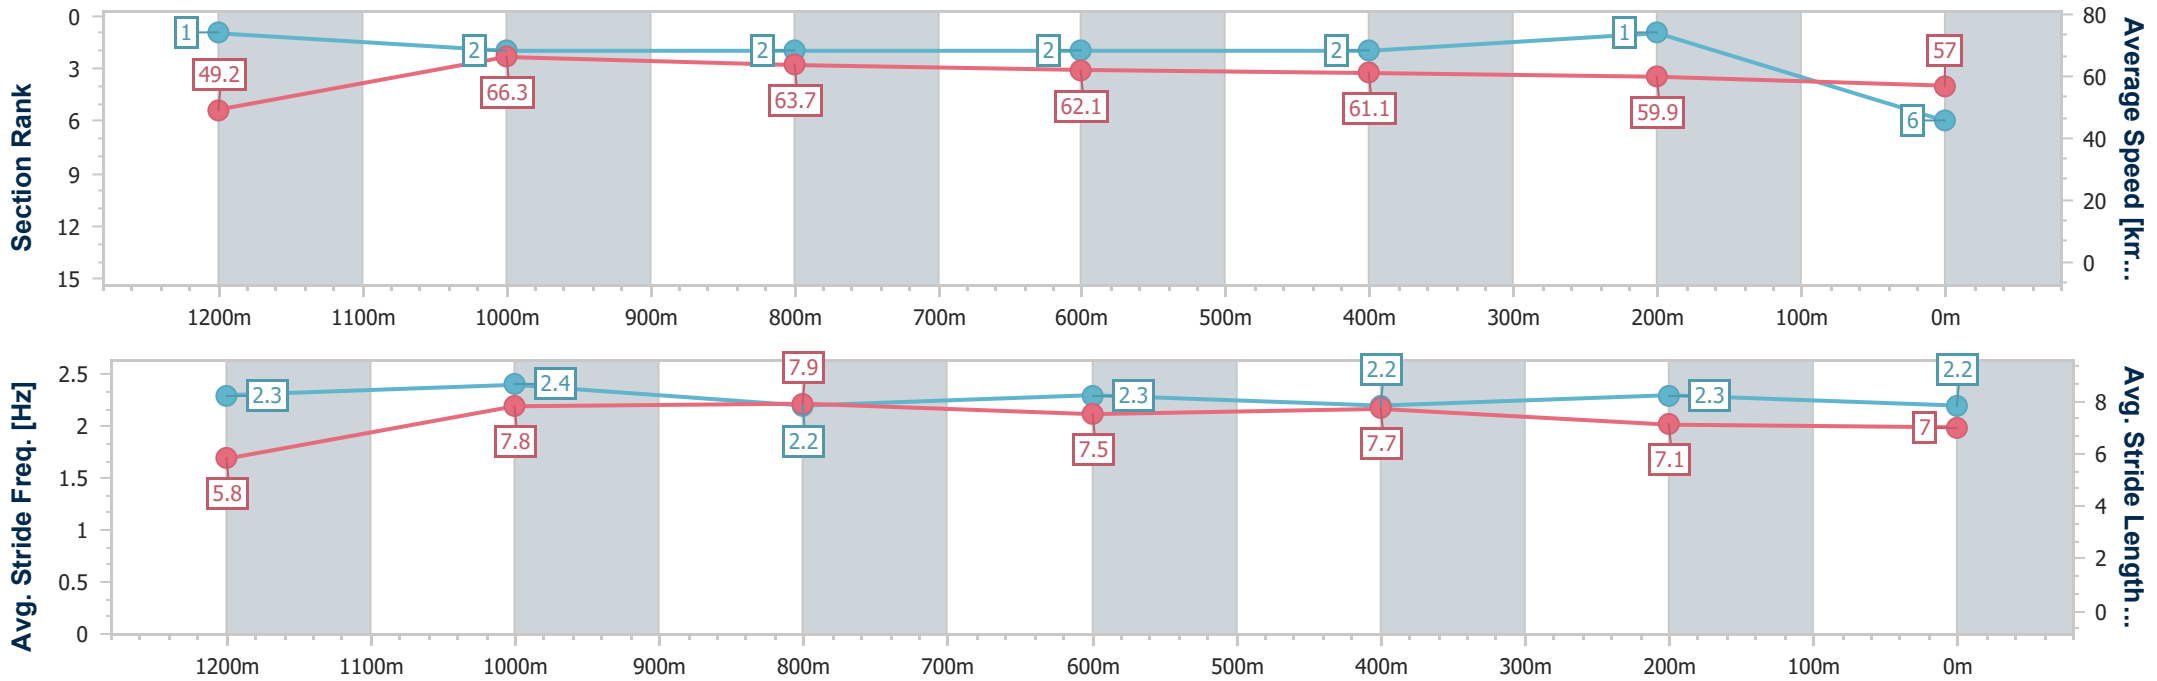

- [ ] Ranking at each section and finish
- .-.- No data available at this section
- NA No data available

Horse/Jockey Name	Power Ace
Final Rank	6
Fastest Section Time (Section)	0:10.89 (1200m)
Top Speed [km/h] (Section)	67.1 (1200m)
Race State	Finished

### Ipswich QLD Professional

Race 2: GREAT NORTHERN Maiden Handicap - 1350m

02 August 2024 - 13:11

Track Rating: Good 4, Weather: Fine, Rail Position: +3m Entire

Section	Overall	1200m	1000m	800m	600m	400m	200m
Section Times	1:21.28 [6] (0:11.01)	1:10.27 [1] (0:10.89)	0:59.38 [2] (0:11.28)	0:48.10 [2] (0:11.60)	0:36.50 [2] (0:11.82)	0:24.68 [2] (0:12.04)	0:12.64 [1] (0:12.64)
Average Speed [km/h]	49.2	66.3	63.7	62.1	61.1	59.9	57.0
Top Speed [km/h]	65.9	67.1	65.1	64.1	62.1	62.0	59.2
Avg. Dist. to Rail [m]	4.4	3.5	0.5	0.2	0.4	1.1	0.9
Avg. Stride Freq. [Hz]	2.3	2.4	2.2	2.3	2.2	2.3	2.2
Avg. Stride Length [m]	5.8	7.8	7.9	7.5	7.7	7.1	7.0

- [ ] Ranking at each section and finish
- .-.- No data available at this section
- NA No data available

Horse/Jockey Name	Our Bling
Final Rank	7
Fastest Section Time (Section)	0:11.27 (1000m)
Top Speed [km/h] (Section)	65.1 (1000m)
Race State	Finished