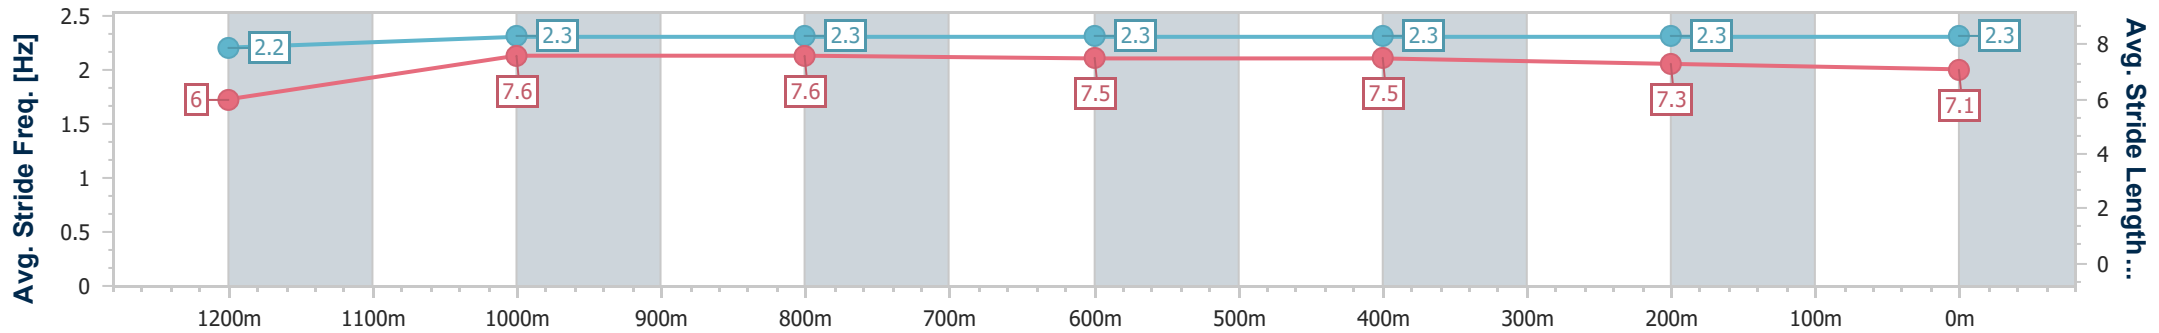

### Ipswich QLD Professional

Race 2: GREAT NORTHERN Maiden Handicap - 1350m

02 August 2024 - 13:11

Track Rating: Good 4, Weather: Fine, Rail Position: +3m Entire

Section	Overall	1200m	1000m	800m	600m	400m	200m
Section Times	1:20.87 [1] (0:11.41)	1:09.46 [7] (0:11.24)	0:58.22 [7] (0:11.34)	0:46.88 [7] (0:11.36)	0:35.52 [7] (0:11.80)	0:23.72 [7] (0:11.71)	0:12.01 [6]
Average Speed [km/h]	47.3	64.2	63.3	63.4	60.8	61.1	60.0
Top Speed [km/h]	64.1	64.8	64.6	64.2	61.6	62.0	60.6
Avg. Dist. to Rail [m]	1.1	1.4	0.5	0.8	1.0	0.8	2.0
Avg. Stride Freq. [Hz]	2.2	2.3	2.3	2.3	2.3	2.3	2.3
Avg. Stride Length [m]	6.0	7.6	7.6	7.5	7.5	7.3	7.1