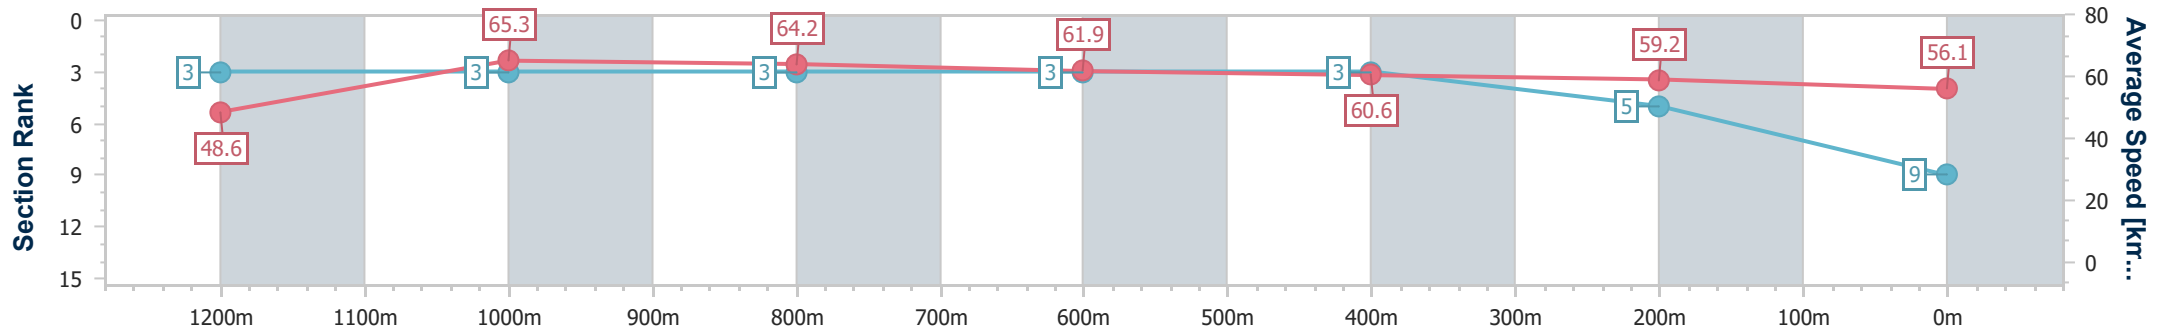

- [ ] Ranking at each section and finish
- .-.- No data available at this section
- NA No data available

Horse/Jockey Name	Ready To Mingle
Final Rank	9
Fastest Section Time (Section)	0:11.04 (1200m)
Top Speed [km/h] (Section)	66.1 (Overall)
Race State	Finished

### Ipswich QLD Professional

Race 2: GREAT NORTHERN Maiden Handicap - 1350m

02 August 2024 - 13:11

Track Rating: Good 4, Weather: Fine, Rail Position: +3m Entire

Section	Overall	1200m	1000m	800m	600m	400m	200m
Section Times	1:21.67 [9] (0:11.09)	1:10.58 [3] (0:11.04)	0:59.54 [3] (0:11.23)	0:48.31 [3] (0:11.55)	0:36.76 [3] (0:11.84)	0:24.92 [3] (0:12.09)	0:12.83 [5] (0:12.83)
Average Speed [km/h]	48.6	65.3	64.2	61.9	60.6	59.2	56.1
Top Speed [km/h]	66.1	65.7	65.1	63.2	61.1	60.7	56.7
Avg. Dist. to Rail [m]	1.6	0.9	0.4	1.0	1.3	1.5	0.6
Avg. Stride Freq. [Hz]	2.3	2.3	2.3	2.2	2.2	2.3	2.2
Avg. Stride Length [m]	5.9	7.9	7.9	7.7	7.6	7.3	7.0

- [ ] Ranking at each section and finish
- .-.- No data available at this section
- NA No data available