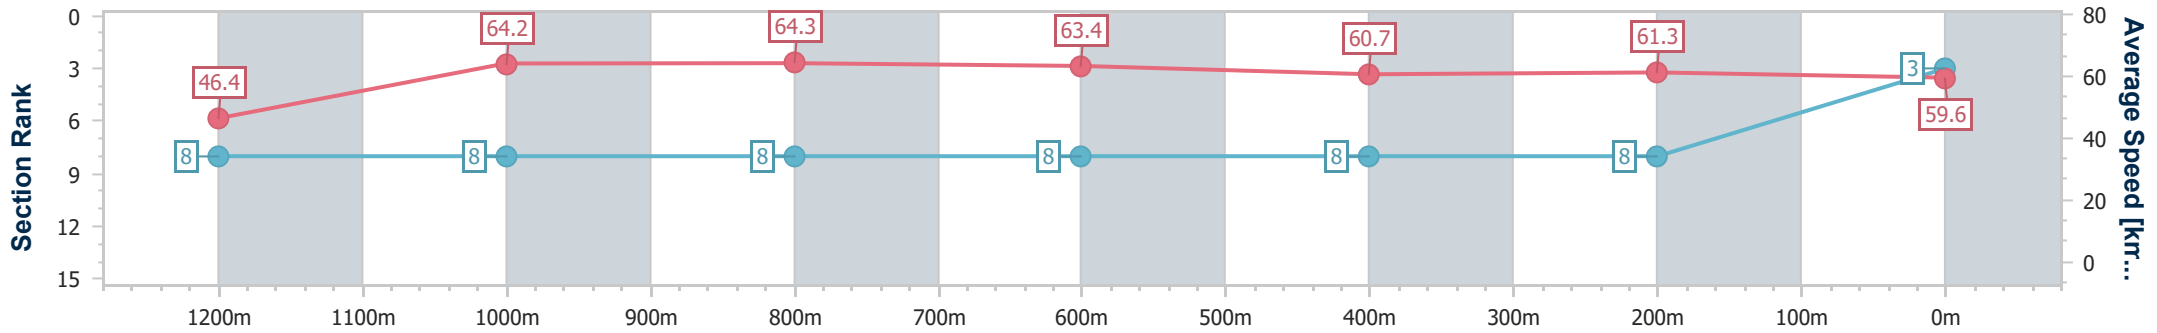

### Ipswich QLD Professional

Race 2: GREAT NORTHERN Maiden Handicap - 1350m

02 August 2024 - 13:11

Track Rating: Good 4, Weather: Fine, Rail Position: +3m Entire

Section	Overall	1200m	1000m	800m	600m	400m	200m
Section Times	1:21.13 [3] (0:11.64)	1:09.49 [8] (0:11.24)	0:58.25 [8] (0:11.18)	0:47.07 [8] (0:11.32)	0:35.75 [8] (0:11.86)	0:23.89 [8] (0:11.82)	0:12.07 [8] (0:12.07)
Average Speed [km/h]	46.4	64.2	64.3	63.4	60.7	61.3	59.6
Top Speed [km/h]	63.2	66.4	65.9	64.5	62.5	62.5	62.0
Avg. Dist. to Rail [m]	2.7	0.6	0.3	0.5	0.3	2.2	7.2
Avg. Stride Freq. [Hz]	2.3	2.4	2.4	2.4	2.3	2.4	2.4
Avg. Stride Length [m]	5.6	7.5	7.4	7.4	7.3	7.1	6.8

- [ ] Ranking at each section and finish
- .-.- No data available at this section
- NA No data available

Horse/Jockey Name	Autumn Song
Final Rank	4
Fastest Section Time (Section)	0:11.12 (1200m)
Top Speed [km/h] (Section)	66.2 (1200m)
Race State	Finished