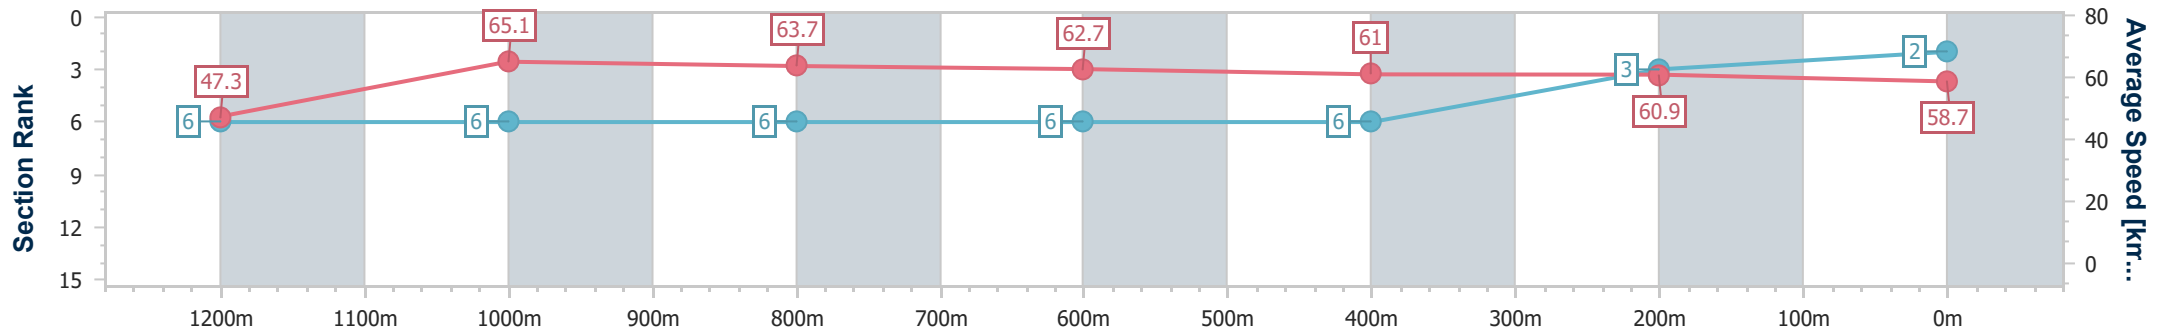

### Ipswich QLD Professional

Race 2: GREAT NORTHERN Maiden Handicap - 1350m

02 August 2024 - 13:11

Track Rating: Good 4, Weather: Fine, Rail Position: +3m Entire

Section	Overall	1200m	1000m	800m	600m	400m	200m
Section Times	1:20.98 [2] (0:11.38)	1:09.60 [6] (0:11.06)	0:58.54 [6] (0:11.30)	0:47.24 [6] (0:11.43)	0:35.81 [6] (0:11.77)	0:24.04 [6] (0:11.77)	0:12.27 [3] (0:12.27)
Average Speed [km/h]	47.3	65.1	63.7	62.7	61.0	60.9	58.7
Top Speed [km/h]	66.6	67.0	64.6	63.9	62.3	62.2	60.3
Avg. Dist. to Rail [m]	1.2	0.4	0.3	1.0	1.3	1.0	3.2
Avg. Stride Freq. [Hz]	2.3	2.4	2.3	2.3	2.3	2.4	2.3
Avg. Stride Length [m]	5.8	7.6	7.6	7.5	7.5	7.2	7.0