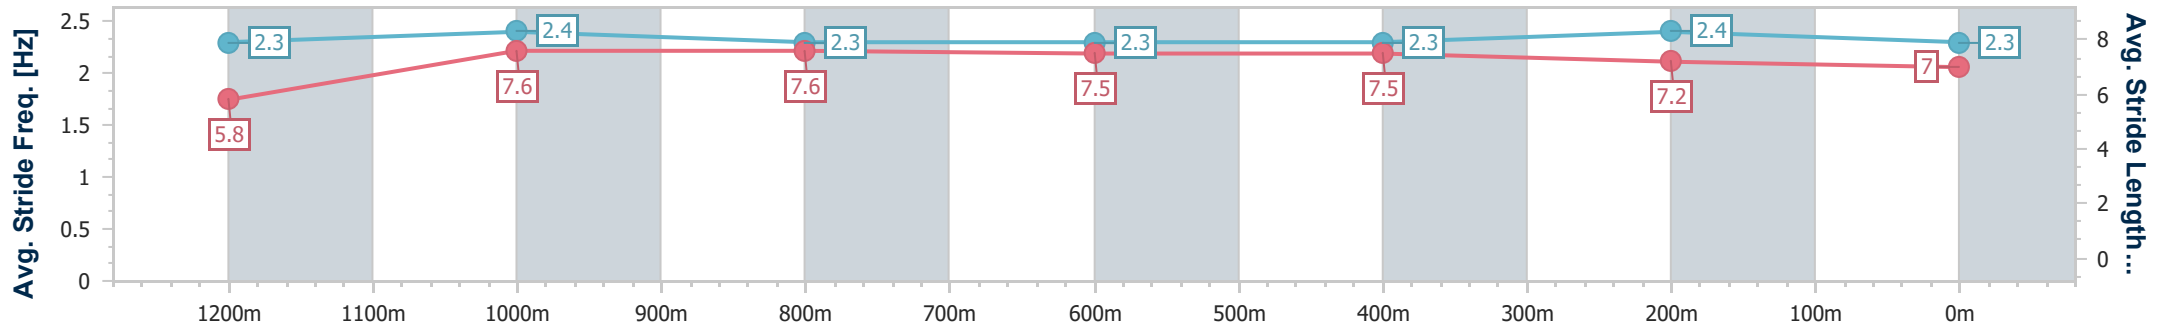

### Ipswich QLD Professional

Race 2: GREAT NORTHERN Maiden Handicap - 1350m

02 August 2024 - 13:11

Track Rating: Good 4, Weather: Fine, Rail Position: +3m Entire

Section	Overall	1200m	1000m	800m	600m	400m	200m
Section Times	1:20.98 [2] (0:11.38)	1:09.60 [6] (0:11.06)	0:58.54 [6] (0:11.30)	0:47.24 [6] (0:11.43)	0:35.81 [6] (0:11.77)	0:24.04 [6] (0:11.77)	0:12.27 [3] (0:12.27)
Average Speed [km/h]	47.3	65.1	63.7	62.7	61.0	60.9	58.7
Top Speed [km/h]	66.6	67.0	64.6	63.9	62.3	62.2	60.3
Avg. Dist. to Rail [m]	1.2	0.4	0.3	1.0	1.3	1.0	3.2
Avg. Stride Freq. [Hz]	2.3	2.4	2.3	2.3	2.3	2.4	2.3
Avg. Stride Length [m]	5.8	7.6	7.6	7.5	7.5	7.2	7.0