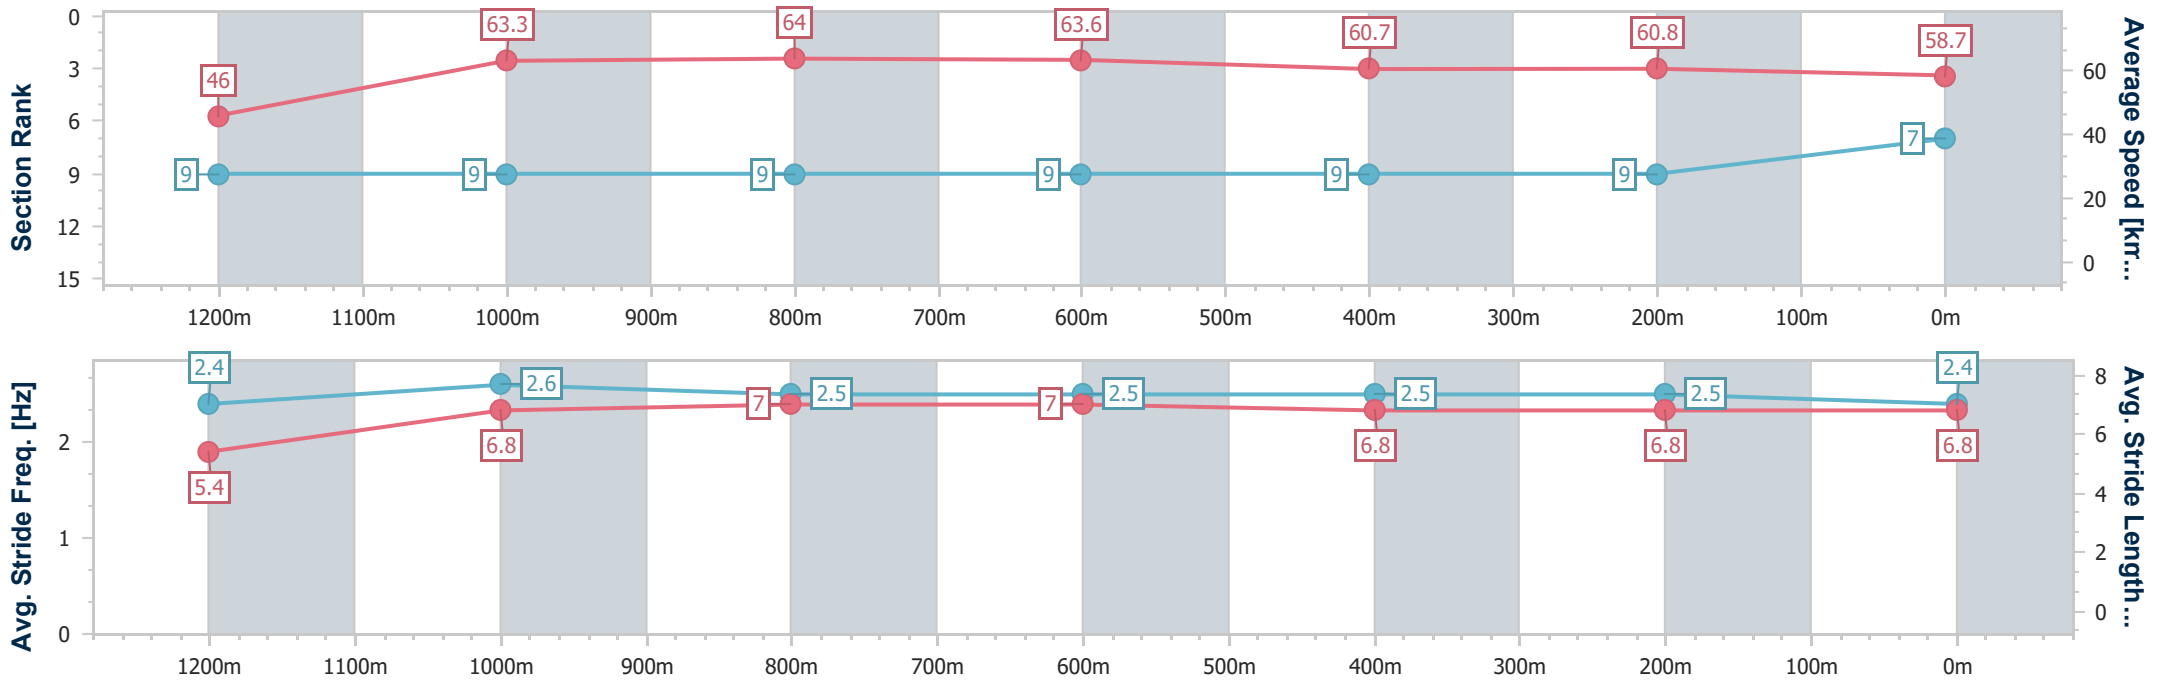

### Ipswich QLD Professional

Race 2: GREAT NORTHERN Maiden Handicap - 1350m

02 August 2024 - 13:11

Track Rating: Good 4, Weather: Fine, Rail Position: +3m Entire

Section	Overall	1200m	1000m	800m	600m	400m	200m
Section Times	1:21.64 [7] (0:11.72)	1:09.92 [9] (0:11.40)	0:58.52 [9] (0:11.27)	0:47.25 [9] (0:11.30)	0:35.95 [9] (0:11.84)	0:24.11 [9] (0:11.82)	0:12.29 [9] (0:12.29)
Average Speed [km/h]	46.0	63.3	64.0	63.6	60.7	60.8	58.7
Top Speed [km/h]	62.8	64.2	65.1	64.7	62.4	61.8	61.3
Avg. Dist. to Rail [m]	4.2	1.3	0.4	0.5	0.3	0.4	1.8
Avg. Stride Freq. [Hz]	2.4	2.6	2.5	2.5	2.5	2.5	2.4
Avg. Stride Length [m]	5.4	6.8	7.0	7.0	6.8	6.8	6.8

- [ ] Ranking at each section and finish
- .-.- No data available at this section
- NA No data available

Horse/Jockey Name	Deep Dawn
Final Rank	8
Fastest Section Time (Section)	0:10.86 (1200m)
Top Speed [km/h] (Section)	67.3 (1200m)
Race State	Finished