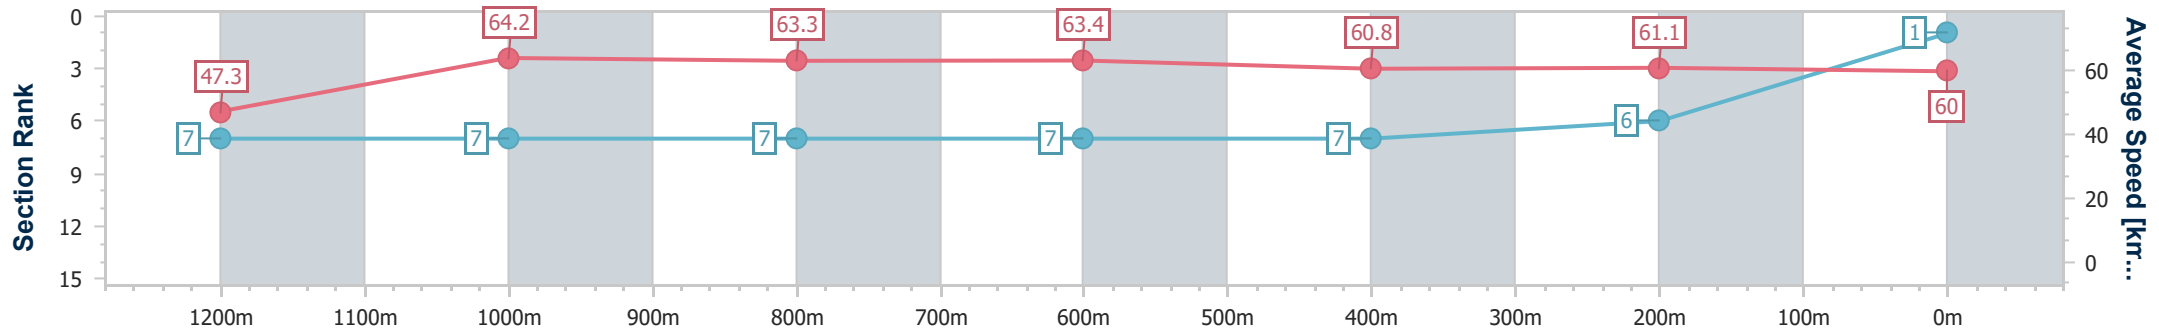

### Ipswich QLD Professional

Race 2: GREAT NORTHERN Maiden Handicap - 1350m

02 August 2024 - 13:11

Track Rating: Good 4, Weather: Fine, Rail Position: +3m Entire

Section	Overall	1200m	1000m	800m	600m	400m	200m
Section Times	1:20.87 [1] (0:11.41)	1:09.46 [7] (0:11.24)	0:58.22 [7] (0:11.34)	0:46.88 [7] (0:11.36)	0:35.52 [7] (0:11.80)	0:23.72 [7] (0:11.71)	0:12.01 [6]
Average Speed [km/h]	47.3	64.2	63.3	63.4	60.8	61.1	60.0
Top Speed [km/h]	64.1	64.8	64.6	64.2	61.6	62.0	60.6
Avg. Dist. to Rail [m]	1.1	1.4	0.5	0.8	1.0	0.8	2.0
Avg. Stride Freq. [Hz]	2.2	2.3	2.3	2.3	2.3	2.3	2.3
Avg. Stride Length [m]	6.0	7.6	7.6	7.5	7.5	7.3	7.1