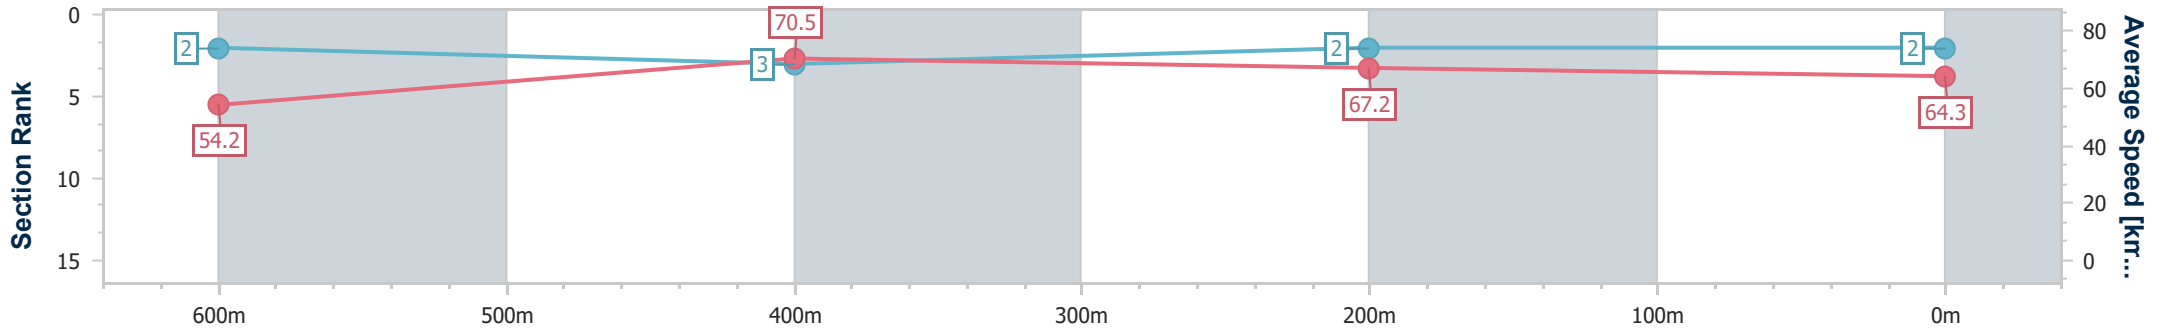

Horse/Jockey Name	Curry Legend
Final Rank	2
Fastest Section Time (Section)	0:10.13 (600m)
Top Speed [km/h] (Section)	72.0 (600m)
Race State	Finished

Ipswich QLD Professional
Race 6: QUEENSLAND THERMO KING BENCHMARK 60
Handicap - 800m

02 August 2024 - 15:33

Track Rating: Good 4, Weather: Fine, Rail Position: +3m Entire

Section	Overall	600m	400m	200m
Section Times	0:45.29 [2] (0:13.33)	0:31.96 [2] (0:10.13)	0:21.83 [3] (0:10.64)	0:11.19 [2] (0:11.19)
Average Speed [km/h]	54.2	70.5	67.2	64.3
Top Speed [km/h]	68.4	72.0	68.4	67.5
Avg. Dist. to Rail [m]	3.6	1.6	1.8	0.5
Avg. Stride Freq. [Hz]	2.6	2.7	2.6	2.5
Avg. Stride Length [m]	5.9	7.2	7.1	7.0

- [ ] Ranking at each section and finish
- -.-.- No data available at this section
- NA No data available