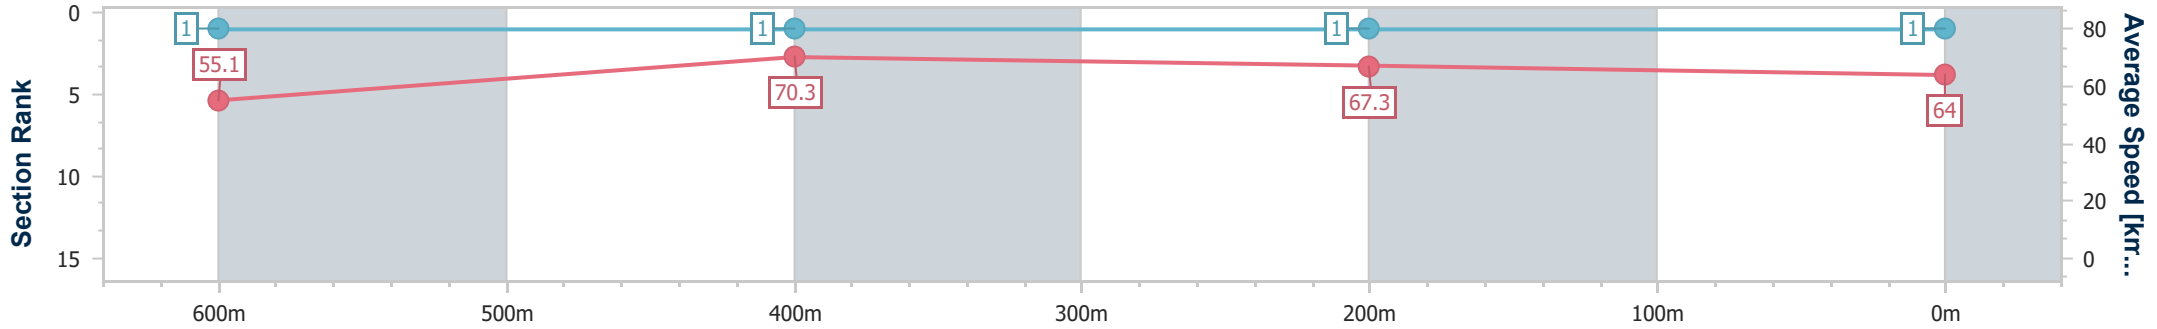

Ipswich QLD Professional
 Race 6: QUEENSLAND THERMO KING BENCHMARK 60
 Handicap - 800m

02 August 2024 - 15:33

Track Rating: Good 4, Weather: Fine, Rail Position: +3m Entire

Section	Overall	600m	400m	200m
Section Times	0:45.16 [1] (0:13.10)	0:32.06 [1] (0:10.17)	0:21.89 [1] (0:10.61)	0:11.28 [1] (0:11.28)
Average Speed [km/h]	55.1	70.3	67.3	64.0
Top Speed [km/h]	72.0	72.4	69.1	66.6
Avg. Dist. to Rail [m]	6.2	1.0	1.6	0.8
Avg. Stride Freq. [Hz]	2.5	2.6	2.6	2.5
Avg. Stride Length [m]	6.2	7.6	7.3	7.1