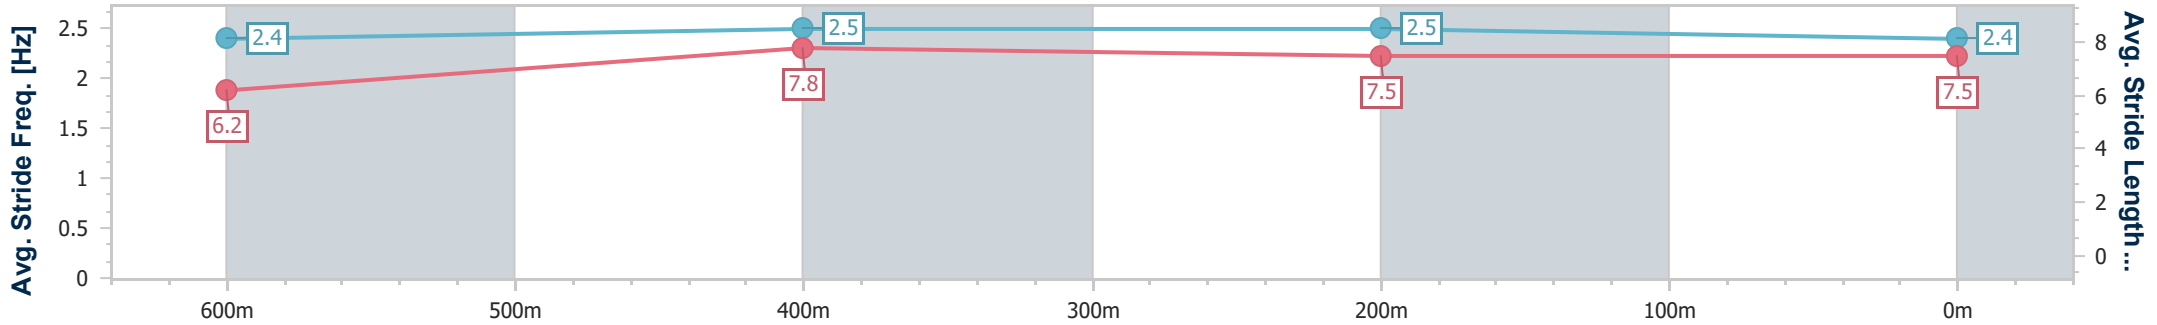

Horse/Jockey Name	Prince Of Marakesh
Final Rank	6
Fastest Section Time (Section)	0:10.32 (600m)
Top Speed [km/h] (Section)	70.6 (600m)
Race State	Finished

Ipswich QLD Professional
Race 6: QUEENSLAND THERMO KING BENCHMARK 60
Handicap - 800m

02 August 2024 - 15:33

Track Rating: Good 4, Weather: Fine, Rail Position: +3m Entire

Section	Overall	600m	400m	200m
Section Times	0:45.64 [6] (0:13.78)	0:31.86 [8] (0:10.32)	0:21.54 [8] (0:10.54)	0:11.00 [7] (0:11.00)
Average Speed [km/h]	52.2	69.3	67.6	65.5
Top Speed [km/h]	69.7	70.6	68.7	67.9
Avg. Dist. to Rail [m]	2.4	1.1	2.5	0.8
Avg. Stride Freq. [Hz]	2.4	2.5	2.5	2.4
Avg. Stride Length [m]	6.2	7.8	7.5	7.5

- [ ] Ranking at each section and finish
- -.-.- No data available at this section
- NA No data available