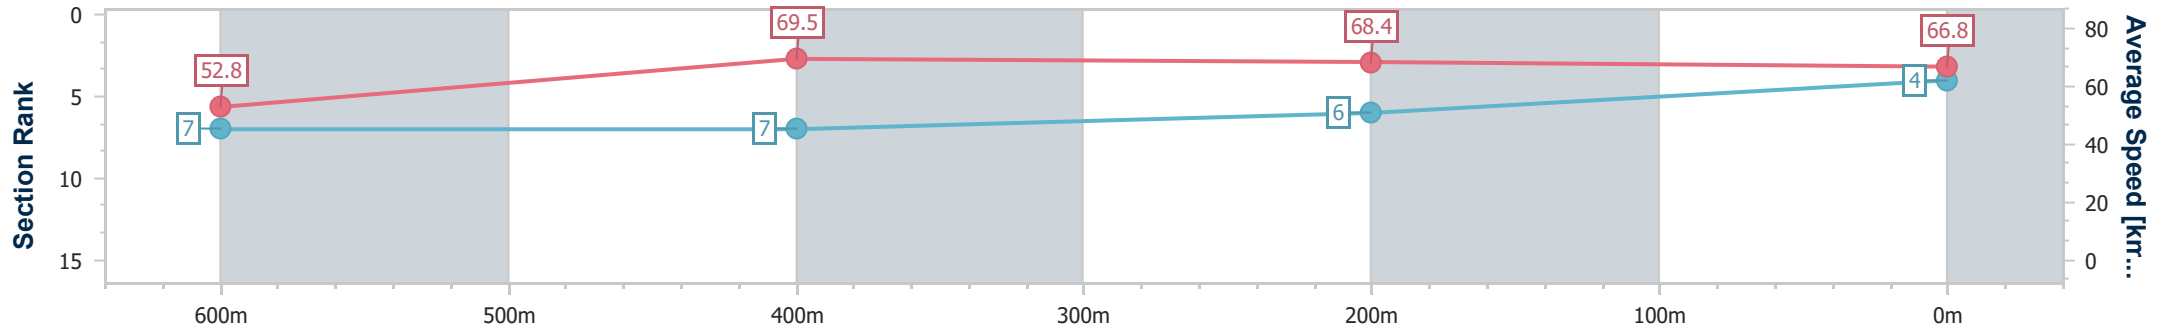

Horse/Jockey Name	Pianist
Final Rank	4
Fastest Section Time (Section)	0:10.37 (600m)
Top Speed [km/h] (Section)	71.6 (600m)
Race State	Finished

Ipswich QLD Professional
Race 6: QUEENSLAND THERMO KING BENCHMARK 60
Handicap - 800m

02 August 2024 - 15:33

Track Rating: Good 4, Weather: Fine, Rail Position: +3m Entire

Section	Overall	600m	400m	200m
Section Times	0:45.38 [4] (0:13.67)	0:31.71 [7] (0:10.37)	0:21.34 [7] (0:10.57)	0:10.77 [6] (0:10.77)
Average Speed [km/h]	52.8	69.5	68.4	66.8
Top Speed [km/h]	71.3	71.6	70.2	70.1
Avg. Dist. to Rail [m]	4.7	1.2	2.3	5.2
Avg. Stride Freq. [Hz]	2.3	2.5	2.5	2.4
Avg. Stride Length [m]	6.3	7.8	7.5	7.7

- [ ] Ranking at each section and finish
- -.-.- No data available at this section
- NA No data available