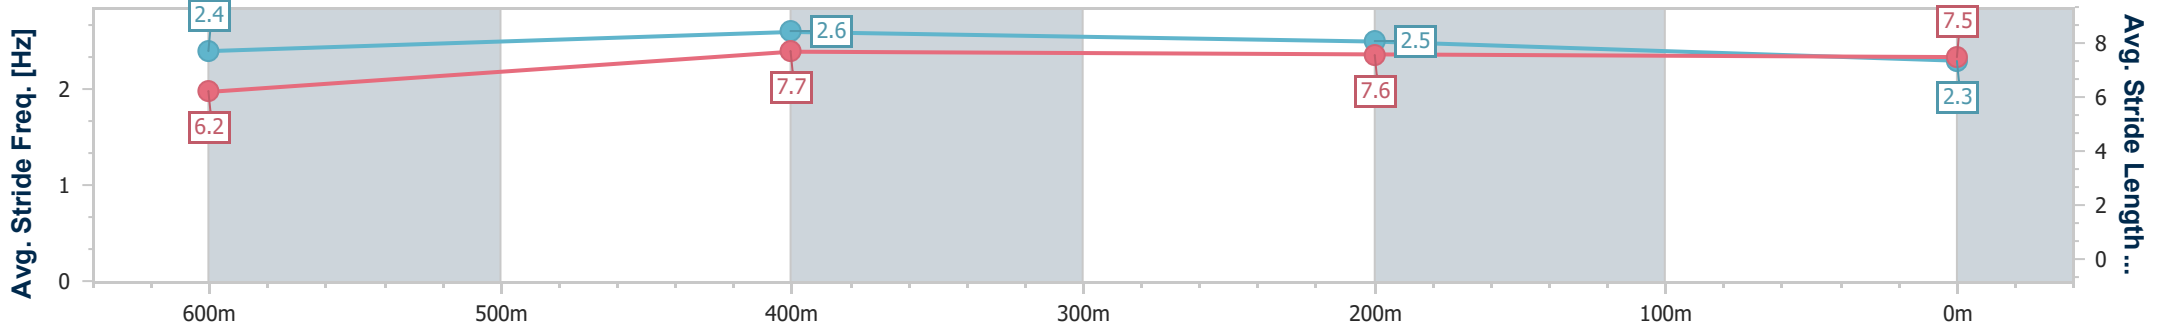

Horse/Jockey Name	Sir Carter
Final Rank	5
Fastest Section Time (Section)	0:10.13 (600m)
Top Speed [km/h] (Section)	72.7 (600m)
Race State	Finished

Ipswich QLD Professional
Race 6: QUEENSLAND THERMO KING BENCHMARK 60
Handicap - 800m

02 August 2024 - 15:33

Track Rating: Good 4, Weather: Fine, Rail Position: +3m Entire

Section	Overall	600m	400m	200m
Section Times	0:45.56 [5] (0:13.34)	0:32.22 [3] (0:10.13)	0:22.09 [4] (0:10.73)	0:11.36 [3] (0:11.36)
Average Speed [km/h]	53.9	71.4	67.1	63.4
Top Speed [km/h]	72.0	72.7	69.8	65.8
Avg. Dist. to Rail [m]	6.2	1.4	1.8	3.6
Avg. Stride Freq. [Hz]	2.4	2.6	2.5	2.3
Avg. Stride Length [m]	6.2	7.7	7.6	7.5

- [ ] Ranking at each section and finish
- -.-.- No data available at this section
- NA No data available