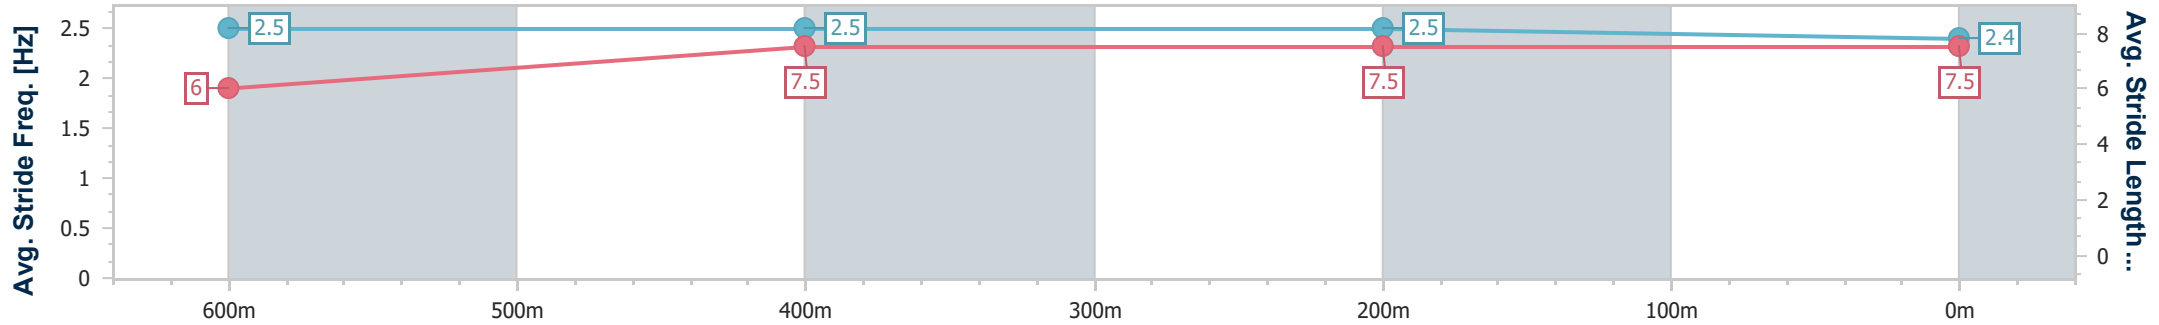

- [] Ranking at each section and finish
- .-.- No data available at this section
- NA No data available

Horse/Jockey Name	Uchi
Final Rank	9
Fastest Section Time (Section)	0:10.44 (600m)
Top Speed [km/h] (Section)	70.9 (600m)
Race State	Finished

- [] Ranking at each section and finish
- .-.- No data available at this section
- NA No data available