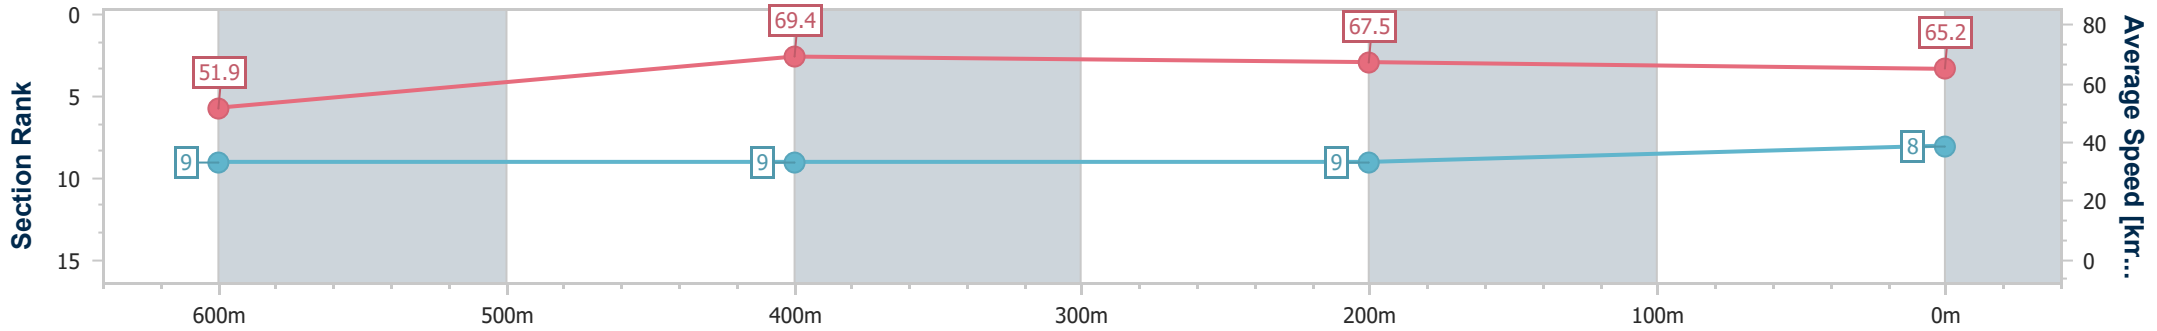

Horse/Jockey Name	Russian Diva
Final Rank	8
Fastest Section Time (Section)	0:10.41 (600m)
Top Speed [km/h] (Section)	70.7 (600m)
Race State	Finished

Ipswich QLD Professional
Race 6: QUEENSLAND THERMO KING BENCHMARK 60
Handicap - 800m

02 August 2024 - 15:33

Track Rating: Good 4, Weather: Fine, Rail Position: +3m Entire

Section	Overall	600m	400m	200m
Section Times	0:45.92 [8] (0:13.87)	0:32.05 [9] (0:10.41)	0:21.64 [9] (0:10.59)	0:11.05 [9] (0:11.05)
Average Speed [km/h]	51.9	69.4	67.5	65.2
Top Speed [km/h]	70.3	70.7	69.0	67.5
Avg. Dist. to Rail [m]	2.2	0.6	0.6	1.6
Avg. Stride Freq. [Hz]	2.4	2.5	2.5	2.4
Avg. Stride Length [m]	6.0	7.6	7.4	7.4

- [ ] Ranking at each section and finish
- -.-.- No data available at this section
- NA No data available