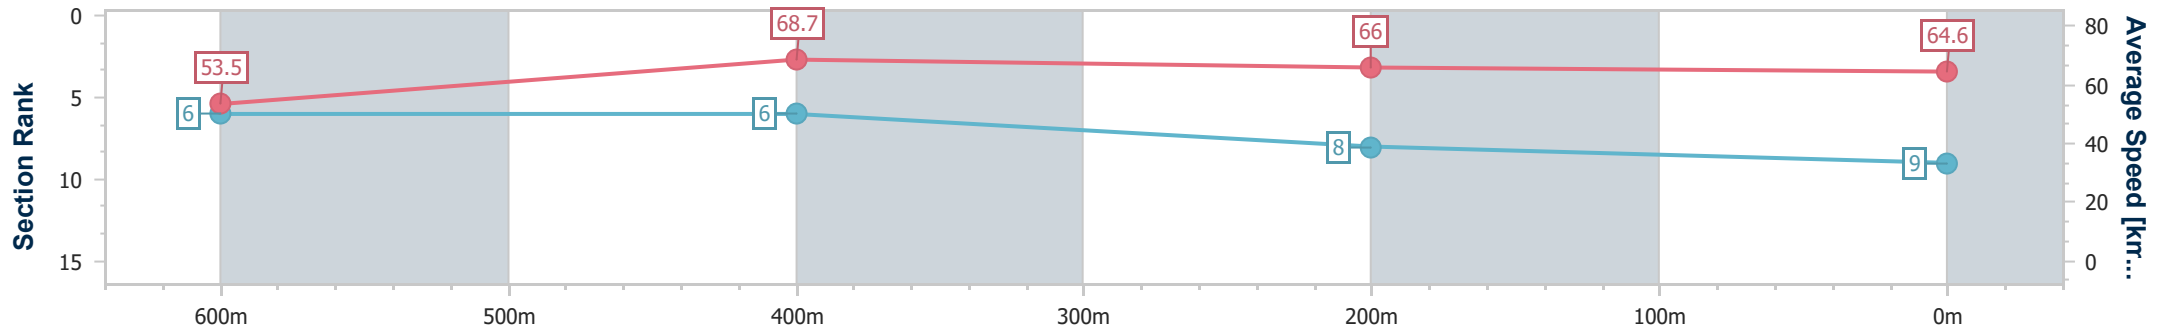

- [] Ranking at each section and finish
- .-.- No data available at this section
- NA No data available

Horse/Jockey Name	Uchi
Final Rank	9
Fastest Section Time (Section)	0:10.44 (600m)
Top Speed [km/h] (Section)	70.9 (600m)
Race State	Finished

Ipswich QLD Professional
 Race 6: QUEENSLAND THERMO KING BENCHMARK 60
 Handicap - 800m

02 August 2024 - 15:33

Track Rating: Good 4, Weather: Fine, Rail Position: +3m Entire

Section	Overall	600m	400m	200m
Section Times	0:45.95 [9] (0:13.46)	0:32.49 [6] (0:10.44)	0:22.05 [6] (0:10.93)	0:11.12 [8] (0:11.12)
Average Speed [km/h]	53.5	68.7	66.0	64.6
Top Speed [km/h]	70.1	70.9	66.3	65.9
Avg. Dist. to Rail [m]	2.0	0.5	0.9	3.1
Avg. Stride Freq. [Hz]	2.5	2.5	2.5	2.4
Avg. Stride Length [m]	6.0	7.5	7.5	7.5