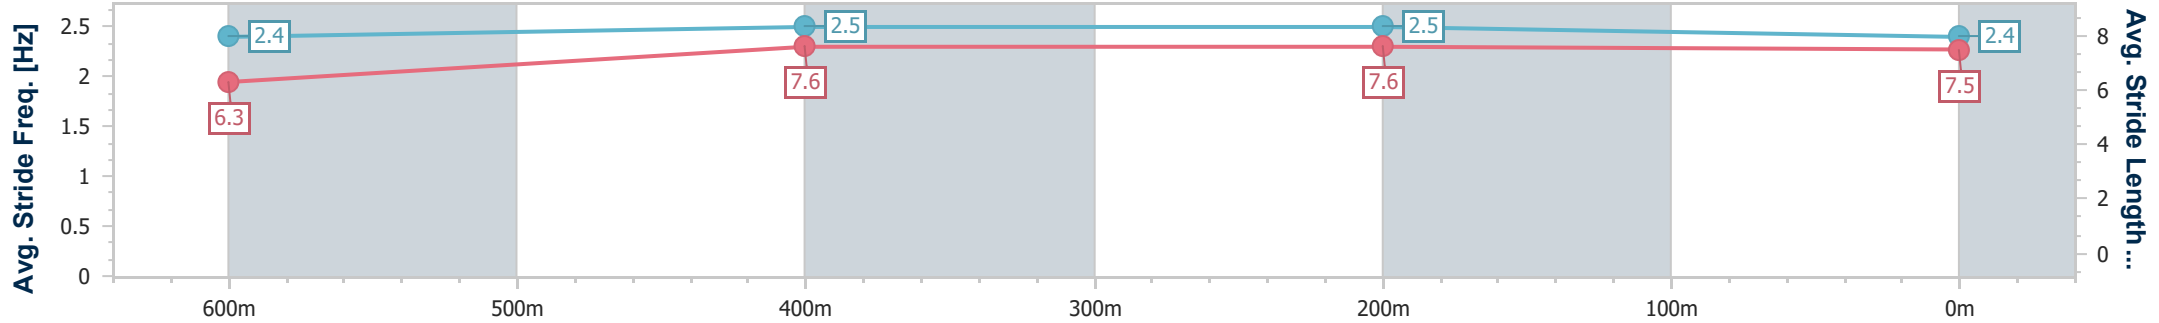

Horse/Jockey Name	Maguro
Final Rank	3
Fastest Section Time (Section)	0:10.34 (600m)
Top Speed [km/h] (Section)	70.6 (600m)
Race State	Finished

Ipswich QLD Professional
Race 6: QUEENSLAND THERMO KING BENCHMARK 60
Handicap - 800m

02 August 2024 - 15:33

Track Rating: Good 4, Weather: Fine, Rail Position: +3m Entire

Section	Overall	600m	400m	200m
Section Times	0:45.30 [3] (0:13.37)	0:31.93 [5] (0:10.34)	0:21.59 [5] (0:10.65)	0:10.94 [5] (0:10.94)
Average Speed [km/h]	53.9	69.3	67.3	65.7
Top Speed [km/h]	70.6	70.6	68.1	67.2
Avg. Dist. to Rail [m]	0.6	1.4	1.3	2.7
Avg. Stride Freq. [Hz]	2.4	2.5	2.5	2.4
Avg. Stride Length [m]	6.3	7.6	7.6	7.5

- [ ] Ranking at each section and finish
- -.-.- No data available at this section
- NA No data available