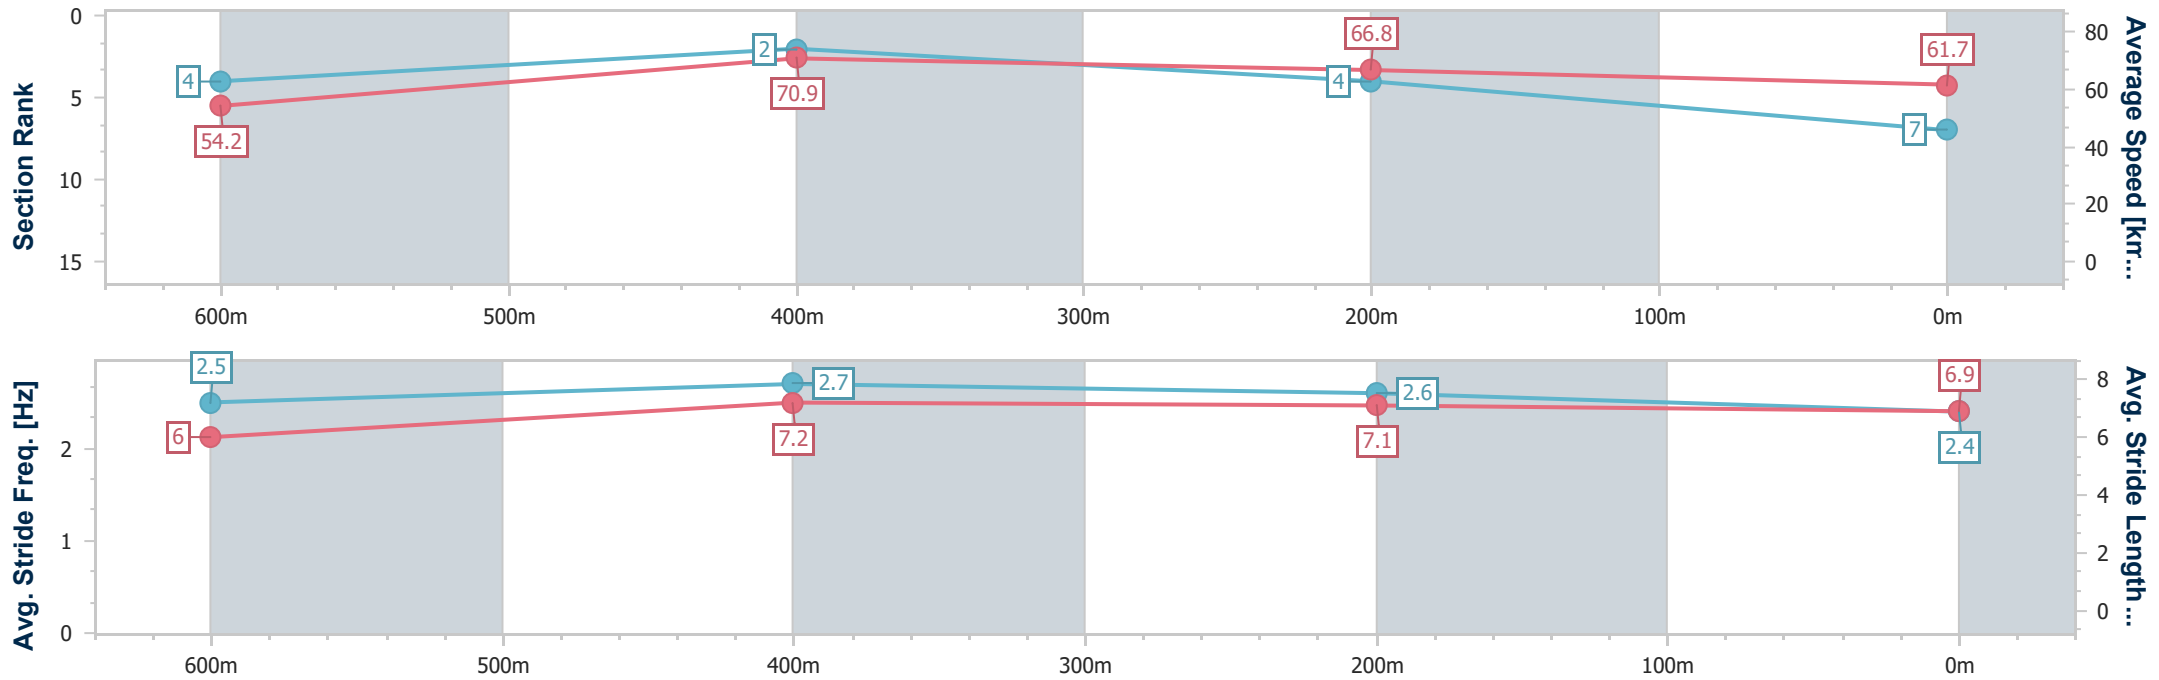

Ipswich QLD Professional
 Race 6: QUEENSLAND THERMO KING BENCHMARK 60
 Handicap - 800m

02 August 2024 - 15:33

Track Rating: Good 4, Weather: Fine, Rail Position: +3m Entire

Section	Overall	600m	400m	200m
Section Times	0:45.64 [6] (0:13.78)	0:31.86 [8] (0:10.32)	0:21.54 [8] (0:10.54)	0:11.00 [7] (0:11.00)
Average Speed [km/h]	52.2	69.3	67.6	65.5
Top Speed [km/h]	69.7	70.6	68.7	67.9
Avg. Dist. to Rail [m]	2.4	1.1	2.5	0.8
Avg. Stride Freq. [Hz]	2.4	2.5	2.5	2.4
Avg. Stride Length [m]	6.2	7.8	7.5	7.5

- [] Ranking at each section and finish
- .-.- No data available at this section
- NA No data available

Horse/Jockey Name	Songzilla
Final Rank	7
Fastest Section Time (Section)	0:10.09 (600m)
Top Speed [km/h] (Section)	72.7 (600m)
Race State	Finished

Ipswich QLD Professional
 Race 6: QUEENSLAND THERMO KING BENCHMARK 60
 Handicap - 800m

02 August 2024 - 15:33

Track Rating: Good 4, Weather: Fine, Rail Position: +3m Entire

Section	Overall	600m	400m	200m
Section Times	0:45.86 [7] (0:13.35)	0:32.51 [4] (0:10.09)	0:22.42 [2] (0:10.79)	0:11.63 [4] (0:11.63)
Average Speed [km/h]	54.2	70.9	66.8	61.7
Top Speed [km/h]	72.4	72.7	68.9	66.0
Avg. Dist. to Rail [m]	4.4	1.0	1.3	2.8
Avg. Stride Freq. [Hz]	2.5	2.7	2.6	2.4
Avg. Stride Length [m]	6.0	7.2	7.1	6.9