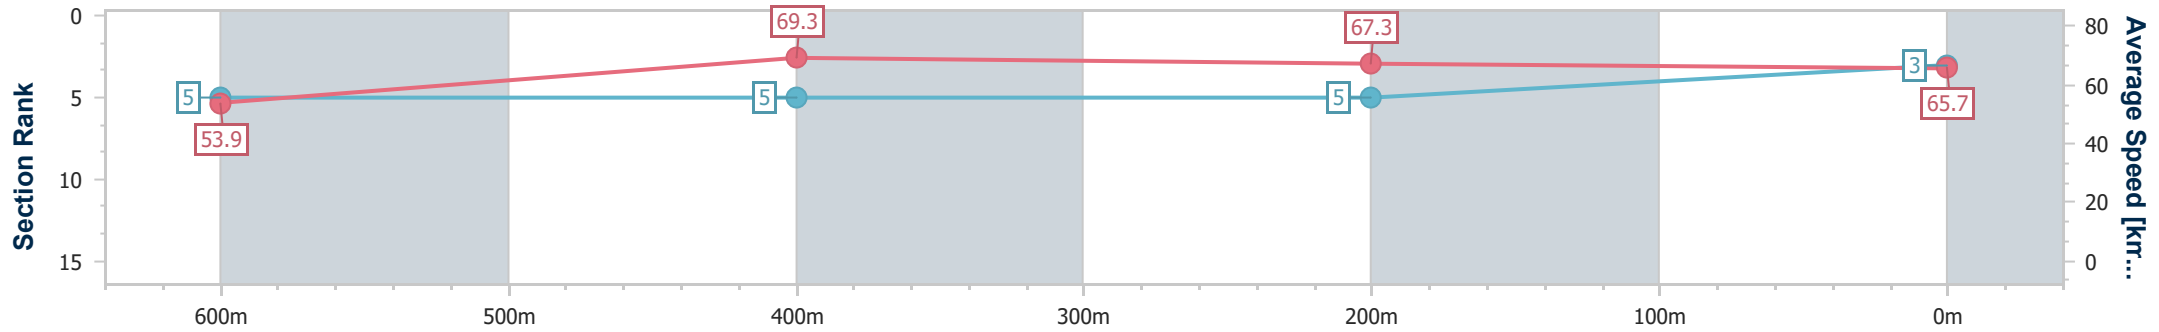

Horse/Jockey Name	Maguro
Final Rank	3
Fastest Section Time (Section)	0:10.34 (600m)
Top Speed [km/h] (Section)	70.6 (600m)
Race State	Finished

Ipswich QLD Professional
Race 6: QUEENSLAND THERMO KING BENCHMARK 60
Handicap - 800m

02 August 2024 - 15:33

Track Rating: Good 4, Weather: Fine, Rail Position: +3m Entire

Section	Overall	600m	400m	200m
Section Times	0:45.30 [3] (0:13.37)	0:31.93 [5] (0:10.34)	0:21.59 [5] (0:10.65)	0:10.94 [5] (0:10.94)
Average Speed [km/h]	53.9	69.3	67.3	65.7
Top Speed [km/h]	70.6	70.6	68.1	67.2
Avg. Dist. to Rail [m]	0.6	1.4	1.3	2.7
Avg. Stride Freq. [Hz]	2.4	2.5	2.5	2.4
Avg. Stride Length [m]	6.3	7.6	7.6	7.5

- [ ] Ranking at each section and finish
- -.-.- No data available at this section
- NA No data available