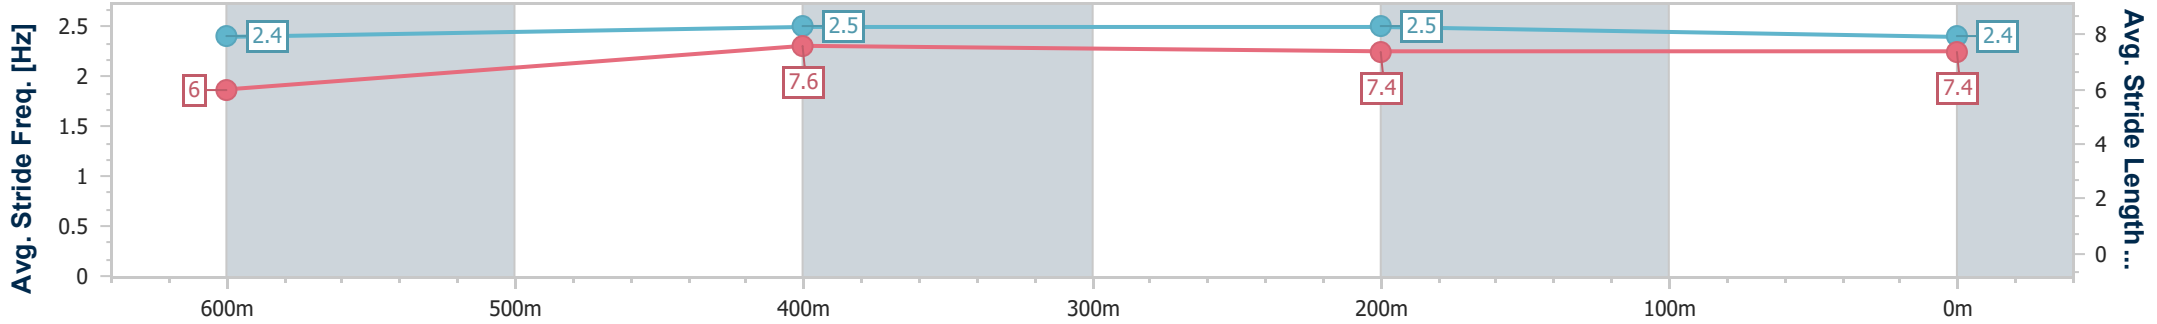

Horse/Jockey Name	Russian Diva
Final Rank	8
Fastest Section Time (Section)	0:10.41 (600m)
Top Speed [km/h] (Section)	70.7 (600m)
Race State	Finished

Ipswich QLD Professional
Race 6: QUEENSLAND THERMO KING BENCHMARK 60
Handicap - 800m

02 August 2024 - 15:33

Track Rating: Good 4, Weather: Fine, Rail Position: +3m Entire

Section	Overall	600m	400m	200m
Section Times	0:45.92 [8] (0:13.87)	0:32.05 [9] (0:10.41)	0:21.64 [9] (0:10.59)	0:11.05 [9] (0:11.05)
Average Speed [km/h]	51.9	69.4	67.5	65.2
Top Speed [km/h]	70.3	70.7	69.0	67.5
Avg. Dist. to Rail [m]	2.2	0.6	0.6	1.6
Avg. Stride Freq. [Hz]	2.4	2.5	2.5	2.4
Avg. Stride Length [m]	6.0	7.6	7.4	7.4

- [ ] Ranking at each section and finish
- -.-.- No data available at this section
- NA No data available