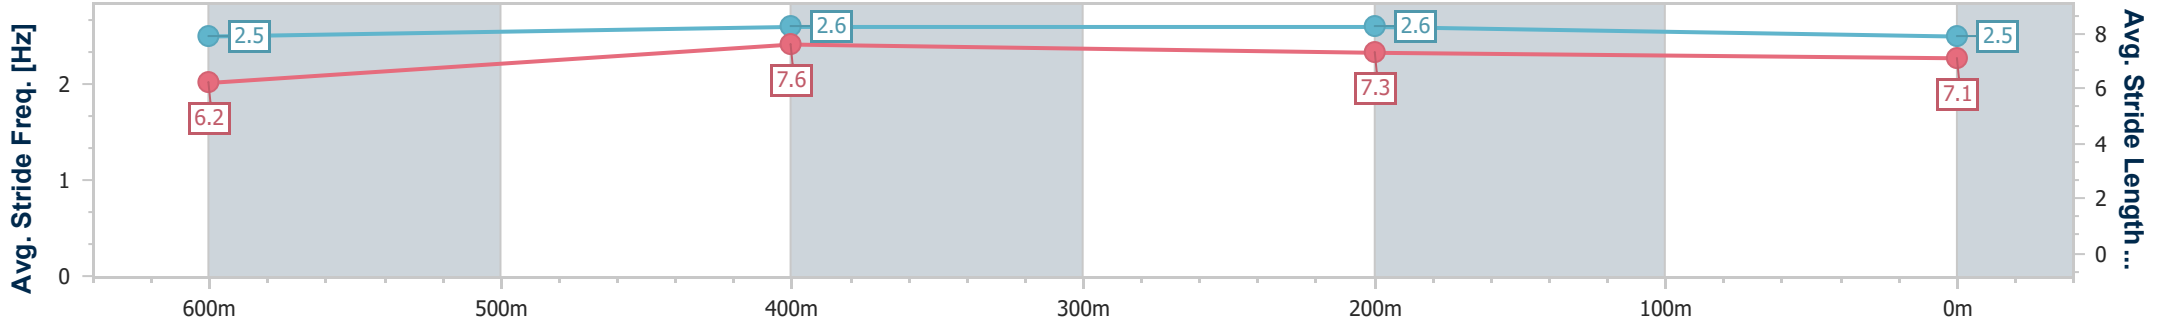

Ipswich QLD Professional
 Race 6: QUEENSLAND THERMO KING BENCHMARK 60
 Handicap - 800m

02 August 2024 - 15:33

Track Rating: Good 4, Weather: Fine, Rail Position: +3m Entire

Section	Overall	600m	400m	200m
Section Times	0:45.16 [1] (0:13.10)	0:32.06 [1] (0:10.17)	0:21.89 [1] (0:10.61)	0:11.28 [1] (0:11.28)
Average Speed [km/h]	55.1	70.3	67.3	64.0
Top Speed [km/h]	72.0	72.4	69.1	66.6
Avg. Dist. to Rail [m]	6.2	1.0	1.6	0.8
Avg. Stride Freq. [Hz]	2.5	2.6	2.6	2.5
Avg. Stride Length [m]	6.2	7.6	7.3	7.1