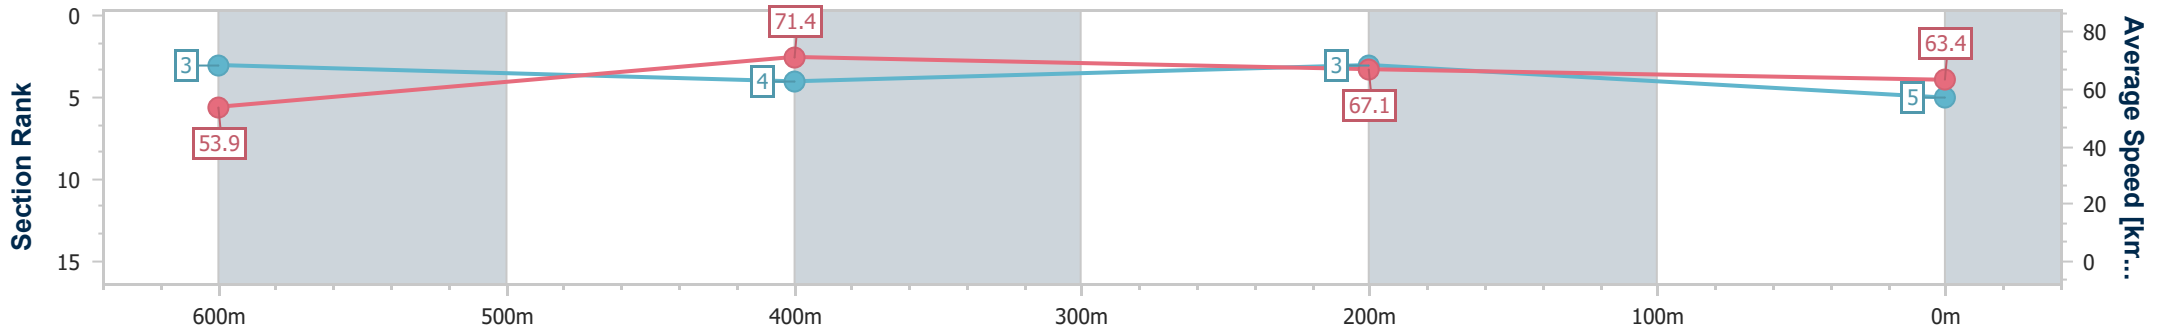

Horse/Jockey Name	Sir Carter
Final Rank	5
Fastest Section Time (Section)	0:10.13 (600m)
Top Speed [km/h] (Section)	72.7 (600m)
Race State	Finished

Ipswich QLD Professional
Race 6: QUEENSLAND THERMO KING BENCHMARK 60
Handicap - 800m

02 August 2024 - 15:33

Track Rating: Good 4, Weather: Fine, Rail Position: +3m Entire

Section	Overall	600m	400m	200m
Section Times	0:45.56 [5] (0:13.34)	0:32.22 [3] (0:10.13)	0:22.09 [4] (0:10.73)	0:11.36 [3] (0:11.36)
Average Speed [km/h]	53.9	71.4	67.1	63.4
Top Speed [km/h]	72.0	72.7	69.8	65.8
Avg. Dist. to Rail [m]	6.2	1.4	1.8	3.6
Avg. Stride Freq. [Hz]	2.4	2.6	2.5	2.3
Avg. Stride Length [m]	6.2	7.7	7.6	7.5

- [ ] Ranking at each section and finish
- -.-.- No data available at this section
- NA No data available