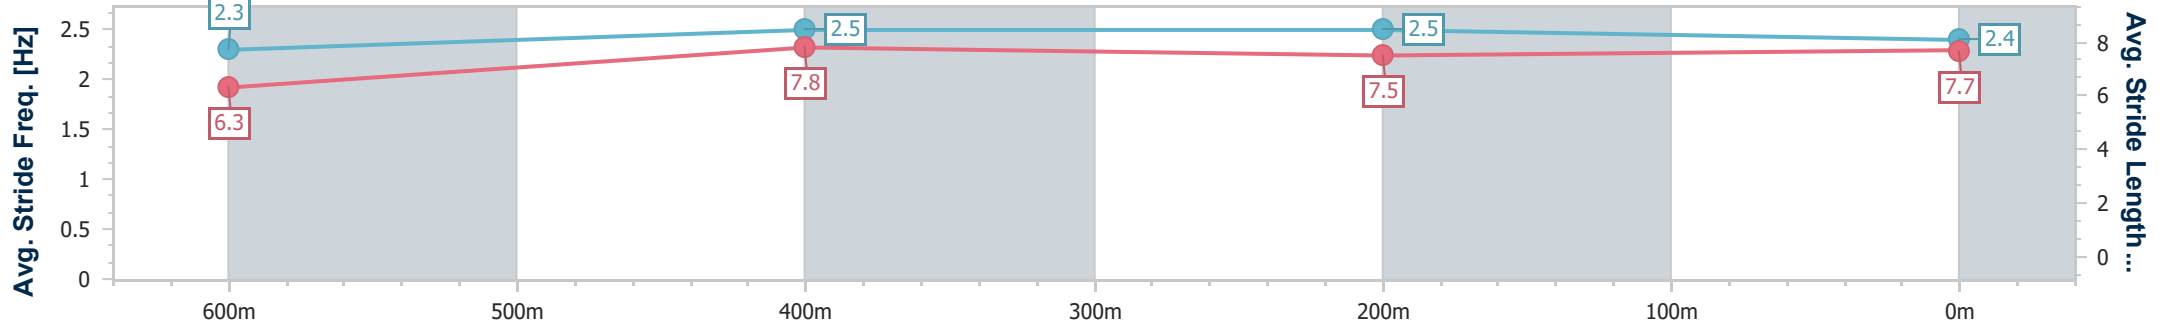

Horse/Jockey Name	Pianist
Final Rank	4
Fastest Section Time (Section)	0:10.37 (600m)
Top Speed [km/h] (Section)	71.6 (600m)
Race State	Finished

Ipswich QLD Professional
Race 6: QUEENSLAND THERMO KING BENCHMARK 60
Handicap - 800m

02 August 2024 - 15:33

Track Rating: Good 4, Weather: Fine, Rail Position: +3m Entire

Section	Overall	600m	400m	200m
Section Times	0:45.38 [4] (0:13.67)	0:31.71 [7] (0:10.37)	0:21.34 [7] (0:10.57)	0:10.77 [6] (0:10.77)
Average Speed [km/h]	52.8	69.5	68.4	66.8
Top Speed [km/h]	71.3	71.6	70.2	70.1
Avg. Dist. to Rail [m]	4.7	1.2	2.3	5.2
Avg. Stride Freq. [Hz]	2.3	2.5	2.5	2.4
Avg. Stride Length [m]	6.3	7.8	7.5	7.7

- [ ] Ranking at each section and finish
- -.-.- No data available at this section
- NA No data available