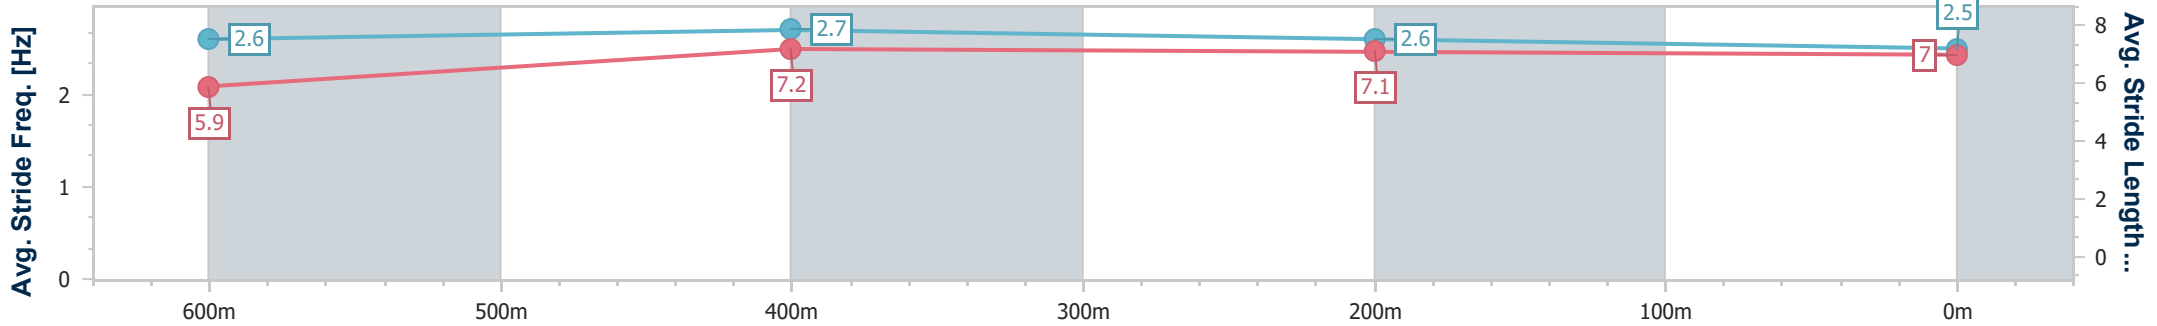

Horse/Jockey Name	Curry Legend
Final Rank	2
Fastest Section Time (Section)	0:10.13 (600m)
Top Speed [km/h] (Section)	72.0 (600m)
Race State	Finished

Ipswich QLD Professional
Race 6: QUEENSLAND THERMO KING BENCHMARK 60
Handicap - 800m

02 August 2024 - 15:33

Track Rating: Good 4, Weather: Fine, Rail Position: +3m Entire

Section	Overall	600m	400m	200m
Section Times	0:45.29 [2] (0:13.33)	0:31.96 [2] (0:10.13)	0:21.83 [3] (0:10.64)	0:11.19 [2] (0:11.19)
Average Speed [km/h]	54.2	70.5	67.2	64.3
Top Speed [km/h]	68.4	72.0	68.4	67.5
Avg. Dist. to Rail [m]	3.6	1.6	1.8	0.5
Avg. Stride Freq. [Hz]	2.6	2.7	2.6	2.5
Avg. Stride Length [m]	5.9	7.2	7.1	7.0

- [ ] Ranking at each section and finish
- -.-.- No data available at this section
- NA No data available