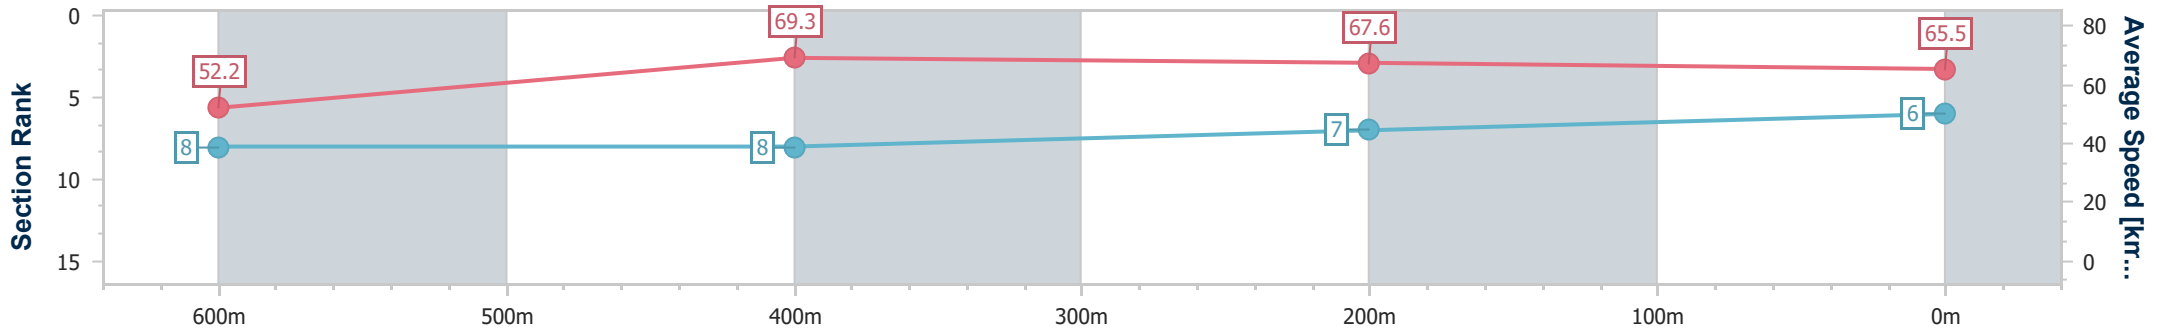

Horse/Jockey Name	Prince Of Marakesh
Final Rank	6
Fastest Section Time (Section)	0:10.32 (600m)
Top Speed [km/h] (Section)	70.6 (600m)
Race State	Finished

Ipswich QLD Professional
Race 6: QUEENSLAND THERMO KING BENCHMARK 60
Handicap - 800m

02 August 2024 - 15:33

Track Rating: Good 4, Weather: Fine, Rail Position: +3m Entire

Section	Overall	600m	400m	200m
Section Times	0:45.64 [6] (0:13.78)	0:31.86 [8] (0:10.32)	0:21.54 [8] (0:10.54)	0:11.00 [7] (0:11.00)
Average Speed [km/h]	52.2	69.3	67.6	65.5
Top Speed [km/h]	69.7	70.6	68.7	67.9
Avg. Dist. to Rail [m]	2.4	1.1	2.5	0.8
Avg. Stride Freq. [Hz]	2.4	2.5	2.5	2.4
Avg. Stride Length [m]	6.2	7.8	7.5	7.5

- [ ] Ranking at each section and finish
- -.-.- No data available at this section
- NA No data available