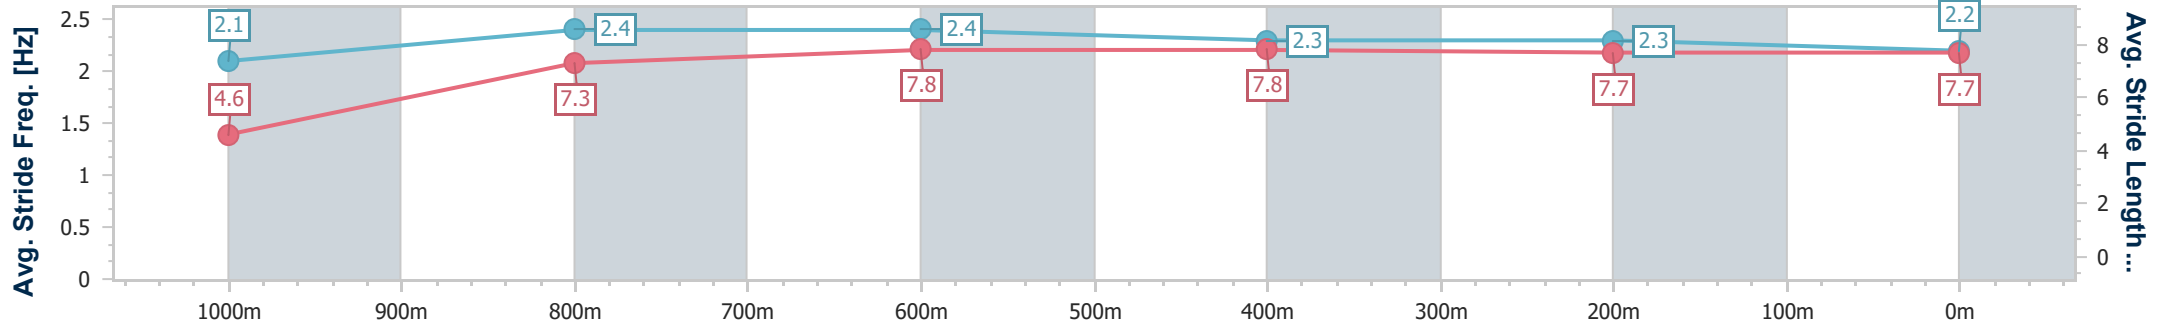

Aquis Park Gold Coast Poly QLD Professional
Race 1: DRIFTWOOD SOCIAL BENCHMARK 55 Handicap - 1050m

03 August 2024 - 12:45

Track Rating: Synthetic, Weather: Fine, Rail Position: True

Section	Overall	1000m	800m	600m	400m	200m
Section Times	1:01.37 [10] (0:05.07)	0:56.30 [6] (0:11.34)	0:44.96 [7] (0:10.85)	0:34.11 [5] (0:11.05)	0:23.06 [6] (0:11.29)	0:11.77 [7] (0:11.77)
Average Speed [km/h]	35.3	64.1	67.6	66.6	64.1	61.8
Top Speed [km/h]	57.2	66.4	68.5	68.6	65.4	63.0
Avg. Dist. to Rail [m]	6.5	3.6	3.4	3.7	5.3	4.4
Avg. Stride Freq. [Hz]	2.3	2.5	2.6	2.5	2.5	2.4
Avg. Stride Length [m]	4.2	7.0	7.3	7.5	7.2	7.2

- [] Ranking at each section and finish
- .-.- No data available at this section
- NA No data available

Horse/Jockey Name	Going To The Sun
Final Rank	11
Fastest Section Time (Section)	0:05.16 (Overall)
Top Speed [km/h] (Section)	67.8 (600m)
Race State	Finished

Aquis Park Gold Coast Poly QLD Professional
Race 1: DRIFTWOOD SOCIAL BENCHMARK 55 Handicap - 1050m

03 August 2024 - 12:45

Track Rating: Synthetic, Weather: Fine, Rail Position: True

Section	Overall	1000m	800m	600m	400m	200m
Section Times	1:01.53 [11] (0:05.16)	0:56.37 [8] (0:11.56)	0:44.81 [9] (0:10.97)	0:33.84 [9] (0:11.05)	0:22.79 [9] (0:11.23)	0:11.56 [10] (0:11.56)
Average Speed [km/h]	34.7	62.6	66.5	66.0	64.8	62.6
Top Speed [km/h]	54.5	64.5	67.4	67.8	65.6	64.0
Avg. Dist. to Rail [m]	3.6	2.6	1.8	3.0	5.4	7.0
Avg. Stride Freq. [Hz]	2.1	2.4	2.4	2.3	2.3	2.2
Avg. Stride Length [m]	4.6	7.3	7.8	7.8	7.7	7.7

- [] Ranking at each section and finish
- .-.- No data available at this section
- NA No data available