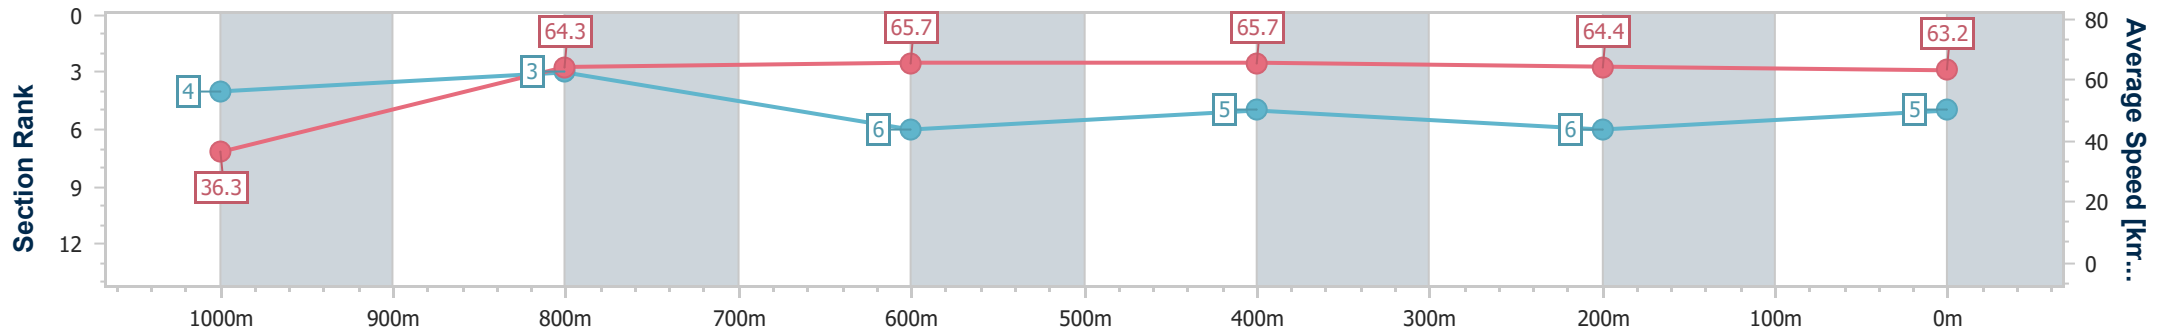

Horse/Jockey Name	Emmy Regina
Final Rank	5
Fastest Section Time (Section)	0:05.00 (Overall)
Top Speed [km/h] (Section)	67.9 (600m)
Race State	Finished

Aquis Park Gold Coast Poly QLD Professional
Race 1: DRIFTWOOD SOCIAL BENCHMARK 55 Handicap - 1050m

03 August 2024 - 12:45

Track Rating: Synthetic, Weather: Fine, Rail Position: True

Section	Overall	1000m	800m	600m	400m	200m
Section Times	1:01.02 [5] (0:05.00)	0:56.02 [4] (0:11.20)	0:44.82 [3] (0:11.08)	0:33.74 [6] (0:11.02)	0:22.72 [5] (0:11.25)	0:11.47 [6] (0:11.47)
Average Speed [km/h]	36.3	64.3	65.7	65.7	64.4	63.2
Top Speed [km/h]	56.4	67.4	66.9	67.9	65.7	64.8
Avg. Dist. to Rail [m]	4.9	1.3	1.8	1.8	2.7	2.9
Avg. Stride Freq. [Hz]	2.3	2.5	2.4	2.4	2.4	2.4
Avg. Stride Length [m]	4.3	7.1	7.5	7.5	7.4	7.4

- [ ] Ranking at each section and finish
- -.-.- No data available at this section
- NA No data available