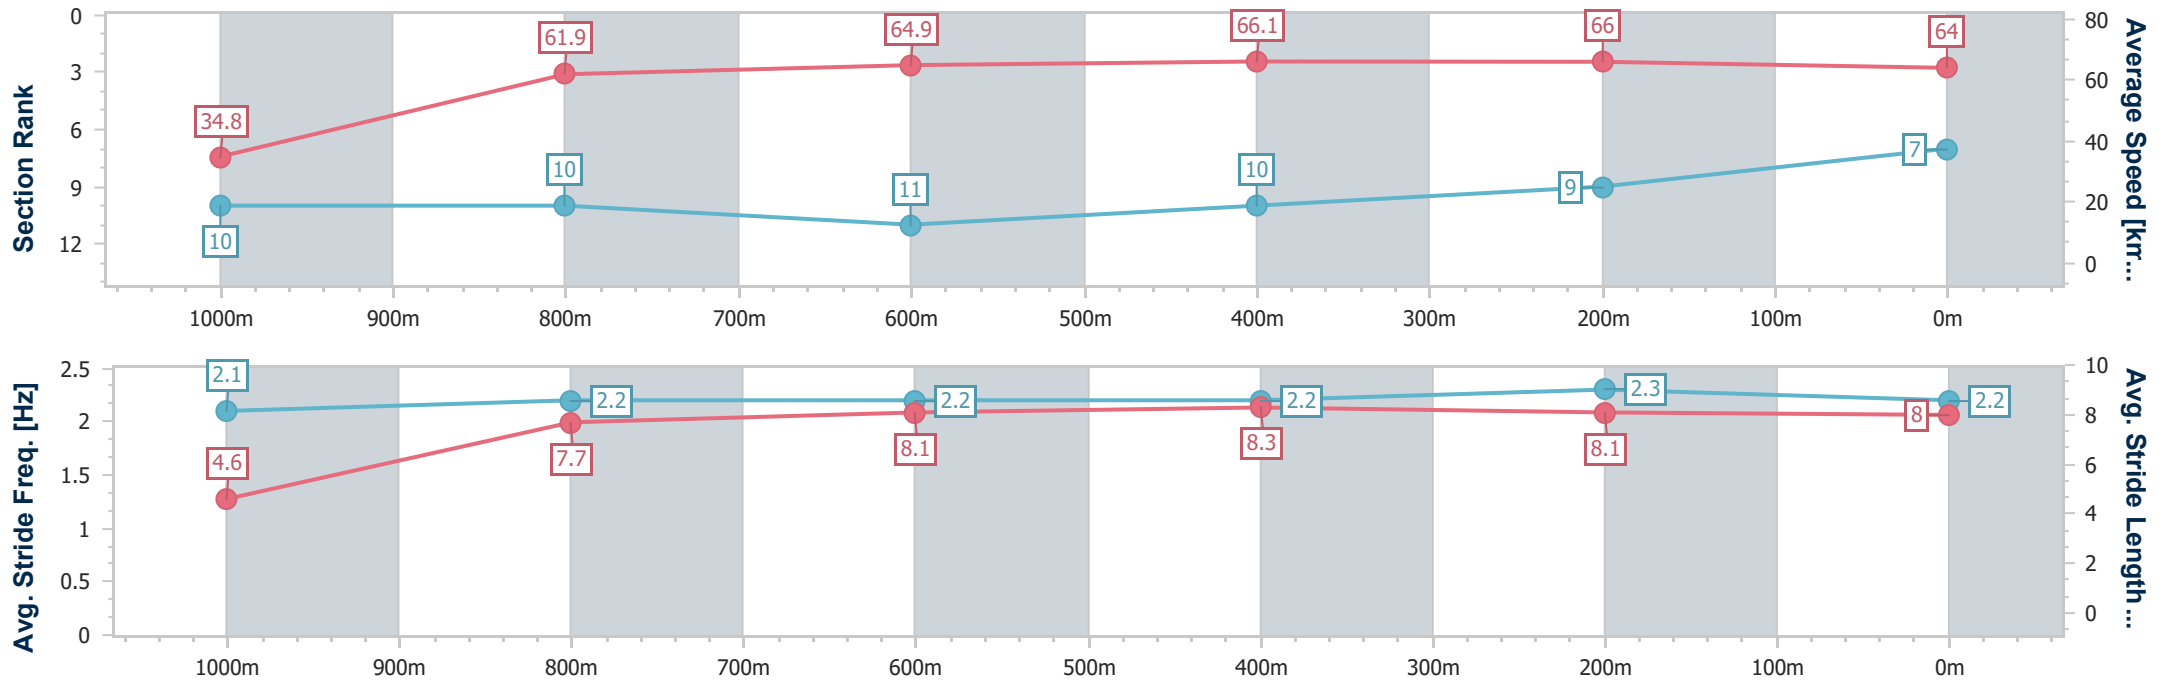

Horse/Jockey Name	Cash Artist
Final Rank	7
Fastest Section Time (Section)	0:05.23 (Overall)
Top Speed [km/h] (Section)	67.7 (400m)
Race State	Finished

Aquis Park Gold Coast Poly QLD Professional
Race 1: DRIFTWOOD SOCIAL BENCHMARK 55 Handicap - 1050m

03 August 2024 - 12:45

Track Rating: Synthetic, Weather: Fine, Rail Position: True

Section	Overall	1000m	800m	600m	400m	200m
Section Times	1:01.12 [7] (0:05.23)	0:55.89 [10] (0:11.63)	0:44.26 [10] (0:11.04)	0:33.22 [11] (0:10.94)	0:22.28 [10] (0:10.97)	0:11.31 [9] (0:11.31)
Average Speed [km/h]	34.8	61.9	64.9	66.1	66.0	64.0
Top Speed [km/h]	52.9	64.9	66.6	67.5	67.7	65.9
Avg. Dist. to Rail [m]	4.1	1.9	0.7	0.7	4.2	6.3
Avg. Stride Freq. [Hz]	2.1	2.2	2.2	2.2	2.3	2.2
Avg. Stride Length [m]	4.6	7.7	8.1	8.3	8.1	8.0

- [ ] Ranking at each section and finish
- -.-.- No data available at this section
- NA No data available