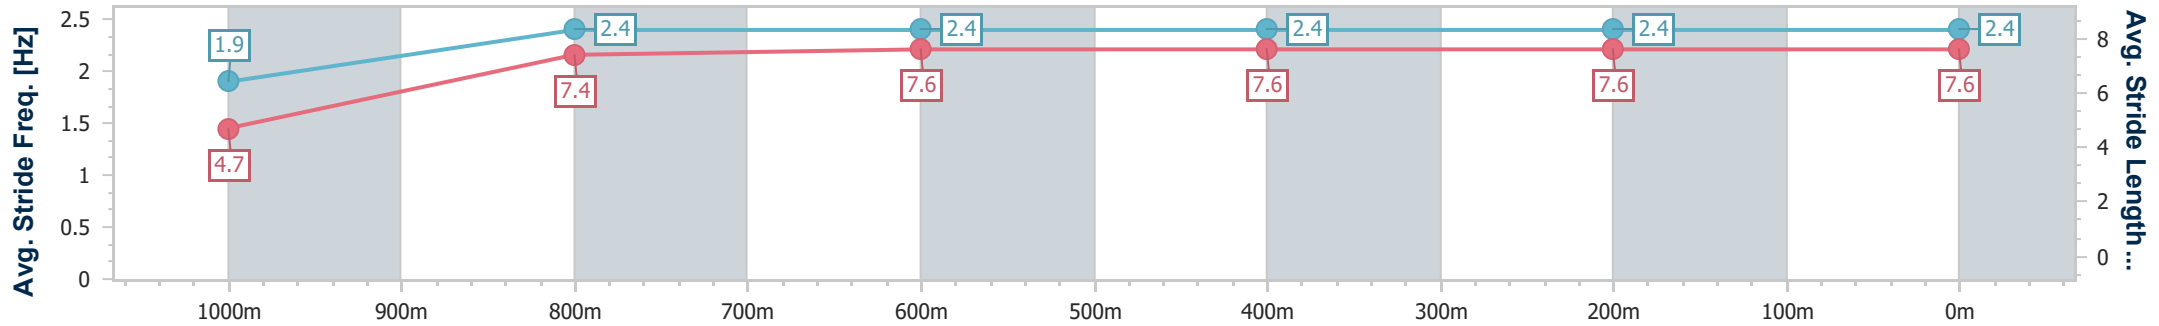

Horse/Jockey Name	Roman Hussler
Final Rank	6
Fastest Section Time (Section)	0:05.34 (Overall)
Top Speed [km/h] (Section)	68.0 (600m)
Race State	Finished

Aquis Park Gold Coast Poly QLD Professional
Race 1: DRIFTWOOD SOCIAL BENCHMARK 55 Handicap - 1050m

03 August 2024 - 12:45

Track Rating: Synthetic, Weather: Fine, Rail Position: True

Section	Overall	1000m	800m	600m	400m	200m
Section Times	1:01.06 [6] (0:05.34)	0:55.72 [11] (0:11.52)	0:44.20 [11] (0:10.96)	0:33.24 [10] (0:11.04)	0:22.20 [11] (0:11.11)	0:11.09 [11] (0:11.09)
Average Speed [km/h]	33.8	63.2	66.6	66.4	65.4	65.5
Top Speed [km/h]	52.9	65.9	67.5	68.0	66.8	67.2
Avg. Dist. to Rail [m]	7.2	3.7	2.9	3.5	6.4	8.5
Avg. Stride Freq. [Hz]	1.9	2.4	2.4	2.4	2.4	2.4
Avg. Stride Length [m]	4.7	7.4	7.6	7.6	7.6	7.6

- [ ] Ranking at each section and finish
- -.-.- No data available at this section
- NA No data available