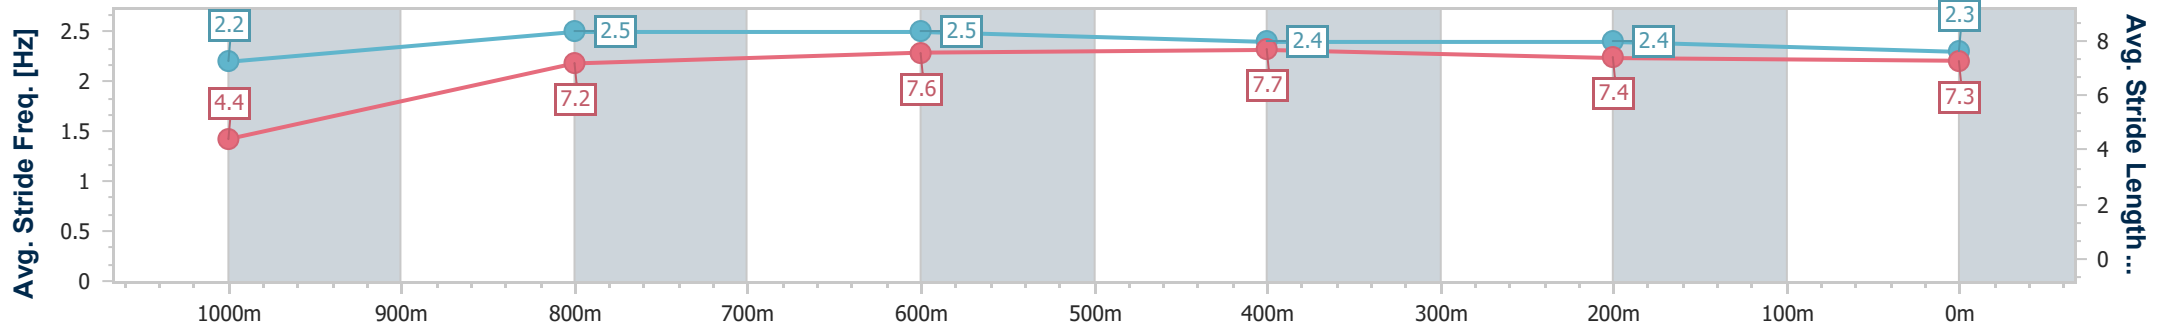

- [] Ranking at each section and finish
- .-.- No data available at this section
- NA No data available

Horse/Jockey Name	Gus The Bus
Final Rank	9
Fastest Section Time (Section)	0:05.01 (Overall)
Top Speed [km/h] (Section)	68.7 (800m)
Race State	Finished

Aquis Park Gold Coast Poly QLD Professional
Race 1: DRIFTWOOD SOCIAL BENCHMARK 55 Handicap - 1050m

03 August 2024 - 12:45

Track Rating: Synthetic, Weather: Fine, Rail Position: True

Section	Overall	1000m	800m	600m	400m	200m
Section Times	1:01.22 [9] (0:05.01)	0:56.21 [5] (0:11.20)	0:45.01 [4] (0:10.79)	0:34.22 [3] (0:11.09)	0:23.13 [3] (0:11.31)	0:11.82 [4] (0:11.82)
Average Speed [km/h]	35.7	65.0	67.8	65.6	64.0	61.3
Top Speed [km/h]	54.6	68.4	68.7	68.2	65.0	62.8
Avg. Dist. to Rail [m]	9.6	4.9	2.3	2.3	3.9	6.5
Avg. Stride Freq. [Hz]	2.2	2.5	2.5	2.4	2.4	2.3
Avg. Stride Length [m]	4.4	7.2	7.6	7.7	7.4	7.3