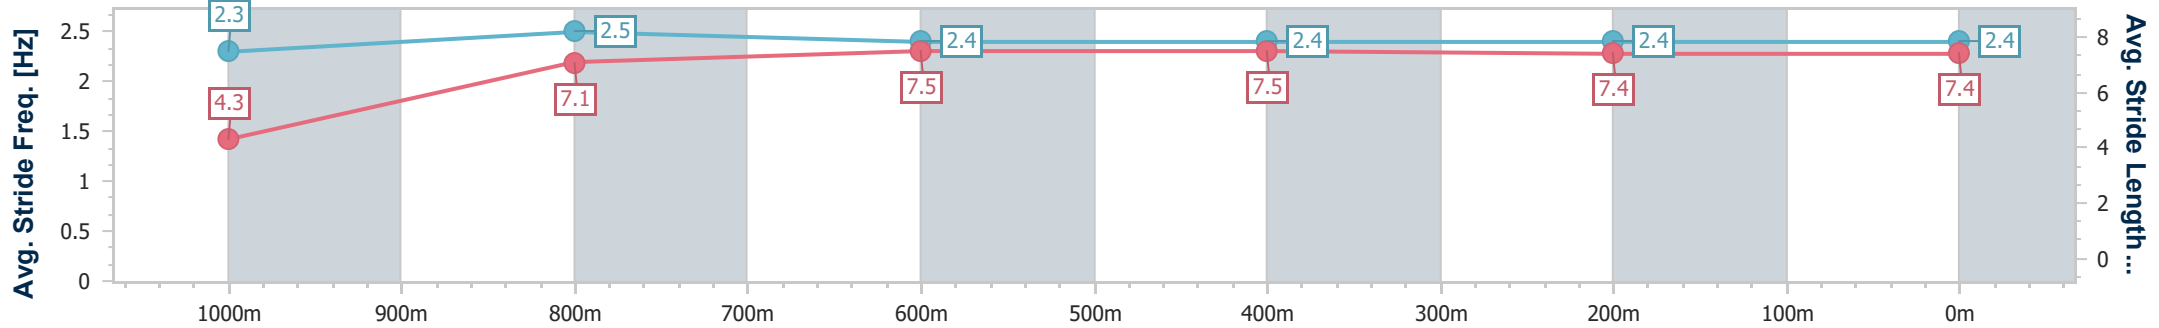

Horse/Jockey Name	Emmy Regina
Final Rank	5
Fastest Section Time (Section)	0:05.00 (Overall)
Top Speed [km/h] (Section)	67.9 (600m)
Race State	Finished

Aquis Park Gold Coast Poly QLD Professional
Race 1: DRIFTWOOD SOCIAL BENCHMARK 55 Handicap - 1050m

03 August 2024 - 12:45

Track Rating: Synthetic, Weather: Fine, Rail Position: True

Section	Overall	1000m	800m	600m	400m	200m
Section Times	1:01.02 [5] (0:05.00)	0:56.02 [4] (0:11.20)	0:44.82 [3] (0:11.08)	0:33.74 [6] (0:11.02)	0:22.72 [5] (0:11.25)	0:11.47 [6] (0:11.47)
Average Speed [km/h]	36.3	64.3	65.7	65.7	64.4	63.2
Top Speed [km/h]	56.4	67.4	66.9	67.9	65.7	64.8
Avg. Dist. to Rail [m]	4.9	1.3	1.8	1.8	2.7	2.9
Avg. Stride Freq. [Hz]	2.3	2.5	2.4	2.4	2.4	2.4
Avg. Stride Length [m]	4.3	7.1	7.5	7.5	7.4	7.4

- [ ] Ranking at each section and finish
- -.-.- No data available at this section
- NA No data available