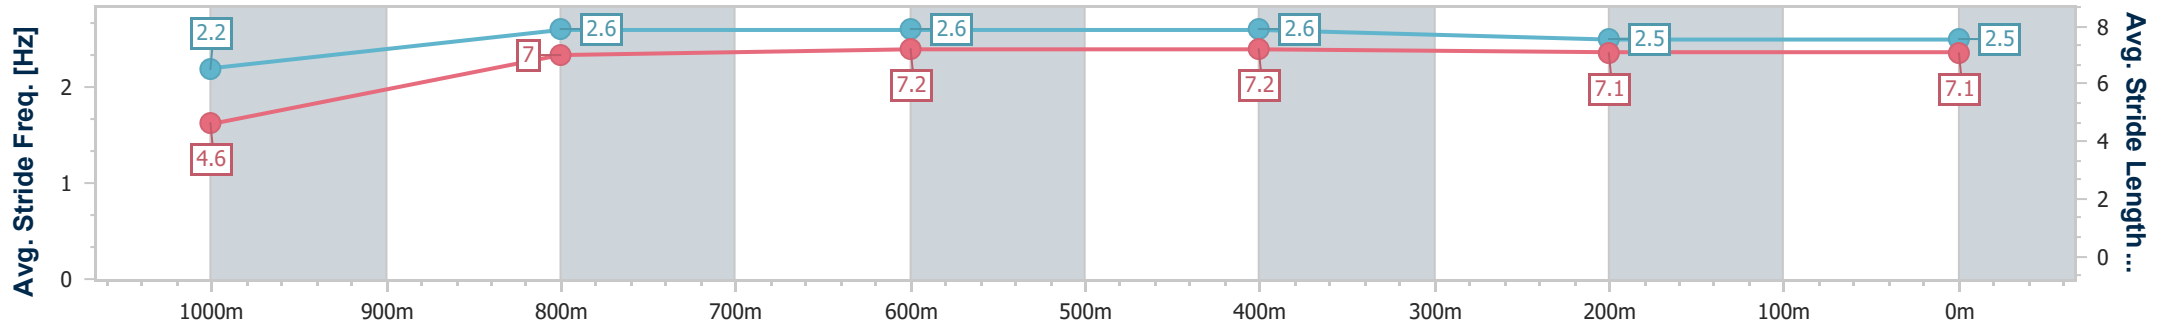

Horse/Jockey Name	Les Girls
Final Rank	2
Fastest Section Time (Section)	0:04.93 (Overall)
Top Speed [km/h] (Section)	69.0 (600m)
Race State	Finished

Aquis Park Gold Coast Poly QLD Professional
Race 1: DRIFTWOOD SOCIAL BENCHMARK 55 Handicap - 1050m

03 August 2024 - 12:45

Track Rating: Synthetic, Weather: Fine, Rail Position: True

Section	Overall	1000m	800m	600m	400m	200m
Section Times	1:00.54 [2] (0:04.93)	0:55.61 [2] (0:11.13)	0:44.48 [2] (0:10.82)	0:33.66 [1] (0:10.96)	0:22.70 [2] (0:11.23)	0:11.47 [2] (0:11.47)
Average Speed [km/h]	36.6	64.9	67.2	66.7	64.1	62.8
Top Speed [km/h]	57.4	67.2	68.8	69.0	65.2	64.8
Avg. Dist. to Rail [m]	2.7	0.9	2.0	3.1	0.6	2.7
Avg. Stride Freq. [Hz]	2.2	2.6	2.6	2.6	2.5	2.5
Avg. Stride Length [m]	4.6	7.0	7.2	7.2	7.1	7.1

- [ ] Ranking at each section and finish
- -.-.- No data available at this section
- NA No data available