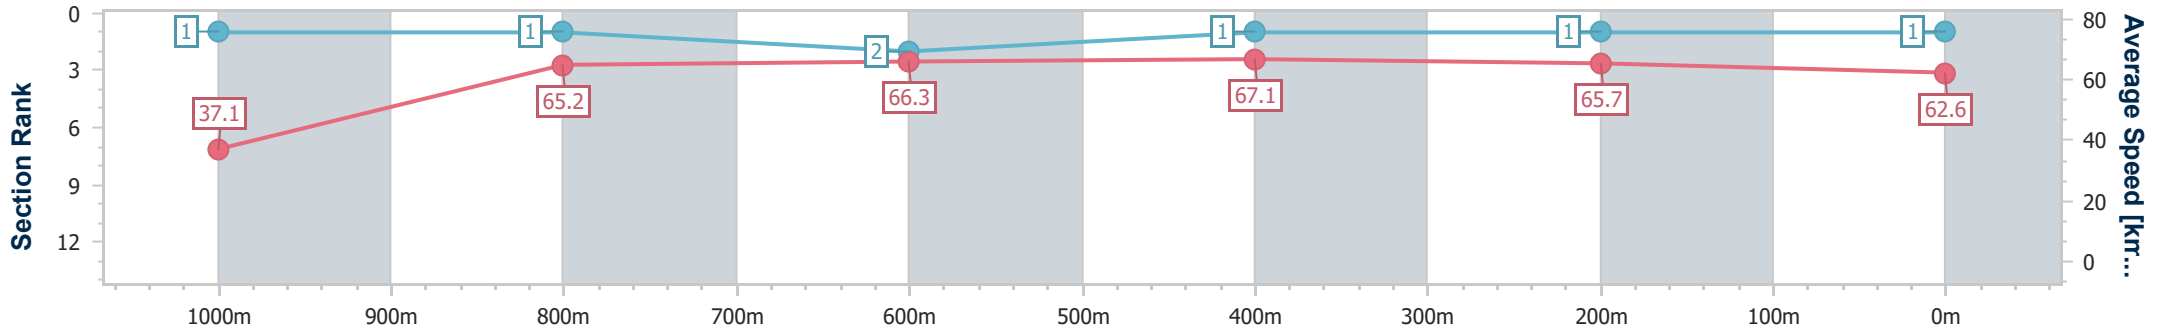

03 August 2024 - 12:45

Track Rating: Synthetic, Weather: Fine, Rail Position: True

Section	Overall	1000m	800m	600m	400m	200m
Section Times	1:00.29 [1] (0:04.84)	0:55.45 [1] (0:11.17)	0:44.28 [1] (0:10.91)	0:33.37 [2] (0:10.79)	0:22.58 [1] (0:11.04)	0:11.54 [1] (0:11.54)
Average Speed [km/h]	37.1	65.2	66.3	67.1	65.7	62.6
Top Speed [km/h]	56.3	67.5	67.8	69.0	67.1	64.2
Avg. Dist. to Rail [m]	9.5	4.5	1.0	1.3	4.6	6.2
Avg. Stride Freq. [Hz]	2.1	2.7	2.6	2.6	2.6	2.5
Avg. Stride Length [m]	4.7	6.7	7.2	7.1	7.0	6.7