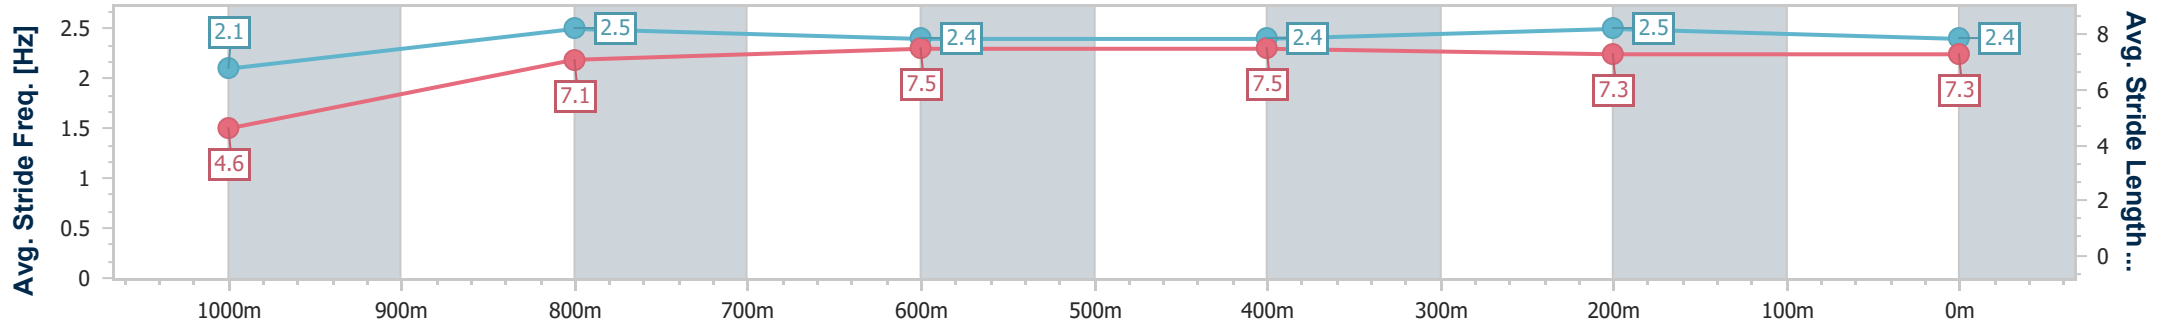

Horse/Jockey Name	Doyle
Final Rank	3
Fastest Section Time (Section)	0:05.15 (Overall)
Top Speed [km/h] (Section)	68.2 (600m)
Race State	Finished

Aquis Park Gold Coast Poly QLD Professional
Race 1: DRIFTWOOD SOCIAL BENCHMARK 55 Handicap - 1050m

03 August 2024 - 12:45

Track Rating: Synthetic, Weather: Fine, Rail Position: True

Section	Overall	1000m	800m	600m	400m	200m
Section Times	1:00.90 [3] (0:05.15)	0:55.75 [7] (0:11.21)	0:44.54 [5] (0:10.84)	0:33.70 [4] (0:10.92)	0:22.78 [4] (0:11.08)	0:11.70 [3] (0:11.70)
Average Speed [km/h]	35.4	64.0	66.1	66.0	65.1	62.0
Top Speed [km/h]	56.4	66.6	67.4	68.2	66.4	63.5
Avg. Dist. to Rail [m]	0.3	0.6	0.9	0.5	2.3	5.7
Avg. Stride Freq. [Hz]	2.1	2.5	2.4	2.4	2.5	2.4
Avg. Stride Length [m]	4.6	7.1	7.5	7.5	7.3	7.3

- [ ] Ranking at each section and finish
- -.-.- No data available at this section
- NA No data available