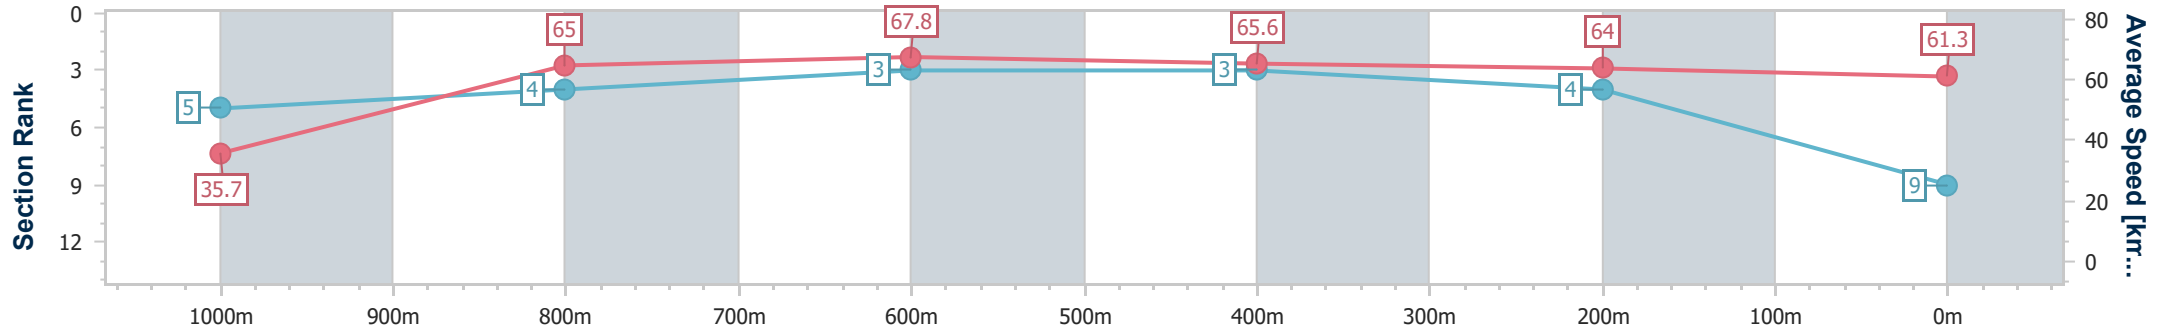

Horse/Jockey Name	Gus The Bus
Final Rank	9
Fastest Section Time (Section)	0:05.01 (Overall)
Top Speed [km/h] (Section)	68.7 (800m)
Race State	Finished

Aquis Park Gold Coast Poly QLD Professional
Race 1: DRIFTWOOD SOCIAL BENCHMARK 55 Handicap - 1050m

03 August 2024 - 12:45

Track Rating: Synthetic, Weather: Fine, Rail Position: True

Section	Overall	1000m	800m	600m	400m	200m
Section Times	1:01.22 [9] (0:05.01)	0:56.21 [5] (0:11.20)	0:45.01 [4] (0:10.79)	0:34.22 [3] (0:11.09)	0:23.13 [3] (0:11.31)	0:11.82 [4] (0:11.82)
Average Speed [km/h]	35.7	65.0	67.8	65.6	64.0	61.3
Top Speed [km/h]	54.6	68.4	68.7	68.2	65.0	62.8
Avg. Dist. to Rail [m]	9.6	4.9	2.3	2.3	3.9	6.5
Avg. Stride Freq. [Hz]	2.2	2.5	2.5	2.4	2.4	2.3
Avg. Stride Length [m]	4.4	7.2	7.6	7.7	7.4	7.3

- [ ] Ranking at each section and finish
- -.-.- No data available at this section
- NA No data available