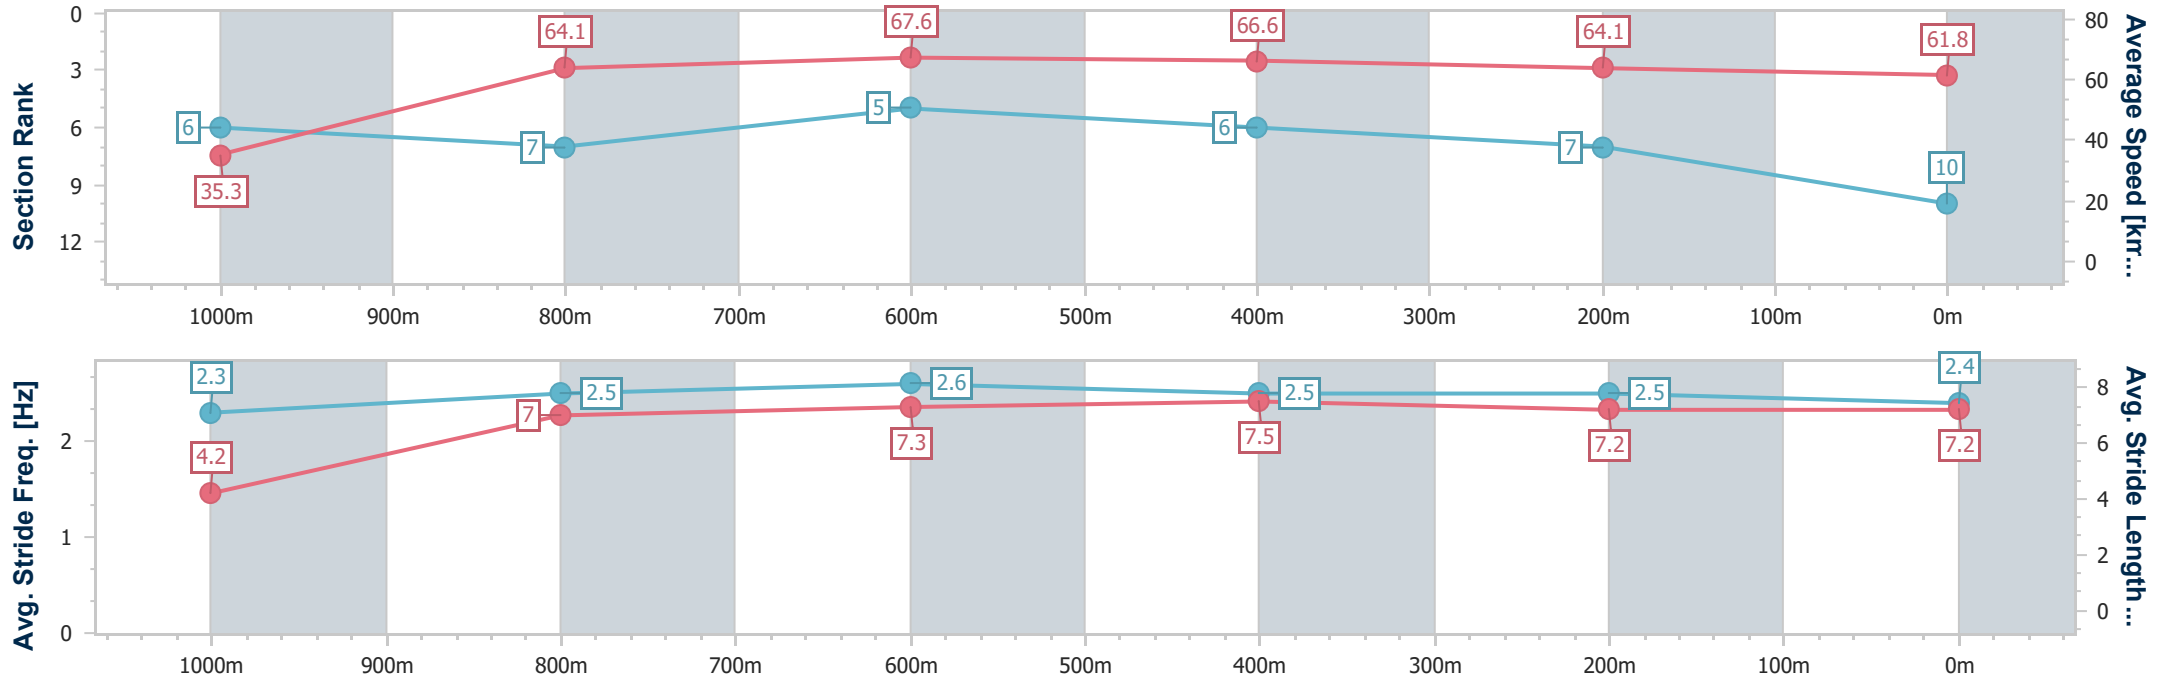

Aquis Park Gold Coast Poly QLD Professional
Race 1: DRIFTWOOD SOCIAL BENCHMARK 55 Handicap - 1050m

03 August 2024 - 12:45

Track Rating: Synthetic, Weather: Fine, Rail Position: True

Section	Overall	1000m	800m	600m	400m	200m
Section Times	1:01.22 [9] (0:05.01)	0:56.21 [5] (0:11.20)	0:45.01 [4] (0:10.79)	0:34.22 [3] (0:11.09)	0:23.13 [3] (0:11.31)	0:11.82 [4] (0:11.82)
Average Speed [km/h]	35.7	65.0	67.8	65.6	64.0	61.3
Top Speed [km/h]	54.6	68.4	68.7	68.2	65.0	62.8
Avg. Dist. to Rail [m]	9.6	4.9	2.3	2.3	3.9	6.5
Avg. Stride Freq. [Hz]	2.2	2.5	2.5	2.4	2.4	2.3
Avg. Stride Length [m]	4.4	7.2	7.6	7.7	7.4	7.3

- [] Ranking at each section and finish
- .-.- No data available at this section
- NA No data available

Horse/Jockey Name	Dusky Dancer
Final Rank	10
Fastest Section Time (Section)	0:05.07 (Overall)
Top Speed [km/h] (Section)	68.6 (600m)
Race State	Finished

Aquis Park Gold Coast Poly QLD Professional
Race 1: DRIFTWOOD SOCIAL BENCHMARK 55 Handicap - 1050m

03 August 2024 - 12:45

Track Rating: Synthetic, Weather: Fine, Rail Position: True

Section	Overall	1000m	800m	600m	400m	200m
Section Times	1:01.37 [10] (0:05.07)	0:56.30 [6] (0:11.34)	0:44.96 [7] (0:10.85)	0:34.11 [5] (0:11.05)	0:23.06 [6] (0:11.29)	0:11.77 [7] (0:11.77)
Average Speed [km/h]	35.3	64.1	67.6	66.6	64.1	61.8
Top Speed [km/h]	57.2	66.4	68.5	68.6	65.4	63.0
Avg. Dist. to Rail [m]	6.5	3.6	3.4	3.7	5.3	4.4
Avg. Stride Freq. [Hz]	2.3	2.5	2.6	2.5	2.5	2.4
Avg. Stride Length [m]	4.2	7.0	7.3	7.5	7.2	7.2