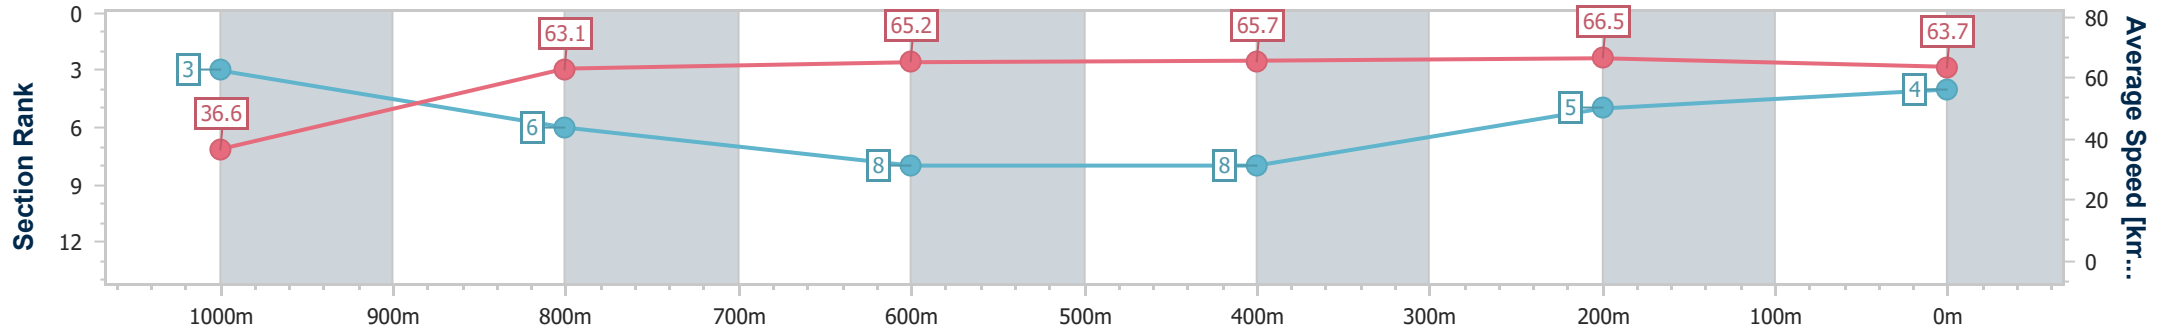

Horse/Jockey Name	Marleedoone
Final Rank	4
Fastest Section Time (Section)	0:05.00 (Overall)
Top Speed [km/h] (Section)	67.3 (800m)
Race State	Finished

Aquis Park Gold Coast Poly QLD Professional
Race 1: DRIFTWOOD SOCIAL BENCHMARK 55 Handicap - 1050m

03 August 2024 - 12:45

Track Rating: Synthetic, Weather: Fine, Rail Position: True

Section	Overall	1000m	800m	600m	400m	200m
Section Times	1:00.91 [4] (0:05.00)	0:55.91 [3] (0:11.41)	0:44.50 [6] (0:11.16)	0:33.34 [8] (0:11.06)	0:22.28 [8] (0:10.88)	0:11.40 [5] (0:11.40)
Average Speed [km/h]	36.6	63.1	65.2	65.7	66.5	63.7
Top Speed [km/h]	54.5	65.8	67.3	67.2	67.2	66.9
Avg. Dist. to Rail [m]	0.9	0.5	2.3	2.2	1.7	3.0
Avg. Stride Freq. [Hz]	2.2	2.5	2.4	2.4	2.5	2.4
Avg. Stride Length [m]	4.5	7.1	7.5	7.6	7.5	7.2

- [ ] Ranking at each section and finish
- -.-.- No data available at this section
- NA No data available