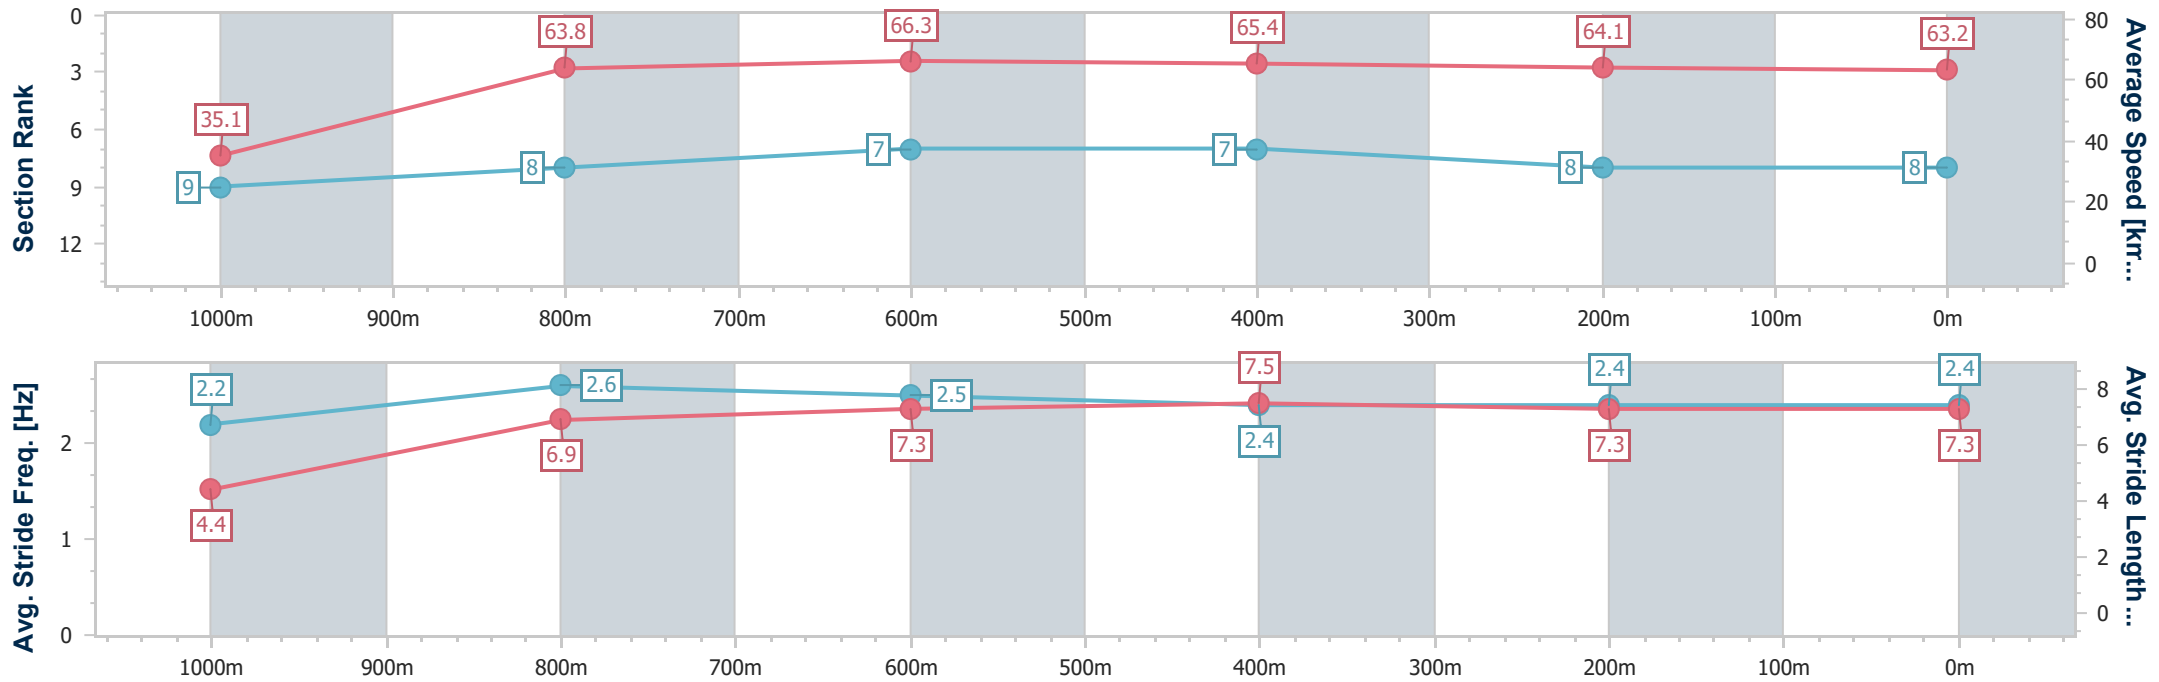

- [] Ranking at each section and finish
- .-.- No data available at this section
- NA No data available

Horse/Jockey Name	Dee Stormed
Final Rank	8
Fastest Section Time (Section)	0:05.18 (Overall)
Top Speed [km/h] (Section)	68.2 (600m)
Race State	Finished

Aquis Park Gold Coast Poly QLD Professional
Race 1: DRIFTWOOD SOCIAL BENCHMARK 55 Handicap - 1050m

03 August 2024 - 12:45

Track Rating: Synthetic, Weather: Fine, Rail Position: True

Section	Overall	1000m	800m	600m	400m	200m
Section Times	1:01.20 [8] (0:05.18)	0:56.02 [9] (0:11.30)	0:44.72 [8] (0:10.91)	0:33.81 [7] (0:11.05)	0:22.76 [7] (0:11.30)	0:11.46 [8] (0:11.46)
Average Speed [km/h]	35.1	63.8	66.3	65.4	64.1	63.2
Top Speed [km/h]	56.3	67.2	67.4	68.2	64.8	64.4
Avg. Dist. to Rail [m]	5.7	2.1	0.9	1.1	2.9	1.7
Avg. Stride Freq. [Hz]	2.2	2.6	2.5	2.4	2.4	2.4
Avg. Stride Length [m]	4.4	6.9	7.3	7.5	7.3	7.3