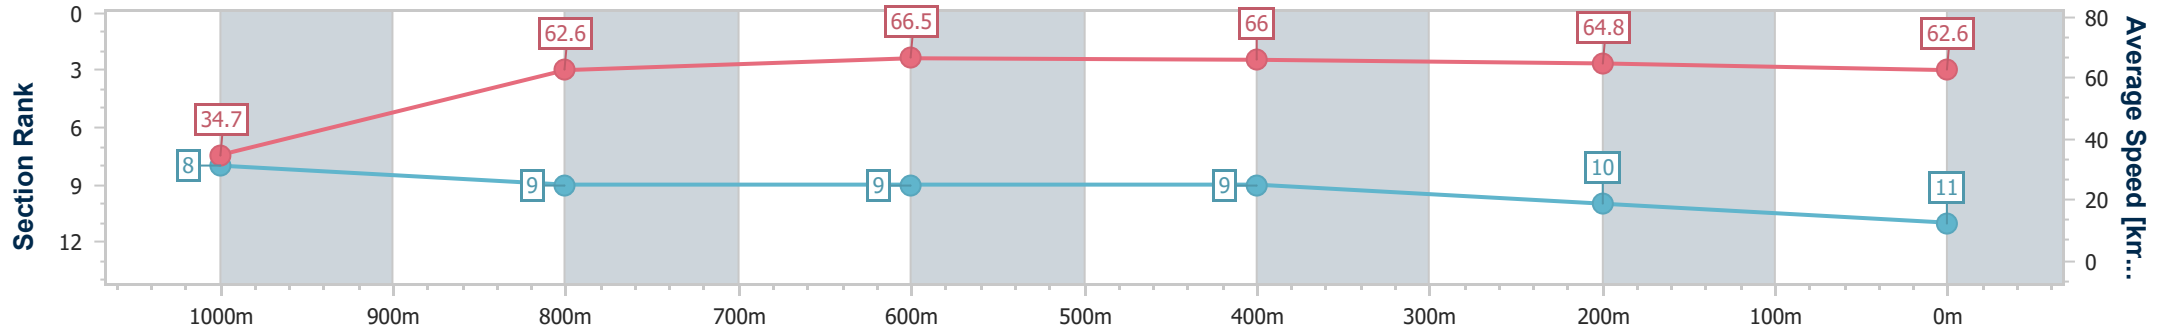

- [] Ranking at each section and finish
- .-.- No data available at this section
- NA No data available

Horse/Jockey Name	Going To The Sun
Final Rank	11
Fastest Section Time (Section)	0:05.16 (Overall)
Top Speed [km/h] (Section)	67.8 (600m)
Race State	Finished

Aquis Park Gold Coast Poly QLD Professional
Race 1: DRIFTWOOD SOCIAL BENCHMARK 55 Handicap - 1050m

03 August 2024 - 12:45

Track Rating: Synthetic, Weather: Fine, Rail Position: True

Section	Overall	1000m	800m	600m	400m	200m
Section Times	1:01.53 [11] (0:05.16)	0:56.37 [8] (0:11.56)	0:44.81 [9] (0:10.97)	0:33.84 [9] (0:11.05)	0:22.79 [9] (0:11.23)	0:11.56 [10] (0:11.56)
Average Speed [km/h]	34.7	62.6	66.5	66.0	64.8	62.6
Top Speed [km/h]	54.5	64.5	67.4	67.8	65.6	64.0
Avg. Dist. to Rail [m]	3.6	2.6	1.8	3.0	5.4	7.0
Avg. Stride Freq. [Hz]	2.1	2.4	2.4	2.3	2.3	2.2
Avg. Stride Length [m]	4.6	7.3	7.8	7.8	7.7	7.7