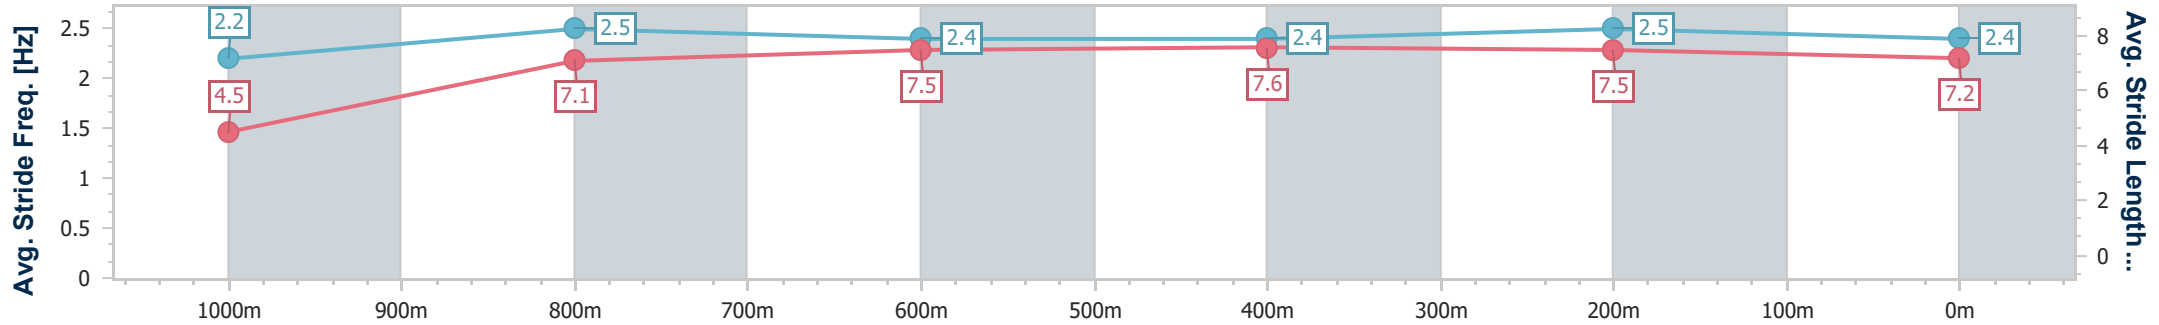

Horse/Jockey Name	Marleedoone
Final Rank	4
Fastest Section Time (Section)	0:05.00 (Overall)
Top Speed [km/h] (Section)	67.3 (800m)
Race State	Finished

Aquis Park Gold Coast Poly QLD Professional
Race 1: DRIFTWOOD SOCIAL BENCHMARK 55 Handicap - 1050m

03 August 2024 - 12:45

Track Rating: Synthetic, Weather: Fine, Rail Position: True

Section	Overall	1000m	800m	600m	400m	200m
Section Times	1:00.91 [4] (0:05.00)	0:55.91 [3] (0:11.41)	0:44.50 [6] (0:11.16)	0:33.34 [8] (0:11.06)	0:22.28 [8] (0:10.88)	0:11.40 [5] (0:11.40)
Average Speed [km/h]	36.6	63.1	65.2	65.7	66.5	63.7
Top Speed [km/h]	54.5	65.8	67.3	67.2	67.2	66.9
Avg. Dist. to Rail [m]	0.9	0.5	2.3	2.2	1.7	3.0
Avg. Stride Freq. [Hz]	2.2	2.5	2.4	2.4	2.5	2.4
Avg. Stride Length [m]	4.5	7.1	7.5	7.6	7.5	7.2

- [ ] Ranking at each section and finish
- -.-.- No data available at this section
- NA No data available