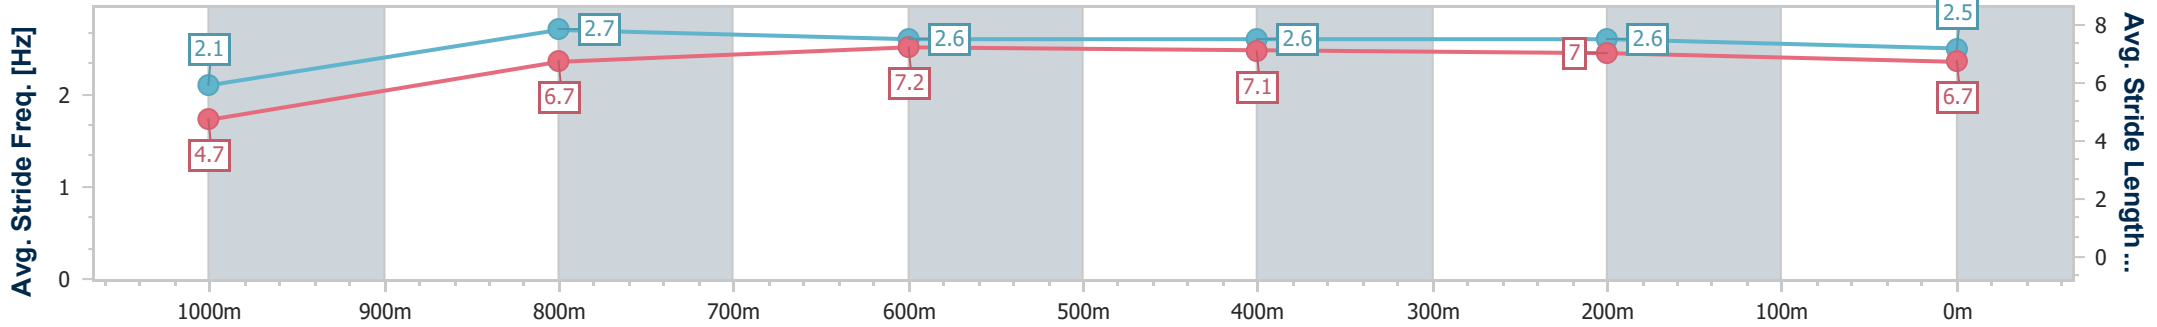

03 August 2024 - 12:45

Track Rating: Synthetic, Weather: Fine, Rail Position: True

Section	Overall	1000m	800m	600m	400m	200m
Section Times	1:00.29 [1] (0:04.84)	0:55.45 [1] (0:11.17)	0:44.28 [1] (0:10.91)	0:33.37 [2] (0:10.79)	0:22.58 [1] (0:11.04)	0:11.54 [1] (0:11.54)
Average Speed [km/h]	37.1	65.2	66.3	67.1	65.7	62.6
Top Speed [km/h]	56.3	67.5	67.8	69.0	67.1	64.2
Avg. Dist. to Rail [m]	9.5	4.5	1.0	1.3	4.6	6.2
Avg. Stride Freq. [Hz]	2.1	2.7	2.6	2.6	2.6	2.5
Avg. Stride Length [m]	4.7	6.7	7.2	7.1	7.0	6.7