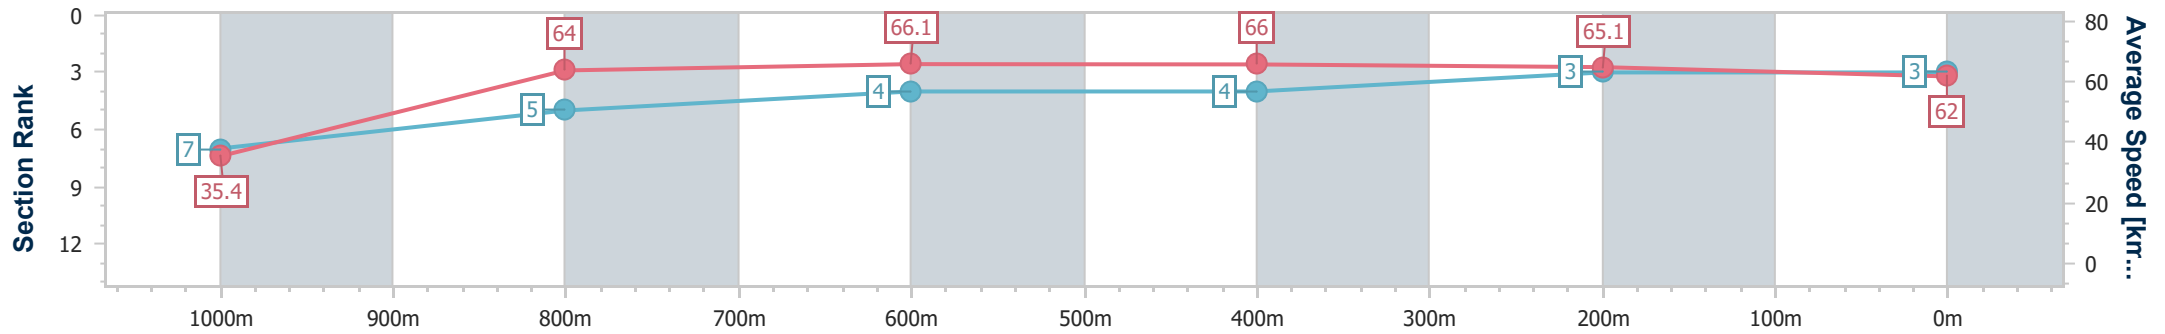

Horse/Jockey Name	Doyle
Final Rank	3
Fastest Section Time (Section)	0:05.15 (Overall)
Top Speed [km/h] (Section)	68.2 (600m)
Race State	Finished

Aquis Park Gold Coast Poly QLD Professional
Race 1: DRIFTWOOD SOCIAL BENCHMARK 55 Handicap - 1050m

03 August 2024 - 12:45

Track Rating: Synthetic, Weather: Fine, Rail Position: True

Section	Overall	1000m	800m	600m	400m	200m
Section Times	1:00.90 [3] (0:05.15)	0:55.75 [7] (0:11.21)	0:44.54 [5] (0:10.84)	0:33.70 [4] (0:10.92)	0:22.78 [4] (0:11.08)	0:11.70 [3] (0:11.70)
Average Speed [km/h]	35.4	64.0	66.1	66.0	65.1	62.0
Top Speed [km/h]	56.4	66.6	67.4	68.2	66.4	63.5
Avg. Dist. to Rail [m]	0.3	0.6	0.9	0.5	2.3	5.7
Avg. Stride Freq. [Hz]	2.1	2.5	2.4	2.4	2.5	2.4
Avg. Stride Length [m]	4.6	7.1	7.5	7.5	7.3	7.3

- [ ] Ranking at each section and finish
- -.-.- No data available at this section
- NA No data available