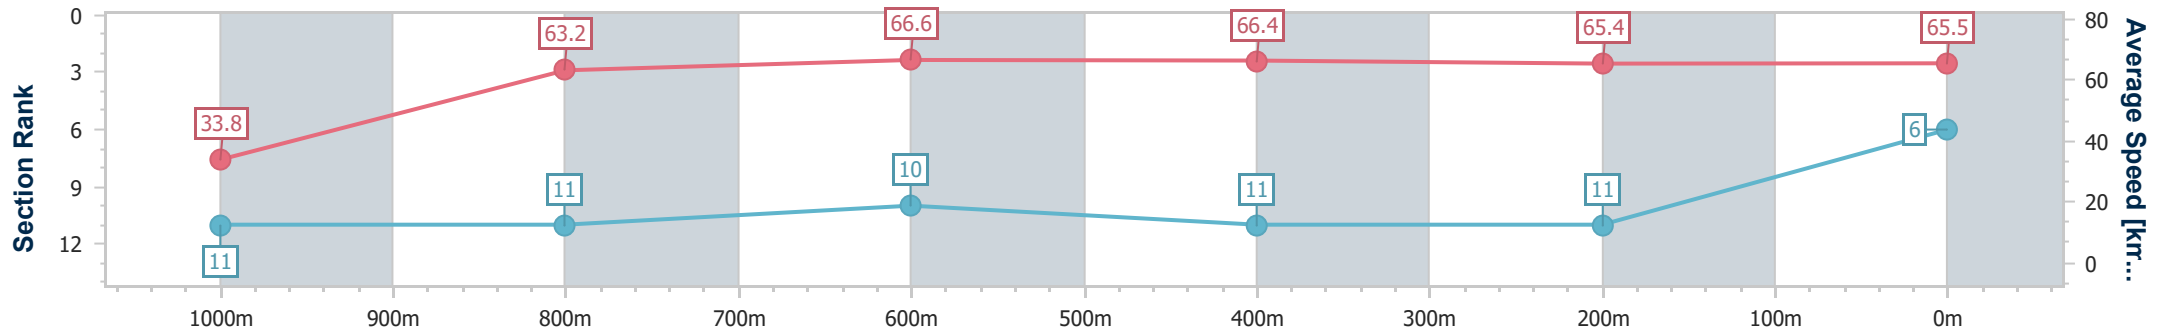

Horse/Jockey Name	Roman Hussler
Final Rank	6
Fastest Section Time (Section)	0:05.34 (Overall)
Top Speed [km/h] (Section)	68.0 (600m)
Race State	Finished

Aquis Park Gold Coast Poly QLD Professional
Race 1: DRIFTWOOD SOCIAL BENCHMARK 55 Handicap - 1050m

03 August 2024 - 12:45

Track Rating: Synthetic, Weather: Fine, Rail Position: True

Section	Overall	1000m	800m	600m	400m	200m
Section Times	1:01.06 [6] (0:05.34)	0:55.72 [11] (0:11.52)	0:44.20 [11] (0:10.96)	0:33.24 [10] (0:11.04)	0:22.20 [11] (0:11.11)	0:11.09 [11] (0:11.09)
Average Speed [km/h]	33.8	63.2	66.6	66.4	65.4	65.5
Top Speed [km/h]	52.9	65.9	67.5	68.0	66.8	67.2
Avg. Dist. to Rail [m]	7.2	3.7	2.9	3.5	6.4	8.5
Avg. Stride Freq. [Hz]	1.9	2.4	2.4	2.4	2.4	2.4
Avg. Stride Length [m]	4.7	7.4	7.6	7.6	7.6	7.6

- [ ] Ranking at each section and finish
- -.-.- No data available at this section
- NA No data available