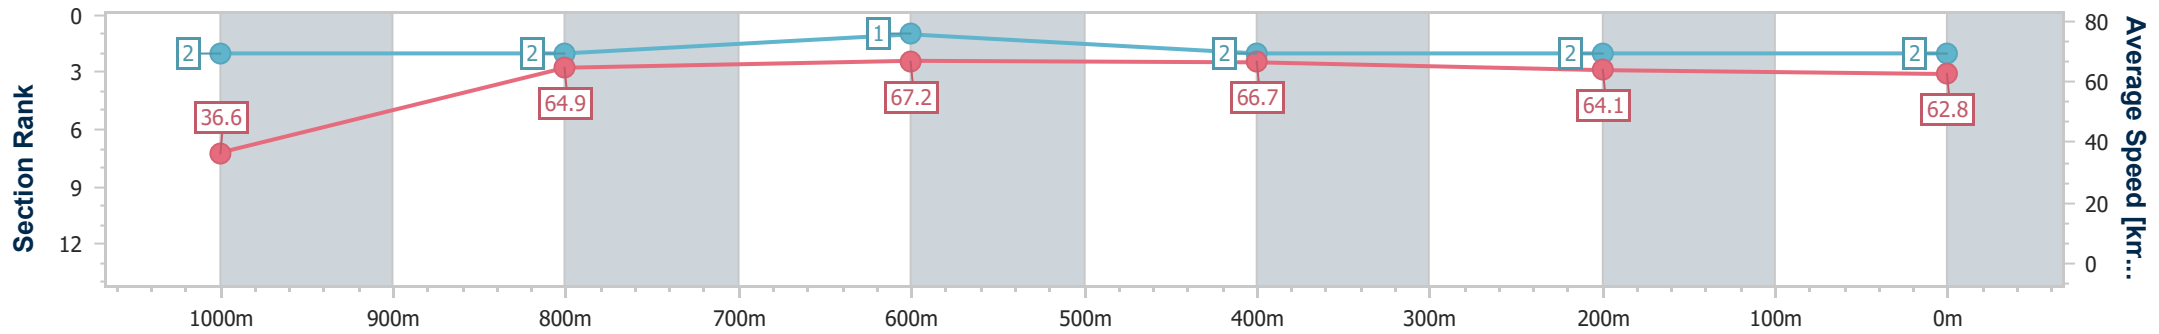

Horse/Jockey Name	Les Girls
Final Rank	2
Fastest Section Time (Section)	0:04.93 (Overall)
Top Speed [km/h] (Section)	69.0 (600m)
Race State	Finished

Aquis Park Gold Coast Poly QLD Professional
Race 1: DRIFTWOOD SOCIAL BENCHMARK 55 Handicap - 1050m

03 August 2024 - 12:45

Track Rating: Synthetic, Weather: Fine, Rail Position: True

Section	Overall	1000m	800m	600m	400m	200m
Section Times	1:00.54 [2] (0:04.93)	0:55.61 [2] (0:11.13)	0:44.48 [2] (0:10.82)	0:33.66 [1] (0:10.96)	0:22.70 [2] (0:11.23)	0:11.47 [2] (0:11.47)
Average Speed [km/h]	36.6	64.9	67.2	66.7	64.1	62.8
Top Speed [km/h]	57.4	67.2	68.8	69.0	65.2	64.8
Avg. Dist. to Rail [m]	2.7	0.9	2.0	3.1	0.6	2.7
Avg. Stride Freq. [Hz]	2.2	2.6	2.6	2.6	2.5	2.5
Avg. Stride Length [m]	4.6	7.0	7.2	7.2	7.1	7.1

- [ ] Ranking at each section and finish
- -.-.- No data available at this section
- NA No data available