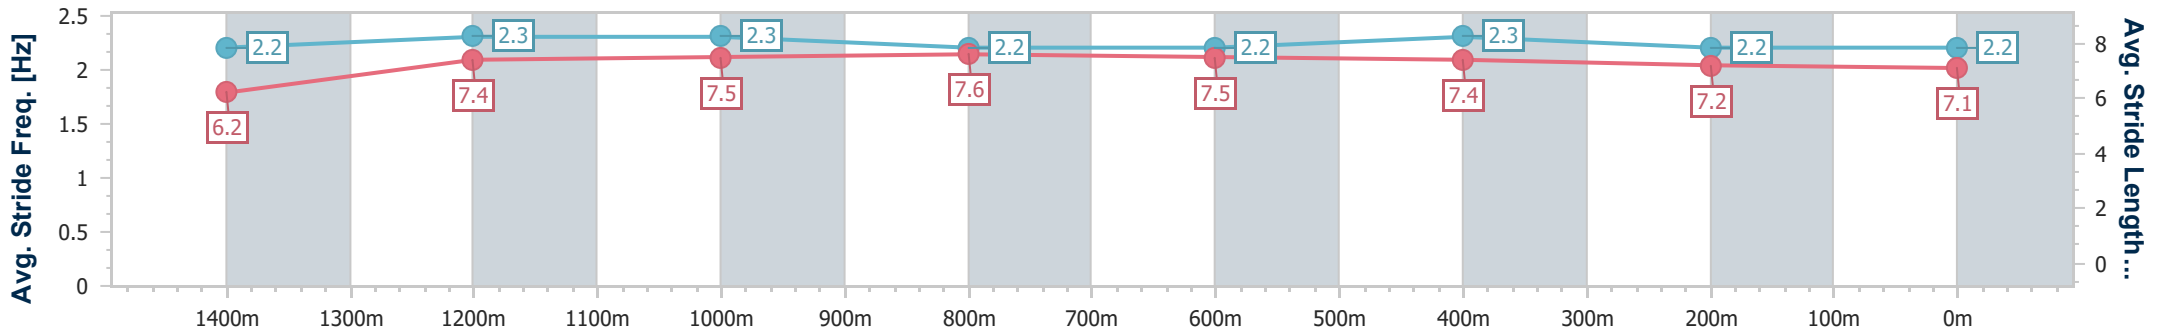

Aquis Park Gold Coast Poly QLD Professional

Race 4: REEF UNLIMITED Maiden Handicap - 1540m

03 August 2024 - 14:28

Track Rating: Synthetic, Weather: Fine, Rail Position: True

Section	Overall	1400m	1200m	1000m	800m	600m	400m	200m
Section Times	1:33.68 [3] (0:10.35)	1:23.33 [1] (0:11.87)	1:11.46 [1] (0:11.35)	1:00.11 [1] (0:11.94)	0:48.17 [1] (0:11.91)	0:36.26 [1] (0:11.82)	0:24.44 [2] (0:12.09)	0:12.35 [1] (0:12.35)
Average Speed [km/h]	48.5	61.7	63.5	60.4	60.9	61.4	60.0	58.8
Top Speed [km/h]	62.8	62.9	64.5	62.2	62.4	62.8	60.3	59.6
Avg. Dist. to Rail [m]	7.7	1.8	1.1	1.0	1.8	1.9	3.8	5.0
Avg. Stride Freq. [Hz]	2.2	2.3	2.3	2.2	2.2	2.3	2.2	2.2
Avg. Stride Length [m]	6.2	7.4	7.5	7.6	7.5	7.4	7.2	7.1