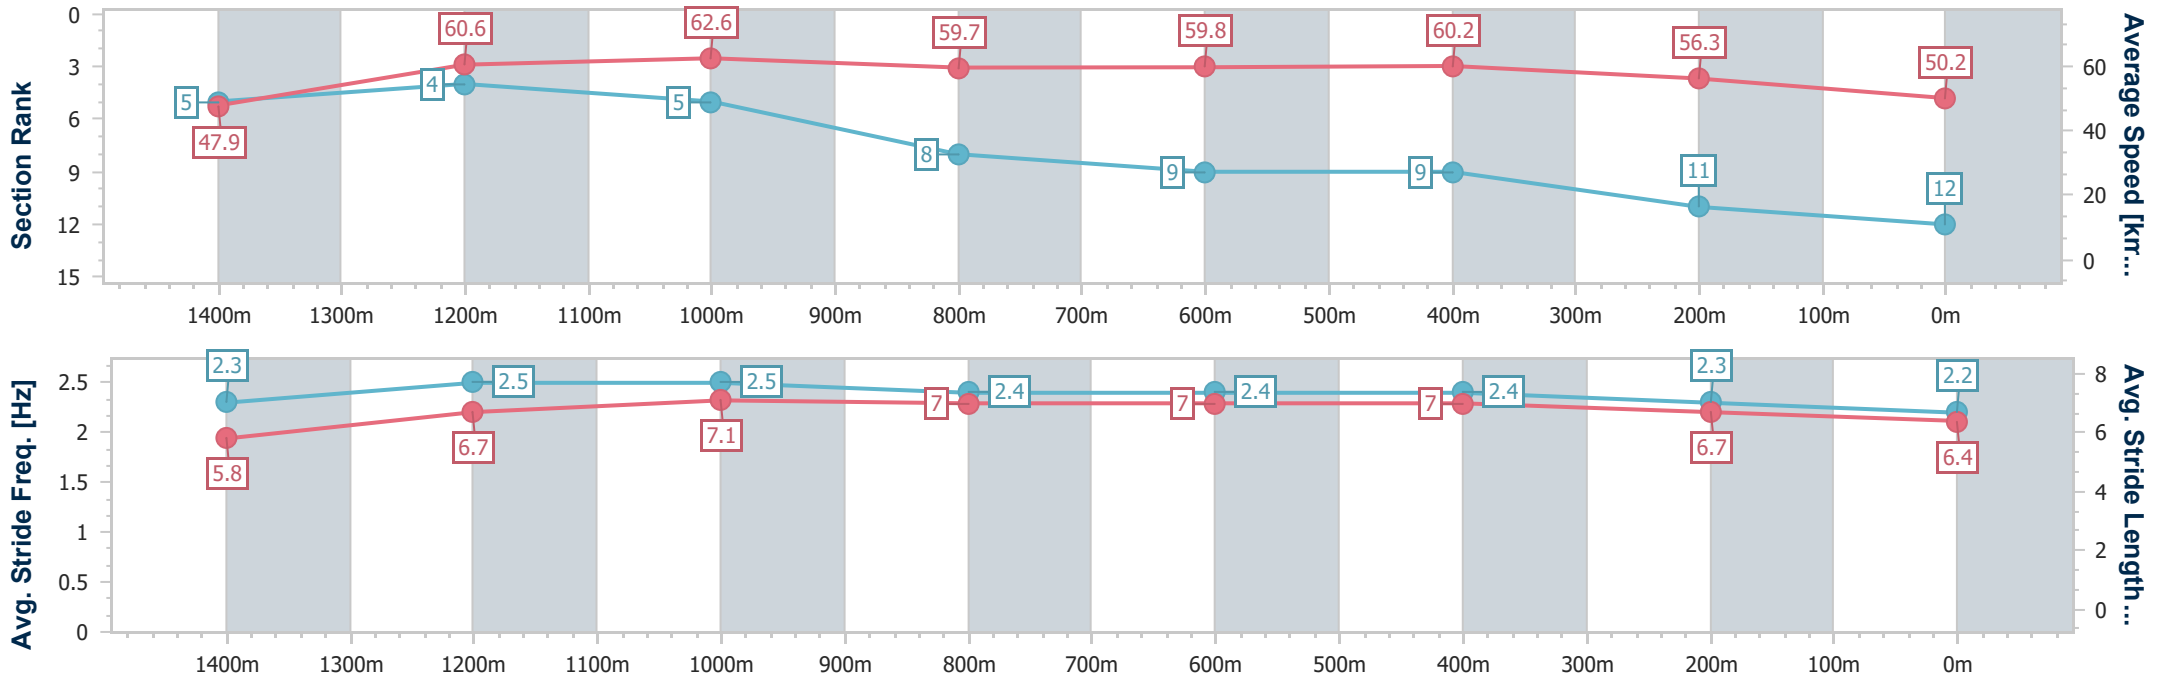

- [ ] Ranking at each section and finish
- .-.- No data available at this section
- NA No data available

Horse/Jockey Name	A Royal Sort
Final Rank	12
Fastest Section Time (Section)	0:10.53 (Overall)
Top Speed [km/h] (Section)	64.3 (600m)
Race State	Finished

Aquis Park Gold Coast Poly QLD Professional

Race 4: REEF UNLIMITED Maiden Handicap - 1540m

03 August 2024 - 14:28

Track Rating: Synthetic, Weather: Fine, Rail Position: True

Section	Overall	1400m	1200m	1000m	800m	600m	400m	200m
Section Times	1:37.24 [12] (0:10.53)	1:26.71 [5] (0:11.89)	1:14.82 [4] (0:11.48)	1:03.34 [5] (0:12.10)	0:51.24 [8] (0:12.09)	0:39.15 [9] (0:11.92)	0:27.23 [9] (0:12.79)	0:14.44 [11] (0:14.44)
Average Speed [km/h]	47.9	60.6	62.6	59.7	59.8	60.2	56.3	50.2
Top Speed [km/h]	61.4	62.9	63.9	61.7	61.5	64.3	58.0	53.0
Avg. Dist. to Rail [m]	3.4	0.5	1.5	0.7	0.4	0.5	1.0	2.4
Avg. Stride Freq. [Hz]	2.3	2.5	2.5	2.4	2.4	2.4	2.3	2.2
Avg. Stride Length [m]	5.8	6.7	7.1	7.0	7.0	7.0	6.7	6.4

- [ ] Ranking at each section and finish
- .-.- No data available at this section
- NA No data available