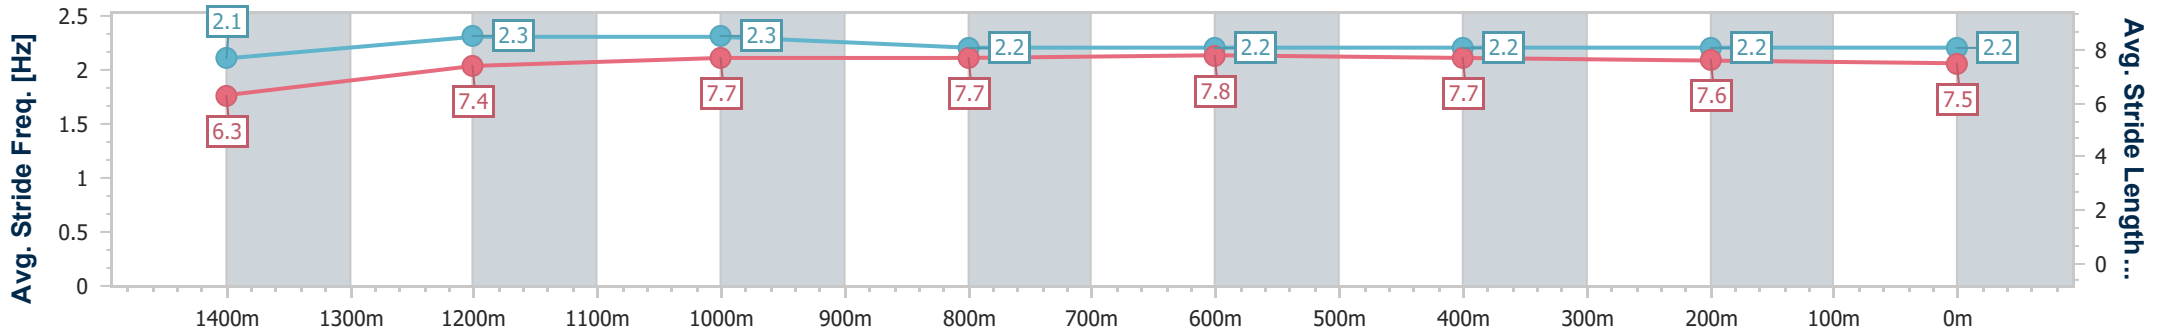

03 August 2024 - 14:28

Track Rating: Synthetic, Weather: Fine, Rail Position: True

Section	Overall	1400m	1200m	1000m	800m	600m	400m	200m
Section Times	1:33.57 [1] (0:10.49)	1:23.08 [4] (0:12.03)	1:11.05 [7] (0:11.41)	0:59.64 [7] (0:12.00)	0:47.64 [7] (0:11.86)	0:35.78 [6] (0:11.81)	0:23.97 [5] (0:11.86)	0:12.11 [3]
Average Speed [km/h]	48.1	60.4	63.1	60.4	61.7	62.3	61.2	59.9
Top Speed [km/h]	61.3	61.8	64.3	63.0	62.4	63.2	61.9	60.9
Avg. Dist. to Rail [m]	6.2	1.4	2.1	2.3	2.6	4.2	5.1	6.2
Avg. Stride Freq. [Hz]	2.1	2.3	2.3	2.2	2.2	2.2	2.2	2.2
Avg. Stride Length [m]	6.3	7.4	7.7	7.7	7.8	7.7	7.6	7.5