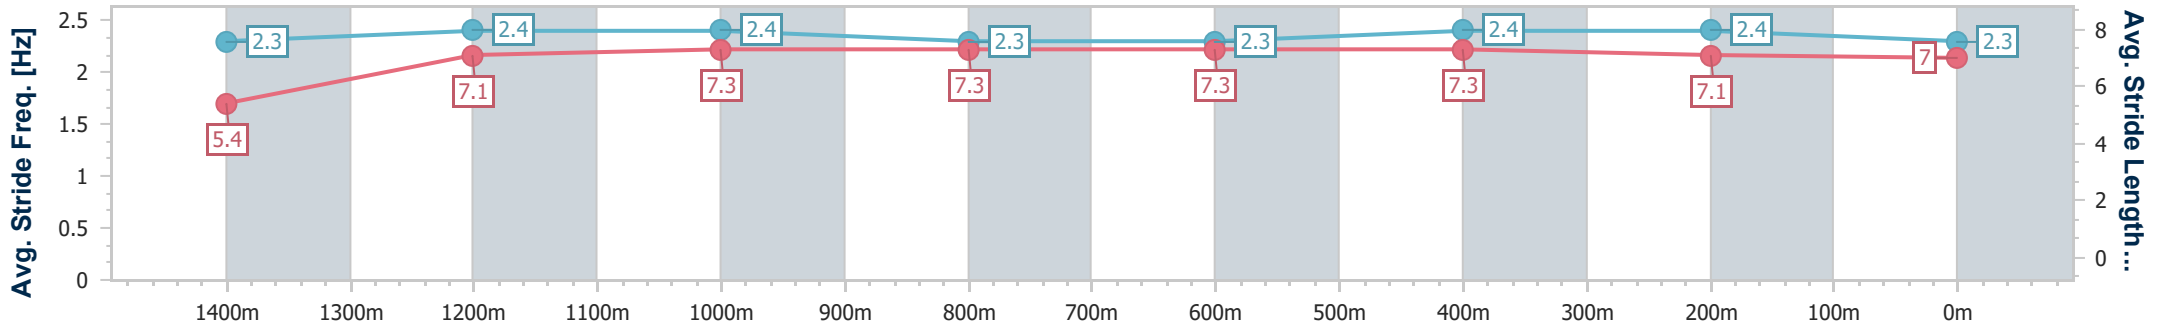

Aquis Park Gold Coast Poly QLD Professional

Race 4: REEF UNLIMITED Maiden Handicap - 1540m

03 August 2024 - 14:28

Track Rating: Synthetic, Weather: Fine, Rail Position: True

Section	Overall	1400m	1200m	1000m	800m	600m	400m	200m
Section Times	1:34.52 [8] (0:11.24)	1:23.28 [12] (0:11.81)	1:11.47 [12] (0:11.42)	1:00.05 [12] (0:11.89)	0:48.16 [12] (0:11.96)	0:36.20 [12] (0:11.90)	0:24.30 [12] (0:12.12)	0:12.18 [9] (0:12.18)
Average Speed [km/h]	44.8	61.5	63.3	60.7	61.1	62.6	60.5	59.3
Top Speed [km/h]	58.7	64.0	64.6	64.1	63.0	63.8	61.4	60.5
Avg. Dist. to Rail [m]	4.7	1.2	2.4	1.9	2.9	6.1	7.3	8.4
Avg. Stride Freq. [Hz]	2.3	2.4	2.4	2.3	2.3	2.4	2.4	2.3
Avg. Stride Length [m]	5.4	7.1	7.3	7.3	7.3	7.3	7.1	7.0