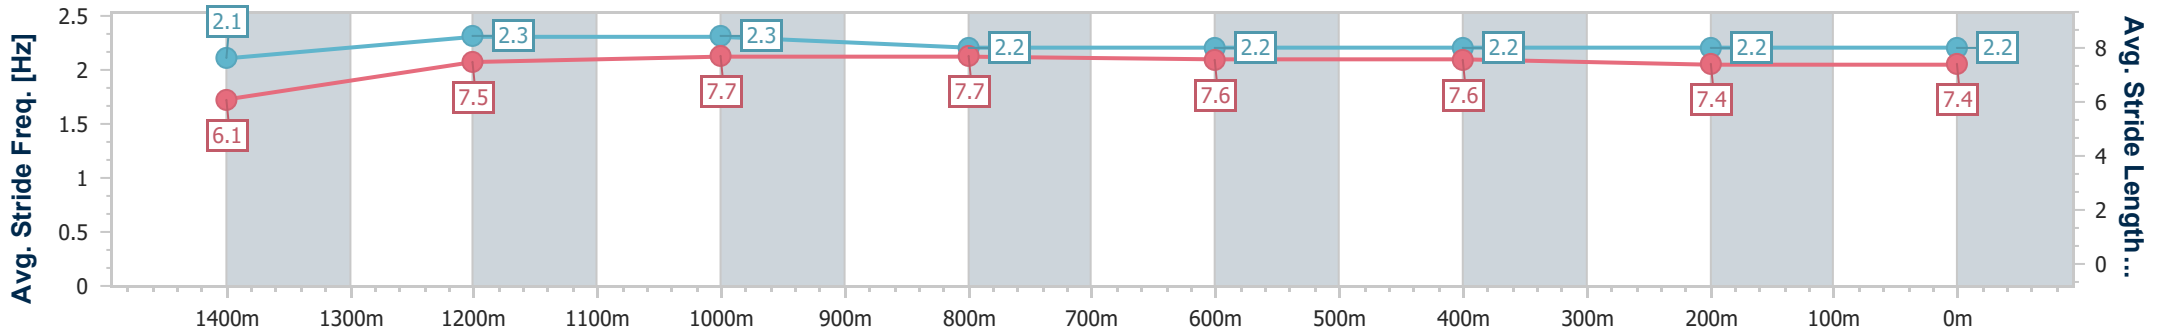

Aquis Park Gold Coast Poly QLD Professional

Race 4: REEF UNLIMITED Maiden Handicap - 1540m

03 August 2024 - 14:28

Track Rating: Synthetic, Weather: Fine, Rail Position: True

Section	Overall	1400m	1200m	1000m	800m	600m	400m	200m
Section Times	1:34.62 [9] (0:10.71)	1:23.91 [8] (0:12.04)	1:11.87 [9] (0:11.38)	1:00.49 [9] (0:12.02)	0:48.47 [10] (0:11.98)	0:36.49 [11] (0:12.05)	0:24.44 [11] (0:12.24)	0:12.20 [10]
Average Speed [km/h]	47.2	61.2	63.4	60.6	61.1	61.0	59.0	59.5
Top Speed [km/h]	61.4	63.0	64.4	63.3	63.0	63.5	59.9	60.3
Avg. Dist. to Rail [m]	8.2	3.1	4.0	3.5	3.5	4.1	2.7	4.6
Avg. Stride Freq. [Hz]	2.1	2.3	2.3	2.2	2.2	2.2	2.2	2.2
Avg. Stride Length [m]	6.1	7.5	7.7	7.7	7.6	7.6	7.4	7.4

- [ ] Ranking at each section and finish
- .-.- No data available at this section
- NA No data available

Horse/Jockey Name	Trapeze Flyer
Final Rank	10
Fastest Section Time (Section)	0:10.57 (Overall)
Top Speed [km/h] (Section)	65.0 (1200m)
Race State	Finished