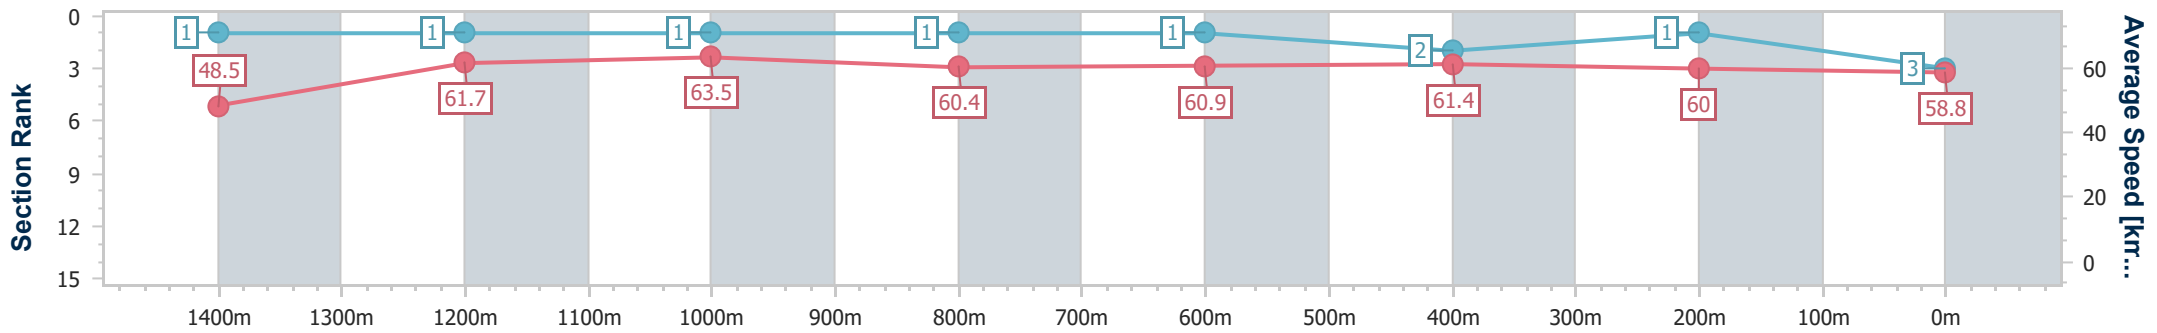

- [ ] Ranking at each section and finish
- .-.- No data available at this section
- NA No data available

Horse/Jockey Name	Pride Of Passion
Final Rank	4
Fastest Section Time (Section)	0:10.47 (Overall)
Top Speed [km/h] (Section)	64.3 (1200m)
Race State	Finished