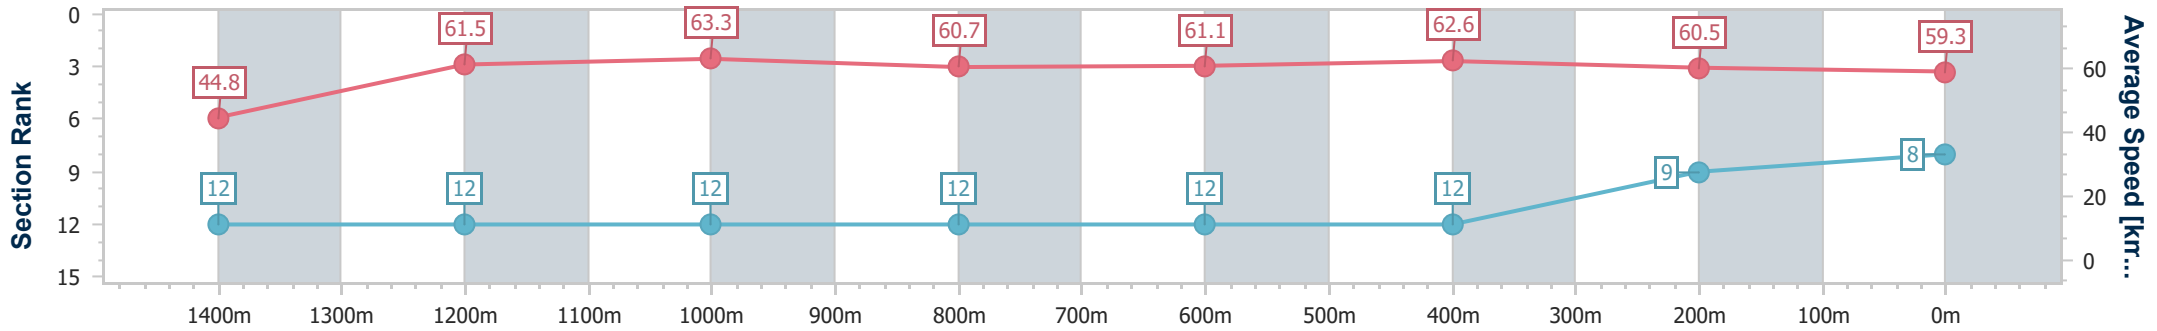

- [ ] Ranking at each section and finish
- .-.- No data available at this section
- NA No data available

Horse/Jockey Name	Smokin Match
Final Rank	8
Fastest Section Time (Section)	0:11.24 (Overall)
Top Speed [km/h] (Section)	64.6 (1200m)
Race State	Finished

Aquis Park Gold Coast Poly QLD Professional

Race 4: REEF UNLIMITED Maiden Handicap - 1540m

03 August 2024 - 14:28

Track Rating: Synthetic, Weather: Fine, Rail Position: True

Section	Overall	1400m	1200m	1000m	800m	600m	400m	200m
Section Times	1:34.52 [8] (0:11.24)	1:23.28 [12] (0:11.81)	1:11.47 [12] (0:11.42)	1:00.05 [12] (0:11.89)	0:48.16 [12] (0:11.96)	0:36.20 [12] (0:11.90)	0:24.30 [12] (0:12.12)	0:12.18 [9] (0:12.18)
Average Speed [km/h]	44.8	61.5	63.3	60.7	61.1	62.6	60.5	59.3
Top Speed [km/h]	58.7	64.0	64.6	64.1	63.0	63.8	61.4	60.5
Avg. Dist. to Rail [m]	4.7	1.2	2.4	1.9	2.9	6.1	7.3	8.4
Avg. Stride Freq. [Hz]	2.3	2.4	2.4	2.3	2.3	2.4	2.4	2.3
Avg. Stride Length [m]	5.4	7.1	7.3	7.3	7.3	7.3	7.1	7.0