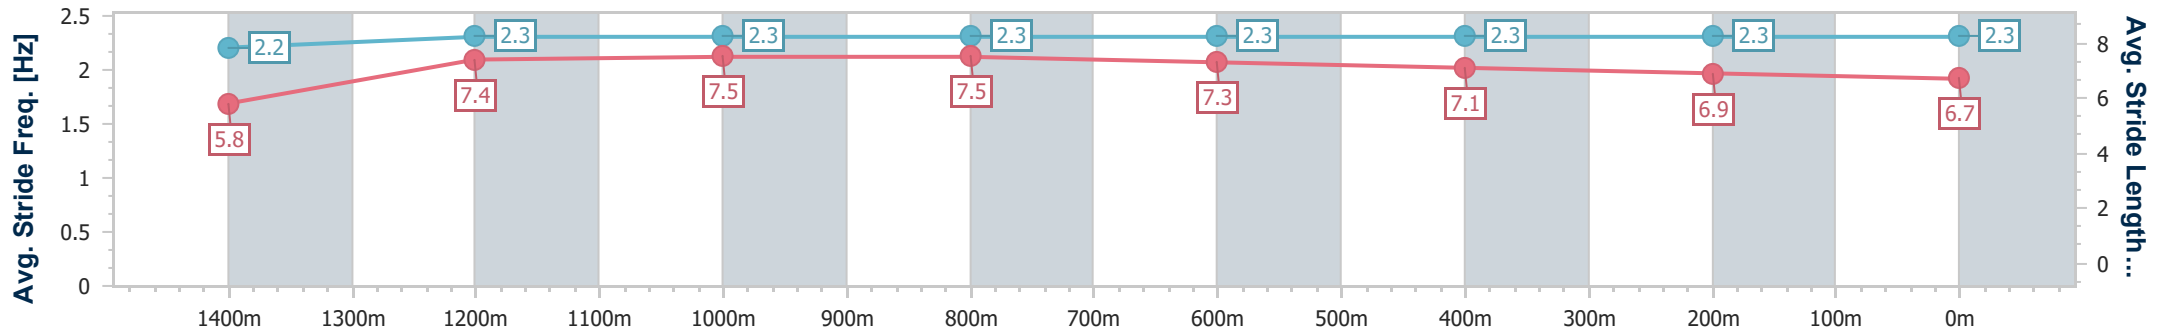

Aquis Park Gold Coast Poly QLD Professional

Race 4: REEF UNLIMITED Maiden Handicap - 1540m

03 August 2024 - 14:28

Track Rating: Synthetic, Weather: Fine, Rail Position: True

Section	Overall	1400m	1200m	1000m	800m	600m	400m	200m
Section Times	1:34.27 [6] (0:11.04)	1:23.23 [11] (0:11.63)	1:11.60 [8] (0:11.44)	1:00.16 [8] (0:11.65)	0:48.51 [4] (0:11.89)	0:36.62 [4] (0:11.74)	0:24.88 [3] (0:12.23)	0:12.65 [6] (0:12.65)
Average Speed [km/h]	45.5	62.1	62.9	62.0	60.5	61.6	58.9	57.1
Top Speed [km/h]	60.4	63.3	63.5	63.3	61.8	62.3	60.4	58.4
Avg. Dist. to Rail [m]	2.8	0.3	0.3	0.1	0.6	0.7	1.1	1.4
Avg. Stride Freq. [Hz]	2.2	2.3	2.3	2.3	2.3	2.3	2.3	2.3
Avg. Stride Length [m]	5.8	7.4	7.5	7.5	7.3	7.1	6.9	6.7

- [ ] Ranking at each section and finish
- .-.- No data available at this section
- NA No data available

Horse/Jockey Name	Honour Bright
Final Rank	7
Fastest Section Time (Section)	0:11.00 (Overall)
Top Speed [km/h] (Section)	64.3 (1200m)
Race State	Finished