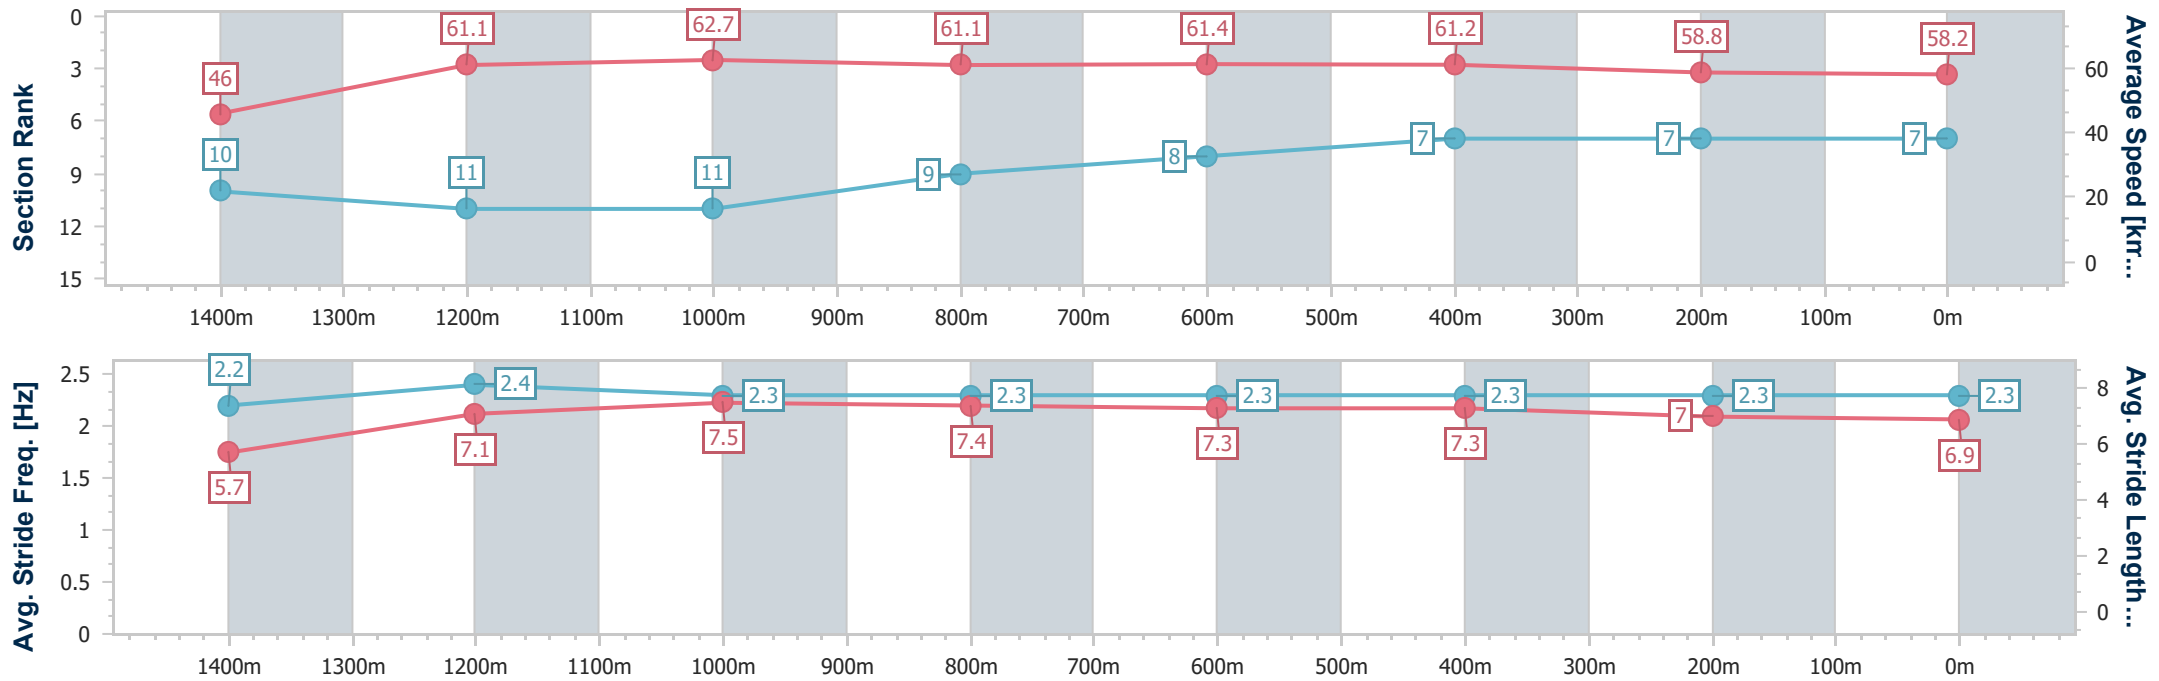

- [ ] Ranking at each section and finish
- .-.- No data available at this section
- NA No data available

Horse/Jockey Name	Honour Bright
Final Rank	7
Fastest Section Time (Section)	0:11.00 (Overall)
Top Speed [km/h] (Section)	64.3 (1200m)
Race State	Finished

Aquis Park Gold Coast Poly QLD Professional

Race 4: REEF UNLIMITED Maiden Handicap - 1540m

03 August 2024 - 14:28

Track Rating: Synthetic, Weather: Fine, Rail Position: True

Section	Overall	1400m	1200m	1000m	800m	600m	400m	200m
Section Times	1:34.49 [7] (0:11.00)	1:23.49 [10] (0:11.85)	1:11.64 [11] (0:11.53)	1:00.11 [11] (0:11.75)	0:48.36 [9] (0:11.78)	0:36.58 [8] (0:11.80)	0:24.78 [7] (0:12.31)	0:12.47 [7] (0:12.47)
Average Speed [km/h]	46.0	61.1	62.7	61.1	61.4	61.2	58.8	58.2
Top Speed [km/h]	60.4	62.8	64.3	63.0	62.3	62.9	59.9	59.1
Avg. Dist. to Rail [m]	6.1	1.1	0.6	0.3	0.5	1.2	1.9	3.2
Avg. Stride Freq. [Hz]	2.2	2.4	2.3	2.3	2.3	2.3	2.3	2.3
Avg. Stride Length [m]	5.7	7.1	7.5	7.4	7.3	7.3	7.0	6.9

- [ ] Ranking at each section and finish
- .-.- No data available at this section
- NA No data available

Horse/Jockey Name	Smokin Match
Final Rank	8
Fastest Section Time (Section)	0:11.24 (Overall)
Top Speed [km/h] (Section)	64.6 (1200m)
Race State	Finished