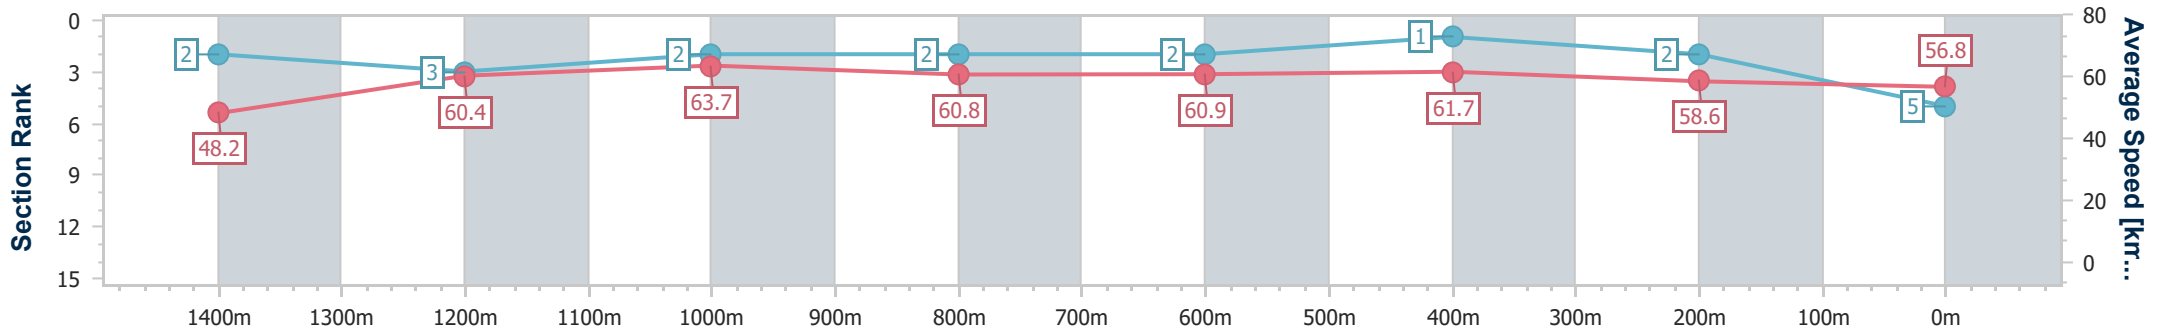

Horse/Jockey Name	Windy Wheels
Final Rank	5
Fastest Section Time (Section)	0:10.43 (Overall)
Top Speed [km/h] (Section)	65.8 (1200m)
Race State	Finished

Aquis Park Gold Coast Poly QLD Professional

Race 4: REEF UNLIMITED Maiden Handicap - 1540m

03 August 2024 - 14:28

Track Rating: Synthetic, Weather: Fine, Rail Position: True

Section	Overall	1400m	1200m	1000m	800m	600m	400m	200m
Section Times	1:34.24 [5] (0:10.43)	1:23.81 [2] (0:11.95)	1:11.86 [3] (0:11.33)	1:00.53 [2] (0:11.88)	0:48.65 [2] (0:11.85)	0:36.80 [2] (0:11.67)	0:25.13 [1] (0:12.35)	0:12.78 [2] (0:12.78)
Average Speed [km/h]	48.2	60.4	63.7	60.8	60.9	61.7	58.6	56.8
Top Speed [km/h]	62.4	61.8	65.8	62.4	61.7	63.4	60.3	58.7
Avg. Dist. to Rail [m]	2.8	0.3	1.7	1.2	0.4	0.9	2.2	4.5
Avg. Stride Freq. [Hz]	2.4	2.4	2.4	2.3	2.3	2.4	2.3	2.3
Avg. Stride Length [m]	5.6	7.0	7.4	7.3	7.3	7.3	7.0	6.8

- [ ] Ranking at each section and finish
- -.-.-.- No data available at this section
- NA No data available