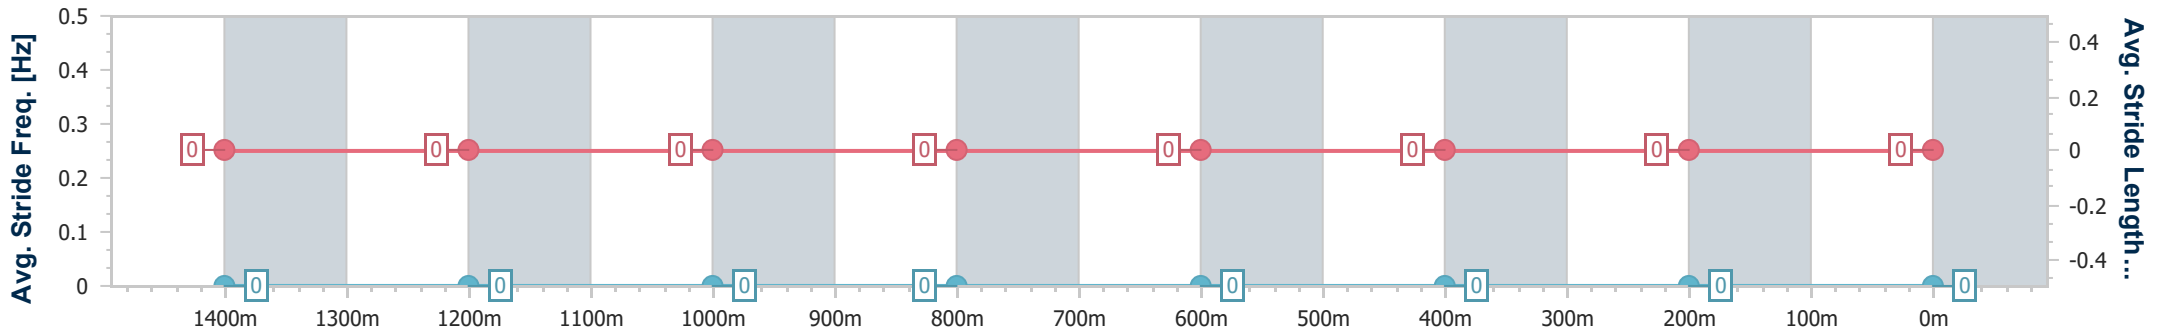

- [ ] Ranking at each section and finish
- .-.- No data available at this section
- NA No data available

Horse/Jockey Name	Trapeze Flyer
Final Rank	10
Fastest Section Time (Section)	0:10.57 (Overall)
Top Speed [km/h] (Section)	65.0 (1200m)
Race State	Finished

Aquis Park Gold Coast Poly QLD Professional

Race 4: REEF UNLIMITED Maiden Handicap - 1540m

03 August 2024 - 14:28

Track Rating: Synthetic, Weather: Fine, Rail Position: True

Section	Overall	1400m	1200m	1000m	800m	600m	400m	200m
Section Times	1:34.91 [10] (0:10.57)	1:24.34 [6] (0:11.89)	1:12.45 [6] (0:11.34)	1:01.11 [4] (0:11.90)	0:49.21 [3] (0:11.89)	0:37.32 [3] (0:12.11)	0:25.21 [6] (0:12.40)	0:12.81 [8]
Average Speed [km/h]	47.9	62.9	63.5	61.0	61.6	60.5	58.3	56.5
Top Speed [km/h]	61.5	64.4	65.0	62.4	62.5	62.2	59.3	57.9
Avg. Dist. to Rail [m]	11.0	4.9	4.1	3.3	2.9	2.9	3.5	5.2
Avg. Stride Freq. [Hz]	--	--	--	--	--	--	--	--
Avg. Stride Length [m]	--	--	--	--	--	--	--	--

- [ ] Ranking at each section and finish
- No data available at this section
- NA No data available

Horse/Jockey Name	Miss Honeycomb
Final Rank	11
Fastest Section Time (Section)	0:10.66 (Overall)
Top Speed [km/h] (Section)	64.2 (1200m)
Race State	Finished