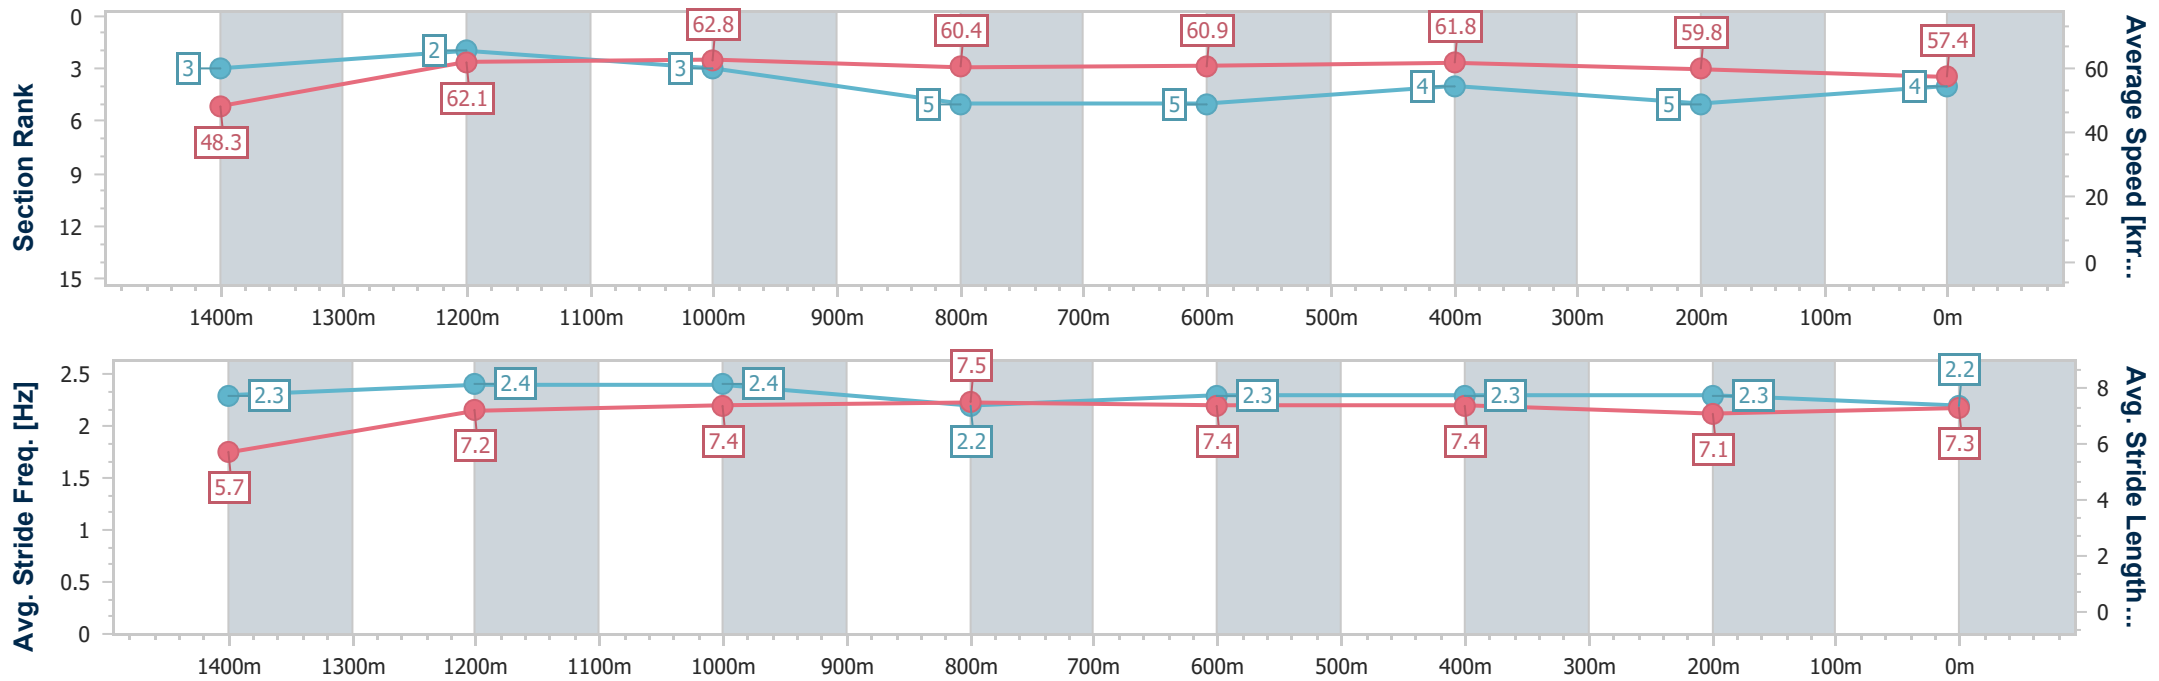

Aquis Park Gold Coast Poly QLD Professional

Race 4: REEF UNLIMITED Maiden Handicap - 1540m

03 August 2024 - 14:28

Track Rating: Synthetic, Weather: Fine, Rail Position: True

Section	Overall	1400m	1200m	1000m	800m	600m	400m	200m
Section Times	1:34.10 [4] (0:10.47)	1:23.63 [3] (0:11.83)	1:11.80 [2] (0:11.44)	1:00.36 [3] (0:12.03)	0:48.33 [5] (0:11.94)	0:36.39 [5] (0:11.77)	0:24.62 [4] (0:12.11)	0:12.51 [5] (0:12.51)
Average Speed [km/h]	48.3	62.1	62.8	60.4	60.9	61.8	59.8	57.4
Top Speed [km/h]	61.7	62.8	64.3	61.5	62.5	63.7	61.7	58.4
Avg. Dist. to Rail [m]	8.3	2.5	2.6	1.9	2.3	1.8	3.3	5.3
Avg. Stride Freq. [Hz]	2.3	2.4	2.4	2.2	2.3	2.3	2.3	2.2
Avg. Stride Length [m]	5.7	7.2	7.4	7.5	7.4	7.4	7.1	7.3

- [ ] Ranking at each section and finish
- .-.- No data available at this section
- NA No data available

Horse/Jockey Name	Windy Wheels
Final Rank	5
Fastest Section Time (Section)	0:10.43 (Overall)
Top Speed [km/h] (Section)	65.8 (1200m)
Race State	Finished