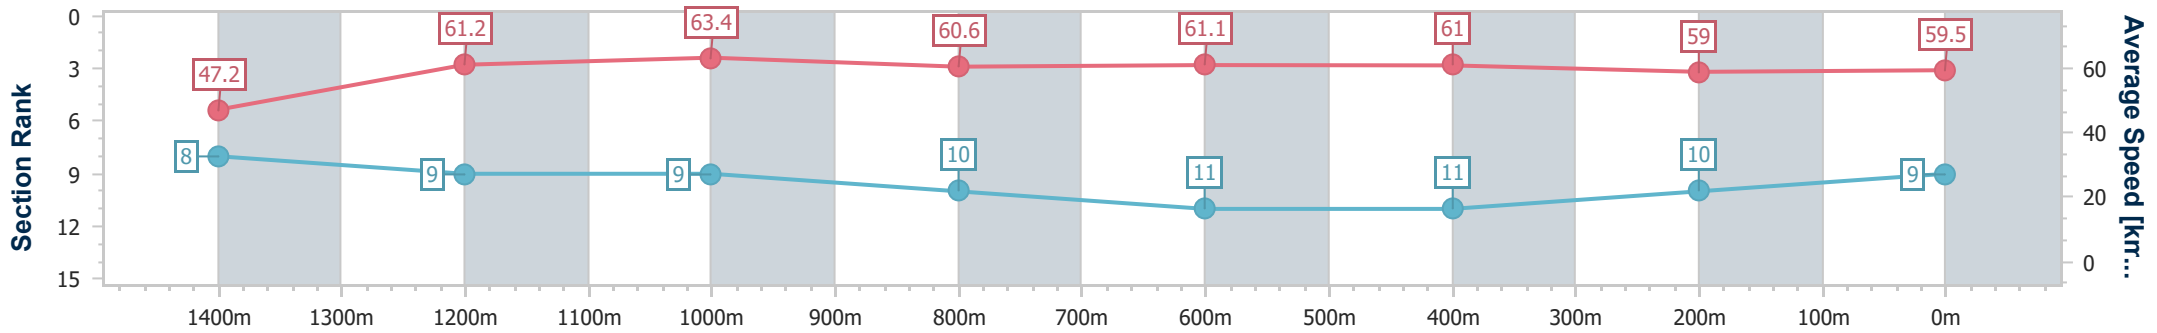

Aquis Park Gold Coast Poly QLD Professional

Race 4: REEF UNLIMITED Maiden Handicap - 1540m

03 August 2024 - 14:28

Track Rating: Synthetic, Weather: Fine, Rail Position: True

Section	Overall	1400m	1200m	1000m	800m	600m	400m	200m
Section Times	1:34.62 [9] (0:10.71)	1:23.91 [8] (0:12.04)	1:11.87 [9] (0:11.38)	1:00.49 [9] (0:12.02)	0:48.47 [10] (0:11.98)	0:36.49 [11] (0:12.05)	0:24.44 [11] (0:12.24)	0:12.20 [10]
Average Speed [km/h]	47.2	61.2	63.4	60.6	61.1	61.0	59.0	59.5
Top Speed [km/h]	61.4	63.0	64.4	63.3	63.0	63.5	59.9	60.3
Avg. Dist. to Rail [m]	8.2	3.1	4.0	3.5	3.5	4.1	2.7	4.6
Avg. Stride Freq. [Hz]	2.1	2.3	2.3	2.2	2.2	2.2	2.2	2.2
Avg. Stride Length [m]	6.1	7.5	7.7	7.7	7.6	7.6	7.4	7.4

- [ ] Ranking at each section and finish
- .-.- No data available at this section
- NA No data available

Horse/Jockey Name	Trapeze Flyer
Final Rank	10
Fastest Section Time (Section)	0:10.57 (Overall)
Top Speed [km/h] (Section)	65.0 (1200m)
Race State	Finished