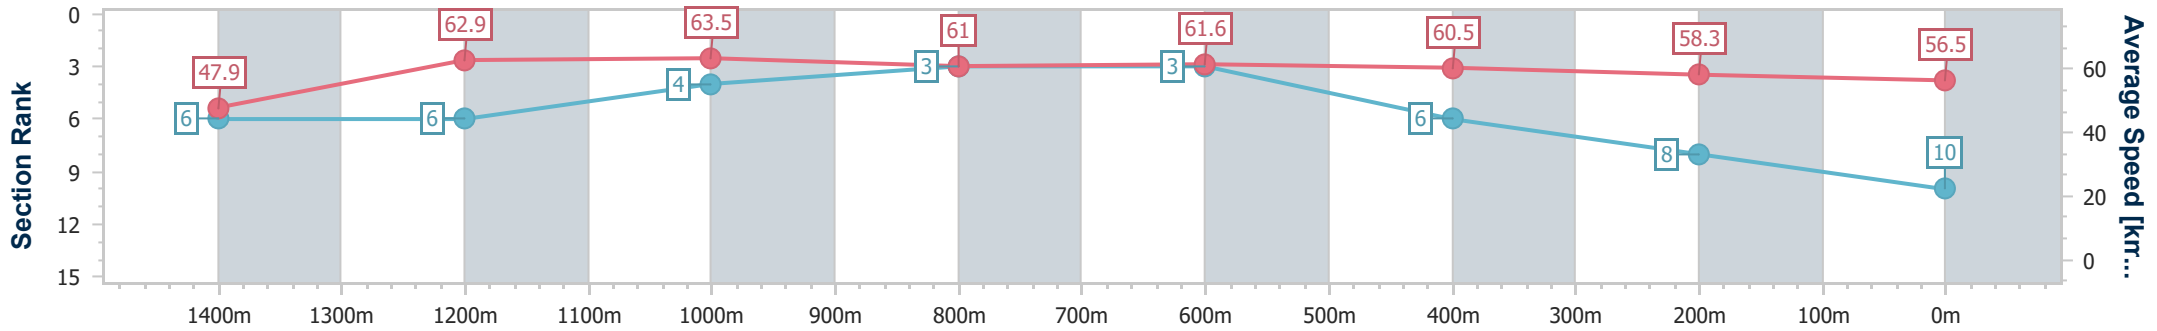

- [ ] Ranking at each section and finish
- .-.- No data available at this section
- NA No data available

Horse/Jockey Name	Trapeze Flyer
Final Rank	10
Fastest Section Time (Section)	0:10.57 (Overall)
Top Speed [km/h] (Section)	65.0 (1200m)
Race State	Finished

Aquis Park Gold Coast Poly QLD Professional

Race 4: REEF UNLIMITED Maiden Handicap - 1540m

03 August 2024 - 14:28

Track Rating: Synthetic, Weather: Fine, Rail Position: True

Section	Overall	1400m	1200m	1000m	800m	600m	400m	200m
Section Times	1:34.91 [10] (0:10.57)	1:24.34 [6] (0:11.89)	1:12.45 [6] (0:11.34)	1:01.11 [4] (0:11.90)	0:49.21 [3] (0:11.89)	0:37.32 [3] (0:12.11)	0:25.21 [6] (0:12.40)	0:12.81 [8]
Average Speed [km/h]	47.9	62.9	63.5	61.0	61.6	60.5	58.3	56.5
Top Speed [km/h]	61.5	64.4	65.0	62.4	62.5	62.2	59.3	57.9
Avg. Dist. to Rail [m]	11.0	4.9	4.1	3.3	2.9	2.9	3.5	5.2
Avg. Stride Freq. [Hz]	--	--	--	--	--	--	--	--
Avg. Stride Length [m]	--	--	--	--	--	--	--	--

- [ ] Ranking at each section and finish
- No data available at this section
- NA No data available

Horse/Jockey Name	Miss Honeycomb
Final Rank	11
Fastest Section Time (Section)	0:10.66 (Overall)
Top Speed [km/h] (Section)	64.2 (1200m)
Race State	Finished