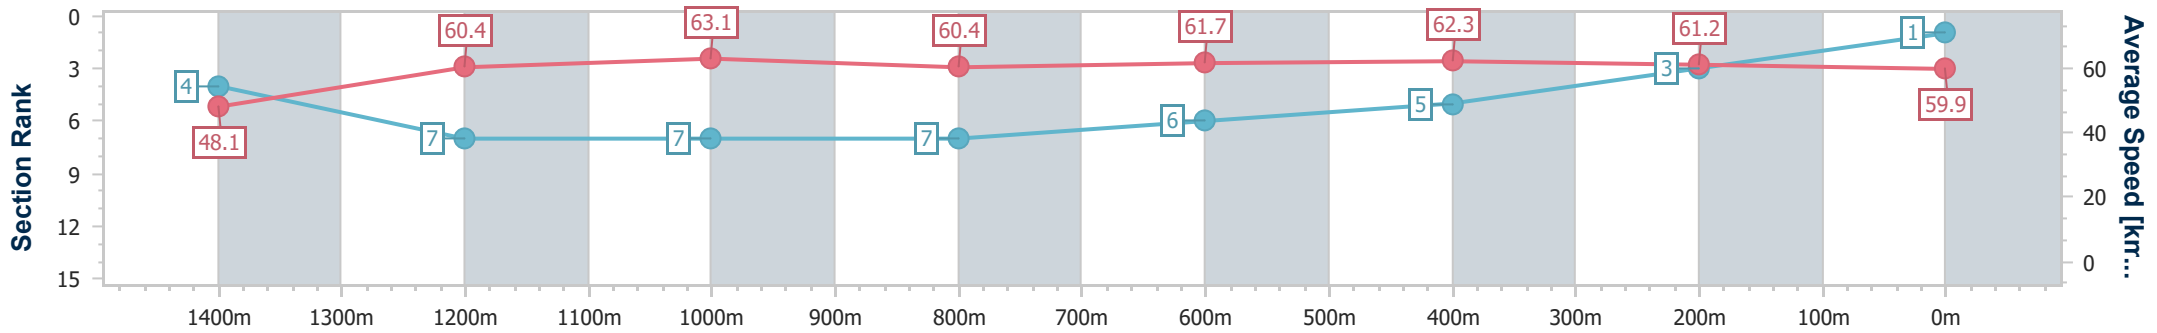

03 August 2024 - 14:28

Track Rating: Synthetic, Weather: Fine, Rail Position: True

Section	Overall	1400m	1200m	1000m	800m	600m	400m	200m
Section Times	1:33.57 [1] (0:10.49)	1:23.08 [4] (0:12.03)	1:11.05 [7] (0:11.41)	0:59.64 [7] (0:12.00)	0:47.64 [7] (0:11.86)	0:35.78 [6] (0:11.81)	0:23.97 [5] (0:11.86)	0:12.11 [3]
Average Speed [km/h]	48.1	60.4	63.1	60.4	61.7	62.3	61.2	59.9
Top Speed [km/h]	61.3	61.8	64.3	63.0	62.4	63.2	61.9	60.9
Avg. Dist. to Rail [m]	6.2	1.4	2.1	2.3	2.6	4.2	5.1	6.2
Avg. Stride Freq. [Hz]	2.1	2.3	2.3	2.2	2.2	2.2	2.2	2.2
Avg. Stride Length [m]	6.3	7.4	7.7	7.7	7.8	7.7	7.6	7.5