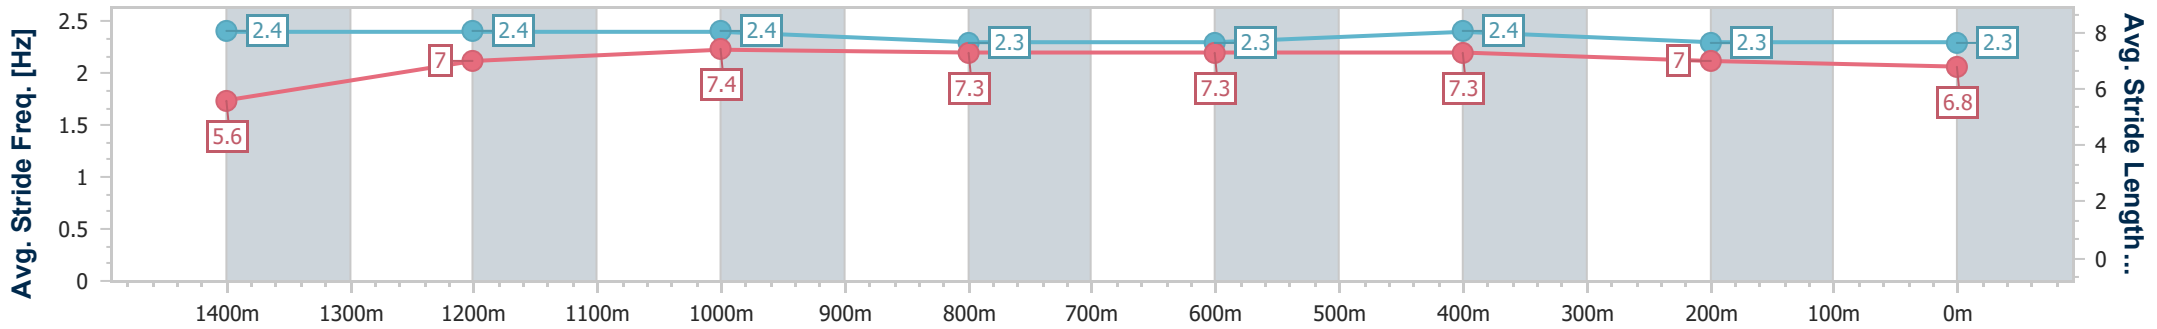

- [ ] Ranking at each section and finish
- .-.- No data available at this section
- NA No data available

Horse/Jockey Name	Windy Wheels
Final Rank	5
Fastest Section Time (Section)	0:10.43 (Overall)
Top Speed [km/h] (Section)	65.8 (1200m)
Race State	Finished

Aquis Park Gold Coast Poly QLD Professional

Race 4: REEF UNLIMITED Maiden Handicap - 1540m

03 August 2024 - 14:28

Track Rating: Synthetic, Weather: Fine, Rail Position: True

Section	Overall	1400m	1200m	1000m	800m	600m	400m	200m
Section Times	1:34.24 [5] (0:10.43)	1:23.81 [2] (0:11.95)	1:11.86 [3] (0:11.33)	1:00.53 [2] (0:11.88)	0:48.65 [2] (0:11.85)	0:36.80 [2] (0:11.67)	0:25.13 [1] (0:12.35)	0:12.78 [2] (0:12.78)
Average Speed [km/h]	48.2	60.4	63.7	60.8	60.9	61.7	58.6	56.8
Top Speed [km/h]	62.4	61.8	65.8	62.4	61.7	63.4	60.3	58.7
Avg. Dist. to Rail [m]	2.8	0.3	1.7	1.2	0.4	0.9	2.2	4.5
Avg. Stride Freq. [Hz]	2.4	2.4	2.4	2.3	2.3	2.4	2.3	2.3
Avg. Stride Length [m]	5.6	7.0	7.4	7.3	7.3	7.3	7.0	6.8