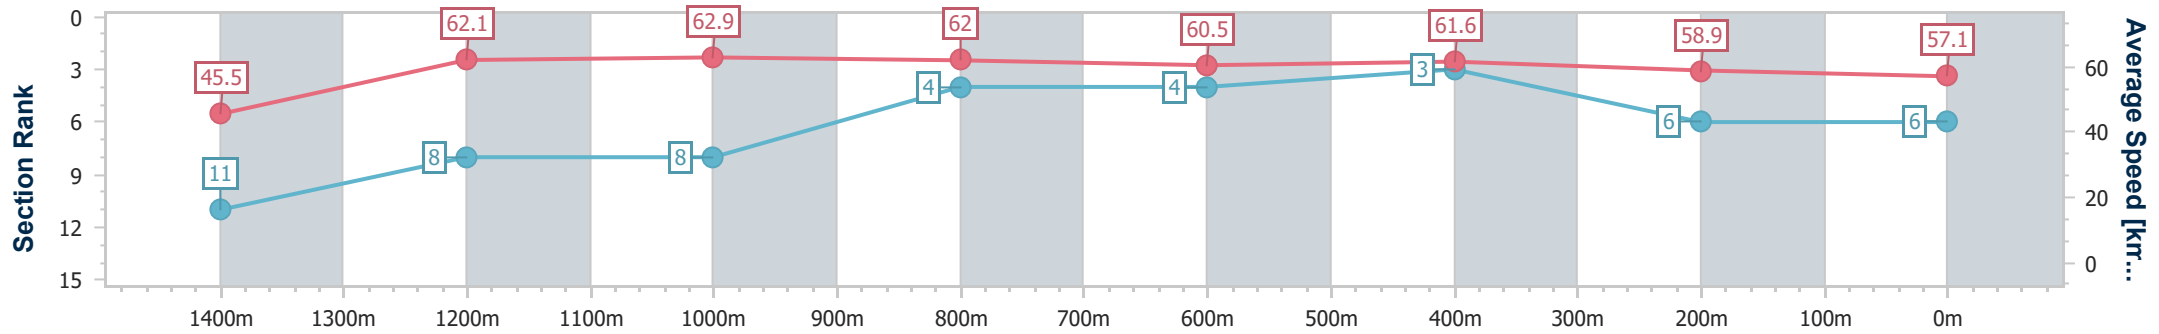

- [ ] Ranking at each section and finish
- .-.- No data available at this section
- NA No data available

Horse/Jockey Name	Honour Bright
Final Rank	7
Fastest Section Time (Section)	0:11.00 (Overall)
Top Speed [km/h] (Section)	64.3 (1200m)
Race State	Finished