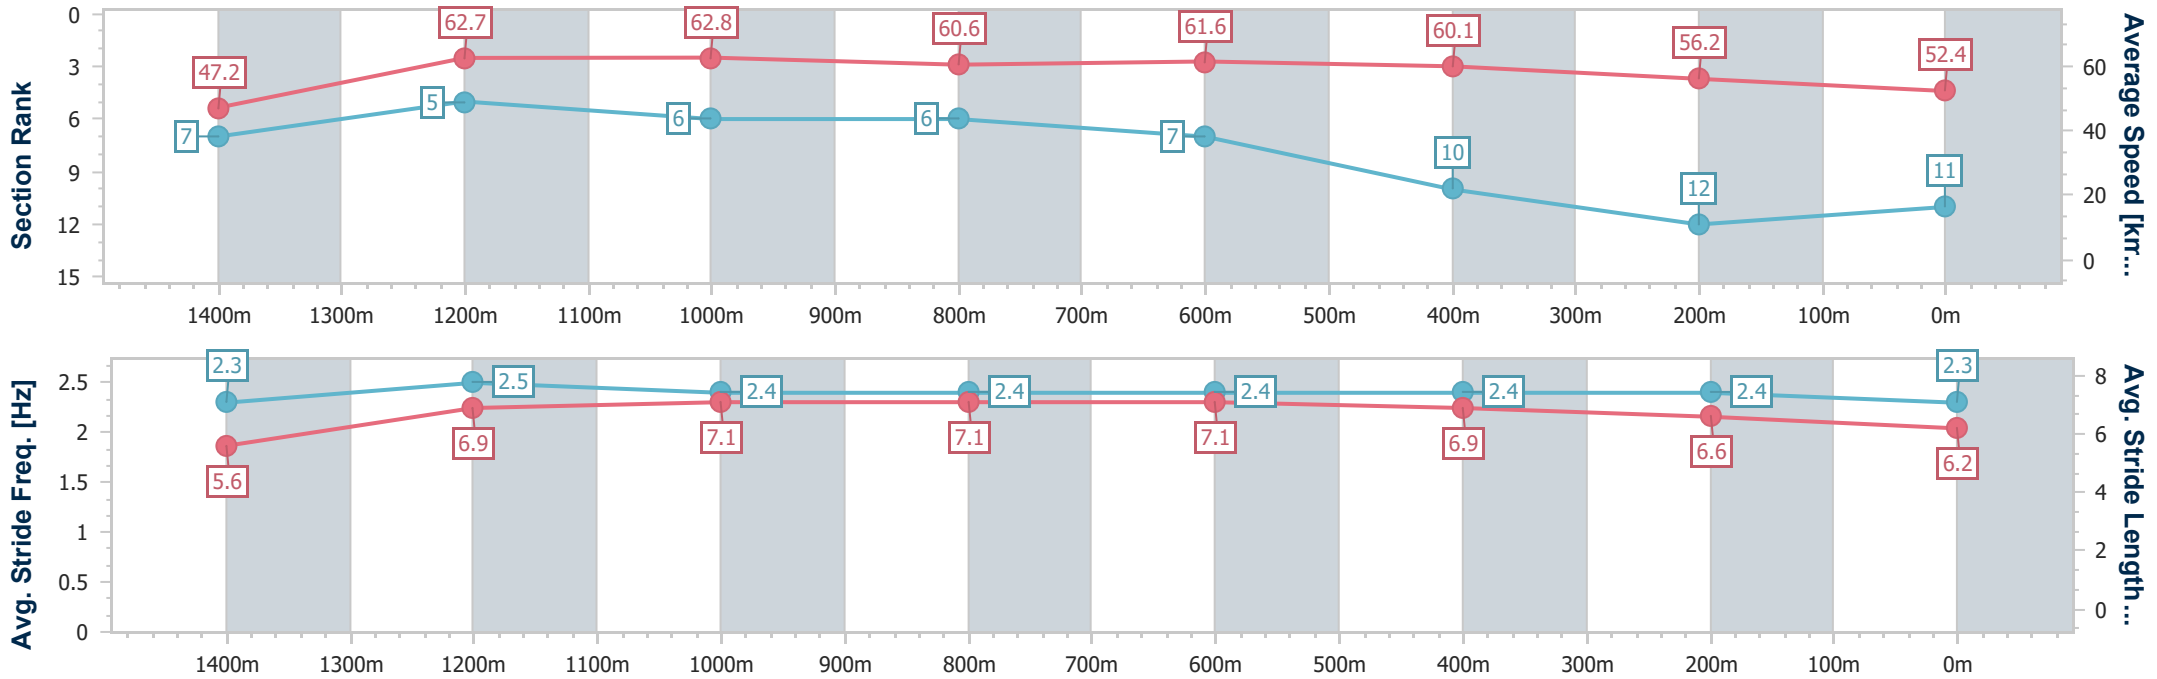

- [ ] Ranking at each section and finish
- No data available at this section
- NA No data available

Horse/Jockey Name	Miss Honeycomb
Final Rank	11
Fastest Section Time (Section)	0:10.66 (Overall)
Top Speed [km/h] (Section)	64.2 (1200m)
Race State	Finished

Aquis Park Gold Coast Poly QLD Professional

Race 4: REEF UNLIMITED Maiden Handicap - 1540m

03 August 2024 - 14:28

Track Rating: Synthetic, Weather: Fine, Rail Position: True

Section	Overall	1400m	1200m	1000m	800m	600m	400m	200m
Section Times	1:36.90 [11] (0:10.66)	1:26.24 [7] (0:11.77)	1:14.47 [5] (0:11.49)	1:02.98 [6] (0:12.01)	0:50.97 [6] (0:11.95)	0:39.02 [7] (0:12.26)	0:26.76 [10] (0:12.95)	0:13.81 [12] (0:13.81)
Average Speed [km/h]	47.2	62.7	62.8	60.6	61.6	60.1	56.2	52.4
Top Speed [km/h]	62.9	63.6	64.2	61.9	63.2	63.2	58.5	54.9
Avg. Dist. to Rail [m]	4.3	3.2	3.6	4.0	4.0	4.7	3.9	3.2
Avg. Stride Freq. [Hz]	2.3	2.5	2.4	2.4	2.4	2.4	2.4	2.3
Avg. Stride Length [m]	5.6	6.9	7.1	7.1	7.1	6.9	6.6	6.2

- [ ] Ranking at each section and finish
- .-.- No data available at this section
- NA No data available

Horse/Jockey Name	A Royal Sort
Final Rank	12
Fastest Section Time (Section)	0:10.53 (Overall)
Top Speed [km/h] (Section)	64.3 (600m)
Race State	Finished