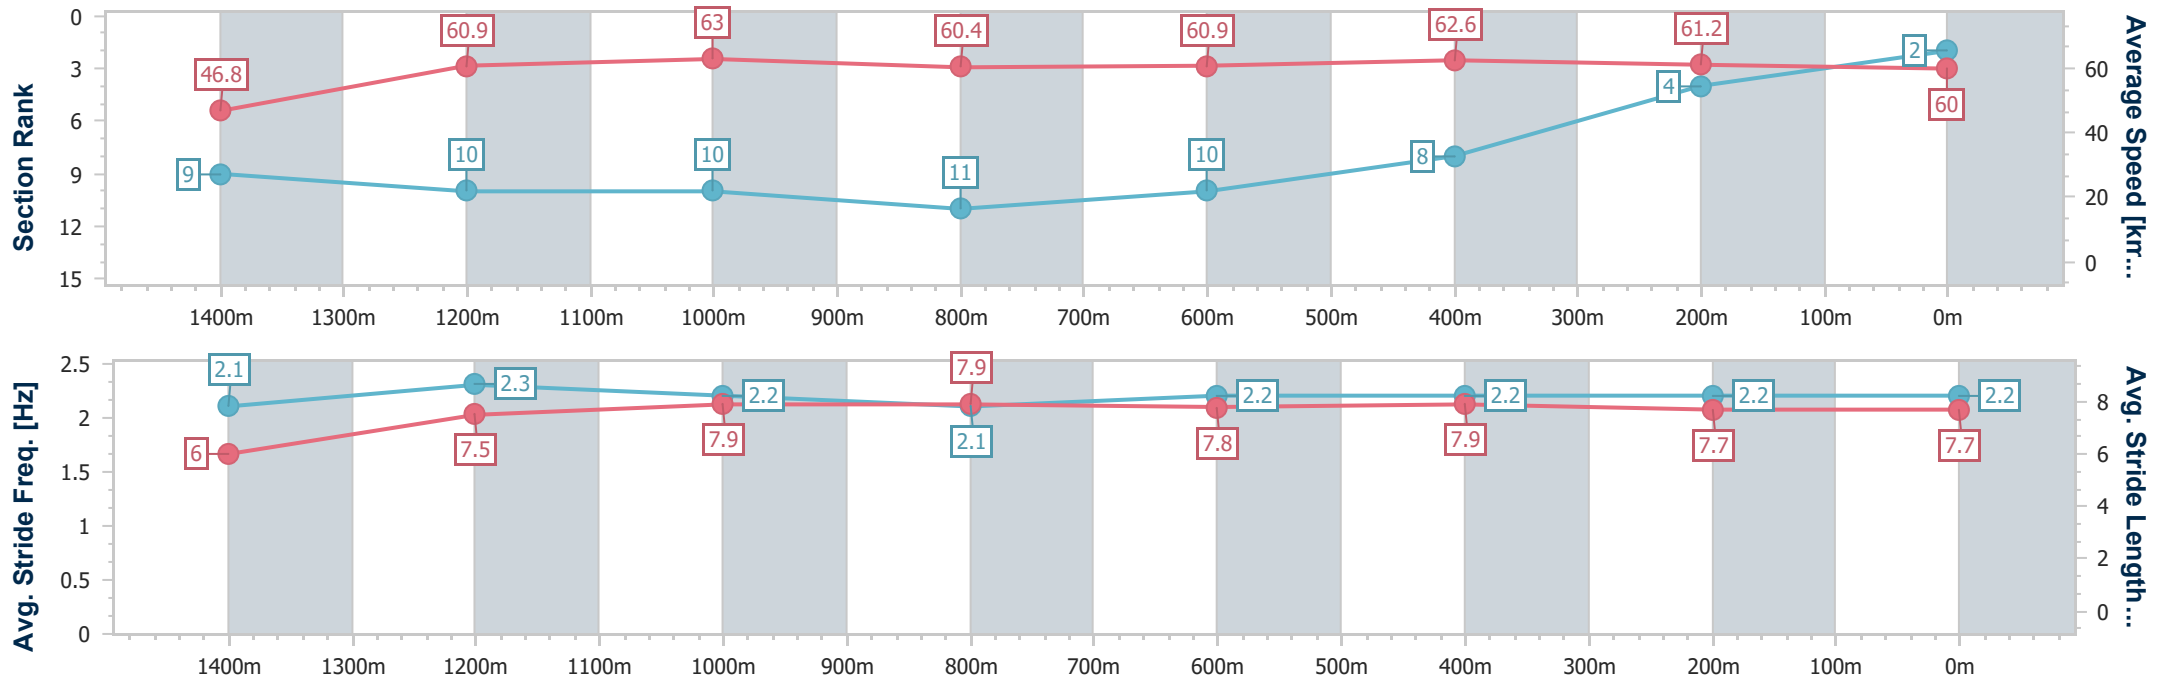

Aquis Park Gold Coast Poly QLD Professional

Race 4: REEF UNLIMITED Maiden Handicap - 1540m

03 August 2024 - 14:28

Track Rating: Synthetic, Weather: Fine, Rail Position: True

Section	Overall	1400m	1200m	1000m	800m	600m	400m	200m
Section Times	1:33.61 [2] (0:10.80)	1:22.81 [9] (0:11.95)	1:10.86 [10] (0:11.42)	0:59.44 [10] (0:12.04)	0:47.40 [11] (0:11.92)	0:35.48 [10] (0:11.60)	0:23.88 [8] (0:11.79)	0:12.09 [4]
Average Speed [km/h]	46.8	60.9	63.0	60.4	60.9	62.6	61.2	60.0
Top Speed [km/h]	60.1	63.1	63.8	63.4	63.0	63.2	61.9	60.3
Avg. Dist. to Rail [m]	5.3	1.3	1.9	3.0	1.6	1.9	1.6	1.3
Avg. Stride Freq. [Hz]	2.1	2.3	2.2	2.1	2.2	2.2	2.2	2.2
Avg. Stride Length [m]	6.0	7.5	7.9	7.9	7.8	7.9	7.7	7.7