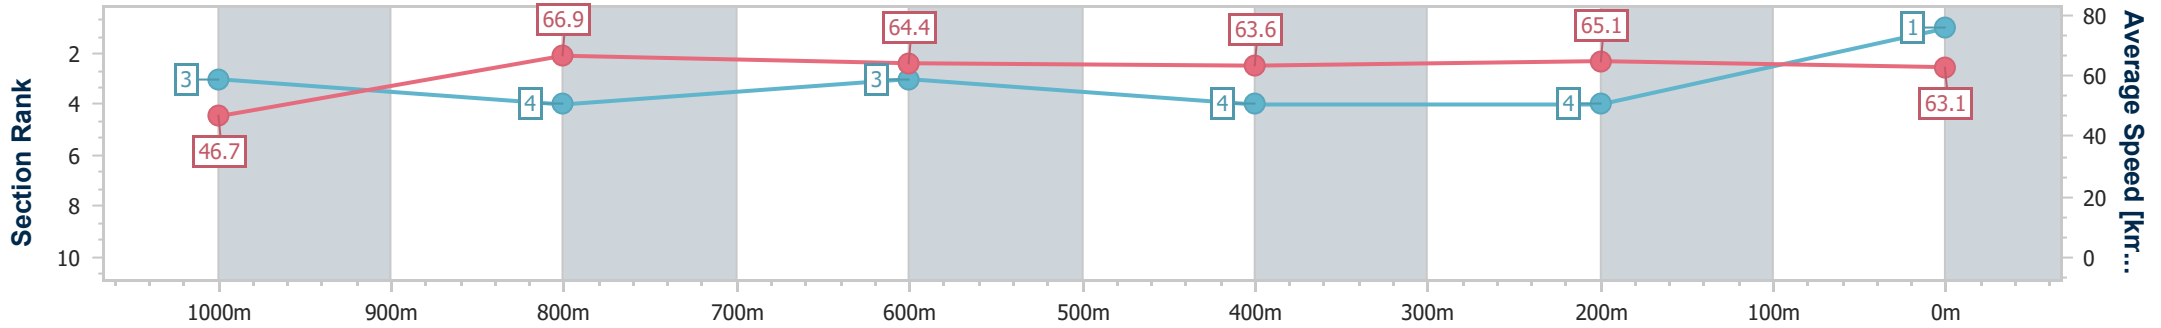

03 August 2024 - 12:13

Track Rating: Soft 5, Weather: Fine, Rail Position: +4.5m Entire

BRISBANE
RACING CLUB

Section	Overall	1000m	800m	600m	400m	200m
Section Times	1:04.35 [1] (0:08.50)	0:55.85 [3] (0:10.75)	0:45.10 [4] (0:11.17)	0:33.93 [3] (0:11.44)	0:22.49 [4] (0:11.07)	0:11.42 [4] (0:11.42)
Average Speed [km/h]	46.7	66.9	64.4	63.6	65.1	63.1
Top Speed [km/h]	65.7	68.9	66.2	64.8	66.6	65.2
Avg. Dist. to Rail [m]	3.8	0.5	0.4	1.7	1.4	1.1
Avg. Stride Freq. [Hz]	2.4	2.4	2.3	2.3	2.3	2.3
Avg. Stride Length [m]	5.6	7.7	7.8	7.7	7.7	7.5