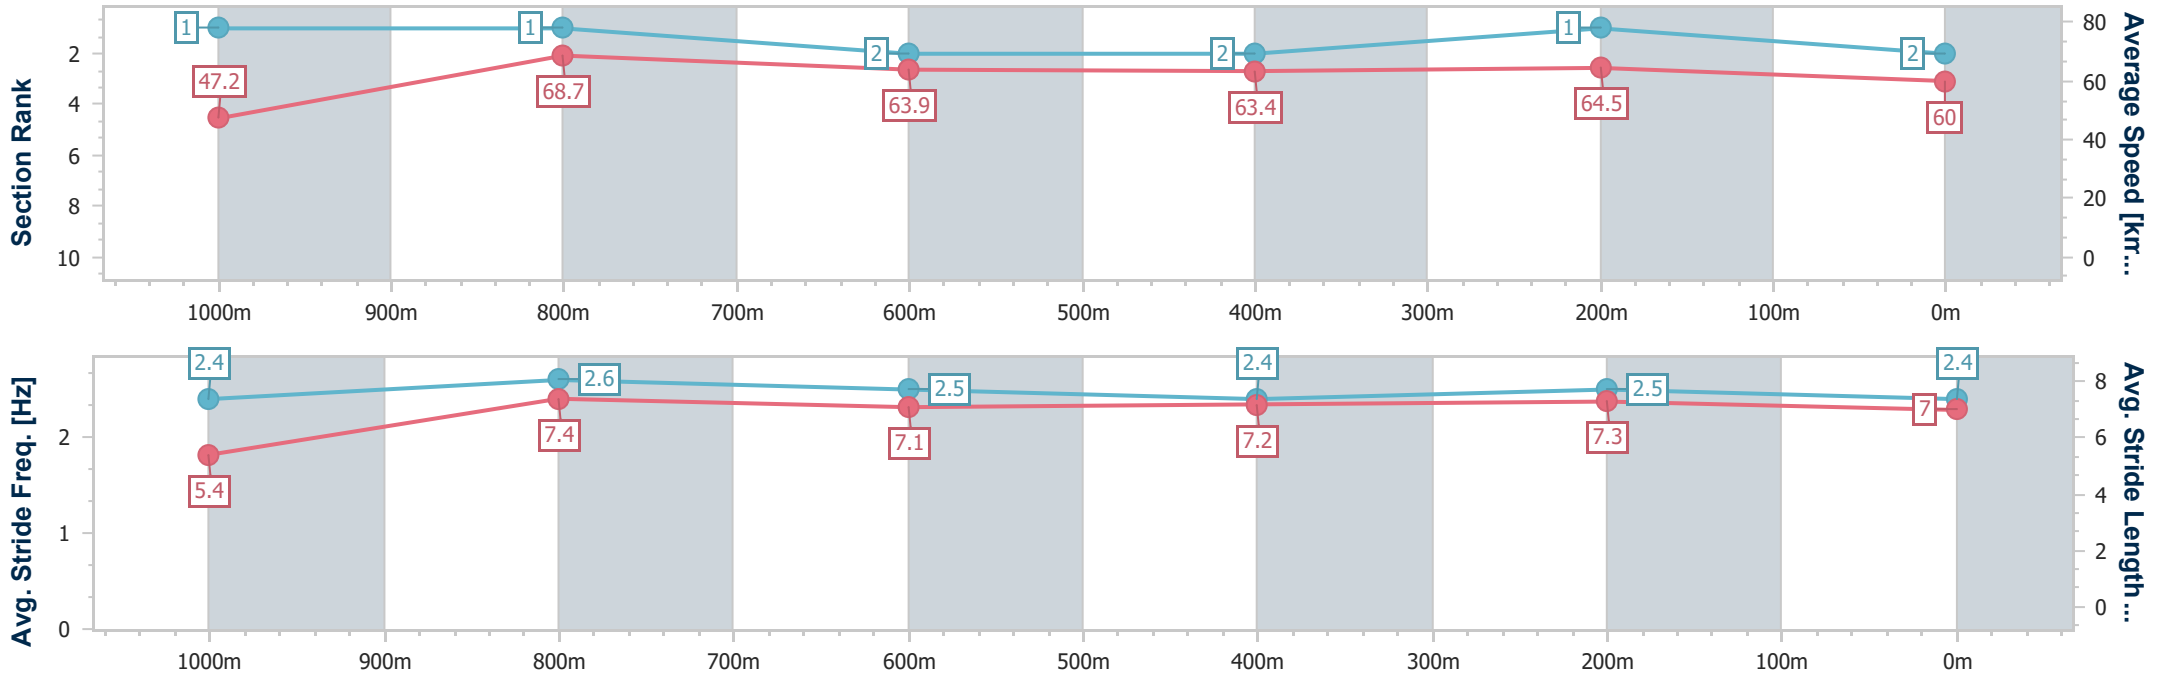

Section	Overall	1000m	800m	600m	400m	200m
Section Times	1:04.59 [2] (0:08.42)	0:56.17 [1] (0:10.47)	0:45.70 [1] (0:11.27)	0:34.43 [2] (0:11.32)	0:23.11 [2] (0:11.09)	0:12.02 [1] (0:12.02)
Average Speed [km/h]	47.2	68.7	63.9	63.4	64.5	60.0
Top Speed [km/h]	68.2	70.4	65.1	64.6	65.9	63.2
Avg. Dist. to Rail [m]	5.0	0.5	0.8	0.6	2.6	1.6
Avg. Stride Freq. [Hz]	2.4	2.6	2.5	2.4	2.5	2.4
Avg. Stride Length [m]	5.4	7.4	7.1	7.2	7.3	7.0