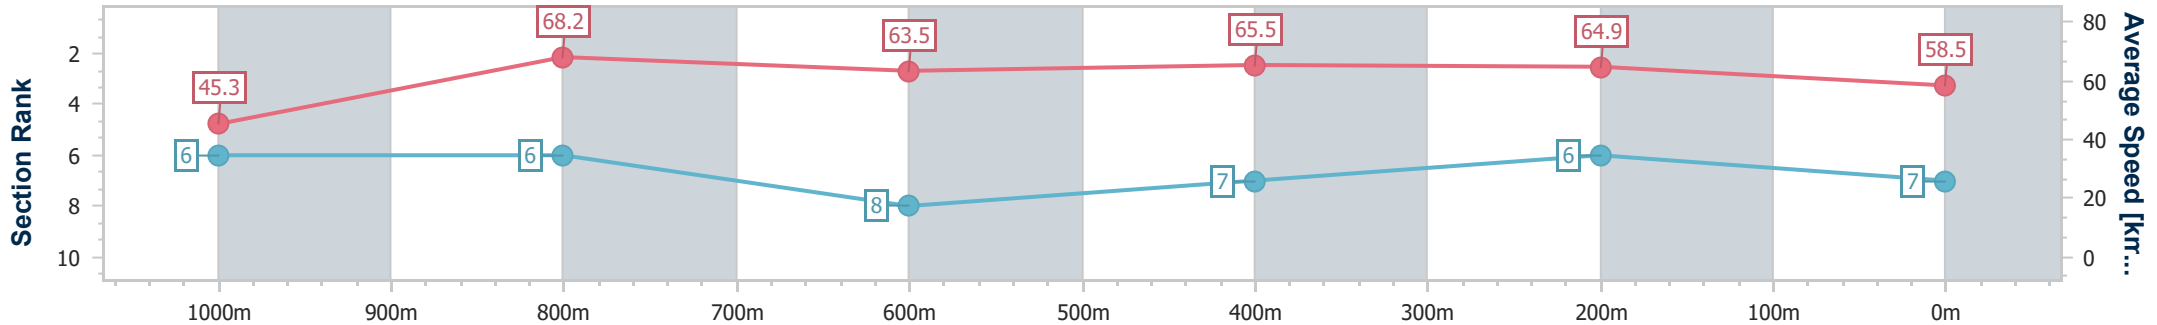

Section	Overall	1000m	800m	600m	400m	200m
Section Times	1:05.43 [7] (0:08.75)	0:56.68 [6] (0:10.71)	0:45.97 [6] (0:11.50)	0:34.47 [8] (0:11.07)	0:23.40 [7] (0:11.08)	0:12.32 [6] (0:12.32)
Average Speed [km/h]	45.3	68.2	63.5	65.5	64.9	58.5
Top Speed [km/h]	68.1	70.4	64.1	66.5	66.5	62.3
Avg. Dist. to Rail [m]	5.3	4.0	3.2	0.8	2.7	4.7
Avg. Stride Freq. [Hz]	2.3	2.5	2.4	2.4	2.4	2.3
Avg. Stride Length [m]	5.4	7.4	7.4	7.5	7.3	7.0