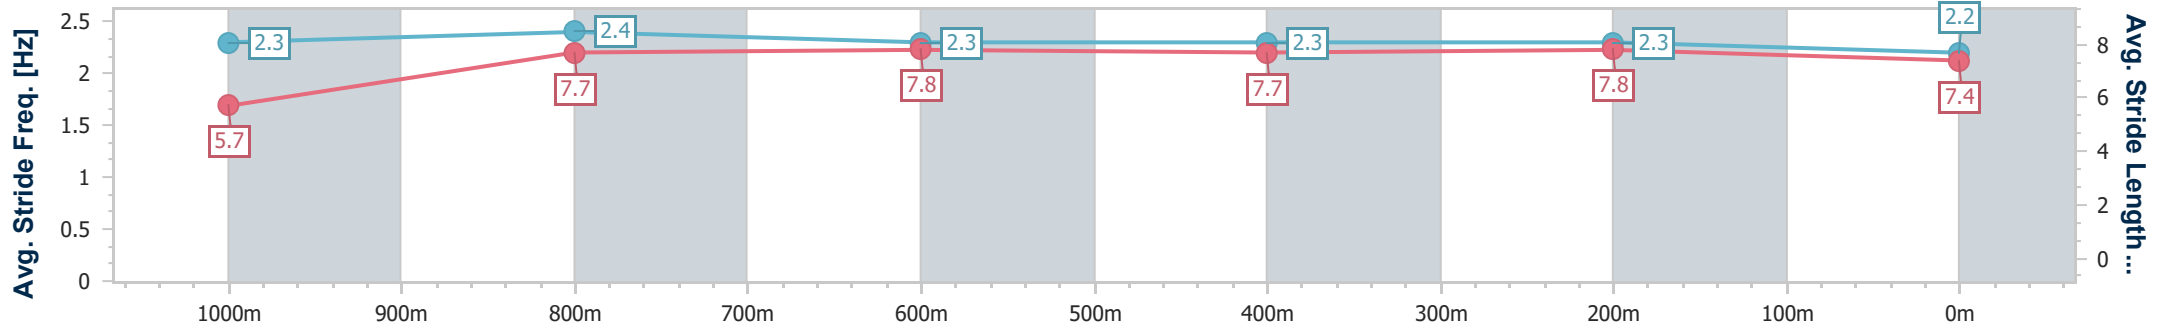

- [] Ranking at each section and finish
- .-.- No data available at this section
- NA No data available

Horse/Jockey Name	Warrior Head
Final Rank	5
Fastest Section Time (Section)	0:08.59 (Overall)
Top Speed [km/h] (Section)	68.8 (1000m)
Race State	Finished

Section	Overall	1000m	800m	600m	400m	200m
Section Times	1:05.08 [5] (0:08.59)	0:56.49 [4] (0:10.61)	0:45.88 [3] (0:11.23)	0:34.65 [4] (0:11.22)	0:23.43 [3] (0:11.20)	0:12.23 [3] (0:12.23)
Average Speed [km/h]	46.3	68.2	64.4	63.9	64.5	59.0
Top Speed [km/h]	46.5	68.8	68.5	64.8	65.7	65.0
Avg. Dist. to Rail [m]	3.5	1.3	1.5	0.5	1.4	1.3
Avg. Stride Freq. [Hz]	2.3	2.4	2.3	2.3	2.3	2.2
Avg. Stride Length [m]	5.7	7.7	7.8	7.7	7.8	7.4