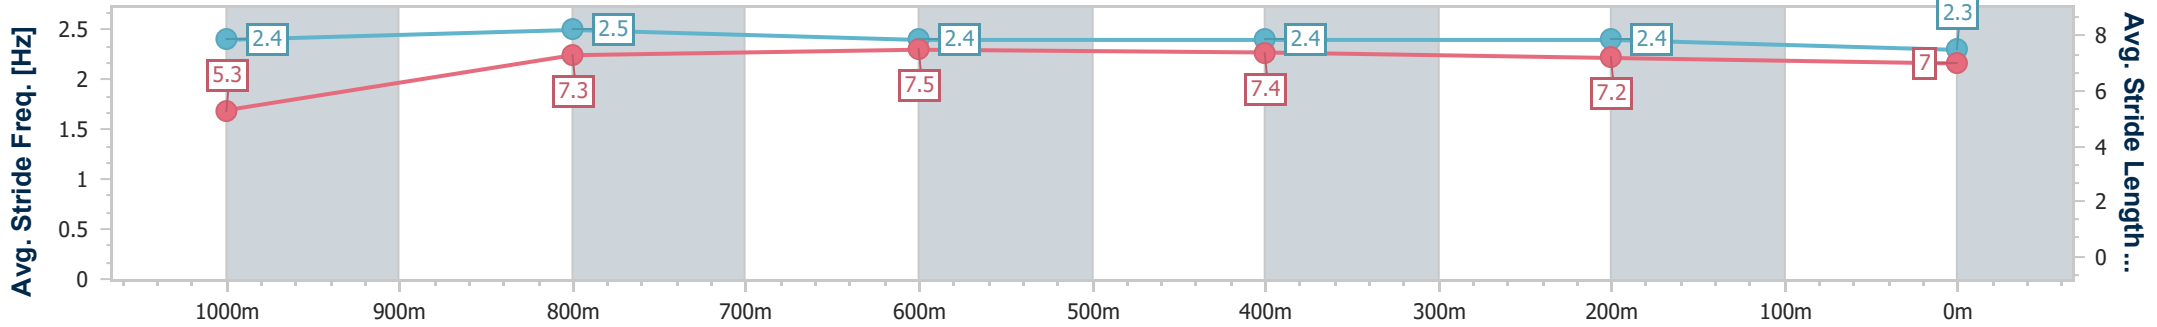

Section	Overall	1000m	800m	600m	400m	200m
Section Times	1:05.64 [8] (0:08.85)	0:56.79 [8] (0:10.60)	0:46.19 [5] (0:11.27)	0:34.92 [5] (0:11.29)	0:23.63 [5] (0:11.35)	0:12.28 [8] (0:12.28)
Average Speed [km/h]	44.9	68.2	64.4	63.7	63.2	58.7
Top Speed [km/h]	69.6	71.2	66.1	64.7	64.7	62.5
Avg. Dist. to Rail [m]	2.9	2.0	1.7	0.7	0.8	0.6
Avg. Stride Freq. [Hz]	2.4	2.5	2.4	2.4	2.4	2.3
Avg. Stride Length [m]	5.3	7.3	7.5	7.4	7.2	7.0

- [] Ranking at each section and finish
- .-.- No data available at this section
- NA No data available