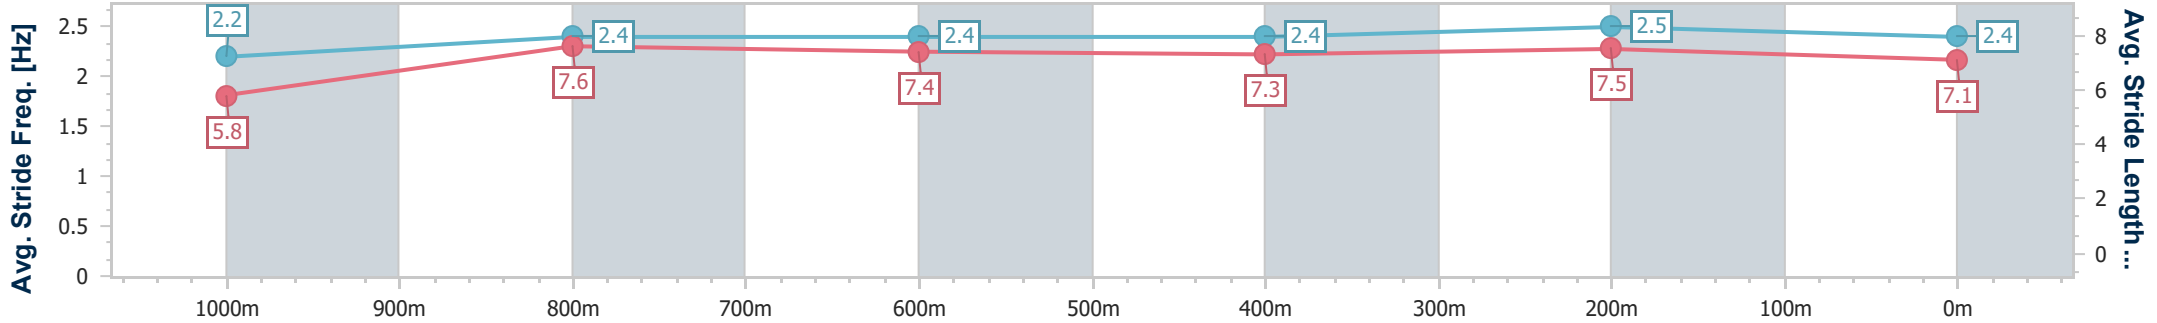

Section	Overall	1000m	800m	600m	400m	200m
Section Times	1:04.94 [4] (0:08.76)	0:56.18 [7] (0:10.81)	0:45.37 [8] (0:11.21)	0:34.16 [6] (0:11.45)	0:22.71 [8] (0:10.93)	0:11.78 [7] (0:11.78)
Average Speed [km/h]	45.2	66.5	64.2	63.2	66.0	61.1
Top Speed [km/h]	64.4	67.3	65.2	64.5	67.0	64.8
Avg. Dist. to Rail [m]	2.6	0.4	0.3	0.8	0.5	0.6
Avg. Stride Freq. [Hz]	2.2	2.4	2.4	2.4	2.5	2.4
Avg. Stride Length [m]	5.8	7.6	7.4	7.3	7.5	7.1