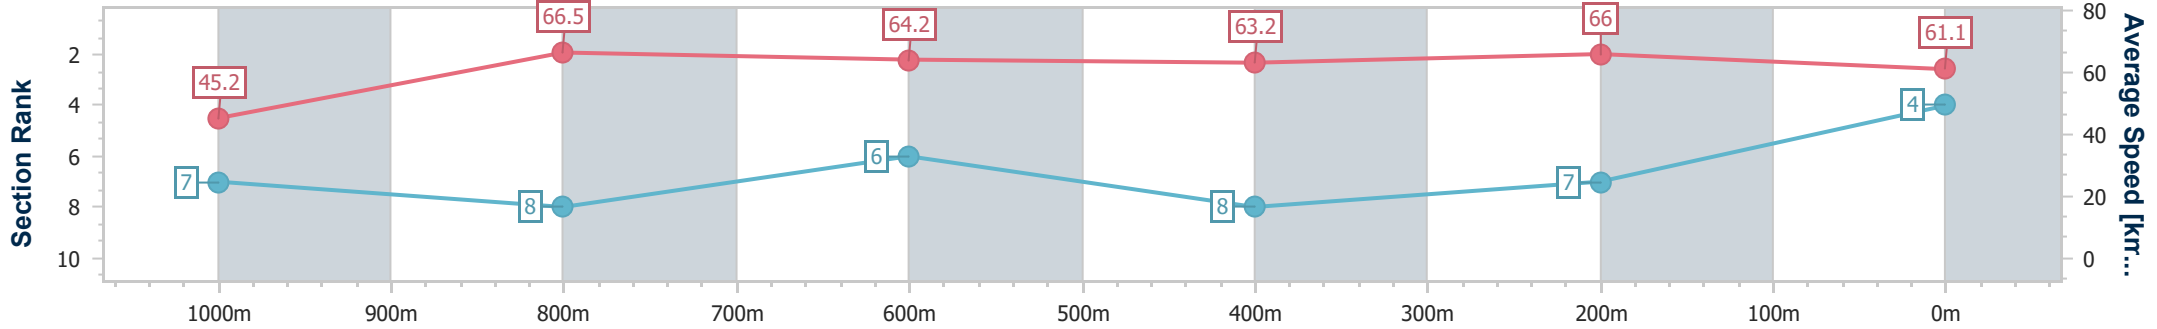

Section	Overall	1000m	800m	600m	400m	200m
Section Times	1:04.94 [4] (0:08.76)	0:56.18 [7] (0:10.81)	0:45.37 [8] (0:11.21)	0:34.16 [6] (0:11.45)	0:22.71 [8] (0:10.93)	0:11.78 [7] (0:11.78)
Average Speed [km/h]	45.2	66.5	64.2	63.2	66.0	61.1
Top Speed [km/h]	64.4	67.3	65.2	64.5	67.0	64.8
Avg. Dist. to Rail [m]	2.6	0.4	0.3	0.8	0.5	0.6
Avg. Stride Freq. [Hz]	2.2	2.4	2.4	2.4	2.5	2.4
Avg. Stride Length [m]	5.8	7.6	7.4	7.3	7.5	7.1