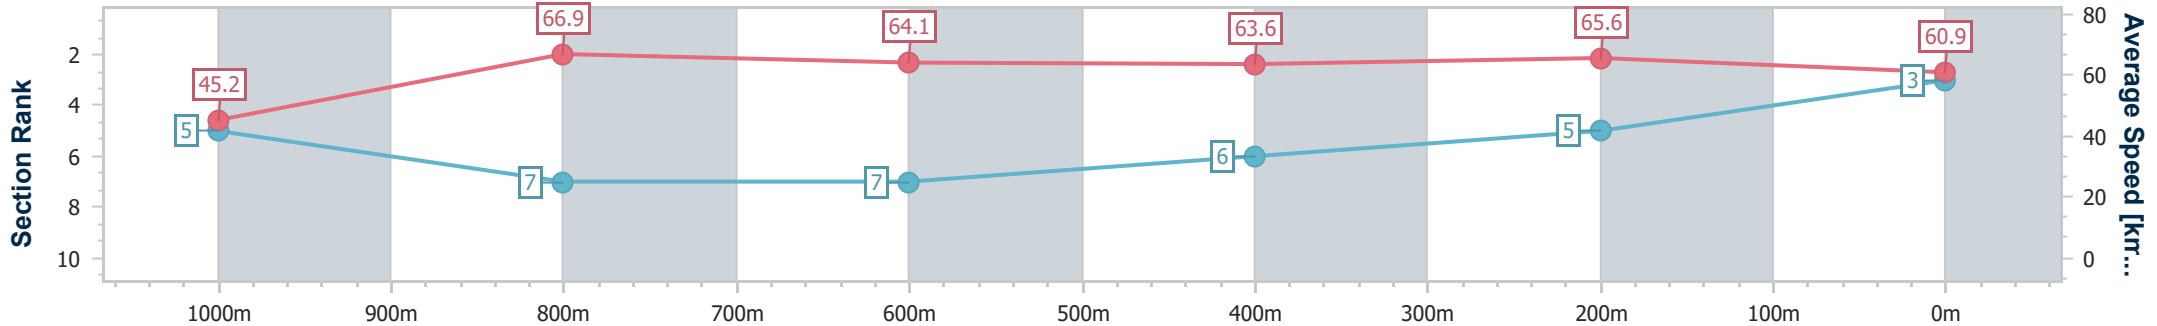

Section	Overall	1000m	800m	600m	400m	200m
Section Times	1:04.74 [3] (0:08.70)	0:56.04 [5] (0:10.81)	0:45.23 [7] (0:11.34)	0:33.89 [7] (0:11.17)	0:22.72 [6] (0:10.94)	0:11.78 [5] (0:11.78)
Average Speed [km/h]	45.2	66.9	64.1	63.6	65.6	60.9
Top Speed [km/h]	66.9	68.1	65.0	66.5	66.9	64.0
Avg. Dist. to Rail [m]	0.8	0.7	1.4	2.2	2.5	4.0
Avg. Stride Freq. [Hz]	2.3	2.5	2.3	2.3	2.4	2.3
Avg. Stride Length [m]	5.5	7.4	7.6	7.5	7.6	7.3