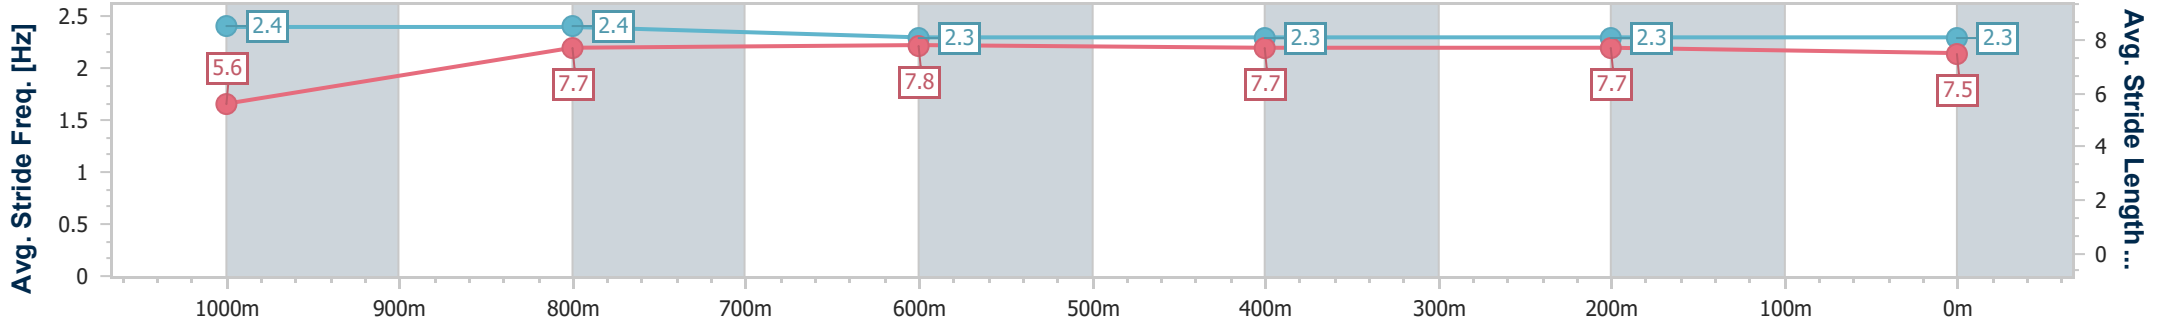

03 August 2024 - 12:13

Track Rating: Soft 5, Weather: Fine, Rail Position: +4.5m Entire

BRISBANE
RACING CLUB

Section	Overall	1000m	800m	600m	400m	200m
Section Times	1:04.35 [1] (0:08.50)	0:55.85 [3] (0:10.75)	0:45.10 [4] (0:11.17)	0:33.93 [3] (0:11.44)	0:22.49 [4] (0:11.07)	0:11.42 [4] (0:11.42)
Average Speed [km/h]	46.7	66.9	64.4	63.6	65.1	63.1
Top Speed [km/h]	65.7	68.9	66.2	64.8	66.6	65.2
Avg. Dist. to Rail [m]	3.8	0.5	0.4	1.7	1.4	1.1
Avg. Stride Freq. [Hz]	2.4	2.4	2.3	2.3	2.3	2.3
Avg. Stride Length [m]	5.6	7.7	7.8	7.7	7.7	7.5