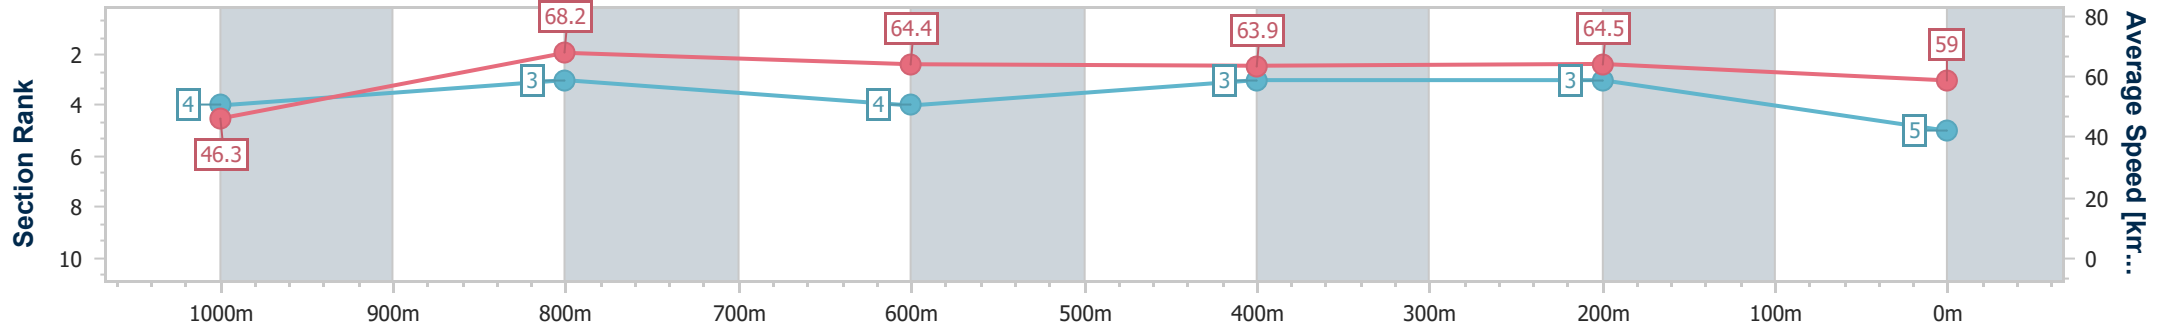

Section	Overall	1000m	800m	600m	400m	200m
Section Times	1:05.08 [5] (0:08.59)	0:56.49 [4] (0:10.61)	0:45.88 [3] (0:11.23)	0:34.65 [4] (0:11.22)	0:23.43 [3] (0:11.20)	0:12.23 [3] (0:12.23)
Average Speed [km/h]	46.3	68.2	64.4	63.9	64.5	59.0
Top Speed [km/h]	46.5	68.8	68.5	64.8	65.7	65.0
Avg. Dist. to Rail [m]	3.5	1.3	1.5	0.5	1.4	1.3
Avg. Stride Freq. [Hz]	2.3	2.4	2.3	2.3	2.3	2.2
Avg. Stride Length [m]	5.7	7.7	7.8	7.7	7.8	7.4