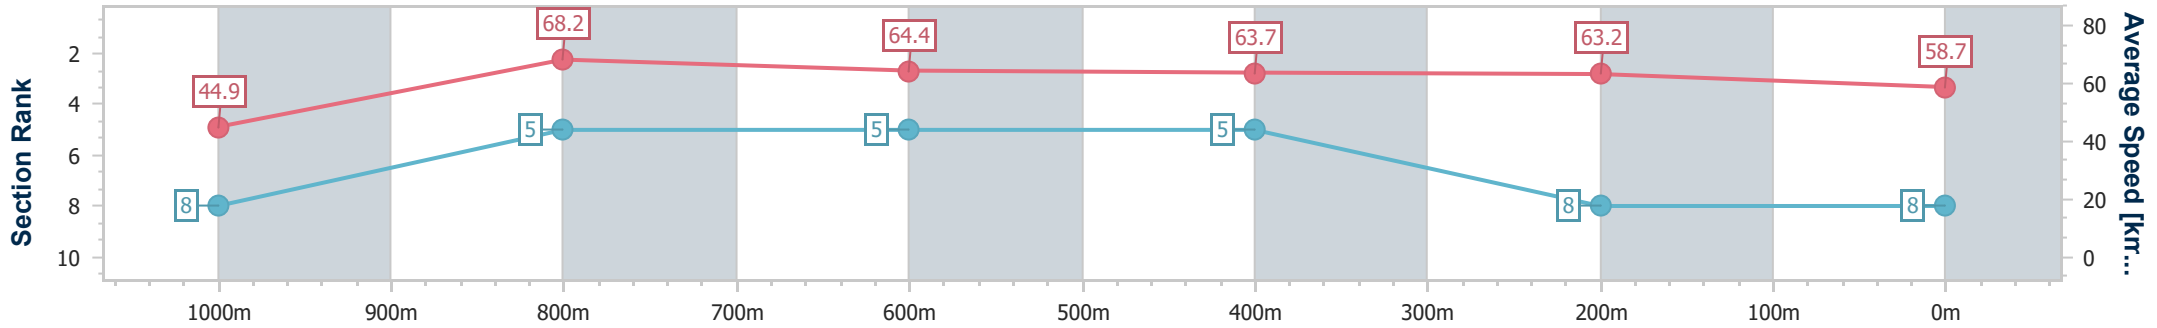

Section	Overall	1000m	800m	600m	400m	200m
Section Times	1:05.64 [8] (0:08.85)	0:56.79 [8] (0:10.60)	0:46.19 [5] (0:11.27)	0:34.92 [5] (0:11.29)	0:23.63 [5] (0:11.35)	0:12.28 [8] (0:12.28)
Average Speed [km/h]	44.9	68.2	64.4	63.7	63.2	58.7
Top Speed [km/h]	69.6	71.2	66.1	64.7	64.7	62.5
Avg. Dist. to Rail [m]	2.9	2.0	1.7	0.7	0.8	0.6
Avg. Stride Freq. [Hz]	2.4	2.5	2.4	2.4	2.4	2.3
Avg. Stride Length [m]	5.3	7.3	7.5	7.4	7.2	7.0