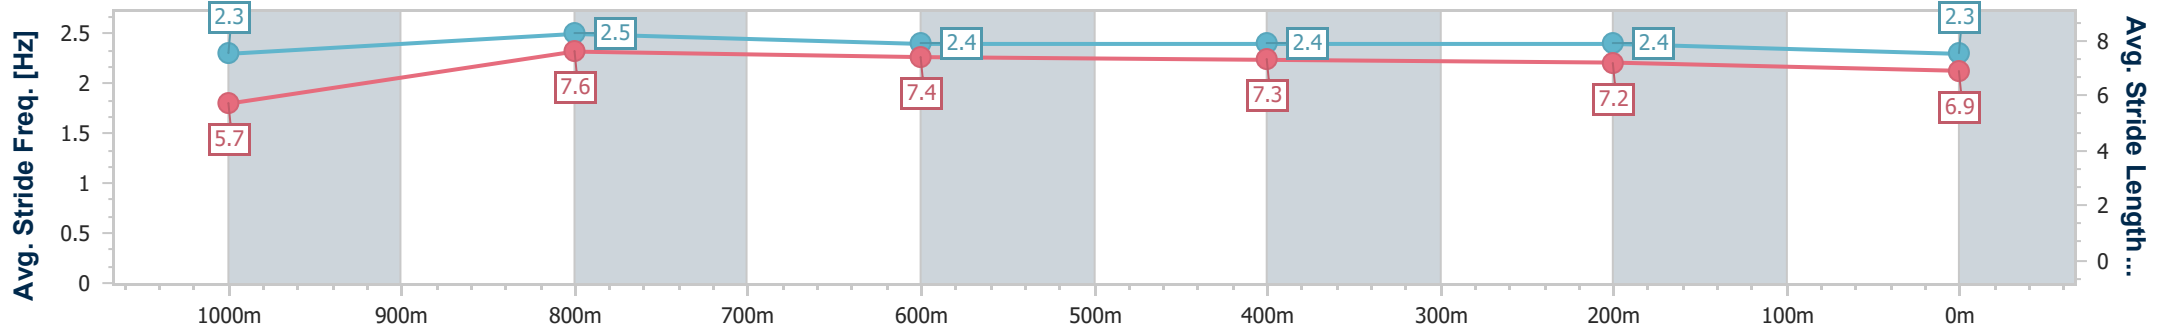

- [] Ranking at each section and finish
- .-.- No data available at this section
- NA No data available

Horse/Jockey Name	Shows A Sign
Final Rank	6
Fastest Section Time (Section)	0:08.43 (Overall)
Top Speed [km/h] (Section)	70.5 (1000m)
Race State	Finished

Section	Overall	1000m	800m	600m	400m	200m
Section Times	1:05.20 [6] (0:08.43)	0:56.77 [2] (0:10.52)	0:46.25 [2] (0:11.17)	0:35.08 [1] (0:11.24)	0:23.84 [1] (0:11.44)	0:12.40 [2] (0:12.40)
Average Speed [km/h]	47.0	69.0	65.1	63.6	62.7	58.0
Top Speed [km/h]	68.9	70.5	67.6	64.5	64.5	60.4
Avg. Dist. to Rail [m]	6.6	2.5	1.8	1.3	2.0	0.3
Avg. Stride Freq. [Hz]	2.3	2.5	2.4	2.4	2.4	2.3
Avg. Stride Length [m]	5.7	7.6	7.4	7.3	7.2	6.9