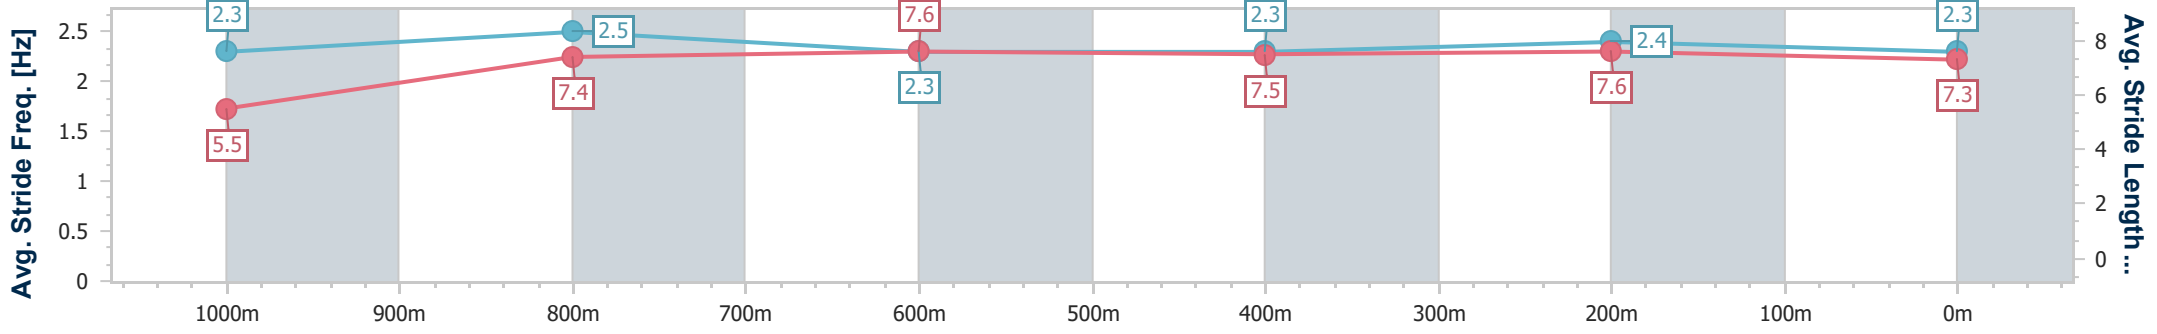

Section	Overall	1000m	800m	600m	400m	200m
Section Times	1:04.74 [3] (0:08.70)	0:56.04 [5] (0:10.81)	0:45.23 [7] (0:11.34)	0:33.89 [7] (0:11.17)	0:22.72 [6] (0:10.94)	0:11.78 [5] (0:11.78)
Average Speed [km/h]	45.2	66.9	64.1	63.6	65.6	60.9
Top Speed [km/h]	66.9	68.1	65.0	66.5	66.9	64.0
Avg. Dist. to Rail [m]	0.8	0.7	1.4	2.2	2.5	4.0
Avg. Stride Freq. [Hz]	2.3	2.5	2.3	2.3	2.4	2.3
Avg. Stride Length [m]	5.5	7.4	7.6	7.5	7.6	7.3