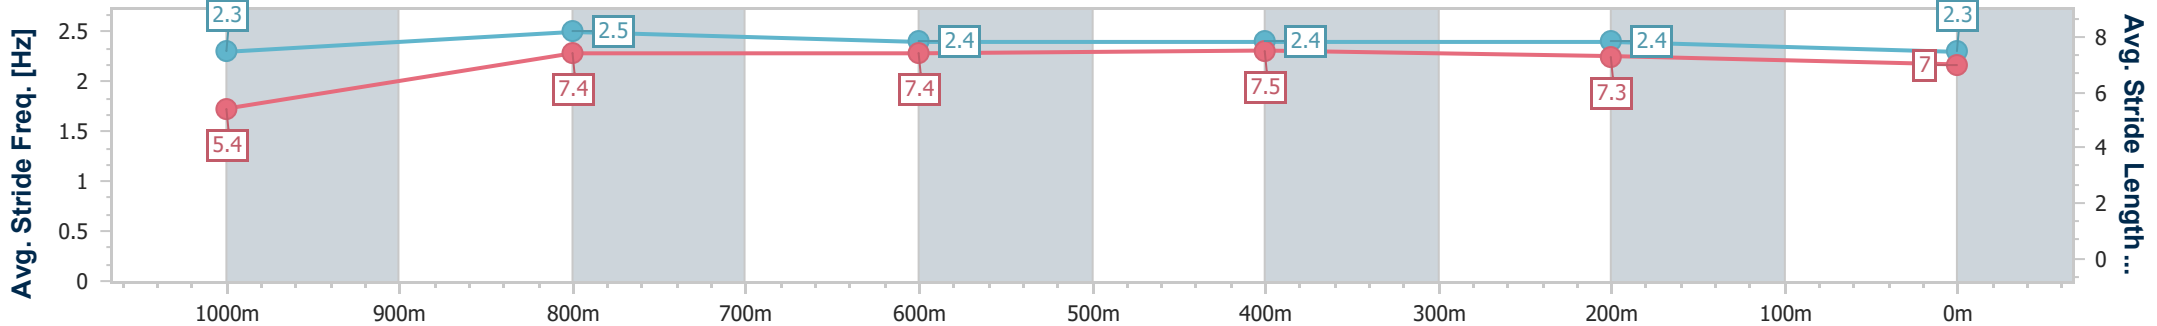

Section	Overall	1000m	800m	600m	400m	200m
Section Times	1:05.43 [7] (0:08.75)	0:56.68 [6] (0:10.71)	0:45.97 [6] (0:11.50)	0:34.47 [8] (0:11.07)	0:23.40 [7] (0:11.08)	0:12.32 [6] (0:12.32)
Average Speed [km/h]	45.3	68.2	63.5	65.5	64.9	58.5
Top Speed [km/h]	68.1	70.4	64.1	66.5	66.5	62.3
Avg. Dist. to Rail [m]	5.3	4.0	3.2	0.8	2.7	4.7
Avg. Stride Freq. [Hz]	2.3	2.5	2.4	2.4	2.4	2.3
Avg. Stride Length [m]	5.4	7.4	7.4	7.5	7.3	7.0