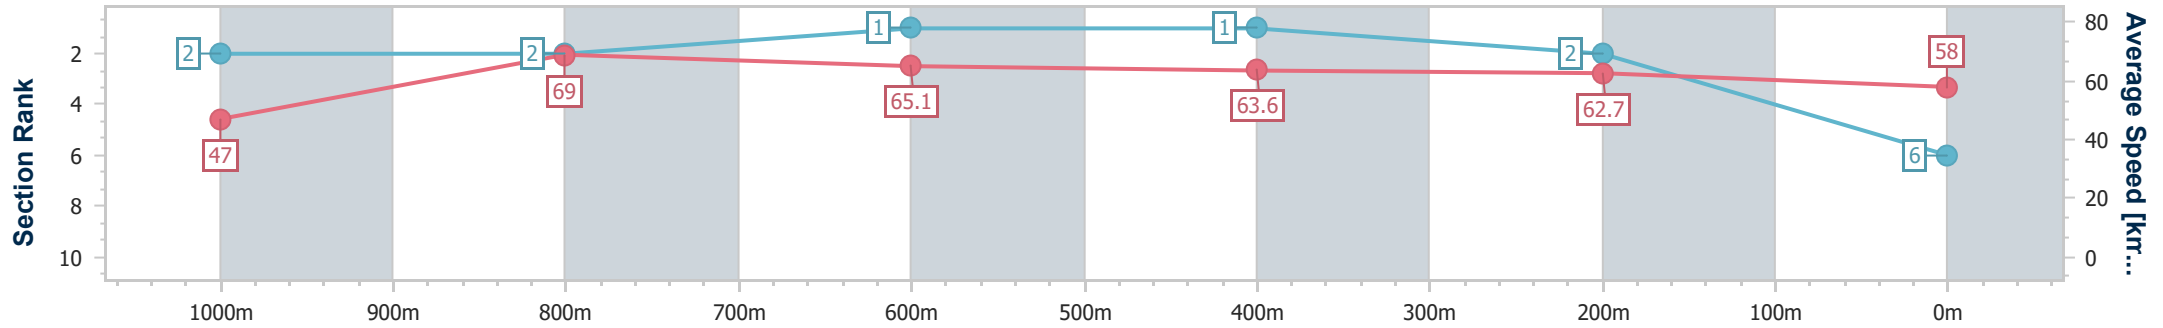

- [] Ranking at each section and finish
- .-.- No data available at this section
- NA No data available

Horse/Jockey Name	Shows A Sign
Final Rank	6
Fastest Section Time (Section)	0:08.43 (Overall)
Top Speed [km/h] (Section)	70.5 (1000m)
Race State	Finished

Section	Overall	1000m	800m	600m	400m	200m
Section Times	1:05.20 [6] (0:08.43)	0:56.77 [2] (0:10.52)	0:46.25 [2] (0:11.17)	0:35.08 [1] (0:11.24)	0:23.84 [1] (0:11.44)	0:12.40 [2] (0:12.40)
Average Speed [km/h]	47.0	69.0	65.1	63.6	62.7	58.0
Top Speed [km/h]	68.9	70.5	67.6	64.5	64.5	60.4
Avg. Dist. to Rail [m]	6.6	2.5	1.8	1.3	2.0	0.3
Avg. Stride Freq. [Hz]	2.3	2.5	2.4	2.4	2.4	2.3
Avg. Stride Length [m]	5.7	7.6	7.4	7.3	7.2	6.9