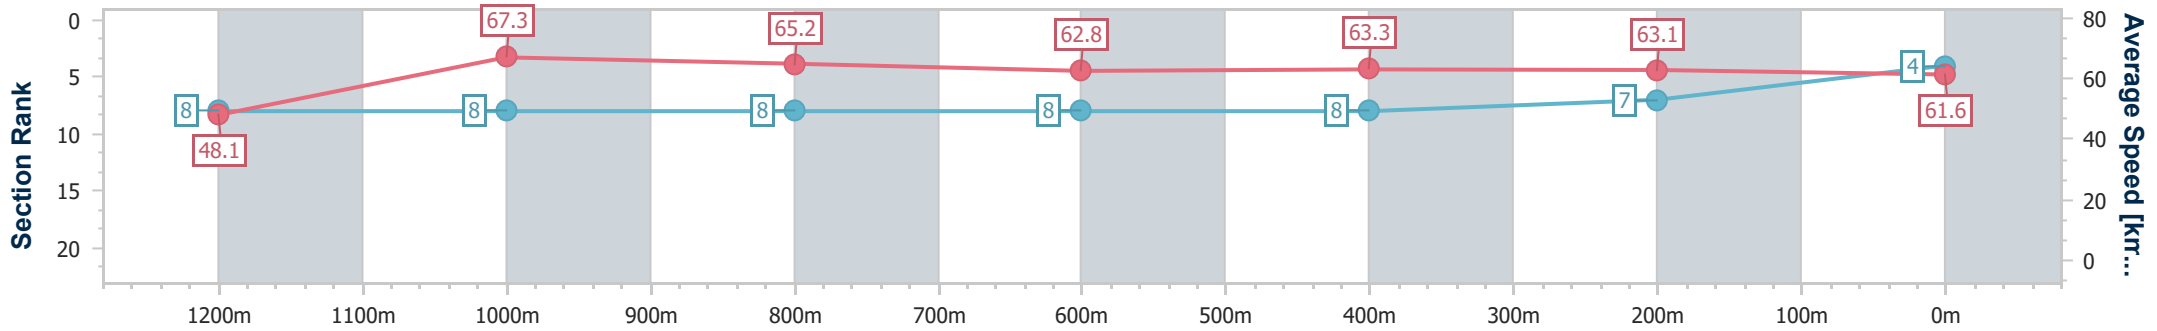

Doomben QLD Professional

Race 8: THE GIBSON Class 6 Plate - 1350m

03 August 2024 - 15:48

Track Rating: Soft 5, Weather: Fine, Rail Position: +4.5m Entire

BRISBANE RACING CLUB

Section	Overall	1200m	1000m	800m	600m	400m	200m
Section Times	1:18.94 [4] (0:11.25)	1:07.69 [8] (0:10.72)	0:56.97 [8] (0:11.03)	0:45.94 [8] (0:11.44)	0:34.50 [8] (0:11.36)	0:23.14 [8] (0:11.43)	0:11.71 [7] (0:11.71)
Average Speed [km/h]	48.1	67.3	65.2	62.8	63.3	63.1	61.6
Top Speed [km/h]	66.1	68.9	67.0	64.4	64.4	64.6	64.0
Avg. Dist. to Rail [m]	3.3	0.8	1.3	0.3	0.2	4.9	5.8
Avg. Stride Freq. [Hz]	2.4	2.5	2.4	2.3	2.4	2.4	2.4
Avg. Stride Length [m]	5.5	7.5	7.6	7.4	7.4	7.3	7.2