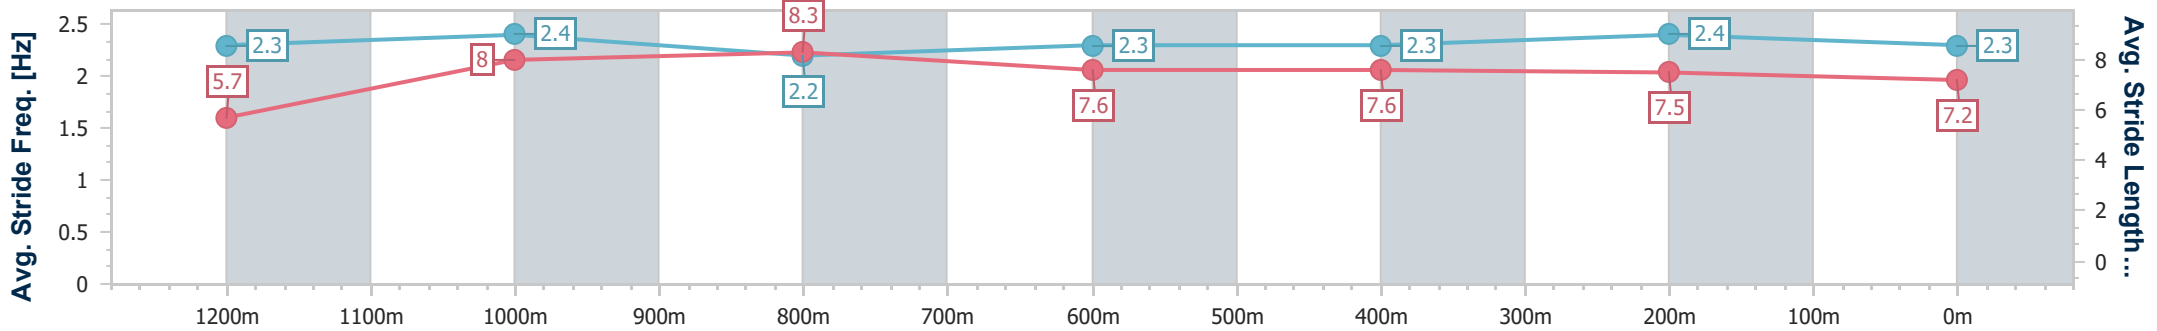

Doomben QLD Professional

Race 8: THE GIBSON Class 6 Plate - 1350m

03 August 2024 - 15:48

Track Rating: Soft 5, Weather: Fine, Rail Position: +4.5m Entire

BRISBANE RACING CLUB

Section	Overall	1200m	1000m	800m	600m	400m	200m
Section Times	1:19.10 [5] (0:11.14)	1:07.96 [7] (0:10.48)	0:57.48 [7] (0:11.05)	0:46.43 [7] (0:11.61)	0:34.82 [7] (0:11.47)	0:23.35 [7] (0:11.38)	0:11.97 [6] (0:11.97)
Average Speed [km/h]	48.5	68.9	65.1	62.5	63.2	63.4	60.2
Top Speed [km/h]	68.7	70.1	68.0	64.7	64.8	64.8	63.5
Avg. Dist. to Rail [m]	6.8	0.9	0.3	1.2	1.2	3.5	3.6
Avg. Stride Freq. [Hz]	2.3	2.4	2.2	2.3	2.3	2.4	2.3
Avg. Stride Length [m]	5.7	8.0	8.3	7.6	7.6	7.5	7.2

- [] Ranking at each section and finish
- .-.- No data available at this section
- NA No data available

Horse/Jockey Name	Too Hard To Refuse
Final Rank	6
Fastest Section Time (Section)	0:10.55 (1200m)
Top Speed [km/h] (Section)	70.5 (1200m)
Race State	Finished