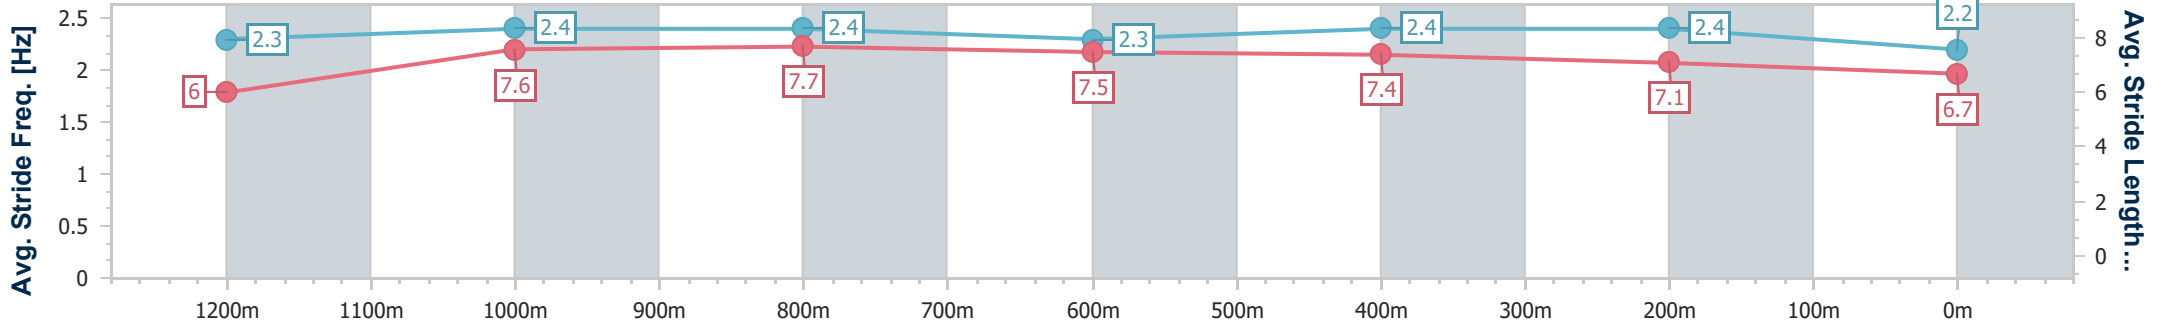

- [] Ranking at each section and finish
- .-.- No data available at this section
- NA No data available

Horse/Jockey Name	Sailor's Secret
Final Rank	8
Fastest Section Time (Section)	0:10.59 (1200m)
Top Speed [km/h] (Section)	69.7 (1200m)
Race State	Finished

Doomben QLD Professional

Race 8: THE GIBSON Class 6 Plate - 1350m

03 August 2024 - 15:48

Track Rating: Soft 5, Weather: Fine, Rail Position: +4.5m Entire

BRISBANE RACING CLUB

Section	Overall	1200m	1000m	800m	600m	400m	200m
Section Times	1:20.82 [8] (0:10.71)	1:10.11 [2] (0:10.59)	0:59.52 [3] (0:11.07)	0:48.45 [4] (0:11.38)	0:37.07 [4] (0:11.63)	0:25.44 [4] (0:11.99)	0:13.45 [8] (0:13.45)
Average Speed [km/h]	50.5	67.7	65.8	64.1	62.3	60.4	53.5
Top Speed [km/h]	68.4	69.7	68.9	65.0	65.3	62.1	58.4
Avg. Dist. to Rail [m]	3.2	1.2	2.7	2.2	2.0	3.1	1.2
Avg. Stride Freq. [Hz]	2.3	2.4	2.4	2.3	2.4	2.4	2.2
Avg. Stride Length [m]	6.0	7.6	7.7	7.5	7.4	7.1	6.7

- [] Ranking at each section and finish
- .-.- No data available at this section
- NA No data available