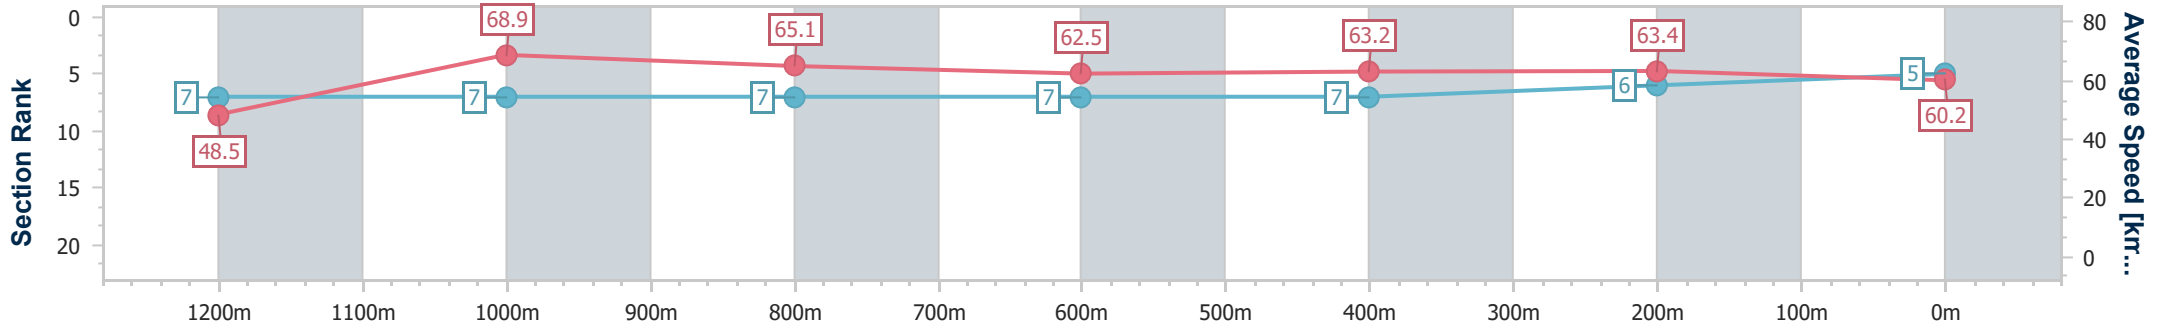

Doomben QLD Professional

Race 8: THE GIBSON Class 6 Plate - 1350m

03 August 2024 - 15:48

Track Rating: Soft 5, Weather: Fine, Rail Position: +4.5m Entire

BRISBANE RACING CLUB

Section	Overall	1200m	1000m	800m	600m	400m	200m
Section Times	1:19.10 [5] (0:11.14)	1:07.96 [7] (0:10.48)	0:57.48 [7] (0:11.05)	0:46.43 [7] (0:11.61)	0:34.82 [7] (0:11.47)	0:23.35 [7] (0:11.38)	0:11.97 [6] (0:11.97)
Average Speed [km/h]	48.5	68.9	65.1	62.5	63.2	63.4	60.2
Top Speed [km/h]	68.7	70.1	68.0	64.7	64.8	64.8	63.5
Avg. Dist. to Rail [m]	6.8	0.9	0.3	1.2	1.2	3.5	3.6
Avg. Stride Freq. [Hz]	2.3	2.4	2.2	2.3	2.3	2.4	2.3
Avg. Stride Length [m]	5.7	8.0	8.3	7.6	7.6	7.5	7.2

- [] Ranking at each section and finish
- .-.- No data available at this section
- NA No data available

Horse/Jockey Name	Too Hard To Refuse
Final Rank	6
Fastest Section Time (Section)	0:10.55 (1200m)
Top Speed [km/h] (Section)	70.5 (1200m)
Race State	Finished