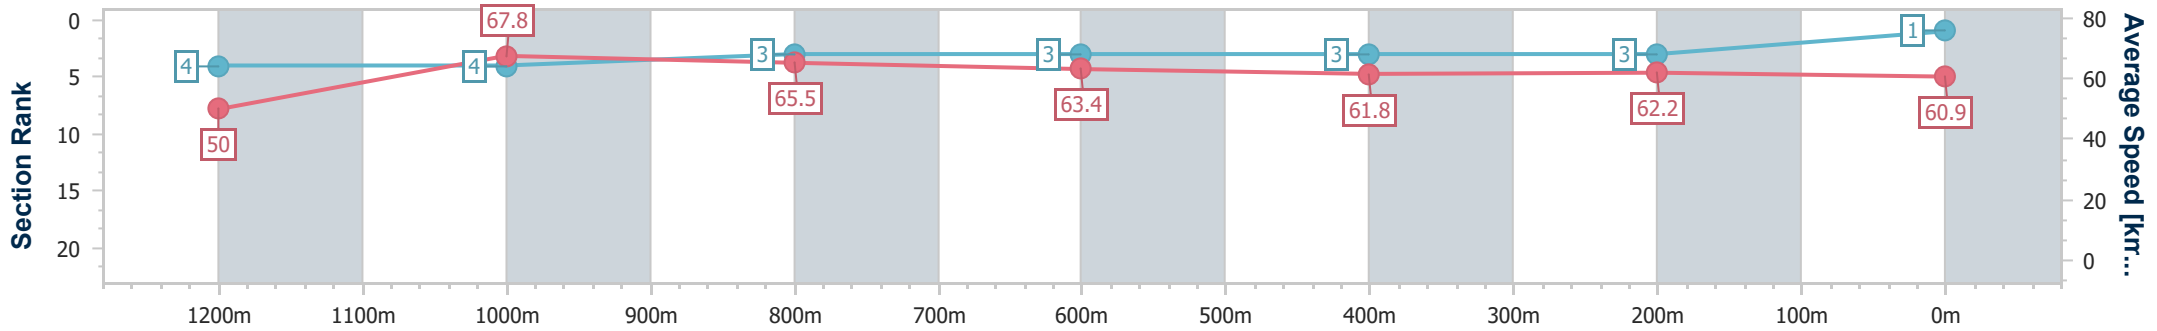

Doomben QLD Professional

Race 8: THE GIBSON Class 6 Plate - 1350m

03 August 2024 - 15:48

Track Rating: Soft 5, Weather: Fine, Rail Position: +4.5m Entire

BRISBANE RACING CLUB

Section	Overall	1200m	1000m	800m	600m	400m	200m
Section Times	1:18.69 [1] (0:10.79)	1:07.90 [4] (0:10.62)	0:57.28 [4] (0:10.93)	0:46.35 [3] (0:11.29)	0:35.06 [3] (0:11.70)	0:23.36 [3] (0:11.58)	0:11.78 [3] (0:11.78)
Average Speed [km/h]	50.0	67.8	65.5	63.4	61.8	62.2	60.9
Top Speed [km/h]	67.3	69.1	67.7	64.2	64.2	64.1	63.4
Avg. Dist. to Rail [m]	2.4	1.3	2.4	1.1	0.7	1.0	2.0
Avg. Stride Freq. [Hz]	2.2	2.4	2.3	2.3	2.3	2.3	2.3
Avg. Stride Length [m]	6.2	7.9	7.9	7.7	7.6	7.6	7.3