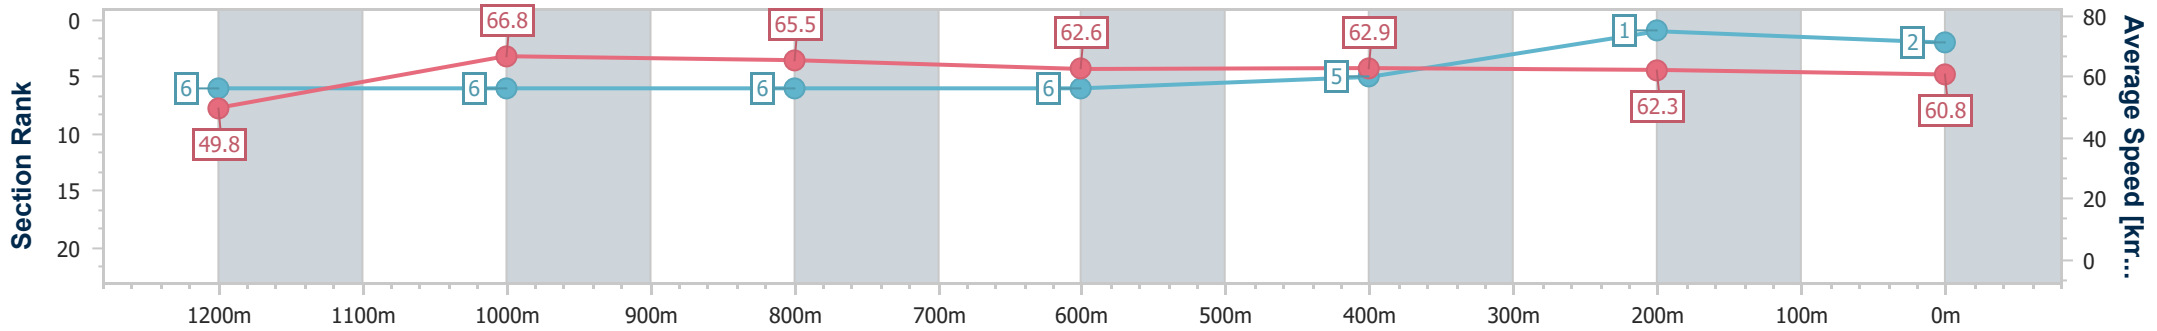

Doomben QLD Professional

Race 8: THE GIBSON Class 6 Plate - 1350m

03 August 2024 - 15:48

Track Rating: Soft 5, Weather: Fine, Rail Position: +4.5m Entire

BRISBANE RACING CLUB

Section	Overall	1200m	1000m	800m	600m	400m	200m
Section Times	1:18.70 [2] (0:10.85)	1:07.85 [6] (0:10.76)	0:57.09 [6] (0:10.98)	0:46.11 [6] (0:11.42)	0:34.69 [6] (0:11.38)	0:23.31 [5] (0:11.48)	0:11.83 [1] (0:11.83)
Average Speed [km/h]	49.8	66.8	65.5	62.6	62.9	62.3	60.8
Top Speed [km/h]	65.5	67.9	67.3	64.0	65.5	64.8	63.5
Avg. Dist. to Rail [m]	1.7	1.0	1.4	0.9	1.6	0.8	0.3
Avg. Stride Freq. [Hz]	2.2	2.3	2.3	2.3	2.3	2.3	2.3
Avg. Stride Length [m]	6.2	7.9	7.8	7.6	7.7	7.5	7.5