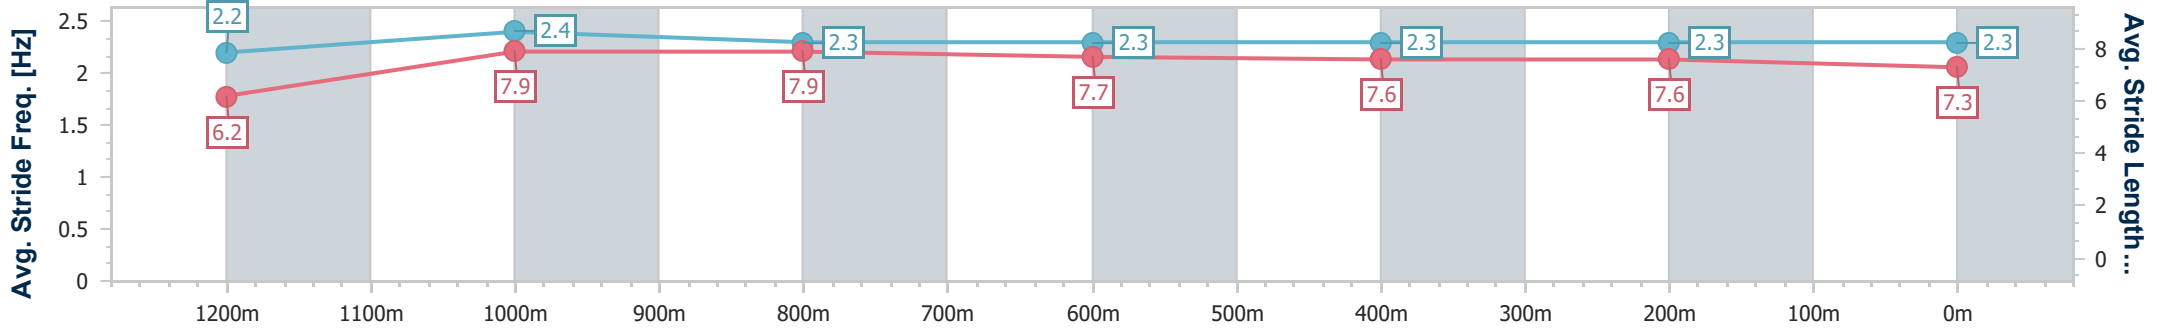

Doomben QLD Professional

Race 8: THE GIBSON Class 6 Plate - 1350m

03 August 2024 - 15:48

Track Rating: Soft 5, Weather: Fine, Rail Position: +4.5m Entire

BRISBANE RACING CLUB

Section	Overall	1200m	1000m	800m	600m	400m	200m
Section Times	1:18.69 [1] (0:10.79)	1:07.90 [4] (0:10.62)	0:57.28 [4] (0:10.93)	0:46.35 [3] (0:11.29)	0:35.06 [3] (0:11.70)	0:23.36 [3] (0:11.58)	0:11.78 [3] (0:11.78)
Average Speed [km/h]	50.0	67.8	65.5	63.4	61.8	62.2	60.9
Top Speed [km/h]	67.3	69.1	67.7	64.2	64.2	64.1	63.4
Avg. Dist. to Rail [m]	2.4	1.3	2.4	1.1	0.7	1.0	2.0
Avg. Stride Freq. [Hz]	2.2	2.4	2.3	2.3	2.3	2.3	2.3
Avg. Stride Length [m]	6.2	7.9	7.9	7.7	7.6	7.6	7.3