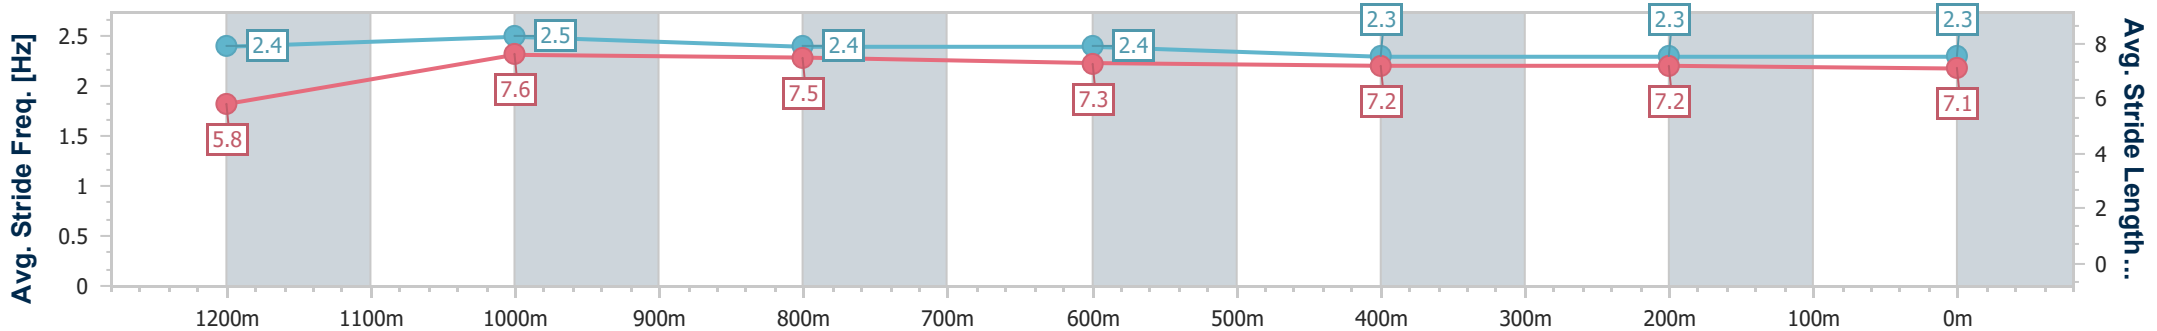

- [] Ranking at each section and finish
- .-.- No data available at this section
- NA No data available

Horse/Jockey Name	Too Hard To Refuse
Final Rank	6
Fastest Section Time (Section)	0:10.55 (1200m)
Top Speed [km/h] (Section)	70.5 (1200m)
Race State	Finished

Doomben QLD Professional

Race 8: THE GIBSON Class 6 Plate - 1350m

03 August 2024 - 15:48

Track Rating: Soft 5, Weather: Fine, Rail Position: +4.5m Entire

BRISBANE RACING CLUB

Section	Overall	1200m	1000m	800m	600m	400m	200m
Section Times	1:19.22 [6] (0:10.69)	1:08.53 [1] (0:10.55)	0:57.98 [2] (0:10.88)	0:47.10 [2] (0:11.40)	0:35.70 [2] (0:11.68)	0:24.02 [2] (0:11.73)	0:12.29 [4] (0:12.29)
Average Speed [km/h]	50.7	68.4	65.7	62.3	60.1	60.9	58.5
Top Speed [km/h]	68.7	70.5	69.0	64.3	62.1	62.3	61.2
Avg. Dist. to Rail [m]	4.6	1.6	1.7	3.0	4.0	2.5	0.8
Avg. Stride Freq. [Hz]	2.4	2.5	2.4	2.4	2.3	2.3	2.3
Avg. Stride Length [m]	5.8	7.6	7.5	7.3	7.2	7.2	7.1

- [] Ranking at each section and finish
- .-.- No data available at this section
- NA No data available

Horse/Jockey Name	Boodua Romance
Final Rank	7
Fastest Section Time (Section)	0:10.35 (1200m)
Top Speed [km/h] (Section)	70.8 (1200m)
Race State	Finished