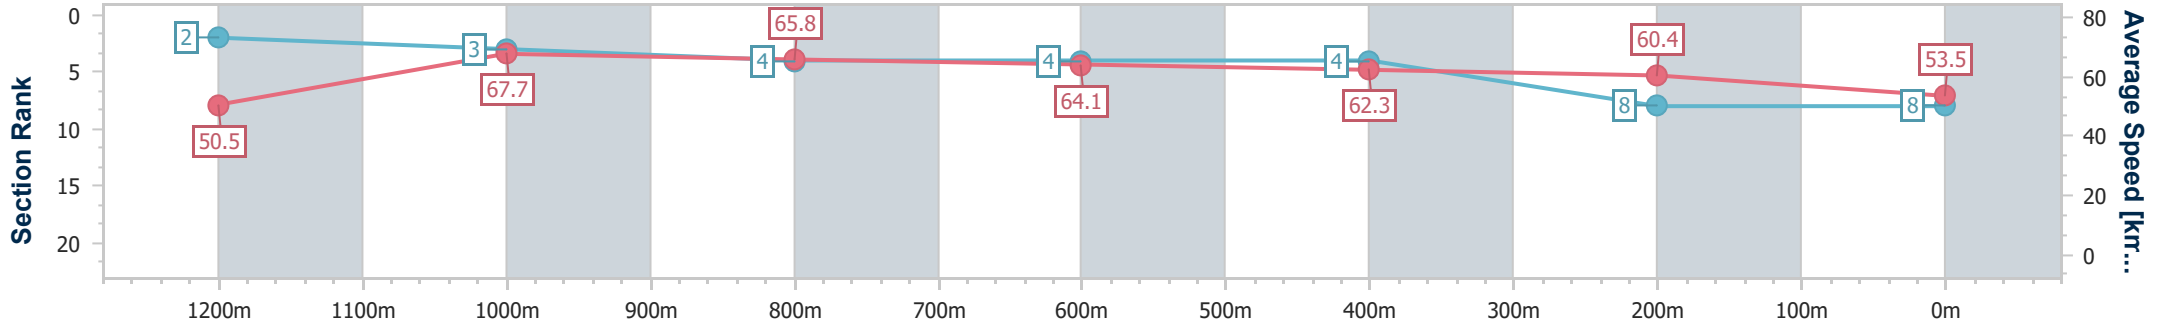

- [] Ranking at each section and finish
- .-.- No data available at this section
- NA No data available

Horse/Jockey Name	Sailor's Secret
Final Rank	8
Fastest Section Time (Section)	0:10.59 (1200m)
Top Speed [km/h] (Section)	69.7 (1200m)
Race State	Finished

Doomben QLD Professional

Race 8: THE GIBSON Class 6 Plate - 1350m

03 August 2024 - 15:48

Track Rating: Soft 5, Weather: Fine, Rail Position: +4.5m Entire

BRISBANE RACING CLUB

Section	Overall	1200m	1000m	800m	600m	400m	200m
Section Times	1:20.82 [8] (0:10.71)	1:10.11 [2] (0:10.59)	0:59.52 [3] (0:11.07)	0:48.45 [4] (0:11.38)	0:37.07 [4] (0:11.63)	0:25.44 [4] (0:11.99)	0:13.45 [8] (0:13.45)
Average Speed [km/h]	50.5	67.7	65.8	64.1	62.3	60.4	53.5
Top Speed [km/h]	68.4	69.7	68.9	65.0	65.3	62.1	58.4
Avg. Dist. to Rail [m]	3.2	1.2	2.7	2.2	2.0	3.1	1.2
Avg. Stride Freq. [Hz]	2.3	2.4	2.4	2.3	2.4	2.4	2.2
Avg. Stride Length [m]	6.0	7.6	7.7	7.5	7.4	7.1	6.7

- [] Ranking at each section and finish
- .-.- No data available at this section
- NA No data available