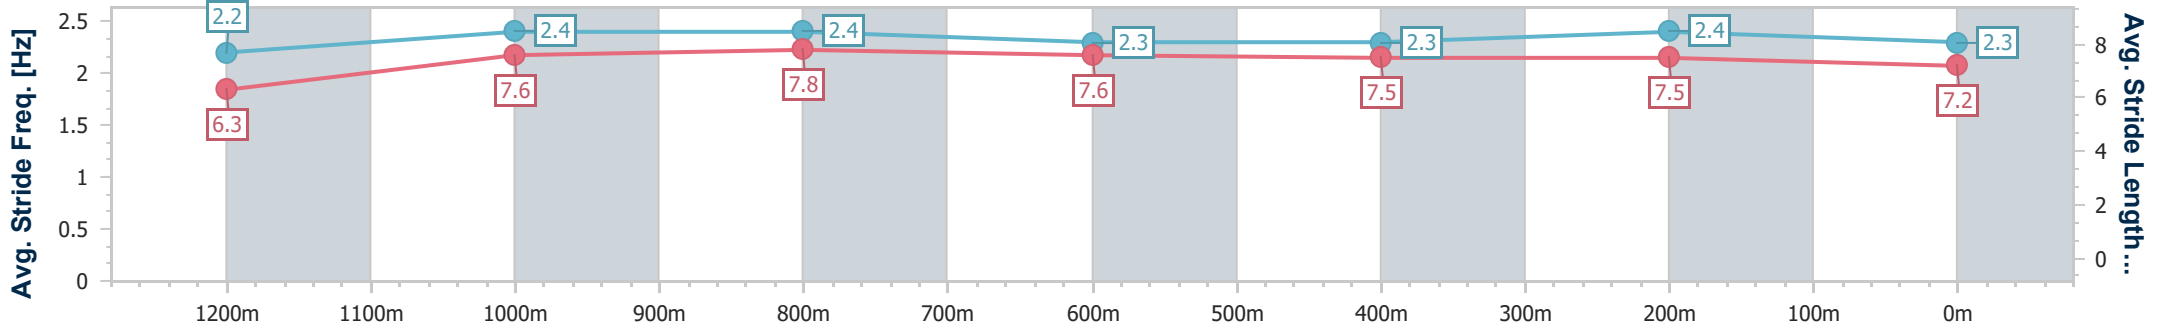

Doomben QLD Professional

Race 8: THE GIBSON Class 6 Plate - 1350m

03 August 2024 - 15:48

Track Rating: Soft 5, Weather: Fine, Rail Position: +4.5m Entire

BRISBANE RACING CLUB

Section	Overall	1200m	1000m	800m	600m	400m	200m
Section Times	1:18.88 [3] (0:10.72)	1:08.16 [3] (0:10.78)	0:57.38 [5] (0:11.06)	0:46.32 [5] (0:11.41)	0:34.91 [5] (0:11.59)	0:23.32 [6] (0:11.31)	0:12.01 [2] (0:12.01)
Average Speed [km/h]	50.1	67.0	65.4	63.7	63.1	63.8	59.8
Top Speed [km/h]	67.5	67.8	67.0	64.8	64.6	65.3	63.1
Avg. Dist. to Rail [m]	6.5	3.2	2.0	1.8	2.7	2.7	2.1
Avg. Stride Freq. [Hz]	2.2	2.4	2.4	2.3	2.3	2.4	2.3
Avg. Stride Length [m]	6.3	7.6	7.8	7.6	7.5	7.5	7.2