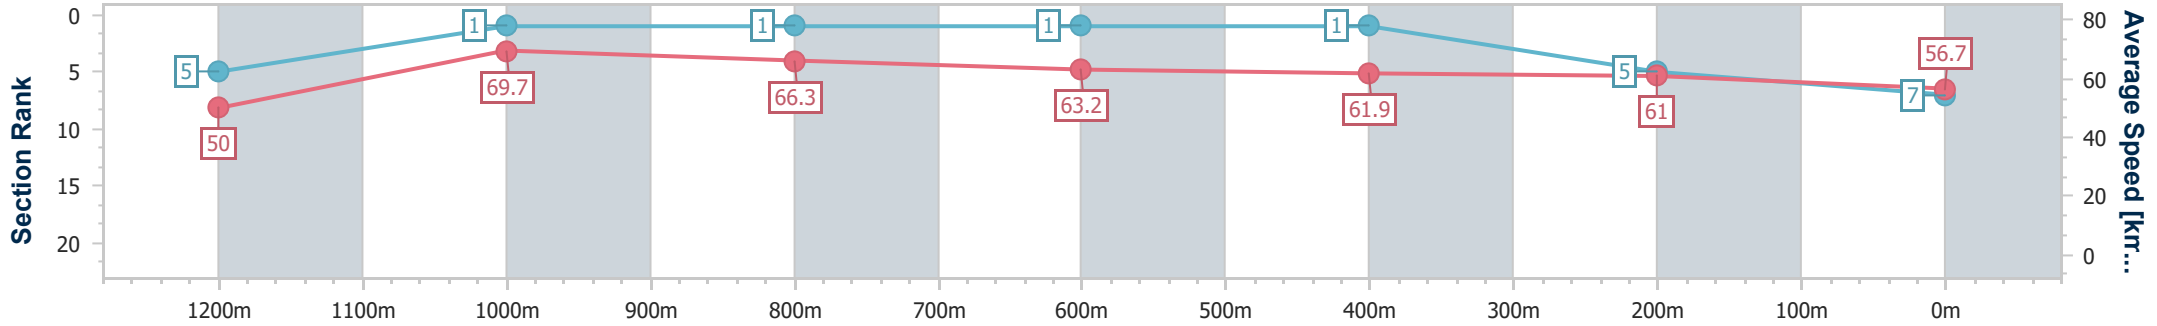

Doomben QLD Professional

Race 8: THE GIBSON Class 6 Plate - 1350m

03 August 2024 - 15:48

Track Rating: Soft 5, Weather: Fine, Rail Position: +4.5m Entire

BRISBANE RACING CLUB

Section	Overall	1200m	1000m	800m	600m	400m	200m
Section Times	1:19.65 [7] (0:10.81)	1:08.84 [5] (0:10.35)	0:58.49 [1] (0:10.86)	0:47.63 [1] (0:11.43)	0:36.20 [1] (0:11.73)	0:24.47 [1] (0:11.77)	0:12.70 [5] (0:12.70)
Average Speed [km/h]	50.0	69.7	66.3	63.2	61.9	61.0	56.7
Top Speed [km/h]	67.8	70.8	69.3	64.5	62.5	62.2	60.2
Avg. Dist. to Rail [m]	6.3	3.1	0.4	1.3	1.1	0.5	0.4
Avg. Stride Freq. [Hz]	2.2	2.5	2.3	2.3	2.3	2.3	2.2
Avg. Stride Length [m]	6.1	7.9	7.9	7.7	7.6	7.5	7.2

- [] Ranking at each section and finish
- .-.- No data available at this section
- NA No data available

Horse/Jockey Name	Sailor's Secret
Final Rank	8
Fastest Section Time (Section)	0:10.59 (1200m)
Top Speed [km/h] (Section)	69.7 (1200m)
Race State	Finished