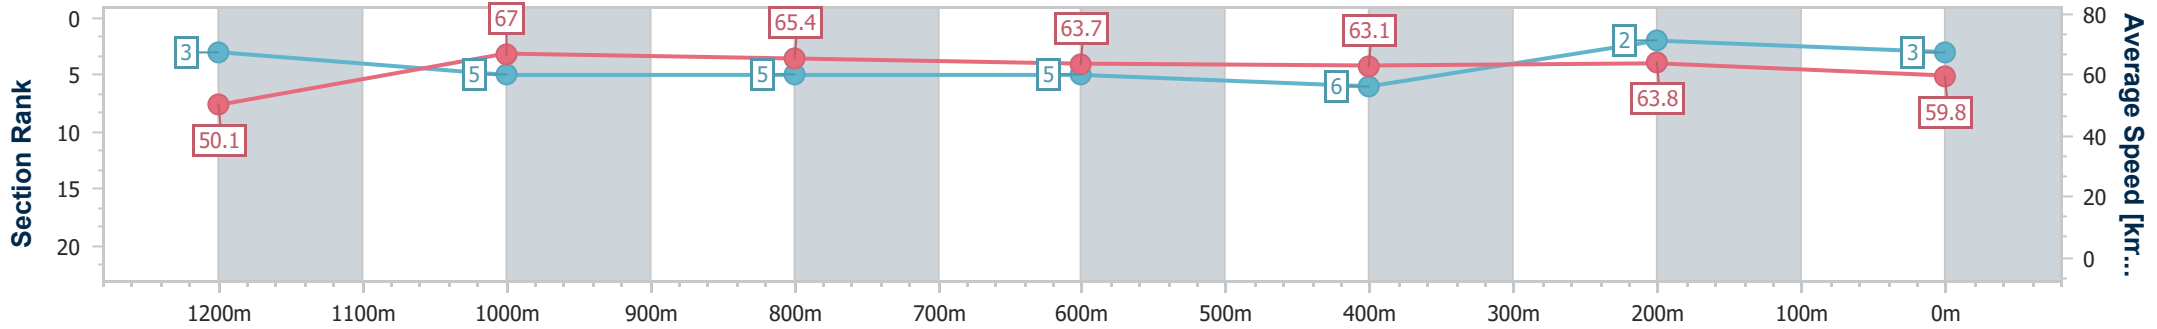

Doomben QLD Professional

Race 8: THE GIBSON Class 6 Plate - 1350m

03 August 2024 - 15:48

Track Rating: Soft 5, Weather: Fine, Rail Position: +4.5m Entire

BRISBANE RACING CLUB

Section	Overall	1200m	1000m	800m	600m	400m	200m
Section Times	1:18.88 [3] (0:10.72)	1:08.16 [3] (0:10.78)	0:57.38 [5] (0:11.06)	0:46.32 [5] (0:11.41)	0:34.91 [5] (0:11.59)	0:23.32 [6] (0:11.31)	0:12.01 [2] (0:12.01)
Average Speed [km/h]	50.1	67.0	65.4	63.7	63.1	63.8	59.8
Top Speed [km/h]	67.5	67.8	67.0	64.8	64.6	65.3	63.1
Avg. Dist. to Rail [m]	6.5	3.2	2.0	1.8	2.7	2.7	2.1
Avg. Stride Freq. [Hz]	2.2	2.4	2.4	2.3	2.3	2.4	2.3
Avg. Stride Length [m]	6.3	7.6	7.8	7.6	7.5	7.5	7.2