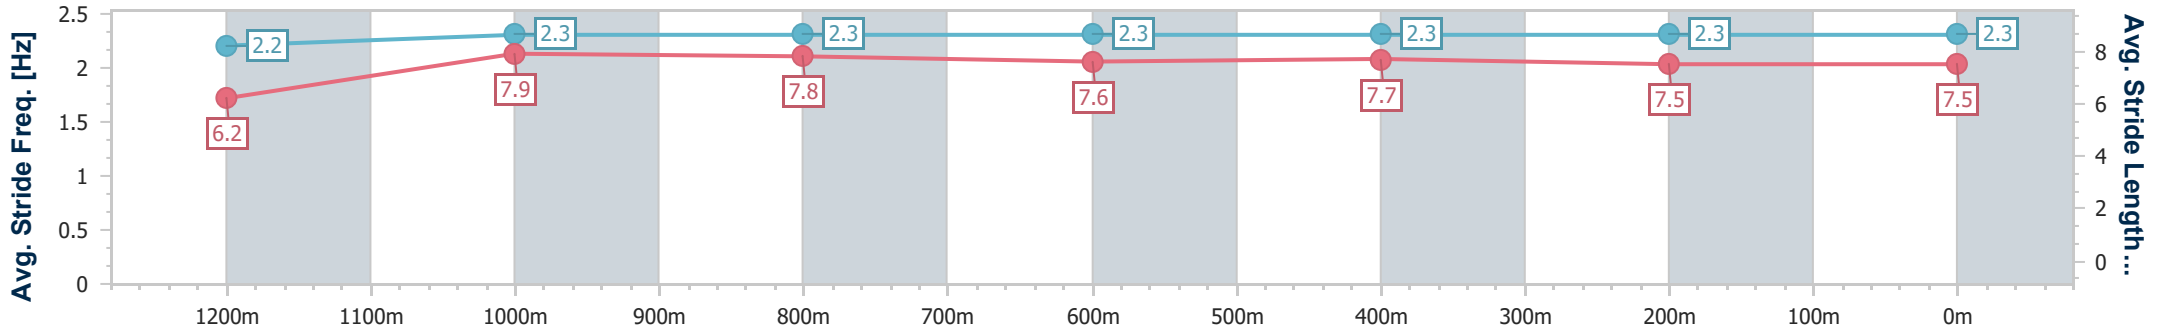

Doomben QLD Professional

Race 8: THE GIBSON Class 6 Plate - 1350m

03 August 2024 - 15:48

Track Rating: Soft 5, Weather: Fine, Rail Position: +4.5m Entire

BRISBANE RACING CLUB

Section	Overall	1200m	1000m	800m	600m	400m	200m
Section Times	1:18.70 [2] (0:10.85)	1:07.85 [6] (0:10.76)	0:57.09 [6] (0:10.98)	0:46.11 [6] (0:11.42)	0:34.69 [6] (0:11.38)	0:23.31 [5] (0:11.48)	0:11.83 [1] (0:11.83)
Average Speed [km/h]	49.8	66.8	65.5	62.6	62.9	62.3	60.8
Top Speed [km/h]	65.5	67.9	67.3	64.0	65.5	64.8	63.5
Avg. Dist. to Rail [m]	1.7	1.0	1.4	0.9	1.6	0.8	0.3
Avg. Stride Freq. [Hz]	2.2	2.3	2.3	2.3	2.3	2.3	2.3
Avg. Stride Length [m]	6.2	7.9	7.8	7.6	7.7	7.5	7.5

- [] Ranking at each section and finish
- .-.- No data available at this section
- NA No data available

Horse/Jockey Name	Space Tracker
Final Rank	3
Fastest Section Time (Section)	0:10.72 (Overall)
Top Speed [km/h] (Section)	67.8 (1200m)
Race State	Finished