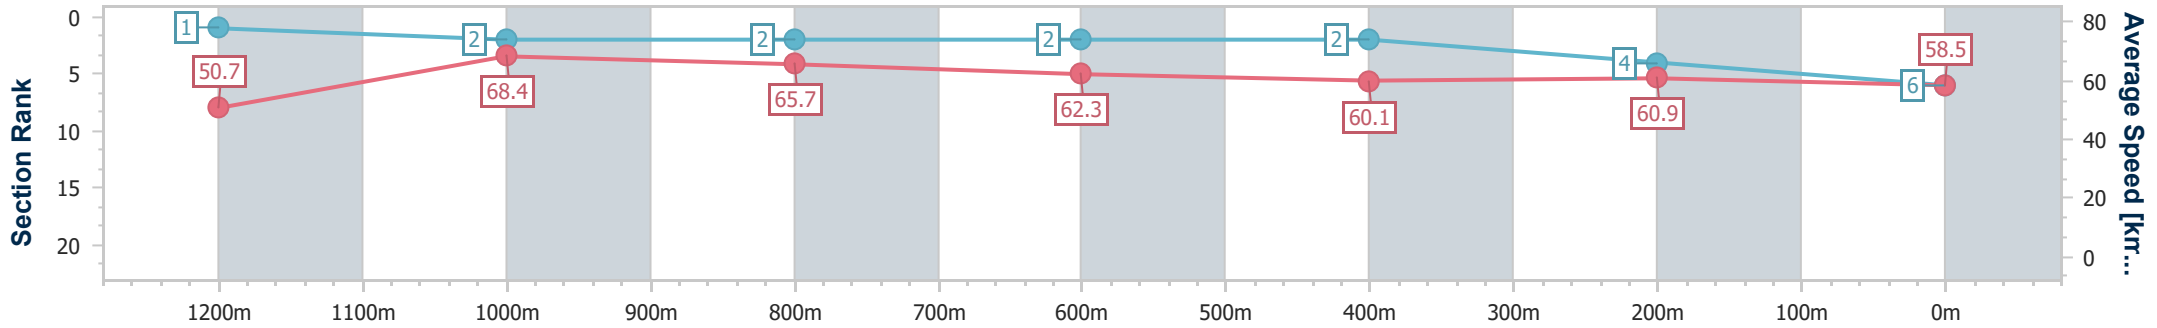

- [] Ranking at each section and finish
- .-.- No data available at this section
- NA No data available

Horse/Jockey Name	Too Hard To Refuse
Final Rank	6
Fastest Section Time (Section)	0:10.55 (1200m)
Top Speed [km/h] (Section)	70.5 (1200m)
Race State	Finished

Doomben QLD Professional

Race 8: THE GIBSON Class 6 Plate - 1350m

03 August 2024 - 15:48

Track Rating: Soft 5, Weather: Fine, Rail Position: +4.5m Entire

BRISBANE RACING CLUB

Section	Overall	1200m	1000m	800m	600m	400m	200m
Section Times	1:19.22 [6] (0:10.69)	1:08.53 [1] (0:10.55)	0:57.98 [2] (0:10.88)	0:47.10 [2] (0:11.40)	0:35.70 [2] (0:11.68)	0:24.02 [2] (0:11.73)	0:12.29 [4] (0:12.29)
Average Speed [km/h]	50.7	68.4	65.7	62.3	60.1	60.9	58.5
Top Speed [km/h]	68.7	70.5	69.0	64.3	62.1	62.3	61.2
Avg. Dist. to Rail [m]	4.6	1.6	1.7	3.0	4.0	2.5	0.8
Avg. Stride Freq. [Hz]	2.4	2.5	2.4	2.4	2.3	2.3	2.3
Avg. Stride Length [m]	5.8	7.6	7.5	7.3	7.2	7.2	7.1