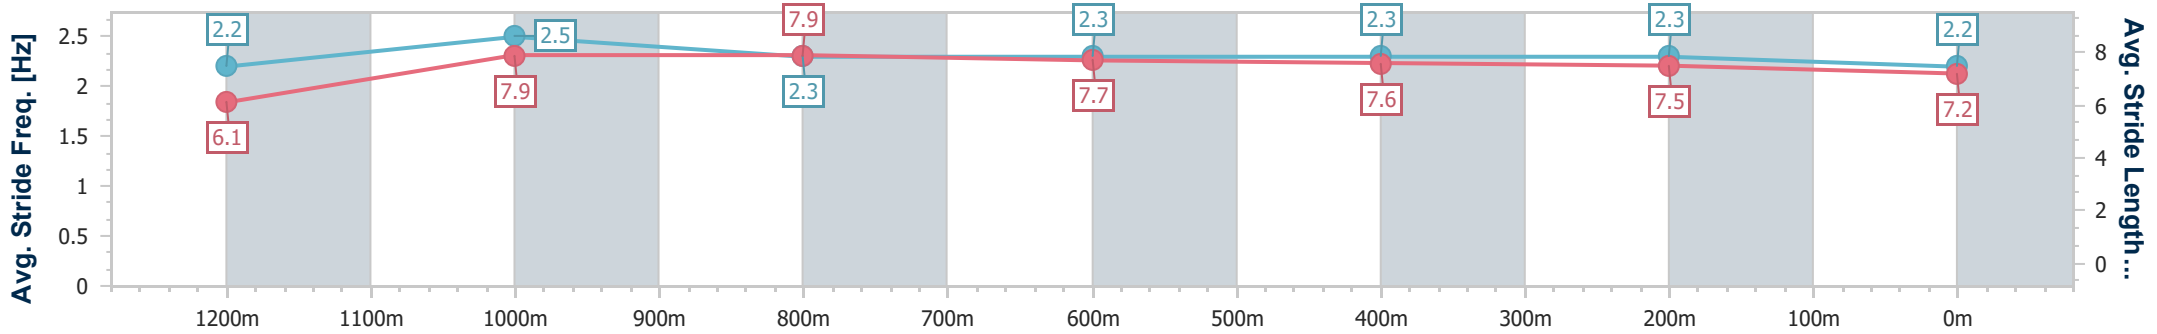

- [] Ranking at each section and finish
- .-.- No data available at this section
- NA No data available

Horse/Jockey Name	Boodua Romance
Final Rank	7
Fastest Section Time (Section)	0:10.35 (1200m)
Top Speed [km/h] (Section)	70.8 (1200m)
Race State	Finished

Doomben QLD Professional

Race 8: THE GIBSON Class 6 Plate - 1350m

03 August 2024 - 15:48

Track Rating: Soft 5, Weather: Fine, Rail Position: +4.5m Entire

BRISBANE RACING CLUB

Section	Overall	1200m	1000m	800m	600m	400m	200m
Section Times	1:19.65 [7] (0:10.81)	1:08.84 [5] (0:10.35)	0:58.49 [1] (0:10.86)	0:47.63 [1] (0:11.43)	0:36.20 [1] (0:11.73)	0:24.47 [1] (0:11.77)	0:12.70 [5] (0:12.70)
Average Speed [km/h]	50.0	69.7	66.3	63.2	61.9	61.0	56.7
Top Speed [km/h]	67.8	70.8	69.3	64.5	62.5	62.2	60.2
Avg. Dist. to Rail [m]	6.3	3.1	0.4	1.3	1.1	0.5	0.4
Avg. Stride Freq. [Hz]	2.2	2.5	2.3	2.3	2.3	2.3	2.2
Avg. Stride Length [m]	6.1	7.9	7.9	7.7	7.6	7.5	7.2

- [] Ranking at each section and finish
- .-.- No data available at this section
- NA No data available

Horse/Jockey Name	Sailor's Secret
Final Rank	8
Fastest Section Time (Section)	0:10.59 (1200m)
Top Speed [km/h] (Section)	69.7 (1200m)
Race State	Finished