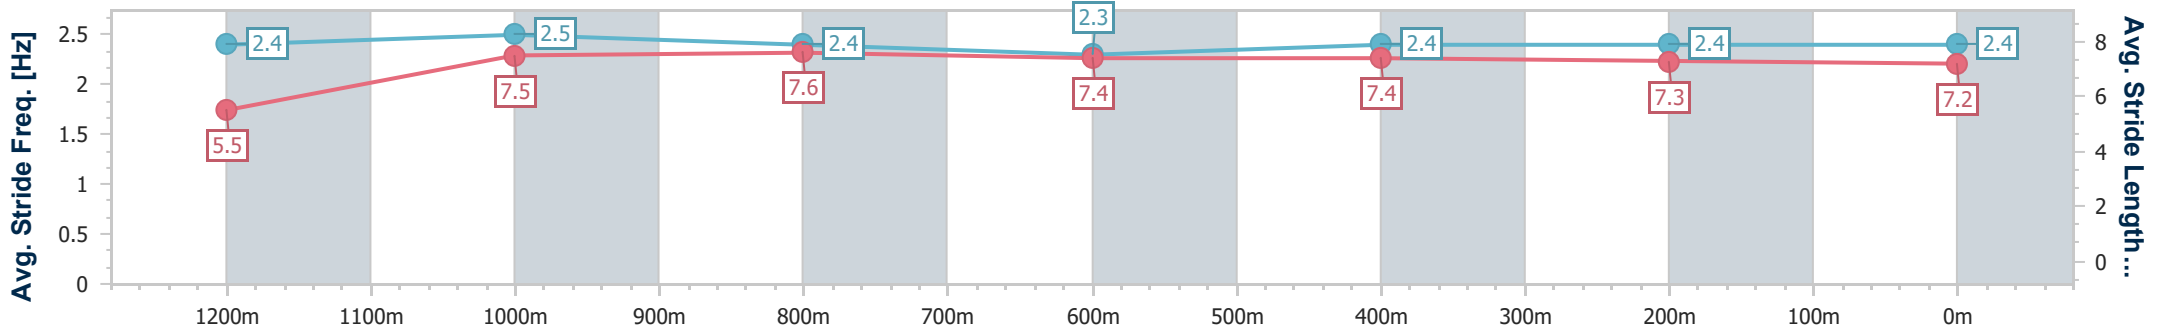

Doomben QLD Professional

Race 8: THE GIBSON Class 6 Plate - 1350m

03 August 2024 - 15:48

Track Rating: Soft 5, Weather: Fine, Rail Position: +4.5m Entire

BRISBANE RACING CLUB

Section	Overall	1200m	1000m	800m	600m	400m	200m
Section Times	1:18.94 [4] (0:11.25)	1:07.69 [8] (0:10.72)	0:56.97 [8] (0:11.03)	0:45.94 [8] (0:11.44)	0:34.50 [8] (0:11.36)	0:23.14 [8] (0:11.43)	0:11.71 [7] (0:11.71)
Average Speed [km/h]	48.1	67.3	65.2	62.8	63.3	63.1	61.6
Top Speed [km/h]	66.1	68.9	67.0	64.4	64.4	64.6	64.0
Avg. Dist. to Rail [m]	3.3	0.8	1.3	0.3	0.2	4.9	5.8
Avg. Stride Freq. [Hz]	2.4	2.5	2.4	2.3	2.4	2.4	2.4
Avg. Stride Length [m]	5.5	7.5	7.6	7.4	7.4	7.3	7.2