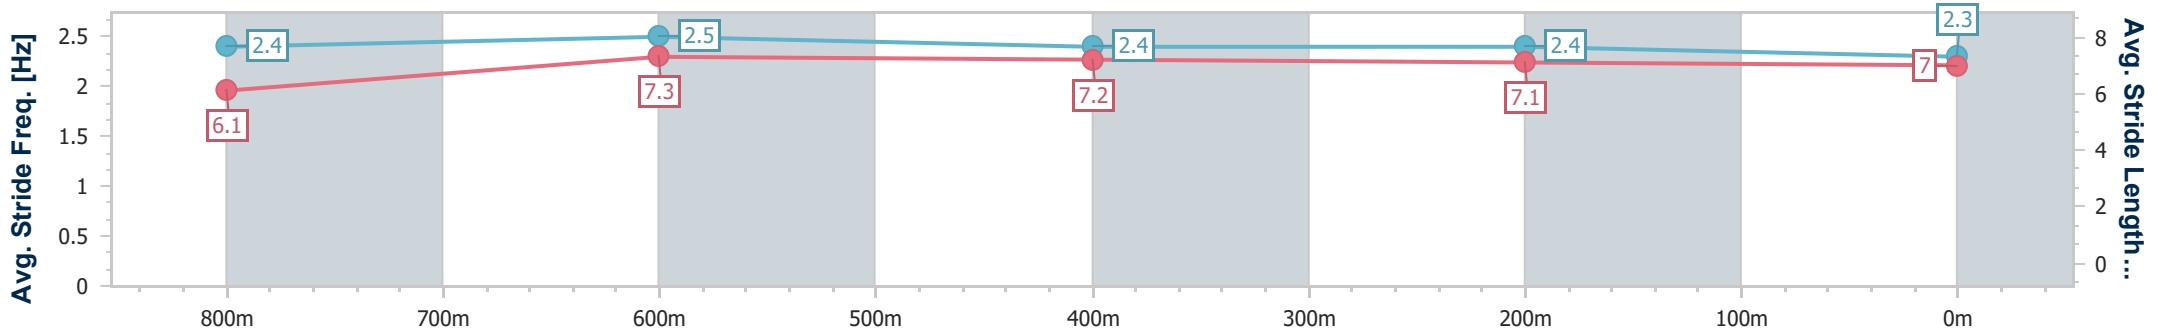

Sunshine Coast QLD Professional

Race 2: MAKERS MARK Maiden Handicap - 1000m

04 August 2024 - 13:03

Track Rating: Soft 5, Weather: Fine, Rail Position: +8m Entire

Section	Overall	800m	600m	400m	200m
Section Times	0:59.82 [7] (0:13.25)	0:46.57 [2] (0:10.89)	0:35.68 [2] (0:11.60)	0:24.08 [3] (0:11.53)	0:12.55 [7] (0:12.55)
Average Speed [km/h]	54.3	66.8	62.9	62.3	57.4
Top Speed [km/h]	67.7	69.0	63.9	63.9	60.8
Avg. Dist. to Rail [m]	8.3	3.1	1.9	2.7	2.6
Avg. Stride Freq. [Hz]	2.4	2.5	2.4	2.4	2.3
Avg. Stride Length [m]	6.1	7.3	7.2	7.1	7.0