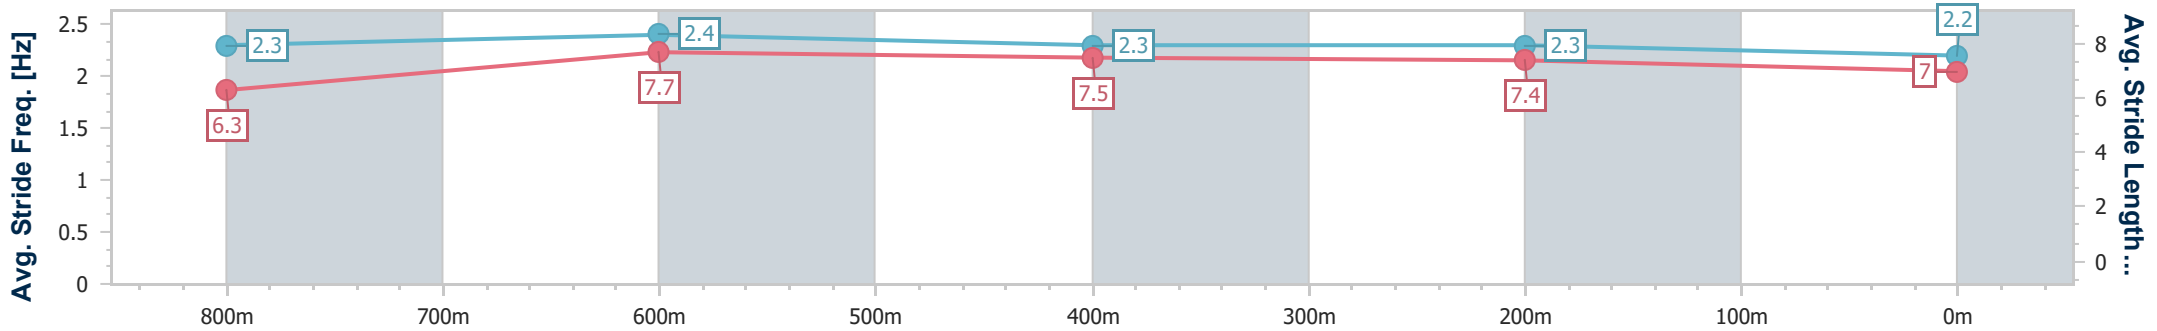

- [] Ranking at each section and finish
- .-.- No data available at this section
- NA No data available

Horse/Jockey Name	It's All An Idea
Final Rank	11
Fastest Section Time (Section)	0:11.01 (800m)
Top Speed [km/h] (Section)	67.9 (800m)
Race State	Finished

Sunshine Coast QLD Professional

Race 2: MAKERS MARK Maiden Handicap - 1000m

04 August 2024 - 13:03

Track Rating: Soft 5, Weather: Fine, Rail Position: +8m Entire

Section	Overall	800m	600m	400m	200m
Section Times	1:01.06 [11] (0:13.54)	0:47.52 [6] (0:11.01)	0:36.51 [7] (0:11.46)	0:25.05 [7] (0:11.94)	0:13.11 [10] (0:13.11)
Average Speed [km/h]	53.1	65.6	63.0	60.4	54.9
Top Speed [km/h]	67.5	67.9	64.2	61.8	58.1
Avg. Dist. to Rail [m]	3.5	1.7	0.4	0.2	0.5
Avg. Stride Freq. [Hz]	2.3	2.4	2.3	2.3	2.2
Avg. Stride Length [m]	6.3	7.7	7.5	7.4	7.0

- [] Ranking at each section and finish
- .-.- No data available at this section
- NA No data available