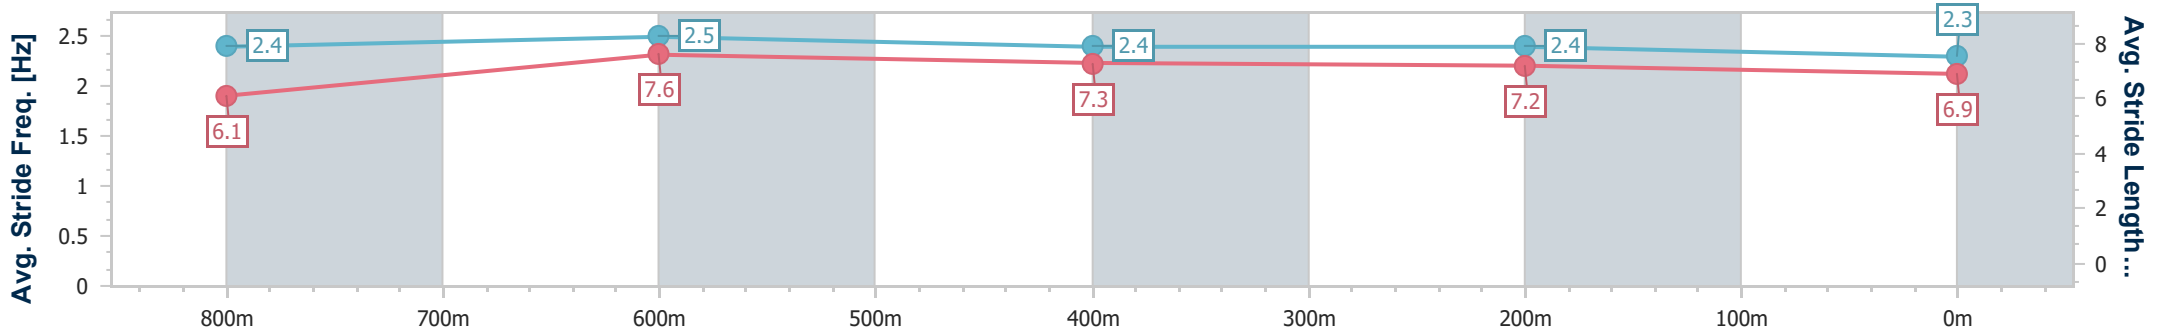

Sunshine Coast QLD Professional

Race 2: MAKERS MARK Maiden Handicap - 1000m

04 August 2024 - 13:03

Track Rating: Soft 5, Weather: Fine, Rail Position: +8m Entire

Section	Overall	800m	600m	400m	200m
Section Times	0:59.35 [6] (0:13.34)	0:46.01 [4] (0:10.78)	0:35.23 [1] (0:11.31)	0:23.92 [1] (0:11.36)	0:12.56 [2] (0:12.56)
Average Speed [km/h]	54.0	66.9	63.9	63.4	57.4
Top Speed [km/h]	68.1	67.8	65.1	65.8	60.4
Avg. Dist. to Rail [m]	6.3	0.9	0.5	2.8	5.1
Avg. Stride Freq. [Hz]	2.4	2.5	2.4	2.4	2.3
Avg. Stride Length [m]	6.1	7.6	7.3	7.2	6.9