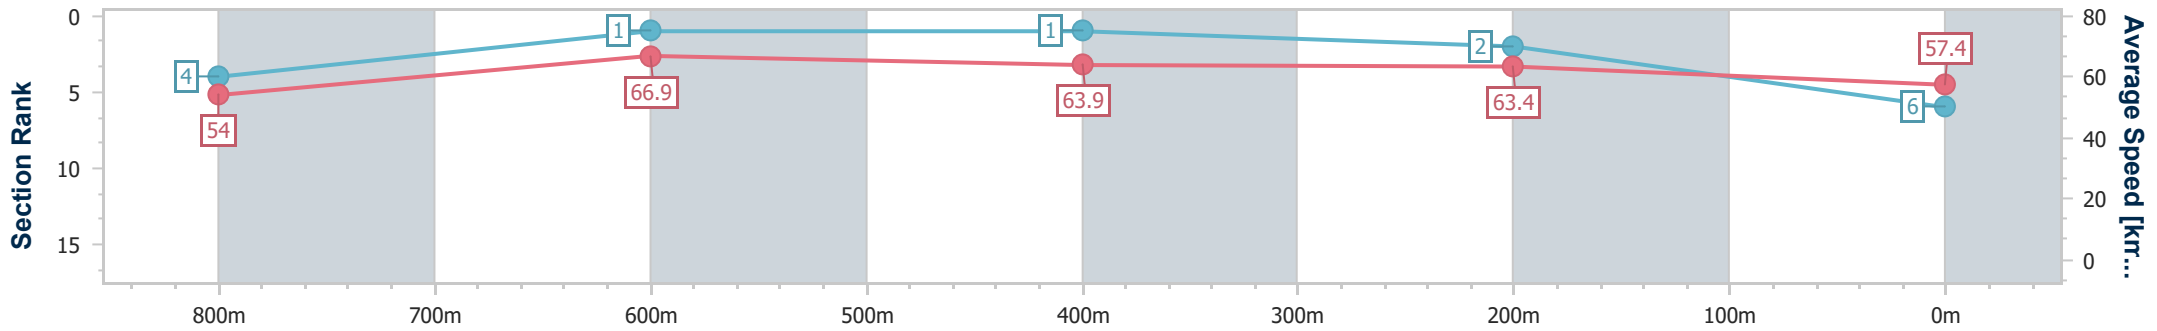

Sunshine Coast QLD Professional

Race 2: MAKERS MARK Maiden Handicap - 1000m

04 August 2024 - 13:03

Track Rating: Soft 5, Weather: Fine, Rail Position: +8m Entire

Section	Overall	800m	600m	400m	200m
Section Times	0:59.35 [6] (0:13.34)	0:46.01 [4] (0:10.78)	0:35.23 [1] (0:11.31)	0:23.92 [1] (0:11.36)	0:12.56 [2] (0:12.56)
Average Speed [km/h]	54.0	66.9	63.9	63.4	57.4
Top Speed [km/h]	68.1	67.8	65.1	65.8	60.4
Avg. Dist. to Rail [m]	6.3	0.9	0.5	2.8	5.1
Avg. Stride Freq. [Hz]	2.4	2.5	2.4	2.4	2.3
Avg. Stride Length [m]	6.1	7.6	7.3	7.2	6.9