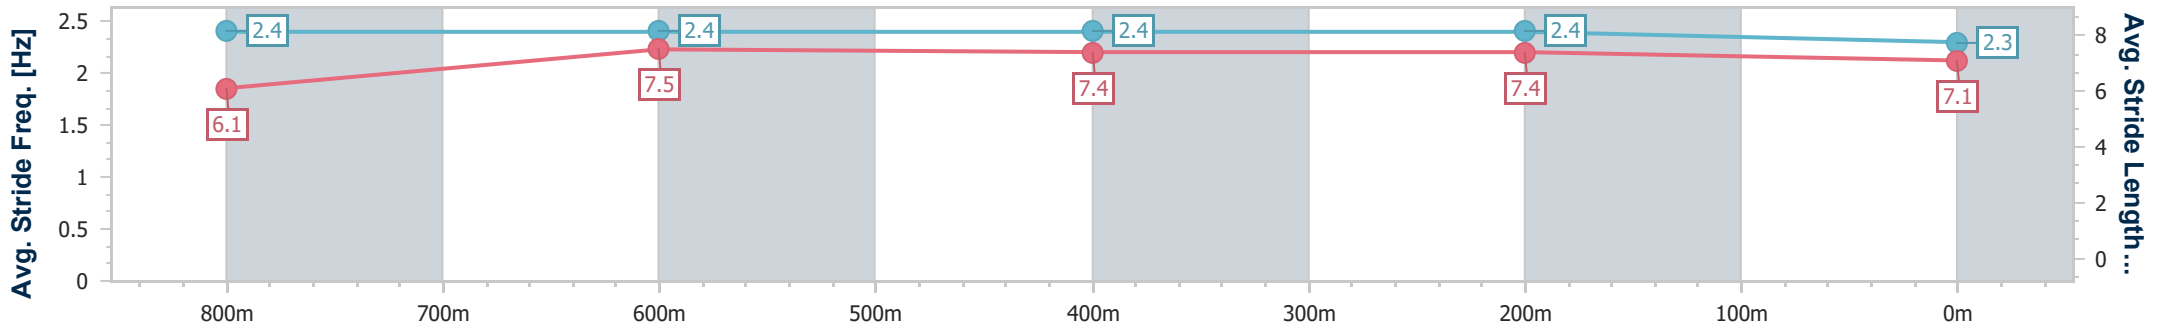

- [] Ranking at each section and finish
- .-.- No data available at this section
- NA No data available

Horse/Jockey Name	Artistica
Final Rank	5
Fastest Section Time (Section)	0:10.99 (800m)
Top Speed [km/h] (Section)	67.4 (800m)
Race State	Finished

Sunshine Coast QLD Professional

Race 2: MAKERS MARK Maiden Handicap - 1000m

04 August 2024 - 13:03

Track Rating: Soft 5, Weather: Fine, Rail Position: +8m Entire

Section	Overall	800m	600m	400m	200m
Section Times	0:59.27 [5] (0:13.55)	0:45.72 [7] (0:10.99)	0:34.73 [6] (0:11.26)	0:23.47 [4] (0:11.29)	0:12.18 [5] (0:12.18)
Average Speed [km/h]	53.2	65.4	63.7	63.9	59.2
Top Speed [km/h]	67.4	67.4	65.7	65.5	62.8
Avg. Dist. to Rail [m]	2.0	0.5	0.4	0.5	0.9
Avg. Stride Freq. [Hz]	2.4	2.4	2.4	2.4	2.3
Avg. Stride Length [m]	6.1	7.5	7.4	7.4	7.1