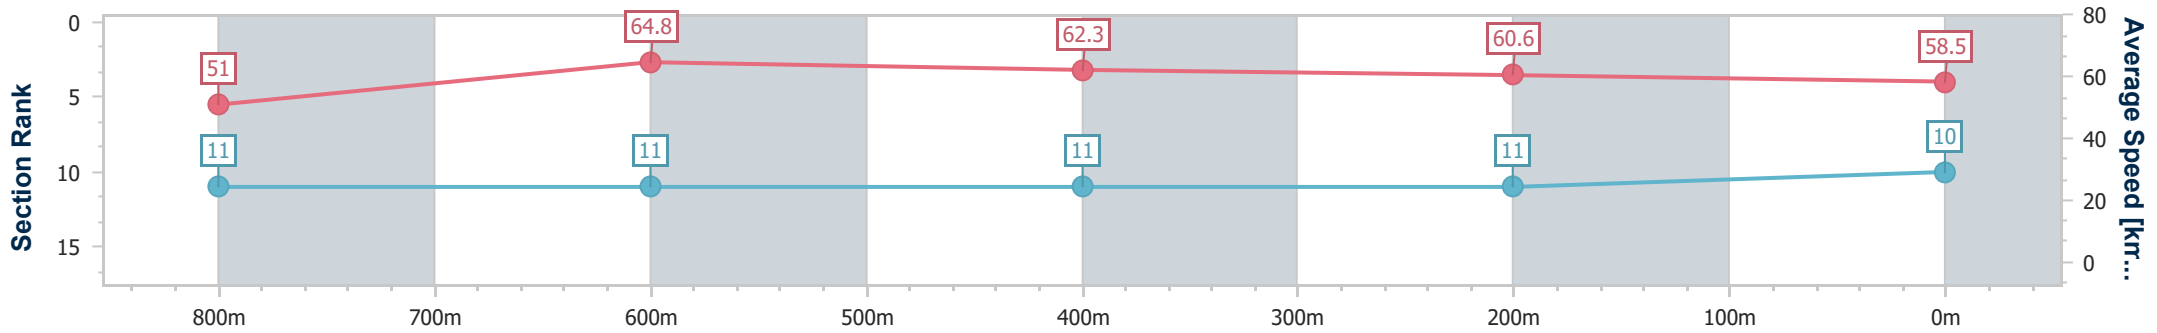

- [] Ranking at each section and finish
- .-.- No data available at this section
- NA No data available

Horse/Jockey Name	Selenophile
Final Rank	10
Fastest Section Time (Section)	0:11.07 (800m)
Top Speed [km/h] (Section)	65.9 (800m)
Race State	Finished

Sunshine Coast QLD Professional

Race 2: MAKERS MARK Maiden Handicap - 1000m

04 August 2024 - 13:03

Track Rating: Soft 5, Weather: Fine, Rail Position: +8m Entire

Section	Overall	800m	600m	400m	200m
Section Times	1:00.85 [10] (0:14.13)	0:46.72 [11] (0:11.07)	0:35.65 [11] (0:11.48)	0:24.17 [11] (0:11.86)	0:12.31 [11] (0:12.31)
Average Speed [km/h]	51.0	64.8	62.3	60.6	58.5
Top Speed [km/h]	65.7	65.9	62.9	61.4	60.3
Avg. Dist. to Rail [m]	1.3	0.8	1.4	0.5	1.4
Avg. Stride Freq. [Hz]	2.4	2.5	2.5	2.5	2.4
Avg. Stride Length [m]	5.9	7.1	7.0	6.9	6.8

- [] Ranking at each section and finish
- .-.- No data available at this section
- NA No data available

Horse/Jockey Name	It's All An Idea
Final Rank	11
Fastest Section Time (Section)	0:11.01 (800m)
Top Speed [km/h] (Section)	67.9 (800m)
Race State	Finished