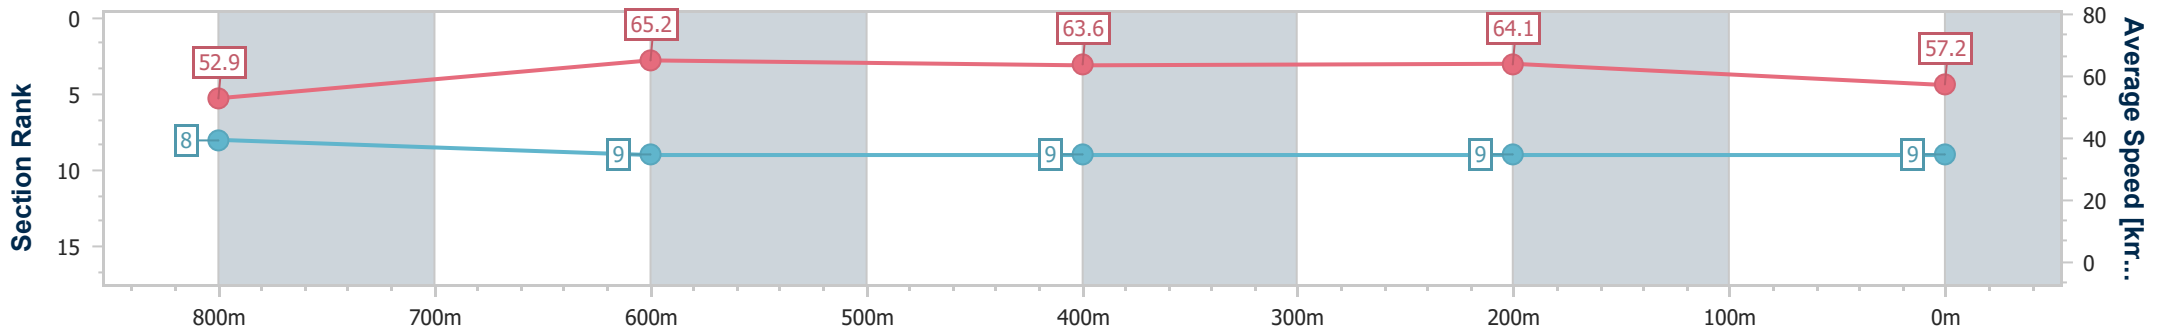

- [] Ranking at each section and finish
- .-.- No data available at this section
- NA No data available

Horse/Jockey Name	Boating
Final Rank	9
Fastest Section Time (Section)	0:11.24 (400m)
Top Speed [km/h] (Section)	67.0 (800m)
Race State	Finished

Sunshine Coast QLD Professional

Race 2: MAKERS MARK Maiden Handicap - 1000m

04 August 2024 - 13:03

Track Rating: Soft 5, Weather: Fine, Rail Position: +8m Entire

Section	Overall	800m	600m	400m	200m
Section Times	1:00.09 [9] (0:13.60)	0:46.49 [8] (0:11.26)	0:35.23 [9] (0:11.42)	0:23.81 [9] (0:11.24)	0:12.57 [9] (0:12.57)
Average Speed [km/h]	52.9	65.2	63.6	64.1	57.2
Top Speed [km/h]	66.7	67.0	64.7	64.9	62.0
Avg. Dist. to Rail [m]	7.9	3.8	1.9	3.6	4.2
Avg. Stride Freq. [Hz]	2.5	2.5	2.4	2.5	2.4
Avg. Stride Length [m]	5.9	7.3	7.3	7.2	6.7

- [] Ranking at each section and finish
- .-.- No data available at this section
- NA No data available

Horse/Jockey Name	Selenophile
Final Rank	10
Fastest Section Time (Section)	0:11.07 (800m)
Top Speed [km/h] (Section)	65.9 (800m)
Race State	Finished