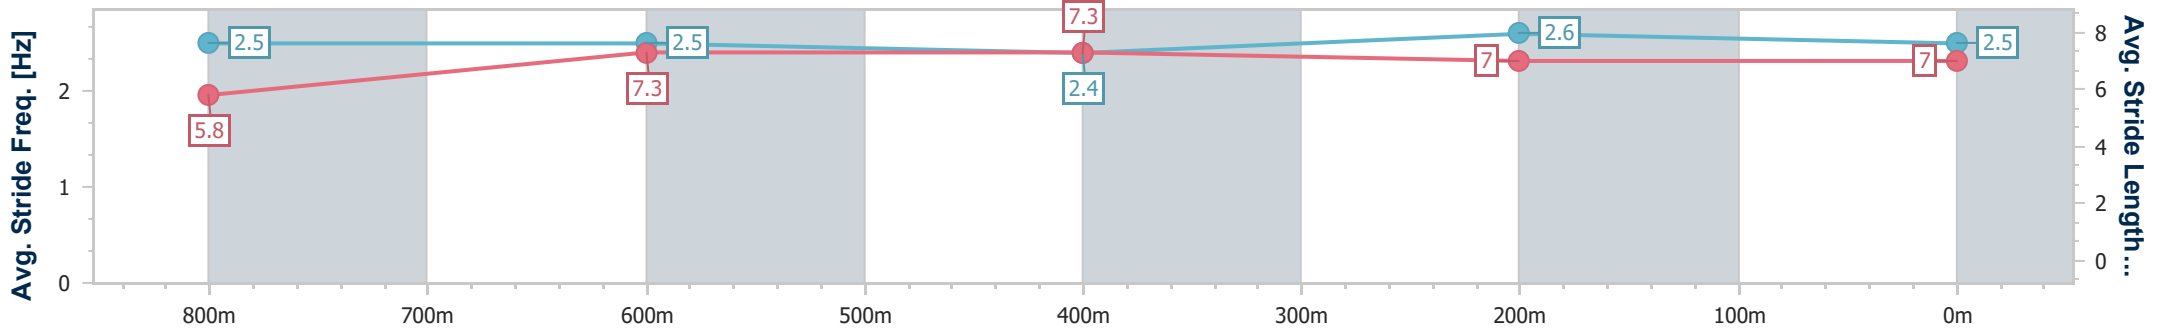

Sunshine Coast QLD Professional

Race 2: MAKERS MARK Maiden Handicap - 1000m

04 August 2024 - 13:03

Track Rating: Soft 5, Weather: Fine, Rail Position: +8m Entire

Section	Overall	800m	600m	400m	200m
Section Times	0:58.28 [1] (0:13.83)	0:44.45 [10] (0:11.22)	0:33.23 [10] (0:11.31)	0:21.92 [10] (0:10.49)	0:11.43 [3] (0:11.43)
Average Speed [km/h]	52.0	65.3	64.3	68.8	62.8
Top Speed [km/h]	68.2	68.1	67.7	70.2	67.7
Avg. Dist. to Rail [m]	5.1	3.5	2.0	6.0	4.4
Avg. Stride Freq. [Hz]	2.5	2.5	2.4	2.6	2.5
Avg. Stride Length [m]	5.8	7.3	7.3	7.0	7.0