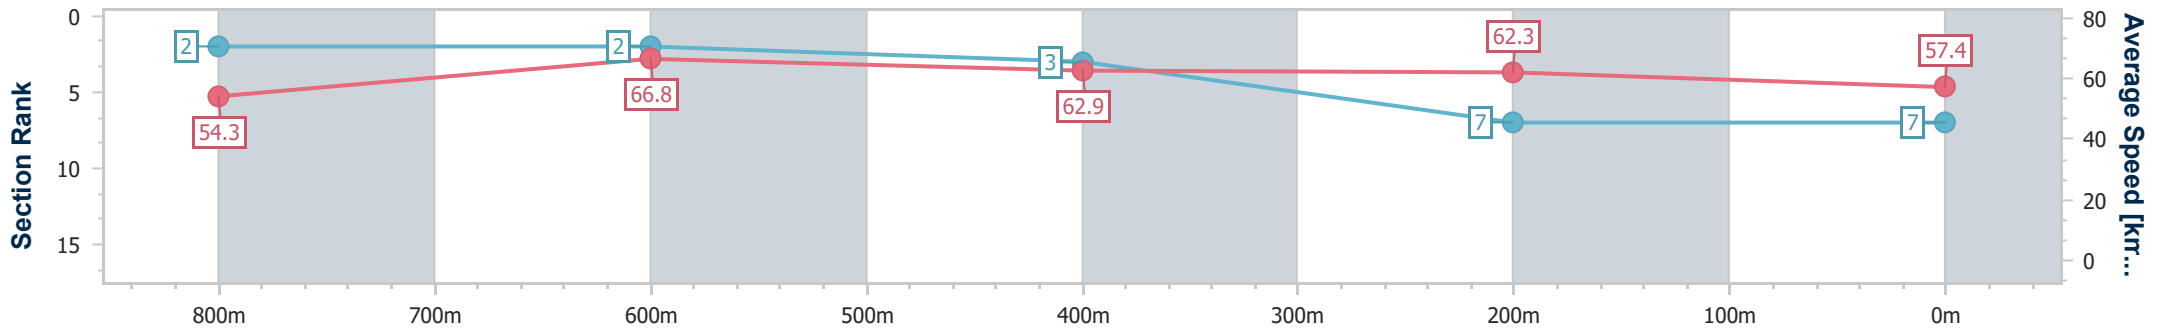

Sunshine Coast QLD Professional

Race 2: MAKERS MARK Maiden Handicap - 1000m

04 August 2024 - 13:03

Track Rating: Soft 5, Weather: Fine, Rail Position: +8m Entire

Section	Overall	800m	600m	400m	200m
Section Times	0:59.82 [7] (0:13.25)	0:46.57 [2] (0:10.89)	0:35.68 [2] (0:11.60)	0:24.08 [3] (0:11.53)	0:12.55 [7] (0:12.55)
Average Speed [km/h]	54.3	66.8	62.9	62.3	57.4
Top Speed [km/h]	67.7	69.0	63.9	63.9	60.8
Avg. Dist. to Rail [m]	8.3	3.1	1.9	2.7	2.6
Avg. Stride Freq. [Hz]	2.4	2.5	2.4	2.4	2.3
Avg. Stride Length [m]	6.1	7.3	7.2	7.1	7.0