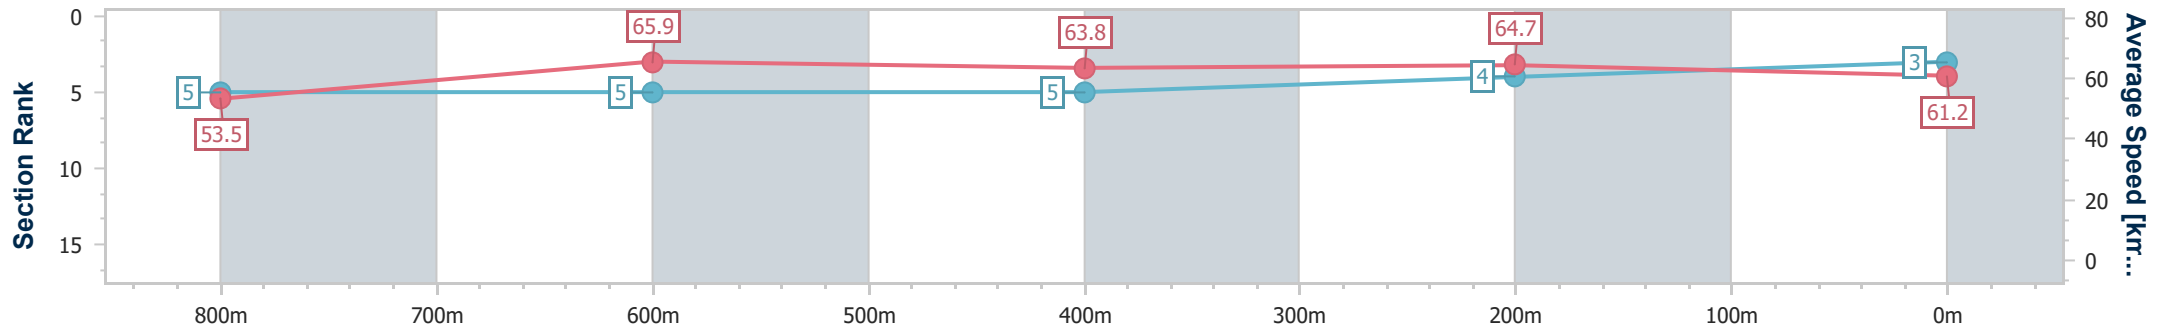

Sunshine Coast QLD Professional

Race 2: MAKERS MARK Maiden Handicap - 1000m

04 August 2024 - 13:03

Track Rating: Soft 5, Weather: Fine, Rail Position: +8m Entire

Section	Overall	800m	600m	400m	200m
Section Times	0:58.78 [3] (0:13.45)	0:45.33 [5] (0:11.05)	0:34.28 [5] (0:11.40)	0:22.88 [5] (0:11.12)	0:11.76 [4] (0:11.76)
Average Speed [km/h]	53.5	65.9	63.8	64.7	61.2
Top Speed [km/h]	68.0	68.4	65.6	65.9	63.6
Avg. Dist. to Rail [m]	8.0	3.3	1.4	1.1	2.1
Avg. Stride Freq. [Hz]	2.4	2.4	2.4	2.4	2.4
Avg. Stride Length [m]	6.1	7.4	7.4	7.4	7.1