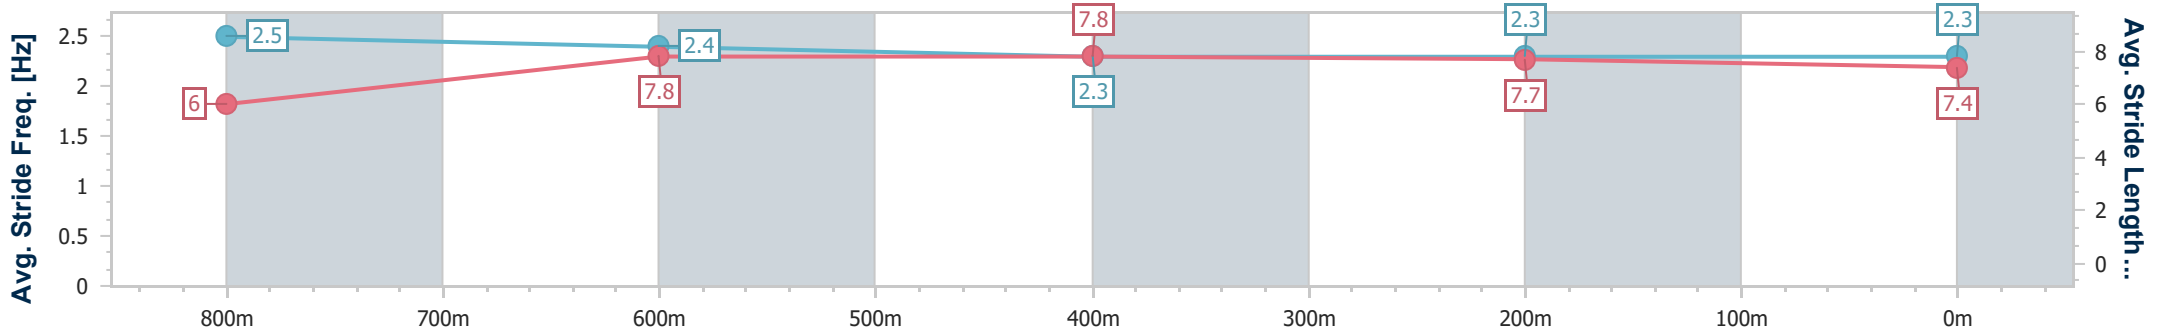

Sunshine Coast QLD Professional

Race 2: MAKERS MARK Maiden Handicap - 1000m

04 August 2024 - 13:03

Track Rating: Soft 5, Weather: Fine, Rail Position: +8m Entire

Section	Overall	800m	600m	400m	200m
Section Times	0:58.51 [2] (0:13.29)	0:45.22 [3] (0:10.91)	0:34.31 [3] (0:11.30)	0:23.01 [2] (0:11.18)	0:11.83 [1] (0:11.83)
Average Speed [km/h]	54.2	66.5	64.1	64.5	60.8
Top Speed [km/h]	69.0	68.6	65.0	65.8	62.5
Avg. Dist. to Rail [m]	5.1	1.6	1.0	1.2	1.0
Avg. Stride Freq. [Hz]	2.5	2.4	2.3	2.3	2.3
Avg. Stride Length [m]	6.0	7.8	7.8	7.7	7.4