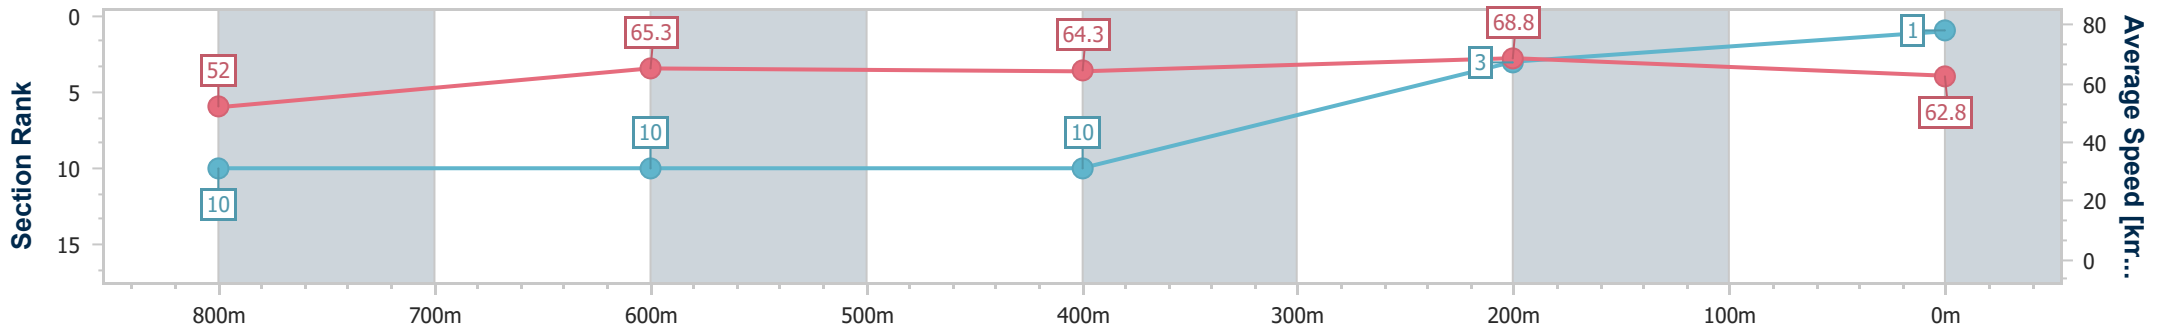

Sunshine Coast QLD Professional

Race 2: MAKERS MARK Maiden Handicap - 1000m

04 August 2024 - 13:03

Track Rating: Soft 5, Weather: Fine, Rail Position: +8m Entire

Section	Overall	800m	600m	400m	200m
Section Times	0:58.28 [1] (0:13.83)	0:44.45 [10] (0:11.22)	0:33.23 [10] (0:11.31)	0:21.92 [10] (0:10.49)	0:11.43 [3] (0:11.43)
Average Speed [km/h]	52.0	65.3	64.3	68.8	62.8
Top Speed [km/h]	68.2	68.1	67.7	70.2	67.7
Avg. Dist. to Rail [m]	5.1	3.5	2.0	6.0	4.4
Avg. Stride Freq. [Hz]	2.5	2.5	2.4	2.6	2.5
Avg. Stride Length [m]	5.8	7.3	7.3	7.0	7.0