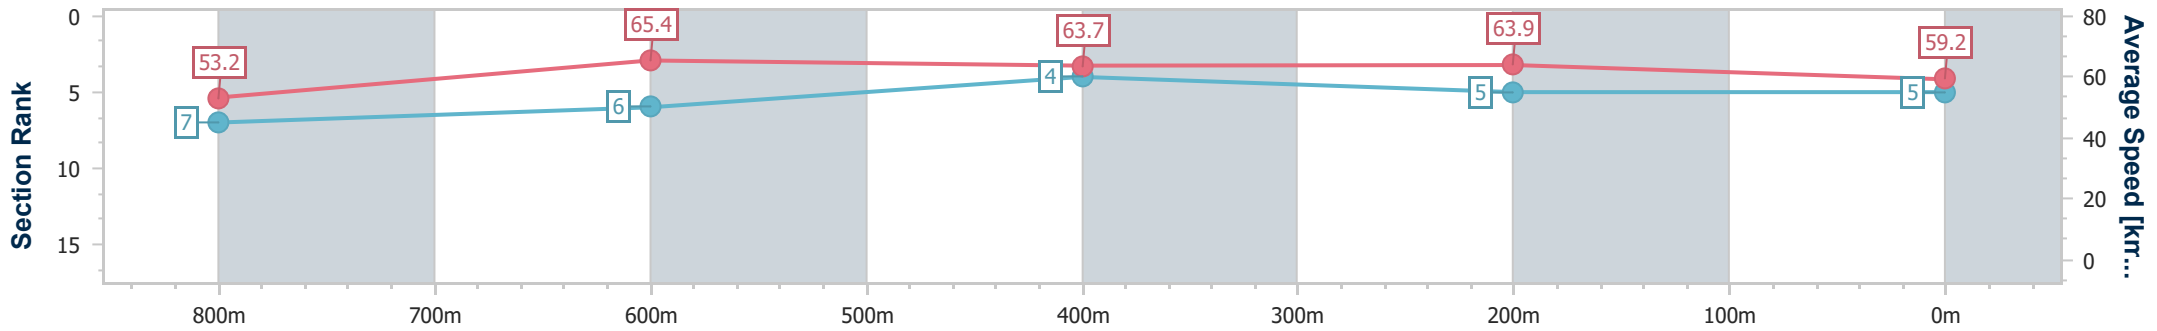

- [] Ranking at each section and finish
- .-.- No data available at this section
- NA No data available

Horse/Jockey Name	Artistica
Final Rank	5
Fastest Section Time (Section)	0:10.99 (800m)
Top Speed [km/h] (Section)	67.4 (800m)
Race State	Finished

Sunshine Coast QLD Professional

Race 2: MAKERS MARK Maiden Handicap - 1000m

04 August 2024 - 13:03

Track Rating: Soft 5, Weather: Fine, Rail Position: +8m Entire

Section	Overall	800m	600m	400m	200m
Section Times	0:59.27 [5] (0:13.55)	0:45.72 [7] (0:10.99)	0:34.73 [6] (0:11.26)	0:23.47 [4] (0:11.29)	0:12.18 [5] (0:12.18)
Average Speed [km/h]	53.2	65.4	63.7	63.9	59.2
Top Speed [km/h]	67.4	67.4	65.7	65.5	62.8
Avg. Dist. to Rail [m]	2.0	0.5	0.4	0.5	0.9
Avg. Stride Freq. [Hz]	2.4	2.4	2.4	2.4	2.3
Avg. Stride Length [m]	6.1	7.5	7.4	7.4	7.1