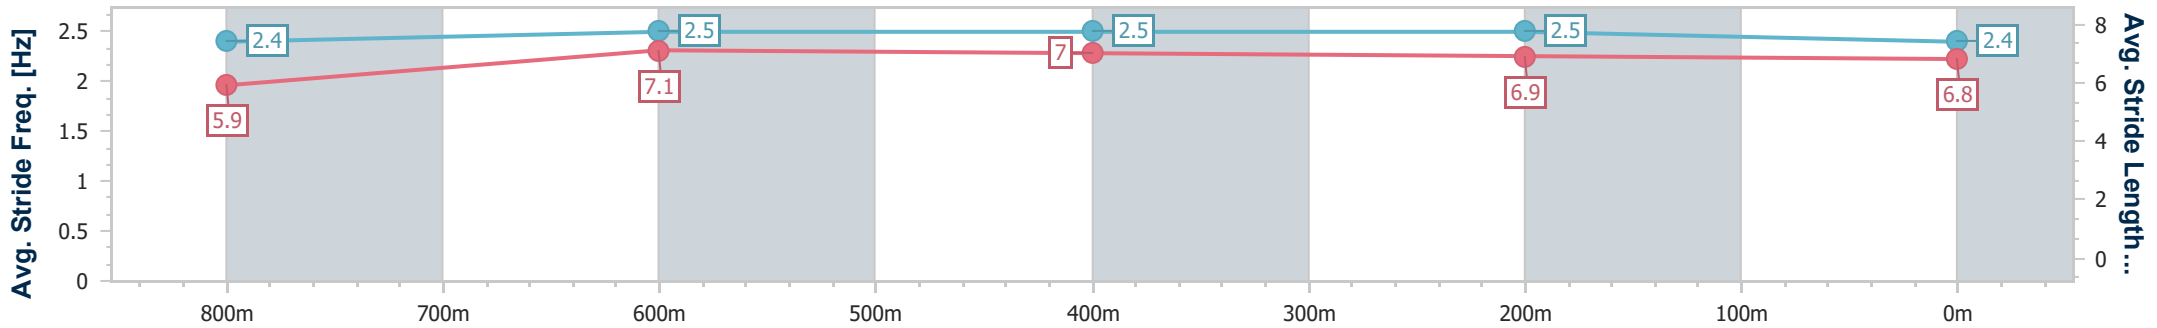

- [] Ranking at each section and finish
- .-.- No data available at this section
- NA No data available

Horse/Jockey Name	Selenophile
Final Rank	10
Fastest Section Time (Section)	0:11.07 (800m)
Top Speed [km/h] (Section)	65.9 (800m)
Race State	Finished

Sunshine Coast QLD Professional

Race 2: MAKERS MARK Maiden Handicap - 1000m

04 August 2024 - 13:03

Track Rating: Soft 5, Weather: Fine, Rail Position: +8m Entire

Section	Overall	800m	600m	400m	200m
Section Times	1:00.85 [10] (0:14.13)	0:46.72 [11] (0:11.07)	0:35.65 [11] (0:11.48)	0:24.17 [11] (0:11.86)	0:12.31 [11] (0:12.31)
Average Speed [km/h]	51.0	64.8	62.3	60.6	58.5
Top Speed [km/h]	65.7	65.9	62.9	61.4	60.3
Avg. Dist. to Rail [m]	1.3	0.8	1.4	0.5	1.4
Avg. Stride Freq. [Hz]	2.4	2.5	2.5	2.5	2.4
Avg. Stride Length [m]	5.9	7.1	7.0	6.9	6.8

- [] Ranking at each section and finish
- .-.- No data available at this section
- NA No data available

Horse/Jockey Name	It's All An Idea
Final Rank	11
Fastest Section Time (Section)	0:11.01 (800m)
Top Speed [km/h] (Section)	67.9 (800m)
Race State	Finished