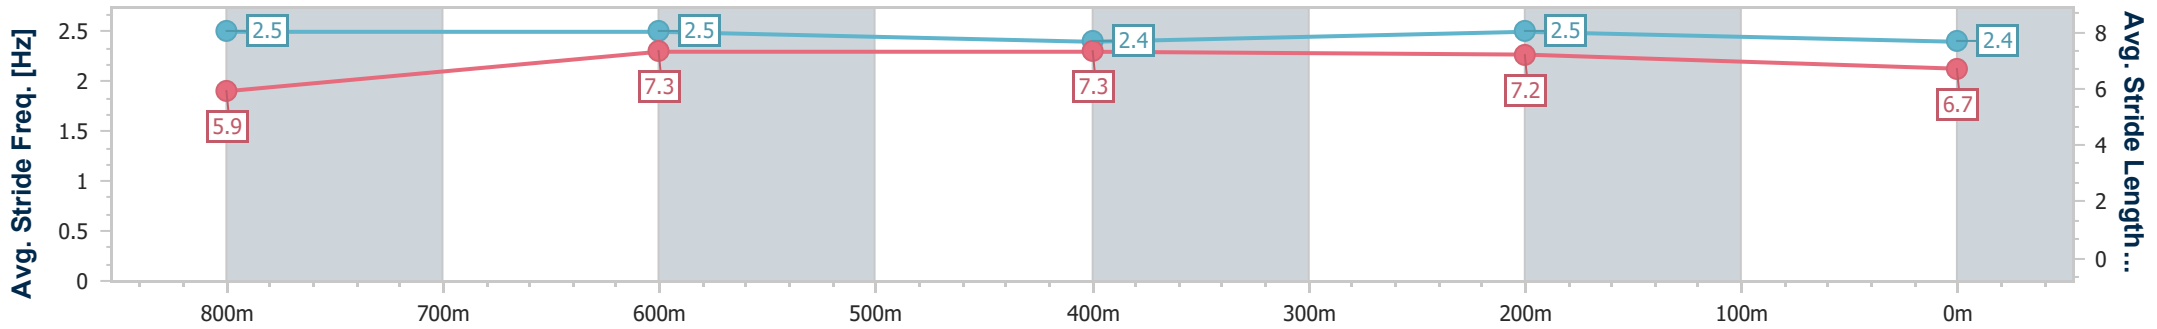

- [] Ranking at each section and finish
- .-.- No data available at this section
- NA No data available

Horse/Jockey Name	Boating
Final Rank	9
Fastest Section Time (Section)	0:11.24 (400m)
Top Speed [km/h] (Section)	67.0 (800m)
Race State	Finished

Sunshine Coast QLD Professional

Race 2: MAKERS MARK Maiden Handicap - 1000m

04 August 2024 - 13:03

Track Rating: Soft 5, Weather: Fine, Rail Position: +8m Entire

Section	Overall	800m	600m	400m	200m
Section Times	1:00.09 [9] (0:13.60)	0:46.49 [8] (0:11.26)	0:35.23 [9] (0:11.42)	0:23.81 [9] (0:11.24)	0:12.57 [9] (0:12.57)
Average Speed [km/h]	52.9	65.2	63.6	64.1	57.2
Top Speed [km/h]	66.7	67.0	64.7	64.9	62.0
Avg. Dist. to Rail [m]	7.9	3.8	1.9	3.6	4.2
Avg. Stride Freq. [Hz]	2.5	2.5	2.4	2.5	2.4
Avg. Stride Length [m]	5.9	7.3	7.3	7.2	6.7

- [] Ranking at each section and finish
- .-.- No data available at this section
- NA No data available

Horse/Jockey Name	Selenophile
Final Rank	10
Fastest Section Time (Section)	0:11.07 (800m)
Top Speed [km/h] (Section)	65.9 (800m)
Race State	Finished