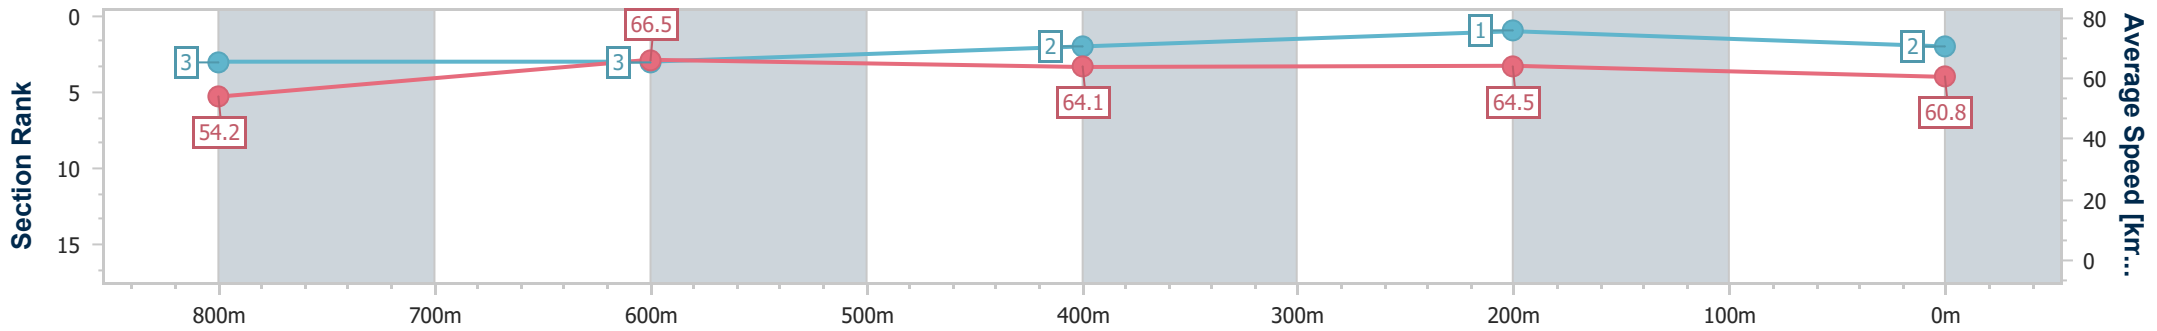

Sunshine Coast QLD Professional

Race 2: MAKERS MARK Maiden Handicap - 1000m

04 August 2024 - 13:03

Track Rating: Soft 5, Weather: Fine, Rail Position: +8m Entire

Section	Overall	800m	600m	400m	200m
Section Times	0:58.51 [2] (0:13.29)	0:45.22 [3] (0:10.91)	0:34.31 [3] (0:11.30)	0:23.01 [2] (0:11.18)	0:11.83 [1] (0:11.83)
Average Speed [km/h]	54.2	66.5	64.1	64.5	60.8
Top Speed [km/h]	69.0	68.6	65.0	65.8	62.5
Avg. Dist. to Rail [m]	5.1	1.6	1.0	1.2	1.0
Avg. Stride Freq. [Hz]	2.5	2.4	2.3	2.3	2.3
Avg. Stride Length [m]	6.0	7.8	7.8	7.7	7.4