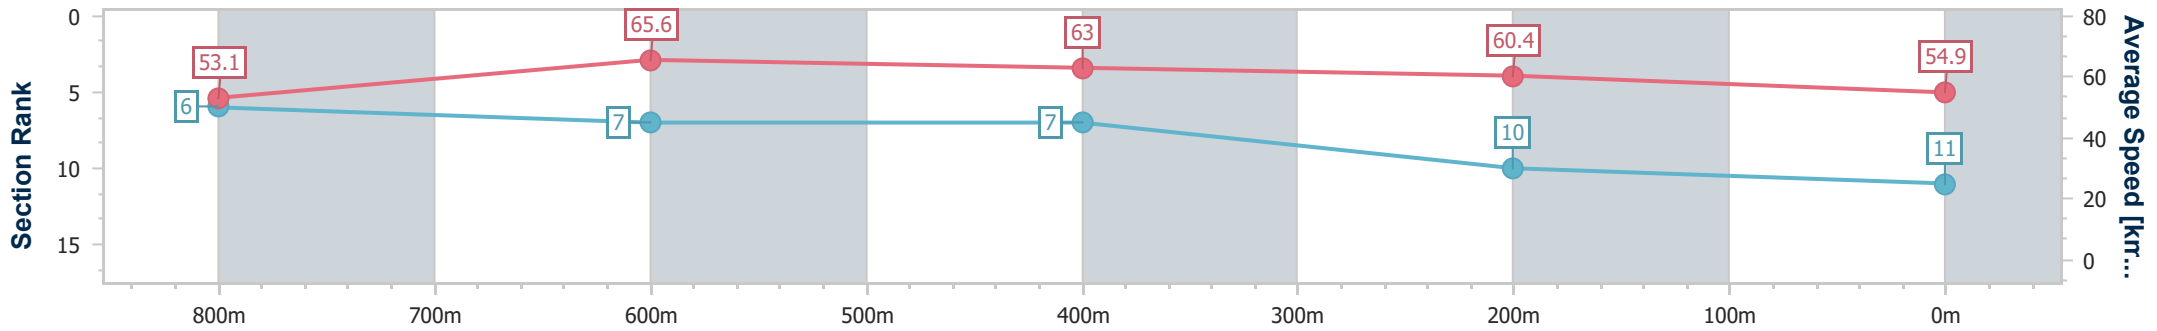

- [] Ranking at each section and finish
- .-.- No data available at this section
- NA No data available

Horse/Jockey Name	It's All An Idea
Final Rank	11
Fastest Section Time (Section)	0:11.01 (800m)
Top Speed [km/h] (Section)	67.9 (800m)
Race State	Finished

Sunshine Coast QLD Professional

Race 2: MAKERS MARK Maiden Handicap - 1000m

04 August 2024 - 13:03

Track Rating: Soft 5, Weather: Fine, Rail Position: +8m Entire

Section	Overall	800m	600m	400m	200m
Section Times	1:01.06 [11] (0:13.54)	0:47.52 [6] (0:11.01)	0:36.51 [7] (0:11.46)	0:25.05 [7] (0:11.94)	0:13.11 [10] (0:13.11)
Average Speed [km/h]	53.1	65.6	63.0	60.4	54.9
Top Speed [km/h]	67.5	67.9	64.2	61.8	58.1
Avg. Dist. to Rail [m]	3.5	1.7	0.4	0.2	0.5
Avg. Stride Freq. [Hz]	2.3	2.4	2.3	2.3	2.2
Avg. Stride Length [m]	6.3	7.7	7.5	7.4	7.0

- [] Ranking at each section and finish
- .-.- No data available at this section
- NA No data available