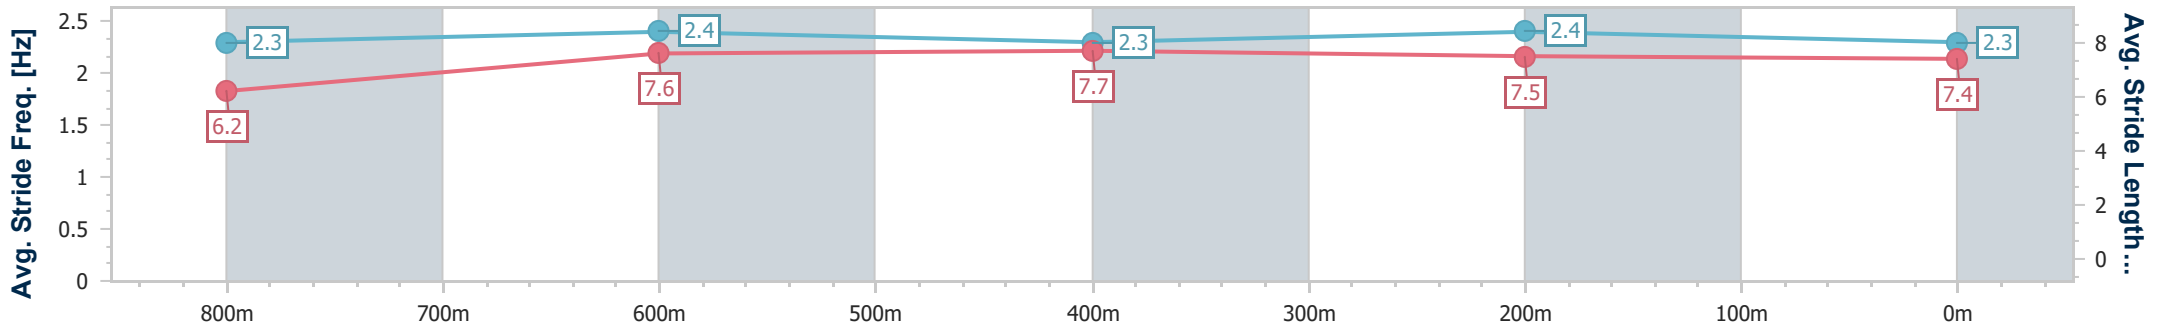

Sunshine Coast QLD Professional

Race 2: MAKERS MARK Maiden Handicap - 1000m

04 August 2024 - 13:03

Track Rating: Soft 5, Weather: Fine, Rail Position: +8m Entire

Section	Overall	800m	600m	400m	200m
Section Times	0:58.84 [4] (0:13.72)	0:45.12 [9] (0:10.99)	0:34.13 [8] (0:11.36)	0:22.77 [8] (0:11.12)	0:11.65 [6] (0:11.65)
Average Speed [km/h]	52.5	65.7	64.0	64.7	61.8
Top Speed [km/h]	67.1	68.1	65.3	65.9	64.1
Avg. Dist. to Rail [m]	4.4	1.6	1.0	1.4	0.9
Avg. Stride Freq. [Hz]	2.3	2.4	2.3	2.4	2.3
Avg. Stride Length [m]	6.2	7.6	7.7	7.5	7.4

- [] Ranking at each section and finish
- .-.- No data available at this section
- NA No data available

Horse/Jockey Name	Artistica
Final Rank	5
Fastest Section Time (Section)	0:10.99 (800m)
Top Speed [km/h] (Section)	67.4 (800m)
Race State	Finished