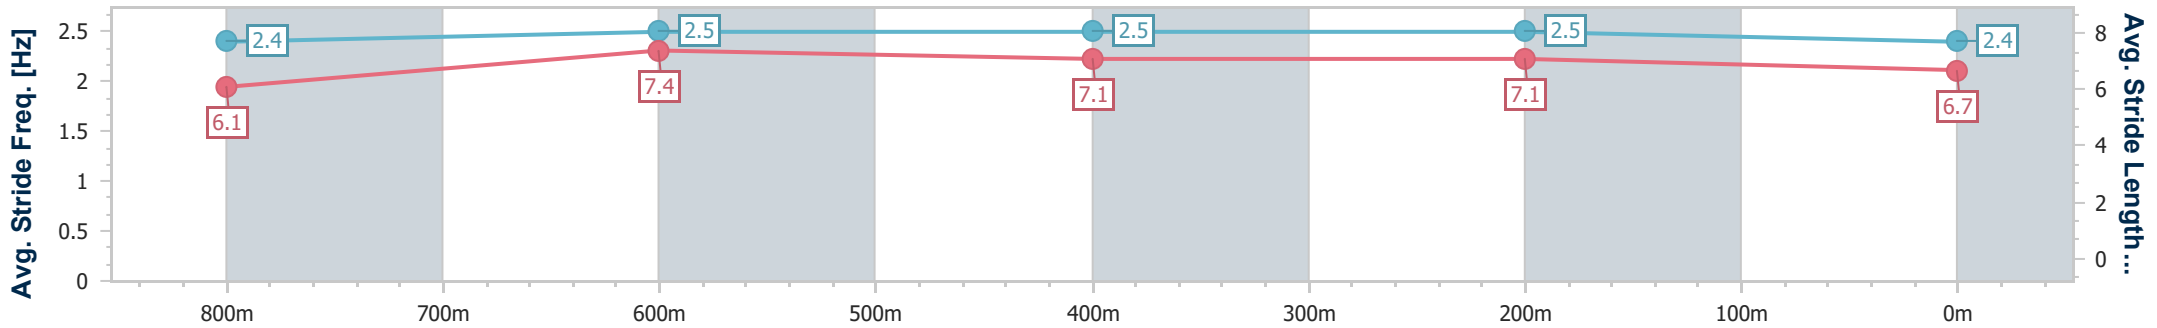

Sunshine Coast QLD Professional

Race 2: MAKERS MARK Maiden Handicap - 1000m

04 August 2024 - 13:03

Track Rating: Soft 5, Weather: Fine, Rail Position: +8m Entire

Section	Overall	800m	600m	400m	200m
Section Times	0:59.84 [8] (0:13.23)	0:46.61 [1] (0:11.16)	0:35.45 [4] (0:11.52)	0:23.93 [6] (0:11.37)	0:12.56 [8] (0:12.56)
Average Speed [km/h]	54.3	65.4	63.6	63.2	57.4
Top Speed [km/h]	67.6	66.7	64.4	64.4	61.1
Avg. Dist. to Rail [m]	9.9	4.1	2.5	3.1	4.0
Avg. Stride Freq. [Hz]	2.4	2.5	2.5	2.5	2.4
Avg. Stride Length [m]	6.1	7.4	7.1	7.1	6.7

- [] Ranking at each section and finish
- .-.- No data available at this section
- NA No data available

Horse/Jockey Name	Boating
Final Rank	9
Fastest Section Time (Section)	0:11.24 (400m)
Top Speed [km/h] (Section)	67.0 (800m)
Race State	Finished