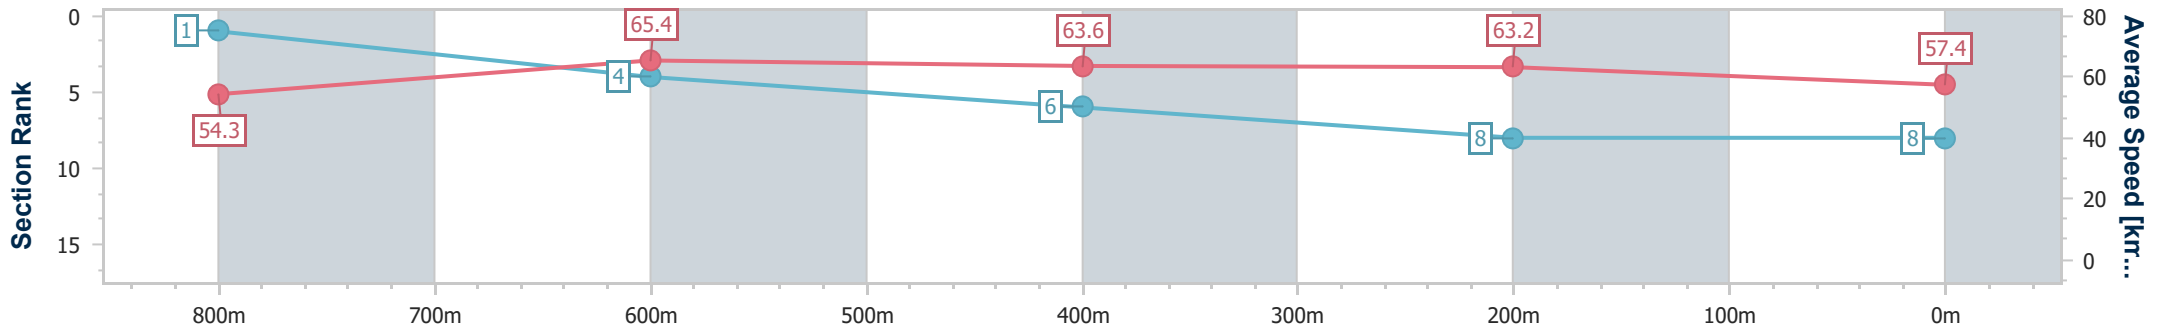

Sunshine Coast QLD Professional

Race 2: MAKERS MARK Maiden Handicap - 1000m

04 August 2024 - 13:03

Track Rating: Soft 5, Weather: Fine, Rail Position: +8m Entire

Section	Overall	800m	600m	400m	200m
Section Times	0:59.84 [8] (0:13.23)	0:46.61 [1] (0:11.16)	0:35.45 [4] (0:11.52)	0:23.93 [6] (0:11.37)	0:12.56 [8] (0:12.56)
Average Speed [km/h]	54.3	65.4	63.6	63.2	57.4
Top Speed [km/h]	67.6	66.7	64.4	64.4	61.1
Avg. Dist. to Rail [m]	9.9	4.1	2.5	3.1	4.0
Avg. Stride Freq. [Hz]	2.4	2.5	2.5	2.5	2.4
Avg. Stride Length [m]	6.1	7.4	7.1	7.1	6.7

- [] Ranking at each section and finish
- .-.- No data available at this section
- NA No data available

Horse/Jockey Name	Boating
Final Rank	9
Fastest Section Time (Section)	0:11.24 (400m)
Top Speed [km/h] (Section)	67.0 (800m)
Race State	Finished