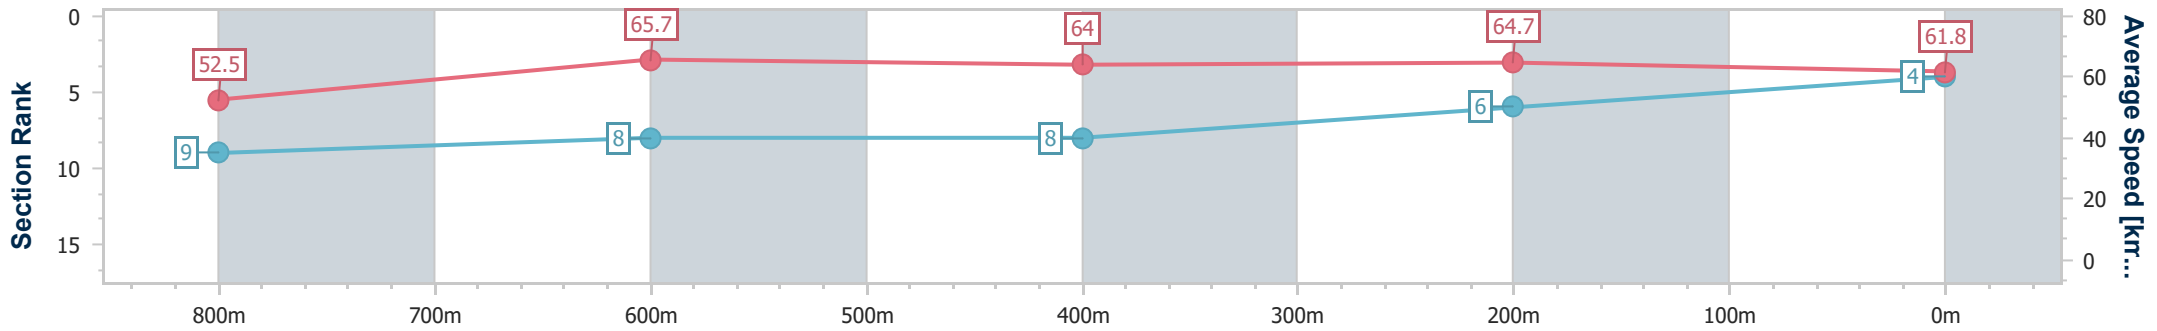

Sunshine Coast QLD Professional

Race 2: MAKERS MARK Maiden Handicap - 1000m

04 August 2024 - 13:03

Track Rating: Soft 5, Weather: Fine, Rail Position: +8m Entire

Section	Overall	800m	600m	400m	200m
Section Times	0:58.84 [4] (0:13.72)	0:45.12 [9] (0:10.99)	0:34.13 [8] (0:11.36)	0:22.77 [8] (0:11.12)	0:11.65 [6] (0:11.65)
Average Speed [km/h]	52.5	65.7	64.0	64.7	61.8
Top Speed [km/h]	67.1	68.1	65.3	65.9	64.1
Avg. Dist. to Rail [m]	4.4	1.6	1.0	1.4	0.9
Avg. Stride Freq. [Hz]	2.3	2.4	2.3	2.4	2.3
Avg. Stride Length [m]	6.2	7.6	7.7	7.5	7.4

- [] Ranking at each section and finish
- .-.- No data available at this section
- NA No data available

Horse/Jockey Name	Artistica
Final Rank	5
Fastest Section Time (Section)	0:10.99 (800m)
Top Speed [km/h] (Section)	67.4 (800m)
Race State	Finished