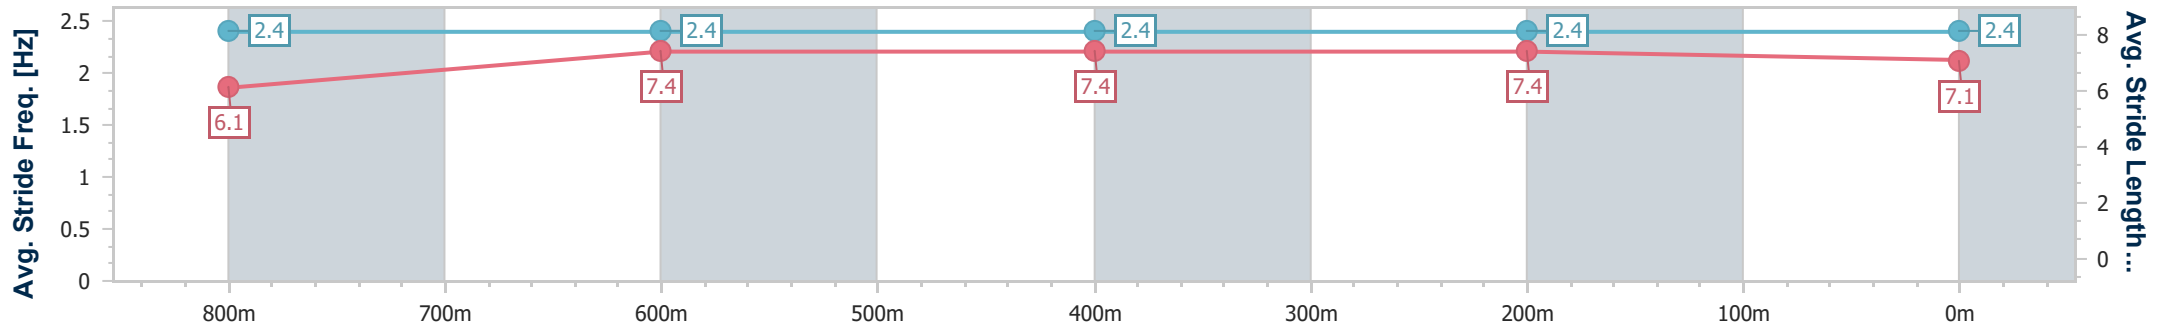

Sunshine Coast QLD Professional

Race 2: MAKERS MARK Maiden Handicap - 1000m

04 August 2024 - 13:03

Track Rating: Soft 5, Weather: Fine, Rail Position: +8m Entire

Section	Overall	800m	600m	400m	200m
Section Times	0:58.78 [3] (0:13.45)	0:45.33 [5] (0:11.05)	0:34.28 [5] (0:11.40)	0:22.88 [5] (0:11.12)	0:11.76 [4] (0:11.76)
Average Speed [km/h]	53.5	65.9	63.8	64.7	61.2
Top Speed [km/h]	68.0	68.4	65.6	65.9	63.6
Avg. Dist. to Rail [m]	8.0	3.3	1.4	1.1	2.1
Avg. Stride Freq. [Hz]	2.4	2.4	2.4	2.4	2.4
Avg. Stride Length [m]	6.1	7.4	7.4	7.4	7.1