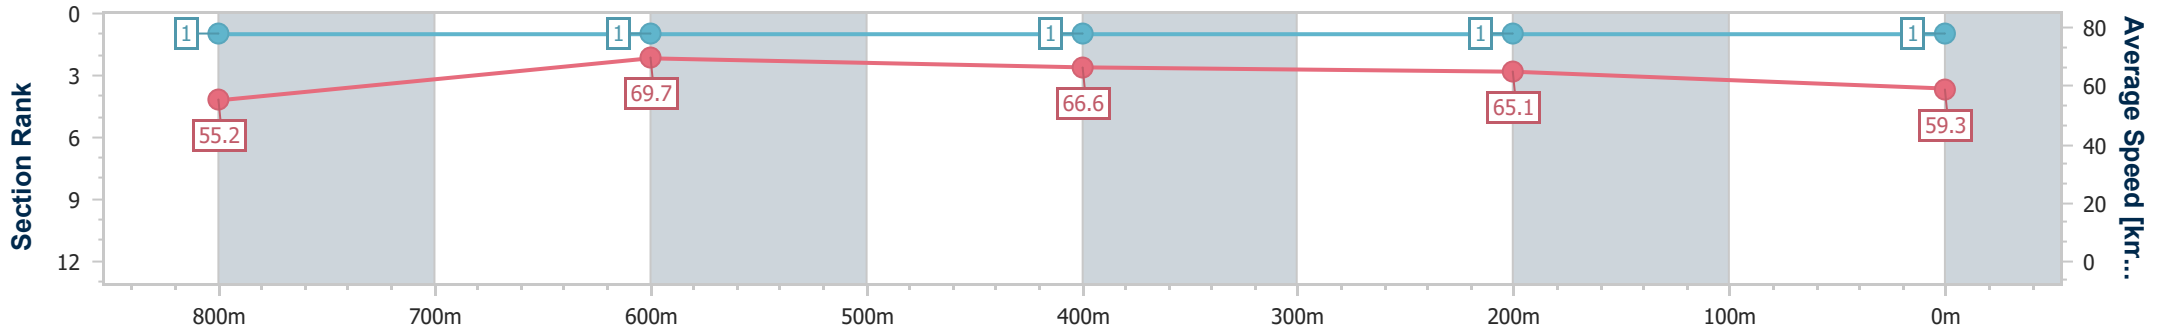

04 August 2024 - 13:44

Track Rating: Soft 5, Weather: Fine, Rail Position: +8m Entire

Section	Overall	800m	600m	400m	200m
Section Times	0:57.42 [1] (0:13.03)	0:44.39 [1] (0:10.39)	0:34.00 [1] (0:10.80)	0:23.20 [1] (0:11.05)	0:12.15 [1] (0:12.15)
Average Speed [km/h]	55.2	69.7	66.6	65.1	59.3
Top Speed [km/h]	70.2	70.9	68.0	66.5	63.3
Avg. Dist. to Rail [m]	5.2	1.3	0.4	1.1	0.7
Avg. Stride Freq. [Hz]	2.5	2.6	2.6	2.6	2.5
Avg. Stride Length [m]	6.0	7.3	7.2	7.0	6.6