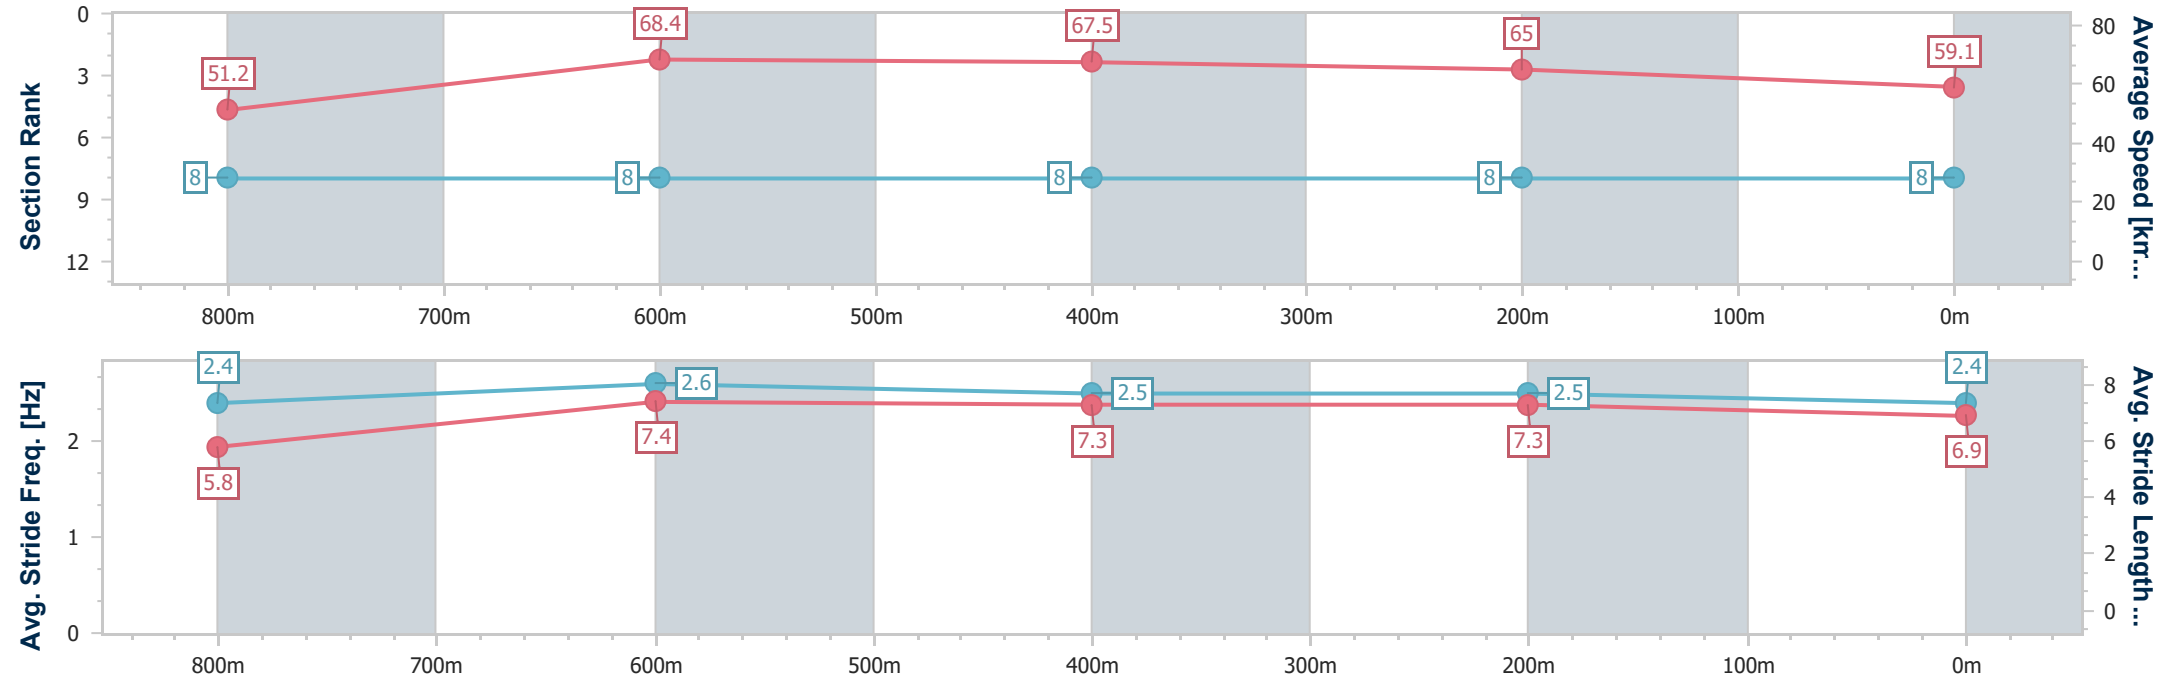

- [] Ranking at each section and finish
- .-.- No data available at this section
- NA No data available

Horse/Jockey Name	Miss Bacall
Final Rank	8
Fastest Section Time (Section)	0:10.57 (800m)
Top Speed [km/h] (Section)	69.9 (800m)
Race State	Finished

- [] Ranking at each section and finish
- .-.- No data available at this section
- NA No data available