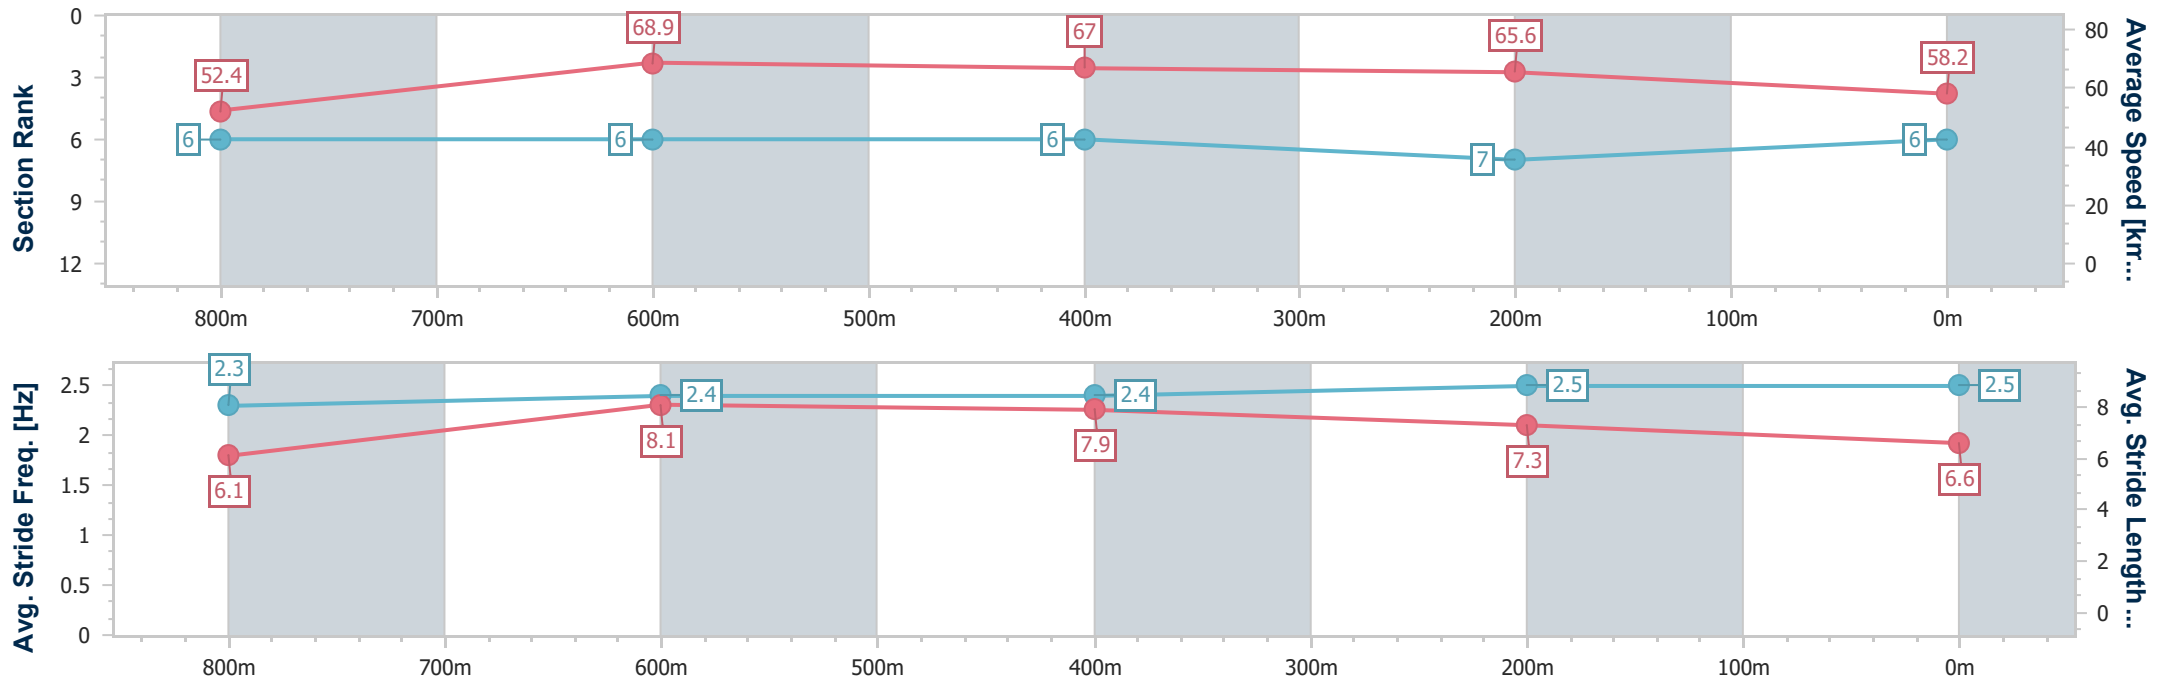

Horse/Jockey Name	Sooblond
Final Rank	6
Fastest Section Time (Section)	0:10.51 (800m)
Top Speed [km/h] (Section)	70.6 (800m)
Race State	Finished

Sunshine Coast QLD Professional
Race 3: JIM BEAM WHITE Fillies and Mares Class 1 Handicap - 1000m

04 August 2024 - 13:44

Track Rating: Soft 5, Weather: Fine, Rail Position: +8m Entire

Section	Overall	800m	600m	400m	200m
Section Times	0:58.45 [6] (0:13.77)	0:44.68 [6] (0:10.51)	0:34.17 [6] (0:10.81)	0:23.36 [6] (0:11.02)	0:12.34 [7] (0:12.34)
Average Speed [km/h]	52.4	68.9	67.0	65.6	58.2
Top Speed [km/h]	69.1	70.6	68.8	68.3	63.0
Avg. Dist. to Rail [m]	5.8	2.0	1.0	5.5	5.5
Avg. Stride Freq. [Hz]	2.3	2.4	2.4	2.5	2.5
Avg. Stride Length [m]	6.1	8.1	7.9	7.3	6.6

- [ ] Ranking at each section and finish
- -.-.- No data available at this section
- NA No data available