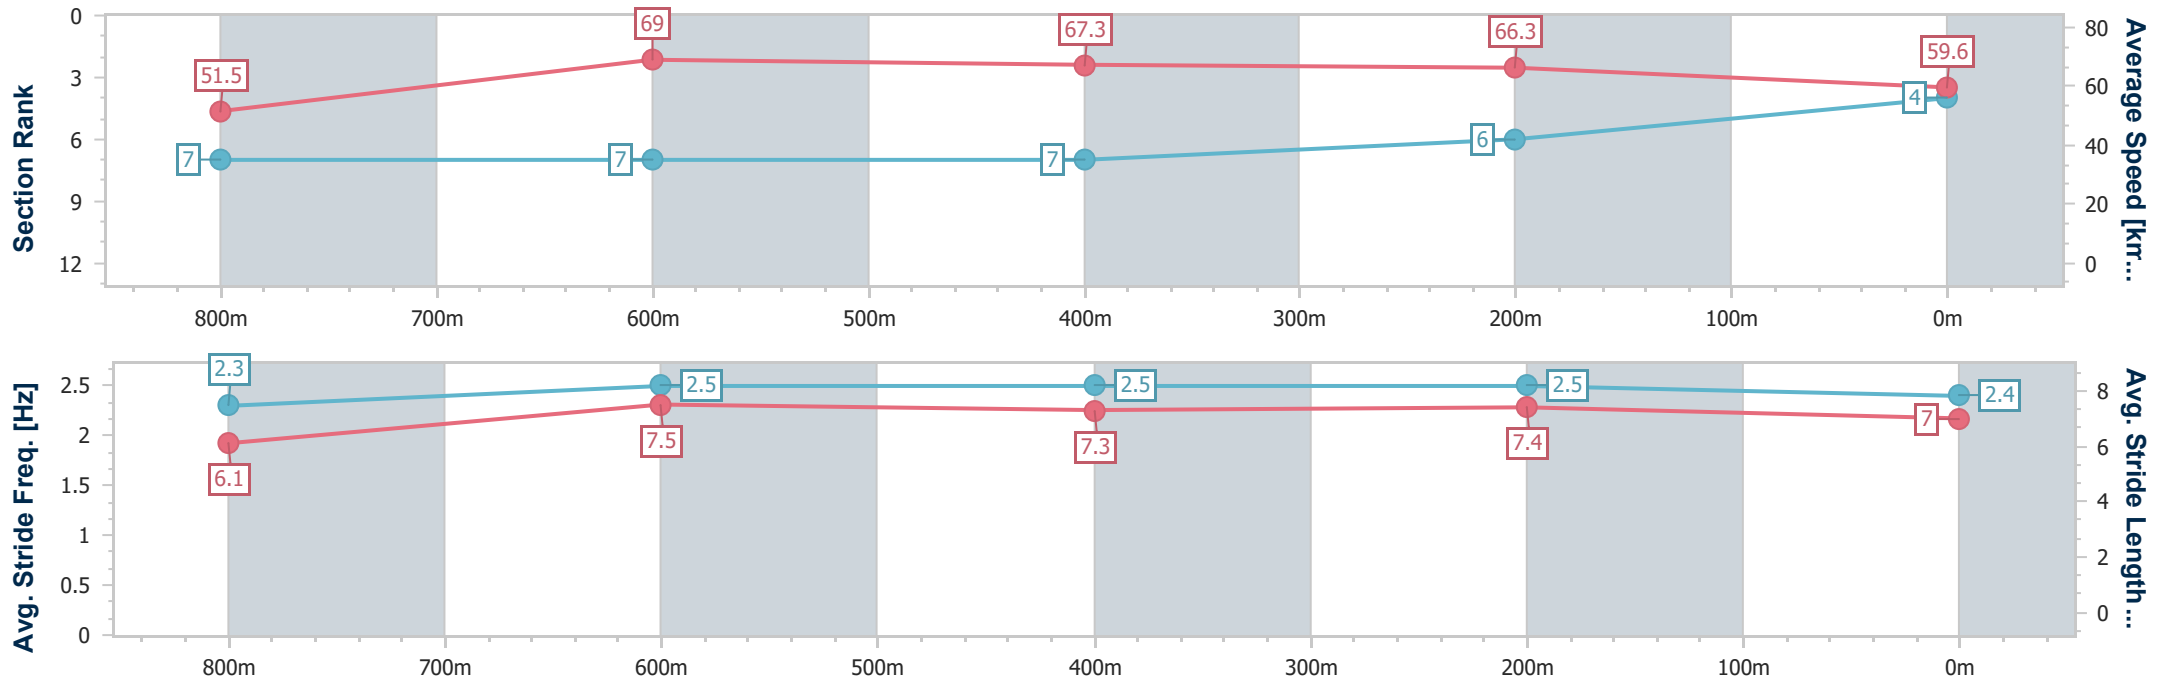

Horse/Jockey Name	Everlasting Stars
Final Rank	4
Fastest Section Time (Section)	0:10.46 (800m)
Top Speed [km/h] (Section)	69.6 (800m)
Race State	Finished

Sunshine Coast QLD Professional
Race 3: JIM BEAM WHITE Fillies and Mares Class 1 Handicap - 1000m

04 August 2024 - 13:44

Track Rating: Soft 5, Weather: Fine, Rail Position: +8m Entire

Section	Overall	800m	600m	400m	200m
Section Times	0:58.18 [4] (0:14.04)	0:44.14 [7] (0:10.46)	0:33.68 [7] (0:10.72)	0:22.96 [7] (0:10.88)	0:12.08 [6] (0:12.08)
Average Speed [km/h]	51.5	69.0	67.3	66.3	59.6
Top Speed [km/h]	67.7	69.6	68.0	67.8	63.3
Avg. Dist. to Rail [m]	3.7	0.8	0.7	7.0	7.5
Avg. Stride Freq. [Hz]	2.3	2.5	2.5	2.5	2.4
Avg. Stride Length [m]	6.1	7.5	7.3	7.4	7.0

- [ ] Ranking at each section and finish
- -.-.- No data available at this section
- NA No data available