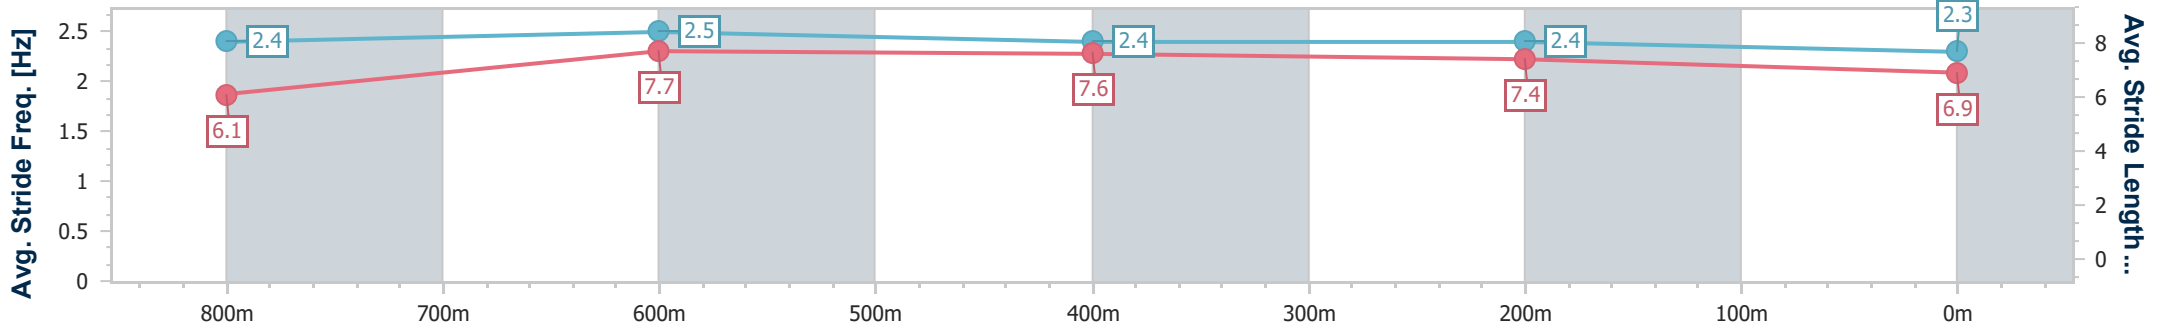

- [] Ranking at each section and finish
- .-.- No data available at this section
- NA No data available

Horse/Jockey Name	That's An Extra
Final Rank	7
Fastest Section Time (Section)	0:10.40 (800m)
Top Speed [km/h] (Section)	70.3 (800m)
Race State	Finished

Sunshine Coast QLD Professional
Race 3: JIM BEAM WHITE Fillies and Mares Class 1 Handicap - 1000m

04 August 2024 - 13:44

Track Rating: Soft 5, Weather: Fine, Rail Position: +8m Entire

Section	Overall	800m	600m	400m	200m
Section Times	0:58.68 [7] (0:13.45)	0:45.23 [4] (0:10.40)	0:34.83 [4] (0:10.85)	0:23.98 [5] (0:11.30)	0:12.68 [5] (0:12.68)
Average Speed [km/h]	53.7	69.1	67.2	63.8	56.9
Top Speed [km/h]	69.5	70.3	68.8	66.5	60.5
Avg. Dist. to Rail [m]	3.7	1.0	2.6	6.6	5.5
Avg. Stride Freq. [Hz]	2.4	2.5	2.4	2.4	2.3
Avg. Stride Length [m]	6.1	7.7	7.6	7.4	6.9