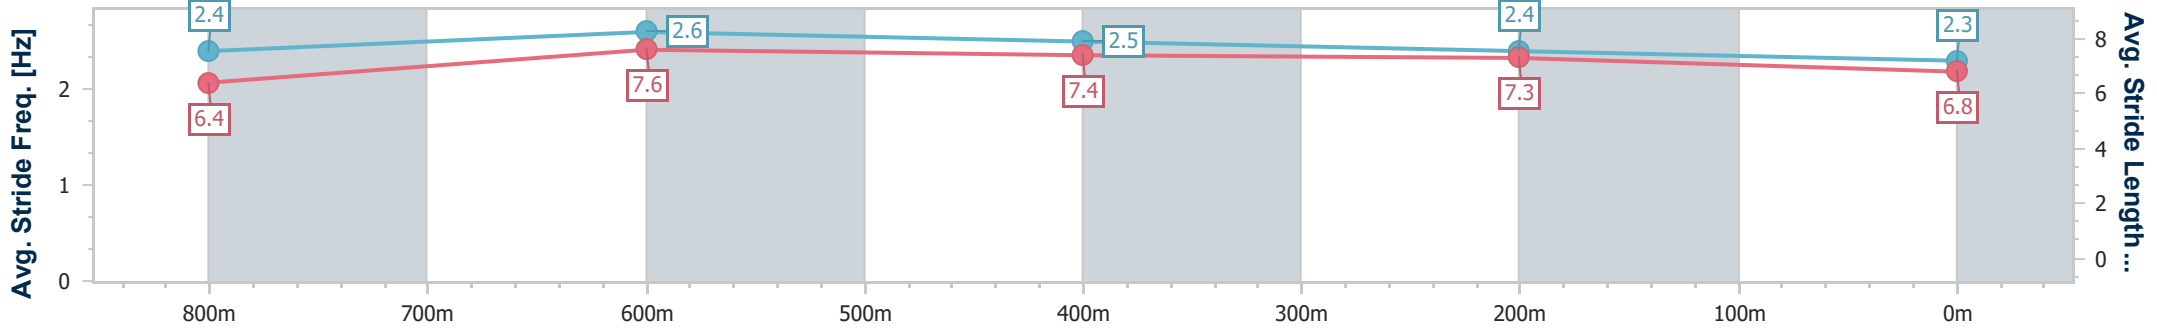

Sunshine Coast QLD Professional
Race 3: JIM BEAM WHITE Fillies and Mares Class 1 Handicap - 1000m

04 August 2024 - 13:44

Track Rating: Soft 5, Weather: Fine, Rail Position: +8m Entire

Section	Overall	800m	600m	400m	200m
Section Times	0:58.05 [3] (0:13.08)	0:44.97 [2] (0:10.40)	0:34.57 [2] (0:10.78)	0:23.79 [2] (0:11.21)	0:12.58 [2] (0:12.58)
Average Speed [km/h]	55.1	69.6	67.4	64.2	57.1
Top Speed [km/h]	70.4	71.5	68.0	66.9	61.3
Avg. Dist. to Rail [m]	3.5	1.6	0.9	2.6	2.6
Avg. Stride Freq. [Hz]	2.4	2.6	2.5	2.4	2.3
Avg. Stride Length [m]	6.4	7.6	7.4	7.3	6.8