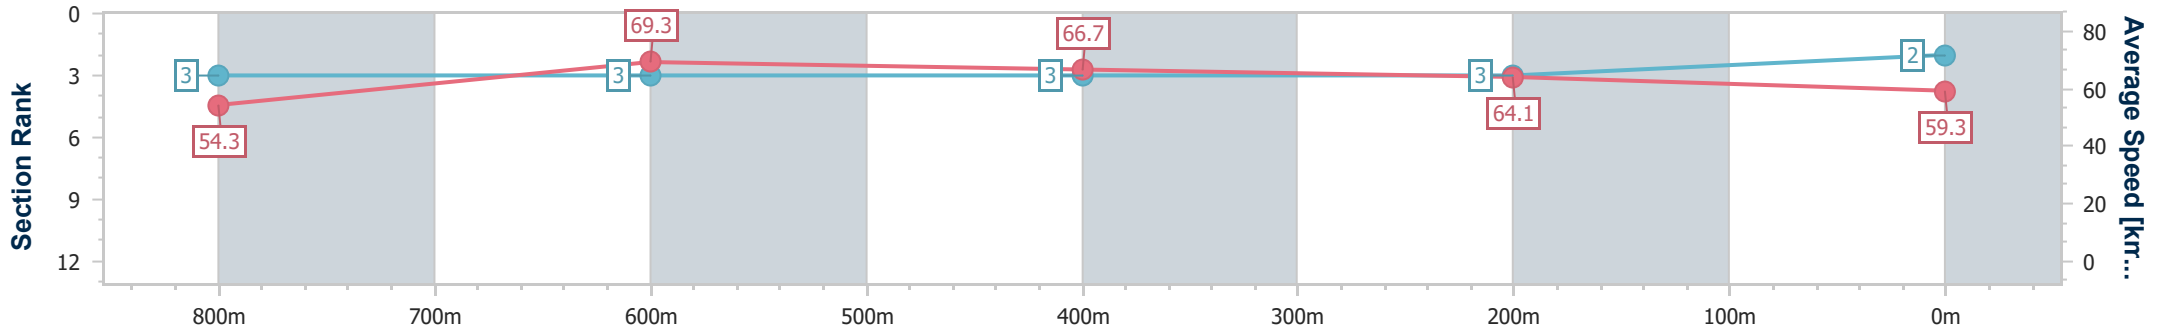

Horse/Jockey Name	Ashilla
Final Rank	2
Fastest Section Time (Section)	0:10.36 (800m)
Top Speed [km/h] (Section)	71.4 (800m)
Race State	Finished

Sunshine Coast QLD Professional
Race 3: JIM BEAM WHITE Fillies and Mares Class 1 Handicap - 1000m

04 August 2024 - 13:44

Track Rating: Soft 5, Weather: Fine, Rail Position: +8m Entire

Section	Overall	800m	600m	400m	200m
Section Times	0:57.81 [2] (0:13.30)	0:44.51 [3] (0:10.36)	0:34.15 [3] (0:10.78)	0:23.37 [3] (0:11.24)	0:12.13 [3] (0:12.13)
Average Speed [km/h]	54.3	69.3	66.7	64.1	59.3
Top Speed [km/h]	68.8	71.4	69.5	65.5	61.8
Avg. Dist. to Rail [m]	2.2	0.9	0.7	2.7	3.7
Avg. Stride Freq. [Hz]	2.3	2.4	2.3	2.3	2.3
Avg. Stride Length [m]	6.6	8.1	7.9	7.7	7.4

- [ ] Ranking at each section and finish
- -.-.- No data available at this section
- NA No data available