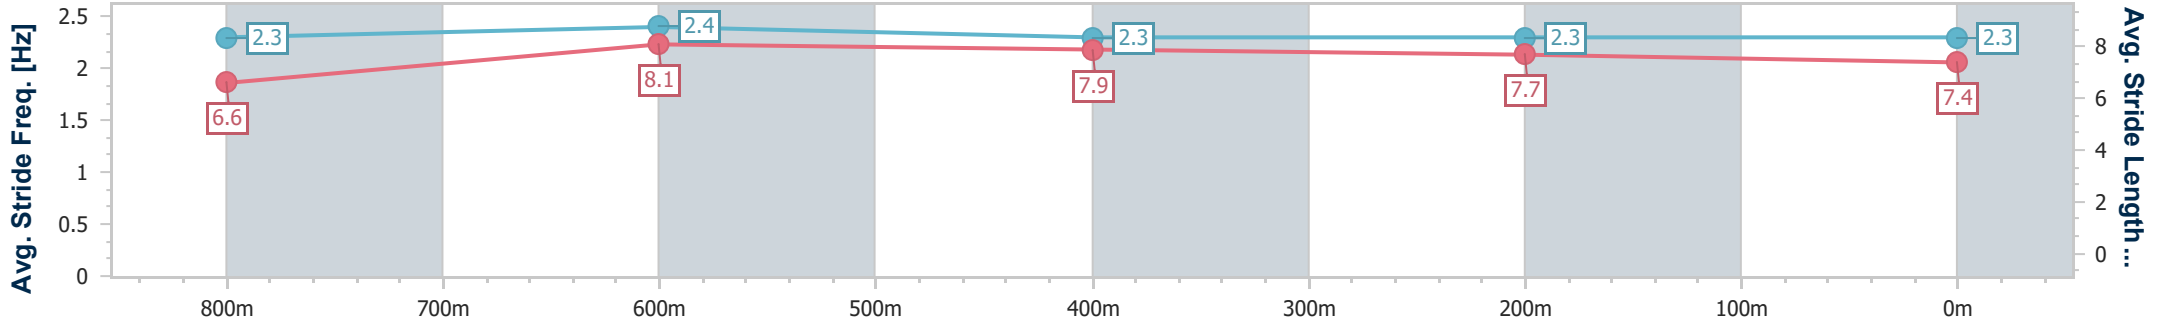

Horse/Jockey Name	Ashilla
Final Rank	2
Fastest Section Time (Section)	0:10.36 (800m)
Top Speed [km/h] (Section)	71.4 (800m)
Race State	Finished

Sunshine Coast QLD Professional
Race 3: JIM BEAM WHITE Fillies and Mares Class 1 Handicap - 1000m

04 August 2024 - 13:44

Track Rating: Soft 5, Weather: Fine, Rail Position: +8m Entire

Section	Overall	800m	600m	400m	200m
Section Times	0:57.81 [2] (0:13.30)	0:44.51 [3] (0:10.36)	0:34.15 [3] (0:10.78)	0:23.37 [3] (0:11.24)	0:12.13 [3] (0:12.13)
Average Speed [km/h]	54.3	69.3	66.7	64.1	59.3
Top Speed [km/h]	68.8	71.4	69.5	65.5	61.8
Avg. Dist. to Rail [m]	2.2	0.9	0.7	2.7	3.7
Avg. Stride Freq. [Hz]	2.3	2.4	2.3	2.3	2.3
Avg. Stride Length [m]	6.6	8.1	7.9	7.7	7.4

- [ ] Ranking at each section and finish
- -.-.- No data available at this section
- NA No data available