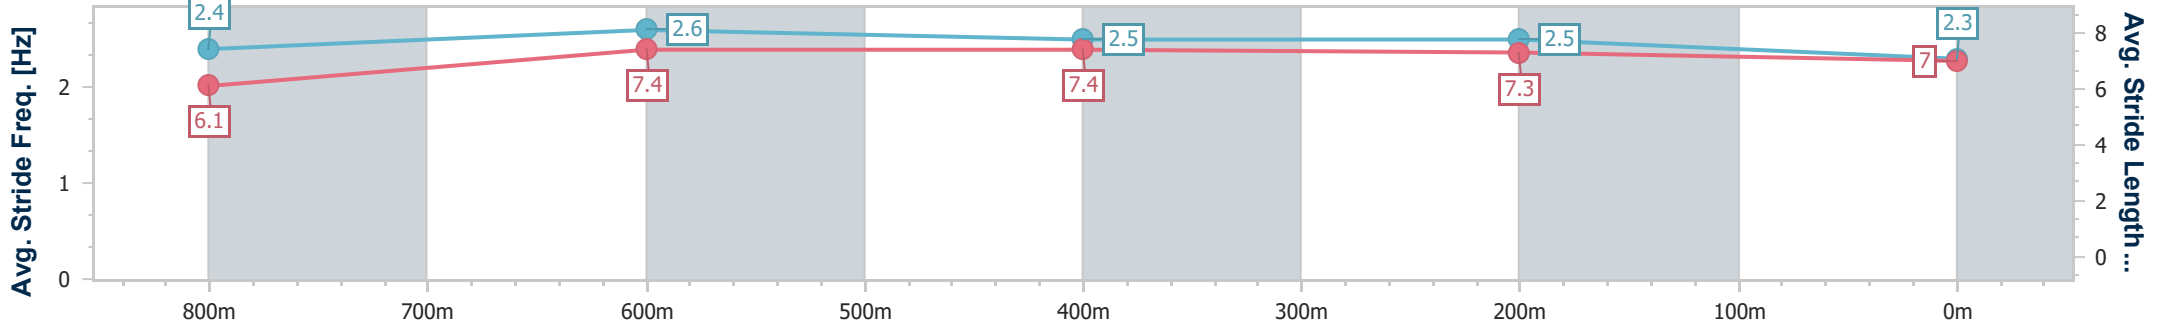

Horse/Jockey Name	Rock Diamond
Final Rank	5
Fastest Section Time (Section)	0:10.54 (800m)
Top Speed [km/h] (Section)	70.4 (800m)
Race State	Finished

Sunshine Coast QLD Professional
Race 3: JIM BEAM WHITE Fillies and Mares Class 1 Handicap - 1000m

04 August 2024 - 13:44

Track Rating: Soft 5, Weather: Fine, Rail Position: +8m Entire

Section	Overall	800m	600m	400m	200m
Section Times	0:58.32 [5] (0:13.52)	0:44.80 [5] (0:10.54)	0:34.26 [5] (0:10.63)	0:23.63 [4] (0:11.21)	0:12.42 [4] (0:12.42)
Average Speed [km/h]	53.3	68.5	67.4	64.3	58.2
Top Speed [km/h]	68.6	70.4	69.3	66.6	61.7
Avg. Dist. to Rail [m]	1.1	0.6	0.5	3.4	3.0
Avg. Stride Freq. [Hz]	2.4	2.6	2.5	2.5	2.3
Avg. Stride Length [m]	6.1	7.4	7.4	7.3	7.0

- [ ] Ranking at each section and finish
- -.-.- No data available at this section
- NA No data available