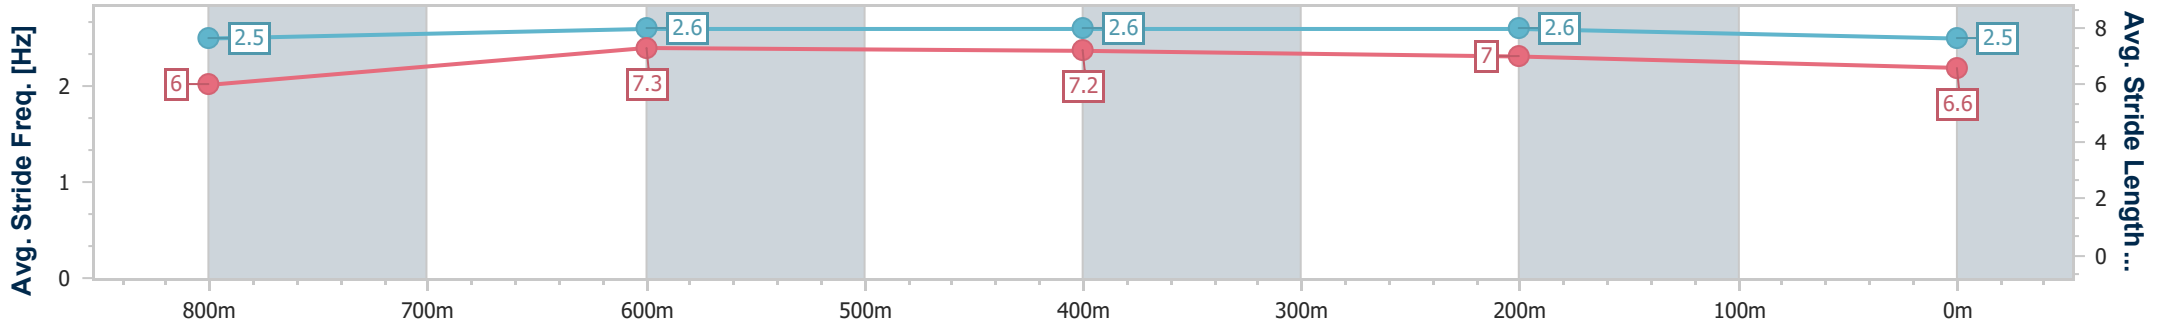

04 August 2024 - 13:44

Track Rating: Soft 5, Weather: Fine, Rail Position: +8m Entire

Section	Overall	800m	600m	400m	200m
Section Times	0:57.42 [1] (0:13.03)	0:44.39 [1] (0:10.39)	0:34.00 [1] (0:10.80)	0:23.20 [1] (0:11.05)	0:12.15 [1] (0:12.15)
Average Speed [km/h]	55.2	69.7	66.6	65.1	59.3
Top Speed [km/h]	70.2	70.9	68.0	66.5	63.3
Avg. Dist. to Rail [m]	5.2	1.3	0.4	1.1	0.7
Avg. Stride Freq. [Hz]	2.5	2.6	2.6	2.6	2.5
Avg. Stride Length [m]	6.0	7.3	7.2	7.0	6.6