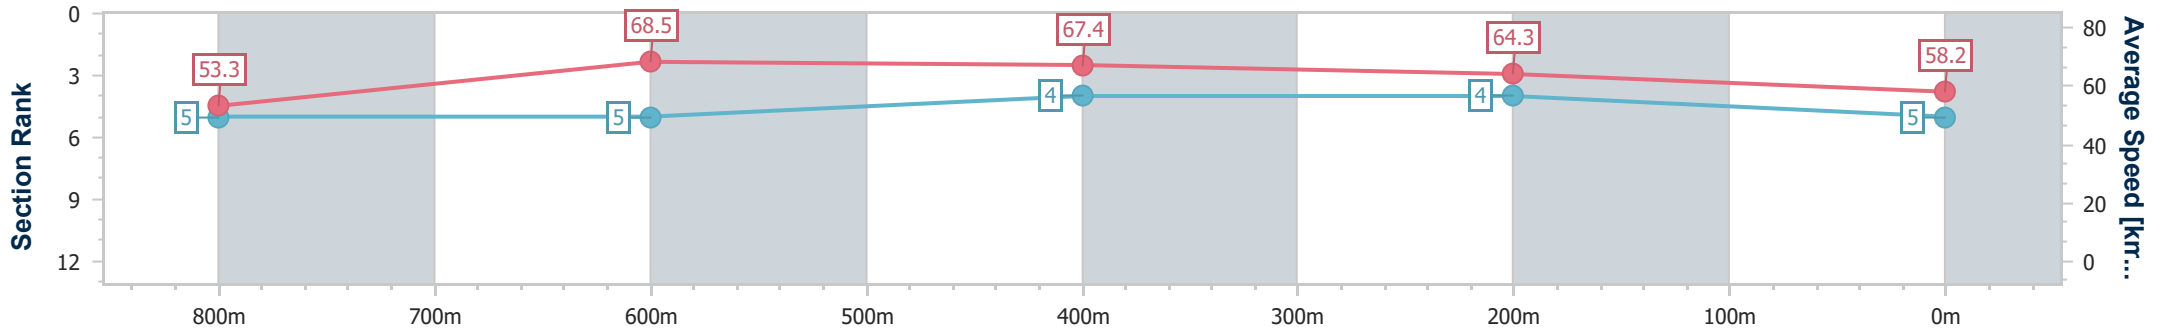

Horse/Jockey Name	Rock Diamond
Final Rank	5
Fastest Section Time (Section)	0:10.54 (800m)
Top Speed [km/h] (Section)	70.4 (800m)
Race State	Finished

Sunshine Coast QLD Professional
Race 3: JIM BEAM WHITE Fillies and Mares Class 1 Handicap - 1000m

04 August 2024 - 13:44

Track Rating: Soft 5, Weather: Fine, Rail Position: +8m Entire

Section	Overall	800m	600m	400m	200m
Section Times	0:58.32 [5] (0:13.52)	0:44.80 [5] (0:10.54)	0:34.26 [5] (0:10.63)	0:23.63 [4] (0:11.21)	0:12.42 [4] (0:12.42)
Average Speed [km/h]	53.3	68.5	67.4	64.3	58.2
Top Speed [km/h]	68.6	70.4	69.3	66.6	61.7
Avg. Dist. to Rail [m]	1.1	0.6	0.5	3.4	3.0
Avg. Stride Freq. [Hz]	2.4	2.6	2.5	2.5	2.3
Avg. Stride Length [m]	6.1	7.4	7.4	7.3	7.0

- [ ] Ranking at each section and finish
- -.-.- No data available at this section
- NA No data available