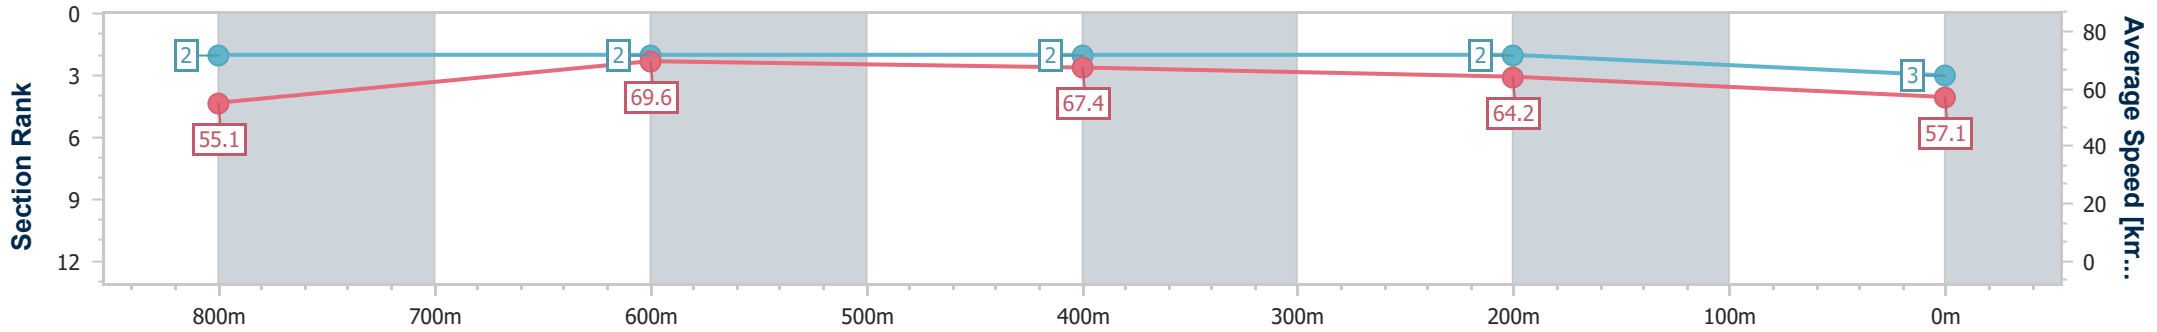

Horse/Jockey Name	Rich Minx
Final Rank	3
Fastest Section Time (Section)	0:10.40 (800m)
Top Speed [km/h] (Section)	71.5 (800m)
Race State	Finished

Sunshine Coast QLD Professional
Race 3: JIM BEAM WHITE Fillies and Mares Class 1 Handicap - 1000m

04 August 2024 - 13:44

Track Rating: Soft 5, Weather: Fine, Rail Position: +8m Entire

Section	Overall	800m	600m	400m	200m
Section Times	0:58.05 [3] (0:13.08)	0:44.97 [2] (0:10.40)	0:34.57 [2] (0:10.78)	0:23.79 [2] (0:11.21)	0:12.58 [2] (0:12.58)
Average Speed [km/h]	55.1	69.6	67.4	64.2	57.1
Top Speed [km/h]	70.4	71.5	68.0	66.9	61.3
Avg. Dist. to Rail [m]	3.5	1.6	0.9	2.6	2.6
Avg. Stride Freq. [Hz]	2.4	2.6	2.5	2.4	2.3
Avg. Stride Length [m]	6.4	7.6	7.4	7.3	6.8

- [ ] Ranking at each section and finish
- -.-.- No data available at this section
- NA No data available