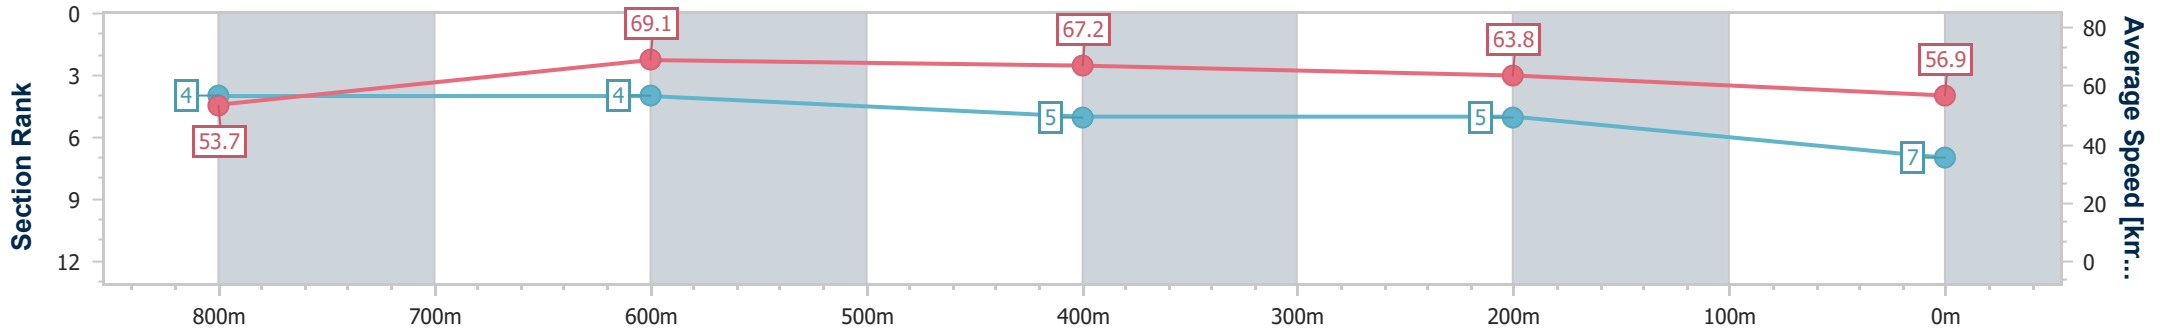

Horse/Jockey Name	That's An Extra
Final Rank	7
Fastest Section Time (Section)	0:10.40 (800m)
Top Speed [km/h] (Section)	70.3 (800m)
Race State	Finished

Sunshine Coast QLD Professional
Race 3: JIM BEAM WHITE Fillies and Mares Class 1 Handicap - 1000m

04 August 2024 - 13:44

Track Rating: Soft 5, Weather: Fine, Rail Position: +8m Entire

Section	Overall	800m	600m	400m	200m
Section Times	0:58.68 [7] (0:13.45)	0:45.23 [4] (0:10.40)	0:34.83 [4] (0:10.85)	0:23.98 [5] (0:11.30)	0:12.68 [5] (0:12.68)
Average Speed [km/h]	53.7	69.1	67.2	63.8	56.9
Top Speed [km/h]	69.5	70.3	68.8	66.5	60.5
Avg. Dist. to Rail [m]	3.7	1.0	2.6	6.6	5.5
Avg. Stride Freq. [Hz]	2.4	2.5	2.4	2.4	2.3
Avg. Stride Length [m]	6.1	7.7	7.6	7.4	6.9

- [ ] Ranking at each section and finish
- -.-.- No data available at this section
- NA No data available