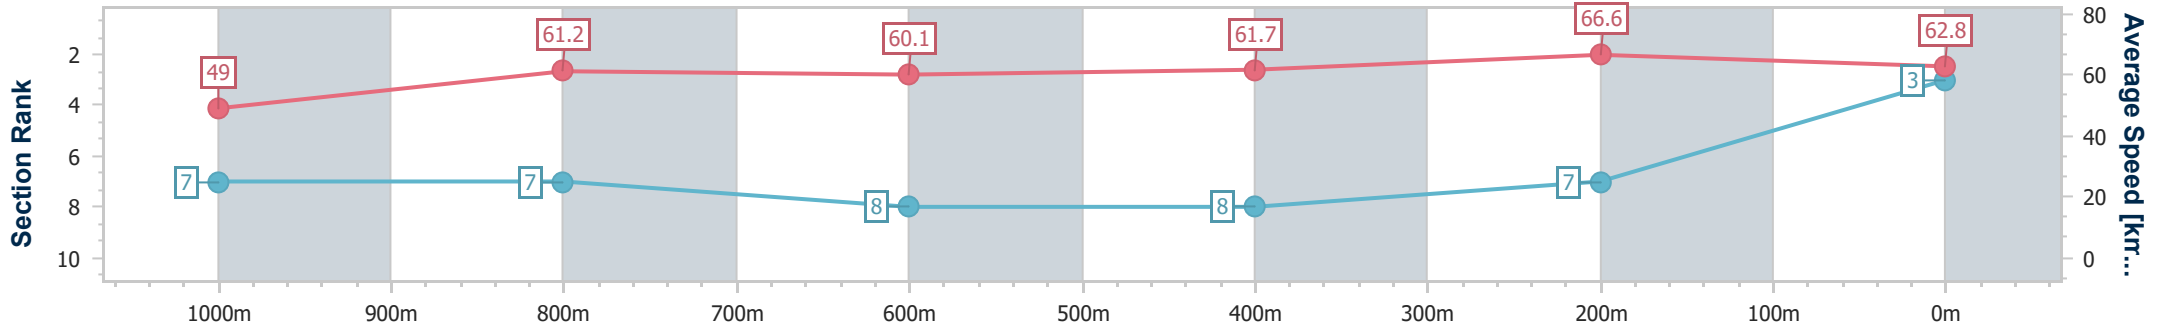

Horse/Jockey Name	Menazzi
Final Rank	3
Fastest Section Time (Section)	0:10.81 (400m)
Top Speed [km/h] (Section)	67.4 (400m)
Race State	Finished

Sunshine Coast QLD Professional
Race 5: JIM BEAM BLACK BENCHMARK 72 Handicap - 1200m
04 August 2024 - 15:03
Track Rating: Good 4, Weather: Fine, Rail Position: +8m Entire

Section	Overall	1000m	800m	600m	400m	200m
Section Times	1:12.59 [3] (0:14.70)	0:57.89 [7] (0:11.86)	0:46.03 [7] (0:12.07)	0:33.96 [8] (0:11.71)	0:22.25 [8] (0:10.81)	0:11.44 [7] (0:11.44)
Average Speed [km/h]	49.0	61.2	60.1	61.7	66.6	62.8
Top Speed [km/h]	61.2	61.7	62.2	66.0	67.4	65.3
Avg. Dist. to Rail [m]	4.6	2.3	0.9	0.4	2.8	2.9
Avg. Stride Freq. [Hz]	2.1	2.3	2.3	2.3	2.4	2.4
Avg. Stride Length [m]	6.3	7.4	7.3	7.3	7.6	7.3

- [ ] Ranking at each section and finish
- -.-.- No data available at this section
- NA No data available