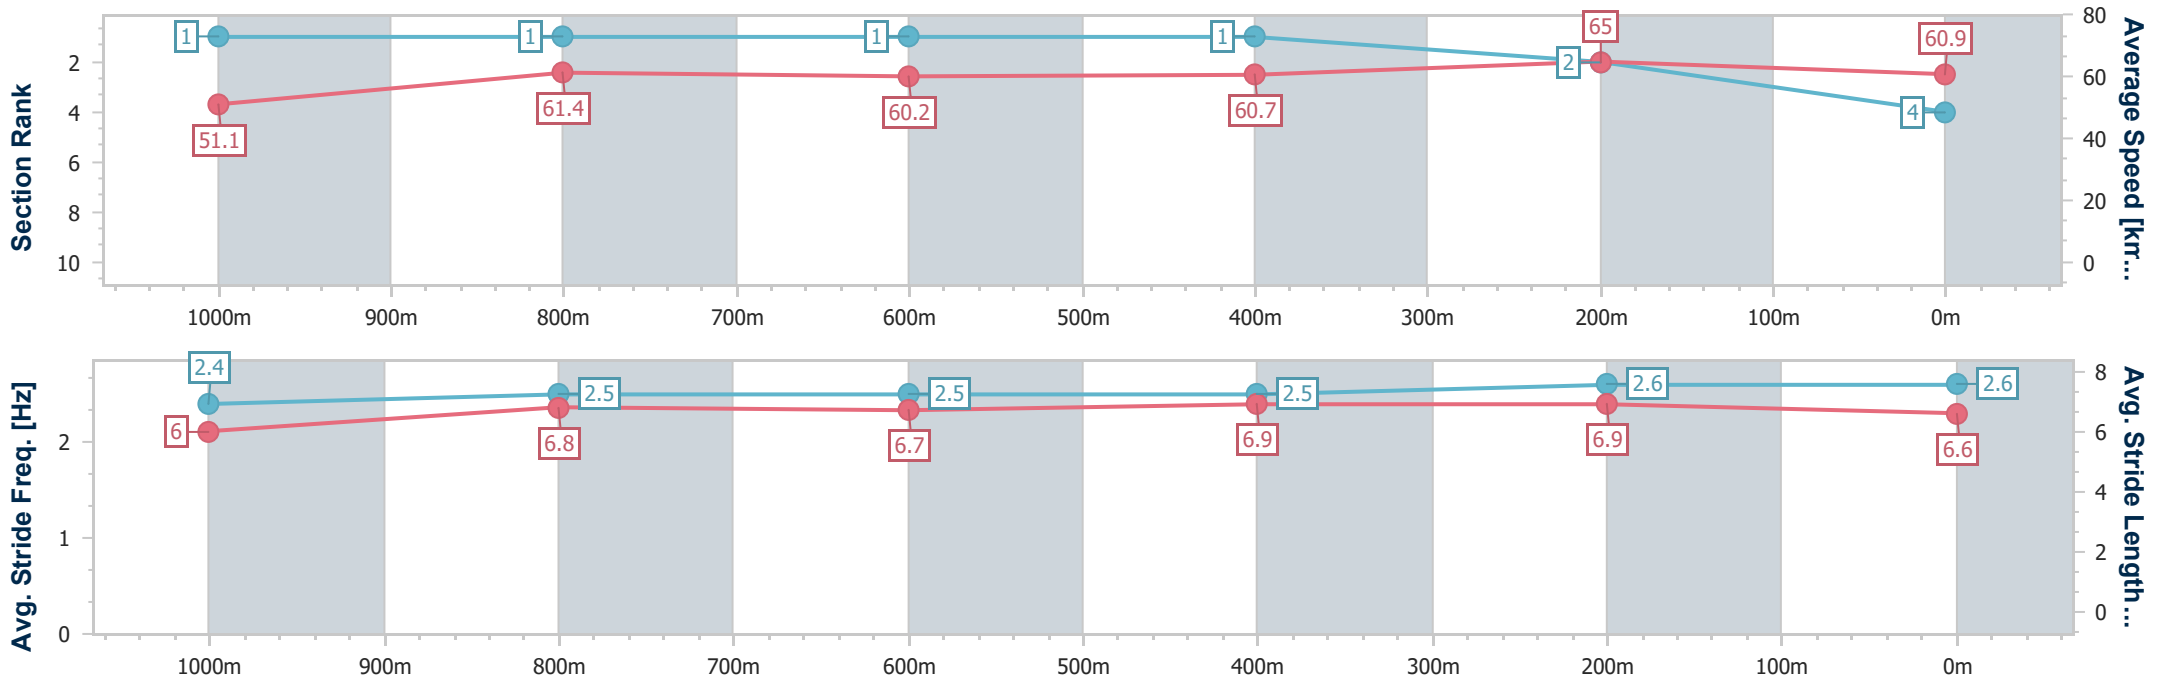

Horse/Jockey Name	Dare To Share
Final Rank	4
Fastest Section Time (Section)	0:11.06 (400m)
Top Speed [km/h] (Section)	65.9 (400m)
Race State	Finished

Sunshine Coast QLD Professional
Race 5: JIM BEAM BLACK BENCHMARK 72 Handicap - 1200m
04 August 2024 - 15:03
Track Rating: Good 4, Weather: Fine, Rail Position: +8m Entire

Section	Overall	1000m	800m	600m	400m	200m
Section Times	1:12.62 [4] (0:14.07)	0:58.55 [1] (0:11.74)	0:46.81 [1] (0:12.00)	0:34.81 [1] (0:11.91)	0:22.90 [1] (0:11.06)	0:11.84 [2] (0:11.84)
Average Speed [km/h]	51.1	61.4	60.2	60.7	65.0	60.9
Top Speed [km/h]	62.9	62.8	62.3	65.1	65.9	65.2
Avg. Dist. to Rail [m]	1.7	0.7	0.9	0.9	0.5	0.7
Avg. Stride Freq. [Hz]	2.4	2.5	2.5	2.5	2.6	2.6
Avg. Stride Length [m]	6.0	6.8	6.7	6.9	6.9	6.6

- [ ] Ranking at each section and finish
- -.-.- No data available at this section
- NA No data available