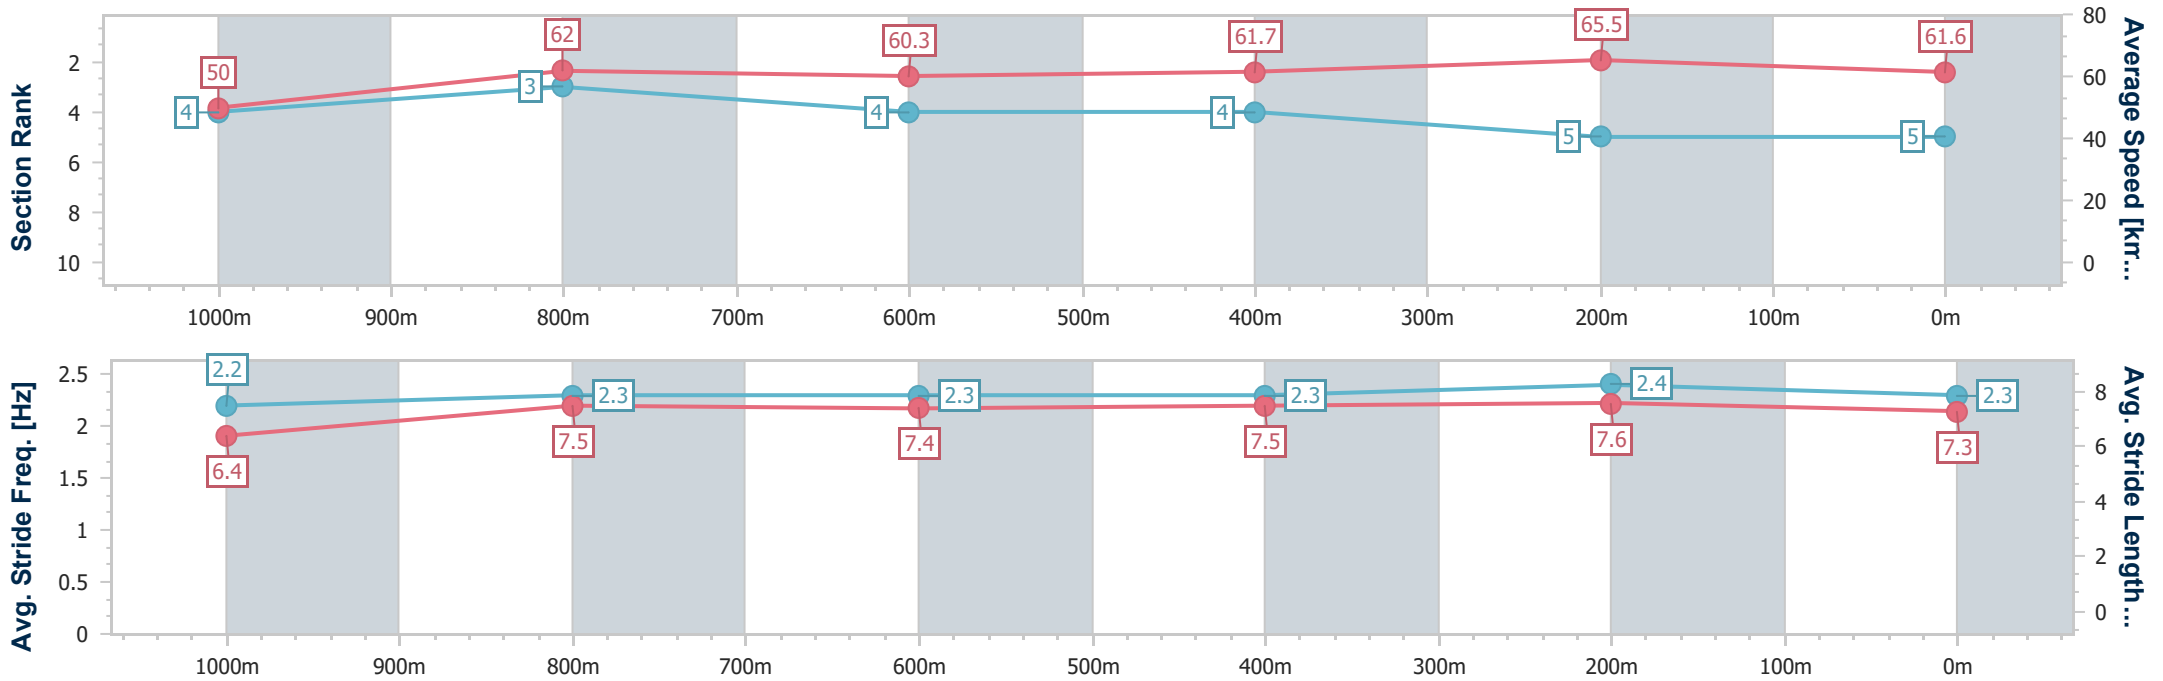

Horse/Jockey Name	Maya Bay
Final Rank	5
Fastest Section Time (Section)	0:10.98 (400m)
Top Speed [km/h] (Section)	66.3 (400m)
Race State	Finished

Sunshine Coast QLD Professional
Race 5: JIM BEAM BLACK BENCHMARK 72 Handicap - 1200m
04 August 2024 - 15:03
Track Rating: Good 4, Weather: Fine, Rail Position: +8m Entire

Section	Overall	1000m	800m	600m	400m	200m
Section Times	1:12.64 [5] (0:14.40)	0:58.24 [4] (0:11.76)	0:46.48 [3] (0:12.06)	0:34.42 [4] (0:11.75)	0:22.67 [4] (0:10.98)	0:11.69 [5] (0:11.69)
Average Speed [km/h]	50.0	62.0	60.3	61.7	65.5	61.6
Top Speed [km/h]	63.7	63.6	61.6	65.0	66.3	64.6
Avg. Dist. to Rail [m]	4.8	3.2	1.7	1.5	4.7	4.4
Avg. Stride Freq. [Hz]	2.2	2.3	2.3	2.3	2.4	2.3
Avg. Stride Length [m]	6.4	7.5	7.4	7.5	7.6	7.3

- [ ] Ranking at each section and finish
- -.-.- No data available at this section
- NA No data available