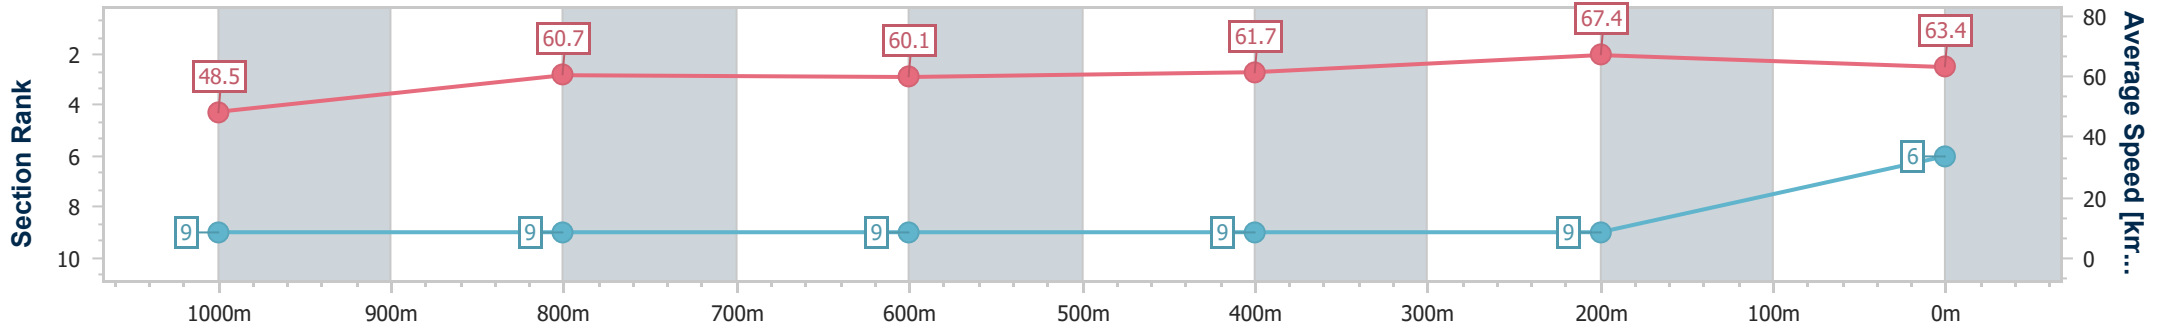

Horse/Jockey Name	I Am Lethal
Final Rank	6
Fastest Section Time (Section)	0:10.66 (400m)
Top Speed [km/h] (Section)	69.0 (400m)
Race State	Finished

Sunshine Coast QLD Professional
Race 5: JIM BEAM BLACK BENCHMARK 72 Handicap - 1200m
04 August 2024 - 15:03
Track Rating: Good 4, Weather: Fine, Rail Position: +8m Entire

Section	Overall	1000m	800m	600m	400m	200m
Section Times	1:12.66 [6] (0:14.84)	0:57.82 [9] (0:11.97)	0:45.85 [9] (0:12.15)	0:33.70 [9] (0:11.68)	0:22.02 [9] (0:10.66)	0:11.36 [9] (0:11.36)
Average Speed [km/h]	48.5	60.7	60.1	61.7	67.4	63.4
Top Speed [km/h]	61.0	62.7	61.1	66.2	69.0	66.5
Avg. Dist. to Rail [m]	8.1	4.3	1.7	0.6	5.3	5.6
Avg. Stride Freq. [Hz]	2.1	2.2	2.2	2.2	2.4	2.3
Avg. Stride Length [m]	6.5	7.6	7.6	7.8	7.8	7.5

- [ ] Ranking at each section and finish
- -.-.- No data available at this section
- NA No data available