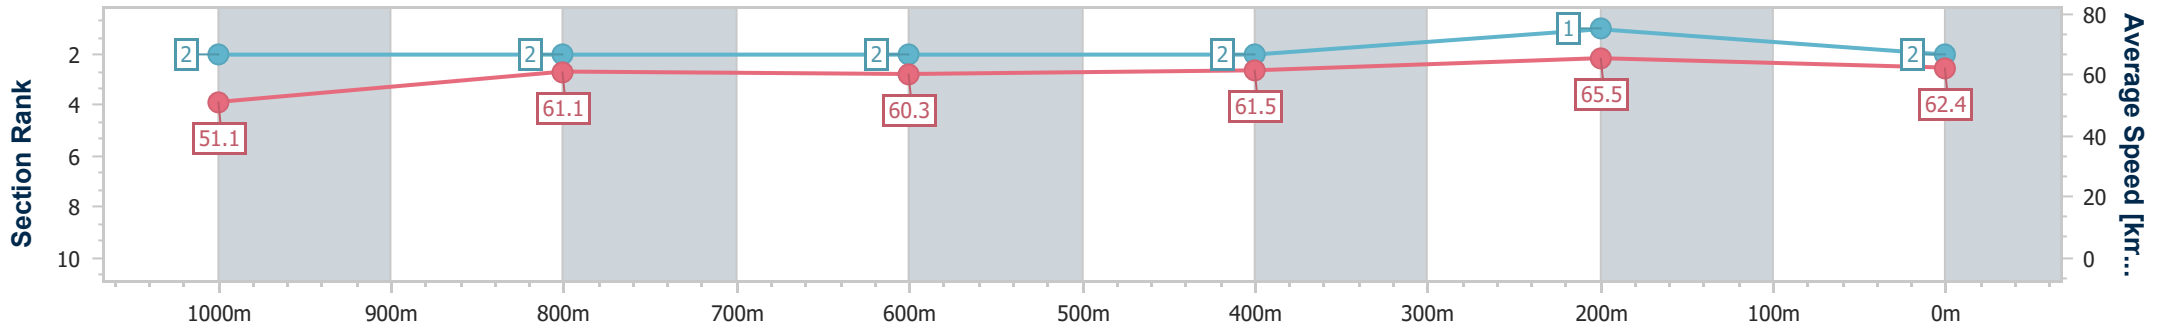

Horse/Jockey Name	Winston Smurfhill
Final Rank	2
Fastest Section Time (Section)	0:11.00 (400m)
Top Speed [km/h] (Section)	67.5 (400m)
Race State	Finished

Sunshine Coast QLD Professional
Race 5: JIM BEAM BLACK BENCHMARK 72 Handicap - 1200m
04 August 2024 - 15:03
Track Rating: Good 4, Weather: Fine, Rail Position: +8m Entire

Section	Overall	1000m	800m	600m	400m	200m
Section Times	1:12.27 [2] (0:14.11)	0:58.16 [2] (0:11.84)	0:46.32 [2] (0:12.03)	0:34.29 [2] (0:11.74)	0:22.55 [2] (0:11.00)	0:11.55 [1] (0:11.55)
Average Speed [km/h]	51.1	61.1	60.3	61.5	65.5	62.4
Top Speed [km/h]	62.8	62.5	61.3	65.0	67.5	64.7
Avg. Dist. to Rail [m]	7.1	2.8	1.8	0.3	2.3	2.1
Avg. Stride Freq. [Hz]	2.3	2.3	2.3	2.3	2.4	2.4
Avg. Stride Length [m]	6.2	7.4	7.3	7.3	7.4	7.3

- [ ] Ranking at each section and finish
- -.-.- No data available at this section
- NA No data available