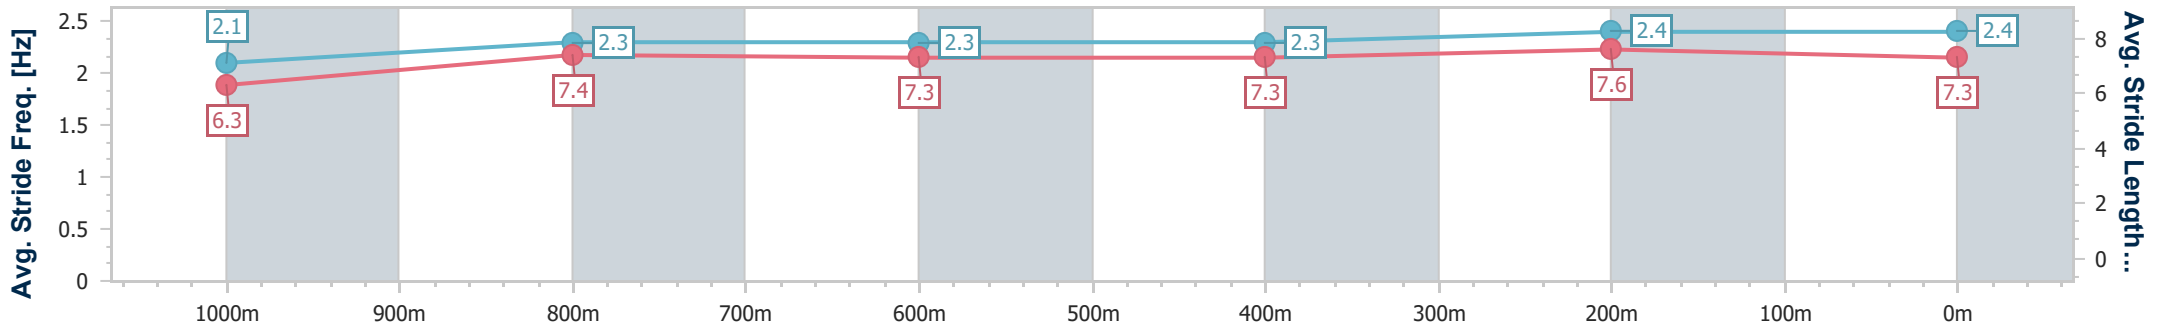

Horse/Jockey Name	Menazzi
Final Rank	3
Fastest Section Time (Section)	0:10.81 (400m)
Top Speed [km/h] (Section)	67.4 (400m)
Race State	Finished

Sunshine Coast QLD Professional
Race 5: JIM BEAM BLACK BENCHMARK 72 Handicap - 1200m
04 August 2024 - 15:03
Track Rating: Good 4, Weather: Fine, Rail Position: +8m Entire

Section	Overall	1000m	800m	600m	400m	200m
Section Times	1:12.59 [3] (0:14.70)	0:57.89 [7] (0:11.86)	0:46.03 [7] (0:12.07)	0:33.96 [8] (0:11.71)	0:22.25 [8] (0:10.81)	0:11.44 [7] (0:11.44)
Average Speed [km/h]	49.0	61.2	60.1	61.7	66.6	62.8
Top Speed [km/h]	61.2	61.7	62.2	66.0	67.4	65.3
Avg. Dist. to Rail [m]	4.6	2.3	0.9	0.4	2.8	2.9
Avg. Stride Freq. [Hz]	2.1	2.3	2.3	2.3	2.4	2.4
Avg. Stride Length [m]	6.3	7.4	7.3	7.3	7.6	7.3

- [ ] Ranking at each section and finish
- -.-.- No data available at this section
- NA No data available