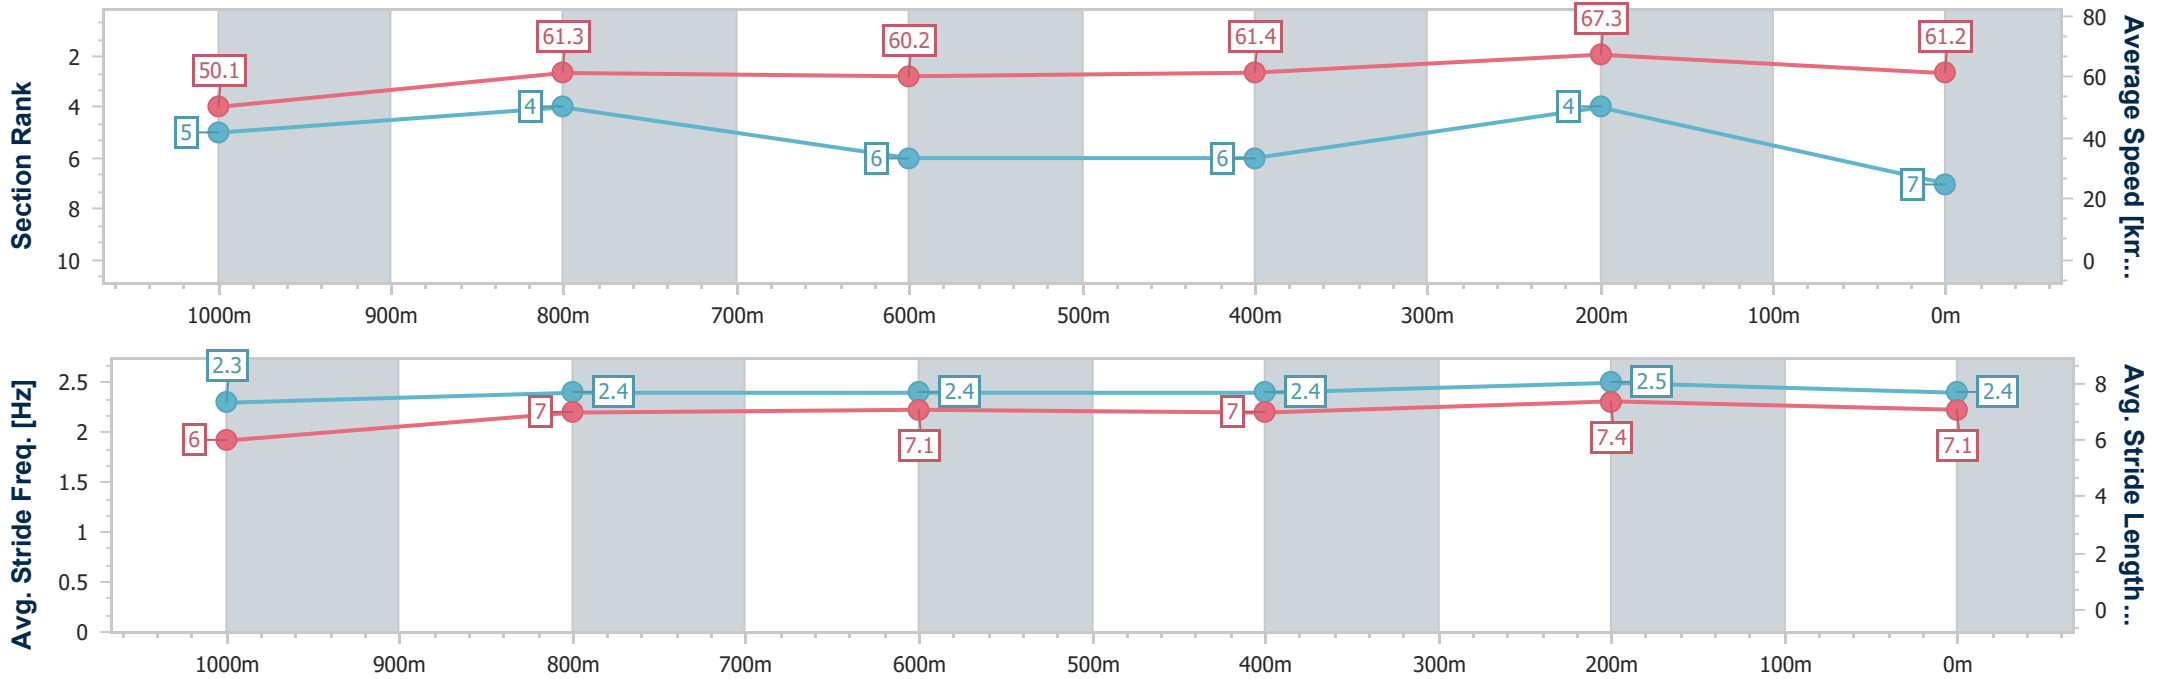

- [ ] Ranking at each section and finish
- .-.- No data available at this section
- NA No data available

Horse/Jockey Name	Last Chance Saloon
Final Rank	7
Fastest Section Time (Section)	0:10.73 (400m)
Top Speed [km/h] (Section)	68.0 (400m)
Race State	Finished

Sunshine Coast QLD Professional  
 Race 5: JIM BEAM BLACK BENCHMARK 72 Handicap - 1200m  
 04 August 2024 - 15:03  
 Track Rating: Good 4, Weather: Fine, Rail Position: +8m Entire

Section	Overall	1000m	800m	600m	400m	200m
Section Times	1:12.69 [7] (0:14.41)	0:58.28 [5] (0:11.82)	0:46.46 [4] (0:12.14)	0:34.32 [6] (0:11.83)	0:22.49 [6] (0:10.73)	0:11.76 [4] (0:11.76)
Average Speed [km/h]	50.1	61.3	60.2	61.4	67.3	61.2
Top Speed [km/h]	61.5	64.3	62.1	65.9	68.0	66.1
Avg. Dist. to Rail [m]	3.4	2.8	2.5	1.9	3.6	2.0
Avg. Stride Freq. [Hz]	2.3	2.4	2.4	2.4	2.5	2.4
Avg. Stride Length [m]	6.0	7.0	7.1	7.0	7.4	7.1