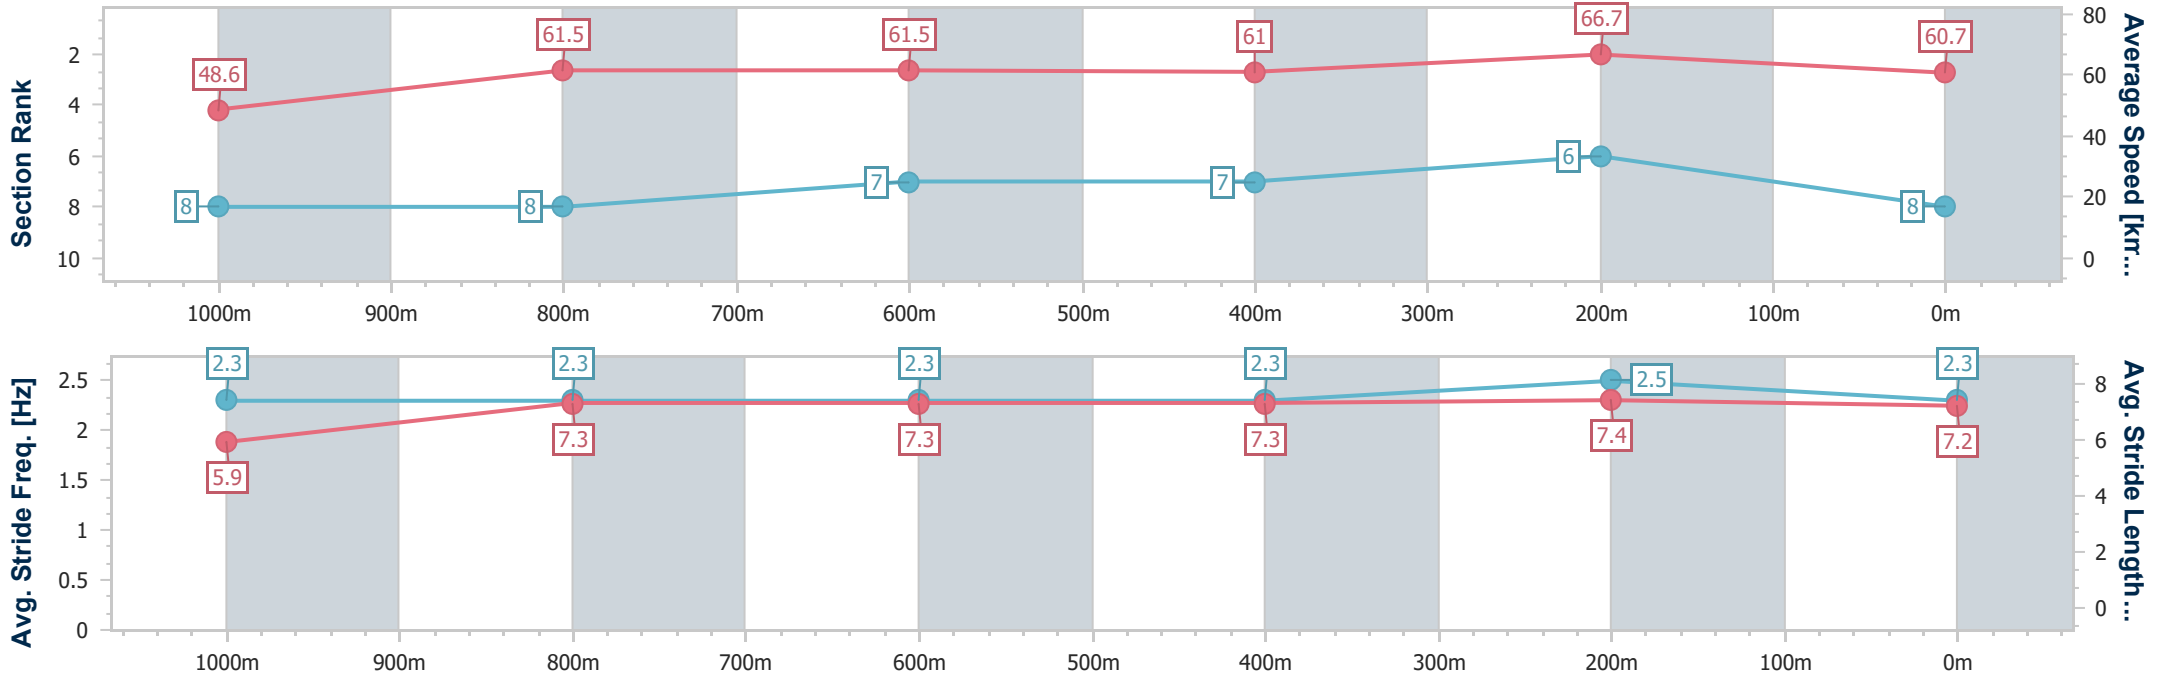

- [ ] Ranking at each section and finish
- .-.- No data available at this section
- NA No data available

Horse/Jockey Name	O'miss Behaving
Final Rank	8
Fastest Section Time (Section)	0:10.82 (400m)
Top Speed [km/h] (Section)	68.0 (400m)
Race State	Finished

Sunshine Coast QLD Professional  
 Race 5: JIM BEAM BLACK BENCHMARK 72 Handicap - 1200m  
 04 August 2024 - 15:03  
 Track Rating: Good 4, Weather: Fine, Rail Position: +8m Entire

Section	Overall	1000m	800m	600m	400m	200m
Section Times	1:12.87 [8] (0:14.80)	0:58.07 [8] (0:11.79)	0:46.28 [8] (0:11.84)	0:34.44 [7] (0:11.79)	0:22.65 [7] (0:10.82)	0:11.83 [6] (0:11.83)
Average Speed [km/h]	48.6	61.5	61.5	61.0	66.7	60.7
Top Speed [km/h]	61.1	63.1	62.7	65.5	68.0	64.8
Avg. Dist. to Rail [m]	5.4	2.5	1.5	0.4	1.0	0.3
Avg. Stride Freq. [Hz]	2.3	2.3	2.3	2.3	2.5	2.3
Avg. Stride Length [m]	5.9	7.3	7.3	7.3	7.4	7.2