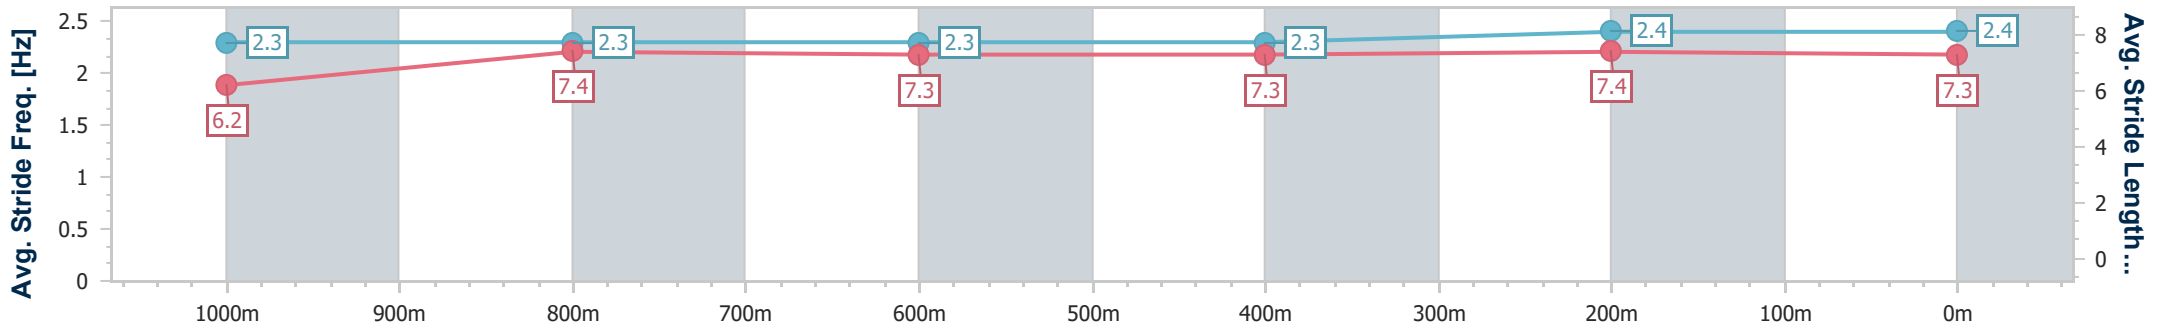

Horse/Jockey Name	Winston Smurfhill
Final Rank	2
Fastest Section Time (Section)	0:11.00 (400m)
Top Speed [km/h] (Section)	67.5 (400m)
Race State	Finished

Sunshine Coast QLD Professional
Race 5: JIM BEAM BLACK BENCHMARK 72 Handicap - 1200m
04 August 2024 - 15:03
Track Rating: Good 4, Weather: Fine, Rail Position: +8m Entire

Section	Overall	1000m	800m	600m	400m	200m
Section Times	1:12.27 [2] (0:14.11)	0:58.16 [2] (0:11.84)	0:46.32 [2] (0:12.03)	0:34.29 [2] (0:11.74)	0:22.55 [2] (0:11.00)	0:11.55 [1] (0:11.55)
Average Speed [km/h]	51.1	61.1	60.3	61.5	65.5	62.4
Top Speed [km/h]	62.8	62.5	61.3	65.0	67.5	64.7
Avg. Dist. to Rail [m]	7.1	2.8	1.8	0.3	2.3	2.1
Avg. Stride Freq. [Hz]	2.3	2.3	2.3	2.3	2.4	2.4
Avg. Stride Length [m]	6.2	7.4	7.3	7.3	7.4	7.3

- [ ] Ranking at each section and finish
- -.-.- No data available at this section
- NA No data available