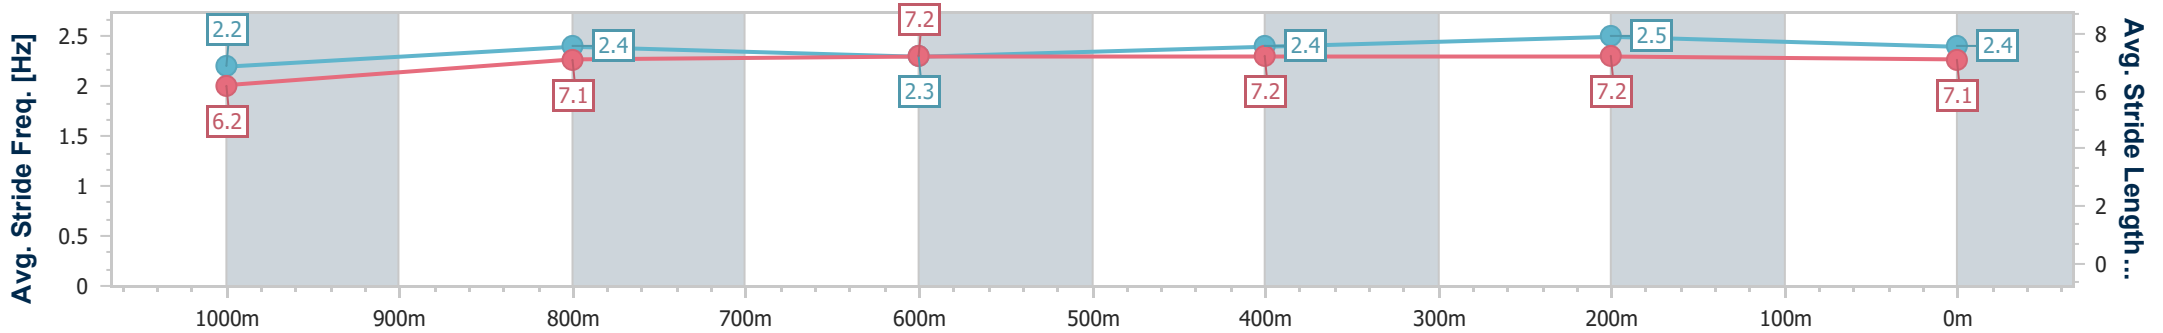

Sunshine Coast QLD Professional  
 Race 5: JIM BEAM BLACK BENCHMARK 72 Handicap - 1200m  
 04 August 2024 - 15:03  
 Track Rating: Good 4, Weather: Fine, Rail Position: +8m Entire

Section	Overall	1000m	800m	600m	400m	200m
Section Times	1:12.87 [8] (0:14.80)	0:58.07 [8] (0:11.79)	0:46.28 [8] (0:11.84)	0:34.44 [7] (0:11.79)	0:22.65 [7] (0:10.82)	0:11.83 [6] (0:11.83)
Average Speed [km/h]	48.6	61.5	61.5	61.0	66.7	60.7
Top Speed [km/h]	61.1	63.1	62.7	65.5	68.0	64.8
Avg. Dist. to Rail [m]	5.4	2.5	1.5	0.4	1.0	0.3
Avg. Stride Freq. [Hz]	2.3	2.3	2.3	2.3	2.5	2.3
Avg. Stride Length [m]	5.9	7.3	7.3	7.3	7.4	7.2

- [ ] Ranking at each section and finish
- .-.- No data available at this section
- NA No data available

Horse/Jockey Name	Torbreck
Final Rank	9
Fastest Section Time (Section)	0:11.09 (400m)
Top Speed [km/h] (Section)	66.4 (400m)
Race State	Finished

Sunshine Coast QLD Professional  
 Race 5: JIM BEAM BLACK BENCHMARK 72 Handicap - 1200m  
 04 August 2024 - 15:03  
 Track Rating: Good 4, Weather: Fine, Rail Position: +8m Entire

Section	Overall	1000m	800m	600m	400m	200m
Section Times	1:13.14 [9] (0:14.33)	0:58.81 [3] (0:11.94)	0:46.87 [5] (0:12.08)	0:34.79 [5] (0:11.80)	0:22.99 [5] (0:11.09)	0:11.90 [8] (0:11.90)
Average Speed [km/h]	50.3	61.0	60.6	62.0	65.1	60.3
Top Speed [km/h]	65.4	65.3	62.8	63.6	66.4	64.1
Avg. Dist. to Rail [m]	6.7	4.8	2.9	2.5	7.2	4.9
Avg. Stride Freq. [Hz]	2.2	2.4	2.3	2.4	2.5	2.4
Avg. Stride Length [m]	6.2	7.1	7.2	7.2	7.2	7.1

- [ ] Ranking at each section and finish
- .-.- No data available at this section
- NA No data available