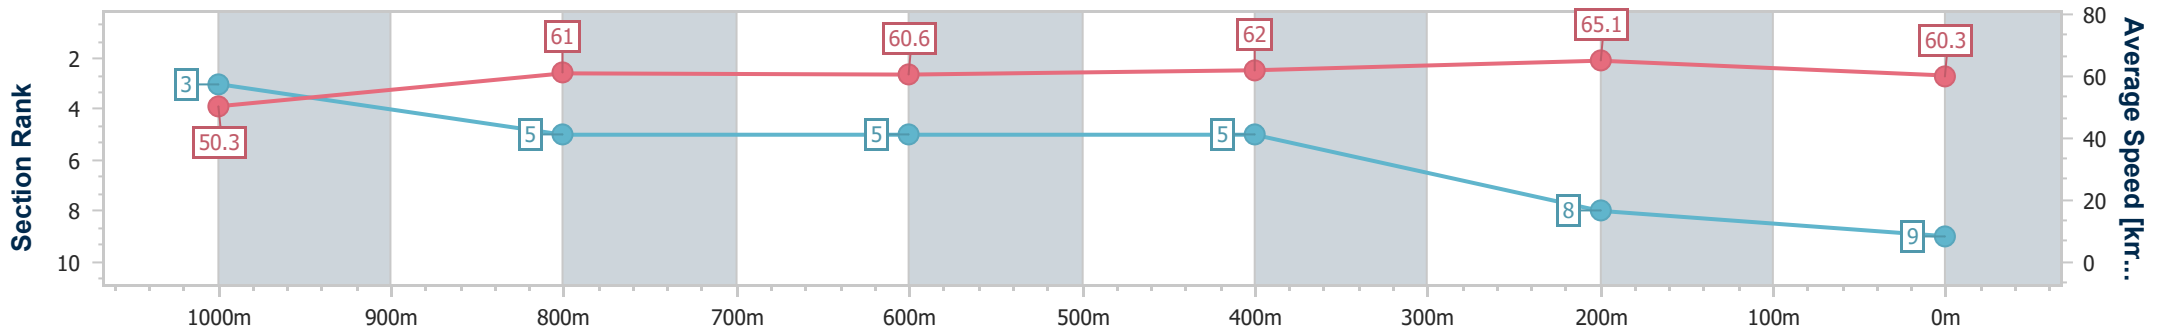

- [ ] Ranking at each section and finish
- .-.- No data available at this section
- NA No data available

Horse/Jockey Name	Torbreck
Final Rank	9
Fastest Section Time (Section)	0:11.09 (400m)
Top Speed [km/h] (Section)	66.4 (400m)
Race State	Finished

Sunshine Coast QLD Professional  
 Race 5: JIM BEAM BLACK BENCHMARK 72 Handicap - 1200m  
 04 August 2024 - 15:03  
 Track Rating: Good 4, Weather: Fine, Rail Position: +8m Entire

Section	Overall	1000m	800m	600m	400m	200m
Section Times	1:13.14 [9] (0:14.33)	0:58.81 [3] (0:11.94)	0:46.87 [5] (0:12.08)	0:34.79 [5] (0:11.80)	0:22.99 [5] (0:11.09)	0:11.90 [8] (0:11.90)
Average Speed [km/h]	50.3	61.0	60.6	62.0	65.1	60.3
Top Speed [km/h]	65.4	65.3	62.8	63.6	66.4	64.1
Avg. Dist. to Rail [m]	6.7	4.8	2.9	2.5	7.2	4.9
Avg. Stride Freq. [Hz]	2.2	2.4	2.3	2.4	2.5	2.4
Avg. Stride Length [m]	6.2	7.1	7.2	7.2	7.2	7.1