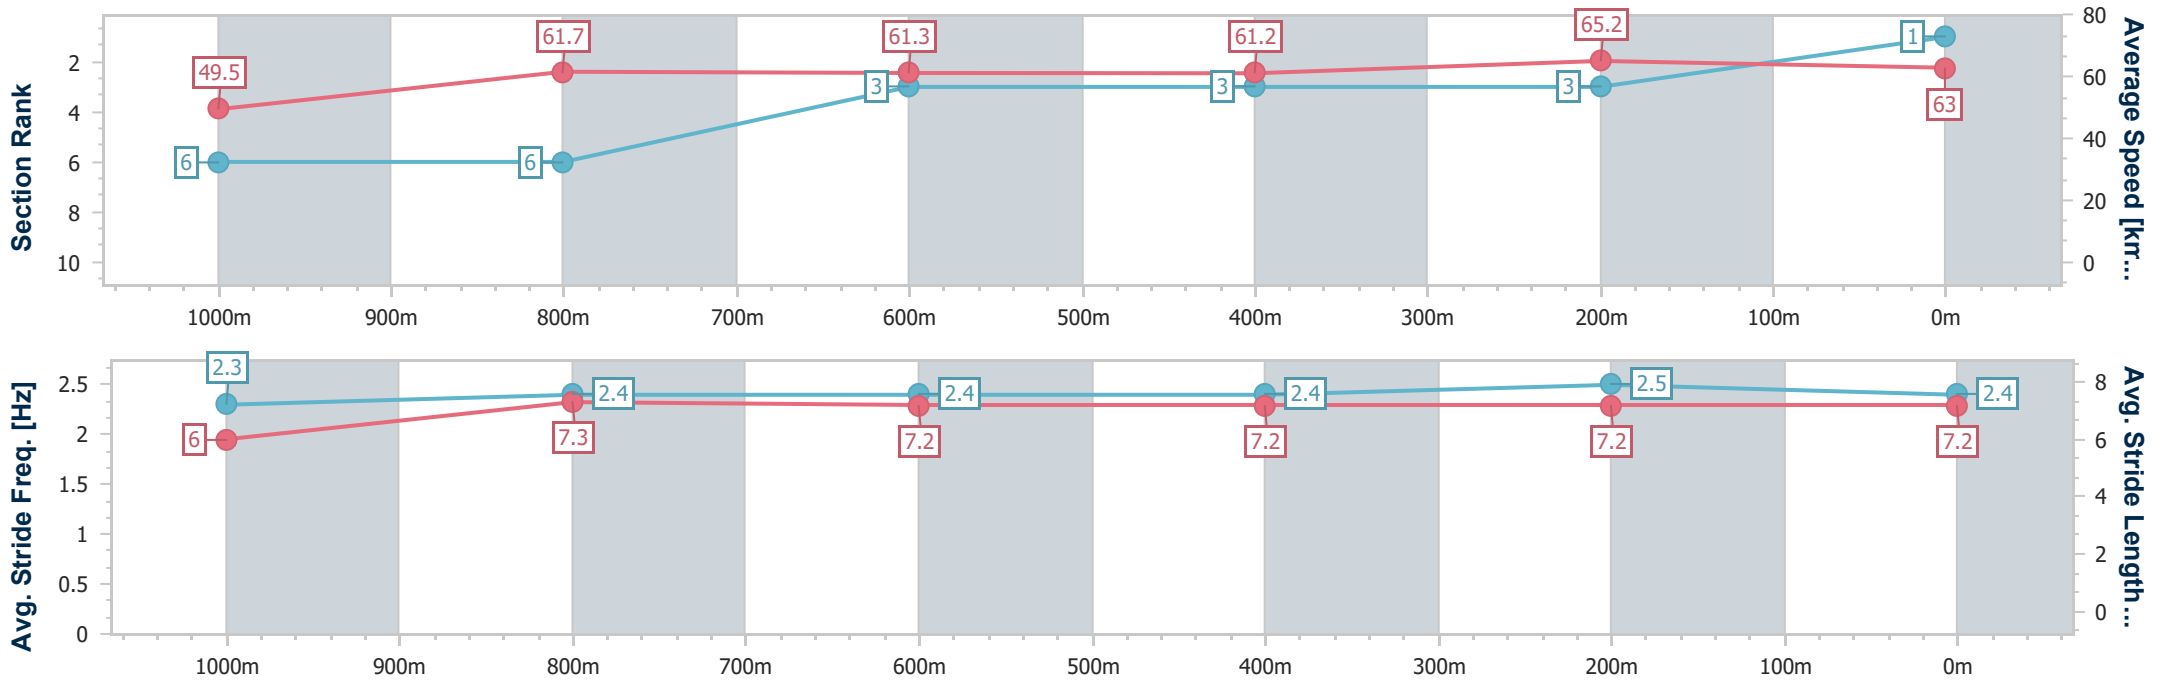

Horse/Jockey Name	Vetta Velocita
Final Rank	1
Fastest Section Time (Section)	0:11.05 (400m)
Top Speed [km/h] (Section)	66.4 (200m)
Race State	Finished

Sunshine Coast QLD Professional
Race 5: JIM BEAM BLACK BENCHMARK 72 Handicap - 1200m
04 August 2024 - 15:03
Track Rating: Good 4, Weather: Fine, Rail Position: +8m Entire

Section	Overall	1000m	800m	600m	400m	200m
Section Times	1:12.26 [1] (0:14.57)	0:57.69 [6] (0:11.71)	0:45.98 [6] (0:11.78)	0:34.20 [3] (0:11.73)	0:22.47 [3] (0:11.05)	0:11.42 [3] (0:11.42)
Average Speed [km/h]	49.5	61.7	61.3	61.2	65.2	63.0
Top Speed [km/h]	63.3	63.4	62.5	63.6	65.9	66.4
Avg. Dist. to Rail [m]	3.0	1.3	0.5	0.8	4.5	4.6
Avg. Stride Freq. [Hz]	2.3	2.4	2.4	2.4	2.5	2.4
Avg. Stride Length [m]	6.0	7.3	7.2	7.2	7.2	7.2

- [ ] Ranking at each section and finish
- -.-.- No data available at this section
- NA No data available