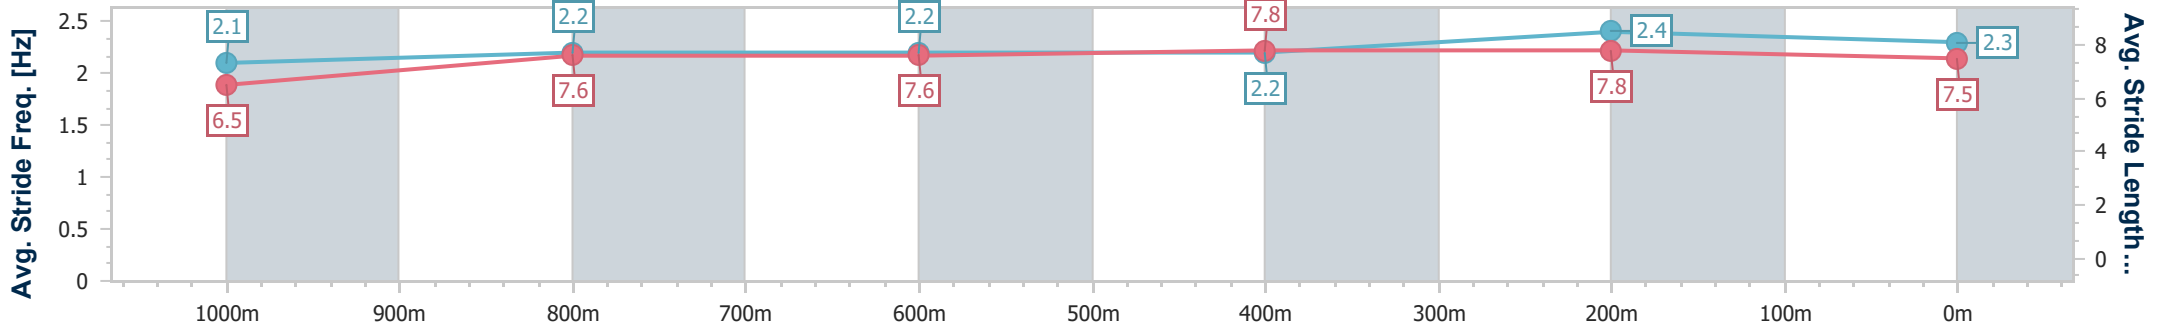

Horse/Jockey Name	I Am Lethal
Final Rank	6
Fastest Section Time (Section)	0:10.66 (400m)
Top Speed [km/h] (Section)	69.0 (400m)
Race State	Finished

Sunshine Coast QLD Professional
Race 5: JIM BEAM BLACK BENCHMARK 72 Handicap - 1200m
04 August 2024 - 15:03
Track Rating: Good 4, Weather: Fine, Rail Position: +8m Entire

Section	Overall	1000m	800m	600m	400m	200m
Section Times	1:12.66 [6] (0:14.84)	0:57.82 [9] (0:11.97)	0:45.85 [9] (0:12.15)	0:33.70 [9] (0:11.68)	0:22.02 [9] (0:10.66)	0:11.36 [9] (0:11.36)
Average Speed [km/h]	48.5	60.7	60.1	61.7	67.4	63.4
Top Speed [km/h]	61.0	62.7	61.1	66.2	69.0	66.5
Avg. Dist. to Rail [m]	8.1	4.3	1.7	0.6	5.3	5.6
Avg. Stride Freq. [Hz]	2.1	2.2	2.2	2.2	2.4	2.3
Avg. Stride Length [m]	6.5	7.6	7.6	7.8	7.8	7.5

- [ ] Ranking at each section and finish
- -.-.- No data available at this section
- NA No data available