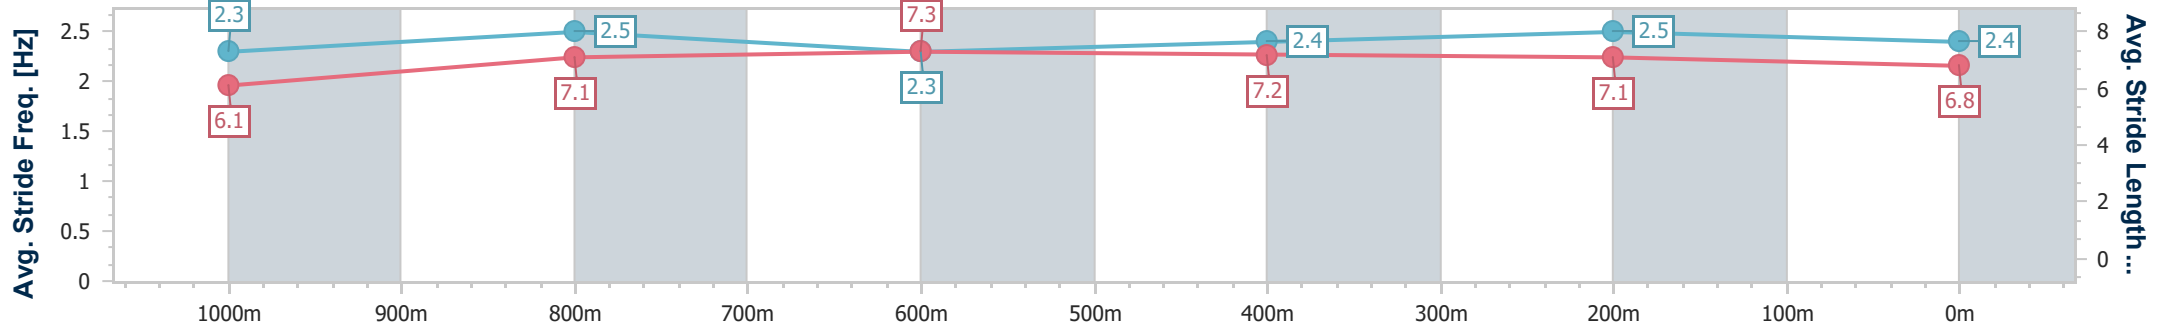

Horse/Jockey Name	Little Vista
Final Rank	11
Fastest Section Time (Section)	0:11.20 (1000m)
Top Speed [km/h] (Section)	67.0 (1000m)
Race State	Finished

Sunshine Coast QLD Professional
Race 8: CASCADE ADULT BEVERAGES BENCHMARK 62
Handicap - 1200m

04 August 2024 - 17:00

Track Rating: Good 4, Weather: Fine, Rail Position: +8m Entire

Section	Overall	1000m	800m	600m	400m	200m
Section Times	1:12.71 [11] (0:14.03)	0:58.68 [9] (0:11.20)	0:47.48 [8] (0:11.78)	0:35.70 [8] (0:11.70)	0:24.00 [7] (0:11.39)	0:12.61 [7] (0:12.61)
Average Speed [km/h]	51.3	64.7	61.9	62.8	63.0	57.1
Top Speed [km/h]	66.5	67.0	62.9	64.4	64.9	61.1
Avg. Dist. to Rail [m]	5.5	2.9	2.3	3.0	7.5	7.3
Avg. Stride Freq. [Hz]	2.3	2.5	2.3	2.4	2.5	2.4
Avg. Stride Length [m]	6.1	7.1	7.3	7.2	7.1	6.8

- [ ] Ranking at each section and finish
- -.-.- No data available at this section
- NA No data available