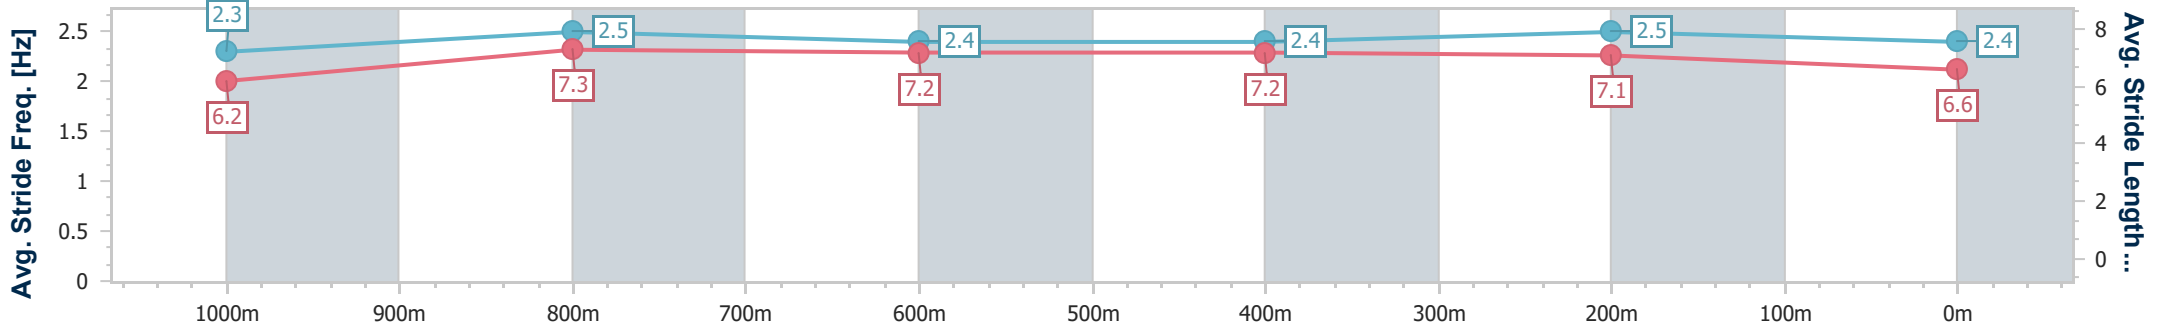

Horse/Jockey Name	Jukebox Glow
Final Rank	4
Fastest Section Time (Section)	0:11.18 (1000m)
Top Speed [km/h] (Section)	66.6 (1000m)
Race State	Finished

Sunshine Coast QLD Professional
Race 8: CASCADE ADULT BEVERAGES BENCHMARK 62
Handicap - 1200m

04 August 2024 - 17:00

Track Rating: Good 4, Weather: Fine, Rail Position: +8m Entire

Section	Overall	1000m	800m	600m	400m	200m
Section Times	1:12.07 [4] (0:14.02)	0:58.05 [8] (0:11.18)	0:46.87 [7] (0:11.76)	0:35.11 [6] (0:11.55)	0:23.56 [5] (0:11.23)	0:12.33 [5] (0:12.33)
Average Speed [km/h]	51.3	65.1	62.3	63.1	64.3	58.3
Top Speed [km/h]	64.8	66.6	65.5	66.0	65.7	62.0
Avg. Dist. to Rail [m]	8.0	4.5	3.2	2.0	5.9	5.8
Avg. Stride Freq. [Hz]	2.3	2.5	2.4	2.4	2.5	2.4
Avg. Stride Length [m]	6.2	7.3	7.2	7.2	7.1	6.6

- [ ] Ranking at each section and finish
- -.-.- No data available at this section
- NA No data available