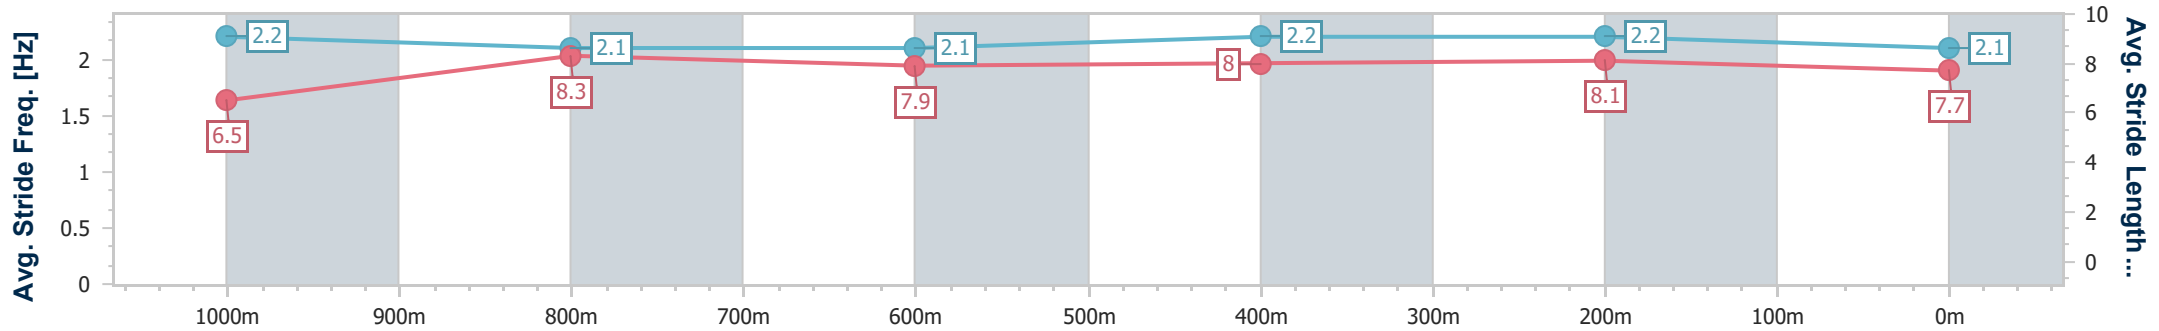

Horse/Jockey Name	Limero
Final Rank	2
Fastest Section Time (Section)	0:11.22 (400m)
Top Speed [km/h] (Section)	66.8 (Overall)
Race State	Finished

Sunshine Coast QLD Professional
Race 8: CASCADE ADULT BEVERAGES BENCHMARK 62
Handicap - 1200m

04 August 2024 - 17:00

Track Rating: Good 4, Weather: Fine, Rail Position: +8m Entire

Section	Overall	1000m	800m	600m	400m	200m
Section Times	1:11.88 [2] (0:13.72)	0:58.16 [4] (0:11.26)	0:46.90 [4] (0:11.75)	0:35.15 [4] (0:11.64)	0:23.51 [3] (0:11.22)	0:12.29 [3] (0:12.29)
Average Speed [km/h]	52.7	64.2	61.0	61.5	64.3	58.4
Top Speed [km/h]	66.8	65.3	63.3	63.4	65.4	63.0
Avg. Dist. to Rail [m]	6.2	2.5	0.7	1.2	2.5	2.3
Avg. Stride Freq. [Hz]	2.2	2.1	2.1	2.2	2.2	2.1
Avg. Stride Length [m]	6.5	8.3	7.9	8.0	8.1	7.7

- [ ] Ranking at each section and finish
- -.-.- No data available at this section
- NA No data available