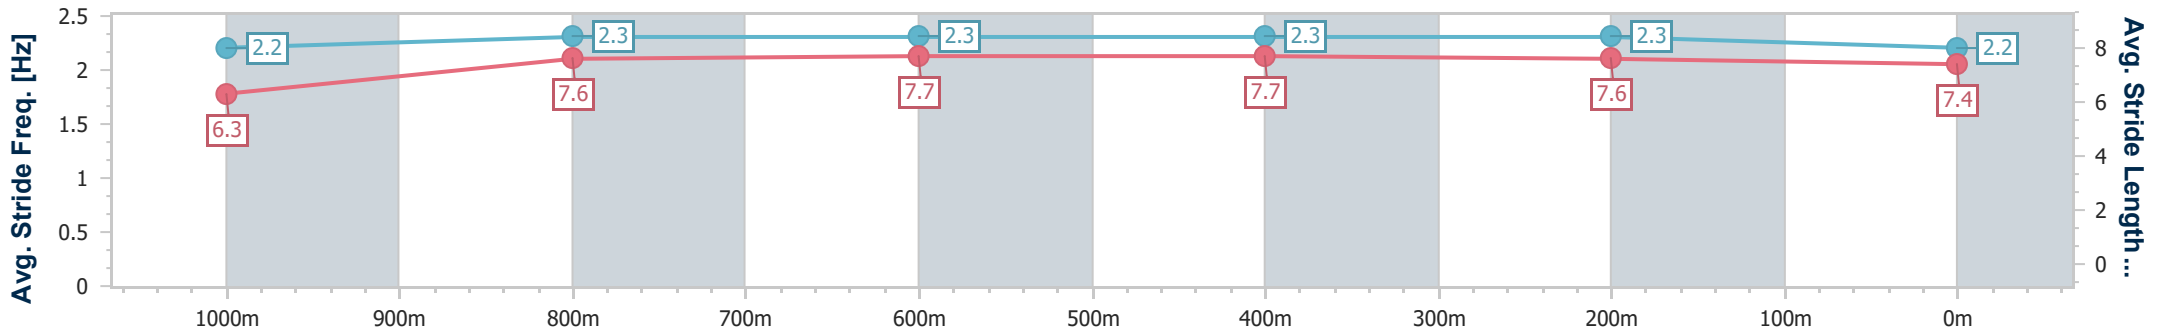

Horse/Jockey Name	Echo Hunter
Final Rank	6
Fastest Section Time (Section)	0:11.24 (400m)
Top Speed [km/h] (Section)	65.0 (400m)
Race State	Finished

Sunshine Coast QLD Professional
Race 8: CASCADE ADULT BEVERAGES BENCHMARK 62
Handicap - 1200m

04 August 2024 - 17:00

Track Rating: Good 4, Weather: Fine, Rail Position: +8m Entire

Section	Overall	1000m	800m	600m	400m	200m
Section Times	1:12.32 [6] (0:14.46)	0:57.86 [13] (0:11.40)	0:46.46 [13] (0:11.65)	0:34.81 [13] (0:11.50)	0:23.31 [10] (0:11.24)	0:12.07 [9] (0:12.07)
Average Speed [km/h]	50.0	63.4	62.3	63.1	64.1	59.6
Top Speed [km/h]	63.6	64.3	63.3	64.6	65.0	62.2
Avg. Dist. to Rail [m]	6.1	1.9	1.2	1.5	6.0	4.8
Avg. Stride Freq. [Hz]	2.2	2.3	2.3	2.3	2.3	2.2
Avg. Stride Length [m]	6.3	7.6	7.7	7.7	7.6	7.4

- [ ] Ranking at each section and finish
- -.-.- No data available at this section
- NA No data available