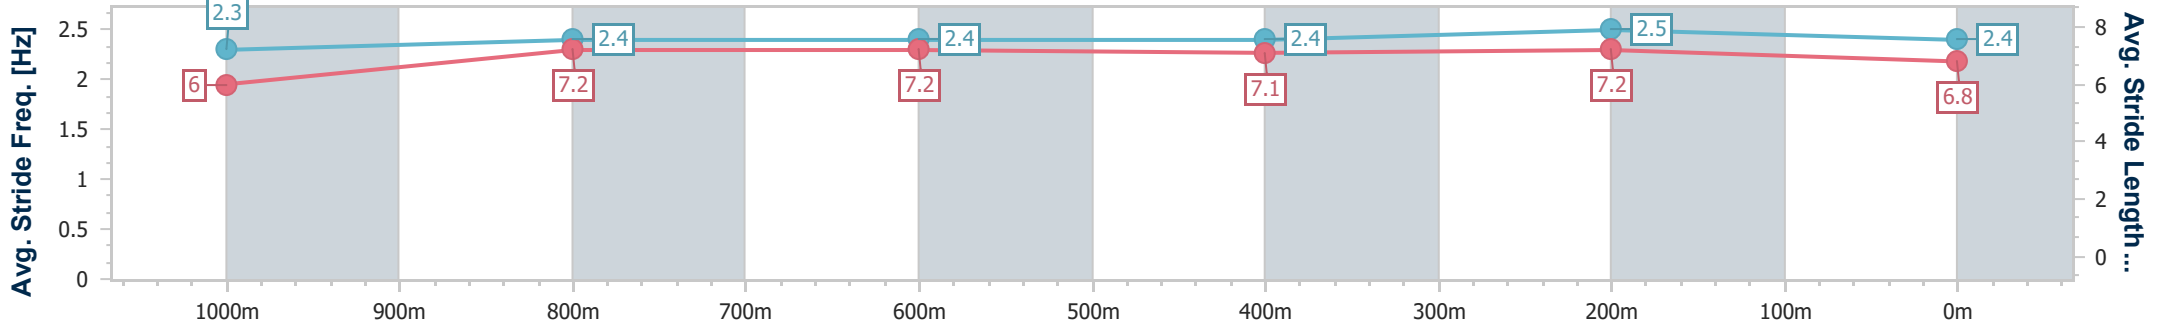

Horse/Jockey Name	That's All Good
Final Rank	12
Fastest Section Time (Section)	0:11.26 (1000m)
Top Speed [km/h] (Section)	66.9 (1000m)
Race State	Finished

Sunshine Coast QLD Professional
Race 8: CASCADE ADULT BEVERAGES BENCHMARK 62
Handicap - 1200m

04 August 2024 - 17:00

Track Rating: Good 4, Weather: Fine, Rail Position: +8m Entire

Section	Overall	1000m	800m	600m	400m	200m
Section Times	1:12.75 [12] (0:14.08)	0:58.67 [10] (0:11.26)	0:47.41 [10] (0:11.69)	0:35.72 [9] (0:11.95)	0:23.77 [9] (0:11.28)	0:12.49 [10] (0:12.49)
Average Speed [km/h]	51.2	64.2	62.1	60.4	63.9	57.5
Top Speed [km/h]	66.0	66.9	62.7	63.6	64.6	61.6
Avg. Dist. to Rail [m]	2.5	1.8	1.3	0.5	1.2	0.6
Avg. Stride Freq. [Hz]	2.3	2.4	2.4	2.4	2.5	2.4
Avg. Stride Length [m]	6.0	7.2	7.2	7.1	7.2	6.8

- [ ] Ranking at each section and finish
- -.-.- No data available at this section
- NA No data available