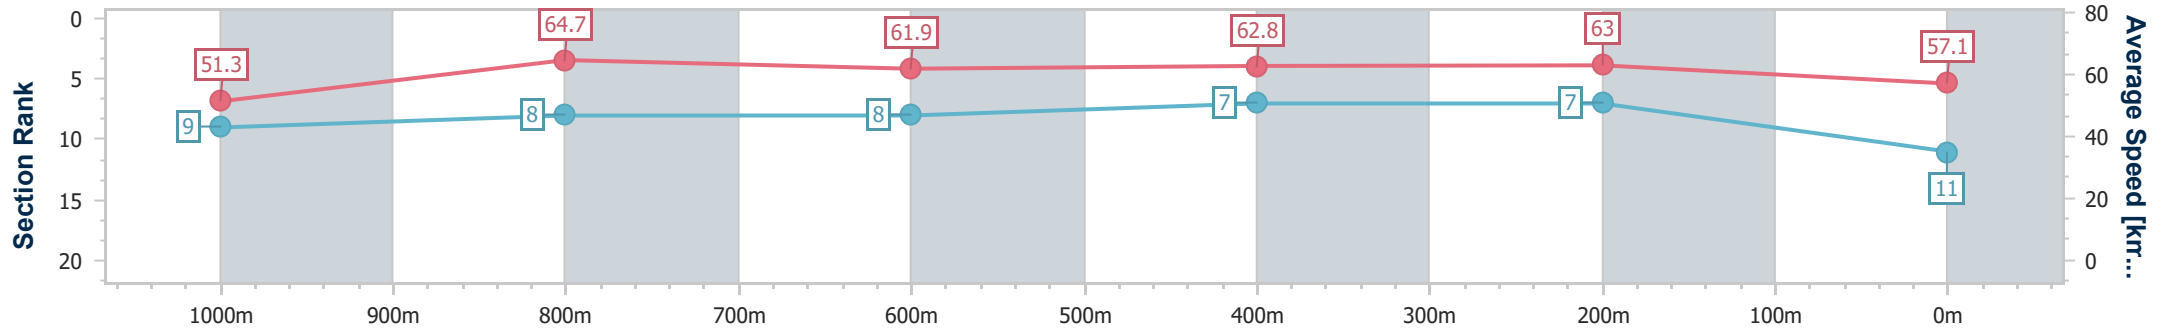

- [] Ranking at each section and finish
- .-.- No data available at this section
- NA No data available

Horse/Jockey Name	Little Vista
Final Rank	11
Fastest Section Time (Section)	0:11.20 (1000m)
Top Speed [km/h] (Section)	67.0 (1000m)
Race State	Finished

Sunshine Coast QLD Professional
 Race 8: CASCADE ADULT BEVERAGES BENCHMARK 62
 Handicap - 1200m

04 August 2024 - 17:00

Track Rating: Good 4, Weather: Fine, Rail Position: +8m Entire

Section	Overall	1000m	800m	600m	400m	200m
Section Times	1:12.71 [11] (0:14.03)	0:58.68 [9] (0:11.20)	0:47.48 [8] (0:11.78)	0:35.70 [8] (0:11.70)	0:24.00 [7] (0:11.39)	0:12.61 [7] (0:12.61)
Average Speed [km/h]	51.3	64.7	61.9	62.8	63.0	57.1
Top Speed [km/h]	66.5	67.0	62.9	64.4	64.9	61.1
Avg. Dist. to Rail [m]	5.5	2.9	2.3	3.0	7.5	7.3
Avg. Stride Freq. [Hz]	2.3	2.5	2.3	2.4	2.5	2.4
Avg. Stride Length [m]	6.1	7.1	7.3	7.2	7.1	6.8