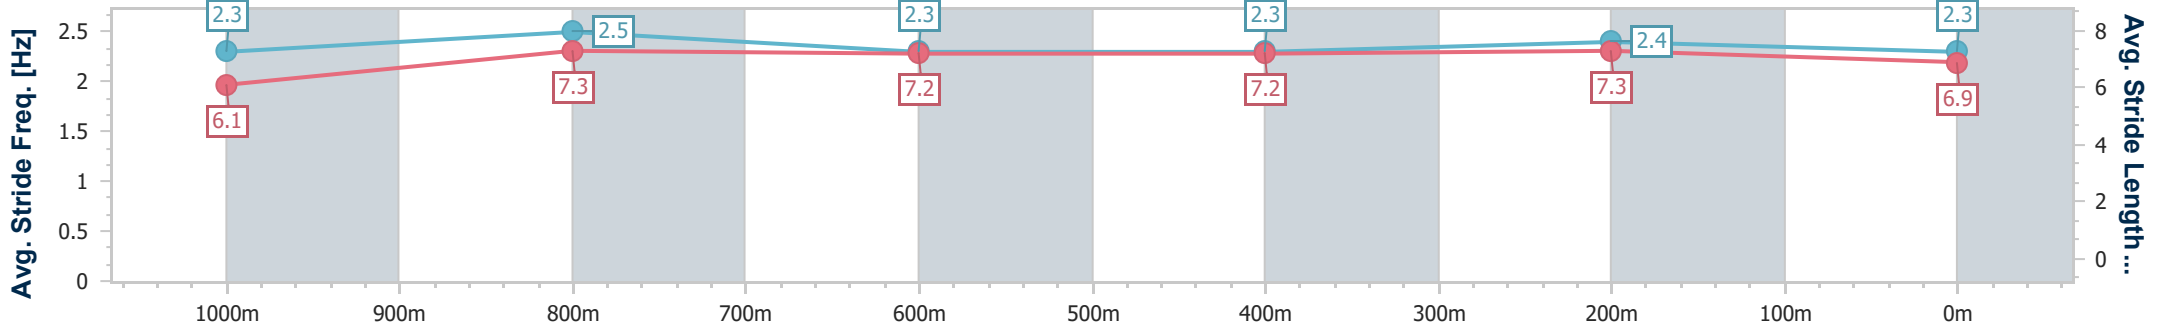

Horse/Jockey Name	He's Essential
Final Rank	5
Fastest Section Time (Section)	0:11.23 (1000m)
Top Speed [km/h] (Section)	65.9 (1000m)
Race State	Finished

Sunshine Coast QLD Professional
Race 8: CASCADE ADULT BEVERAGES BENCHMARK 62
Handicap - 1200m

04 August 2024 - 17:00

Track Rating: Good 4, Weather: Fine, Rail Position: +8m Entire

Section	Overall	1000m	800m	600m	400m	200m
Section Times	1:12.18 [5] (0:13.78)	0:58.40 [5] (0:11.23)	0:47.17 [5] (0:11.80)	0:35.37 [5] (0:11.75)	0:23.62 [6] (0:11.36)	0:12.26 [6] (0:12.26)
Average Speed [km/h]	52.1	64.7	61.3	61.3	63.3	58.7
Top Speed [km/h]	65.8	65.9	63.2	64.7	64.7	61.4
Avg. Dist. to Rail [m]	3.7	1.9	1.1	0.4	3.0	2.3
Avg. Stride Freq. [Hz]	2.3	2.5	2.3	2.3	2.4	2.3
Avg. Stride Length [m]	6.1	7.3	7.2	7.2	7.3	6.9

- [ ] Ranking at each section and finish
- -.-.- No data available at this section
- NA No data available