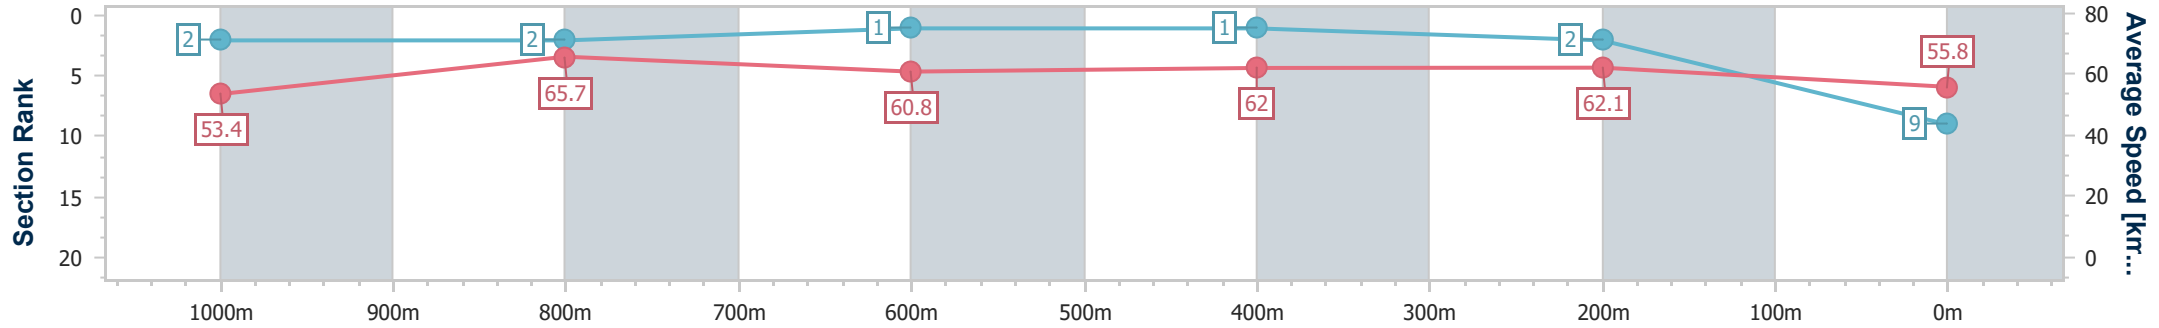

Horse/Jockey Name	Mr Polar
Final Rank	9
Fastest Section Time (Section)	0:11.01 (1000m)
Top Speed [km/h] (Section)	68.1 (Overall)
Race State	Finished

Sunshine Coast QLD Professional
Race 8: CASCADE ADULT BEVERAGES BENCHMARK 62
Handicap - 1200m

04 August 2024 - 17:00

Track Rating: Good 4, Weather: Fine, Rail Position: +8m Entire

Section	Overall	1000m	800m	600m	400m	200m
Section Times	1:12.46 [9] (0:13.49)	0:58.97 [2] (0:11.01)	0:47.96 [2] (0:11.87)	0:36.09 [1] (0:11.62)	0:24.47 [1] (0:11.57)	0:12.90 [2] (0:12.90)
Average Speed [km/h]	53.4	65.7	60.8	62.0	62.1	55.8
Top Speed [km/h]	68.1	67.8	63.7	63.6	64.0	59.7
Avg. Dist. to Rail [m]	9.5	2.7	0.4	0.5	2.3	1.0
Avg. Stride Freq. [Hz]	2.4	2.5	2.3	2.4	2.4	2.3
Avg. Stride Length [m]	6.2	7.4	7.4	7.3	7.1	6.7

- [ ] Ranking at each section and finish
- -.-.- No data available at this section
- NA No data available