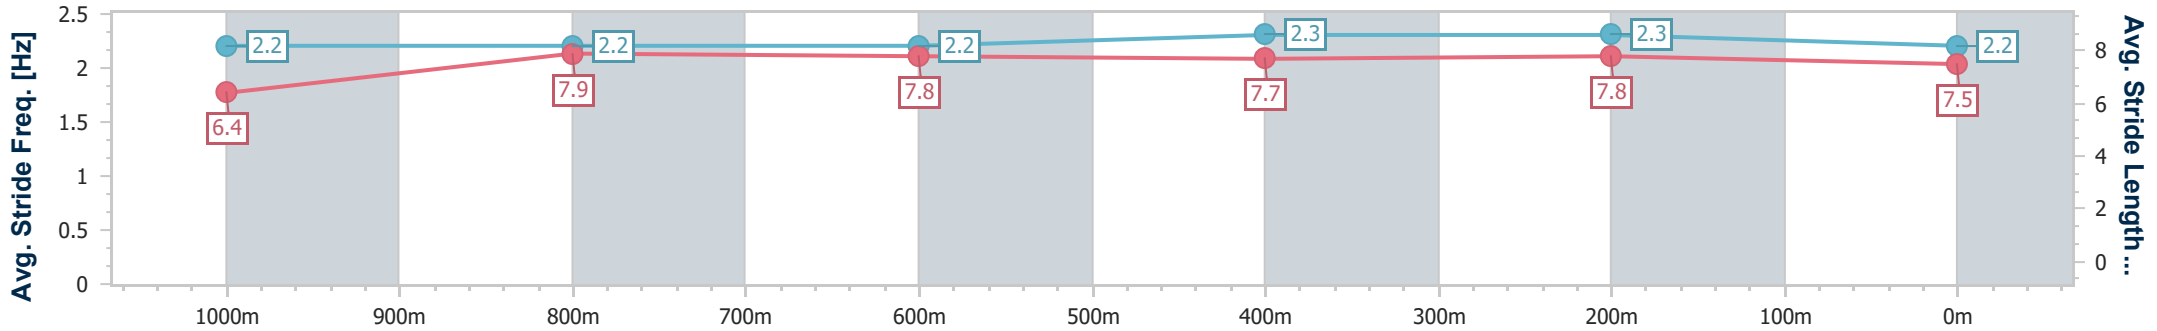

Horse/Jockey Name	Ultimate Outcome
Final Rank	7
Fastest Section Time (Section)	0:11.26 (400m)
Top Speed [km/h] (Section)	65.3 (1000m)
Race State	Finished

Sunshine Coast QLD Professional
Race 8: CASCADE ADULT BEVERAGES BENCHMARK 62
Handicap - 1200m

04 August 2024 - 17:00

Track Rating: Good 4, Weather: Fine, Rail Position: +8m Entire

Section	Overall	1000m	800m	600m	400m	200m
Section Times	1:12.36 [7] (0:14.28)	0:58.08 [12] (0:11.47)	0:46.61 [12] (0:11.66)	0:34.95 [12] (0:11.76)	0:23.19 [12] (0:11.26)	0:11.93 [12] (0:11.93)
Average Speed [km/h]	50.4	63.4	62.5	62.7	63.9	60.3
Top Speed [km/h]	62.4	65.3	64.0	63.8	64.8	63.0
Avg. Dist. to Rail [m]	7.9	2.9	2.2	4.0	7.2	8.3
Avg. Stride Freq. [Hz]	2.2	2.2	2.2	2.3	2.3	2.2
Avg. Stride Length [m]	6.4	7.9	7.8	7.7	7.8	7.5

- [ ] Ranking at each section and finish
- -.-.- No data available at this section
- NA No data available