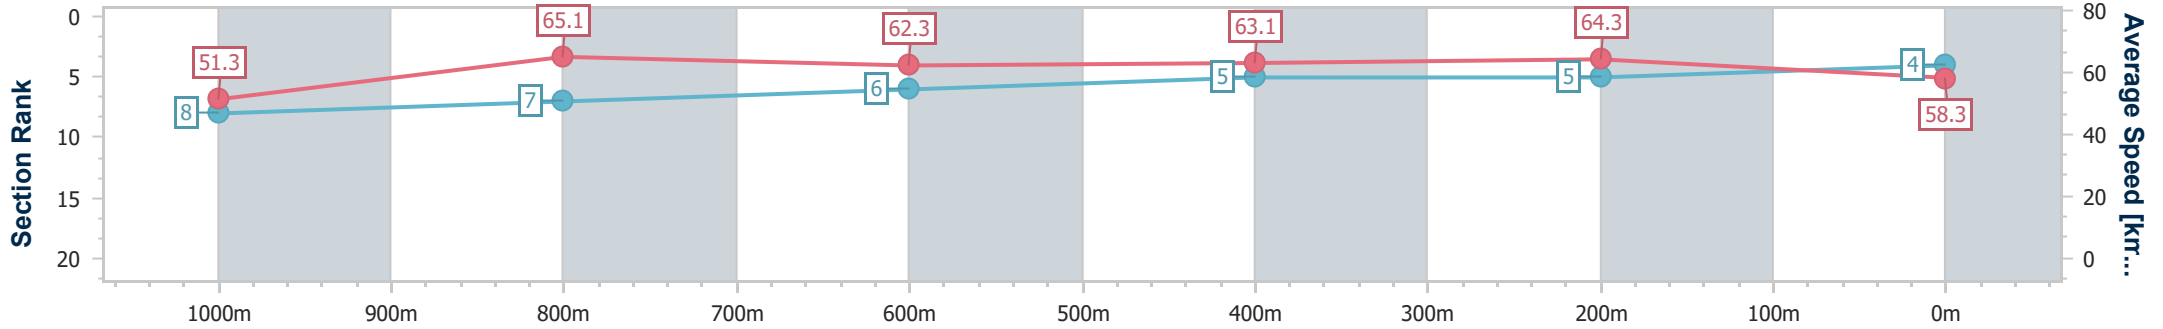

Horse/Jockey Name	Jukebox Glow
Final Rank	4
Fastest Section Time (Section)	0:11.18 (1000m)
Top Speed [km/h] (Section)	66.6 (1000m)
Race State	Finished

Sunshine Coast QLD Professional
Race 8: CASCADE ADULT BEVERAGES BENCHMARK 62
Handicap - 1200m

04 August 2024 - 17:00

Track Rating: Good 4, Weather: Fine, Rail Position: +8m Entire

Section	Overall	1000m	800m	600m	400m	200m
Section Times	1:12.07 [4] (0:14.02)	0:58.05 [8] (0:11.18)	0:46.87 [7] (0:11.76)	0:35.11 [6] (0:11.55)	0:23.56 [5] (0:11.23)	0:12.33 [5] (0:12.33)
Average Speed [km/h]	51.3	65.1	62.3	63.1	64.3	58.3
Top Speed [km/h]	64.8	66.6	65.5	66.0	65.7	62.0
Avg. Dist. to Rail [m]	8.0	4.5	3.2	2.0	5.9	5.8
Avg. Stride Freq. [Hz]	2.3	2.5	2.4	2.4	2.5	2.4
Avg. Stride Length [m]	6.2	7.3	7.2	7.2	7.1	6.6

- [ ] Ranking at each section and finish
- -.-.- No data available at this section
- NA No data available