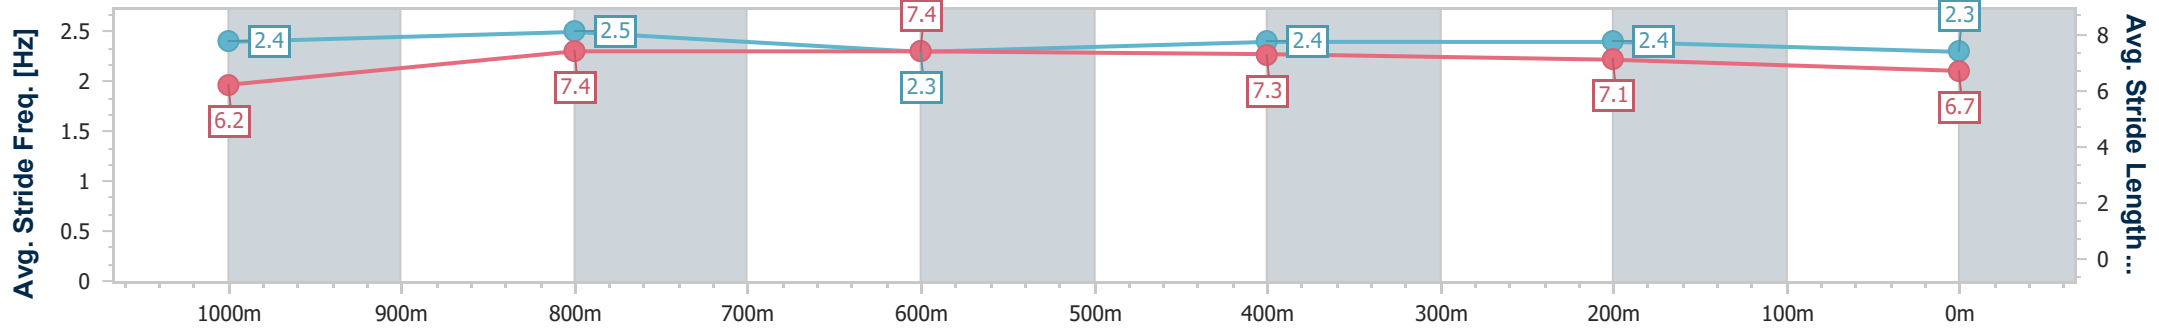

Horse/Jockey Name	Mr Polar
Final Rank	9
Fastest Section Time (Section)	0:11.01 (1000m)
Top Speed [km/h] (Section)	68.1 (Overall)
Race State	Finished

Sunshine Coast QLD Professional
Race 8: CASCADE ADULT BEVERAGES BENCHMARK 62
Handicap - 1200m

04 August 2024 - 17:00

Track Rating: Good 4, Weather: Fine, Rail Position: +8m Entire

Section	Overall	1000m	800m	600m	400m	200m
Section Times	1:12.46 [9] (0:13.49)	0:58.97 [2] (0:11.01)	0:47.96 [2] (0:11.87)	0:36.09 [1] (0:11.62)	0:24.47 [1] (0:11.57)	0:12.90 [2] (0:12.90)
Average Speed [km/h]	53.4	65.7	60.8	62.0	62.1	55.8
Top Speed [km/h]	68.1	67.8	63.7	63.6	64.0	59.7
Avg. Dist. to Rail [m]	9.5	2.7	0.4	0.5	2.3	1.0
Avg. Stride Freq. [Hz]	2.4	2.5	2.3	2.4	2.4	2.3
Avg. Stride Length [m]	6.2	7.4	7.4	7.3	7.1	6.7

- [ ] Ranking at each section and finish
- -.-.- No data available at this section
- NA No data available