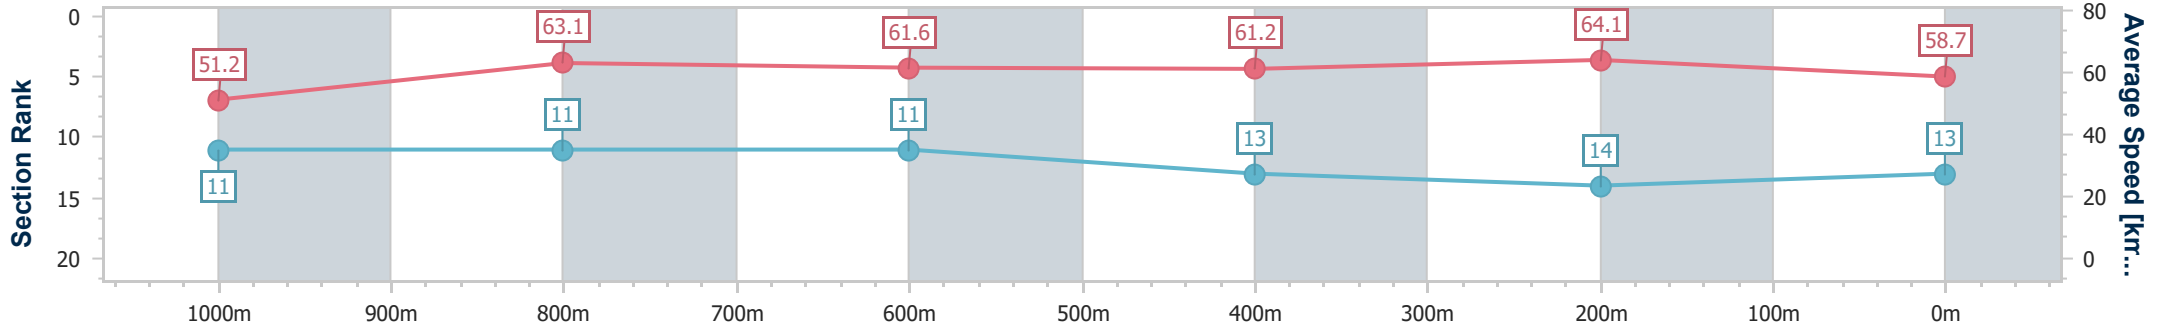

- [] Ranking at each section and finish
- .-.- No data available at this section
- NA No data available

Horse/Jockey Name	Smart Recognition
Final Rank	13
Fastest Section Time (Section)	0:11.25 (400m)
Top Speed [km/h] (Section)	67.0 (1000m)
Race State	Finished

Sunshine Coast QLD Professional
 Race 8: CASCADE ADULT BEVERAGES BENCHMARK 62
 Handicap - 1200m

04 August 2024 - 17:00

Track Rating: Good 4, Weather: Fine, Rail Position: +8m Entire

Section	Overall	1000m	800m	600m	400m	200m
Section Times	1:12.84 [13] (0:14.11)	0:58.73 [11] (0:11.47)	0:47.26 [11] (0:11.81)	0:35.45 [11] (0:11.97)	0:23.48 [13] (0:11.25)	0:12.23 [14] (0:12.23)
Average Speed [km/h]	51.2	63.1	61.6	61.2	64.1	58.7
Top Speed [km/h]	66.6	67.0	64.0	63.7	65.2	62.9
Avg. Dist. to Rail [m]	3.4	2.7	2.1	2.8	3.9	4.2
Avg. Stride Freq. [Hz]	2.2	2.4	2.3	2.3	2.3	2.2
Avg. Stride Length [m]	6.3	7.5	7.5	7.5	7.6	7.3