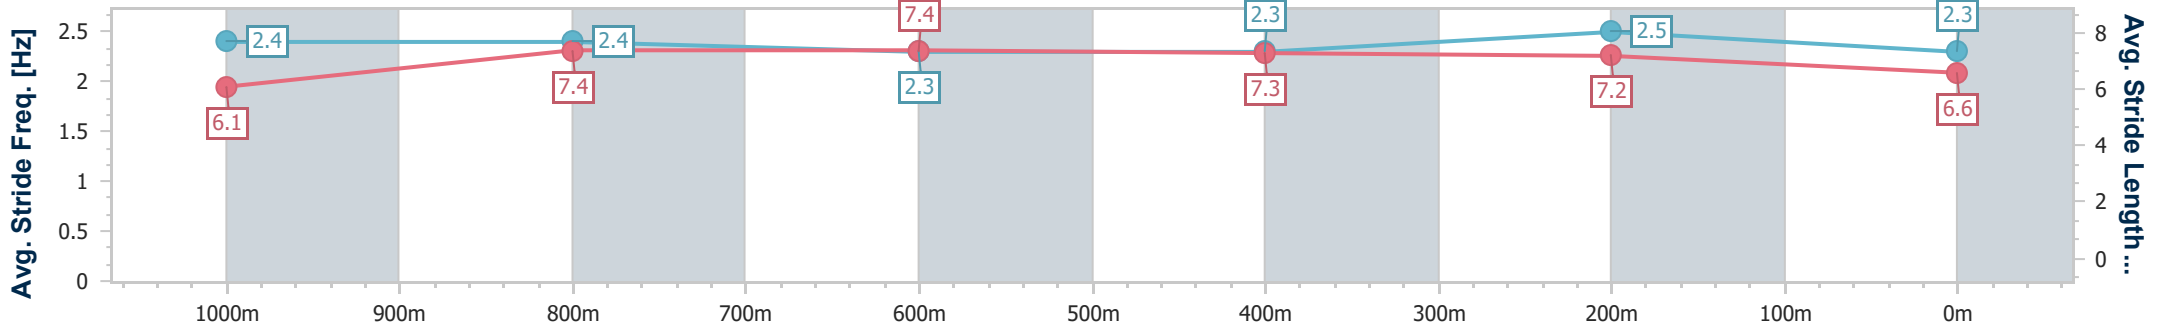

- [] Ranking at each section and finish
- .-.- No data available at this section
- NA No data available

Horse/Jockey Name	Bold Smuggler
Final Rank	14
Fastest Section Time (Section)	0:11.34 (400m)
Top Speed [km/h] (Section)	65.1 (400m)
Race State	Finished

Sunshine Coast QLD Professional
 Race 8: CASCADE ADULT BEVERAGES BENCHMARK 62
 Handicap - 1200m

04 August 2024 - 17:00

Track Rating: Good 4, Weather: Fine, Rail Position: +8m Entire

Section	Overall	1000m	800m	600m	400m	200m
Section Times	1:13.49 [14] (0:13.84)	0:59.65 [7] (0:11.48)	0:48.17 [9] (0:11.76)	0:36.41 [10] (0:11.94)	0:24.47 [11] (0:11.34)	0:13.13 [11] (0:13.13)
Average Speed [km/h]	52.0	63.4	62.3	61.6	63.5	55.0
Top Speed [km/h]	64.9	64.8	63.3	63.4	65.1	61.0
Avg. Dist. to Rail [m]	5.0	3.7	3.1	3.4	8.5	8.6
Avg. Stride Freq. [Hz]	2.4	2.4	2.3	2.3	2.5	2.3
Avg. Stride Length [m]	6.1	7.4	7.4	7.3	7.2	6.6