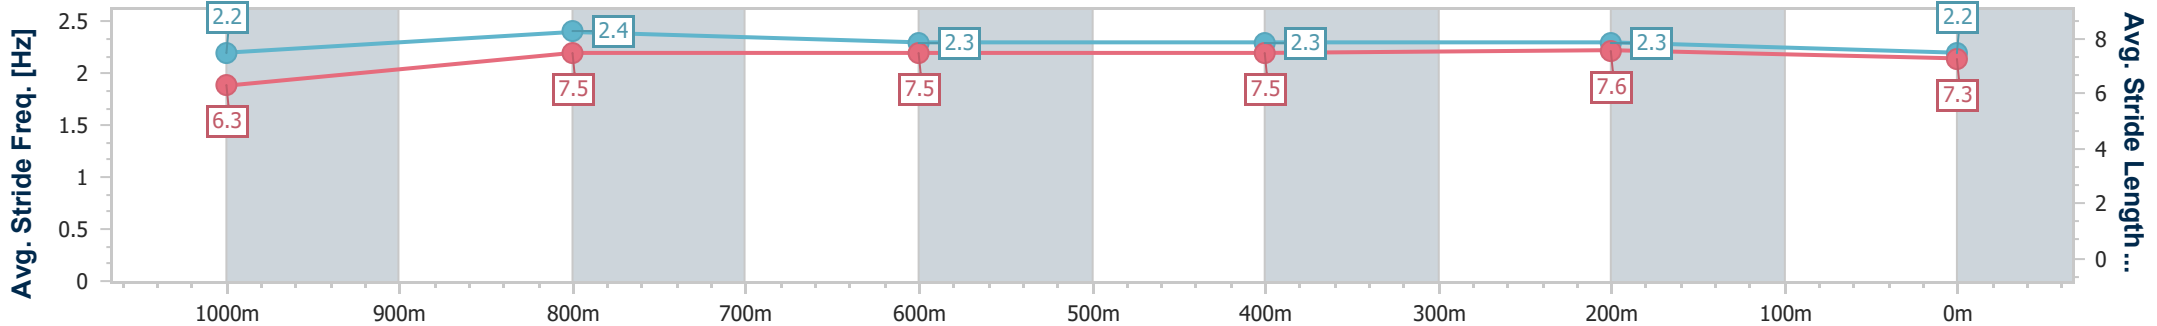

- [] Ranking at each section and finish
- .-.- No data available at this section
- NA No data available

Horse/Jockey Name	Smart Recognition
Final Rank	13
Fastest Section Time (Section)	0:11.25 (400m)
Top Speed [km/h] (Section)	67.0 (1000m)
Race State	Finished

Sunshine Coast QLD Professional
 Race 8: CASCADE ADULT BEVERAGES BENCHMARK 62
 Handicap - 1200m

04 August 2024 - 17:00

Track Rating: Good 4, Weather: Fine, Rail Position: +8m Entire

Section	Overall	1000m	800m	600m	400m	200m
Section Times	1:12.84 [13] (0:14.11)	0:58.73 [11] (0:11.47)	0:47.26 [11] (0:11.81)	0:35.45 [11] (0:11.97)	0:23.48 [13] (0:11.25)	0:12.23 [14] (0:12.23)
Average Speed [km/h]	51.2	63.1	61.6	61.2	64.1	58.7
Top Speed [km/h]	66.6	67.0	64.0	63.7	65.2	62.9
Avg. Dist. to Rail [m]	3.4	2.7	2.1	2.8	3.9	4.2
Avg. Stride Freq. [Hz]	2.2	2.4	2.3	2.3	2.3	2.2
Avg. Stride Length [m]	6.3	7.5	7.5	7.5	7.6	7.3