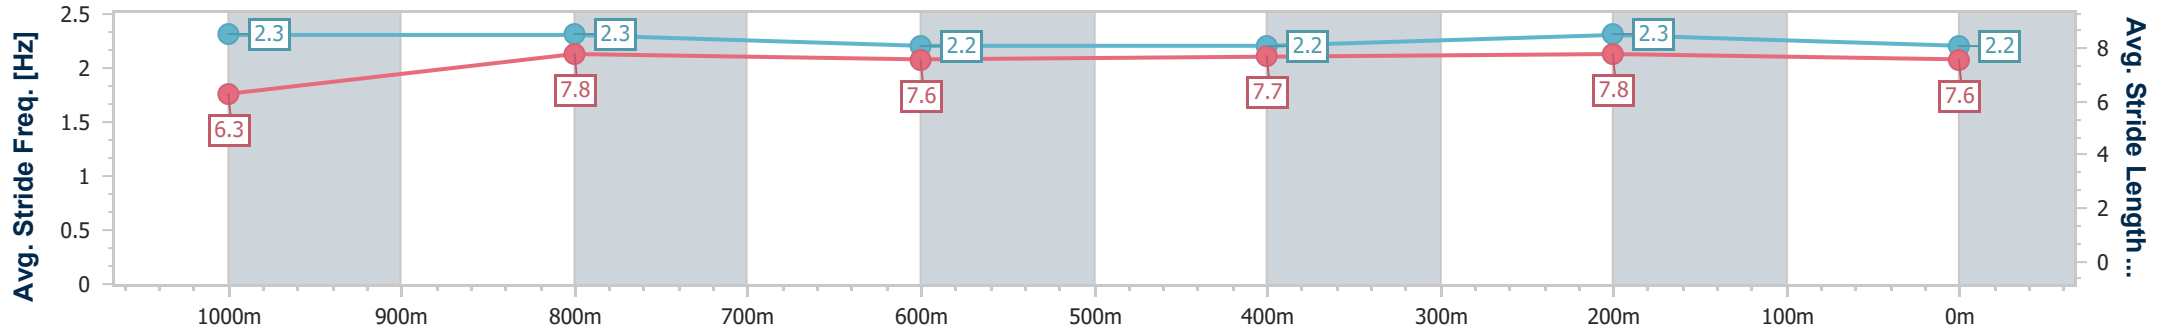

Horse/Jockey Name	I Am Artie
Final Rank	1
Fastest Section Time (Section)	0:11.13 (400m)
Top Speed [km/h] (Section)	67.3 (1000m)
Race State	Finished

Sunshine Coast QLD Professional
Race 8: CASCADE ADULT BEVERAGES BENCHMARK 62
Handicap - 1200m

04 August 2024 - 17:00

Track Rating: Good 4, Weather: Fine, Rail Position: +8m Entire

Section	Overall	1000m	800m	600m	400m	200m
Section Times	1:11.44 [1] (0:13.58)	0:57.86 [3] (0:11.17)	0:46.69 [3] (0:11.93)	0:34.76 [3] (0:11.73)	0:23.03 [4] (0:11.13)	0:11.90 [1] (0:11.90)
Average Speed [km/h]	53.1	64.9	61.4	61.7	64.9	60.5
Top Speed [km/h]	67.0	67.3	63.1	64.4	65.9	63.5
Avg. Dist. to Rail [m]	10.4	3.5	2.4	1.7	5.0	3.8
Avg. Stride Freq. [Hz]	2.3	2.3	2.2	2.2	2.3	2.2
Avg. Stride Length [m]	6.3	7.8	7.6	7.7	7.8	7.6

- [ ] Ranking at each section and finish
- -.-.- No data available at this section
- NA No data available