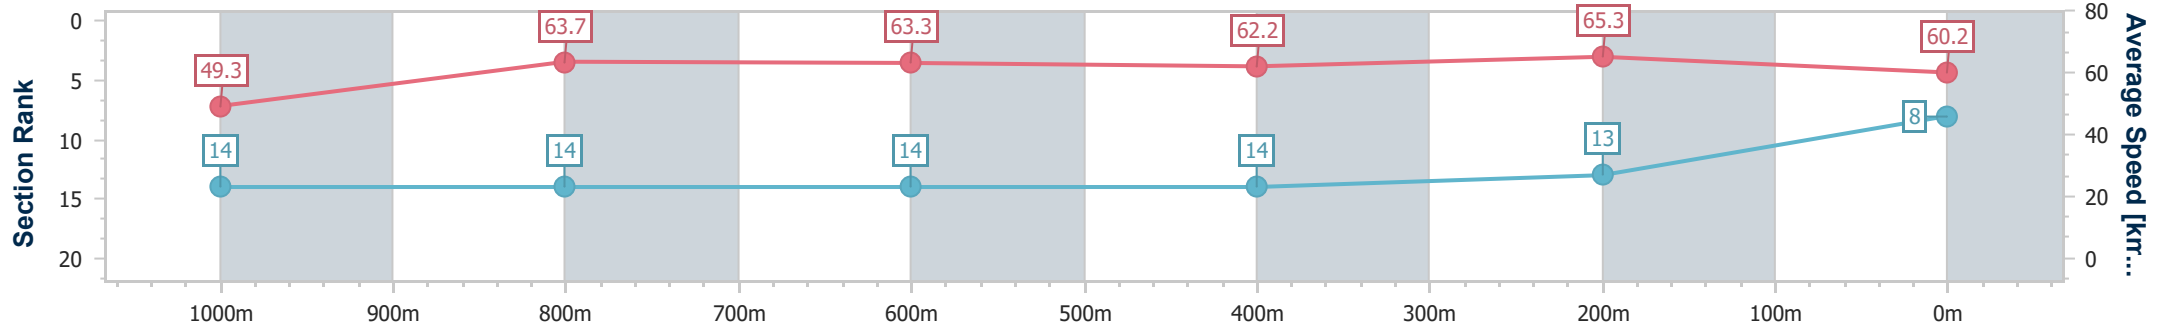

Horse/Jockey Name	Whiskey And Beer
Final Rank	8
Fastest Section Time (Section)	0:11.06 (400m)
Top Speed [km/h] (Section)	66.0 (400m)
Race State	Finished

Sunshine Coast QLD Professional
Race 8: CASCADE ADULT BEVERAGES BENCHMARK 62
Handicap - 1200m

04 August 2024 - 17:00

Track Rating: Good 4, Weather: Fine, Rail Position: +8m Entire

Section	Overall	1000m	800m	600m	400m	200m
Section Times	1:12.39 [8] (0:14.60)	0:57.79 [14] (0:11.42)	0:46.37 [14] (0:11.54)	0:34.83 [14] (0:11.83)	0:23.00 [14] (0:11.06)	0:11.94 [13] (0:11.94)
Average Speed [km/h]	49.3	63.7	63.3	62.2	65.3	60.2
Top Speed [km/h]	63.4	64.1	65.4	64.8	66.0	64.0
Avg. Dist. to Rail [m]	8.5	2.7	2.3	4.4	3.6	2.4
Avg. Stride Freq. [Hz]	2.1	2.2	2.2	2.2	2.3	2.2
Avg. Stride Length [m]	6.5	7.9	7.8	7.7	7.7	7.6

- [ ] Ranking at each section and finish
- -.-.- No data available at this section
- NA No data available