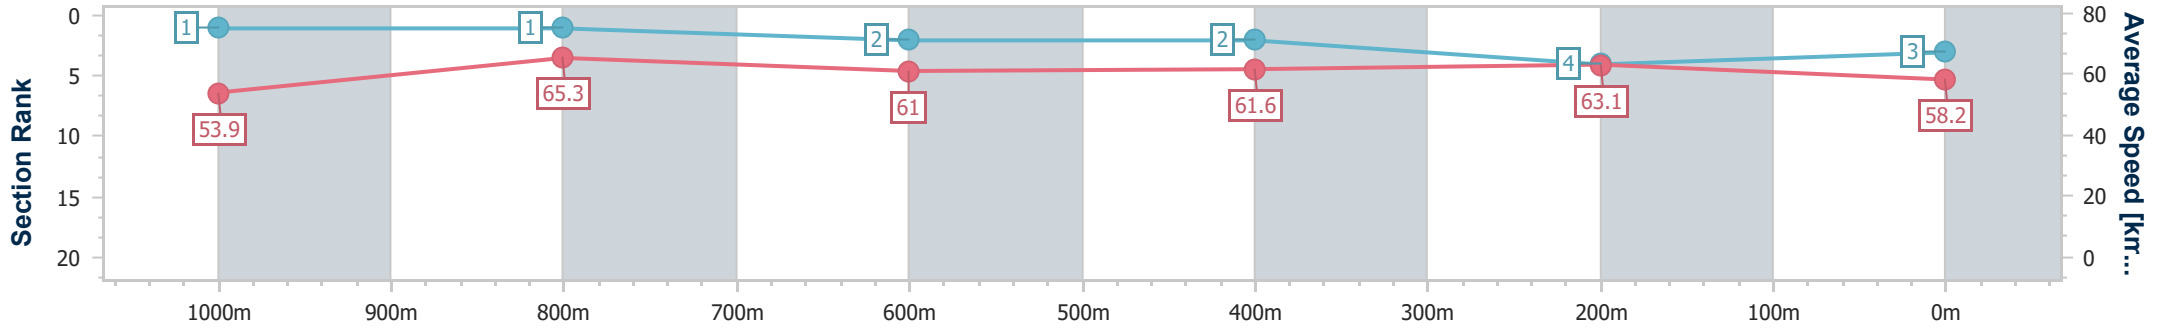

Horse/Jockey Name	March As One
Final Rank	3
Fastest Section Time (Section)	0:11.07 (1000m)
Top Speed [km/h] (Section)	67.5 (Overall)
Race State	Finished

Sunshine Coast QLD Professional
Race 8: CASCADE ADULT BEVERAGES BENCHMARK 62
Handicap - 1200m

04 August 2024 - 17:00

Track Rating: Good 4, Weather: Fine, Rail Position: +8m Entire

Section	Overall	1000m	800m	600m	400m	200m
Section Times	1:12.00 [3] (0:13.42)	0:58.58 [1] (0:11.07)	0:47.51 [1] (0:11.95)	0:35.56 [2] (0:11.76)	0:23.80 [2] (0:11.44)	0:12.36 [4] (0:12.36)
Average Speed [km/h]	53.9	65.3	61.0	61.6	63.1	58.2
Top Speed [km/h]	67.5	66.6	64.0	63.4	64.6	61.0
Avg. Dist. to Rail [m]	11.8	3.3	1.9	1.3	5.1	5.2
Avg. Stride Freq. [Hz]	2.4	2.4	2.3	2.3	2.4	2.3
Avg. Stride Length [m]	6.2	7.5	7.4	7.4	7.2	7.0

- [ ] Ranking at each section and finish
- -.-.- No data available at this section
- NA No data available