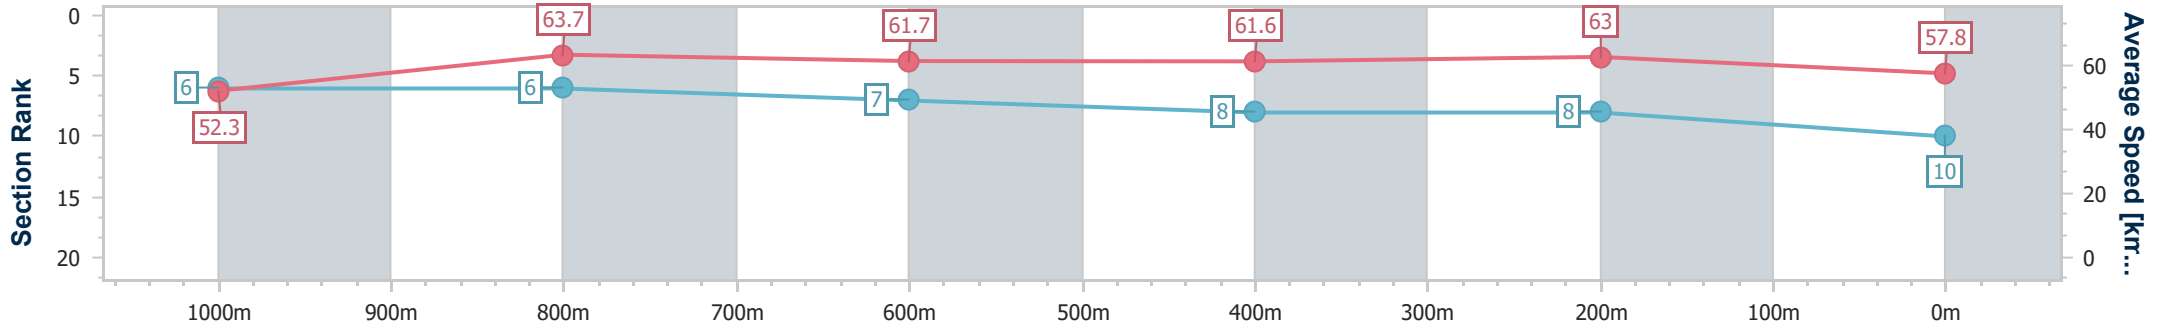

Horse/Jockey Name	King Charles
Final Rank	10
Fastest Section Time (Section)	0:11.37 (1000m)
Top Speed [km/h] (Section)	65.0 (Overall)
Race State	Finished

Sunshine Coast QLD Professional
Race 8: CASCADE ADULT BEVERAGES BENCHMARK 62
Handicap - 1200m

04 August 2024 - 17:00

Track Rating: Good 4, Weather: Fine, Rail Position: +8m Entire

Section	Overall	1000m	800m	600m	400m	200m
Section Times	1:12.67 [10] (0:13.79)	0:58.88 [6] (0:11.37)	0:47.51 [6] (0:11.81)	0:35.70 [7] (0:11.79)	0:23.91 [8] (0:11.42)	0:12.49 [8] (0:12.49)
Average Speed [km/h]	52.3	63.7	61.7	61.6	63.0	57.8
Top Speed [km/h]	65.0	64.9	63.8	64.6	64.6	60.6
Avg. Dist. to Rail [m]	7.2	3.5	1.8	1.5	4.7	3.9
Avg. Stride Freq. [Hz]	2.4	2.5	2.4	2.4	2.4	2.3
Avg. Stride Length [m]	6.0	7.0	7.2	7.2	7.2	6.9

- [ ] Ranking at each section and finish
- -.-.- No data available at this section
- NA No data available