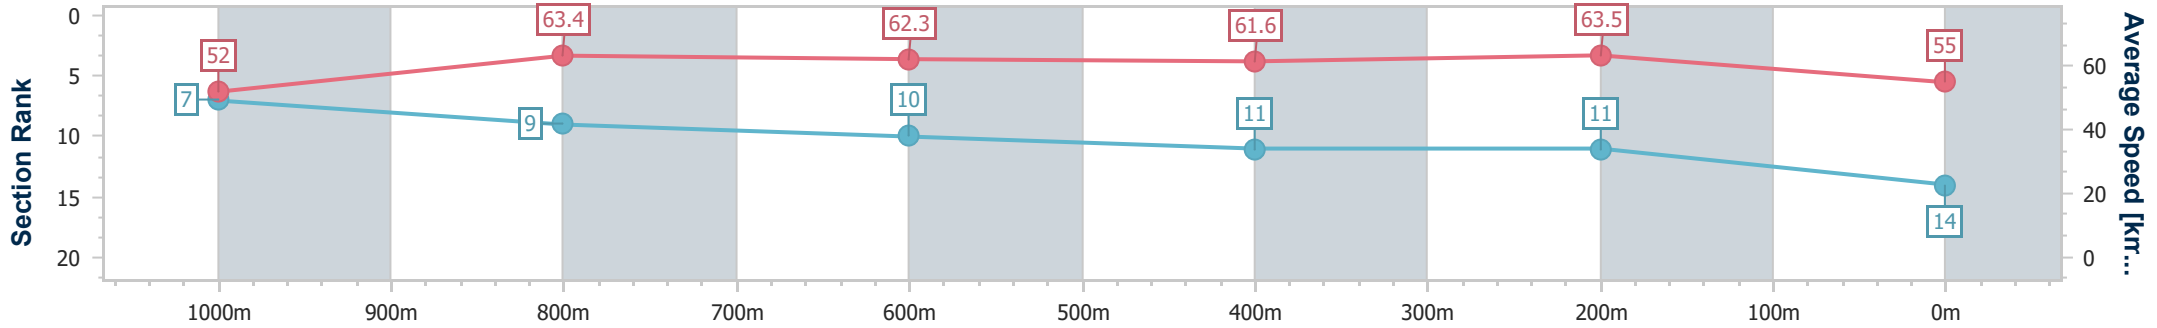

Sunshine Coast QLD Professional
 Race 8: CASCADE ADULT BEVERAGES BENCHMARK 62
 Handicap - 1200m

04 August 2024 - 17:00

Track Rating: Good 4, Weather: Fine, Rail Position: +8m Entire

Section	Overall	1000m	800m	600m	400m	200m
Section Times	1:12.84 [13] (0:14.11)	0:58.73 [11] (0:11.47)	0:47.26 [11] (0:11.81)	0:35.45 [11] (0:11.97)	0:23.48 [13] (0:11.25)	0:12.23 [14] (0:12.23)
Average Speed [km/h]	51.2	63.1	61.6	61.2	64.1	58.7
Top Speed [km/h]	66.6	67.0	64.0	63.7	65.2	62.9
Avg. Dist. to Rail [m]	3.4	2.7	2.1	2.8	3.9	4.2
Avg. Stride Freq. [Hz]	2.2	2.4	2.3	2.3	2.3	2.2
Avg. Stride Length [m]	6.3	7.5	7.5	7.5	7.6	7.3

- [] Ranking at each section and finish
- .-.- No data available at this section
- NA No data available

Horse/Jockey Name	Bold Smuggler
Final Rank	14
Fastest Section Time (Section)	0:11.34 (400m)
Top Speed [km/h] (Section)	65.1 (400m)
Race State	Finished

Sunshine Coast QLD Professional
 Race 8: CASCADE ADULT BEVERAGES BENCHMARK 62
 Handicap - 1200m

04 August 2024 - 17:00

Track Rating: Good 4, Weather: Fine, Rail Position: +8m Entire

Section	Overall	1000m	800m	600m	400m	200m
Section Times	1:13.49 [14] (0:13.84)	0:59.65 [7] (0:11.48)	0:48.17 [9] (0:11.76)	0:36.41 [10] (0:11.94)	0:24.47 [11] (0:11.34)	0:13.13 [11] (0:13.13)
Average Speed [km/h]	52.0	63.4	62.3	61.6	63.5	55.0
Top Speed [km/h]	64.9	64.8	63.3	63.4	65.1	61.0
Avg. Dist. to Rail [m]	5.0	3.7	3.1	3.4	8.5	8.6
Avg. Stride Freq. [Hz]	2.4	2.4	2.3	2.3	2.5	2.3
Avg. Stride Length [m]	6.1	7.4	7.4	7.3	7.2	6.6