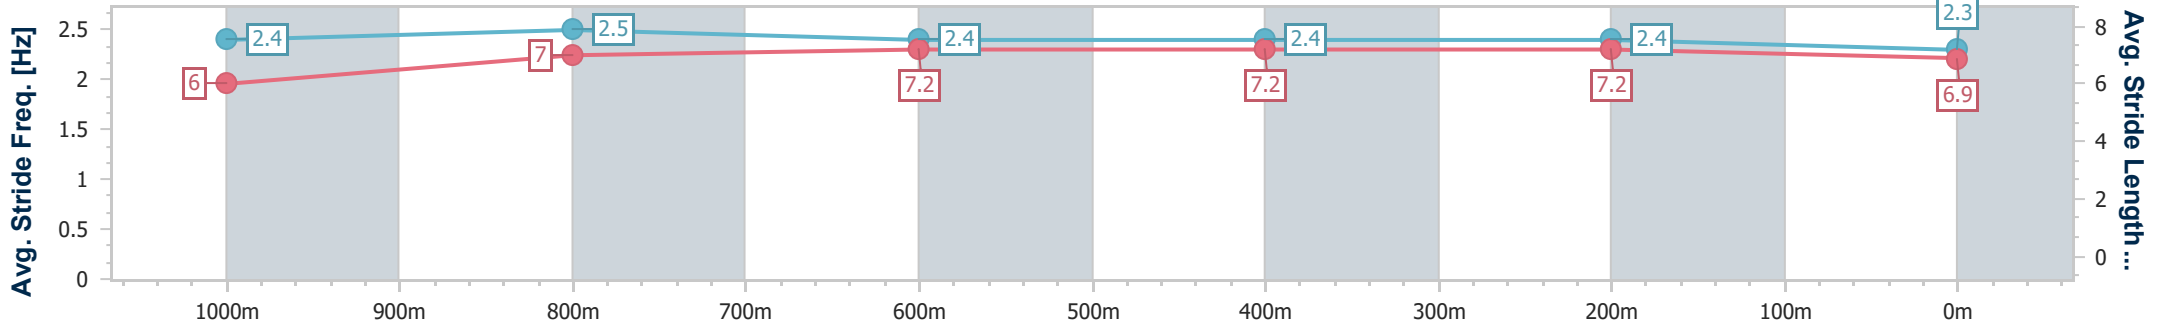

Horse/Jockey Name	King Charles
Final Rank	10
Fastest Section Time (Section)	0:11.37 (1000m)
Top Speed [km/h] (Section)	65.0 (Overall)
Race State	Finished

Sunshine Coast QLD Professional
Race 8: CASCADE ADULT BEVERAGES BENCHMARK 62
Handicap - 1200m

04 August 2024 - 17:00

Track Rating: Good 4, Weather: Fine, Rail Position: +8m Entire

Section	Overall	1000m	800m	600m	400m	200m
Section Times	1:12.67 [10] (0:13.79)	0:58.88 [6] (0:11.37)	0:47.51 [6] (0:11.81)	0:35.70 [7] (0:11.79)	0:23.91 [8] (0:11.42)	0:12.49 [8] (0:12.49)
Average Speed [km/h]	52.3	63.7	61.7	61.6	63.0	57.8
Top Speed [km/h]	65.0	64.9	63.8	64.6	64.6	60.6
Avg. Dist. to Rail [m]	7.2	3.5	1.8	1.5	4.7	3.9
Avg. Stride Freq. [Hz]	2.4	2.5	2.4	2.4	2.4	2.3
Avg. Stride Length [m]	6.0	7.0	7.2	7.2	7.2	6.9

- [ ] Ranking at each section and finish
- -.-.- No data available at this section
- NA No data available