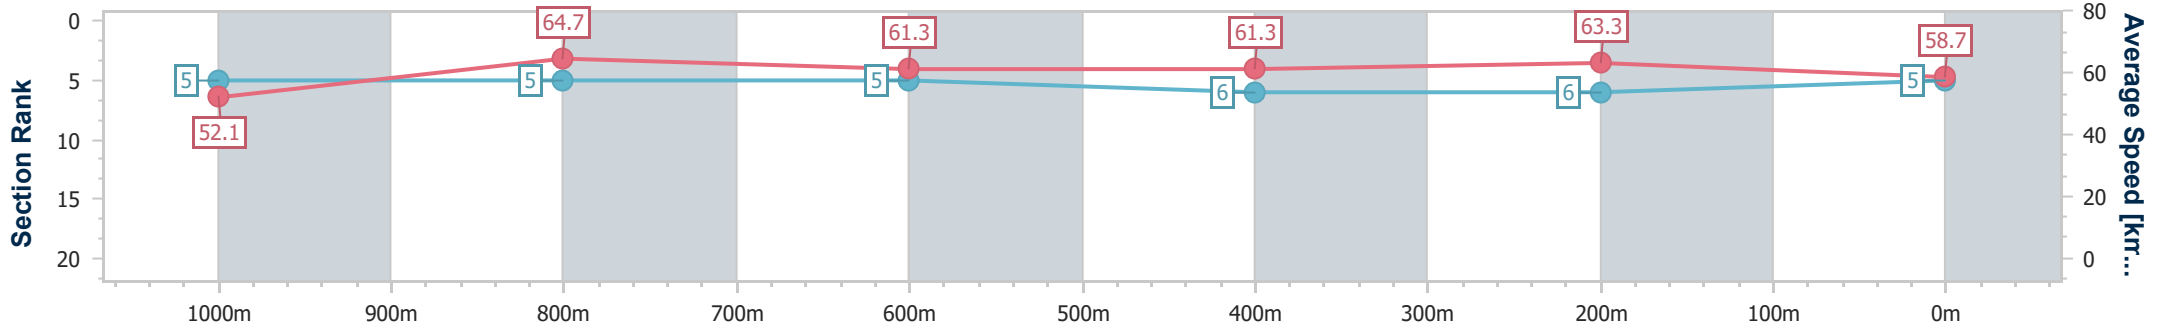

Horse/Jockey Name	He's Essential
Final Rank	5
Fastest Section Time (Section)	0:11.23 (1000m)
Top Speed [km/h] (Section)	65.9 (1000m)
Race State	Finished

Sunshine Coast QLD Professional
Race 8: CASCADE ADULT BEVERAGES BENCHMARK 62
Handicap - 1200m

04 August 2024 - 17:00

Track Rating: Good 4, Weather: Fine, Rail Position: +8m Entire

Section	Overall	1000m	800m	600m	400m	200m
Section Times	1:12.18 [5] (0:13.78)	0:58.40 [5] (0:11.23)	0:47.17 [5] (0:11.80)	0:35.37 [5] (0:11.75)	0:23.62 [6] (0:11.36)	0:12.26 [6] (0:12.26)
Average Speed [km/h]	52.1	64.7	61.3	61.3	63.3	58.7
Top Speed [km/h]	65.8	65.9	63.2	64.7	64.7	61.4
Avg. Dist. to Rail [m]	3.7	1.9	1.1	0.4	3.0	2.3
Avg. Stride Freq. [Hz]	2.3	2.5	2.3	2.3	2.4	2.3
Avg. Stride Length [m]	6.1	7.3	7.2	7.2	7.3	6.9

- [ ] Ranking at each section and finish
- -.-.- No data available at this section
- NA No data available