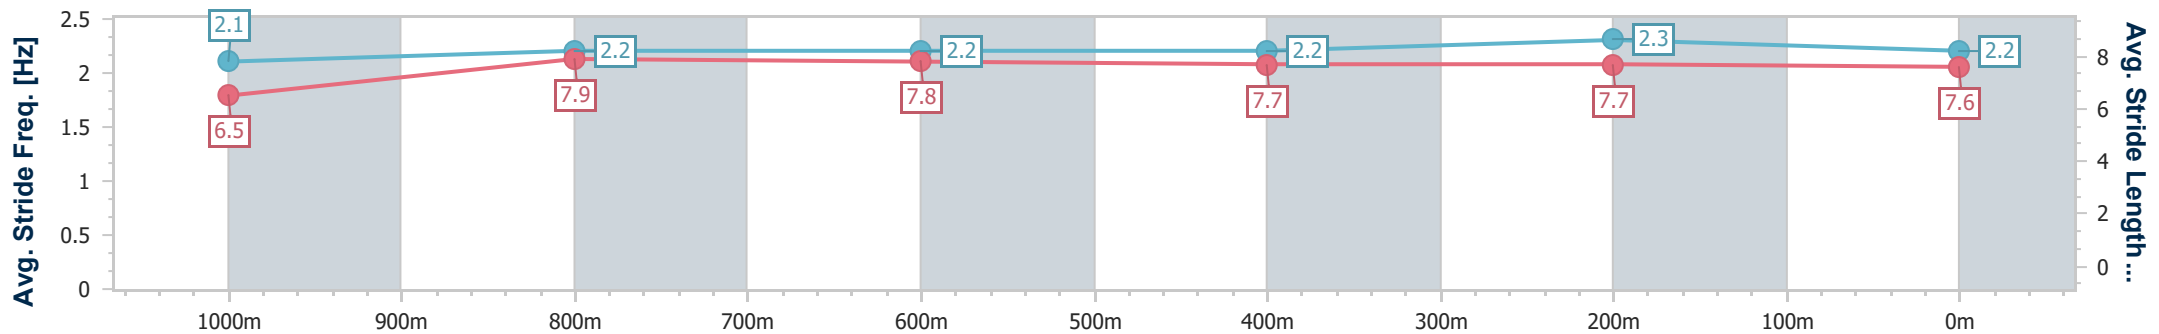

Horse/Jockey Name	Whiskey And Beer
Final Rank	8
Fastest Section Time (Section)	0:11.06 (400m)
Top Speed [km/h] (Section)	66.0 (400m)
Race State	Finished

Sunshine Coast QLD Professional
Race 8: CASCADE ADULT BEVERAGES BENCHMARK 62
Handicap - 1200m

04 August 2024 - 17:00

Track Rating: Good 4, Weather: Fine, Rail Position: +8m Entire

Section	Overall	1000m	800m	600m	400m	200m
Section Times	1:12.39 [8] (0:14.60)	0:57.79 [14] (0:11.42)	0:46.37 [14] (0:11.54)	0:34.83 [14] (0:11.83)	0:23.00 [14] (0:11.06)	0:11.94 [13] (0:11.94)
Average Speed [km/h]	49.3	63.7	63.3	62.2	65.3	60.2
Top Speed [km/h]	63.4	64.1	65.4	64.8	66.0	64.0
Avg. Dist. to Rail [m]	8.5	2.7	2.3	4.4	3.6	2.4
Avg. Stride Freq. [Hz]	2.1	2.2	2.2	2.2	2.3	2.2
Avg. Stride Length [m]	6.5	7.9	7.8	7.7	7.7	7.6

- [ ] Ranking at each section and finish
- -.-.- No data available at this section
- NA No data available