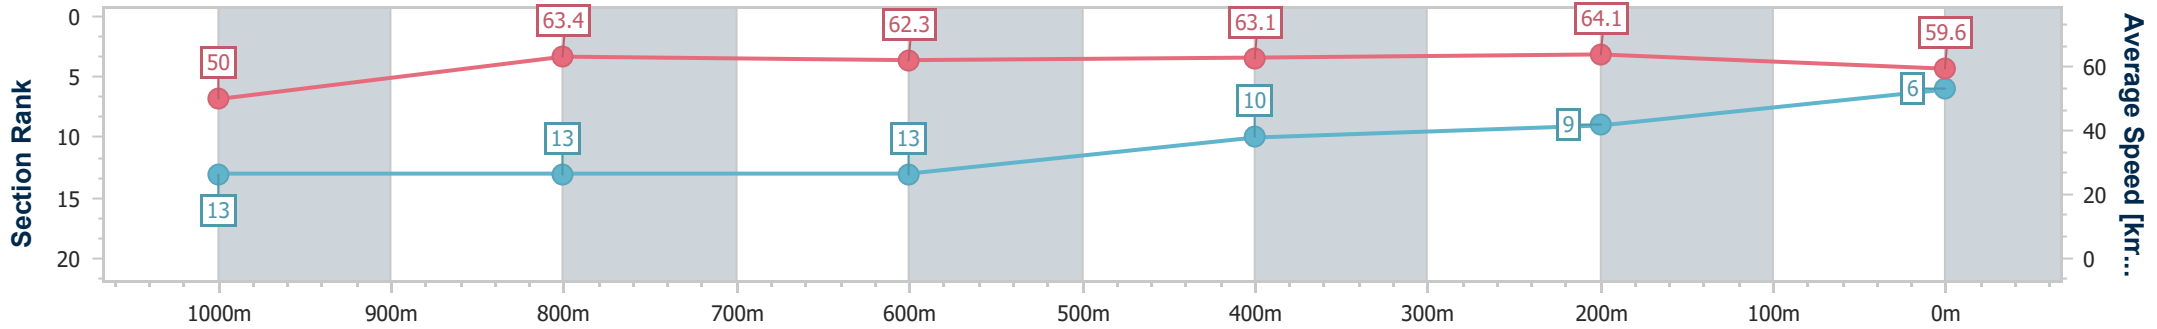

Horse/Jockey Name	Echo Hunter
Final Rank	6
Fastest Section Time (Section)	0:11.24 (400m)
Top Speed [km/h] (Section)	65.0 (400m)
Race State	Finished

Sunshine Coast QLD Professional
Race 8: CASCADE ADULT BEVERAGES BENCHMARK 62
Handicap - 1200m

04 August 2024 - 17:00

Track Rating: Good 4, Weather: Fine, Rail Position: +8m Entire

Section	Overall	1000m	800m	600m	400m	200m
Section Times	1:12.32 [6] (0:14.46)	0:57.86 [13] (0:11.40)	0:46.46 [13] (0:11.65)	0:34.81 [13] (0:11.50)	0:23.31 [10] (0:11.24)	0:12.07 [9] (0:12.07)
Average Speed [km/h]	50.0	63.4	62.3	63.1	64.1	59.6
Top Speed [km/h]	63.6	64.3	63.3	64.6	65.0	62.2
Avg. Dist. to Rail [m]	6.1	1.9	1.2	1.5	6.0	4.8
Avg. Stride Freq. [Hz]	2.2	2.3	2.3	2.3	2.3	2.2
Avg. Stride Length [m]	6.3	7.6	7.7	7.7	7.6	7.4

- [ ] Ranking at each section and finish
- -.-.- No data available at this section
- NA No data available