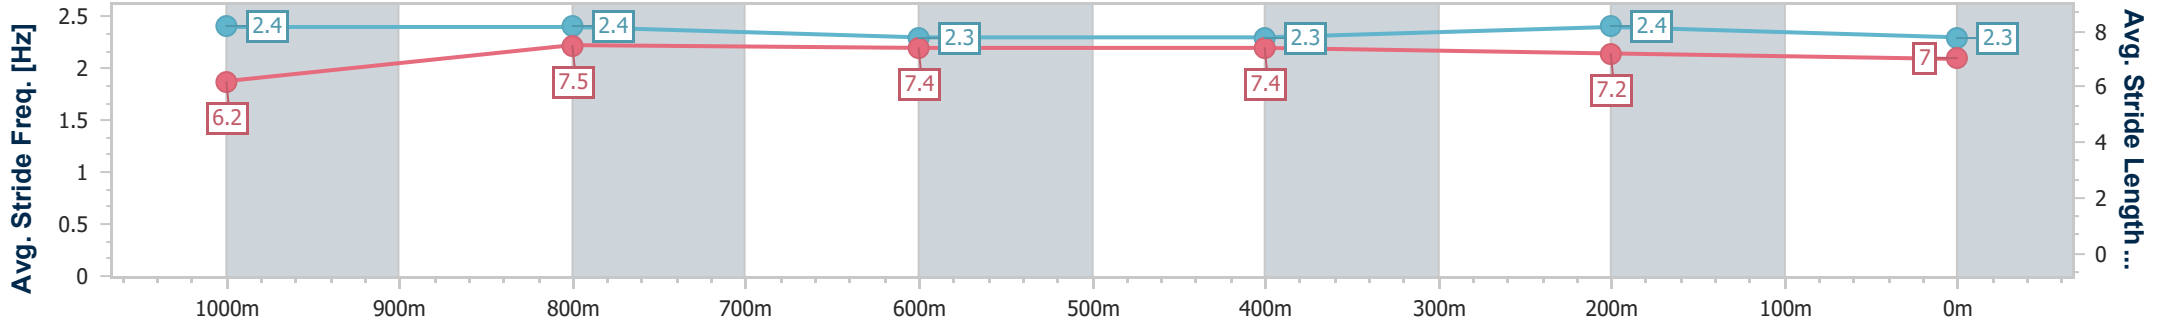

Horse/Jockey Name	March As One
Final Rank	3
Fastest Section Time (Section)	0:11.07 (1000m)
Top Speed [km/h] (Section)	67.5 (Overall)
Race State	Finished

Sunshine Coast QLD Professional
Race 8: CASCADE ADULT BEVERAGES BENCHMARK 62
Handicap - 1200m

04 August 2024 - 17:00

Track Rating: Good 4, Weather: Fine, Rail Position: +8m Entire

Section	Overall	1000m	800m	600m	400m	200m
Section Times	1:12.00 [3] (0:13.42)	0:58.58 [1] (0:11.07)	0:47.51 [1] (0:11.95)	0:35.56 [2] (0:11.76)	0:23.80 [2] (0:11.44)	0:12.36 [4] (0:12.36)
Average Speed [km/h]	53.9	65.3	61.0	61.6	63.1	58.2
Top Speed [km/h]	67.5	66.6	64.0	63.4	64.6	61.0
Avg. Dist. to Rail [m]	11.8	3.3	1.9	1.3	5.1	5.2
Avg. Stride Freq. [Hz]	2.4	2.4	2.3	2.3	2.4	2.3
Avg. Stride Length [m]	6.2	7.5	7.4	7.4	7.2	7.0

- [ ] Ranking at each section and finish
- -.-.- No data available at this section
- NA No data available