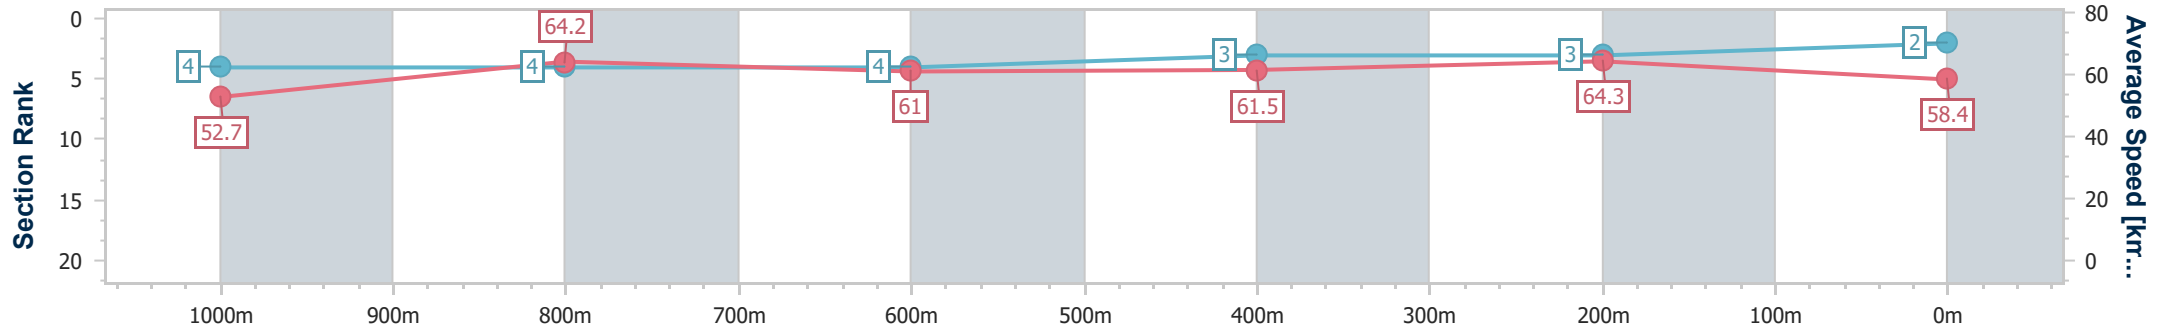

Horse/Jockey Name	Limero
Final Rank	2
Fastest Section Time (Section)	0:11.22 (400m)
Top Speed [km/h] (Section)	66.8 (Overall)
Race State	Finished

Sunshine Coast QLD Professional
Race 8: CASCADE ADULT BEVERAGES BENCHMARK 62
Handicap - 1200m

04 August 2024 - 17:00

Track Rating: Good 4, Weather: Fine, Rail Position: +8m Entire

Section	Overall	1000m	800m	600m	400m	200m
Section Times	1:11.88 [2] (0:13.72)	0:58.16 [4] (0:11.26)	0:46.90 [4] (0:11.75)	0:35.15 [4] (0:11.64)	0:23.51 [3] (0:11.22)	0:12.29 [3] (0:12.29)
Average Speed [km/h]	52.7	64.2	61.0	61.5	64.3	58.4
Top Speed [km/h]	66.8	65.3	63.3	63.4	65.4	63.0
Avg. Dist. to Rail [m]	6.2	2.5	0.7	1.2	2.5	2.3
Avg. Stride Freq. [Hz]	2.2	2.1	2.1	2.2	2.2	2.1
Avg. Stride Length [m]	6.5	8.3	7.9	8.0	8.1	7.7

- [ ] Ranking at each section and finish
- -.-.- No data available at this section
- NA No data available