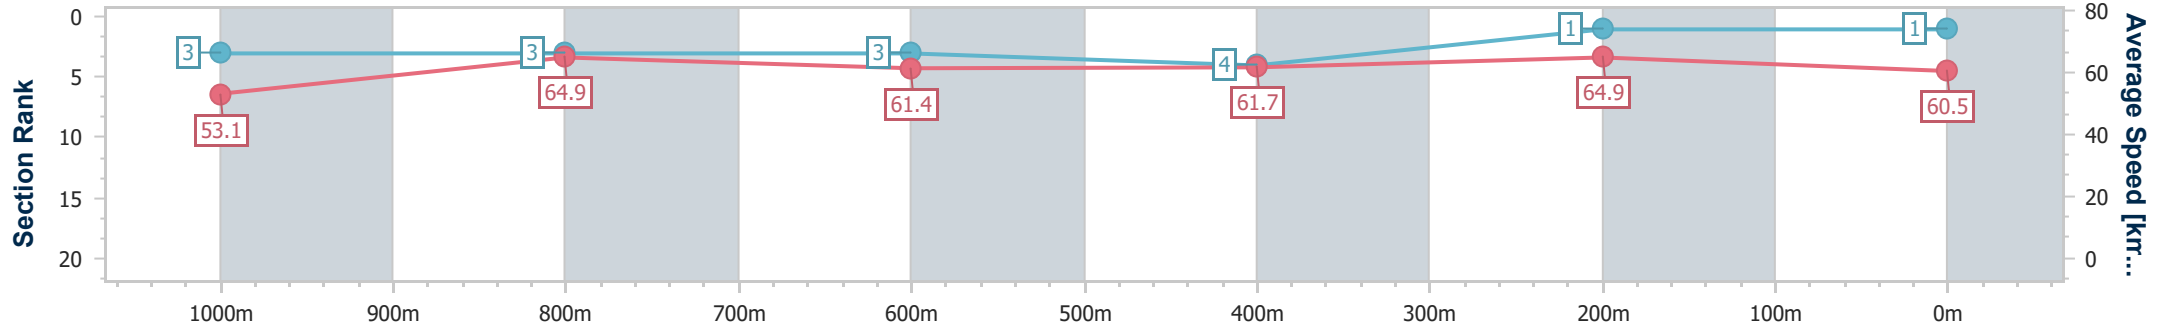

Horse/Jockey Name	I Am Artie
Final Rank	1
Fastest Section Time (Section)	0:11.13 (400m)
Top Speed [km/h] (Section)	67.3 (1000m)
Race State	Finished

Sunshine Coast QLD Professional
Race 8: CASCADE ADULT BEVERAGES BENCHMARK 62
Handicap - 1200m

04 August 2024 - 17:00

Track Rating: Good 4, Weather: Fine, Rail Position: +8m Entire

Section	Overall	1000m	800m	600m	400m	200m
Section Times	1:11.44 [1] (0:13.58)	0:57.86 [3] (0:11.17)	0:46.69 [3] (0:11.93)	0:34.76 [3] (0:11.73)	0:23.03 [4] (0:11.13)	0:11.90 [1] (0:11.90)
Average Speed [km/h]	53.1	64.9	61.4	61.7	64.9	60.5
Top Speed [km/h]	67.0	67.3	63.1	64.4	65.9	63.5
Avg. Dist. to Rail [m]	10.4	3.5	2.4	1.7	5.0	3.8
Avg. Stride Freq. [Hz]	2.3	2.3	2.2	2.2	2.3	2.2
Avg. Stride Length [m]	6.3	7.8	7.6	7.7	7.8	7.6

- [ ] Ranking at each section and finish
- -.-.- No data available at this section
- NA No data available