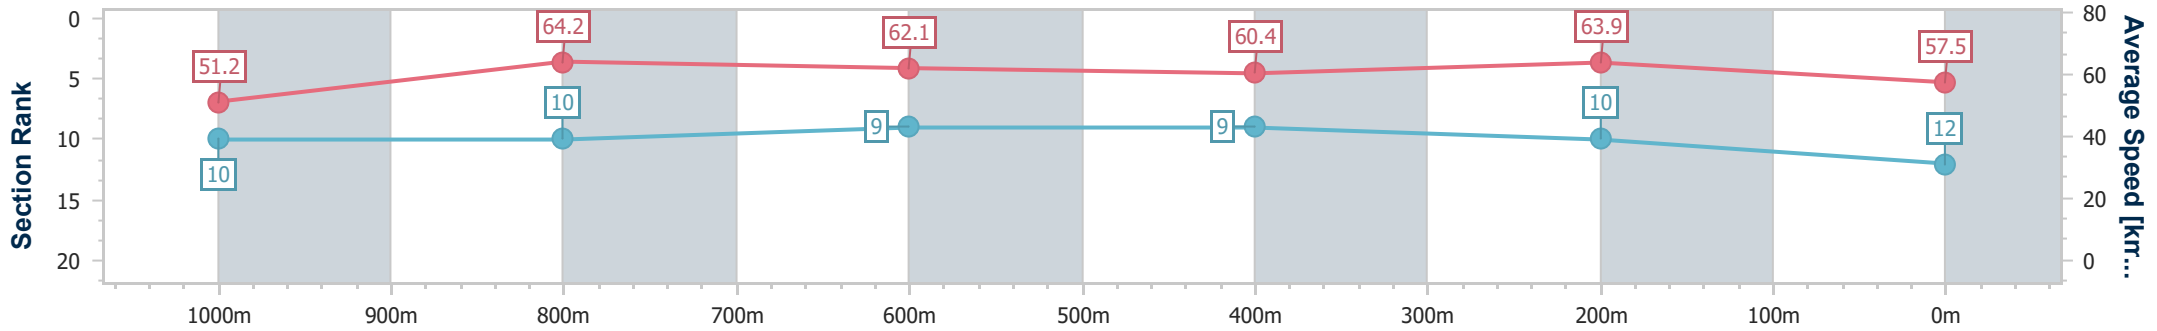

- [] Ranking at each section and finish
- .-.- No data available at this section
- NA No data available

Horse/Jockey Name	That's All Good
Final Rank	12
Fastest Section Time (Section)	0:11.26 (1000m)
Top Speed [km/h] (Section)	66.9 (1000m)
Race State	Finished

Sunshine Coast QLD Professional
 Race 8: CASCADE ADULT BEVERAGES BENCHMARK 62
 Handicap - 1200m

04 August 2024 - 17:00

Track Rating: Good 4, Weather: Fine, Rail Position: +8m Entire

Section	Overall	1000m	800m	600m	400m	200m
Section Times	1:12.75 [12] (0:14.08)	0:58.67 [10] (0:11.26)	0:47.41 [10] (0:11.69)	0:35.72 [9] (0:11.95)	0:23.77 [9] (0:11.28)	0:12.49 [10] (0:12.49)
Average Speed [km/h]	51.2	64.2	62.1	60.4	63.9	57.5
Top Speed [km/h]	66.0	66.9	62.7	63.6	64.6	61.6
Avg. Dist. to Rail [m]	2.5	1.8	1.3	0.5	1.2	0.6
Avg. Stride Freq. [Hz]	2.3	2.4	2.4	2.4	2.5	2.4
Avg. Stride Length [m]	6.0	7.2	7.2	7.1	7.2	6.8