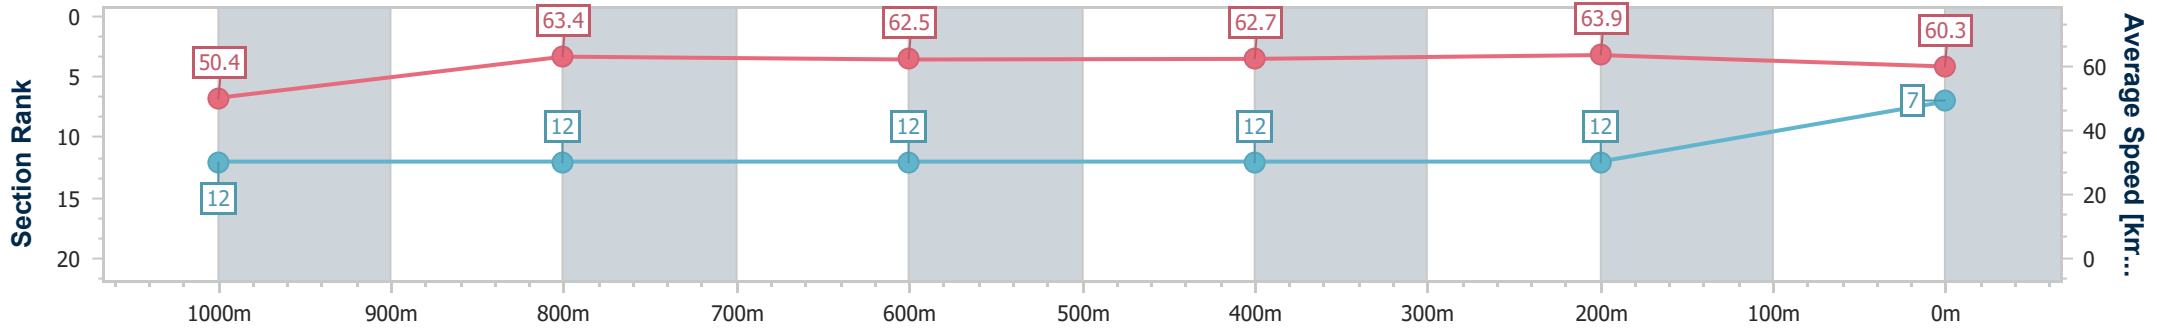

Horse/Jockey Name	Ultimate Outcome
Final Rank	7
Fastest Section Time (Section)	0:11.26 (400m)
Top Speed [km/h] (Section)	65.3 (1000m)
Race State	Finished

Sunshine Coast QLD Professional
Race 8: CASCADE ADULT BEVERAGES BENCHMARK 62
Handicap - 1200m

04 August 2024 - 17:00

Track Rating: Good 4, Weather: Fine, Rail Position: +8m Entire

Section	Overall	1000m	800m	600m	400m	200m
Section Times	1:12.36 [7] (0:14.28)	0:58.08 [12] (0:11.47)	0:46.61 [12] (0:11.66)	0:34.95 [12] (0:11.76)	0:23.19 [12] (0:11.26)	0:11.93 [12] (0:11.93)
Average Speed [km/h]	50.4	63.4	62.5	62.7	63.9	60.3
Top Speed [km/h]	62.4	65.3	64.0	63.8	64.8	63.0
Avg. Dist. to Rail [m]	7.9	2.9	2.2	4.0	7.2	8.3
Avg. Stride Freq. [Hz]	2.2	2.2	2.2	2.3	2.3	2.2
Avg. Stride Length [m]	6.4	7.9	7.8	7.7	7.8	7.5

- [ ] Ranking at each section and finish
- -.-.- No data available at this section
- NA No data available