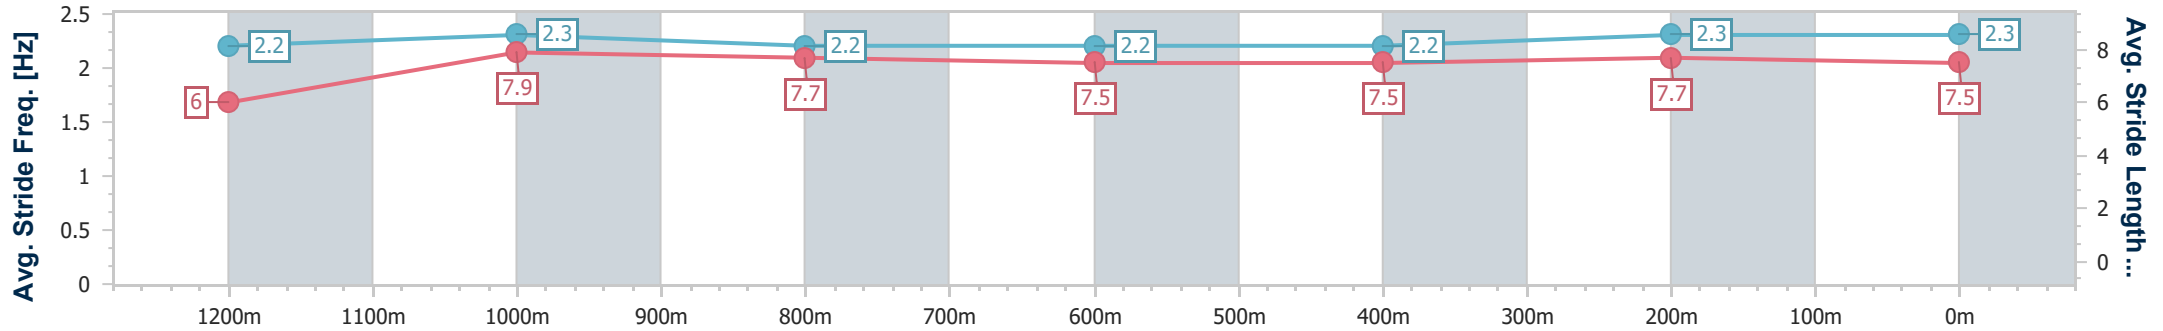

- [] Ranking at each section and finish
- .-.- No data available at this section
- NA No data available

Horse/Jockey Name	Colleagues
Final Rank	9
Fastest Section Time (Section)	0:11.11 (1200m)
Top Speed [km/h] (Section)	66.1 (400m)
Race State	Finished

Doomben QLD Professional
Race 8: LADBROKES YARD COMMENTS Class 5 Handicap - 1350m

07 August 2024 - 16:39

Track Rating: Soft 5, Weather: Overcast, Rail Position: +7m Entire

BRISBANE RACING CLUB

Section	Overall	1200m	1000m	800m	600m	400m	200m
Section Times	1:20.69 [9] (0:11.46)	1:09.23 [10] (0:11.11)	0:58.12 [10] (0:11.57)	0:46.55 [10] (0:11.98)	0:34.57 [9] (0:11.70)	0:22.87 [10] (0:11.21)	0:11.66 [10] (0:11.66)
Average Speed [km/h]	47.2	64.8	62.4	59.9	61.0	63.9	61.6
Top Speed [km/h]	63.5	65.5	64.8	60.5	62.1	66.1	65.2
Avg. Dist. to Rail [m]	3.3	0.9	1.0	0.6	1.9	1.6	1.8
Avg. Stride Freq. [Hz]	2.2	2.3	2.2	2.2	2.2	2.3	2.3
Avg. Stride Length [m]	6.0	7.9	7.7	7.5	7.5	7.7	7.5

- [] Ranking at each section and finish
- .-.- No data available at this section
- NA No data available

Horse/Jockey Name	Dwindling Spirit
Final Rank	10
Fastest Section Time (Section)	0:11.01 (Overall)
Top Speed [km/h] (Section)	66.4 (1200m)
Race State	Finished