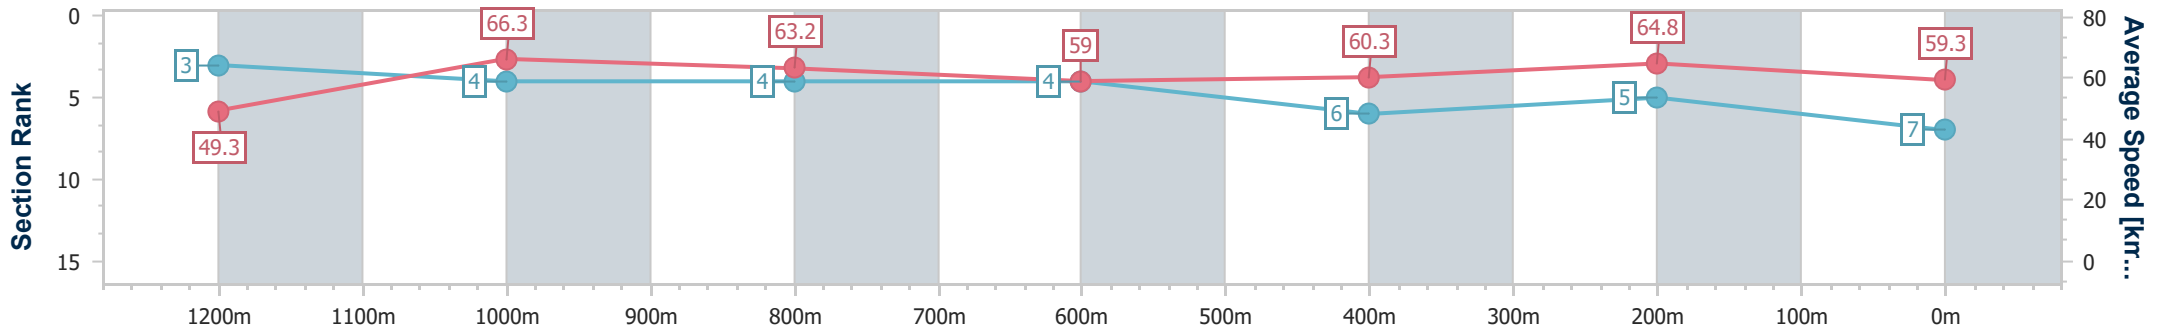

Doomben QLD Professional
Race 8: LADBROKES YARD COMMENTS Class 5 Handicap - 1350m

07 August 2024 - 16:39

Track Rating: Soft 5, Weather: Overcast, Rail Position: +7m Entire

BRISBANE
RACING CLUB

Section	Overall	1200m	1000m	800m	600m	400m	200m
Section Times	1:20.56 [7] (0:10.97)	1:09.59 [3] (0:10.83)	0:58.76 [4] (0:11.49)	0:47.27 [4] (0:12.24)	0:35.03 [4] (0:11.85)	0:23.18 [6] (0:11.08)	0:12.10 [5] (0:12.10)
Average Speed [km/h]	49.3	66.3	63.2	59.0	60.3	64.8	59.3
Top Speed [km/h]	65.6	67.4	65.5	60.4	63.6	66.4	62.7
Avg. Dist. to Rail [m]	1.3	0.4	1.2	0.7	1.4	0.9	0.6
Avg. Stride Freq. [Hz]	2.1	2.3	2.2	2.1	2.1	2.2	2.1
Avg. Stride Length [m]	6.5	8.1	8.1	7.9	7.8	8.1	7.7