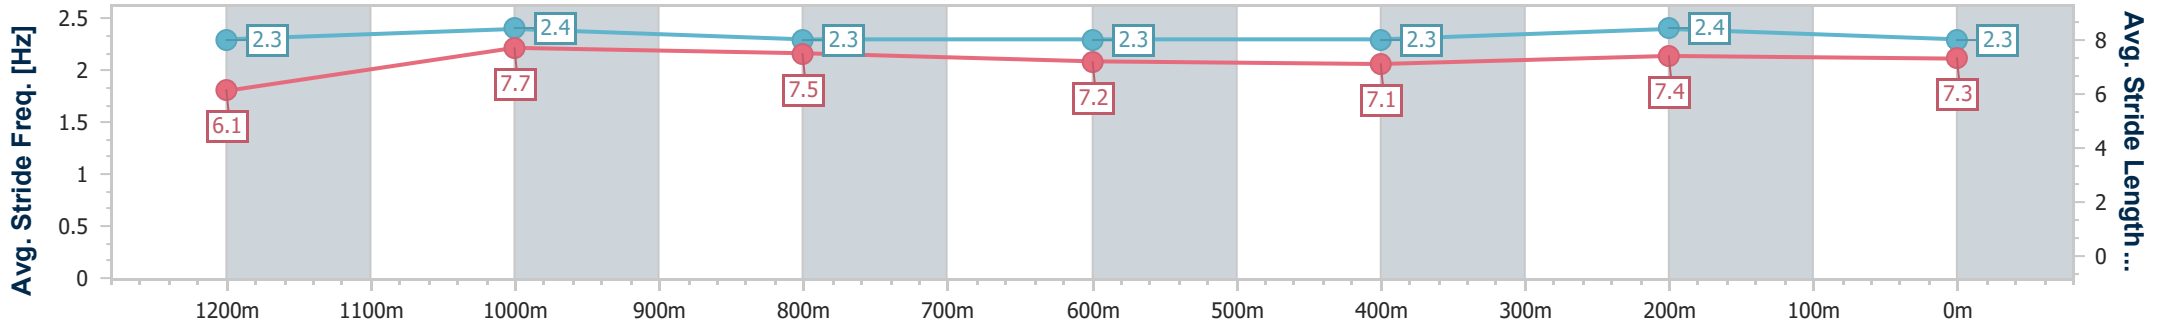

Doomben QLD Professional
Race 8: LADBROKES YARD COMMENTS Class 5 Handicap - 1350m

07 August 2024 - 16:39

Track Rating: Soft 5, Weather: Overcast, Rail Position: +7m Entire

BRISBANE RACING CLUB

Section	Overall	1200m	1000m	800m	600m	400m	200m
Section Times	1:20.22 [3] (0:10.79)	1:09.43 [1] (0:10.73)	0:58.70 [1] (0:11.48)	0:47.22 [1] (0:12.12)	0:35.10 [1] (0:11.84)	0:23.26 [1] (0:11.25)	0:12.01 [1] (0:12.01)
Average Speed [km/h]	50.1	67.1	62.9	59.2	60.1	63.6	60.1
Top Speed [km/h]	67.0	68.9	65.3	60.3	61.8	65.0	63.4
Avg. Dist. to Rail [m]	7.3	2.4	0.4	0.6	2.0	1.8	0.4
Avg. Stride Freq. [Hz]	2.3	2.4	2.3	2.3	2.3	2.4	2.3
Avg. Stride Length [m]	6.1	7.7	7.5	7.2	7.1	7.4	7.3

- [] Ranking at each section and finish
- .-.- No data available at this section
- NA No data available

Horse/Jockey Name	Lubrication
Final Rank	4
Fastest Section Time (Section)	0:11.02 (400m)
Top Speed [km/h] (Section)	66.7 (400m)
Race State	Finished