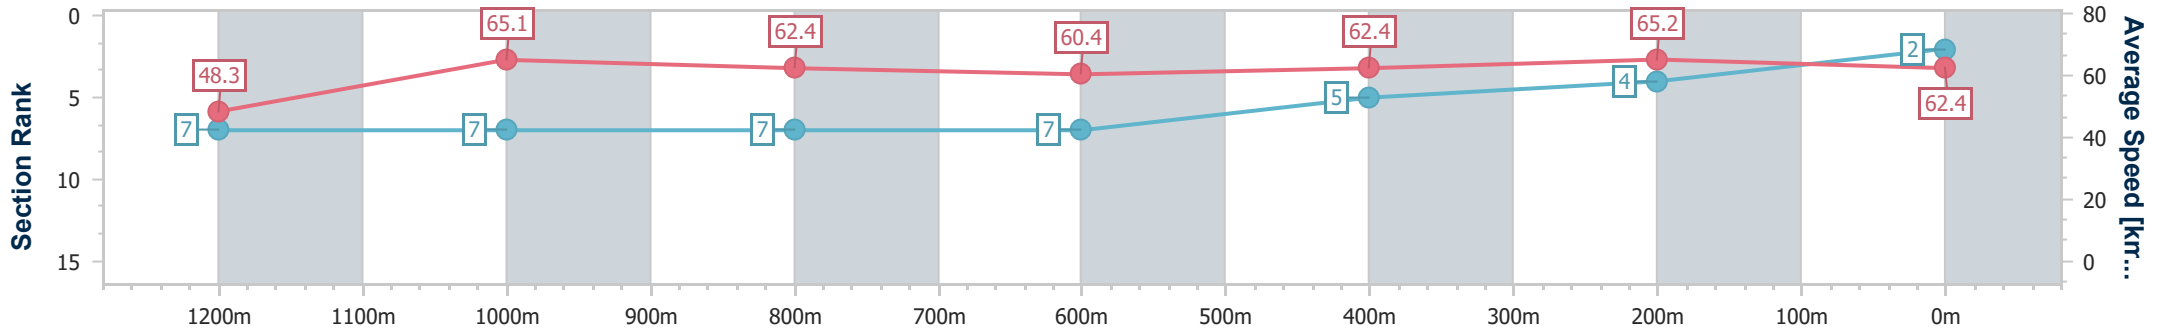

Doomben QLD Professional
Race 8: LADBROKES YARD COMMENTS Class 5 Handicap - 1350m

07 August 2024 - 16:39

Track Rating: Soft 5, Weather: Overcast, Rail Position: +7m Entire

BRISBANE
RACING CLUB

Section	Overall	1200m	1000m	800m	600m	400m	200m
Section Times	1:19.95 [2] (0:11.15)	1:08.80 [7] (0:11.10)	0:57.70 [7] (0:11.58)	0:46.12 [7] (0:11.95)	0:34.17 [7] (0:11.57)	0:22.60 [5] (0:11.06)	0:11.54 [4] (0:11.54)
Average Speed [km/h]	48.3	65.1	62.4	60.4	62.4	65.2	62.4
Top Speed [km/h]	66.6	66.2	64.4	61.2	64.6	66.7	65.5
Avg. Dist. to Rail [m]	7.5	1.6	1.1	0.9	0.6	2.7	4.7
Avg. Stride Freq. [Hz]	2.2	2.4	2.3	2.3	2.3	2.4	2.4
Avg. Stride Length [m]	6.1	7.7	7.5	7.3	7.4	7.5	7.3