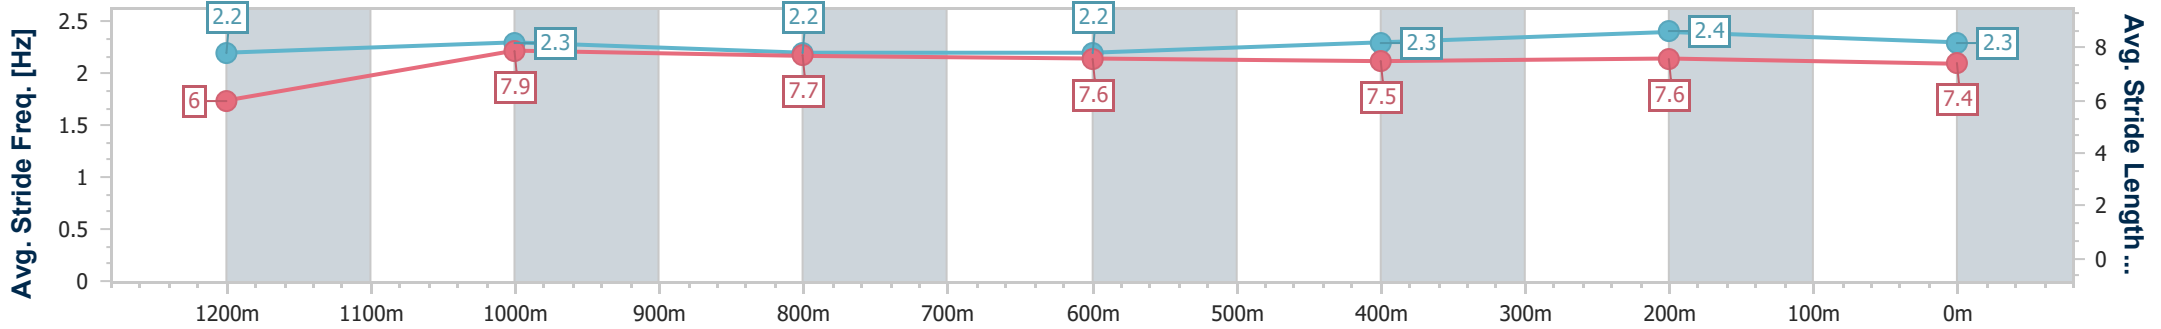

07 August 2024 - 16:39

Track Rating: Soft 5, Weather: Overcast, Rail Position: +7m Entire

BRISBANE RACING CLUB

Section	Overall	1200m	1000m	800m	600m	400m	200m
Section Times	1:19.90 [1] (0:11.02)	1:08.88 [5] (0:11.13)	0:57.75 [6] (0:11.56)	0:46.19 [6] (0:11.99)	0:34.20 [6] (0:11.63)	0:22.57 [4] (0:11.03)	0:11.54 [3] (0:11.54)
Average Speed [km/h]	49.1	64.8	62.5	60.3	61.6	65.2	62.4
Top Speed [km/h]	65.9	66.5	64.8	61.4	63.4	67.7	67.5
Avg. Dist. to Rail [m]	9.2	2.4	1.7	0.5	0.5	1.6	1.8
Avg. Stride Freq. [Hz]	2.2	2.3	2.2	2.2	2.3	2.4	2.3
Avg. Stride Length [m]	6.0	7.9	7.7	7.6	7.5	7.6	7.4