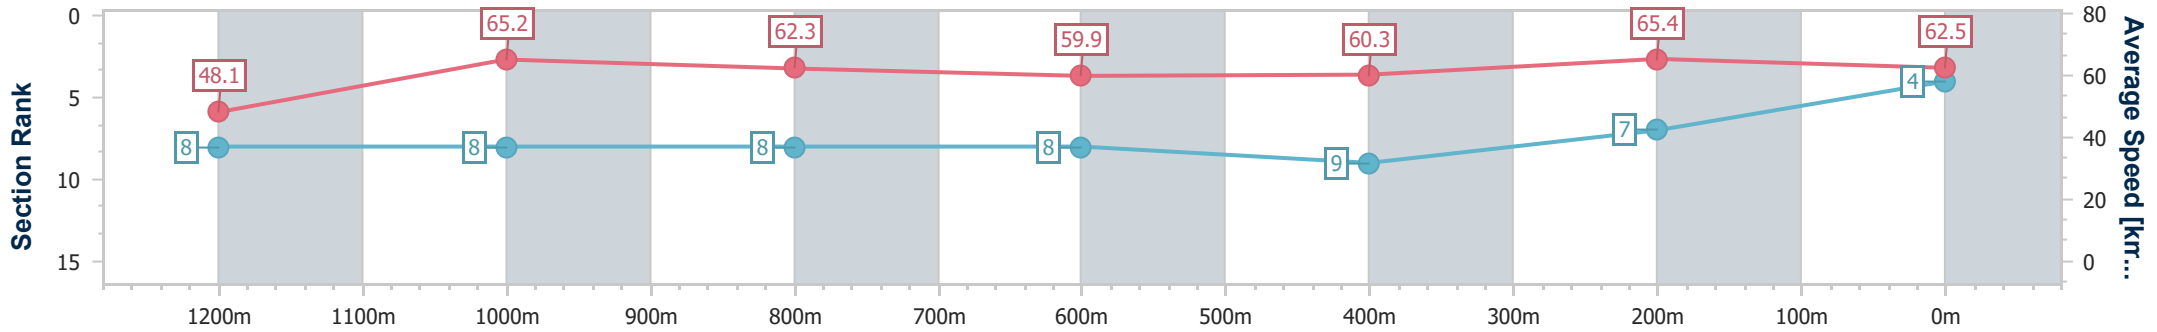

Doomben QLD Professional
Race 8: LADBROKES YARD COMMENTS Class 5 Handicap - 1350m

07 August 2024 - 16:39

Track Rating: Soft 5, Weather: Overcast, Rail Position: +7m Entire

BRISBANE
RACING CLUB

Section	Overall	1200m	1000m	800m	600m	400m	200m
Section Times	1:20.32 [4] (0:11.24)	1:09.08 [8] (0:11.04)	0:58.04 [8] (0:11.57)	0:46.47 [8] (0:12.02)	0:34.45 [8] (0:11.90)	0:22.55 [9] (0:11.02)	0:11.53 [7] (0:11.53)
Average Speed [km/h]	48.1	65.2	62.3	59.9	60.3	65.4	62.5
Top Speed [km/h]	66.2	66.7	64.4	61.1	62.8	66.7	65.3
Avg. Dist. to Rail [m]	2.0	0.2	0.2	0.3	0.7	1.6	2.4
Avg. Stride Freq. [Hz]	2.2	2.3	2.3	2.3	2.2	2.3	2.3
Avg. Stride Length [m]	5.9	7.8	7.5	7.4	7.5	7.8	7.6