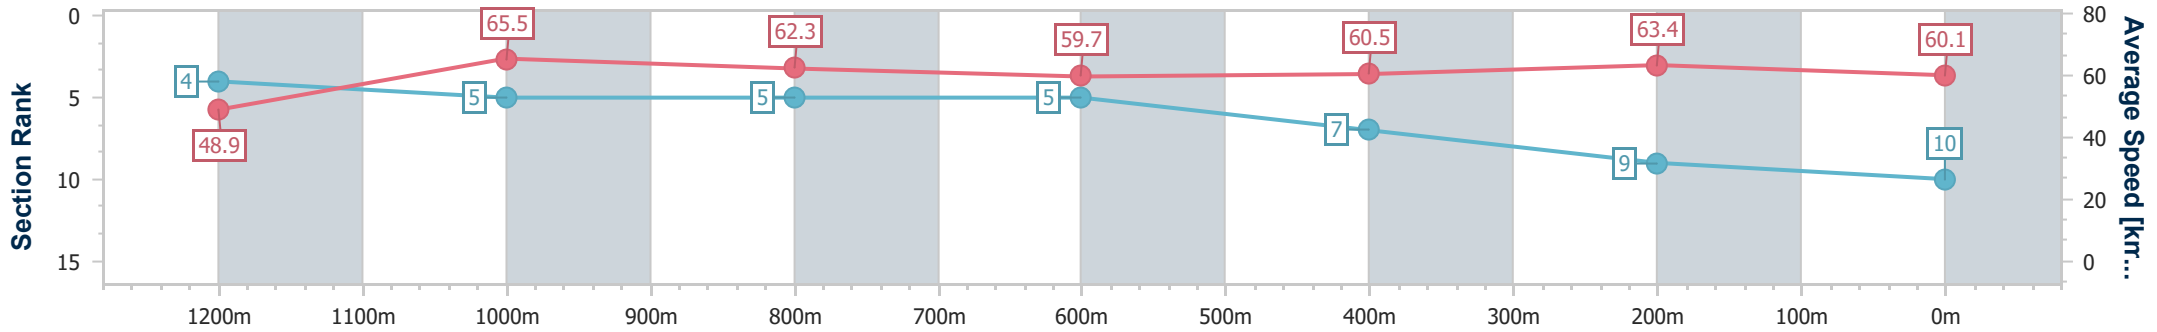

- [] Ranking at each section and finish
- .-.- No data available at this section
- NA No data available

Horse/Jockey Name	Dwindling Spirit
Final Rank	10
Fastest Section Time (Section)	0:11.01 (Overall)
Top Speed [km/h] (Section)	66.4 (1200m)
Race State	Finished

Doomben QLD Professional
 Race 8: LADBROKES YARD COMMENTS Class 5 Handicap - 1350m

07 August 2024 - 16:39

Track Rating: Soft 5, Weather: Overcast, Rail Position: +7m Entire

BRISBANE RACING CLUB

Section	Overall	1200m	1000m	800m	600m	400m	200m
Section Times	1:20.76 [10] (0:11.01)	1:09.75 [4] (0:11.02)	0:58.73 [5] (0:11.58)	0:47.15 [5] (0:12.05)	0:35.10 [5] (0:11.83)	0:23.27 [7] (0:11.31)	0:11.96 [9] (0:11.96)
Average Speed [km/h]	48.9	65.5	62.3	59.7	60.5	63.4	60.1
Top Speed [km/h]	65.1	66.4	64.3	61.1	62.0	64.5	63.6
Avg. Dist. to Rail [m]	2.9	0.8	0.5	0.2	1.1	1.0	0.5
Avg. Stride Freq. [Hz]	2.2	2.4	2.3	2.3	2.3	2.3	2.3
Avg. Stride Length [m]	6.1	7.5	7.4	7.4	7.3	7.6	7.3

- [] Ranking at each section and finish
- .-.- No data available at this section
- NA No data available

Horse/Jockey Name	Becamo
Final Rank	11
Fastest Section Time (Section)	0:10.84 (Overall)
Top Speed [km/h] (Section)	68.3 (1200m)
Race State	Finished