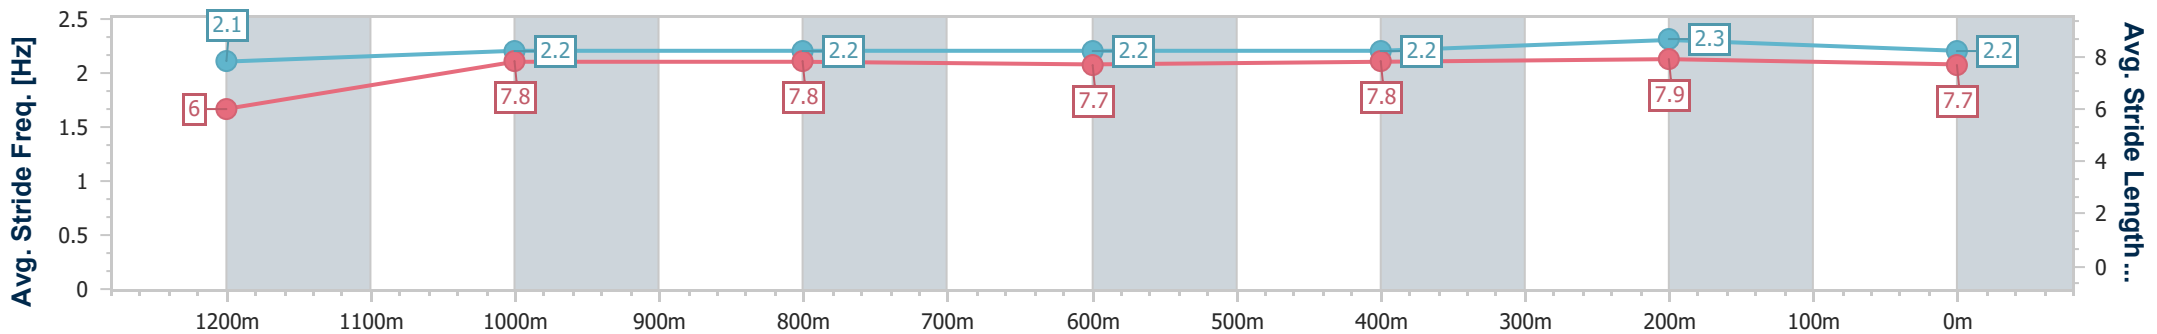

Doomben QLD Professional
Race 8: LADBROKES YARD COMMENTS Class 5 Handicap - 1350m

07 August 2024 - 16:39

Track Rating: Soft 5, Weather: Overcast, Rail Position: +7m Entire

BRISBANE
RACING CLUB

Section	Overall	1200m	1000m	800m	600m	400m	200m
Section Times	1:20.98 [12] (0:11.66)	1:09.32 [11] (0:11.16)	0:58.16 [12] (0:11.50)	0:46.66 [12] (0:12.01)	0:34.65 [11] (0:11.61)	0:23.04 [11] (0:11.11)	0:11.93 [11] (0:11.93)
Average Speed [km/h]	46.4	64.7	62.6	60.2	61.5	64.6	60.4
Top Speed [km/h]	63.9	64.9	64.7	60.6	63.6	65.6	63.9
Avg. Dist. to Rail [m]	4.4	0.7	0.6	0.3	0.9	1.3	0.5
Avg. Stride Freq. [Hz]	2.1	2.2	2.2	2.2	2.2	2.3	2.2
Avg. Stride Length [m]	6.0	7.8	7.8	7.7	7.8	7.9	7.7

- [] Ranking at each section and finish
- .-.- No data available at this section
- NA No data available