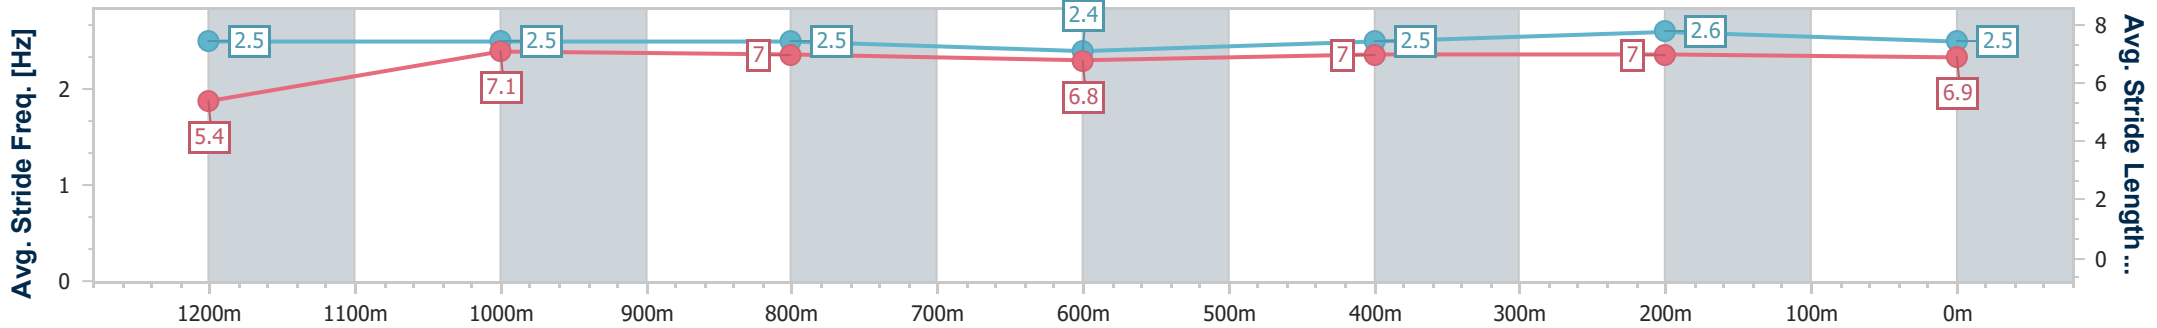

Doomben QLD Professional
Race 8: LADBROKES YARD COMMENTS Class 5 Handicap - 1350m

07 August 2024 - 16:39

Track Rating: Soft 5, Weather: Overcast, Rail Position: +7m Entire

BRISBANE
RACING CLUB

Section	Overall	1200m	1000m	800m	600m	400m	200m
Section Times	1:20.42 [6] (0:11.37)	1:09.05 [9] (0:11.16)	0:57.89 [9] (0:11.53)	0:46.36 [9] (0:12.13)	0:34.23 [10] (0:11.55)	0:22.68 [8] (0:11.05)	0:11.63 [8] (0:11.63)
Average Speed [km/h]	47.5	64.6	62.8	59.8	62.2	65.2	61.9
Top Speed [km/h]	64.4	65.5	64.7	61.3	63.0	66.9	64.9
Avg. Dist. to Rail [m]	5.4	2.0	1.8	1.6	0.9	2.5	4.6
Avg. Stride Freq. [Hz]	2.5	2.5	2.5	2.4	2.5	2.6	2.5
Avg. Stride Length [m]	5.4	7.1	7.0	6.8	7.0	7.0	6.9

- [] Ranking at each section and finish
- .-.- No data available at this section
- NA No data available

Horse/Jockey Name	Maid To Fit
Final Rank	7
Fastest Section Time (Section)	0:10.83 (1200m)
Top Speed [km/h] (Section)	67.4 (1200m)
Race State	Finished