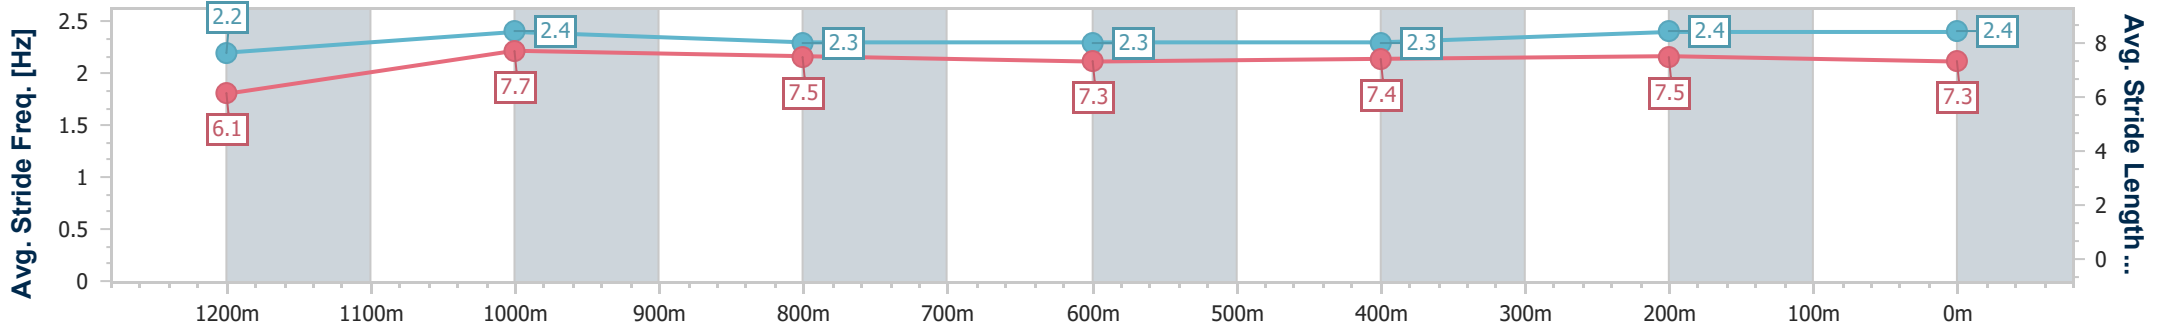

Doomben QLD Professional
Race 8: LADBROKES YARD COMMENTS Class 5 Handicap - 1350m

07 August 2024 - 16:39

Track Rating: Soft 5, Weather: Overcast, Rail Position: +7m Entire

BRISBANE
RACING CLUB

Section	Overall	1200m	1000m	800m	600m	400m	200m
Section Times	1:19.95 [2] (0:11.15)	1:08.80 [7] (0:11.10)	0:57.70 [7] (0:11.58)	0:46.12 [7] (0:11.95)	0:34.17 [7] (0:11.57)	0:22.60 [5] (0:11.06)	0:11.54 [4] (0:11.54)
Average Speed [km/h]	48.3	65.1	62.4	60.4	62.4	65.2	62.4
Top Speed [km/h]	66.6	66.2	64.4	61.2	64.6	66.7	65.5
Avg. Dist. to Rail [m]	7.5	1.6	1.1	0.9	0.6	2.7	4.7
Avg. Stride Freq. [Hz]	2.2	2.4	2.3	2.3	2.3	2.4	2.4
Avg. Stride Length [m]	6.1	7.7	7.5	7.3	7.4	7.5	7.3