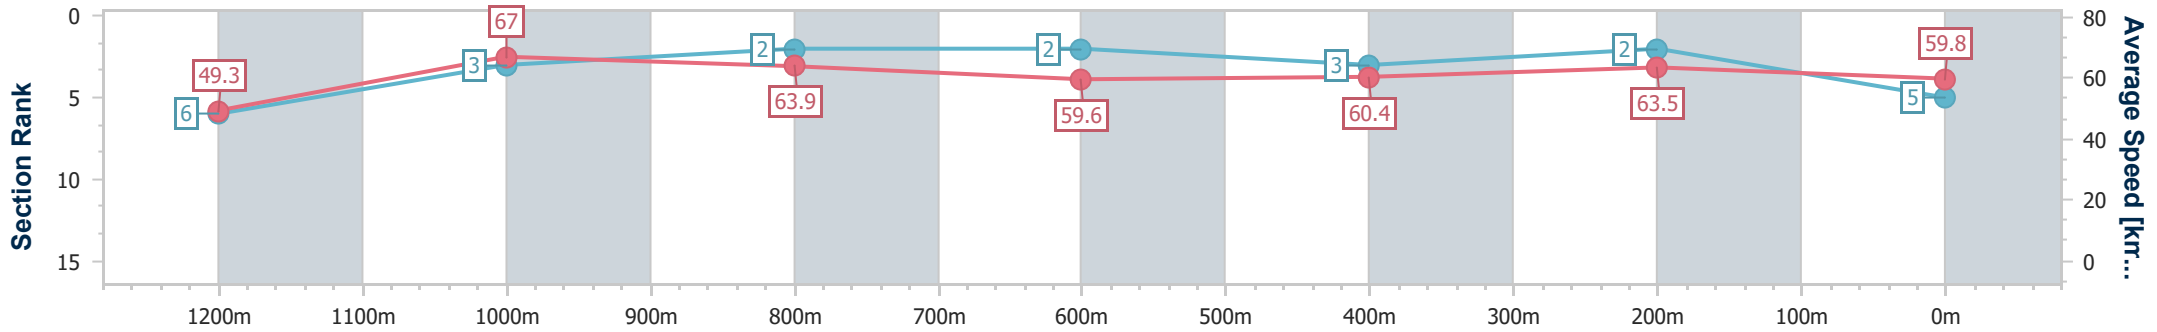

Doomben QLD Professional
Race 8: LADBROKES YARD COMMENTS Class 5 Handicap - 1350m

07 August 2024 - 16:39

Track Rating: Soft 5, Weather: Overcast, Rail Position: +7m Entire

BRISBANE
RACING CLUB

Section	Overall	1200m	1000m	800m	600m	400m	200m
Section Times	1:20.39 [5] (0:11.02)	1:09.37 [6] (0:10.74)	0:58.63 [3] (0:11.31)	0:47.32 [2] (0:12.12)	0:35.20 [2] (0:11.83)	0:23.37 [3] (0:11.28)	0:12.09 [2] (0:12.09)
Average Speed [km/h]	49.3	67.0	63.9	59.6	60.4	63.5	59.8
Top Speed [km/h]	66.2	67.9	66.9	60.5	62.1	65.1	62.8
Avg. Dist. to Rail [m]	11.0	4.3	2.4	0.4	1.2	0.8	1.0
Avg. Stride Freq. [Hz]	2.2	2.3	2.2	2.1	2.2	2.3	2.2
Avg. Stride Length [m]	6.1	8.0	8.0	7.7	7.6	7.8	7.6