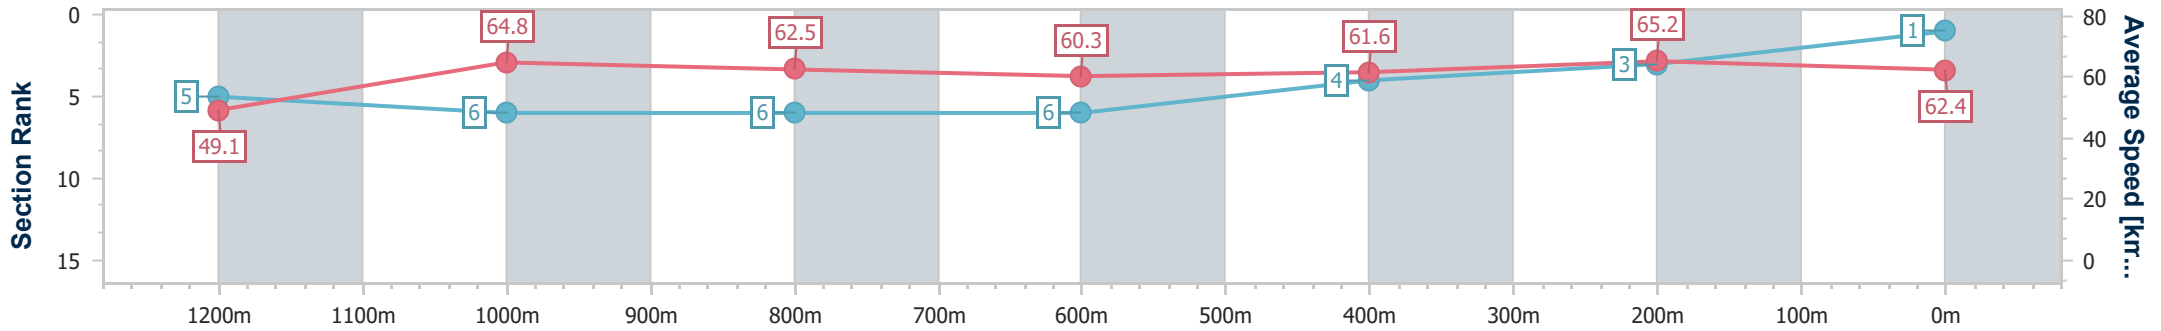

07 August 2024 - 16:39

Track Rating: Soft 5, Weather: Overcast, Rail Position: +7m Entire

BRISBANE RACING CLUB

Section	Overall	1200m	1000m	800m	600m	400m	200m
Section Times	1:19.90 [1] (0:11.02)	1:08.88 [5] (0:11.13)	0:57.75 [6] (0:11.56)	0:46.19 [6] (0:11.99)	0:34.20 [6] (0:11.63)	0:22.57 [4] (0:11.03)	0:11.54 [3] (0:11.54)
Average Speed [km/h]	49.1	64.8	62.5	60.3	61.6	65.2	62.4
Top Speed [km/h]	65.9	66.5	64.8	61.4	63.4	67.7	67.5
Avg. Dist. to Rail [m]	9.2	2.4	1.7	0.5	0.5	1.6	1.8
Avg. Stride Freq. [Hz]	2.2	2.3	2.2	2.2	2.3	2.4	2.3
Avg. Stride Length [m]	6.0	7.9	7.7	7.6	7.5	7.6	7.4