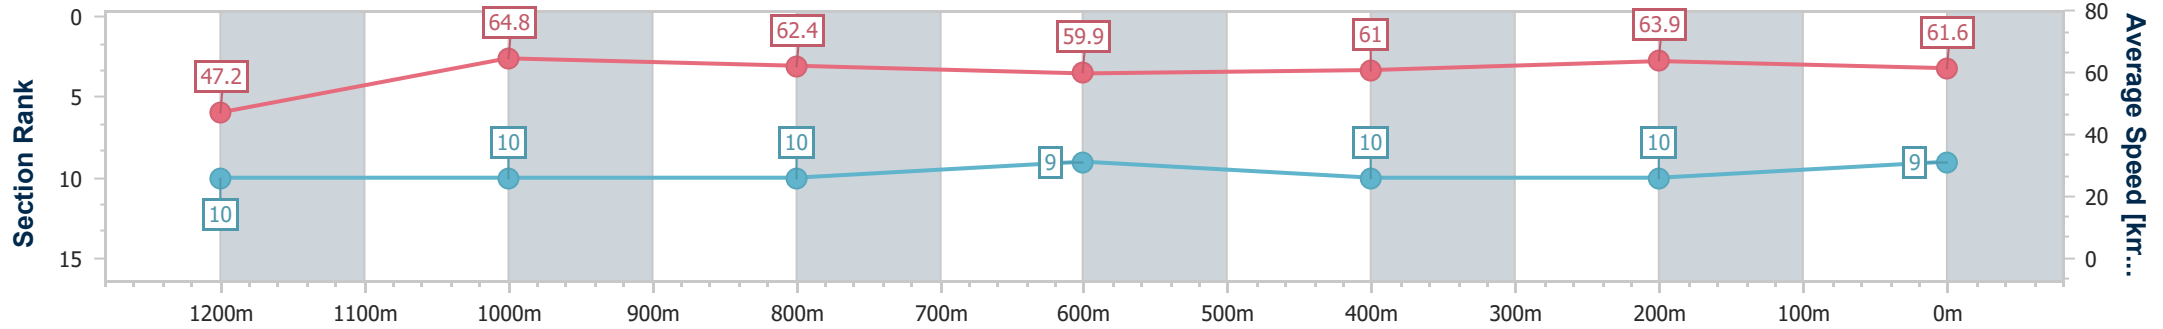

Doomben QLD Professional
Race 8: LADBROKES YARD COMMENTS Class 5 Handicap - 1350m

07 August 2024 - 16:39

Track Rating: Soft 5, Weather: Overcast, Rail Position: +7m Entire

BRISBANE RACING CLUB

Section	Overall	1200m	1000m	800m	600m	400m	200m
Section Times	1:20.69 [9] (0:11.46)	1:09.23 [10] (0:11.11)	0:58.12 [10] (0:11.57)	0:46.55 [10] (0:11.98)	0:34.57 [9] (0:11.70)	0:22.87 [10] (0:11.21)	0:11.66 [10] (0:11.66)
Average Speed [km/h]	47.2	64.8	62.4	59.9	61.0	63.9	61.6
Top Speed [km/h]	63.5	65.5	64.8	60.5	62.1	66.1	65.2
Avg. Dist. to Rail [m]	3.3	0.9	1.0	0.6	1.9	1.6	1.8
Avg. Stride Freq. [Hz]	2.2	2.3	2.2	2.2	2.2	2.3	2.3
Avg. Stride Length [m]	6.0	7.9	7.7	7.5	7.5	7.7	7.5

- [] Ranking at each section and finish
- .-.- No data available at this section
- NA No data available

Horse/Jockey Name	Dwindling Spirit
Final Rank	10
Fastest Section Time (Section)	0:11.01 (Overall)
Top Speed [km/h] (Section)	66.4 (1200m)
Race State	Finished