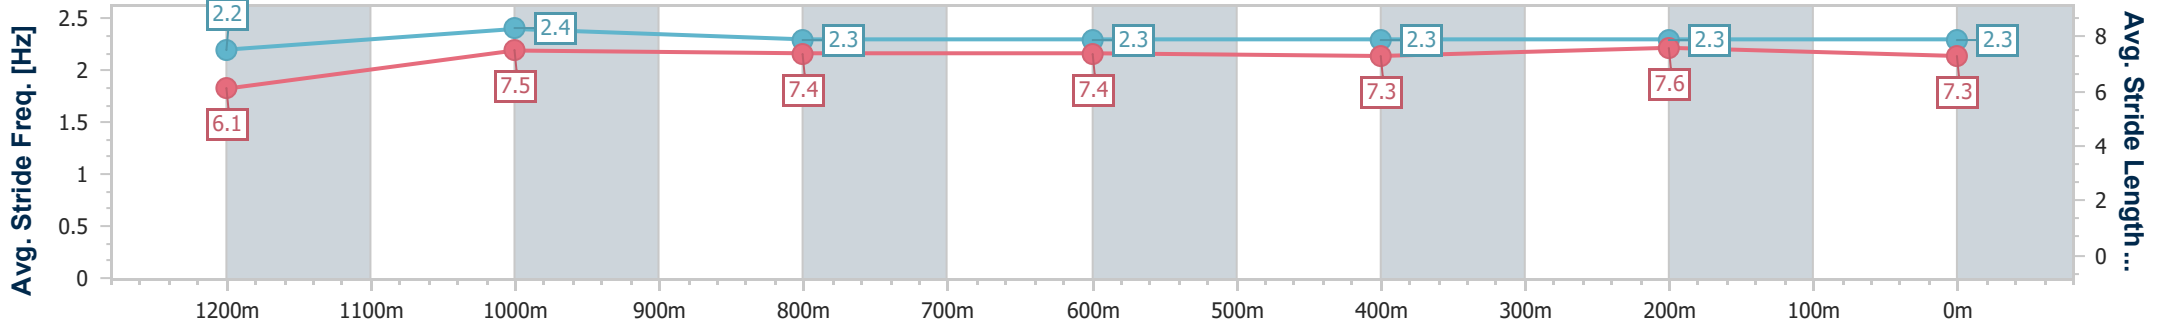

- [] Ranking at each section and finish
- .-.- No data available at this section
- NA No data available

Horse/Jockey Name	Dwindling Spirit
Final Rank	10
Fastest Section Time (Section)	0:11.01 (Overall)
Top Speed [km/h] (Section)	66.4 (1200m)
Race State	Finished

Doomben QLD Professional
 Race 8: LADBROKES YARD COMMENTS Class 5 Handicap - 1350m

07 August 2024 - 16:39

Track Rating: Soft 5, Weather: Overcast, Rail Position: +7m Entire

BRISBANE RACING CLUB

Section	Overall	1200m	1000m	800m	600m	400m	200m
Section Times	1:20.76 [10] (0:11.01)	1:09.75 [4] (0:11.02)	0:58.73 [5] (0:11.58)	0:47.15 [5] (0:12.05)	0:35.10 [5] (0:11.83)	0:23.27 [7] (0:11.31)	0:11.96 [9] (0:11.96)
Average Speed [km/h]	48.9	65.5	62.3	59.7	60.5	63.4	60.1
Top Speed [km/h]	65.1	66.4	64.3	61.1	62.0	64.5	63.6
Avg. Dist. to Rail [m]	2.9	0.8	0.5	0.2	1.1	1.0	0.5
Avg. Stride Freq. [Hz]	2.2	2.4	2.3	2.3	2.3	2.3	2.3
Avg. Stride Length [m]	6.1	7.5	7.4	7.4	7.3	7.6	7.3

- [] Ranking at each section and finish
- .-.- No data available at this section
- NA No data available

Horse/Jockey Name	Becamo
Final Rank	11
Fastest Section Time (Section)	0:10.84 (Overall)
Top Speed [km/h] (Section)	68.3 (1200m)
Race State	Finished