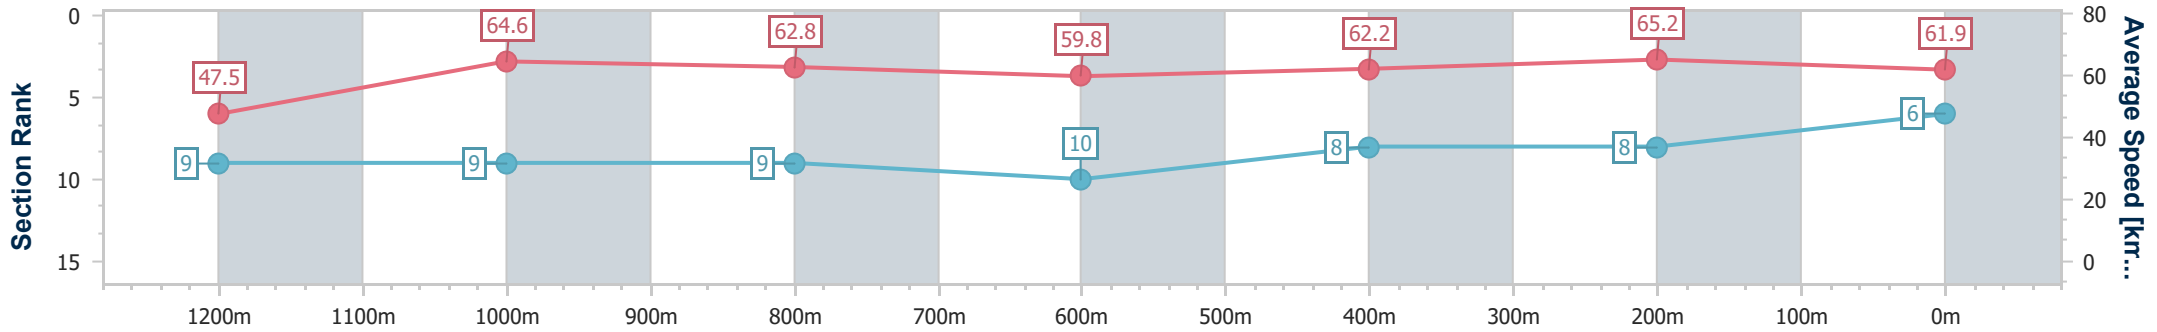

Doomben QLD Professional
Race 8: LADBROKES YARD COMMENTS Class 5 Handicap - 1350m

07 August 2024 - 16:39

Track Rating: Soft 5, Weather: Overcast, Rail Position: +7m Entire

BRISBANE
RACING CLUB

Section	Overall	1200m	1000m	800m	600m	400m	200m
Section Times	1:20.42 [6] (0:11.37)	1:09.05 [9] (0:11.16)	0:57.89 [9] (0:11.53)	0:46.36 [9] (0:12.13)	0:34.23 [10] (0:11.55)	0:22.68 [8] (0:11.05)	0:11.63 [8] (0:11.63)
Average Speed [km/h]	47.5	64.6	62.8	59.8	62.2	65.2	61.9
Top Speed [km/h]	64.4	65.5	64.7	61.3	63.0	66.9	64.9
Avg. Dist. to Rail [m]	5.4	2.0	1.8	1.6	0.9	2.5	4.6
Avg. Stride Freq. [Hz]	2.5	2.5	2.5	2.4	2.5	2.6	2.5
Avg. Stride Length [m]	5.4	7.1	7.0	6.8	7.0	7.0	6.9