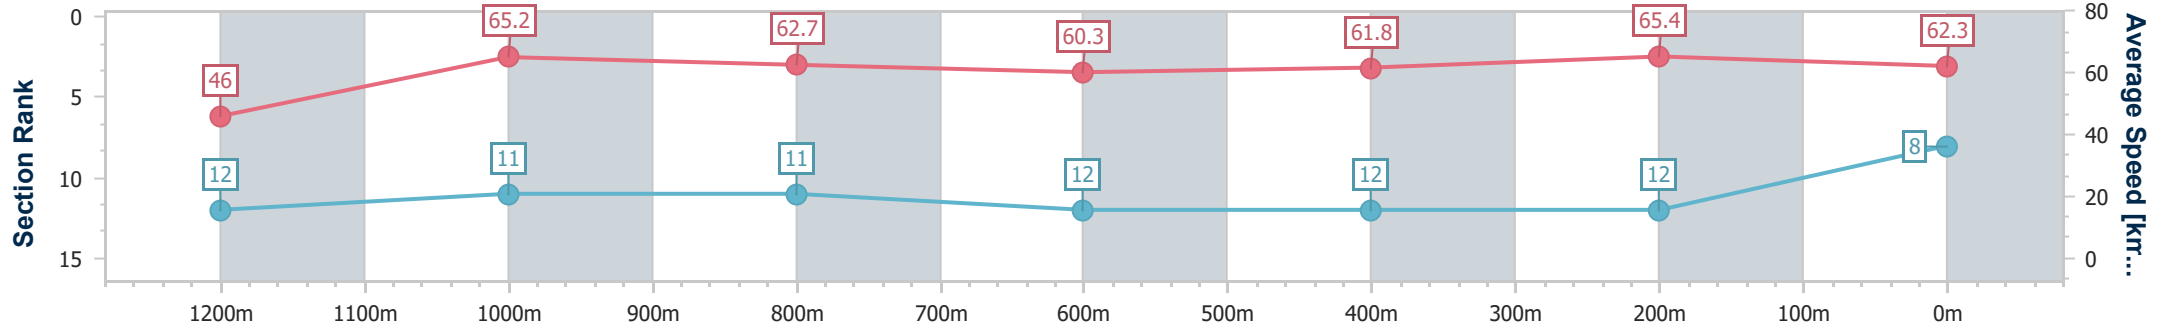

Doomben QLD Professional
 Race 8: LADBROKES YARD COMMENTS Class 5 Handicap - 1350m

07 August 2024 - 16:39

Track Rating: Soft 5, Weather: Overcast, Rail Position: +7m Entire

BRISBANE
 RACING CLUB

Section	Overall	1200m	1000m	800m	600m	400m	200m
Section Times	1:20.61 [8] (0:11.71)	1:08.90 [12] (0:11.07)	0:57.83 [11] (0:11.51)	0:46.32 [11] (0:12.05)	0:34.27 [12] (0:11.66)	0:22.61 [12] (0:11.07)	0:11.54 [12] (0:11.54)
Average Speed [km/h]	46.0	65.2	62.7	60.3	61.8	65.4	62.3
Top Speed [km/h]	63.7	66.1	64.2	60.7	64.0	65.7	65.1
Avg. Dist. to Rail [m]	7.6	1.7	1.4	1.2	0.5	2.7	3.4
Avg. Stride Freq. [Hz]	2.2	2.3	2.3	2.2	2.3	2.3	2.3
Avg. Stride Length [m]	5.9	7.6	7.7	7.5	7.6	7.7	7.5

- [] Ranking at each section and finish
- .-.- No data available at this section
- NA No data available

Horse/Jockey Name	Colleagues
Final Rank	9
Fastest Section Time (Section)	0:11.11 (1200m)
Top Speed [km/h] (Section)	66.1 (400m)
Race State	Finished