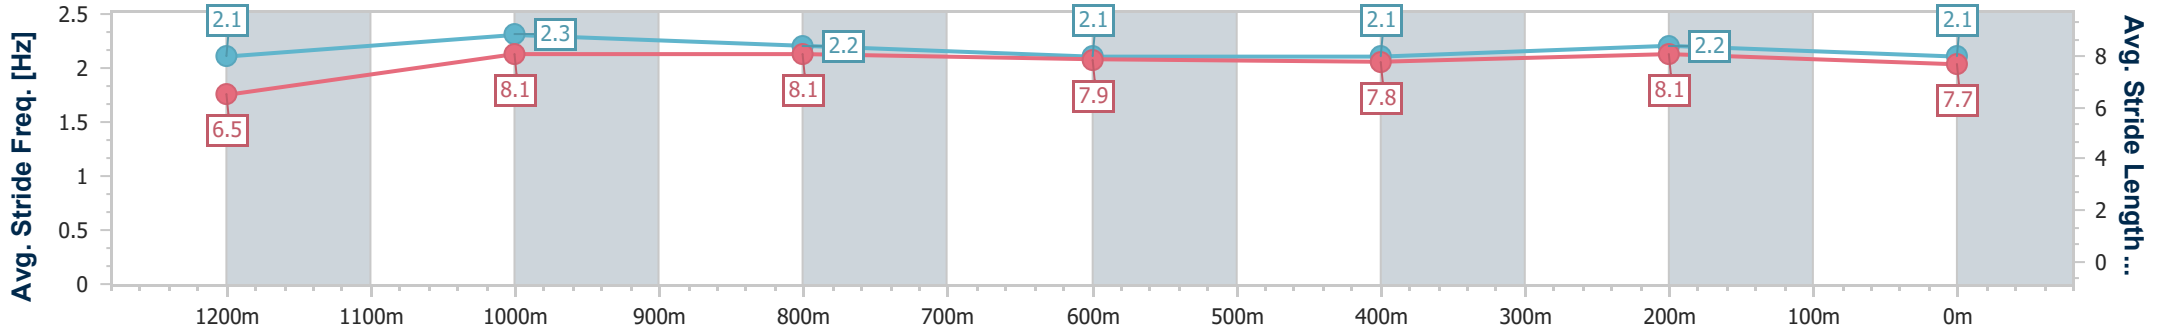

Doomben QLD Professional
Race 8: LADBROKES YARD COMMENTS Class 5 Handicap - 1350m

07 August 2024 - 16:39

Track Rating: Soft 5, Weather: Overcast, Rail Position: +7m Entire

BRISBANE
RACING CLUB

Section	Overall	1200m	1000m	800m	600m	400m	200m
Section Times	1:20.56 [7] (0:10.97)	1:09.59 [3] (0:10.83)	0:58.76 [4] (0:11.49)	0:47.27 [4] (0:12.24)	0:35.03 [4] (0:11.85)	0:23.18 [6] (0:11.08)	0:12.10 [5] (0:12.10)
Average Speed [km/h]	49.3	66.3	63.2	59.0	60.3	64.8	59.3
Top Speed [km/h]	65.6	67.4	65.5	60.4	63.6	66.4	62.7
Avg. Dist. to Rail [m]	1.3	0.4	1.2	0.7	1.4	0.9	0.6
Avg. Stride Freq. [Hz]	2.1	2.3	2.2	2.1	2.1	2.2	2.1
Avg. Stride Length [m]	6.5	8.1	8.1	7.9	7.8	8.1	7.7

- [] Ranking at each section and finish
- .-.- No data available at this section
- NA No data available

Horse/Jockey Name	Aswaat
Final Rank	8
Fastest Section Time (Section)	0:11.07 (1200m)
Top Speed [km/h] (Section)	66.1 (1200m)
Race State	Finished