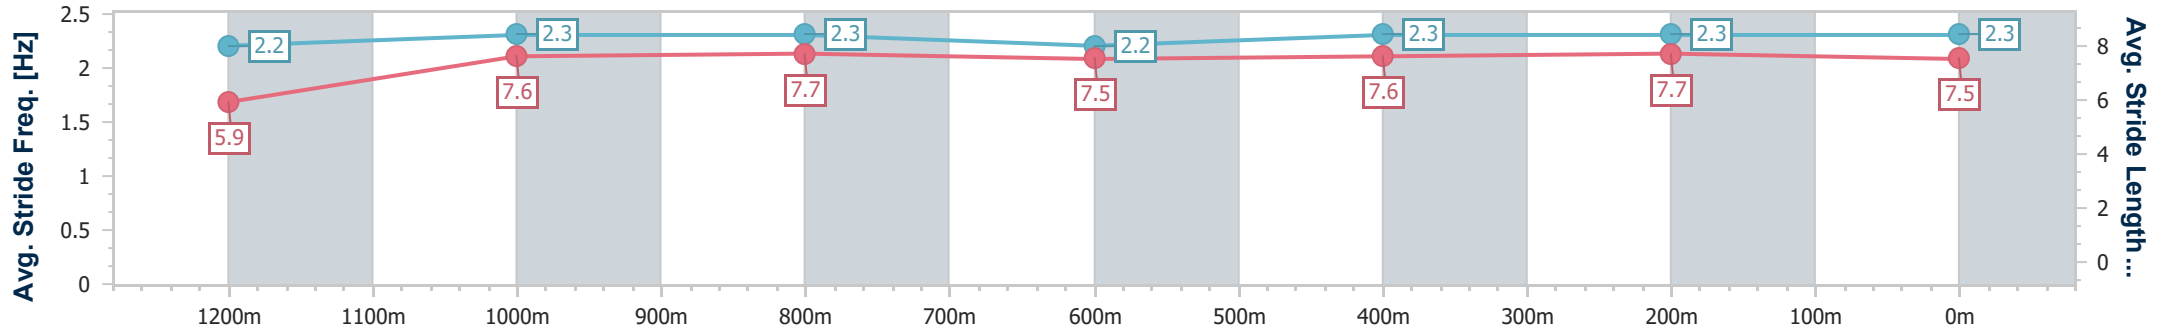

Doomben QLD Professional
 Race 8: LADBROKES YARD COMMENTS Class 5 Handicap - 1350m

07 August 2024 - 16:39

Track Rating: Soft 5, Weather: Overcast, Rail Position: +7m Entire

BRISBANE
 RACING CLUB

Section	Overall	1200m	1000m	800m	600m	400m	200m
Section Times	1:20.61 [8] (0:11.71)	1:08.90 [12] (0:11.07)	0:57.83 [11] (0:11.51)	0:46.32 [11] (0:12.05)	0:34.27 [12] (0:11.66)	0:22.61 [12] (0:11.07)	0:11.54 [12] (0:11.54)
Average Speed [km/h]	46.0	65.2	62.7	60.3	61.8	65.4	62.3
Top Speed [km/h]	63.7	66.1	64.2	60.7	64.0	65.7	65.1
Avg. Dist. to Rail [m]	7.6	1.7	1.4	1.2	0.5	2.7	3.4
Avg. Stride Freq. [Hz]	2.2	2.3	2.3	2.2	2.3	2.3	2.3
Avg. Stride Length [m]	5.9	7.6	7.7	7.5	7.6	7.7	7.5

- [] Ranking at each section and finish
- .-.- No data available at this section
- NA No data available

Horse/Jockey Name	Colleagues
Final Rank	9
Fastest Section Time (Section)	0:11.11 (1200m)
Top Speed [km/h] (Section)	66.1 (400m)
Race State	Finished