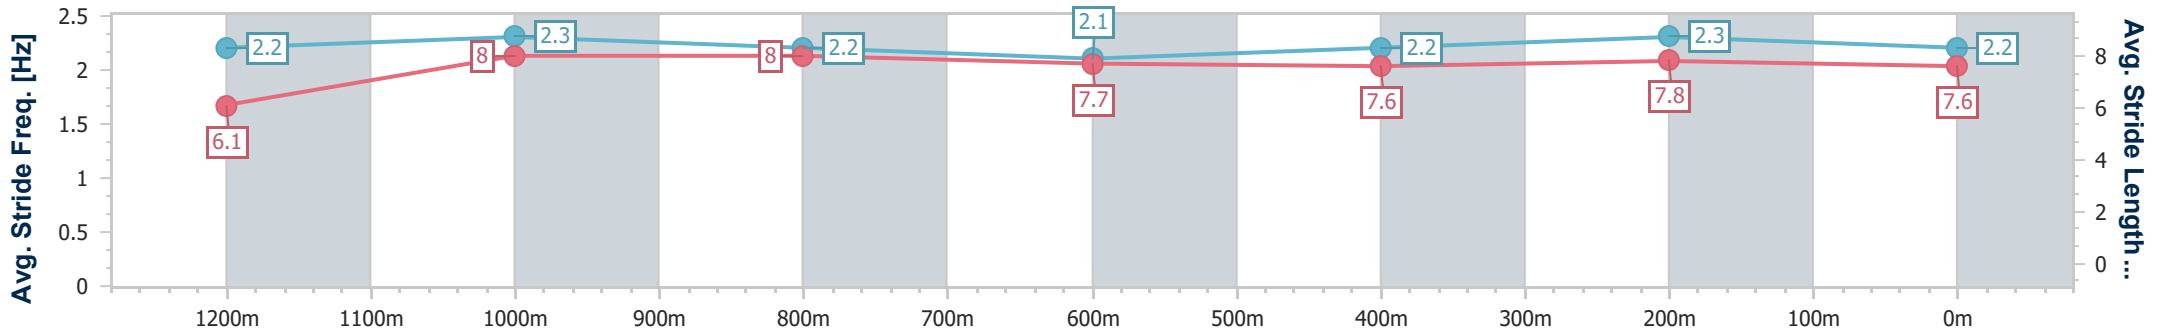

Doomben QLD Professional
Race 8: LADBROKES YARD COMMENTS Class 5 Handicap - 1350m

07 August 2024 - 16:39

Track Rating: Soft 5, Weather: Overcast, Rail Position: +7m Entire

BRISBANE
RACING CLUB

Section	Overall	1200m	1000m	800m	600m	400m	200m
Section Times	1:20.39 [5] (0:11.02)	1:09.37 [6] (0:10.74)	0:58.63 [3] (0:11.31)	0:47.32 [2] (0:12.12)	0:35.20 [2] (0:11.83)	0:23.37 [3] (0:11.28)	0:12.09 [2] (0:12.09)
Average Speed [km/h]	49.3	67.0	63.9	59.6	60.4	63.5	59.8
Top Speed [km/h]	66.2	67.9	66.9	60.5	62.1	65.1	62.8
Avg. Dist. to Rail [m]	11.0	4.3	2.4	0.4	1.2	0.8	1.0
Avg. Stride Freq. [Hz]	2.2	2.3	2.2	2.1	2.2	2.3	2.2
Avg. Stride Length [m]	6.1	8.0	8.0	7.7	7.6	7.8	7.6