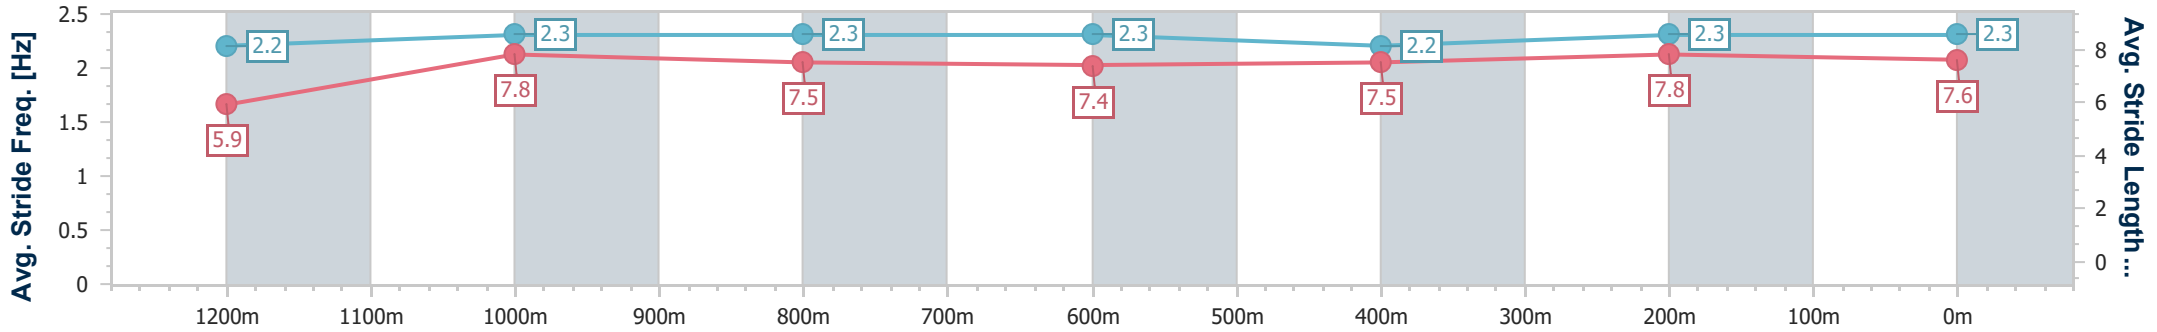

Doomben QLD Professional
Race 8: LADBROKES YARD COMMENTS Class 5 Handicap - 1350m

07 August 2024 - 16:39

Track Rating: Soft 5, Weather: Overcast, Rail Position: +7m Entire

BRISBANE
RACING CLUB

Section	Overall	1200m	1000m	800m	600m	400m	200m
Section Times	1:20.32 [4] (0:11.24)	1:09.08 [8] (0:11.04)	0:58.04 [8] (0:11.57)	0:46.47 [8] (0:12.02)	0:34.45 [8] (0:11.90)	0:22.55 [9] (0:11.02)	0:11.53 [7] (0:11.53)
Average Speed [km/h]	48.1	65.2	62.3	59.9	60.3	65.4	62.5
Top Speed [km/h]	66.2	66.7	64.4	61.1	62.8	66.7	65.3
Avg. Dist. to Rail [m]	2.0	0.2	0.2	0.3	0.7	1.6	2.4
Avg. Stride Freq. [Hz]	2.2	2.3	2.3	2.3	2.2	2.3	2.3
Avg. Stride Length [m]	5.9	7.8	7.5	7.4	7.5	7.8	7.6