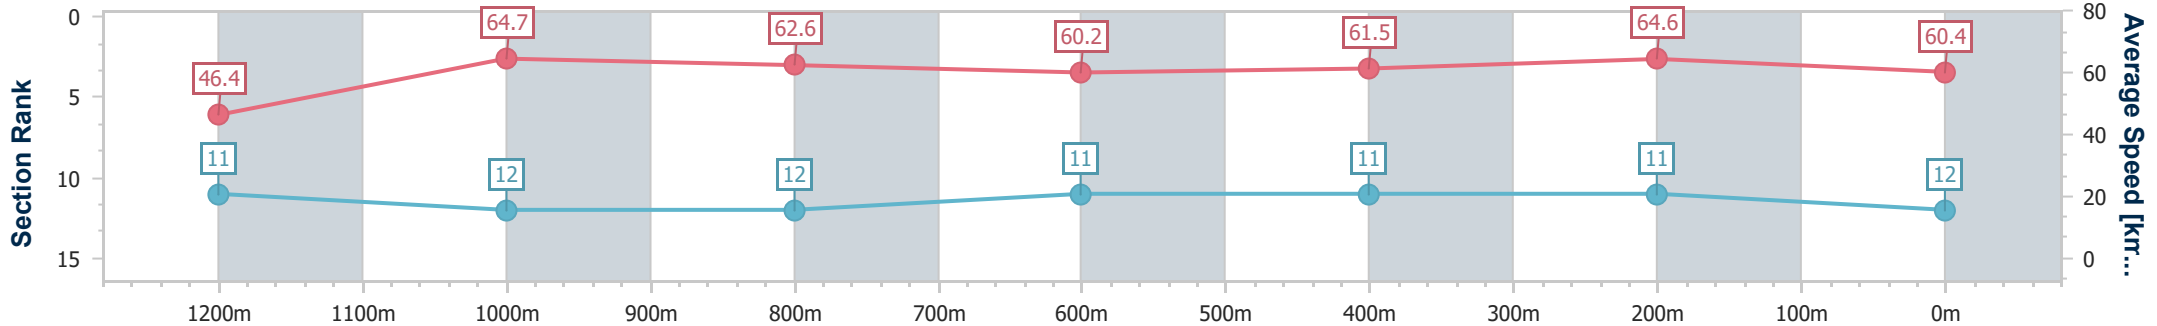

- [] Ranking at each section and finish
- .-.- No data available at this section
- NA No data available

Horse/Jockey Name	Tony Be
Final Rank	12
Fastest Section Time (Section)	0:11.11 (400m)
Top Speed [km/h] (Section)	65.6 (400m)
Race State	Finished

Doomben QLD Professional
Race 8: LADBROKES YARD COMMENTS Class 5 Handicap - 1350m

07 August 2024 - 16:39

Track Rating: Soft 5, Weather: Overcast, Rail Position: +7m Entire

BRISBANE
RACING CLUB

Section	Overall	1200m	1000m	800m	600m	400m	200m
Section Times	1:20.98 [12] (0:11.66)	1:09.32 [11] (0:11.16)	0:58.16 [12] (0:11.50)	0:46.66 [12] (0:12.01)	0:34.65 [11] (0:11.61)	0:23.04 [11] (0:11.11)	0:11.93 [11] (0:11.93)
Average Speed [km/h]	46.4	64.7	62.6	60.2	61.5	64.6	60.4
Top Speed [km/h]	63.9	64.9	64.7	60.6	63.6	65.6	63.9
Avg. Dist. to Rail [m]	4.4	0.7	0.6	0.3	0.9	1.3	0.5
Avg. Stride Freq. [Hz]	2.1	2.2	2.2	2.2	2.2	2.3	2.2
Avg. Stride Length [m]	6.0	7.8	7.8	7.7	7.8	7.9	7.7

- [] Ranking at each section and finish
- .-.- No data available at this section
- NA No data available