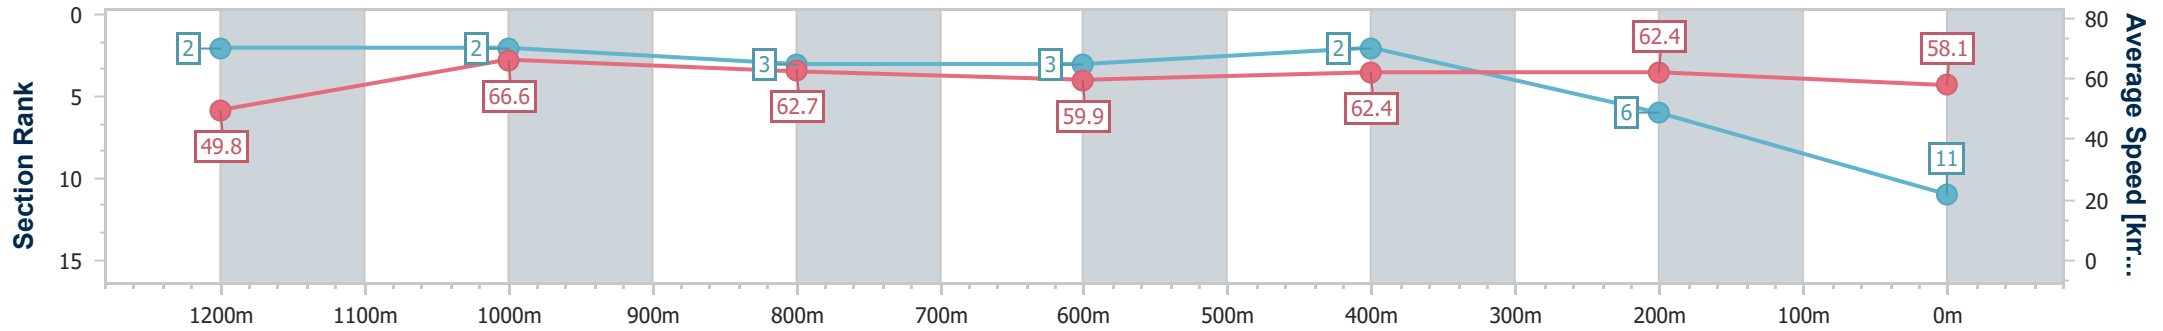

- [] Ranking at each section and finish
- .-.- No data available at this section
- NA No data available

Horse/Jockey Name	Becamo
Final Rank	11
Fastest Section Time (Section)	0:10.84 (Overall)
Top Speed [km/h] (Section)	68.3 (1200m)
Race State	Finished

Doomben QLD Professional
Race 8: LADBROKES YARD COMMENTS Class 5 Handicap - 1350m

07 August 2024 - 16:39

Track Rating: Soft 5, Weather: Overcast, Rail Position: +7m Entire

BRISBANE RACING CLUB

Section	Overall	1200m	1000m	800m	600m	400m	200m
Section Times	1:20.93 [11] (0:10.84)	1:10.09 [2] (0:10.84)	0:59.25 [2] (0:11.50)	0:47.75 [3] (0:12.18)	0:35.57 [3] (0:11.64)	0:23.93 [2] (0:11.48)	0:12.45 [6] (0:12.45)
Average Speed [km/h]	49.8	66.6	62.7	59.9	62.4	62.4	58.1
Top Speed [km/h]	67.7	68.3	66.0	61.1	63.7	64.7	62.0
Avg. Dist. to Rail [m]	6.1	1.5	1.5	2.6	1.4	1.1	1.7
Avg. Stride Freq. [Hz]	2.4	2.4	2.4	2.3	2.4	2.4	2.3
Avg. Stride Length [m]	5.8	7.6	7.3	7.3	7.3	7.2	6.9

- [] Ranking at each section and finish
- .-.- No data available at this section
- NA No data available

Horse/Jockey Name	Tony Be
Final Rank	12
Fastest Section Time (Section)	0:11.11 (400m)
Top Speed [km/h] (Section)	65.6 (400m)
Race State	Finished