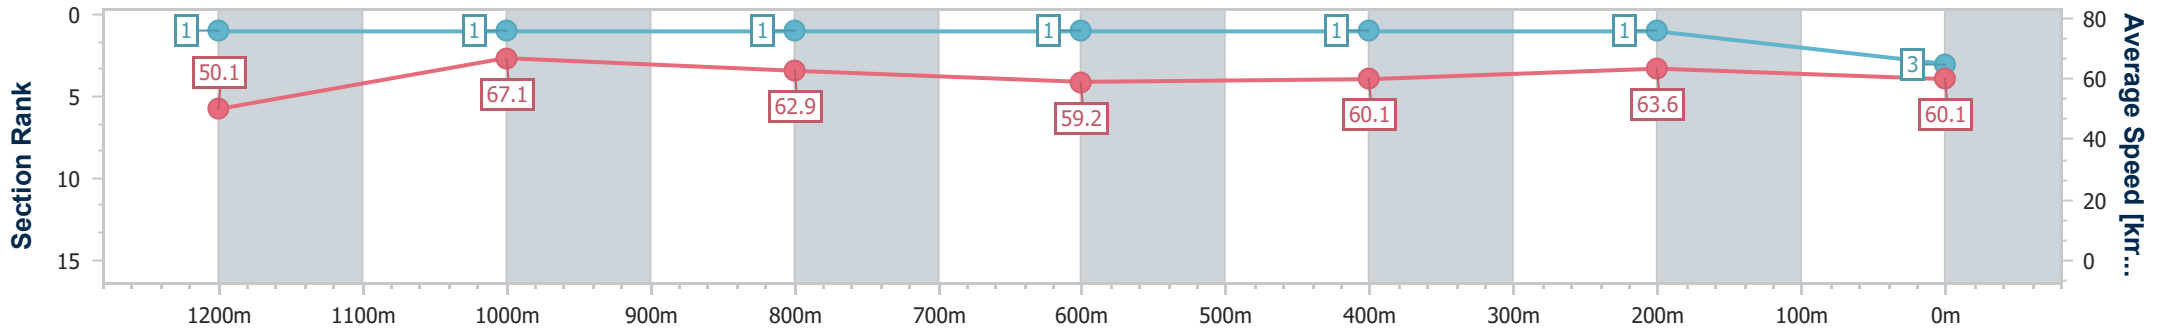

Doomben QLD Professional
Race 8: LADBROKES YARD COMMENTS Class 5 Handicap - 1350m

07 August 2024 - 16:39

Track Rating: Soft 5, Weather: Overcast, Rail Position: +7m Entire

BRISBANE RACING CLUB

Section	Overall	1200m	1000m	800m	600m	400m	200m
Section Times	1:20.22 [3] (0:10.79)	1:09.43 [1] (0:10.73)	0:58.70 [1] (0:11.48)	0:47.22 [1] (0:12.12)	0:35.10 [1] (0:11.84)	0:23.26 [1] (0:11.25)	0:12.01 [1] (0:12.01)
Average Speed [km/h]	50.1	67.1	62.9	59.2	60.1	63.6	60.1
Top Speed [km/h]	67.0	68.9	65.3	60.3	61.8	65.0	63.4
Avg. Dist. to Rail [m]	7.3	2.4	0.4	0.6	2.0	1.8	0.4
Avg. Stride Freq. [Hz]	2.3	2.4	2.3	2.3	2.3	2.4	2.3
Avg. Stride Length [m]	6.1	7.7	7.5	7.2	7.1	7.4	7.3