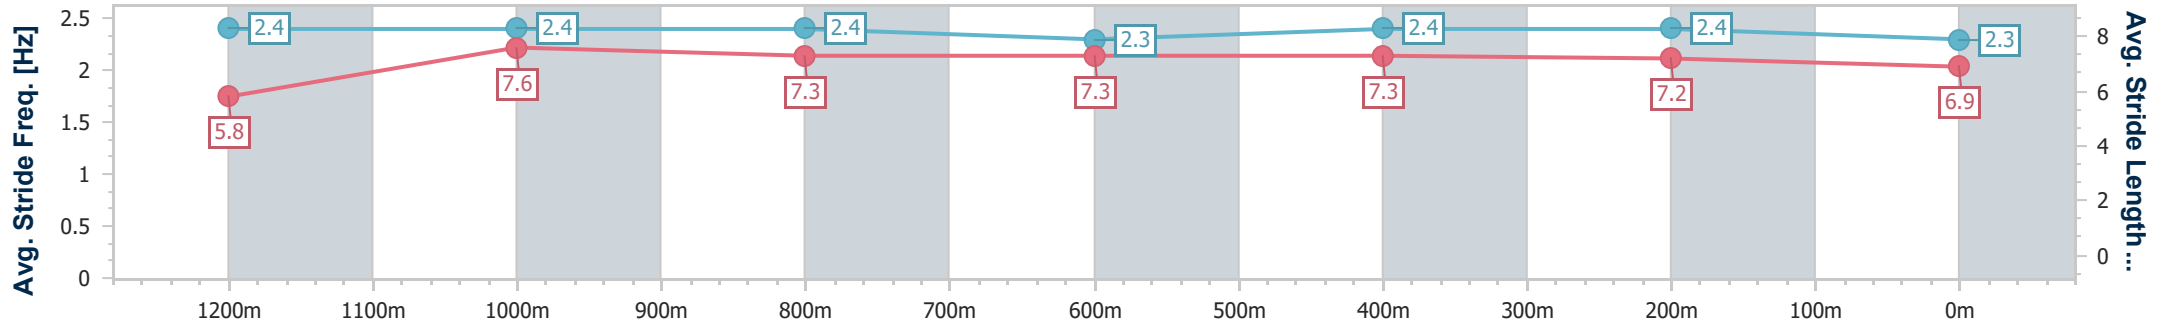

- [] Ranking at each section and finish
- .-.- No data available at this section
- NA No data available

Horse/Jockey Name	Becamo
Final Rank	11
Fastest Section Time (Section)	0:10.84 (Overall)
Top Speed [km/h] (Section)	68.3 (1200m)
Race State	Finished

Doomben QLD Professional
Race 8: LADBROKES YARD COMMENTS Class 5 Handicap - 1350m

07 August 2024 - 16:39

Track Rating: Soft 5, Weather: Overcast, Rail Position: +7m Entire

BRISBANE RACING CLUB

Section	Overall	1200m	1000m	800m	600m	400m	200m
Section Times	1:20.93 [11] (0:10.84)	1:10.09 [2] (0:10.84)	0:59.25 [2] (0:11.50)	0:47.75 [3] (0:12.18)	0:35.57 [3] (0:11.64)	0:23.93 [2] (0:11.48)	0:12.45 [6] (0:12.45)
Average Speed [km/h]	49.8	66.6	62.7	59.9	62.4	62.4	58.1
Top Speed [km/h]	67.7	68.3	66.0	61.1	63.7	64.7	62.0
Avg. Dist. to Rail [m]	6.1	1.5	1.5	2.6	1.4	1.1	1.7
Avg. Stride Freq. [Hz]	2.4	2.4	2.4	2.3	2.4	2.4	2.3
Avg. Stride Length [m]	5.8	7.6	7.3	7.3	7.3	7.2	6.9

- [] Ranking at each section and finish
- .-.- No data available at this section
- NA No data available

Horse/Jockey Name	Tony Be
Final Rank	12
Fastest Section Time (Section)	0:11.11 (400m)
Top Speed [km/h] (Section)	65.6 (400m)
Race State	Finished