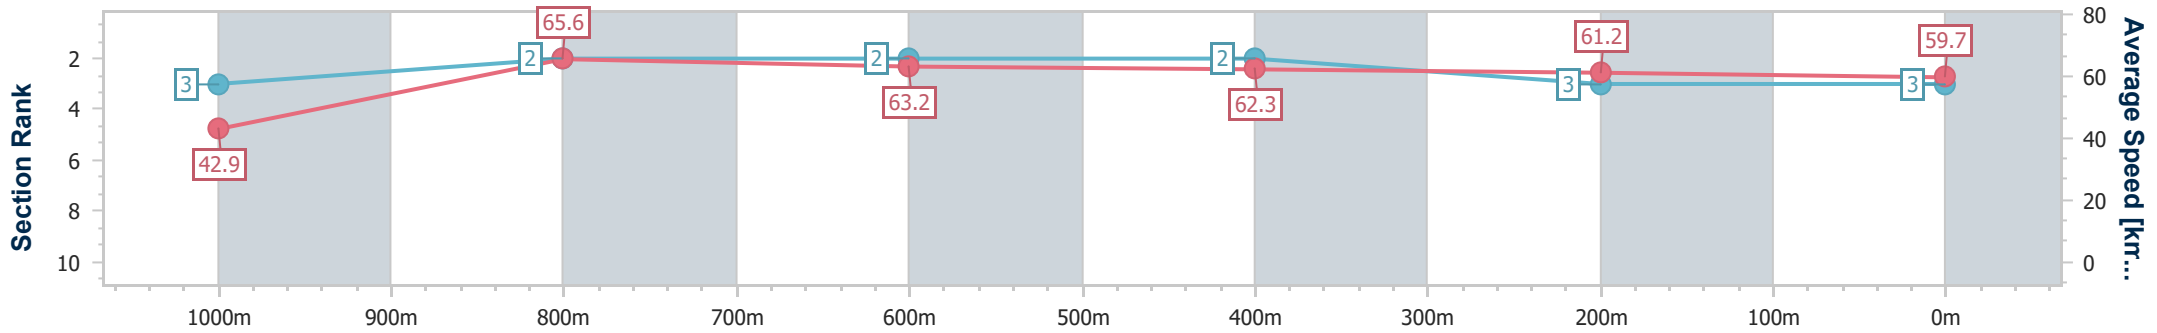

Ipswich QLD Professional

Race 6: GORDON'S GIN Class 4 Handicap - 1100m

09 August 2024 - 14:34

Track Rating: Soft 5, Weather: Fine, Rail Position: +10m Entire

Section	Overall	1000m	800m	600m	400m	200m
Section Times	1:06.00 [3] (0:08.43)	0:57.57 [3] (0:10.97)	0:46.60 [2] (0:11.34)	0:35.26 [2] (0:11.49)	0:23.77 [2] (0:11.67)	0:12.10 [3] (0:12.10)
Average Speed [km/h]	42.9	65.6	63.2	62.3	61.2	59.7
Top Speed [km/h]	63.2	67.3	65.2	63.4	62.7	61.3
Avg. Dist. to Rail [m]	4.1	1.1	1.0	1.9	1.0	0.9
Avg. Stride Freq. [Hz]	2.3	2.4	2.3	2.4	2.4	2.3
Avg. Stride Length [m]	5.2	7.6	7.5	7.4	7.2	7.2