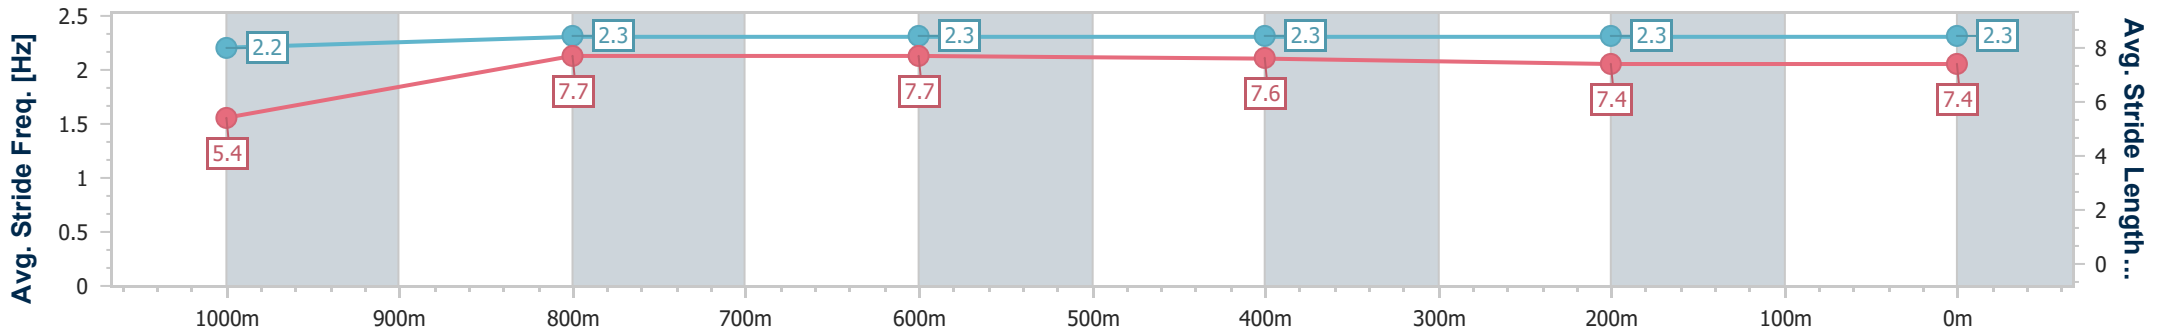

Ipswich QLD Professional

Race 6: GORDON'S GIN Class 4 Handicap - 1100m

09 August 2024 - 14:34

Track Rating: Soft 5, Weather: Fine, Rail Position: +10m Entire

Section	Overall	1000m	800m	600m	400m	200m
Section Times	1:06.28 [6] (0:08.65)	0:57.63 [4] (0:11.33)	0:46.30 [4] (0:11.17)	0:35.13 [5] (0:11.63)	0:23.50 [6] (0:11.61)	0:11.89 [7]
Average Speed [km/h]	41.6	64.0	64.1	61.7	61.6	60.5
Top Speed [km/h]	59.1	67.2	67.1	62.4	63.6	63.2
Avg. Dist. to Rail [m]	4.1	0.7	0.5	1.5	1.2	1.3
Avg. Stride Freq. [Hz]	2.2	2.3	2.3	2.3	2.3	2.3
Avg. Stride Length [m]	5.4	7.7	7.7	7.6	7.4	7.4

- [] Ranking at each section and finish
- .-.- No data available at this section
- NA No data available

Horse/Jockey Name	Down The Barrel
Final Rank	7
Fastest Section Time (Section)	0:08.88 (Overall)
Top Speed [km/h] (Section)	66.3 (800m)
Race State	Finished