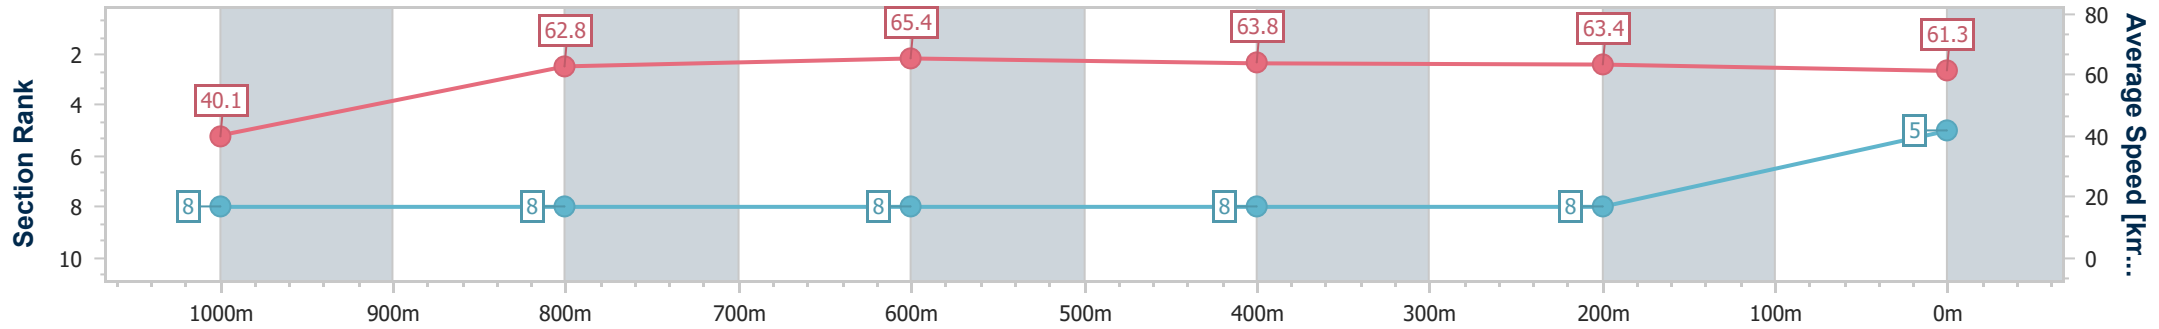

Ipswich QLD Professional

Race 6: GORDON'S GIN Class 4 Handicap - 1100m

09 August 2024 - 14:34

Track Rating: Soft 5, Weather: Fine, Rail Position: +10m Entire

Section	Overall	1000m	800m	600m	400m	200m
Section Times	1:06.17 [5] (0:08.93)	0:57.24 [8] (0:11.53)	0:45.71 [8] (0:11.01)	0:34.70 [8] (0:11.44)	0:23.26 [8] (0:11.55)	0:11.71 [8] (0:11.71)
Average Speed [km/h]	40.1	62.8	65.4	63.8	63.4	61.3
Top Speed [km/h]	60.1	65.2	67.6	64.6	64.4	64.4
Avg. Dist. to Rail [m]	8.5	1.2	0.3	2.9	5.4	8.5
Avg. Stride Freq. [Hz]	2.3	2.6	2.6	2.5	2.5	2.5
Avg. Stride Length [m]	4.9	6.8	7.1	7.1	7.0	6.8

- [] Ranking at each section and finish
- .-.- No data available at this section
- NA No data available

Horse/Jockey Name	New Joy
Final Rank	6
Fastest Section Time (Section)	0:08.65 (Overall)
Top Speed [km/h] (Section)	67.2 (1000m)
Race State	Finished