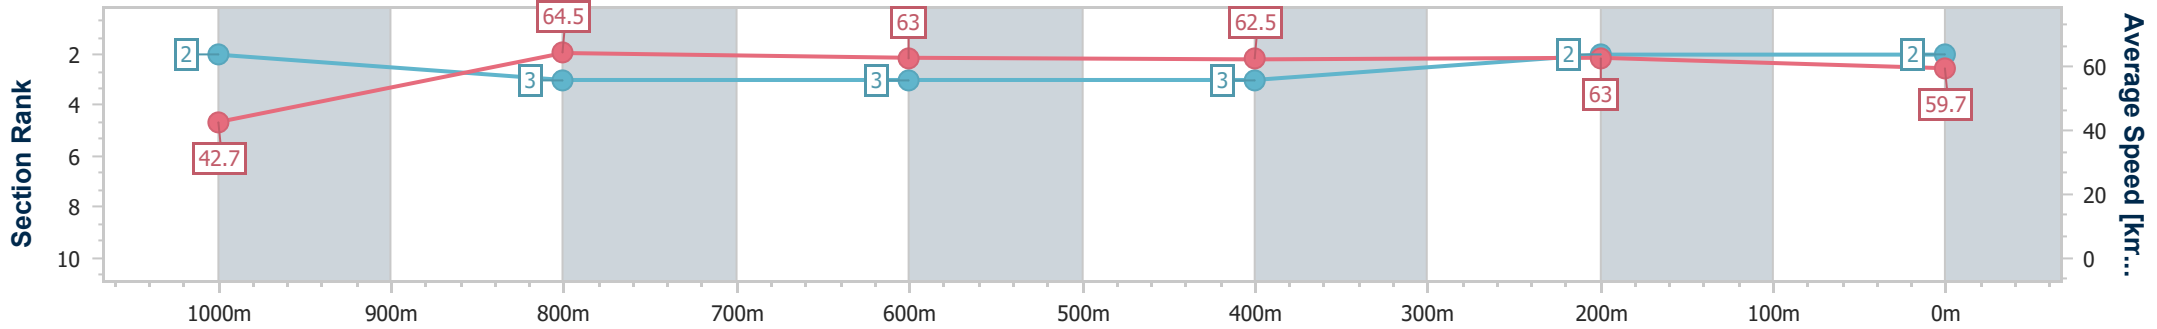

Ipswich QLD Professional

Race 6: GORDON'S GIN Class 4 Handicap - 1100m

09 August 2024 - 14:34

Track Rating: Soft 5, Weather: Fine, Rail Position: +10m Entire

Section	Overall	1000m	800m	600m	400m	200m
Section Times	1:05.78 [2] (0:08.38)	0:57.40 [2] (0:11.15)	0:46.25 [3] (0:11.32)	0:34.93 [3] (0:11.48)	0:23.45 [3] (0:11.39)	0:12.06 [2] (0:12.06)
Average Speed [km/h]	42.7	64.5	63.0	62.5	63.0	59.7
Top Speed [km/h]	63.6	65.3	63.9	63.5	63.9	62.4
Avg. Dist. to Rail [m]	1.2	1.6	1.8	0.8	0.9	0.4
Avg. Stride Freq. [Hz]	2.2	2.3	2.3	2.3	2.4	2.3
Avg. Stride Length [m]	5.5	7.8	7.7	7.7	7.4	7.3