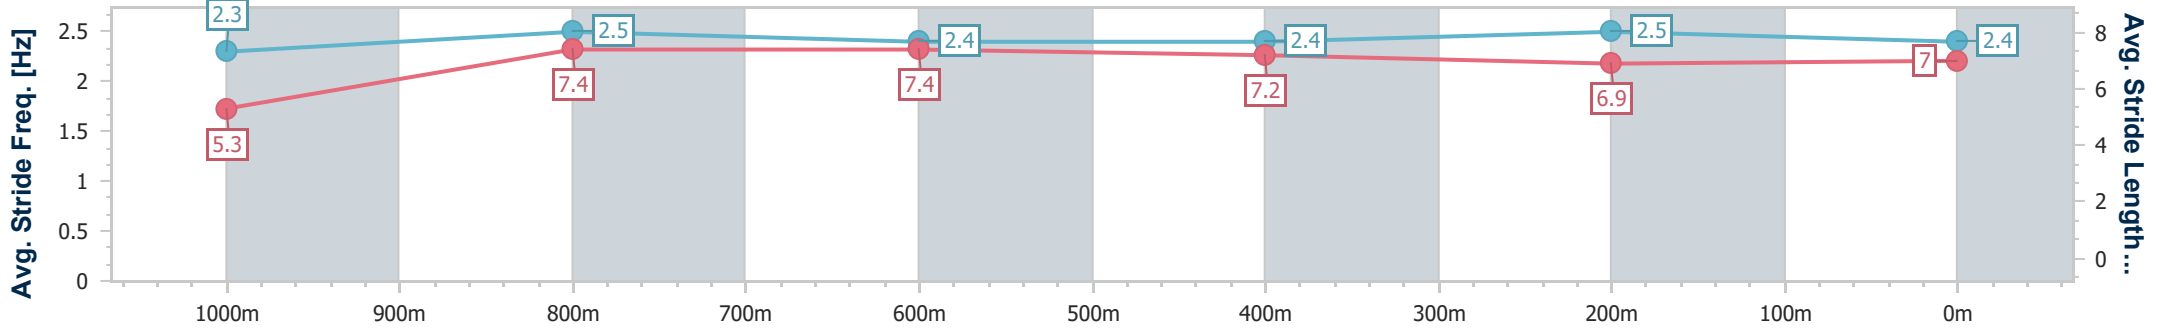

Ipswich QLD Professional

Race 6: GORDON'S GIN Class 4 Handicap - 1100m

09 August 2024 - 14:34

Track Rating: Soft 5, Weather: Fine, Rail Position: +10m Entire

Section	Overall	1000m	800m	600m	400m	200m
Section Times	1:05.37 [1] (0:08.30)	0:57.07 [1] (0:10.93)	0:46.14 [1] (0:11.31)	0:34.83 [1] (0:11.48)	0:23.35 [1] (0:11.51)	0:11.84 [1] (0:11.84)
Average Speed [km/h]	43.5	65.3	63.1	62.0	61.6	60.9
Top Speed [km/h]	64.3	67.3	65.1	62.9	63.9	63.3
Avg. Dist. to Rail [m]	1.2	2.3	2.0	3.2	3.4	2.3
Avg. Stride Freq. [Hz]	2.3	2.5	2.4	2.4	2.5	2.4
Avg. Stride Length [m]	5.3	7.4	7.4	7.2	6.9	7.0