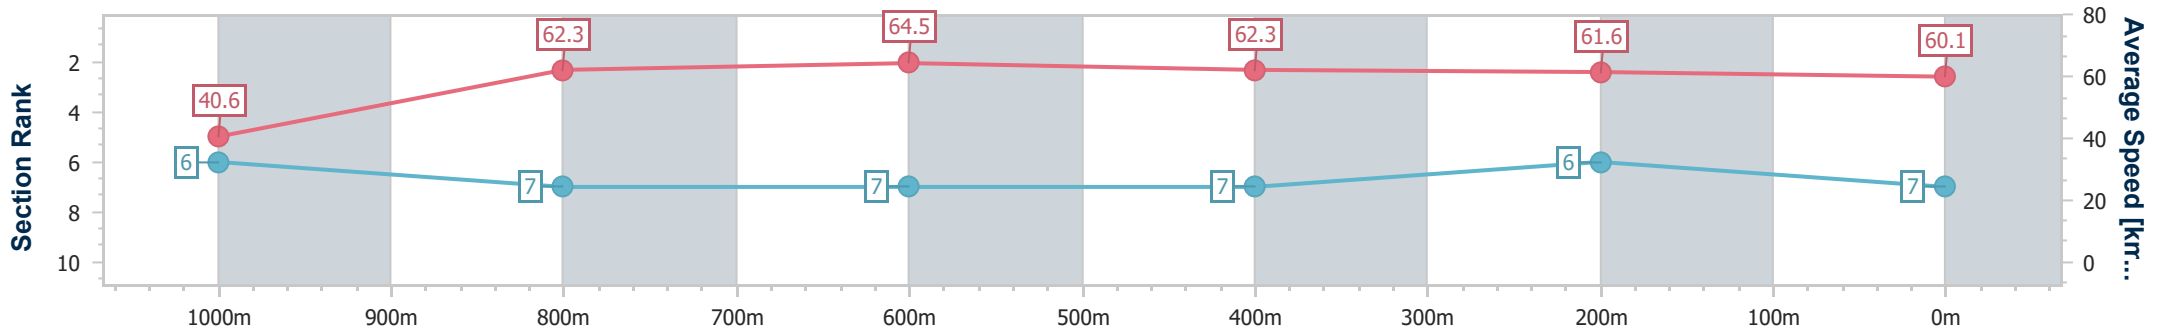

- [] Ranking at each section and finish
- .-.- No data available at this section
- NA No data available

Horse/Jockey Name	Down The Barrel
Final Rank	7
Fastest Section Time (Section)	0:08.88 (Overall)
Top Speed [km/h] (Section)	66.3 (800m)
Race State	Finished

Ipswich QLD Professional

Race 6: GORDON'S GIN Class 4 Handicap - 1100m

09 August 2024 - 14:34

Track Rating: Soft 5, Weather: Fine, Rail Position: +10m Entire

Section	Overall	1000m	800m	600m	400m	200m
Section Times	1:06.37 [7] (0:08.88)	0:57.49 [6] (0:11.48)	0:46.01 [7] (0:11.04)	0:34.97 [7] (0:11.41)	0:23.56 [7] (0:11.56)	0:12.00 [6] (0:12.00)
Average Speed [km/h]	40.6	62.3	64.5	62.3	61.6	60.1
Top Speed [km/h]	59.3	64.9	66.3	63.3	62.6	60.9
Avg. Dist. to Rail [m]	1.6	1.5	2.5	2.9	1.7	0.9
Avg. Stride Freq. [Hz]	2.2	2.3	2.3	2.3	2.3	2.3
Avg. Stride Length [m]	5.1	7.5	7.7	7.6	7.3	7.2