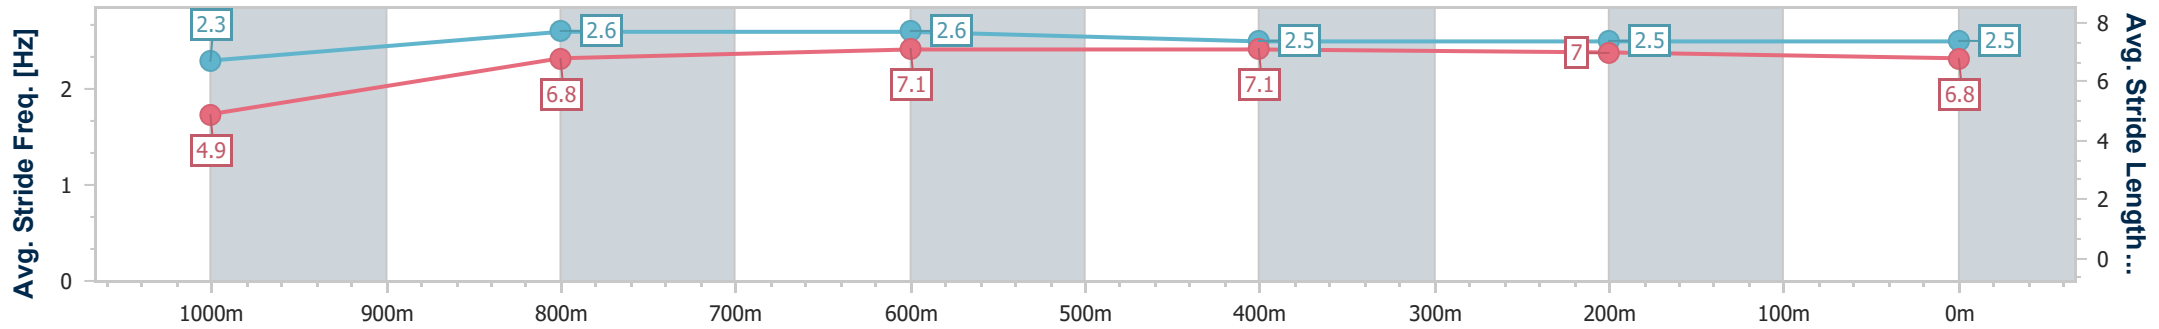

Ipswich QLD Professional

Race 6: GORDON'S GIN Class 4 Handicap - 1100m

09 August 2024 - 14:34

Track Rating: Soft 5, Weather: Fine, Rail Position: +10m Entire

Section	Overall	1000m	800m	600m	400m	200m
Section Times	1:06.17 [5] (0:08.93)	0:57.24 [8] (0:11.53)	0:45.71 [8] (0:11.01)	0:34.70 [8] (0:11.44)	0:23.26 [8] (0:11.55)	0:11.71 [8] (0:11.71)
Average Speed [km/h]	40.1	62.8	65.4	63.8	63.4	61.3
Top Speed [km/h]	60.1	65.2	67.6	64.6	64.4	64.4
Avg. Dist. to Rail [m]	8.5	1.2	0.3	2.9	5.4	8.5
Avg. Stride Freq. [Hz]	2.3	2.6	2.6	2.5	2.5	2.5
Avg. Stride Length [m]	4.9	6.8	7.1	7.1	7.0	6.8

- [] Ranking at each section and finish
- .-.- No data available at this section
- NA No data available

Horse/Jockey Name	New Joy
Final Rank	6
Fastest Section Time (Section)	0:08.65 (Overall)
Top Speed [km/h] (Section)	67.2 (1000m)
Race State	Finished