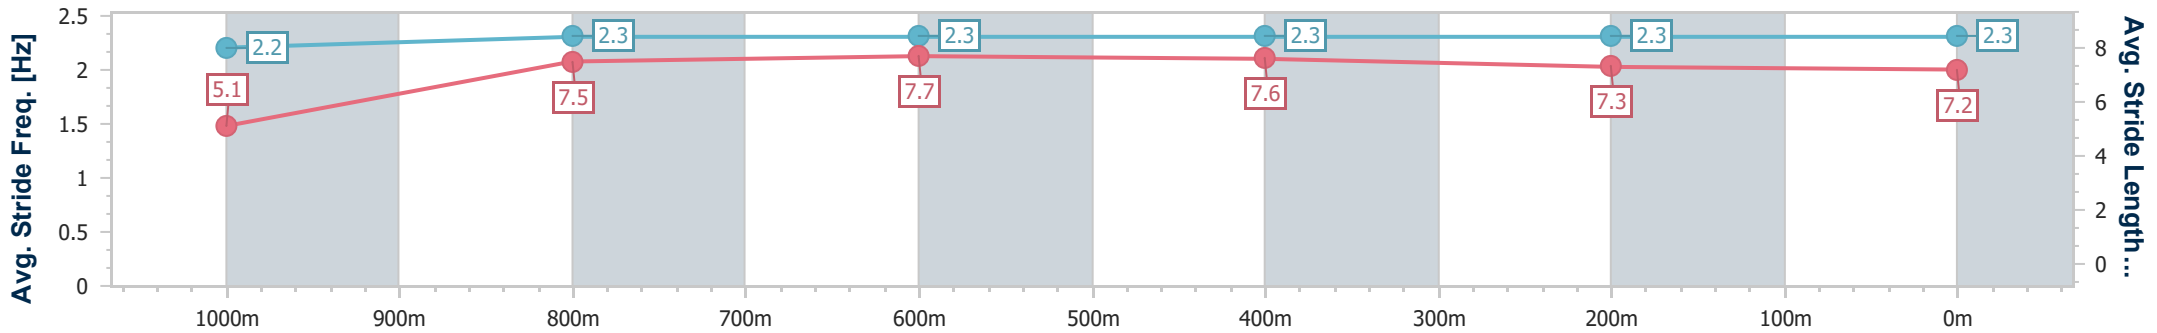

- [] Ranking at each section and finish
- .-.- No data available at this section
- NA No data available

Horse/Jockey Name	Down The Barrel
Final Rank	7
Fastest Section Time (Section)	0:08.88 (Overall)
Top Speed [km/h] (Section)	66.3 (800m)
Race State	Finished

Ipswich QLD Professional

Race 6: GORDON'S GIN Class 4 Handicap - 1100m

09 August 2024 - 14:34

Track Rating: Soft 5, Weather: Fine, Rail Position: +10m Entire

Section	Overall	1000m	800m	600m	400m	200m
Section Times	1:06.37 [7] (0:08.88)	0:57.49 [6] (0:11.48)	0:46.01 [7] (0:11.04)	0:34.97 [7] (0:11.41)	0:23.56 [7] (0:11.56)	0:12.00 [6] (0:12.00)
Average Speed [km/h]	40.6	62.3	64.5	62.3	61.6	60.1
Top Speed [km/h]	59.3	64.9	66.3	63.3	62.6	60.9
Avg. Dist. to Rail [m]	1.6	1.5	2.5	2.9	1.7	0.9
Avg. Stride Freq. [Hz]	2.2	2.3	2.3	2.3	2.3	2.3
Avg. Stride Length [m]	5.1	7.5	7.7	7.6	7.3	7.2