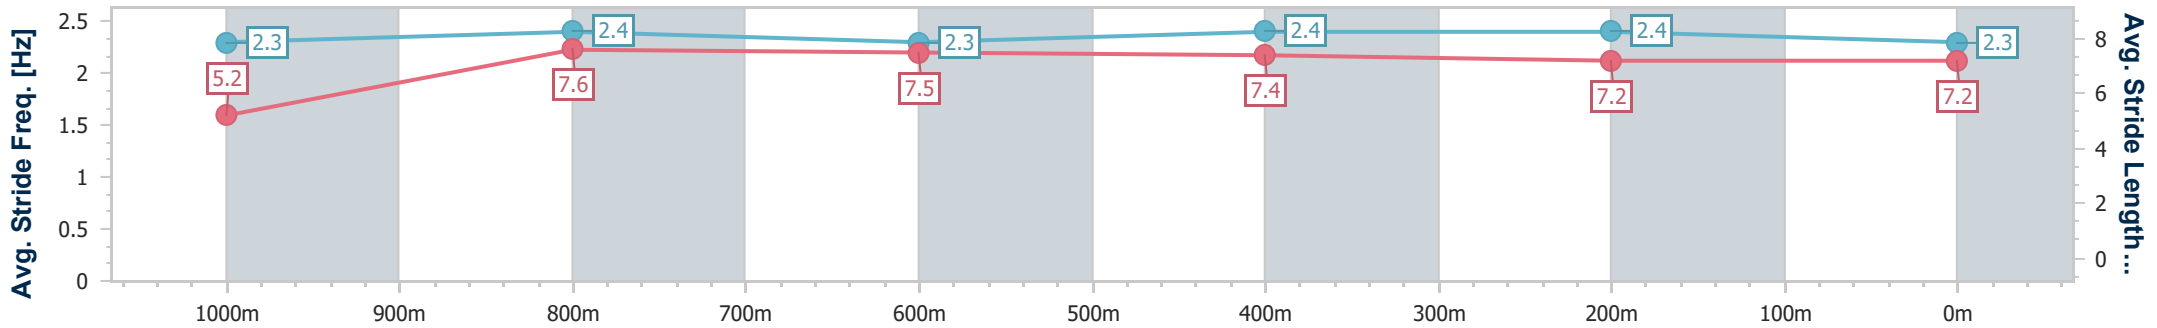

Ipswich QLD Professional

Race 6: GORDON'S GIN Class 4 Handicap - 1100m

09 August 2024 - 14:34

Track Rating: Soft 5, Weather: Fine, Rail Position: +10m Entire

Section	Overall	1000m	800m	600m	400m	200m
Section Times	1:06.00 [3] (0:08.43)	0:57.57 [3] (0:10.97)	0:46.60 [2] (0:11.34)	0:35.26 [2] (0:11.49)	0:23.77 [2] (0:11.67)	0:12.10 [3] (0:12.10)
Average Speed [km/h]	42.9	65.6	63.2	62.3	61.2	59.7
Top Speed [km/h]	63.2	67.3	65.2	63.4	62.7	61.3
Avg. Dist. to Rail [m]	4.1	1.1	1.0	1.9	1.0	0.9
Avg. Stride Freq. [Hz]	2.3	2.4	2.3	2.4	2.4	2.3
Avg. Stride Length [m]	5.2	7.6	7.5	7.4	7.2	7.2