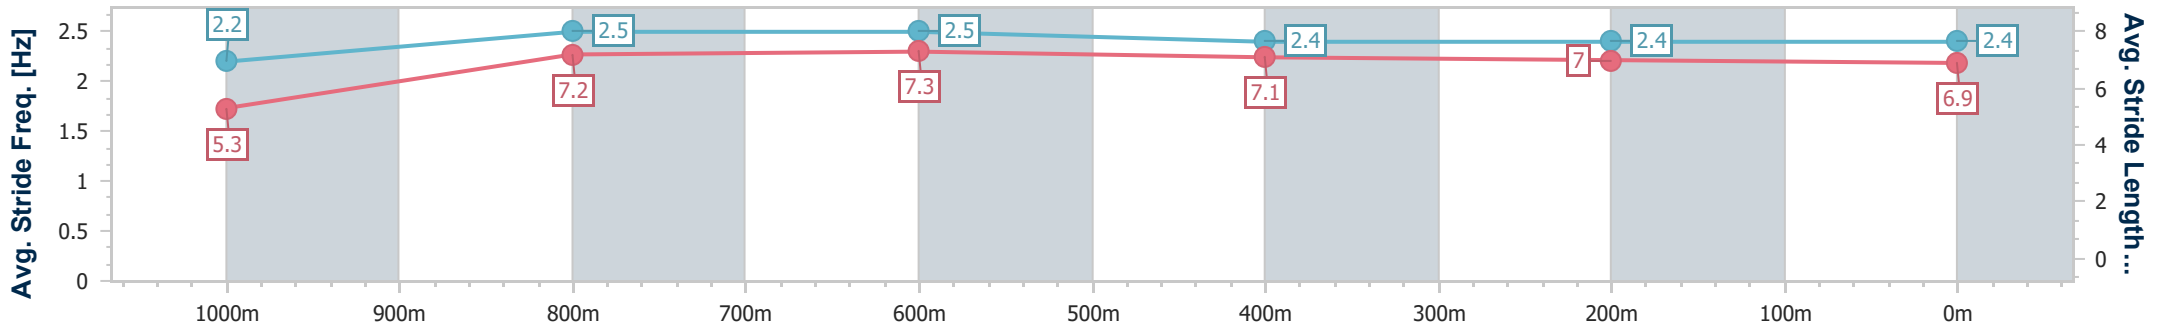

Ipswich QLD Professional

Race 6: GORDON'S GIN Class 4 Handicap - 1100m

09 August 2024 - 14:34

Track Rating: Soft 5, Weather: Fine, Rail Position: +10m Entire

Section	Overall	1000m	800m	600m	400m	200m
Section Times	1:06.48 [9] (0:08.77)	0:57.71 [5] (0:11.24)	0:46.47 [5] (0:10.99)	0:35.48 [4] (0:11.55)	0:23.93 [4] (0:11.68)	0:12.25 [4]
Average Speed [km/h]	41.2	64.0	64.8	61.6	61.0	58.8
Top Speed [km/h]	60.6	66.1	67.1	63.2	62.3	60.4
Avg. Dist. to Rail [m]	3.9	1.3	1.7	2.9	2.7	0.4
Avg. Stride Freq. [Hz]	2.2	2.5	2.5	2.4	2.4	2.4
Avg. Stride Length [m]	5.3	7.2	7.3	7.1	7.0	6.9

- [] Ranking at each section and finish
- .-.- No data available at this section
- NA No data available