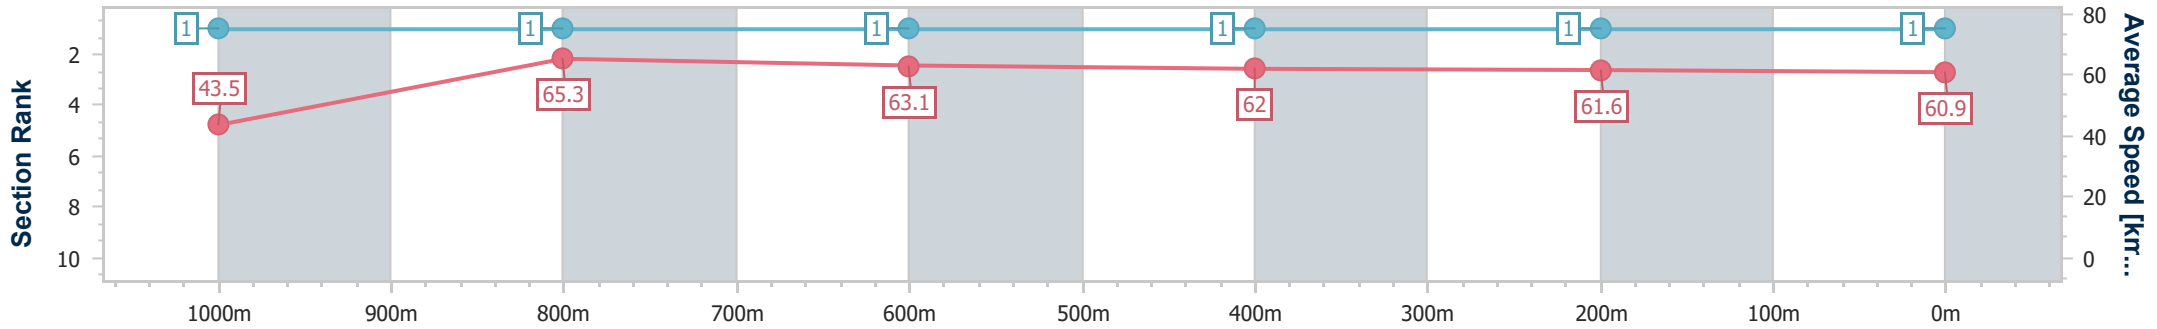

- [] Ranking at each section and finish
- .-.- No data available at this section
- NA No data available

Horse/Jockey Name	Shot Of Whiskey
Final Rank	2
Fastest Section Time (Section)	0:08.38 (Overall)
Top Speed [km/h] (Section)	65.3 (1000m)
Race State	Finished