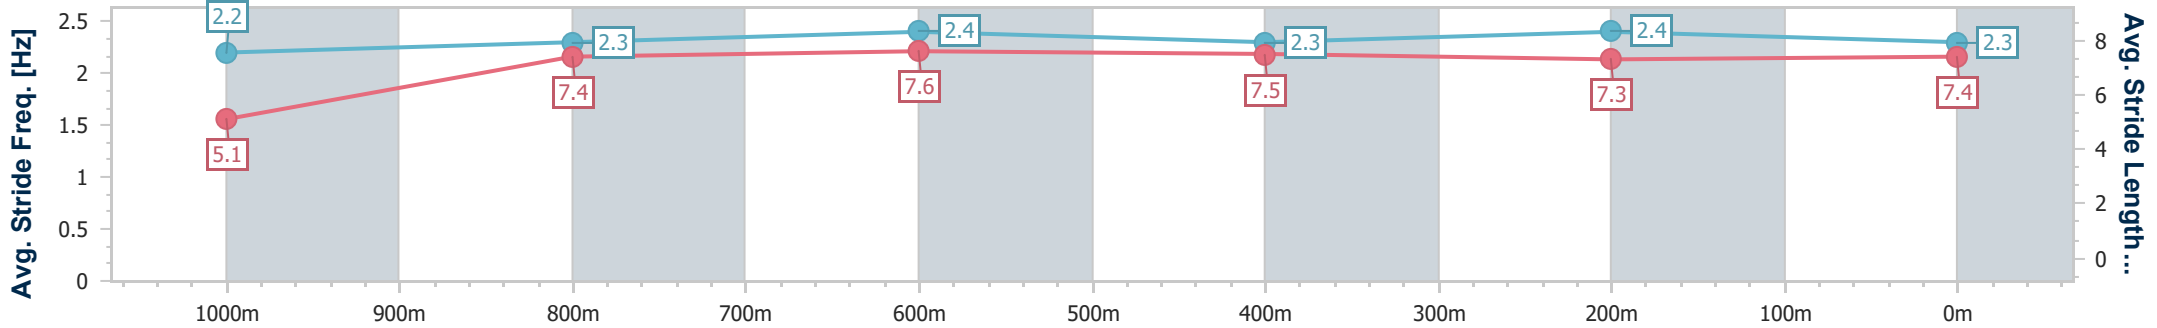

Ipswich QLD Professional

Race 6: GORDON'S GIN Class 4 Handicap - 1100m

09 August 2024 - 14:34

Track Rating: Soft 5, Weather: Fine, Rail Position: +10m Entire

Section	Overall	1000m	800m	600m	400m	200m
Section Times	1:06.01 [4] (0:08.91)	0:57.10 [7] (0:11.38)	0:45.72 [6] (0:11.06)	0:34.66 [6] (0:11.36)	0:23.30 [5] (0:11.63)	0:11.67 [5]
Average Speed [km/h]	40.7	63.0	64.6	63.1	62.3	61.6
Top Speed [km/h]	62.0	65.5	66.2	64.4	63.2	63.6
Avg. Dist. to Rail [m]	6.6	0.8	1.9	1.2	2.0	4.2
Avg. Stride Freq. [Hz]	2.2	2.3	2.4	2.3	2.4	2.3
Avg. Stride Length [m]	5.1	7.4	7.6	7.5	7.3	7.4