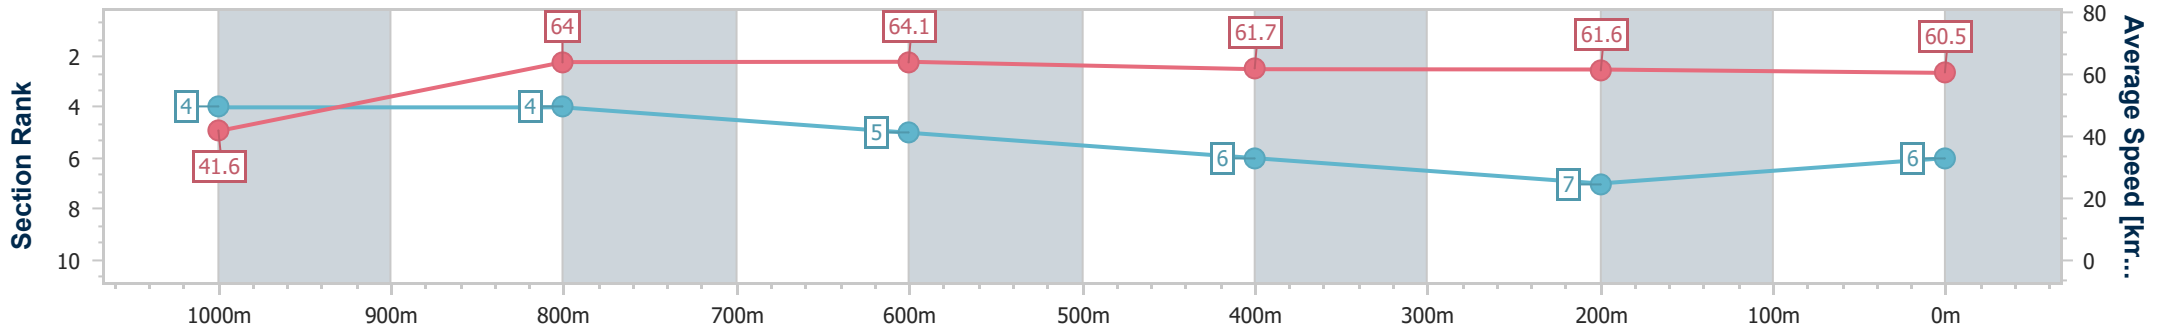

Ipswich QLD Professional

Race 6: GORDON'S GIN Class 4 Handicap - 1100m

09 August 2024 - 14:34

Track Rating: Soft 5, Weather: Fine, Rail Position: +10m Entire

Section	Overall	1000m	800m	600m	400m	200m
Section Times	1:06.28 [6] (0:08.65)	0:57.63 [4] (0:11.33)	0:46.30 [4] (0:11.17)	0:35.13 [5] (0:11.63)	0:23.50 [6] (0:11.61)	0:11.89 [7]
Average Speed [km/h]	41.6	64.0	64.1	61.7	61.6	60.5
Top Speed [km/h]	59.1	67.2	67.1	62.4	63.6	63.2
Avg. Dist. to Rail [m]	4.1	0.7	0.5	1.5	1.2	1.3
Avg. Stride Freq. [Hz]	2.2	2.3	2.3	2.3	2.3	2.3
Avg. Stride Length [m]	5.4	7.7	7.7	7.6	7.4	7.4

- [] Ranking at each section and finish
- .-.- No data available at this section
- NA No data available

Horse/Jockey Name	Down The Barrel
Final Rank	7
Fastest Section Time (Section)	0:08.88 (Overall)
Top Speed [km/h] (Section)	66.3 (800m)
Race State	Finished