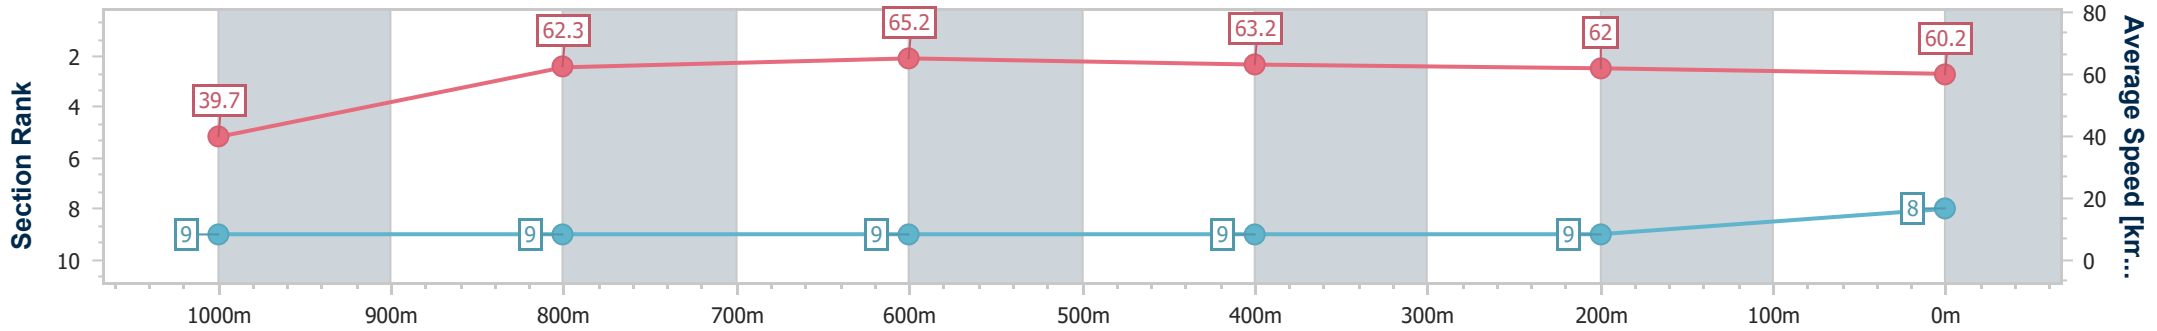

Ipswich QLD Professional

Race 6: GORDON'S GIN Class 4 Handicap - 1100m

09 August 2024 - 14:34

Track Rating: Soft 5, Weather: Fine, Rail Position: +10m Entire

Section	Overall	1000m	800m	600m	400m	200m
Section Times	1:06.46 [8] (0:09.14)	0:57.32 [9] (0:11.49)	0:45.83 [9] (0:10.97)	0:34.86 [9] (0:11.33)	0:23.53 [9] (0:11.57)	0:11.96 [9] (0:11.96)
Average Speed [km/h]	39.7	62.3	65.2	63.2	62.0	60.2
Top Speed [km/h]	60.8	65.2	66.5	64.8	63.2	62.7
Avg. Dist. to Rail [m]	4.9	1.7	2.3	1.2	1.4	3.2
Avg. Stride Freq. [Hz]	2.2	2.3	2.4	2.4	2.4	2.4
Avg. Stride Length [m]	4.9	7.5	7.6	7.5	7.2	7.1