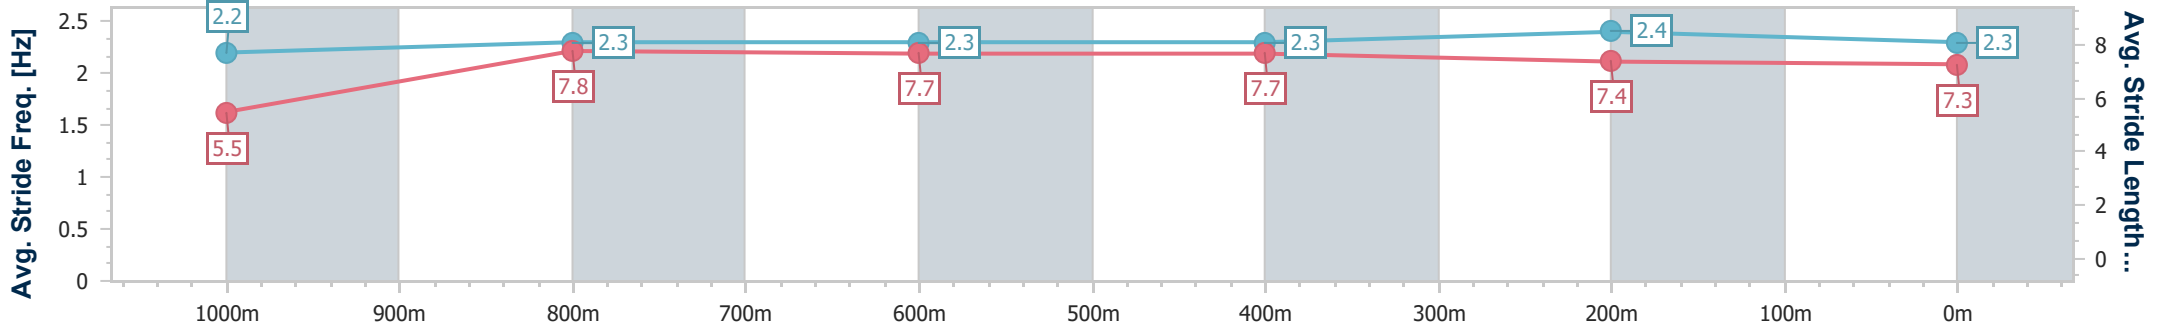

Ipswich QLD Professional

Race 6: GORDON'S GIN Class 4 Handicap - 1100m

09 August 2024 - 14:34

Track Rating: Soft 5, Weather: Fine, Rail Position: +10m Entire

Section	Overall	1000m	800m	600m	400m	200m
Section Times	1:05.78 [2] (0:08.38)	0:57.40 [2] (0:11.15)	0:46.25 [3] (0:11.32)	0:34.93 [3] (0:11.48)	0:23.45 [3] (0:11.39)	0:12.06 [2] (0:12.06)
Average Speed [km/h]	42.7	64.5	63.0	62.5	63.0	59.7
Top Speed [km/h]	63.6	65.3	63.9	63.5	63.9	62.4
Avg. Dist. to Rail [m]	1.2	1.6	1.8	0.8	0.9	0.4
Avg. Stride Freq. [Hz]	2.2	2.3	2.3	2.3	2.4	2.3
Avg. Stride Length [m]	5.5	7.8	7.7	7.7	7.4	7.3