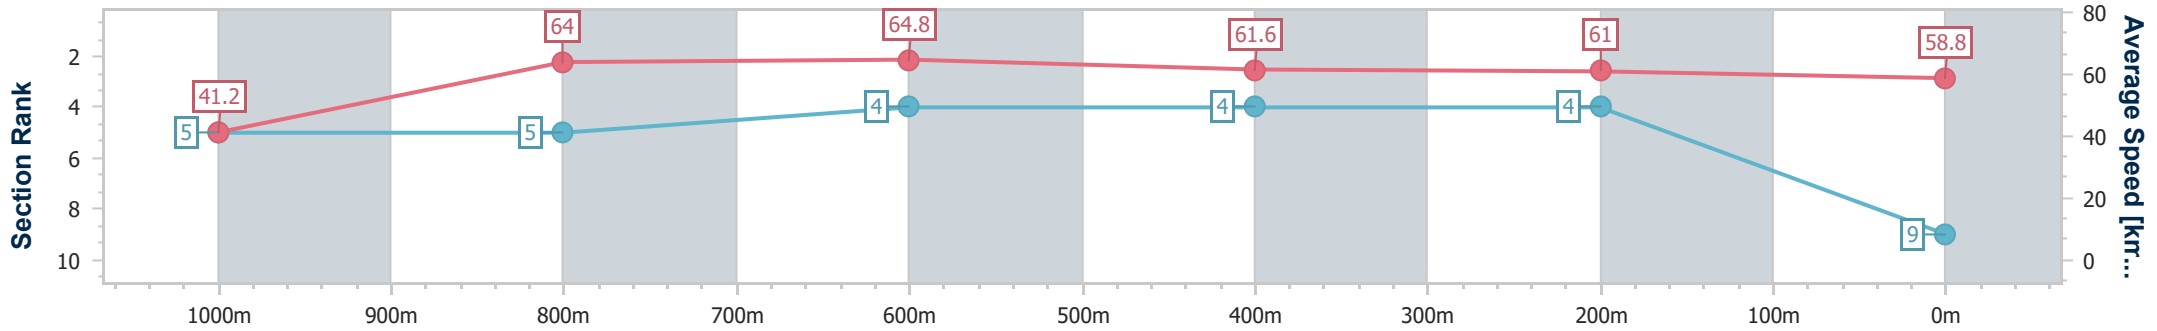

Ipswich QLD Professional

Race 6: GORDON'S GIN Class 4 Handicap - 1100m

09 August 2024 - 14:34

Track Rating: Soft 5, Weather: Fine, Rail Position: +10m Entire

Section	Overall	1000m	800m	600m	400m	200m
Section Times	1:06.48 [9] (0:08.77)	0:57.71 [5] (0:11.24)	0:46.47 [5] (0:10.99)	0:35.48 [4] (0:11.55)	0:23.93 [4] (0:11.68)	0:12.25 [4]
Average Speed [km/h]	41.2	64.0	64.8	61.6	61.0	58.8
Top Speed [km/h]	60.6	66.1	67.1	63.2	62.3	60.4
Avg. Dist. to Rail [m]	3.9	1.3	1.7	2.9	2.7	0.4
Avg. Stride Freq. [Hz]	2.2	2.5	2.5	2.4	2.4	2.4
Avg. Stride Length [m]	5.3	7.2	7.3	7.1	7.0	6.9

- [] Ranking at each section and finish
- .-.- No data available at this section
- NA No data available