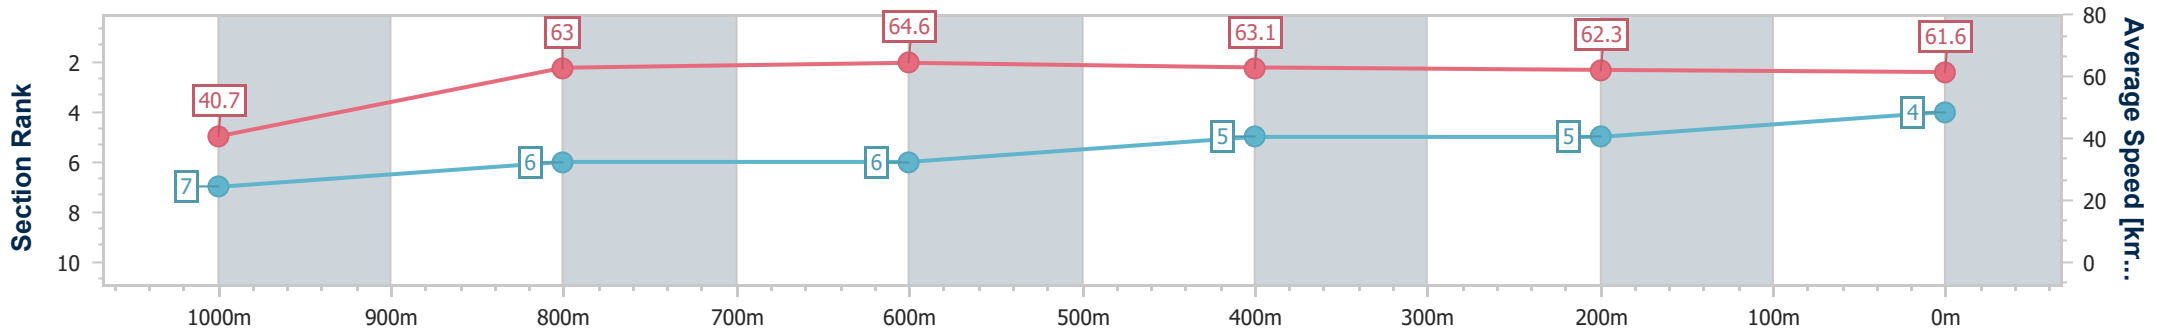

Ipswich QLD Professional

Race 6: GORDON'S GIN Class 4 Handicap - 1100m

09 August 2024 - 14:34

Track Rating: Soft 5, Weather: Fine, Rail Position: +10m Entire

Section	Overall	1000m	800m	600m	400m	200m
Section Times	1:06.01 [4] (0:08.91)	0:57.10 [7] (0:11.38)	0:45.72 [6] (0:11.06)	0:34.66 [6] (0:11.36)	0:23.30 [5] (0:11.63)	0:11.67 [5]
Average Speed [km/h]	40.7	63.0	64.6	63.1	62.3	61.6
Top Speed [km/h]	62.0	65.5	66.2	64.4	63.2	63.6
Avg. Dist. to Rail [m]	6.6	0.8	1.9	1.2	2.0	4.2
Avg. Stride Freq. [Hz]	2.2	2.3	2.4	2.3	2.4	2.3
Avg. Stride Length [m]	5.1	7.4	7.6	7.5	7.3	7.4