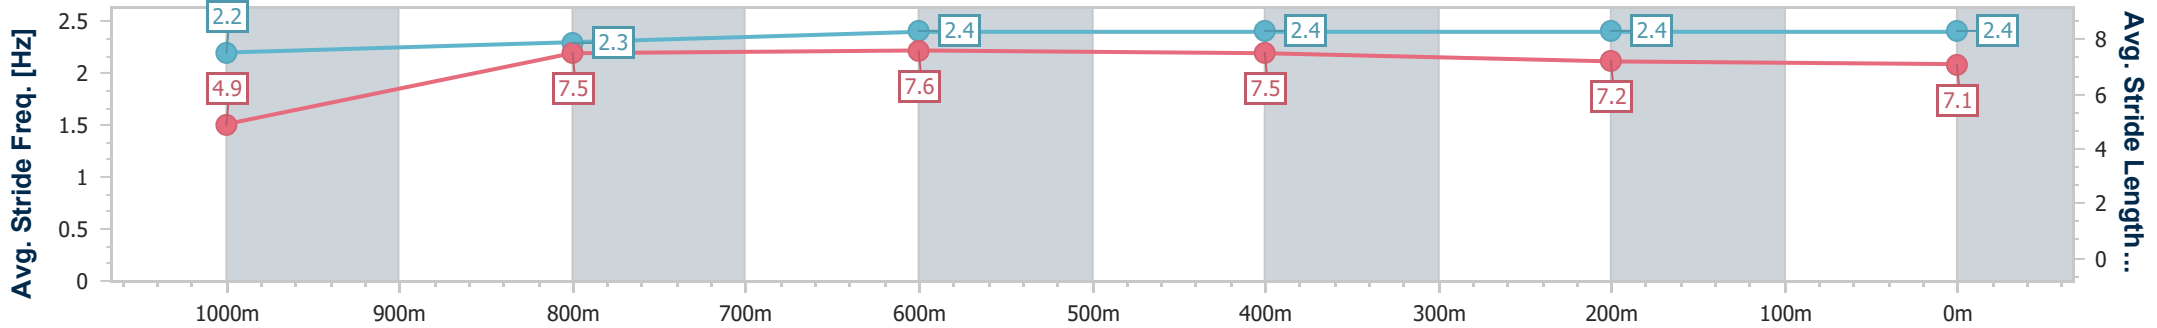

Ipswich QLD Professional

Race 6: GORDON'S GIN Class 4 Handicap - 1100m

09 August 2024 - 14:34

Track Rating: Soft 5, Weather: Fine, Rail Position: +10m Entire

Section	Overall	1000m	800m	600m	400m	200m
Section Times	1:06.46 [8] (0:09.14)	0:57.32 [9] (0:11.49)	0:45.83 [9] (0:10.97)	0:34.86 [9] (0:11.33)	0:23.53 [9] (0:11.57)	0:11.96 [9] (0:11.96)
Average Speed [km/h]	39.7	62.3	65.2	63.2	62.0	60.2
Top Speed [km/h]	60.8	65.2	66.5	64.8	63.2	62.7
Avg. Dist. to Rail [m]	4.9	1.7	2.3	1.2	1.4	3.2
Avg. Stride Freq. [Hz]	2.2	2.3	2.4	2.4	2.4	2.4
Avg. Stride Length [m]	4.9	7.5	7.6	7.5	7.2	7.1