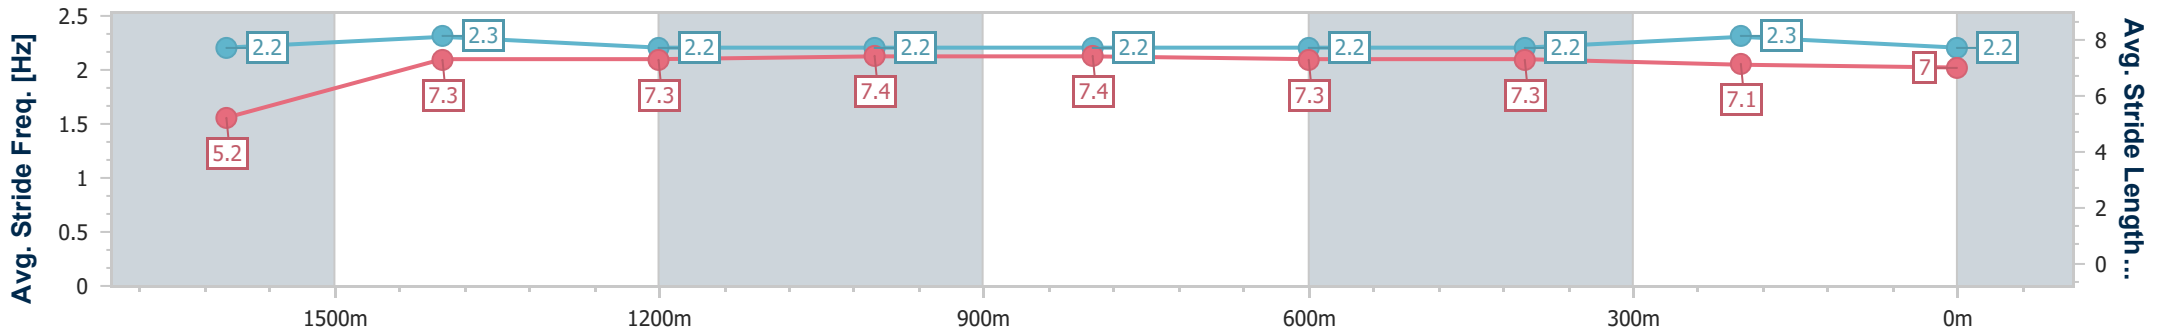

### Ipswich QLD Professional

Race 7: GREAT NORTHERN Class 1 Handicap - 1710m

09 August 2024 - 15:09

Track Rating: Soft 5, Weather: Fine, Rail Position: +10m Entire

Section	Overall	1600m	1400m	1200m	1000m	800m	600m	400m	200m
Section Times	1:47.79 [6] (0:09.73)	1:38.06 [9] (0:11.71)	1:26.35 [8] (0:12.32)	1:14.03 [8] (0:12.36)	1:01.67 [8] (0:12.13)	0:49.54 [7] (0:12.37)	0:37.17 [7] (0:12.30)	0:24.87 [8] (0:12.36)	0:12.51 [8] (0:12.51)
Average Speed [km/h]	40.8	61.4	58.0	58.2	59.0	58.0	58.4	58.6	57.5
Top Speed [km/h]	60.7	62.9	59.7	59.1	59.6	59.0	59.6	59.5	58.9
Avg. Dist. to Rail [m]	1.2	2.0	1.9	1.0	1.3	1.5	0.4	2.5	6.4
Avg. Stride Freq. [Hz]	2.2	2.3	2.2	2.2	2.2	2.2	2.2	2.3	2.2
Avg. Stride Length [m]	5.2	7.3	7.3	7.4	7.4	7.3	7.3	7.1	7.0