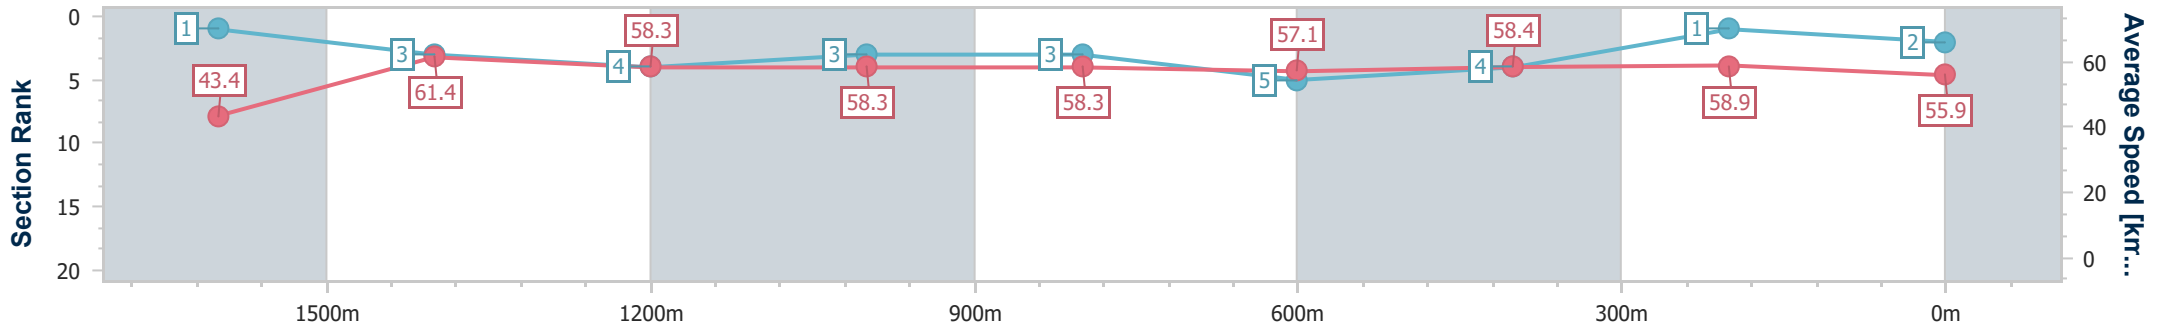

### Ipswich QLD Professional

Race 7: GREAT NORTHERN Class 1 Handicap - 1710m

09 August 2024 - 15:09

Track Rating: Soft 5, Weather: Fine, Rail Position: +10m Entire

Section	Overall	1600m	1400m	1200m	1000m	800m	600m	400m	200m
Section Times	1:47.51 [2] (0:09.17)	1:38.34 [1] (0:11.71)	1:26.63 [3] (0:12.24)	1:14.39 [4] (0:12.30)	1:02.09 [3] (0:12.32)	0:49.77 [3] (0:12.55)	0:37.22 [5] (0:12.21)	0:25.01 [4] (0:12.16)	0:12.85 [1] (0:12.85)
Average Speed [km/h]	43.4	61.4	58.3	58.3	58.3	57.1	58.4	58.9	55.9
Top Speed [km/h]	62.5	63.2	59.3	59.3	59.4	58.2	59.5	60.5	57.9
Avg. Dist. to Rail [m]	4.4	1.5	2.1	1.1	0.8	1.3	2.1	2.0	1.3
Avg. Stride Freq. [Hz]	2.3	2.5	2.4	2.4	2.3	2.3	2.4	2.5	2.4
Avg. Stride Length [m]	5.4	6.8	6.8	6.9	6.9	6.8	6.7	6.6	6.3