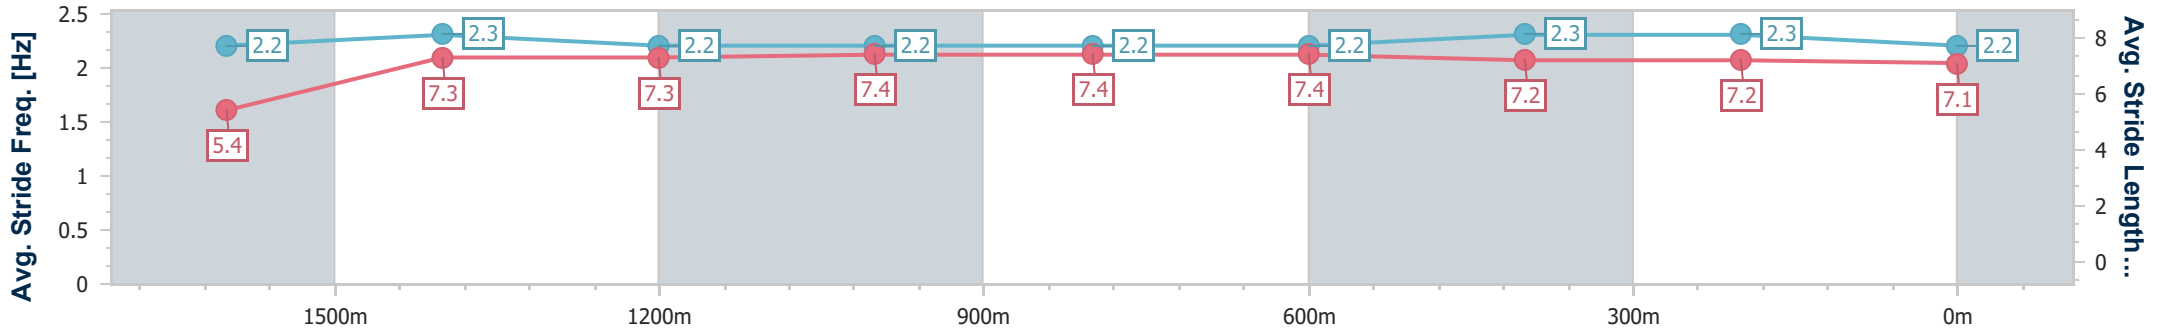

### Ipswich QLD Professional

Race 7: GREAT NORTHERN Class 1 Handicap - 1710m

09 August 2024 - 15:09

Track Rating: Soft 5, Weather: Fine, Rail Position: +10m Entire

Section	Overall	1600m	1400m	1200m	1000m	800m	600m	400m	200m
Section Times	1:47.73 [4] (0:09.36)	1:38.37 [4] (0:11.69)	1:26.68 [4] (0:12.24)	1:14.44 [5] (0:12.38)	1:02.06 [5] (0:12.29)	0:49.77 [5] (0:12.32)	0:37.45 [4] (0:12.17)	0:25.28 [3] (0:12.40)	0:12.88 [3] (0:12.88)
Average Speed [km/h]	42.6	61.4	58.4	57.8	58.6	58.6	58.7	58.1	56.0
Top Speed [km/h]	62.3	63.0	59.5	58.8	59.3	60.6	60.2	59.7	57.5
Avg. Dist. to Rail [m]	1.4	1.5	1.6	0.8	0.5	0.3	0.8	0.4	0.4
Avg. Stride Freq. [Hz]	2.2	2.3	2.2	2.2	2.2	2.2	2.3	2.3	2.2
Avg. Stride Length [m]	5.4	7.3	7.3	7.4	7.4	7.4	7.2	7.2	7.1