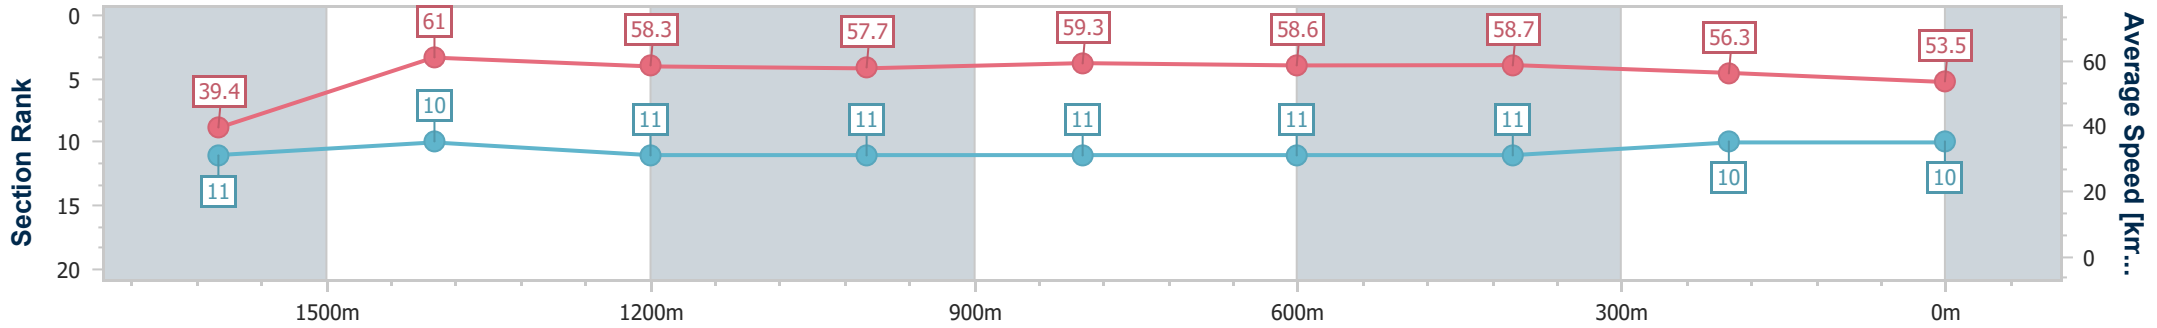

### Ipswich QLD Professional

Race 7: GREAT NORTHERN Class 1 Handicap - 1710m

09 August 2024 - 15:09

Track Rating: Soft 5, Weather: Fine, Rail Position: +10m Entire

Section	Overall	1600m	1400m	1200m	1000m	800m	600m	400m	200m
Section Times	1:49.59 [10] (0:10.07)	1:39.52 [11] (0:11.80)	1:27.72 [10] (0:12.35)	1:15.37 [11] (0:12.47)	1:02.90 [11] (0:12.15)	0:50.75 [11] (0:12.25)	0:38.50 [11] (0:12.24)	0:26.26 [11] (0:12.84)	0:13.42 [10] (0:13.42)
Average Speed [km/h]	39.4	61.0	58.3	57.7	59.3	58.6	58.7	56.3	53.5
Top Speed [km/h]	59.2	63.1	61.6	59.4	60.8	60.2	59.6	59.5	57.3
Avg. Dist. to Rail [m]	3.7	0.8	0.2	0.2	0.2	0.6	0.4	1.5	2.4
Avg. Stride Freq. [Hz]	2.1	2.4	2.3	2.2	2.3	2.3	2.3	2.3	2.2
Avg. Stride Length [m]	5.2	7.2	7.1	7.1	7.2	7.2	7.1	6.6	6.7