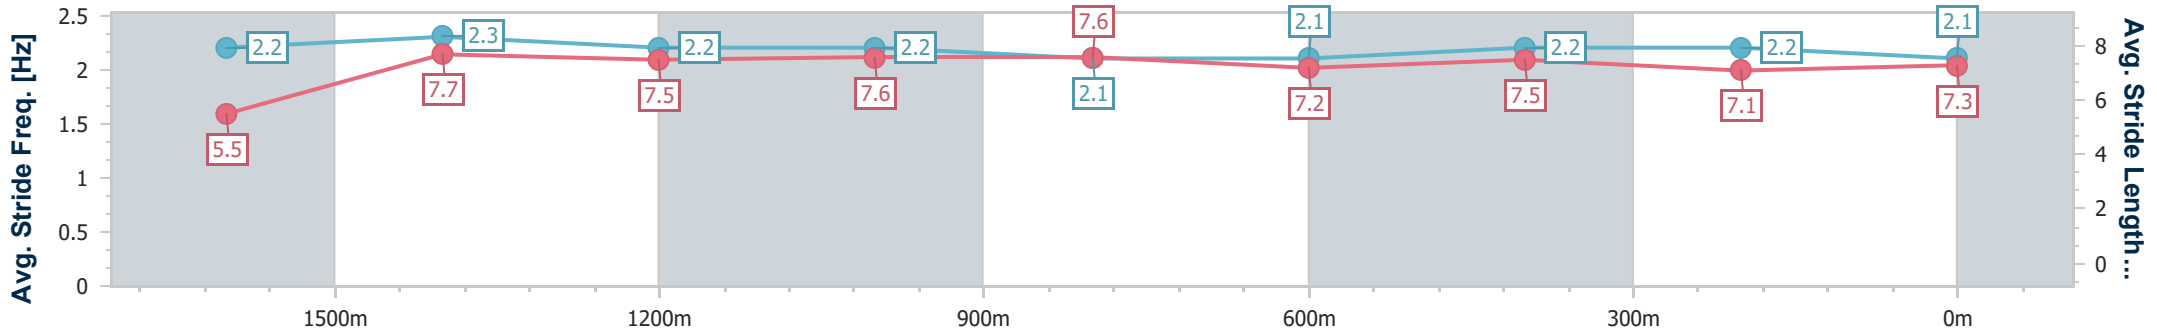

### Ipswich QLD Professional

Race 7: GREAT NORTHERN Class 1 Handicap - 1710m

09 August 2024 - 15:09

Track Rating: Soft 5, Weather: Fine, Rail Position: +10m Entire

Section	Overall	1600m	1400m	1200m	1000m	800m	600m	400m	200m
Section Times	1:48.12 [9] (0:09.48)	1:38.64 [6] (0:11.59)	1:27.05 [5] (0:12.05)	1:15.00 [3] (0:12.06)	1:02.94 [2] (0:12.27)	0:50.67 [2] (0:12.59)	0:38.08 [2] (0:12.31)	0:25.77 [2] (0:12.73)	0:13.04 [7] (0:13.04)
Average Speed [km/h]	41.9	62.1	59.5	59.7	58.6	57.1	58.4	56.2	55.4
Top Speed [km/h]	61.7	63.5	60.3	60.4	59.6	57.9	58.8	57.2	56.9
Avg. Dist. to Rail [m]	6.1	0.8	0.9	0.4	0.3	0.6	1.1	0.7	0.3
Avg. Stride Freq. [Hz]	2.2	2.3	2.2	2.2	2.1	2.1	2.2	2.2	2.1
Avg. Stride Length [m]	5.5	7.7	7.5	7.6	7.6	7.2	7.5	7.1	7.3

- [ ] Ranking at each section and finish
- .-.- No data available at this section
- NA No data available

Horse/Jockey Name	Wind Rush Farm
Final Rank	10
Fastest Section Time (Section)	0:10.07 (Overall)
Top Speed [km/h] (Section)	63.1 (1600m)
Race State	Finished