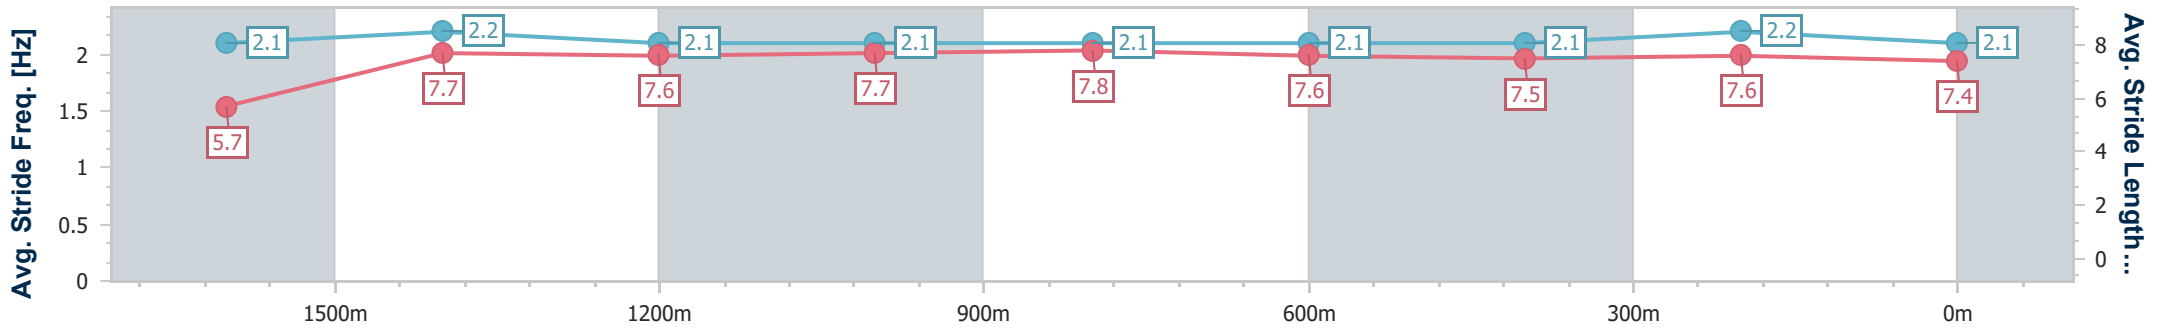

### Ipswich QLD Professional

Race 7: GREAT NORTHERN Class 1 Handicap - 1710m

09 August 2024 - 15:09

Track Rating: Soft 5, Weather: Fine, Rail Position: +10m Entire

Section	Overall	1600m	1400m	1200m	1000m	800m	600m	400m	200m
Section Times	1:47.80 [7] (0:09.63)	1:38.17 [8] (0:11.93)	1:26.24 [9] (0:12.36)	1:13.88 [9] (0:12.36)	1:01.52 [9] (0:12.26)	0:49.26 [9] (0:12.27)	0:36.99 [9] (0:12.13)	0:24.86 [9] (0:12.03)	0:12.83 [5] (0:12.83)
Average Speed [km/h]	41.4	60.4	57.9	58.2	58.7	58.6	58.8	59.3	56.0
Top Speed [km/h]	60.7	60.8	60.4	59.0	59.4	59.3	60.4	60.4	58.9
Avg. Dist. to Rail [m]	7.2	0.9	0.9	0.3	0.4	0.9	1.7	2.6	1.3
Avg. Stride Freq. [Hz]	2.1	2.2	2.1	2.1	2.1	2.1	2.1	2.2	2.1
Avg. Stride Length [m]	5.7	7.7	7.6	7.7	7.8	7.6	7.5	7.6	7.4