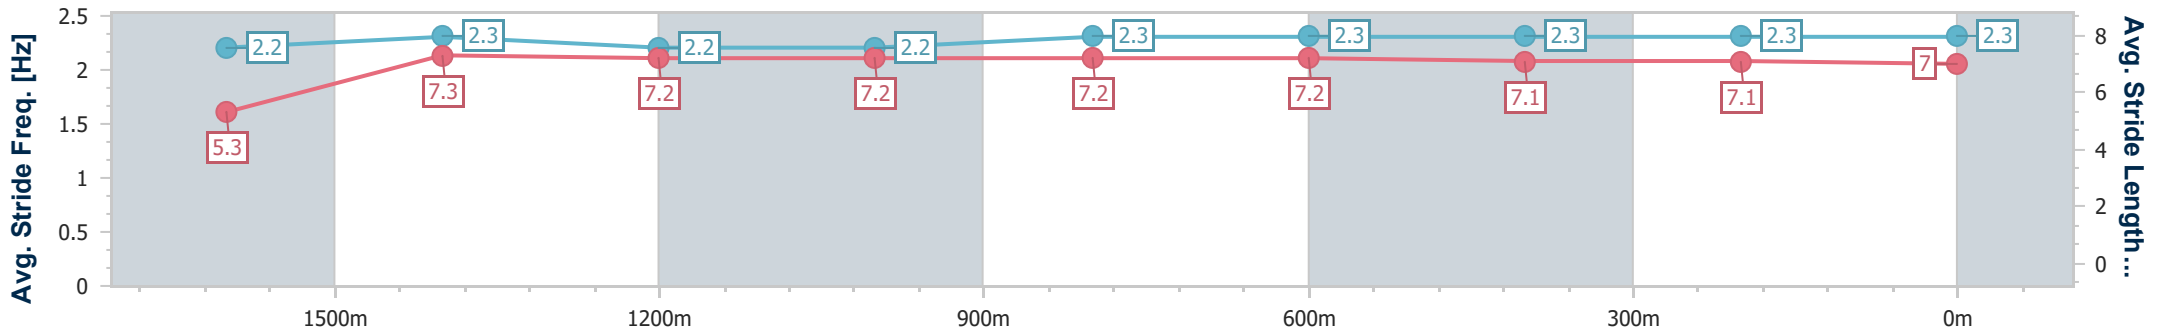

### Ipswich QLD Professional

Race 7: GREAT NORTHERN Class 1 Handicap - 1710m

09 August 2024 - 15:09

Track Rating: Soft 5, Weather: Fine, Rail Position: +10m Entire

Section	Overall	1600m	1400m	1200m	1000m	800m	600m	400m	200m
Section Times	1:47.56 [3] (0:09.48)	1:38.08 [7] (0:11.80)	1:26.28 [7] (0:12.29)	1:13.99 [7] (0:12.38)	1:01.61 [7] (0:12.31)	0:49.30 [8] (0:12.36)	0:36.94 [8] (0:12.11)	0:24.83 [6] (0:12.32)	0:12.51 [6] (0:12.51)
Average Speed [km/h]	41.9	60.9	58.1	57.8	58.7	58.3	59.3	58.5	57.7
Top Speed [km/h]	59.3	61.7	59.9	58.4	59.4	60.5	60.5	59.2	58.4
Avg. Dist. to Rail [m]	0.9	2.4	2.4	0.9	0.2	0.3	0.4	1.3	2.7
Avg. Stride Freq. [Hz]	2.2	2.3	2.2	2.2	2.3	2.3	2.3	2.3	2.3
Avg. Stride Length [m]	5.3	7.3	7.2	7.2	7.2	7.2	7.1	7.1	7.0

- [ ] Ranking at each section and finish
- .-.- No data available at this section
- NA No data available

Horse/Jockey Name	Explicable
Final Rank	4
Fastest Section Time (Section)	0:09.36 (Overall)
Top Speed [km/h] (Section)	63.0 (1600m)
Race State	Finished