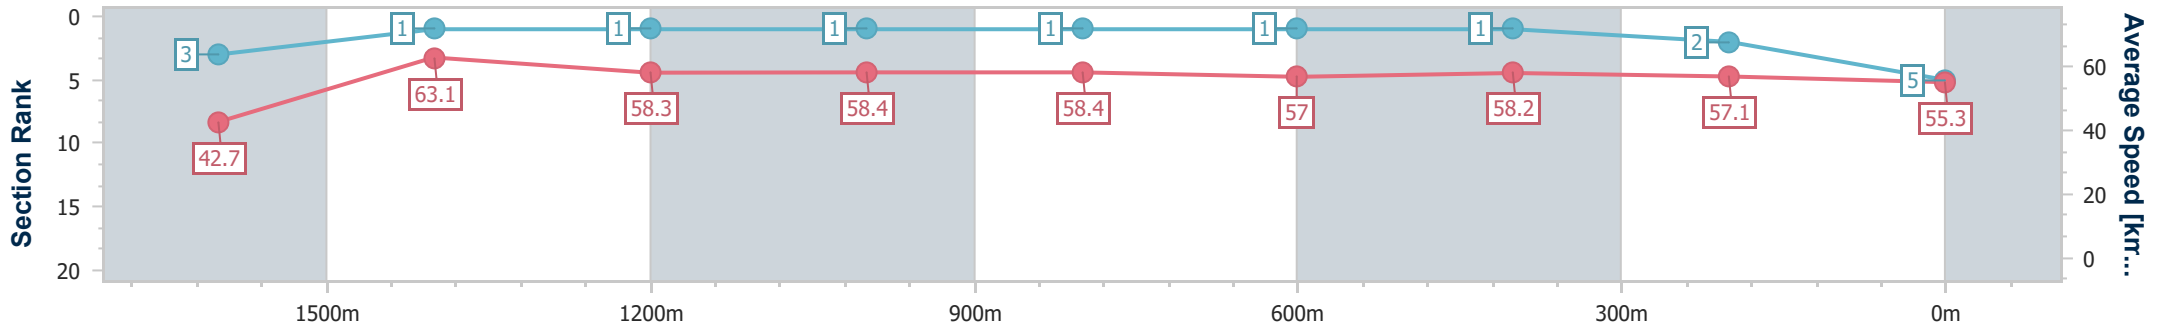

### Ipswich QLD Professional

Race 7: GREAT NORTHERN Class 1 Handicap - 1710m

09 August 2024 - 15:09

Track Rating: Soft 5, Weather: Fine, Rail Position: +10m Entire

Section	Overall	1600m	1400m	1200m	1000m	800m	600m	400m	200m
Section Times	1:47.75 [5] (0:09.25)	1:38.50 [3] (0:11.40)	1:27.10 [1] (0:12.19)	1:14.91 [1] (0:12.33)	1:02.58 [1] (0:12.27)	0:50.31 [1] (0:12.59)	0:37.72 [1] (0:12.22)	0:25.50 [1] (0:12.49)	0:13.01 [2] (0:13.01)
Average Speed [km/h]	42.7	63.1	58.3	58.4	58.4	57.0	58.2	57.1	55.3
Top Speed [km/h]	63.3	65.2	59.8	59.3	59.6	57.7	59.0	57.5	57.6
Avg. Dist. to Rail [m]	5.7	1.5	2.9	0.7	0.6	1.3	2.2	2.8	2.1
Avg. Stride Freq. [Hz]	2.3	2.4	2.2	2.2	2.2	2.2	2.3	2.3	2.2
Avg. Stride Length [m]	5.2	7.3	7.3	7.2	7.3	7.1	7.0	7.0	6.8