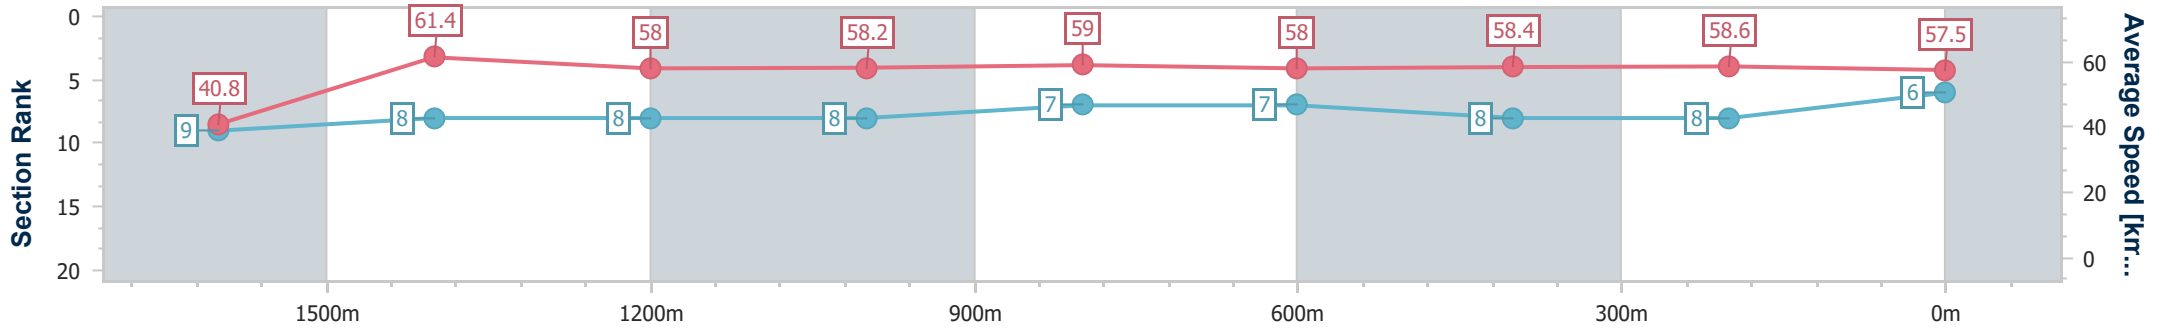

### Ipswich QLD Professional

Race 7: GREAT NORTHERN Class 1 Handicap - 1710m

09 August 2024 - 15:09

Track Rating: Soft 5, Weather: Fine, Rail Position: +10m Entire

Section	Overall	1600m	1400m	1200m	1000m	800m	600m	400m	200m
Section Times	1:47.79 [6] (0:09.73)	1:38.06 [9] (0:11.71)	1:26.35 [8] (0:12.32)	1:14.03 [8] (0:12.36)	1:01.67 [8] (0:12.13)	0:49.54 [7] (0:12.37)	0:37.17 [7] (0:12.30)	0:24.87 [8] (0:12.36)	0:12.51 [8] (0:12.51)
Average Speed [km/h]	40.8	61.4	58.0	58.2	59.0	58.0	58.4	58.6	57.5
Top Speed [km/h]	60.7	62.9	59.7	59.1	59.6	59.0	59.6	59.5	58.9
Avg. Dist. to Rail [m]	1.2	2.0	1.9	1.0	1.3	1.5	0.4	2.5	6.4
Avg. Stride Freq. [Hz]	2.2	2.3	2.2	2.2	2.2	2.2	2.2	2.3	2.2
Avg. Stride Length [m]	5.2	7.3	7.3	7.4	7.4	7.3	7.3	7.1	7.0