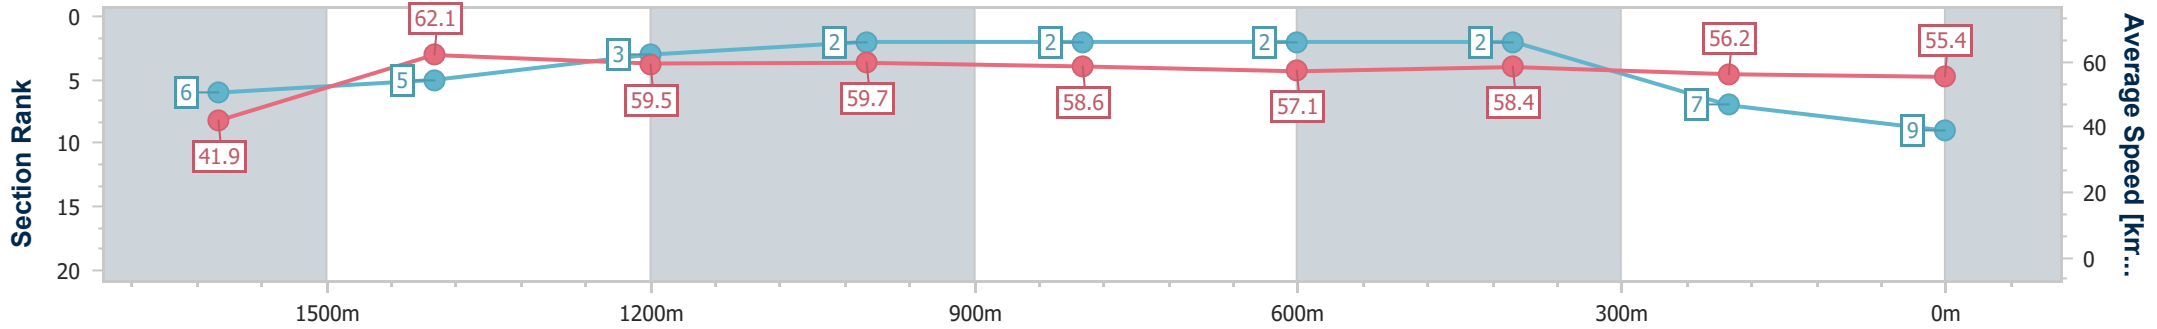

### Ipswich QLD Professional

Race 7: GREAT NORTHERN Class 1 Handicap - 1710m

09 August 2024 - 15:09

Track Rating: Soft 5, Weather: Fine, Rail Position: +10m Entire

Section	Overall	1600m	1400m	1200m	1000m	800m	600m	400m	200m
Section Times	1:48.12 [9] (0:09.48)	1:38.64 [6] (0:11.59)	1:27.05 [5] (0:12.05)	1:15.00 [3] (0:12.06)	1:02.94 [2] (0:12.27)	0:50.67 [2] (0:12.59)	0:38.08 [2] (0:12.31)	0:25.77 [2] (0:12.73)	0:13.04 [7] (0:13.04)
Average Speed [km/h]	41.9	62.1	59.5	59.7	58.6	57.1	58.4	56.2	55.4
Top Speed [km/h]	61.7	63.5	60.3	60.4	59.6	57.9	58.8	57.2	56.9
Avg. Dist. to Rail [m]	6.1	0.8	0.9	0.4	0.3	0.6	1.1	0.7	0.3
Avg. Stride Freq. [Hz]	2.2	2.3	2.2	2.2	2.1	2.1	2.2	2.2	2.1
Avg. Stride Length [m]	5.5	7.7	7.5	7.6	7.6	7.2	7.5	7.1	7.3