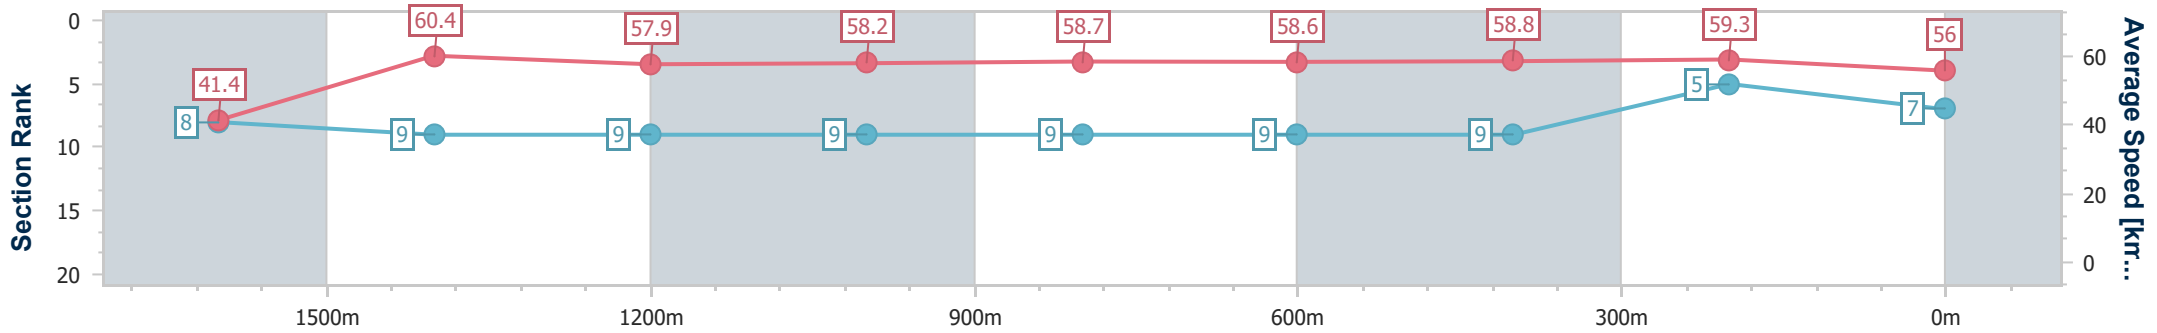

### Ipswich QLD Professional

Race 7: GREAT NORTHERN Class 1 Handicap - 1710m

09 August 2024 - 15:09

Track Rating: Soft 5, Weather: Fine, Rail Position: +10m Entire

Section	Overall	1600m	1400m	1200m	1000m	800m	600m	400m	200m
Section Times	1:47.80 [7] (0:09.63)	1:38.17 [8] (0:11.93)	1:26.24 [9] (0:12.36)	1:13.88 [9] (0:12.36)	1:01.52 [9] (0:12.26)	0:49.26 [9] (0:12.27)	0:36.99 [9] (0:12.13)	0:24.86 [9] (0:12.03)	0:12.83 [5] (0:12.83)
Average Speed [km/h]	41.4	60.4	57.9	58.2	58.7	58.6	58.8	59.3	56.0
Top Speed [km/h]	60.7	60.8	60.4	59.0	59.4	59.3	60.4	60.4	58.9
Avg. Dist. to Rail [m]	7.2	0.9	0.9	0.3	0.4	0.9	1.7	2.6	1.3
Avg. Stride Freq. [Hz]	2.1	2.2	2.1	2.1	2.1	2.1	2.1	2.2	2.1
Avg. Stride Length [m]	5.7	7.7	7.6	7.7	7.8	7.6	7.5	7.6	7.4