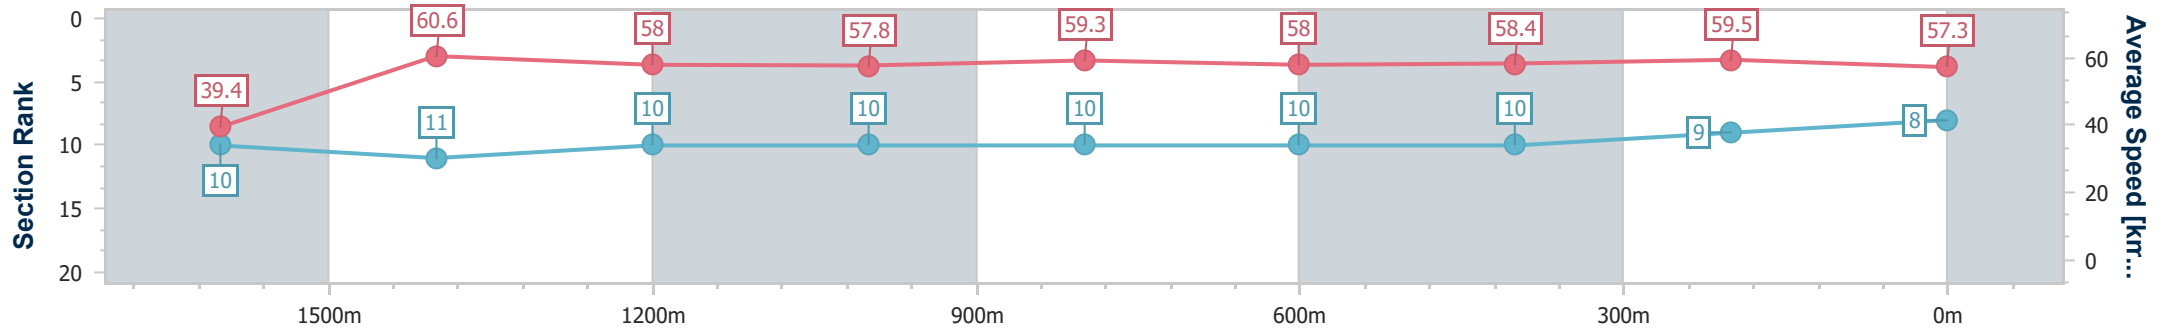

### Ipswich QLD Professional

Race 7: GREAT NORTHERN Class 1 Handicap - 1710m

09 August 2024 - 15:09

Track Rating: Soft 5, Weather: Fine, Rail Position: +10m Entire

Section	Overall	1600m	1400m	1200m	1000m	800m	600m	400m	200m
Section Times	1:47.87 [8] (0:10.05)	1:37.82 [10] (0:11.85)	1:25.97 [11] (0:12.27)	1:13.70 [10] (0:12.39)	1:01.31 [10] (0:12.10)	0:49.21 [10] (0:12.35)	0:36.86 [10] (0:12.23)	0:24.63 [10] (0:12.06)	0:12.57 [9] (0:12.57)
Average Speed [km/h]	39.4	60.6	58.0	57.8	59.3	58.0	58.4	59.5	57.3
Top Speed [km/h]	58.6	61.8	60.7	59.0	61.3	60.1	60.0	60.7	59.4
Avg. Dist. to Rail [m]	2.4	1.9	2.4	1.7	1.5	1.4	1.6	1.3	1.6
Avg. Stride Freq. [Hz]	2.1	2.4	2.3	2.3	2.3	2.3	2.3	2.3	2.3
Avg. Stride Length [m]	5.2	7.2	7.1	7.1	7.2	7.1	7.0	7.1	6.9