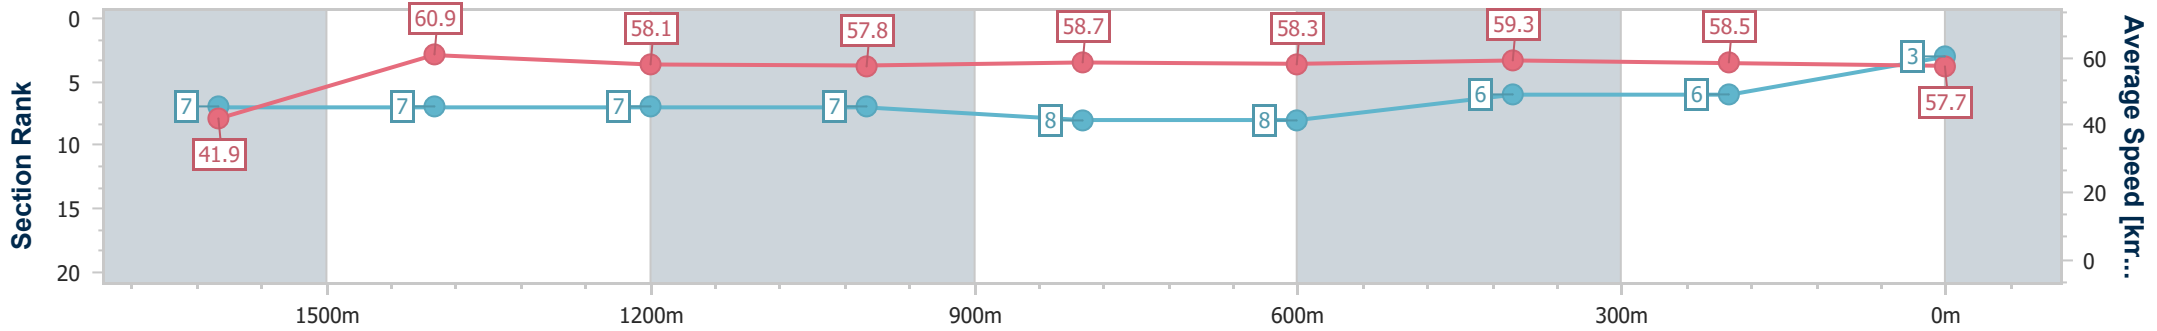

- [ ] Ranking at each section and finish
- .-.- No data available at this section
- NA No data available

Horse/Jockey Name	Explicable
Final Rank	4
Fastest Section Time (Section)	0:09.36 (Overall)
Top Speed [km/h] (Section)	63.0 (1600m)
Race State	Finished