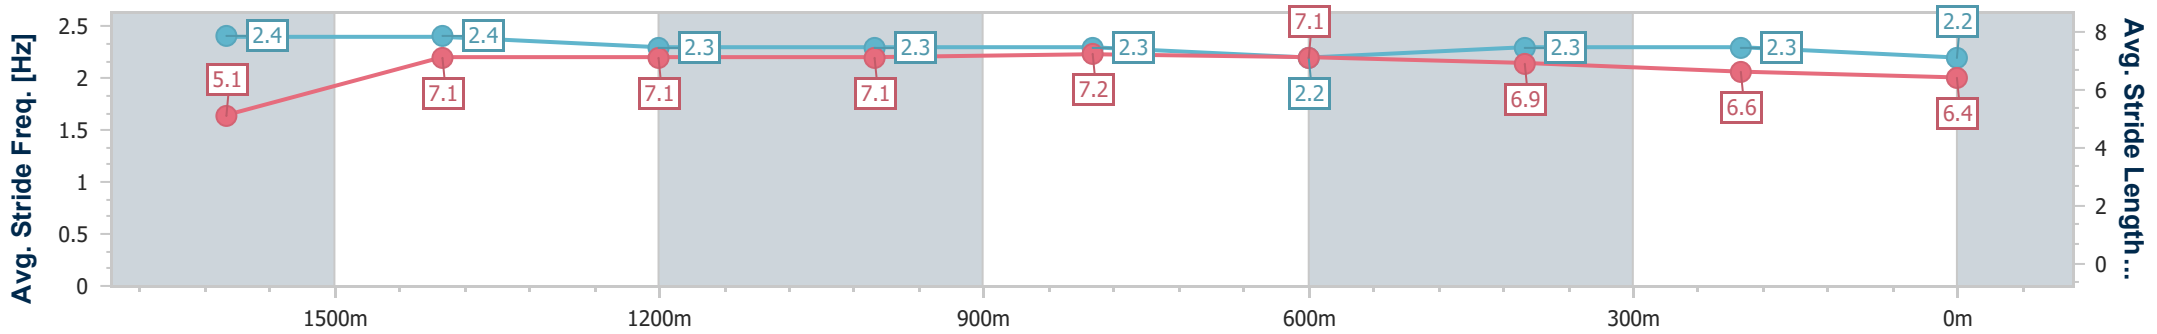

### Ipswich QLD Professional

Race 7: GREAT NORTHERN Class 1 Handicap - 1710m

09 August 2024 - 15:09

Track Rating: Soft 5, Weather: Fine, Rail Position: +10m Entire

Section	Overall	1600m	1400m	1200m	1000m	800m	600m	400m	200m
Section Times	1:50.07 [11] (0:09.22)	1:40.85 [2] (0:11.63)	1:29.22 [2] (0:12.19)	1:17.03 [2] (0:12.41)	1:04.62 [4] (0:12.32)	0:52.30 [4] (0:12.51)	0:39.79 [3] (0:12.54)	0:27.25 [7] (0:13.37)	0:13.88 [11] (0:13.88)
Average Speed [km/h]	43.3	61.8	58.8	58.1	58.3	57.5	57.3	53.9	51.8
Top Speed [km/h]	63.6	63.7	60.5	58.8	59.4	59.2	58.3	56.3	53.2
Avg. Dist. to Rail [m]	7.9	1.4	1.4	0.4	0.3	0.1	0.8	0.6	1.7
Avg. Stride Freq. [Hz]	2.4	2.4	2.3	2.3	2.3	2.2	2.3	2.3	2.2
Avg. Stride Length [m]	5.1	7.1	7.1	7.1	7.2	7.1	6.9	6.6	6.4

- [ ] Ranking at each section and finish
- .-.- No data available at this section
- NA No data available