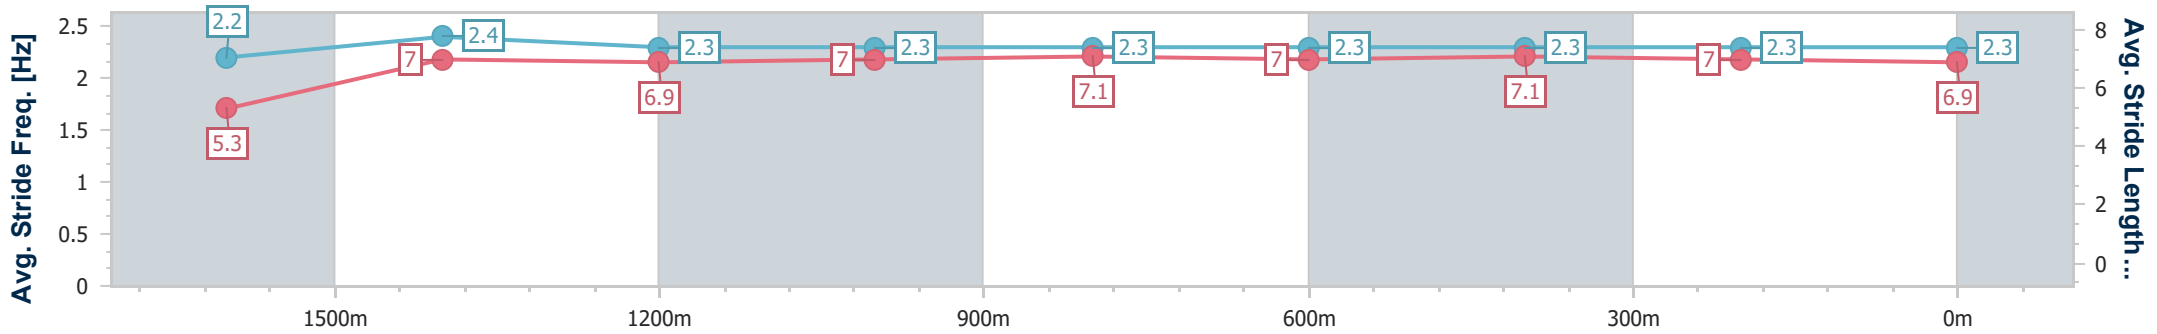

### Ipswich QLD Professional

Race 7: GREAT NORTHERN Class 1 Handicap - 1710m

09 August 2024 - 15:09

Track Rating: Soft 5, Weather: Fine, Rail Position: +10m Entire

Section	Overall	1600m	1400m	1200m	1000m	800m	600m	400m	200m
Section Times	1:47.38 [1] (0:09.44)	1:37.94 [5] (0:11.71)	1:26.23 [6] (0:12.27)	1:13.96 [6] (0:12.33)	1:01.63 [6] (0:12.23)	0:49.40 [6] (0:12.50)	0:36.90 [6] (0:12.20)	0:24.70 [5] (0:12.27)	0:12.43 [4] (0:12.43)
Average Speed [km/h]	42.0	61.3	58.2	58.2	58.8	57.3	58.5	58.6	57.8
Top Speed [km/h]	61.4	63.6	59.7	58.7	59.3	57.9	59.3	59.6	59.5
Avg. Dist. to Rail [m]	1.1	2.4	1.9	1.0	1.1	1.5	1.7	1.2	2.2
Avg. Stride Freq. [Hz]	2.2	2.4	2.3	2.3	2.3	2.3	2.3	2.3	2.3
Avg. Stride Length [m]	5.3	7.0	6.9	7.0	7.1	7.0	7.1	7.0	6.9