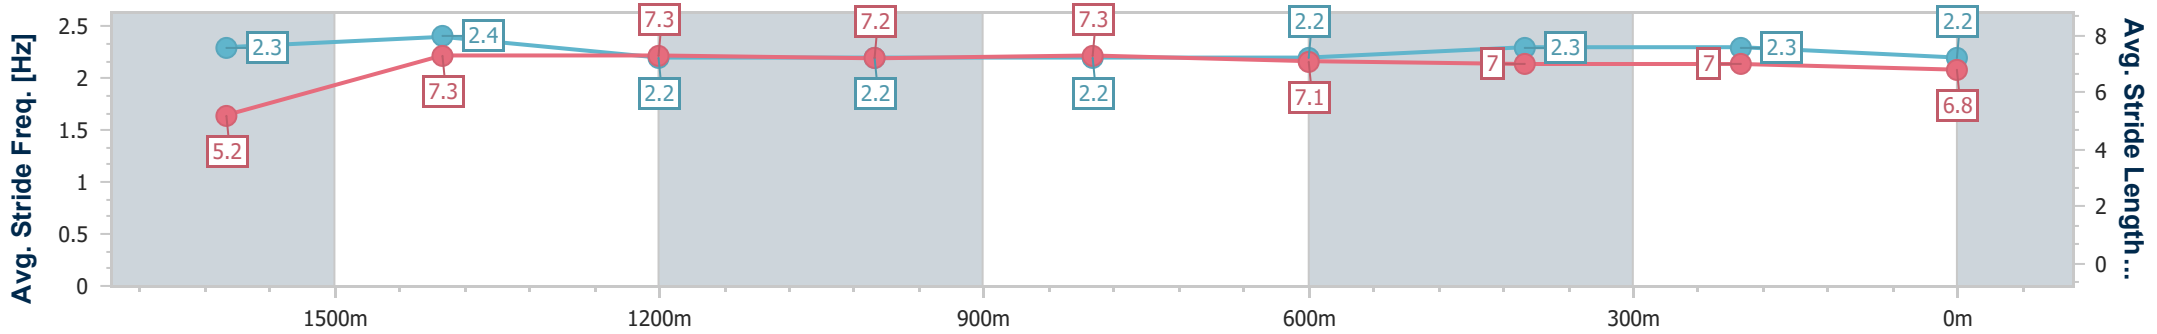

### Ipswich QLD Professional

Race 7: GREAT NORTHERN Class 1 Handicap - 1710m

09 August 2024 - 15:09

Track Rating: Soft 5, Weather: Fine, Rail Position: +10m Entire

Section	Overall	1600m	1400m	1200m	1000m	800m	600m	400m	200m
Section Times	1:47.75 [5] (0:09.25)	1:38.50 [3] (0:11.40)	1:27.10 [1] (0:12.19)	1:14.91 [1] (0:12.33)	1:02.58 [1] (0:12.27)	0:50.31 [1] (0:12.59)	0:37.72 [1] (0:12.22)	0:25.50 [1] (0:12.49)	0:13.01 [2] (0:13.01)
Average Speed [km/h]	42.7	63.1	58.3	58.4	58.4	57.0	58.2	57.1	55.3
Top Speed [km/h]	63.3	65.2	59.8	59.3	59.6	57.7	59.0	57.5	57.6
Avg. Dist. to Rail [m]	5.7	1.5	2.9	0.7	0.6	1.3	2.2	2.8	2.1
Avg. Stride Freq. [Hz]	2.3	2.4	2.2	2.2	2.2	2.2	2.3	2.3	2.2
Avg. Stride Length [m]	5.2	7.3	7.3	7.2	7.3	7.1	7.0	7.0	6.8