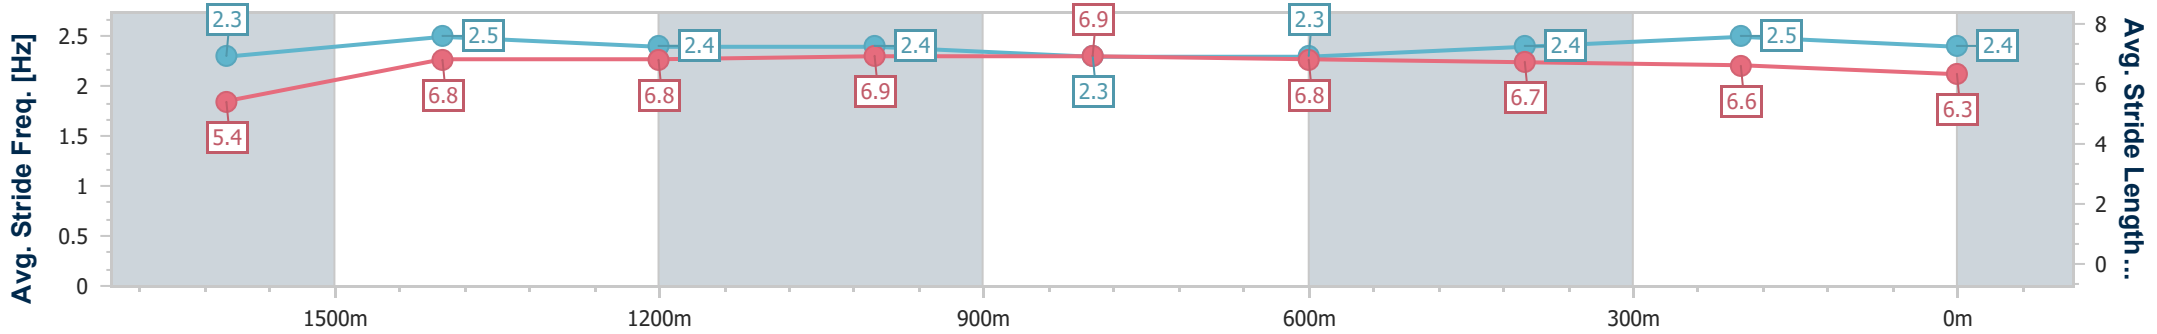

### Ipswich QLD Professional

Race 7: GREAT NORTHERN Class 1 Handicap - 1710m

09 August 2024 - 15:09

Track Rating: Soft 5, Weather: Fine, Rail Position: +10m Entire

Section	Overall	1600m	1400m	1200m	1000m	800m	600m	400m	200m
Section Times	1:47.51 [2] (0:09.17)	1:38.34 [1] (0:11.71)	1:26.63 [3] (0:12.24)	1:14.39 [4] (0:12.30)	1:02.09 [3] (0:12.32)	0:49.77 [3] (0:12.55)	0:37.22 [5] (0:12.21)	0:25.01 [4] (0:12.16)	0:12.85 [1] (0:12.85)
Average Speed [km/h]	43.4	61.4	58.3	58.3	58.3	57.1	58.4	58.9	55.9
Top Speed [km/h]	62.5	63.2	59.3	59.3	59.4	58.2	59.5	60.5	57.9
Avg. Dist. to Rail [m]	4.4	1.5	2.1	1.1	0.8	1.3	2.1	2.0	1.3
Avg. Stride Freq. [Hz]	2.3	2.5	2.4	2.4	2.3	2.3	2.4	2.5	2.4
Avg. Stride Length [m]	5.4	6.8	6.8	6.9	6.9	6.8	6.7	6.6	6.3