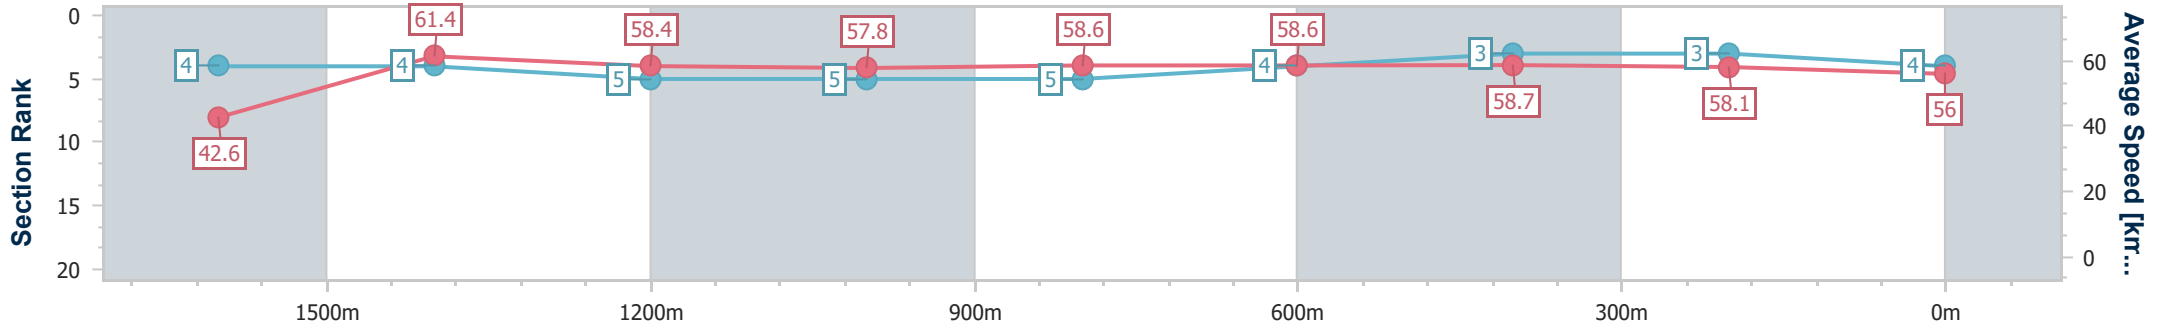

- [ ] Ranking at each section and finish
- .-.- No data available at this section
- NA No data available

Horse/Jockey Name	Majestic Teako
Final Rank	5
Fastest Section Time (Section)	0:09.25 (Overall)
Top Speed [km/h] (Section)	65.2 (1600m)
Race State	Finished