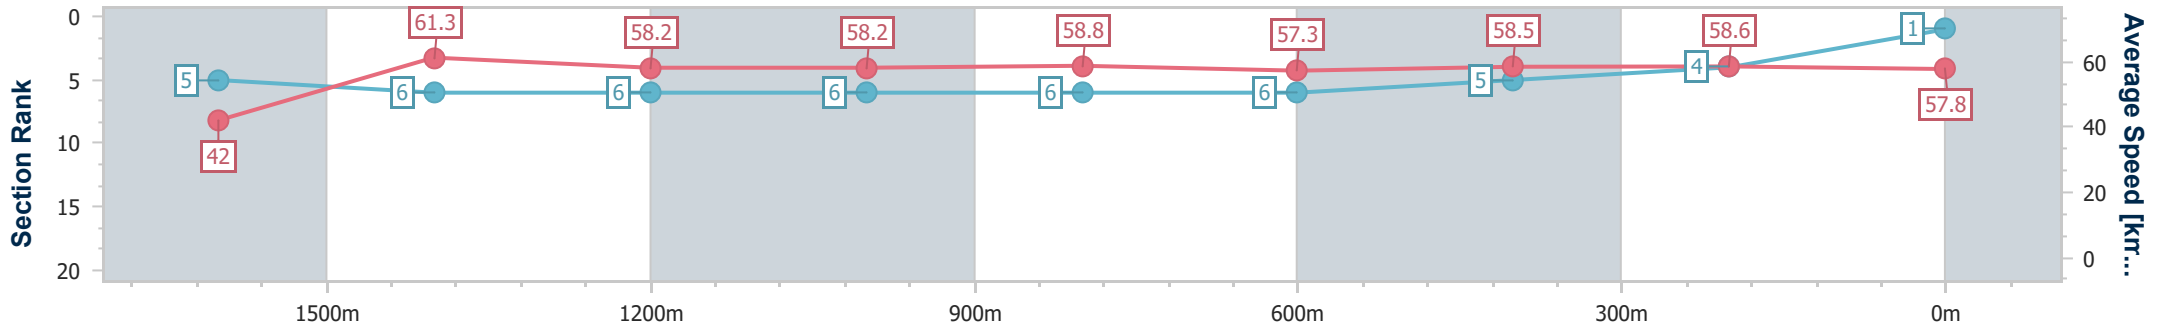

### Ipswich QLD Professional

Race 7: GREAT NORTHERN Class 1 Handicap - 1710m

09 August 2024 - 15:09

Track Rating: Soft 5, Weather: Fine, Rail Position: +10m Entire

Section	Overall	1600m	1400m	1200m	1000m	800m	600m	400m	200m
Section Times	1:47.38 [1] (0:09.44)	1:37.94 [5] (0:11.71)	1:26.23 [6] (0:12.27)	1:13.96 [6] (0:12.33)	1:01.63 [6] (0:12.23)	0:49.40 [6] (0:12.50)	0:36.90 [6] (0:12.20)	0:24.70 [5] (0:12.27)	0:12.43 [4] (0:12.43)
Average Speed [km/h]	42.0	61.3	58.2	58.2	58.8	57.3	58.5	58.6	57.8
Top Speed [km/h]	61.4	63.6	59.7	58.7	59.3	57.9	59.3	59.6	59.5
Avg. Dist. to Rail [m]	1.1	2.4	1.9	1.0	1.1	1.5	1.7	1.2	2.2
Avg. Stride Freq. [Hz]	2.2	2.4	2.3	2.3	2.3	2.3	2.3	2.3	2.3
Avg. Stride Length [m]	5.3	7.0	6.9	7.0	7.1	7.0	7.1	7.0	6.9