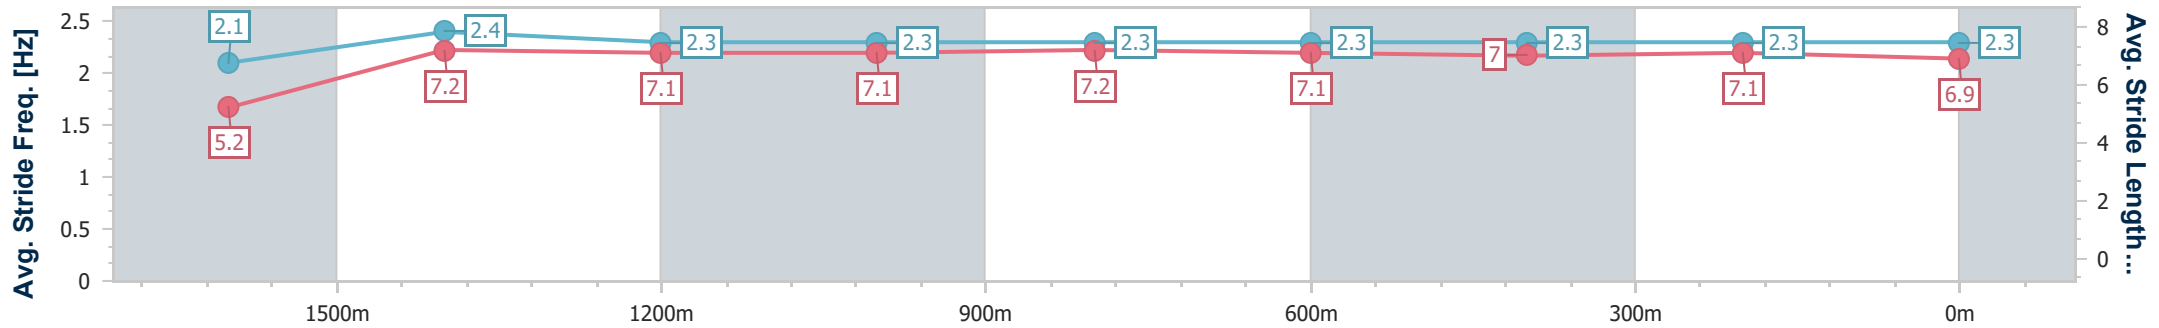

### Ipswich QLD Professional

Race 7: GREAT NORTHERN Class 1 Handicap - 1710m

09 August 2024 - 15:09

Track Rating: Soft 5, Weather: Fine, Rail Position: +10m Entire

Section	Overall	1600m	1400m	1200m	1000m	800m	600m	400m	200m
Section Times	1:47.87 [8] (0:10.05)	1:37.82 [10] (0:11.85)	1:25.97 [11] (0:12.27)	1:13.70 [10] (0:12.39)	1:01.31 [10] (0:12.10)	0:49.21 [10] (0:12.35)	0:36.86 [10] (0:12.23)	0:24.63 [10] (0:12.06)	0:12.57 [9] (0:12.57)
Average Speed [km/h]	39.4	60.6	58.0	57.8	59.3	58.0	58.4	59.5	57.3
Top Speed [km/h]	58.6	61.8	60.7	59.0	61.3	60.1	60.0	60.7	59.4
Avg. Dist. to Rail [m]	2.4	1.9	2.4	1.7	1.5	1.4	1.6	1.3	1.6
Avg. Stride Freq. [Hz]	2.1	2.4	2.3	2.3	2.3	2.3	2.3	2.3	2.3
Avg. Stride Length [m]	5.2	7.2	7.1	7.1	7.2	7.1	7.0	7.1	6.9