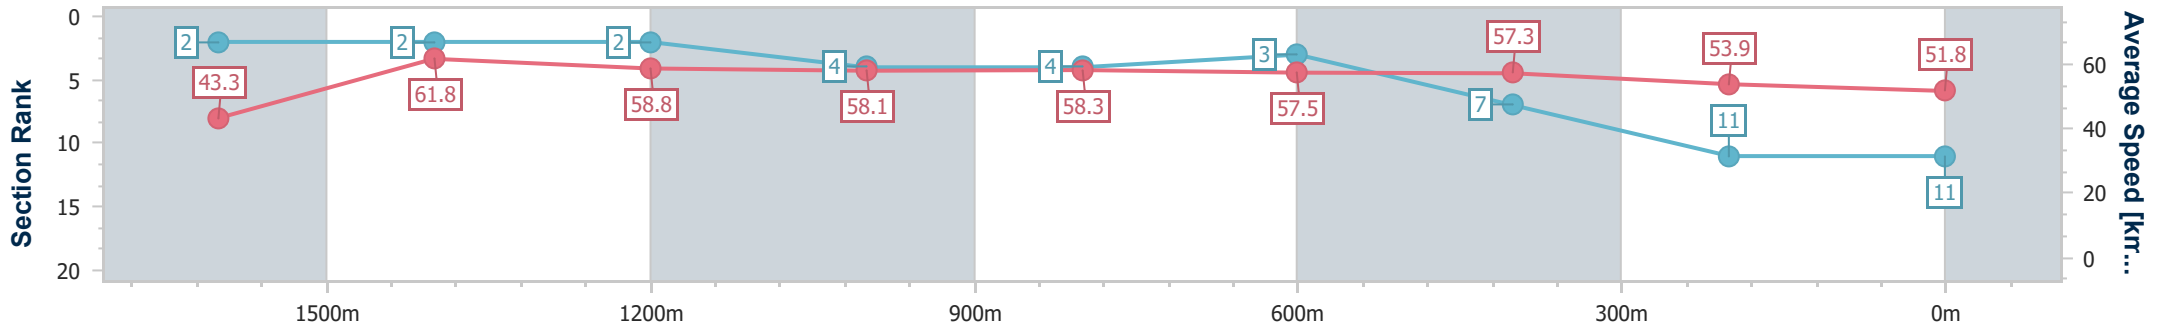

### Ipswich QLD Professional

Race 7: GREAT NORTHERN Class 1 Handicap - 1710m

09 August 2024 - 15:09

Track Rating: Soft 5, Weather: Fine, Rail Position: +10m Entire

Section	Overall	1600m	1400m	1200m	1000m	800m	600m	400m	200m
Section Times	1:50.07 [11] (0:09.22)	1:40.85 [2] (0:11.63)	1:29.22 [2] (0:12.19)	1:17.03 [2] (0:12.41)	1:04.62 [4] (0:12.32)	0:52.30 [4] (0:12.51)	0:39.79 [3] (0:12.54)	0:27.25 [7] (0:13.37)	0:13.88 [11] (0:13.88)
Average Speed [km/h]	43.3	61.8	58.8	58.1	58.3	57.5	57.3	53.9	51.8
Top Speed [km/h]	63.6	63.7	60.5	58.8	59.4	59.2	58.3	56.3	53.2
Avg. Dist. to Rail [m]	7.9	1.4	1.4	0.4	0.3	0.1	0.8	0.6	1.7
Avg. Stride Freq. [Hz]	2.4	2.4	2.3	2.3	2.3	2.2	2.3	2.3	2.2
Avg. Stride Length [m]	5.1	7.1	7.1	7.1	7.2	7.1	6.9	6.6	6.4

- [ ] Ranking at each section and finish
- .-.- No data available at this section
- NA No data available