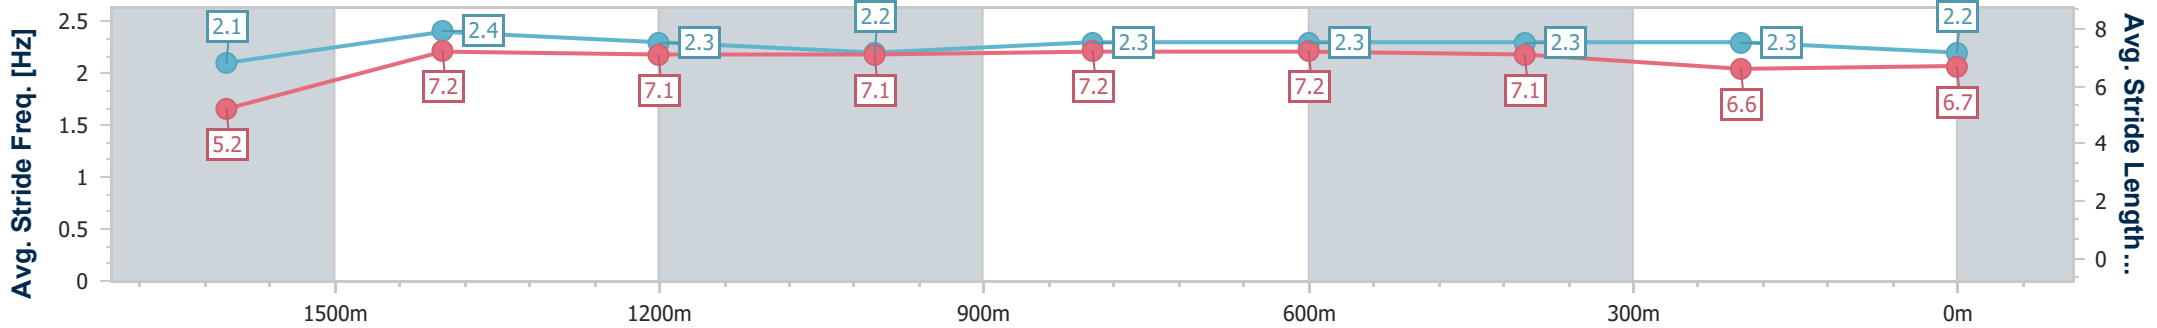

### Ipswich QLD Professional

Race 7: GREAT NORTHERN Class 1 Handicap - 1710m

09 August 2024 - 15:09

Track Rating: Soft 5, Weather: Fine, Rail Position: +10m Entire

Section	Overall	1600m	1400m	1200m	1000m	800m	600m	400m	200m
Section Times	1:49.59 [10] (0:10.07)	1:39.52 [11] (0:11.80)	1:27.72 [10] (0:12.35)	1:15.37 [11] (0:12.47)	1:02.90 [11] (0:12.15)	0:50.75 [11] (0:12.25)	0:38.50 [11] (0:12.24)	0:26.26 [11] (0:12.84)	0:13.42 [10] (0:13.42)
Average Speed [km/h]	39.4	61.0	58.3	57.7	59.3	58.6	58.7	56.3	53.5
Top Speed [km/h]	59.2	63.1	61.6	59.4	60.8	60.2	59.6	59.5	57.3
Avg. Dist. to Rail [m]	3.7	0.8	0.2	0.2	0.2	0.6	0.4	1.5	2.4
Avg. Stride Freq. [Hz]	2.1	2.4	2.3	2.2	2.3	2.3	2.3	2.3	2.2
Avg. Stride Length [m]	5.2	7.2	7.1	7.1	7.2	7.2	7.1	6.6	6.7