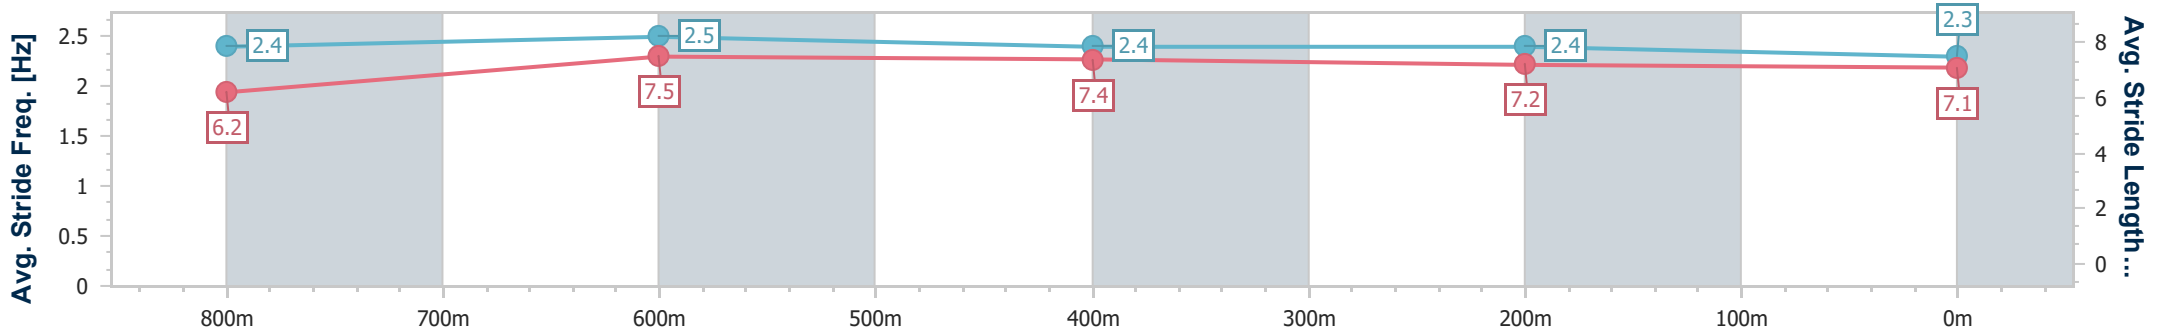

Sunshine Coast QLD Professional

Race 9: CALOUNDRA RSL Class 6 Handicap - 1000m

10 August 2024 - 16:29

Track Rating: Soft 7, Weather: Overcast, Rail Position: True

Section	Overall	800m	600m	400m	200m
Section Times	0:59.23 [8] (0:13.20)	0:46.03 [3] (0:10.73)	0:35.30 [3] (0:11.43)	0:23.87 [5] (0:11.46)	0:12.41 [7] (0:12.41)
Average Speed [km/h]	54.6	68.0	64.4	62.8	58.0
Top Speed [km/h]	69.5	70.2	65.7	64.1	60.9
Avg. Dist. to Rail [m]	11.2	5.3	3.4	7.2	8.5
Avg. Stride Freq. [Hz]	2.4	2.5	2.4	2.4	2.3
Avg. Stride Length [m]	6.2	7.5	7.4	7.2	7.1