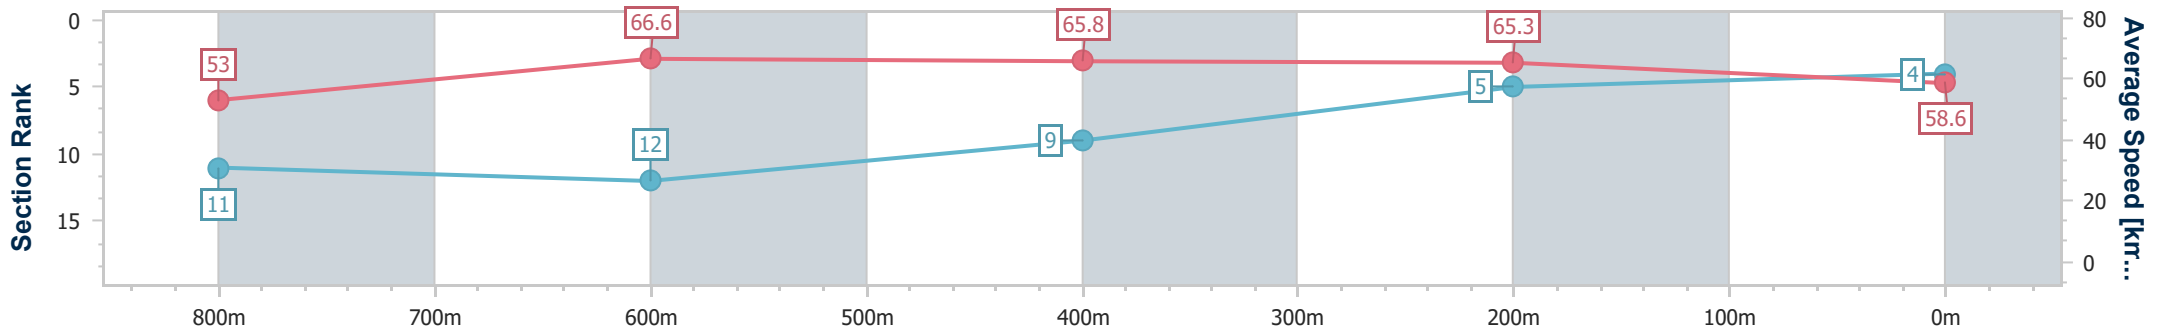

Sunshine Coast QLD Professional

Race 9: CALOUNDRA RSL Class 6 Handicap - 1000m

10 August 2024 - 16:29

Track Rating: Soft 7, Weather: Overcast, Rail Position: True

Section	Overall	800m	600m	400m	200m
Section Times	0:59.00 [4] (0:13.62)	0:45.38 [11] (0:10.95)	0:34.43 [12] (0:11.08)	0:23.35 [9] (0:11.07)	0:12.28 [5] (0:12.28)
Average Speed [km/h]	53.0	66.6	65.8	65.3	58.6
Top Speed [km/h]	67.2	67.3	67.5	67.2	63.2
Avg. Dist. to Rail [m]	8.6	4.1	2.4	5.2	4.8
Avg. Stride Freq. [Hz]	2.3	2.4	2.4	2.4	2.3
Avg. Stride Length [m]	6.3	7.9	7.7	7.6	7.2