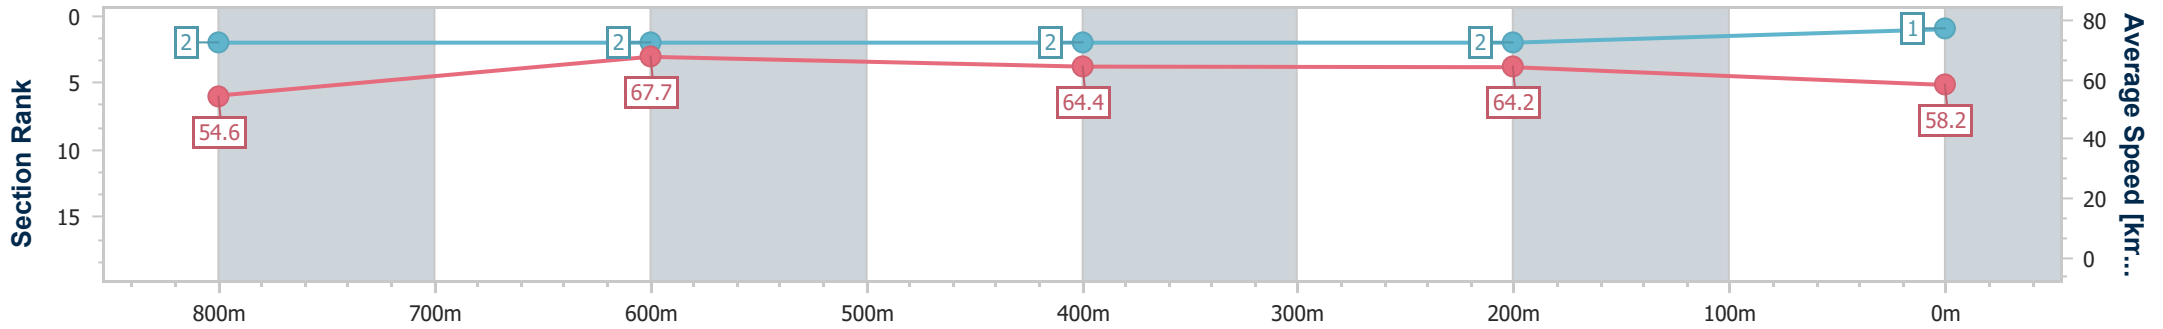

Sunshine Coast QLD Professional

Race 9: CALOUNDRA RSL Class 6 Handicap - 1000m

10 August 2024 - 16:29

Track Rating: Soft 7, Weather: Overcast, Rail Position: True

Section	Overall	800m	600m	400m	200m
Section Times	0:58.83 [1] (0:13.17)	0:45.66 [2] (0:10.75)	0:34.91 [2] (0:11.30)	0:23.61 [2] (0:11.21)	0:12.40 [2] (0:12.40)
Average Speed [km/h]	54.6	67.7	64.4	64.2	58.2
Top Speed [km/h]	69.4	69.7	66.6	65.8	61.7
Avg. Dist. to Rail [m]	7.7	3.5	2.0	4.7	4.5
Avg. Stride Freq. [Hz]	2.4	2.5	2.4	2.5	2.4
Avg. Stride Length [m]	6.3	7.6	7.4	7.3	6.8