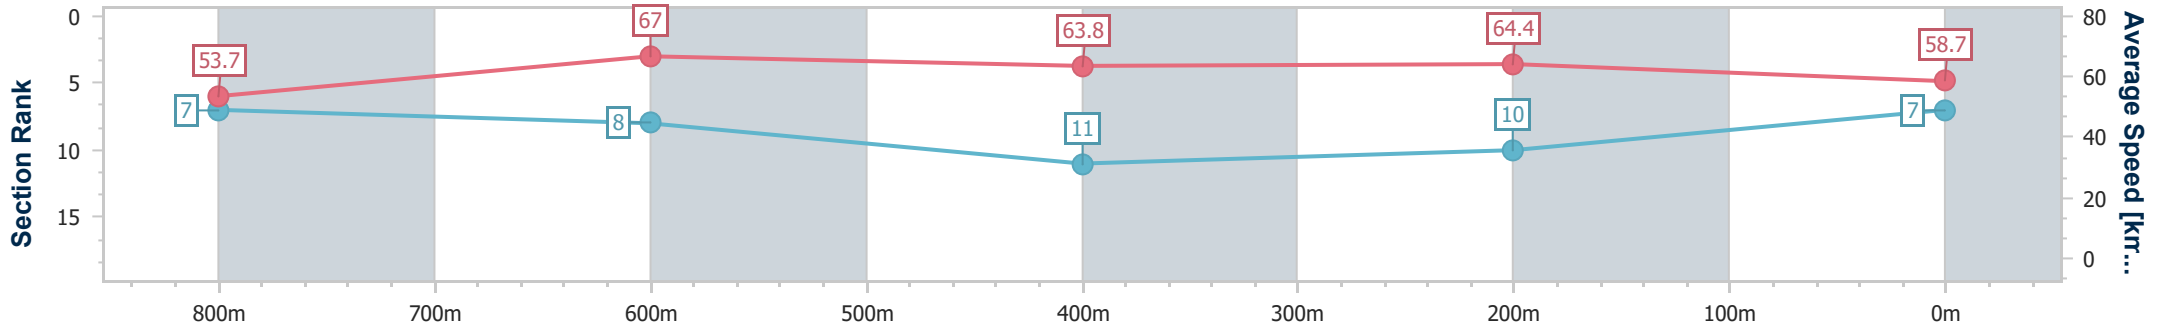

Sunshine Coast QLD Professional

Race 9: CALOUNDRA RSL Class 6 Handicap - 1000m

10 August 2024 - 16:29

Track Rating: Soft 7, Weather: Overcast, Rail Position: True

Section	Overall	800m	600m	400m	200m
Section Times	0:59.18 [7] (0:13.45)	0:45.73 [7] (0:10.82)	0:34.91 [8] (0:11.49)	0:23.42 [11] (0:11.16)	0:12.26 [10] (0:12.26)
Average Speed [km/h]	53.7	67.0	63.8	64.4	58.7
Top Speed [km/h]	68.2	68.5	65.1	65.7	62.0
Avg. Dist. to Rail [m]	8.3	3.2	2.7	5.1	5.9
Avg. Stride Freq. [Hz]	2.4	2.5	2.4	2.4	2.3
Avg. Stride Length [m]	6.2	7.5	7.2	7.3	7.0