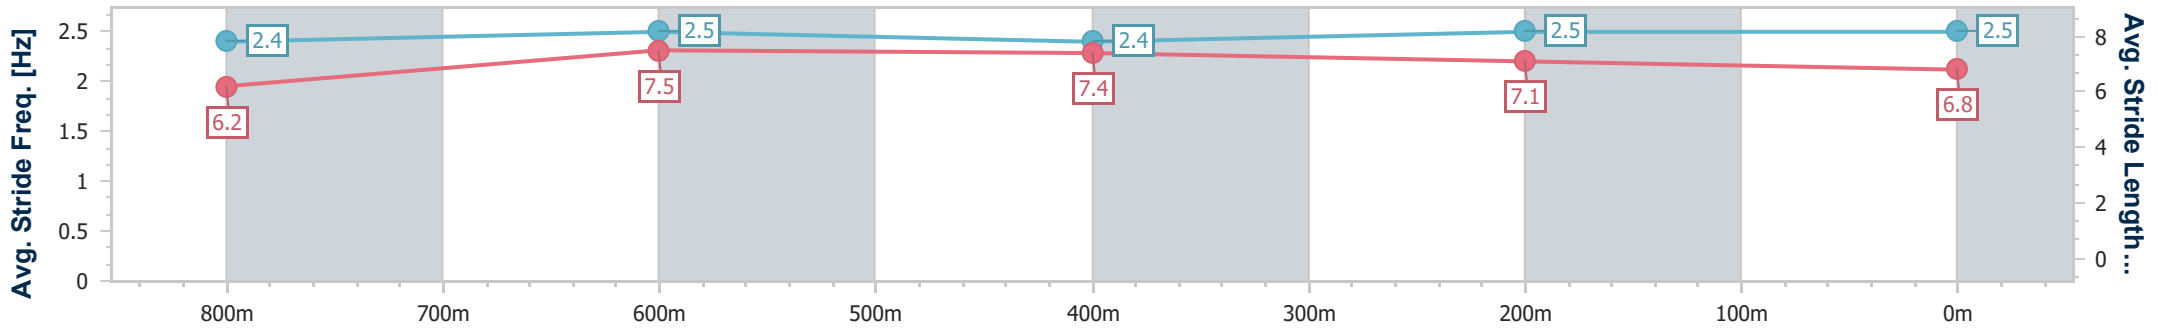

Sunshine Coast QLD Professional

Race 9: CALOUNDRA RSL Class 6 Handicap - 1000m

10 August 2024 - 16:29

Track Rating: Soft 7, Weather: Overcast, Rail Position: True

Section	Overall	800m	600m	400m	200m
Section Times	0:58.86 [3] (0:13.54)	0:45.32 [9] (0:10.92)	0:34.40 [10] (0:11.36)	0:23.04 [12] (0:11.11)	0:11.93 [11] (0:11.93)
Average Speed [km/h]	53.2	66.8	64.3	64.8	60.6
Top Speed [km/h]	67.6	67.6	66.4	65.8	64.4
Avg. Dist. to Rail [m]	9.2	3.8	2.9	8.3	7.8
Avg. Stride Freq. [Hz]	2.4	2.5	2.4	2.5	2.5
Avg. Stride Length [m]	6.2	7.5	7.4	7.1	6.8