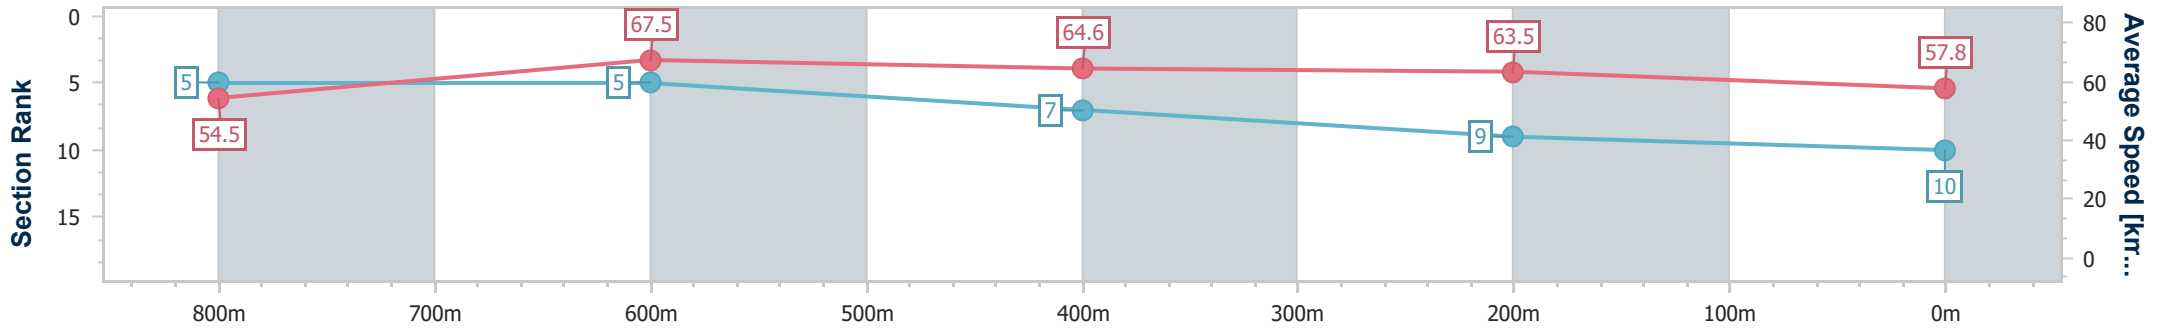

Sunshine Coast QLD Professional

Race 9: CALOUNDRA RSL Class 6 Handicap - 1000m

10 August 2024 - 16:29

Track Rating: Soft 7, Weather: Overcast, Rail Position: True

Section	Overall	800m	600m	400m	200m
Section Times	0:59.37 [10] (0:13.24)	0:46.13 [5] (0:10.87)	0:35.26 [5] (0:11.47)	0:23.79 [7] (0:11.32)	0:12.47 [9] (0:12.47)
Average Speed [km/h]	54.5	67.5	64.6	63.5	57.8
Top Speed [km/h]	70.6	68.9	66.1	65.6	61.7
Avg. Dist. to Rail [m]	12.4	6.4	4.5	8.0	9.2
Avg. Stride Freq. [Hz]	2.4	2.3	2.3	2.3	2.2
Avg. Stride Length [m]	6.2	8.0	8.0	7.7	7.3

- [] Ranking at each section and finish
- .-.- No data available at this section
- NA No data available

Horse/Jockey Name	Devil's Throat
Final Rank	11
Fastest Section Time (Section)	0:10.88 (800m)
Top Speed [km/h] (Section)	67.9 (800m)
Race State	Finished