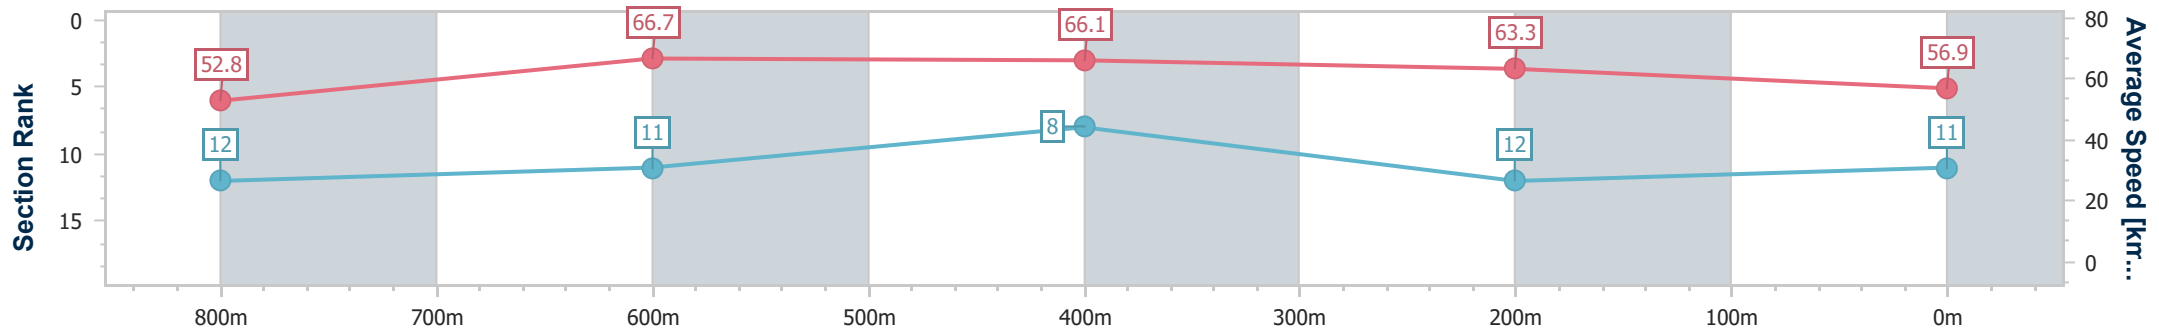

- [] Ranking at each section and finish
- .-.- No data available at this section
- NA No data available

Horse/Jockey Name	Devil's Throat
Final Rank	11
Fastest Section Time (Section)	0:10.88 (800m)
Top Speed [km/h] (Section)	67.9 (800m)
Race State	Finished

Sunshine Coast QLD Professional

Race 9: CALOUNDRA RSL Class 6 Handicap - 1000m

10 August 2024 - 16:29

Track Rating: Soft 7, Weather: Overcast, Rail Position: True

Section	Overall	800m	600m	400m	200m
Section Times	0:59.61 [11] (0:13.67)	0:45.94 [12] (0:10.88)	0:35.06 [11] (0:11.06)	0:24.00 [8] (0:11.37)	0:12.63 [12] (0:12.63)
Average Speed [km/h]	52.8	66.7	66.1	63.3	56.9
Top Speed [km/h]	67.5	67.9	67.9	65.2	60.4
Avg. Dist. to Rail [m]	6.3	3.1	1.9	3.1	2.3
Avg. Stride Freq. [Hz]	2.2	2.3	2.3	2.4	2.2
Avg. Stride Length [m]	6.5	8.0	7.9	7.4	7.1

- [] Ranking at each section and finish
- .-.- No data available at this section
- NA No data available

Horse/Jockey Name	Galbalan
Final Rank	12
Fastest Section Time (Section)	0:10.92 (800m)
Top Speed [km/h] (Section)	67.8 (800m)
Race State	Finished