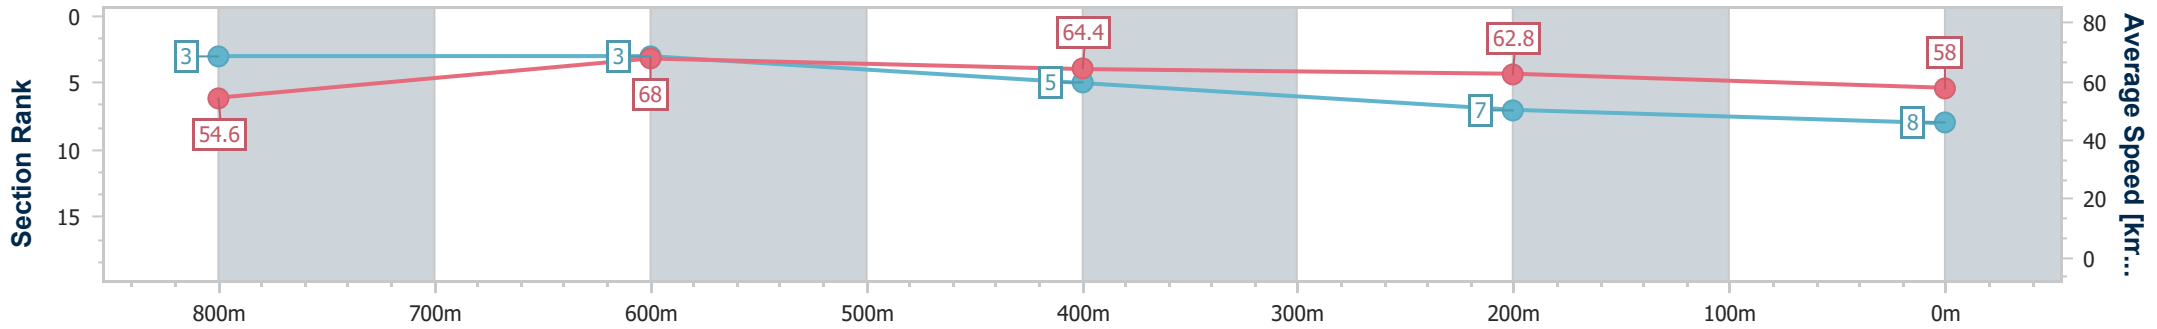

Sunshine Coast QLD Professional

Race 9: CALOUNDRA RSL Class 6 Handicap - 1000m

10 August 2024 - 16:29

Track Rating: Soft 7, Weather: Overcast, Rail Position: True

Section	Overall	800m	600m	400m	200m
Section Times	0:59.23 [8] (0:13.20)	0:46.03 [3] (0:10.73)	0:35.30 [3] (0:11.43)	0:23.87 [5] (0:11.46)	0:12.41 [7] (0:12.41)
Average Speed [km/h]	54.6	68.0	64.4	62.8	58.0
Top Speed [km/h]	69.5	70.2	65.7	64.1	60.9
Avg. Dist. to Rail [m]	11.2	5.3	3.4	7.2	8.5
Avg. Stride Freq. [Hz]	2.4	2.5	2.4	2.4	2.3
Avg. Stride Length [m]	6.2	7.5	7.4	7.2	7.1