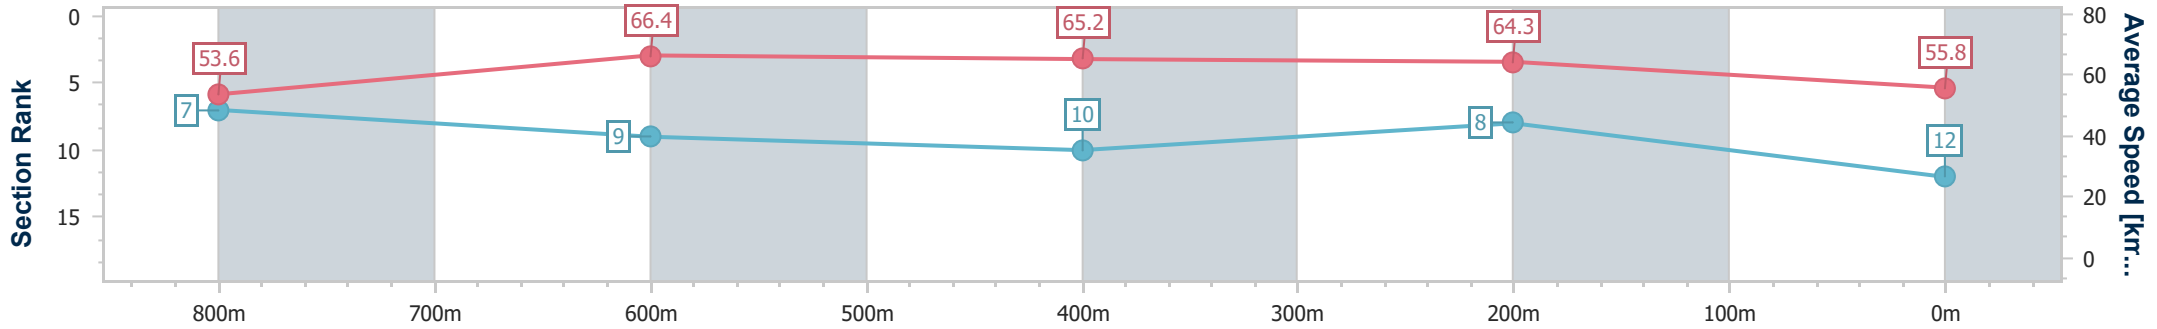

- [] Ranking at each section and finish
- .-.- No data available at this section
- NA No data available

Horse/Jockey Name	Galbalan
Final Rank	12
Fastest Section Time (Section)	0:10.92 (800m)
Top Speed [km/h] (Section)	67.8 (800m)
Race State	Finished

Sunshine Coast QLD Professional

Race 9: CALOUNDRA RSL Class 6 Handicap - 1000m

10 August 2024 - 16:29

Track Rating: Soft 7, Weather: Overcast, Rail Position: True

Section	Overall	800m	600m	400m	200m
Section Times	0:59.80 [12] (0:13.45)	0:46.35 [7] (0:10.92)	0:35.43 [9] (0:11.30)	0:24.13 [10] (0:11.23)	0:12.90 [8] (0:12.90)
Average Speed [km/h]	53.6	66.4	65.2	64.3	55.8
Top Speed [km/h]	67.7	67.8	65.4	65.5	61.7
Avg. Dist. to Rail [m]	5.8	2.7	3.9	7.3	5.8
Avg. Stride Freq. [Hz]	2.4	2.5	2.5	2.5	2.4
Avg. Stride Length [m]	6.1	7.3	7.2	7.1	6.6

- [] Ranking at each section and finish
- .-.- No data available at this section
- NA No data available