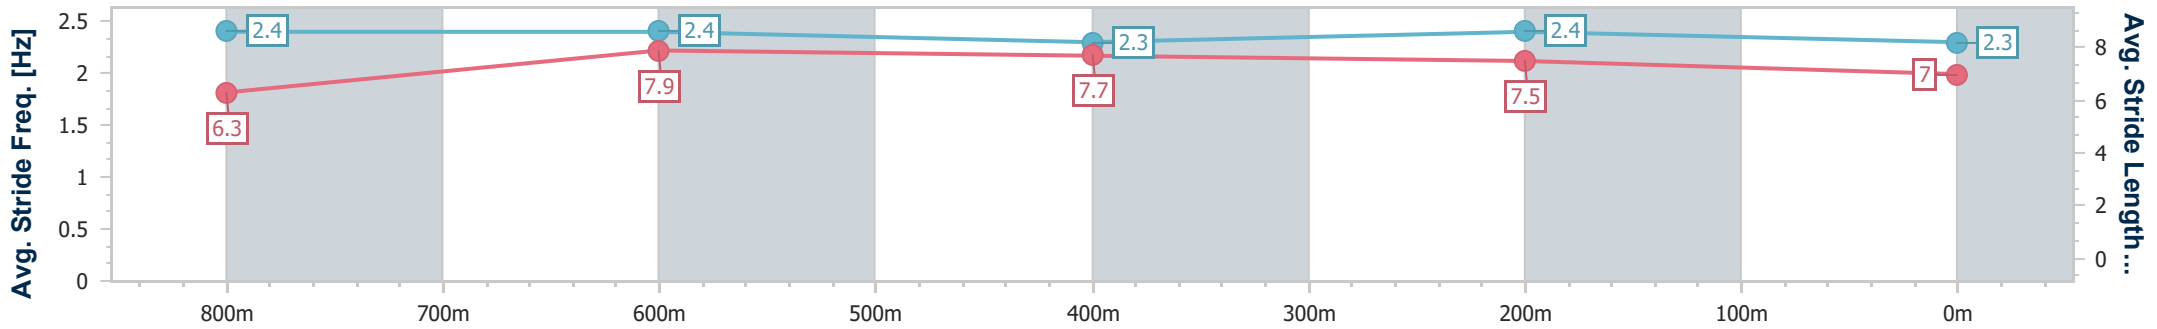

Sunshine Coast QLD Professional

Race 9: CALOUNDRA RSL Class 6 Handicap - 1000m

10 August 2024 - 16:29

Track Rating: Soft 7, Weather: Overcast, Rail Position: True

Section	Overall	800m	600m	400m	200m
Section Times	0:59.11 [5] (0:12.98)	0:46.13 [1] (0:10.82)	0:35.31 [1] (0:11.26)	0:24.05 [1] (0:11.31)	0:12.74 [1] (0:12.74)
Average Speed [km/h]	55.5	67.0	64.7	63.6	56.4
Top Speed [km/h]	69.8	70.1	66.2	65.4	61.2
Avg. Dist. to Rail [m]	11.0	2.3	1.9	3.8	3.2
Avg. Stride Freq. [Hz]	2.4	2.4	2.3	2.4	2.3
Avg. Stride Length [m]	6.3	7.9	7.7	7.5	7.0