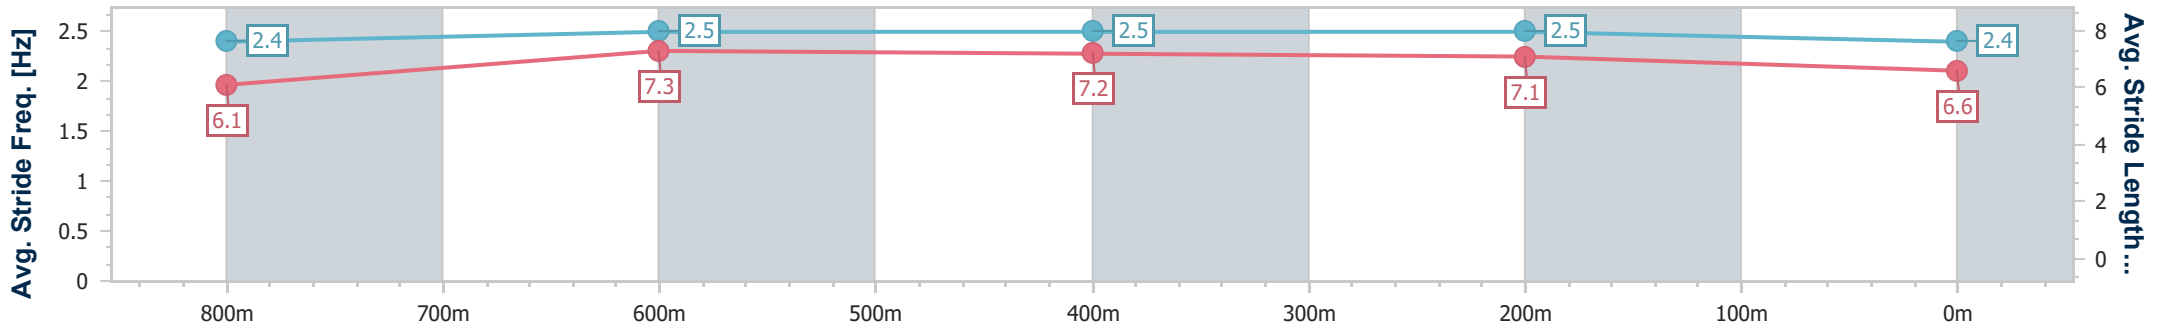

- [] Ranking at each section and finish
- .-.- No data available at this section
- NA No data available

Horse/Jockey Name	Galbalan
Final Rank	12
Fastest Section Time (Section)	0:10.92 (800m)
Top Speed [km/h] (Section)	67.8 (800m)
Race State	Finished

Sunshine Coast QLD Professional

Race 9: CALOUNDRA RSL Class 6 Handicap - 1000m

10 August 2024 - 16:29

Track Rating: Soft 7, Weather: Overcast, Rail Position: True

Section	Overall	800m	600m	400m	200m
Section Times	0:59.80 [12] (0:13.45)	0:46.35 [7] (0:10.92)	0:35.43 [9] (0:11.30)	0:24.13 [10] (0:11.23)	0:12.90 [8] (0:12.90)
Average Speed [km/h]	53.6	66.4	65.2	64.3	55.8
Top Speed [km/h]	67.7	67.8	65.4	65.5	61.7
Avg. Dist. to Rail [m]	5.8	2.7	3.9	7.3	5.8
Avg. Stride Freq. [Hz]	2.4	2.5	2.5	2.5	2.4
Avg. Stride Length [m]	6.1	7.3	7.2	7.1	6.6

- [] Ranking at each section and finish
- .-.- No data available at this section
- NA No data available