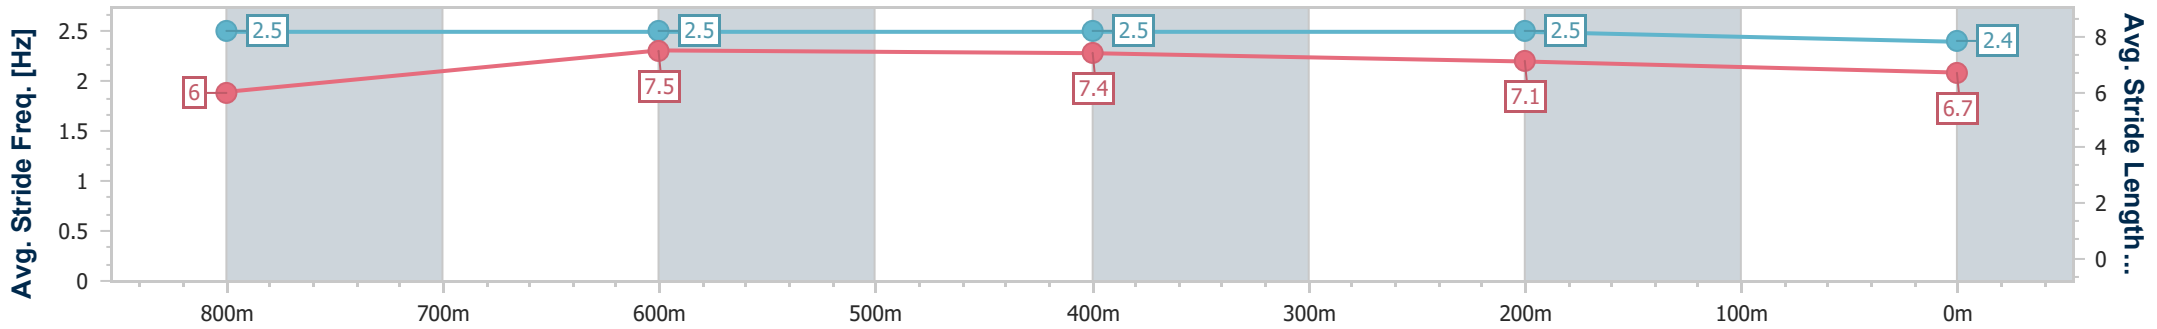

Sunshine Coast QLD Professional

Race 9: CALOUNDRA RSL Class 6 Handicap - 1000m

10 August 2024 - 16:29

Track Rating: Soft 7, Weather: Overcast, Rail Position: True

Section	Overall	800m	600m	400m	200m
Section Times	0:58.85 [2] (0:13.22)	0:45.63 [4] (0:10.91)	0:34.72 [6] (0:11.20)	0:23.52 [4] (0:11.15)	0:12.37 [3] (0:12.37)
Average Speed [km/h]	54.6	66.4	65.5	64.6	58.2
Top Speed [km/h]	68.4	68.6	65.9	66.1	62.9
Avg. Dist. to Rail [m]	4.9	2.6	2.8	6.1	4.8
Avg. Stride Freq. [Hz]	2.5	2.5	2.5	2.5	2.4
Avg. Stride Length [m]	6.0	7.5	7.4	7.1	6.7