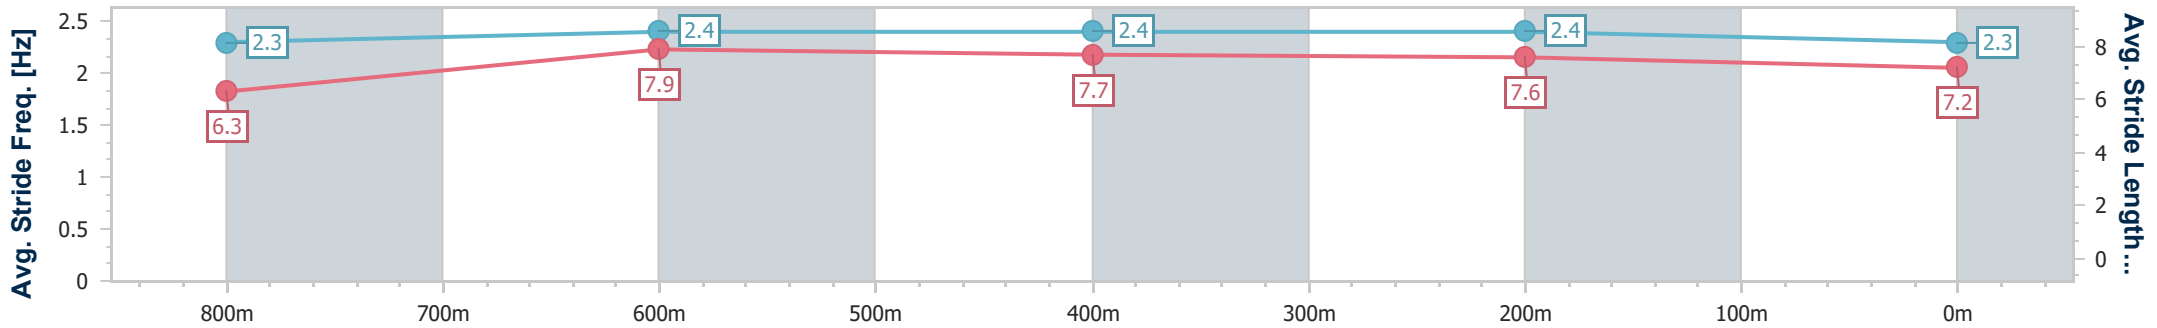

Sunshine Coast QLD Professional

Race 9: CALOUNDRA RSL Class 6 Handicap - 1000m

10 August 2024 - 16:29

Track Rating: Soft 7, Weather: Overcast, Rail Position: True

Section	Overall	800m	600m	400m	200m
Section Times	0:59.00 [4] (0:13.62)	0:45.38 [11] (0:10.95)	0:34.43 [12] (0:11.08)	0:23.35 [9] (0:11.07)	0:12.28 [5] (0:12.28)
Average Speed [km/h]	53.0	66.6	65.8	65.3	58.6
Top Speed [km/h]	67.2	67.3	67.5	67.2	63.2
Avg. Dist. to Rail [m]	8.6	4.1	2.4	5.2	4.8
Avg. Stride Freq. [Hz]	2.3	2.4	2.4	2.4	2.3
Avg. Stride Length [m]	6.3	7.9	7.7	7.6	7.2