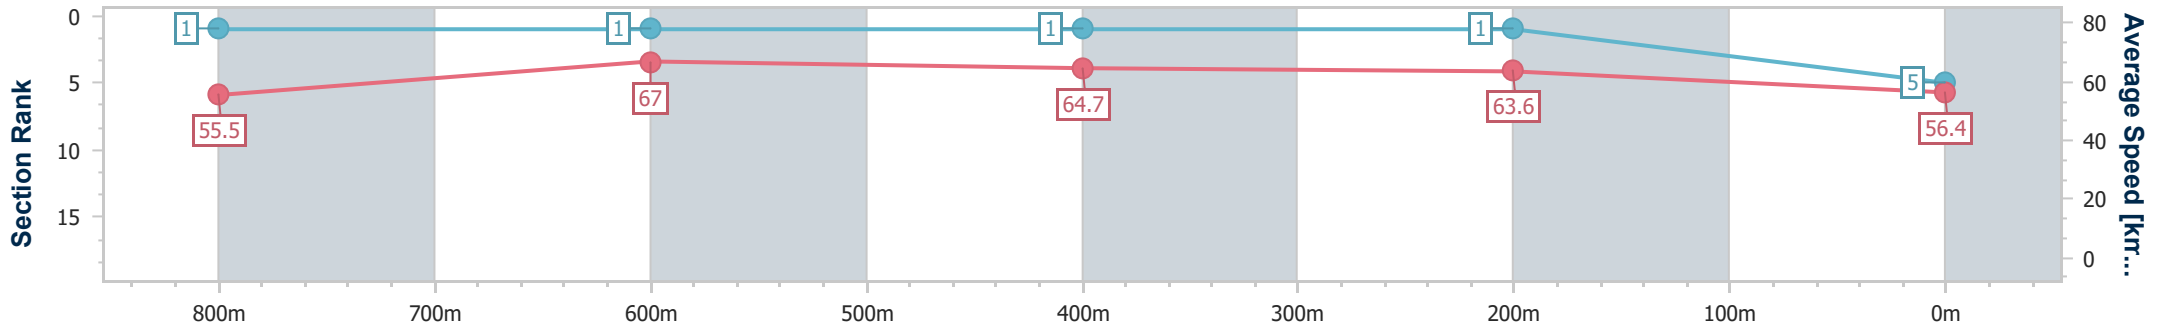

Sunshine Coast QLD Professional

Race 9: CALOUNDRA RSL Class 6 Handicap - 1000m

10 August 2024 - 16:29

Track Rating: Soft 7, Weather: Overcast, Rail Position: True

Section	Overall	800m	600m	400m	200m
Section Times	0:59.11 [5] (0:12.98)	0:46.13 [1] (0:10.82)	0:35.31 [1] (0:11.26)	0:24.05 [1] (0:11.31)	0:12.74 [1] (0:12.74)
Average Speed [km/h]	55.5	67.0	64.7	63.6	56.4
Top Speed [km/h]	69.8	70.1	66.2	65.4	61.2
Avg. Dist. to Rail [m]	11.0	2.3	1.9	3.8	3.2
Avg. Stride Freq. [Hz]	2.4	2.4	2.3	2.4	2.3
Avg. Stride Length [m]	6.3	7.9	7.7	7.5	7.0