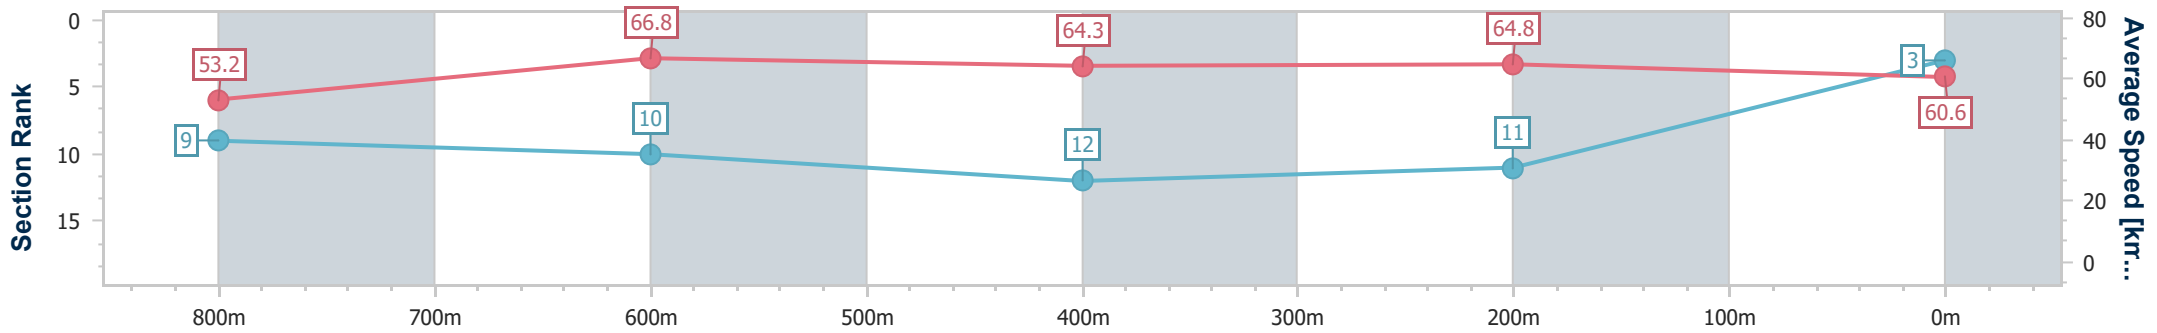

Sunshine Coast QLD Professional

Race 9: CALOUNDRA RSL Class 6 Handicap - 1000m

10 August 2024 - 16:29

Track Rating: Soft 7, Weather: Overcast, Rail Position: True

Section	Overall	800m	600m	400m	200m
Section Times	0:58.86 [3] (0:13.54)	0:45.32 [9] (0:10.92)	0:34.40 [10] (0:11.36)	0:23.04 [12] (0:11.11)	0:11.93 [11] (0:11.93)
Average Speed [km/h]	53.2	66.8	64.3	64.8	60.6
Top Speed [km/h]	67.6	67.6	66.4	65.8	64.4
Avg. Dist. to Rail [m]	9.2	3.8	2.9	8.3	7.8
Avg. Stride Freq. [Hz]	2.4	2.5	2.4	2.5	2.5
Avg. Stride Length [m]	6.2	7.5	7.4	7.1	6.8