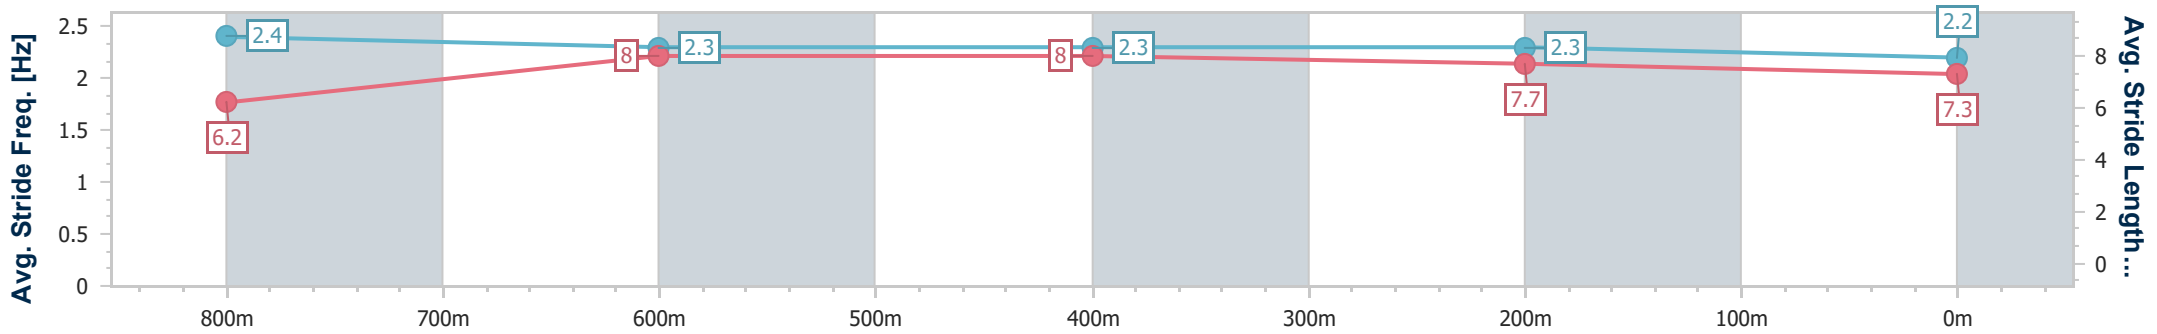

Sunshine Coast QLD Professional

Race 9: CALOUNDRA RSL Class 6 Handicap - 1000m

10 August 2024 - 16:29

Track Rating: Soft 7, Weather: Overcast, Rail Position: True

Section	Overall	800m	600m	400m	200m
Section Times	0:59.37 [10] (0:13.24)	0:46.13 [5] (0:10.87)	0:35.26 [5] (0:11.47)	0:23.79 [7] (0:11.32)	0:12.47 [9] (0:12.47)
Average Speed [km/h]	54.5	67.5	64.6	63.5	57.8
Top Speed [km/h]	70.6	68.9	66.1	65.6	61.7
Avg. Dist. to Rail [m]	12.4	6.4	4.5	8.0	9.2
Avg. Stride Freq. [Hz]	2.4	2.3	2.3	2.3	2.2
Avg. Stride Length [m]	6.2	8.0	8.0	7.7	7.3

- [] Ranking at each section and finish
- .-.- No data available at this section
- NA No data available

Horse/Jockey Name	Devil's Throat
Final Rank	11
Fastest Section Time (Section)	0:10.88 (800m)
Top Speed [km/h] (Section)	67.9 (800m)
Race State	Finished