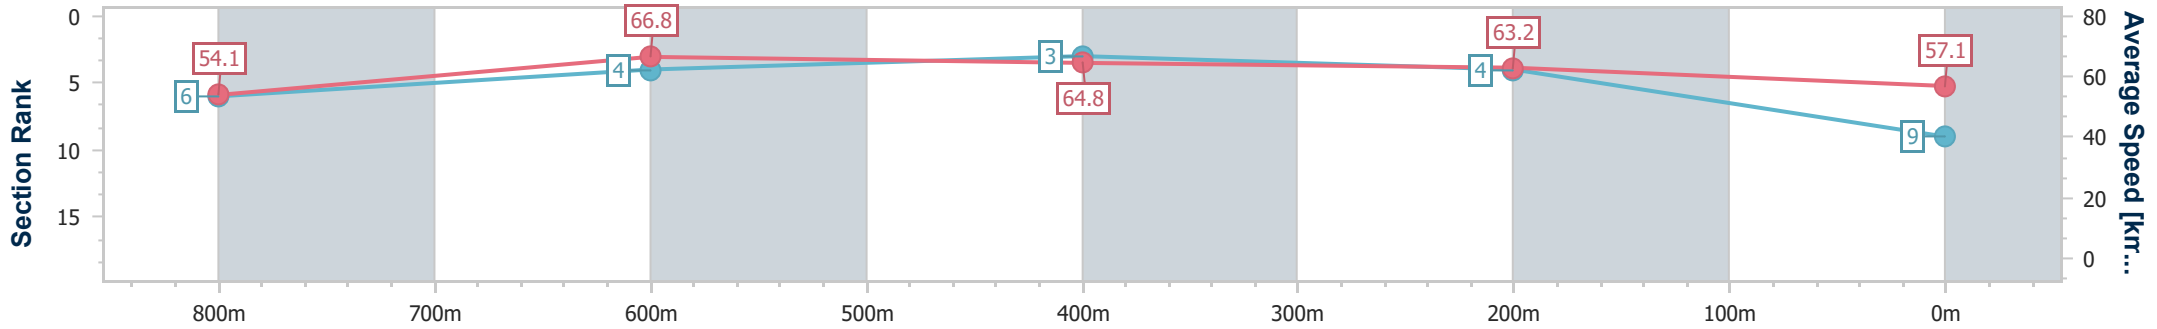

Sunshine Coast QLD Professional

Race 9: CALOUNDRA RSL Class 6 Handicap - 1000m

10 August 2024 - 16:29

Track Rating: Soft 7, Weather: Overcast, Rail Position: True

Section	Overall	800m	600m	400m	200m
Section Times	0:59.28 [9] (0:13.32)	0:45.96 [6] (0:10.78)	0:35.18 [4] (0:11.17)	0:24.01 [3] (0:11.39)	0:12.62 [4] (0:12.62)
Average Speed [km/h]	54.1	66.8	64.8	63.2	57.1
Top Speed [km/h]	67.2	68.4	66.3	64.5	61.3
Avg. Dist. to Rail [m]	3.5	1.2	0.9	3.4	2.9
Avg. Stride Freq. [Hz]	2.4	2.4	2.4	2.3	2.2
Avg. Stride Length [m]	6.3	7.8	7.7	7.5	7.1