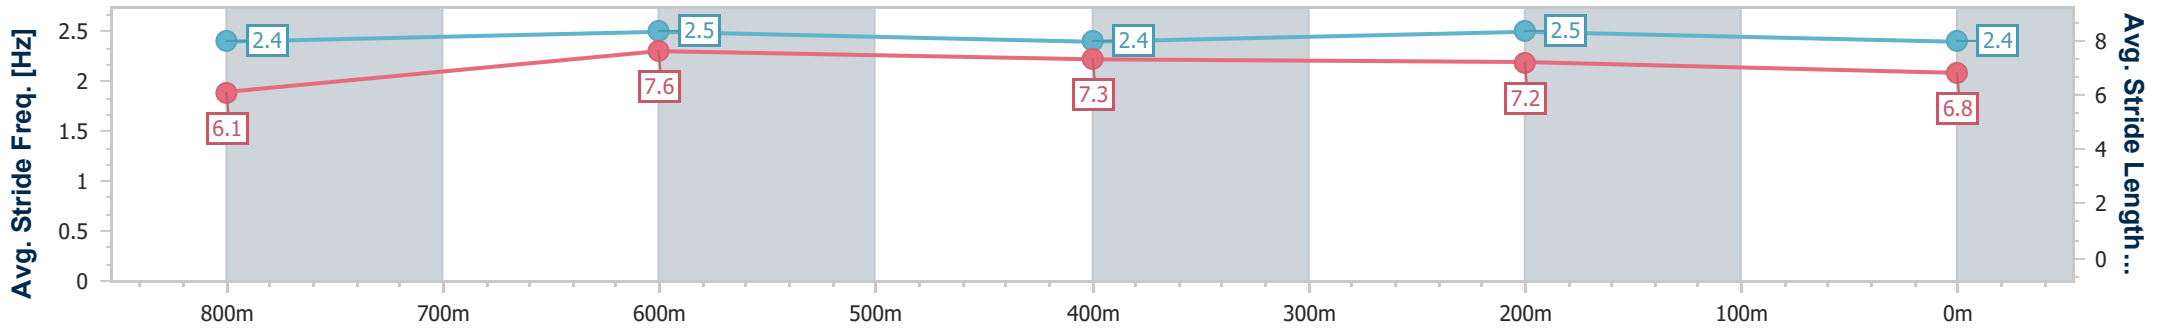

Sunshine Coast QLD Professional

Race 9: CALOUNDRA RSL Class 6 Handicap - 1000m

10 August 2024 - 16:29

Track Rating: Soft 7, Weather: Overcast, Rail Position: True

Section	Overall	800m	600m	400m	200m
Section Times	0:59.11 [5] (0:13.57)	0:45.54 [10] (0:10.58)	0:34.96 [7] (0:11.29)	0:23.67 [6] (0:11.33)	0:12.34 [6] (0:12.34)
Average Speed [km/h]	53.1	68.5	64.6	63.5	58.2
Top Speed [km/h]	70.1	71.6	66.0	64.1	62.2
Avg. Dist. to Rail [m]	5.5	2.3	1.9	3.0	3.7
Avg. Stride Freq. [Hz]	2.4	2.5	2.4	2.5	2.4
Avg. Stride Length [m]	6.1	7.6	7.3	7.2	6.8

- [] Ranking at each section and finish
- .-.- No data available at this section
- NA No data available

Horse/Jockey Name	Immoral
Final Rank	7
Fastest Section Time (Section)	0:10.82 (800m)
Top Speed [km/h] (Section)	68.5 (800m)
Race State	Finished