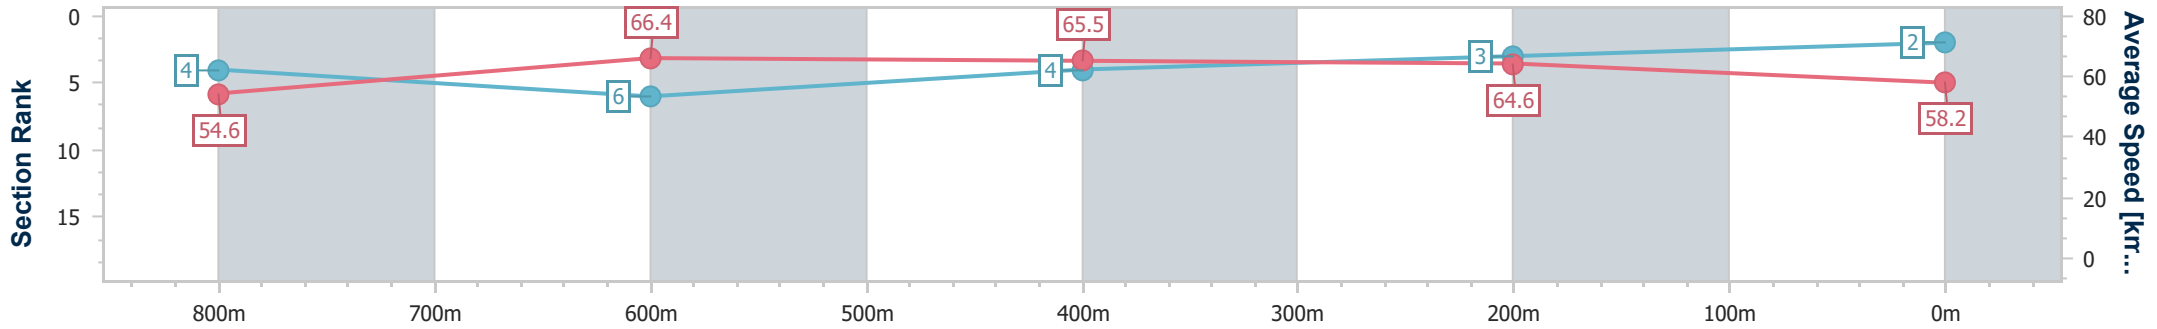

Sunshine Coast QLD Professional

Race 9: CALOUNDRA RSL Class 6 Handicap - 1000m

10 August 2024 - 16:29

Track Rating: Soft 7, Weather: Overcast, Rail Position: True

Section	Overall	800m	600m	400m	200m
Section Times	0:58.85 [2] (0:13.22)	0:45.63 [4] (0:10.91)	0:34.72 [6] (0:11.20)	0:23.52 [4] (0:11.15)	0:12.37 [3] (0:12.37)
Average Speed [km/h]	54.6	66.4	65.5	64.6	58.2
Top Speed [km/h]	68.4	68.6	65.9	66.1	62.9
Avg. Dist. to Rail [m]	4.9	2.6	2.8	6.1	4.8
Avg. Stride Freq. [Hz]	2.5	2.5	2.5	2.5	2.4
Avg. Stride Length [m]	6.0	7.5	7.4	7.1	6.7