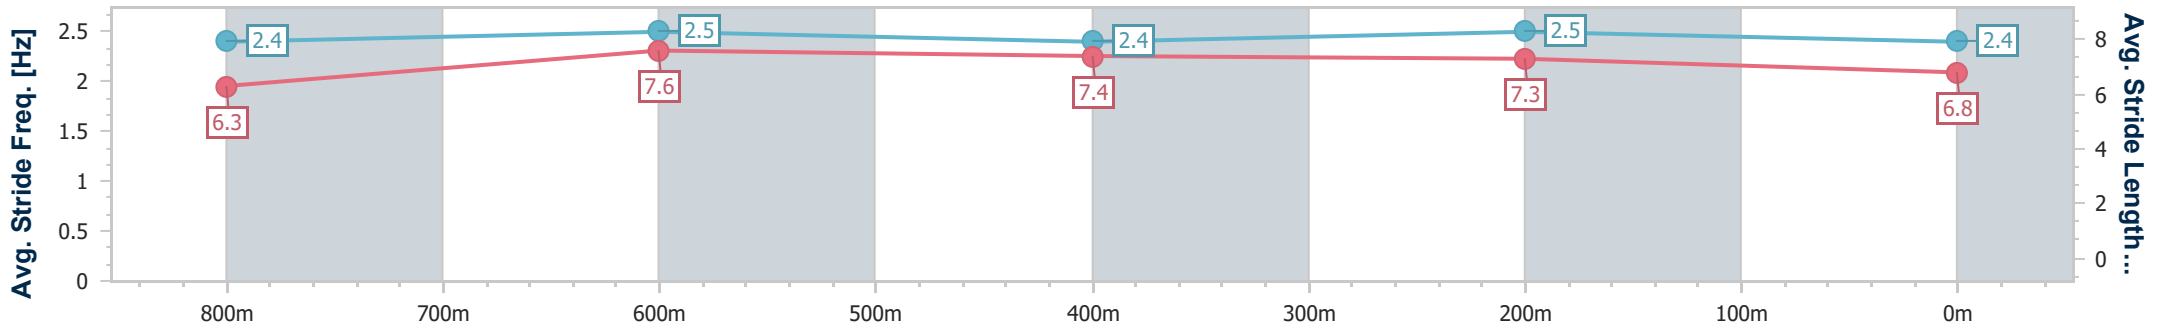

Sunshine Coast QLD Professional

Race 9: CALOUNDRA RSL Class 6 Handicap - 1000m

10 August 2024 - 16:29

Track Rating: Soft 7, Weather: Overcast, Rail Position: True

Section	Overall	800m	600m	400m	200m
Section Times	0:58.83 [1] (0:13.17)	0:45.66 [2] (0:10.75)	0:34.91 [2] (0:11.30)	0:23.61 [2] (0:11.21)	0:12.40 [2] (0:12.40)
Average Speed [km/h]	54.6	67.7	64.4	64.2	58.2
Top Speed [km/h]	69.4	69.7	66.6	65.8	61.7
Avg. Dist. to Rail [m]	7.7	3.5	2.0	4.7	4.5
Avg. Stride Freq. [Hz]	2.4	2.5	2.4	2.5	2.4
Avg. Stride Length [m]	6.3	7.6	7.4	7.3	6.8