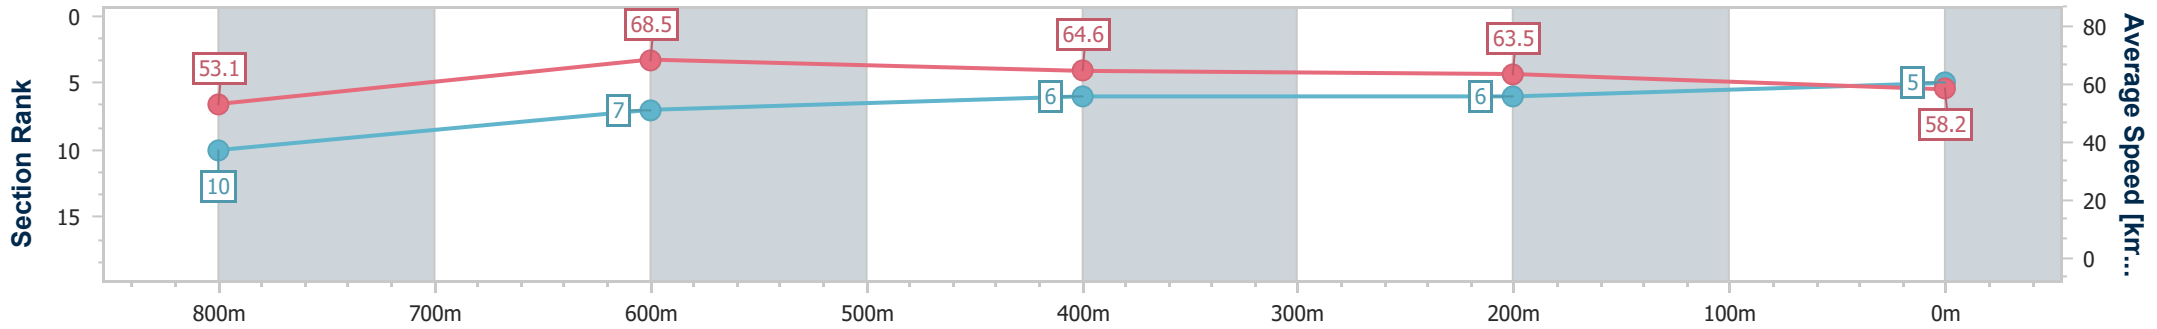

Sunshine Coast QLD Professional

Race 9: CALOUNDRA RSL Class 6 Handicap - 1000m

10 August 2024 - 16:29

Track Rating: Soft 7, Weather: Overcast, Rail Position: True

Section	Overall	800m	600m	400m	200m
Section Times	0:59.11 [5] (0:13.57)	0:45.54 [10] (0:10.58)	0:34.96 [7] (0:11.29)	0:23.67 [6] (0:11.33)	0:12.34 [6] (0:12.34)
Average Speed [km/h]	53.1	68.5	64.6	63.5	58.2
Top Speed [km/h]	70.1	71.6	66.0	64.1	62.2
Avg. Dist. to Rail [m]	5.5	2.3	1.9	3.0	3.7
Avg. Stride Freq. [Hz]	2.4	2.5	2.4	2.5	2.4
Avg. Stride Length [m]	6.1	7.6	7.3	7.2	6.8

- [] Ranking at each section and finish
- .-.- No data available at this section
- NA No data available

Horse/Jockey Name	Immoral
Final Rank	7
Fastest Section Time (Section)	0:10.82 (800m)
Top Speed [km/h] (Section)	68.5 (800m)
Race State	Finished