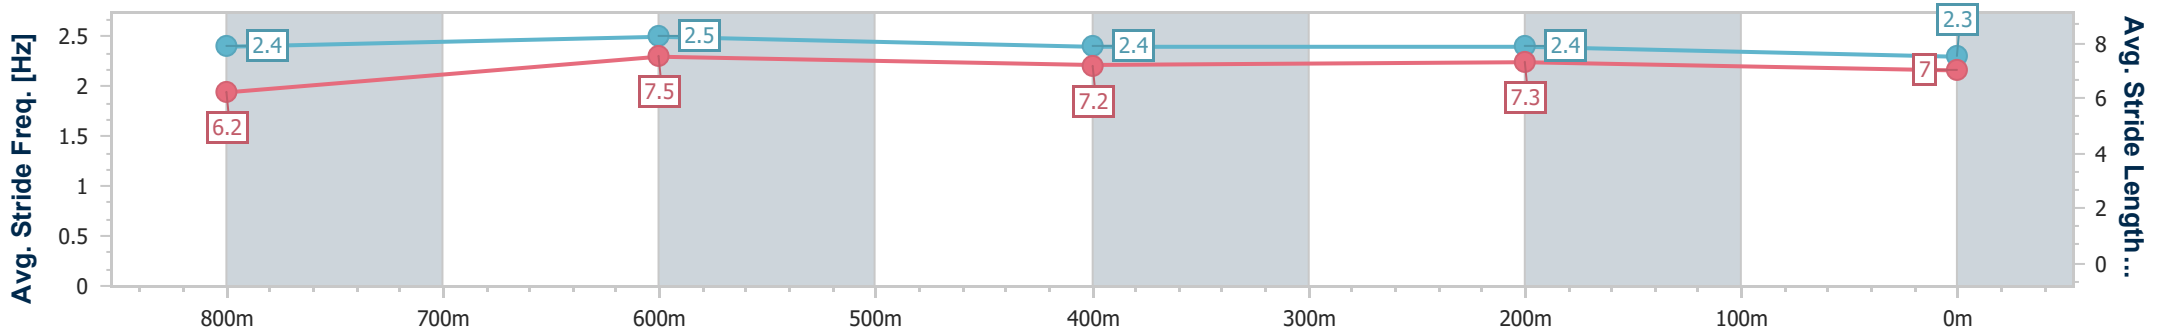

- [] Ranking at each section and finish
- .-.- No data available at this section
- NA No data available

Horse/Jockey Name	Immoral
Final Rank	7
Fastest Section Time (Section)	0:10.82 (800m)
Top Speed [km/h] (Section)	68.5 (800m)
Race State	Finished

Sunshine Coast QLD Professional

Race 9: CALOUNDRA RSL Class 6 Handicap - 1000m

10 August 2024 - 16:29

Track Rating: Soft 7, Weather: Overcast, Rail Position: True

Section	Overall	800m	600m	400m	200m
Section Times	0:59.18 [7] (0:13.45)	0:45.73 [7] (0:10.82)	0:34.91 [8] (0:11.49)	0:23.42 [11] (0:11.16)	0:12.26 [10] (0:12.26)
Average Speed [km/h]	53.7	67.0	63.8	64.4	58.7
Top Speed [km/h]	68.2	68.5	65.1	65.7	62.0
Avg. Dist. to Rail [m]	8.3	3.2	2.7	5.1	5.9
Avg. Stride Freq. [Hz]	2.4	2.5	2.4	2.4	2.3
Avg. Stride Length [m]	6.2	7.5	7.2	7.3	7.0