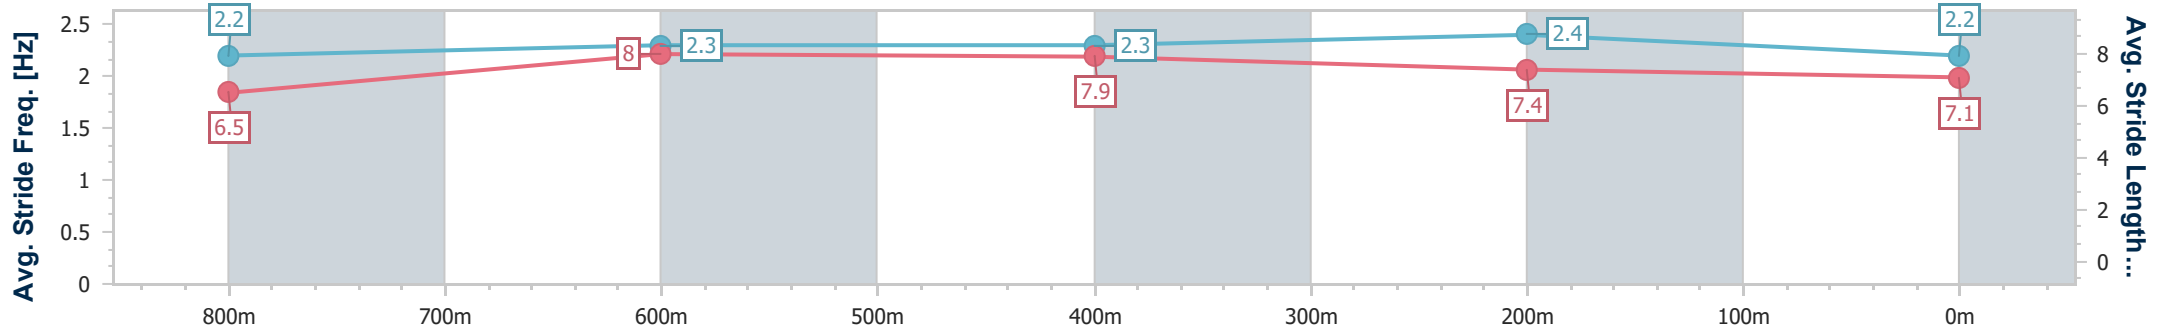

- [] Ranking at each section and finish
- .-.- No data available at this section
- NA No data available

Horse/Jockey Name	Devil's Throat
Final Rank	11
Fastest Section Time (Section)	0:10.88 (800m)
Top Speed [km/h] (Section)	67.9 (800m)
Race State	Finished

Sunshine Coast QLD Professional

Race 9: CALOUNDRA RSL Class 6 Handicap - 1000m

10 August 2024 - 16:29

Track Rating: Soft 7, Weather: Overcast, Rail Position: True

Section	Overall	800m	600m	400m	200m
Section Times	0:59.61 [11] (0:13.67)	0:45.94 [12] (0:10.88)	0:35.06 [11] (0:11.06)	0:24.00 [8] (0:11.37)	0:12.63 [12] (0:12.63)
Average Speed [km/h]	52.8	66.7	66.1	63.3	56.9
Top Speed [km/h]	67.5	67.9	67.9	65.2	60.4
Avg. Dist. to Rail [m]	6.3	3.1	1.9	3.1	2.3
Avg. Stride Freq. [Hz]	2.2	2.3	2.3	2.4	2.2
Avg. Stride Length [m]	6.5	8.0	7.9	7.4	7.1

- [] Ranking at each section and finish
- .-.- No data available at this section
- NA No data available

Horse/Jockey Name	Galbalan
Final Rank	12
Fastest Section Time (Section)	0:10.92 (800m)
Top Speed [km/h] (Section)	67.8 (800m)
Race State	Finished