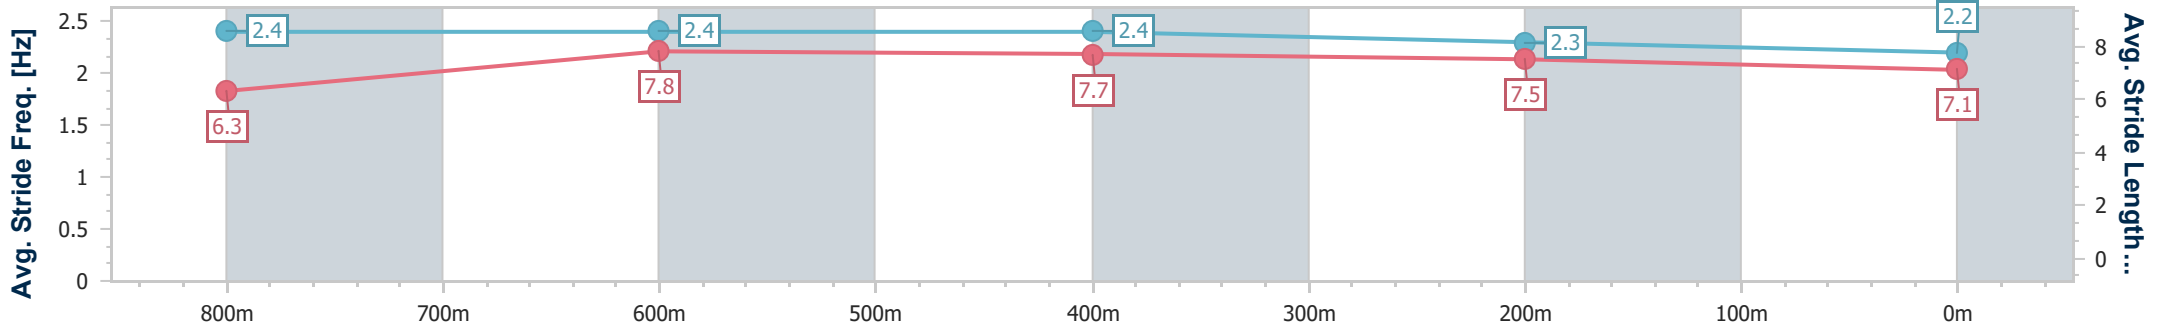

Sunshine Coast QLD Professional

Race 9: CALOUNDRA RSL Class 6 Handicap - 1000m

10 August 2024 - 16:29

Track Rating: Soft 7, Weather: Overcast, Rail Position: True

Section	Overall	800m	600m	400m	200m
Section Times	0:59.28 [9] (0:13.32)	0:45.96 [6] (0:10.78)	0:35.18 [4] (0:11.17)	0:24.01 [3] (0:11.39)	0:12.62 [4] (0:12.62)
Average Speed [km/h]	54.1	66.8	64.8	63.2	57.1
Top Speed [km/h]	67.2	68.4	66.3	64.5	61.3
Avg. Dist. to Rail [m]	3.5	1.2	0.9	3.4	2.9
Avg. Stride Freq. [Hz]	2.4	2.4	2.4	2.3	2.2
Avg. Stride Length [m]	6.3	7.8	7.7	7.5	7.1