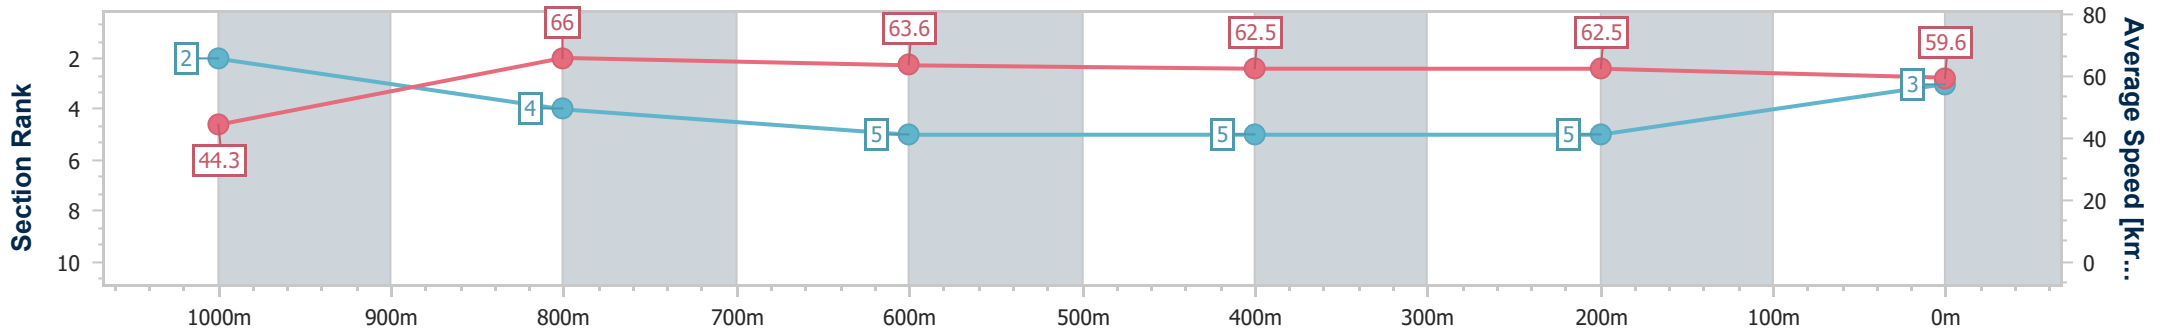

Horse/Jockey Name	Chiaro Di Luna
Final Rank	3
Fastest Section Time (Section)	0:08.15 (Overall)
Top Speed [km/h] (Section)	67.2 (1000m)
Race State	Finished

Sunshine Coast Poly Track QLD Professional
Race 2: PRIMO EGGING FOR EDGAR Maiden Plate - 1100m
11 August 2024 - 13:29
Track Rating: Synthetic, Weather: Overcast, Rail Position: True

Section	Overall	1000m	800m	600m	400m	200m
Section Times	1:05.53 [3] (0:08.15)	0:57.38 [2] (0:10.90)	0:46.48 [4] (0:11.39)	0:35.09 [5] (0:11.52)	0:23.57 [5] (0:11.51)	0:12.06 [5] (0:12.06)
Average Speed [km/h]	44.3	66.0	63.6	62.5	62.5	59.6
Top Speed [km/h]	62.3	67.2	65.9	63.1	63.7	61.1
Avg. Dist. to Rail [m]	6.3	3.3	1.0	0.2	1.8	4.0
Avg. Stride Freq. [Hz]	2.2	2.4	2.3	2.3	2.3	2.2
Avg. Stride Length [m]	5.5	7.6	7.7	7.5	7.7	7.4

- [ ] Ranking at each section and finish
- -.-.- No data available at this section
- NA No data available