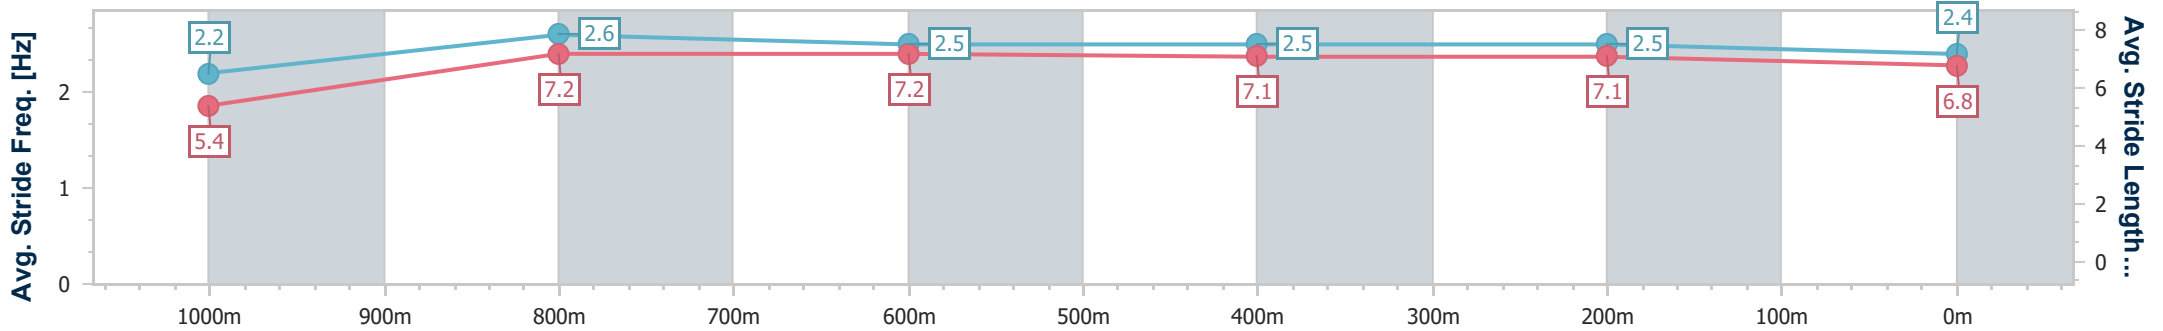

Scratched: Tequila Stealer (#3), Nirvana Beauty (#6)

[] Ranking at each section and finish
 -:-:- No data available at this section
 NA No data available

SCN Saddle cloth number
 DNF Did not finish
 DNT Did not track

Section	Overall	1000m	800m	600m	400m	200m
Section Times	1:05.24 [1] (0:08.31)	0:56.93 [5] (0:10.63)	0:46.30 [2] (0:11.36)	0:34.94 [2] (0:11.41)	0:23.53 [2] (0:11.40)	0:12.13 [2] (0:12.13)
Average Speed [km/h]	43.6	67.8	64.8	64.3	62.9	59.3
Top Speed [km/h]	66.1	69.5	66.9	64.9	63.9	62.3
Avg. Dist. to Rail [m]	8.6	5.4	3.2	2.3	2.6	0.9
Avg. Stride Freq. [Hz]	2.2	2.6	2.5	2.5	2.5	2.4
Avg. Stride Length [m]	5.4	7.2	7.2	7.1	7.1	6.8