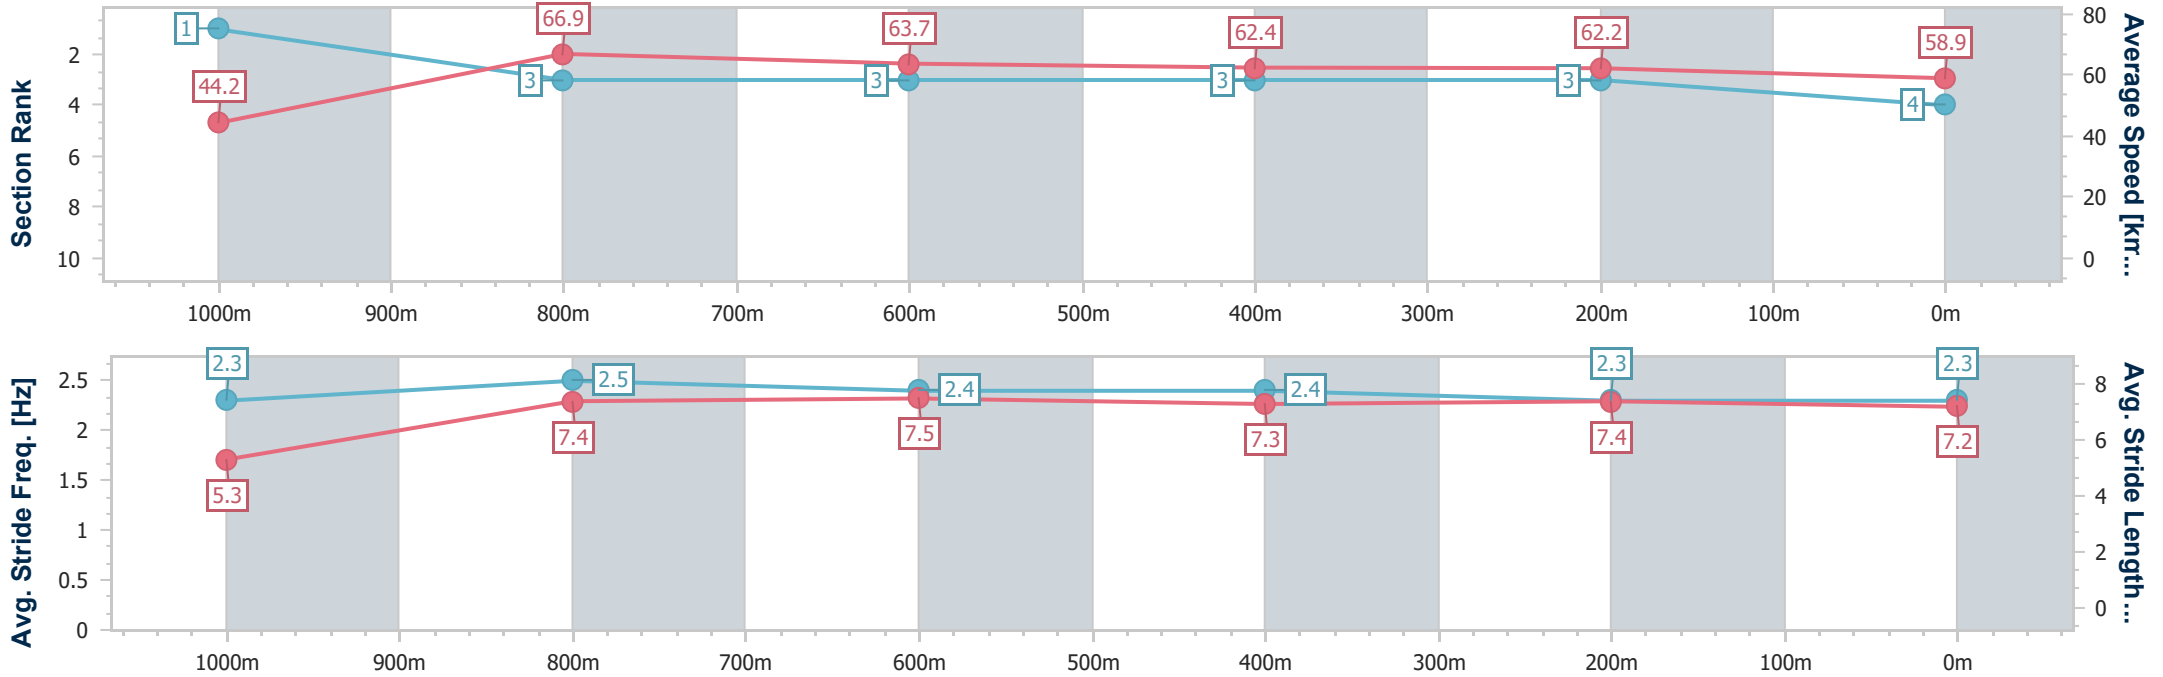

- [] Ranking at each section and finish
- .-.- No data available at this section
- NA No data available

Horse/Jockey Name	Hot Torque Invegas
Final Rank	4
Fastest Section Time (Section)	0:08.14 (Overall)
Top Speed [km/h] (Section)	67.7 (1000m)
Race State	Finished

Sunshine Coast Poly Track QLD Professional
 Race 2: PRIMO EGGING FOR EDGAR Maiden Plate - 1100m
 11 August 2024 - 13:29
 Track Rating: Synthetic, Weather: Overcast, Rail Position: True

Section	Overall	1000m	800m	600m	400m	200m
Section Times	1:05.61 [4] (0:08.14)	0:57.47 [1] (0:10.81)	0:46.66 [3] (0:11.37)	0:35.29 [3] (0:11.53)	0:23.76 [3] (0:11.59)	0:12.17 [3] (0:12.17)
Average Speed [km/h]	44.2	66.9	63.7	62.4	62.2	58.9
Top Speed [km/h]	65.0	67.7	66.9	63.5	63.2	60.7
Avg. Dist. to Rail [m]	4.6	3.3	1.4	0.3	0.5	1.7
Avg. Stride Freq. [Hz]	2.3	2.5	2.4	2.4	2.3	2.3
Avg. Stride Length [m]	5.3	7.4	7.5	7.3	7.4	7.2