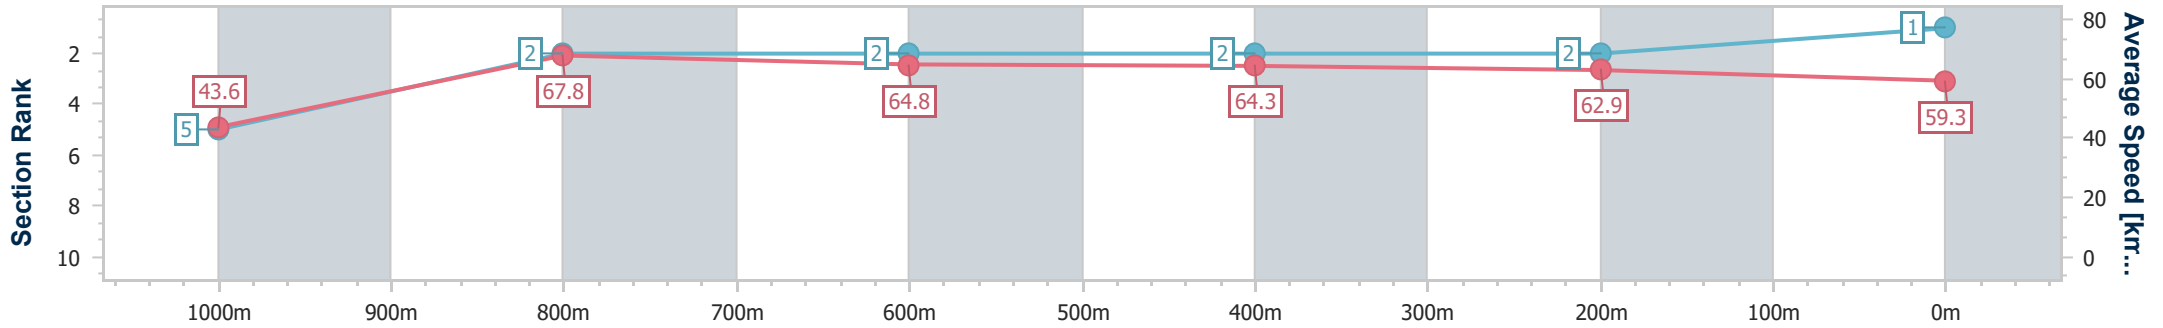

Horse/Jockey Name	Divine Gem
Final Rank	1
Fastest Section Time (Section)	0:08.31 (Overall)
Top Speed [km/h] (Section)	69.5 (1000m)
Race State	Finished

Sunshine Coast Poly Track QLD Professional
Race 2: PRIMO EGGING FOR EDGAR Maiden Plate - 1100m
11 August 2024 - 13:29
Track Rating: Synthetic, Weather: Overcast, Rail Position: True

Section	Overall	1000m	800m	600m	400m	200m
Section Times	1:05.24 [1] (0:08.31)	0:56.93 [5] (0:10.63)	0:46.30 [2] (0:11.36)	0:34.94 [2] (0:11.41)	0:23.53 [2] (0:11.40)	0:12.13 [2] (0:12.13)
Average Speed [km/h]	43.6	67.8	64.8	64.3	62.9	59.3
Top Speed [km/h]	66.1	69.5	66.9	64.9	63.9	62.3
Avg. Dist. to Rail [m]	8.6	5.4	3.2	2.3	2.6	0.9
Avg. Stride Freq. [Hz]	2.2	2.6	2.5	2.5	2.5	2.4
Avg. Stride Length [m]	5.4	7.2	7.2	7.1	7.1	6.8

- [ ] Ranking at each section and finish
- -.-.- No data available at this section
- NA No data available