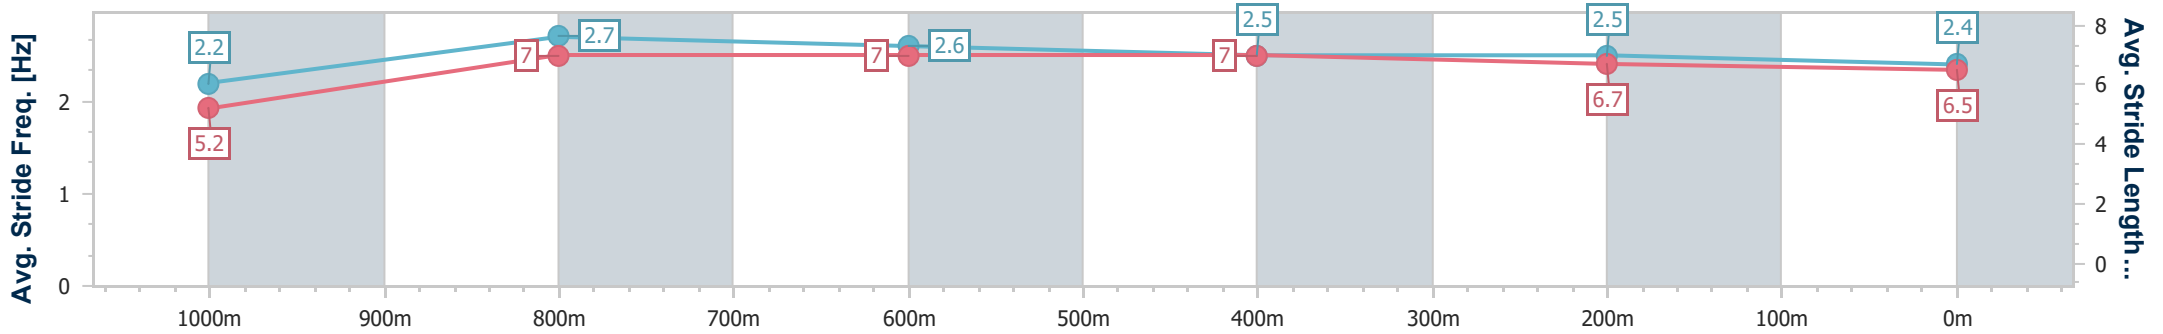

Sunshine Coast Poly Track QLD Professional
 Race 2: PRIMO EGGING FOR EDGAR Maiden Plate - 1100m
 11 August 2024 - 13:29
 Track Rating: Synthetic, Weather: Overcast, Rail Position: True

Section	Overall	1000m	800m	600m	400m	200m
Section Times	1:06.24 [7] (0:08.68)	0:57.56 [8] (0:10.97)	0:46.59 [8] (0:11.31)	0:35.28 [8] (0:11.57)	0:23.71 [8] (0:11.54)	0:12.17 [7] (0:12.17)
Average Speed [km/h]	41.3	65.9	64.8	62.9	62.5	59.0
Top Speed [km/h]	61.5	68.9	68.9	63.5	63.4	60.9
Avg. Dist. to Rail [m]	10.1	5.5	2.6	1.4	5.1	7.4
Avg. Stride Freq. [Hz]	2.1	2.4	2.3	2.3	2.3	2.2
Avg. Stride Length [m]	5.6	7.7	7.8	7.7	7.6	7.4

- [] Ranking at each section and finish
- .-.- No data available at this section
- NA No data available

Horse/Jockey Name	Shintaro Lass
Final Rank	8
Fastest Section Time (Section)	0:08.61 (Overall)
Top Speed [km/h] (Section)	68.4 (1000m)
Race State	Finished

Sunshine Coast Poly Track QLD Professional
 Race 2: PRIMO EGGING FOR EDGAR Maiden Plate - 1100m
 11 August 2024 - 13:29
 Track Rating: Synthetic, Weather: Overcast, Rail Position: True

Section	Overall	1000m	800m	600m	400m	200m
Section Times	1:06.99 [8] (0:08.61)	0:58.38 [7] (0:10.83)	0:47.55 [7] (0:11.24)	0:36.31 [6] (0:11.63)	0:24.68 [7] (0:11.87)	0:12.81 [8] (0:12.81)
Average Speed [km/h]	41.8	66.8	65.3	63.0	60.6	55.9
Top Speed [km/h]	61.8	68.4	67.1	63.7	62.1	59.2
Avg. Dist. to Rail [m]	8.5	2.7	3.3	2.4	2.6	3.3
Avg. Stride Freq. [Hz]	2.2	2.7	2.6	2.5	2.5	2.4
Avg. Stride Length [m]	5.2	7.0	7.0	7.0	6.7	6.5

- [] Ranking at each section and finish
- .-.- No data available at this section
- NA No data available