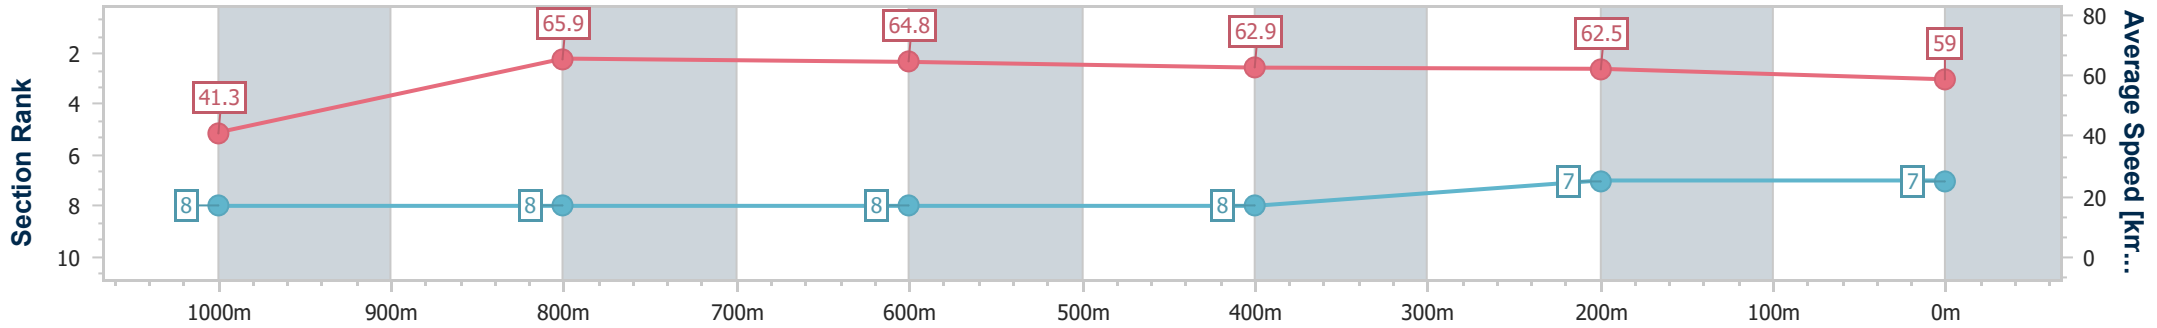

- [] Ranking at each section and finish
- .-.- No data available at this section
- NA No data available

Horse/Jockey Name	Advertise
Final Rank	7
Fastest Section Time (Section)	0:08.68 (Overall)
Top Speed [km/h] (Section)	68.9 (1000m)
Race State	Finished

Sunshine Coast Poly Track QLD Professional
 Race 2: PRIMO EGGING FOR EDGAR Maiden Plate - 1100m
 11 August 2024 - 13:29
 Track Rating: Synthetic, Weather: Overcast, Rail Position: True

Section	Overall	1000m	800m	600m	400m	200m
Section Times	1:06.24 [7] (0:08.68)	0:57.56 [8] (0:10.97)	0:46.59 [8] (0:11.31)	0:35.28 [8] (0:11.57)	0:23.71 [8] (0:11.54)	0:12.17 [7] (0:12.17)
Average Speed [km/h]	41.3	65.9	64.8	62.9	62.5	59.0
Top Speed [km/h]	61.5	68.9	68.9	63.5	63.4	60.9
Avg. Dist. to Rail [m]	10.1	5.5	2.6	1.4	5.1	7.4
Avg. Stride Freq. [Hz]	2.1	2.4	2.3	2.3	2.3	2.2
Avg. Stride Length [m]	5.6	7.7	7.8	7.7	7.6	7.4