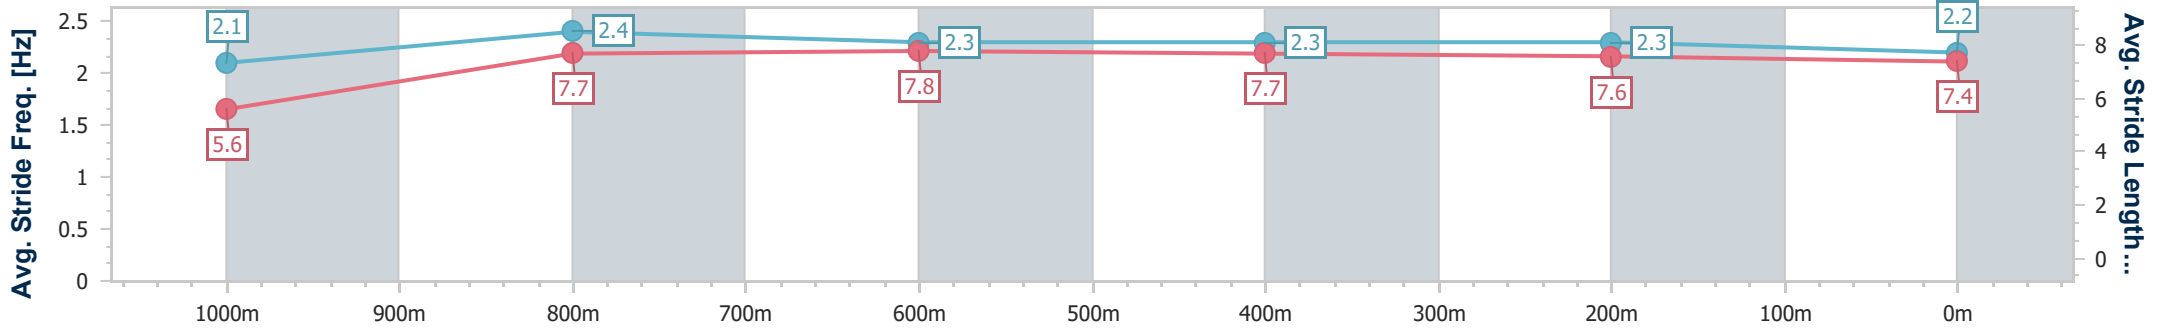

- [] Ranking at each section and finish
- .-.- No data available at this section
- NA No data available

Horse/Jockey Name	Advertise
Final Rank	7
Fastest Section Time (Section)	0:08.68 (Overall)
Top Speed [km/h] (Section)	68.9 (1000m)
Race State	Finished

Sunshine Coast Poly Track QLD Professional
 Race 2: PRIMO EGGING FOR EDGAR Maiden Plate - 1100m
 11 August 2024 - 13:29
 Track Rating: Synthetic, Weather: Overcast, Rail Position: True

Section	Overall	1000m	800m	600m	400m	200m
Section Times	1:06.24 [7] (0:08.68)	0:57.56 [8] (0:10.97)	0:46.59 [8] (0:11.31)	0:35.28 [8] (0:11.57)	0:23.71 [8] (0:11.54)	0:12.17 [7] (0:12.17)
Average Speed [km/h]	41.3	65.9	64.8	62.9	62.5	59.0
Top Speed [km/h]	61.5	68.9	68.9	63.5	63.4	60.9
Avg. Dist. to Rail [m]	10.1	5.5	2.6	1.4	5.1	7.4
Avg. Stride Freq. [Hz]	2.1	2.4	2.3	2.3	2.3	2.2
Avg. Stride Length [m]	5.6	7.7	7.8	7.7	7.6	7.4