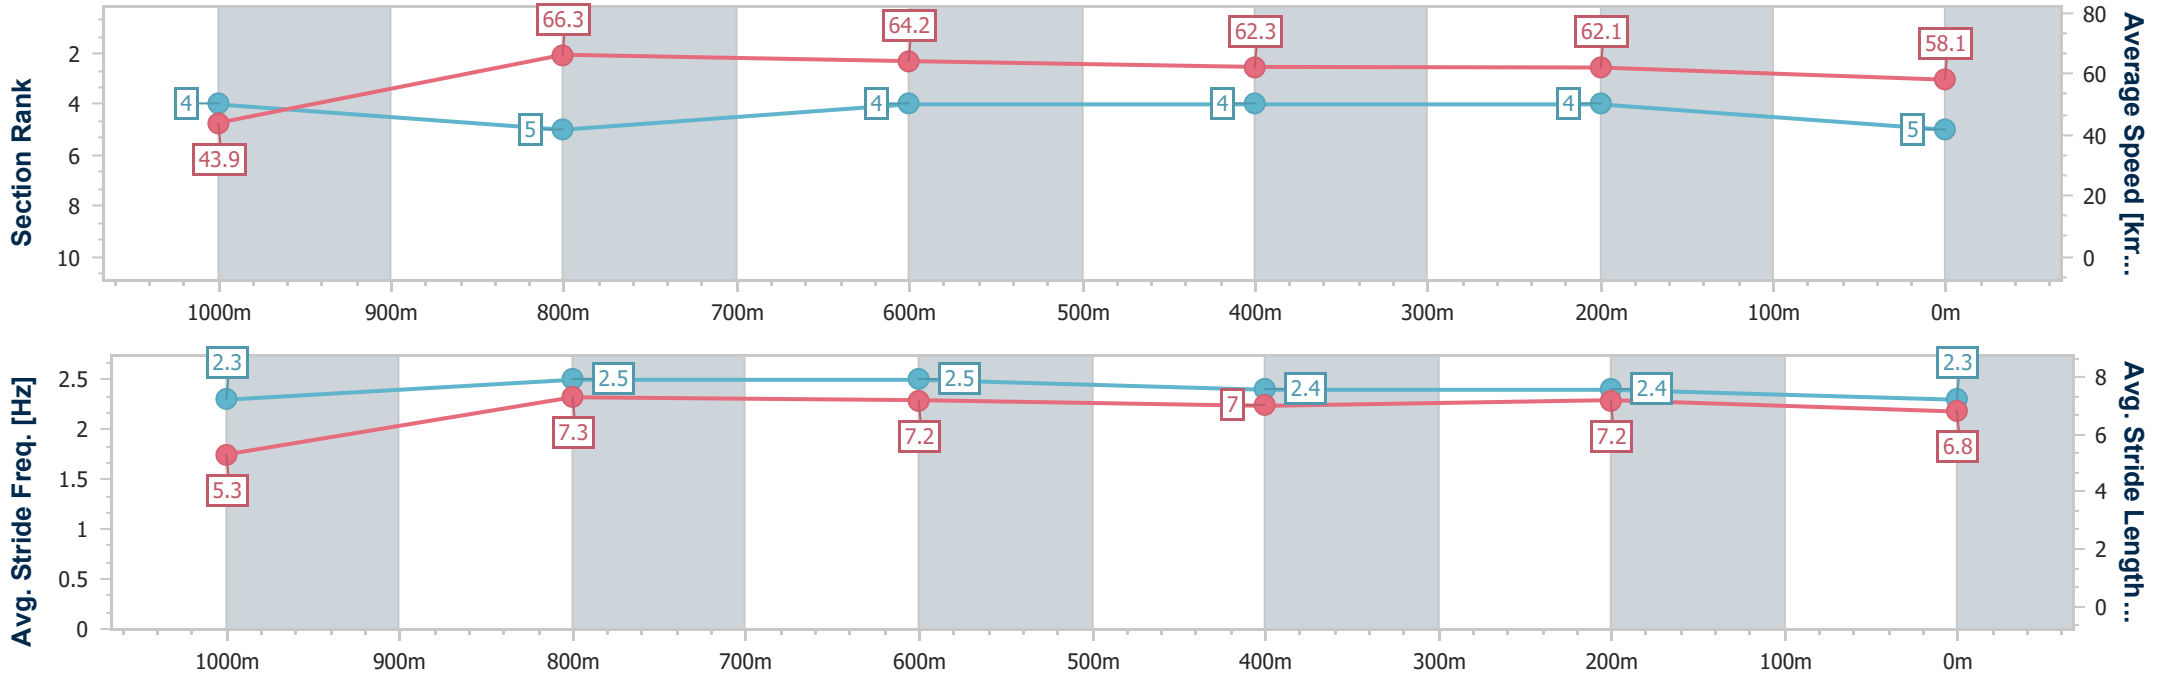

- [] Ranking at each section and finish
- .-.- No data available at this section
- NA No data available

Horse/Jockey Name	Little Iffy
Final Rank	5
Fastest Section Time (Section)	0:08.24 (Overall)
Top Speed [km/h] (Section)	68.1 (1000m)
Race State	Finished

Sunshine Coast Poly Track QLD Professional
 Race 2: PRIMO EGGING FOR EDGAR Maiden Plate - 1100m
 11 August 2024 - 13:29
 Track Rating: Synthetic, Weather: Overcast, Rail Position: True

Section	Overall	1000m	800m	600m	400m	200m
Section Times	1:05.81 [5] (0:08.24)	0:57.57 [4] (0:10.86)	0:46.71 [5] (0:11.32)	0:35.39 [4] (0:11.46)	0:23.93 [4] (0:11.57)	0:12.36 [4] (0:12.36)
Average Speed [km/h]	43.9	66.3	64.2	62.3	62.1	58.1
Top Speed [km/h]	63.2	68.1	67.0	63.9	64.0	60.4
Avg. Dist. to Rail [m]	5.6	3.2	1.1	1.4	0.6	0.1
Avg. Stride Freq. [Hz]	2.3	2.5	2.5	2.4	2.4	2.3
Avg. Stride Length [m]	5.3	7.3	7.2	7.0	7.2	6.8

- [] Ranking at each section and finish
- .-.- No data available at this section
- NA No data available

Horse/Jockey Name	Wife Is Right
Final Rank	6
Fastest Section Time (Section)	0:08.59 (Overall)
Top Speed [km/h] (Section)	67.9 (1000m)
Race State	Finished