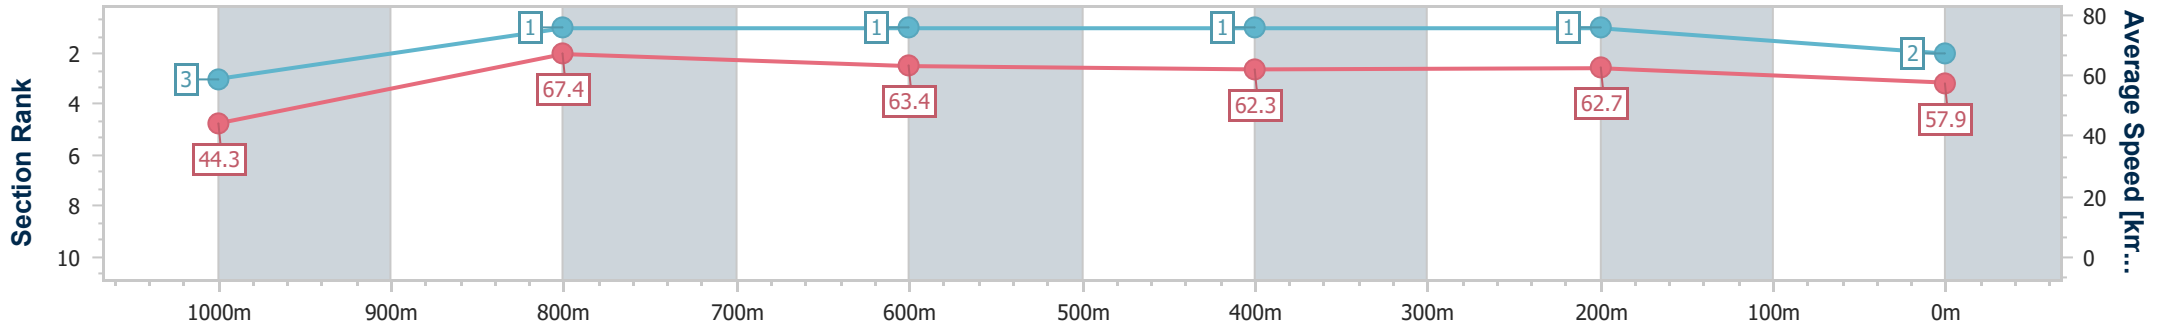

Horse/Jockey Name	Herecomesantorini
Final Rank	2
Fastest Section Time (Section)	0:08.16 (Overall)
Top Speed [km/h] (Section)	68.7 (1000m)
Race State	Finished

Sunshine Coast Poly Track QLD Professional
Race 2: PRIMO EGGING FOR EDGAR Maiden Plate - 1100m
11 August 2024 - 13:29
Track Rating: Synthetic, Weather: Overcast, Rail Position: True

Section	Overall	1000m	800m	600m	400m	200m
Section Times	1:05.41 [2] (0:08.16)	0:57.25 [3] (0:10.68)	0:46.57 [1] (0:11.29)	0:35.28 [1] (0:11.40)	0:23.88 [1] (0:11.52)	0:12.36 [1] (0:12.36)
Average Speed [km/h]	44.3	67.4	63.4	62.3	62.7	57.9
Top Speed [km/h]	65.6	68.7	66.1	63.2	63.9	60.9
Avg. Dist. to Rail [m]	2.6	0.9	1.2	1.6	0.5	0.9
Avg. Stride Freq. [Hz]	2.3	2.4	2.3	2.3	2.3	2.2
Avg. Stride Length [m]	5.4	7.8	7.7	7.5	7.5	7.1

- [ ] Ranking at each section and finish
- -.-.- No data available at this section
- NA No data available