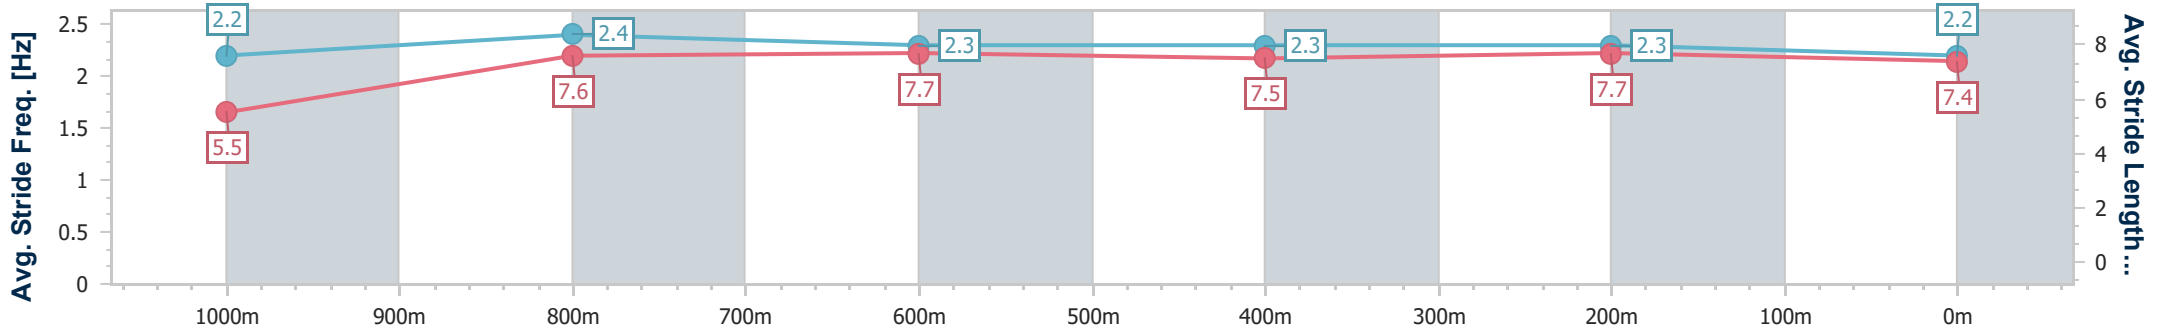

Sunshine Coast Poly Track QLD Professional
 Race 2: PRIMO EGGING FOR EDGAR Maiden Plate - 1100m
 11 August 2024 - 13:29
 Track Rating: Synthetic, Weather: Overcast, Rail Position: True

Section	Overall	1000m	800m	600m	400m	200m
Section Times	1:05.53 [3] (0:08.15)	0:57.38 [2] (0:10.90)	0:46.48 [4] (0:11.39)	0:35.09 [5] (0:11.52)	0:23.57 [5] (0:11.51)	0:12.06 [5] (0:12.06)
Average Speed [km/h]	44.3	66.0	63.6	62.5	62.5	59.6
Top Speed [km/h]	62.3	67.2	65.9	63.1	63.7	61.1
Avg. Dist. to Rail [m]	6.3	3.3	1.0	0.2	1.8	4.0
Avg. Stride Freq. [Hz]	2.2	2.4	2.3	2.3	2.3	2.2
Avg. Stride Length [m]	5.5	7.6	7.7	7.5	7.7	7.4