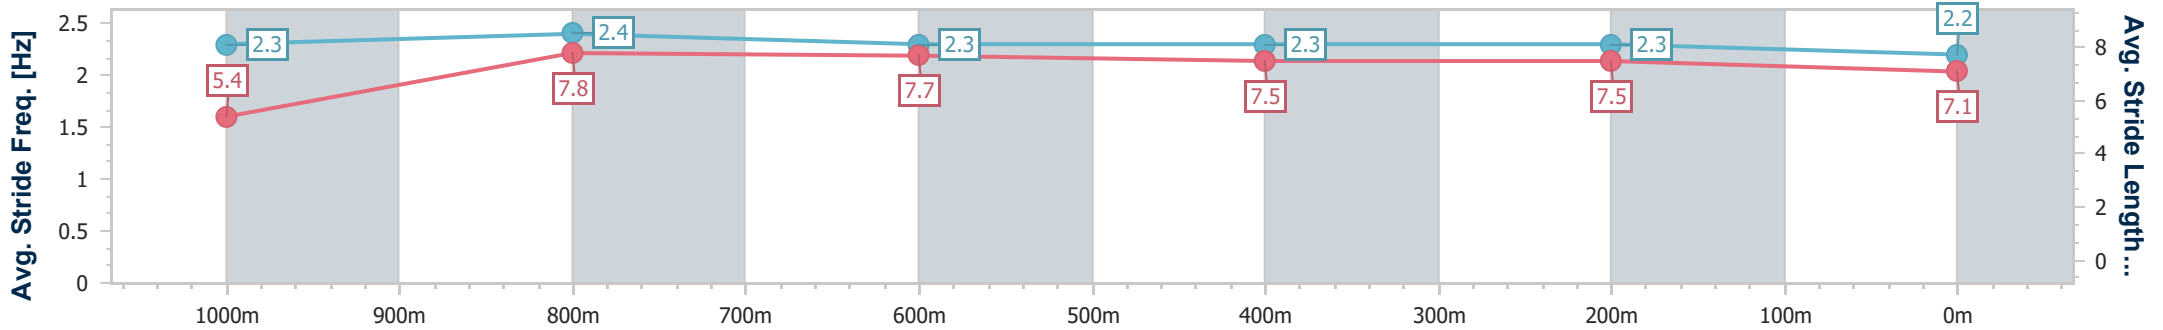

Horse/Jockey Name	Herecomesantorini
Final Rank	2
Fastest Section Time (Section)	0:08.16 (Overall)
Top Speed [km/h] (Section)	68.7 (1000m)
Race State	Finished

Sunshine Coast Poly Track QLD Professional
Race 2: PRIMO EGGING FOR EDGAR Maiden Plate - 1100m
11 August 2024 - 13:29
Track Rating: Synthetic, Weather: Overcast, Rail Position: True

Section	Overall	1000m	800m	600m	400m	200m
Section Times	1:05.41 [2] (0:08.16)	0:57.25 [3] (0:10.68)	0:46.57 [1] (0:11.29)	0:35.28 [1] (0:11.40)	0:23.88 [1] (0:11.52)	0:12.36 [1] (0:12.36)
Average Speed [km/h]	44.3	67.4	63.4	62.3	62.7	57.9
Top Speed [km/h]	65.6	68.7	66.1	63.2	63.9	60.9
Avg. Dist. to Rail [m]	2.6	0.9	1.2	1.6	0.5	0.9
Avg. Stride Freq. [Hz]	2.3	2.4	2.3	2.3	2.3	2.2
Avg. Stride Length [m]	5.4	7.8	7.7	7.5	7.5	7.1

- [ ] Ranking at each section and finish
- -.-.- No data available at this section
- NA No data available