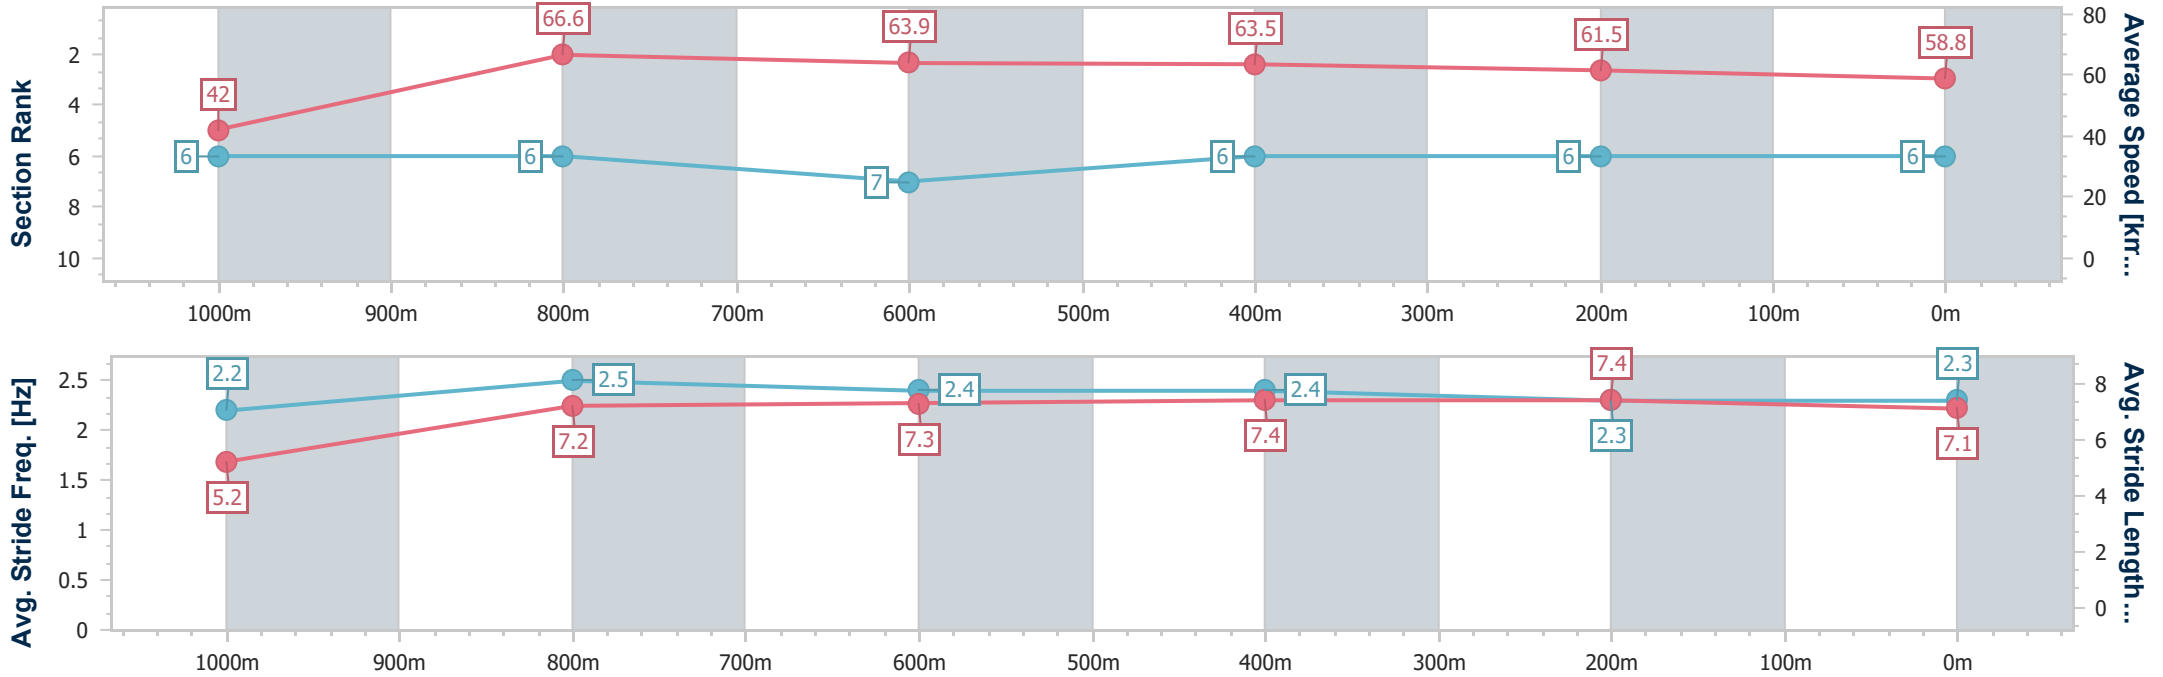

Sunshine Coast Poly Track QLD Professional
 Race 2: PRIMO EGGING FOR EDGAR Maiden Plate - 1100m
 11 August 2024 - 13:29
 Track Rating: Synthetic, Weather: Overcast, Rail Position: True

Section	Overall	1000m	800m	600m	400m	200m
Section Times	1:05.81 [5] (0:08.24)	0:57.57 [4] (0:10.86)	0:46.71 [5] (0:11.32)	0:35.39 [4] (0:11.46)	0:23.93 [4] (0:11.57)	0:12.36 [4] (0:12.36)
Average Speed [km/h]	43.9	66.3	64.2	62.3	62.1	58.1
Top Speed [km/h]	63.2	68.1	67.0	63.9	64.0	60.4
Avg. Dist. to Rail [m]	5.6	3.2	1.1	1.4	0.6	0.1
Avg. Stride Freq. [Hz]	2.3	2.5	2.5	2.4	2.4	2.3
Avg. Stride Length [m]	5.3	7.3	7.2	7.0	7.2	6.8

- [] Ranking at each section and finish
- .-.- No data available at this section
- NA No data available

Horse/Jockey Name	Wife Is Right
Final Rank	6
Fastest Section Time (Section)	0:08.59 (Overall)
Top Speed [km/h] (Section)	67.9 (1000m)
Race State	Finished

Sunshine Coast Poly Track QLD Professional
 Race 2: PRIMO EGGING FOR EDGAR Maiden Plate - 1100m
 11 August 2024 - 13:29
 Track Rating: Synthetic, Weather: Overcast, Rail Position: True

Section	Overall	1000m	800m	600m	400m	200m
Section Times	1:06.00 [6] (0:08.59)	0:57.41 [6] (0:10.79)	0:46.62 [6] (0:11.33)	0:35.29 [7] (0:11.37)	0:23.92 [6] (0:11.68)	0:12.24 [6] (0:12.24)
Average Speed [km/h]	42.0	66.6	63.9	63.5	61.5	58.8
Top Speed [km/h]	65.0	67.9	65.8	64.2	62.6	60.5
Avg. Dist. to Rail [m]	6.9	1.7	0.8	0.3	2.2	2.5
Avg. Stride Freq. [Hz]	2.2	2.5	2.4	2.4	2.3	2.3
Avg. Stride Length [m]	5.2	7.2	7.3	7.4	7.4	7.1