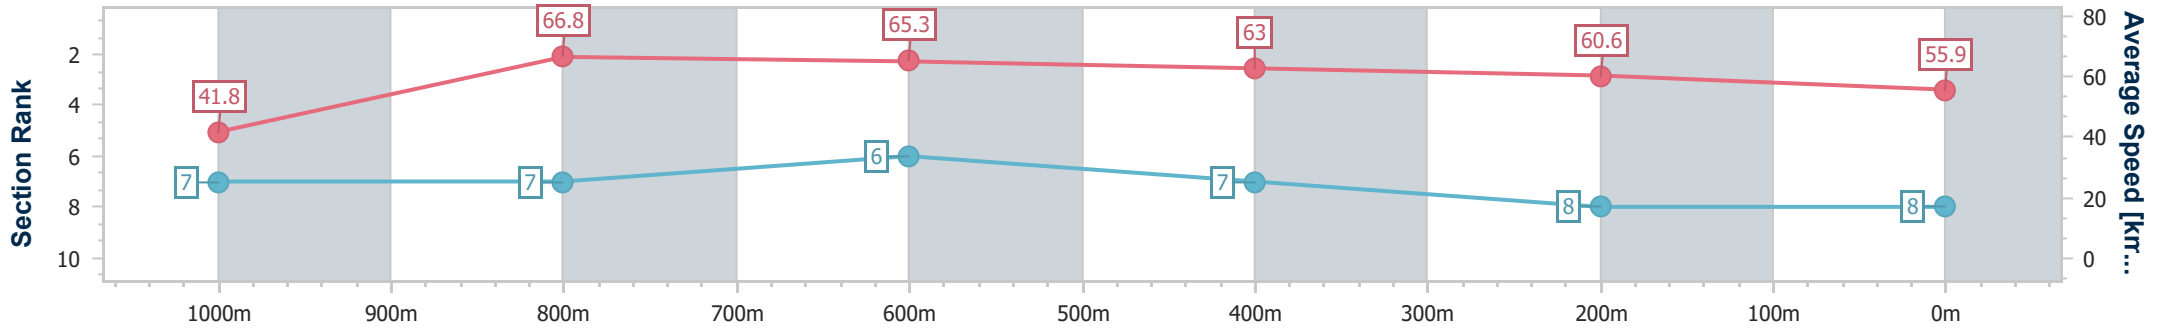

- [] Ranking at each section and finish
- .-.- No data available at this section
- NA No data available

Horse/Jockey Name	Shintaro Lass
Final Rank	8
Fastest Section Time (Section)	0:08.61 (Overall)
Top Speed [km/h] (Section)	68.4 (1000m)
Race State	Finished

Sunshine Coast Poly Track QLD Professional
 Race 2: PRIMO EGGING FOR EDGAR Maiden Plate - 1100m
 11 August 2024 - 13:29
 Track Rating: Synthetic, Weather: Overcast, Rail Position: True

Section	Overall	1000m	800m	600m	400m	200m
Section Times	1:06.99 [8] (0:08.61)	0:58.38 [7] (0:10.83)	0:47.55 [7] (0:11.24)	0:36.31 [6] (0:11.63)	0:24.68 [7] (0:11.87)	0:12.81 [8] (0:12.81)
Average Speed [km/h]	41.8	66.8	65.3	63.0	60.6	55.9
Top Speed [km/h]	61.8	68.4	67.1	63.7	62.1	59.2
Avg. Dist. to Rail [m]	8.5	2.7	3.3	2.4	2.6	3.3
Avg. Stride Freq. [Hz]	2.2	2.7	2.6	2.5	2.5	2.4
Avg. Stride Length [m]	5.2	7.0	7.0	7.0	6.7	6.5