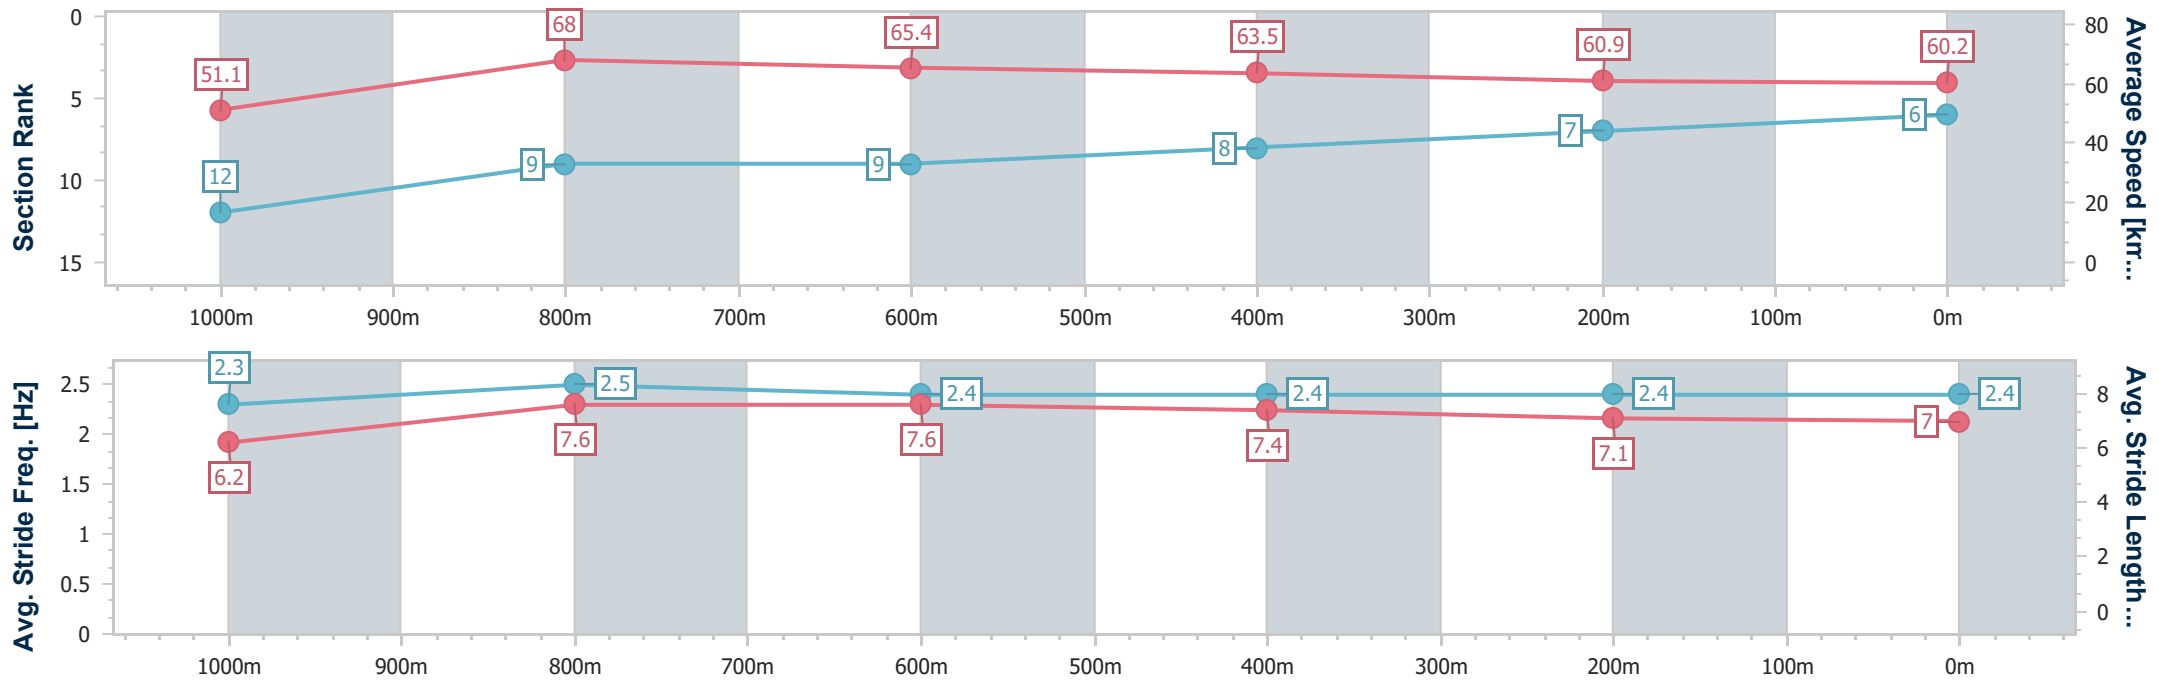

Aquis Park Gold Coast Poly QLD Professional

Race 2: POLVIN FENCING Maiden Plate - 1200m

17 August 2024 - 13:11

Track Rating: Synthetic, Weather: Fine, Rail Position: True

Section	Overall	1000m	800m	600m	400m	200m
Section Times	1:11.44 [6] (0:14.10)	0:57.34 [12] (0:10.65)	0:46.69 [9] (0:11.20)	0:35.49 [9] (0:11.53)	0:23.96 [8] (0:11.89)	0:12.07 [7] (0:12.07)
Average Speed [km/h]	51.1	68.0	65.4	63.5	60.9	60.2
Top Speed [km/h]	68.5	69.8	67.5	65.7	63.1	60.8
Avg. Dist. to Rail [m]	3.0	2.4	2.9	3.4	3.9	5.4
Avg. Stride Freq. [Hz]	2.3	2.5	2.4	2.4	2.4	2.4
Avg. Stride Length [m]	6.2	7.6	7.6	7.4	7.1	7.0