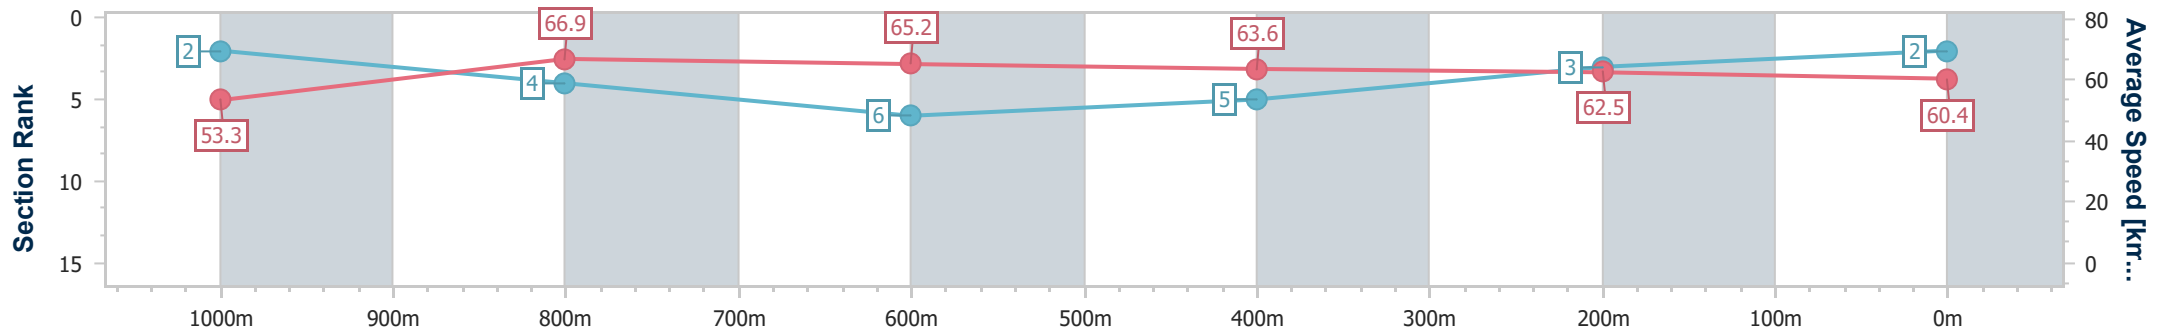

- [ ] Ranking at each section and finish
- .-.- No data available at this section
- NA No data available

Horse/Jockey Name	Headline Legend
Final Rank	3
Fastest Section Time (Section)	0:10.77 (1000m)
Top Speed [km/h] (Section)	68.4 (1000m)
Race State	Finished