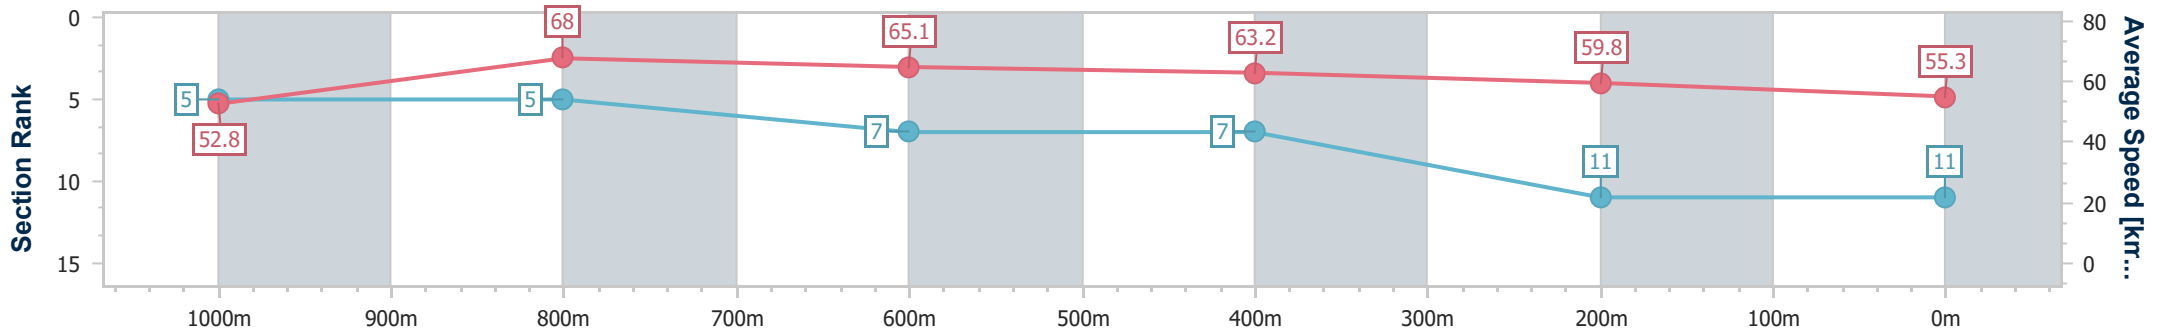

Aquis Park Gold Coast Poly QLD Professional

Race 2: POLVIN FENCING Maiden Plate - 1200m

17 August 2024 - 13:11

Track Rating: Synthetic, Weather: Fine, Rail Position: True

Section	Overall	1000m	800m	600m	400m	200m
Section Times	1:12.67 [11] (0:13.62)	0:59.05 [5] (0:10.75)	0:48.30 [5] (0:11.35)	0:36.95 [7] (0:11.65)	0:25.30 [7] (0:12.19)	0:13.11 [11] (0:13.11)
Average Speed [km/h]	52.8	68.0	65.1	63.2	59.8	55.3
Top Speed [km/h]	67.4	68.8	66.9	65.6	61.1	57.6
Avg. Dist. to Rail [m]	9.7	5.3	4.7	4.4	5.8	9.0
Avg. Stride Freq. [Hz]	2.3	2.4	2.4	2.3	2.3	2.2
Avg. Stride Length [m]	6.4	7.8	7.5	7.5	7.2	6.9

- [ ] Ranking at each section and finish
- .-.- No data available at this section
- NA No data available

Horse/Jockey Name	lknowicanfly
Final Rank	12
Fastest Section Time (Section)	0:10.95 (1000m)
Top Speed [km/h] (Section)	66.9 (1000m)
Race State	Finished