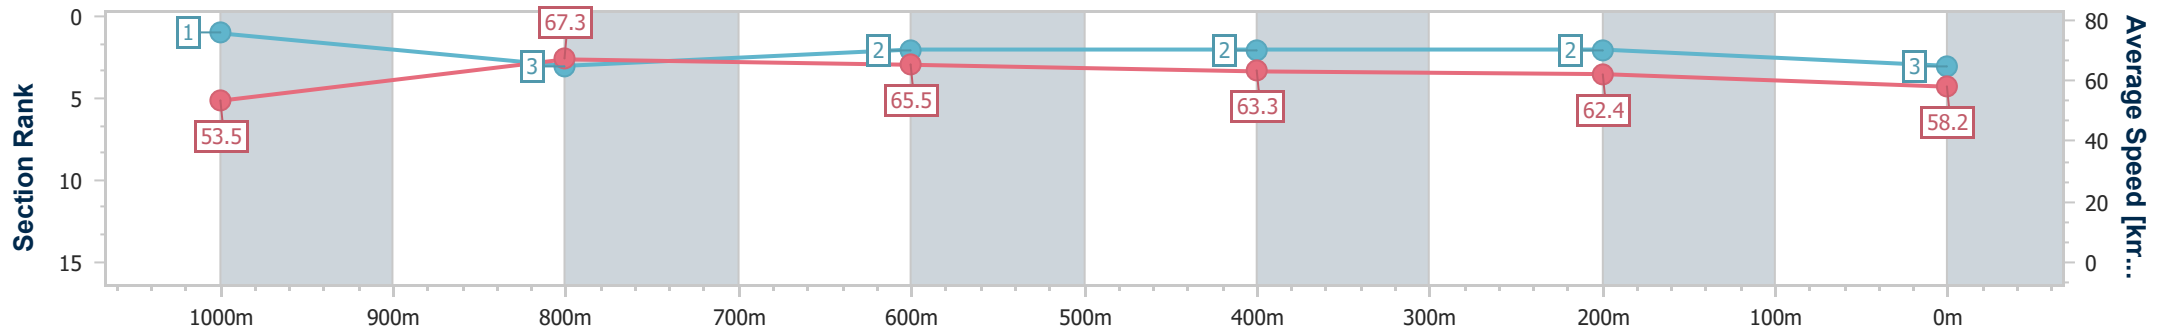

- [ ] Ranking at each section and finish
- .-.- No data available at this section
- NA No data available

Horse/Jockey Name	Tango Spirit
Final Rank	4
Fastest Section Time (Section)	0:10.98 (1000m)
Top Speed [km/h] (Section)	66.8 (1000m)
Race State	Finished