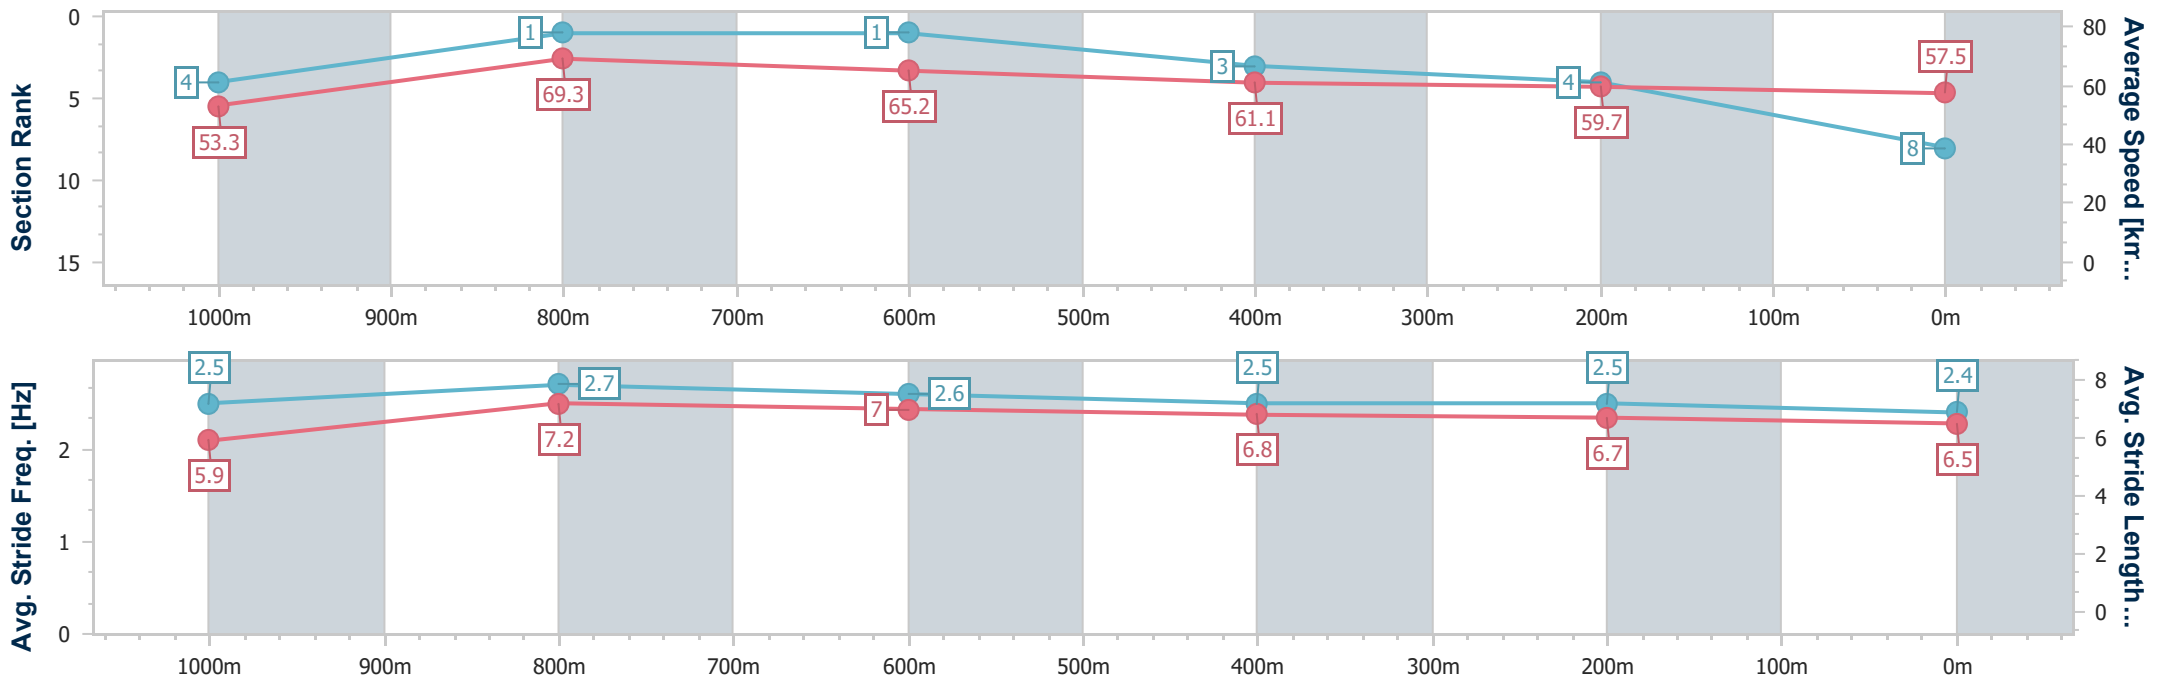

Aquis Park Gold Coast Poly QLD Professional

Race 2: POLVIN FENCING Maiden Plate - 1200m

17 August 2024 - 13:11

Track Rating: Synthetic, Weather: Fine, Rail Position: True

Section	Overall	1000m	800m	600m	400m	200m
Section Times	1:11.79 [8] (0:13.55)	0:58.24 [4] (0:10.52)	0:47.72 [1] (0:11.15)	0:36.57 [1] (0:11.85)	0:24.72 [3] (0:12.12)	0:12.60 [4] (0:12.60)
Average Speed [km/h]	53.3	69.3	65.2	61.1	59.7	57.5
Top Speed [km/h]	69.7	70.6	67.1	63.2	60.3	58.4
Avg. Dist. to Rail [m]	7.6	5.7	1.5	1.1	1.8	2.9
Avg. Stride Freq. [Hz]	2.5	2.7	2.6	2.5	2.5	2.4
Avg. Stride Length [m]	5.9	7.2	7.0	6.8	6.7	6.5

- [ ] Ranking at each section and finish
- .-.- No data available at this section
- NA No data available

Horse/Jockey Name	Casino Coast
Final Rank	9
Fastest Section Time (Section)	0:10.74 (1000m)
Top Speed [km/h] (Section)	68.0 (1000m)
Race State	Finished