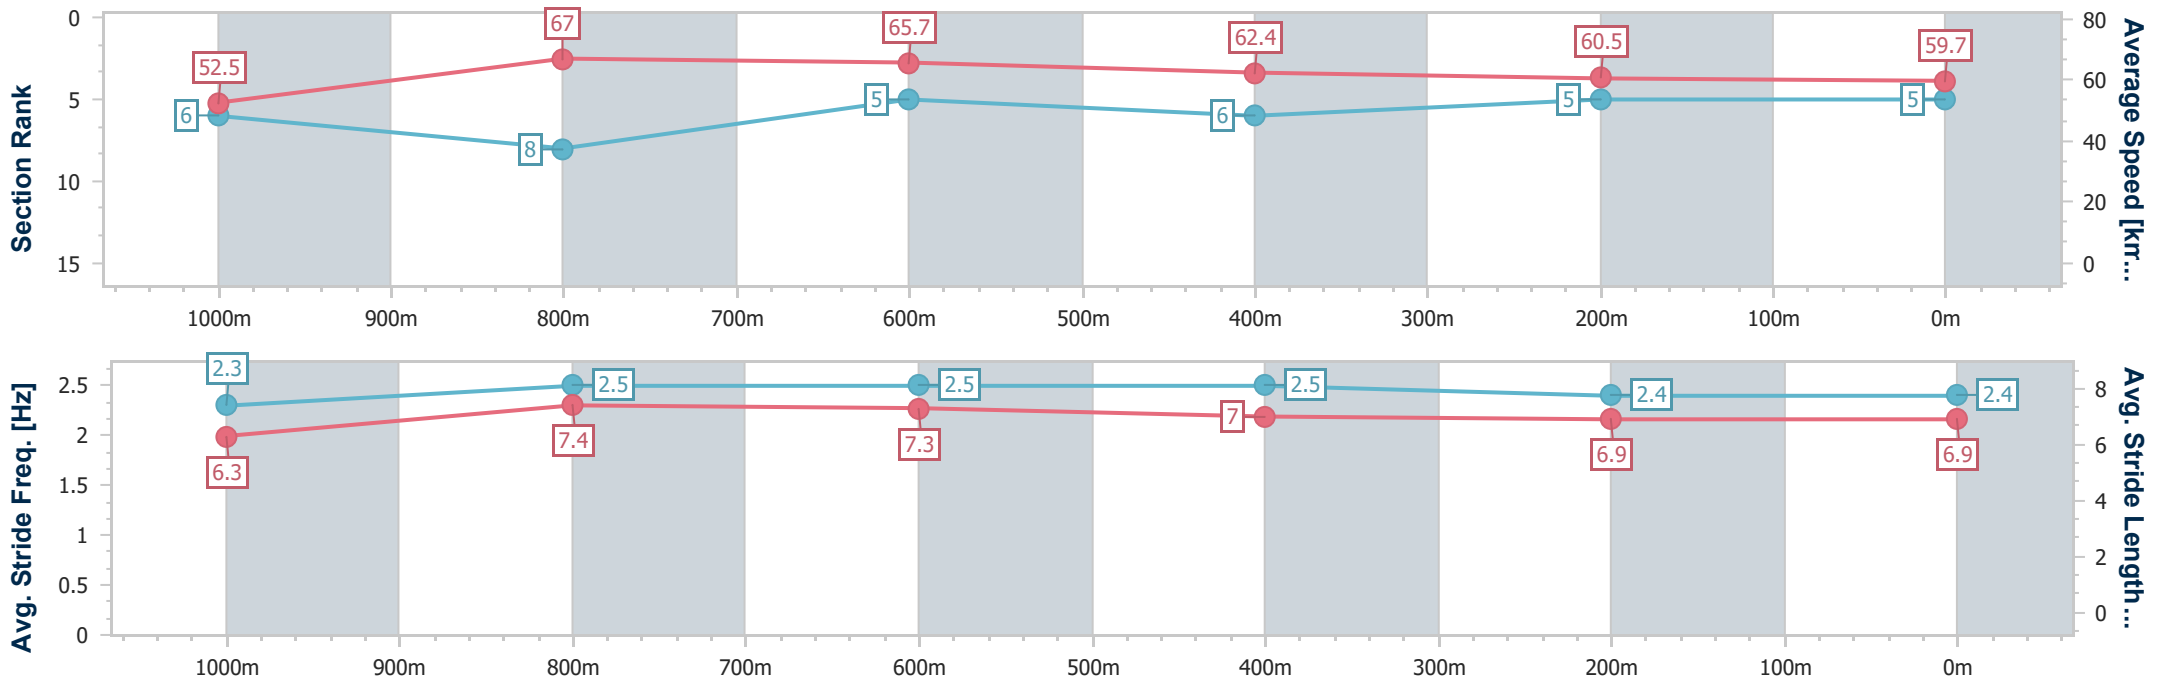

- [ ] Ranking at each section and finish
- .-.- No data available at this section
- NA No data available

Horse/Jockey Name	Sennachie
Final Rank	5
Fastest Section Time (Section)	0:10.78 (1000m)
Top Speed [km/h] (Section)	68.1 (1000m)
Race State	Finished

Aquis Park Gold Coast Poly QLD Professional

Race 2: POLVIN FENCING Maiden Plate - 1200m

17 August 2024 - 13:11

Track Rating: Synthetic, Weather: Fine, Rail Position: True

Section	Overall	1000m	800m	600m	400m	200m
Section Times	1:11.41 [5] (0:13.72)	0:57.69 [6] (0:10.78)	0:46.91 [8] (0:11.06)	0:35.85 [5] (0:11.76)	0:24.09 [6] (0:11.95)	0:12.14 [5]
Average Speed [km/h]	52.5	67.0	65.7	62.4	60.5	59.7
Top Speed [km/h]	65.6	68.1	67.1	63.0	61.5	61.7
Avg. Dist. to Rail [m]	4.5	1.8	2.0	3.8	3.2	4.2
Avg. Stride Freq. [Hz]	2.3	2.5	2.5	2.5	2.4	2.4
Avg. Stride Length [m]	6.3	7.4	7.3	7.0	6.9	6.9

- [ ] Ranking at each section and finish
- .-.- No data available at this section
- NA No data available

Horse/Jockey Name	Seeya Later Gater
Final Rank	6
Fastest Section Time (Section)	0:10.65 (1000m)
Top Speed [km/h] (Section)	69.8 (1000m)
Race State	Finished