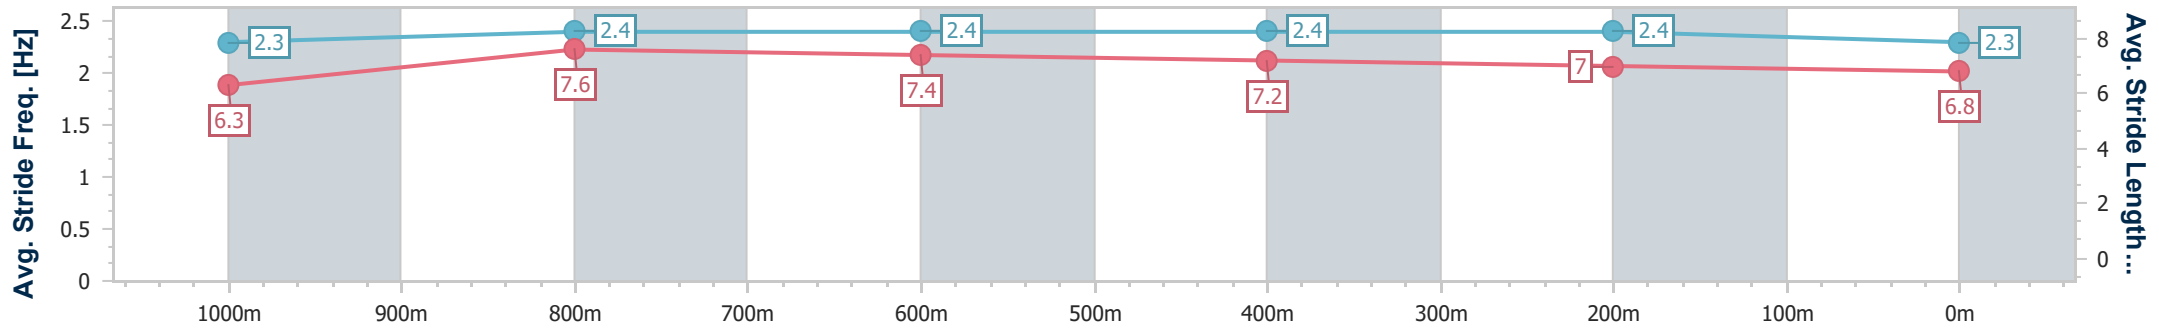

- [ ] Ranking at each section and finish
- .-.- No data available at this section
- NA No data available

Horse/Jockey Name	lknowicanfly
Final Rank	12
Fastest Section Time (Section)	0:10.95 (1000m)
Top Speed [km/h] (Section)	66.9 (1000m)
Race State	Finished

Aquis Park Gold Coast Poly QLD Professional

Race 2: POLVIN FENCING Maiden Plate - 1200m

17 August 2024 - 13:11

Track Rating: Synthetic, Weather: Fine, Rail Position: True

Section	Overall	1000m	800m	600m	400m	200m
Section Times	1:12.79 [12] (0:13.94)	0:58.85 [10] (0:10.95)	0:47.90 [11] (0:11.23)	0:36.67 [12] (0:11.64)	0:25.03 [12] (0:12.18)	0:12.85 [12] (0:12.85)
Average Speed [km/h]	51.5	65.8	64.2	61.9	59.3	56.3
Top Speed [km/h]	66.3	66.9	65.8	64.9	60.8	58.3
Avg. Dist. to Rail [m]	3.5	0.6	0.3	0.5	0.3	0.3
Avg. Stride Freq. [Hz]	2.3	2.4	2.4	2.4	2.4	2.3
Avg. Stride Length [m]	6.3	7.6	7.4	7.2	7.0	6.8

- [ ] Ranking at each section and finish
- .-.- No data available at this section
- NA No data available