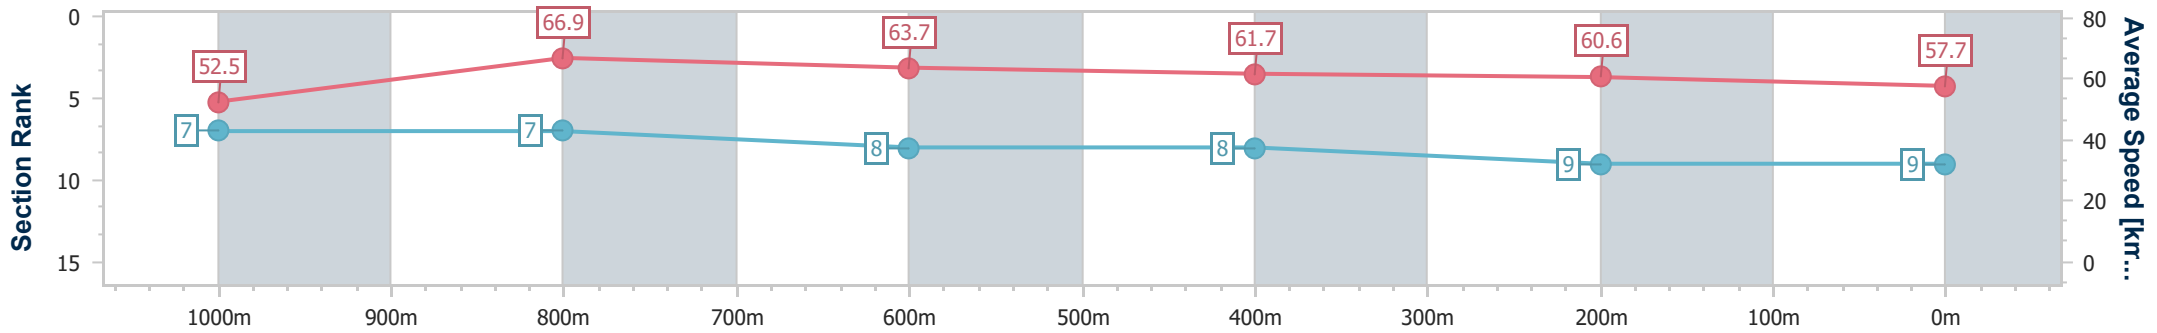

Aquis Park Gold Coast Poly QLD Professional

Race 2: POLVIN FENCING Maiden Plate - 1200m

17 August 2024 - 13:11

Track Rating: Synthetic, Weather: Fine, Rail Position: True

Section	Overall	1000m	800m	600m	400m	200m
Section Times	1:11.98 [9] (0:13.75)	0:58.23 [7] (0:10.74)	0:47.49 [7] (0:11.26)	0:36.23 [8] (0:11.73)	0:24.50 [8] (0:11.97)	0:12.53 [9] (0:12.53)
Average Speed [km/h]	52.5	66.9	63.7	61.7	60.6	57.7
Top Speed [km/h]	65.9	68.0	65.4	63.9	61.4	60.3
Avg. Dist. to Rail [m]	1.8	0.7	0.8	1.1	2.1	1.6
Avg. Stride Freq. [Hz]	2.4	2.4	2.3	2.3	2.3	2.2
Avg. Stride Length [m]	6.1	7.8	7.7	7.6	7.5	7.1