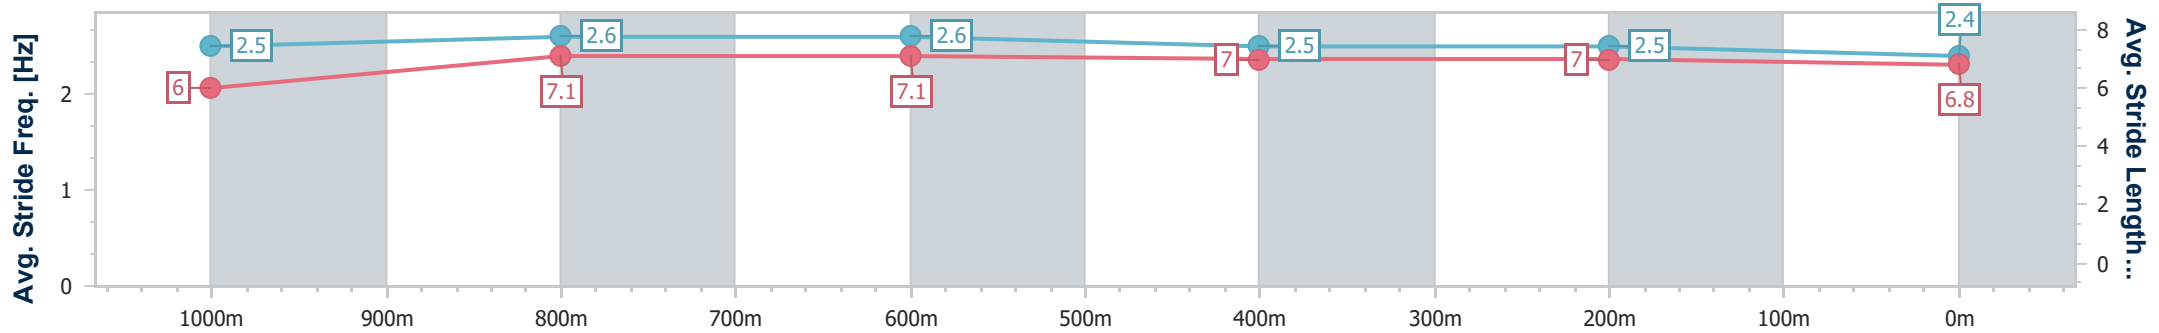

Aquis Park Gold Coast Poly QLD Professional

Race 2: POLVIN FENCING Maiden Plate - 1200m

17 August 2024 - 13:11

Track Rating: Synthetic, Weather: Fine, Rail Position: True

Section	Overall	1000m	800m	600m	400m	200m
Section Times	1:11.04 [3] (0:13.43)	0:57.61 [1] (0:10.77)	0:46.84 [3] (0:11.16)	0:35.68 [2] (0:11.63)	0:24.05 [2] (0:11.72)	0:12.33 [2] (0:12.33)
Average Speed [km/h]	53.5	67.3	65.5	63.3	62.4	58.2
Top Speed [km/h]	67.8	68.4	65.6	65.2	63.4	60.8
Avg. Dist. to Rail [m]	3.4	1.9	2.7	4.2	5.3	6.6
Avg. Stride Freq. [Hz]	2.5	2.6	2.6	2.5	2.5	2.4
Avg. Stride Length [m]	6.0	7.1	7.1	7.0	7.0	6.8