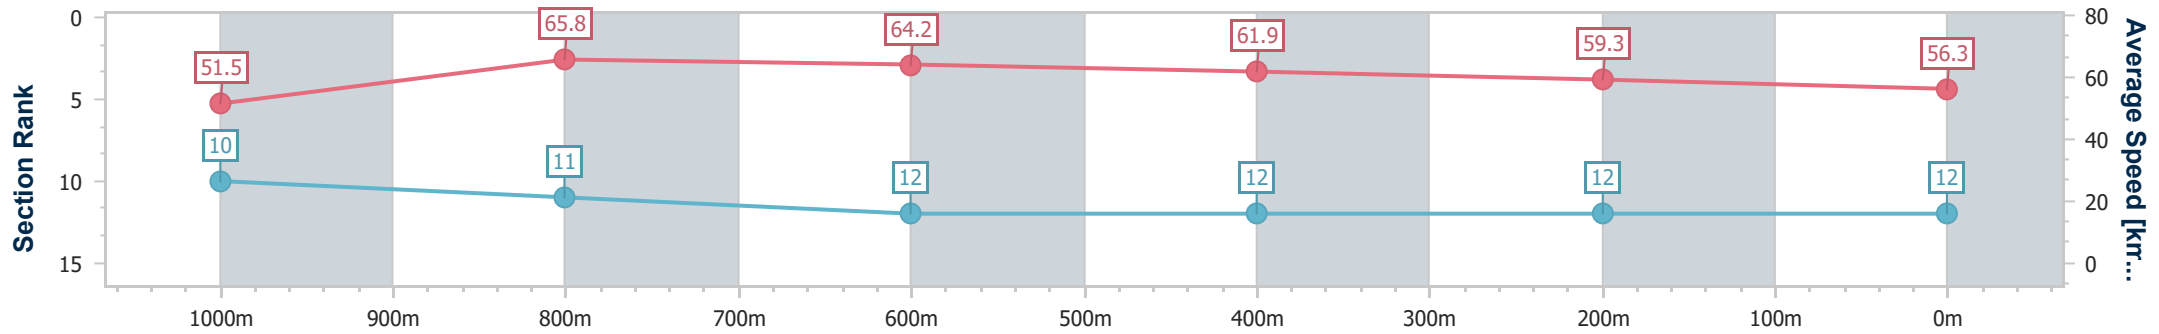

- [ ] Ranking at each section and finish
- .-.- No data available at this section
- NA No data available

Horse/Jockey Name	lknowicanfly
Final Rank	12
Fastest Section Time (Section)	0:10.95 (1000m)
Top Speed [km/h] (Section)	66.9 (1000m)
Race State	Finished

Aquis Park Gold Coast Poly QLD Professional

Race 2: POLVIN FENCING Maiden Plate - 1200m

17 August 2024 - 13:11

Track Rating: Synthetic, Weather: Fine, Rail Position: True

Section	Overall	1000m	800m	600m	400m	200m
Section Times	1:12.79 [12] (0:13.94)	0:58.85 [10] (0:10.95)	0:47.90 [11] (0:11.23)	0:36.67 [12] (0:11.64)	0:25.03 [12] (0:12.18)	0:12.85 [12] (0:12.85)
Average Speed [km/h]	51.5	65.8	64.2	61.9	59.3	56.3
Top Speed [km/h]	66.3	66.9	65.8	64.9	60.8	58.3
Avg. Dist. to Rail [m]	3.5	0.6	0.3	0.5	0.3	0.3
Avg. Stride Freq. [Hz]	2.3	2.4	2.4	2.4	2.4	2.3
Avg. Stride Length [m]	6.3	7.6	7.4	7.2	7.0	6.8

- [ ] Ranking at each section and finish
- .-.- No data available at this section
- NA No data available