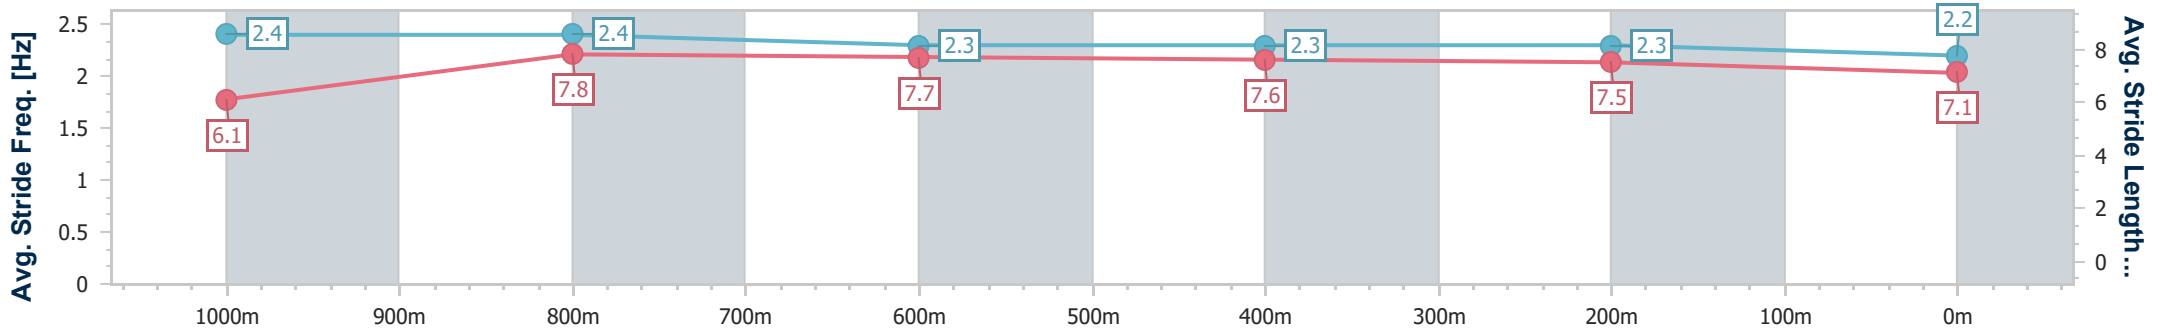

Aquis Park Gold Coast Poly QLD Professional

Race 2: POLVIN FENCING Maiden Plate - 1200m

17 August 2024 - 13:11

Track Rating: Synthetic, Weather: Fine, Rail Position: True

Section	Overall	1000m	800m	600m	400m	200m
Section Times	1:11.98 [9] (0:13.75)	0:58.23 [7] (0:10.74)	0:47.49 [7] (0:11.26)	0:36.23 [8] (0:11.73)	0:24.50 [8] (0:11.97)	0:12.53 [9] (0:12.53)
Average Speed [km/h]	52.5	66.9	63.7	61.7	60.6	57.7
Top Speed [km/h]	65.9	68.0	65.4	63.9	61.4	60.3
Avg. Dist. to Rail [m]	1.8	0.7	0.8	1.1	2.1	1.6
Avg. Stride Freq. [Hz]	2.4	2.4	2.3	2.3	2.3	2.2
Avg. Stride Length [m]	6.1	7.8	7.7	7.6	7.5	7.1