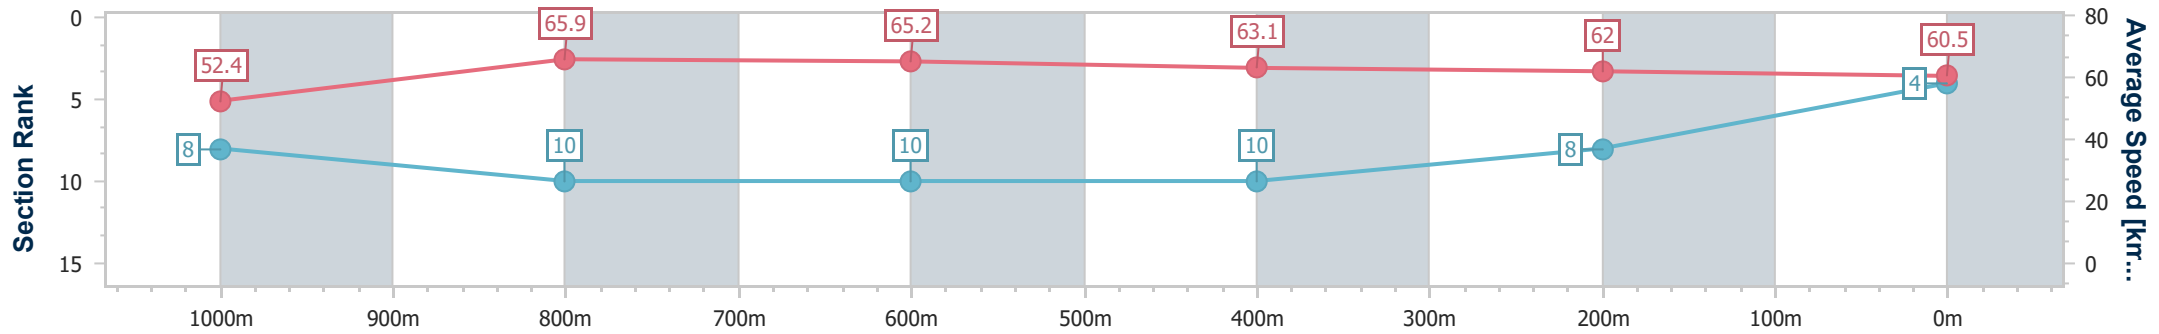

- [ ] Ranking at each section and finish
- .-.- No data available at this section
- NA No data available

Horse/Jockey Name	Sennachie
Final Rank	5
Fastest Section Time (Section)	0:10.78 (1000m)
Top Speed [km/h] (Section)	68.1 (1000m)
Race State	Finished