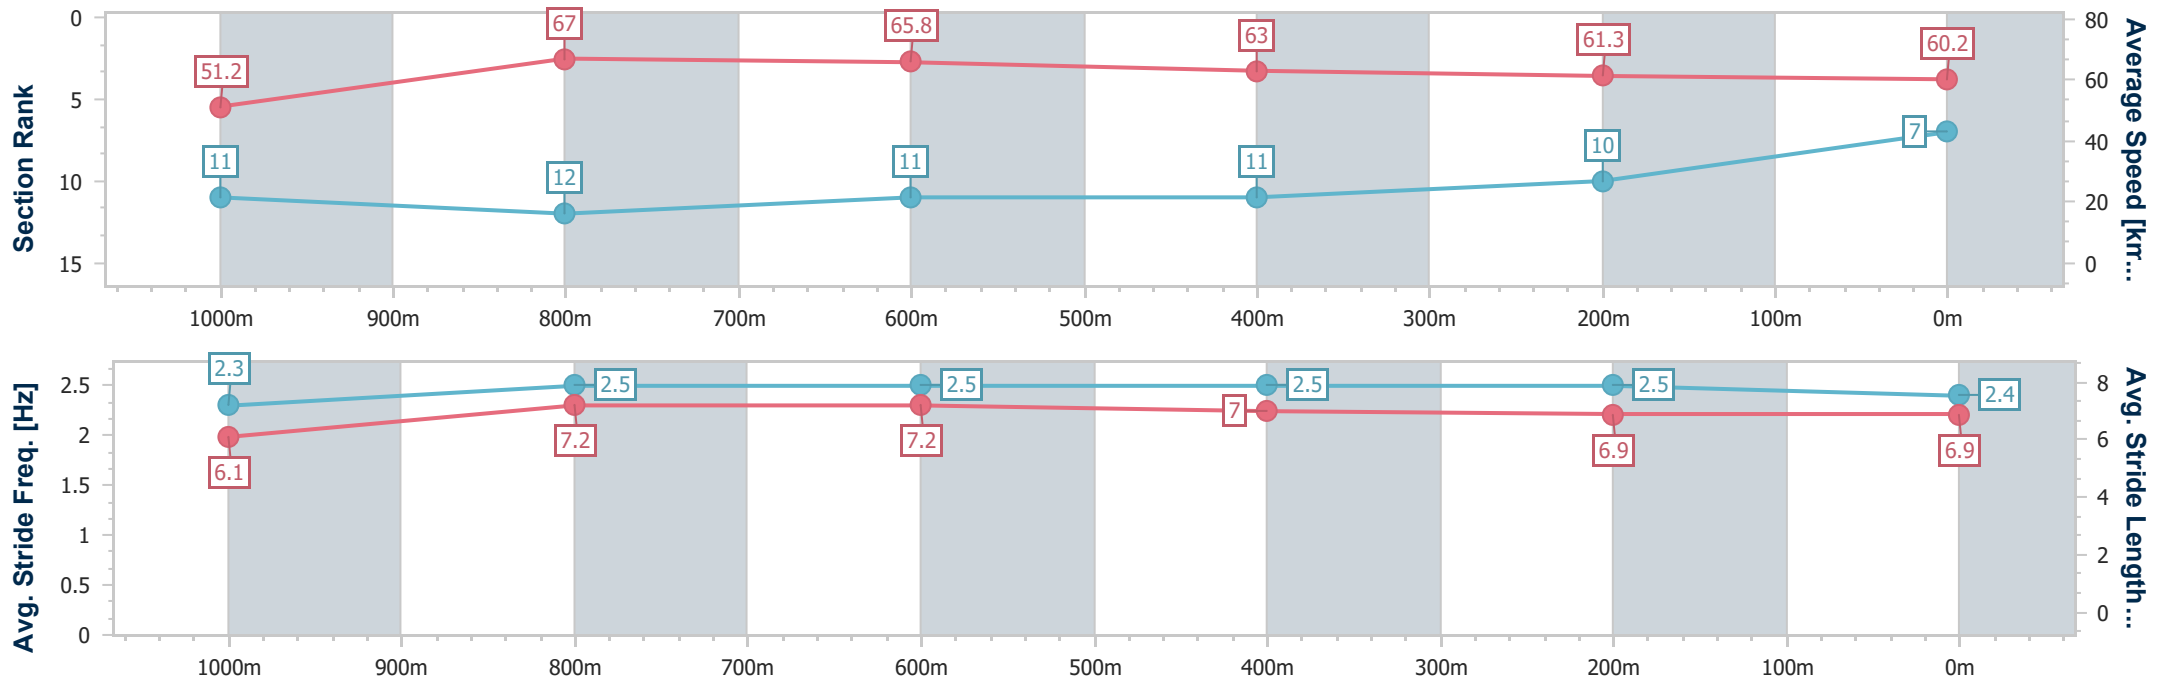

Aquis Park Gold Coast Poly QLD Professional

Race 2: POLVIN FENCING Maiden Plate - 1200m

17 August 2024 - 13:11

Track Rating: Synthetic, Weather: Fine, Rail Position: True

Section	Overall	1000m	800m	600m	400m	200m
Section Times	1:11.54 [7] (0:14.07)	0:57.47 [11] (0:10.86)	0:46.61 [12] (0:11.17)	0:35.44 [11] (0:11.57)	0:23.87 [11] (0:11.80)	0:12.07 [10]
Average Speed [km/h]	51.2	67.0	65.8	63.0	61.3	60.2
Top Speed [km/h]	68.0	68.1	66.1	64.7	62.2	61.4
Avg. Dist. to Rail [m]	10.1	4.3	3.5	3.1	2.0	4.0
Avg. Stride Freq. [Hz]	2.3	2.5	2.5	2.5	2.5	2.4
Avg. Stride Length [m]	6.1	7.2	7.2	7.0	6.9	6.9