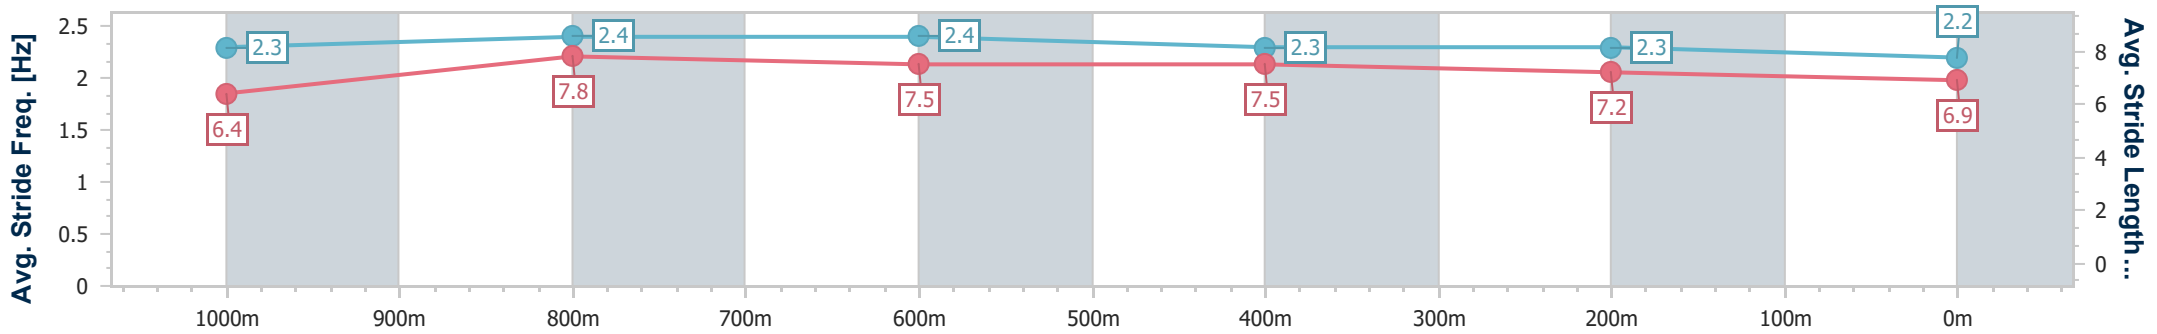

Aquis Park Gold Coast Poly QLD Professional

Race 2: POLVIN FENCING Maiden Plate - 1200m

17 August 2024 - 13:11

Track Rating: Synthetic, Weather: Fine, Rail Position: True

Section	Overall	1000m	800m	600m	400m	200m
Section Times	1:12.67 [11] (0:13.62)	0:59.05 [5] (0:10.75)	0:48.30 [5] (0:11.35)	0:36.95 [7] (0:11.65)	0:25.30 [7] (0:12.19)	0:13.11 [11] (0:13.11)
Average Speed [km/h]	52.8	68.0	65.1	63.2	59.8	55.3
Top Speed [km/h]	67.4	68.8	66.9	65.6	61.1	57.6
Avg. Dist. to Rail [m]	9.7	5.3	4.7	4.4	5.8	9.0
Avg. Stride Freq. [Hz]	2.3	2.4	2.4	2.3	2.3	2.2
Avg. Stride Length [m]	6.4	7.8	7.5	7.5	7.2	6.9

- [ ] Ranking at each section and finish
- .-.- No data available at this section
- NA No data available

Horse/Jockey Name	lknowicanfly
Final Rank	12
Fastest Section Time (Section)	0:10.95 (1000m)
Top Speed [km/h] (Section)	66.9 (1000m)
Race State	Finished