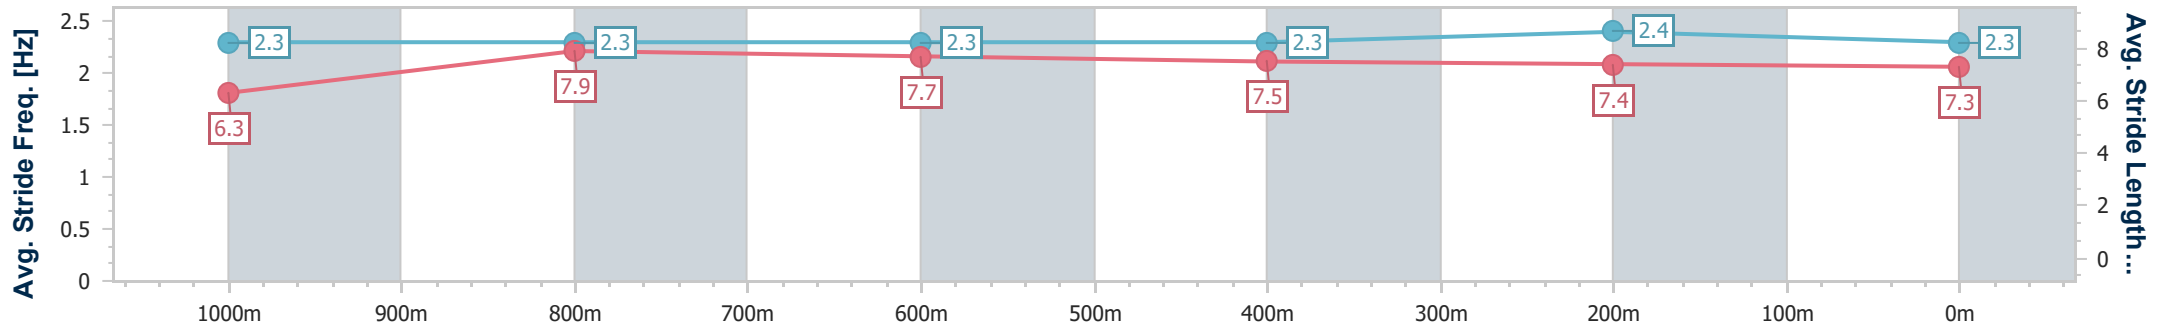

Horse/Jockey Name	Exposition
Final Rank	2
Fastest Section Time (Section)	0:10.86 (1000m)
Top Speed [km/h] (Section)	67.6 (1000m)
Race State	Finished

Aquis Park Gold Coast Poly QLD Professional

Race 2: POLVIN FENCING Maiden Plate - 1200m

17 August 2024 - 13:11

Track Rating: Synthetic, Weather: Fine, Rail Position: True

Section	Overall	1000m	800m	600m	400m	200m
Section Times	1:10.73 [2] (0:13.50)	0:57.23 [2] (0:10.86)	0:46.37 [4] (0:11.21)	0:35.16 [6] (0:11.54)	0:23.62 [5] (0:11.65)	0:11.97 [3]
Average Speed [km/h]	53.3	66.9	65.2	63.6	62.5	60.4
Top Speed [km/h]	67.2	67.6	66.3	65.5	63.2	61.8
Avg. Dist. to Rail [m]	4.9	3.2	2.7	3.5	5.4	8.9
Avg. Stride Freq. [Hz]	2.3	2.3	2.3	2.3	2.4	2.3
Avg. Stride Length [m]	6.3	7.9	7.7	7.5	7.4	7.3

- [ ] Ranking at each section and finish
- -.-.- No data available at this section
- NA No data available