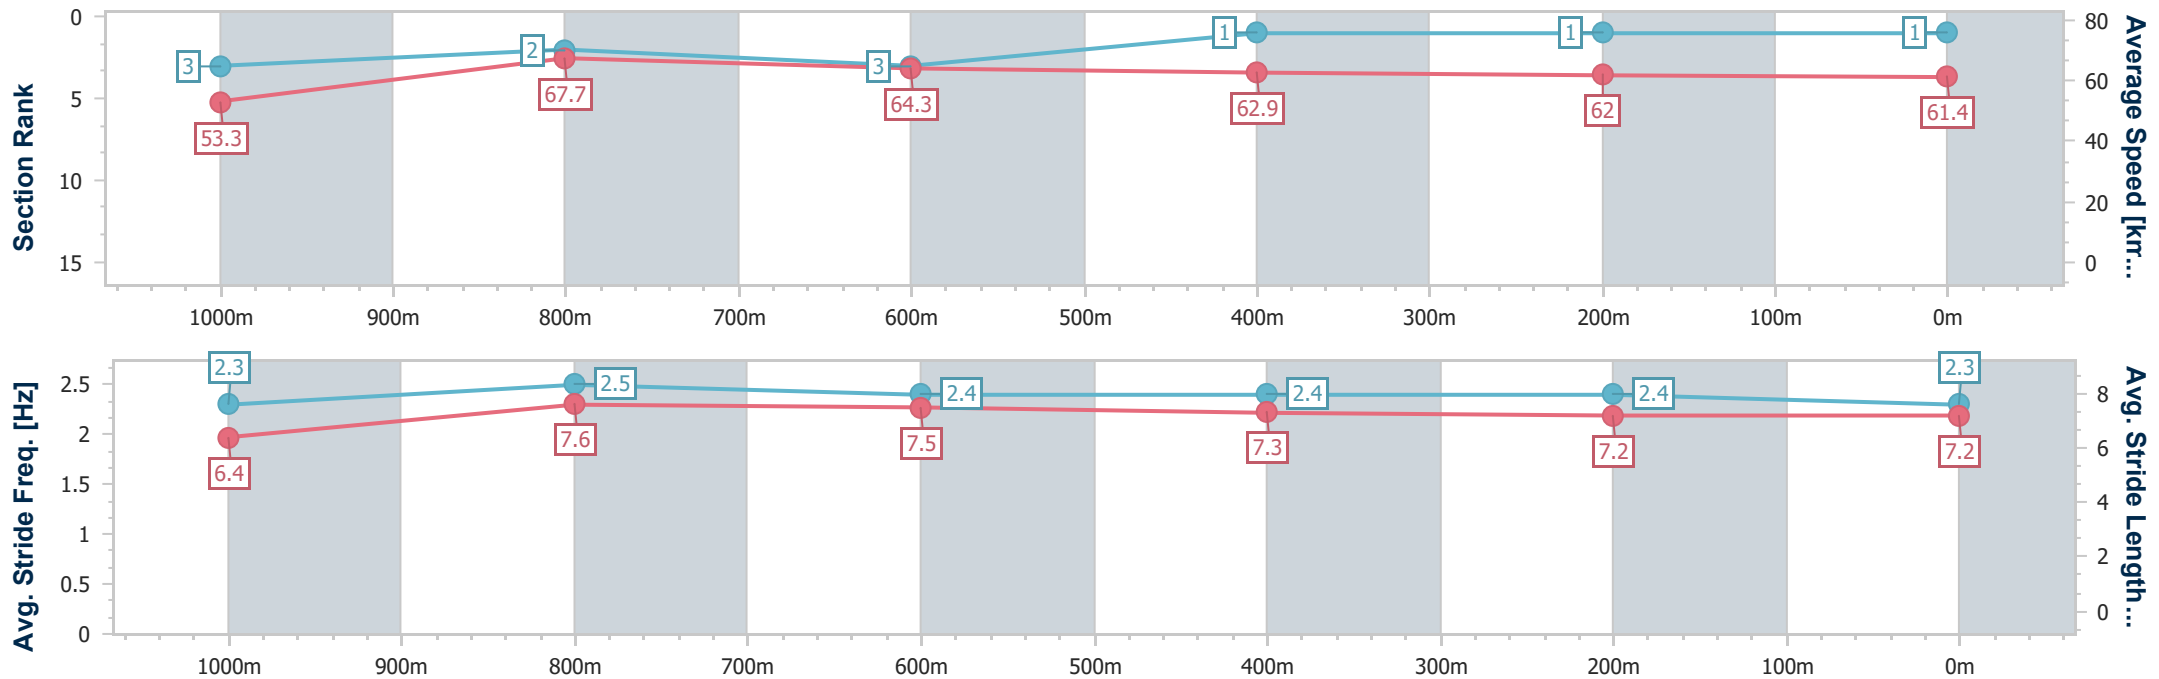

17 August 2024 - 13:11

Track Rating: Synthetic, Weather: Fine, Rail Position: True

Section	Overall	1000m	800m	600m	400m	200m
Section Times	1:10.38 [1] (0:13.53)	0:56.85 [3] (0:10.65)	0:46.20 [2] (0:11.19)	0:35.01 [3] (0:11.54)	0:23.47 [1] (0:11.66)	0:11.81 [1] (0:11.81)
Average Speed [km/h]	53.3	67.7	64.3	62.9	62.0	61.4
Top Speed [km/h]	67.8	68.5	65.4	65.0	63.3	63.3
Avg. Dist. to Rail [m]	1.1	0.5	0.5	1.4	3.7	7.1
Avg. Stride Freq. [Hz]	2.3	2.5	2.4	2.4	2.4	2.3
Avg. Stride Length [m]	6.4	7.6	7.5	7.3	7.2	7.2