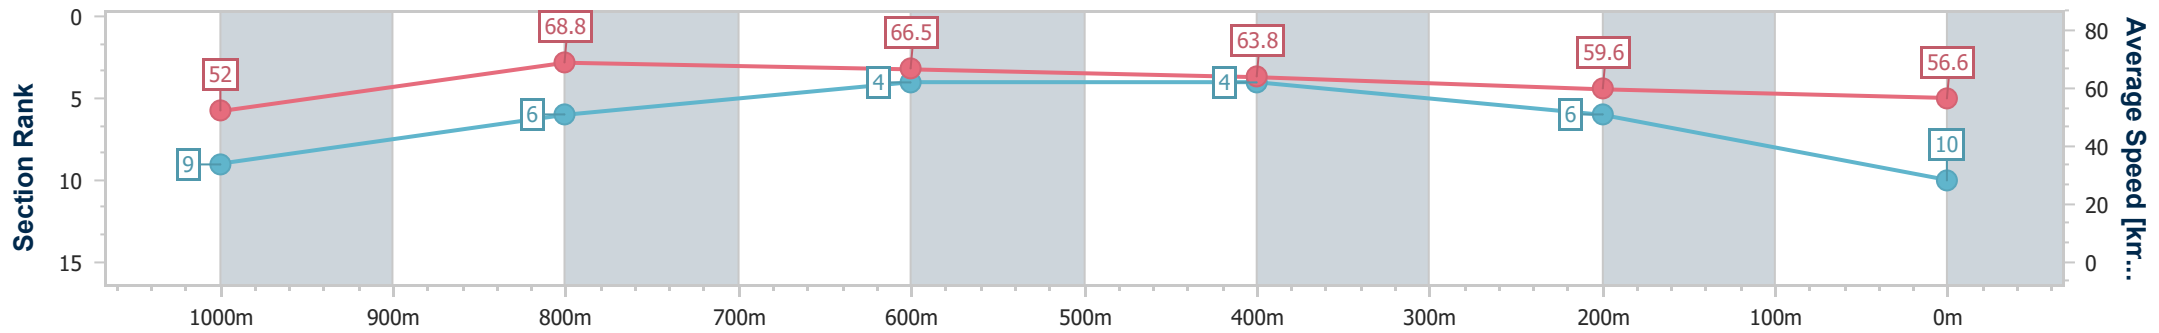

Aquis Park Gold Coast Poly QLD Professional

Race 2: POLVIN FENCING Maiden Plate - 1200m

17 August 2024 - 13:11

Track Rating: Synthetic, Weather: Fine, Rail Position: True

Section	Overall	1000m	800m	600m	400m	200m
Section Times	1:12.10 [10] (0:13.82)	0:58.28 [9] (0:10.59)	0:47.69 [6] (0:11.09)	0:36.60 [4] (0:11.59)	0:25.01 [4] (0:12.25)	0:12.76 [6] (0:12.76)
Average Speed [km/h]	52.0	68.8	66.5	63.8	59.6	56.6
Top Speed [km/h]	69.7	71.1	67.7	65.9	61.3	58.8
Avg. Dist. to Rail [m]	8.1	3.9	4.4	5.2	6.5	7.9
Avg. Stride Freq. [Hz]	2.3	2.4	2.4	2.4	2.3	2.3
Avg. Stride Length [m]	6.2	7.8	7.6	7.3	7.1	6.9