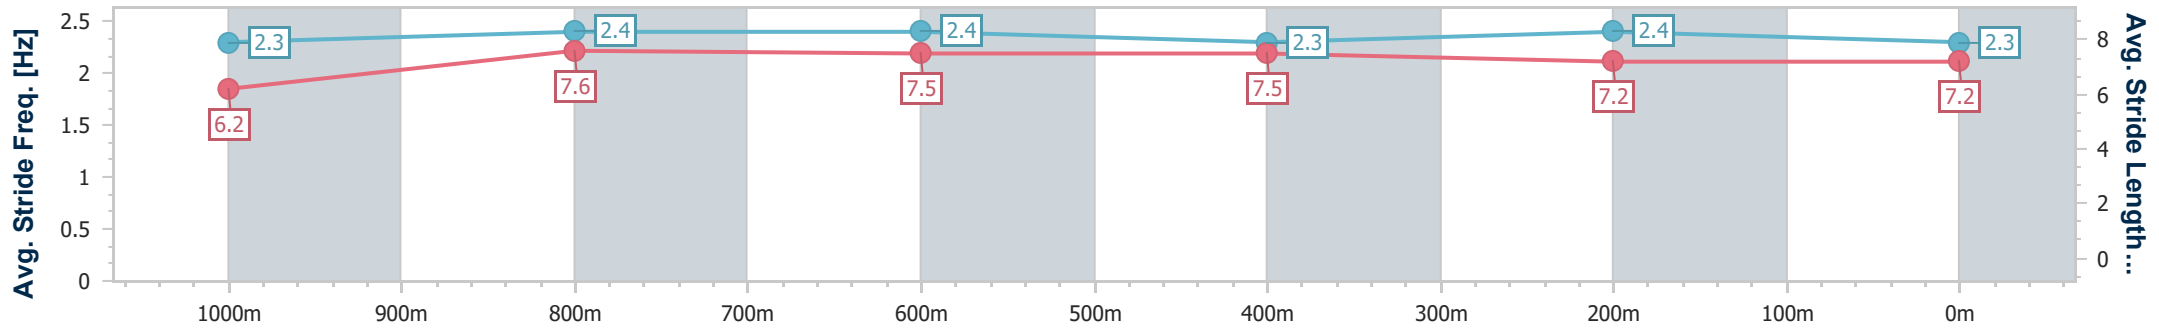

- [ ] Ranking at each section and finish
- .-.- No data available at this section
- NA No data available

Horse/Jockey Name	Sennachie
Final Rank	5
Fastest Section Time (Section)	0:10.78 (1000m)
Top Speed [km/h] (Section)	68.1 (1000m)
Race State	Finished