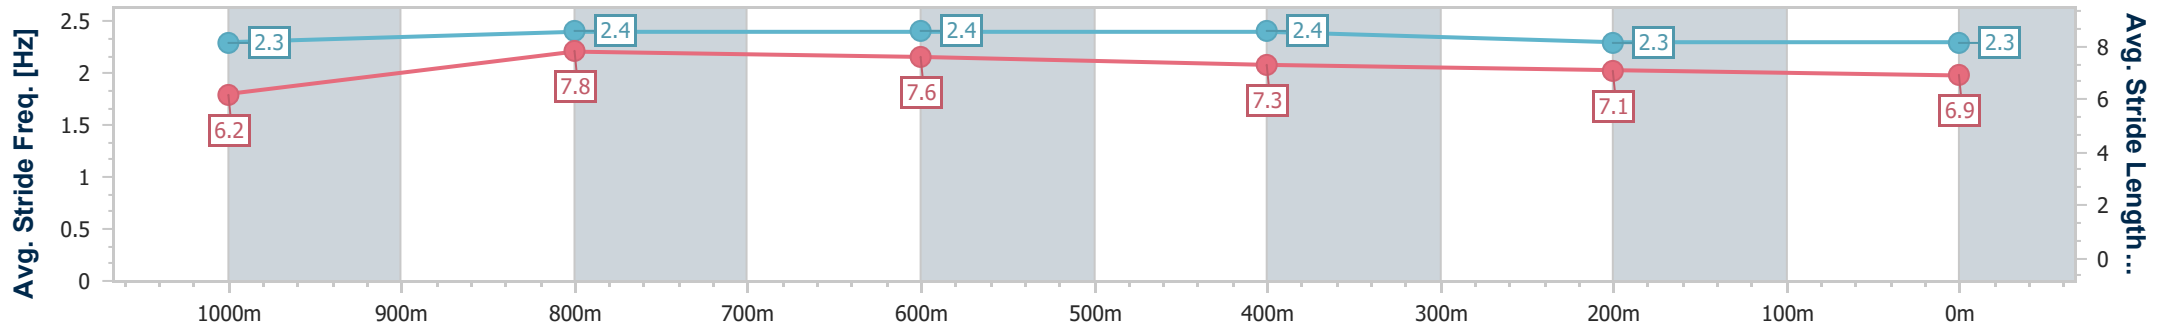

Aquis Park Gold Coast Poly QLD Professional

Race 2: POLVIN FENCING Maiden Plate - 1200m

17 August 2024 - 13:11

Track Rating: Synthetic, Weather: Fine, Rail Position: True

Section	Overall	1000m	800m	600m	400m	200m
Section Times	1:12.10 [10] (0:13.82)	0:58.28 [9] (0:10.59)	0:47.69 [6] (0:11.09)	0:36.60 [4] (0:11.59)	0:25.01 [4] (0:12.25)	0:12.76 [6] (0:12.76)
Average Speed [km/h]	52.0	68.8	66.5	63.8	59.6	56.6
Top Speed [km/h]	69.7	71.1	67.7	65.9	61.3	58.8
Avg. Dist. to Rail [m]	8.1	3.9	4.4	5.2	6.5	7.9
Avg. Stride Freq. [Hz]	2.3	2.4	2.4	2.4	2.3	2.3
Avg. Stride Length [m]	6.2	7.8	7.6	7.3	7.1	6.9