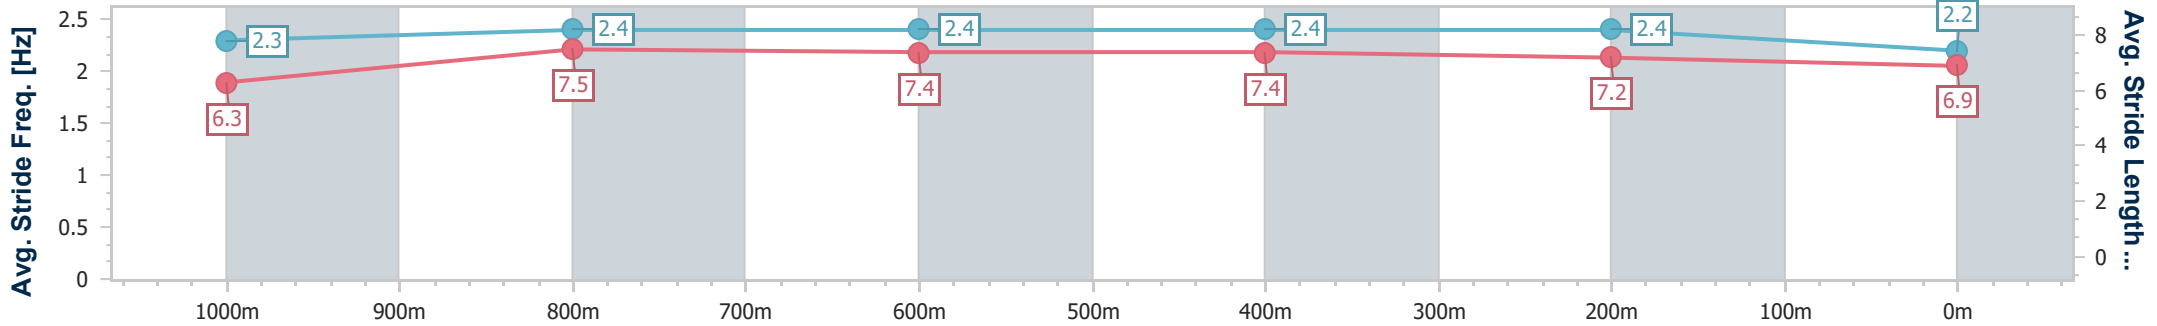

Section	Overall	1000m	800m	600m	400m	200m
Section Times	1:12.28 [10] (0:13.94)	0:58.34 [10] (0:11.13)	0:47.21 [10] (0:11.33)	0:35.88 [9] (0:11.28)	0:24.60 [9] (0:11.64)	0:12.96 [10] (0:12.96)
Average Speed [km/h]	51.9	64.7	63.7	63.6	61.4	55.7
Top Speed [km/h]	67.1	67.1	65.6	66.0	63.3	60.3
Avg. Dist. to Rail [m]	4.7	1.3	0.7	0.8	1.2	2.9
Avg. Stride Freq. [Hz]	2.3	2.4	2.4	2.4	2.4	2.2
Avg. Stride Length [m]	6.3	7.5	7.4	7.4	7.2	6.9