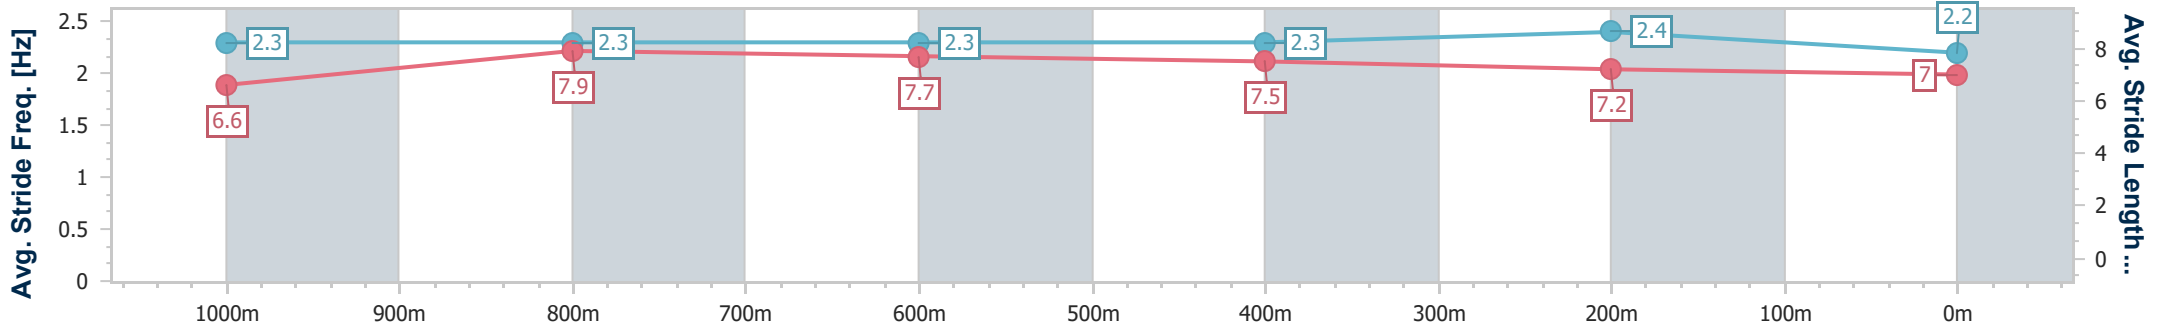

Section	Overall	1000m	800m	600m	400m	200m
Section Times	1:11.03 [3] (0:13.20)	0:57.83 [3] (0:10.95)	0:46.88 [3] (0:11.15)	0:35.73 [2] (0:11.38)	0:24.35 [2] (0:11.57)	0:12.78 [1] (0:12.78)
Average Speed [km/h]	54.5	65.6	64.8	63.0	62.1	56.4
Top Speed [km/h]	66.7	66.7	65.4	64.9	64.3	59.7
Avg. Dist. to Rail [m]	1.6	0.4	0.7	0.8	0.5	2.2
Avg. Stride Freq. [Hz]	2.3	2.3	2.3	2.3	2.4	2.2
Avg. Stride Length [m]	6.6	7.9	7.7	7.5	7.2	7.0