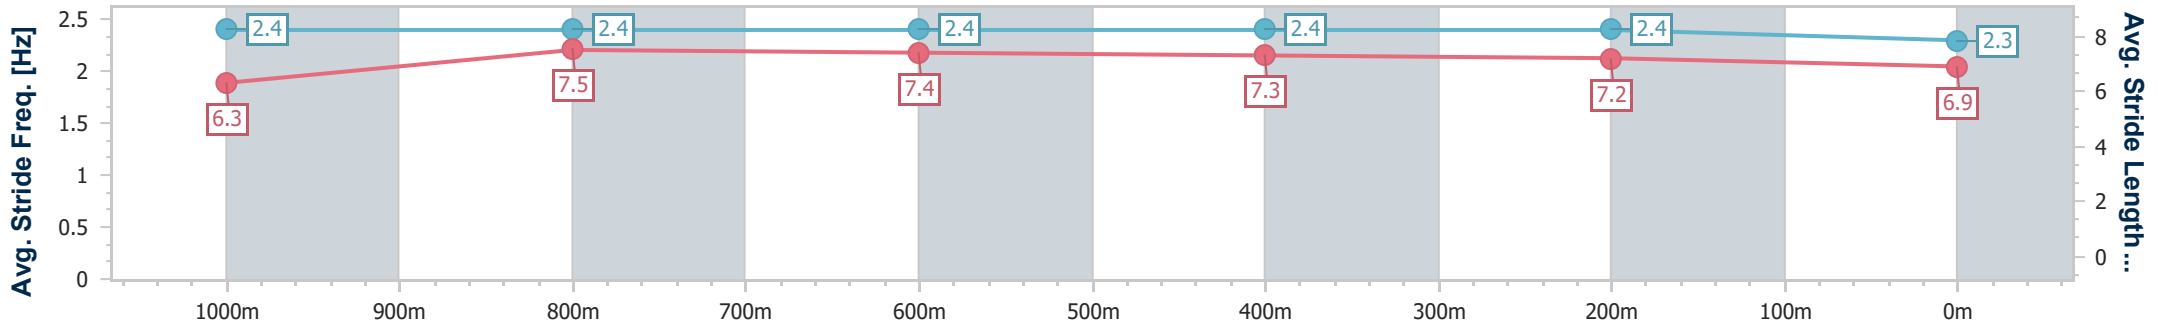

Section	Overall	1000m	800m	600m	400m	200m
Section Times	1:11.00 [2] (0:13.20)	0:57.80 [2] (0:10.82)	0:46.98 [2] (0:11.36)	0:35.62 [3] (0:11.53)	0:24.09 [3] (0:11.39)	0:12.70 [2] (0:12.70)
Average Speed [km/h]	54.6	66.4	64.0	62.8	63.2	56.6
Top Speed [km/h]	67.6	67.4	65.1	64.4	64.8	60.0
Avg. Dist. to Rail [m]	3.6	0.6	1.7	1.6	1.3	4.7
Avg. Stride Freq. [Hz]	2.4	2.4	2.4	2.4	2.4	2.3
Avg. Stride Length [m]	6.3	7.5	7.4	7.3	7.2	6.9