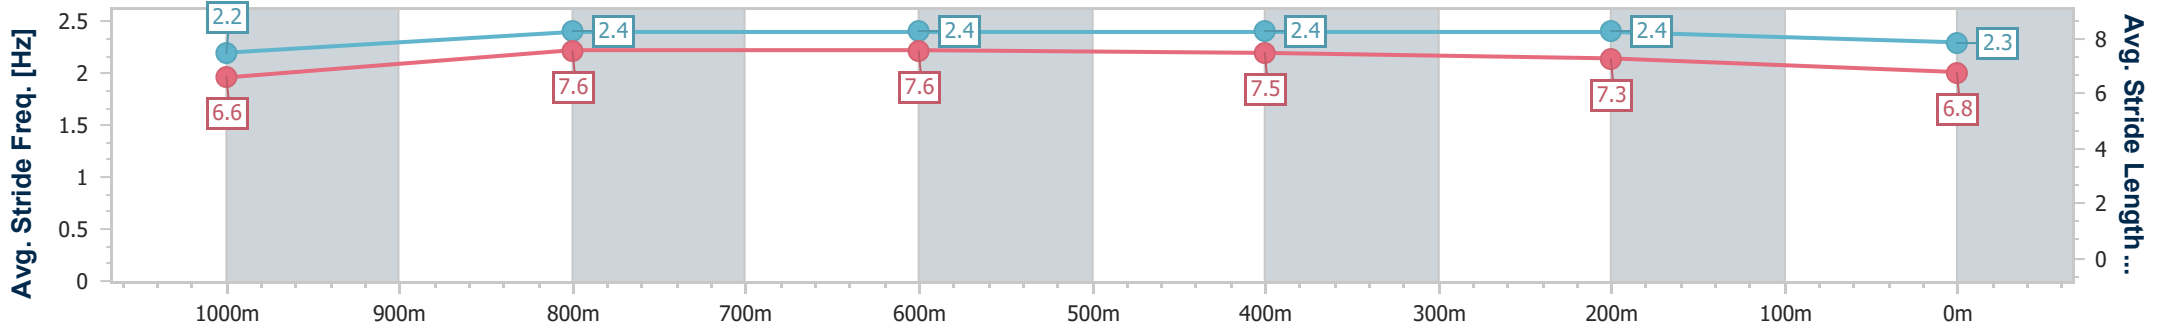

Section	Overall	1000m	800m	600m	400m	200m
Section Times	1:11.28 [5] (0:13.36)	0:57.92 [5] (0:11.20)	0:46.72 [5] (0:11.22)	0:35.50 [6] (0:11.27)	0:24.23 [5] (0:11.42)	0:12.81 [4] (0:12.81)
Average Speed [km/h]	54.1	64.5	64.6	64.2	63.2	56.1
Top Speed [km/h]	66.3	66.4	65.9	65.9	63.9	61.0
Avg. Dist. to Rail [m]	6.7	1.6	1.6	1.1	1.8	4.6
Avg. Stride Freq. [Hz]	2.2	2.4	2.4	2.4	2.4	2.3
Avg. Stride Length [m]	6.6	7.6	7.6	7.5	7.3	6.8