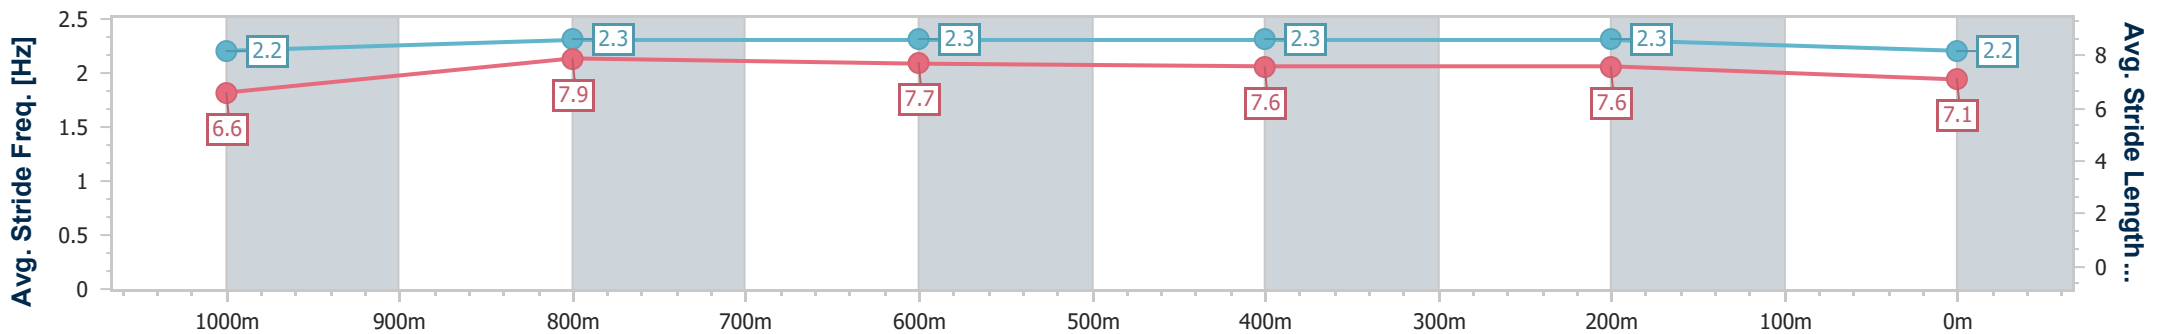

Section	Overall	1000m	800m	600m	400m	200m
Section Times	1:11.70 [9] (0:13.94)	0:57.76 [9] (0:11.09)	0:46.67 [9] (0:11.41)	0:35.26 [10] (0:11.33)	0:23.93 [10] (0:11.17)	0:12.76 [9] (0:12.76)
Average Speed [km/h]	51.9	65.0	63.0	63.4	64.0	56.5
Top Speed [km/h]	65.4	66.3	63.9	64.7	65.5	62.6
Avg. Dist. to Rail [m]	6.6	0.2	0.2	0.8	2.7	0.9
Avg. Stride Freq. [Hz]	2.2	2.3	2.3	2.3	2.3	2.2
Avg. Stride Length [m]	6.6	7.9	7.7	7.6	7.6	7.1