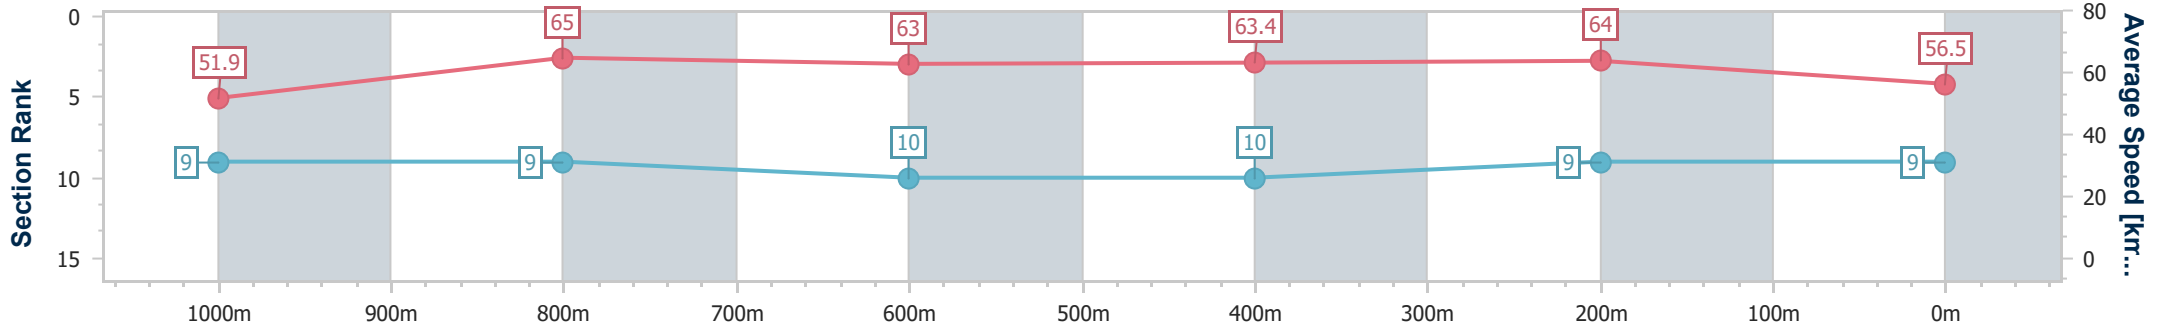

Section	Overall	1000m	800m	600m	400m	200m
Section Times	1:11.70 [9] (0:13.94)	0:57.76 [9] (0:11.09)	0:46.67 [9] (0:11.41)	0:35.26 [10] (0:11.33)	0:23.93 [10] (0:11.17)	0:12.76 [9] (0:12.76)
Average Speed [km/h]	51.9	65.0	63.0	63.4	64.0	56.5
Top Speed [km/h]	65.4	66.3	63.9	64.7	65.5	62.6
Avg. Dist. to Rail [m]	6.6	0.2	0.2	0.8	2.7	0.9
Avg. Stride Freq. [Hz]	2.2	2.3	2.3	2.3	2.3	2.2
Avg. Stride Length [m]	6.6	7.9	7.7	7.6	7.6	7.1