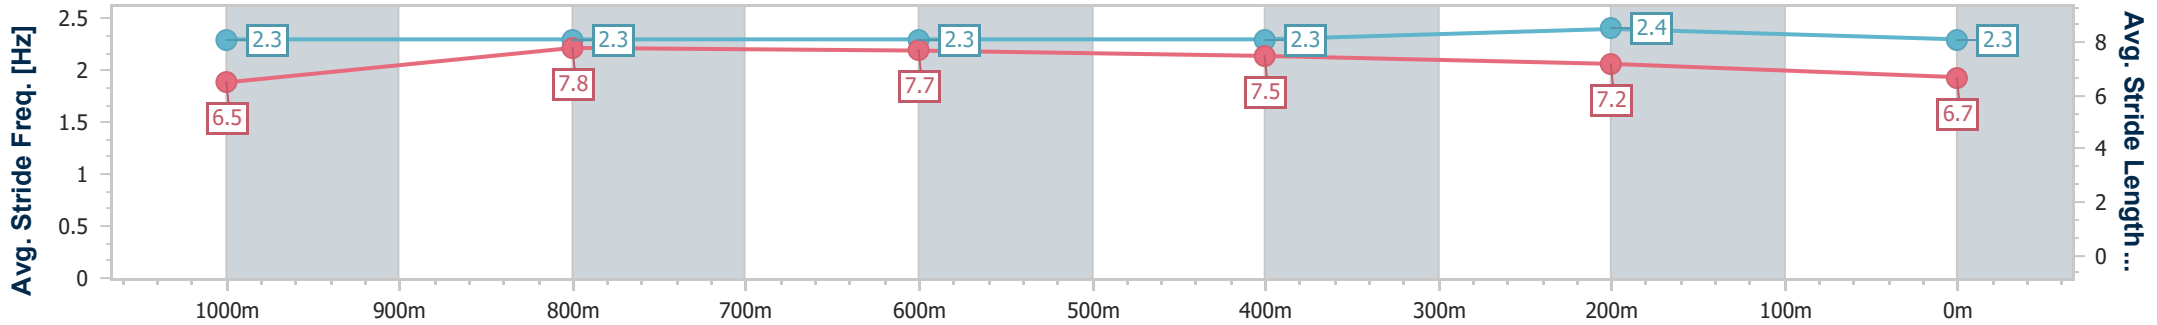

Section	Overall	1000m	800m	600m	400m	200m
Section Times	1:11.44 [6] (0:13.32)	0:58.12 [4] (0:10.97)	0:47.15 [4] (0:11.18)	0:35.97 [4] (0:11.48)	0:24.49 [4] (0:11.60)	0:12.89 [5] (0:12.89)
Average Speed [km/h]	54.0	65.8	64.7	63.1	62.1	55.8
Top Speed [km/h]	67.1	66.9	65.9	64.7	63.5	60.1
Avg. Dist. to Rail [m]	2.1	0.5	1.0	1.1	1.2	3.6
Avg. Stride Freq. [Hz]	2.3	2.3	2.3	2.3	2.4	2.3
Avg. Stride Length [m]	6.5	7.8	7.7	7.5	7.2	6.7