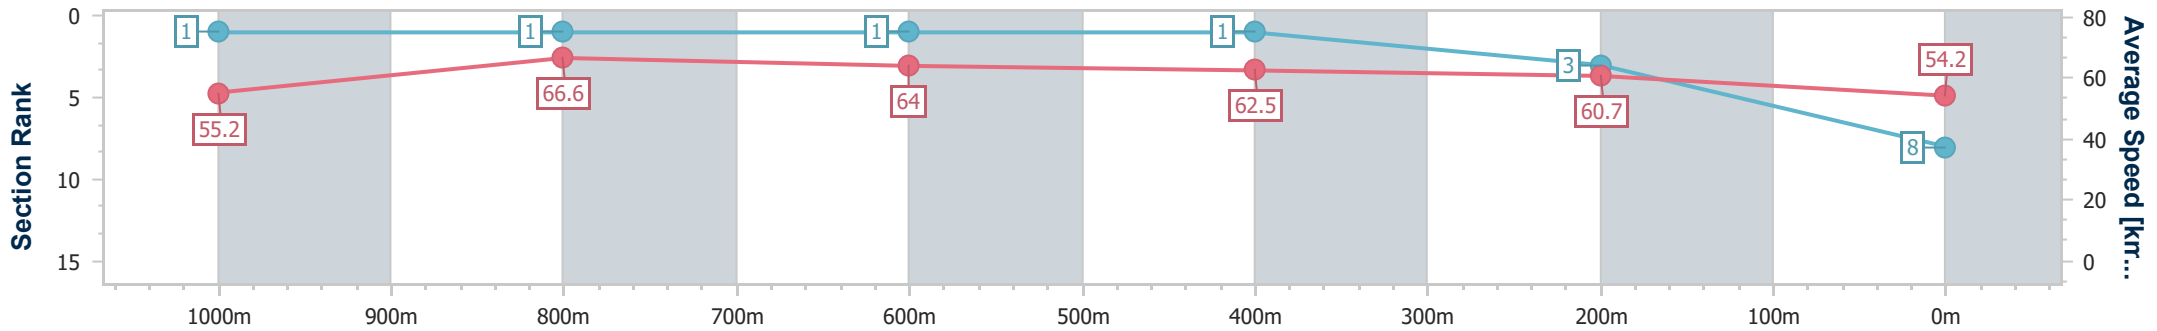

Section	Overall	1000m	800m	600m	400m	200m
Section Times	1:11.65 [8] (0:13.05)	0:58.60 [1] (0:10.84)	0:47.76 [1] (0:11.19)	0:36.57 [1] (0:11.46)	0:25.11 [1] (0:11.80)	0:13.31 [3] (0:13.31)
Average Speed [km/h]	55.2	66.6	64.0	62.5	60.7	54.2
Top Speed [km/h]	68.1	67.2	66.0	64.4	61.9	58.7
Avg. Dist. to Rail [m]	3.2	0.2	0.4	1.0	2.0	0.9
Avg. Stride Freq. [Hz]	2.4	2.4	2.4	2.4	2.4	2.3
Avg. Stride Length [m]	6.4	7.6	7.3	7.1	6.9	6.4