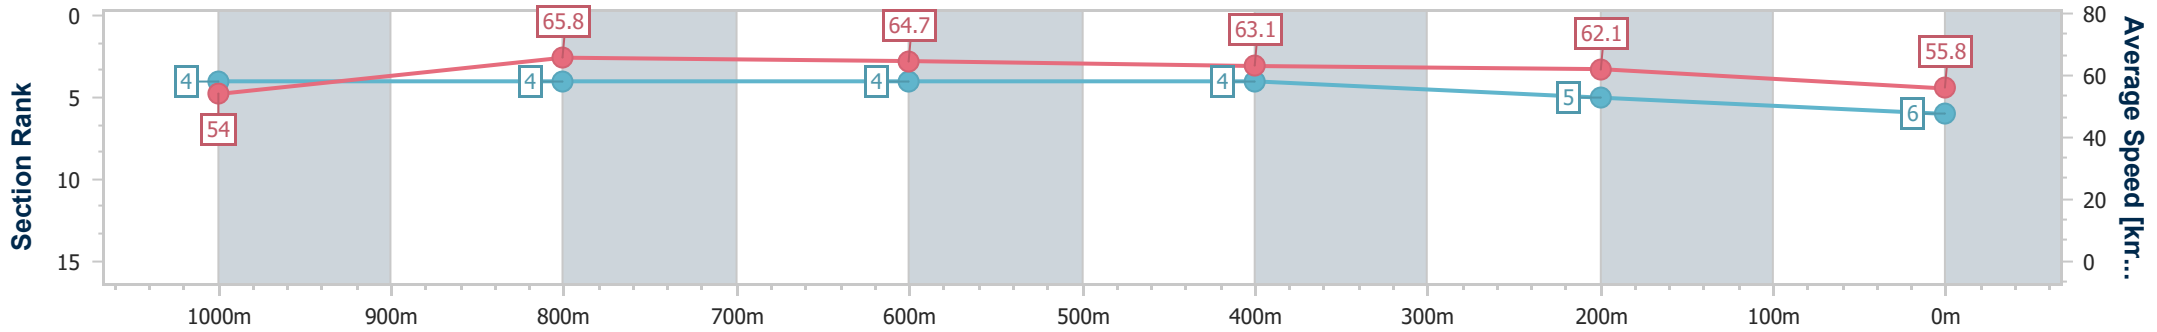

Section	Overall	1000m	800m	600m	400m	200m
Section Times	1:11.44 [6] (0:13.32)	0:58.12 [4] (0:10.97)	0:47.15 [4] (0:11.18)	0:35.97 [4] (0:11.48)	0:24.49 [4] (0:11.60)	0:12.89 [5] (0:12.89)
Average Speed [km/h]	54.0	65.8	64.7	63.1	62.1	55.8
Top Speed [km/h]	67.1	66.9	65.9	64.7	63.5	60.1
Avg. Dist. to Rail [m]	2.1	0.5	1.0	1.1	1.2	3.6
Avg. Stride Freq. [Hz]	2.3	2.3	2.3	2.3	2.4	2.3
Avg. Stride Length [m]	6.5	7.8	7.7	7.5	7.2	6.7