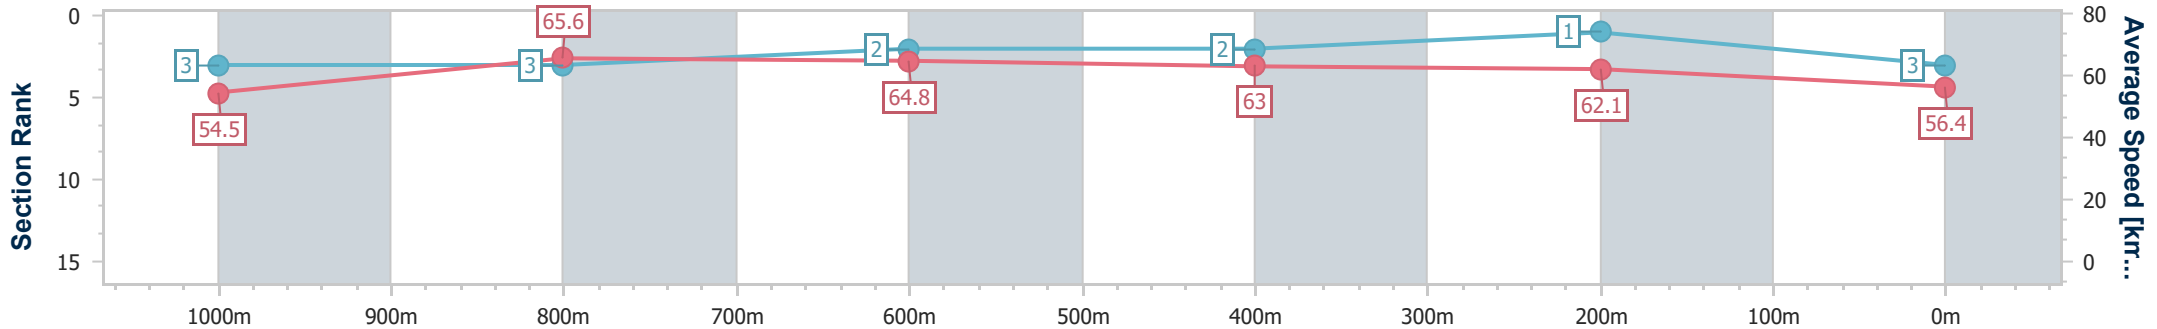

Section	Overall	1000m	800m	600m	400m	200m
Section Times	1:11.03 [3] (0:13.20)	0:57.83 [3] (0:10.95)	0:46.88 [3] (0:11.15)	0:35.73 [2] (0:11.38)	0:24.35 [2] (0:11.57)	0:12.78 [1] (0:12.78)
Average Speed [km/h]	54.5	65.6	64.8	63.0	62.1	56.4
Top Speed [km/h]	66.7	66.7	65.4	64.9	64.3	59.7
Avg. Dist. to Rail [m]	1.6	0.4	0.7	0.8	0.5	2.2
Avg. Stride Freq. [Hz]	2.3	2.3	2.3	2.3	2.4	2.2
Avg. Stride Length [m]	6.6	7.9	7.7	7.5	7.2	7.0