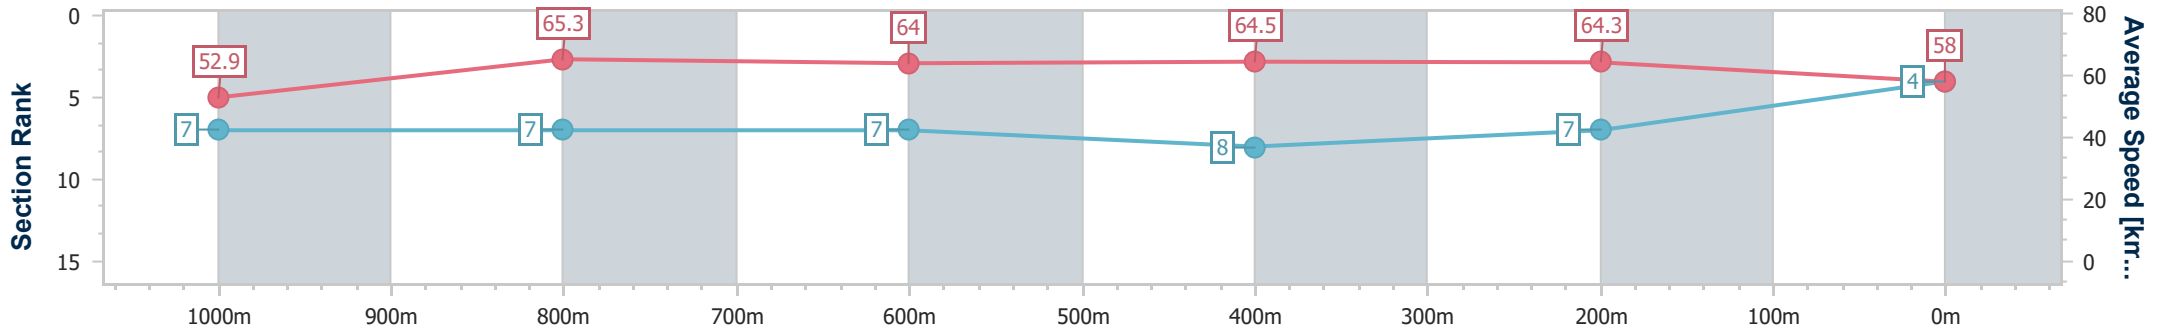

Section	Overall	1000m	800m	600m	400m	200m
Section Times	1:11.05 [4] (0:13.65)	0:57.40 [7] (0:11.09)	0:46.31 [7] (0:11.34)	0:34.97 [7] (0:11.29)	0:23.68 [8] (0:11.25)	0:12.43 [7] (0:12.43)
Average Speed [km/h]	52.9	65.3	64.0	64.5	64.3	58.0
Top Speed [km/h]	66.7	66.3	65.2	65.2	65.6	61.6
Avg. Dist. to Rail [m]	8.5	2.0	2.1	1.9	4.3	7.9
Avg. Stride Freq. [Hz]	2.2	2.4	2.4	2.4	2.4	2.3
Avg. Stride Length [m]	6.6	7.5	7.5	7.5	7.4	6.9