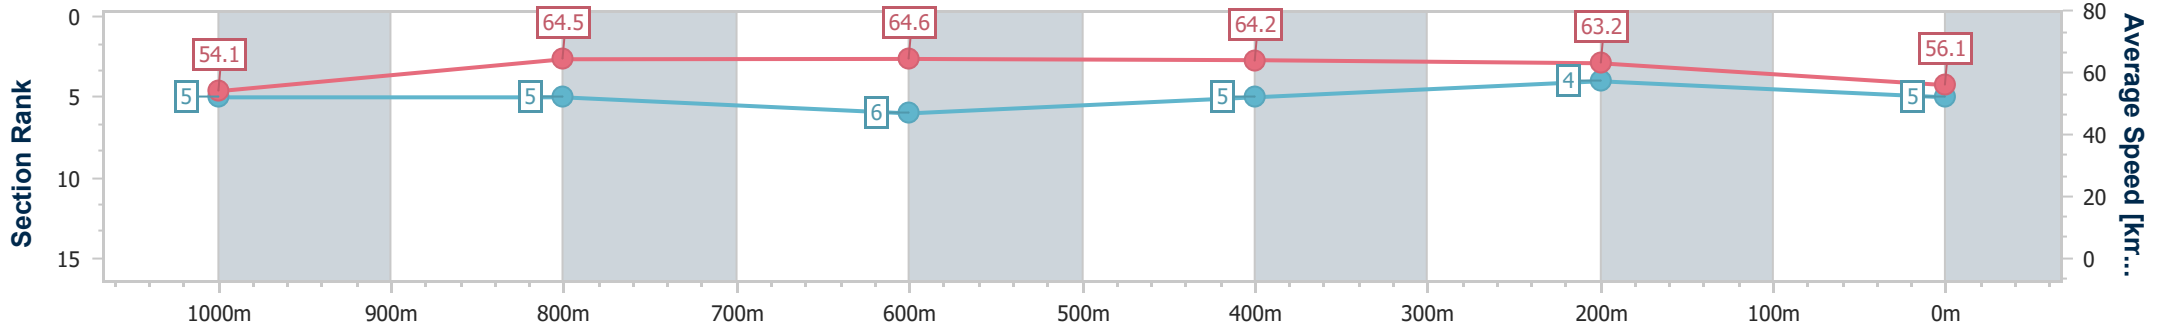

Section	Overall	1000m	800m	600m	400m	200m
Section Times	1:11.28 [5] (0:13.36)	0:57.92 [5] (0:11.20)	0:46.72 [5] (0:11.22)	0:35.50 [6] (0:11.27)	0:24.23 [5] (0:11.42)	0:12.81 [4] (0:12.81)
Average Speed [km/h]	54.1	64.5	64.6	64.2	63.2	56.1
Top Speed [km/h]	66.3	66.4	65.9	65.9	63.9	61.0
Avg. Dist. to Rail [m]	6.7	1.6	1.6	1.1	1.8	4.6
Avg. Stride Freq. [Hz]	2.2	2.4	2.4	2.4	2.4	2.3
Avg. Stride Length [m]	6.6	7.6	7.6	7.5	7.3	6.8