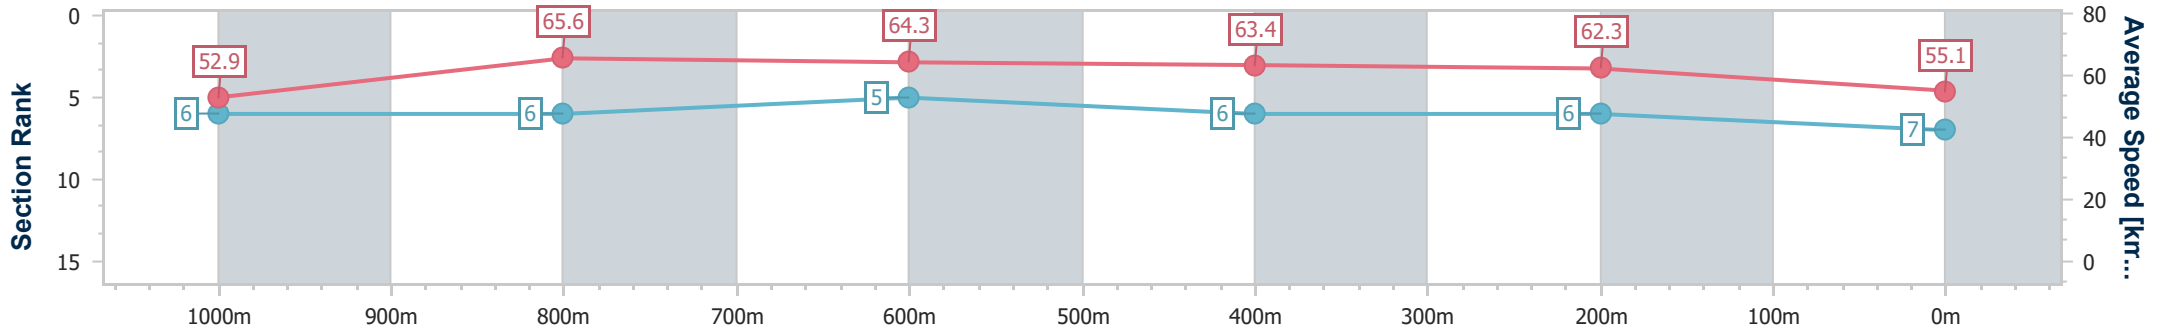

Section	Overall	1000m	800m	600m	400m	200m
Section Times	1:11.65 [7] (0:13.59)	0:58.06 [6] (0:10.97)	0:47.09 [6] (0:11.21)	0:35.88 [5] (0:11.31)	0:24.57 [6] (0:11.49)	0:13.08 [6] (0:13.08)
Average Speed [km/h]	52.9	65.6	64.3	63.4	62.3	55.1
Top Speed [km/h]	65.2	67.3	65.5	64.4	63.9	60.0
Avg. Dist. to Rail [m]	4.7	0.4	0.7	1.1	1.2	1.1
Avg. Stride Freq. [Hz]	2.3	2.4	2.4	2.4	2.4	2.2
Avg. Stride Length [m]	6.5	7.7	7.6	7.4	7.3	6.9