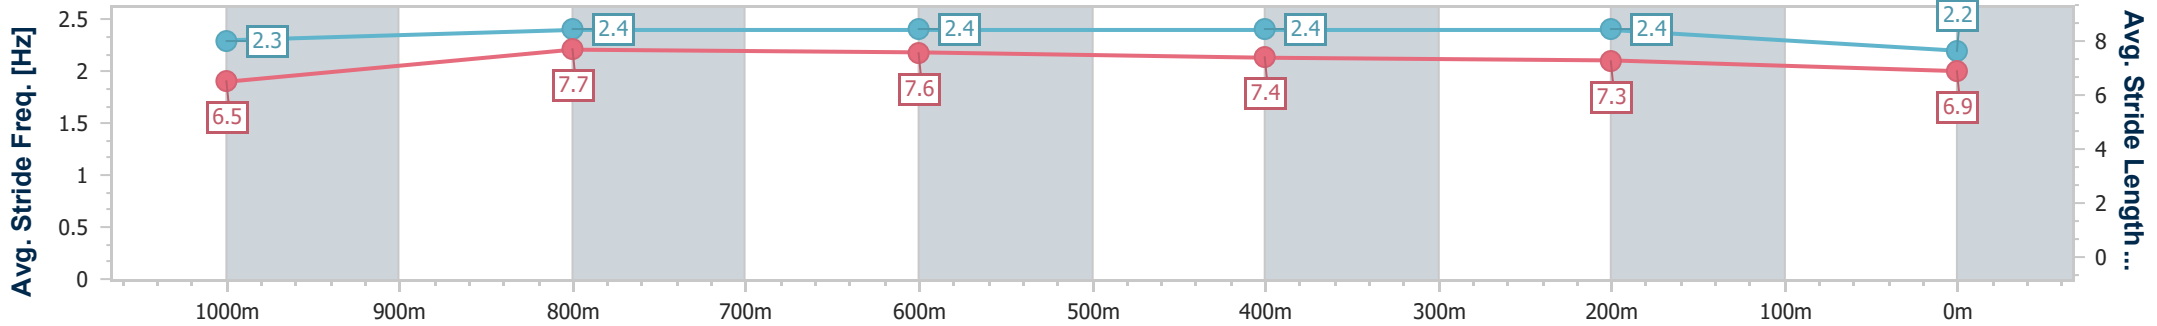

Section	Overall	1000m	800m	600m	400m	200m
Section Times	1:11.65 [7] (0:13.59)	0:58.06 [6] (0:10.97)	0:47.09 [6] (0:11.21)	0:35.88 [5] (0:11.31)	0:24.57 [6] (0:11.49)	0:13.08 [6] (0:13.08)
Average Speed [km/h]	52.9	65.6	64.3	63.4	62.3	55.1
Top Speed [km/h]	65.2	67.3	65.5	64.4	63.9	60.0
Avg. Dist. to Rail [m]	4.7	0.4	0.7	1.1	1.2	1.1
Avg. Stride Freq. [Hz]	2.3	2.4	2.4	2.4	2.4	2.2
Avg. Stride Length [m]	6.5	7.7	7.6	7.4	7.3	6.9