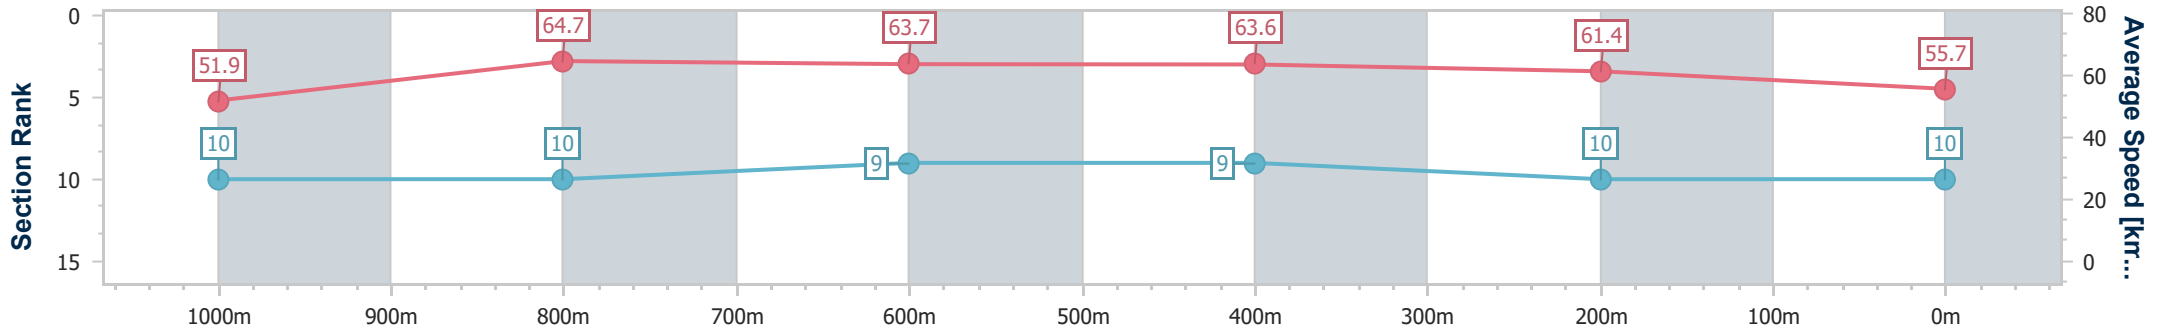

Section	Overall	1000m	800m	600m	400m	200m
Section Times	1:12.28 [10] (0:13.94)	0:58.34 [10] (0:11.13)	0:47.21 [10] (0:11.33)	0:35.88 [9] (0:11.28)	0:24.60 [9] (0:11.64)	0:12.96 [10] (0:12.96)
Average Speed [km/h]	51.9	64.7	63.7	63.6	61.4	55.7
Top Speed [km/h]	67.1	67.1	65.6	66.0	63.3	60.3
Avg. Dist. to Rail [m]	4.7	1.3	0.7	0.8	1.2	2.9
Avg. Stride Freq. [Hz]	2.3	2.4	2.4	2.4	2.4	2.2
Avg. Stride Length [m]	6.3	7.5	7.4	7.4	7.2	6.9