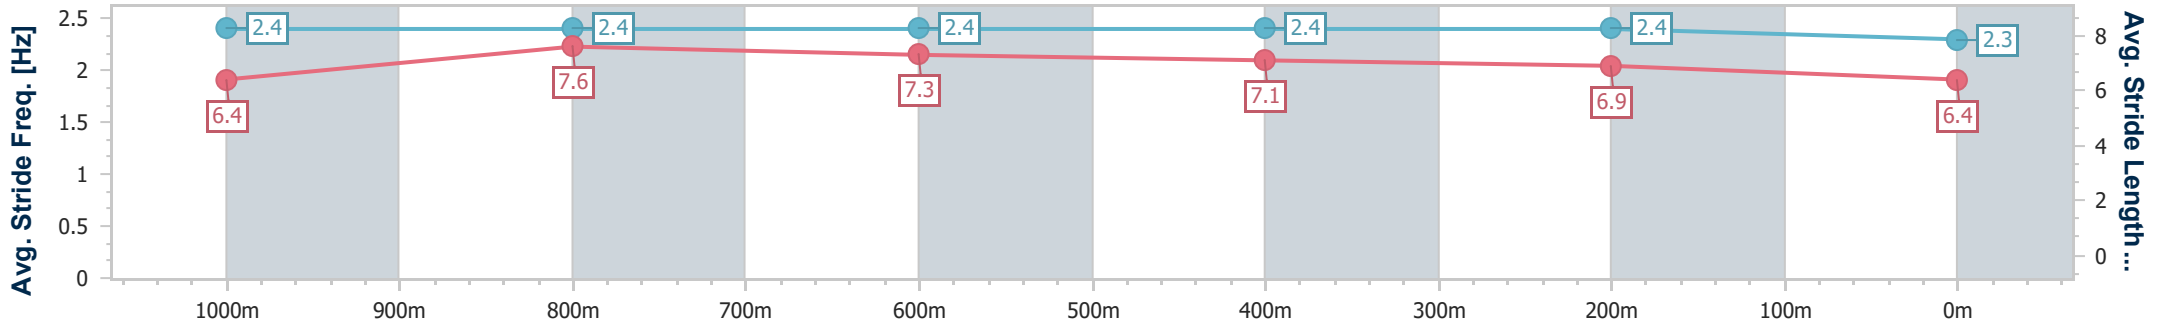

Section	Overall	1000m	800m	600m	400m	200m
Section Times	1:11.65 [8] (0:13.05)	0:58.60 [1] (0:10.84)	0:47.76 [1] (0:11.19)	0:36.57 [1] (0:11.46)	0:25.11 [1] (0:11.80)	0:13.31 [3] (0:13.31)
Average Speed [km/h]	55.2	66.6	64.0	62.5	60.7	54.2
Top Speed [km/h]	68.1	67.2	66.0	64.4	61.9	58.7
Avg. Dist. to Rail [m]	3.2	0.2	0.4	1.0	2.0	0.9
Avg. Stride Freq. [Hz]	2.4	2.4	2.4	2.4	2.4	2.3
Avg. Stride Length [m]	6.4	7.6	7.3	7.1	6.9	6.4