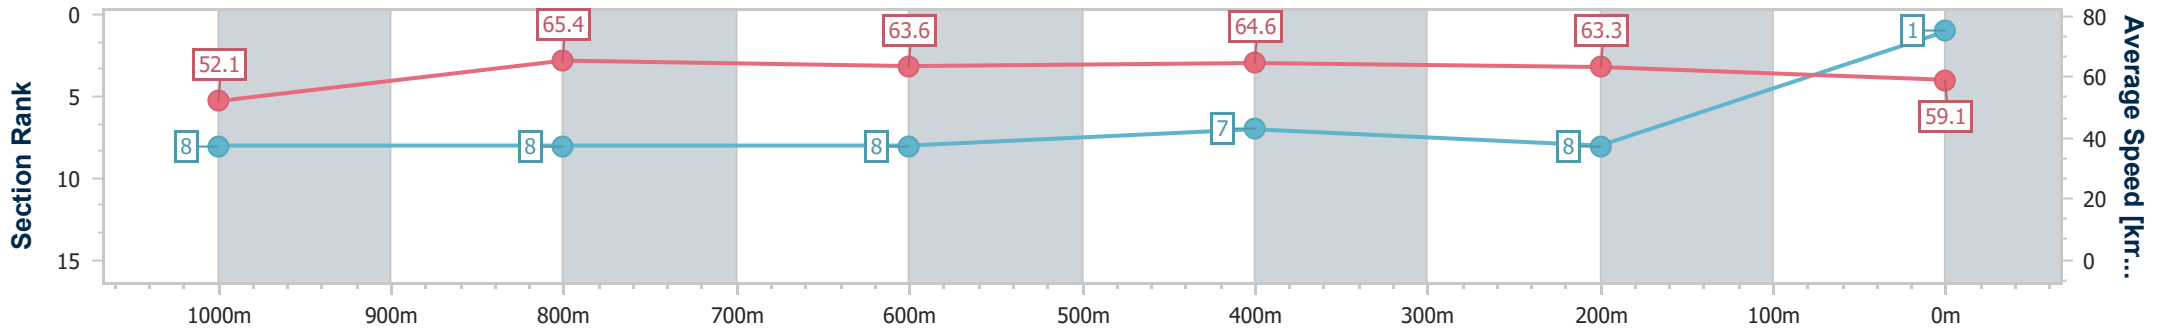

17 August 2024 - 15:18

Track Rating: Soft 7, Weather: Fine, Rail Position: True

BRISBANE
RACING CLUB

Section	Overall	1000m	800m	600m	400m	200m
Section Times	1:10.91 [1] (0:13.86)	0:57.05 [8] (0:11.01)	0:46.04 [8] (0:11.37)	0:34.67 [8] (0:11.11)	0:23.56 [7] (0:11.38)	0:12.18 [8] (0:12.18)
Average Speed [km/h]	52.1	65.4	63.6	64.6	63.3	59.1
Top Speed [km/h]	64.5	68.0	66.0	66.7	64.5	62.9
Avg. Dist. to Rail [m]	4.8	0.5	1.5	0.8	1.7	3.9
Avg. Stride Freq. [Hz]	2.3	2.4	2.4	2.4	2.4	2.4
Avg. Stride Length [m]	6.4	7.5	7.3	7.4	7.2	7.0