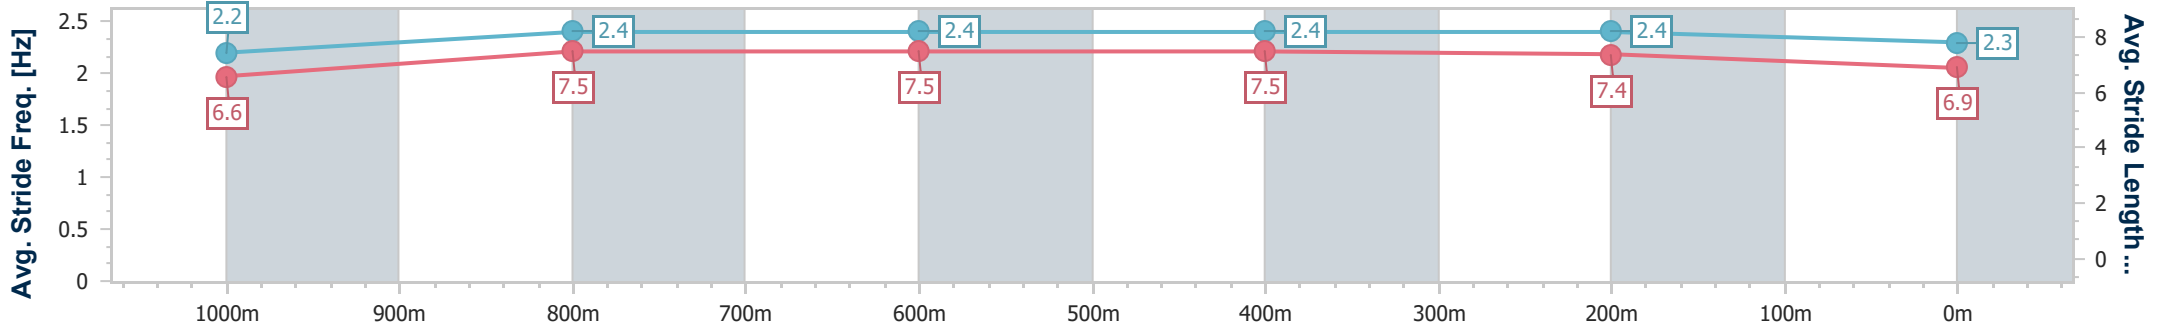

Section	Overall	1000m	800m	600m	400m	200m
Section Times	1:11.05 [4] (0:13.65)	0:57.40 [7] (0:11.09)	0:46.31 [7] (0:11.34)	0:34.97 [7] (0:11.29)	0:23.68 [8] (0:11.25)	0:12.43 [7] (0:12.43)
Average Speed [km/h]	52.9	65.3	64.0	64.5	64.3	58.0
Top Speed [km/h]	66.7	66.3	65.2	65.2	65.6	61.6
Avg. Dist. to Rail [m]	8.5	2.0	2.1	1.9	4.3	7.9
Avg. Stride Freq. [Hz]	2.2	2.4	2.4	2.4	2.4	2.3
Avg. Stride Length [m]	6.6	7.5	7.5	7.5	7.4	6.9