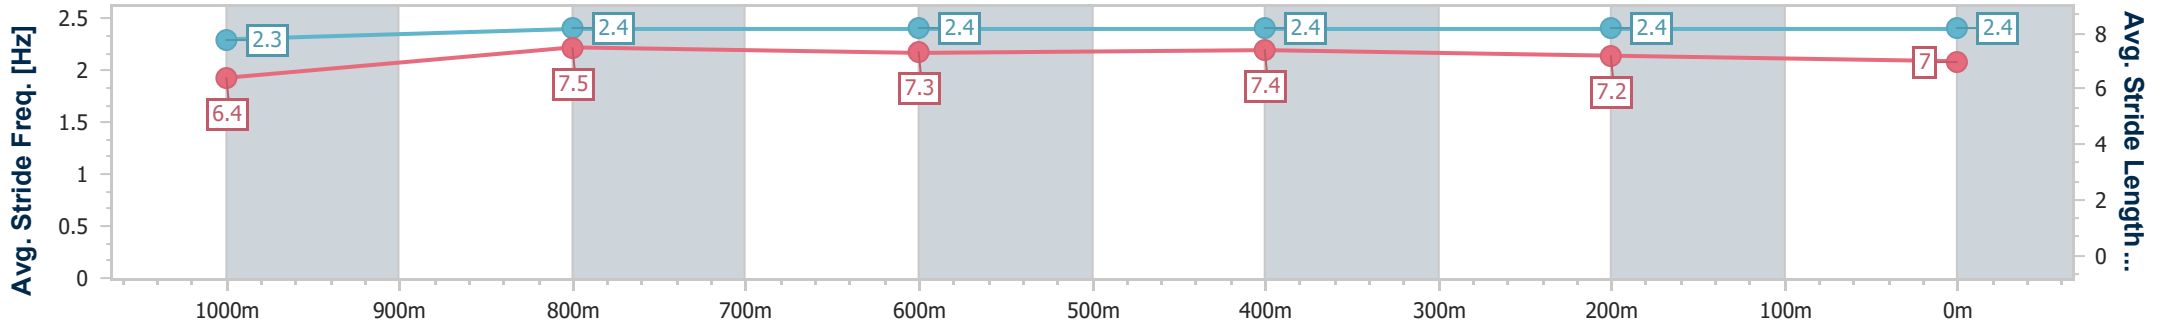

17 August 2024 - 15:18

Track Rating: Soft 7, Weather: Fine, Rail Position: True

BRISBANE
RACING CLUB

Section	Overall	1000m	800m	600m	400m	200m
Section Times	1:10.91 [1] (0:13.86)	0:57.05 [8] (0:11.01)	0:46.04 [8] (0:11.37)	0:34.67 [8] (0:11.11)	0:23.56 [7] (0:11.38)	0:12.18 [8] (0:12.18)
Average Speed [km/h]	52.1	65.4	63.6	64.6	63.3	59.1
Top Speed [km/h]	64.5	68.0	66.0	66.7	64.5	62.9
Avg. Dist. to Rail [m]	4.8	0.5	1.5	0.8	1.7	3.9
Avg. Stride Freq. [Hz]	2.3	2.4	2.4	2.4	2.4	2.4
Avg. Stride Length [m]	6.4	7.5	7.3	7.4	7.2	7.0