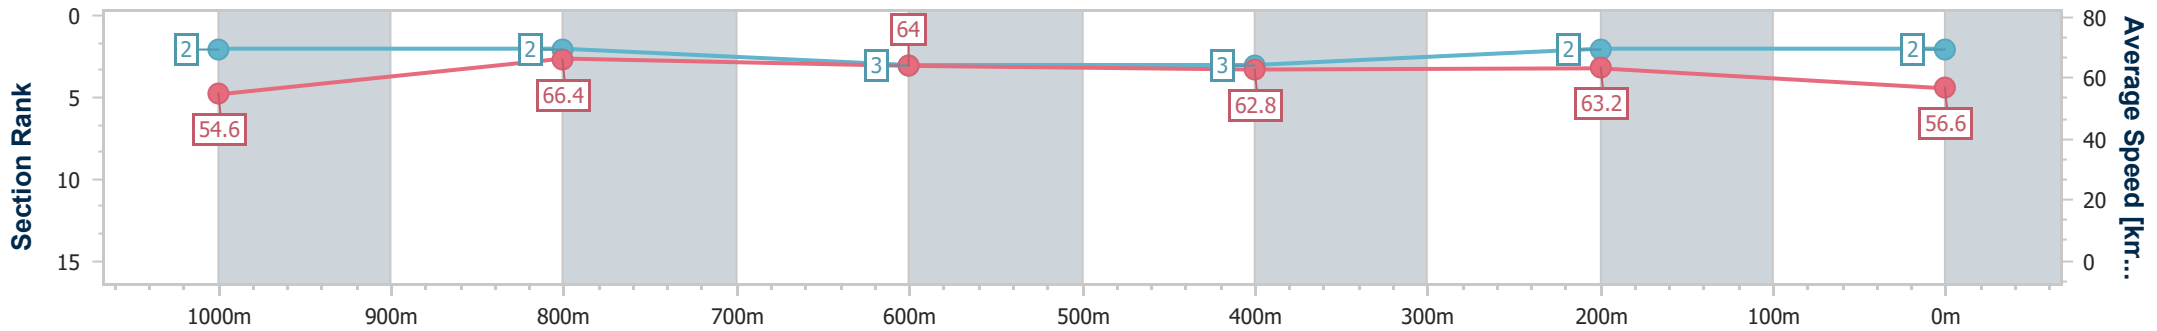

Section	Overall	1000m	800m	600m	400m	200m
Section Times	1:11.00 [2] (0:13.20)	0:57.80 [2] (0:10.82)	0:46.98 [2] (0:11.36)	0:35.62 [3] (0:11.53)	0:24.09 [3] (0:11.39)	0:12.70 [2] (0:12.70)
Average Speed [km/h]	54.6	66.4	64.0	62.8	63.2	56.6
Top Speed [km/h]	67.6	67.4	65.1	64.4	64.8	60.0
Avg. Dist. to Rail [m]	3.6	0.6	1.7	1.6	1.3	4.7
Avg. Stride Freq. [Hz]	2.4	2.4	2.4	2.4	2.4	2.3
Avg. Stride Length [m]	6.3	7.5	7.4	7.3	7.2	6.9