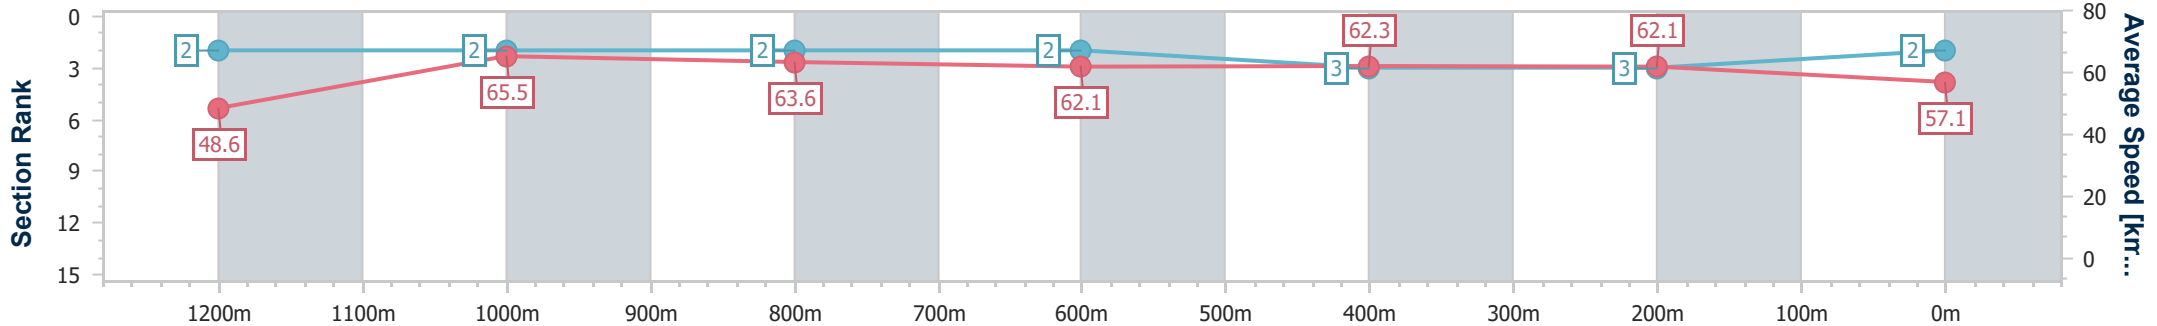

Horse/Jockey Name	Secret Plan
Final Rank	2
Fastest Section Time (Section)	0:11.03 (1200m)
Top Speed [km/h] (Section)	66.1 (1200m)
Race State	Finished

Doomben QLD Professional
Race 7: SPRING CARNIVAL ON SALE NOW BENCHMARK 85
Handicap - 1350m
17 August 2024 - 15:54
Track Rating: Soft 7, Weather: Fine, Rail Position: True

BRISBANE
RACING CLUB

Section	Overall	1200m	1000m	800m	600m	400m	200m
Section Times	1:20.93 [2] (0:11.09)	1:09.84 [2] (0:11.03)	0:58.81 [2] (0:11.33)	0:47.48 [2] (0:11.67)	0:35.81 [2] (0:11.64)	0:24.17 [3] (0:11.57)	0:12.60 [3] (0:12.60)
Average Speed [km/h]	48.6	65.5	63.6	62.1	62.3	62.1	57.1
Top Speed [km/h]	64.2	66.1	65.0	63.0	63.0	63.4	61.3
Avg. Dist. to Rail [m]	8.4	2.2	1.3	1.1	0.8	1.0	1.4
Avg. Stride Freq. [Hz]	2.2	2.4	2.4	2.3	2.4	2.4	2.3
Avg. Stride Length [m]	5.9	7.6	7.5	7.3	7.3	7.2	6.9

- [ ] Ranking at each section and finish
- -.-.- No data available at this section
- NA No data available