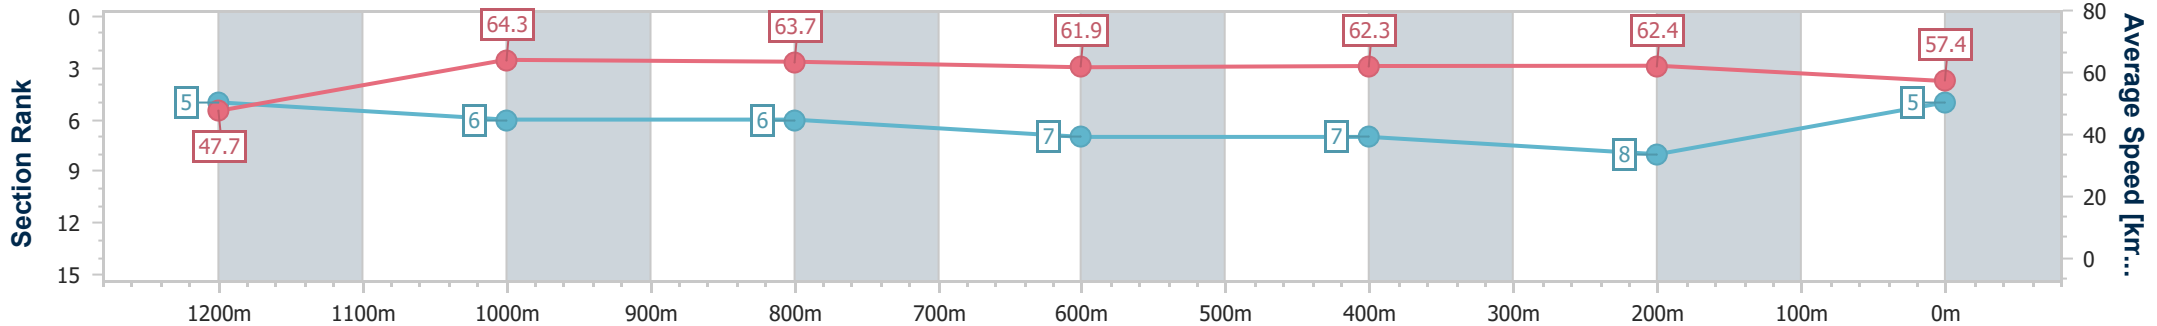

Doomben QLD Professional
Race 7: SPRING CARNIVAL ON SALE NOW BENCHMARK 85
Handicap - 1350m

17 August 2024 - 15:54

Track Rating: Soft 7, Weather: Fine, Rail Position: True

BRISBANE
RACING CLUB

Section	Overall	1200m	1000m	800m	600m	400m	200m
Section Times	1:21.50 [5] (0:11.34)	1:10.16 [5] (0:11.20)	0:58.96 [6] (0:11.36)	0:47.60 [6] (0:11.87)	0:35.73 [7] (0:11.64)	0:24.09 [7] (0:11.52)	0:12.57 [8] (0:12.57)
Average Speed [km/h]	47.7	64.3	63.7	61.9	62.3	62.4	57.4
Top Speed [km/h]	64.9	65.9	65.9	64.4	63.4	64.0	60.1
Avg. Dist. to Rail [m]	6.6	2.0	2.7	3.4	1.6	2.0	2.5
Avg. Stride Freq. [Hz]	2.2	2.4	2.4	2.4	2.4	2.5	2.4
Avg. Stride Length [m]	5.9	7.3	7.4	7.2	7.2	7.0	6.7

- [] Ranking at each section and finish
- .-.- No data available at this section
- NA No data available

Horse/Jockey Name	Hatchet
Final Rank	6
Fastest Section Time (Section)	0:11.07 (1200m)
Top Speed [km/h] (Section)	65.9 (1200m)
Race State	Finished