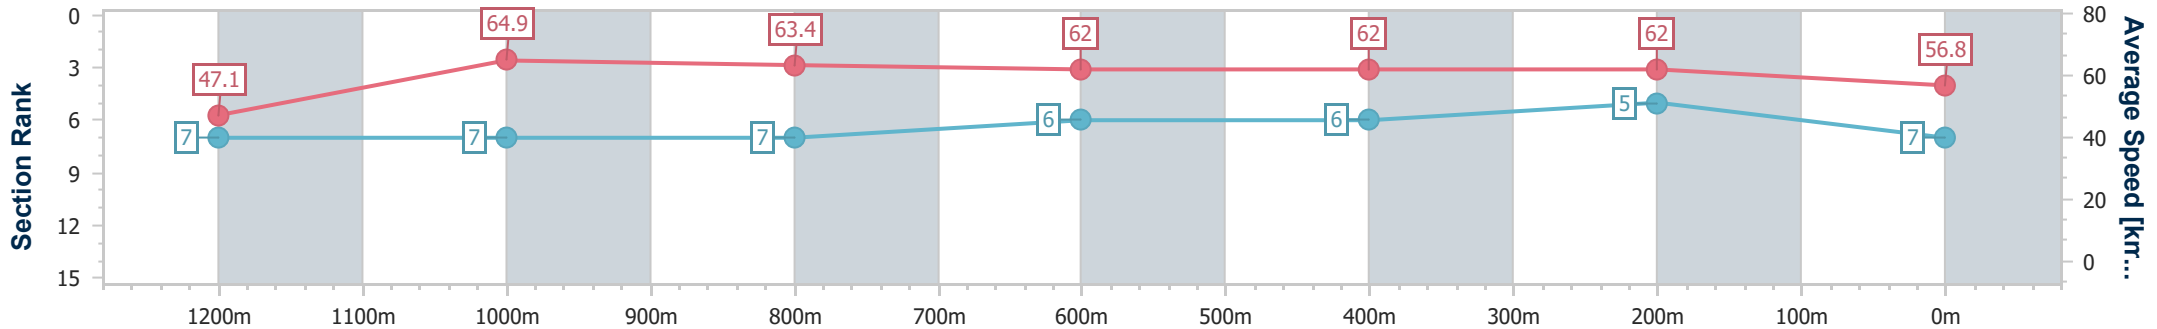

Doomben QLD Professional
Race 7: SPRING CARNIVAL ON SALE NOW BENCHMARK 85
Handicap - 1350m
17 August 2024 - 15:54
Track Rating: Soft 7, Weather: Fine, Rail Position: True

BRISBANE
RACING CLUB

Section	Overall	1200m	1000m	800m	600m	400m	200m
Section Times	1:21.52 [6] (0:11.27)	1:10.25 [4] (0:11.07)	0:59.18 [4] (0:11.35)	0:47.83 [4] (0:11.74)	0:36.09 [4] (0:11.46)	0:24.63 [4] (0:11.80)	0:12.83 [4] (0:12.83)
Average Speed [km/h]	48.1	65.1	63.5	61.9	62.5	60.9	55.9
Top Speed [km/h]	64.1	65.9	65.4	62.5	63.0	62.1	59.6
Avg. Dist. to Rail [m]	4.4	1.6	2.1	0.8	0.8	1.2	0.7
Avg. Stride Freq. [Hz]	2.2	2.4	2.3	2.4	2.4	2.5	2.4
Avg. Stride Length [m]	6.0	7.5	7.5	7.2	7.2	6.9	6.5

- [] Ranking at each section and finish
- .-.- No data available at this section
- NA No data available

Horse/Jockey Name	Atlantic Ocean
Final Rank	7
Fastest Section Time (Section)	0:11.07 (1200m)
Top Speed [km/h] (Section)	66.9 (1200m)
Race State	Finished

Doomben QLD Professional
Race 7: SPRING CARNIVAL ON SALE NOW BENCHMARK 85
Handicap - 1350m
17 August 2024 - 15:54
Track Rating: Soft 7, Weather: Fine, Rail Position: True

BRISBANE
RACING CLUB

Section	Overall	1200m	1000m	800m	600m	400m	200m
Section Times	1:21.54 [7] (0:11.49)	1:10.05 [7] (0:11.07)	0:58.98 [7] (0:11.39)	0:47.59 [7] (0:11.71)	0:35.88 [6] (0:11.60)	0:24.28 [6] (0:11.57)	0:12.71 [5] (0:12.71)
Average Speed [km/h]	47.1	64.9	63.4	62.0	62.0	62.0	56.8
Top Speed [km/h]	63.0	66.9	64.8	62.8	63.4	64.6	61.4
Avg. Dist. to Rail [m]	5.4	1.8	1.3	0.9	0.3	1.0	1.2
Avg. Stride Freq. [Hz]	2.2	2.3	2.3	2.3	2.4	2.4	2.3
Avg. Stride Length [m]	5.8	7.8	7.6	7.4	7.2	7.2	6.8