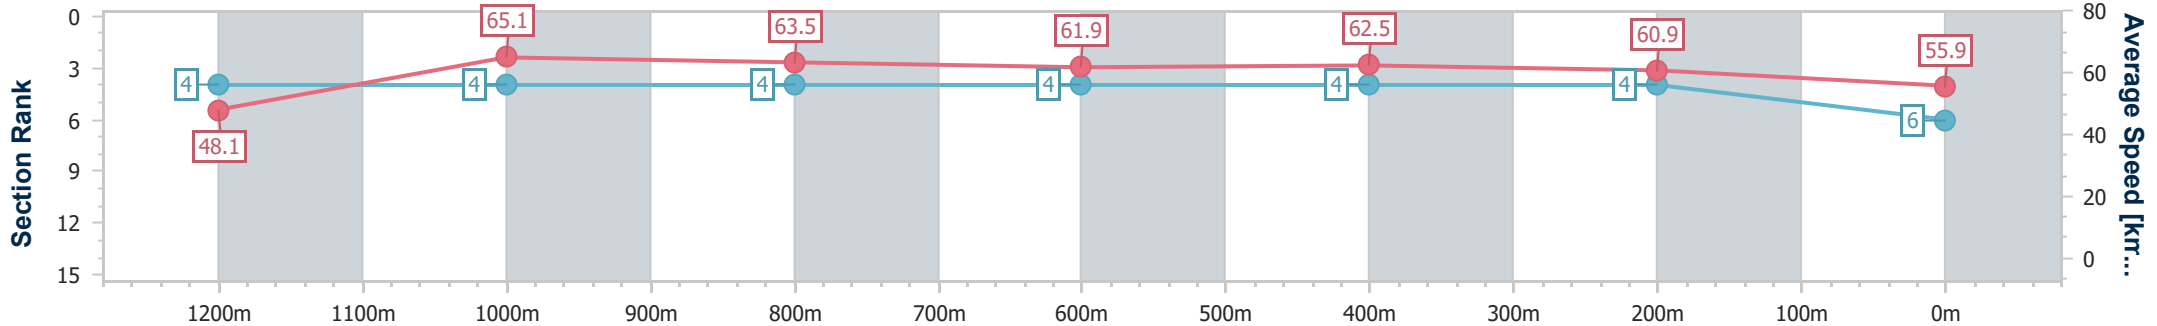

Horse/Jockey Name	Hatchet
Final Rank	6
Fastest Section Time (Section)	0:11.07 (1200m)
Top Speed [km/h] (Section)	65.9 (1200m)
Race State	Finished

Doomben QLD Professional
Race 7: SPRING CARNIVAL ON SALE NOW BENCHMARK 85
Handicap - 1350m
17 August 2024 - 15:54
Track Rating: Soft 7, Weather: Fine, Rail Position: True

BRISBANE
RACING CLUB

Section	Overall	1200m	1000m	800m	600m	400m	200m
Section Times	1:21.52 [6] (0:11.27)	1:10.25 [4] (0:11.07)	0:59.18 [4] (0:11.35)	0:47.83 [4] (0:11.74)	0:36.09 [4] (0:11.46)	0:24.63 [4] (0:11.80)	0:12.83 [4] (0:12.83)
Average Speed [km/h]	48.1	65.1	63.5	61.9	62.5	60.9	55.9
Top Speed [km/h]	64.1	65.9	65.4	62.5	63.0	62.1	59.6
Avg. Dist. to Rail [m]	4.4	1.6	2.1	0.8	0.8	1.2	0.7
Avg. Stride Freq. [Hz]	2.2	2.4	2.3	2.4	2.4	2.5	2.4
Avg. Stride Length [m]	6.0	7.5	7.5	7.2	7.2	6.9	6.5

- [ ] Ranking at each section and finish
- -.-.- No data available at this section
- NA No data available