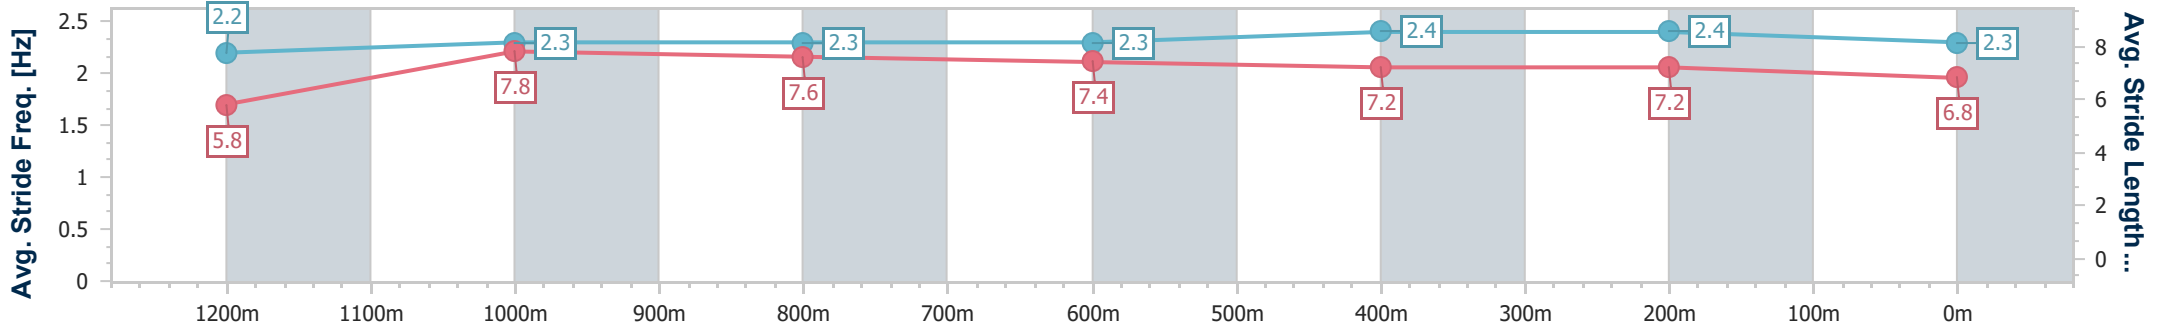

Doomben QLD Professional
Race 7: SPRING CARNIVAL ON SALE NOW BENCHMARK 85
Handicap - 1350m
17 August 2024 - 15:54
Track Rating: Soft 7, Weather: Fine, Rail Position: True

BRISBANE
RACING CLUB

Section	Overall	1200m	1000m	800m	600m	400m	200m
Section Times	1:21.52 [6] (0:11.27)	1:10.25 [4] (0:11.07)	0:59.18 [4] (0:11.35)	0:47.83 [4] (0:11.74)	0:36.09 [4] (0:11.46)	0:24.63 [4] (0:11.80)	0:12.83 [4] (0:12.83)
Average Speed [km/h]	48.1	65.1	63.5	61.9	62.5	60.9	55.9
Top Speed [km/h]	64.1	65.9	65.4	62.5	63.0	62.1	59.6
Avg. Dist. to Rail [m]	4.4	1.6	2.1	0.8	0.8	1.2	0.7
Avg. Stride Freq. [Hz]	2.2	2.4	2.3	2.4	2.4	2.5	2.4
Avg. Stride Length [m]	6.0	7.5	7.5	7.2	7.2	6.9	6.5

- [] Ranking at each section and finish
- .-.- No data available at this section
- NA No data available

Horse/Jockey Name	Atlantic Ocean
Final Rank	7
Fastest Section Time (Section)	0:11.07 (1200m)
Top Speed [km/h] (Section)	66.9 (1200m)
Race State	Finished

Doomben QLD Professional
Race 7: SPRING CARNIVAL ON SALE NOW BENCHMARK 85
Handicap - 1350m
17 August 2024 - 15:54
Track Rating: Soft 7, Weather: Fine, Rail Position: True

BRISBANE
RACING CLUB

Section	Overall	1200m	1000m	800m	600m	400m	200m
Section Times	1:21.54 [7] (0:11.49)	1:10.05 [7] (0:11.07)	0:58.98 [7] (0:11.39)	0:47.59 [7] (0:11.71)	0:35.88 [6] (0:11.60)	0:24.28 [6] (0:11.57)	0:12.71 [5] (0:12.71)
Average Speed [km/h]	47.1	64.9	63.4	62.0	62.0	62.0	56.8
Top Speed [km/h]	63.0	66.9	64.8	62.8	63.4	64.6	61.4
Avg. Dist. to Rail [m]	5.4	1.8	1.3	0.9	0.3	1.0	1.2
Avg. Stride Freq. [Hz]	2.2	2.3	2.3	2.3	2.4	2.4	2.3
Avg. Stride Length [m]	5.8	7.8	7.6	7.4	7.2	7.2	6.8