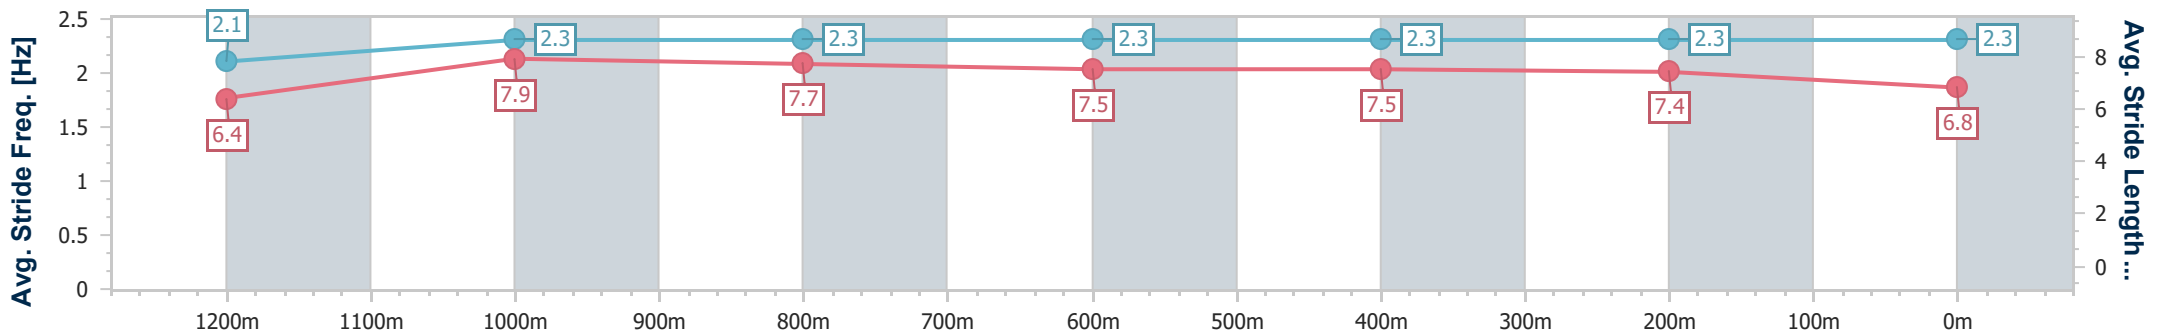

Doomben QLD Professional
Race 7: SPRING CARNIVAL ON SALE NOW BENCHMARK 85
Handicap - 1350m

17 August 2024 - 15:54

Track Rating: Soft 7, Weather: Fine, Rail Position: True

BRISBANE
RACING CLUB

Section	Overall	1200m	1000m	800m	600m	400m	200m
Section Times	1:20.91 [1] (0:10.97)	1:09.94 [1] (0:11.02)	0:58.92 [1] (0:11.29)	0:47.63 [1] (0:11.76)	0:35.87 [1] (0:11.53)	0:24.34 [1] (0:11.56)	0:12.78 [1] (0:12.78)
Average Speed [km/h]	49.2	65.5	63.9	61.5	62.2	62.2	56.1
Top Speed [km/h]	63.6	66.0	65.1	62.6	63.1	62.6	60.1
Avg. Dist. to Rail [m]	2.9	0.6	0.4	0.9	1.0	1.1	1.6
Avg. Stride Freq. [Hz]	2.1	2.3	2.3	2.3	2.3	2.3	2.3
Avg. Stride Length [m]	6.4	7.9	7.7	7.5	7.5	7.4	6.8

- [] Ranking at each section and finish
- .-.- No data available at this section
- NA No data available

Horse/Jockey Name	Secret Plan
Final Rank	2
Fastest Section Time (Section)	0:11.03 (1200m)
Top Speed [km/h] (Section)	66.1 (1200m)
Race State	Finished