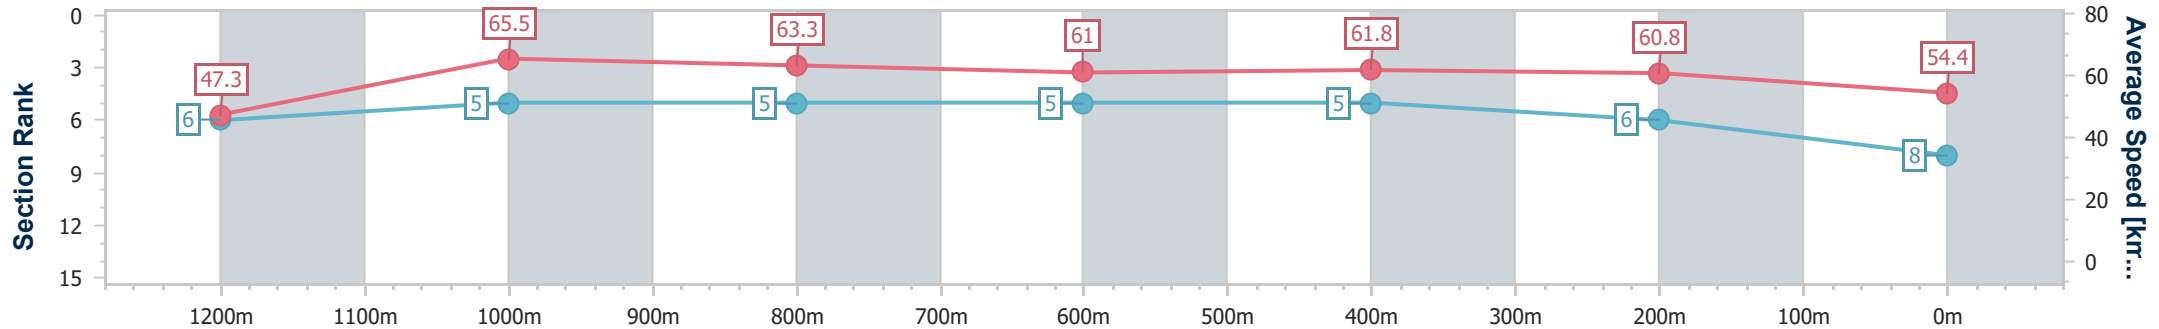

Doomben QLD Professional
 Race 7: SPRING CARNIVAL ON SALE NOW BENCHMARK 85
 Handicap - 1350m

17 August 2024 - 15:54

Track Rating: Soft 7, Weather: Fine, Rail Position: True

BRISBANE
 RACING CLUB

Section	Overall	1200m	1000m	800m	600m	400m	200m
Section Times	1:22.13 [8] (0:11.41)	1:10.72 [6] (0:11.00)	0:59.72 [5] (0:11.38)	0:48.34 [5] (0:11.83)	0:36.51 [5] (0:11.49)	0:25.02 [5] (0:11.76)	0:13.26 [6] (0:13.26)
Average Speed [km/h]	47.3	65.5	63.3	61.0	61.8	60.8	54.4
Top Speed [km/h]	65.4	66.6	65.1	62.1	62.4	61.9	58.7
Avg. Dist. to Rail [m]	3.4	0.6	0.9	0.2	2.2	1.7	0.9
Avg. Stride Freq. [Hz]	2.2	2.3	2.3	2.3	2.3	2.3	2.3
Avg. Stride Length [m]	6.0	7.8	7.8	7.5	7.3	7.3	6.7

- [] Ranking at each section and finish
- .-.- No data available at this section
- NA No data available