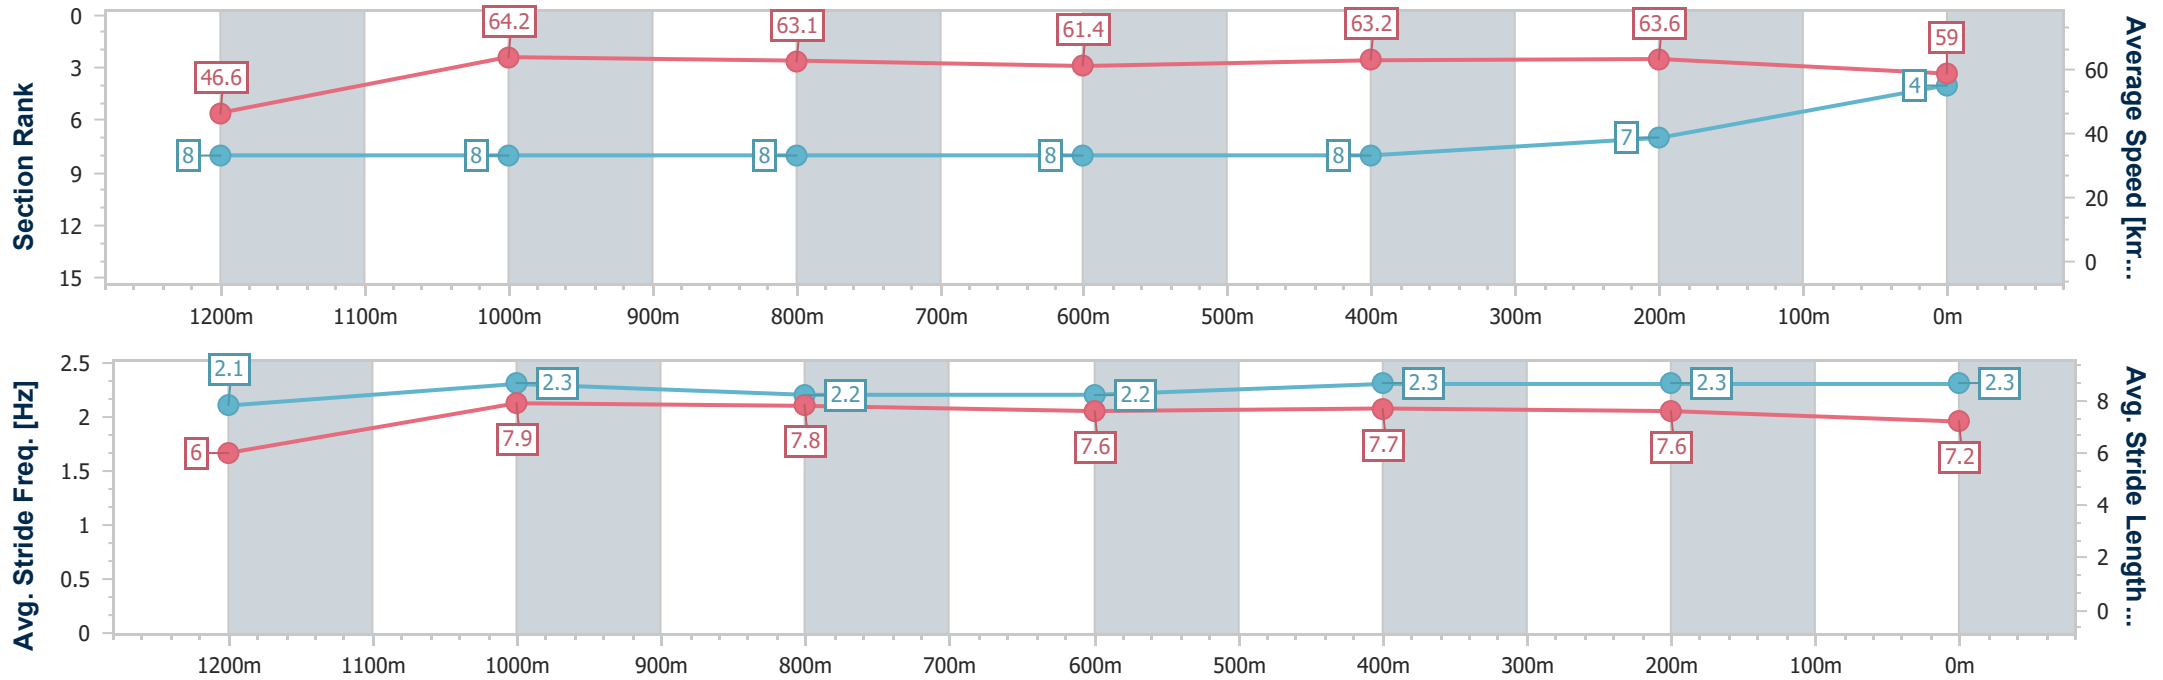

Doomben QLD Professional
Race 7: SPRING CARNIVAL ON SALE NOW BENCHMARK 85
Handicap - 1350m

17 August 2024 - 15:54

Track Rating: Soft 7, Weather: Fine, Rail Position: True

BRISBANE
RACING CLUB

Section	Overall	1200m	1000m	800m	600m	400m	200m
Section Times	1:21.07 [4] (0:11.62)	1:09.45 [8] (0:11.20)	0:58.25 [8] (0:11.49)	0:46.76 [8] (0:11.80)	0:34.96 [8] (0:11.44)	0:23.52 [8] (0:11.36)	0:12.16 [7] (0:12.16)
Average Speed [km/h]	46.6	64.2	63.1	61.4	63.2	63.6	59.0
Top Speed [km/h]	64.2	65.0	64.1	63.0	63.9	65.2	61.7
Avg. Dist. to Rail [m]	6.7	2.7	1.3	1.4	0.5	3.8	3.4
Avg. Stride Freq. [Hz]	2.1	2.3	2.2	2.2	2.3	2.3	2.3
Avg. Stride Length [m]	6.0	7.9	7.8	7.6	7.7	7.6	7.2

- [] Ranking at each section and finish
- .-.- No data available at this section
- NA No data available

Horse/Jockey Name	Pizarro
Final Rank	5
Fastest Section Time (Section)	0:11.20 (1200m)
Top Speed [km/h] (Section)	65.9 (1200m)
Race State	Finished