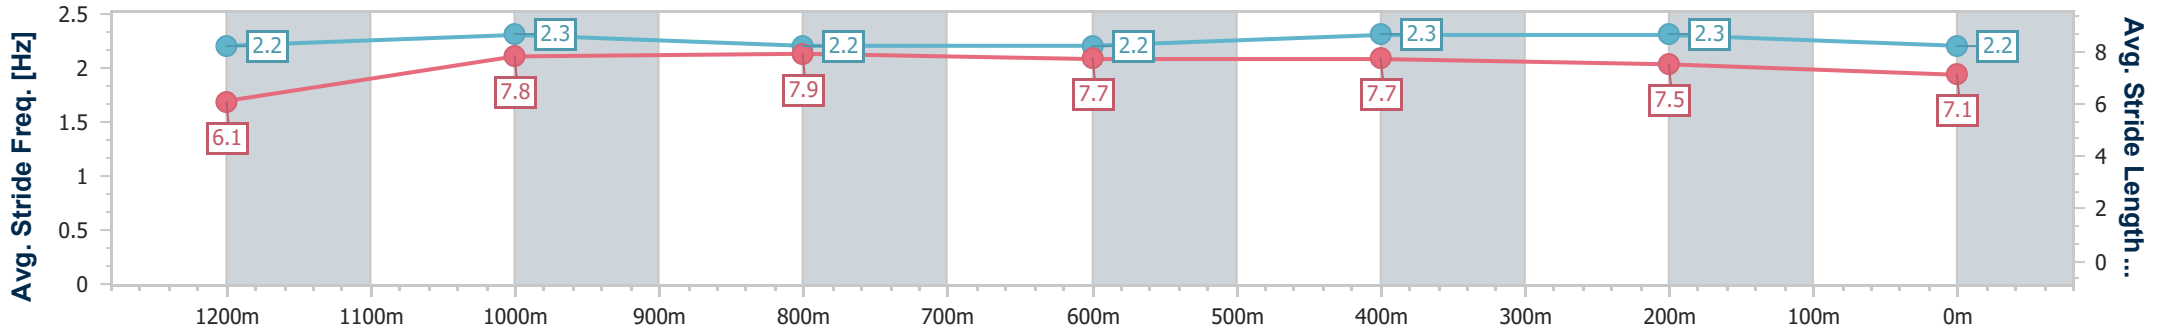

Doomben QLD Professional
Race 7: SPRING CARNIVAL ON SALE NOW BENCHMARK 85
Handicap - 1350m

17 August 2024 - 15:54

Track Rating: Soft 7, Weather: Fine, Rail Position: True

BRISBANE
RACING CLUB

Section	Overall	1200m	1000m	800m	600m	400m	200m
Section Times	1:21.00 [3] (0:11.18)	1:09.82 [3] (0:11.03)	0:58.79 [3] (0:11.35)	0:47.44 [3] (0:11.75)	0:35.69 [3] (0:11.42)	0:24.27 [2] (0:11.58)	0:12.69 [2] (0:12.69)
Average Speed [km/h]	48.2	65.5	63.7	62.1	63.0	62.2	56.7
Top Speed [km/h]	62.1	66.5	64.6	63.3	64.0	63.2	60.0
Avg. Dist. to Rail [m]	9.5	3.6	3.3	2.0	0.5	1.2	2.8
Avg. Stride Freq. [Hz]	2.2	2.3	2.2	2.2	2.3	2.3	2.2
Avg. Stride Length [m]	6.1	7.8	7.9	7.7	7.7	7.5	7.1