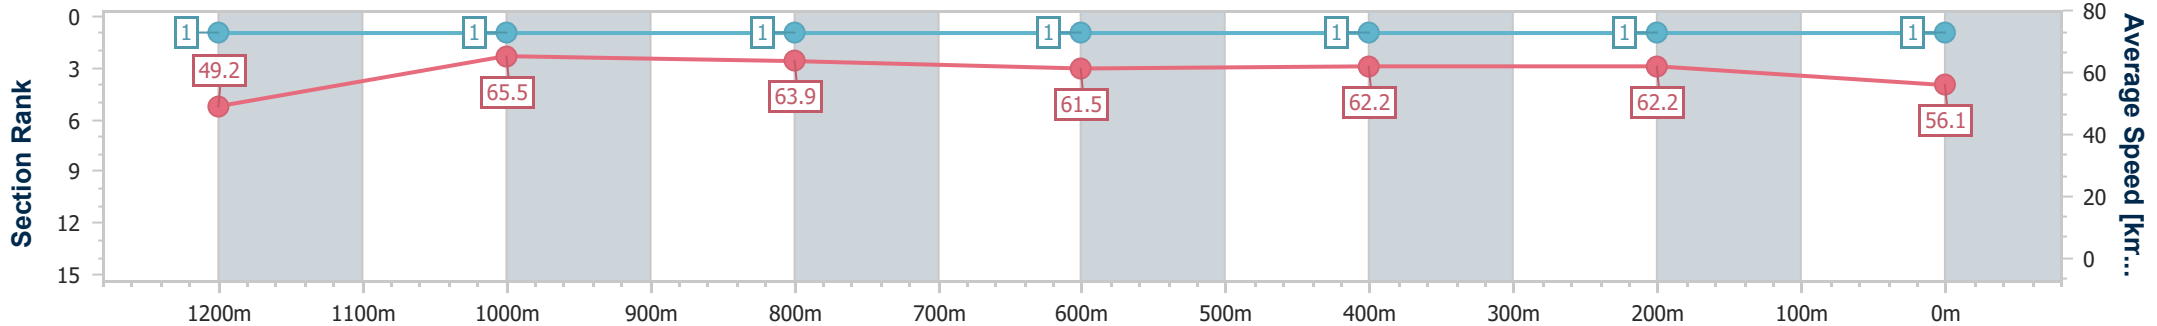

Doomben QLD Professional
Race 7: SPRING CARNIVAL ON SALE NOW BENCHMARK 85
Handicap - 1350m

17 August 2024 - 15:54

Track Rating: Soft 7, Weather: Fine, Rail Position: True

BRISBANE
RACING CLUB

Section	Overall	1200m	1000m	800m	600m	400m	200m
Section Times	1:20.91 [1] (0:10.97)	1:09.94 [1] (0:11.02)	0:58.92 [1] (0:11.29)	0:47.63 [1] (0:11.76)	0:35.87 [1] (0:11.53)	0:24.34 [1] (0:11.56)	0:12.78 [1] (0:12.78)
Average Speed [km/h]	49.2	65.5	63.9	61.5	62.2	62.2	56.1
Top Speed [km/h]	63.6	66.0	65.1	62.6	63.1	62.6	60.1
Avg. Dist. to Rail [m]	2.9	0.6	0.4	0.9	1.0	1.1	1.6
Avg. Stride Freq. [Hz]	2.1	2.3	2.3	2.3	2.3	2.3	2.3
Avg. Stride Length [m]	6.4	7.9	7.7	7.5	7.5	7.4	6.8

- [] Ranking at each section and finish
- .-.- No data available at this section
- NA No data available

Horse/Jockey Name	Secret Plan
Final Rank	2
Fastest Section Time (Section)	0:11.03 (1200m)
Top Speed [km/h] (Section)	66.1 (1200m)
Race State	Finished