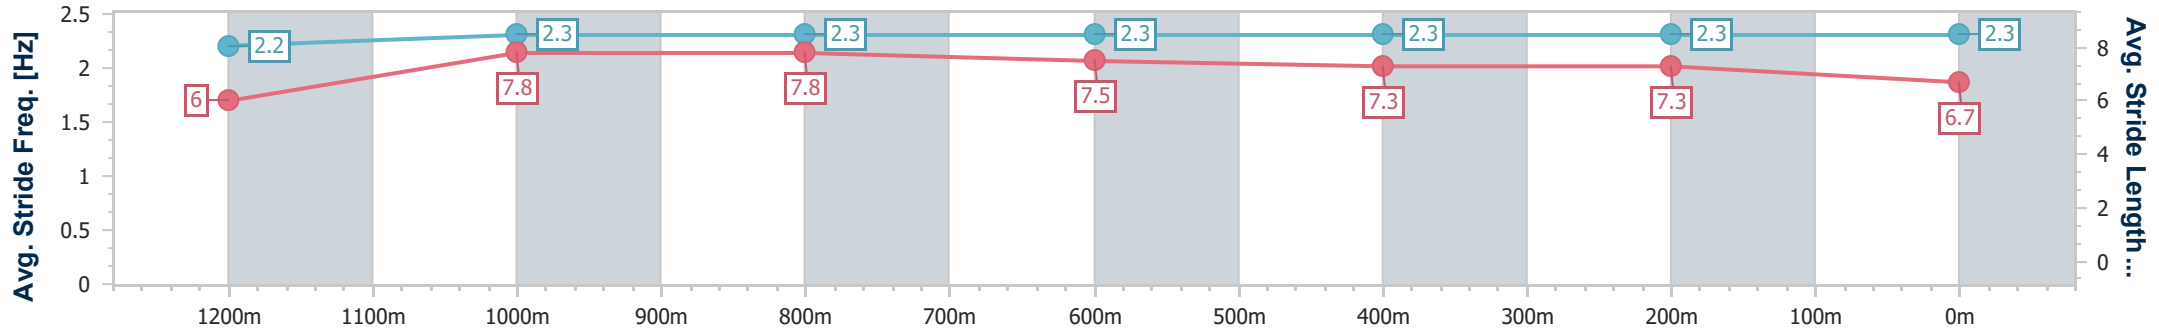

- [] Ranking at each section and finish
- .-.- No data available at this section
- NA No data available

Horse/Jockey Name	Rousseau
Final Rank	8
Fastest Section Time (Section)	0:11.00 (1200m)
Top Speed [km/h] (Section)	66.6 (1200m)
Race State	Finished

Doomben QLD Professional
 Race 7: SPRING CARNIVAL ON SALE NOW BENCHMARK 85
 Handicap - 1350m

17 August 2024 - 15:54

Track Rating: Soft 7, Weather: Fine, Rail Position: True

BRISBANE
 RACING CLUB

Section	Overall	1200m	1000m	800m	600m	400m	200m
Section Times	1:22.13 [8] (0:11.41)	1:10.72 [6] (0:11.00)	0:59.72 [5] (0:11.38)	0:48.34 [5] (0:11.83)	0:36.51 [5] (0:11.49)	0:25.02 [5] (0:11.76)	0:13.26 [6] (0:13.26)
Average Speed [km/h]	47.3	65.5	63.3	61.0	61.8	60.8	54.4
Top Speed [km/h]	65.4	66.6	65.1	62.1	62.4	61.9	58.7
Avg. Dist. to Rail [m]	3.4	0.6	0.9	0.2	2.2	1.7	0.9
Avg. Stride Freq. [Hz]	2.2	2.3	2.3	2.3	2.3	2.3	2.3
Avg. Stride Length [m]	6.0	7.8	7.8	7.5	7.3	7.3	6.7

- [] Ranking at each section and finish
- .-.- No data available at this section
- NA No data available