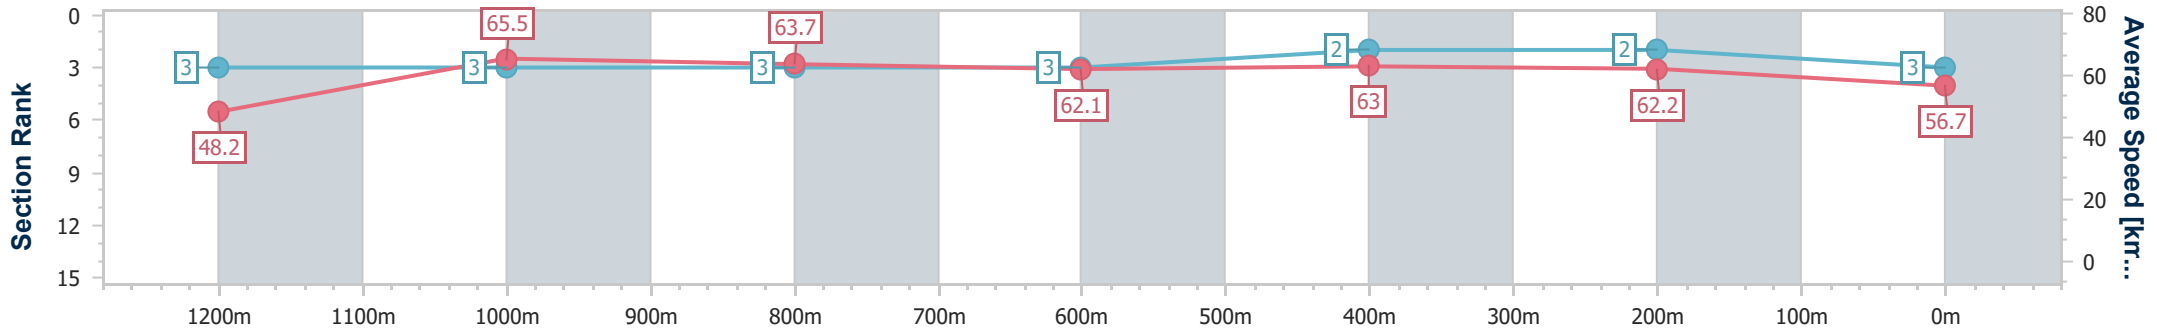

Doomben QLD Professional
Race 7: SPRING CARNIVAL ON SALE NOW BENCHMARK 85
Handicap - 1350m

17 August 2024 - 15:54

Track Rating: Soft 7, Weather: Fine, Rail Position: True

BRISBANE
RACING CLUB

Section	Overall	1200m	1000m	800m	600m	400m	200m
Section Times	1:21.00 [3] (0:11.18)	1:09.82 [3] (0:11.03)	0:58.79 [3] (0:11.35)	0:47.44 [3] (0:11.75)	0:35.69 [3] (0:11.42)	0:24.27 [2] (0:11.58)	0:12.69 [2] (0:12.69)
Average Speed [km/h]	48.2	65.5	63.7	62.1	63.0	62.2	56.7
Top Speed [km/h]	62.1	66.5	64.6	63.3	64.0	63.2	60.0
Avg. Dist. to Rail [m]	9.5	3.6	3.3	2.0	0.5	1.2	2.8
Avg. Stride Freq. [Hz]	2.2	2.3	2.2	2.2	2.3	2.3	2.2
Avg. Stride Length [m]	6.1	7.8	7.9	7.7	7.7	7.5	7.1