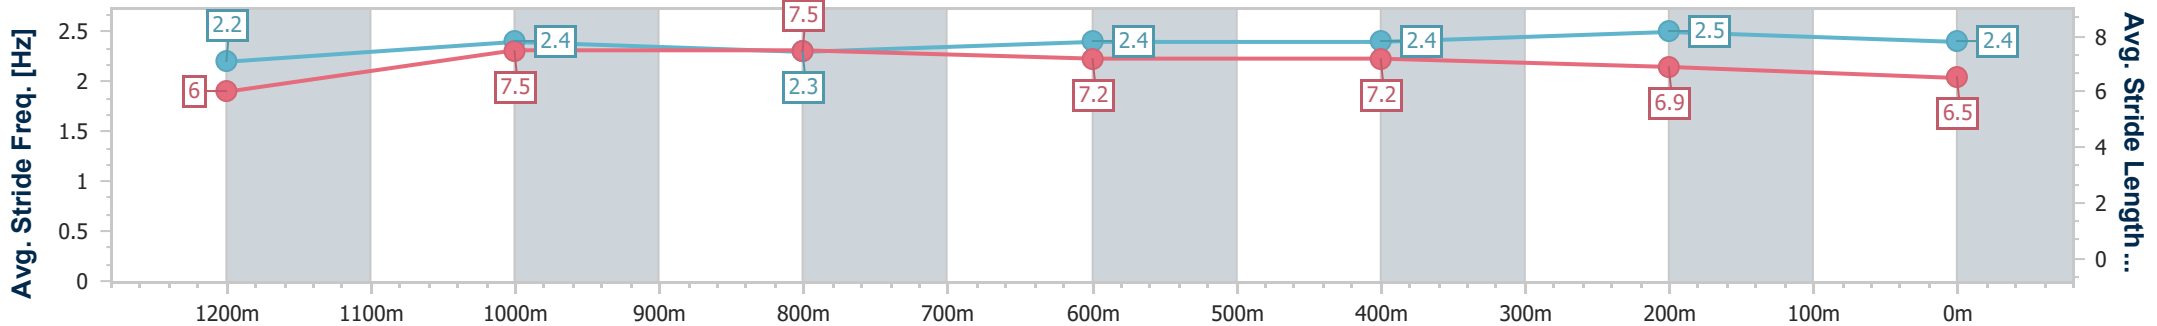

Horse/Jockey Name	Hatchet
Final Rank	6
Fastest Section Time (Section)	0:11.07 (1200m)
Top Speed [km/h] (Section)	65.9 (1200m)
Race State	Finished

Doomben QLD Professional
Race 7: SPRING CARNIVAL ON SALE NOW BENCHMARK 85
Handicap - 1350m
17 August 2024 - 15:54
Track Rating: Soft 7, Weather: Fine, Rail Position: True

BRISBANE
RACING CLUB

Section	Overall	1200m	1000m	800m	600m	400m	200m
Section Times	1:21.52 [6] (0:11.27)	1:10.25 [4] (0:11.07)	0:59.18 [4] (0:11.35)	0:47.83 [4] (0:11.74)	0:36.09 [4] (0:11.46)	0:24.63 [4] (0:11.80)	0:12.83 [4] (0:12.83)
Average Speed [km/h]	48.1	65.1	63.5	61.9	62.5	60.9	55.9
Top Speed [km/h]	64.1	65.9	65.4	62.5	63.0	62.1	59.6
Avg. Dist. to Rail [m]	4.4	1.6	2.1	0.8	0.8	1.2	0.7
Avg. Stride Freq. [Hz]	2.2	2.4	2.3	2.4	2.4	2.5	2.4
Avg. Stride Length [m]	6.0	7.5	7.5	7.2	7.2	6.9	6.5

- [ ] Ranking at each section and finish
- -.-.- No data available at this section
- NA No data available