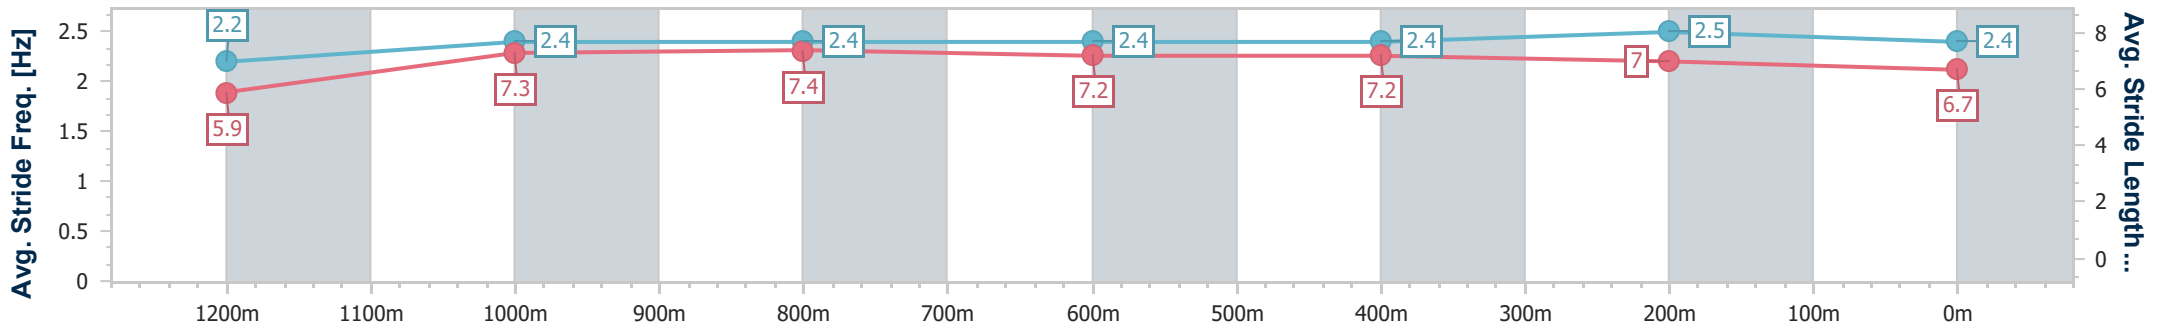

Doomben QLD Professional
Race 7: SPRING CARNIVAL ON SALE NOW BENCHMARK 85
Handicap - 1350m

17 August 2024 - 15:54

Track Rating: Soft 7, Weather: Fine, Rail Position: True

BRISBANE
RACING CLUB

Section	Overall	1200m	1000m	800m	600m	400m	200m
Section Times	1:21.50 [5] (0:11.34)	1:10.16 [5] (0:11.20)	0:58.96 [6] (0:11.36)	0:47.60 [6] (0:11.87)	0:35.73 [7] (0:11.64)	0:24.09 [7] (0:11.52)	0:12.57 [8] (0:12.57)
Average Speed [km/h]	47.7	64.3	63.7	61.9	62.3	62.4	57.4
Top Speed [km/h]	64.9	65.9	65.9	64.4	63.4	64.0	60.1
Avg. Dist. to Rail [m]	6.6	2.0	2.7	3.4	1.6	2.0	2.5
Avg. Stride Freq. [Hz]	2.2	2.4	2.4	2.4	2.4	2.5	2.4
Avg. Stride Length [m]	5.9	7.3	7.4	7.2	7.2	7.0	6.7

- [] Ranking at each section and finish
- .-.- No data available at this section
- NA No data available

Horse/Jockey Name	Hatchet
Final Rank	6
Fastest Section Time (Section)	0:11.07 (1200m)
Top Speed [km/h] (Section)	65.9 (1200m)
Race State	Finished