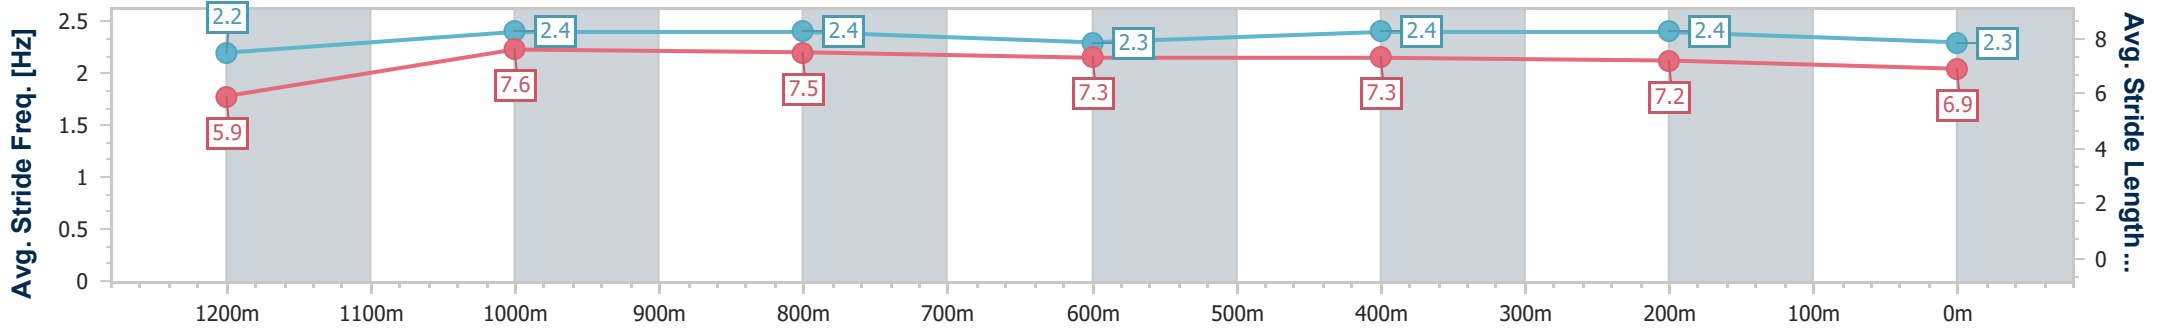

Horse/Jockey Name	Secret Plan
Final Rank	2
Fastest Section Time (Section)	0:11.03 (1200m)
Top Speed [km/h] (Section)	66.1 (1200m)
Race State	Finished

Doomben QLD Professional
Race 7: SPRING CARNIVAL ON SALE NOW BENCHMARK 85
Handicap - 1350m
17 August 2024 - 15:54
Track Rating: Soft 7, Weather: Fine, Rail Position: True

BRISBANE
RACING CLUB

Section	Overall	1200m	1000m	800m	600m	400m	200m
Section Times	1:20.93 [2] (0:11.09)	1:09.84 [2] (0:11.03)	0:58.81 [2] (0:11.33)	0:47.48 [2] (0:11.67)	0:35.81 [2] (0:11.64)	0:24.17 [3] (0:11.57)	0:12.60 [3] (0:12.60)
Average Speed [km/h]	48.6	65.5	63.6	62.1	62.3	62.1	57.1
Top Speed [km/h]	64.2	66.1	65.0	63.0	63.0	63.4	61.3
Avg. Dist. to Rail [m]	8.4	2.2	1.3	1.1	0.8	1.0	1.4
Avg. Stride Freq. [Hz]	2.2	2.4	2.4	2.3	2.4	2.4	2.3
Avg. Stride Length [m]	5.9	7.6	7.5	7.3	7.3	7.2	6.9

- [ ] Ranking at each section and finish
- -.-.- No data available at this section
- NA No data available