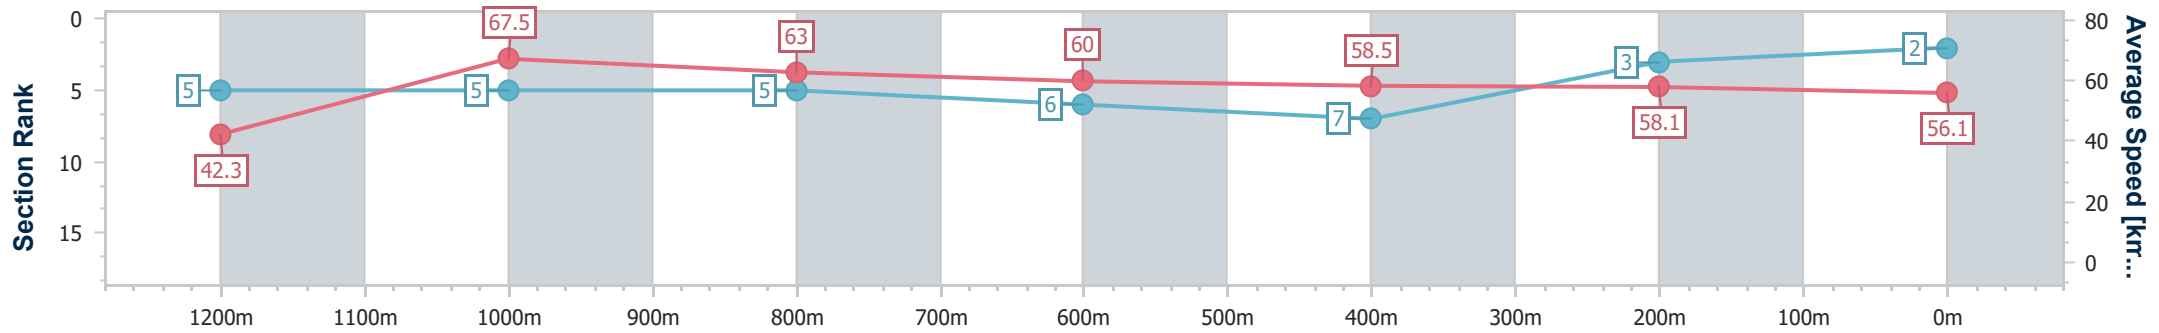

Toowoomba QLD Professional

Race 2: THE JESSE CALLAGHAN Class 1 Plate - 1300m

17 August 2024 - 17:50

Track Rating: Soft 5, Weather: Fine, Rail Position: +4m Entire

Section	Overall	1200m	1000m	800m	600m	400m	200m
Section Times	1:20.51 [2] (0:08.52)	1:11.99 [5] (0:10.68)	1:01.31 [5] (0:11.55)	0:49.76 [5] (0:12.11)	0:37.65 [6] (0:12.42)	0:25.23 [7] (0:12.40)	0:12.83 [3] (0:12.83)
Average Speed [km/h]	42.3	67.5	63.0	60.0	58.5	58.1	56.1
Top Speed [km/h]	67.1	69.1	65.4	61.1	60.4	58.9	58.3
Avg. Dist. to Rail [m]	6.4	2.4	2.5	2.2	1.9	0.8	2.5
Avg. Stride Freq. [Hz]	2.2	2.5	2.4	2.4	2.4	2.4	2.3
Avg. Stride Length [m]	5.2	7.5	7.1	6.9	6.8	6.8	6.6

- [] Ranking at each section and finish
- .-.- No data available at this section
- NA No data available

Horse/Jockey Name	Social Star
Final Rank	3
Fastest Section Time (Section)	0:08.22 (Overall)
Top Speed [km/h] (Section)	68.8 (1200m)
Race State	Finished