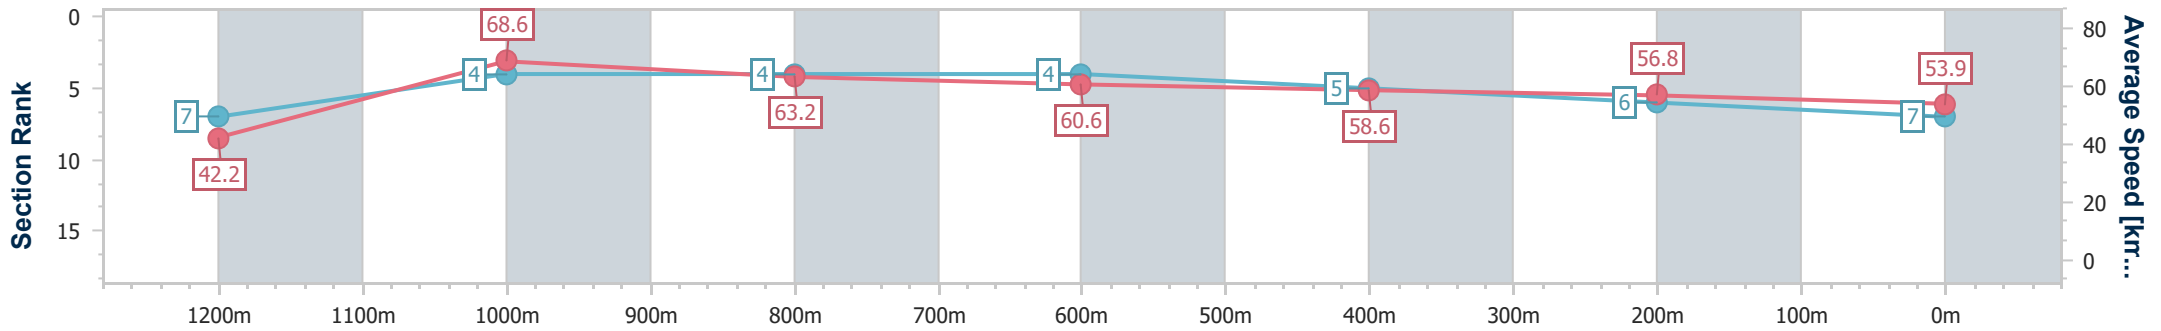

Toowoomba QLD Professional

Race 2: THE JESSE CALLAGHAN Class 1 Plate - 1300m

17 August 2024 - 17:50

Track Rating: Soft 5, Weather: Fine, Rail Position: +4m Entire

Section	Overall	1200m	1000m	800m	600m	400m	200m
Section Times	1:21.37 [7] (0:08.59)	1:12.78 [7] (0:10.53)	1:02.25 [4] (0:11.46)	0:50.79 [4] (0:12.07)	0:38.72 [4] (0:12.54)	0:26.18 [5] (0:12.82)	0:13.36 [6] (0:13.36)
Average Speed [km/h]	42.2	68.6	63.2	60.6	58.6	56.8	53.9
Top Speed [km/h]	71.1	71.2	66.3	62.7	60.6	58.0	55.1
Avg. Dist. to Rail [m]	6.0	3.2	2.2	4.4	4.2	2.4	2.6
Avg. Stride Freq. [Hz]	2.1	2.3	2.3	2.3	2.3	2.2	2.2
Avg. Stride Length [m]	5.6	8.2	7.7	7.5	7.2	7.1	6.9

- [] Ranking at each section and finish
- .-.- No data available at this section
- NA No data available

Horse/Jockey Name	Shotgun Sixtyfour
Final Rank	8
Fastest Section Time (Section)	0:08.56 (Overall)
Top Speed [km/h] (Section)	68.6 (1200m)
Race State	Finished