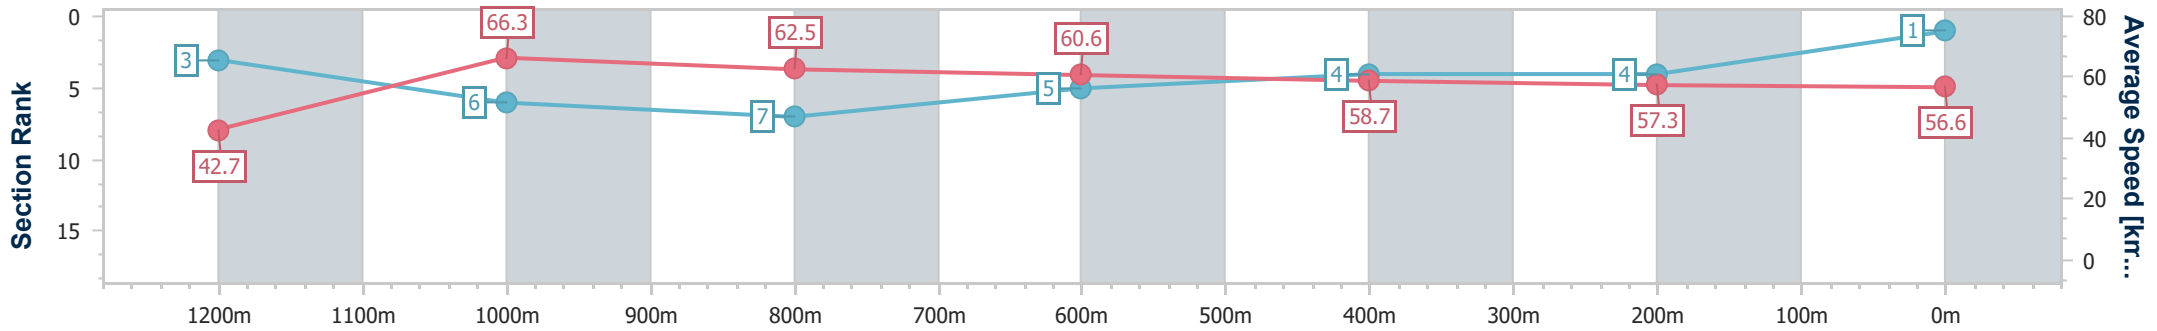

Toowoomba QLD Professional

Race 2: THE JESSE CALLAGHAN Class 1 Plate - 1300m

17 August 2024 - 17:50

Track Rating: Soft 5, Weather: Fine, Rail Position: +4m Entire

Section	Overall	1200m	1000m	800m	600m	400m	200m
Section Times	1:20.40 [1] (0:08.46)	1:11.94 [3] (0:10.86)	1:01.08 [6] (0:11.54)	0:49.54 [7] (0:11.92)	0:37.62 [5] (0:12.34)	0:25.28 [4] (0:12.59)	0:12.69 [4]
Average Speed [km/h]	42.7	66.3	62.5	60.6	58.7	57.3	56.6
Top Speed [km/h]	63.9	67.8	65.9	61.3	59.6	59.7	57.6
Avg. Dist. to Rail [m]	2.0	1.1	1.8	0.5	1.0	0.3	0.5
Avg. Stride Freq. [Hz]	2.1	2.4	2.4	2.3	2.3	2.3	2.3
Avg. Stride Length [m]	5.5	7.8	7.3	7.2	7.2	7.0	6.8