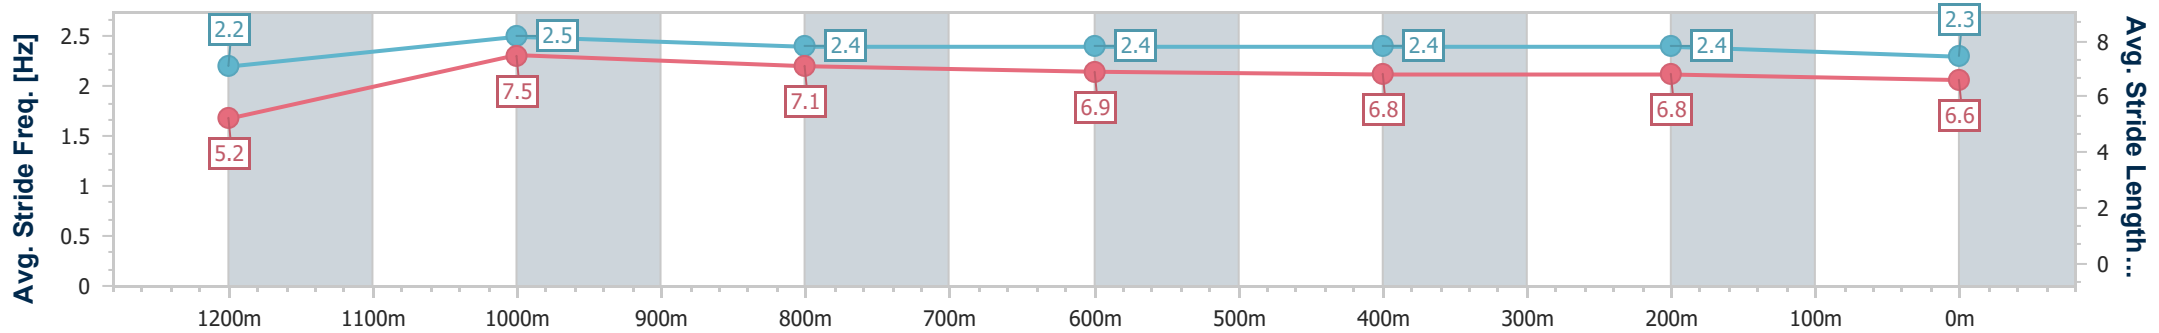

Toowoomba QLD Professional

Race 2: THE JESSE CALLAGHAN Class 1 Plate - 1300m

17 August 2024 - 17:50

Track Rating: Soft 5, Weather: Fine, Rail Position: +4m Entire

Section	Overall	1200m	1000m	800m	600m	400m	200m
Section Times	1:20.51 [2] (0:08.52)	1:11.99 [5] (0:10.68)	1:01.31 [5] (0:11.55)	0:49.76 [5] (0:12.11)	0:37.65 [6] (0:12.42)	0:25.23 [7] (0:12.40)	0:12.83 [3] (0:12.83)
Average Speed [km/h]	42.3	67.5	63.0	60.0	58.5	58.1	56.1
Top Speed [km/h]	67.1	69.1	65.4	61.1	60.4	58.9	58.3
Avg. Dist. to Rail [m]	6.4	2.4	2.5	2.2	1.9	0.8	2.5
Avg. Stride Freq. [Hz]	2.2	2.5	2.4	2.4	2.4	2.4	2.3
Avg. Stride Length [m]	5.2	7.5	7.1	6.9	6.8	6.8	6.6

- [] Ranking at each section and finish
- .-.- No data available at this section
- NA No data available

Horse/Jockey Name	Social Star
Final Rank	3
Fastest Section Time (Section)	0:08.22 (Overall)
Top Speed [km/h] (Section)	68.8 (1200m)
Race State	Finished