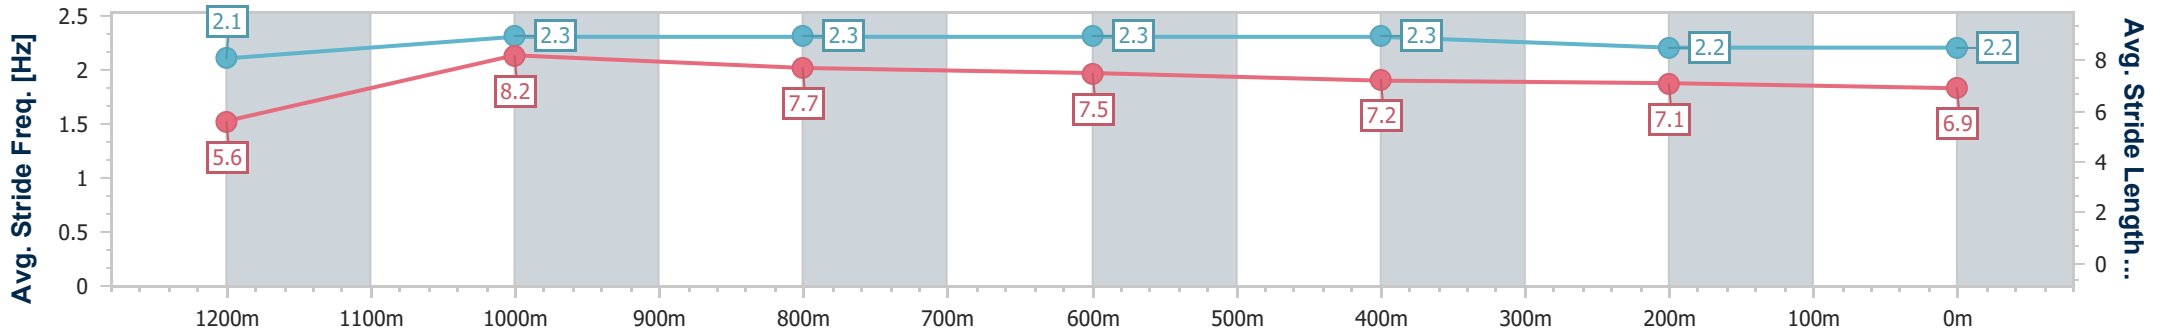

Toowoomba QLD Professional

Race 2: THE JESSE CALLAGHAN Class 1 Plate - 1300m

17 August 2024 - 17:50

Track Rating: Soft 5, Weather: Fine, Rail Position: +4m Entire

Section	Overall	1200m	1000m	800m	600m	400m	200m
Section Times	1:21.37 [7] (0:08.59)	1:12.78 [7] (0:10.53)	1:02.25 [4] (0:11.46)	0:50.79 [4] (0:12.07)	0:38.72 [4] (0:12.54)	0:26.18 [5] (0:12.82)	0:13.36 [6] (0:13.36)
Average Speed [km/h]	42.2	68.6	63.2	60.6	58.6	56.8	53.9
Top Speed [km/h]	71.1	71.2	66.3	62.7	60.6	58.0	55.1
Avg. Dist. to Rail [m]	6.0	3.2	2.2	4.4	4.2	2.4	2.6
Avg. Stride Freq. [Hz]	2.1	2.3	2.3	2.3	2.3	2.2	2.2
Avg. Stride Length [m]	5.6	8.2	7.7	7.5	7.2	7.1	6.9