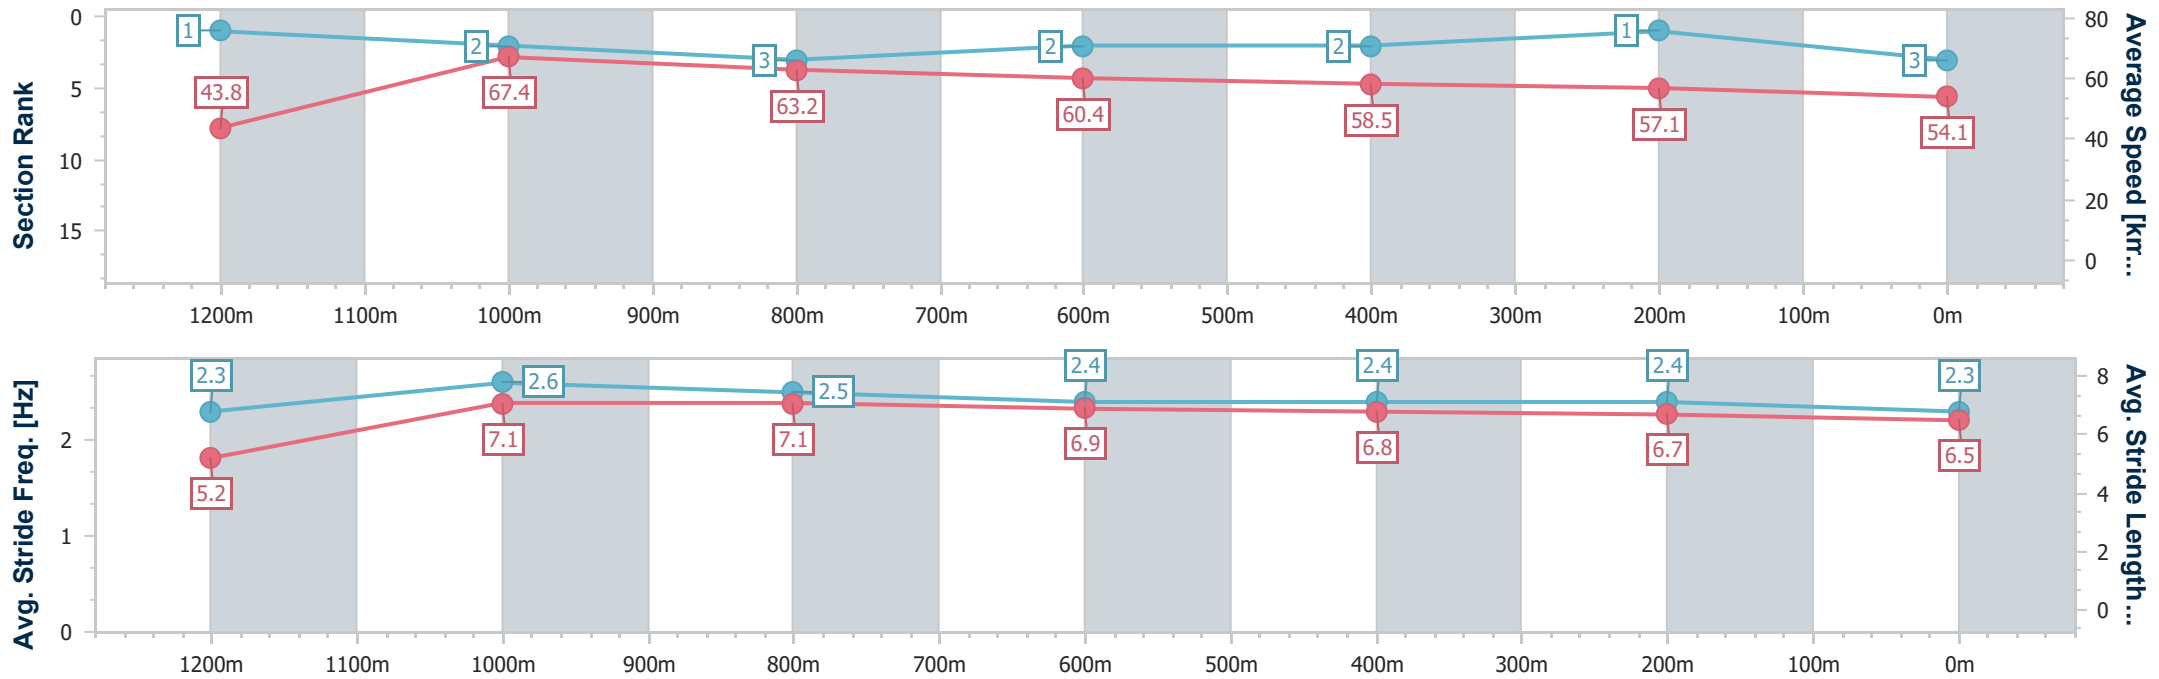

Toowoomba QLD Professional

Race 2: THE JESSE CALLAGHAN Class 1 Plate - 1300m

17 August 2024 - 17:50

Track Rating: Soft 5, Weather: Fine, Rail Position: +4m Entire

Section	Overall	1200m	1000m	800m	600m	400m	200m
Section Times	1:20.84 [3] (0:08.22)	1:12.62 [1] (0:10.73)	1:01.89 [2] (0:11.50)	0:50.39 [3] (0:12.04)	0:38.35 [2] (0:12.37)	0:25.98 [2] (0:12.65)	0:13.33 [1] (0:13.33)
Average Speed [km/h]	43.8	67.4	63.2	60.4	58.5	57.1	54.1
Top Speed [km/h]	65.2	68.8	66.1	61.7	59.1	58.8	56.6
Avg. Dist. to Rail [m]	7.1	4.4	2.9	2.2	1.3	0.7	0.8
Avg. Stride Freq. [Hz]	2.3	2.6	2.5	2.4	2.4	2.4	2.3
Avg. Stride Length [m]	5.2	7.1	7.1	6.9	6.8	6.7	6.5

- [] Ranking at each section and finish
- .-.- No data available at this section
- NA No data available

Horse/Jockey Name	West Cork
Final Rank	4
Fastest Section Time (Section)	0:08.37 (Overall)
Top Speed [km/h] (Section)	70.7 (1200m)
Race State	Finished