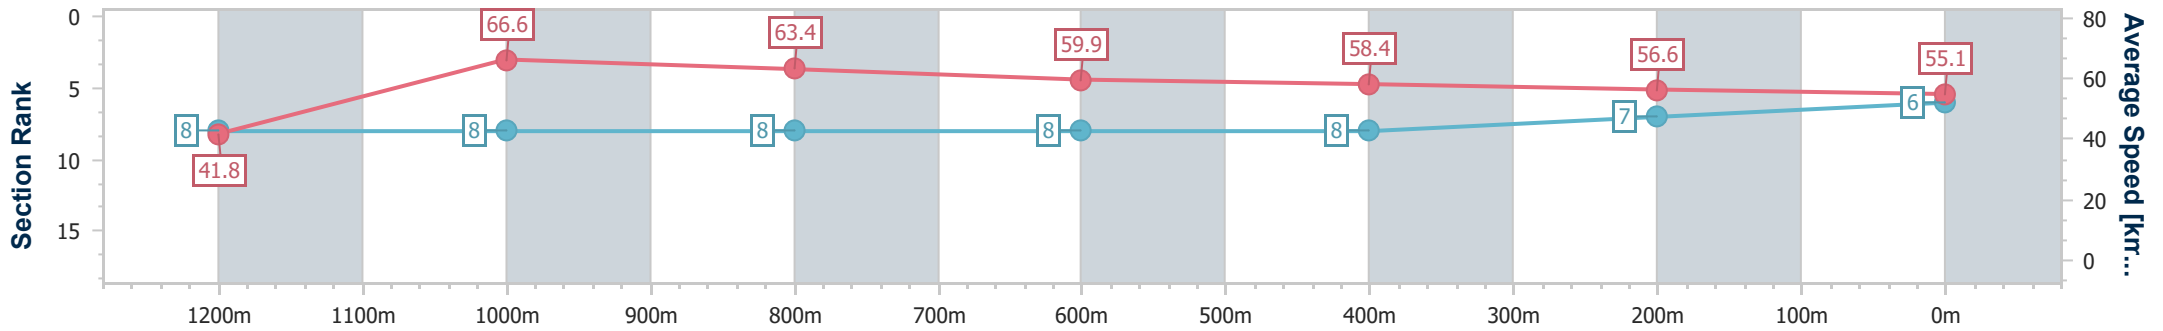

Toowoomba QLD Professional

Race 2: THE JESSE CALLAGHAN Class 1 Plate - 1300m

17 August 2024 - 17:50

Track Rating: Soft 5, Weather: Fine, Rail Position: +4m Entire

Section	Overall	1200m	1000m	800m	600m	400m	200m
Section Times	1:21.21 [6] (0:08.60)	1:12.61 [8] (0:10.82)	1:01.79 [8] (0:11.45)	0:50.34 [8] (0:12.11)	0:38.23 [8] (0:12.45)	0:25.78 [8] (0:12.74)	0:13.04 [7] (0:13.04)
Average Speed [km/h]	41.8	66.6	63.4	59.9	58.4	56.6	55.1
Top Speed [km/h]	63.9	68.4	66.6	62.1	60.6	58.6	56.7
Avg. Dist. to Rail [m]	4.3	2.1	2.3	2.3	1.8	0.5	0.9
Avg. Stride Freq. [Hz]	2.3	2.4	2.3	2.3	2.3	2.2	2.2
Avg. Stride Length [m]	5.1	7.6	7.6	7.3	7.2	7.0	6.8