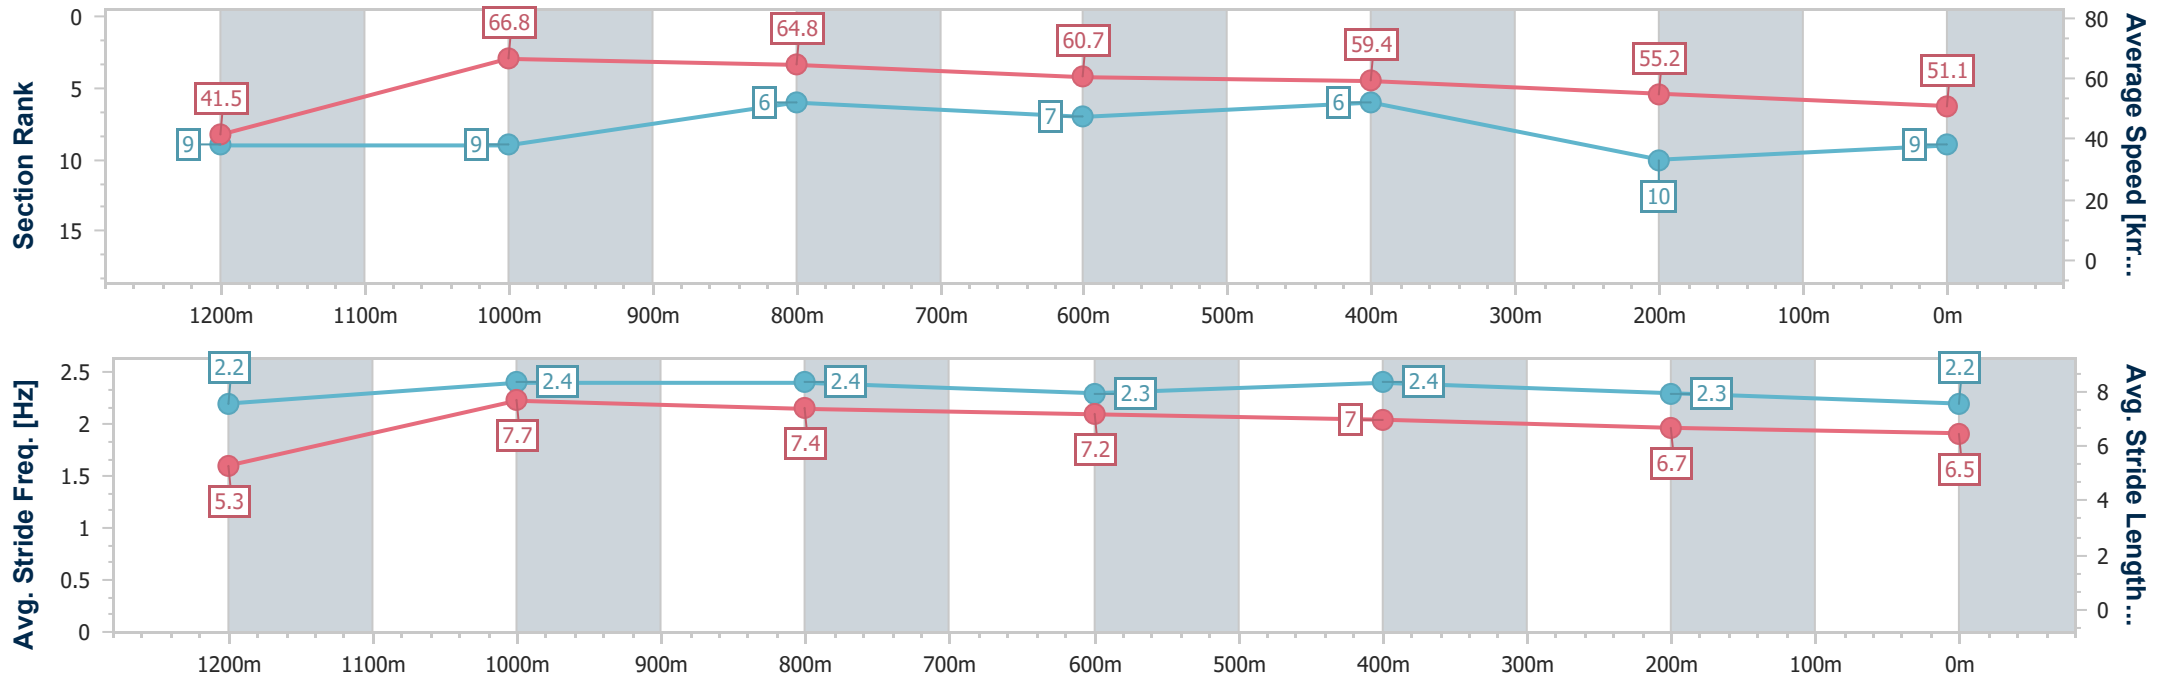

- [] Ranking at each section and finish
- .-.- No data available at this section
- NA No data available

Horse/Jockey Name	Champinsky
Final Rank	9
Fastest Section Time (Section)	0:08.70 (Overall)
Top Speed [km/h] (Section)	68.7 (1200m)
Race State	Finished

Toowoomba QLD Professional

Race 2: THE JESSE CALLAGHAN Class 1 Plate - 1300m

17 August 2024 - 17:50

Track Rating: Soft 5, Weather: Fine, Rail Position: +4m Entire

Section	Overall	1200m	1000m	800m	600m	400m	200m
Section Times	1:22.58 [9] (0:08.70)	1:13.88 [9] (0:10.79)	1:03.09 [9] (0:11.36)	0:51.73 [6] (0:12.04)	0:39.69 [7] (0:12.38)	0:27.31 [6] (0:13.24)	0:14.07 [10] (0:14.07)
Average Speed [km/h]	41.5	66.8	64.8	60.7	59.4	55.2	51.1
Top Speed [km/h]	65.9	68.7	66.4	62.8	61.1	57.2	53.0
Avg. Dist. to Rail [m]	10.9	6.5	5.7	5.3	3.9	4.6	5.2
Avg. Stride Freq. [Hz]	2.2	2.4	2.4	2.3	2.4	2.3	2.2
Avg. Stride Length [m]	5.3	7.7	7.4	7.2	7.0	6.7	6.5

- [] Ranking at each section and finish
- .-.- No data available at this section
- NA No data available

Horse/Jockey Name	Oneofthetwelve
Final Rank	10
Fastest Section Time (Section)	0:08.48 (Overall)
Top Speed [km/h] (Section)	70.8 (1200m)
Race State	Finished