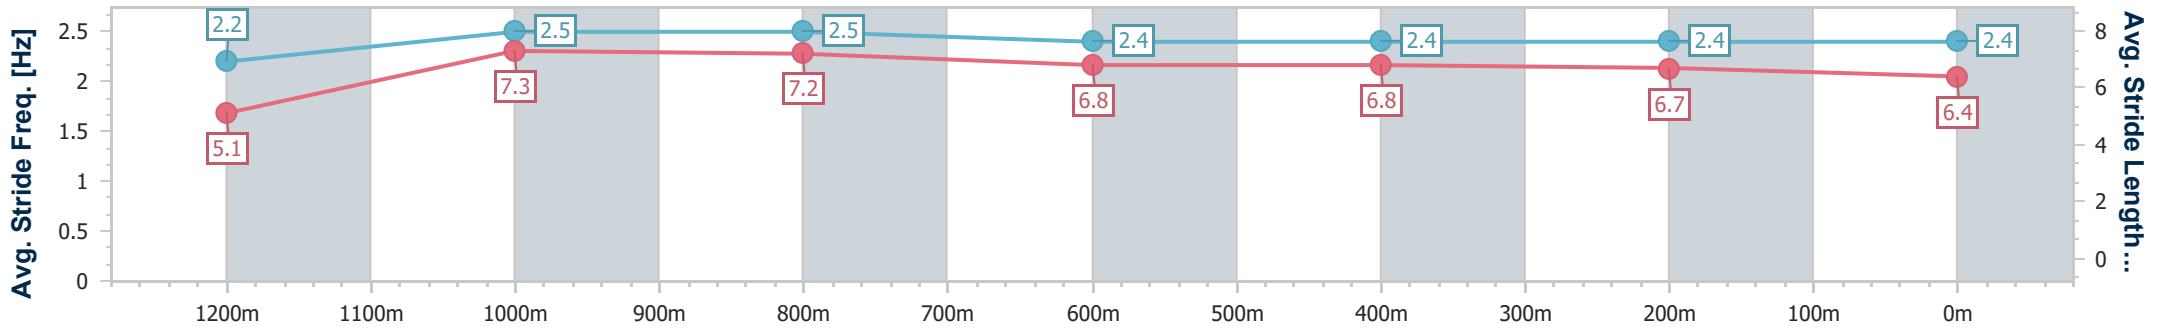

Toowoomba QLD Professional

Race 2: THE JESSE CALLAGHAN Class 1 Plate - 1300m

17 August 2024 - 17:50

Track Rating: Soft 5, Weather: Fine, Rail Position: +4m Entire

Section	Overall	1200m	1000m	800m	600m	400m	200m
Section Times	1:21.00 [5] (0:08.98)	1:12.02 [10] (0:10.77)	1:01.25 [10] (0:11.36)	0:49.89 [10] (0:12.18)	0:37.71 [10] (0:12.28)	0:25.43 [9] (0:12.29)	0:13.14 [5] (0:13.14)
Average Speed [km/h]	40.4	66.8	63.8	59.4	59.0	58.5	54.9
Top Speed [km/h]	64.0	68.4	66.9	61.0	61.9	60.3	57.5
Avg. Dist. to Rail [m]	5.8	0.5	1.3	1.8	1.4	0.5	1.7
Avg. Stride Freq. [Hz]	2.2	2.5	2.5	2.4	2.4	2.4	2.4
Avg. Stride Length [m]	5.1	7.3	7.2	6.8	6.8	6.7	6.4

- [] Ranking at each section and finish
- .-.- No data available at this section
- NA No data available

Horse/Jockey Name	Gleefilly
Final Rank	6
Fastest Section Time (Section)	0:08.60 (Overall)
Top Speed [km/h] (Section)	68.4 (1200m)
Race State	Finished