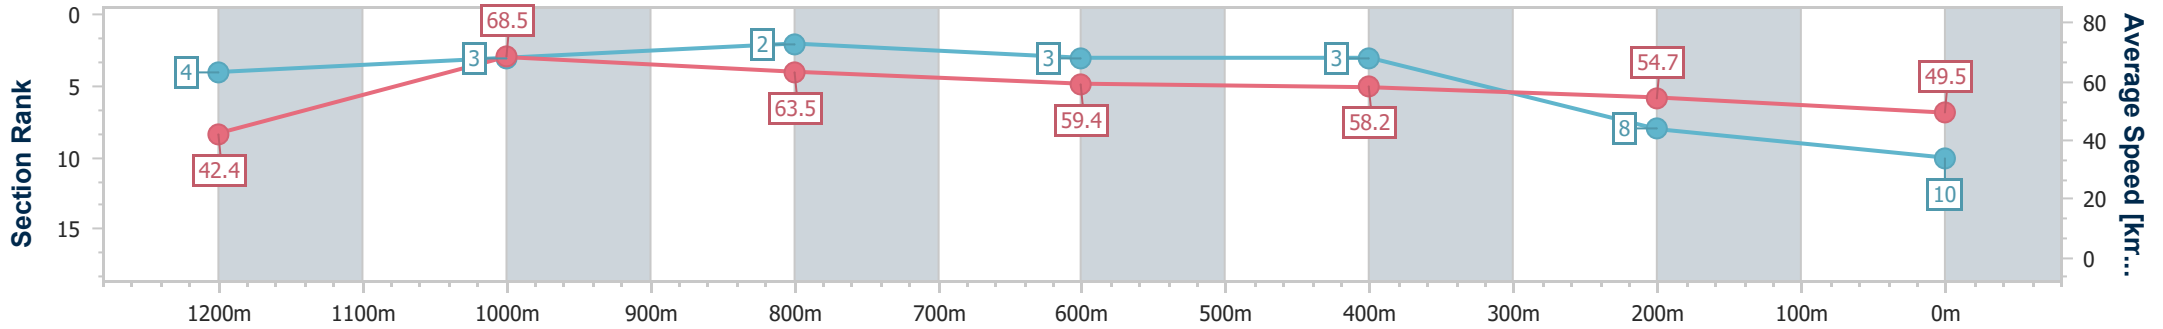

Toowoomba QLD Professional

Race 2: THE JESSE CALLAGHAN Class 1 Plate - 1300m

17 August 2024 - 17:50

Track Rating: Soft 5, Weather: Fine, Rail Position: +4m Entire

Section	Overall	1200m	1000m	800m	600m	400m	200m
Section Times	1:22.58 [9] (0:08.70)	1:13.88 [9] (0:10.79)	1:03.09 [9] (0:11.36)	0:51.73 [6] (0:12.04)	0:39.69 [7] (0:12.38)	0:27.31 [6] (0:13.24)	0:14.07 [10] (0:14.07)
Average Speed [km/h]	41.5	66.8	64.8	60.7	59.4	55.2	51.1
Top Speed [km/h]	65.9	68.7	66.4	62.8	61.1	57.2	53.0
Avg. Dist. to Rail [m]	10.9	6.5	5.7	5.3	3.9	4.6	5.2
Avg. Stride Freq. [Hz]	2.2	2.4	2.4	2.3	2.4	2.3	2.2
Avg. Stride Length [m]	5.3	7.7	7.4	7.2	7.0	6.7	6.5

- [] Ranking at each section and finish
- .-.- No data available at this section
- NA No data available

Horse/Jockey Name	Oneofthetwelve
Final Rank	10
Fastest Section Time (Section)	0:08.48 (Overall)
Top Speed [km/h] (Section)	70.8 (1200m)
Race State	Finished

Toowoomba QLD Professional
 Race 2: THE JESSE CALLAGHAN Class 1 Plate - 1300m
 17 August 2024 - 17:50
 Track Rating: Soft 5, Weather: Fine, Rail Position: +4m Entire

Section	Overall	1200m	1000m	800m	600m	400m	200m
Section Times	1:22.90 [10] (0:08.48)	1:14.42 [4] (0:10.56)	1:03.86 [3] (0:11.38)	0:52.48 [2] (0:12.21)	0:40.27 [3] (0:12.46)	0:27.81 [3] (0:13.29)	0:14.52 [8] (0:14.52)
Average Speed [km/h]	42.4	68.5	63.5	59.4	58.2	54.7	49.5
Top Speed [km/h]	67.1	70.8	65.6	60.7	60.0	55.6	53.6
Avg. Dist. to Rail [m]	8.9	2.8	1.2	1.7	1.4	2.5	1.4
Avg. Stride Freq. [Hz]	2.4	2.6	2.4	2.4	2.4	2.3	2.2
Avg. Stride Length [m]	5.1	7.5	7.3	7.0	6.8	6.6	6.2