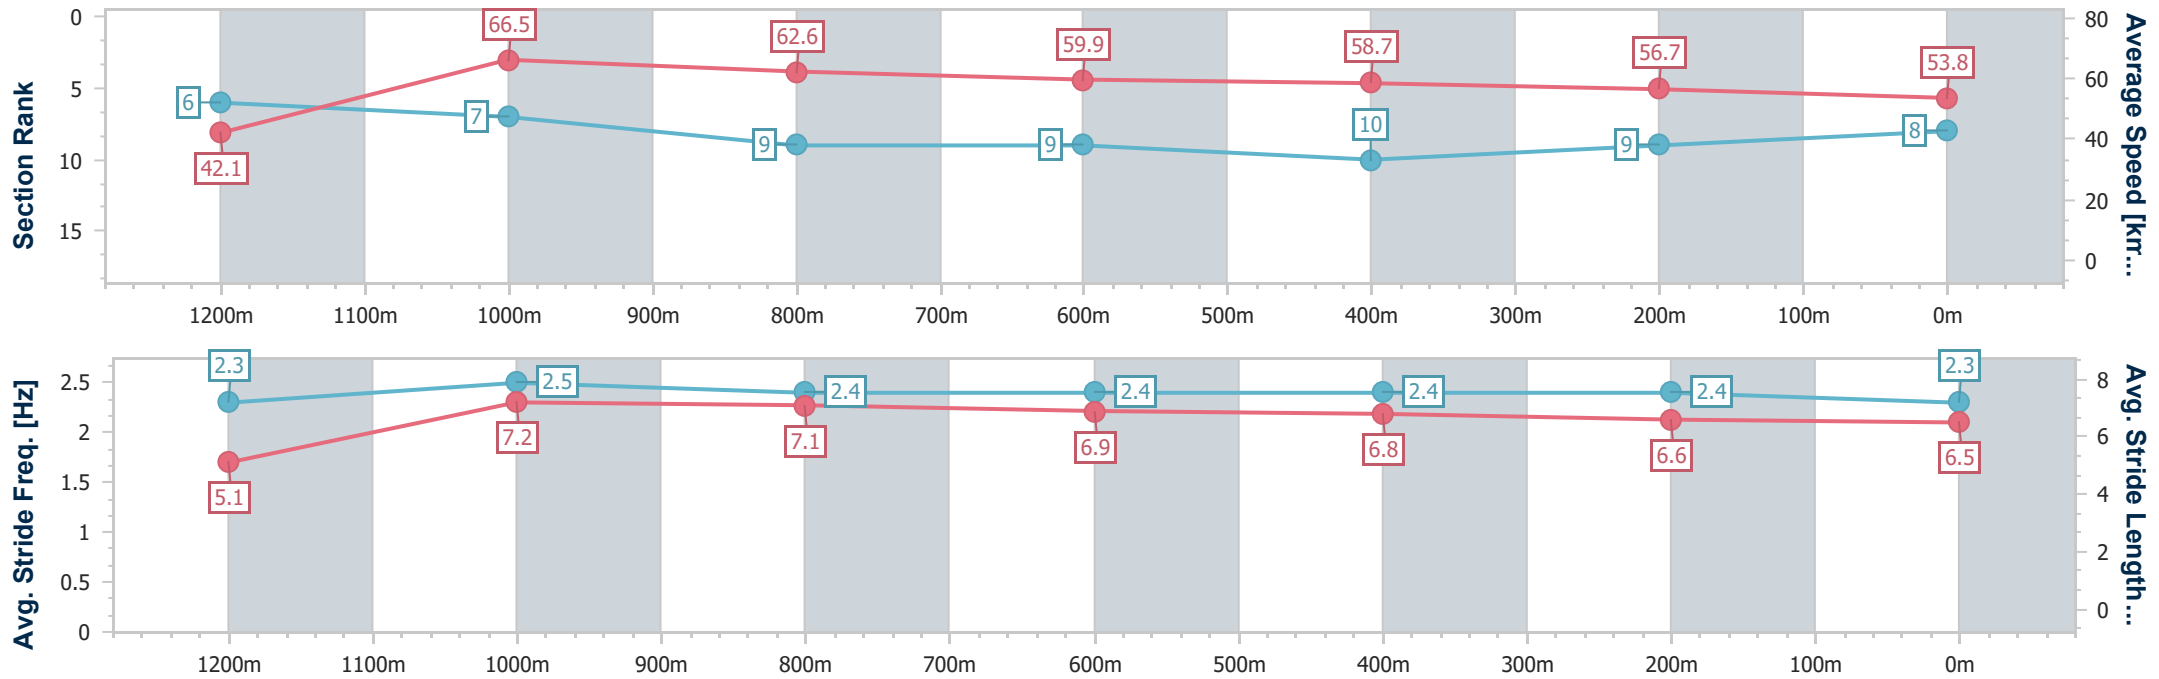

Toowoomba QLD Professional

Race 2: THE JESSE CALLAGHAN Class 1 Plate - 1300m

17 August 2024 - 17:50

Track Rating: Soft 5, Weather: Fine, Rail Position: +4m Entire

Section	Overall	1200m	1000m	800m	600m	400m	200m
Section Times	1:21.81 [8] (0:08.56)	1:13.25 [6] (0:10.85)	1:02.40 [7] (0:11.66)	0:50.74 [9] (0:12.16)	0:38.58 [9] (0:12.46)	0:26.12 [10] (0:12.75)	0:13.37 [9] (0:13.37)
Average Speed [km/h]	42.1	66.5	62.6	59.9	58.7	56.7	53.8
Top Speed [km/h]	65.4	68.6	64.7	61.9	60.6	58.3	56.1
Avg. Dist. to Rail [m]	7.0	4.2	3.8	3.5	3.1	0.8	0.2
Avg. Stride Freq. [Hz]	2.3	2.5	2.4	2.4	2.4	2.4	2.3
Avg. Stride Length [m]	5.1	7.2	7.1	6.9	6.8	6.6	6.5

- [] Ranking at each section and finish
- .-.- No data available at this section
- NA No data available

Horse/Jockey Name	Champinsky
Final Rank	9
Fastest Section Time (Section)	0:08.70 (Overall)
Top Speed [km/h] (Section)	68.7 (1200m)
Race State	Finished