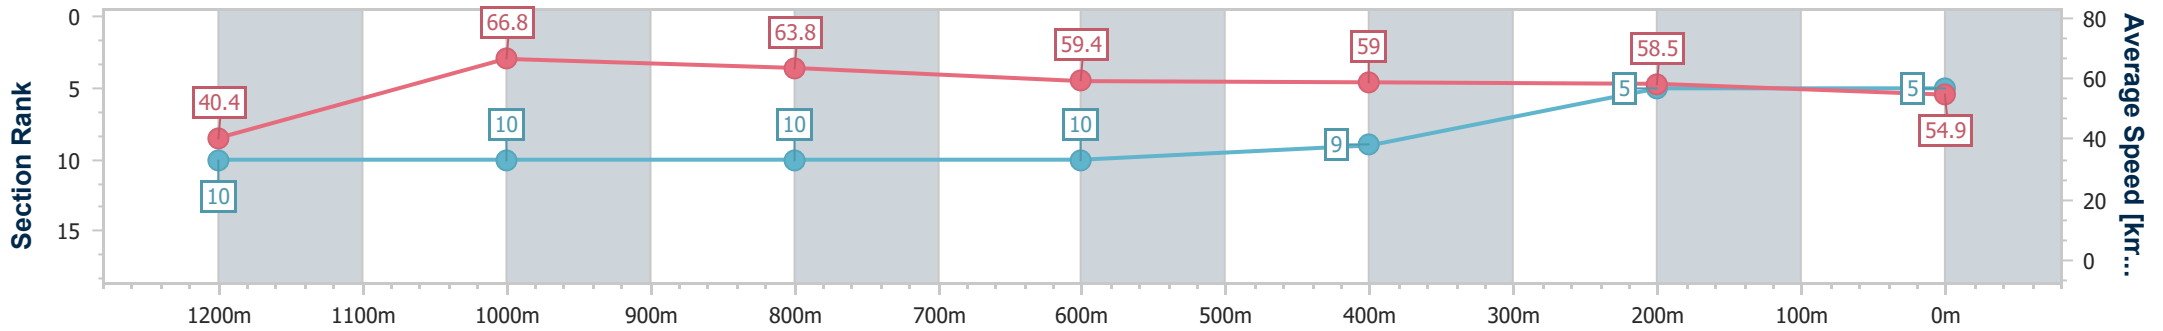

Toowoomba QLD Professional

Race 2: THE JESSE CALLAGHAN Class 1 Plate - 1300m

17 August 2024 - 17:50

Track Rating: Soft 5, Weather: Fine, Rail Position: +4m Entire

Section	Overall	1200m	1000m	800m	600m	400m	200m
Section Times	1:21.00 [5] (0:08.98)	1:12.02 [10] (0:10.77)	1:01.25 [10] (0:11.36)	0:49.89 [10] (0:12.18)	0:37.71 [10] (0:12.28)	0:25.43 [9] (0:12.29)	0:13.14 [5] (0:13.14)
Average Speed [km/h]	40.4	66.8	63.8	59.4	59.0	58.5	54.9
Top Speed [km/h]	64.0	68.4	66.9	61.0	61.9	60.3	57.5
Avg. Dist. to Rail [m]	5.8	0.5	1.3	1.8	1.4	0.5	1.7
Avg. Stride Freq. [Hz]	2.2	2.5	2.5	2.4	2.4	2.4	2.4
Avg. Stride Length [m]	5.1	7.3	7.2	6.8	6.8	6.7	6.4

- [] Ranking at each section and finish
- .-.- No data available at this section
- NA No data available

Horse/Jockey Name	Gleefilly
Final Rank	6
Fastest Section Time (Section)	0:08.60 (Overall)
Top Speed [km/h] (Section)	68.4 (1200m)
Race State	Finished