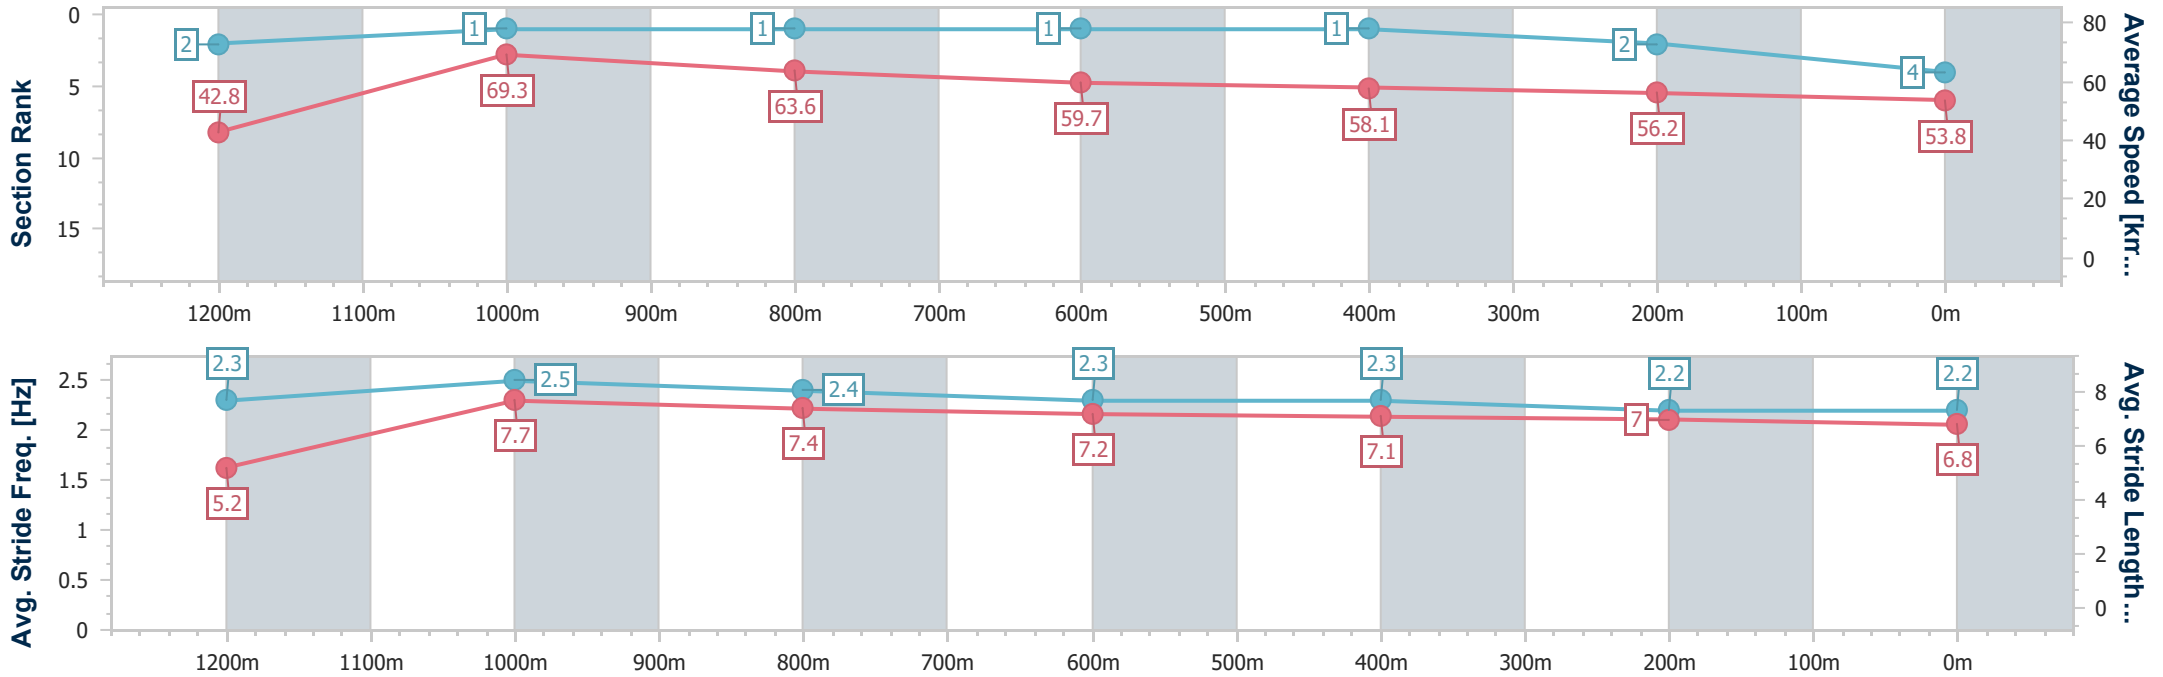

Horse/Jockey Name	West Cork
Final Rank	4
Fastest Section Time (Section)	0:08.37 (Overall)
Top Speed [km/h] (Section)	70.7 (1200m)
Race State	Finished

Toowoomba QLD Professional
Race 2: THE JESSE CALLAGHAN Class 1 Plate - 1300m
17 August 2024 - 17:50
Track Rating: Soft 5, Weather: Fine, Rail Position: +4m Entire

Section	Overall	1200m	1000m	800m	600m	400m	200m
Section Times	1:20.96 [4] (0:08.37)	1:12.59 [2] (0:10.43)	1:02.16 [1] (0:11.40)	0:50.76 [1] (0:12.16)	0:38.60 [1] (0:12.43)	0:26.17 [1] (0:12.82)	0:13.35 [2] (0:13.35)
Average Speed [km/h]	42.8	69.3	63.6	59.7	58.1	56.2	53.8
Top Speed [km/h]	68.5	70.7	66.4	60.6	59.8	57.3	55.7
Avg. Dist. to Rail [m]	2.9	0.9	2.3	2.3	0.8	0.6	1.2
Avg. Stride Freq. [Hz]	2.3	2.5	2.4	2.3	2.3	2.2	2.2
Avg. Stride Length [m]	5.2	7.7	7.4	7.2	7.1	7.0	6.8

- [ ] Ranking at each section and finish
- -.-.- No data available at this section
- NA No data available