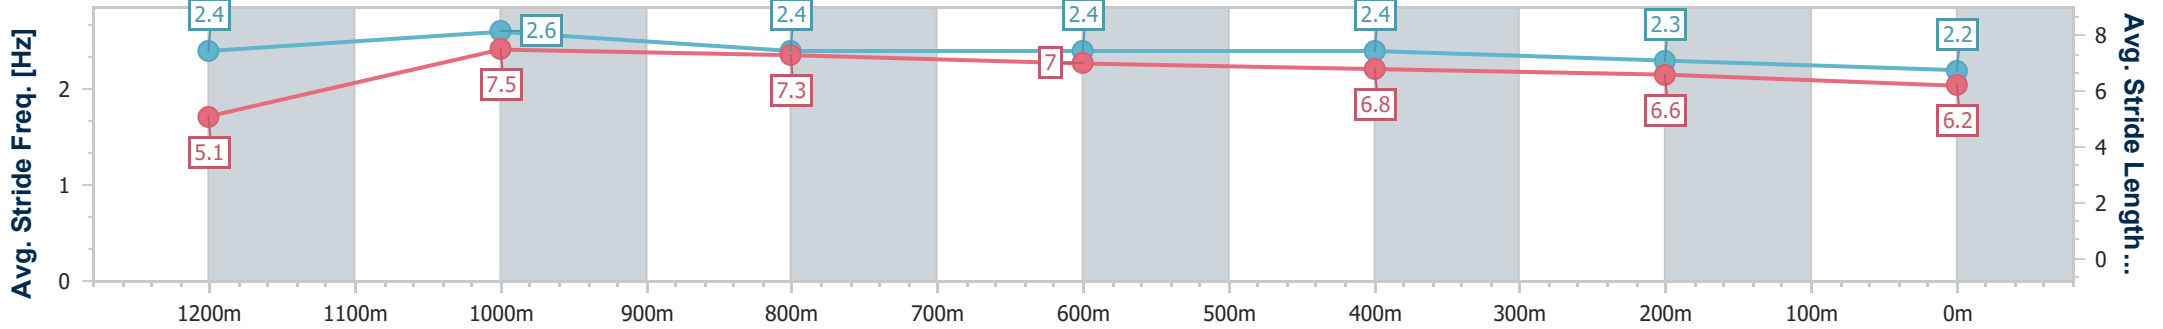

Toowoomba QLD Professional

Race 2: THE JESSE CALLAGHAN Class 1 Plate - 1300m

17 August 2024 - 17:50

Track Rating: Soft 5, Weather: Fine, Rail Position: +4m Entire

Section	Overall	1200m	1000m	800m	600m	400m	200m
Section Times	1:22.58 [9] (0:08.70)	1:13.88 [9] (0:10.79)	1:03.09 [9] (0:11.36)	0:51.73 [6] (0:12.04)	0:39.69 [7] (0:12.38)	0:27.31 [6] (0:13.24)	0:14.07 [10] (0:14.07)
Average Speed [km/h]	41.5	66.8	64.8	60.7	59.4	55.2	51.1
Top Speed [km/h]	65.9	68.7	66.4	62.8	61.1	57.2	53.0
Avg. Dist. to Rail [m]	10.9	6.5	5.7	5.3	3.9	4.6	5.2
Avg. Stride Freq. [Hz]	2.2	2.4	2.4	2.3	2.4	2.3	2.2
Avg. Stride Length [m]	5.3	7.7	7.4	7.2	7.0	6.7	6.5

- [] Ranking at each section and finish
- .-.- No data available at this section
- NA No data available

Horse/Jockey Name	Oneofthetwelve
Final Rank	10
Fastest Section Time (Section)	0:08.48 (Overall)
Top Speed [km/h] (Section)	70.8 (1200m)
Race State	Finished

Toowoomba QLD Professional
 Race 2: THE JESSE CALLAGHAN Class 1 Plate - 1300m
 17 August 2024 - 17:50
 Track Rating: Soft 5, Weather: Fine, Rail Position: +4m Entire

Section	Overall	1200m	1000m	800m	600m	400m	200m
Section Times	1:22.90 [10] (0:08.48)	1:14.42 [4] (0:10.56)	1:03.86 [3] (0:11.38)	0:52.48 [2] (0:12.21)	0:40.27 [3] (0:12.46)	0:27.81 [3] (0:13.29)	0:14.52 [8] (0:14.52)
Average Speed [km/h]	42.4	68.5	63.5	59.4	58.2	54.7	49.5
Top Speed [km/h]	67.1	70.8	65.6	60.7	60.0	55.6	53.6
Avg. Dist. to Rail [m]	8.9	2.8	1.2	1.7	1.4	2.5	1.4
Avg. Stride Freq. [Hz]	2.4	2.6	2.4	2.4	2.4	2.3	2.2
Avg. Stride Length [m]	5.1	7.5	7.3	7.0	6.8	6.6	6.2

- [] Ranking at each section and finish
- .-.- No data available at this section
- NA No data available