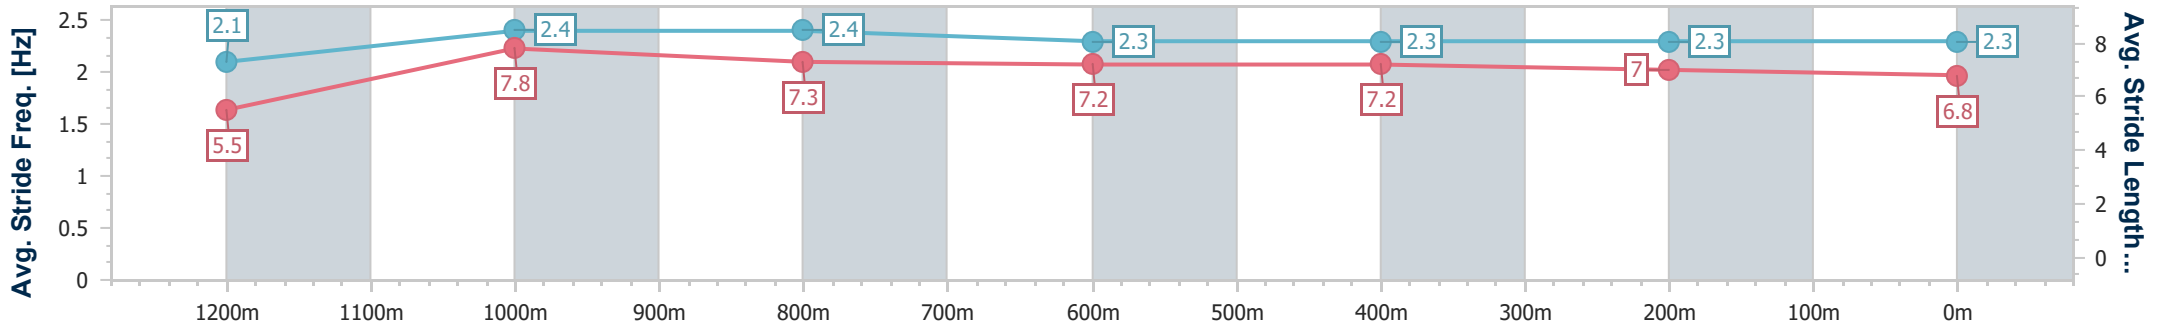

Toowoomba QLD Professional

Race 2: THE JESSE CALLAGHAN Class 1 Plate - 1300m

17 August 2024 - 17:50

Track Rating: Soft 5, Weather: Fine, Rail Position: +4m Entire

Section	Overall	1200m	1000m	800m	600m	400m	200m
Section Times	1:20.40 [1] (0:08.46)	1:11.94 [3] (0:10.86)	1:01.08 [6] (0:11.54)	0:49.54 [7] (0:11.92)	0:37.62 [5] (0:12.34)	0:25.28 [4] (0:12.59)	0:12.69 [4]
Average Speed [km/h]	42.7	66.3	62.5	60.6	58.7	57.3	56.6
Top Speed [km/h]	63.9	67.8	65.9	61.3	59.6	59.7	57.6
Avg. Dist. to Rail [m]	2.0	1.1	1.8	0.5	1.0	0.3	0.5
Avg. Stride Freq. [Hz]	2.1	2.4	2.4	2.3	2.3	2.3	2.3
Avg. Stride Length [m]	5.5	7.8	7.3	7.2	7.2	7.0	6.8