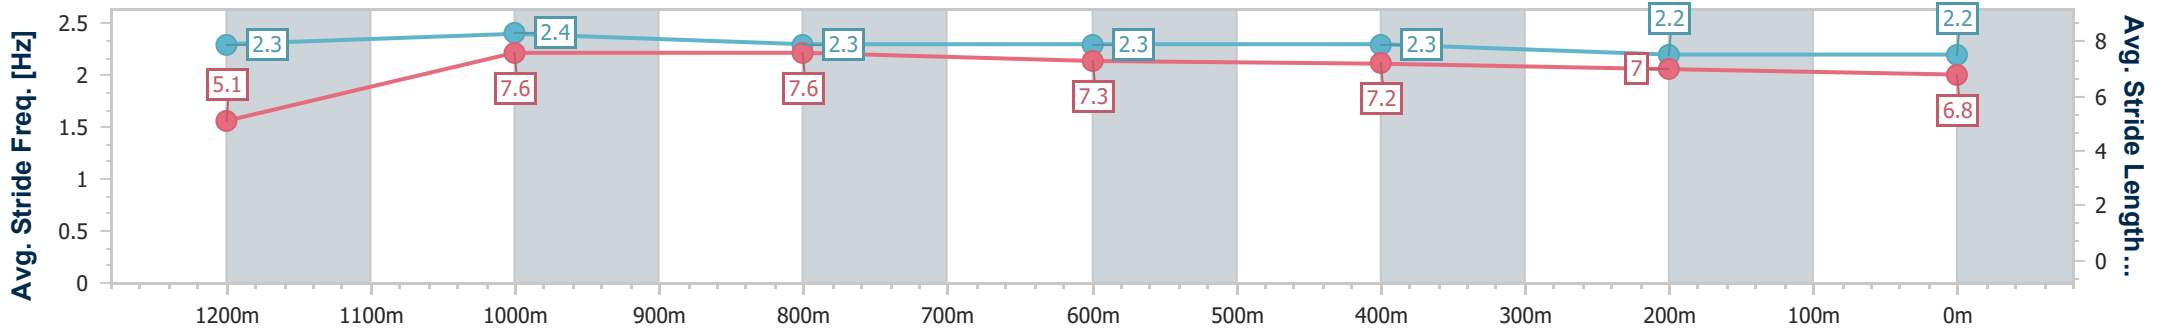

Toowoomba QLD Professional

Race 2: THE JESSE CALLAGHAN Class 1 Plate - 1300m

17 August 2024 - 17:50

Track Rating: Soft 5, Weather: Fine, Rail Position: +4m Entire

Section	Overall	1200m	1000m	800m	600m	400m	200m
Section Times	1:21.21 [6] (0:08.60)	1:12.61 [8] (0:10.82)	1:01.79 [8] (0:11.45)	0:50.34 [8] (0:12.11)	0:38.23 [8] (0:12.45)	0:25.78 [8] (0:12.74)	0:13.04 [7] (0:13.04)
Average Speed [km/h]	41.8	66.6	63.4	59.9	58.4	56.6	55.1
Top Speed [km/h]	63.9	68.4	66.6	62.1	60.6	58.6	56.7
Avg. Dist. to Rail [m]	4.3	2.1	2.3	2.3	1.8	0.5	0.9
Avg. Stride Freq. [Hz]	2.3	2.4	2.3	2.3	2.3	2.2	2.2
Avg. Stride Length [m]	5.1	7.6	7.6	7.3	7.2	7.0	6.8