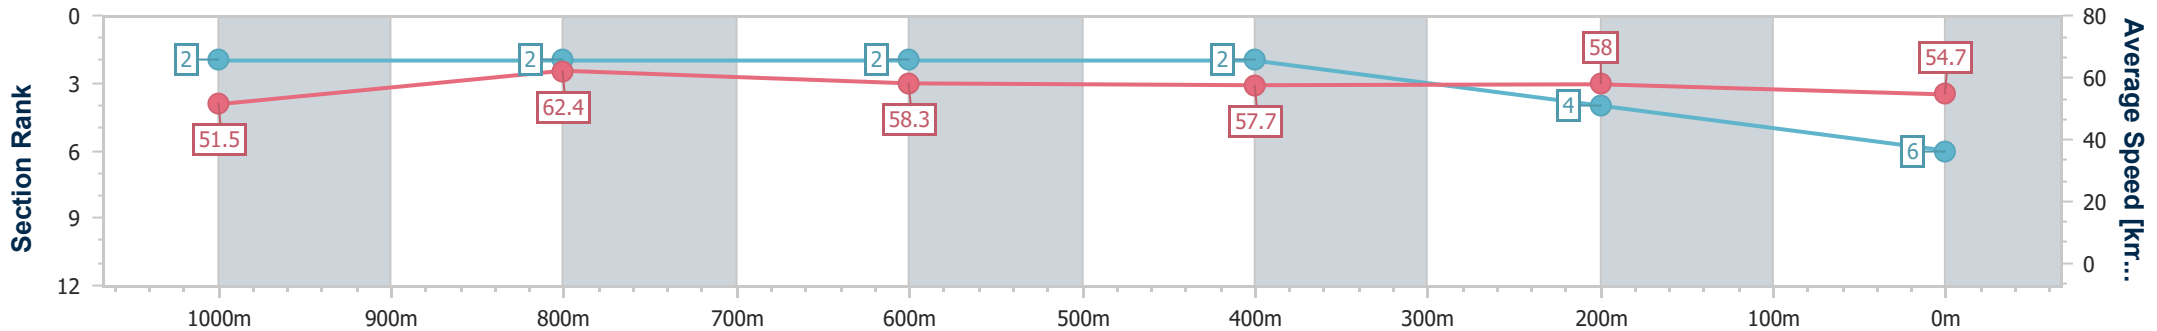

Horse/Jockey Name	Boysarebackintown
Final Rank	6
Fastest Section Time (Section)	0:11.65 (1000m)
Top Speed [km/h] (Section)	66.0 (Overall)
Race State	Finished

Toowoomba QLD Professional
Race 6: EMPIRE OF JAPAN QTIS Three-Year-Old Maiden Plate - 1200m

17 August 2024 - 20:10

Track Rating: Soft 5, Weather: Fine, Rail Position: +4m Entire

Section	Overall	1000m	800m	600m	400m	200m
Section Times	1:16.40 [6] (0:14.04)	1:02.36 [2] (0:11.65)	0:50.71 [2] (0:12.46)	0:38.25 [2] (0:12.61)	0:25.64 [2] (0:12.53)	0:13.11 [4] (0:13.11)
Average Speed [km/h]	51.5	62.4	58.3	57.7	58.0	54.7
Top Speed [km/h]	66.0	65.8	59.3	58.8	58.9	56.6
Avg. Dist. to Rail [m]	6.4	3.2	2.6	2.2	2.4	2.5
Avg. Stride Freq. [Hz]	2.4	2.4	2.3	2.3	2.4	2.3
Avg. Stride Length [m]	5.9	7.3	7.0	6.9	6.9	6.7

- [ ] Ranking at each section and finish
- -.-.- No data available at this section
- NA No data available