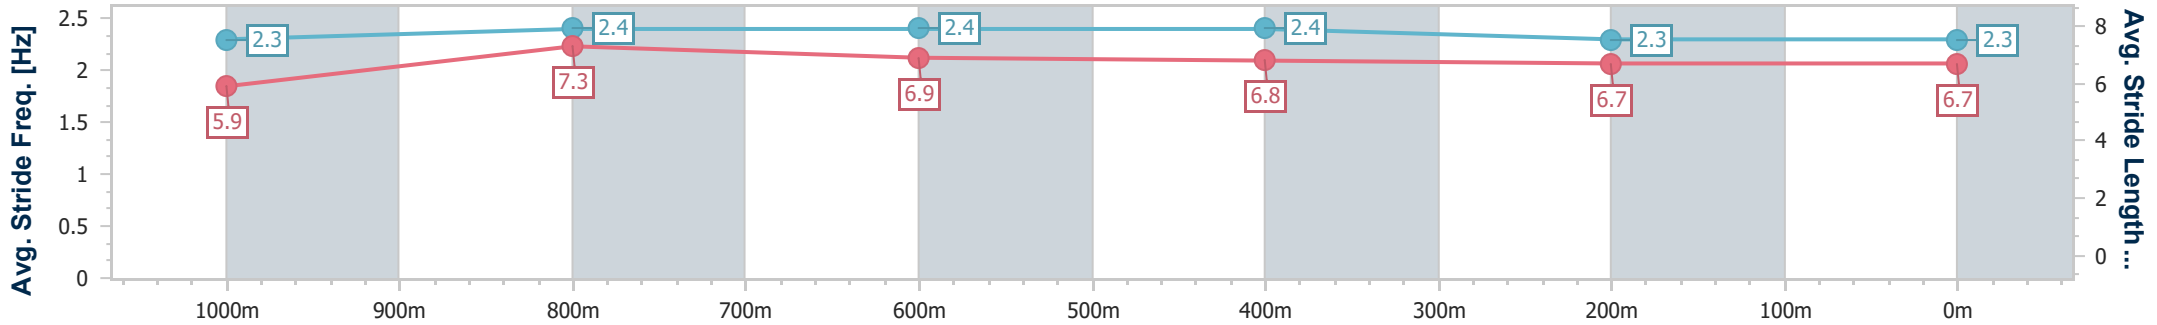

Horse/Jockey Name	Marseille
Final Rank	7
Fastest Section Time (Section)	0:11.58 (1000m)
Top Speed [km/h] (Section)	64.9 (Overall)
Race State	Finished

Toowoomba QLD Professional
Race 6: EMPIRE OF JAPAN QTIS Three-Year-Old Maiden Plate - 1200m

17 August 2024 - 20:10

Track Rating: Soft 5, Weather: Fine, Rail Position: +4m Entire

Section	Overall	1000m	800m	600m	400m	200m
Section Times	1:16.81 [7] (0:14.69)	1:02.12 [6] (0:11.58)	0:50.54 [6] (0:12.32)	0:38.22 [6] (0:12.62)	0:25.60 [6] (0:12.71)	0:12.89 [6] (0:12.89)
Average Speed [km/h]	49.0	62.2	58.3	57.5	56.9	55.8
Top Speed [km/h]	64.9	63.3	60.7	59.0	57.8	58.3
Avg. Dist. to Rail [m]	2.7	0.3	0.4	1.6	0.8	2.1
Avg. Stride Freq. [Hz]	2.3	2.4	2.4	2.4	2.3	2.3
Avg. Stride Length [m]	5.9	7.3	6.9	6.8	6.7	6.7

- [ ] Ranking at each section and finish
- -.-.- No data available at this section
- NA No data available