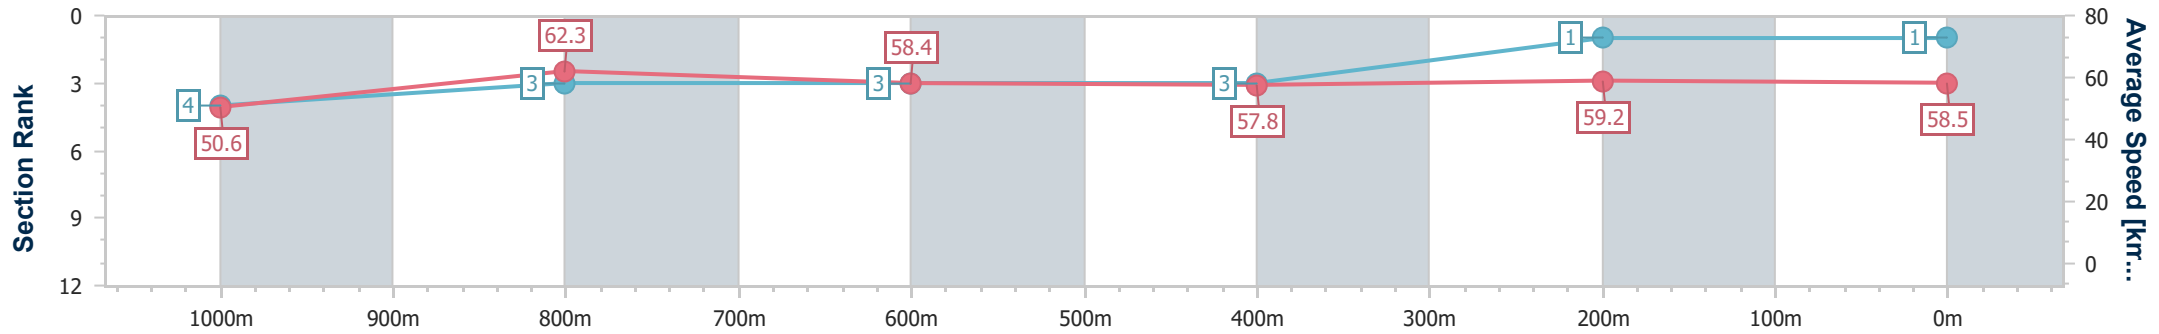

17 August 2024 - 20:10

Track Rating: Soft 5, Weather: Fine, Rail Position: +4m Entire

Section	Overall	1000m	800m	600m	400m	200m
Section Times	1:15.36 [1] (0:14.24)	1:01.12 [4] (0:11.59)	0:49.53 [3] (0:12.41)	0:37.12 [3] (0:12.61)	0:24.51 [3] (0:12.19)	0:12.32 [1] (0:12.32)
Average Speed [km/h]	50.6	62.3	58.4	57.8	59.2	58.5
Top Speed [km/h]	65.8	64.3	59.8	59.0	60.1	60.4
Avg. Dist. to Rail [m]	2.6	2.2	1.9	1.6	0.5	0.7
Avg. Stride Freq. [Hz]	2.4	2.4	2.3	2.3	2.3	2.3
Avg. Stride Length [m]	5.9	7.3	7.1	7.0	7.0	7.0