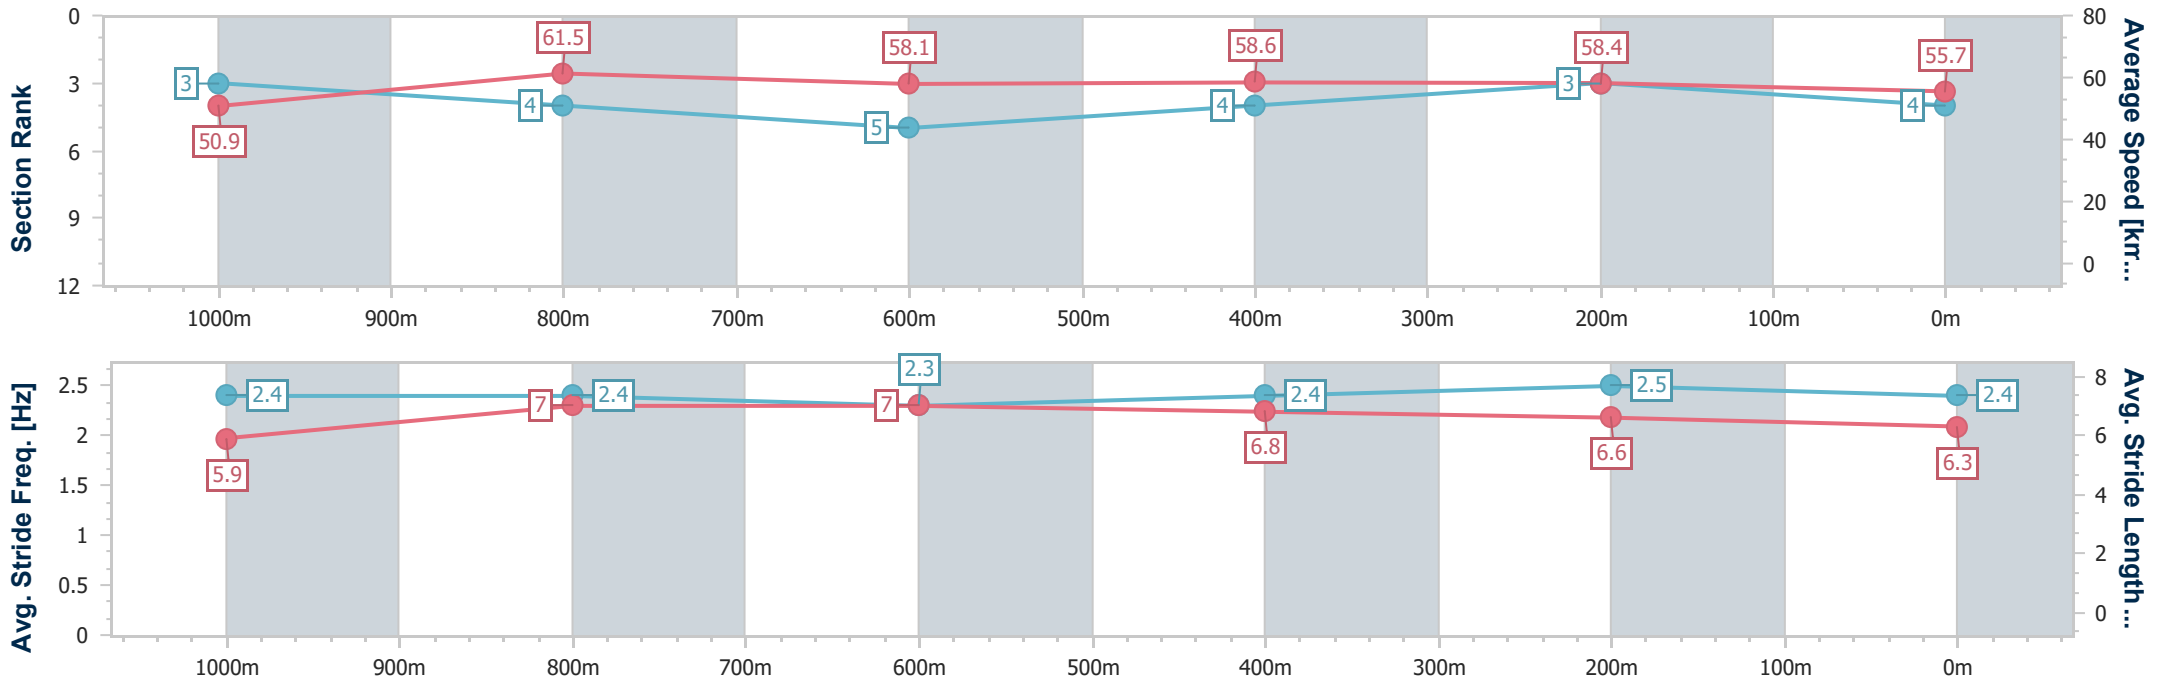

Horse/Jockey Name	Tarifa
Final Rank	4
Fastest Section Time (Section)	0:11.81 (1000m)
Top Speed [km/h] (Section)	65.8 (Overall)
Race State	Finished

Toowoomba QLD Professional
Race 6: EMPIRE OF JAPAN QTIS Three-Year-Old Maiden Plate - 1200m

17 August 2024 - 20:10

Track Rating: Soft 5, Weather: Fine, Rail Position: +4m Entire

Section	Overall	1000m	800m	600m	400m	200m
Section Times	1:16.19 [4] (0:14.16)	1:02.03 [3] (0:11.81)	0:50.22 [4] (0:12.47)	0:37.75 [5] (0:12.44)	0:25.31 [4] (0:12.34)	0:12.97 [3] (0:12.97)
Average Speed [km/h]	50.9	61.5	58.1	58.6	58.4	55.7
Top Speed [km/h]	65.8	63.0	59.4	59.7	60.1	57.2
Avg. Dist. to Rail [m]	3.4	2.4	1.9	2.3	1.6	3.3
Avg. Stride Freq. [Hz]	2.4	2.4	2.3	2.4	2.5	2.4
Avg. Stride Length [m]	5.9	7.0	7.0	6.8	6.6	6.3

- [ ] Ranking at each section and finish
- -.-.- No data available at this section
- NA No data available