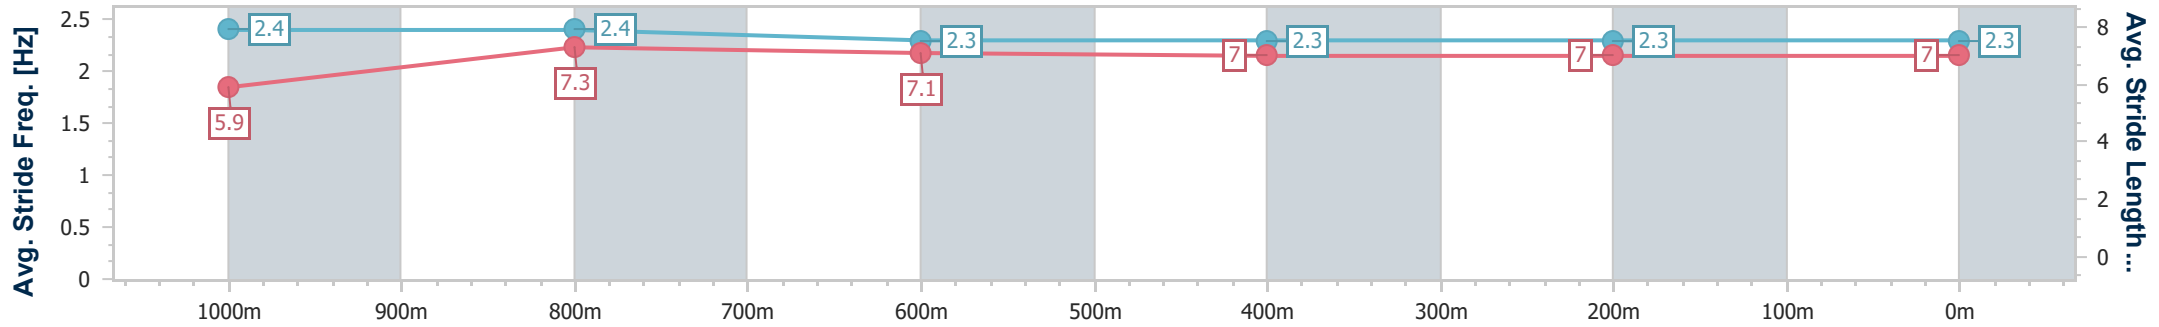

17 August 2024 - 20:10

Track Rating: Soft 5, Weather: Fine, Rail Position: +4m Entire

Section	Overall	1000m	800m	600m	400m	200m
Section Times	1:15.36 [1] (0:14.24)	1:01.12 [4] (0:11.59)	0:49.53 [3] (0:12.41)	0:37.12 [3] (0:12.61)	0:24.51 [3] (0:12.19)	0:12.32 [1] (0:12.32)
Average Speed [km/h]	50.6	62.3	58.4	57.8	59.2	58.5
Top Speed [km/h]	65.8	64.3	59.8	59.0	60.1	60.4
Avg. Dist. to Rail [m]	2.6	2.2	1.9	1.6	0.5	0.7
Avg. Stride Freq. [Hz]	2.4	2.4	2.3	2.3	2.3	2.3
Avg. Stride Length [m]	5.9	7.3	7.1	7.0	7.0	7.0