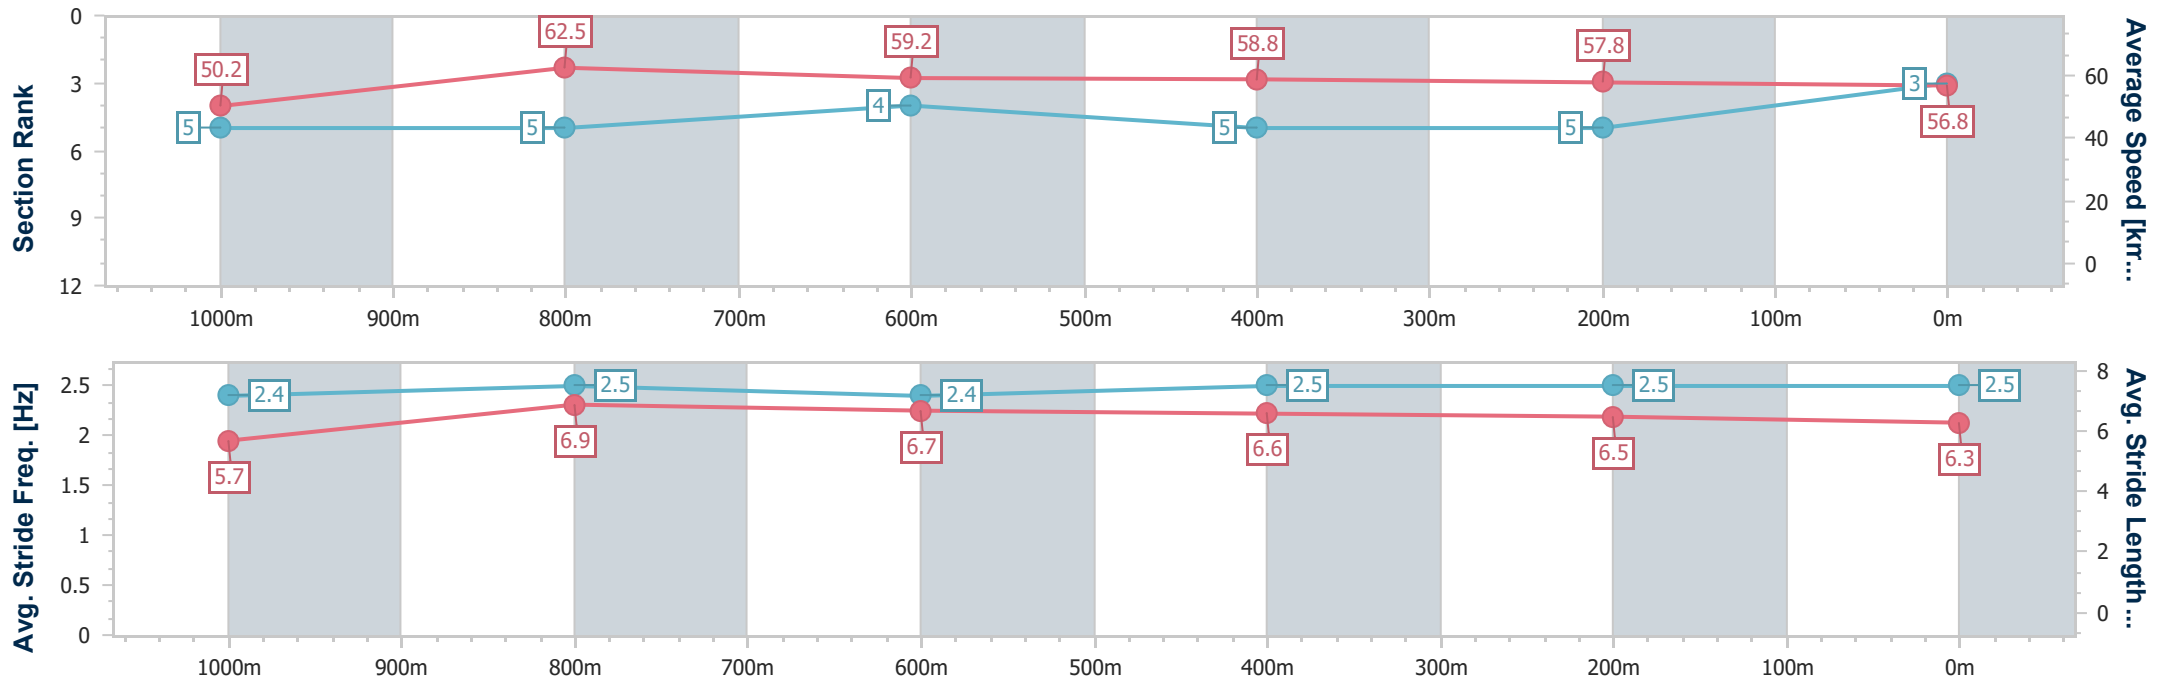

Horse/Jockey Name	Propose
Final Rank	3
Fastest Section Time (Section)	0:11.67 (1000m)
Top Speed [km/h] (Section)	65.3 (Overall)
Race State	Finished

Toowoomba QLD Professional
Race 6: EMPIRE OF JAPAN QTIS Three-Year-Old Maiden Plate - 1200m

17 August 2024 - 20:10

Track Rating: Soft 5, Weather: Fine, Rail Position: +4m Entire

Section	Overall	1000m	800m	600m	400m	200m
Section Times	1:16.13 [3] (0:14.38)	1:01.75 [5] (0:11.67)	0:50.08 [5] (0:12.38)	0:37.70 [4] (0:12.49)	0:25.21 [5] (0:12.56)	0:12.65 [5] (0:12.65)
Average Speed [km/h]	50.2	62.5	59.2	58.8	57.8	56.8
Top Speed [km/h]	65.3	65.2	60.9	60.3	58.8	58.4
Avg. Dist. to Rail [m]	5.4	3.9	5.2	4.1	2.8	7.4
Avg. Stride Freq. [Hz]	2.4	2.5	2.4	2.5	2.5	2.5
Avg. Stride Length [m]	5.7	6.9	6.7	6.6	6.5	6.3

- [ ] Ranking at each section and finish
- -.-.- No data available at this section
- NA No data available