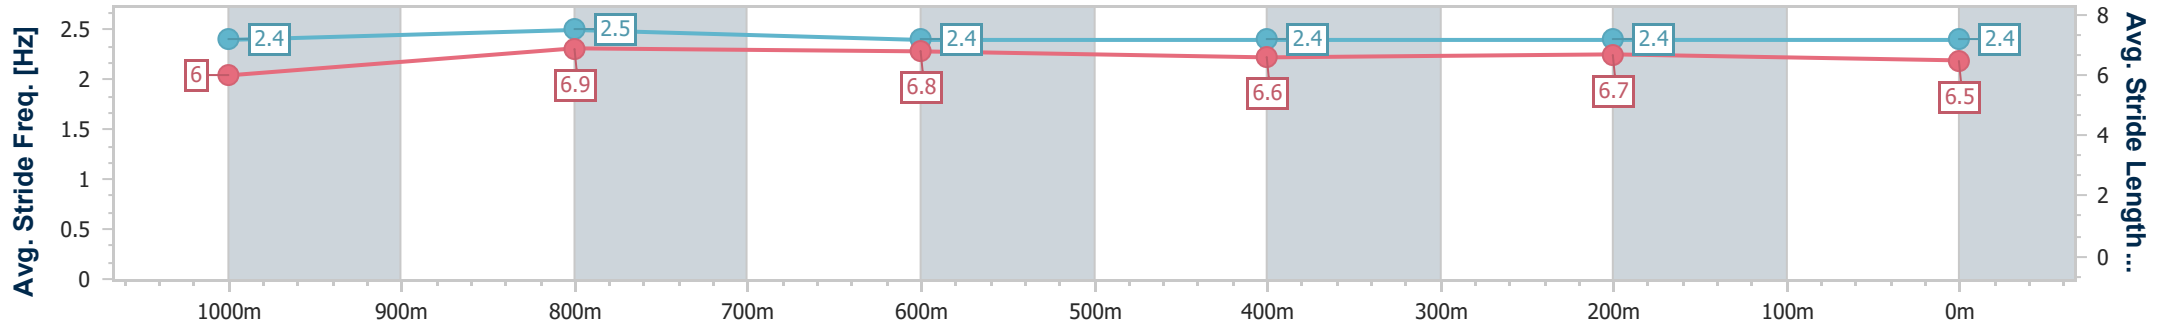

Horse/Jockey Name	Sowilo Siren
Final Rank	2
Fastest Section Time (Section)	0:11.60 (1000m)
Top Speed [km/h] (Section)	65.5 (1000m)
Race State	Finished

Toowoomba QLD Professional
Race 6: EMPIRE OF JAPAN QTIS Three-Year-Old Maiden Plate - 1200m

17 August 2024 - 20:10

Track Rating: Soft 5, Weather: Fine, Rail Position: +4m Entire

Section	Overall	1000m	800m	600m	400m	200m
Section Times	1:16.08 [2] (0:13.97)	1:02.11 [1] (0:11.60)	0:50.51 [1] (0:12.48)	0:38.03 [1] (0:12.64)	0:25.39 [1] (0:12.45)	0:12.94 [2] (0:12.94)
Average Speed [km/h]	51.6	62.2	58.0	57.2	57.7	55.4
Top Speed [km/h]	65.5	65.5	59.7	58.6	59.1	58.1
Avg. Dist. to Rail [m]	6.3	1.8	1.5	0.4	0.3	0.4
Avg. Stride Freq. [Hz]	2.4	2.5	2.4	2.4	2.4	2.4
Avg. Stride Length [m]	6.0	6.9	6.8	6.6	6.7	6.5

- [ ] Ranking at each section and finish
- -.-.- No data available at this section
- NA No data available