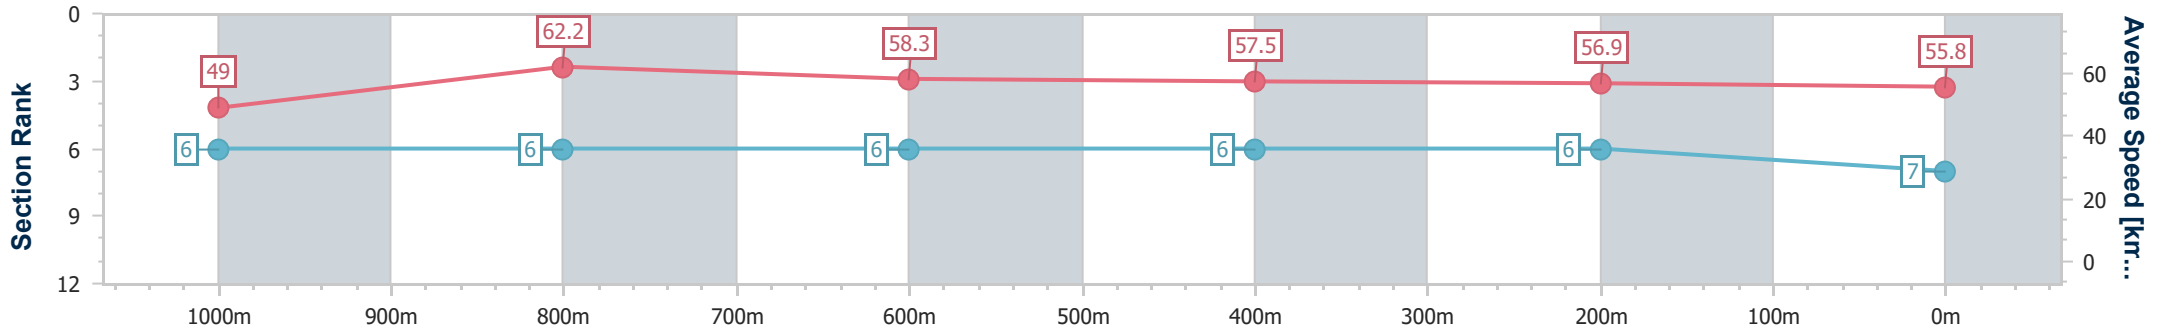

Horse/Jockey Name	Marseille
Final Rank	7
Fastest Section Time (Section)	0:11.58 (1000m)
Top Speed [km/h] (Section)	64.9 (Overall)
Race State	Finished

Toowoomba QLD Professional
Race 6: EMPIRE OF JAPAN QTIS Three-Year-Old Maiden Plate - 1200m

17 August 2024 - 20:10

Track Rating: Soft 5, Weather: Fine, Rail Position: +4m Entire

Section	Overall	1000m	800m	600m	400m	200m
Section Times	1:16.81 [7] (0:14.69)	1:02.12 [6] (0:11.58)	0:50.54 [6] (0:12.32)	0:38.22 [6] (0:12.62)	0:25.60 [6] (0:12.71)	0:12.89 [6] (0:12.89)
Average Speed [km/h]	49.0	62.2	58.3	57.5	56.9	55.8
Top Speed [km/h]	64.9	63.3	60.7	59.0	57.8	58.3
Avg. Dist. to Rail [m]	2.7	0.3	0.4	1.6	0.8	2.1
Avg. Stride Freq. [Hz]	2.3	2.4	2.4	2.4	2.3	2.3
Avg. Stride Length [m]	5.9	7.3	6.9	6.8	6.7	6.7

- [ ] Ranking at each section and finish
- -.-.- No data available at this section
- NA No data available