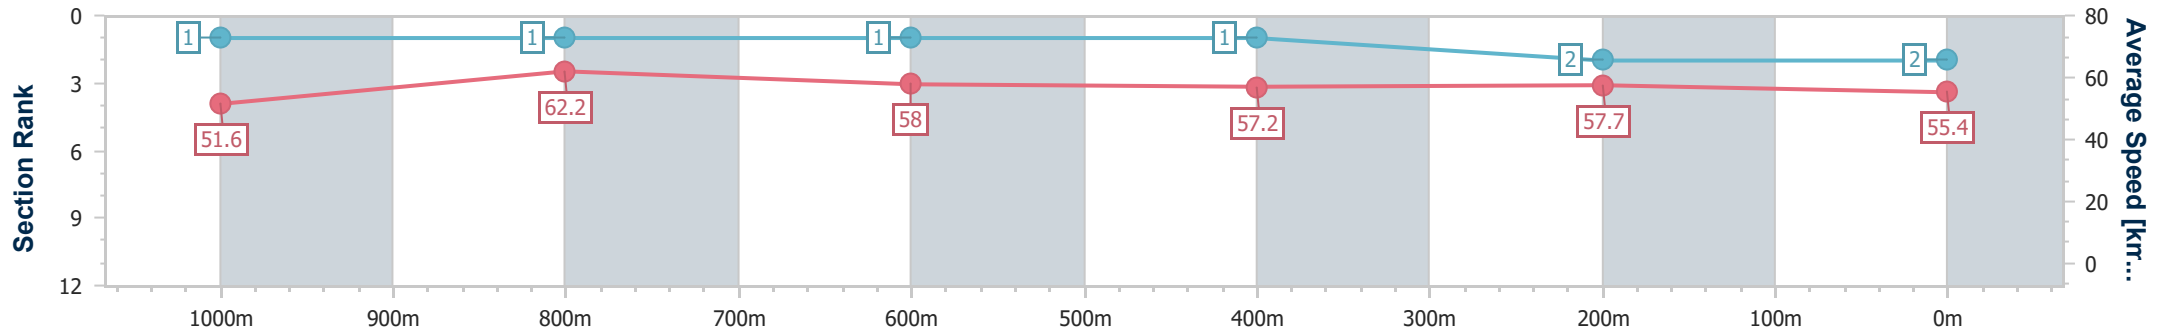

Horse/Jockey Name	Sowilo Siren
Final Rank	2
Fastest Section Time (Section)	0:11.60 (1000m)
Top Speed [km/h] (Section)	65.5 (1000m)
Race State	Finished

Toowoomba QLD Professional
Race 6: EMPIRE OF JAPAN QTIS Three-Year-Old Maiden Plate - 1200m

17 August 2024 - 20:10

Track Rating: Soft 5, Weather: Fine, Rail Position: +4m Entire

Section	Overall	1000m	800m	600m	400m	200m
Section Times	1:16.08 [2] (0:13.97)	1:02.11 [1] (0:11.60)	0:50.51 [1] (0:12.48)	0:38.03 [1] (0:12.64)	0:25.39 [1] (0:12.45)	0:12.94 [2] (0:12.94)
Average Speed [km/h]	51.6	62.2	58.0	57.2	57.7	55.4
Top Speed [km/h]	65.5	65.5	59.7	58.6	59.1	58.1
Avg. Dist. to Rail [m]	6.3	1.8	1.5	0.4	0.3	0.4
Avg. Stride Freq. [Hz]	2.4	2.5	2.4	2.4	2.4	2.4
Avg. Stride Length [m]	6.0	6.9	6.8	6.6	6.7	6.5

- [ ] Ranking at each section and finish
- -.-.- No data available at this section
- NA No data available