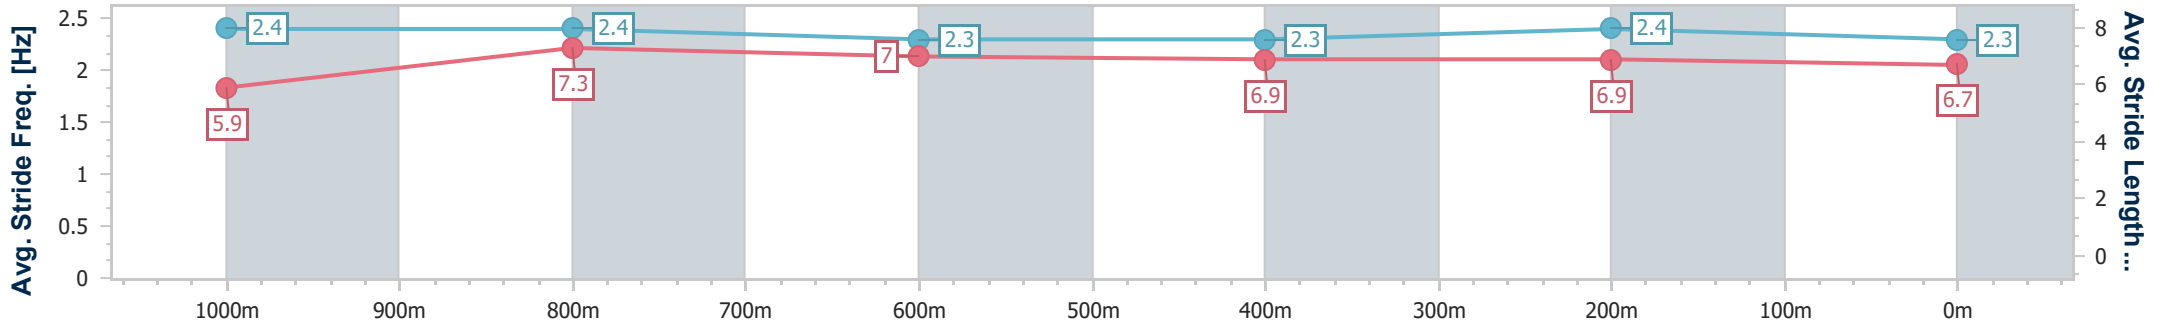

Horse/Jockey Name	Boysarebackintown
Final Rank	6
Fastest Section Time (Section)	0:11.65 (1000m)
Top Speed [km/h] (Section)	66.0 (Overall)
Race State	Finished

Toowoomba QLD Professional
Race 6: EMPIRE OF JAPAN QTIS Three-Year-Old Maiden Plate - 1200m

17 August 2024 - 20:10

Track Rating: Soft 5, Weather: Fine, Rail Position: +4m Entire

Section	Overall	1000m	800m	600m	400m	200m
Section Times	1:16.40 [6] (0:14.04)	1:02.36 [2] (0:11.65)	0:50.71 [2] (0:12.46)	0:38.25 [2] (0:12.61)	0:25.64 [2] (0:12.53)	0:13.11 [4] (0:13.11)
Average Speed [km/h]	51.5	62.4	58.3	57.7	58.0	54.7
Top Speed [km/h]	66.0	65.8	59.3	58.8	58.9	56.6
Avg. Dist. to Rail [m]	6.4	3.2	2.6	2.2	2.4	2.5
Avg. Stride Freq. [Hz]	2.4	2.4	2.3	2.3	2.4	2.3
Avg. Stride Length [m]	5.9	7.3	7.0	6.9	6.9	6.7

- [ ] Ranking at each section and finish
- -.-.- No data available at this section
- NA No data available