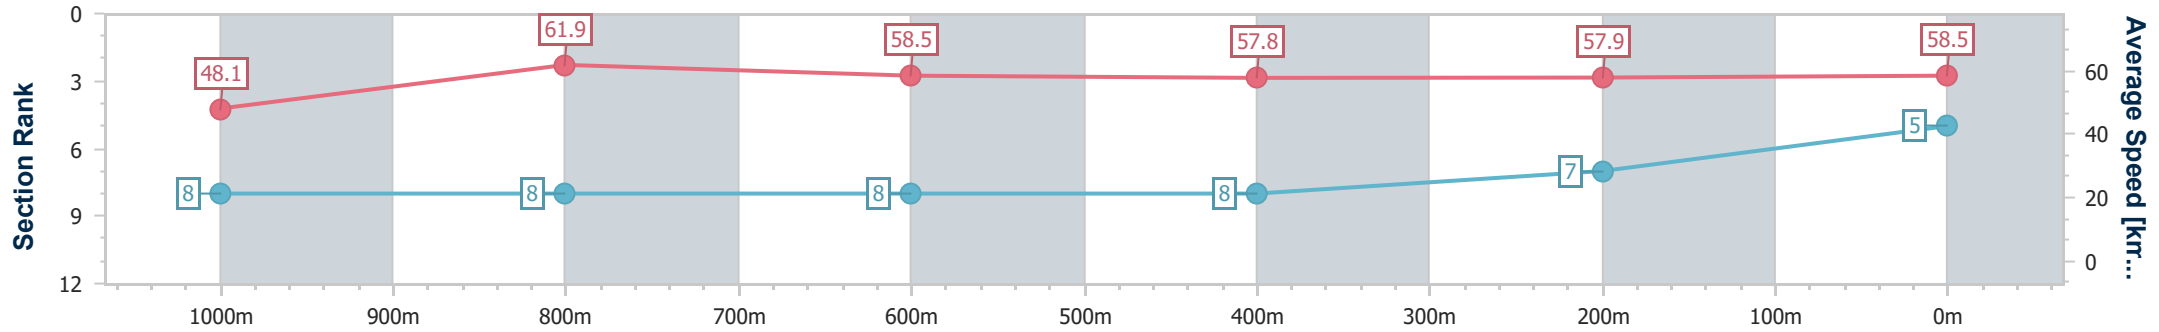

Horse/Jockey Name	Just Want You Back
Final Rank	5
Fastest Section Time (Section)	0:11.71 (1000m)
Top Speed [km/h] (Section)	64.0 (Overall)
Race State	Finished

Toowoomba QLD Professional
Race 6: EMPIRE OF JAPAN QTIS Three-Year-Old Maiden Plate - 1200m

17 August 2024 - 20:10

Track Rating: Soft 5, Weather: Fine, Rail Position: +4m Entire

Section	Overall	1000m	800m	600m	400m	200m
Section Times	1:16.29 [5] (0:14.99)	1:01.30 [8] (0:11.71)	0:49.59 [8] (0:12.34)	0:37.25 [8] (0:12.55)	0:24.70 [8] (0:12.44)	0:12.26 [7] (0:12.26)
Average Speed [km/h]	48.1	61.9	58.5	57.8	57.9	58.5
Top Speed [km/h]	64.0	63.8	61.1	58.7	59.5	59.5
Avg. Dist. to Rail [m]	2.6	1.9	1.3	1.1	0.2	0.4
Avg. Stride Freq. [Hz]	2.3	2.4	2.3	2.3	2.3	2.3
Avg. Stride Length [m]	5.9	7.2	7.0	7.0	7.0	7.0

- [ ] Ranking at each section and finish
- -.-.- No data available at this section
- NA No data available