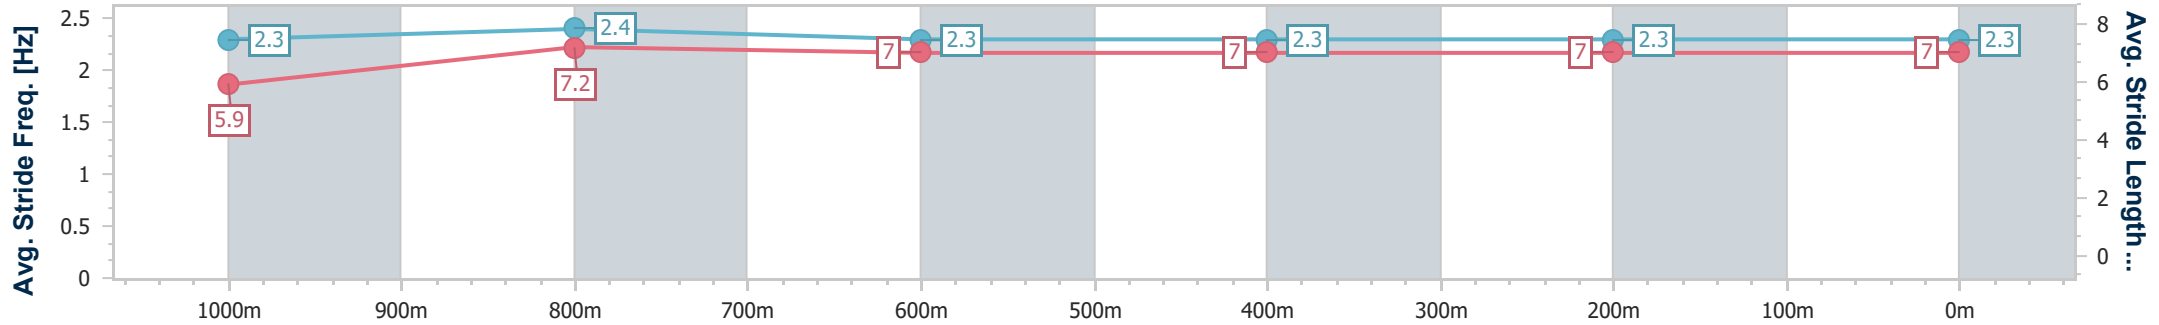

Horse/Jockey Name	Just Want You Back
Final Rank	5
Fastest Section Time (Section)	0:11.71 (1000m)
Top Speed [km/h] (Section)	64.0 (Overall)
Race State	Finished

Toowoomba QLD Professional
Race 6: EMPIRE OF JAPAN QTIS Three-Year-Old Maiden Plate - 1200m

17 August 2024 - 20:10

Track Rating: Soft 5, Weather: Fine, Rail Position: +4m Entire

Section	Overall	1000m	800m	600m	400m	200m
Section Times	1:16.29 [5] (0:14.99)	1:01.30 [8] (0:11.71)	0:49.59 [8] (0:12.34)	0:37.25 [8] (0:12.55)	0:24.70 [8] (0:12.44)	0:12.26 [7] (0:12.26)
Average Speed [km/h]	48.1	61.9	58.5	57.8	57.9	58.5
Top Speed [km/h]	64.0	63.8	61.1	58.7	59.5	59.5
Avg. Dist. to Rail [m]	2.6	1.9	1.3	1.1	0.2	0.4
Avg. Stride Freq. [Hz]	2.3	2.4	2.3	2.3	2.3	2.3
Avg. Stride Length [m]	5.9	7.2	7.0	7.0	7.0	7.0

- [ ] Ranking at each section and finish
- -.-.- No data available at this section
- NA No data available