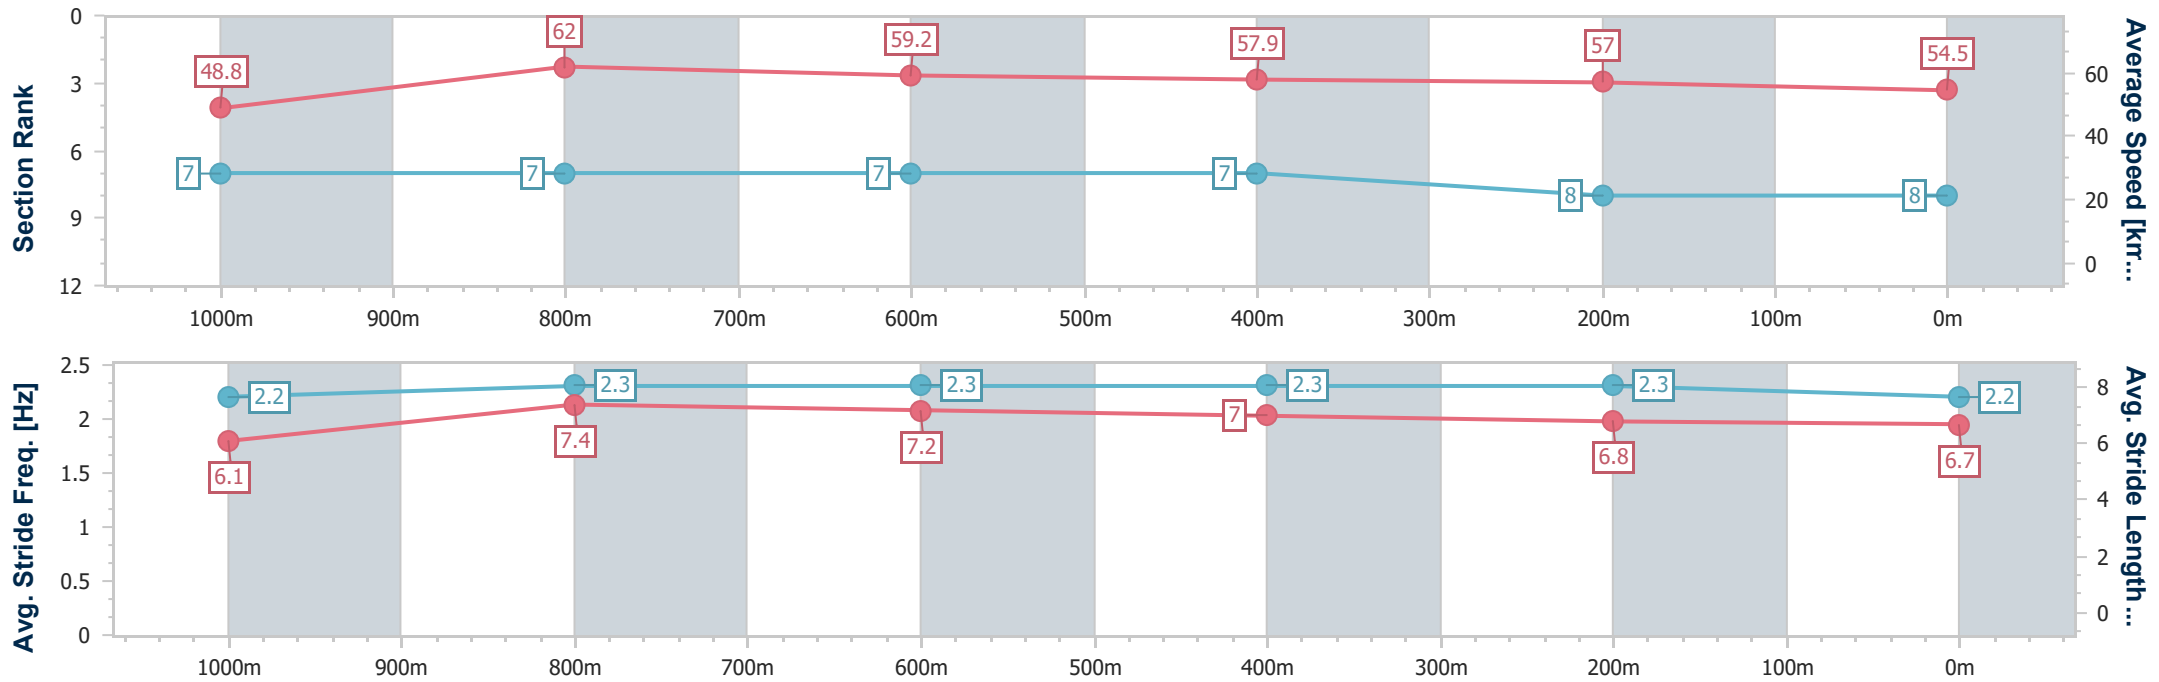

- [ ] Ranking at each section and finish
- .-.- No data available at this section
- NA No data available

Horse/Jockey Name	Mishani Brazilian
Final Rank	8
Fastest Section Time (Section)	0:11.73 (1000m)
Top Speed [km/h] (Section)	63.7 (1000m)
Race State	Finished

Toowoomba QLD Professional  
Race 6: EMPIRE OF JAPAN QTIS Three-Year-Old Maiden Plate - 1200m

17 August 2024 - 20:10

Track Rating: Soft 5, Weather: Fine, Rail Position: +4m Entire

Section	Overall	1000m	800m	600m	400m	200m
Section Times	1:17.25 [8] (0:14.74)	1:02.51 [7] (0:11.73)	0:50.78 [7] (0:12.26)	0:38.52 [7] (0:12.63)	0:25.89 [7] (0:12.70)	0:13.19 [8] (0:13.19)
Average Speed [km/h]	48.8	62.0	59.2	57.9	57.0	54.5
Top Speed [km/h]	63.4	63.7	61.7	59.5	57.7	57.0
Avg. Dist. to Rail [m]	5.9	2.8	2.8	2.4	1.8	2.6
Avg. Stride Freq. [Hz]	2.2	2.3	2.3	2.3	2.3	2.2
Avg. Stride Length [m]	6.1	7.4	7.2	7.0	6.8	6.7

- [ ] Ranking at each section and finish
- .-.- No data available at this section
- NA No data available