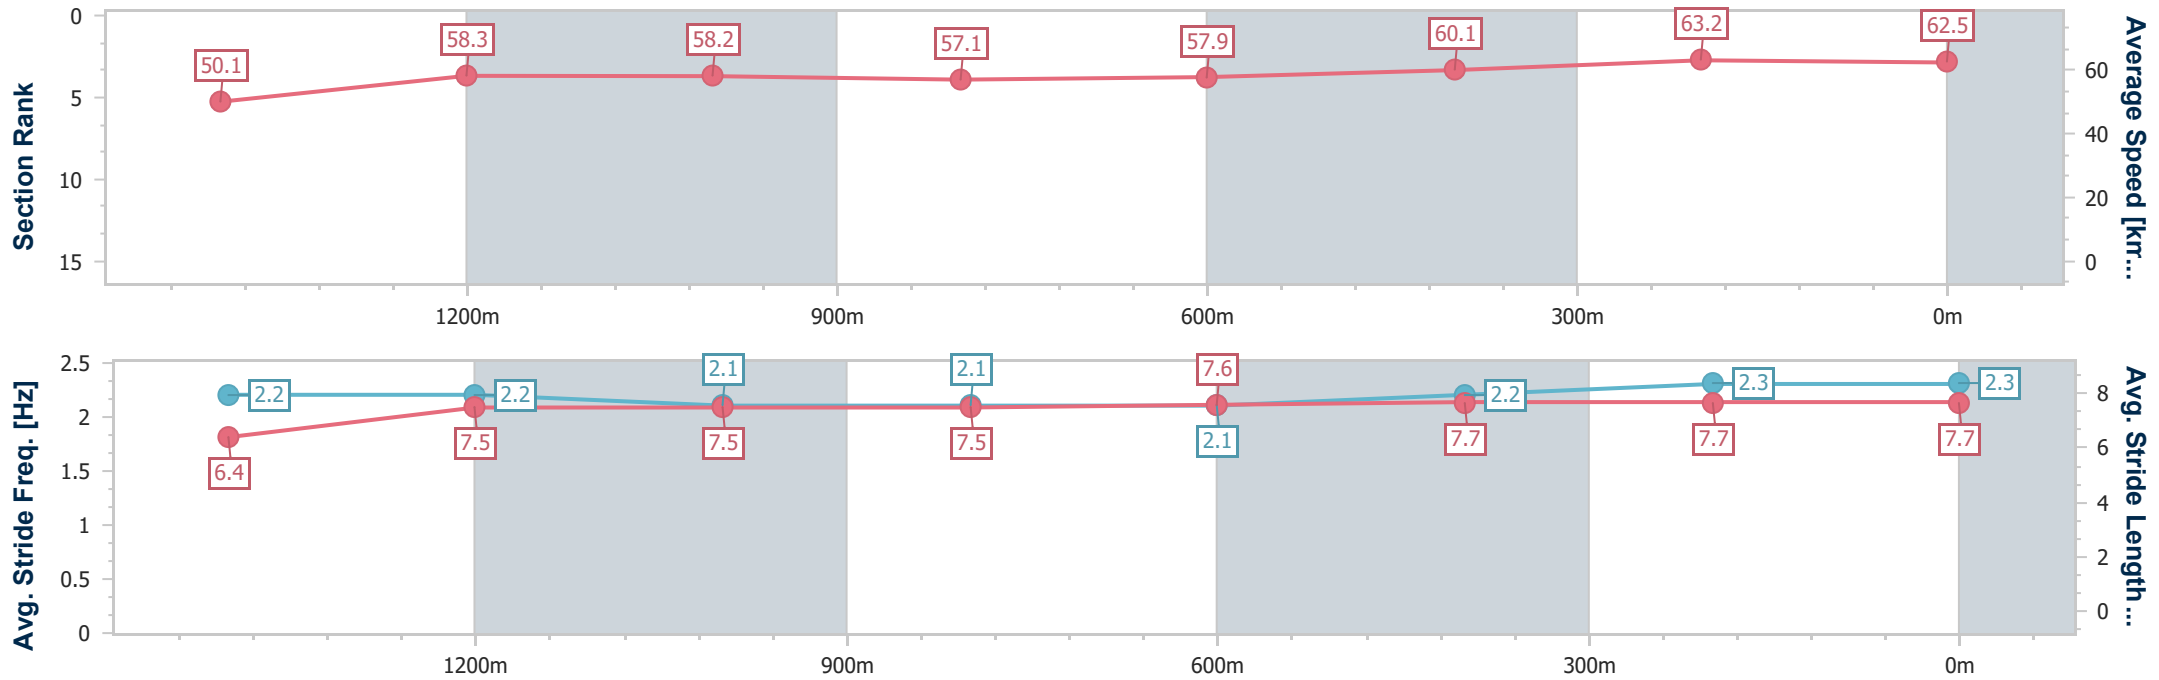

Horse/Jockey Name	Smart As Smart
Final Rank	1
Fastest Section Time (Section)	0:11.42 (400m)
Top Speed [km/h] (Section)	65.0 (200m)
Race State	Finished

Ipswich QLD Professional
Race 4: RECRUITMENT 24/7 BENCHMARK 62 Handicap - 1666m

19 August 2024 - 14:27

Track Rating: Soft 7, Weather: Fine, Rail Position: True

Section	Overall	1400m	1200m	1000m	800m	600m	400m	200m					
Section Times	1:43.71 [1] (0:19.12)	1:24.59 [2] (0:12.34)	1:12.25 [4] (0:12.35)	0:59.90 [4] (0:12.58)	0:47.32 [2] (0:12.46)	0:34.86 [3] (0:11.93)	0:22.93 [2] (0:11.42)	0:11.51 [1] (0:11.51)					
Average Speed [km/h]	50.1	58.3	58.2	57.1	57.9	60.1	63.2	62.5					
Top Speed [km/h]	59.6	59.2	58.7	57.7	58.5	61.9	64.7	65.0					
Avg. Dist. to Rail [m]	1.8	0.3	0.4	0.1	0.1	0.4	0.3	1.0					
Avg. Stride Freq. [Hz]	2.2	2.2	2.1	2.1	2.1	2.2	2.3	2.3					
Avg. Stride Length [m]	6.4	7.5	7.5	7.5	7.6	7.7	7.7	7.7					

- [ ] Ranking at each section and finish
- -.-.- No data available at this section
- NA No data available