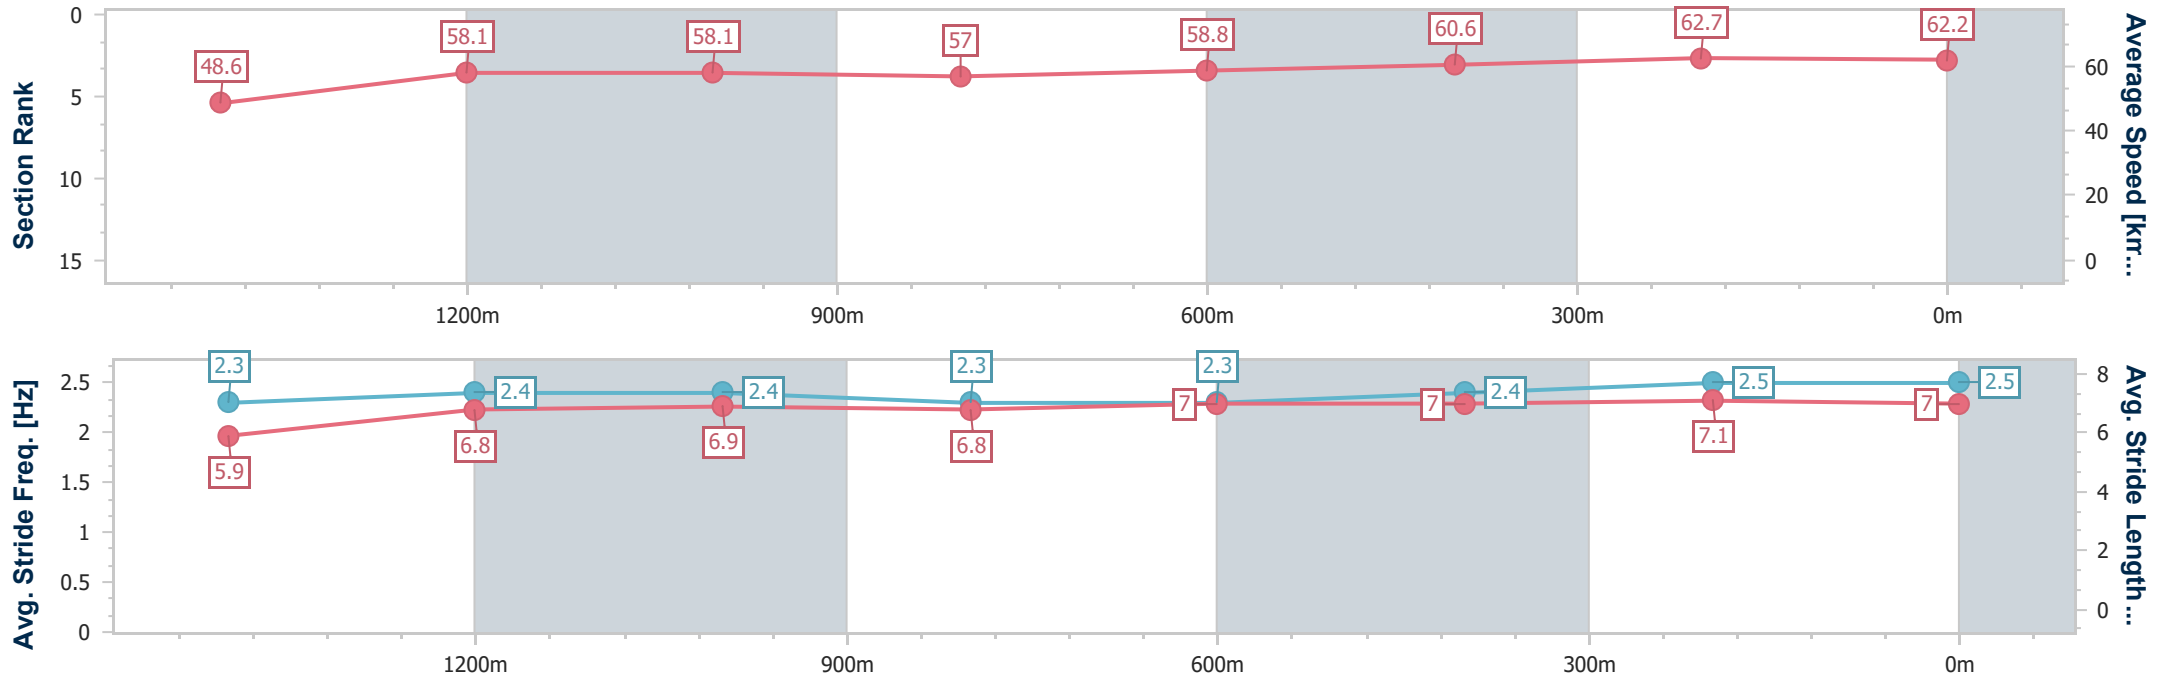

Horse/Jockey Name	Wanda's Outlaw
Final Rank	5
Fastest Section Time (Section)	0:11.54 (400m)
Top Speed [km/h] (Section)	64.1 (200m)
Race State	Finished

Ipswich QLD Professional
Race 4: RECRUITMENT 24/7 BENCHMARK 62 Handicap - 1666m

19 August 2024 - 14:27

Track Rating: Soft 7, Weather: Fine, Rail Position: True

Section	Overall	1400m	1200m	1000m	800m	600m	400m	200m
Section Times	1:44.61 [5] (0:19.79)	1:24.82 [9] (0:12.43)	1:12.39 [9] (0:12.38)	1:00.01 [9] (0:12.66)	0:47.35 [8] (0:12.33)	0:35.02 [8] (0:11.92)	0:23.10 [8] (0:11.54)	0:11.56 [8] (0:11.56)
Average Speed [km/h]	48.6	58.1	58.1	57.0	58.8	60.6	62.7	62.2
Top Speed [km/h]	59.9	59.9	59.3	58.0	59.7	62.1	63.8	64.1
Avg. Dist. to Rail [m]	8.5	1.1	0.2	0.8	0.7	0.9	3.3	5.7
Avg. Stride Freq. [Hz]	2.3	2.4	2.4	2.3	2.3	2.4	2.5	2.5
Avg. Stride Length [m]	5.9	6.8	6.9	6.8	7.0	7.0	7.1	7.0

- [ ] Ranking at each section and finish
- -.-.- No data available at this section
- NA No data available