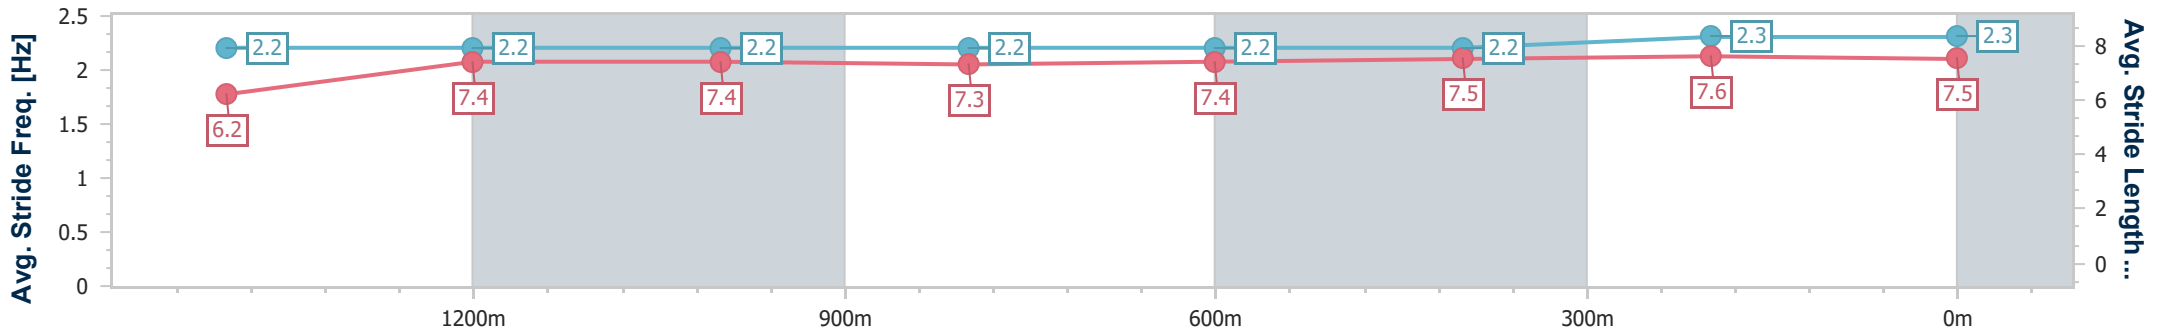

Ipswich QLD Professional  
Race 4: RECRUITMENT 24/7 BENCHMARK 62 Handicap - 1666m

19 August 2024 - 14:27

Track Rating: Soft 7, Weather: Fine, Rail Position: True

Section	Overall	1400m	1200m	1000m	800m	600m	400m	200m					
Section Times	1:44.31 [3] (0:19.45)	1:24.86 [5] (0:12.26)	1:12.60 [6] (0:12.35)	1:00.25 [6] (0:12.51)	0:47.74 [5] (0:12.42)	0:35.32 [5] (0:11.95)	0:23.37 [4] (0:11.56)	0:11.81 [3] (0:11.81)					
Average Speed [km/h]	49.3	58.5	58.3	57.7	57.8	60.1	62.2	60.9					
Top Speed [km/h]	61.1	59.9	59.0	58.0	58.6	62.0	63.2	61.8					
Avg. Dist. to Rail [m]	4.8	0.5	0.2	0.2	0.2	0.6	0.6	0.2					
Avg. Stride Freq. [Hz]	2.2	2.2	2.2	2.2	2.2	2.2	2.3	2.3					
Avg. Stride Length [m]	6.2	7.4	7.4	7.3	7.4	7.5	7.6	7.5					