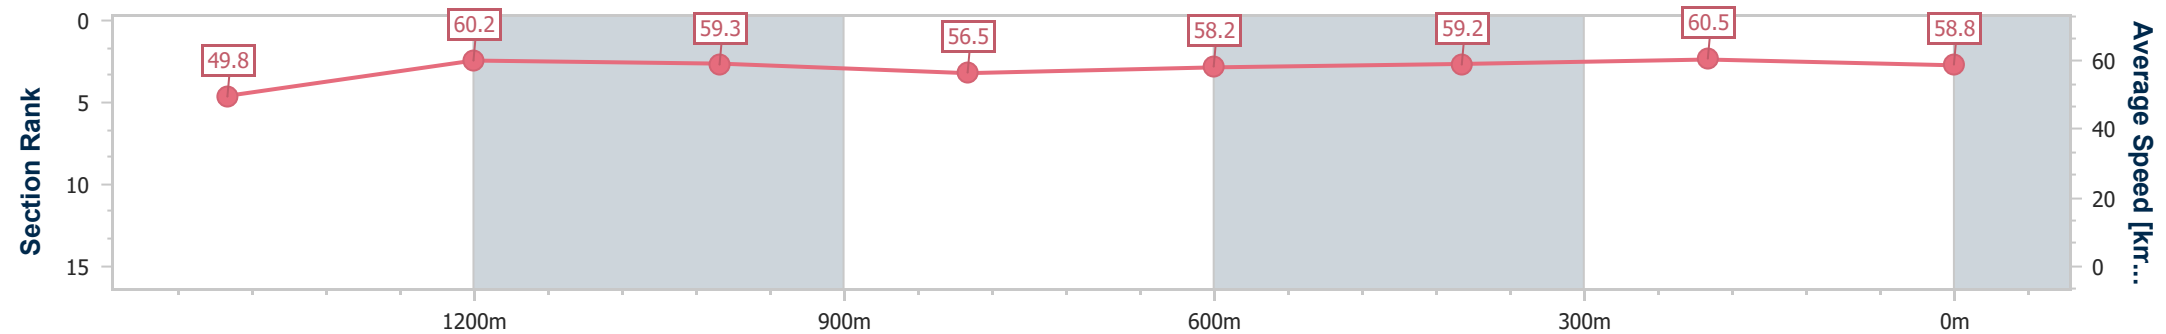

Horse/Jockey Name	Aquarius
Final Rank	9
Fastest Section Time (Section)	0:11.92 (400m)
Top Speed [km/h] (Section)	60.9 (400m)
Race State	Finished

Ipswich QLD Professional
Race 4: RECRUITMENT 24/7 BENCHMARK 62 Handicap - 1666m

19 August 2024 - 14:27

Track Rating: Soft 7, Weather: Fine, Rail Position: True

Section	Overall	1400m	1200m	1000m	800m	600m	400m	200m					
Section Times	1:45.17 [9] (0:19.24)	1:25.93 [3] (0:12.09)	1:13.84 [3] (0:12.25)	1:01.59 [2] (0:12.77)	0:48.82 [1] (0:12.40)	0:36.42 [2] (0:12.22)	0:24.20 [5] (0:11.92)	0:12.28 [7] (0:12.28)					
Average Speed [km/h]	49.8	60.2	59.3	56.5	58.2	59.2	60.5	58.8					
Top Speed [km/h]	59.1	60.9	60.7	57.5	59.3	60.4	60.9	60.8					
Avg. Dist. to Rail [m]	5.4	2.2	2.1	1.1	0.8	0.8	1.1	0.9					
Avg. Stride Freq. [Hz]	2.3	2.3	2.3	2.2	2.2	2.2	2.3	2.2					
Avg. Stride Length [m]	6.2	7.2	7.2	7.1	7.2	7.3	7.4	7.2					

- [ ] Ranking at each section and finish
- -.-.- No data available at this section
- NA No data available