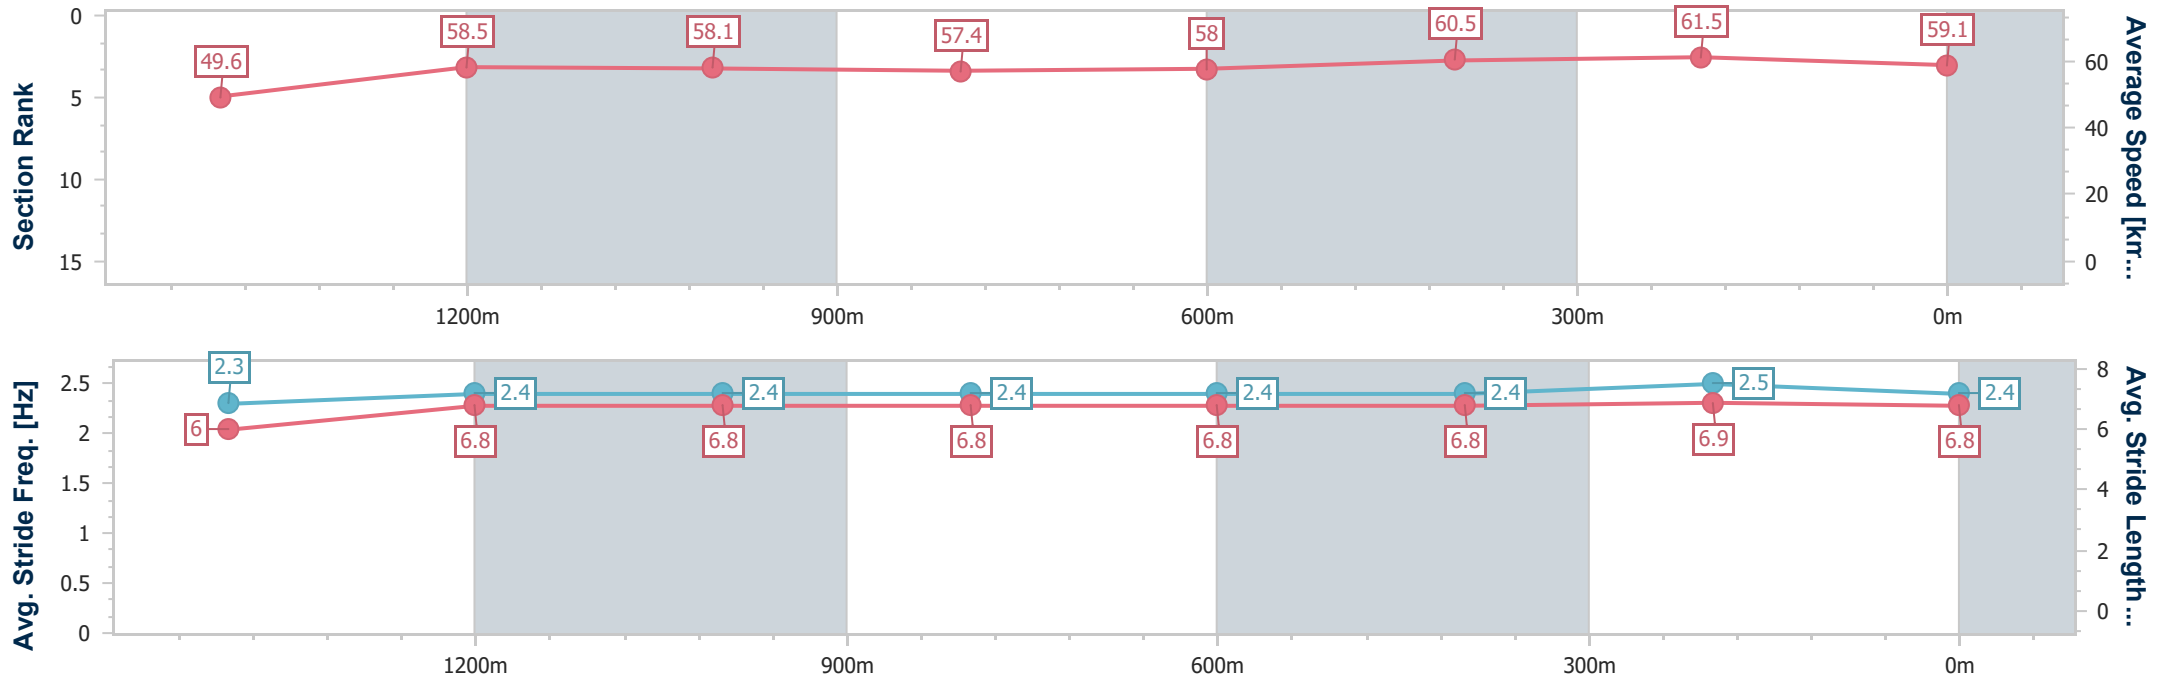

- [ ] Ranking at each section and finish
- .-.- No data available at this section
- NA No data available

Horse/Jockey Name	Dazzling Robert
Final Rank	8
Fastest Section Time (Section)	0:11.84 (400m)
Top Speed [km/h] (Section)	62.5 (400m)
Race State	Finished

Ipswich QLD Professional  
Race 4: RECRUITMENT 24/7 BENCHMARK 62 Handicap - 1666m

19 August 2024 - 14:27

Track Rating: Soft 7, Weather: Fine, Rail Position: True

Section	Overall	1400m	1200m	1000m	800m	600m	400m	200m					
Section Times	1:44.95 [8] (0:19.33)	1:25.62 [4] (0:12.33)	1:13.29 [5] (0:12.35)	1:00.94 [5] (0:12.54)	0:48.40 [4] (0:12.42)	0:35.98 [4] (0:11.95)	0:24.03 [3] (0:11.84)	0:12.19 [4] (0:12.19)					
Average Speed [km/h]	49.6	58.5	58.1	57.4	58.0	60.5	61.5	59.1					
Top Speed [km/h]	60.2	59.8	59.4	58.4	59.2	61.8	62.5	60.8					
Avg. Dist. to Rail [m]	2.3	0.2	0.1	0.2	0.3	1.1	3.6	4.9					
Avg. Stride Freq. [Hz]	2.3	2.4	2.4	2.4	2.4	2.4	2.5	2.4					
Avg. Stride Length [m]	6.0	6.8	6.8	6.8	6.8	6.8	6.9	6.8					