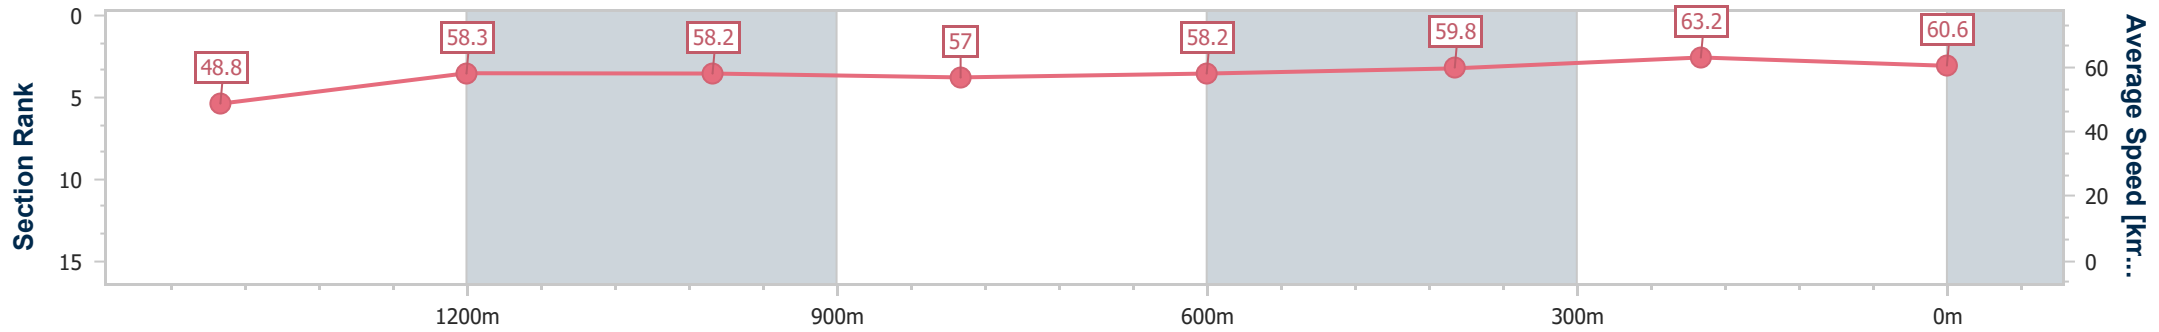

Horse/Jockey Name	Spirit's Charm
Final Rank	6
Fastest Section Time (Section)	0:11.37 (400m)
Top Speed [km/h] (Section)	64.1 (400m)
Race State	Finished

Ipswich QLD Professional
Race 4: RECRUITMENT 24/7 BENCHMARK 62 Handicap - 1666m

19 August 2024 - 14:27

Track Rating: Soft 7, Weather: Fine, Rail Position: True

Section	Overall	1400m	1200m	1000m	800m	600m	400m	200m					
Section Times	1:44.67 [6] (0:19.67)	1:25.00 [8] (0:12.40)	1:12.60 [8] (0:12.38)	1:00.22 [8] (0:12.63)	0:47.59 [7] (0:12.37)	0:35.22 [7] (0:11.99)	0:23.23 [7] (0:11.37)	0:11.86 [6] (0:11.86)					
Average Speed [km/h]	48.8	58.3	58.2	57.0	58.2	59.8	63.2	60.6					
Top Speed [km/h]	59.2	60.2	59.0	58.3	59.2	62.2	64.1	62.1					
Avg. Dist. to Rail [m]	6.4	0.4	0.2	0.2	0.4	0.9	0.7	2.0					
Avg. Stride Freq. [Hz]	2.2	2.2	2.2	2.1	2.2	2.2	2.3	2.3					
Avg. Stride Length [m]	6.3	7.5	7.4	7.4	7.5	7.4	7.6	7.4					

- [ ] Ranking at each section and finish
- -.-.- No data available at this section
- NA No data available