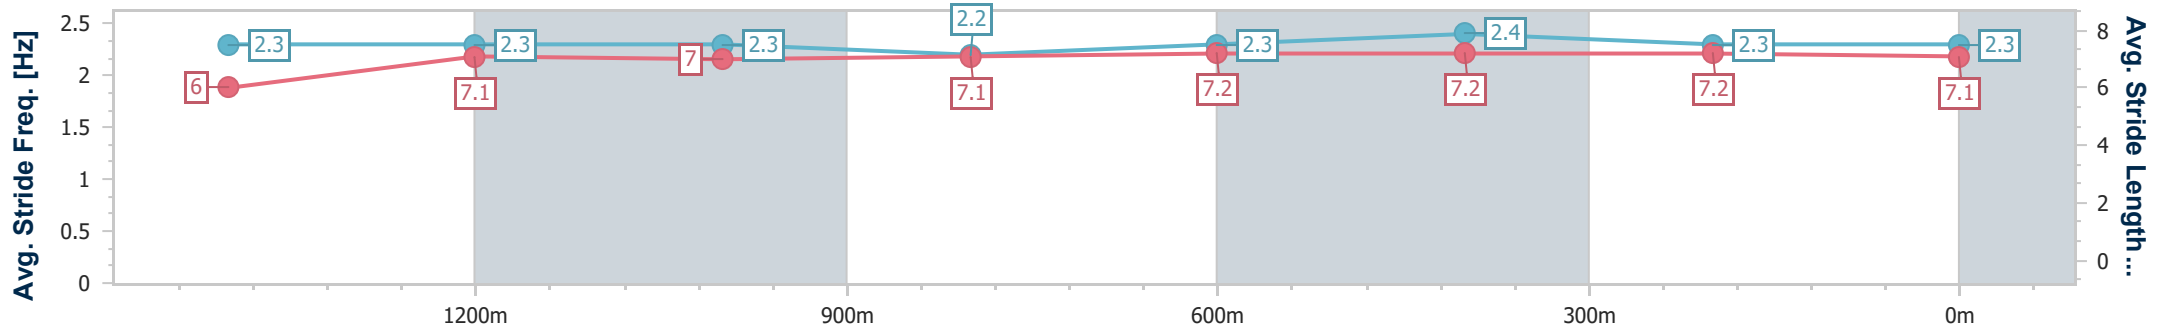

- [ ] Ranking at each section and finish
- .-.- No data available at this section
- NA No data available

Horse/Jockey Name	Subaqua
Final Rank	7
Fastest Section Time (Section)	0:11.82 (600m)
Top Speed [km/h] (Section)	63.3 (Overall)
Race State	Finished

Ipswich QLD Professional  
Race 4: RECRUITMENT 24/7 BENCHMARK 62 Handicap - 1666m

19 August 2024 - 14:27

Track Rating: Soft 7, Weather: Fine, Rail Position: True

Section	Overall	1400m	1200m	1000m	800m	600m	400m	200m
Section Times	1:44.77 [7] (0:19.04)	1:25.73 [1] (0:12.28)	1:13.45 [2] (0:12.48)	1:00.97 [3] (0:12.74)	0:48.23 [3] (0:12.14)	0:36.09 [1] (0:11.82)	0:24.27 [1] (0:11.98)	0:12.29 [2] (0:12.29)
Average Speed [km/h]	50.3	59.0	58.0	56.8	59.8	61.2	60.5	58.4
Top Speed [km/h]	63.3	60.9	59.8	58.3	60.8	61.9	61.8	59.6
Avg. Dist. to Rail [m]	4.2	1.4	1.4	1.5	1.7	1.8	2.1	2.6
Avg. Stride Freq. [Hz]	2.3	2.3	2.3	2.2	2.3	2.4	2.3	2.3
Avg. Stride Length [m]	6.0	7.1	7.0	7.1	7.2	7.2	7.2	7.1