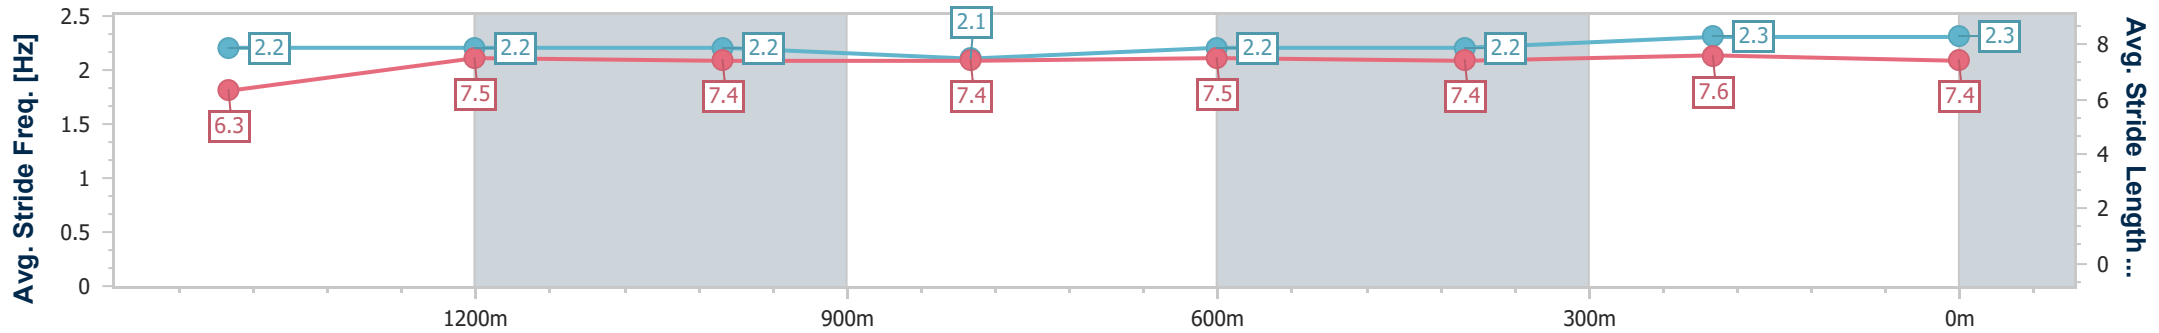

- [ ] Ranking at each section and finish
- .-.- No data available at this section
- NA No data available

Horse/Jockey Name	Spirit's Charm
Final Rank	6
Fastest Section Time (Section)	0:11.37 (400m)
Top Speed [km/h] (Section)	64.1 (400m)
Race State	Finished

Ipswich QLD Professional  
Race 4: RECRUITMENT 24/7 BENCHMARK 62 Handicap - 1666m

19 August 2024 - 14:27

Track Rating: Soft 7, Weather: Fine, Rail Position: True

Section	Overall	1400m	1200m	1000m	800m	600m	400m	200m					
Section Times	1:44.67 [6] (0:19.67)	1:25.00 [8] (0:12.40)	1:12.60 [8] (0:12.38)	1:00.22 [8] (0:12.63)	0:47.59 [7] (0:12.37)	0:35.22 [7] (0:11.99)	0:23.23 [7] (0:11.37)	0:11.86 [6] (0:11.86)					
Average Speed [km/h]	48.8	58.3	58.2	57.0	58.2	59.8	63.2	60.6					
Top Speed [km/h]	59.2	60.2	59.0	58.3	59.2	62.2	64.1	62.1					
Avg. Dist. to Rail [m]	6.4	0.4	0.2	0.2	0.4	0.9	0.7	2.0					
Avg. Stride Freq. [Hz]	2.2	2.2	2.2	2.1	2.2	2.2	2.3	2.3					
Avg. Stride Length [m]	6.3	7.5	7.4	7.4	7.5	7.4	7.6	7.4					