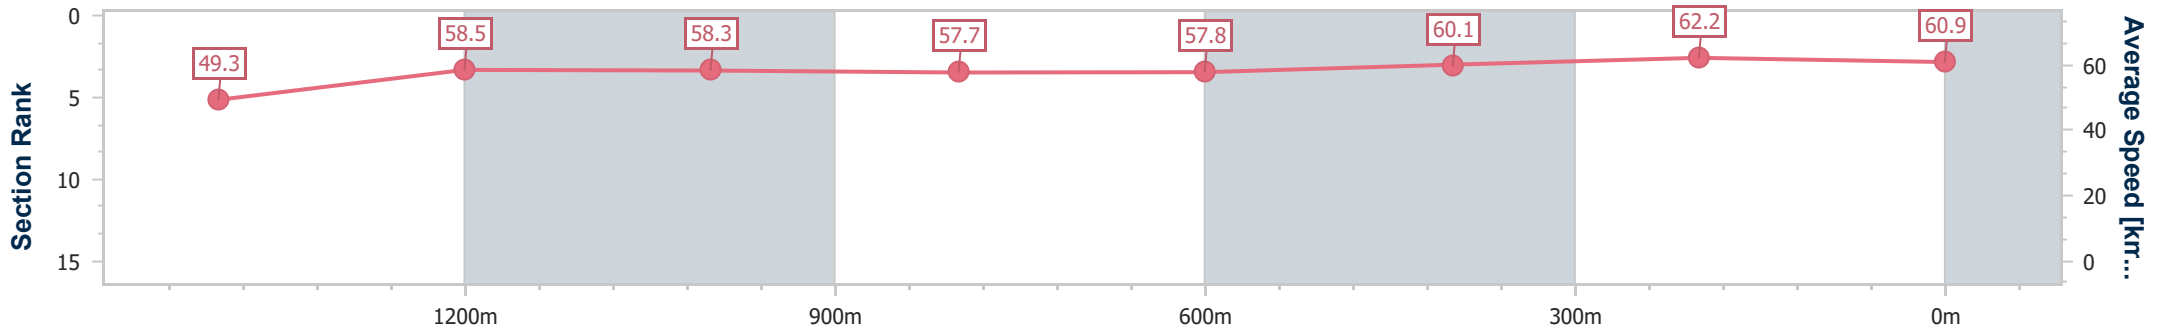

Ipswich QLD Professional  
Race 4: RECRUITMENT 24/7 BENCHMARK 62 Handicap - 1666m

19 August 2024 - 14:27

Track Rating: Soft 7, Weather: Fine, Rail Position: True

Section	Overall	1400m	1200m	1000m	800m	600m	400m	200m					
Section Times	1:44.31 [3] (0:19.45)	1:24.86 [5] (0:12.26)	1:12.60 [6] (0:12.35)	1:00.25 [6] (0:12.51)	0:47.74 [5] (0:12.42)	0:35.32 [5] (0:11.95)	0:23.37 [4] (0:11.56)	0:11.81 [3] (0:11.81)					
Average Speed [km/h]	49.3	58.5	58.3	57.7	57.8	60.1	62.2	60.9					
Top Speed [km/h]	61.1	59.9	59.0	58.0	58.6	62.0	63.2	61.8					
Avg. Dist. to Rail [m]	4.8	0.5	0.2	0.2	0.2	0.6	0.6	0.2					
Avg. Stride Freq. [Hz]	2.2	2.2	2.2	2.2	2.2	2.2	2.3	2.3					
Avg. Stride Length [m]	6.2	7.4	7.4	7.3	7.4	7.5	7.6	7.5					