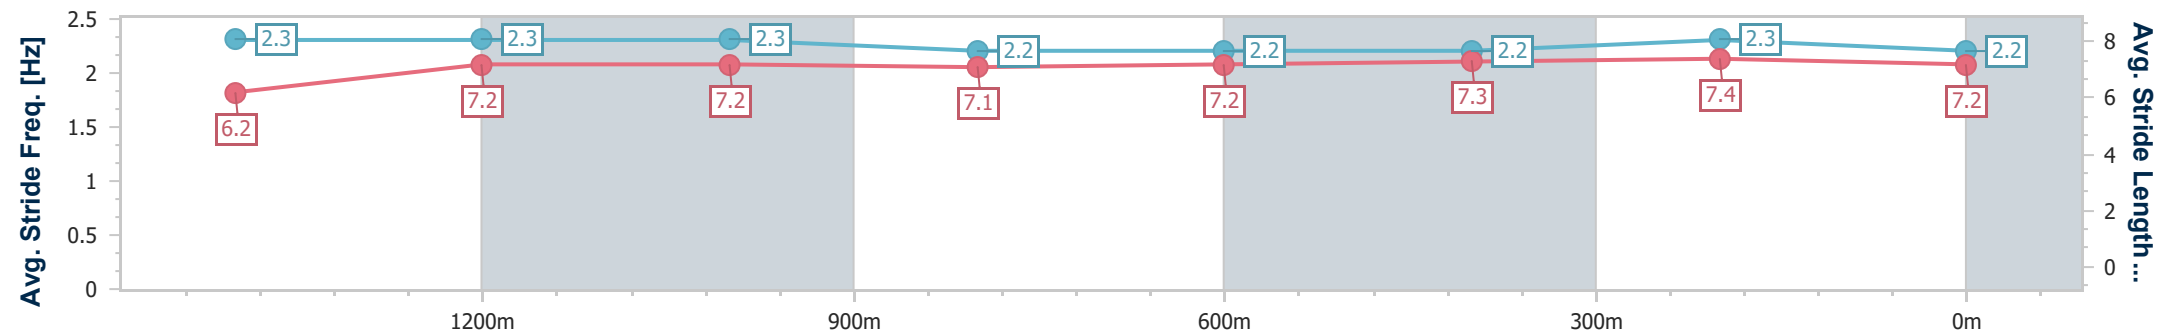

Ipswich QLD Professional  
Race 4: RECRUITMENT 24/7 BENCHMARK 62 Handicap - 1666m

19 August 2024 - 14:27

Track Rating: Soft 7, Weather: Fine, Rail Position: True

Section	Overall	1400m	1200m	1000m	800m	600m	400m	200m					
Section Times	1:44.95 [8] (0:19.33)	1:25.62 [4] (0:12.33)	1:13.29 [5] (0:12.35)	1:00.94 [5] (0:12.54)	0:48.40 [4] (0:12.42)	0:35.98 [4] (0:11.95)	0:24.03 [3] (0:11.84)	0:12.19 [4] (0:12.19)					
Average Speed [km/h]	49.6	58.5	58.1	57.4	58.0	60.5	61.5	59.1					
Top Speed [km/h]	60.2	59.8	59.4	58.4	59.2	61.8	62.5	60.8					
Avg. Dist. to Rail [m]	2.3	0.2	0.1	0.2	0.3	1.1	3.6	4.9					
Avg. Stride Freq. [Hz]	2.3	2.4	2.4	2.4	2.4	2.4	2.5	2.4					
Avg. Stride Length [m]	6.0	6.8	6.8	6.8	6.8	6.8	6.9	6.8					

- [ ] Ranking at each section and finish
- .-.- No data available at this section
- NA No data available

Horse/Jockey Name	Aquarius
Final Rank	9
Fastest Section Time (Section)	0:11.92 (400m)
Top Speed [km/h] (Section)	60.9 (400m)
Race State	Finished

Ipswich QLD Professional  
Race 4: RECRUITMENT 24/7 BENCHMARK 62 Handicap - 1666m

19 August 2024 - 14:27

Track Rating: Soft 7, Weather: Fine, Rail Position: True

Section	Overall	1400m	1200m	1000m	800m	600m	400m	200m					
Section Times	1:45.17 [9] (0:19.24)	1:25.93 [3] (0:12.09)	1:13.84 [3] (0:12.25)	1:01.59 [2] (0:12.77)	0:48.82 [1] (0:12.40)	0:36.42 [2] (0:12.22)	0:24.20 [5] (0:11.92)	0:12.28 [7] (0:12.28)					
Average Speed [km/h]	49.8	60.2	59.3	56.5	58.2	59.2	60.5	58.8					
Top Speed [km/h]	59.1	60.9	60.7	57.5	59.3	60.4	60.9	60.8					
Avg. Dist. to Rail [m]	5.4	2.2	2.1	1.1	0.8	0.8	1.1	0.9					
Avg. Stride Freq. [Hz]	2.3	2.3	2.3	2.2	2.2	2.2	2.3	2.2					
Avg. Stride Length [m]	6.2	7.2	7.2	7.1	7.2	7.3	7.4	7.2					