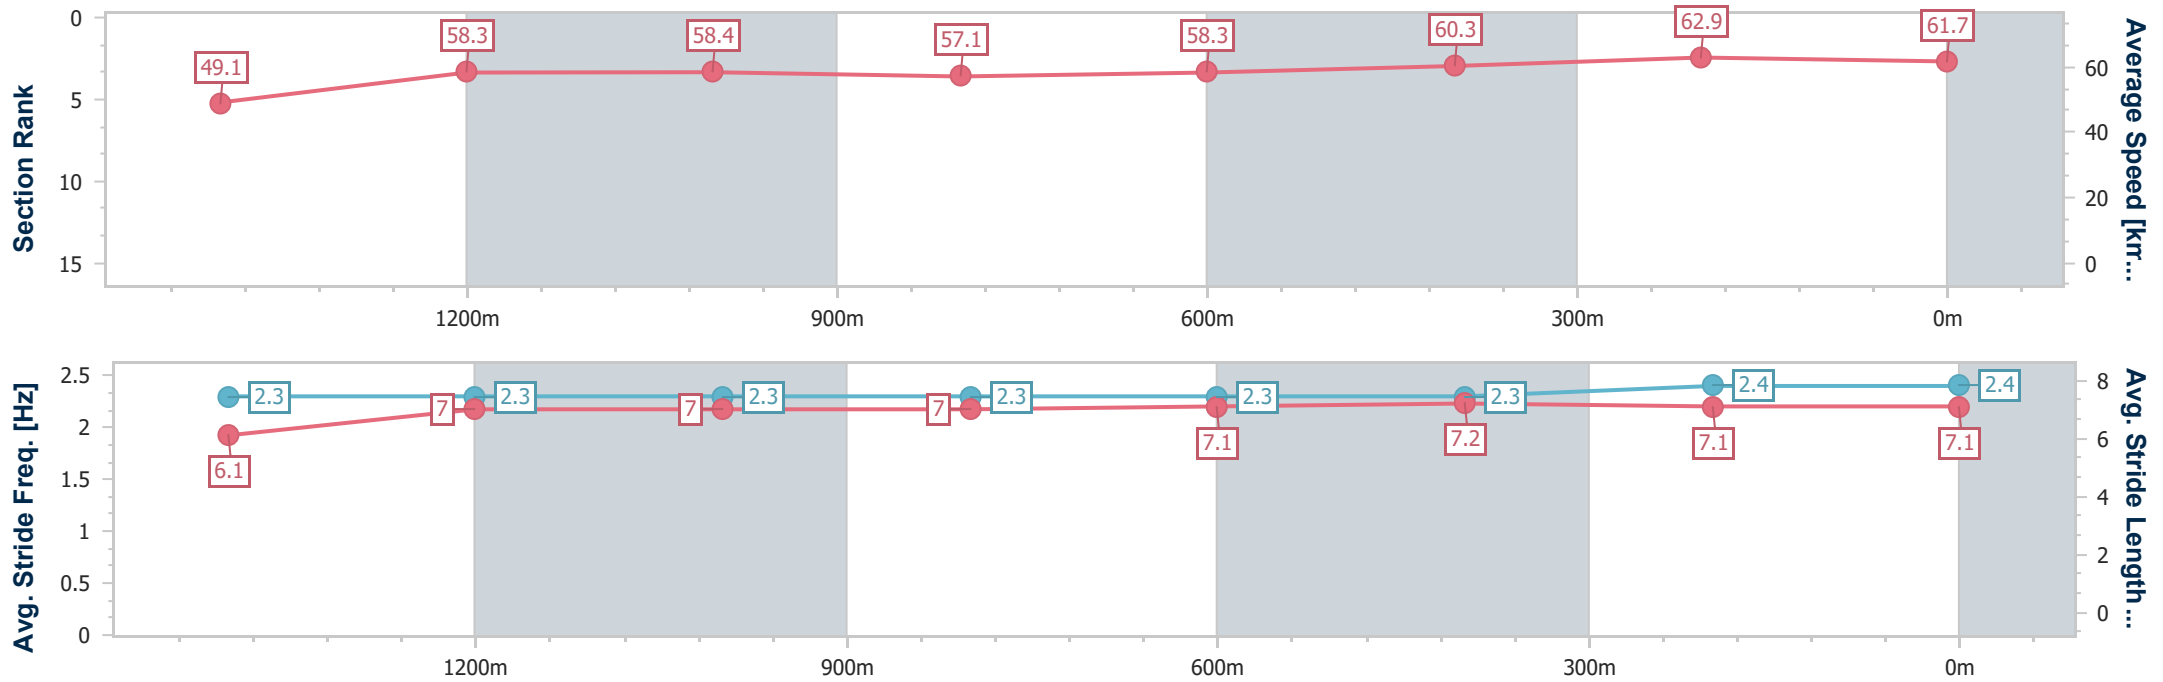

Horse/Jockey Name	Enunciation
Final Rank	4
Fastest Section Time (Section)	0:11.56 (400m)
Top Speed [km/h] (Section)	63.4 (400m)
Race State	Finished

Ipswich QLD Professional
Race 4: RECRUITMENT 24/7 BENCHMARK 62 Handicap - 1666m

19 August 2024 - 14:27

Track Rating: Soft 7, Weather: Fine, Rail Position: True

Section	Overall	1400m	1200m	1000m	800m	600m	400m	200m					
Section Times	1:44.42 [4] (0:19.56)	1:24.86 [7] (0:12.34)	1:12.52 [7] (0:12.41)	1:00.11 [7] (0:12.59)	0:47.52 [6] (0:12.36)	0:35.16 [6] (0:11.96)	0:23.20 [6] (0:11.56)	0:11.64 [5] (0:11.64)					
Average Speed [km/h]	49.1	58.3	58.4	57.1	58.3	60.3	62.9	61.7					
Top Speed [km/h]	59.1	60.1	59.2	58.1	59.9	61.7	63.4	63.2					
Avg. Dist. to Rail [m]	3.7	0.4	0.6	1.1	0.7	0.7	2.7	4.5					
Avg. Stride Freq. [Hz]	2.3	2.3	2.3	2.3	2.3	2.3	2.4	2.4					
Avg. Stride Length [m]	6.1	7.0	7.0	7.0	7.1	7.2	7.1	7.1					

- [ ] Ranking at each section and finish
- -.-.- No data available at this section
- NA No data available