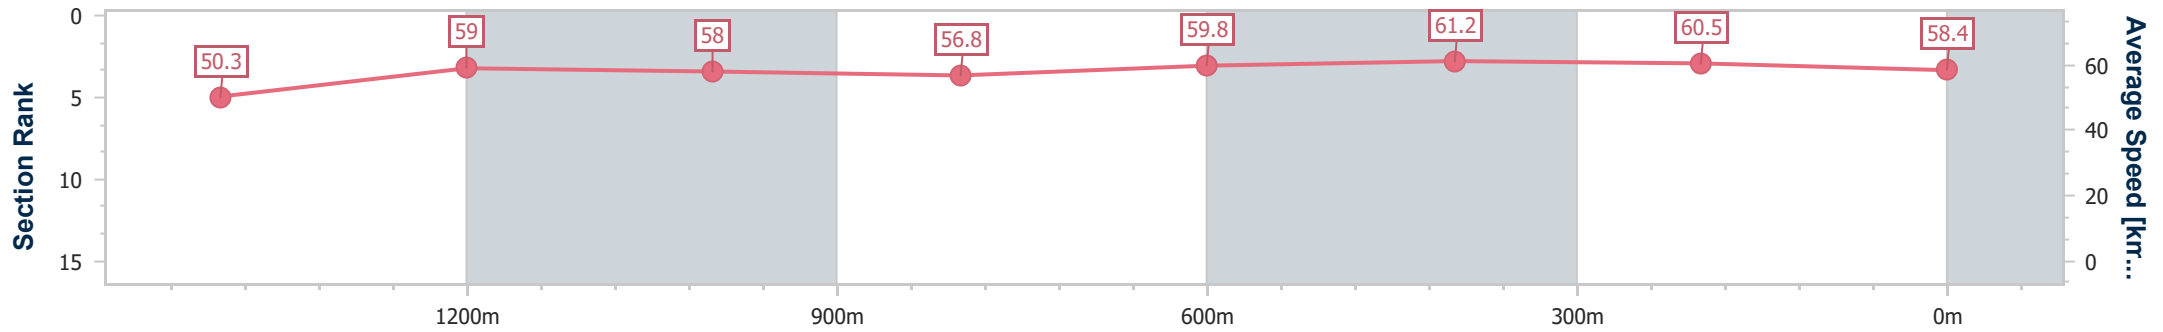

Horse/Jockey Name	Subaqua
Final Rank	7
Fastest Section Time (Section)	0:11.82 (600m)
Top Speed [km/h] (Section)	63.3 (Overall)
Race State	Finished

Ipswich QLD Professional
Race 4: RECRUITMENT 24/7 BENCHMARK 62 Handicap - 1666m

19 August 2024 - 14:27

Track Rating: Soft 7, Weather: Fine, Rail Position: True

Section	Overall	1400m	1200m	1000m	800m	600m	400m	200m
Section Times	1:44.77 [7] (0:19.04)	1:25.73 [1] (0:12.28)	1:13.45 [2] (0:12.48)	1:00.97 [3] (0:12.74)	0:48.23 [3] (0:12.14)	0:36.09 [1] (0:11.82)	0:24.27 [1] (0:11.98)	0:12.29 [2] (0:12.29)
Average Speed [km/h]	50.3	59.0	58.0	56.8	59.8	61.2	60.5	58.4
Top Speed [km/h]	63.3	60.9	59.8	58.3	60.8	61.9	61.8	59.6
Avg. Dist. to Rail [m]	4.2	1.4	1.4	1.5	1.7	1.8	2.1	2.6
Avg. Stride Freq. [Hz]	2.3	2.3	2.3	2.2	2.3	2.4	2.3	2.3
Avg. Stride Length [m]	6.0	7.1	7.0	7.1	7.2	7.2	7.2	7.1

- [ ] Ranking at each section and finish
- -.-.- No data available at this section
- NA No data available