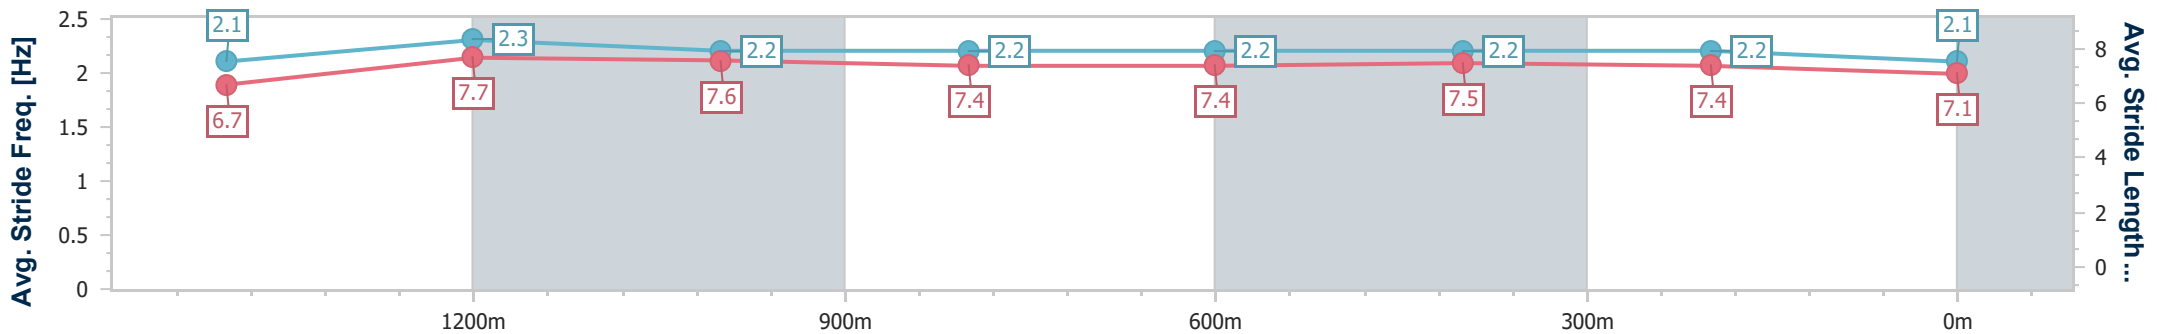

- [] Ranking at each section and finish
- .-.- No data available at this section
- NA No data available

Horse/Jockey Name	Animal Of War
Final Rank	10
Fastest Section Time (Section)	0:11.64 (1400m)
Top Speed [km/h] (Section)	63.1 (1400m)
Race State	Finished

Ipswich QLD Professional
 Race 5: THE PRINCE ALFRED HOTEL Maiden Handicap - 1666m

19 August 2024 - 15:10

Track Rating: Soft 7, Weather: Fine, Rail Position: True

Section	Overall	1400m	1200m	1000m	800m	600m	400m	200m
Section Times	1:45.81 [10] (0:18.99)	1:26.82 [9] (0:11.64)	1:15.18 [10] (0:12.07)	1:03.11 [10] (0:12.56)	0:50.55 [11] (0:12.64)	0:37.91 [12] (0:12.13)	0:25.78 [12] (0:12.33)	0:13.45 [10] (0:13.45)
Average Speed [km/h]	50.6	62.5	59.8	57.5	57.2	59.6	58.2	53.5
Top Speed [km/h]	63.1	63.1	61.8	58.1	59.3	60.8	59.2	56.9
Avg. Dist. to Rail [m]	10.3	1.9	1.1	1.3	1.1	1.0	0.7	2.5
Avg. Stride Freq. [Hz]	2.1	2.3	2.2	2.2	2.2	2.2	2.2	2.1
Avg. Stride Length [m]	6.7	7.7	7.6	7.4	7.4	7.5	7.4	7.1