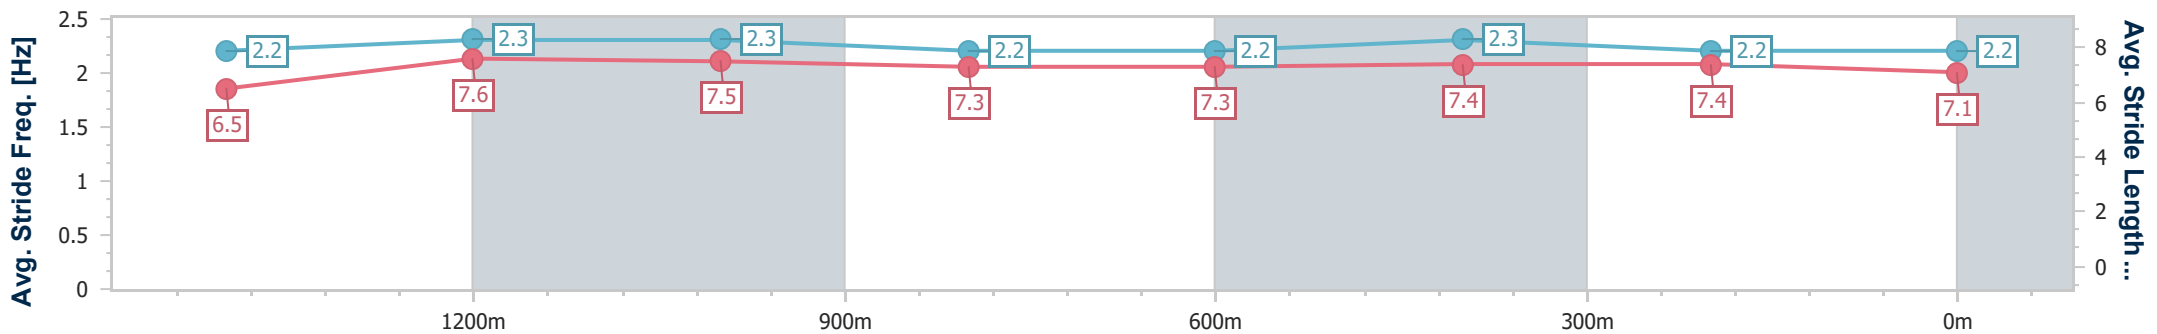

Horse/Jockey Name	Autumn Song
Final Rank	3
Fastest Section Time (Section)	0:11.34 (1400m)
Top Speed [km/h] (Section)	65.8 (1400m)
Race State	Finished

Ipswich QLD Professional
Race 5: THE PRINCE ALFRED HOTEL Maiden Handicap - 1666m

19 August 2024 - 15:10

Track Rating: Soft 7, Weather: Fine, Rail Position: True

Section	Overall	1400m	1200m	1000m	800m	600m	400m	200m					
Section Times	1:43.78 [3] (0:18.53)	1:25.25 [3] (0:11.34)	1:13.91 [2] (0:11.89)	1:02.02 [2] (0:12.42)	0:49.60 [3] (0:12.43)	0:37.17 [3] (0:12.01)	0:25.16 [2] (0:12.30)	0:12.86 [2] (0:12.86)					
Average Speed [km/h]	51.7	64.1	60.6	58.2	57.8	60.6	59.4	55.9					
Top Speed [km/h]	64.2	65.8	64.6	59.0	59.4	61.9	61.4	58.4					
Avg. Dist. to Rail [m]	7.9	1.9	0.5	0.1	0.3	2.1	2.9	2.8					
Avg. Stride Freq. [Hz]	2.2	2.3	2.3	2.2	2.2	2.3	2.2	2.2					
Avg. Stride Length [m]	6.5	7.6	7.5	7.3	7.3	7.4	7.4	7.1					

- [ ] Ranking at each section and finish
- -.-.- No data available at this section
- NA No data available