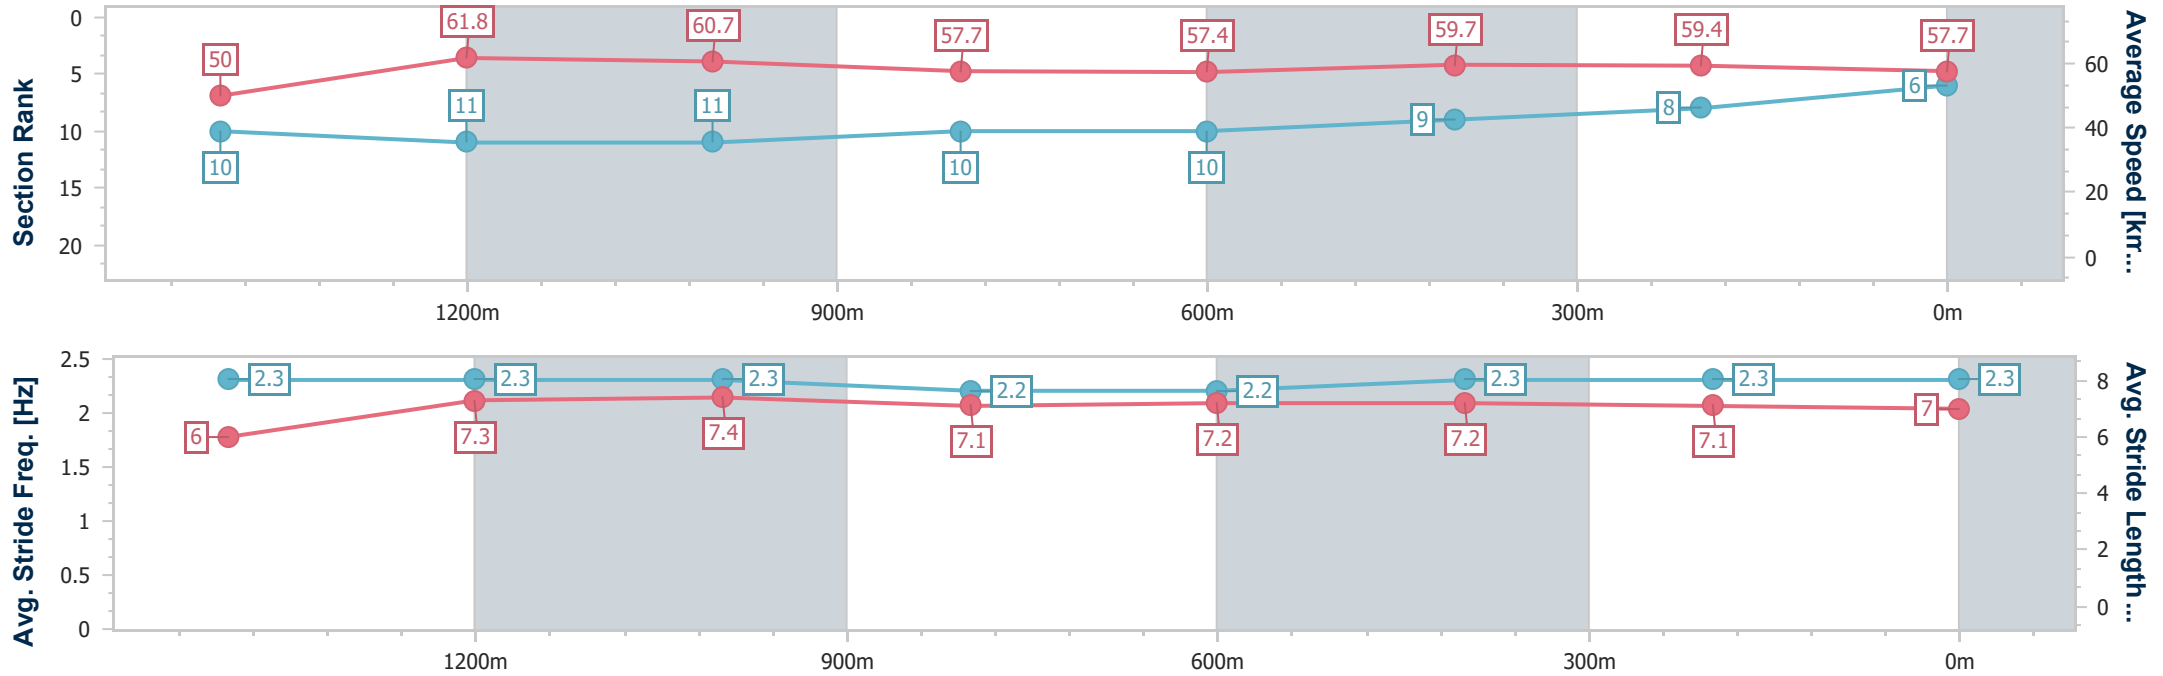

Ipswich QLD Professional
Race 5: THE PRINCE ALFRED HOTEL Maiden Handicap - 1666m

19 August 2024 - 15:10

Track Rating: Soft 7, Weather: Fine, Rail Position: True

Section	Overall	1400m	1200m	1000m	800m	600m	400m	200m
Section Times	1:44.29 [6] (0:19.22)	1:25.07 [10] (0:11.69)	1:13.38 [11] (0:11.84)	1:01.54 [11] (0:12.42)	0:49.12 [10] (0:12.53)	0:36.59 [10] (0:12.01)	0:24.58 [9] (0:12.11)	0:12.47 [8] (0:12.47)
Average Speed [km/h]	50.0	61.8	60.7	57.7	57.4	59.7	59.4	57.7
Top Speed [km/h]	63.8	63.7	62.1	59.1	58.4	60.1	60.0	58.6
Avg. Dist. to Rail [m]	9.9	0.7	0.6	0.8	0.9	0.8	0.8	2.6
Avg. Stride Freq. [Hz]	2.3	2.3	2.3	2.2	2.2	2.3	2.3	2.3
Avg. Stride Length [m]	6.0	7.3	7.4	7.1	7.2	7.2	7.1	7.0