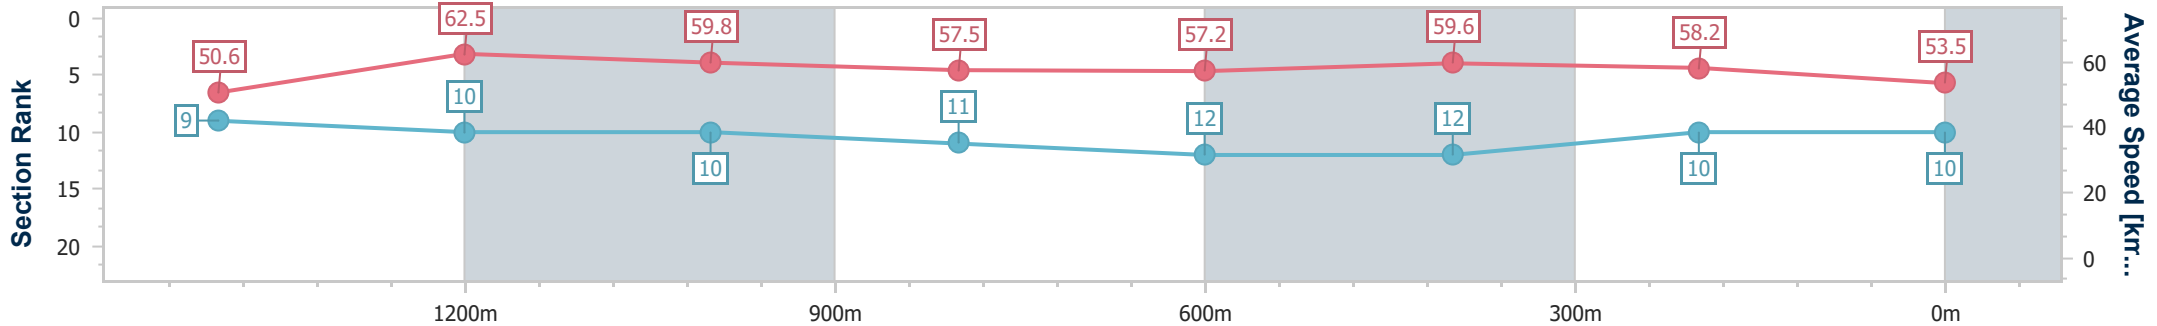

Horse/Jockey Name	Animal Of War
Final Rank	10
Fastest Section Time (Section)	0:11.64 (1400m)
Top Speed [km/h] (Section)	63.1 (1400m)
Race State	Finished

Ipswich QLD Professional
Race 5: THE PRINCE ALFRED HOTEL Maiden Handicap - 1666m

19 August 2024 - 15:10

Track Rating: Soft 7, Weather: Fine, Rail Position: True

Section	Overall	1400m	1200m	1000m	800m	600m	400m	200m
Section Times	1:45.81 [10] (0:18.99)	1:26.82 [9] (0:11.64)	1:15.18 [10] (0:12.07)	1:03.11 [10] (0:12.56)	0:50.55 [11] (0:12.64)	0:37.91 [12] (0:12.13)	0:25.78 [12] (0:12.33)	0:13.45 [10] (0:13.45)
Average Speed [km/h]	50.6	62.5	59.8	57.5	57.2	59.6	58.2	53.5
Top Speed [km/h]	63.1	63.1	61.8	58.1	59.3	60.8	59.2	56.9
Avg. Dist. to Rail [m]	10.3	1.9	1.1	1.3	1.1	1.0	0.7	2.5
Avg. Stride Freq. [Hz]	2.1	2.3	2.2	2.2	2.2	2.2	2.2	2.1
Avg. Stride Length [m]	6.7	7.7	7.6	7.4	7.4	7.5	7.4	7.1

- [ ] Ranking at each section and finish
- -.-.- No data available at this section
- NA No data available