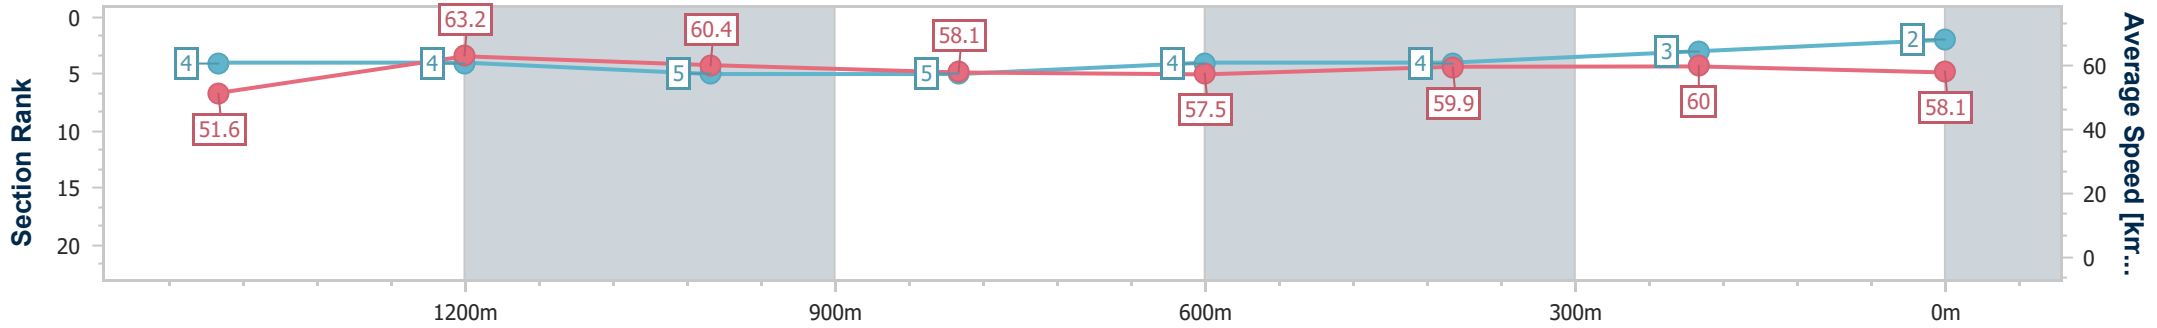

Horse/Jockey Name	Viking Blood
Final Rank	2
Fastest Section Time (Section)	0:11.45 (1400m)
Top Speed [km/h] (Section)	64.7 (Overall)
Race State	Finished

Ipswich QLD Professional
Race 5: THE PRINCE ALFRED HOTEL Maiden Handicap - 1666m

19 August 2024 - 15:10

Track Rating: Soft 7, Weather: Fine, Rail Position: True

Section	Overall	1400m	1200m	1000m	800m	600m	400m	200m
Section Times	1:43.30 [2] (0:18.60)	1:24.70 [4] (0:11.45)	1:13.25 [4] (0:11.99)	1:01.26 [5] (0:12.40)	0:48.86 [5] (0:12.50)	0:36.36 [4] (0:11.96)	0:24.40 [4] (0:12.03)	0:12.37 [3] (0:12.37)
Average Speed [km/h]	51.6	63.2	60.4	58.1	57.5	59.9	60.0	58.1
Top Speed [km/h]	64.7	64.2	62.4	58.9	59.1	60.8	61.0	59.2
Avg. Dist. to Rail [m]	4.1	1.4	1.0	0.6	0.2	0.6	1.3	3.2
Avg. Stride Freq. [Hz]	2.3	2.4	2.3	2.2	2.2	2.3	2.3	2.3
Avg. Stride Length [m]	6.3	7.4	7.3	7.2	7.2	7.2	7.2	7.0

- [ ] Ranking at each section and finish
- -.-.- No data available at this section
- NA No data available