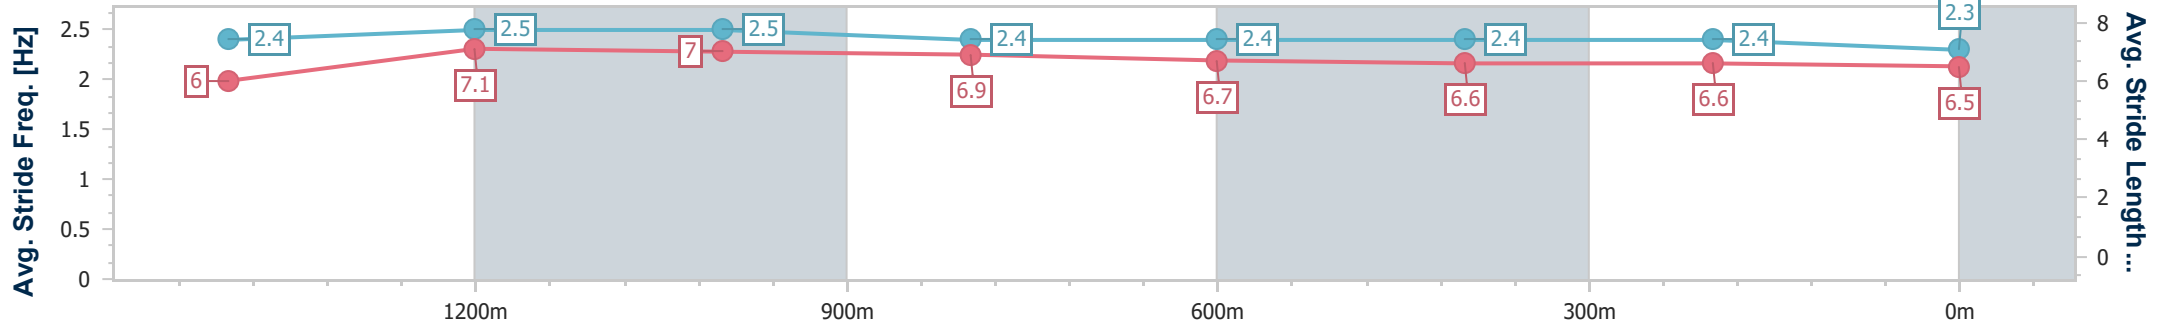

- [] Ranking at each section and finish
- .-.- No data available at this section
- NA No data available

Horse/Jockey Name	Ready Enable
Final Rank	11
Fastest Section Time (Section)	0:11.50 (1400m)
Top Speed [km/h] (Section)	63.9 (1400m)
Race State	Finished

Ipswich QLD Professional
Race 5: THE PRINCE ALFRED HOTEL Maiden Handicap - 1666m

19 August 2024 - 15:10

Track Rating: Soft 7, Weather: Fine, Rail Position: True

Section	Overall	1400m	1200m	1000m	800m	600m	400m	200m
Section Times	1:46.01 [11] (0:18.75)	1:27.26 [5] (0:11.50)	1:15.76 [5] (0:11.73)	1:04.03 [4] (0:12.39)	0:51.64 [4] (0:12.61)	0:39.03 [5] (0:12.71)	0:26.32 [8] (0:12.85)	0:13.47 [11] (0:13.47)
Average Speed [km/h]	51.2	63.4	62.1	58.5	57.3	57.0	56.4	53.4
Top Speed [km/h]	62.7	63.9	63.4	59.9	57.9	57.5	56.8	55.5
Avg. Dist. to Rail [m]	9.3	3.1	2.8	2.2	1.3	1.6	1.8	4.0
Avg. Stride Freq. [Hz]	2.4	2.5	2.5	2.4	2.4	2.4	2.4	2.3
Avg. Stride Length [m]	6.0	7.1	7.0	6.9	6.7	6.6	6.6	6.5