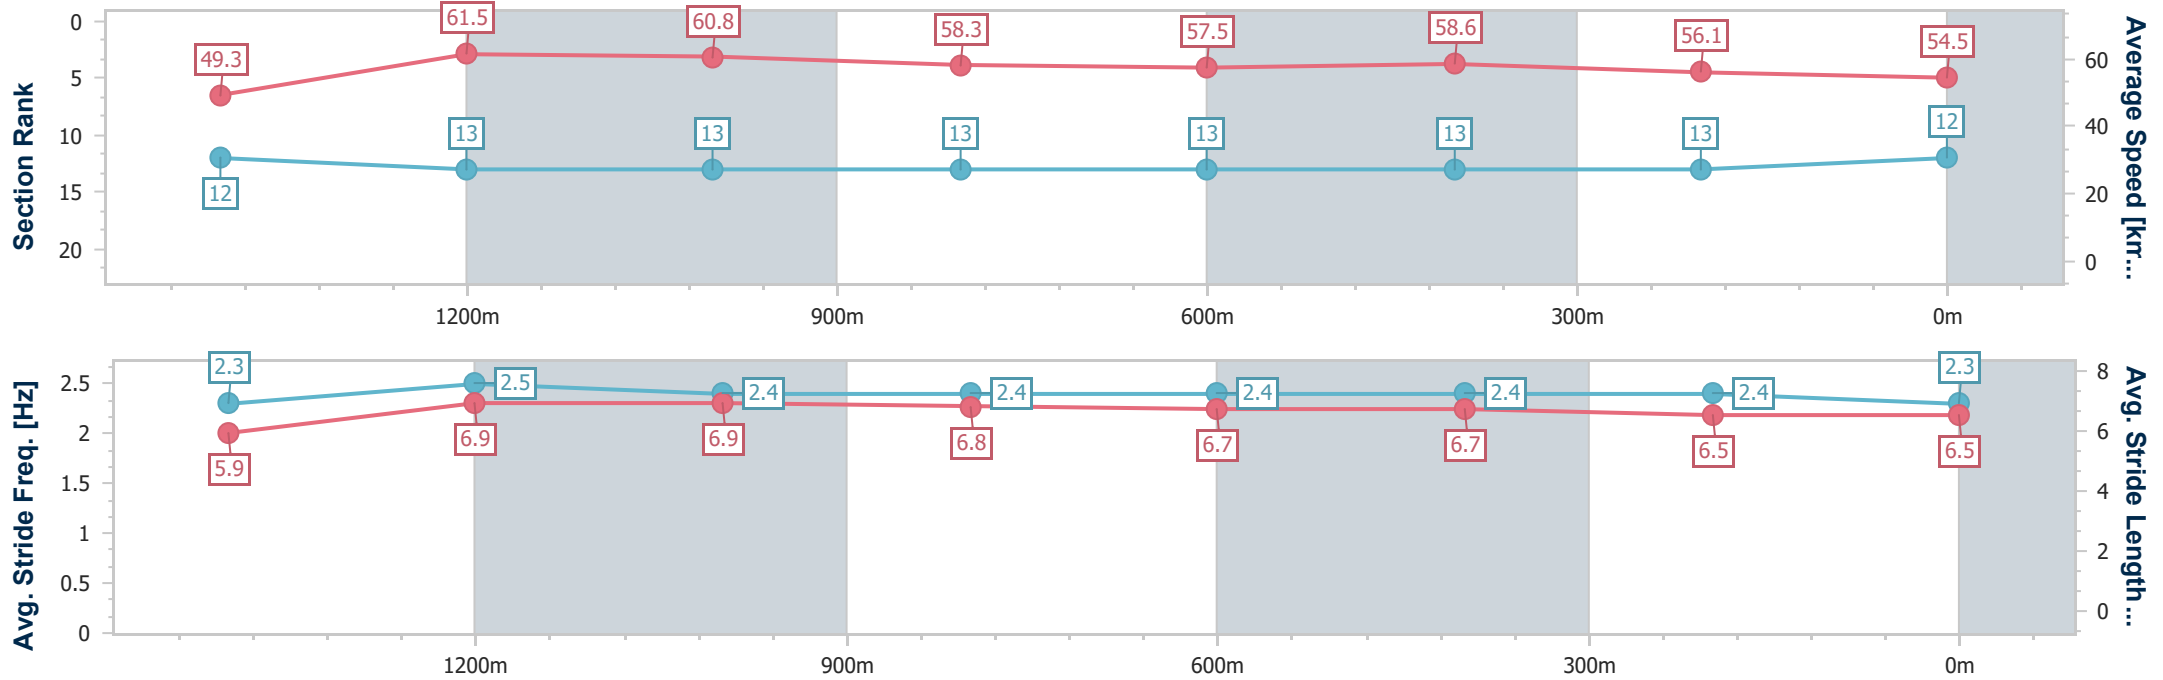

Ipswich QLD Professional
Race 5: THE PRINCE ALFRED HOTEL Maiden Handicap - 1666m

19 August 2024 - 15:10

Track Rating: Soft 7, Weather: Fine, Rail Position: True

Section	Overall	1400m	1200m	1000m	800m	600m	400m	200m
Section Times	1:46.01 [11] (0:18.75)	1:27.26 [5] (0:11.50)	1:15.76 [5] (0:11.73)	1:04.03 [4] (0:12.39)	0:51.64 [4] (0:12.61)	0:39.03 [5] (0:12.71)	0:26.32 [8] (0:12.85)	0:13.47 [11] (0:13.47)
Average Speed [km/h]	51.2	63.4	62.1	58.5	57.3	57.0	56.4	53.4
Top Speed [km/h]	62.7	63.9	63.4	59.9	57.9	57.5	56.8	55.5
Avg. Dist. to Rail [m]	9.3	3.1	2.8	2.2	1.3	1.6	1.8	4.0
Avg. Stride Freq. [Hz]	2.4	2.5	2.5	2.4	2.4	2.4	2.4	2.3
Avg. Stride Length [m]	6.0	7.1	7.0	6.9	6.7	6.6	6.6	6.5

- [] Ranking at each section and finish
- .-.- No data available at this section
- NA No data available

Horse/Jockey Name	Selenophile
Final Rank	12
Fastest Section Time (Section)	0:11.71 (1400m)
Top Speed [km/h] (Section)	61.8 (1400m)
Race State	Finished

Ipswich QLD Professional
Race 5: THE PRINCE ALFRED HOTEL Maiden Handicap - 1666m

19 August 2024 - 15:10

Track Rating: Soft 7, Weather: Fine, Rail Position: True

Section	Overall	1400m	1200m	1000m	800m	600m	400m	200m					
Section Times	1:46.29 [12] (0:19.58)	1:26.71 [12] (0:11.71)	1:15.00 [13] (0:11.88)	1:03.12 [13] (0:12.35)	0:50.77 [13] (0:12.48)	0:38.29 [13] (0:12.31)	0:25.98 [13] (0:12.77)	0:13.21 [13] (0:13.21)					
Average Speed [km/h]	49.3	61.5	60.8	58.3	57.5	58.6	56.1	54.5					
Top Speed [km/h]	61.3	61.8	61.7	59.2	58.5	59.4	57.6	55.5					
Avg. Dist. to Rail [m]	5.6	0.2	0.4	0.4	0.2	0.4	0.6	0.8					
Avg. Stride Freq. [Hz]	2.3	2.5	2.4	2.4	2.4	2.4	2.4	2.3					
Avg. Stride Length [m]	5.9	6.9	6.9	6.8	6.7	6.7	6.5	6.5					