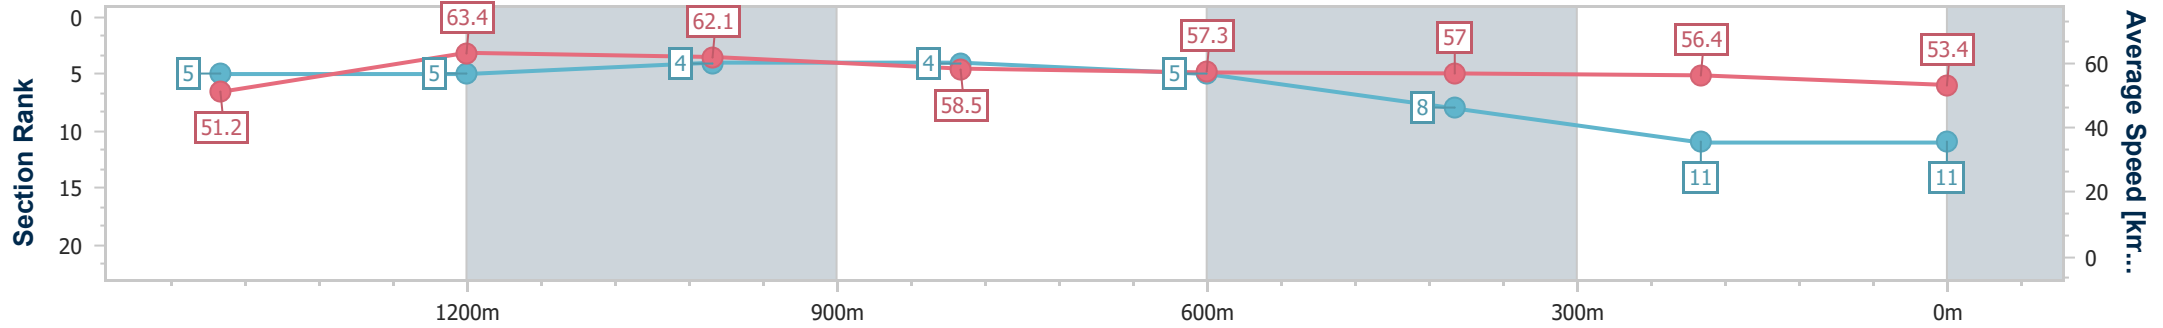

Horse/Jockey Name	Ready Enable
Final Rank	11
Fastest Section Time (Section)	0:11.50 (1400m)
Top Speed [km/h] (Section)	63.9 (1400m)
Race State	Finished

Ipswich QLD Professional
Race 5: THE PRINCE ALFRED HOTEL Maiden Handicap - 1666m

19 August 2024 - 15:10

Track Rating: Soft 7, Weather: Fine, Rail Position: True

Section	Overall	1400m	1200m	1000m	800m	600m	400m	200m
Section Times	1:46.01 [11] (0:18.75)	1:27.26 [5] (0:11.50)	1:15.76 [5] (0:11.73)	1:04.03 [4] (0:12.39)	0:51.64 [4] (0:12.61)	0:39.03 [5] (0:12.71)	0:26.32 [8] (0:12.85)	0:13.47 [11] (0:13.47)
Average Speed [km/h]	51.2	63.4	62.1	58.5	57.3	57.0	56.4	53.4
Top Speed [km/h]	62.7	63.9	63.4	59.9	57.9	57.5	56.8	55.5
Avg. Dist. to Rail [m]	9.3	3.1	2.8	2.2	1.3	1.6	1.8	4.0
Avg. Stride Freq. [Hz]	2.4	2.5	2.5	2.4	2.4	2.4	2.4	2.3
Avg. Stride Length [m]	6.0	7.1	7.0	6.9	6.7	6.6	6.6	6.5

- [ ] Ranking at each section and finish
- -.-.- No data available at this section
- NA No data available