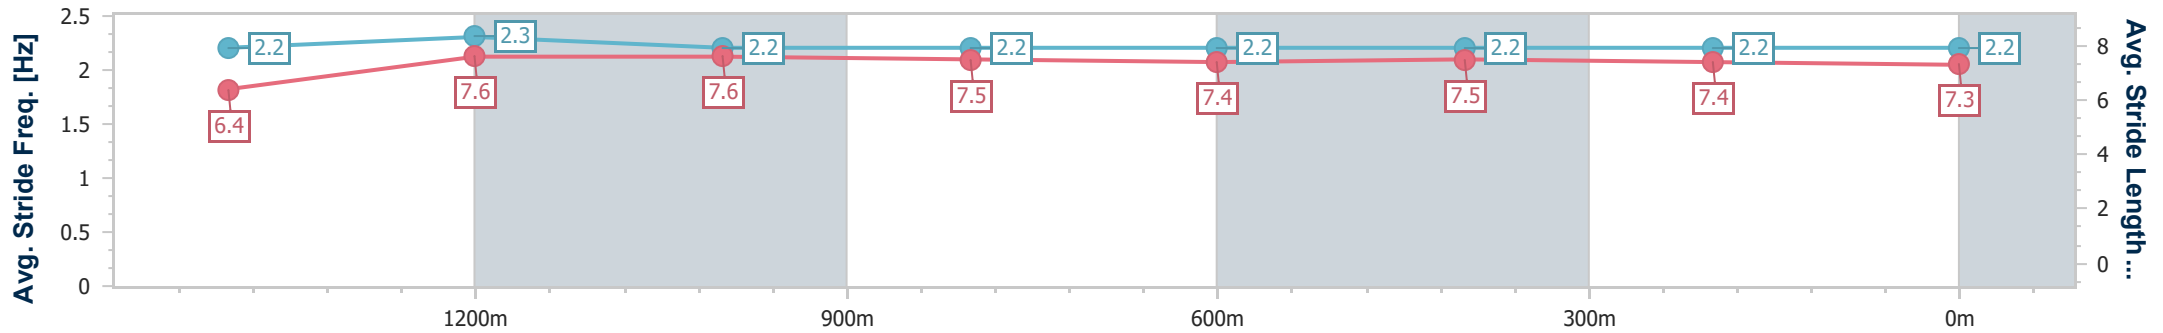

Horse/Jockey Name	Jenny's Rose
Final Rank	7
Fastest Section Time (Section)	0:11.53 (1400m)
Top Speed [km/h] (Section)	64.5 (1400m)
Race State	Finished

Ipswich QLD Professional
Race 5: THE PRINCE ALFRED HOTEL Maiden Handicap - 1666m

19 August 2024 - 15:10

Track Rating: Soft 7, Weather: Fine, Rail Position: True

Section	Overall	1400m	1200m	1000m	800m	600m	400m	200m
Section Times	1:44.30 [7] (0:18.76)	1:25.54 [6] (0:11.53)	1:14.01 [6] (0:11.92)	1:02.09 [7] (0:12.49)	0:49.60 [7] (0:12.45)	0:37.15 [7] (0:12.19)	0:24.96 [7] (0:12.37)	0:12.59 [7] (0:12.59)
Average Speed [km/h]	51.1	63.1	60.8	57.9	57.9	59.3	58.4	57.3
Top Speed [km/h]	63.1	64.5	63.2	58.8	59.1	60.0	59.5	57.9
Avg. Dist. to Rail [m]	5.6	2.1	1.8	1.5	0.5	0.5	1.7	3.5
Avg. Stride Freq. [Hz]	2.2	2.3	2.2	2.2	2.2	2.2	2.2	2.2
Avg. Stride Length [m]	6.4	7.6	7.6	7.5	7.4	7.5	7.4	7.3

- [ ] Ranking at each section and finish
- -.-.- No data available at this section
- NA No data available