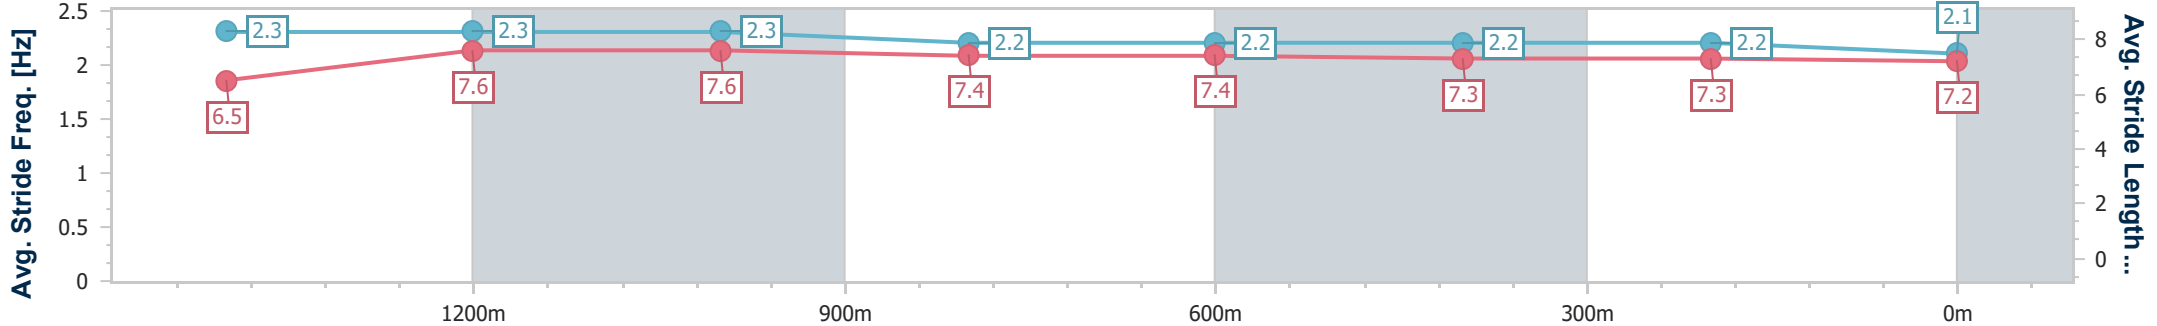

Horse/Jockey Name	Mingardos
Final Rank	4
Fastest Section Time (Section)	0:11.28 (1400m)
Top Speed [km/h] (Section)	65.7 (1400m)
Race State	Finished

Ipswich QLD Professional
Race 5: THE PRINCE ALFRED HOTEL Maiden Handicap - 1666m

19 August 2024 - 15:10

Track Rating: Soft 7, Weather: Fine, Rail Position: True

Section	Overall	1400m	1200m	1000m	800m	600m	400m	200m
Section Times	1:44.02 [4] (0:18.38)	1:25.64 [1] (0:11.28)	1:14.36 [1] (0:11.71)	1:02.65 [1] (0:12.36)	0:50.29 [1] (0:12.45)	0:37.84 [1] (0:12.47)	0:25.37 [3] (0:12.47)	0:12.90 [4] (0:12.90)
Average Speed [km/h]	52.2	64.0	61.5	58.4	57.7	57.6	57.7	55.8
Top Speed [km/h]	64.0	65.7	63.0	59.9	58.0	58.7	57.9	57.6
Avg. Dist. to Rail [m]	6.7	1.2	0.5	0.4	0.3	0.4	1.0	0.4
Avg. Stride Freq. [Hz]	2.3	2.3	2.3	2.2	2.2	2.2	2.2	2.1
Avg. Stride Length [m]	6.5	7.6	7.6	7.4	7.4	7.3	7.3	7.2

- [ ] Ranking at each section and finish
- -.-.- No data available at this section
- NA No data available