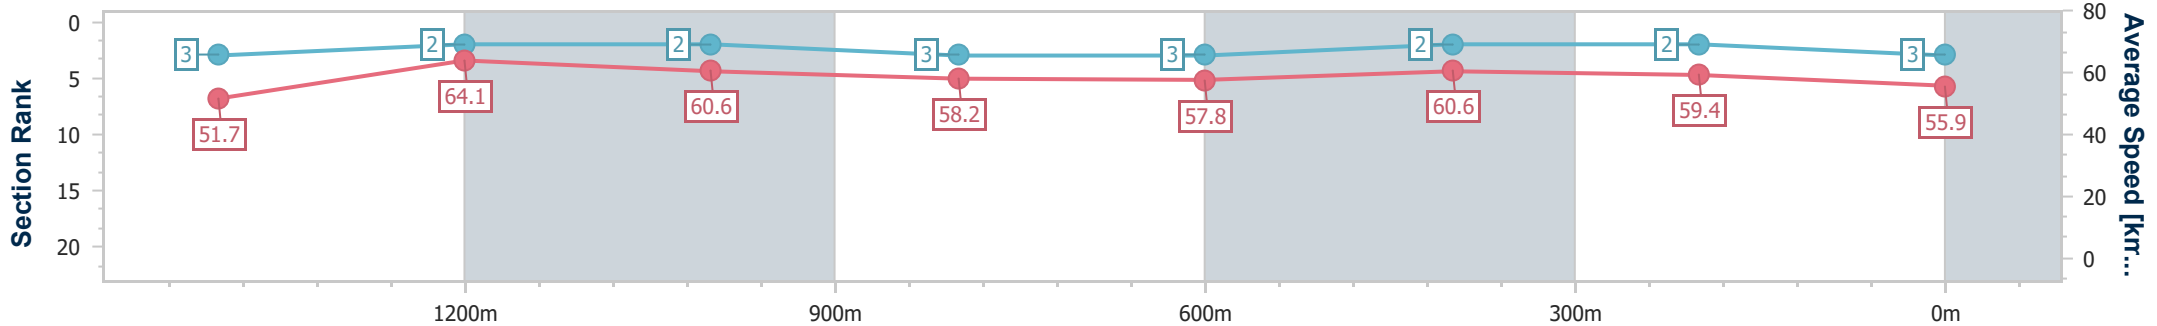

Horse/Jockey Name	Autumn Song
Final Rank	3
Fastest Section Time (Section)	0:11.34 (1400m)
Top Speed [km/h] (Section)	65.8 (1400m)
Race State	Finished

Ipswich QLD Professional
Race 5: THE PRINCE ALFRED HOTEL Maiden Handicap - 1666m

19 August 2024 - 15:10

Track Rating: Soft 7, Weather: Fine, Rail Position: True

Section	Overall	1400m	1200m	1000m	800m	600m	400m	200m					
Section Times	1:43.78 [3] (0:18.53)	1:25.25 [3] (0:11.34)	1:13.91 [2] (0:11.89)	1:02.02 [2] (0:12.42)	0:49.60 [3] (0:12.43)	0:37.17 [3] (0:12.01)	0:25.16 [2] (0:12.30)	0:12.86 [2] (0:12.86)					
Average Speed [km/h]	51.7	64.1	60.6	58.2	57.8	60.6	59.4	55.9					
Top Speed [km/h]	64.2	65.8	64.6	59.0	59.4	61.9	61.4	58.4					
Avg. Dist. to Rail [m]	7.9	1.9	0.5	0.1	0.3	2.1	2.9	2.8					
Avg. Stride Freq. [Hz]	2.2	2.3	2.3	2.2	2.2	2.3	2.2	2.2					
Avg. Stride Length [m]	6.5	7.6	7.5	7.3	7.3	7.4	7.4	7.1					

- [ ] Ranking at each section and finish
- -.-.- No data available at this section
- NA No data available