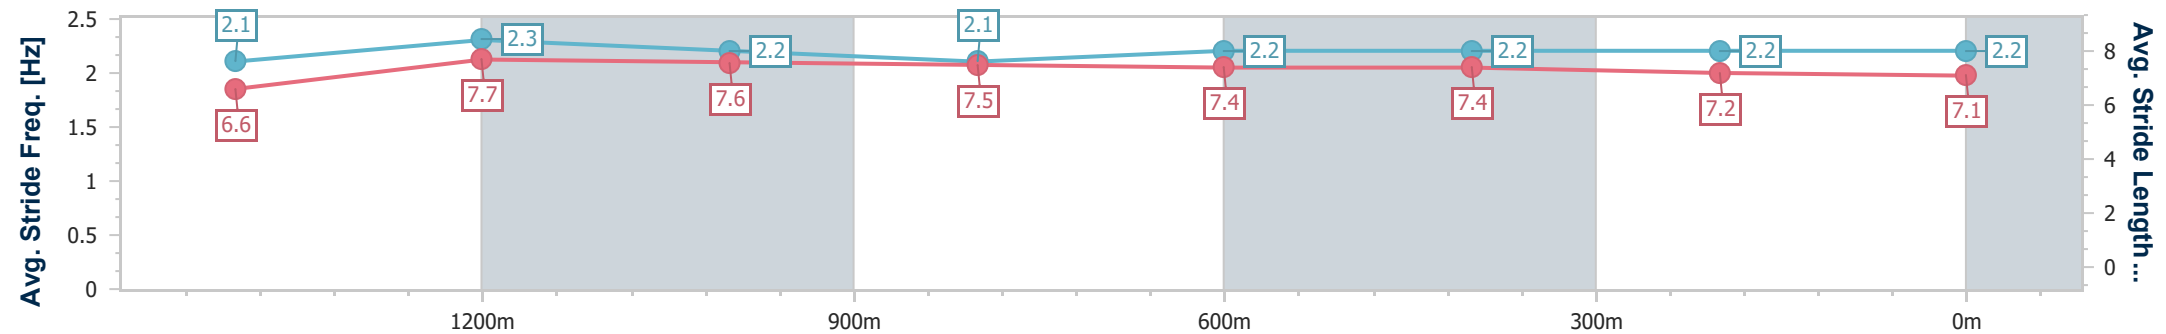

Horse/Jockey Name	Midnight Seas
Final Rank	8
Fastest Section Time (Section)	0:11.41 (1400m)
Top Speed [km/h] (Section)	63.8 (1400m)
Race State	Finished

Ipswich QLD Professional
Race 5: THE PRINCE ALFRED HOTEL Maiden Handicap - 1666m

19 August 2024 - 15:10

Track Rating: Soft 7, Weather: Fine, Rail Position: True

Section	Overall	1400m	1200m	1000m	800m	600m	400m	200m					
Section Times	1:44.57 [8] (0:18.89)	1:25.68 [8] (0:11.41)	1:14.27 [7] (0:11.84)	1:02.43 [6] (0:12.39)	0:50.04 [6] (0:12.52)	0:37.52 [6] (0:12.13)	0:25.39 [5] (0:12.46)	0:12.93 [6] (0:12.93)					
Average Speed [km/h]	50.7	62.9	60.5	58.0	57.1	59.3	57.5	55.6					
Top Speed [km/h]	63.3	63.8	63.3	59.2	58.6	60.3	59.3	56.9					
Avg. Dist. to Rail [m]	2.8	0.8	1.2	1.3	1.3	0.6	0.9	0.5					
Avg. Stride Freq. [Hz]	2.1	2.3	2.2	2.1	2.2	2.2	2.2	2.2					
Avg. Stride Length [m]	6.6	7.7	7.6	7.5	7.4	7.4	7.2	7.1					

- [ ] Ranking at each section and finish
- -.-.- No data available at this section
- NA No data available