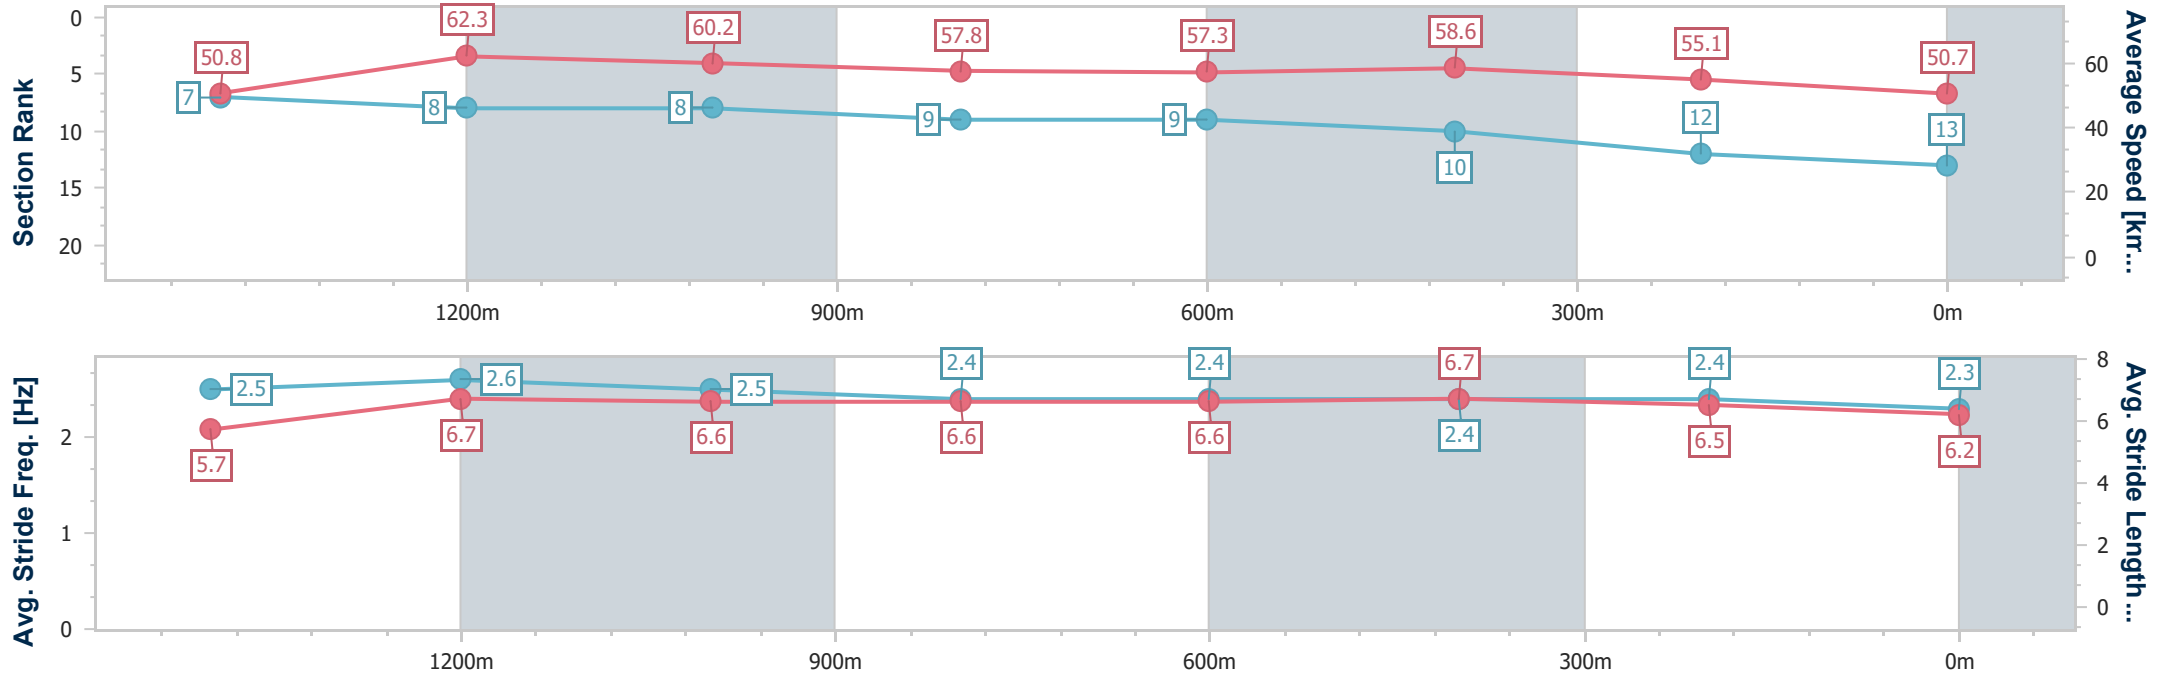

Ipswich QLD Professional
Race 5: THE PRINCE ALFRED HOTEL Maiden Handicap - 1666m

19 August 2024 - 15:10

Track Rating: Soft 7, Weather: Fine, Rail Position: True

Section	Overall	1400m	1200m	1000m	800m	600m	400m	200m					
Section Times	1:46.29 [12] (0:19.58)	1:26.71 [12] (0:11.71)	1:15.00 [13] (0:11.88)	1:03.12 [13] (0:12.35)	0:50.77 [13] (0:12.48)	0:38.29 [13] (0:12.31)	0:25.98 [13] (0:12.77)	0:13.21 [13] (0:13.21)					
Average Speed [km/h]	49.3	61.5	60.8	58.3	57.5	58.6	56.1	54.5					
Top Speed [km/h]	61.3	61.8	61.7	59.2	58.5	59.4	57.6	55.5					
Avg. Dist. to Rail [m]	5.6	0.2	0.4	0.4	0.2	0.4	0.6	0.8					
Avg. Stride Freq. [Hz]	2.3	2.5	2.4	2.4	2.4	2.4	2.4	2.3					
Avg. Stride Length [m]	5.9	6.9	6.9	6.8	6.7	6.7	6.5	6.5					

- [] Ranking at each section and finish
- .-.- No data available at this section
- NA No data available

Horse/Jockey Name	Our Bling
Final Rank	13
Fastest Section Time (Section)	0:11.57 (1400m)
Top Speed [km/h] (Section)	63.9 (Overall)
Race State	Finished

Ipswich QLD Professional
Race 5: THE PRINCE ALFRED HOTEL Maiden Handicap - 1666m

19 August 2024 - 15:10

Track Rating: Soft 7, Weather: Fine, Rail Position: True

Section	Overall	1400m	1200m	1000m	800m	600m	400m	200m					
Section Times	1:47.10 [13] (0:18.89)	1:28.21 [7] (0:11.57)	1:16.64 [8] (0:11.98)	1:04.66 [8] (0:12.49)	0:52.17 [9] (0:12.53)	0:39.64 [9] (0:12.34)	0:27.30 [10] (0:13.13)	0:14.17 [12] (0:14.17)					
Average Speed [km/h]	50.8	62.3	60.2	57.8	57.3	58.6	55.1	50.7					
Top Speed [km/h]	63.9	63.6	63.0	58.8	58.4	60.0	56.1	55.5					
Avg. Dist. to Rail [m]	4.9	0.9	0.2	0.3	0.2	0.7	1.2	2.1					
Avg. Stride Freq. [Hz]	2.5	2.6	2.5	2.4	2.4	2.4	2.4	2.3					
Avg. Stride Length [m]	5.7	6.7	6.6	6.6	6.6	6.7	6.5	6.2					

- [] Ranking at each section and finish
- .-.- No data available at this section
- NA No data available