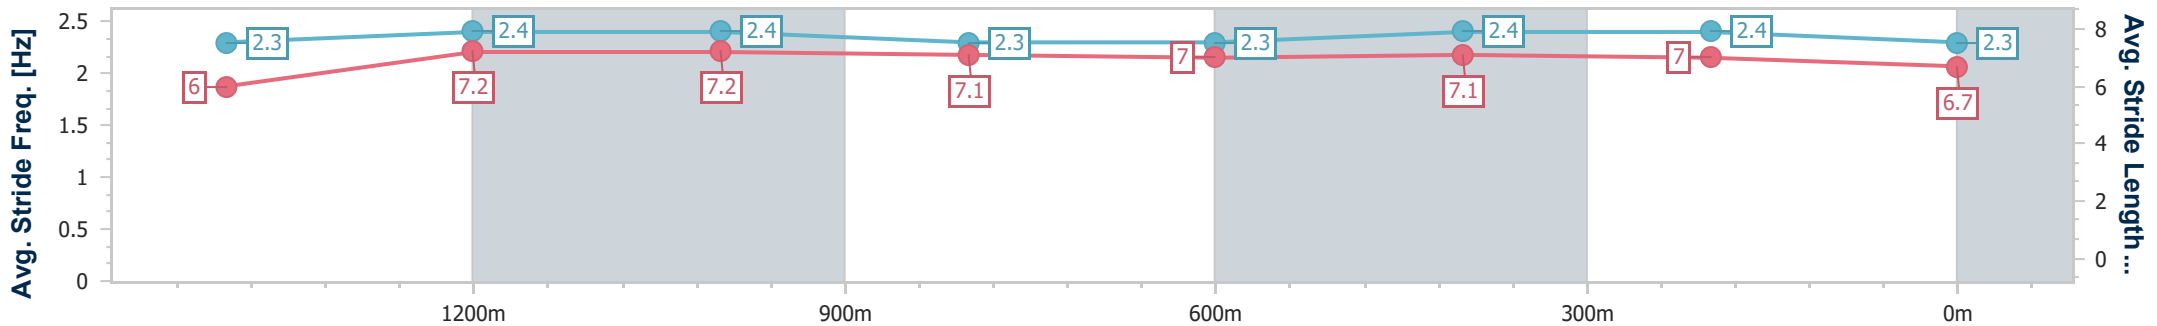

- [] Ranking at each section and finish
- .-.- No data available at this section
- NA No data available

Horse/Jockey Name	Supidocharged
Final Rank	9
Fastest Section Time (Section)	0:11.66 (1400m)
Top Speed [km/h] (Section)	63.1 (1200m)
Race State	Finished

Ipswich QLD Professional
Race 5: THE PRINCE ALFRED HOTEL Maiden Handicap - 1666m

19 August 2024 - 15:10

Track Rating: Soft 7, Weather: Fine, Rail Position: True

Section	Overall	1400m	1200m	1000m	800m	600m	400m	200m					
Section Times	1:44.97 [9] (0:19.61)	1:25.36 [13] (0:11.66)	1:13.70 [12] (0:11.67)	1:02.03 [12] (0:12.50)	0:49.53 [12] (0:12.42)	0:37.11 [11] (0:12.02)	0:25.09 [11] (0:12.34)	0:12.75 [9] (0:12.75)					
Average Speed [km/h]	49.0	62.0	61.9	57.7	58.1	60.6	59.2	56.3					
Top Speed [km/h]	62.6	62.8	63.1	58.6	60.1	61.0	60.6	58.4					
Avg. Dist. to Rail [m]	6.6	0.8	0.3	0.3	0.9	2.0	4.1	4.0					
Avg. Stride Freq. [Hz]	2.3	2.4	2.4	2.3	2.3	2.4	2.4	2.3					
Avg. Stride Length [m]	6.0	7.2	7.2	7.1	7.0	7.1	7.0	6.7					