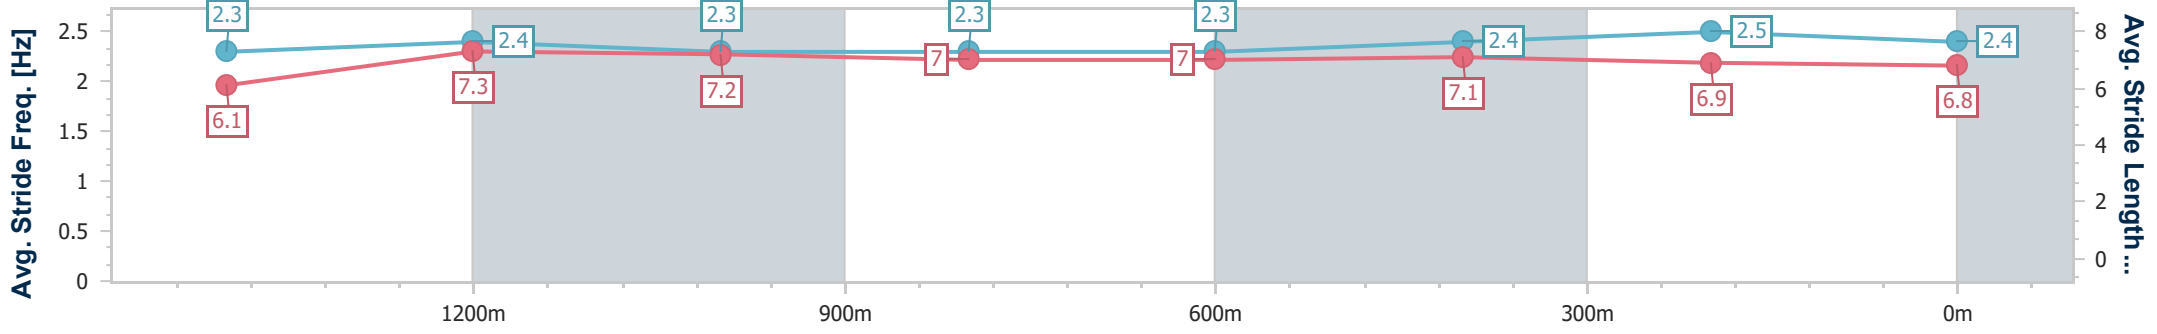

Ipswich QLD Professional
 Race 5: THE PRINCE ALFRED HOTEL Maiden Handicap - 1666m

19 August 2024 - 15:10

Track Rating: Soft 7, Weather: Fine, Rail Position: True

Section	Overall	1400m	1200m	1000m	800m	600m	400m	200m
Section Times	1:43.19 [1] (0:19.22)	1:23.97 [11] (0:11.40)	1:12.57 [9] (0:11.86)	1:00.71 [9] (0:12.41)	0:48.30 [8] (0:12.51)	0:35.79 [8] (0:11.92)	0:23.87 [6] (0:11.86)	0:12.01 [5] (0:12.01)
Average Speed [km/h]	49.8	63.0	60.8	57.9	57.3	60.3	60.9	60.1
Top Speed [km/h]	62.9	63.8	62.5	58.7	59.6	61.7	62.1	60.7
Avg. Dist. to Rail [m]	6.5	0.5	0.5	0.7	0.6	0.4	1.3	3.9
Avg. Stride Freq. [Hz]	2.3	2.4	2.3	2.3	2.3	2.4	2.5	2.4
Avg. Stride Length [m]	6.1	7.3	7.2	7.0	7.0	7.1	6.9	6.8