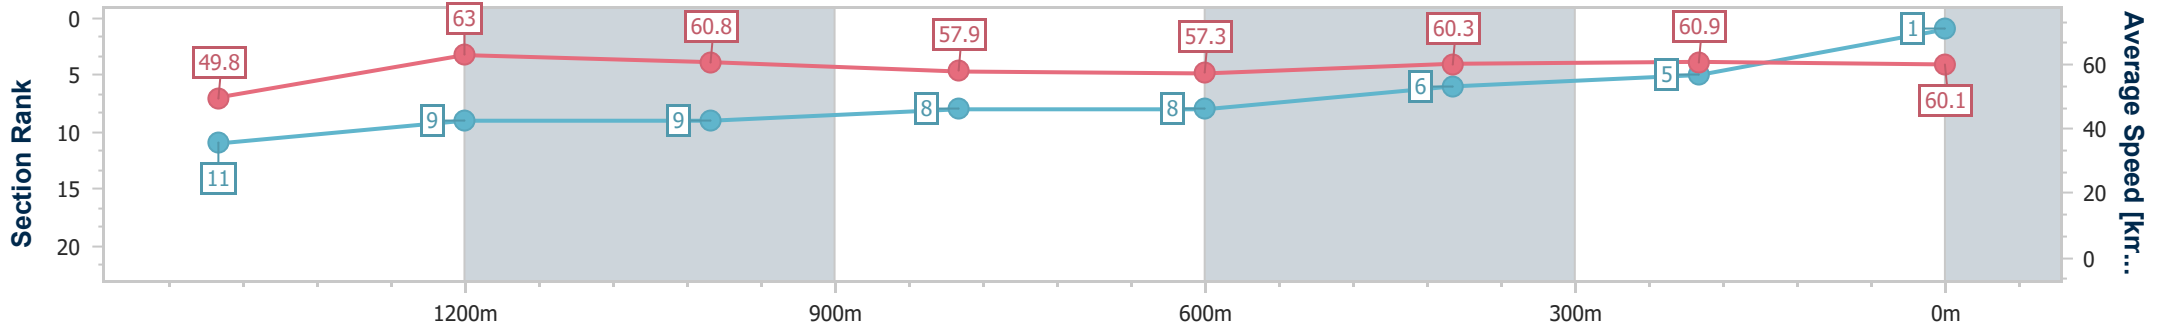

Ipswich QLD Professional
 Race 5: THE PRINCE ALFRED HOTEL Maiden Handicap - 1666m

19 August 2024 - 15:10

Track Rating: Soft 7, Weather: Fine, Rail Position: True

Section	Overall	1400m	1200m	1000m	800m	600m	400m	200m
Section Times	1:43.19 [1] (0:19.22)	1:23.97 [11] (0:11.40)	1:12.57 [9] (0:11.86)	1:00.71 [9] (0:12.41)	0:48.30 [8] (0:12.51)	0:35.79 [8] (0:11.92)	0:23.87 [6] (0:11.86)	0:12.01 [5] (0:12.01)
Average Speed [km/h]	49.8	63.0	60.8	57.9	57.3	60.3	60.9	60.1
Top Speed [km/h]	62.9	63.8	62.5	58.7	59.6	61.7	62.1	60.7
Avg. Dist. to Rail [m]	6.5	0.5	0.5	0.7	0.6	0.4	1.3	3.9
Avg. Stride Freq. [Hz]	2.3	2.4	2.3	2.3	2.3	2.4	2.5	2.4
Avg. Stride Length [m]	6.1	7.3	7.2	7.0	7.0	7.1	6.9	6.8