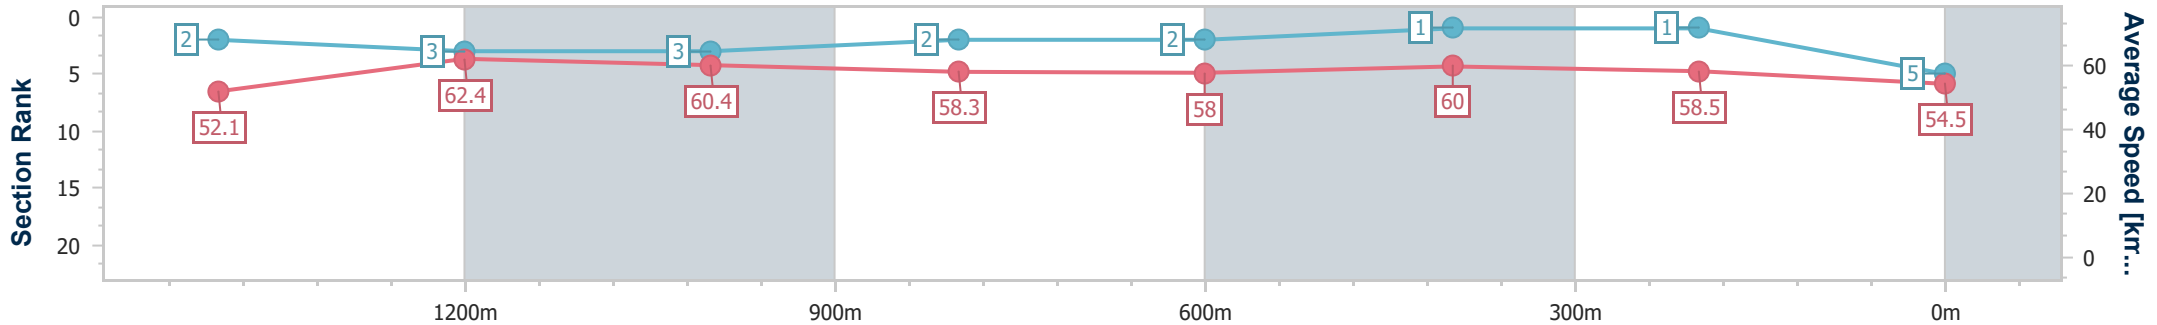

Horse/Jockey Name	Windy Wheels
Final Rank	5
Fastest Section Time (Section)	0:11.49 (1400m)
Top Speed [km/h] (Section)	64.7 (Overall)
Race State	Finished

Ipswich QLD Professional
Race 5: THE PRINCE ALFRED HOTEL Maiden Handicap - 1666m

19 August 2024 - 15:10

Track Rating: Soft 7, Weather: Fine, Rail Position: True

Section	Overall	1400m	1200m	1000m	800m	600m	400m	200m
Section Times	1:44.10 [5] (0:18.42)	1:25.68 [2] (0:11.49)	1:14.19 [3] (0:11.93)	1:02.26 [3] (0:12.34)	0:49.92 [2] (0:12.39)	0:37.53 [2] (0:11.99)	0:25.54 [1] (0:12.34)	0:13.20 [1] (0:13.20)
Average Speed [km/h]	52.1	62.4	60.4	58.3	58.0	60.0	58.5	54.5
Top Speed [km/h]	64.7	63.8	62.6	59.5	59.6	61.2	60.6	56.1
Avg. Dist. to Rail [m]	2.1	0.2	0.3	0.2	0.8	0.4	0.5	1.1
Avg. Stride Freq. [Hz]	2.3	2.3	2.3	2.2	2.2	2.3	2.3	2.1
Avg. Stride Length [m]	6.4	7.4	7.4	7.3	7.3	7.3	7.1	7.2

- [ ] Ranking at each section and finish
- -.-.- No data available at this section
- NA No data available