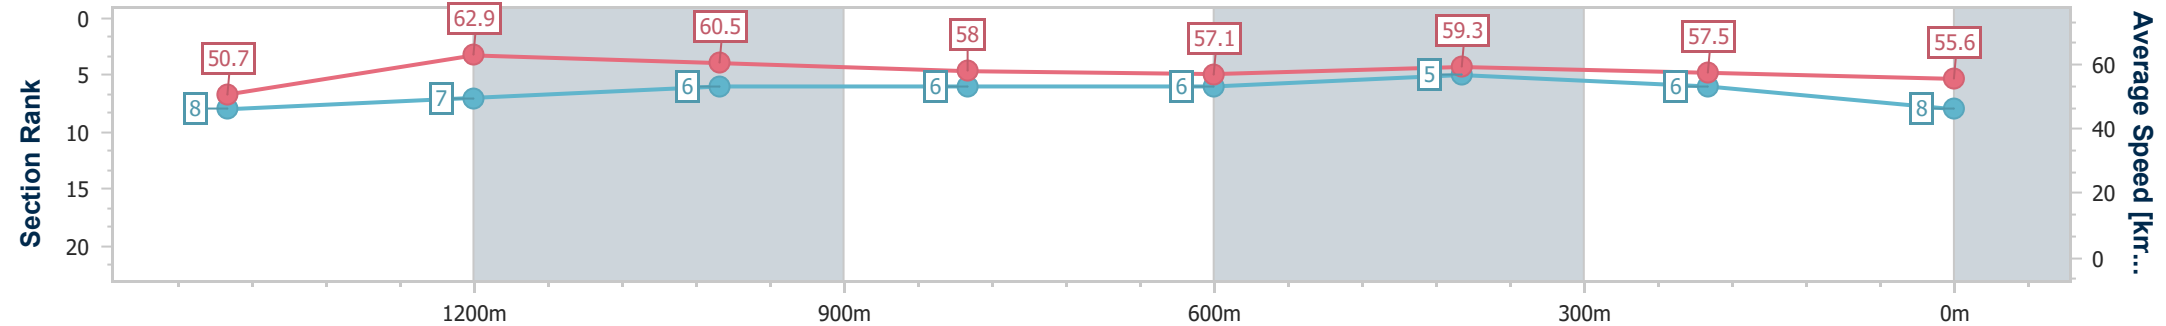

Horse/Jockey Name	Midnight Seas
Final Rank	8
Fastest Section Time (Section)	0:11.41 (1400m)
Top Speed [km/h] (Section)	63.8 (1400m)
Race State	Finished

Ipswich QLD Professional
Race 5: THE PRINCE ALFRED HOTEL Maiden Handicap - 1666m

19 August 2024 - 15:10

Track Rating: Soft 7, Weather: Fine, Rail Position: True

Section	Overall	1400m	1200m	1000m	800m	600m	400m	200m					
Section Times	1:44.57 [8] (0:18.89)	1:25.68 [8] (0:11.41)	1:14.27 [7] (0:11.84)	1:02.43 [6] (0:12.39)	0:50.04 [6] (0:12.52)	0:37.52 [6] (0:12.13)	0:25.39 [5] (0:12.46)	0:12.93 [6] (0:12.93)					
Average Speed [km/h]	50.7	62.9	60.5	58.0	57.1	59.3	57.5	55.6					
Top Speed [km/h]	63.3	63.8	63.3	59.2	58.6	60.3	59.3	56.9					
Avg. Dist. to Rail [m]	2.8	0.8	1.2	1.3	1.3	0.6	0.9	0.5					
Avg. Stride Freq. [Hz]	2.1	2.3	2.2	2.1	2.2	2.2	2.2	2.2					
Avg. Stride Length [m]	6.6	7.7	7.6	7.5	7.4	7.4	7.2	7.1					

- [ ] Ranking at each section and finish
- -.-.- No data available at this section
- NA No data available