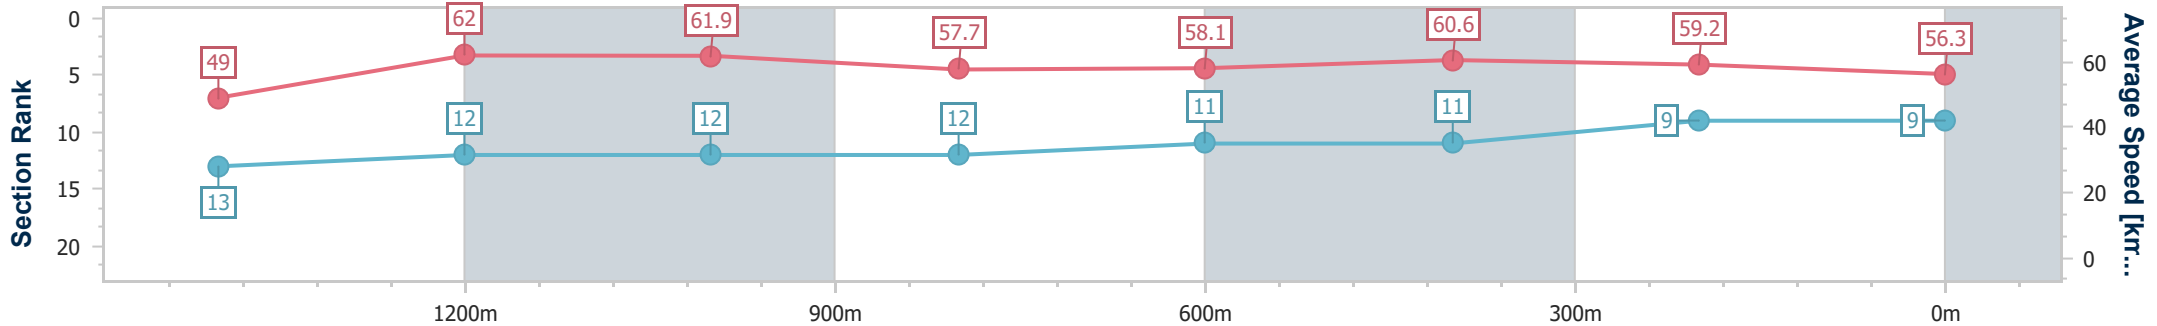

Horse/Jockey Name	Supidocharged
Final Rank	9
Fastest Section Time (Section)	0:11.66 (1400m)
Top Speed [km/h] (Section)	63.1 (1200m)
Race State	Finished

Ipswich QLD Professional
Race 5: THE PRINCE ALFRED HOTEL Maiden Handicap - 1666m

19 August 2024 - 15:10

Track Rating: Soft 7, Weather: Fine, Rail Position: True

Section	Overall	1400m	1200m	1000m	800m	600m	400m	200m					
Section Times	1:44.97 [9] (0:19.61)	1:25.36 [13] (0:11.66)	1:13.70 [12] (0:11.67)	1:02.03 [12] (0:12.50)	0:49.53 [12] (0:12.42)	0:37.11 [11] (0:12.02)	0:25.09 [11] (0:12.34)	0:12.75 [9] (0:12.75)					
Average Speed [km/h]	49.0	62.0	61.9	57.7	58.1	60.6	59.2	56.3					
Top Speed [km/h]	62.6	62.8	63.1	58.6	60.1	61.0	60.6	58.4					
Avg. Dist. to Rail [m]	6.6	0.8	0.3	0.3	0.9	2.0	4.1	4.0					
Avg. Stride Freq. [Hz]	2.3	2.4	2.4	2.3	2.3	2.4	2.4	2.3					
Avg. Stride Length [m]	6.0	7.2	7.2	7.1	7.0	7.1	7.0	6.7					

- [ ] Ranking at each section and finish
- -.-.- No data available at this section
- NA No data available