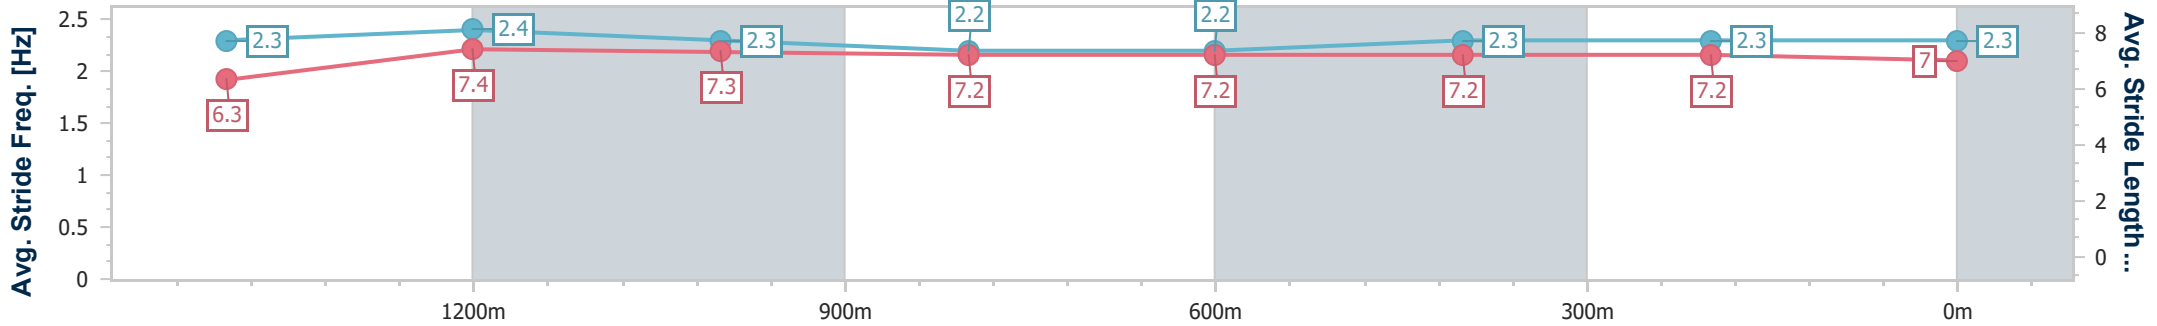

Horse/Jockey Name	Viking Blood
Final Rank	2
Fastest Section Time (Section)	0:11.45 (1400m)
Top Speed [km/h] (Section)	64.7 (Overall)
Race State	Finished

Ipswich QLD Professional
Race 5: THE PRINCE ALFRED HOTEL Maiden Handicap - 1666m

19 August 2024 - 15:10

Track Rating: Soft 7, Weather: Fine, Rail Position: True

Section	Overall	1400m	1200m	1000m	800m	600m	400m	200m
Section Times	1:43.30 [2] (0:18.60)	1:24.70 [4] (0:11.45)	1:13.25 [4] (0:11.99)	1:01.26 [5] (0:12.40)	0:48.86 [5] (0:12.50)	0:36.36 [4] (0:11.96)	0:24.40 [4] (0:12.03)	0:12.37 [3] (0:12.37)
Average Speed [km/h]	51.6	63.2	60.4	58.1	57.5	59.9	60.0	58.1
Top Speed [km/h]	64.7	64.2	62.4	58.9	59.1	60.8	61.0	59.2
Avg. Dist. to Rail [m]	4.1	1.4	1.0	0.6	0.2	0.6	1.3	3.2
Avg. Stride Freq. [Hz]	2.3	2.4	2.3	2.2	2.2	2.3	2.3	2.3
Avg. Stride Length [m]	6.3	7.4	7.3	7.2	7.2	7.2	7.2	7.0

- [ ] Ranking at each section and finish
- -.-.- No data available at this section
- NA No data available