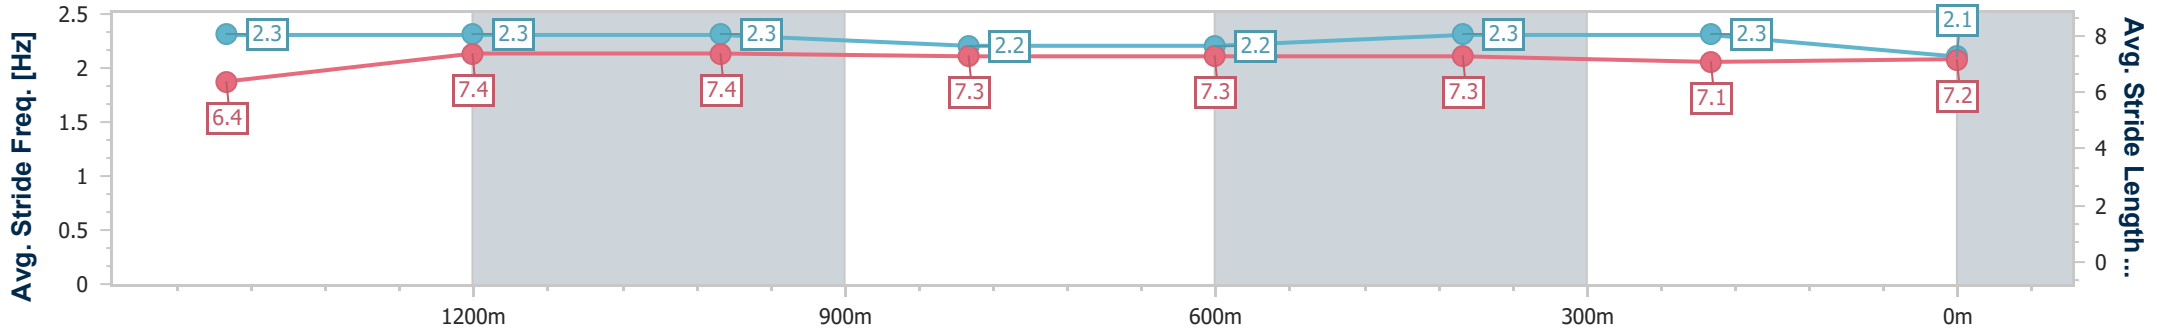

Horse/Jockey Name	Windy Wheels
Final Rank	5
Fastest Section Time (Section)	0:11.49 (1400m)
Top Speed [km/h] (Section)	64.7 (Overall)
Race State	Finished

Ipswich QLD Professional
Race 5: THE PRINCE ALFRED HOTEL Maiden Handicap - 1666m

19 August 2024 - 15:10

Track Rating: Soft 7, Weather: Fine, Rail Position: True

Section	Overall	1400m	1200m	1000m	800m	600m	400m	200m
Section Times	1:44.10 [5] (0:18.42)	1:25.68 [2] (0:11.49)	1:14.19 [3] (0:11.93)	1:02.26 [3] (0:12.34)	0:49.92 [2] (0:12.39)	0:37.53 [2] (0:11.99)	0:25.54 [1] (0:12.34)	0:13.20 [1] (0:13.20)
Average Speed [km/h]	52.1	62.4	60.4	58.3	58.0	60.0	58.5	54.5
Top Speed [km/h]	64.7	63.8	62.6	59.5	59.6	61.2	60.6	56.1
Avg. Dist. to Rail [m]	2.1	0.2	0.3	0.2	0.8	0.4	0.5	1.1
Avg. Stride Freq. [Hz]	2.3	2.3	2.3	2.2	2.2	2.3	2.3	2.1
Avg. Stride Length [m]	6.4	7.4	7.4	7.3	7.3	7.3	7.1	7.2

- [ ] Ranking at each section and finish
- -.-.- No data available at this section
- NA No data available