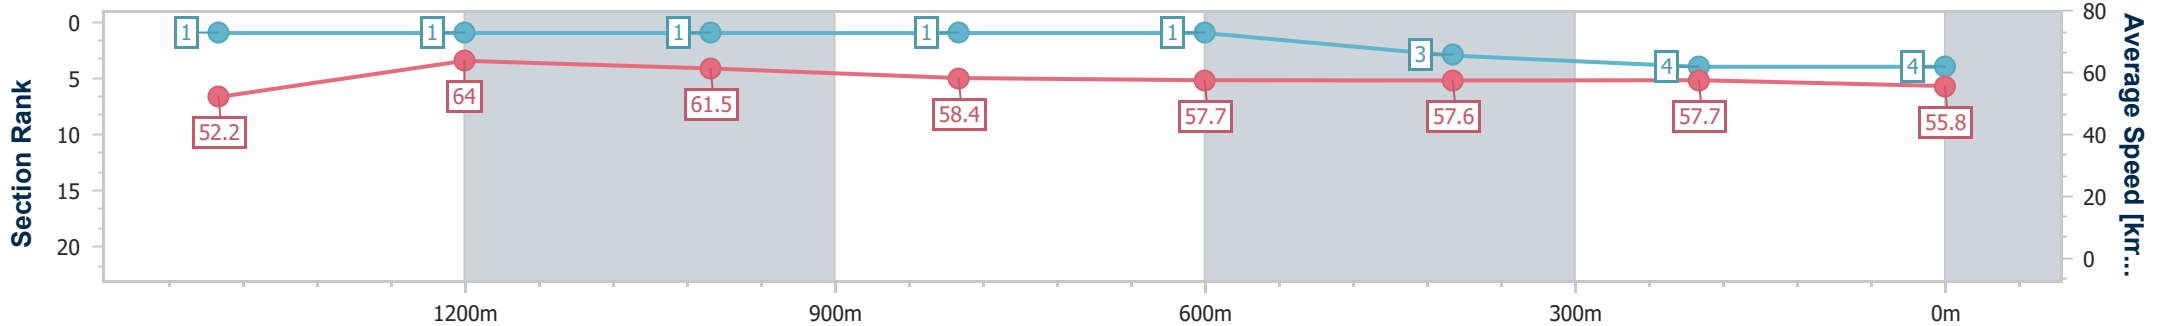

Horse/Jockey Name	Mingardos
Final Rank	4
Fastest Section Time (Section)	0:11.28 (1400m)
Top Speed [km/h] (Section)	65.7 (1400m)
Race State	Finished

Ipswich QLD Professional
Race 5: THE PRINCE ALFRED HOTEL Maiden Handicap - 1666m

19 August 2024 - 15:10

Track Rating: Soft 7, Weather: Fine, Rail Position: True

Section	Overall	1400m	1200m	1000m	800m	600m	400m	200m
Section Times	1:44.02 [4] (0:18.38)	1:25.64 [1] (0:11.28)	1:14.36 [1] (0:11.71)	1:02.65 [1] (0:12.36)	0:50.29 [1] (0:12.45)	0:37.84 [1] (0:12.47)	0:25.37 [3] (0:12.47)	0:12.90 [4] (0:12.90)
Average Speed [km/h]	52.2	64.0	61.5	58.4	57.7	57.6	57.7	55.8
Top Speed [km/h]	64.0	65.7	63.0	59.9	58.0	58.7	57.9	57.6
Avg. Dist. to Rail [m]	6.7	1.2	0.5	0.4	0.3	0.4	1.0	0.4
Avg. Stride Freq. [Hz]	2.3	2.3	2.3	2.2	2.2	2.2	2.2	2.1
Avg. Stride Length [m]	6.5	7.6	7.6	7.4	7.4	7.3	7.3	7.2

- [ ] Ranking at each section and finish
- -.-.- No data available at this section
- NA No data available