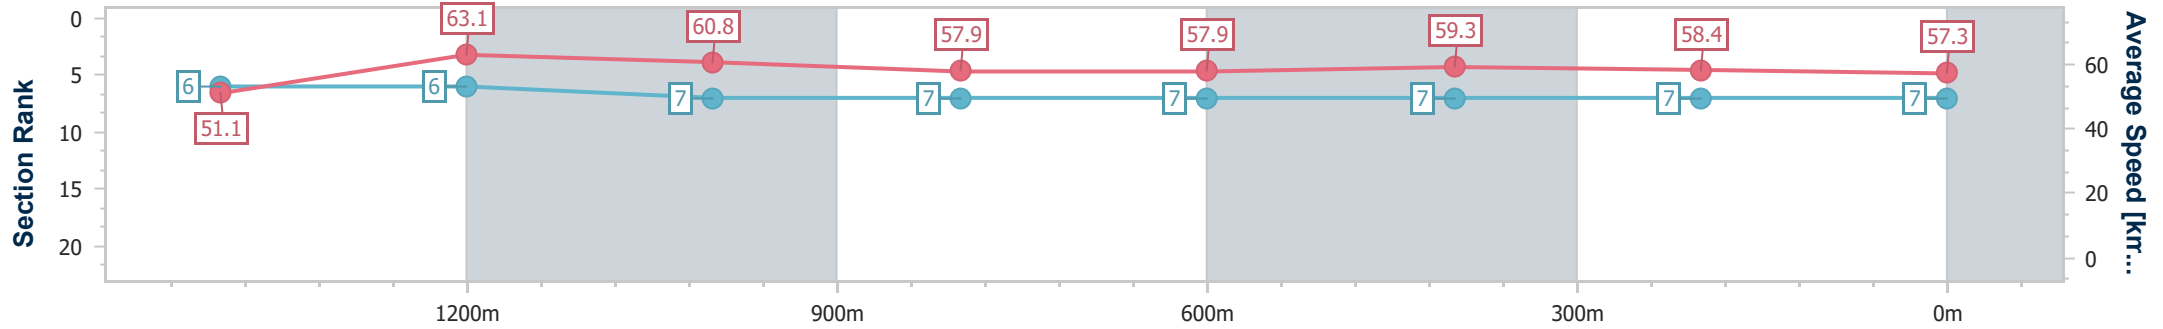

Horse/Jockey Name	Jenny's Rose
Final Rank	7
Fastest Section Time (Section)	0:11.53 (1400m)
Top Speed [km/h] (Section)	64.5 (1400m)
Race State	Finished

Ipswich QLD Professional
Race 5: THE PRINCE ALFRED HOTEL Maiden Handicap - 1666m

19 August 2024 - 15:10

Track Rating: Soft 7, Weather: Fine, Rail Position: True

Section	Overall	1400m	1200m	1000m	800m	600m	400m	200m
Section Times	1:44.30 [7] (0:18.76)	1:25.54 [6] (0:11.53)	1:14.01 [6] (0:11.92)	1:02.09 [7] (0:12.49)	0:49.60 [7] (0:12.45)	0:37.15 [7] (0:12.19)	0:24.96 [7] (0:12.37)	0:12.59 [7] (0:12.59)
Average Speed [km/h]	51.1	63.1	60.8	57.9	57.9	59.3	58.4	57.3
Top Speed [km/h]	63.1	64.5	63.2	58.8	59.1	60.0	59.5	57.9
Avg. Dist. to Rail [m]	5.6	2.1	1.8	1.5	0.5	0.5	1.7	3.5
Avg. Stride Freq. [Hz]	2.2	2.3	2.2	2.2	2.2	2.2	2.2	2.2
Avg. Stride Length [m]	6.4	7.6	7.6	7.5	7.4	7.5	7.4	7.3

- [ ] Ranking at each section and finish
- -.-.- No data available at this section
- NA No data available