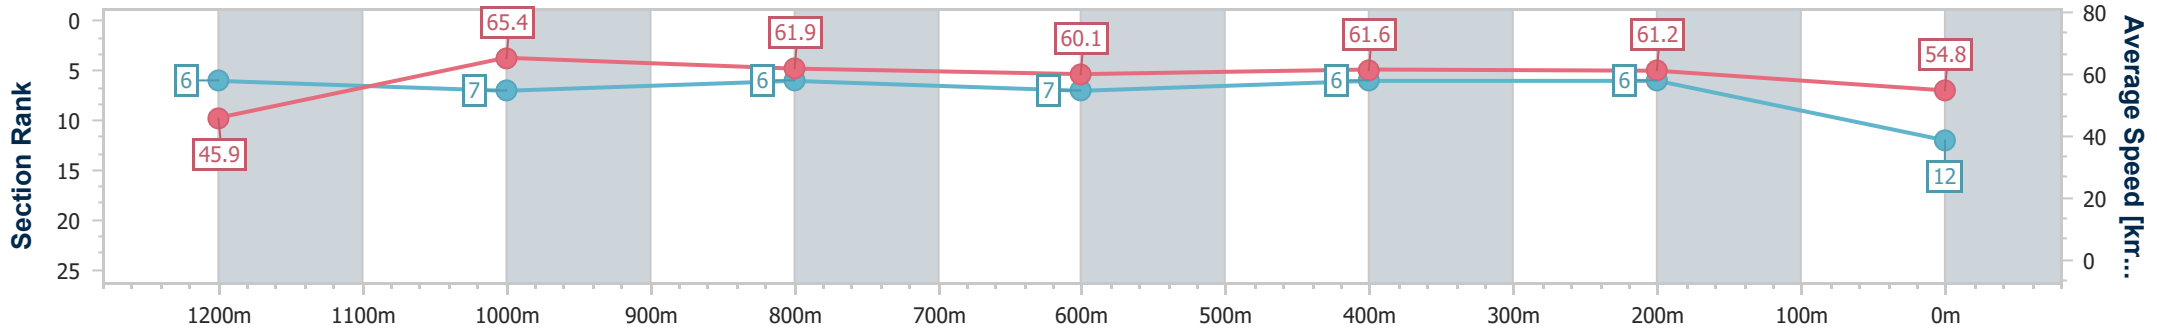

Sunshine Coast QLD Professional

Race 6: CELLARBRATIONS Maiden Handicap - 1300m

21 August 2024 - 16:06

Track Rating: Soft 7, Weather: Fine, Rail Position: +3m Entire

Section	Overall	1200m	1000m	800m	600m	400m	200m
Section Times	1:19.75 [12] (0:07.83)	1:11.92 [6] (0:11.09)	1:00.83 [7] (0:11.75)	0:49.08 [6] (0:12.20)	0:36.88 [7] (0:11.82)	0:25.06 [6] (0:11.85)	0:13.21 [6] (0:13.21)
Average Speed [km/h]	45.9	65.4	61.9	60.1	61.6	61.2	54.8
Top Speed [km/h]	64.8	67.2	65.2	61.5	63.5	63.4	58.2
Avg. Dist. to Rail [m]	7.3	4.0	3.1	1.8	1.6	6.3	7.1
Avg. Stride Freq. [Hz]	2.3	2.3	2.2	2.2	2.3	2.2	2.1
Avg. Stride Length [m]	5.4	7.9	7.6	7.6	7.5	7.6	7.3

- [] Ranking at each section and finish
- .-.- No data available at this section
- NA No data available

Horse/Jockey Name	Augury
Final Rank	13
Fastest Section Time (Section)	0:08.09 (Overall)
Top Speed [km/h] (Section)	65.8 (Overall)
Race State	Finished