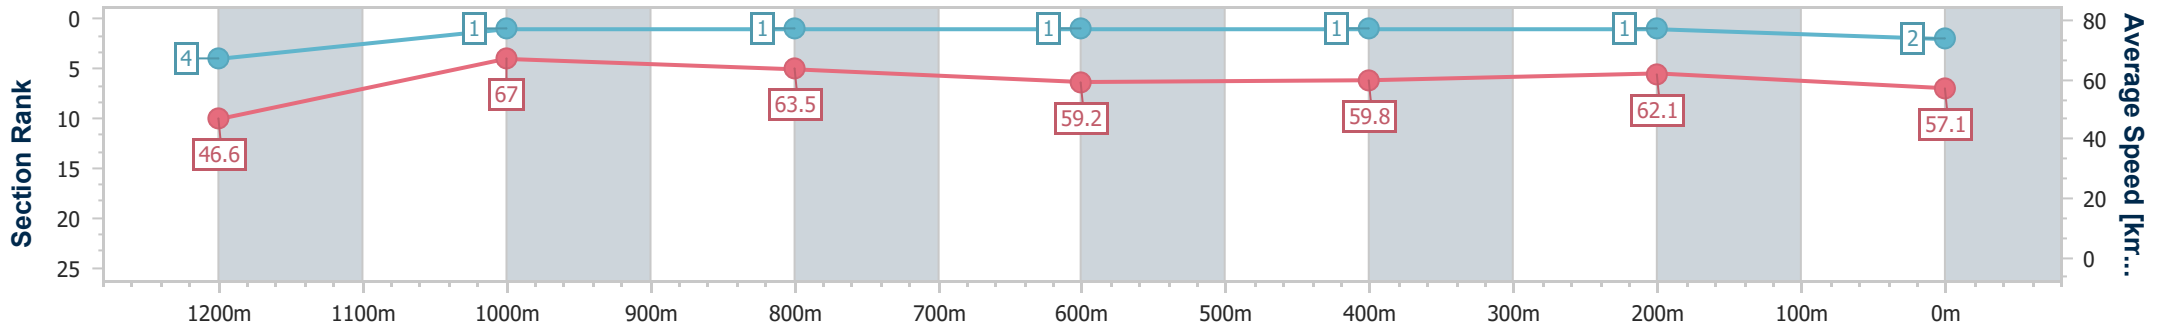

Sunshine Coast QLD Professional

Race 6: CELLARBRATIONS Maiden Handicap - 1300m

21 August 2024 - 16:06

Track Rating: Soft 7, Weather: Fine, Rail Position: +3m Entire

Section	Overall	1200m	1000m	800m	600m	400m	200m
Section Times	1:18.49 [2] (0:07.75)	1:10.74 [4] (0:10.76)	0:59.98 [1] (0:11.42)	0:48.56 [1] (0:12.25)	0:36.31 [1] (0:11.96)	0:24.35 [1] (0:11.64)	0:12.71 [1] (0:12.71)
Average Speed [km/h]	46.6	67.0	63.5	59.2	59.8	62.1	57.1
Top Speed [km/h]	63.0	69.7	68.4	60.1	61.9	63.4	60.5
Avg. Dist. to Rail [m]	13.5	6.8	2.2	0.3	1.7	1.4	3.2
Avg. Stride Freq. [Hz]	2.2	2.4	2.3	2.2	2.2	2.3	2.2
Avg. Stride Length [m]	5.6	7.7	7.7	7.4	7.4	7.4	7.2