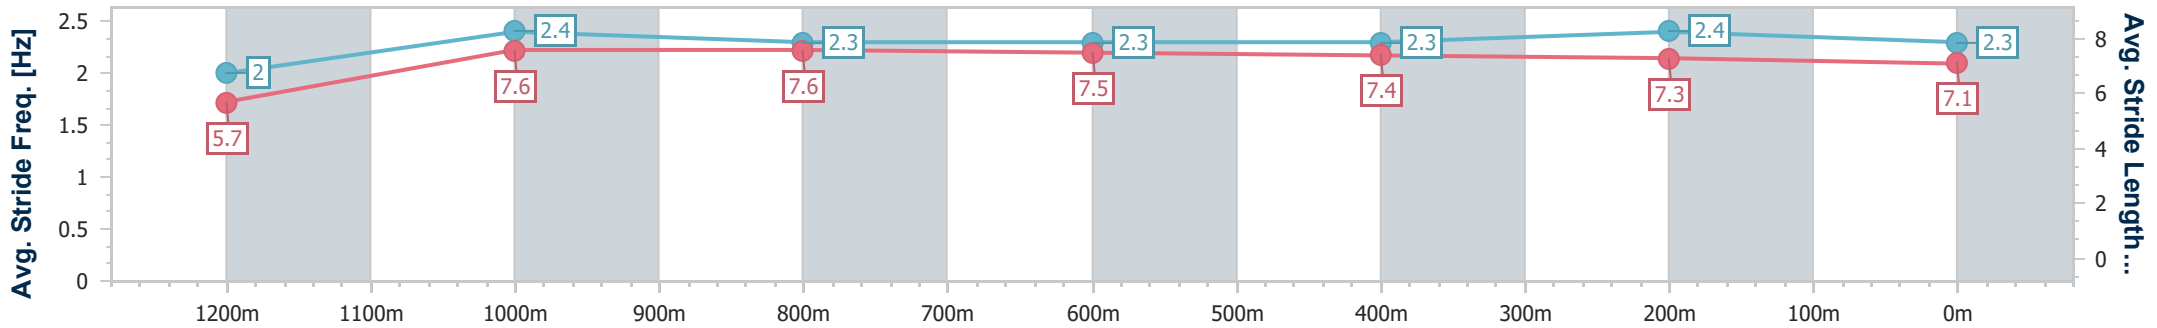

Sunshine Coast QLD Professional

Race 6: CELLARBRATIONS Maiden Handicap - 1300m

21 August 2024 - 16:06

Track Rating: Soft 7, Weather: Fine, Rail Position: +3m Entire

Section	Overall	1200m	1000m	800m	600m	400m	200m
Section Times	1:19.16 [8] (0:08.58)	1:10.58 [16] (0:11.12)	0:59.46 [14] (0:11.67)	0:47.79 [14] (0:11.94)	0:35.85 [13] (0:11.82)	0:24.03 [12] (0:11.62)	0:12.41 [10] (0:12.41)
Average Speed [km/h]	42.5	65.0	62.3	60.9	61.6	62.3	58.2
Top Speed [km/h]	64.0	66.2	64.2	61.8	63.1	63.6	62.1
Avg. Dist. to Rail [m]	14.0	2.9	2.2	1.4	1.0	5.5	5.2
Avg. Stride Freq. [Hz]	2.0	2.4	2.3	2.3	2.3	2.4	2.3
Avg. Stride Length [m]	5.7	7.6	7.6	7.5	7.4	7.3	7.1