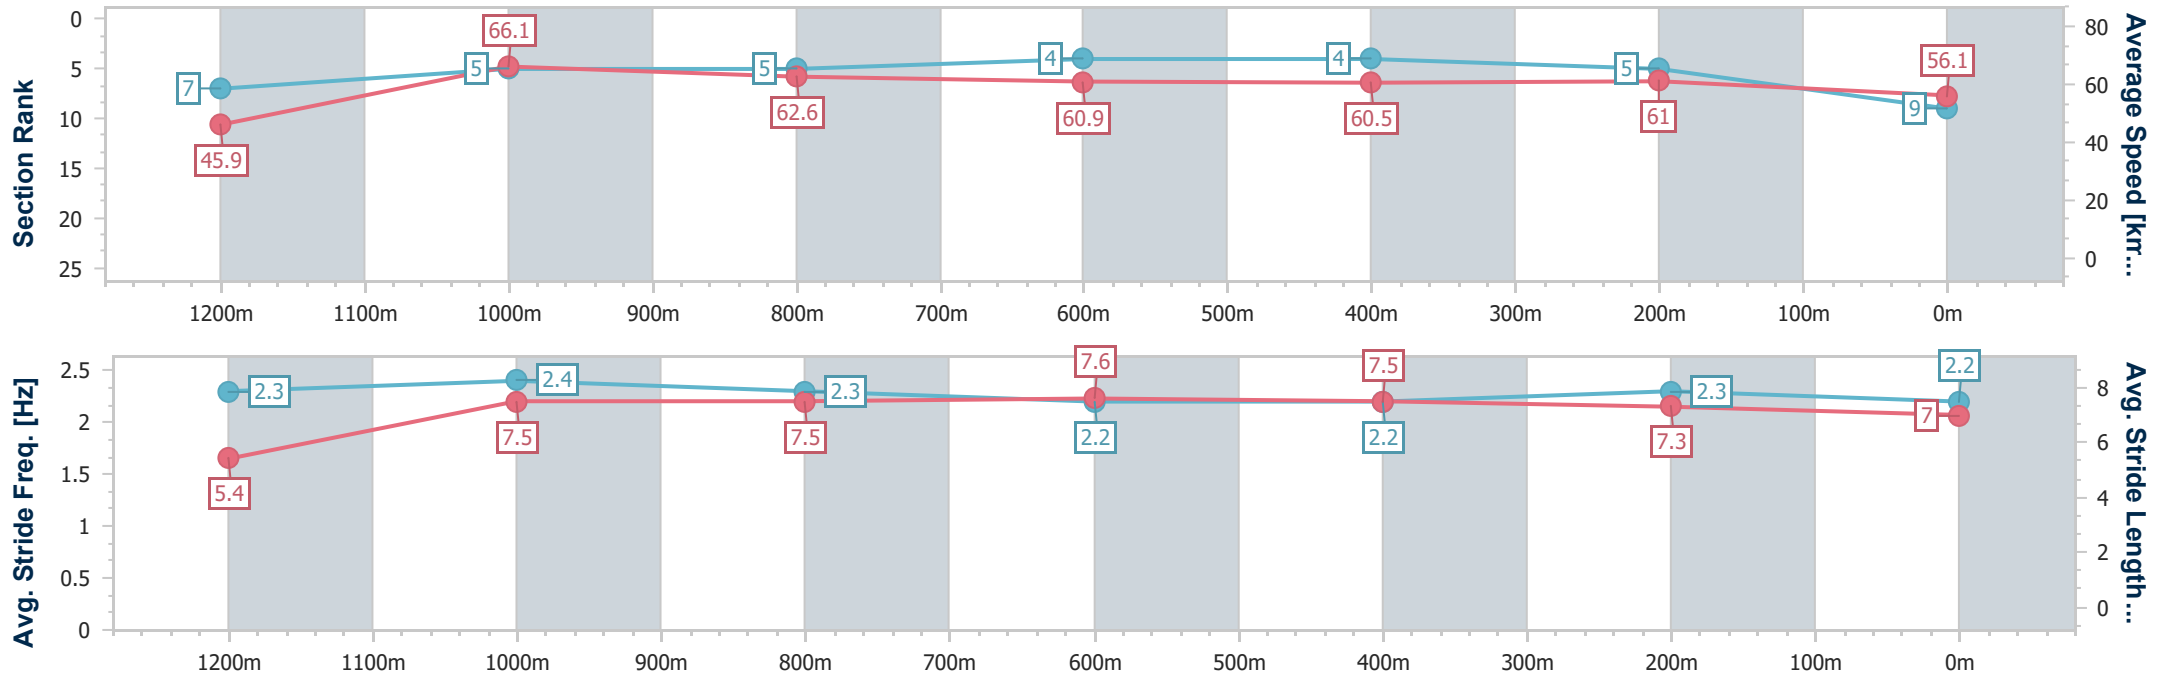

Sunshine Coast QLD Professional

Race 6: CELLARBRATIONS Maiden Handicap - 1300m

21 August 2024 - 16:06

Track Rating: Soft 7, Weather: Fine, Rail Position: +3m Entire

Section	Overall	1200m	1000m	800m	600m	400m	200m
Section Times	1:19.36 [9] (0:07.87)	1:11.49 [7] (0:10.96)	1:00.53 [5] (0:11.68)	0:48.85 [5] (0:12.02)	0:36.83 [4] (0:12.04)	0:24.79 [4] (0:11.85)	0:12.94 [5] (0:12.94)
Average Speed [km/h]	45.9	66.1	62.6	60.9	60.5	61.0	56.1
Top Speed [km/h]	64.0	71.1	65.1	62.5	62.3	62.2	58.9
Avg. Dist. to Rail [m]	5.0	3.2	3.0	2.4	1.7	6.5	7.0
Avg. Stride Freq. [Hz]	2.3	2.4	2.3	2.2	2.2	2.3	2.2
Avg. Stride Length [m]	5.4	7.5	7.5	7.6	7.5	7.3	7.0

- [] Ranking at each section and finish
- .-.- No data available at this section
- NA No data available

Horse/Jockey Name	That Kiss
Final Rank	10
Fastest Section Time (Section)	0:08.15 (Overall)
Top Speed [km/h] (Section)	68.8 (1200m)
Race State	Finished