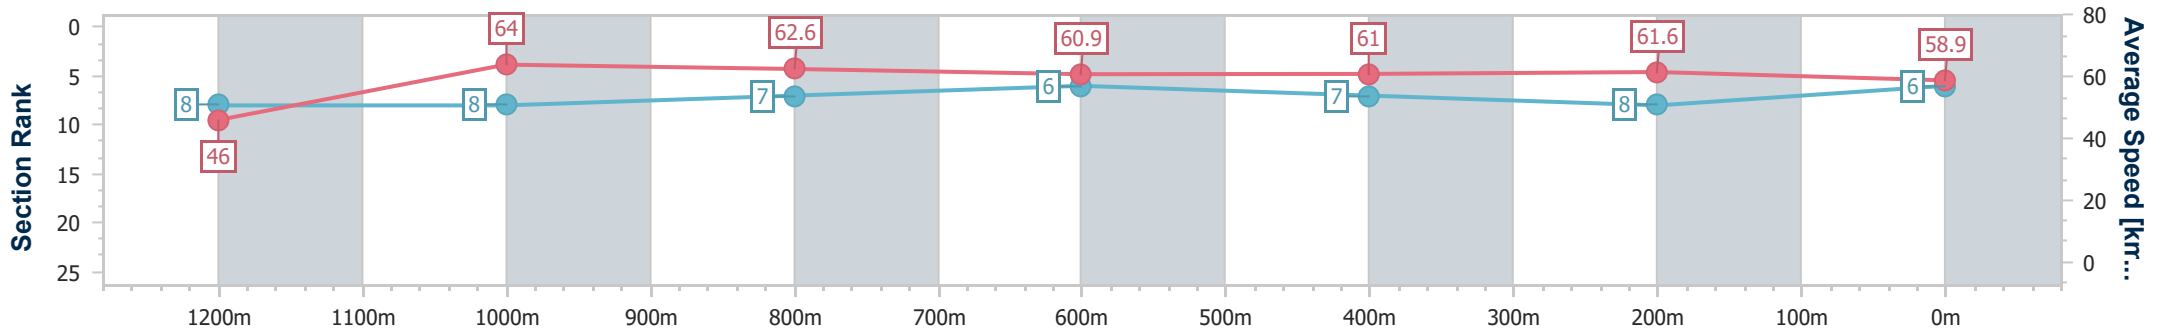

Sunshine Coast QLD Professional

Race 6: CELLARBRATIONS Maiden Handicap - 1300m

21 August 2024 - 16:06

Track Rating: Soft 7, Weather: Fine, Rail Position: +3m Entire

Section	Overall	1200m	1000m	800m	600m	400m	200m
Section Times	1:18.90 [6] (0:07.90)	1:11.00 [8] (0:11.25)	0:59.75 [8] (0:11.63)	0:48.12 [7] (0:12.03)	0:36.09 [6] (0:12.02)	0:24.07 [7] (0:11.75)	0:12.32 [8] (0:12.32)
Average Speed [km/h]	46.0	64.0	62.6	60.9	61.0	61.6	58.9
Top Speed [km/h]	63.4	65.6	64.5	62.6	62.5	62.6	61.4
Avg. Dist. to Rail [m]	6.3	3.6	2.8	2.4	2.2	6.1	5.5
Avg. Stride Freq. [Hz]	2.1	2.3	2.3	2.2	2.2	2.2	2.2
Avg. Stride Length [m]	5.8	7.8	7.6	7.6	7.6	7.7	7.4