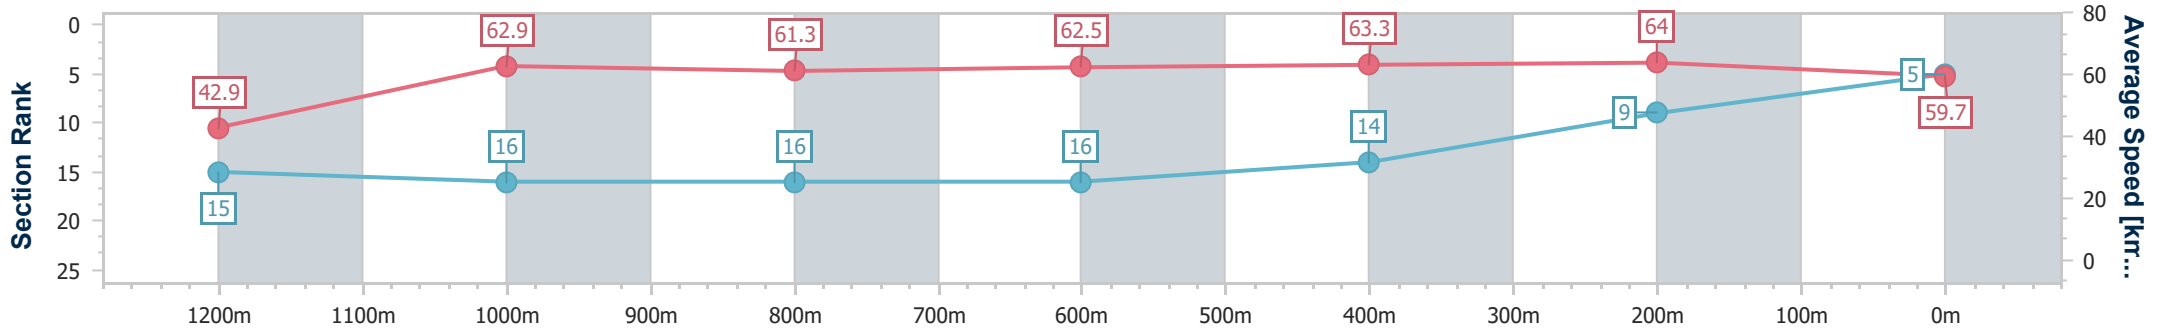

Sunshine Coast QLD Professional

Race 6: CELLARBRATIONS Maiden Handicap - 1300m

21 August 2024 - 16:06

Track Rating: Soft 7, Weather: Fine, Rail Position: +3m Entire

Section	Overall	1200m	1000m	800m	600m	400m	200m
Section Times	1:18.74 [5] (0:08.49)	1:10.25 [15] (0:11.48)	0:58.77 [16] (0:11.91)	0:46.86 [16] (0:11.78)	0:35.08 [16] (0:11.63)	0:23.45 [14] (0:11.30)	0:12.15 [9] (0:12.15)
Average Speed [km/h]	42.9	62.9	61.3	62.5	63.3	64.0	59.7
Top Speed [km/h]	60.0	65.1	63.2	63.6	64.7	65.5	63.0
Avg. Dist. to Rail [m]	16.5	5.9	4.1	2.6	3.6	10.5	8.4
Avg. Stride Freq. [Hz]	2.1	2.3	2.2	2.2	2.2	2.3	2.3
Avg. Stride Length [m]	5.4	7.7	7.7	7.8	7.8	7.7	7.3