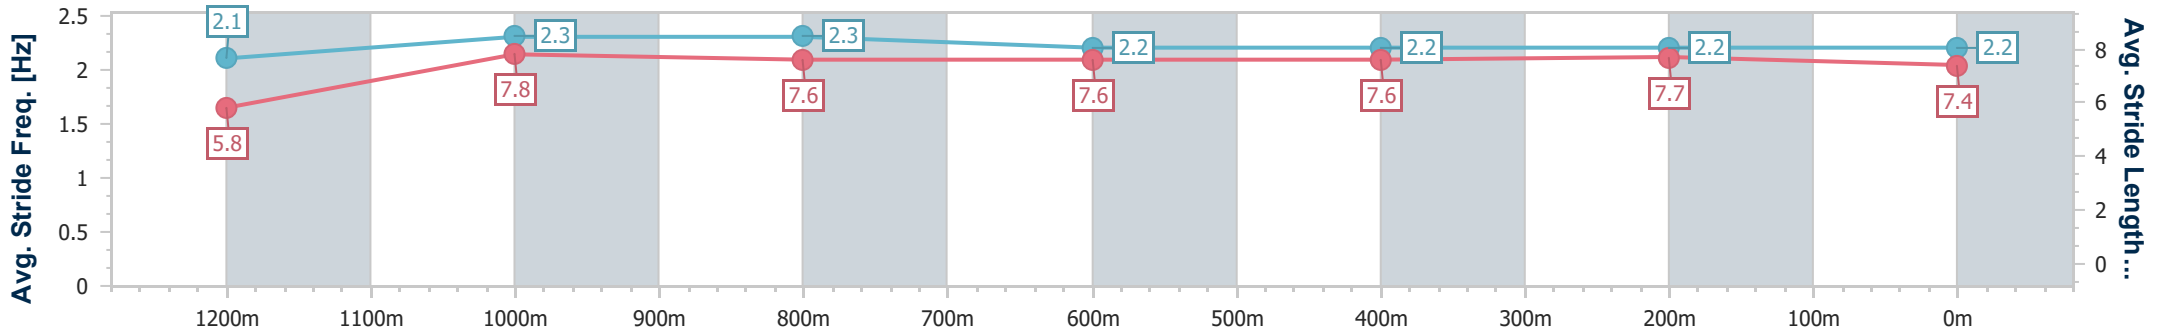

Sunshine Coast QLD Professional

Race 6: CELLARBRATIONS Maiden Handicap - 1300m

21 August 2024 - 16:06

Track Rating: Soft 7, Weather: Fine, Rail Position: +3m Entire

Section	Overall	1200m	1000m	800m	600m	400m	200m
Section Times	1:18.90 [6] (0:07.90)	1:11.00 [8] (0:11.25)	0:59.75 [8] (0:11.63)	0:48.12 [7] (0:12.03)	0:36.09 [6] (0:12.02)	0:24.07 [7] (0:11.75)	0:12.32 [8] (0:12.32)
Average Speed [km/h]	46.0	64.0	62.6	60.9	61.0	61.6	58.9
Top Speed [km/h]	63.4	65.6	64.5	62.6	62.5	62.6	61.4
Avg. Dist. to Rail [m]	6.3	3.6	2.8	2.4	2.2	6.1	5.5
Avg. Stride Freq. [Hz]	2.1	2.3	2.3	2.2	2.2	2.2	2.2
Avg. Stride Length [m]	5.8	7.8	7.6	7.6	7.6	7.7	7.4