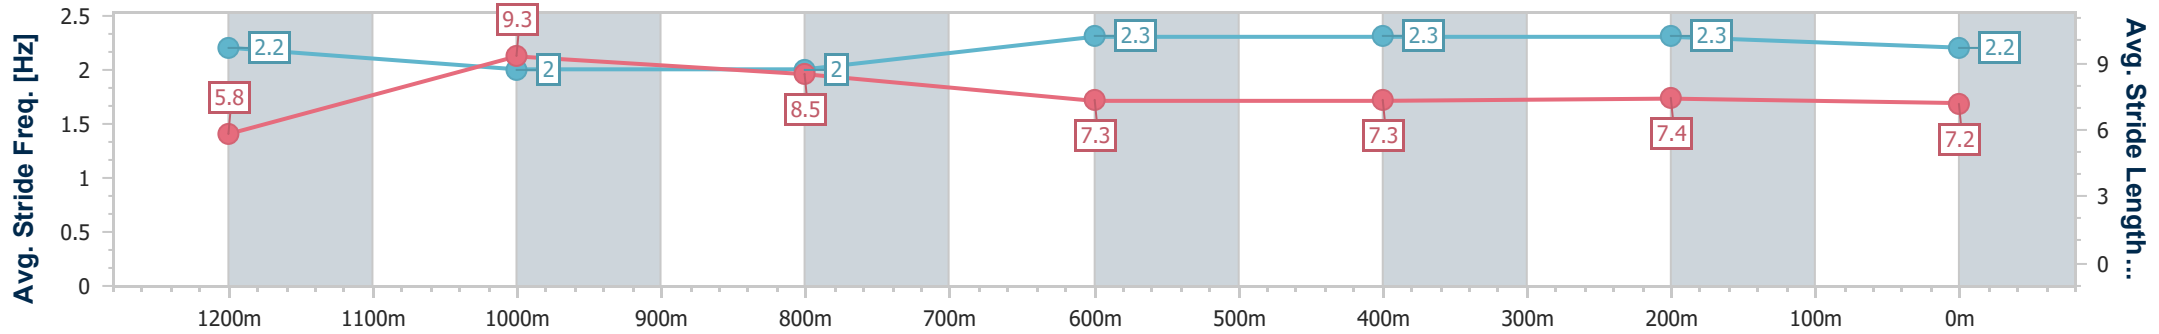

Sunshine Coast QLD Professional

Race 6: CELLARBRATIONS Maiden Handicap - 1300m

21 August 2024 - 16:06

Track Rating: Soft 7, Weather: Fine, Rail Position: +3m Entire

Section	Overall	1200m	1000m	800m	600m	400m	200m
Section Times	1:18.48 [1] (0:07.67)	1:10.81 [1] (0:10.91)	0:59.90 [3] (0:11.52)	0:48.38 [2] (0:12.12)	0:36.26 [2] (0:12.05)	0:24.21 [2] (0:11.74)	0:12.47 [2] (0:12.47)
Average Speed [km/h]	47.4	66.4	63.0	60.4	60.4	61.4	58.1
Top Speed [km/h]	69.9	67.6	64.6	61.7	61.9	62.6	60.2
Avg. Dist. to Rail [m]	9.5	4.7	2.9	1.7	1.1	3.0	4.1
Avg. Stride Freq. [Hz]	2.2	2.0	2.0	2.3	2.3	2.3	2.2
Avg. Stride Length [m]	5.8	9.3	8.5	7.3	7.3	7.4	7.2