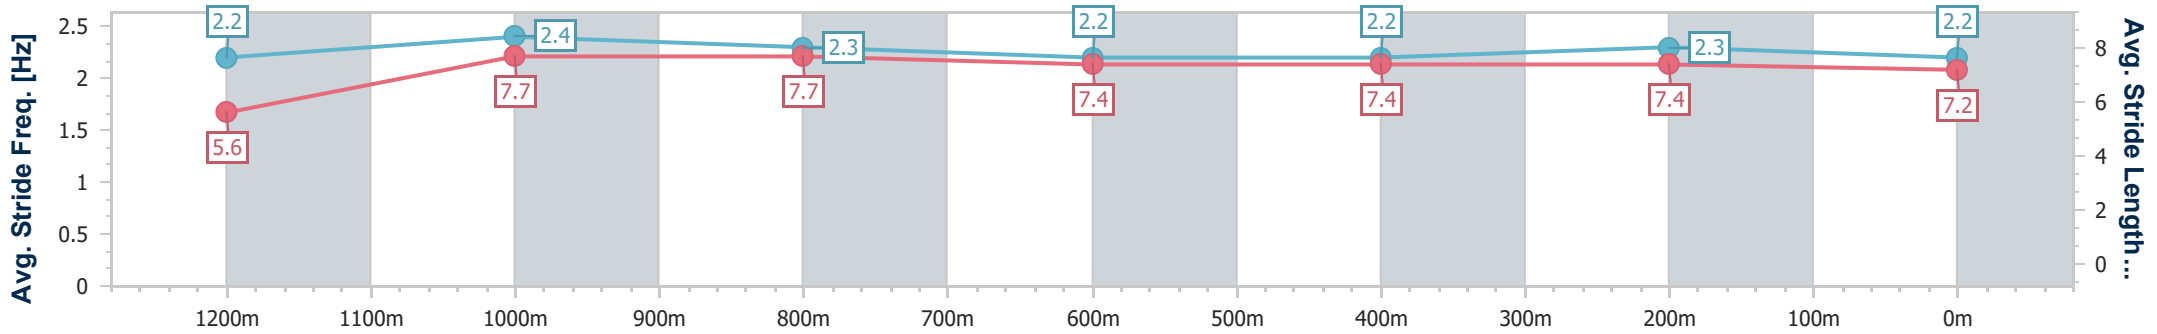

Sunshine Coast QLD Professional

Race 6: CELLARBRATIONS Maiden Handicap - 1300m

21 August 2024 - 16:06

Track Rating: Soft 7, Weather: Fine, Rail Position: +3m Entire

Section	Overall	1200m	1000m	800m	600m	400m	200m
Section Times	1:18.49 [2] (0:07.75)	1:10.74 [4] (0:10.76)	0:59.98 [1] (0:11.42)	0:48.56 [1] (0:12.25)	0:36.31 [1] (0:11.96)	0:24.35 [1] (0:11.64)	0:12.71 [1] (0:12.71)
Average Speed [km/h]	46.6	67.0	63.5	59.2	59.8	62.1	57.1
Top Speed [km/h]	63.0	69.7	68.4	60.1	61.9	63.4	60.5
Avg. Dist. to Rail [m]	13.5	6.8	2.2	0.3	1.7	1.4	3.2
Avg. Stride Freq. [Hz]	2.2	2.4	2.3	2.2	2.2	2.3	2.2
Avg. Stride Length [m]	5.6	7.7	7.7	7.4	7.4	7.4	7.2