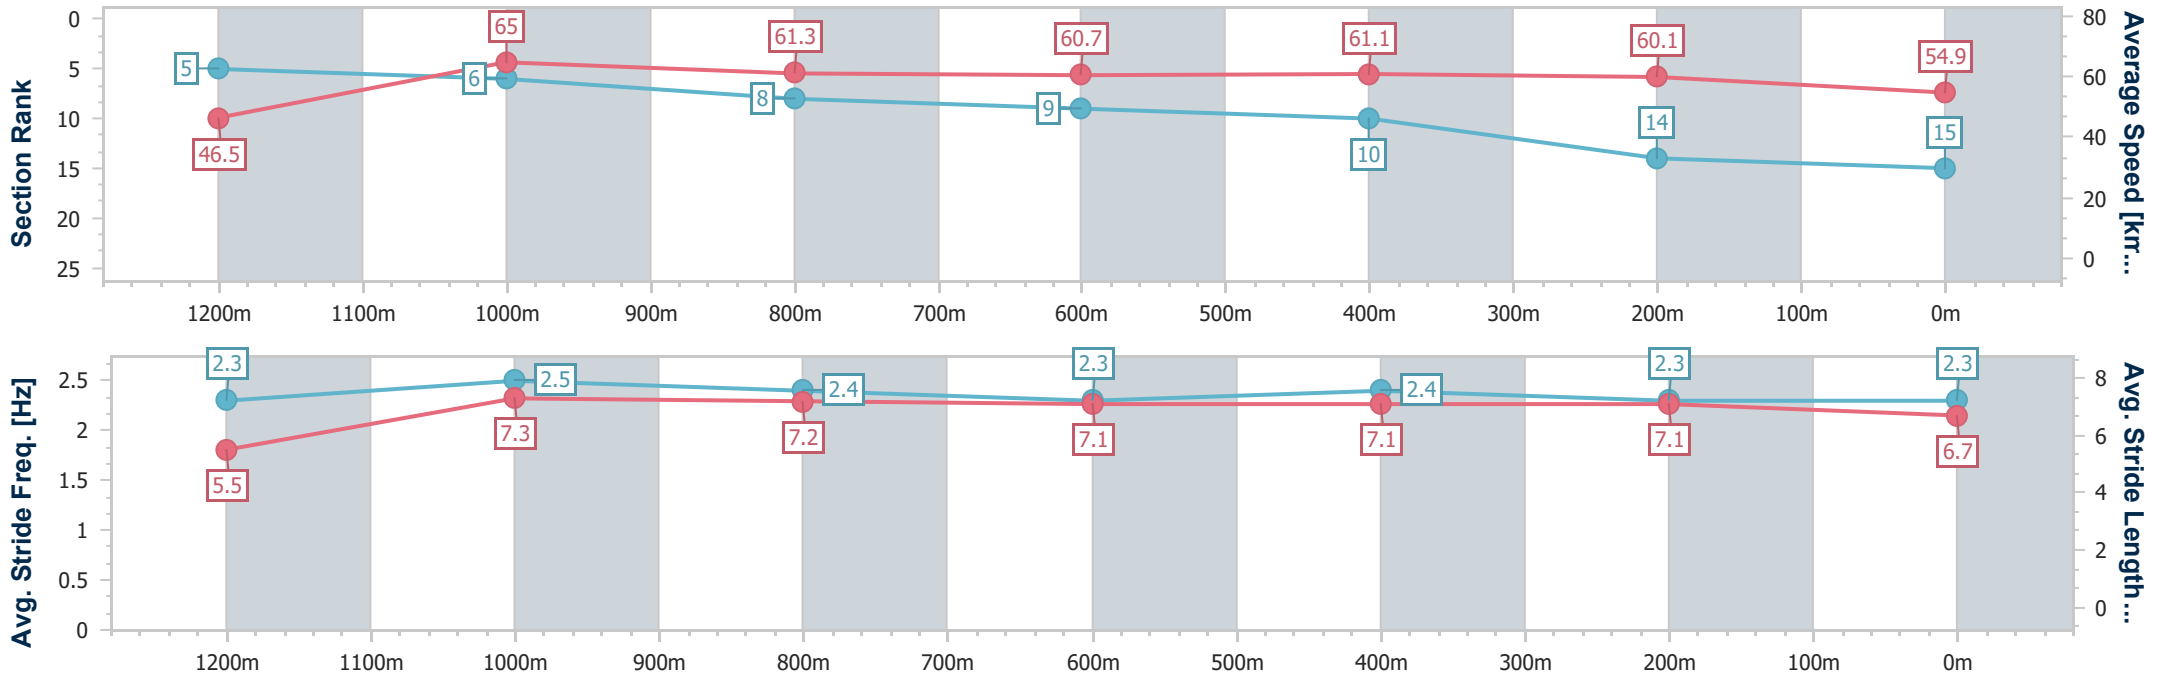

- [] Ranking at each section and finish
- .-.- No data available at this section
- NA No data available

Horse/Jockey Name	Fierce Royalty
Final Rank	15
Fastest Section Time (Section)	0:07.79 (Overall)
Top Speed [km/h] (Section)	68.4 (1200m)
Race State	Finished

Sunshine Coast QLD Professional

Race 6: CELLARBRATIONS Maiden Handicap - 1300m

21 August 2024 - 16:06

Track Rating: Soft 7, Weather: Fine, Rail Position: +3m Entire

Section	Overall	1200m	1000m	800m	600m	400m	200m
Section Times	1:20.15 [15] (0:07.79)	1:12.36 [5] (0:11.10)	1:01.26 [6] (0:11.92)	0:49.34 [8] (0:12.10)	0:37.24 [9] (0:12.05)	0:25.19 [10] (0:12.04)	0:13.15 [14] (0:13.15)
Average Speed [km/h]	46.5	65.0	61.3	60.7	61.1	60.1	54.9
Top Speed [km/h]	63.3	68.4	63.0	62.8	65.0	61.4	58.3
Avg. Dist. to Rail [m]	10.6	5.6	4.1	2.9	2.5	9.4	10.2
Avg. Stride Freq. [Hz]	2.3	2.5	2.4	2.3	2.4	2.3	2.3
Avg. Stride Length [m]	5.5	7.3	7.2	7.1	7.1	7.1	6.7

- [] Ranking at each section and finish
- .-.- No data available at this section
- NA No data available

Horse/Jockey Name	Remanded
Final Rank	16
Fastest Section Time (Section)	0:08.47 (Overall)
Top Speed [km/h] (Section)	69.1 (1200m)
Race State	Finished

Sunshine Coast QLD Professional

Race 6: CELLARBRATIONS Maiden Handicap - 1300m

21 August 2024 - 16:06

Track Rating: Soft 7, Weather: Fine, Rail Position: +3m Entire

Section	Overall	1200m	1000m	800m	600m	400m	200m
Section Times	1:21.26 [16] (0:08.47)	1:12.79 [14] (0:11.25)	1:01.54 [15] (0:11.82)	0:49.72 [15] (0:11.91)	0:37.81 [14] (0:11.91)	0:25.90 [16] (0:12.16)	0:13.74 [16] (0:13.74)
Average Speed [km/h]	42.8	64.4	61.6	60.9	60.2	59.4	52.7
Top Speed [km/h]	63.3	69.1	63.2	63.1	62.2	62.3	57.3
Avg. Dist. to Rail [m]	15.5	3.8	2.4	0.4	0.6	2.3	4.3
Avg. Stride Freq. [Hz]	2.1	2.5	2.4	2.4	2.4	2.4	2.3
Avg. Stride Length [m]	5.4	7.0	7.0	7.0	6.9	6.9	6.4