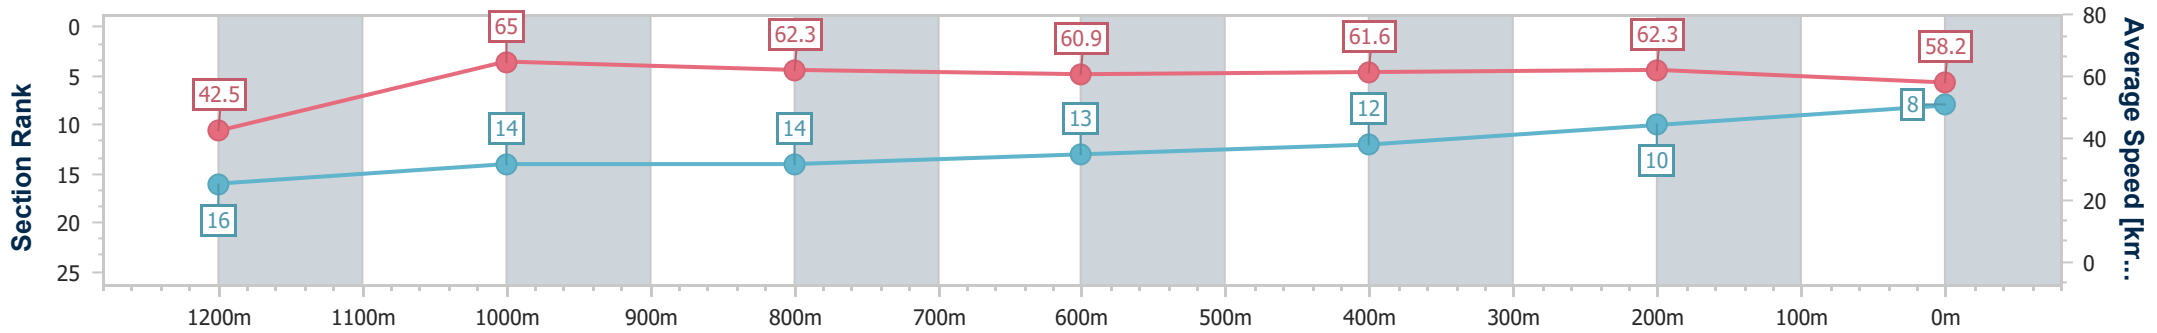

Sunshine Coast QLD Professional

Race 6: CELLARBRATIONS Maiden Handicap - 1300m

21 August 2024 - 16:06

Track Rating: Soft 7, Weather: Fine, Rail Position: +3m Entire

Section	Overall	1200m	1000m	800m	600m	400m	200m
Section Times	1:19.16 [8] (0:08.58)	1:10.58 [16] (0:11.12)	0:59.46 [14] (0:11.67)	0:47.79 [14] (0:11.94)	0:35.85 [13] (0:11.82)	0:24.03 [12] (0:11.62)	0:12.41 [10] (0:12.41)
Average Speed [km/h]	42.5	65.0	62.3	60.9	61.6	62.3	58.2
Top Speed [km/h]	64.0	66.2	64.2	61.8	63.1	63.6	62.1
Avg. Dist. to Rail [m]	14.0	2.9	2.2	1.4	1.0	5.5	5.2
Avg. Stride Freq. [Hz]	2.0	2.4	2.3	2.3	2.3	2.4	2.3
Avg. Stride Length [m]	5.7	7.6	7.6	7.5	7.4	7.3	7.1