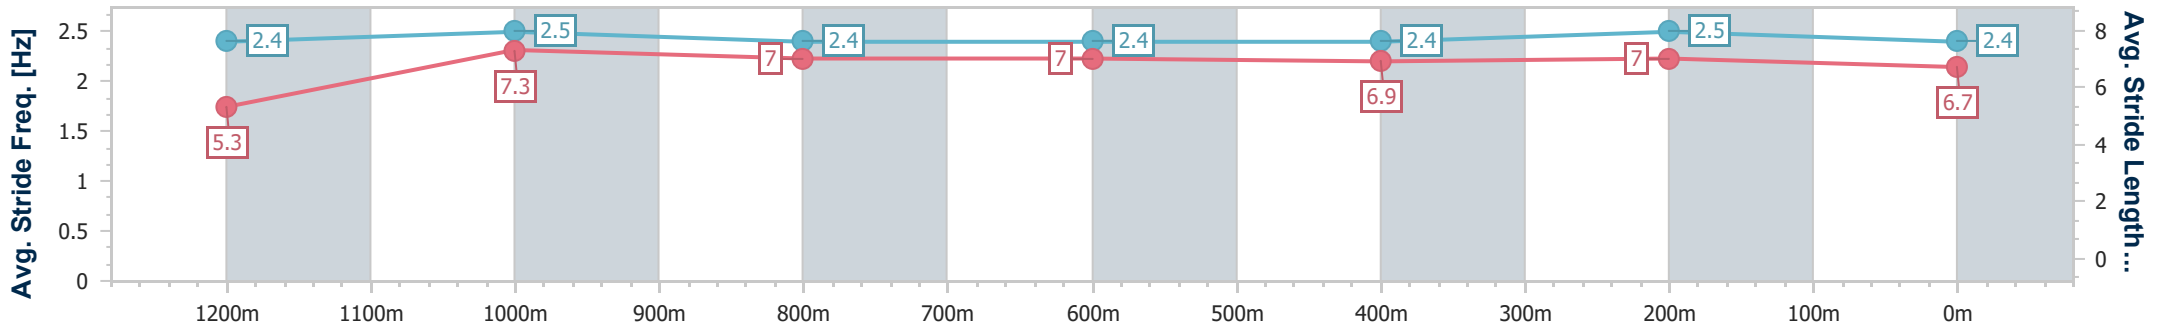

Sunshine Coast QLD Professional

Race 6: CELLARBRATIONS Maiden Handicap - 1300m

21 August 2024 - 16:06

Track Rating: Soft 7, Weather: Fine, Rail Position: +3m Entire

Section	Overall	1200m	1000m	800m	600m	400m	200m
Section Times	1:18.66 [3] (0:07.68)	1:10.98 [2] (0:10.88)	1:00.10 [2] (0:11.68)	0:48.42 [3] (0:12.26)	0:36.16 [3] (0:11.94)	0:24.22 [3] (0:11.72)	0:12.50 [4] (0:12.50)
Average Speed [km/h]	47.0	66.4	61.9	59.5	60.1	61.7	58.0
Top Speed [km/h]	64.8	67.2	64.7	61.1	62.0	62.8	60.8
Avg. Dist. to Rail [m]	7.7	2.9	1.6	1.1	1.4	3.2	4.6
Avg. Stride Freq. [Hz]	2.4	2.5	2.4	2.4	2.4	2.5	2.4
Avg. Stride Length [m]	5.3	7.3	7.0	7.0	6.9	7.0	6.7