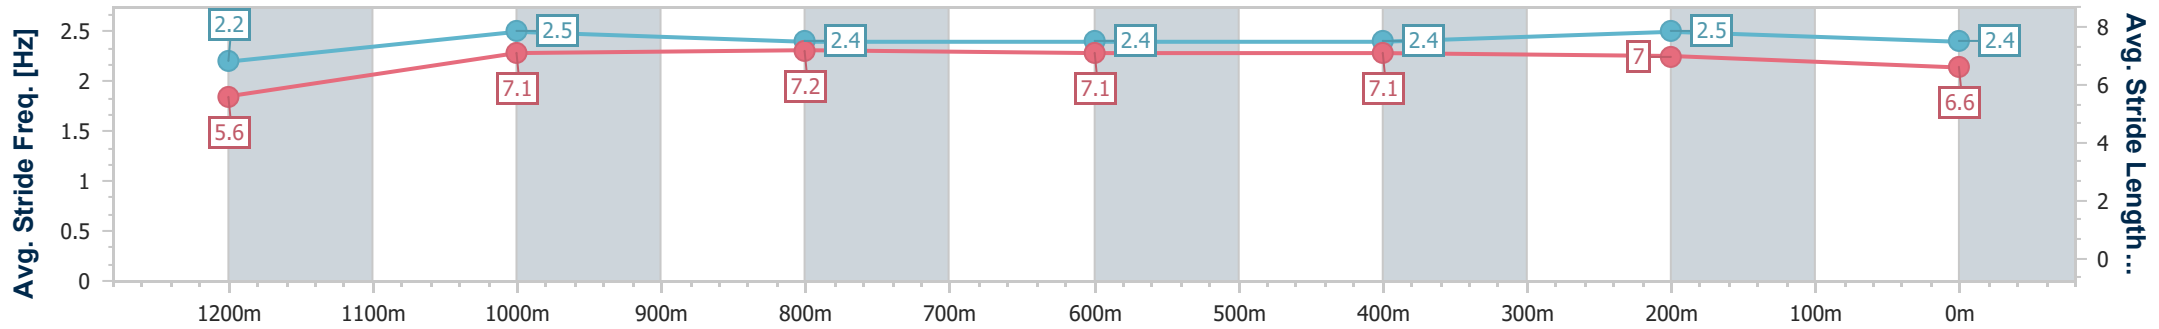

Sunshine Coast QLD Professional

Race 6: CELLARBRATIONS Maiden Handicap - 1300m

21 August 2024 - 16:06

Track Rating: Soft 7, Weather: Fine, Rail Position: +3m Entire

Section	Overall	1200m	1000m	800m	600m	400m	200m
Section Times	1:18.72 [4] (0:07.75)	1:10.97 [3] (0:11.05)	0:59.92 [4] (0:11.65)	0:48.27 [4] (0:12.17)	0:36.10 [5] (0:12.03)	0:24.07 [5] (0:11.45)	0:12.62 [3] (0:12.62)
Average Speed [km/h]	47.0	65.2	62.3	59.7	60.6	62.8	57.4
Top Speed [km/h]	64.4	65.8	64.9	61.0	62.7	64.4	60.6
Avg. Dist. to Rail [m]	3.8	2.5	2.1	1.5	0.8	4.8	6.2
Avg. Stride Freq. [Hz]	2.2	2.5	2.4	2.4	2.4	2.5	2.4
Avg. Stride Length [m]	5.6	7.1	7.2	7.1	7.1	7.0	6.6