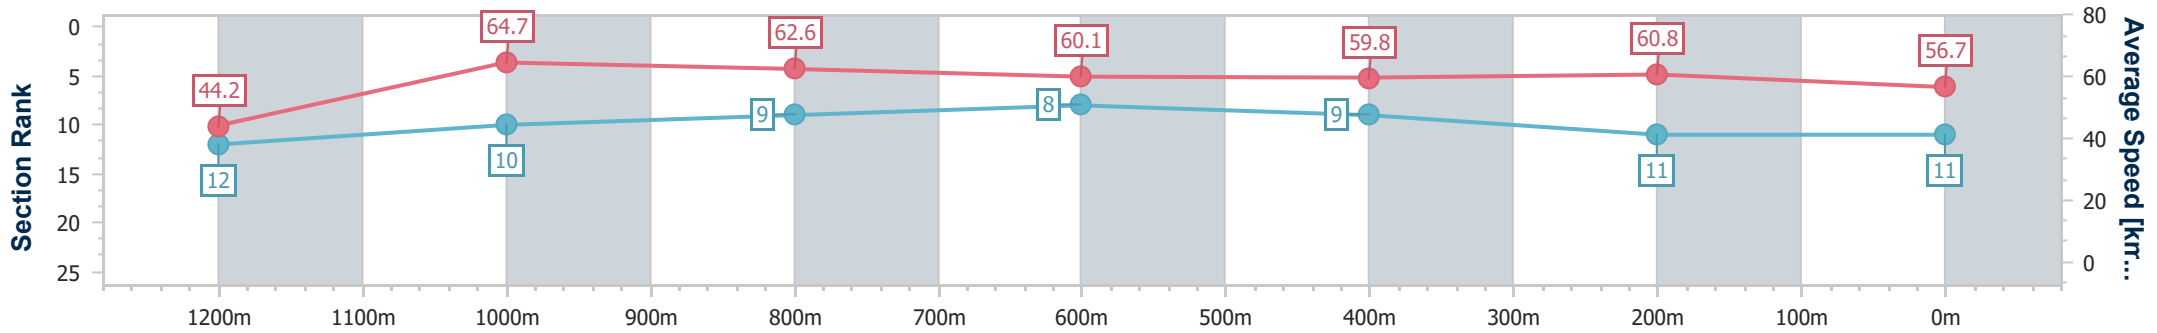

Sunshine Coast QLD Professional

Race 6: CELLARBRATIONS Maiden Handicap - 1300m

21 August 2024 - 16:06

Track Rating: Soft 7, Weather: Fine, Rail Position: +3m Entire

Section	Overall	1200m	1000m	800m	600m	400m	200m
Section Times	1:19.60 [11] (0:08.14)	1:11.46 [12] (0:11.17)	1:00.29 [10] (0:11.57)	0:48.72 [9] (0:11.99)	0:36.73 [8] (0:12.04)	0:24.69 [9] (0:11.90)	0:12.79 [11] (0:12.79)
Average Speed [km/h]	44.2	64.7	62.6	60.1	59.8	60.8	56.7
Top Speed [km/h]	62.5	65.7	64.6	61.8	61.1	61.9	60.6
Avg. Dist. to Rail [m]	3.9	1.6	1.1	0.5	0.7	2.5	3.3
Avg. Stride Freq. [Hz]	2.1	2.3	2.2	2.2	2.2	2.3	2.2
Avg. Stride Length [m]	5.6	7.8	7.8	7.5	7.5	7.4	7.1