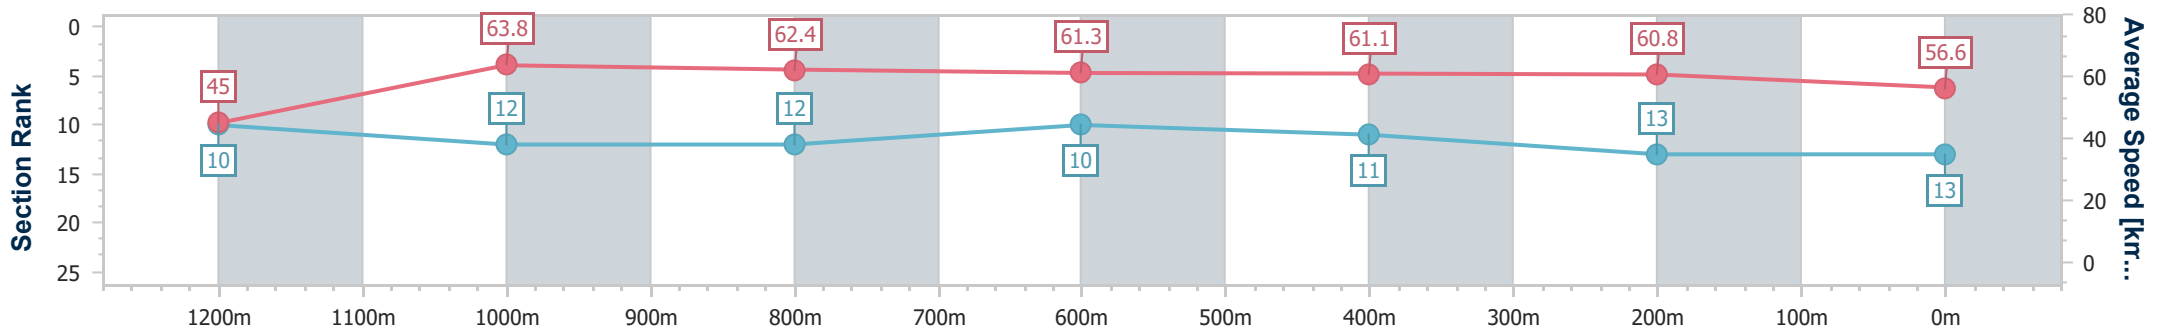

Sunshine Coast QLD Professional

Race 6: CELLARBRATIONS Maiden Handicap - 1300m

21 August 2024 - 16:06

Track Rating: Soft 7, Weather: Fine, Rail Position: +3m Entire

Section	Overall	1200m	1000m	800m	600m	400m	200m
Section Times	1:19.82 [13] (0:08.09)	1:11.73 [10] (0:11.29)	1:00.44 [12] (0:11.68)	0:48.76 [12] (0:11.98)	0:36.78 [10] (0:11.98)	0:24.80 [11] (0:11.92)	0:12.88 [13] (0:12.88)
Average Speed [km/h]	45.0	63.8	62.4	61.3	61.1	60.8	56.6
Top Speed [km/h]	65.8	65.8	63.8	62.5	62.5	62.0	59.9
Avg. Dist. to Rail [m]	8.2	3.6	2.6	2.0	2.3	6.4	5.2
Avg. Stride Freq. [Hz]	2.2	2.3	2.2	2.2	2.2	2.2	2.2
Avg. Stride Length [m]	5.5	7.7	7.7	7.7	7.6	7.6	7.2