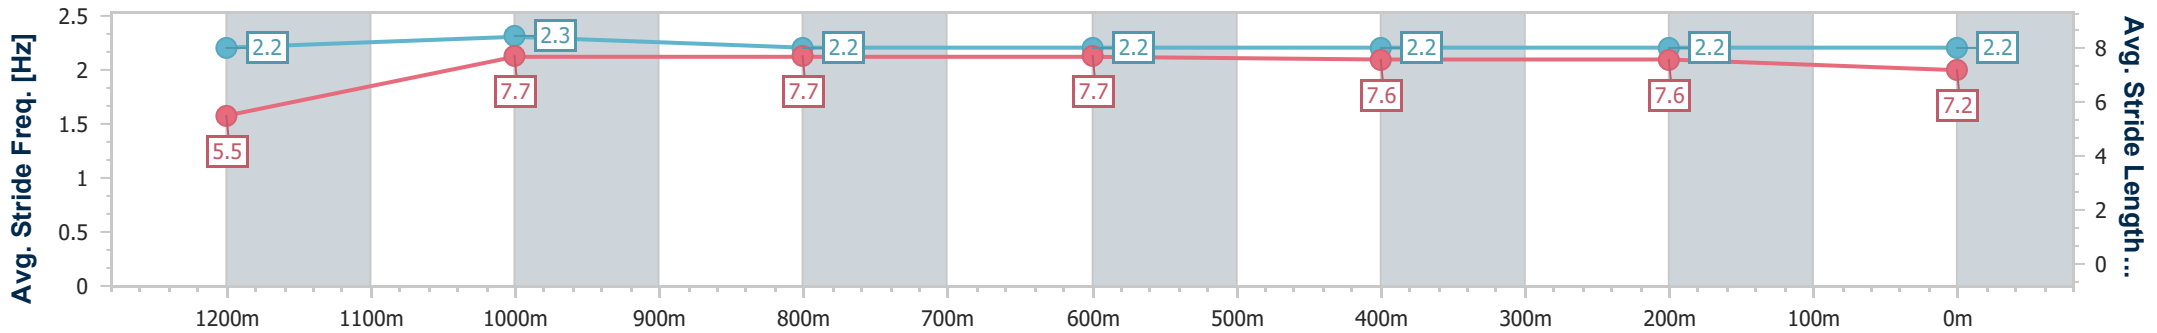

- [] Ranking at each section and finish
- .-.- No data available at this section
- NA No data available

Horse/Jockey Name	Augury
Final Rank	13
Fastest Section Time (Section)	0:08.09 (Overall)
Top Speed [km/h] (Section)	65.8 (Overall)
Race State	Finished

Sunshine Coast QLD Professional

Race 6: CELLARBRATIONS Maiden Handicap - 1300m

21 August 2024 - 16:06

Track Rating: Soft 7, Weather: Fine, Rail Position: +3m Entire

Section	Overall	1200m	1000m	800m	600m	400m	200m
Section Times	1:19.82 [13] (0:08.09)	1:11.73 [10] (0:11.29)	1:00.44 [12] (0:11.68)	0:48.76 [12] (0:11.98)	0:36.78 [10] (0:11.98)	0:24.80 [11] (0:11.92)	0:12.88 [13] (0:12.88)
Average Speed [km/h]	45.0	63.8	62.4	61.3	61.1	60.8	56.6
Top Speed [km/h]	65.8	65.8	63.8	62.5	62.5	62.0	59.9
Avg. Dist. to Rail [m]	8.2	3.6	2.6	2.0	2.3	6.4	5.2
Avg. Stride Freq. [Hz]	2.2	2.3	2.2	2.2	2.2	2.2	2.2
Avg. Stride Length [m]	5.5	7.7	7.7	7.7	7.6	7.6	7.2