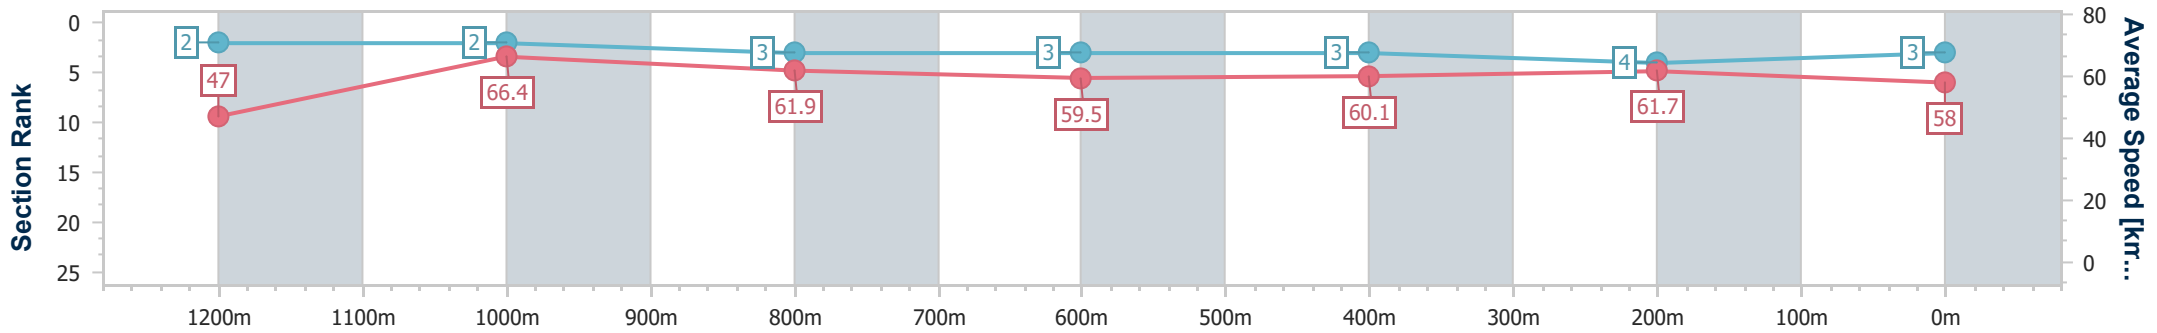

Sunshine Coast QLD Professional

Race 6: CELLARBRATIONS Maiden Handicap - 1300m

21 August 2024 - 16:06

Track Rating: Soft 7, Weather: Fine, Rail Position: +3m Entire

Section	Overall	1200m	1000m	800m	600m	400m	200m
Section Times	1:18.66 [3] (0:07.68)	1:10.98 [2] (0:10.88)	1:00.10 [2] (0:11.68)	0:48.42 [3] (0:12.26)	0:36.16 [3] (0:11.94)	0:24.22 [3] (0:11.72)	0:12.50 [4] (0:12.50)
Average Speed [km/h]	47.0	66.4	61.9	59.5	60.1	61.7	58.0
Top Speed [km/h]	64.8	67.2	64.7	61.1	62.0	62.8	60.8
Avg. Dist. to Rail [m]	7.7	2.9	1.6	1.1	1.4	3.2	4.6
Avg. Stride Freq. [Hz]	2.4	2.5	2.4	2.4	2.4	2.5	2.4
Avg. Stride Length [m]	5.3	7.3	7.0	7.0	6.9	7.0	6.7