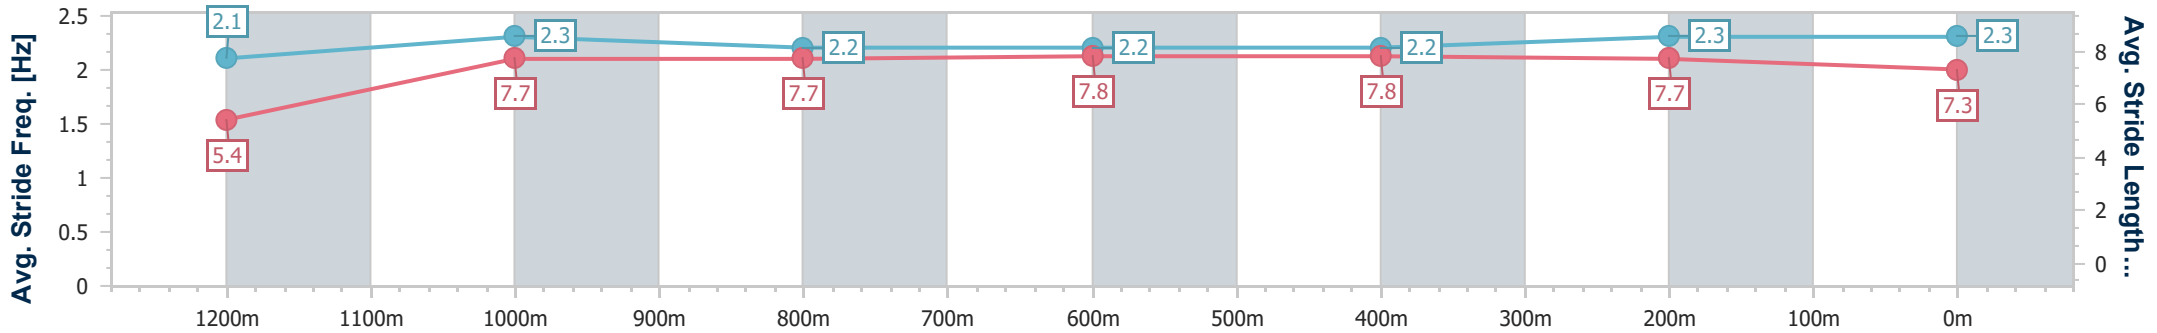

Sunshine Coast QLD Professional

Race 6: CELLARBRATIONS Maiden Handicap - 1300m

21 August 2024 - 16:06

Track Rating: Soft 7, Weather: Fine, Rail Position: +3m Entire

Section	Overall	1200m	1000m	800m	600m	400m	200m
Section Times	1:18.74 [5] (0:08.49)	1:10.25 [15] (0:11.48)	0:58.77 [16] (0:11.91)	0:46.86 [16] (0:11.78)	0:35.08 [16] (0:11.63)	0:23.45 [14] (0:11.30)	0:12.15 [9] (0:12.15)
Average Speed [km/h]	42.9	62.9	61.3	62.5	63.3	64.0	59.7
Top Speed [km/h]	60.0	65.1	63.2	63.6	64.7	65.5	63.0
Avg. Dist. to Rail [m]	16.5	5.9	4.1	2.6	3.6	10.5	8.4
Avg. Stride Freq. [Hz]	2.1	2.3	2.2	2.2	2.2	2.3	2.3
Avg. Stride Length [m]	5.4	7.7	7.7	7.8	7.8	7.7	7.3

- [] Ranking at each section and finish
- .-.- No data available at this section
- NA No data available

Horse/Jockey Name	Wing Nut
Final Rank	6
Fastest Section Time (Section)	0:07.90 (Overall)
Top Speed [km/h] (Section)	65.6 (1200m)
Race State	Finished