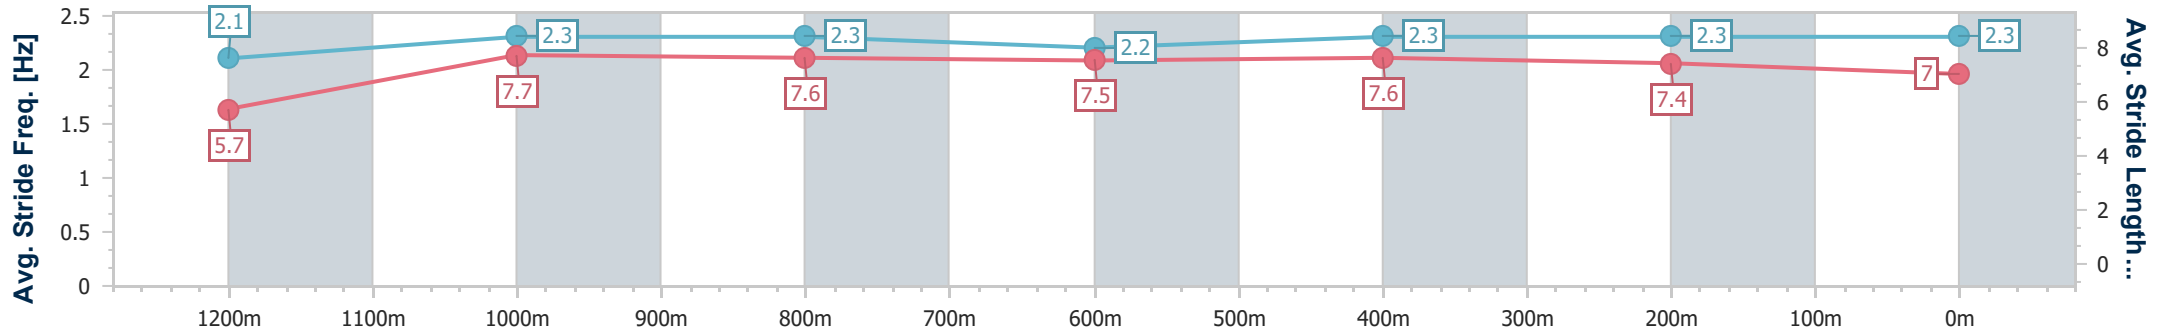

Sunshine Coast QLD Professional

Race 6: CELLARBRATIONS Maiden Handicap - 1300m

21 August 2024 - 16:06

Track Rating: Soft 7, Weather: Fine, Rail Position: +3m Entire

Section	Overall	1200m	1000m	800m	600m	400m	200m
Section Times	1:19.84 [14] (0:08.12)	1:11.72 [11] (0:11.47)	1:00.25 [13] (0:11.76)	0:48.49 [13] (0:12.12)	0:36.37 [15] (0:11.87)	0:24.50 [15] (0:11.72)	0:12.78 [15] (0:12.78)
Average Speed [km/h]	44.9	63.1	61.9	60.9	62.5	61.6	56.5
Top Speed [km/h]	65.3	63.8	62.8	62.0	64.0	63.7	60.4
Avg. Dist. to Rail [m]	14.4	5.8	3.6	3.2	4.3	10.3	10.7
Avg. Stride Freq. [Hz]	2.1	2.3	2.3	2.2	2.3	2.3	2.3
Avg. Stride Length [m]	5.7	7.7	7.6	7.5	7.6	7.4	7.0

- [] Ranking at each section and finish
- .-.- No data available at this section
- NA No data available

Horse/Jockey Name	Fierce Royalty
Final Rank	15
Fastest Section Time (Section)	0:07.79 (Overall)
Top Speed [km/h] (Section)	68.4 (1200m)
Race State	Finished