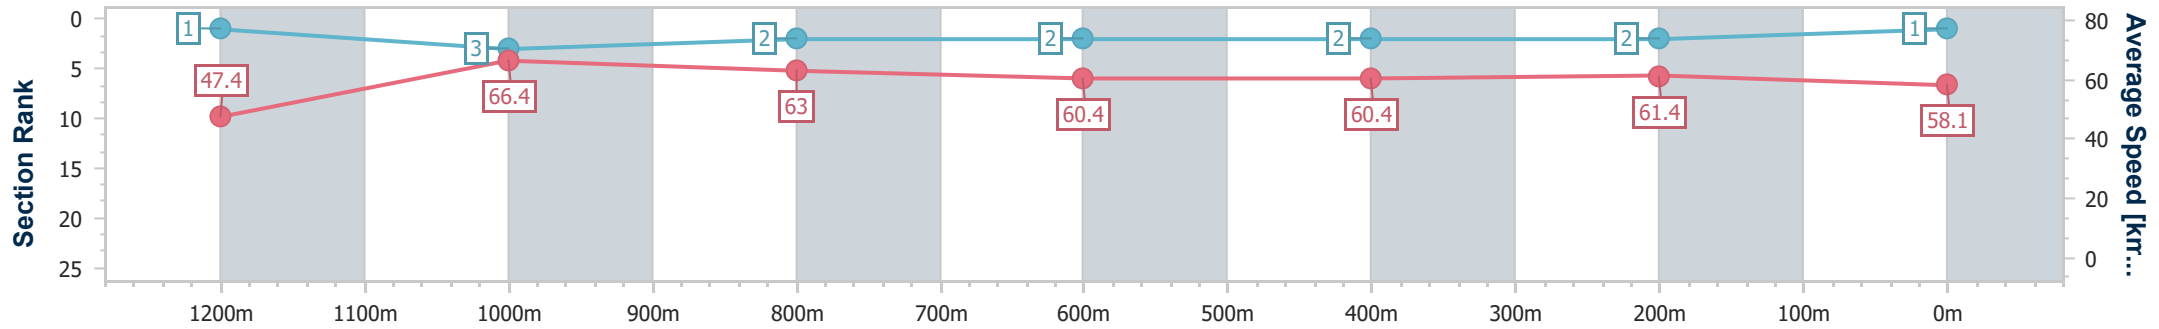

Sunshine Coast QLD Professional

Race 6: CELLARBRATIONS Maiden Handicap - 1300m

21 August 2024 - 16:06

Track Rating: Soft 7, Weather: Fine, Rail Position: +3m Entire

Section	Overall	1200m	1000m	800m	600m	400m	200m
Section Times	1:18.48 [1] (0:07.67)	1:10.81 [1] (0:10.91)	0:59.90 [3] (0:11.52)	0:48.38 [2] (0:12.12)	0:36.26 [2] (0:12.05)	0:24.21 [2] (0:11.74)	0:12.47 [2] (0:12.47)
Average Speed [km/h]	47.4	66.4	63.0	60.4	60.4	61.4	58.1
Top Speed [km/h]	69.9	67.6	64.6	61.7	61.9	62.6	60.2
Avg. Dist. to Rail [m]	9.5	4.7	2.9	1.7	1.1	3.0	4.1
Avg. Stride Freq. [Hz]	2.2	2.0	2.0	2.3	2.3	2.3	2.2
Avg. Stride Length [m]	5.8	9.3	8.5	7.3	7.3	7.4	7.2