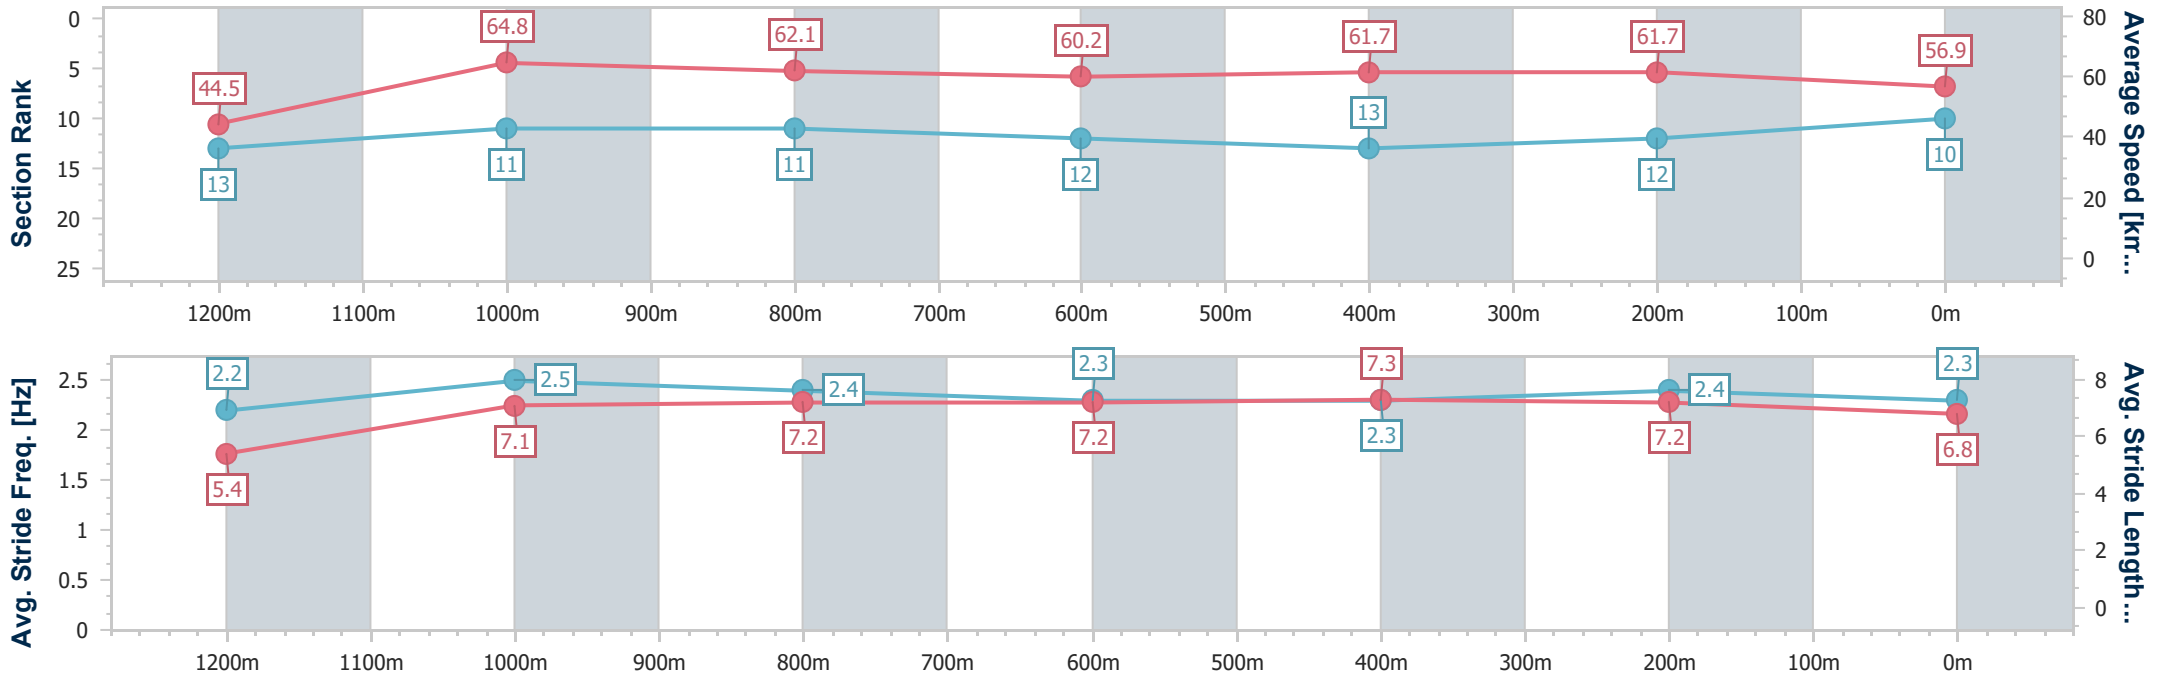

- [] Ranking at each section and finish
- .-.- No data available at this section
- NA No data available

Horse/Jockey Name	That Kiss
Final Rank	10
Fastest Section Time (Section)	0:08.15 (Overall)
Top Speed [km/h] (Section)	68.8 (1200m)
Race State	Finished

Sunshine Coast QLD Professional

Race 6: CELLARBRATIONS Maiden Handicap - 1300m

21 August 2024 - 16:06

Track Rating: Soft 7, Weather: Fine, Rail Position: +3m Entire

Section	Overall	1200m	1000m	800m	600m	400m	200m
Section Times	1:19.54 [10] (0:08.15)	1:11.39 [13] (0:11.17)	1:00.22 [11] (0:11.73)	0:48.49 [11] (0:12.23)	0:36.26 [12] (0:11.91)	0:24.35 [13] (0:11.67)	0:12.68 [12] (0:12.68)
Average Speed [km/h]	44.5	64.8	62.1	60.2	61.7	61.7	56.9
Top Speed [km/h]	64.1	68.8	63.3	61.6	63.8	63.8	59.7
Avg. Dist. to Rail [m]	10.4	4.0	3.6	3.4	2.6	8.5	9.0
Avg. Stride Freq. [Hz]	2.2	2.5	2.4	2.3	2.3	2.4	2.3
Avg. Stride Length [m]	5.4	7.1	7.2	7.2	7.3	7.2	6.8