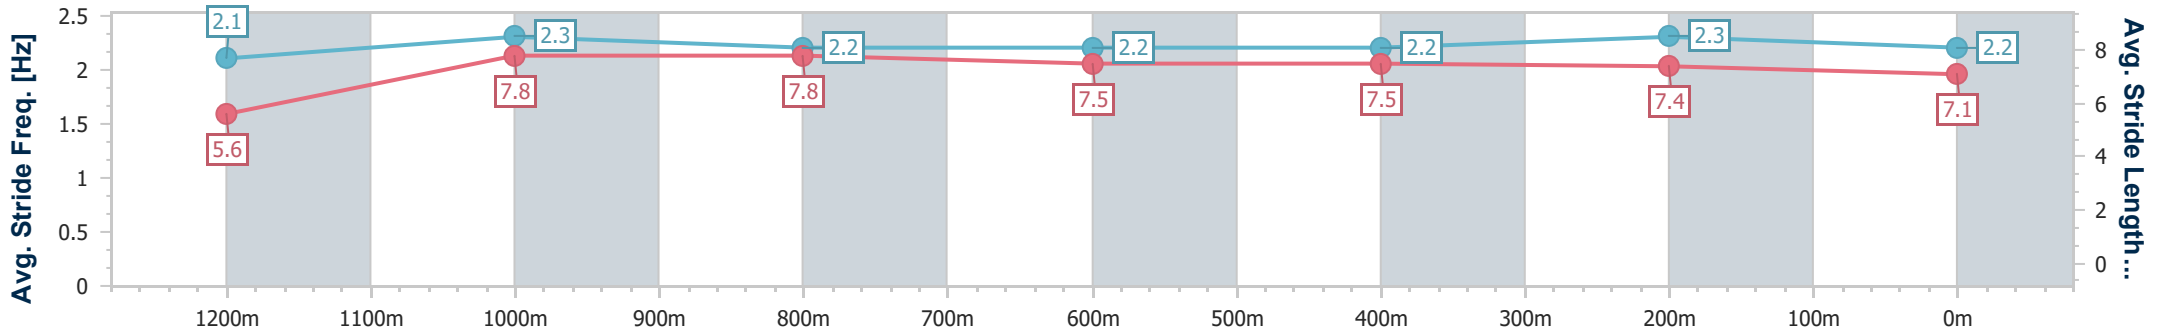

Sunshine Coast QLD Professional

Race 6: CELLARBRATIONS Maiden Handicap - 1300m

21 August 2024 - 16:06

Track Rating: Soft 7, Weather: Fine, Rail Position: +3m Entire

Section	Overall	1200m	1000m	800m	600m	400m	200m
Section Times	1:19.60 [11] (0:08.14)	1:11.46 [12] (0:11.17)	1:00.29 [10] (0:11.57)	0:48.72 [9] (0:11.99)	0:36.73 [8] (0:12.04)	0:24.69 [9] (0:11.90)	0:12.79 [11] (0:12.79)
Average Speed [km/h]	44.2	64.7	62.6	60.1	59.8	60.8	56.7
Top Speed [km/h]	62.5	65.7	64.6	61.8	61.1	61.9	60.6
Avg. Dist. to Rail [m]	3.9	1.6	1.1	0.5	0.7	2.5	3.3
Avg. Stride Freq. [Hz]	2.1	2.3	2.2	2.2	2.2	2.3	2.2
Avg. Stride Length [m]	5.6	7.8	7.8	7.5	7.5	7.4	7.1

- [] Ranking at each section and finish
- .-.- No data available at this section
- NA No data available

Horse/Jockey Name	You'll Never Guess
Final Rank	12
Fastest Section Time (Section)	0:07.83 (Overall)
Top Speed [km/h] (Section)	67.2 (1200m)
Race State	Finished