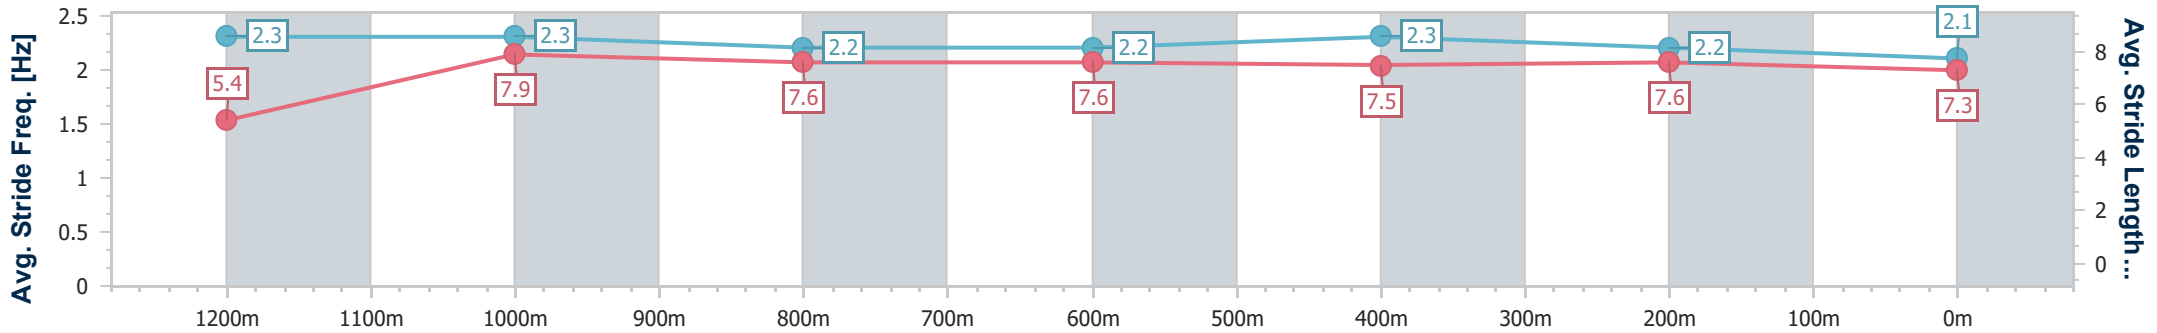

Sunshine Coast QLD Professional

Race 6: CELLARBRATIONS Maiden Handicap - 1300m

21 August 2024 - 16:06

Track Rating: Soft 7, Weather: Fine, Rail Position: +3m Entire

Section	Overall	1200m	1000m	800m	600m	400m	200m
Section Times	1:19.75 [12] (0:07.83)	1:11.92 [6] (0:11.09)	1:00.83 [7] (0:11.75)	0:49.08 [6] (0:12.20)	0:36.88 [7] (0:11.82)	0:25.06 [6] (0:11.85)	0:13.21 [6] (0:13.21)
Average Speed [km/h]	45.9	65.4	61.9	60.1	61.6	61.2	54.8
Top Speed [km/h]	64.8	67.2	65.2	61.5	63.5	63.4	58.2
Avg. Dist. to Rail [m]	7.3	4.0	3.1	1.8	1.6	6.3	7.1
Avg. Stride Freq. [Hz]	2.3	2.3	2.2	2.2	2.3	2.2	2.1
Avg. Stride Length [m]	5.4	7.9	7.6	7.6	7.5	7.6	7.3

- [] Ranking at each section and finish
- .-.- No data available at this section
- NA No data available

Horse/Jockey Name	Augury
Final Rank	13
Fastest Section Time (Section)	0:08.09 (Overall)
Top Speed [km/h] (Section)	65.8 (Overall)
Race State	Finished