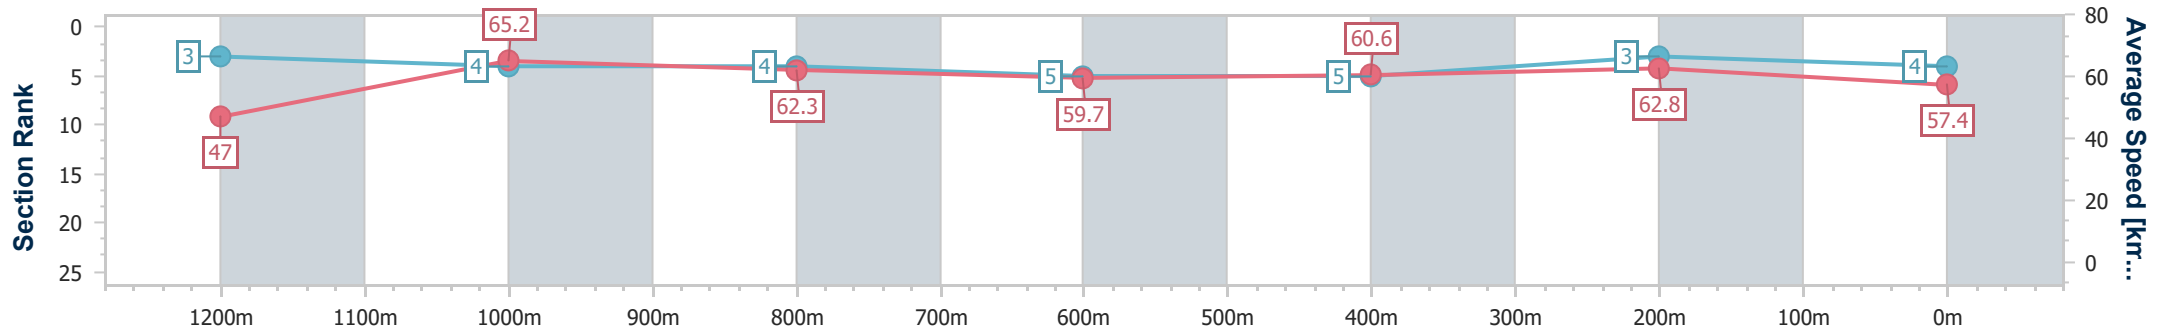

Sunshine Coast QLD Professional

Race 6: CELLARBRATIONS Maiden Handicap - 1300m

21 August 2024 - 16:06

Track Rating: Soft 7, Weather: Fine, Rail Position: +3m Entire

Section	Overall	1200m	1000m	800m	600m	400m	200m
Section Times	1:18.72 [4] (0:07.75)	1:10.97 [3] (0:11.05)	0:59.92 [4] (0:11.65)	0:48.27 [4] (0:12.17)	0:36.10 [5] (0:12.03)	0:24.07 [5] (0:11.45)	0:12.62 [3] (0:12.62)
Average Speed [km/h]	47.0	65.2	62.3	59.7	60.6	62.8	57.4
Top Speed [km/h]	64.4	65.8	64.9	61.0	62.7	64.4	60.6
Avg. Dist. to Rail [m]	3.8	2.5	2.1	1.5	0.8	4.8	6.2
Avg. Stride Freq. [Hz]	2.2	2.5	2.4	2.4	2.4	2.5	2.4
Avg. Stride Length [m]	5.6	7.1	7.2	7.1	7.1	7.0	6.6