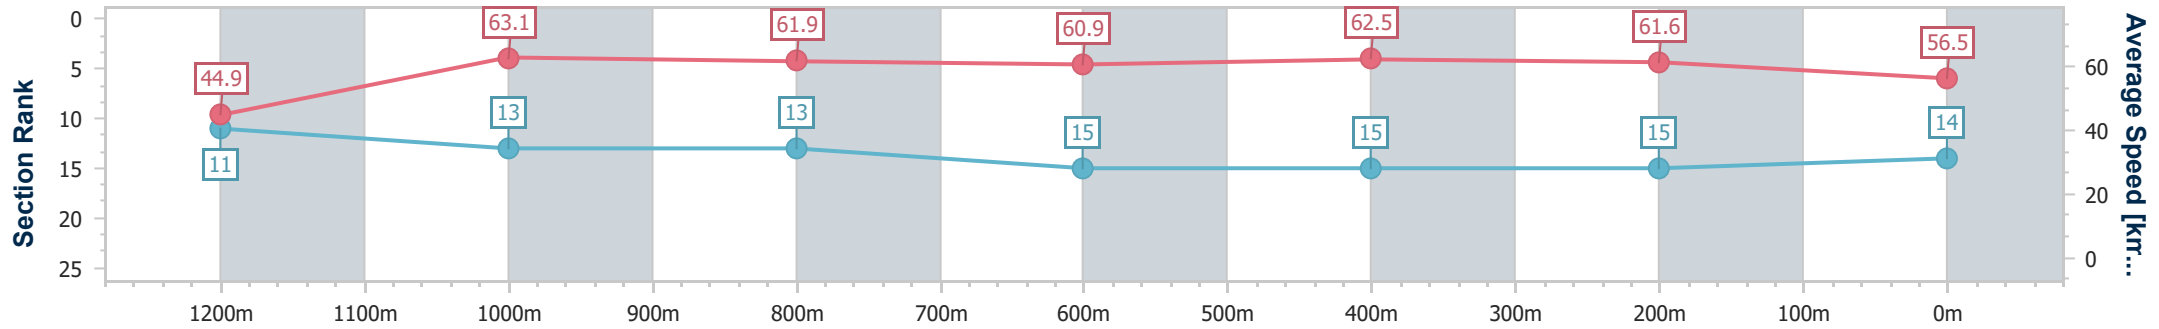

Sunshine Coast QLD Professional

Race 6: CELLARBRATIONS Maiden Handicap - 1300m

21 August 2024 - 16:06

Track Rating: Soft 7, Weather: Fine, Rail Position: +3m Entire

Section	Overall	1200m	1000m	800m	600m	400m	200m
Section Times	1:19.84 [14] (0:08.12)	1:11.72 [11] (0:11.47)	1:00.25 [13] (0:11.76)	0:48.49 [13] (0:12.12)	0:36.37 [15] (0:11.87)	0:24.50 [15] (0:11.72)	0:12.78 [15] (0:12.78)
Average Speed [km/h]	44.9	63.1	61.9	60.9	62.5	61.6	56.5
Top Speed [km/h]	65.3	63.8	62.8	62.0	64.0	63.7	60.4
Avg. Dist. to Rail [m]	14.4	5.8	3.6	3.2	4.3	10.3	10.7
Avg. Stride Freq. [Hz]	2.1	2.3	2.3	2.2	2.3	2.3	2.3
Avg. Stride Length [m]	5.7	7.7	7.6	7.5	7.6	7.4	7.0

- [] Ranking at each section and finish
- .-.- No data available at this section
- NA No data available

Horse/Jockey Name	Fierce Royalty
Final Rank	15
Fastest Section Time (Section)	0:07.79 (Overall)
Top Speed [km/h] (Section)	68.4 (1200m)
Race State	Finished