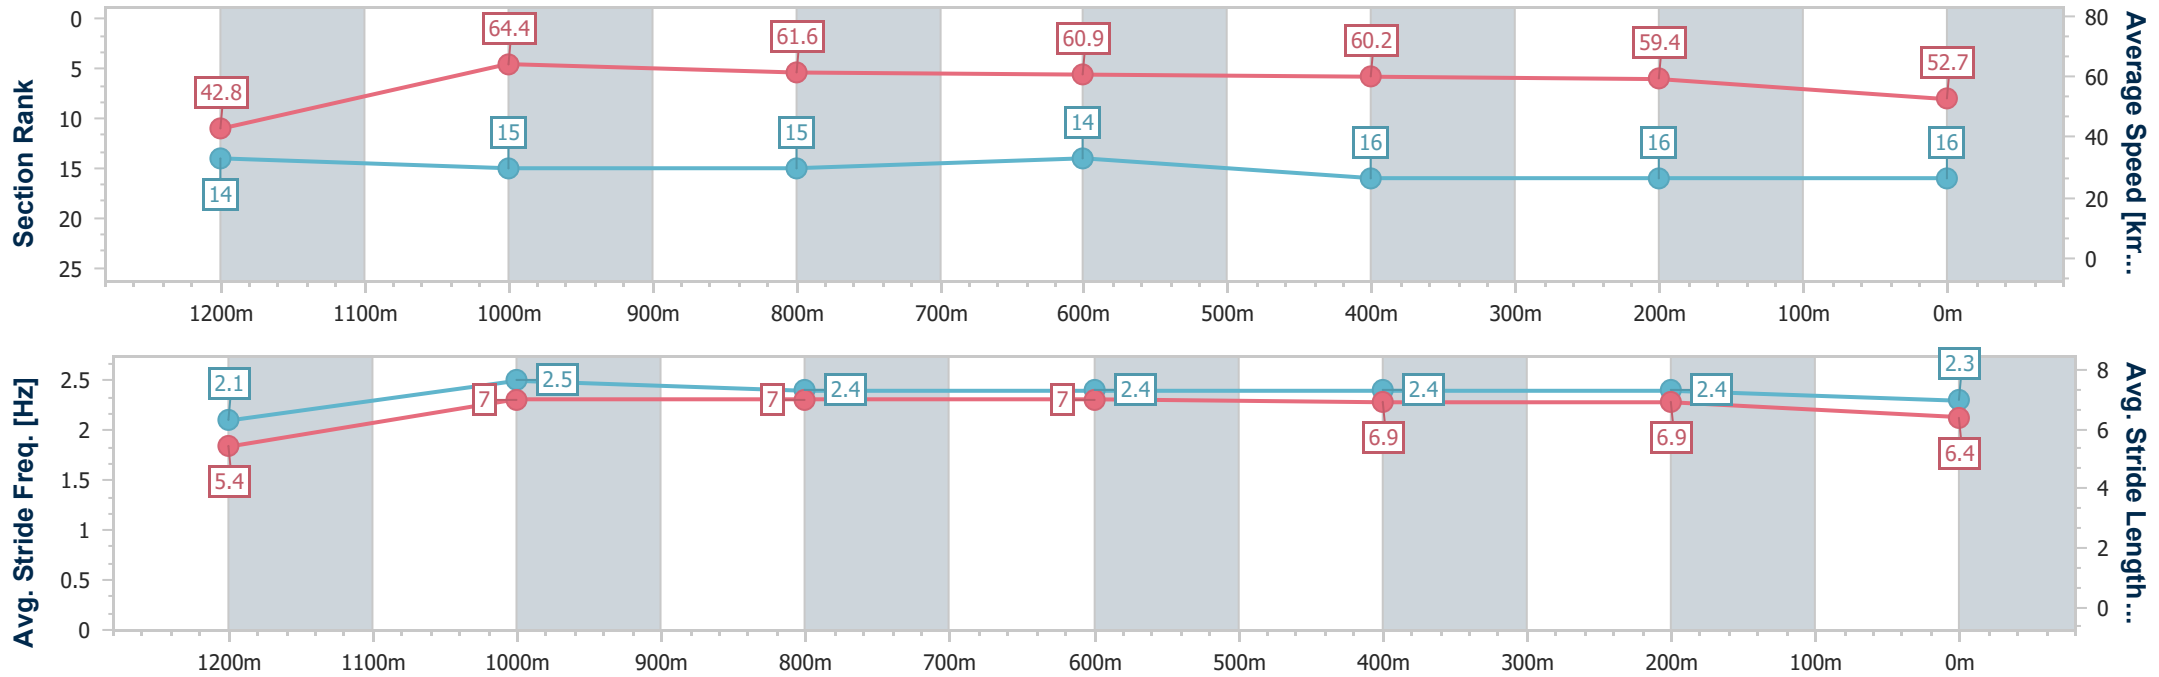

Sunshine Coast QLD Professional

Race 6: CELLARBRATIONS Maiden Handicap - 1300m

21 August 2024 - 16:06

Track Rating: Soft 7, Weather: Fine, Rail Position: +3m Entire

Section	Overall	1200m	1000m	800m	600m	400m	200m
Section Times	1:21.26 [16] (0:08.47)	1:12.79 [14] (0:11.25)	1:01.54 [15] (0:11.82)	0:49.72 [15] (0:11.91)	0:37.81 [14] (0:11.91)	0:25.90 [16] (0:12.16)	0:13.74 [16] (0:13.74)
Average Speed [km/h]	42.8	64.4	61.6	60.9	60.2	59.4	52.7
Top Speed [km/h]	63.3	69.1	63.2	63.1	62.2	62.3	57.3
Avg. Dist. to Rail [m]	15.5	3.8	2.4	0.4	0.6	2.3	4.3
Avg. Stride Freq. [Hz]	2.1	2.5	2.4	2.4	2.4	2.4	2.3
Avg. Stride Length [m]	5.4	7.0	7.0	7.0	6.9	6.9	6.4

- [] Ranking at each section and finish
- .-.- No data available at this section
- NA No data available