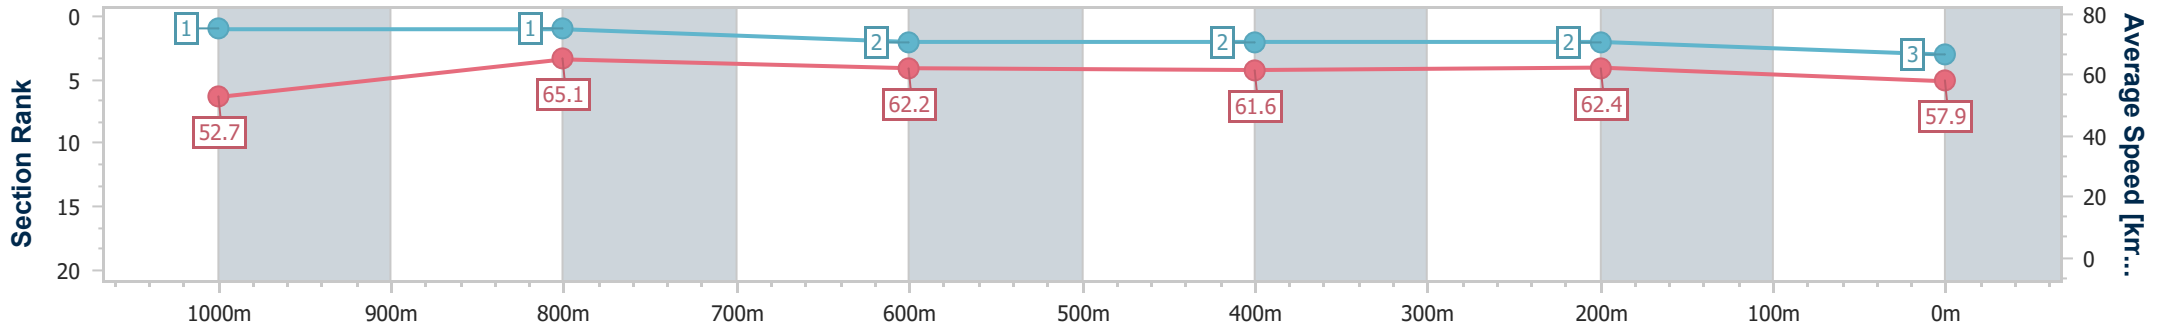

Sunshine Coast QLD Professional

Race 7: HOSTPLUS Class 1 Plate - 1200m

21 August 2024 - 16:41

Track Rating: Soft 7, Weather: Fine, Rail Position: +3m Entire

Section	Overall	1000m	800m	600m	400m	200m
Section Times	1:12.14 [3] (0:13.72)	0:58.42 [1] (0:11.07)	0:47.35 [1] (0:11.64)	0:35.71 [2] (0:11.74)	0:23.97 [2] (0:11.49)	0:12.48 [2] (0:12.48)
Average Speed [km/h]	52.7	65.1	62.2	61.6	62.4	57.9
Top Speed [km/h]	67.6	67.8	63.3	63.8	64.1	60.5
Avg. Dist. to Rail [m]	2.9	1.3	0.9	0.4	4.4	6.6
Avg. Stride Freq. [Hz]	2.3	2.4	2.3	2.4	2.4	2.3
Avg. Stride Length [m]	6.2	7.4	7.4	7.2	7.2	6.8