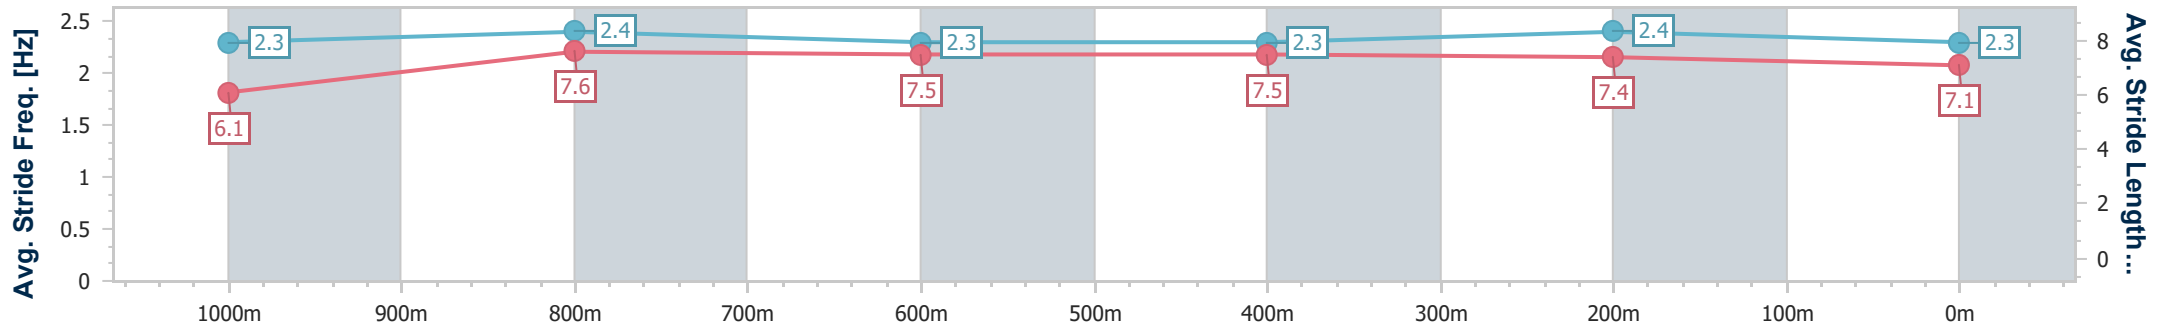

Sunshine Coast QLD Professional

Race 7: HOSTPLUS Class 1 Plate - 1200m

21 August 2024 - 16:41

Track Rating: Soft 7, Weather: Fine, Rail Position: +3m Entire

Section	Overall	1000m	800m	600m	400m	200m
Section Times	1:12.09 [2] (0:13.89)	0:58.20 [3] (0:10.94)	0:47.26 [2] (0:11.51)	0:35.75 [1] (0:11.73)	0:24.02 [1] (0:11.42)	0:12.60 [1] (0:12.60)
Average Speed [km/h]	51.8	65.9	62.6	62.2	62.9	57.2
Top Speed [km/h]	67.4	67.4	65.1	63.8	65.3	61.5
Avg. Dist. to Rail [m]	4.0	1.1	0.6	2.1	5.0	4.2
Avg. Stride Freq. [Hz]	2.3	2.4	2.3	2.3	2.4	2.3
Avg. Stride Length [m]	6.1	7.6	7.5	7.5	7.4	7.1