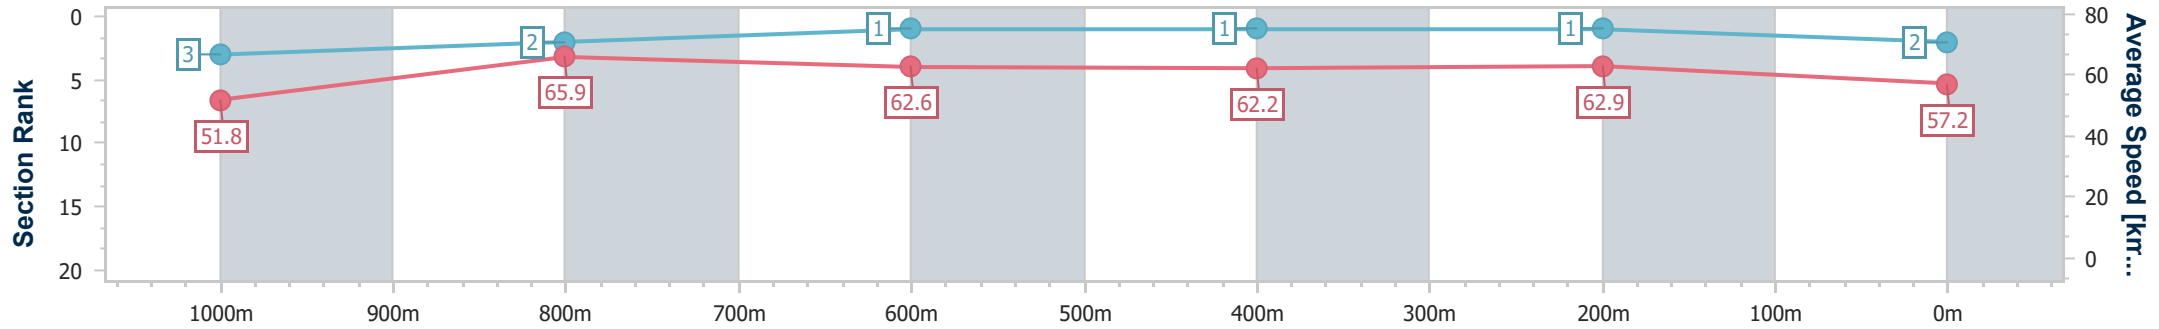

Sunshine Coast QLD Professional

Race 7: HOSTPLUS Class 1 Plate - 1200m

21 August 2024 - 16:41

Track Rating: Soft 7, Weather: Fine, Rail Position: +3m Entire

Section	Overall	1000m	800m	600m	400m	200m
Section Times	1:12.09 [2] (0:13.89)	0:58.20 [3] (0:10.94)	0:47.26 [2] (0:11.51)	0:35.75 [1] (0:11.73)	0:24.02 [1] (0:11.42)	0:12.60 [1] (0:12.60)
Average Speed [km/h]	51.8	65.9	62.6	62.2	62.9	57.2
Top Speed [km/h]	67.4	67.4	65.1	63.8	65.3	61.5
Avg. Dist. to Rail [m]	4.0	1.1	0.6	2.1	5.0	4.2
Avg. Stride Freq. [Hz]	2.3	2.4	2.3	2.3	2.4	2.3
Avg. Stride Length [m]	6.1	7.6	7.5	7.5	7.4	7.1