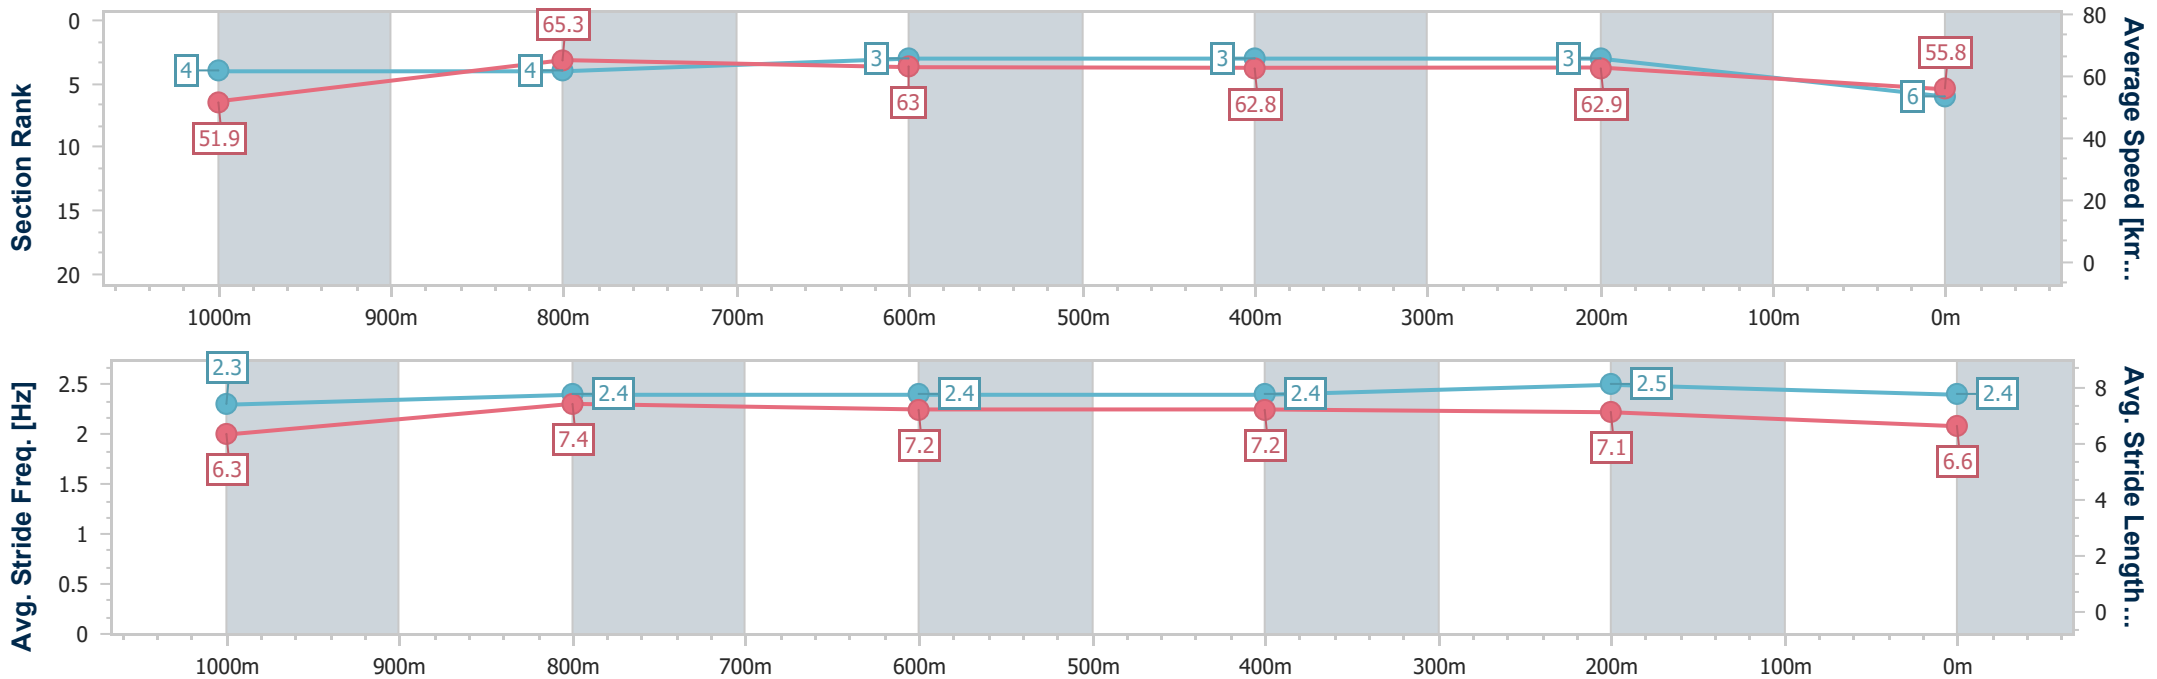

- [] Ranking at each section and finish
- .-.- No data available at this section
- NA No data available

Horse/Jockey Name	I Am Mason
Final Rank	6
Fastest Section Time (Section)	0:11.15 (1000m)
Top Speed [km/h] (Section)	67.1 (1000m)
Race State	Finished

Sunshine Coast QLD Professional

Race 7: HOSTPLUS Class 1 Plate - 1200m

21 August 2024 - 16:41

Track Rating: Soft 7, Weather: Fine, Rail Position: +3m Entire

Section	Overall	1000m	800m	600m	400m	200m
Section Times	1:12.58 [6] (0:13.89)	0:58.69 [4] (0:11.15)	0:47.54 [4] (0:11.60)	0:35.94 [3] (0:11.58)	0:24.36 [3] (0:11.45)	0:12.91 [3] (0:12.91)
Average Speed [km/h]	51.9	65.3	63.0	62.8	62.9	55.8
Top Speed [km/h]	65.0	67.1	64.8	64.2	64.7	59.9
Avg. Dist. to Rail [m]	7.2	4.0	2.5	1.6	5.8	7.2
Avg. Stride Freq. [Hz]	2.3	2.4	2.4	2.4	2.5	2.4
Avg. Stride Length [m]	6.3	7.4	7.2	7.2	7.1	6.6

- [] Ranking at each section and finish
- .-.- No data available at this section
- NA No data available

Horse/Jockey Name	Sibelius
Final Rank	7
Fastest Section Time (Section)	0:11.34 (1000m)
Top Speed [km/h] (Section)	65.1 (1000m)
Race State	Finished