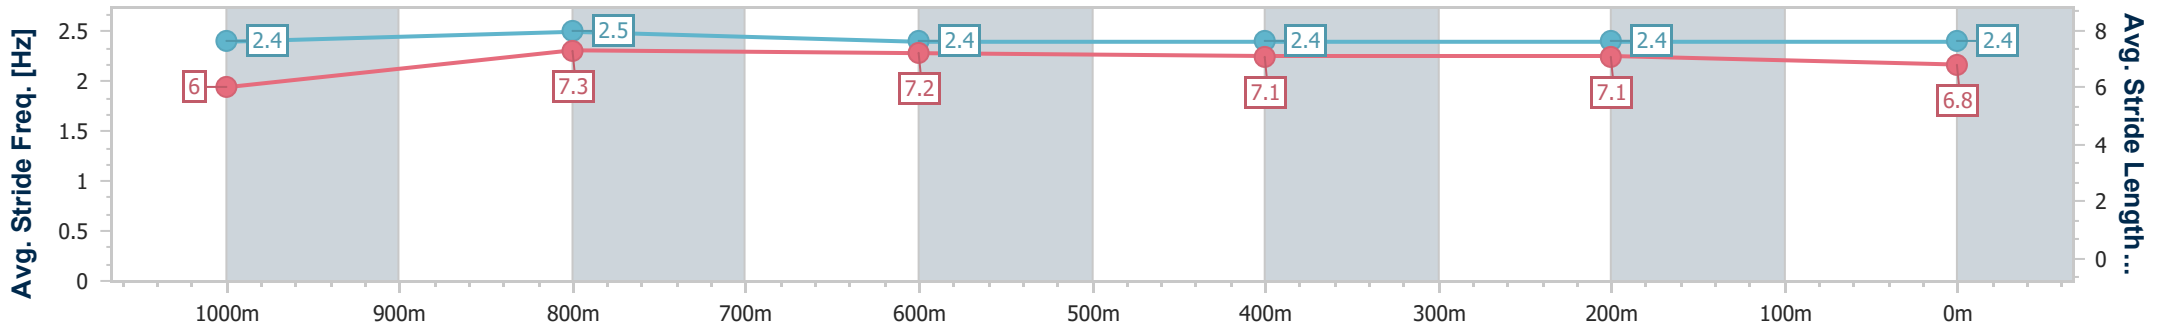

Sunshine Coast QLD Professional

Race 7: HOSTPLUS Class 1 Plate - 1200m

21 August 2024 - 16:41

Track Rating: Soft 7, Weather: Fine, Rail Position: +3m Entire

Section	Overall	1000m	800m	600m	400m	200m
Section Times	1:12.22 [4] (0:13.74)	0:58.48 [2] (0:11.24)	0:47.24 [3] (0:11.71)	0:35.53 [4] (0:11.66)	0:23.87 [4] (0:11.53)	0:12.34 [5] (0:12.34)
Average Speed [km/h]	52.3	64.6	62.1	62.2	62.5	58.3
Top Speed [km/h]	66.4	67.1	63.5	64.4	64.4	61.6
Avg. Dist. to Rail [m]	4.6	3.2	1.9	1.3	4.9	7.1
Avg. Stride Freq. [Hz]	2.4	2.5	2.4	2.4	2.4	2.4
Avg. Stride Length [m]	6.0	7.3	7.2	7.1	7.1	6.8

- [] Ranking at each section and finish
- .-.- No data available at this section
- NA No data available

Horse/Jockey Name	Been A Secret
Final Rank	5
Fastest Section Time (Section)	0:11.27 (400m)
Top Speed [km/h] (Section)	65.9 (1000m)
Race State	Finished