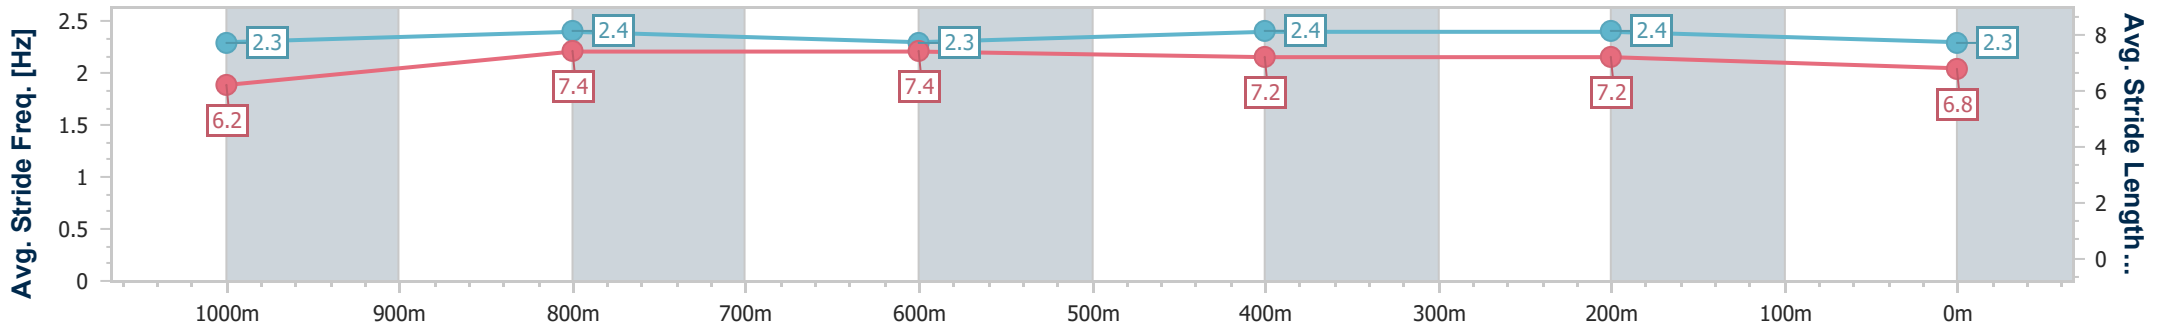

Sunshine Coast QLD Professional

Race 7: HOSTPLUS Class 1 Plate - 1200m

21 August 2024 - 16:41

Track Rating: Soft 7, Weather: Fine, Rail Position: +3m Entire

Section	Overall	1000m	800m	600m	400m	200m
Section Times	1:12.14 [3] (0:13.72)	0:58.42 [1] (0:11.07)	0:47.35 [1] (0:11.64)	0:35.71 [2] (0:11.74)	0:23.97 [2] (0:11.49)	0:12.48 [2] (0:12.48)
Average Speed [km/h]	52.7	65.1	62.2	61.6	62.4	57.9
Top Speed [km/h]	67.6	67.8	63.3	63.8	64.1	60.5
Avg. Dist. to Rail [m]	2.9	1.3	0.9	0.4	4.4	6.6
Avg. Stride Freq. [Hz]	2.3	2.4	2.3	2.4	2.4	2.3
Avg. Stride Length [m]	6.2	7.4	7.4	7.2	7.2	6.8