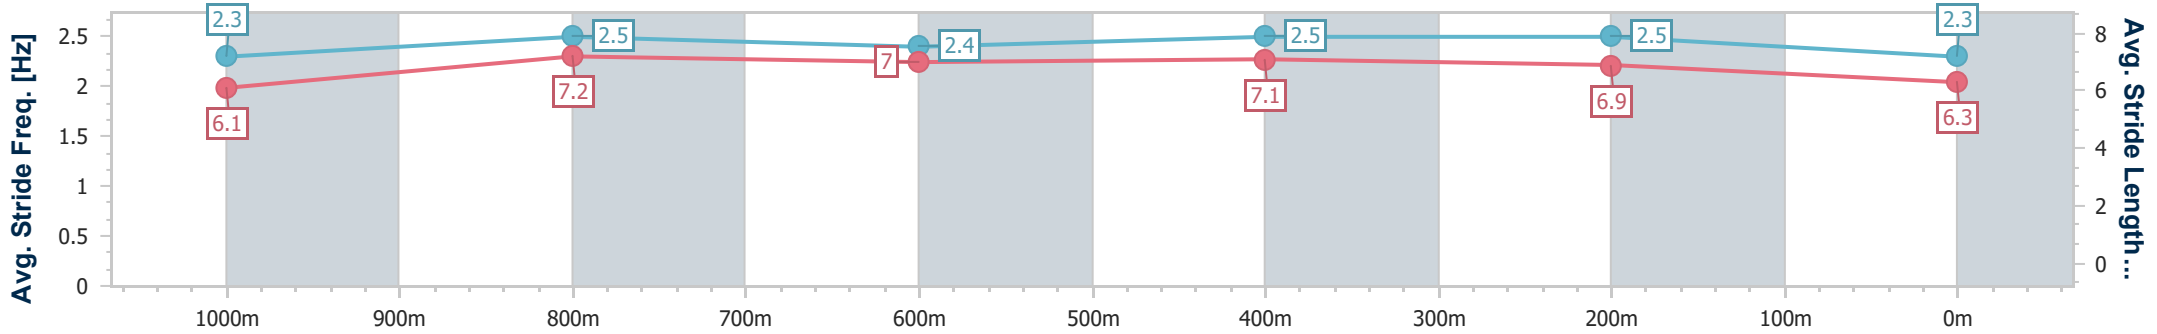

- [] Ranking at each section and finish
- .-.- No data available at this section
- NA No data available

Horse/Jockey Name	Song Sung Blue
Final Rank	8
Fastest Section Time (Section)	0:11.28 (1000m)
Top Speed [km/h] (Section)	65.3 (1000m)
Race State	Finished

Sunshine Coast QLD Professional

Race 7: HOSTPLUS Class 1 Plate - 1200m

21 August 2024 - 16:41

Track Rating: Soft 7, Weather: Fine, Rail Position: +3m Entire

Section	Overall	1000m	800m	600m	400m	200m
Section Times	1:14.20 [8] (0:13.91)	1:00.29 [5] (0:11.28)	0:49.01 [5] (0:11.88)	0:37.13 [6] (0:11.61)	0:25.52 [7] (0:11.90)	0:13.62 [8] (0:13.62)
Average Speed [km/h]	51.6	64.2	61.2	62.5	60.6	52.9
Top Speed [km/h]	65.2	65.3	61.7	64.1	64.1	57.6
Avg. Dist. to Rail [m]	2.6	1.9	1.7	1.4	4.7	5.1
Avg. Stride Freq. [Hz]	2.3	2.5	2.4	2.5	2.5	2.3
Avg. Stride Length [m]	6.1	7.2	7.0	7.1	6.9	6.3

- [] Ranking at each section and finish
- .-.- No data available at this section
- NA No data available