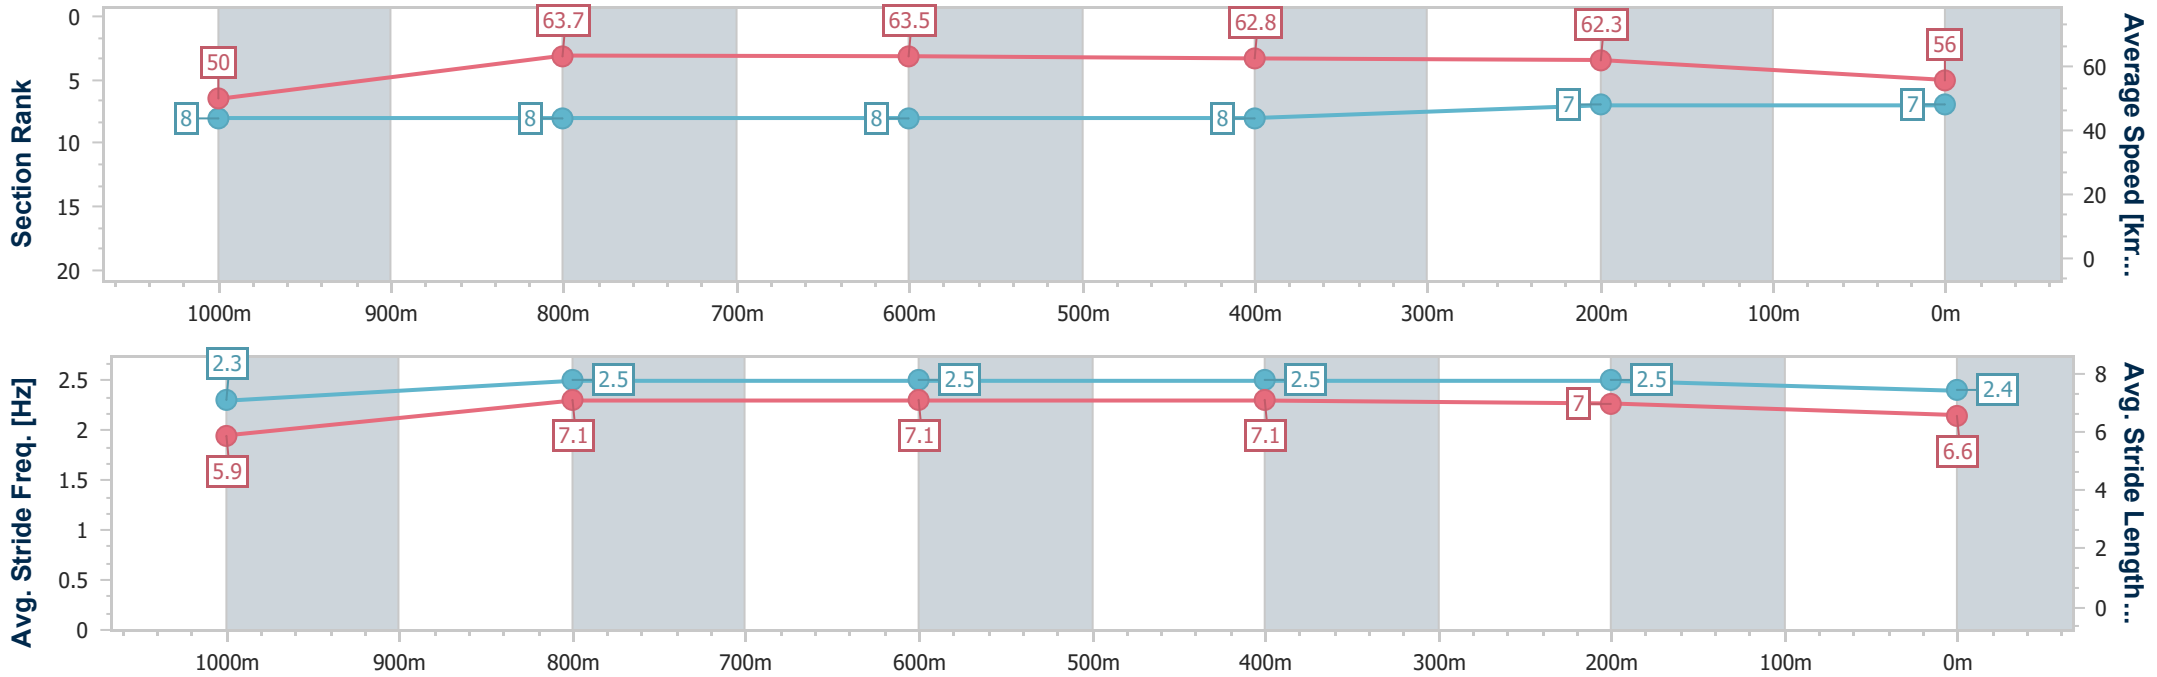

- [] Ranking at each section and finish
- .-.- No data available at this section
- NA No data available

Horse/Jockey Name	Sibelius
Final Rank	7
Fastest Section Time (Section)	0:11.34 (1000m)
Top Speed [km/h] (Section)	65.1 (1000m)
Race State	Finished

Sunshine Coast QLD Professional

Race 7: HOSTPLUS Class 1 Plate - 1200m

21 August 2024 - 16:41

Track Rating: Soft 7, Weather: Fine, Rail Position: +3m Entire

Section	Overall	1000m	800m	600m	400m	200m
Section Times	1:13.26 [7] (0:14.47)	0:58.79 [8] (0:11.34)	0:47.45 [8] (0:11.42)	0:36.03 [8] (0:11.64)	0:24.39 [8] (0:11.52)	0:12.87 [7] (0:12.87)
Average Speed [km/h]	50.0	63.7	63.5	62.8	62.3	56.0
Top Speed [km/h]	64.8	65.1	64.9	64.9	64.0	60.5
Avg. Dist. to Rail [m]	5.2	2.9	1.0	2.2	8.1	8.0
Avg. Stride Freq. [Hz]	2.3	2.5	2.5	2.5	2.5	2.4
Avg. Stride Length [m]	5.9	7.1	7.1	7.1	7.0	6.6

- [] Ranking at each section and finish
- .-.- No data available at this section
- NA No data available

Horse/Jockey Name	Song Sung Blue
Final Rank	8
Fastest Section Time (Section)	0:11.28 (1000m)
Top Speed [km/h] (Section)	65.3 (1000m)
Race State	Finished