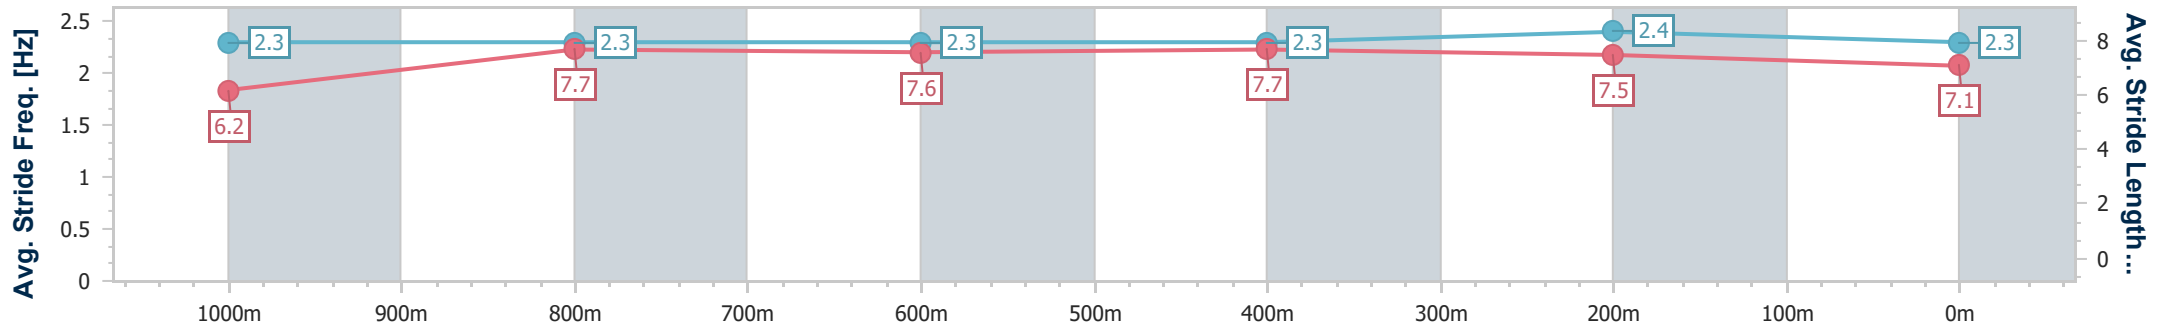

Sunshine Coast QLD Professional

Race 7: HOSTPLUS Class 1 Plate - 1200m

21 August 2024 - 16:41

Track Rating: Soft 7, Weather: Fine, Rail Position: +3m Entire

Section	Overall	1000m	800m	600m	400m	200m
Section Times	1:11.97 [1] (0:13.94)	0:58.03 [6] (0:11.28)	0:46.75 [6] (0:11.74)	0:35.01 [5] (0:11.71)	0:23.30 [6] (0:11.19)	0:12.11 [4]
Average Speed [km/h]	51.7	64.3	62.2	63.7	64.1	59.5
Top Speed [km/h]	65.1	65.8	63.9	65.1	65.7	62.4
Avg. Dist. to Rail [m]	4.7	2.5	3.0	5.1	10.6	9.1
Avg. Stride Freq. [Hz]	2.3	2.3	2.3	2.3	2.4	2.3
Avg. Stride Length [m]	6.2	7.7	7.6	7.7	7.5	7.1