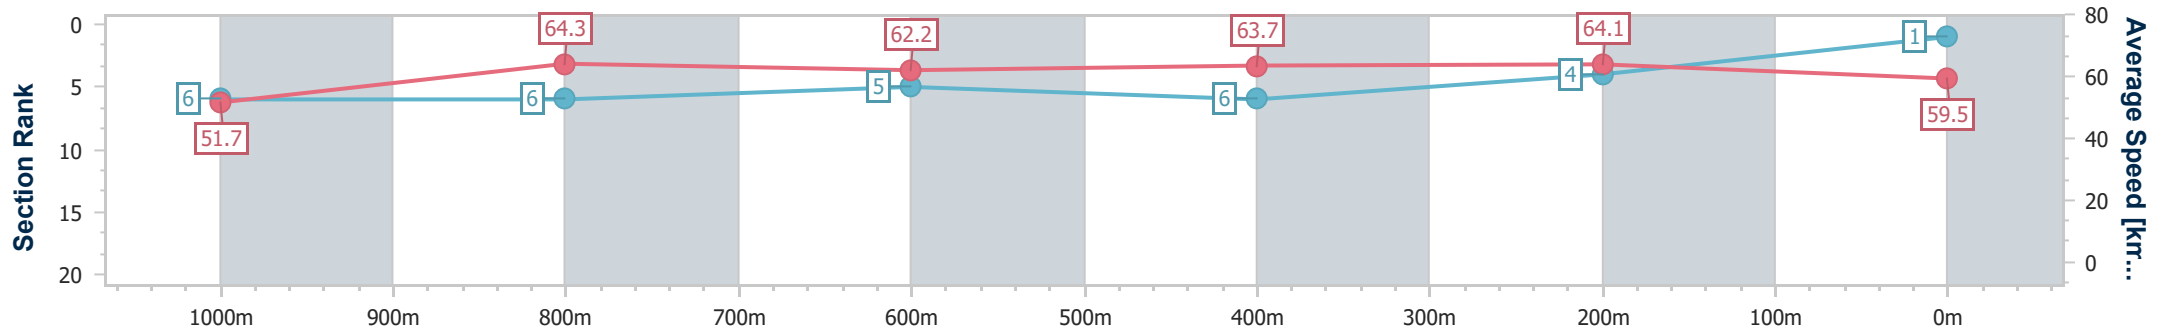

Sunshine Coast QLD Professional

Race 7: HOSTPLUS Class 1 Plate - 1200m

21 August 2024 - 16:41

Track Rating: Soft 7, Weather: Fine, Rail Position: +3m Entire

Section	Overall	1000m	800m	600m	400m	200m
Section Times	1:11.97 [1] (0:13.94)	0:58.03 [6] (0:11.28)	0:46.75 [6] (0:11.74)	0:35.01 [5] (0:11.71)	0:23.30 [6] (0:11.19)	0:12.11 [4]
Average Speed [km/h]	51.7	64.3	62.2	63.7	64.1	59.5
Top Speed [km/h]	65.1	65.8	63.9	65.1	65.7	62.4
Avg. Dist. to Rail [m]	4.7	2.5	3.0	5.1	10.6	9.1
Avg. Stride Freq. [Hz]	2.3	2.3	2.3	2.3	2.4	2.3
Avg. Stride Length [m]	6.2	7.7	7.6	7.7	7.5	7.1