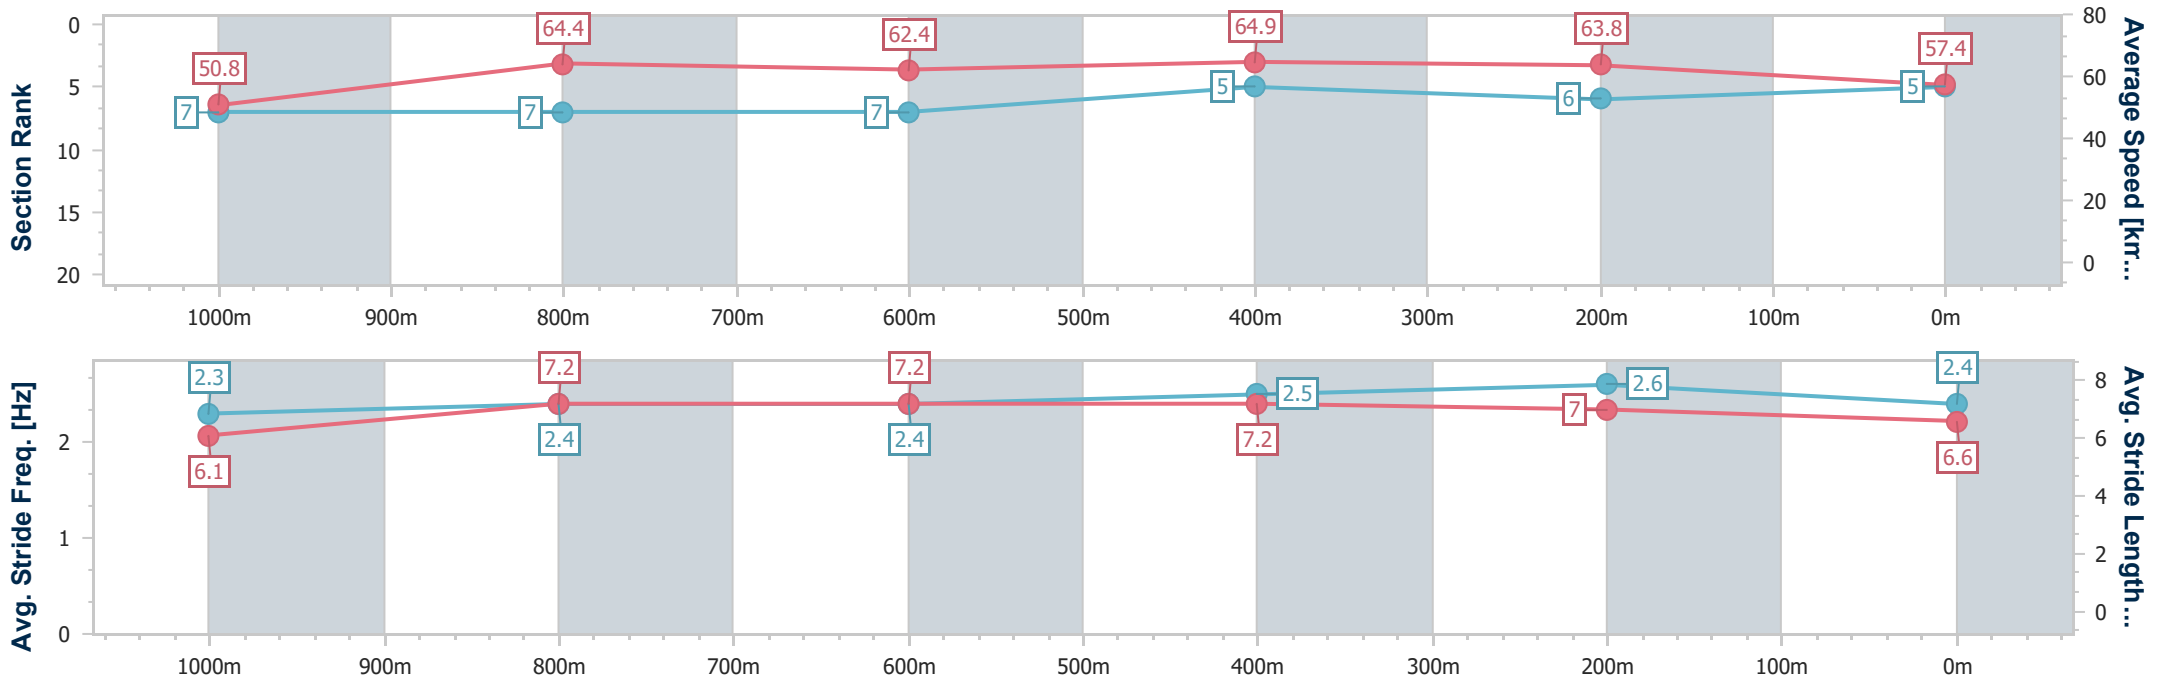

- [] Ranking at each section and finish
- .-.- No data available at this section
- NA No data available

Horse/Jockey Name	Been A Secret
Final Rank	5
Fastest Section Time (Section)	0:11.27 (400m)
Top Speed [km/h] (Section)	65.9 (1000m)
Race State	Finished

Sunshine Coast QLD Professional

Race 7: HOSTPLUS Class 1 Plate - 1200m

21 August 2024 - 16:41

Track Rating: Soft 7, Weather: Fine, Rail Position: +3m Entire

Section	Overall	1000m	800m	600m	400m	200m
Section Times	1:12.44 [5] (0:14.20)	0:58.24 [7] (0:11.29)	0:46.95 [7] (0:11.72)	0:35.23 [7] (0:11.41)	0:23.82 [5] (0:11.27)	0:12.55 [6] (0:12.55)
Average Speed [km/h]	50.8	64.4	62.4	64.9	63.8	57.4
Top Speed [km/h]	63.9	65.9	64.0	65.0	64.9	61.9
Avg. Dist. to Rail [m]	8.1	3.1	3.0	4.1	9.1	9.8
Avg. Stride Freq. [Hz]	2.3	2.4	2.4	2.5	2.6	2.4
Avg. Stride Length [m]	6.1	7.2	7.2	7.2	7.0	6.6

- [] Ranking at each section and finish
- .-.- No data available at this section
- NA No data available

Horse/Jockey Name	I Am Mason
Final Rank	6
Fastest Section Time (Section)	0:11.15 (1000m)
Top Speed [km/h] (Section)	67.1 (1000m)
Race State	Finished