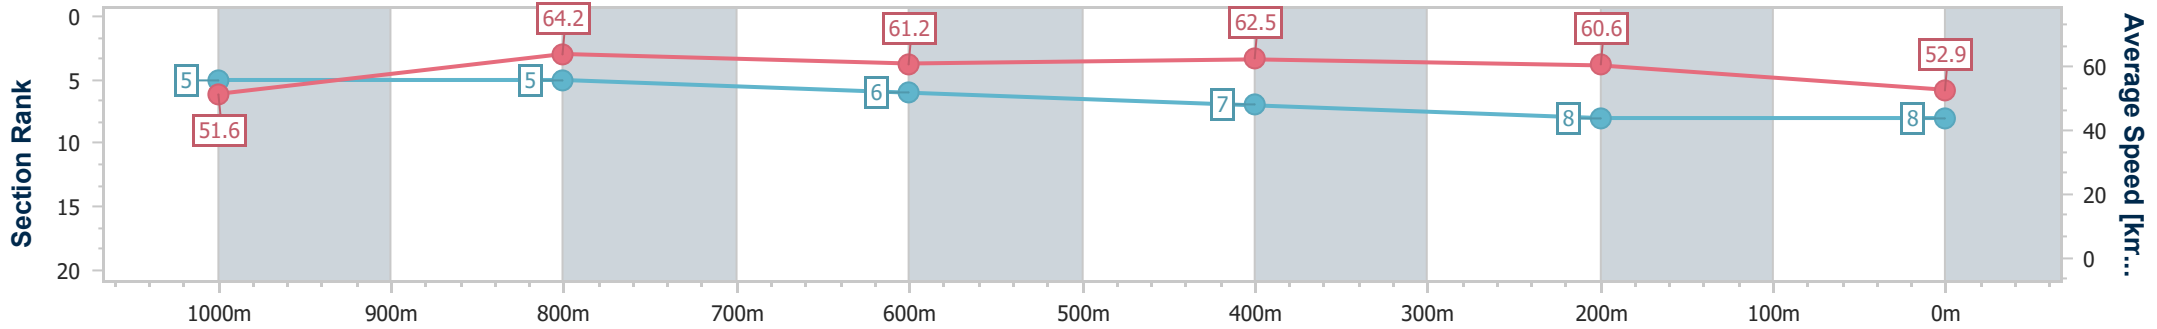

- [] Ranking at each section and finish
- .-.- No data available at this section
- NA No data available

Horse/Jockey Name	Song Sung Blue
Final Rank	8
Fastest Section Time (Section)	0:11.28 (1000m)
Top Speed [km/h] (Section)	65.3 (1000m)
Race State	Finished

Sunshine Coast QLD Professional

Race 7: HOSTPLUS Class 1 Plate - 1200m

21 August 2024 - 16:41

Track Rating: Soft 7, Weather: Fine, Rail Position: +3m Entire

Section	Overall	1000m	800m	600m	400m	200m
Section Times	1:14.20 [8] (0:13.91)	1:00.29 [5] (0:11.28)	0:49.01 [5] (0:11.88)	0:37.13 [6] (0:11.61)	0:25.52 [7] (0:11.90)	0:13.62 [8] (0:13.62)
Average Speed [km/h]	51.6	64.2	61.2	62.5	60.6	52.9
Top Speed [km/h]	65.2	65.3	61.7	64.1	64.1	57.6
Avg. Dist. to Rail [m]	2.6	1.9	1.7	1.4	4.7	5.1
Avg. Stride Freq. [Hz]	2.3	2.5	2.4	2.5	2.5	2.3
Avg. Stride Length [m]	6.1	7.2	7.0	7.1	6.9	6.3

- [] Ranking at each section and finish
- .-.- No data available at this section
- NA No data available