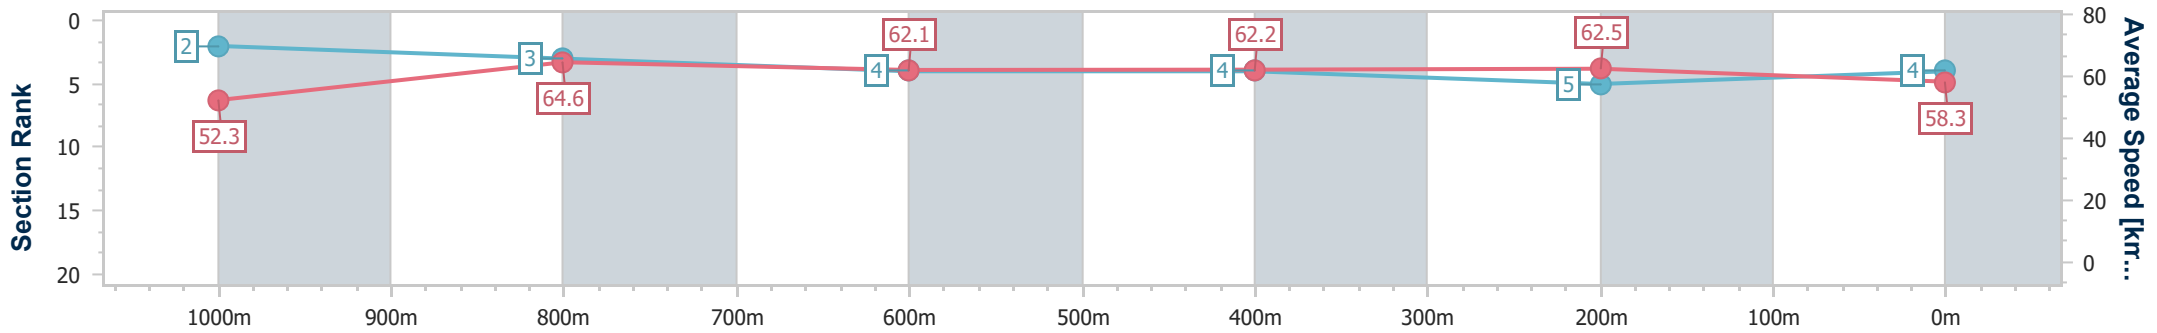

Sunshine Coast QLD Professional

Race 7: HOSTPLUS Class 1 Plate - 1200m

21 August 2024 - 16:41

Track Rating: Soft 7, Weather: Fine, Rail Position: +3m Entire

Section	Overall	1000m	800m	600m	400m	200m
Section Times	1:12.22 [4] (0:13.74)	0:58.48 [2] (0:11.24)	0:47.24 [3] (0:11.71)	0:35.53 [4] (0:11.66)	0:23.87 [4] (0:11.53)	0:12.34 [5] (0:12.34)
Average Speed [km/h]	52.3	64.6	62.1	62.2	62.5	58.3
Top Speed [km/h]	66.4	67.1	63.5	64.4	64.4	61.6
Avg. Dist. to Rail [m]	4.6	3.2	1.9	1.3	4.9	7.1
Avg. Stride Freq. [Hz]	2.4	2.5	2.4	2.4	2.4	2.4
Avg. Stride Length [m]	6.0	7.3	7.2	7.1	7.1	6.8

- [] Ranking at each section and finish
- .-.- No data available at this section
- NA No data available

Horse/Jockey Name	Been A Secret
Final Rank	5
Fastest Section Time (Section)	0:11.27 (400m)
Top Speed [km/h] (Section)	65.9 (1000m)
Race State	Finished