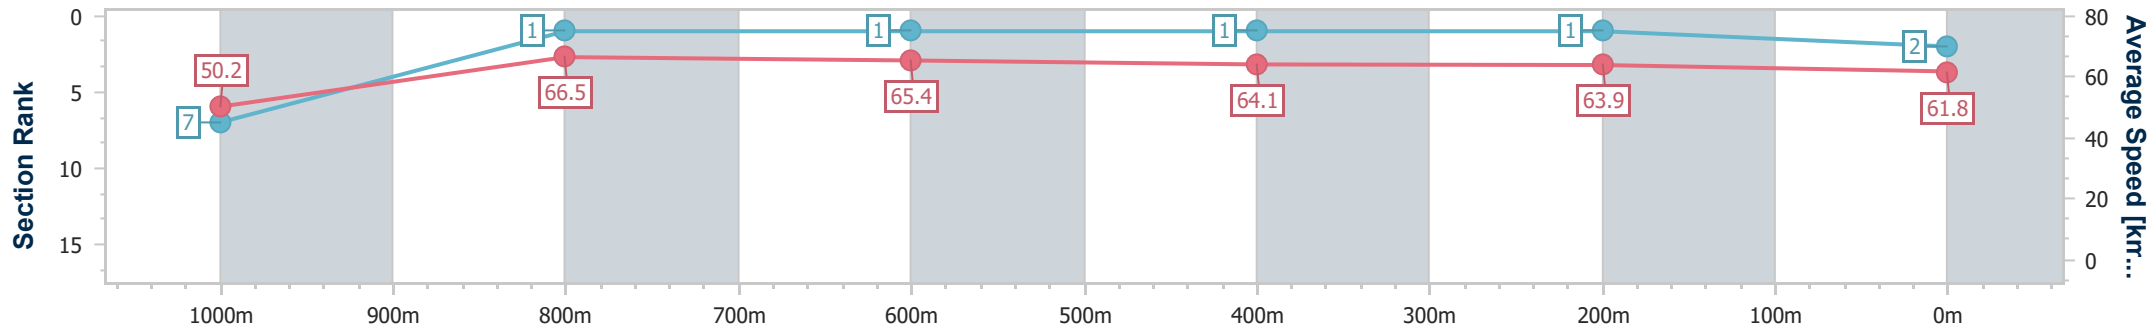

### Ipswich QLD Professional

Race 2: THE INDUSTRY SCHOOL Maiden Plate - 1200m

23 August 2024 - 12:18

Track Rating: Good 4, Weather: Fine, Rail Position: +8m Entire

Section	Overall	1000m	800m	600m	400m	200m
Section Times	1:10.74 [2] (0:14.45)	0:56.29 [7] (0:10.93)	0:45.36 [1] (0:11.07)	0:34.29 [1] (0:11.28)	0:23.01 [1] (0:11.33)	0:11.68 [1] (0:11.68)
Average Speed [km/h]	50.2	66.5	65.4	64.1	63.9	61.8
Top Speed [km/h]	67.2	67.6	66.7	64.3	64.0	63.3
Avg. Dist. to Rail [m]	7.5	2.4	1.3	0.4	0.3	0.7
Avg. Stride Freq. [Hz]	2.3	2.4	2.4	2.3	2.3	2.3
Avg. Stride Length [m]	6.0	7.5	7.6	7.7	7.5	7.3