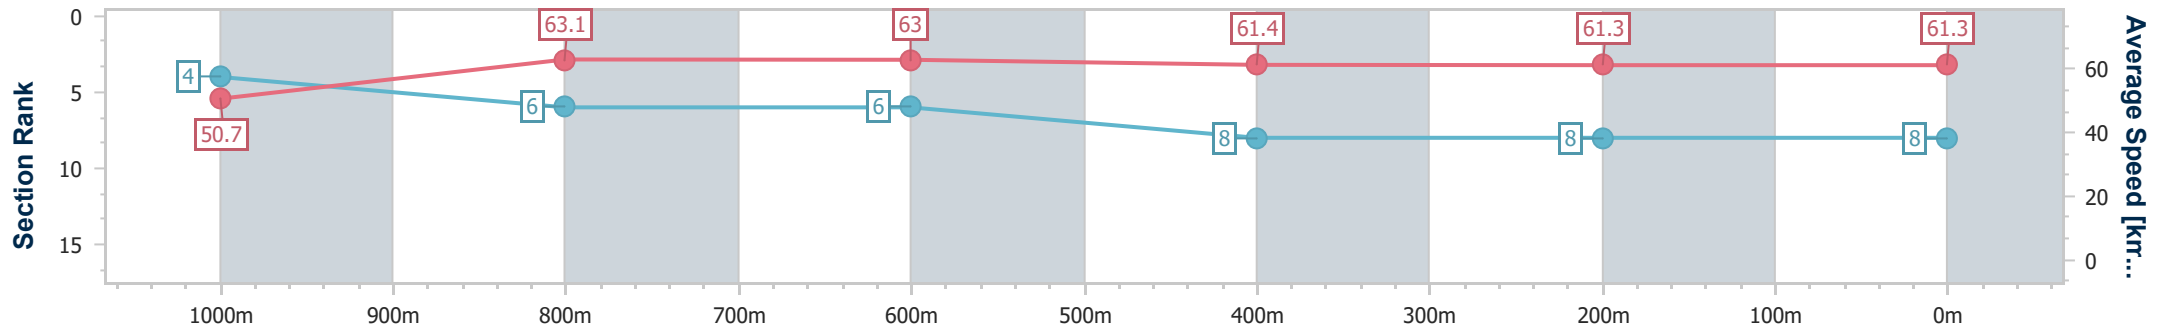

- [ ] Ranking at each section and finish
- .-.- No data available at this section
- NA No data available

Horse/Jockey Name	Arteluce
Final Rank	8
Fastest Section Time (Section)	0:11.42 (800m)
Top Speed [km/h] (Section)	65.5 (1000m)
Race State	Finished

### Ipswich QLD Professional

Race 2: THE INDUSTRY SCHOOL Maiden Plate - 1200m

23 August 2024 - 12:18

Track Rating: Good 4, Weather: Fine, Rail Position: +8m Entire

Section	Overall	1000m	800m	600m	400m	200m
Section Times	1:12.43 [8] (0:14.21)	0:58.22 [4] (0:11.48)	0:46.74 [6] (0:11.42)	0:35.32 [6] (0:11.74)	0:23.58 [8] (0:11.76)	0:11.82 [8] (0:11.82)
Average Speed [km/h]	50.7	63.1	63.0	61.4	61.3	61.3
Top Speed [km/h]	65.1	65.5	63.8	62.7	62.0	62.8
Avg. Dist. to Rail [m]	2.7	0.3	0.6	0.5	0.5	1.1
Avg. Stride Freq. [Hz]	2.3	2.4	2.4	2.3	2.3	2.3
Avg. Stride Length [m]	6.2	7.4	7.4	7.3	7.3	7.3

- [ ] Ranking at each section and finish
- .-.- No data available at this section
- NA No data available