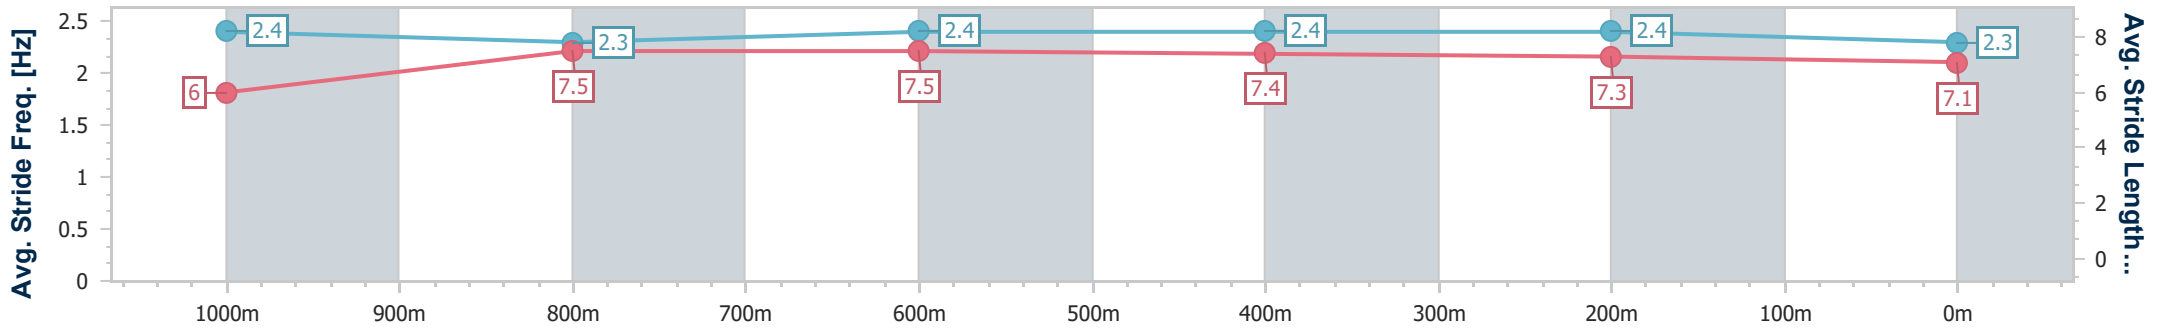

### Ipswich QLD Professional

Race 2: THE INDUSTRY SCHOOL Maiden Plate - 1200m

23 August 2024 - 12:18

Track Rating: Good 4, Weather: Fine, Rail Position: +8m Entire

Section	Overall	1000m	800m	600m	400m	200m
Section Times	1:11.17 [5] (0:13.93)	0:57.24 [1] (0:11.47)	0:45.77 [2] (0:11.08)	0:34.69 [2] (0:11.26)	0:23.43 [2] (0:11.39)	0:12.04 [2] (0:12.04)
Average Speed [km/h]	51.8	62.9	65.1	63.9	63.1	60.1
Top Speed [km/h]	64.6	64.3	66.2	65.5	63.8	62.7
Avg. Dist. to Rail [m]	2.1	0.4	0.3	0.6	1.0	0.6
Avg. Stride Freq. [Hz]	2.4	2.3	2.4	2.4	2.4	2.3
Avg. Stride Length [m]	6.0	7.5	7.5	7.4	7.3	7.1

- [ ] Ranking at each section and finish
- .-.-.- No data available at this section
- NA No data available

Horse/Jockey Name	Lion's Pride
Final Rank	6
Fastest Section Time (Section)	0:11.26 (800m)
Top Speed [km/h] (Section)	65.1 (600m)
Race State	Finished