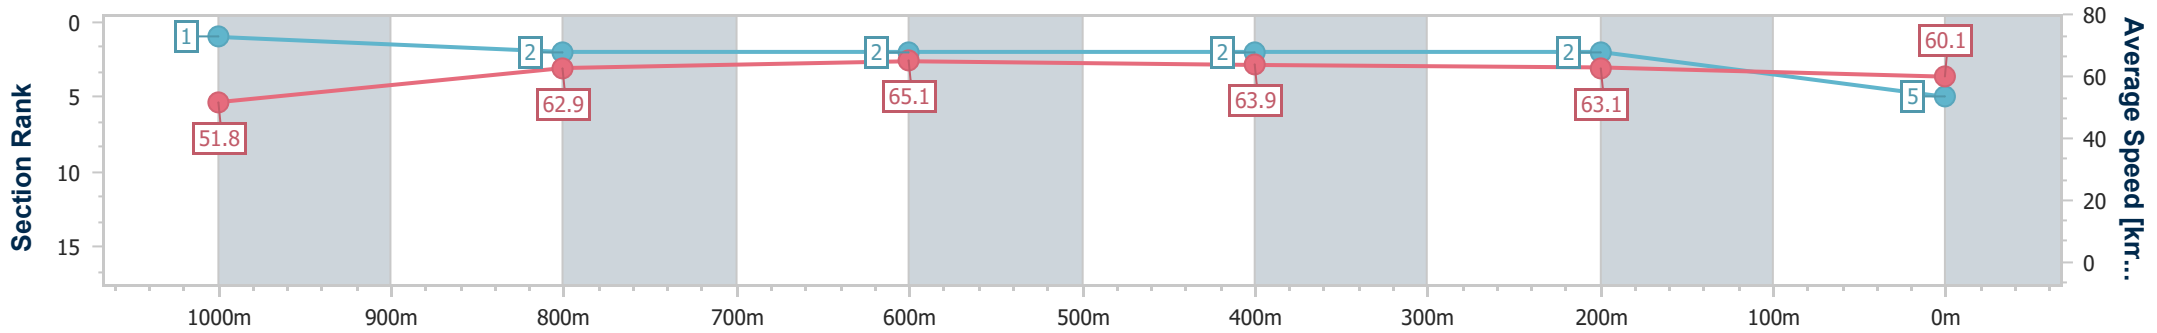

### Ipswich QLD Professional

Race 2: THE INDUSTRY SCHOOL Maiden Plate - 1200m

23 August 2024 - 12:18

Track Rating: Good 4, Weather: Fine, Rail Position: +8m Entire

Section	Overall	1000m	800m	600m	400m	200m
Section Times	1:11.17 [5] (0:13.93)	0:57.24 [1] (0:11.47)	0:45.77 [2] (0:11.08)	0:34.69 [2] (0:11.26)	0:23.43 [2] (0:11.39)	0:12.04 [2] (0:12.04)
Average Speed [km/h]	51.8	62.9	65.1	63.9	63.1	60.1
Top Speed [km/h]	64.6	64.3	66.2	65.5	63.8	62.7
Avg. Dist. to Rail [m]	2.1	0.4	0.3	0.6	1.0	0.6
Avg. Stride Freq. [Hz]	2.4	2.3	2.4	2.4	2.4	2.3
Avg. Stride Length [m]	6.0	7.5	7.5	7.4	7.3	7.1

- [ ] Ranking at each section and finish
- .-.-.- No data available at this section
- NA No data available

Horse/Jockey Name	Lion's Pride
Final Rank	6
Fastest Section Time (Section)	0:11.26 (800m)
Top Speed [km/h] (Section)	65.1 (600m)
Race State	Finished