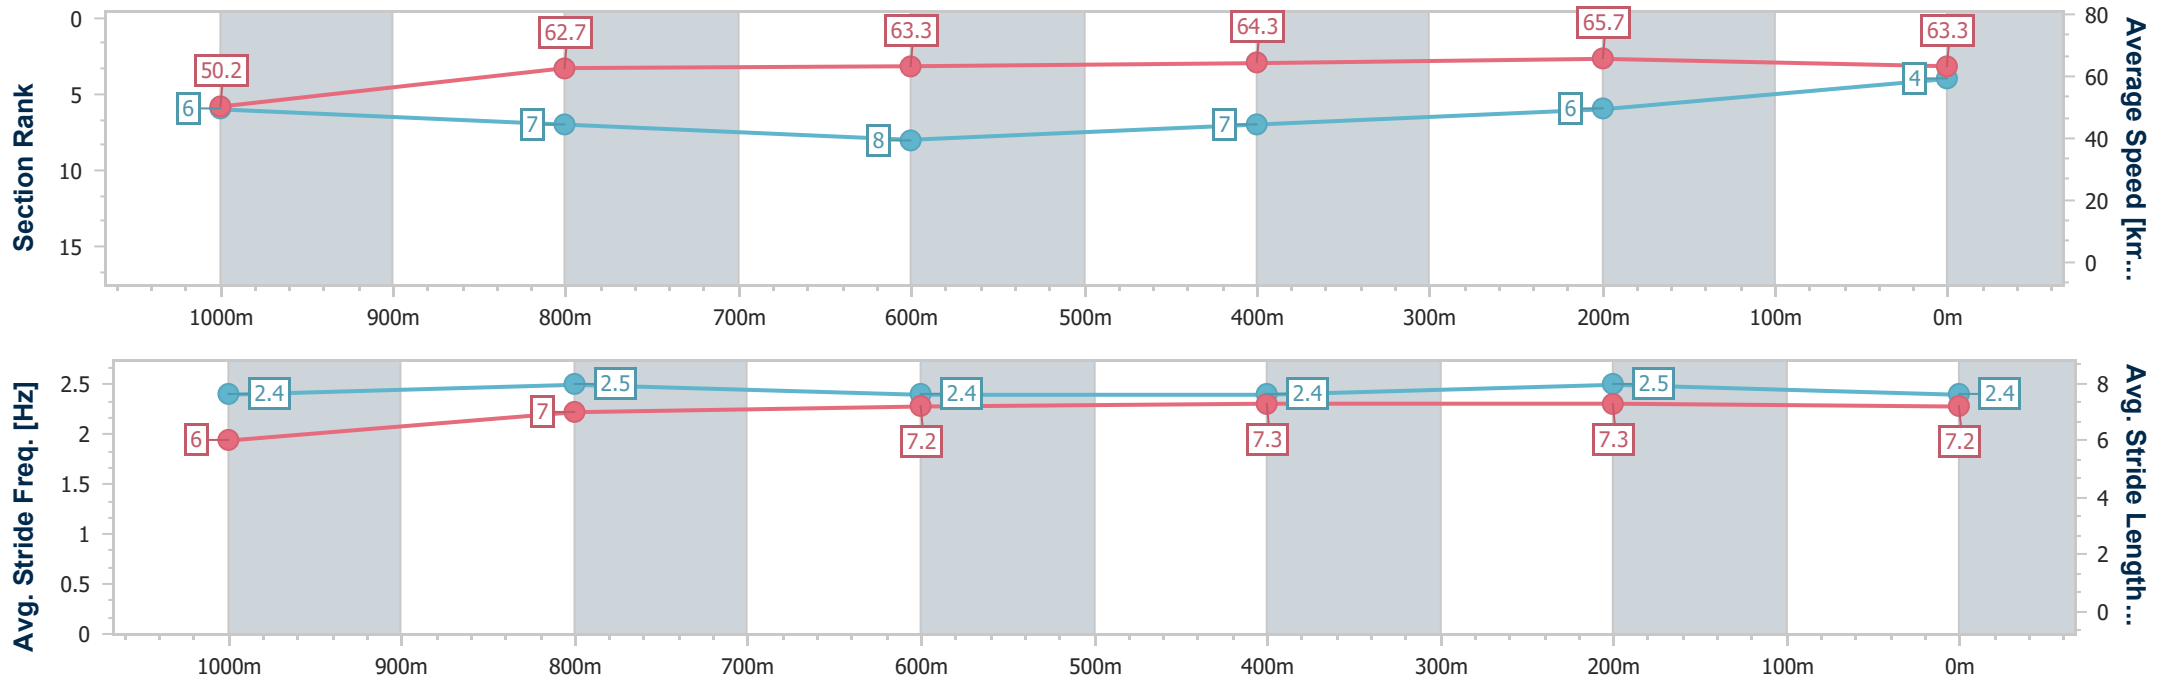

### Ipswich QLD Professional

Race 2: THE INDUSTRY SCHOOL Maiden Plate - 1200m

23 August 2024 - 12:18

Track Rating: Good 4, Weather: Fine, Rail Position: +8m Entire

Section	Overall	1000m	800m	600m	400m	200m
Section Times	1:10.96 [4] (0:14.38)	0:56.58 [6] (0:11.53)	0:45.05 [7] (0:11.35)	0:33.70 [8] (0:11.21)	0:22.49 [7] (0:11.04)	0:11.45 [6] (0:11.45)
Average Speed [km/h]	50.2	62.7	63.3	64.3	65.7	63.3
Top Speed [km/h]	64.9	63.9	64.1	67.2	66.7	65.6
Avg. Dist. to Rail [m]	4.7	0.2	0.5	0.7	2.9	6.7
Avg. Stride Freq. [Hz]	2.4	2.5	2.4	2.4	2.5	2.4
Avg. Stride Length [m]	6.0	7.0	7.2	7.3	7.3	7.2

- [ ] Ranking at each section and finish
- .-.- No data available at this section
- NA No data available

Horse/Jockey Name	Morganite
Final Rank	5
Fastest Section Time (Section)	0:11.08 (800m)
Top Speed [km/h] (Section)	66.2 (800m)
Race State	Finished