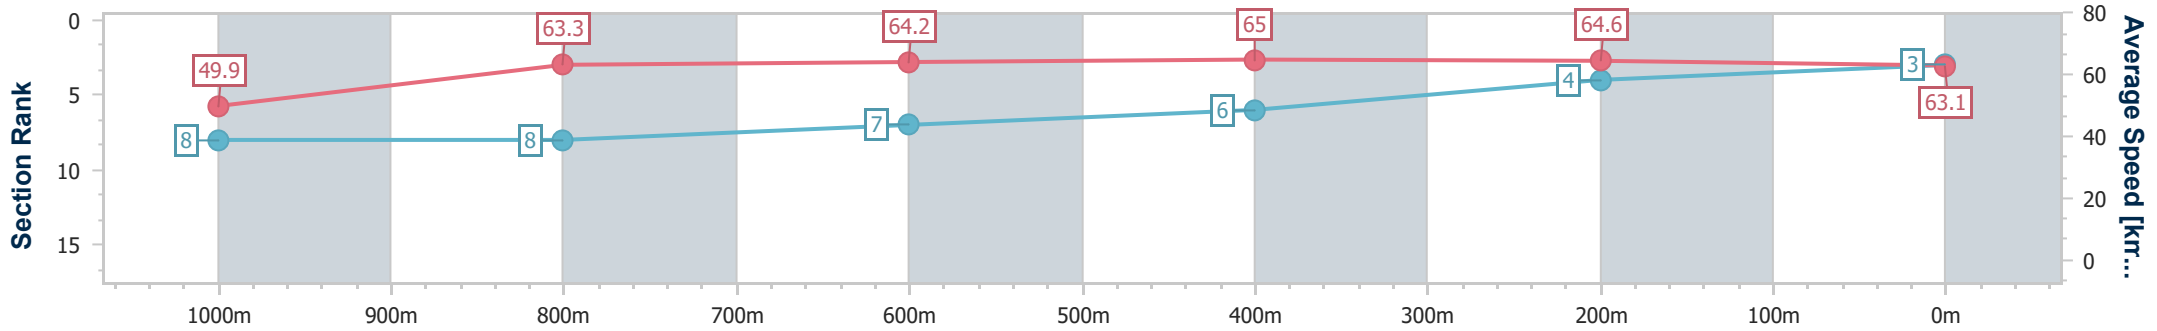

### Ipswich QLD Professional

Race 2: THE INDUSTRY SCHOOL Maiden Plate - 1200m

23 August 2024 - 12:18

Track Rating: Good 4, Weather: Fine, Rail Position: +8m Entire

Section	Overall	1000m	800m	600m	400m	200m
Section Times	1:10.90 [3] (0:14.46)	0:56.44 [8] (0:11.48)	0:44.96 [8] (0:11.26)	0:33.70 [7] (0:11.11)	0:22.59 [6] (0:11.14)	0:11.45 [4]
Average Speed [km/h]	49.9	63.3	64.2	65.0	64.6	63.1
Top Speed [km/h]	65.8	65.8	65.7	66.4	65.7	64.9
Avg. Dist. to Rail [m]	6.3	1.2	0.4	0.5	1.7	4.4
Avg. Stride Freq. [Hz]	2.4	2.5	2.4	2.4	2.4	2.4
Avg. Stride Length [m]	5.9	7.1	7.4	7.4	7.3	7.1