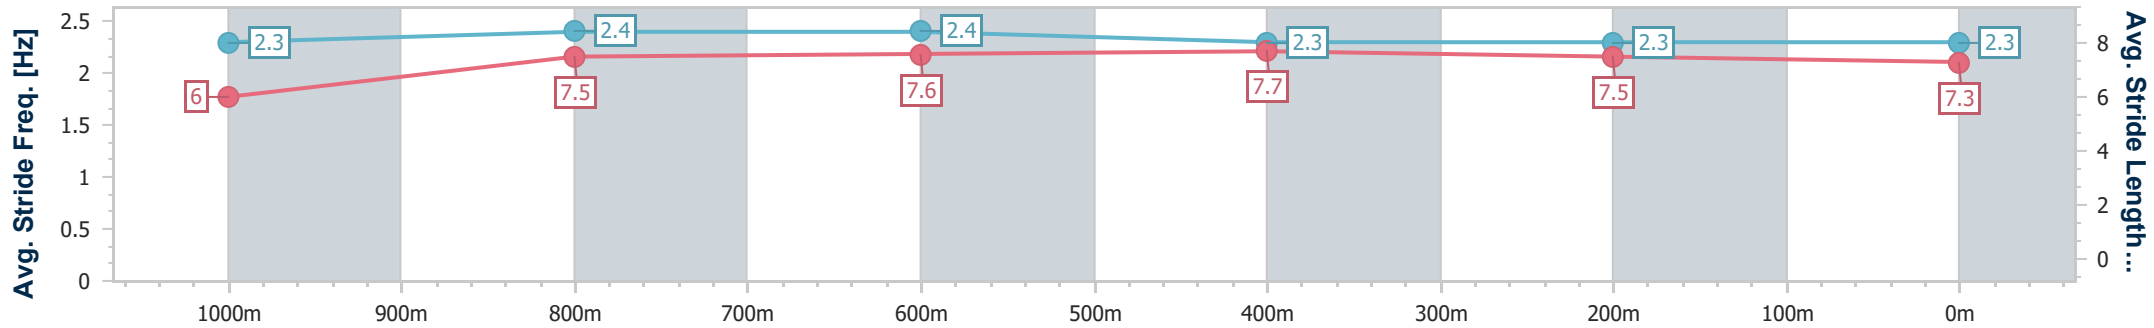

### Ipswich QLD Professional

Race 2: THE INDUSTRY SCHOOL Maiden Plate - 1200m

23 August 2024 - 12:18

Track Rating: Good 4, Weather: Fine, Rail Position: +8m Entire

Section	Overall	1000m	800m	600m	400m	200m
Section Times	1:10.74 [2] (0:14.45)	0:56.29 [7] (0:10.93)	0:45.36 [1] (0:11.07)	0:34.29 [1] (0:11.28)	0:23.01 [1] (0:11.33)	0:11.68 [1] (0:11.68)
Average Speed [km/h]	50.2	66.5	65.4	64.1	63.9	61.8
Top Speed [km/h]	67.2	67.6	66.7	64.3	64.0	63.3
Avg. Dist. to Rail [m]	7.5	2.4	1.3	0.4	0.3	0.7
Avg. Stride Freq. [Hz]	2.3	2.4	2.4	2.3	2.3	2.3
Avg. Stride Length [m]	6.0	7.5	7.6	7.7	7.5	7.3

- [ ] Ranking at each section and finish
- .-.- No data available at this section
- NA No data available

Horse/Jockey Name	Addition
Final Rank	3
Fastest Section Time (Section)	0:11.11 (600m)
Top Speed [km/h] (Section)	66.4 (600m)
Race State	Finished