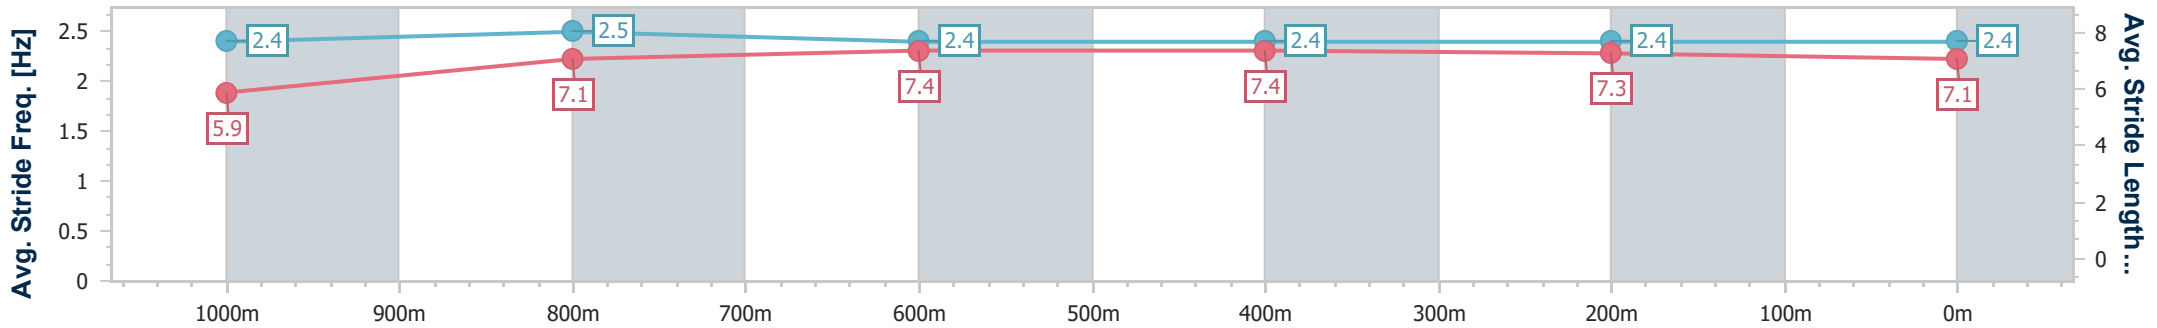

### Ipswich QLD Professional

Race 2: THE INDUSTRY SCHOOL Maiden Plate - 1200m

23 August 2024 - 12:18

Track Rating: Good 4, Weather: Fine, Rail Position: +8m Entire

Section	Overall	1000m	800m	600m	400m	200m
Section Times	1:10.90 [3] (0:14.46)	0:56.44 [8] (0:11.48)	0:44.96 [8] (0:11.26)	0:33.70 [7] (0:11.11)	0:22.59 [6] (0:11.14)	0:11.45 [4]
Average Speed [km/h]	49.9	63.3	64.2	65.0	64.6	63.1
Top Speed [km/h]	65.8	65.8	65.7	66.4	65.7	64.9
Avg. Dist. to Rail [m]	6.3	1.2	0.4	0.5	1.7	4.4
Avg. Stride Freq. [Hz]	2.4	2.5	2.4	2.4	2.4	2.4
Avg. Stride Length [m]	5.9	7.1	7.4	7.4	7.3	7.1