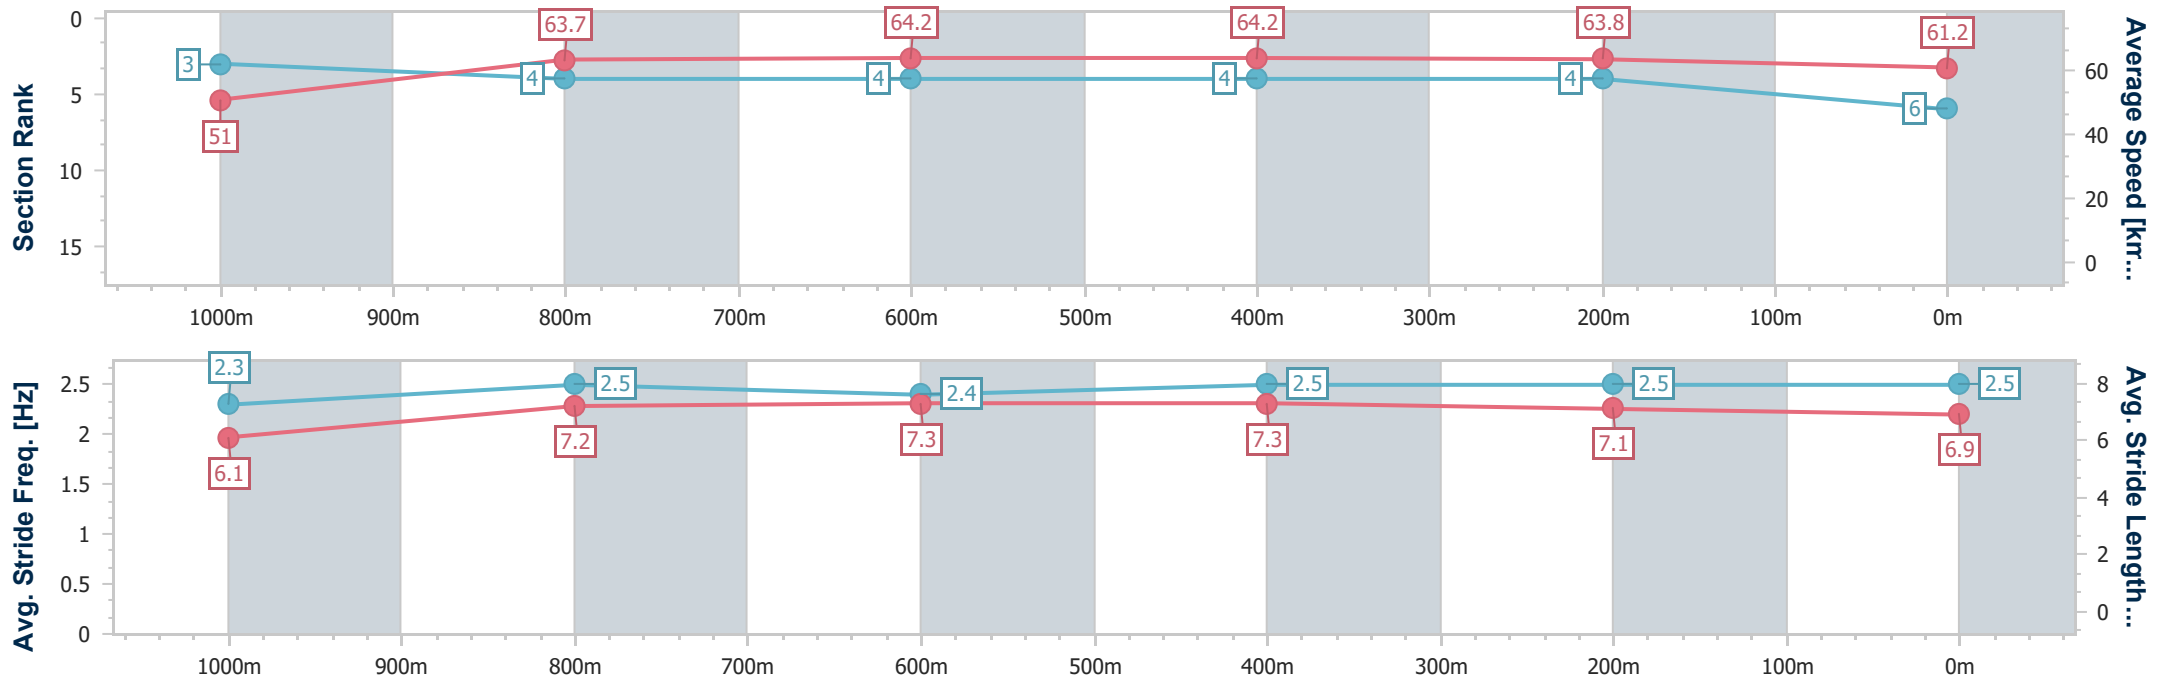

- [ ] Ranking at each section and finish
- .-.-.- No data available at this section
- NA No data available

Horse/Jockey Name	Lion's Pride
Final Rank	6
Fastest Section Time (Section)	0:11.26 (800m)
Top Speed [km/h] (Section)	65.1 (600m)
Race State	Finished

### Ipswich QLD Professional

Race 2: THE INDUSTRY SCHOOL Maiden Plate - 1200m

23 August 2024 - 12:18

Track Rating: Good 4, Weather: Fine, Rail Position: +8m Entire

Section	Overall	1000m	800m	600m	400m	200m
Section Times	1:11.23 [6] (0:14.15)	0:57.08 [3] (0:11.37)	0:45.71 [4] (0:11.26)	0:34.45 [4] (0:11.29)	0:23.16 [4] (0:11.38)	0:11.78 [4] (0:11.78)
Average Speed [km/h]	51.0	63.7	64.2	64.2	63.8	61.2
Top Speed [km/h]	63.8	64.4	65.1	65.1	64.1	63.7
Avg. Dist. to Rail [m]	3.4	0.7	0.7	1.1	2.3	5.4
Avg. Stride Freq. [Hz]	2.3	2.5	2.4	2.5	2.5	2.5
Avg. Stride Length [m]	6.1	7.2	7.3	7.3	7.1	6.9

- [ ] Ranking at each section and finish
- .-.- No data available at this section
- NA No data available

Horse/Jockey Name	Cyberwars
Final Rank	7
Fastest Section Time (Section)	0:11.22 (600m)
Top Speed [km/h] (Section)	65.5 (600m)
Race State	Finished