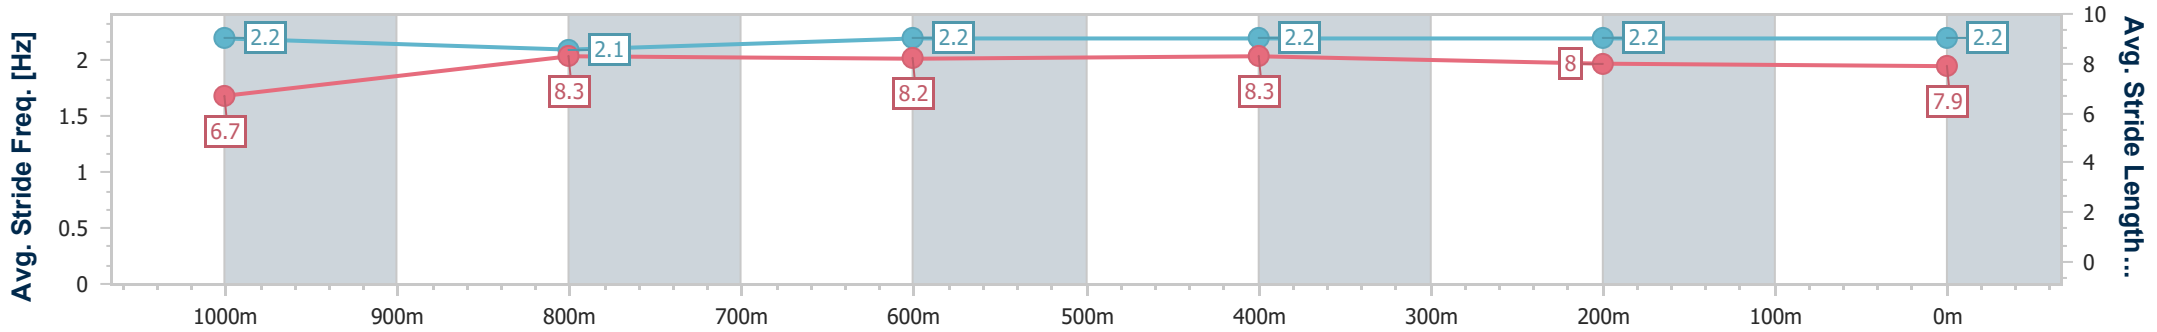

### Ipswich QLD Professional

Race 2: THE INDUSTRY SCHOOL Maiden Plate - 1200m

23 August 2024 - 12:18

Track Rating: Good 4, Weather: Fine, Rail Position: +8m Entire

Section	Overall	1000m	800m	600m	400m	200m
Section Times	1:10.73 [1] (0:14.03)	0:56.70 [2] (0:11.40)	0:45.30 [3] (0:11.29)	0:34.01 [3] (0:11.23)	0:22.78 [3] (0:11.28)	0:11.50 [3] (0:11.50)
Average Speed [km/h]	51.6	63.4	64.1	64.3	64.5	62.8
Top Speed [km/h]	64.8	64.7	65.5	65.5	66.5	65.0
Avg. Dist. to Rail [m]	2.7	0.5	0.2	0.4	1.7	4.1
Avg. Stride Freq. [Hz]	2.2	2.1	2.2	2.2	2.2	2.2
Avg. Stride Length [m]	6.7	8.3	8.2	8.3	8.0	7.9