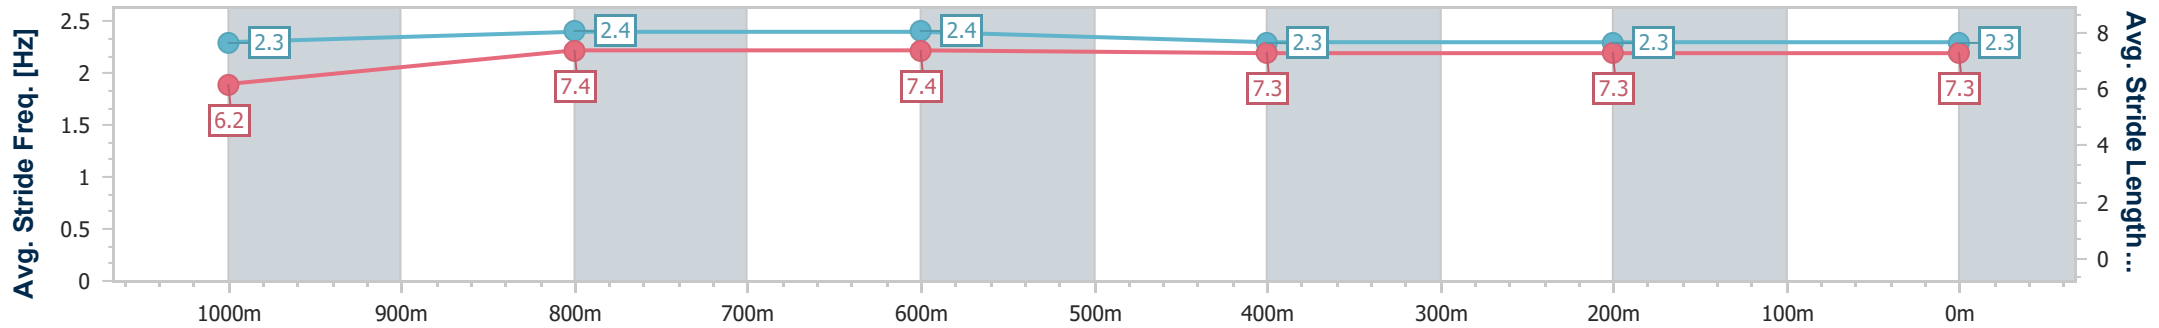

- [ ] Ranking at each section and finish
- .-.- No data available at this section
- NA No data available

Horse/Jockey Name	Arteluce
Final Rank	8
Fastest Section Time (Section)	0:11.42 (800m)
Top Speed [km/h] (Section)	65.5 (1000m)
Race State	Finished

### Ipswich QLD Professional

Race 2: THE INDUSTRY SCHOOL Maiden Plate - 1200m

23 August 2024 - 12:18

Track Rating: Good 4, Weather: Fine, Rail Position: +8m Entire

Section	Overall	1000m	800m	600m	400m	200m
Section Times	1:12.43 [8] (0:14.21)	0:58.22 [4] (0:11.48)	0:46.74 [6] (0:11.42)	0:35.32 [6] (0:11.74)	0:23.58 [8] (0:11.76)	0:11.82 [8] (0:11.82)
Average Speed [km/h]	50.7	63.1	63.0	61.4	61.3	61.3
Top Speed [km/h]	65.1	65.5	63.8	62.7	62.0	62.8
Avg. Dist. to Rail [m]	2.7	0.3	0.6	0.5	0.5	1.1
Avg. Stride Freq. [Hz]	2.3	2.4	2.4	2.3	2.3	2.3
Avg. Stride Length [m]	6.2	7.4	7.4	7.3	7.3	7.3

- [ ] Ranking at each section and finish
- .-.- No data available at this section
- NA No data available