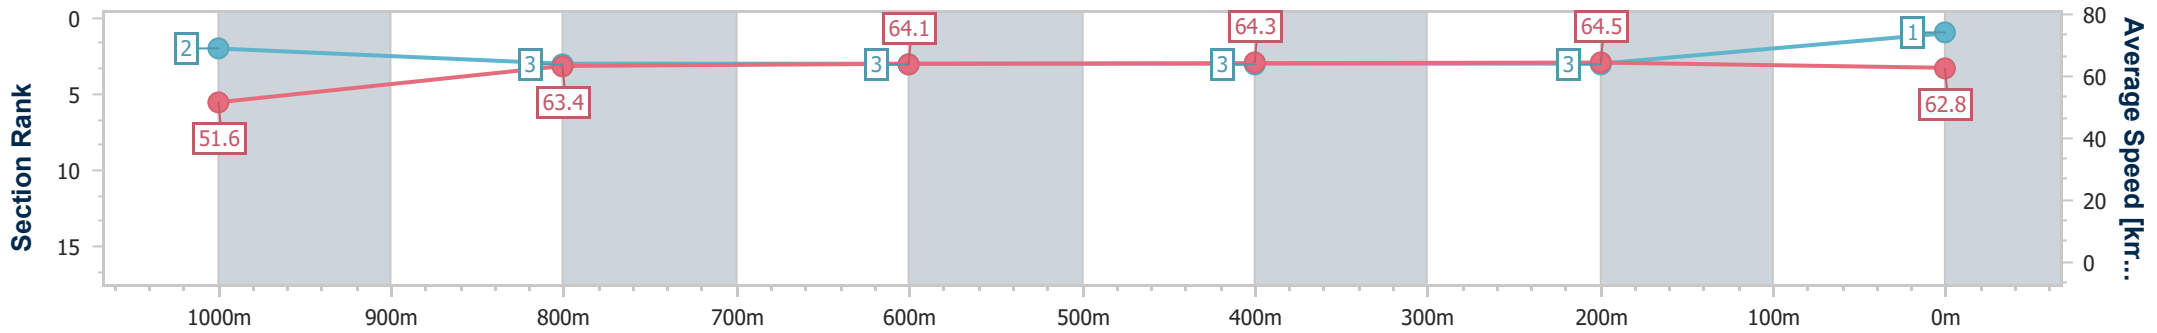

### Ipswich QLD Professional

Race 2: THE INDUSTRY SCHOOL Maiden Plate - 1200m

23 August 2024 - 12:18

Track Rating: Good 4, Weather: Fine, Rail Position: +8m Entire

Section	Overall	1000m	800m	600m	400m	200m
Section Times	1:10.73 [1] (0:14.03)	0:56.70 [2] (0:11.40)	0:45.30 [3] (0:11.29)	0:34.01 [3] (0:11.23)	0:22.78 [3] (0:11.28)	0:11.50 [3] (0:11.50)
Average Speed [km/h]	51.6	63.4	64.1	64.3	64.5	62.8
Top Speed [km/h]	64.8	64.7	65.5	65.5	66.5	65.0
Avg. Dist. to Rail [m]	2.7	0.5	0.2	0.4	1.7	4.1
Avg. Stride Freq. [Hz]	2.2	2.1	2.2	2.2	2.2	2.2
Avg. Stride Length [m]	6.7	8.3	8.2	8.3	8.0	7.9