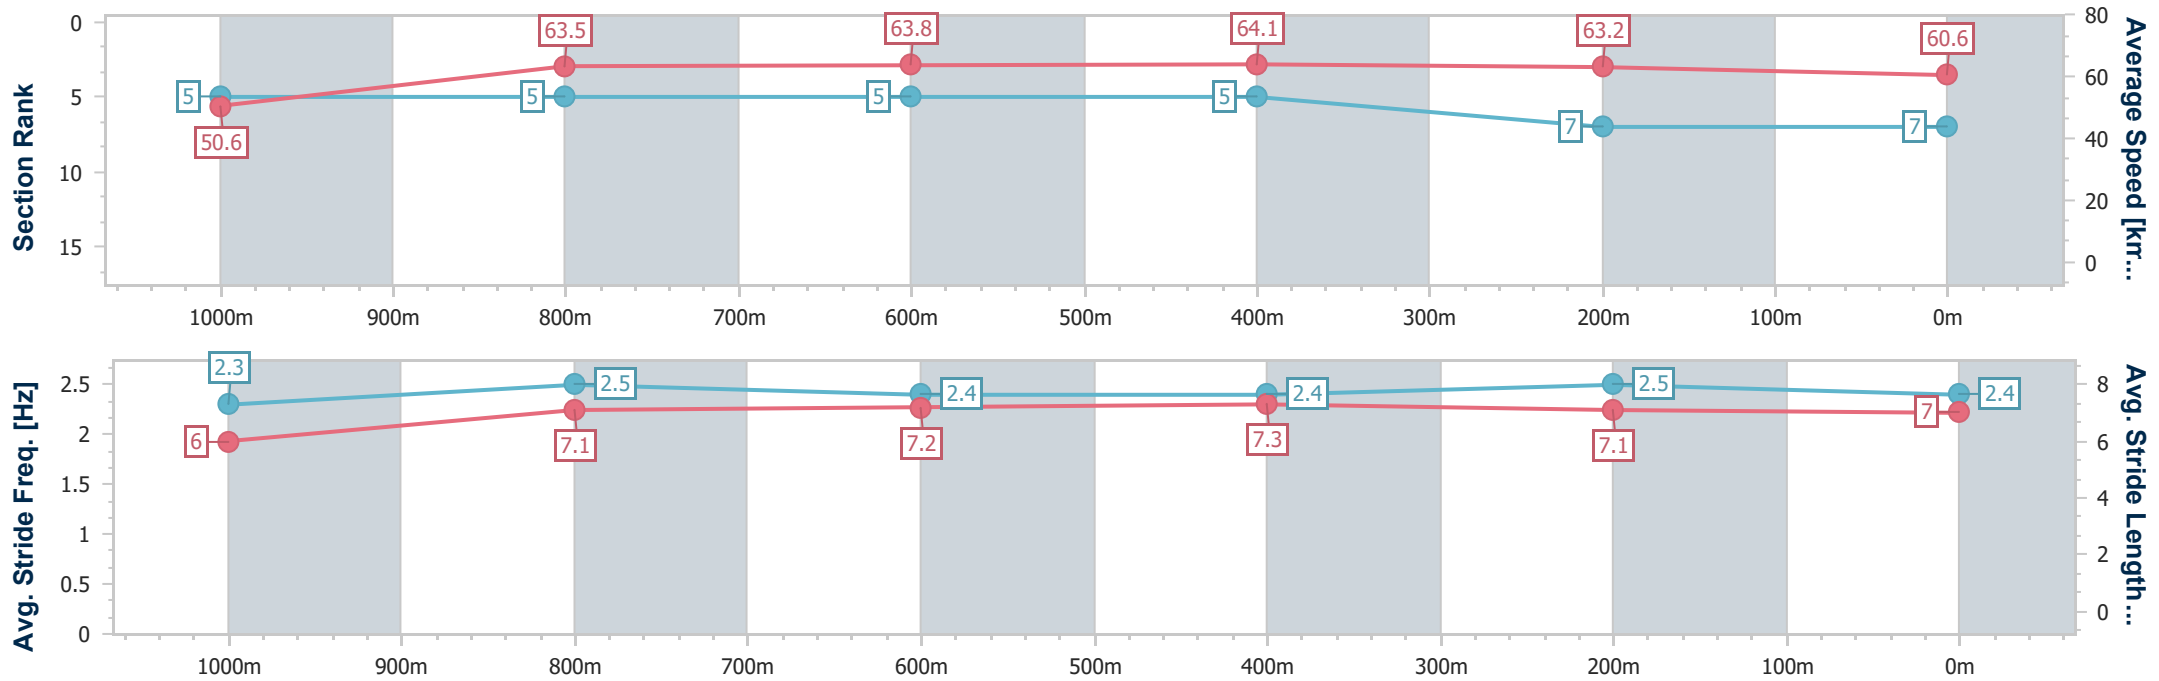

- [ ] Ranking at each section and finish
- .-.- No data available at this section
- NA No data available

Horse/Jockey Name	Cyberwars
Final Rank	7
Fastest Section Time (Section)	0:11.22 (600m)
Top Speed [km/h] (Section)	65.5 (600m)
Race State	Finished

### Ipswich QLD Professional

Race 2: THE INDUSTRY SCHOOL Maiden Plate - 1200m

23 August 2024 - 12:18

Track Rating: Good 4, Weather: Fine, Rail Position: +8m Entire

Section	Overall	1000m	800m	600m	400m	200m
Section Times	1:11.55 [7] (0:14.24)	0:57.31 [5] (0:11.37)	0:45.94 [5] (0:11.30)	0:34.64 [5] (0:11.22)	0:23.42 [5] (0:11.48)	0:11.94 [7] (0:11.94)
Average Speed [km/h]	50.6	63.5	63.8	64.1	63.2	60.6
Top Speed [km/h]	64.7	64.5	64.4	65.5	63.9	63.3
Avg. Dist. to Rail [m]	3.0	0.7	0.3	0.2	1.3	2.6
Avg. Stride Freq. [Hz]	2.3	2.5	2.4	2.4	2.5	2.4
Avg. Stride Length [m]	6.0	7.1	7.2	7.3	7.1	7.0

- [ ] Ranking at each section and finish
- .-.- No data available at this section
- NA No data available

Horse/Jockey Name	Arteluce
Final Rank	8
Fastest Section Time (Section)	0:11.42 (800m)
Top Speed [km/h] (Section)	65.5 (1000m)
Race State	Finished