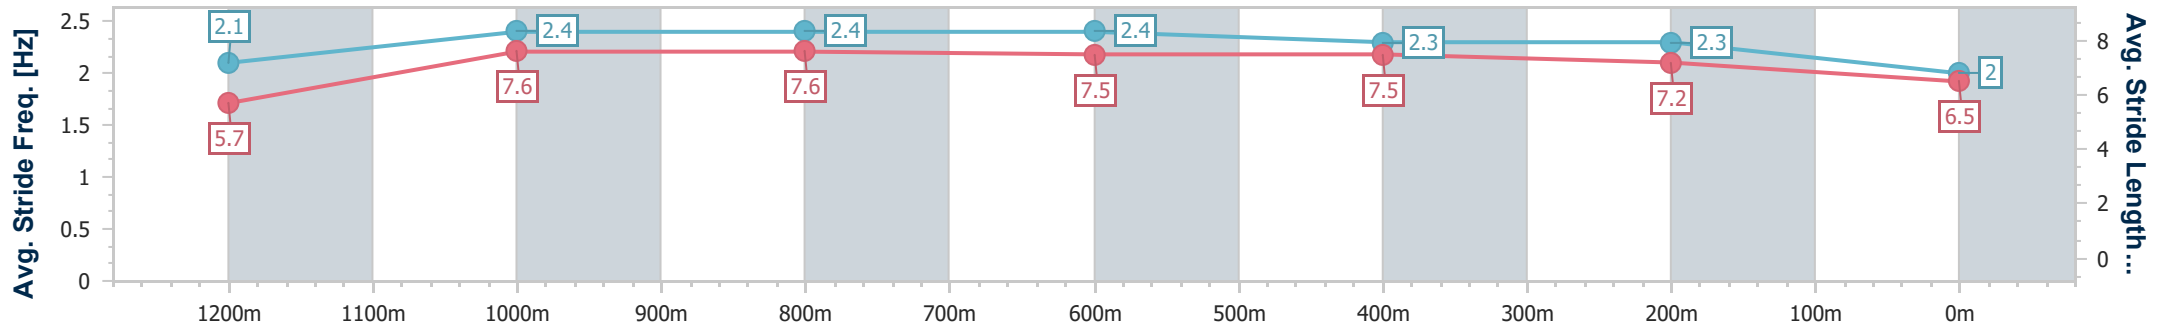

### Ipswich QLD Professional

Race 6: VINCE INSURANCE Class 1 Handicap - 1350m

23 August 2024 - 14:43

Track Rating: Good 4, Weather: Fine, Rail Position: +8m Entire

Section	Overall	1200m	1000m	800m	600m	400m	200m
Section Times	1:24.73 [12] (0:12.37)	1:12.36 [12] (0:10.89)	1:01.47 [12] (0:11.13)	0:50.34 [12] (0:11.32)	0:39.02 [12] (0:11.74)	0:27.28 [12] (0:12.17)	0:15.11 [12] (0:15.11)
Average Speed [km/h]	43.7	66.6	64.8	63.7	61.7	59.4	47.6
Top Speed [km/h]	63.7	67.9	66.6	65.2	63.1	60.9	54.5
Avg. Dist. to Rail [m]	2.9	2.9	2.1	0.4	1.3	1.8	3.3
Avg. Stride Freq. [Hz]	2.1	2.4	2.4	2.4	2.3	2.3	2.0
Avg. Stride Length [m]	5.7	7.6	7.6	7.5	7.5	7.2	6.5

- [ ] Ranking at each section and finish
- .-.- No data available at this section
- NA No data available