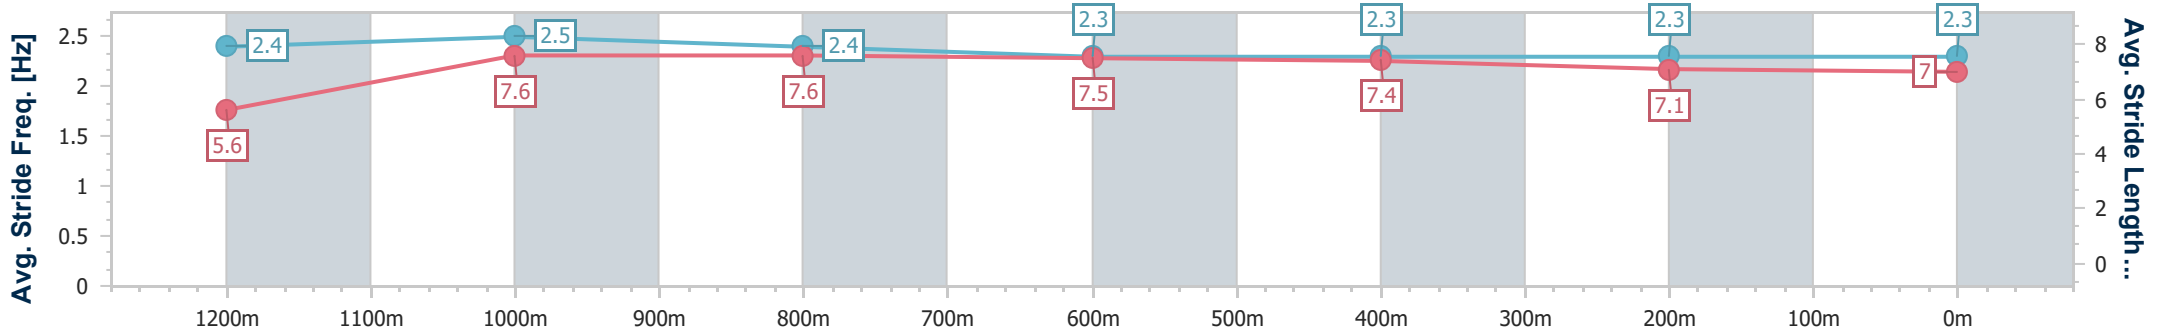

### Ipswich QLD Professional

Race 6: VINCE INSURANCE Class 1 Handicap - 1350m

23 August 2024 - 14:43

Track Rating: Good 4, Weather: Fine, Rail Position: +8m Entire

Section	Overall	1200m	1000m	800m	600m	400m	200m
Section Times	1:21.03 [8] (0:11.18)	1:09.85 [1] (0:10.64)	0:59.21 [1] (0:11.13)	0:48.08 [3] (0:11.66)	0:36.42 [3] (0:11.76)	0:24.66 [3] (0:12.07)	0:12.59 [4] (0:12.59)
Average Speed [km/h]	48.3	67.9	64.8	61.7	61.3	59.9	57.2
Top Speed [km/h]	66.9	68.3	66.0	63.6	62.4	62.1	58.9
Avg. Dist. to Rail [m]	2.4	1.8	0.6	0.3	0.3	1.7	1.0
Avg. Stride Freq. [Hz]	2.4	2.5	2.4	2.3	2.3	2.3	2.3
Avg. Stride Length [m]	5.6	7.6	7.6	7.5	7.4	7.1	7.0

- [ ] Ranking at each section and finish
- .-.- No data available at this section
- NA No data available

Horse/Jockey Name	Aristella
Final Rank	9
Fastest Section Time (Section)	0:10.61 (1200m)
Top Speed [km/h] (Section)	69.6 (1200m)
Race State	Finished