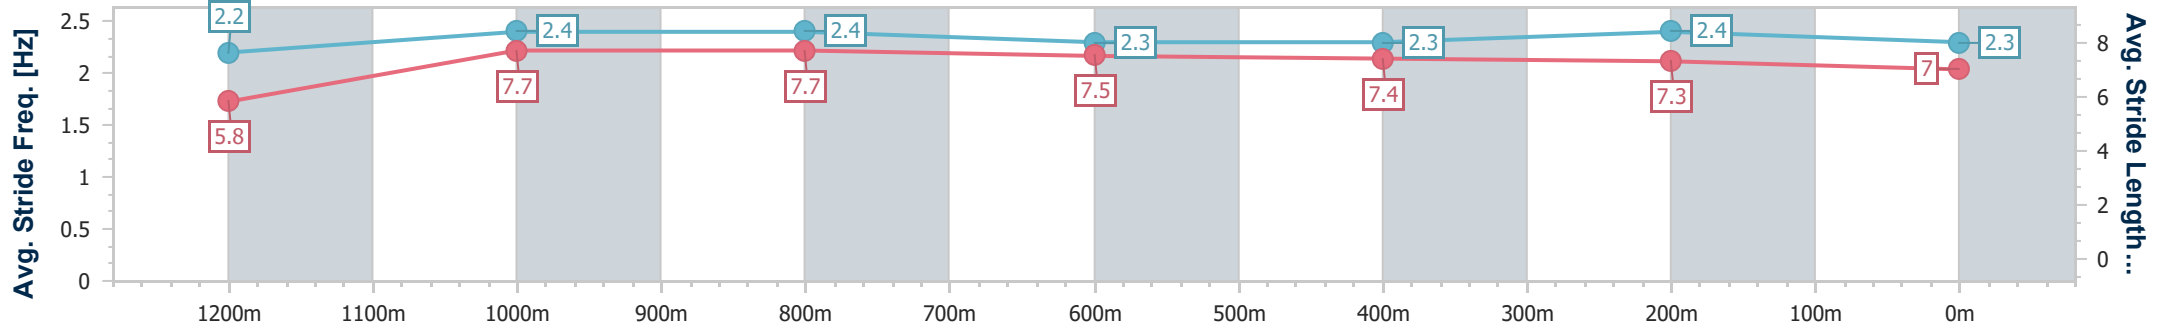

- [ ] Ranking at each section and finish
- .-.- No data available at this section
- NA No data available

Horse/Jockey Name	Bee Exact
Final Rank	6
Fastest Section Time (Section)	0:10.84 (1200m)
Top Speed [km/h] (Section)	67.6 (1200m)
Race State	Finished

Ipswich QLD Professional

Race 6: VINCE INSURANCE Class 1 Handicap - 1350m

23 August 2024 - 14:43

Track Rating: Good 4, Weather: Fine, Rail Position: +8m Entire

Section	Overall	1200m	1000m	800m	600m	400m	200m
Section Times	1:20.96 [6] (0:11.95)	1:09.01 [10] (0:10.84)	0:58.17 [9] (0:11.01)	0:47.16 [8] (0:11.42)	0:35.74 [9] (0:11.69)	0:24.05 [8] (0:11.80)	0:12.25 [8] (0:12.25)
Average Speed [km/h]	45.3	66.7	65.5	63.0	61.9	61.4	58.8
Top Speed [km/h]	64.8	67.6	66.4	64.5	63.4	63.2	60.2
Avg. Dist. to Rail [m]	6.7	1.7	1.0	0.2	0.9	2.8	4.4
Avg. Stride Freq. [Hz]	2.2	2.4	2.4	2.3	2.3	2.4	2.3
Avg. Stride Length [m]	5.8	7.7	7.7	7.5	7.4	7.3	7.0