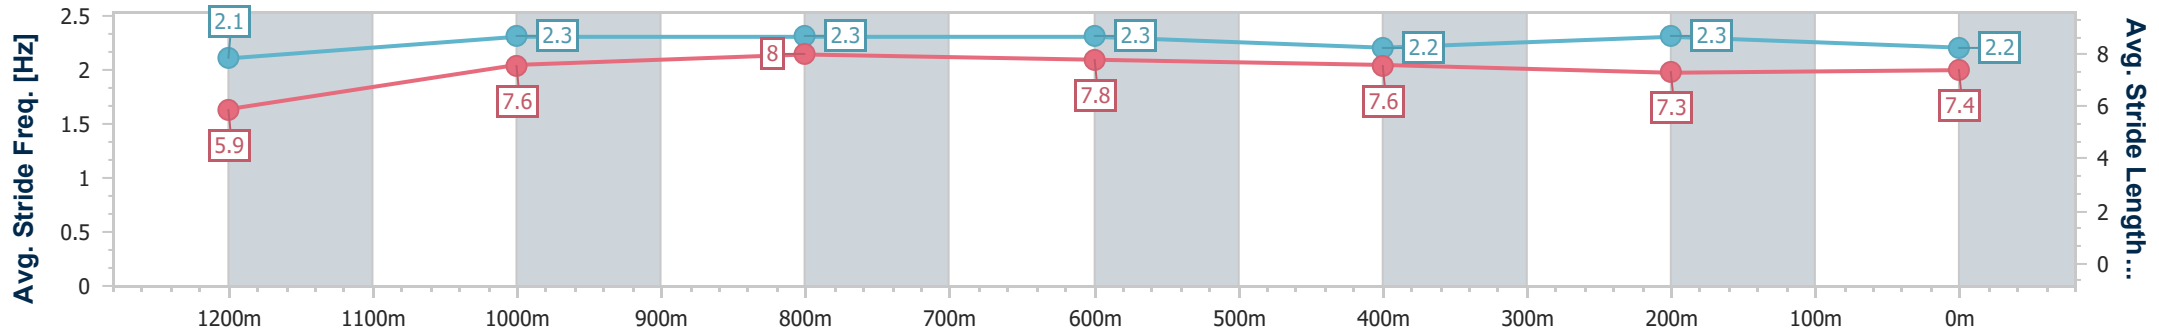

### Ipswich QLD Professional

Race 6: VINCE INSURANCE Class 1 Handicap - 1350m

23 August 2024 - 14:43

Track Rating: Good 4, Weather: Fine, Rail Position: +8m Entire

Section	Overall	1200m	1000m	800m	600m	400m	200m
Section Times	1:21.03 [7] (0:12.18)	1:08.85 [11] (0:10.94)	0:57.91 [11] (0:11.00)	0:46.91 [11] (0:11.32)	0:35.59 [10] (0:11.77)	0:23.82 [10] (0:11.79)	0:12.03 [11] (0:12.03)
Average Speed [km/h]	44.5	65.8	65.6	63.7	61.4	60.9	60.0
Top Speed [km/h]	62.1	67.7	66.6	64.7	62.8	61.6	60.7
Avg. Dist. to Rail [m]	4.0	1.5	1.1	0.5	0.3	1.5	5.5
Avg. Stride Freq. [Hz]	2.1	2.3	2.3	2.3	2.2	2.3	2.2
Avg. Stride Length [m]	5.9	7.6	8.0	7.8	7.6	7.3	7.4

- [ ] Ranking at each section and finish
- .-.- No data available at this section
- NA No data available

Horse/Jockey Name	Grey Effects
Final Rank	8
Fastest Section Time (Section)	0:10.64 (1200m)
Top Speed [km/h] (Section)	68.3 (1200m)
Race State	Finished