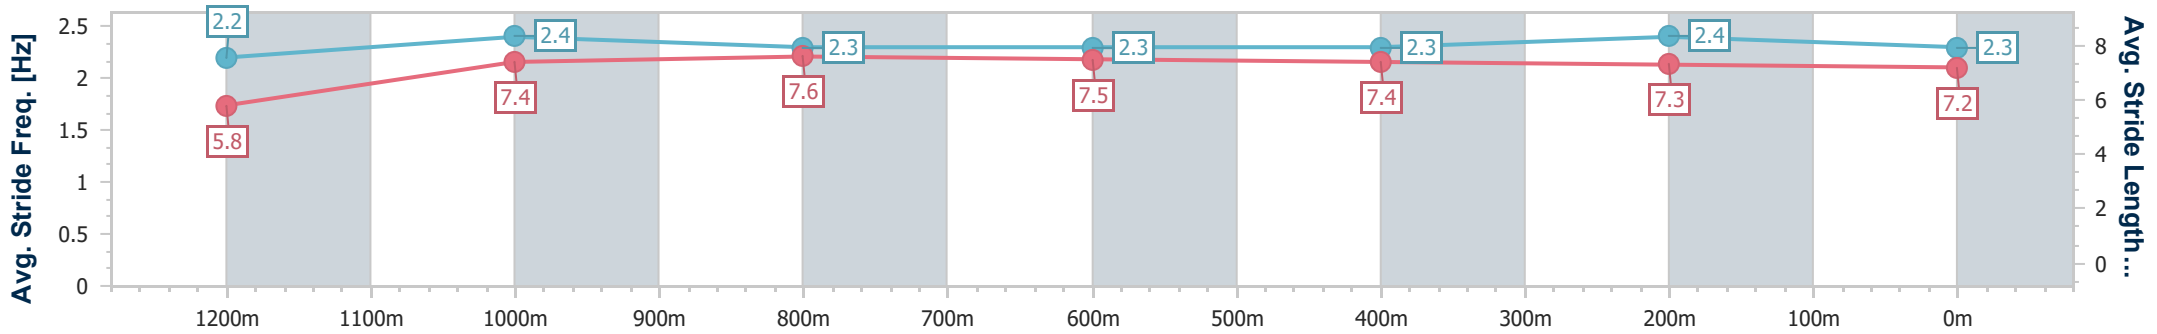

### Ipswich QLD Professional

Race 6: VINCE INSURANCE Class 1 Handicap - 1350m

23 August 2024 - 14:43

Track Rating: Good 4, Weather: Fine, Rail Position: +8m Entire

Section	Overall	1200m	1000m	800m	600m	400m	200m
Section Times	1:20.91 [4] (0:11.88)	1:09.03 [9] (0:11.03)	0:58.00 [10] (0:11.13)	0:46.87 [10] (0:11.43)	0:35.44 [11] (0:11.79)	0:23.65 [11] (0:11.55)	0:12.10 [10]
Average Speed [km/h]	45.4	65.4	64.8	62.8	60.9	62.0	59.6
Top Speed [km/h]	62.8	67.2	65.5	63.8	62.1	62.6	61.0
Avg. Dist. to Rail [m]	1.2	0.7	0.4	0.4	0.7	0.9	2.3
Avg. Stride Freq. [Hz]	2.2	2.4	2.3	2.3	2.3	2.4	2.3
Avg. Stride Length [m]	5.8	7.4	7.6	7.5	7.4	7.3	7.2