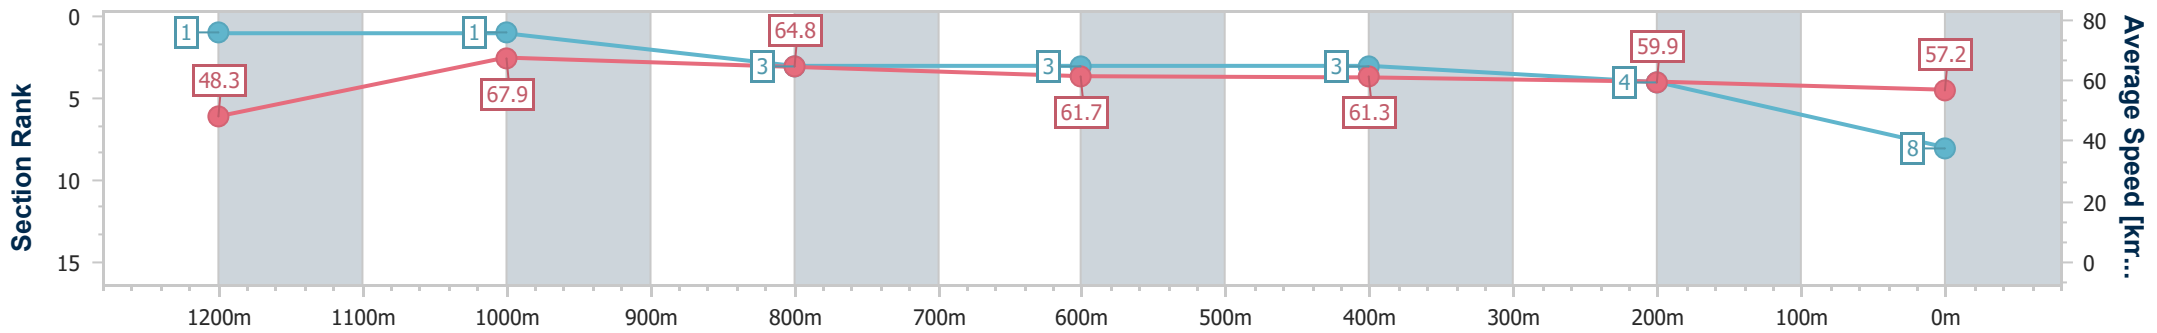

### Ipswich QLD Professional

Race 6: VINCE INSURANCE Class 1 Handicap - 1350m

23 August 2024 - 14:43

Track Rating: Good 4, Weather: Fine, Rail Position: +8m Entire

Section	Overall	1200m	1000m	800m	600m	400m	200m
Section Times	1:21.03 [8] (0:11.18)	1:09.85 [1] (0:10.64)	0:59.21 [1] (0:11.13)	0:48.08 [3] (0:11.66)	0:36.42 [3] (0:11.76)	0:24.66 [3] (0:12.07)	0:12.59 [4] (0:12.59)
Average Speed [km/h]	48.3	67.9	64.8	61.7	61.3	59.9	57.2
Top Speed [km/h]	66.9	68.3	66.0	63.6	62.4	62.1	58.9
Avg. Dist. to Rail [m]	2.4	1.8	0.6	0.3	0.3	1.7	1.0
Avg. Stride Freq. [Hz]	2.4	2.5	2.4	2.3	2.3	2.3	2.3
Avg. Stride Length [m]	5.6	7.6	7.6	7.5	7.4	7.1	7.0

- [ ] Ranking at each section and finish
- .-.- No data available at this section
- NA No data available

Horse/Jockey Name	Aristella
Final Rank	9
Fastest Section Time (Section)	0:10.61 (1200m)
Top Speed [km/h] (Section)	69.6 (1200m)
Race State	Finished