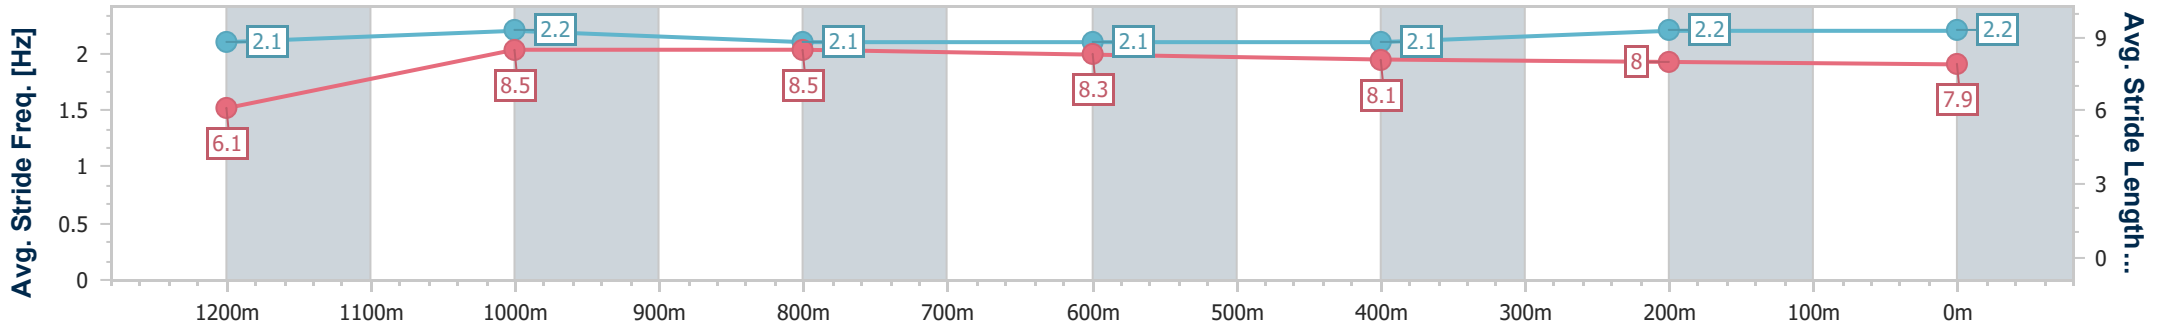

### Ipswich QLD Professional

Race 6: VINCE INSURANCE Class 1 Handicap - 1350m

23 August 2024 - 14:43

Track Rating: Good 4, Weather: Fine, Rail Position: +8m Entire

Section	Overall	1200m	1000m	800m	600m	400m	200m
Section Times	1:19.85 [1] (0:11.69)	1:08.16 [7] (0:10.83)	0:57.33 [7] (0:11.02)	0:46.31 [7] (0:11.51)	0:34.80 [7] (0:11.71)	0:23.09 [7] (0:11.44)	0:11.65 [2] (0:11.65)
Average Speed [km/h]	46.3	66.6	65.4	63.0	62.2	63.7	61.9
Top Speed [km/h]	64.2	67.5	66.6	64.1	64.2	64.6	64.5
Avg. Dist. to Rail [m]	3.8	1.0	1.1	1.6	3.4	3.0	1.9
Avg. Stride Freq. [Hz]	2.1	2.2	2.1	2.1	2.1	2.2	2.2
Avg. Stride Length [m]	6.1	8.5	8.5	8.3	8.1	8.0	7.9