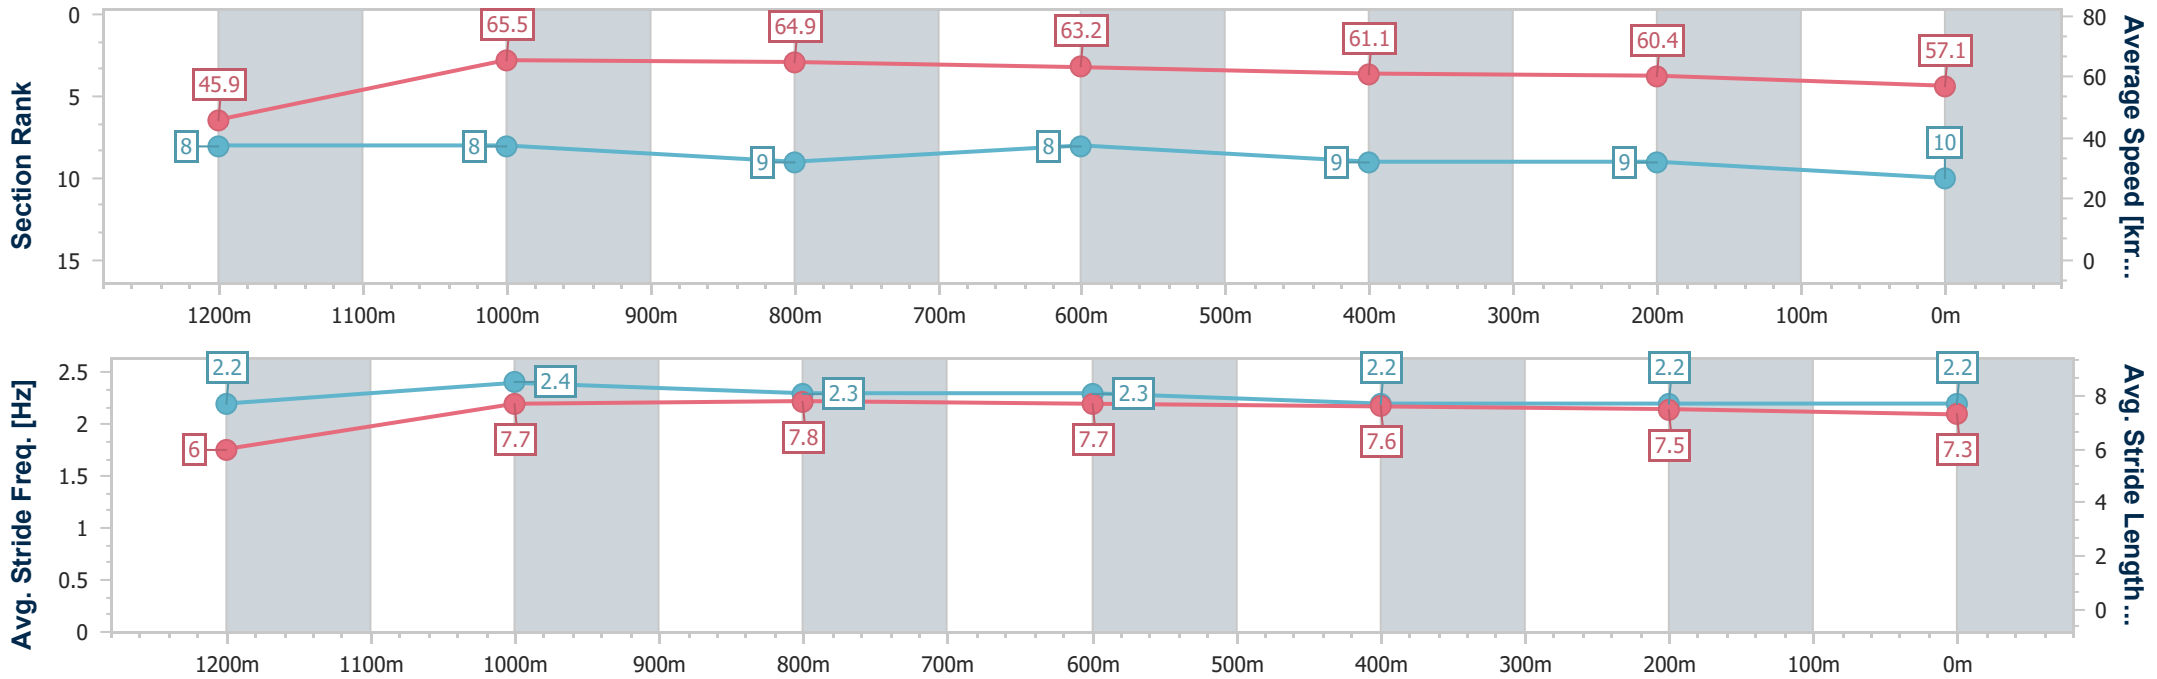

- [ ] Ranking at each section and finish
- .-.- No data available at this section
- NA No data available

Horse/Jockey Name	Sir Beveridge
Final Rank	10
Fastest Section Time (Section)	0:11.00 (1200m)
Top Speed [km/h] (Section)	67.6 (1200m)
Race State	Finished

### Ipswich QLD Professional

Race 6: VINCE INSURANCE Class 1 Handicap - 1350m

23 August 2024 - 14:43

Track Rating: Good 4, Weather: Fine, Rail Position: +8m Entire

Section	Overall	1200m	1000m	800m	600m	400m	200m
Section Times	1:21.43 [10] (0:11.76)	1:09.67 [8] (0:11.00)	0:58.67 [8] (0:11.09)	0:47.58 [9] (0:11.37)	0:36.21 [8] (0:11.72)	0:24.49 [9] (0:11.86)	0:12.63 [9]
Average Speed [km/h]	45.9	65.5	64.9	63.2	61.1	60.4	57.1
Top Speed [km/h]	63.9	67.6	65.7	64.0	62.2	62.4	58.8
Avg. Dist. to Rail [m]	2.8	0.5	0.5	1.4	0.8	1.0	1.4
Avg. Stride Freq. [Hz]	2.2	2.4	2.3	2.3	2.2	2.2	2.2
Avg. Stride Length [m]	6.0	7.7	7.8	7.7	7.6	7.5	7.3

- [ ] Ranking at each section and finish
- .-.- No data available at this section
- NA No data available

Horse/Jockey Name	La Pittrice
Final Rank	11
Fastest Section Time (Section)	0:10.54 (1200m)
Top Speed [km/h] (Section)	69.4 (1200m)
Race State	Finished