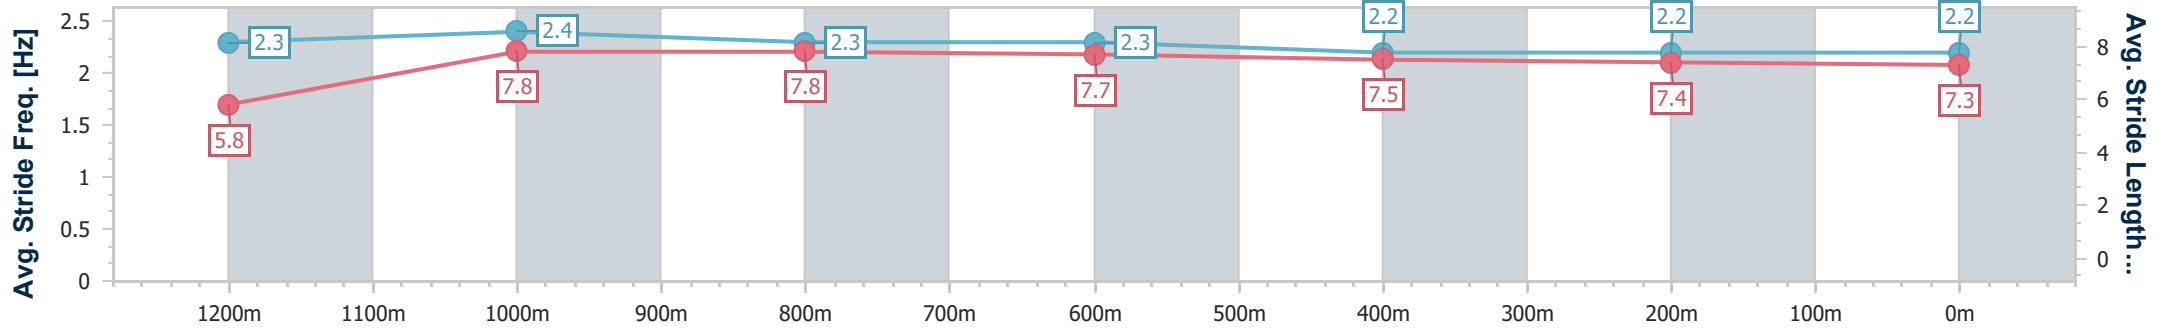

- [ ] Ranking at each section and finish
- .-.- No data available at this section
- NA No data available

Horse/Jockey Name	Aristella
Final Rank	9
Fastest Section Time (Section)	0:10.61 (1200m)
Top Speed [km/h] (Section)	69.6 (1200m)
Race State	Finished

### Ipswich QLD Professional

Race 6: VINCE INSURANCE Class 1 Handicap - 1350m

23 August 2024 - 14:43

Track Rating: Good 4, Weather: Fine, Rail Position: +8m Entire

Section	Overall	1200m	1000m	800m	600m	400m	200m
Section Times	1:21.22 [9] (0:11.43)	1:09.79 [6] (0:10.61)	0:59.18 [5] (0:11.15)	0:48.03 [6] (0:11.52)	0:36.51 [4] (0:11.89)	0:24.62 [5] (0:12.09)	0:12.53 [7] (0:12.53)
Average Speed [km/h]	47.1	68.1	64.8	62.7	60.6	60.0	57.3
Top Speed [km/h]	67.8	69.6	66.1	64.4	61.8	61.7	59.3
Avg. Dist. to Rail [m]	7.3	3.6	1.2	0.4	1.0	2.5	3.4
Avg. Stride Freq. [Hz]	2.3	2.4	2.3	2.3	2.2	2.2	2.2
Avg. Stride Length [m]	5.8	7.8	7.8	7.7	7.5	7.4	7.3

- [ ] Ranking at each section and finish
- .-.- No data available at this section
- NA No data available

Horse/Jockey Name	Sir Beveridge
Final Rank	10
Fastest Section Time (Section)	0:11.00 (1200m)
Top Speed [km/h] (Section)	67.6 (1200m)
Race State	Finished