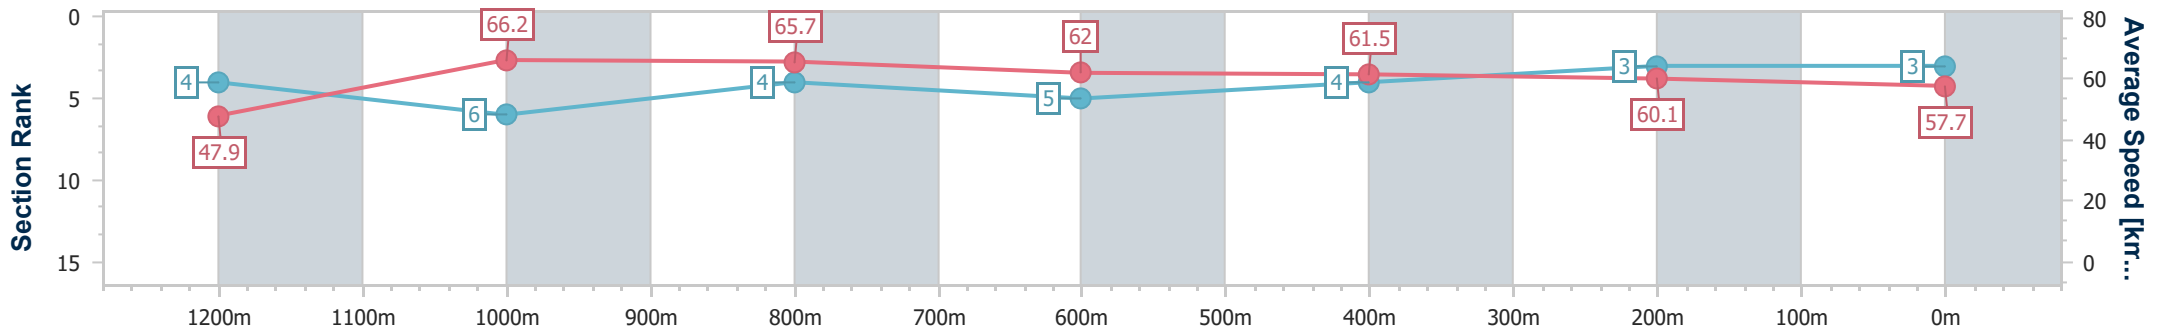

### Ipswich QLD Professional

Race 6: VINCE INSURANCE Class 1 Handicap - 1350m

23 August 2024 - 14:43

Track Rating: Good 4, Weather: Fine, Rail Position: +8m Entire

Section	Overall	1200m	1000m	800m	600m	400m	200m
Section Times	1:20.85 [3] (0:11.29)	1:09.56 [4] (0:10.90)	0:58.66 [6] (0:10.96)	0:47.70 [4] (0:11.60)	0:36.10 [5] (0:11.69)	0:24.41 [4] (0:11.89)	0:12.52 [3] (0:12.52)
Average Speed [km/h]	47.9	66.2	65.7	62.0	61.5	60.1	57.7
Top Speed [km/h]	66.7	68.0	67.1	65.2	62.3	62.0	59.0
Avg. Dist. to Rail [m]	1.6	1.1	0.2	0.3	0.4	0.7	0.2
Avg. Stride Freq. [Hz]	2.5	2.6	2.5	2.4	2.4	2.4	2.4
Avg. Stride Length [m]	5.4	7.1	7.3	7.1	7.0	6.9	6.7