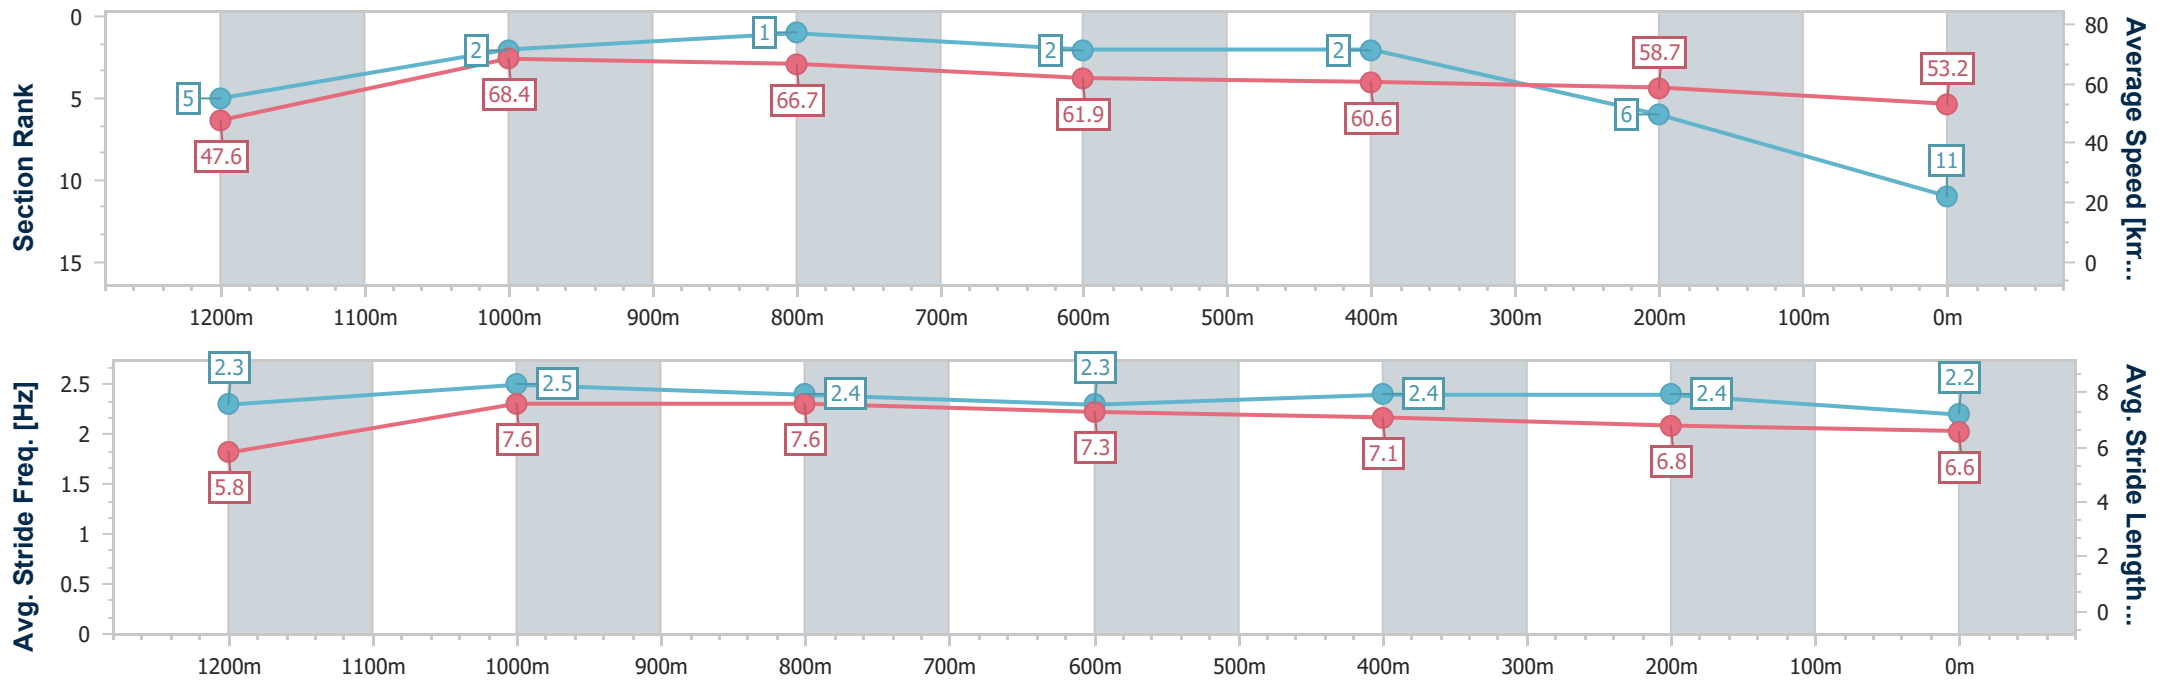

- [ ] Ranking at each section and finish
- .-.- No data available at this section
- NA No data available

Horse/Jockey Name	La Pittrice
Final Rank	11
Fastest Section Time (Section)	0:10.54 (1200m)
Top Speed [km/h] (Section)	69.4 (1200m)
Race State	Finished

### Ipswich QLD Professional

Race 6: VINCE INSURANCE Class 1 Handicap - 1350m

23 August 2024 - 14:43

Track Rating: Good 4, Weather: Fine, Rail Position: +8m Entire

Section	Overall	1200m	1000m	800m	600m	400m	200m
Section Times	1:22.12 [11] (0:11.35)	1:10.77 [5] (0:10.54)	1:00.23 [2] (0:10.88)	0:49.35 [1] (0:11.70)	0:37.65 [2] (0:11.89)	0:25.76 [2] (0:12.28)	0:13.48 [6] (0:13.48)
Average Speed [km/h]	47.6	68.4	66.7	61.9	60.6	58.7	53.2
Top Speed [km/h]	67.8	69.4	68.1	64.2	62.1	60.2	56.4
Avg. Dist. to Rail [m]	6.2	3.2	2.1	1.4	0.9	0.5	0.5
Avg. Stride Freq. [Hz]	2.3	2.5	2.4	2.3	2.4	2.4	2.2
Avg. Stride Length [m]	5.8	7.6	7.6	7.3	7.1	6.8	6.6