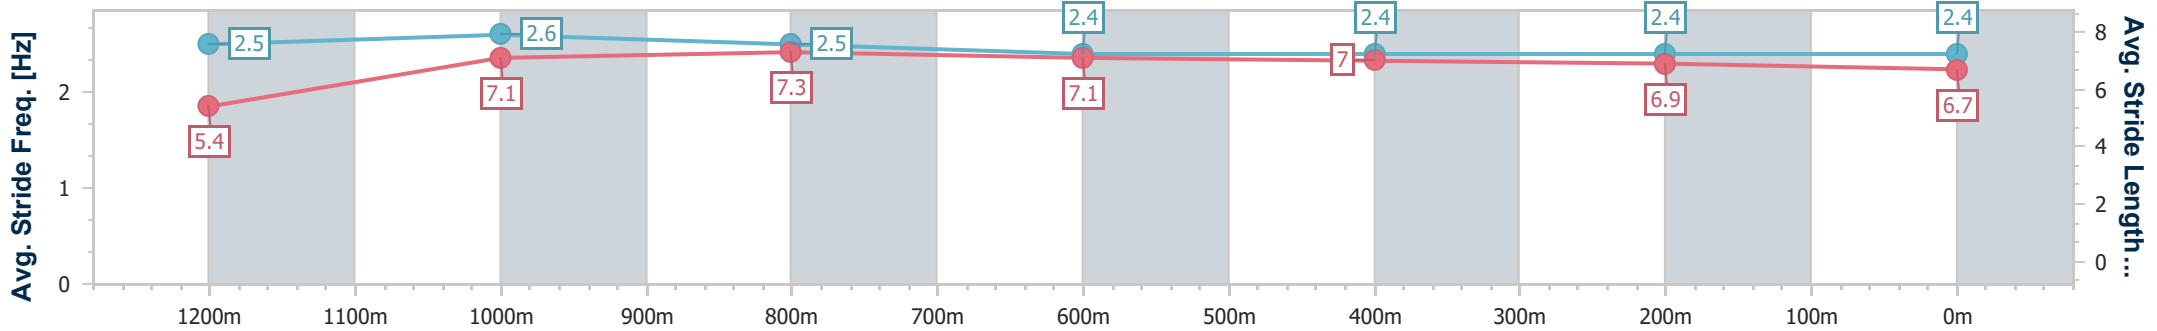

- [ ] Ranking at each section and finish
- .-.- No data available at this section
- NA No data available

Horse/Jockey Name	Aerial Bay
Final Rank	3
Fastest Section Time (Section)	0:10.90 (1200m)
Top Speed [km/h] (Section)	68.0 (1200m)
Race State	Finished

### Ipswich QLD Professional

Race 6: VINCE INSURANCE Class 1 Handicap - 1350m

23 August 2024 - 14:43

Track Rating: Good 4, Weather: Fine, Rail Position: +8m Entire

Section	Overall	1200m	1000m	800m	600m	400m	200m
Section Times	1:20.85 [3] (0:11.29)	1:09.56 [4] (0:10.90)	0:58.66 [6] (0:10.96)	0:47.70 [4] (0:11.60)	0:36.10 [5] (0:11.69)	0:24.41 [4] (0:11.89)	0:12.52 [3] (0:12.52)
Average Speed [km/h]	47.9	66.2	65.7	62.0	61.5	60.1	57.7
Top Speed [km/h]	66.7	68.0	67.1	65.2	62.3	62.0	59.0
Avg. Dist. to Rail [m]	1.6	1.1	0.2	0.3	0.4	0.7	0.2
Avg. Stride Freq. [Hz]	2.5	2.6	2.5	2.4	2.4	2.4	2.4
Avg. Stride Length [m]	5.4	7.1	7.3	7.1	7.0	6.9	6.7