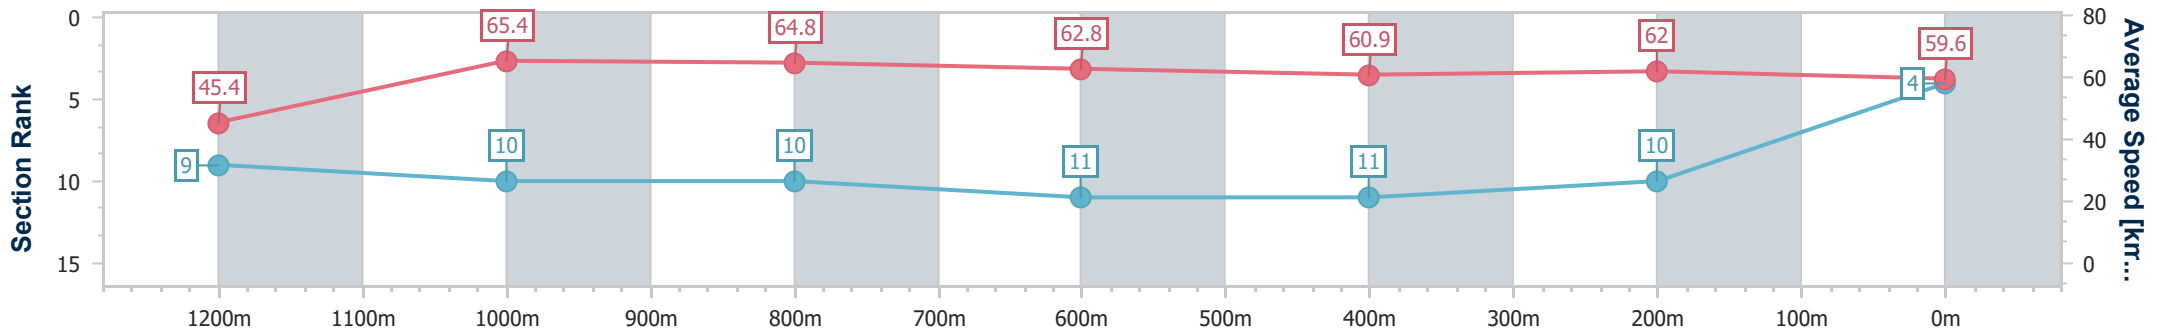

### Ipswich QLD Professional

Race 6: VINCE INSURANCE Class 1 Handicap - 1350m

23 August 2024 - 14:43

Track Rating: Good 4, Weather: Fine, Rail Position: +8m Entire

Section	Overall	1200m	1000m	800m	600m	400m	200m
Section Times	1:20.91 [4] (0:11.88)	1:09.03 [9] (0:11.03)	0:58.00 [10] (0:11.13)	0:46.87 [10] (0:11.43)	0:35.44 [11] (0:11.79)	0:23.65 [11] (0:11.55)	0:12.10 [10]
Average Speed [km/h]	45.4	65.4	64.8	62.8	60.9	62.0	59.6
Top Speed [km/h]	62.8	67.2	65.5	63.8	62.1	62.6	61.0
Avg. Dist. to Rail [m]	1.2	0.7	0.4	0.4	0.7	0.9	2.3
Avg. Stride Freq. [Hz]	2.2	2.4	2.3	2.3	2.3	2.4	2.3
Avg. Stride Length [m]	5.8	7.4	7.6	7.5	7.4	7.3	7.2