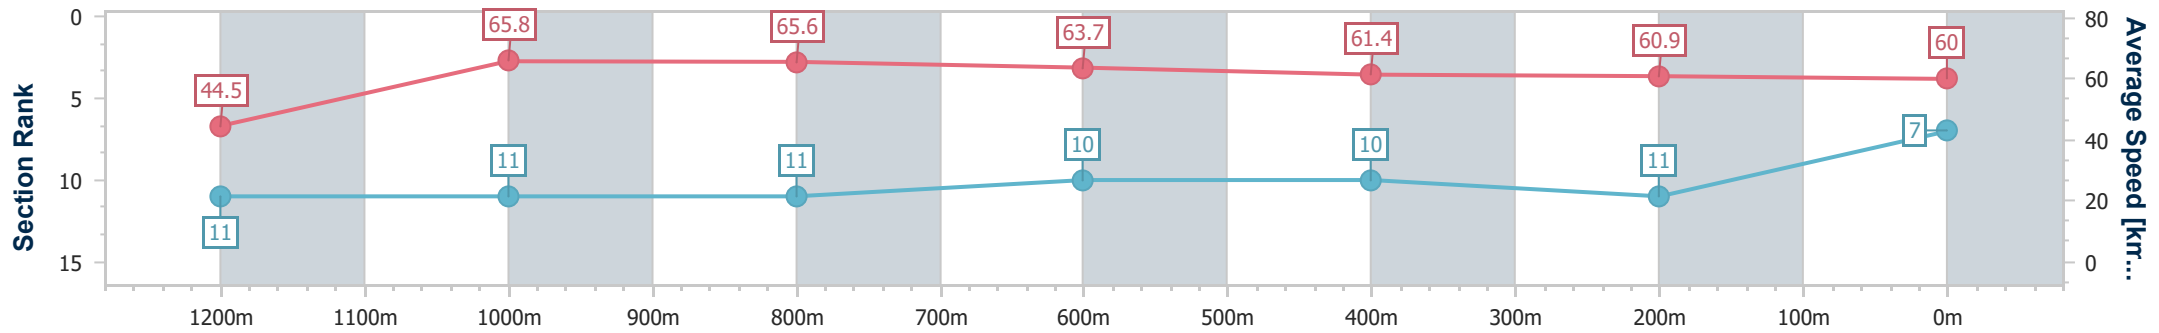

### Ipswich QLD Professional

Race 6: VINCE INSURANCE Class 1 Handicap - 1350m

23 August 2024 - 14:43

Track Rating: Good 4, Weather: Fine, Rail Position: +8m Entire

Section	Overall	1200m	1000m	800m	600m	400m	200m
Section Times	1:21.03 [7] (0:12.18)	1:08.85 [11] (0:10.94)	0:57.91 [11] (0:11.00)	0:46.91 [11] (0:11.32)	0:35.59 [10] (0:11.77)	0:23.82 [10] (0:11.79)	0:12.03 [11] (0:12.03)
Average Speed [km/h]	44.5	65.8	65.6	63.7	61.4	60.9	60.0
Top Speed [km/h]	62.1	67.7	66.6	64.7	62.8	61.6	60.7
Avg. Dist. to Rail [m]	4.0	1.5	1.1	0.5	0.3	1.5	5.5
Avg. Stride Freq. [Hz]	2.1	2.3	2.3	2.3	2.2	2.3	2.2
Avg. Stride Length [m]	5.9	7.6	8.0	7.8	7.6	7.3	7.4

- [ ] Ranking at each section and finish
- .-.- No data available at this section
- NA No data available

Horse/Jockey Name	Grey Effects
Final Rank	8
Fastest Section Time (Section)	0:10.64 (1200m)
Top Speed [km/h] (Section)	68.3 (1200m)
Race State	Finished