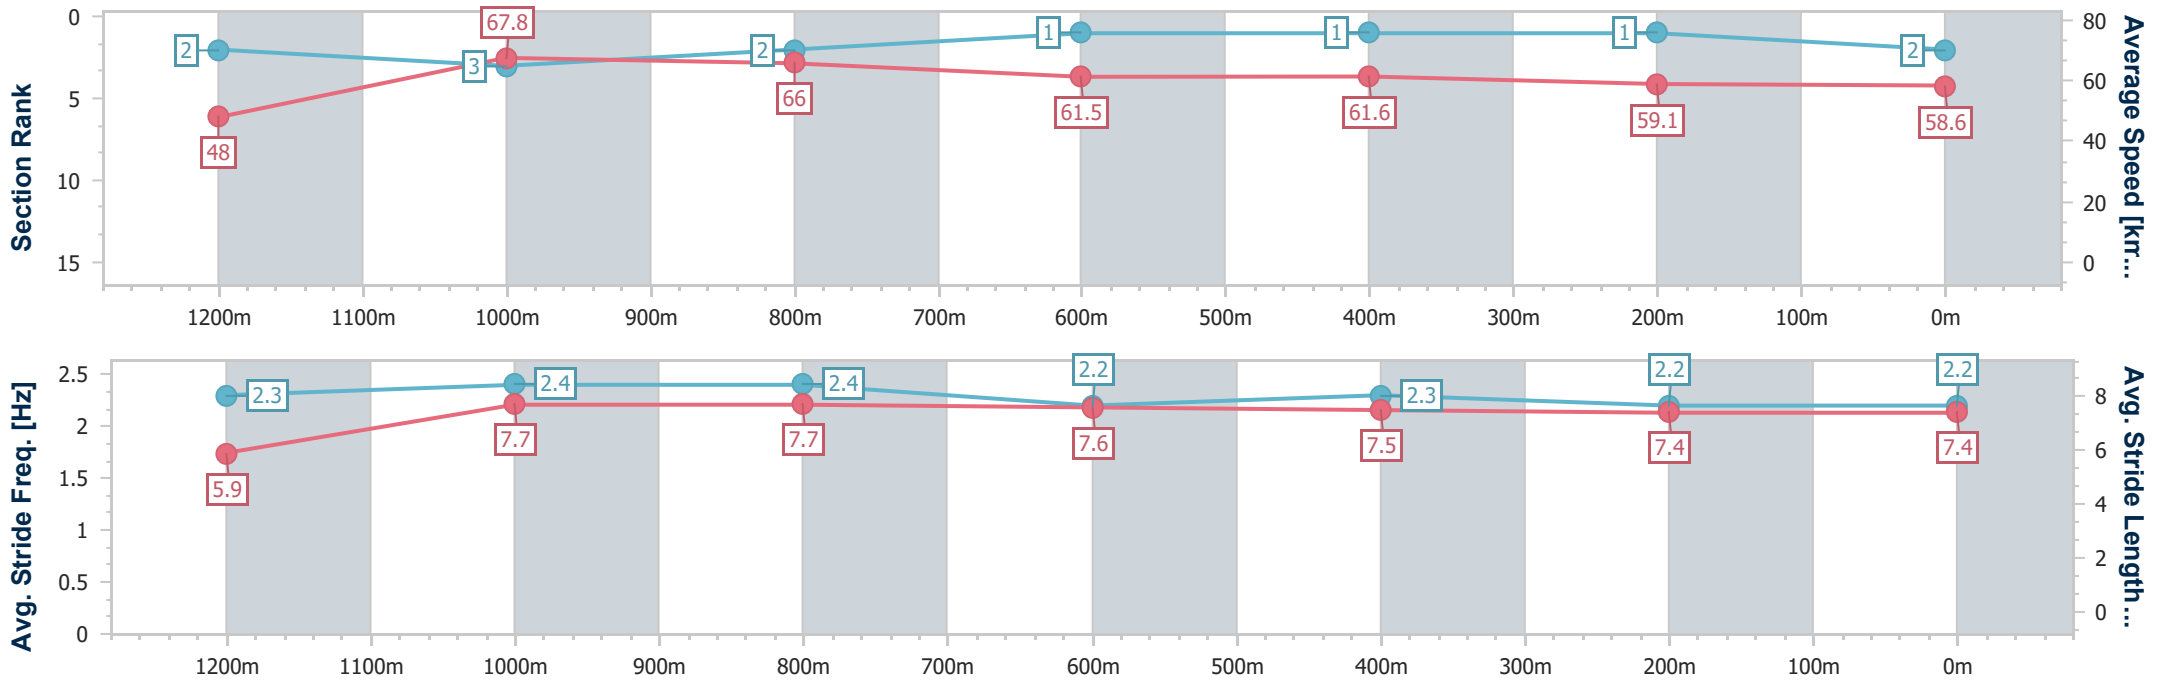

### Ipswich QLD Professional

Race 6: VINCE INSURANCE Class 1 Handicap - 1350m

23 August 2024 - 14:43

Track Rating: Good 4, Weather: Fine, Rail Position: +8m Entire

Section	Overall	1200m	1000m	800m	600m	400m	200m
Section Times	1:20.44 [2] (0:11.23)	1:09.21 [2] (0:10.67)	0:58.54 [3] (0:10.88)	0:47.66 [2] (0:11.66)	0:36.00 [1] (0:11.63)	0:24.37 [1] (0:12.08)	0:12.29 [1] (0:12.29)
Average Speed [km/h]	48.0	67.8	66.0	61.5	61.6	59.1	58.6
Top Speed [km/h]	67.0	68.6	68.4	63.5	62.4	61.4	59.5
Avg. Dist. to Rail [m]	0.8	0.5	0.4	1.0	1.2	1.3	1.8
Avg. Stride Freq. [Hz]	2.3	2.4	2.4	2.2	2.3	2.2	2.2
Avg. Stride Length [m]	5.9	7.7	7.7	7.6	7.5	7.4	7.4

- [ ] Ranking at each section and finish
- .-.- No data available at this section
- NA No data available

Horse/Jockey Name	Aerial Bay
Final Rank	3
Fastest Section Time (Section)	0:10.90 (1200m)
Top Speed [km/h] (Section)	68.0 (1200m)
Race State	Finished