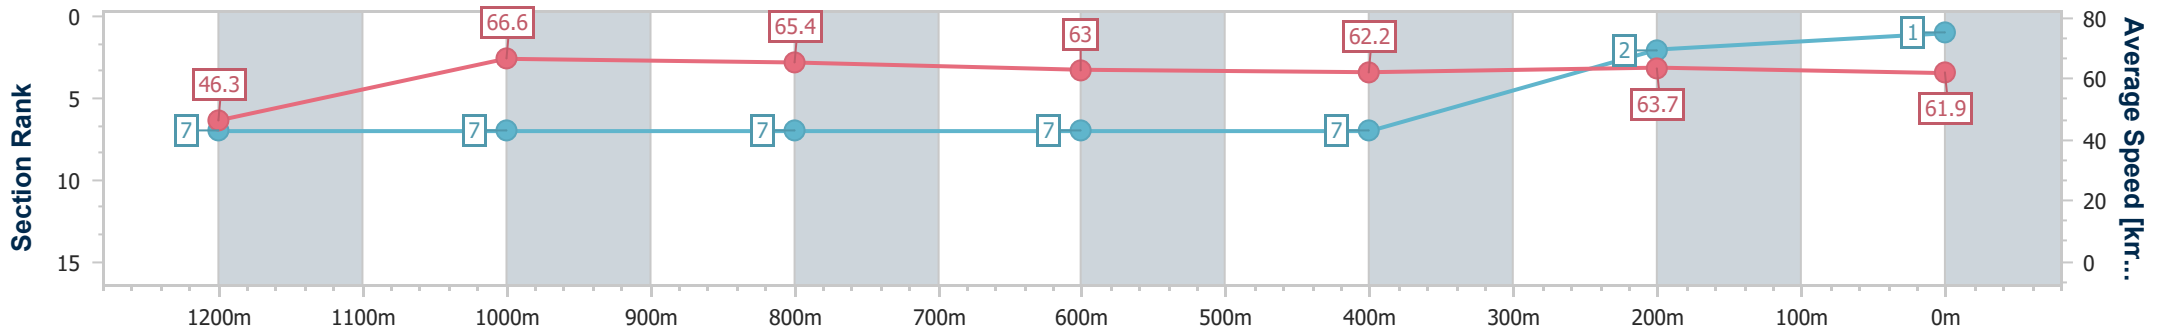

### Ipswich QLD Professional

Race 6: VINCE INSURANCE Class 1 Handicap - 1350m

23 August 2024 - 14:43

Track Rating: Good 4, Weather: Fine, Rail Position: +8m Entire

Section	Overall	1200m	1000m	800m	600m	400m	200m
Section Times	1:19.85 [1] (0:11.69)	1:08.16 [7] (0:10.83)	0:57.33 [7] (0:11.02)	0:46.31 [7] (0:11.51)	0:34.80 [7] (0:11.71)	0:23.09 [7] (0:11.44)	0:11.65 [2] (0:11.65)
Average Speed [km/h]	46.3	66.6	65.4	63.0	62.2	63.7	61.9
Top Speed [km/h]	64.2	67.5	66.6	64.1	64.2	64.6	64.5
Avg. Dist. to Rail [m]	3.8	1.0	1.1	1.6	3.4	3.0	1.9
Avg. Stride Freq. [Hz]	2.1	2.2	2.1	2.1	2.1	2.2	2.2
Avg. Stride Length [m]	6.1	8.5	8.5	8.3	8.1	8.0	7.9