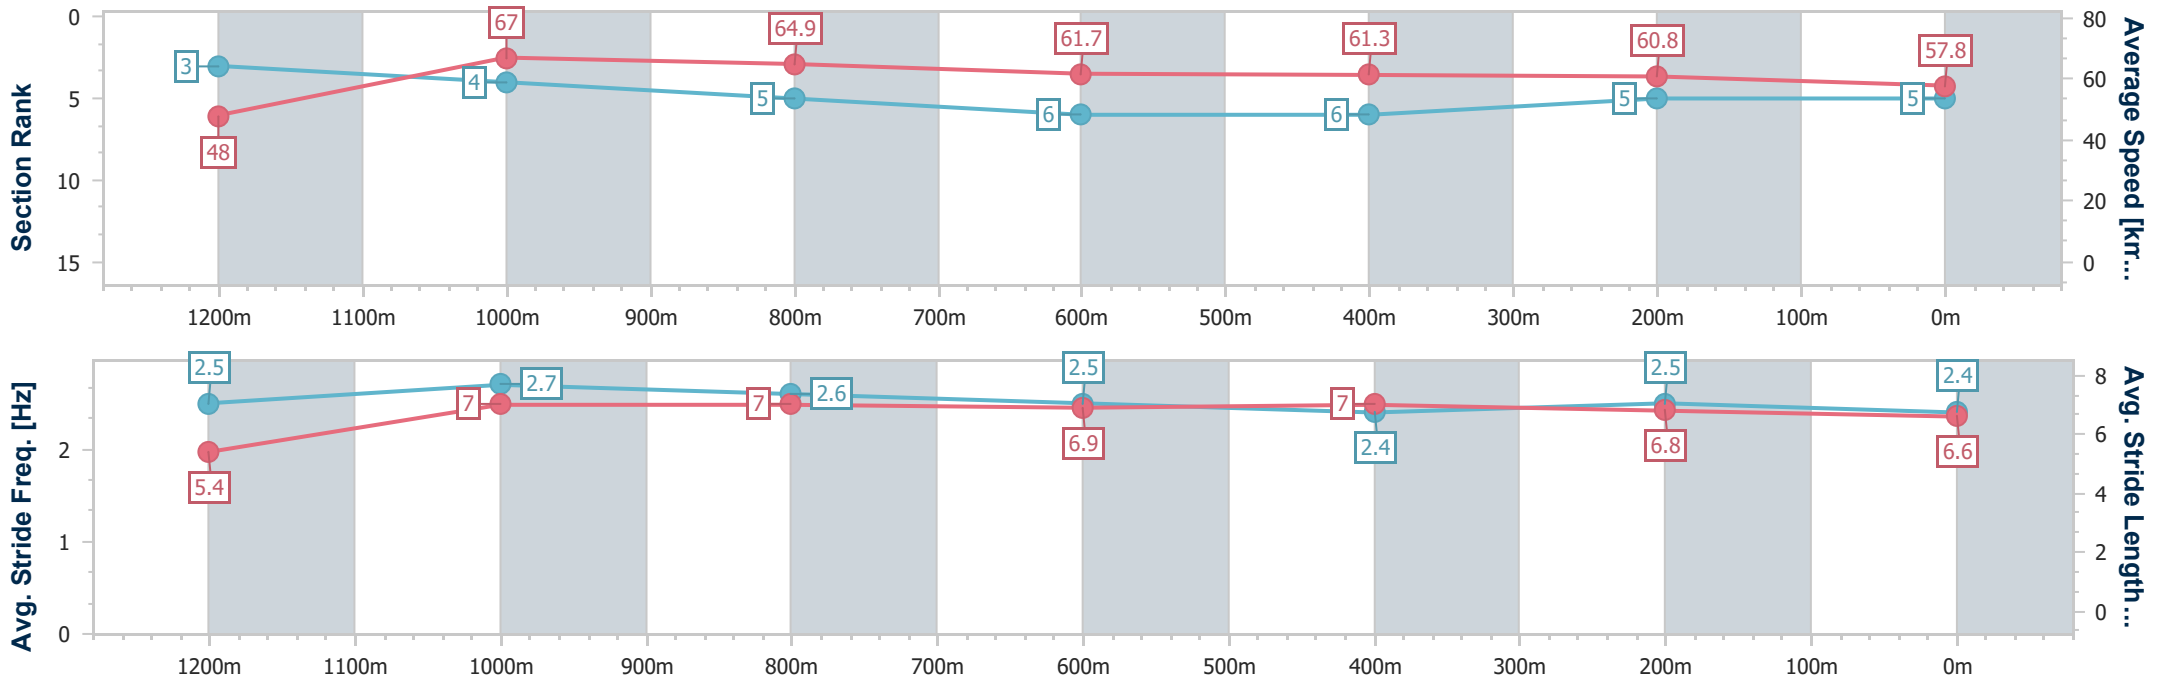

### Ipswich QLD Professional

Race 6: VINCE INSURANCE Class 1 Handicap - 1350m

23 August 2024 - 14:43

Track Rating: Good 4, Weather: Fine, Rail Position: +8m Entire

Section	Overall	1200m	1000m	800m	600m	400m	200m
Section Times	1:20.95 [5] (0:11.28)	1:09.67 [3] (0:10.74)	0:58.93 [4] (0:11.16)	0:47.77 [5] (0:11.68)	0:36.09 [6] (0:11.77)	0:24.32 [6] (0:11.91)	0:12.41 [5] (0:12.41)
Average Speed [km/h]	48.0	67.0	64.9	61.7	61.3	60.8	57.8
Top Speed [km/h]	66.4	68.0	67.0	64.0	62.0	62.3	59.1
Avg. Dist. to Rail [m]	4.3	2.3	1.4	0.6	0.8	0.7	1.2
Avg. Stride Freq. [Hz]	2.5	2.7	2.6	2.5	2.4	2.5	2.4
Avg. Stride Length [m]	5.4	7.0	7.0	6.9	7.0	6.8	6.6

- [ ] Ranking at each section and finish
- .-.- No data available at this section
- NA No data available

Horse/Jockey Name	Bee Exact
Final Rank	6
Fastest Section Time (Section)	0:10.84 (1200m)
Top Speed [km/h] (Section)	67.6 (1200m)
Race State	Finished