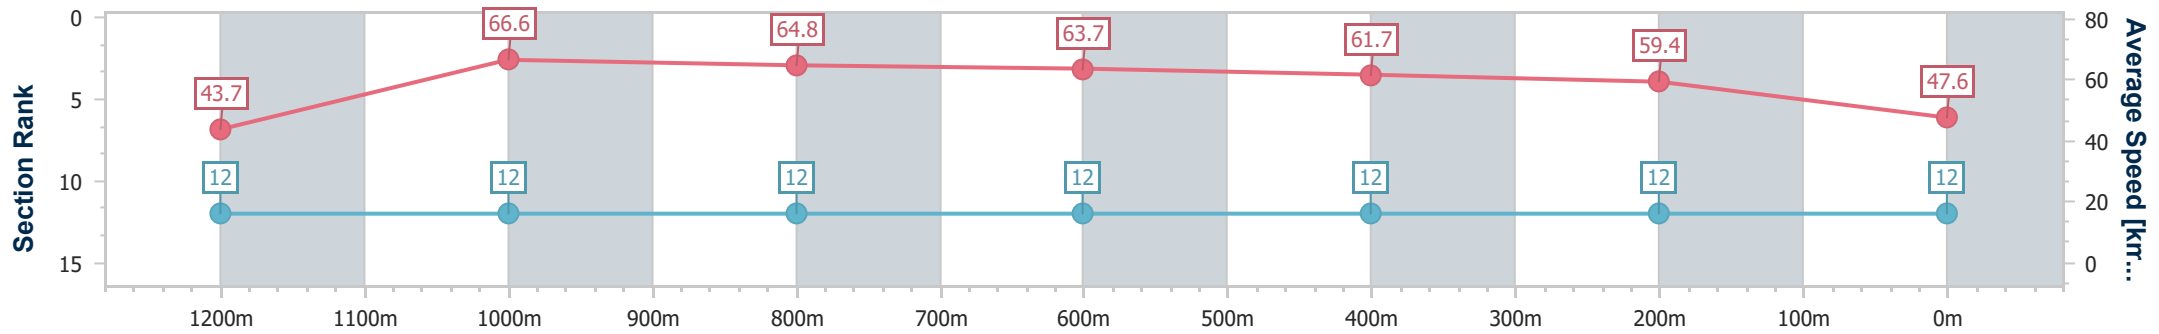

### Ipswich QLD Professional

Race 6: VINCE INSURANCE Class 1 Handicap - 1350m

23 August 2024 - 14:43

Track Rating: Good 4, Weather: Fine, Rail Position: +8m Entire

Section	Overall	1200m	1000m	800m	600m	400m	200m
Section Times	1:24.73 [12] (0:12.37)	1:12.36 [12] (0:10.89)	1:01.47 [12] (0:11.13)	0:50.34 [12] (0:11.32)	0:39.02 [12] (0:11.74)	0:27.28 [12] (0:12.17)	0:15.11 [12] (0:15.11)
Average Speed [km/h]	43.7	66.6	64.8	63.7	61.7	59.4	47.6
Top Speed [km/h]	63.7	67.9	66.6	65.2	63.1	60.9	54.5
Avg. Dist. to Rail [m]	2.9	2.9	2.1	0.4	1.3	1.8	3.3
Avg. Stride Freq. [Hz]	2.1	2.4	2.4	2.4	2.3	2.3	2.0
Avg. Stride Length [m]	5.7	7.6	7.6	7.5	7.5	7.2	6.5

- [ ] Ranking at each section and finish
- .-.- No data available at this section
- NA No data available