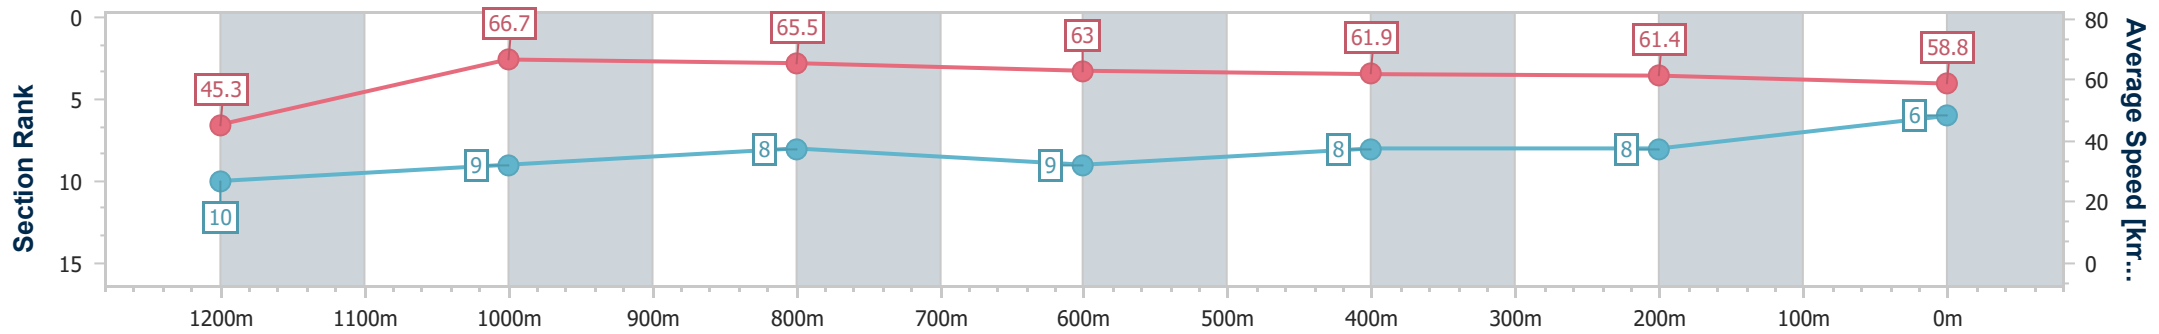

- [ ] Ranking at each section and finish
- .-.- No data available at this section
- NA No data available

Horse/Jockey Name	Bee Exact
Final Rank	6
Fastest Section Time (Section)	0:10.84 (1200m)
Top Speed [km/h] (Section)	67.6 (1200m)
Race State	Finished

Ipswich QLD Professional

Race 6: VINCE INSURANCE Class 1 Handicap - 1350m

23 August 2024 - 14:43

Track Rating: Good 4, Weather: Fine, Rail Position: +8m Entire

Section	Overall	1200m	1000m	800m	600m	400m	200m
Section Times	1:20.96 [6] (0:11.95)	1:09.01 [10] (0:10.84)	0:58.17 [9] (0:11.01)	0:47.16 [8] (0:11.42)	0:35.74 [9] (0:11.69)	0:24.05 [8] (0:11.80)	0:12.25 [8] (0:12.25)
Average Speed [km/h]	45.3	66.7	65.5	63.0	61.9	61.4	58.8
Top Speed [km/h]	64.8	67.6	66.4	64.5	63.4	63.2	60.2
Avg. Dist. to Rail [m]	6.7	1.7	1.0	0.2	0.9	2.8	4.4
Avg. Stride Freq. [Hz]	2.2	2.4	2.4	2.3	2.3	2.4	2.3
Avg. Stride Length [m]	5.8	7.7	7.7	7.5	7.4	7.3	7.0