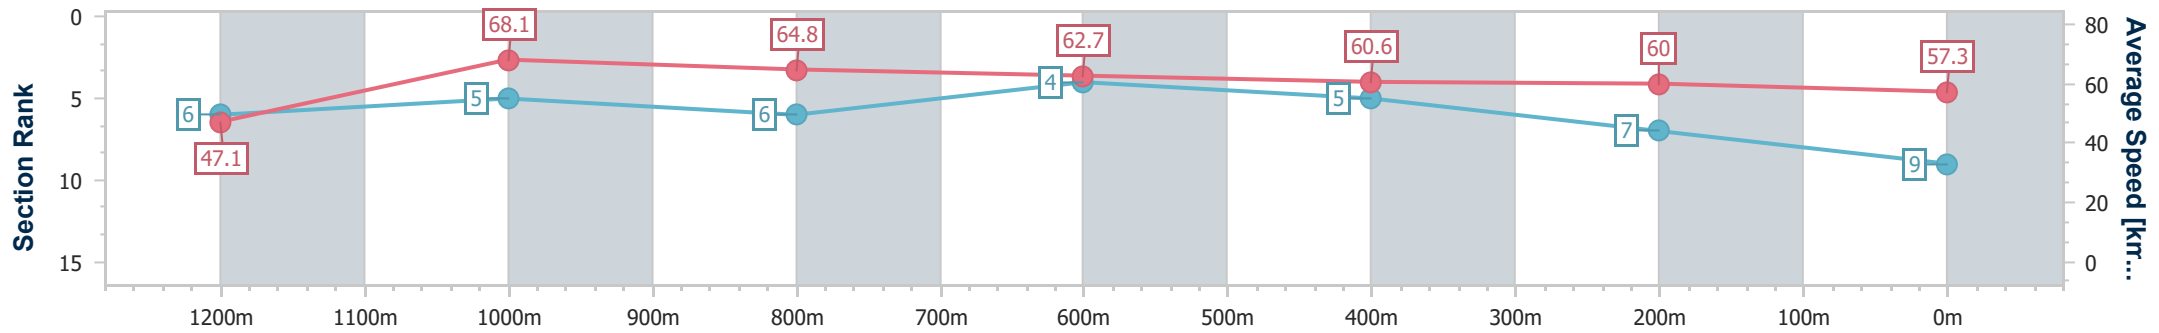

- [ ] Ranking at each section and finish
- .-.- No data available at this section
- NA No data available

Horse/Jockey Name	Aristella
Final Rank	9
Fastest Section Time (Section)	0:10.61 (1200m)
Top Speed [km/h] (Section)	69.6 (1200m)
Race State	Finished

### Ipswich QLD Professional

Race 6: VINCE INSURANCE Class 1 Handicap - 1350m

23 August 2024 - 14:43

Track Rating: Good 4, Weather: Fine, Rail Position: +8m Entire

Section	Overall	1200m	1000m	800m	600m	400m	200m
Section Times	1:21.22 [9] (0:11.43)	1:09.79 [6] (0:10.61)	0:59.18 [5] (0:11.15)	0:48.03 [6] (0:11.52)	0:36.51 [4] (0:11.89)	0:24.62 [5] (0:12.09)	0:12.53 [7] (0:12.53)
Average Speed [km/h]	47.1	68.1	64.8	62.7	60.6	60.0	57.3
Top Speed [km/h]	67.8	69.6	66.1	64.4	61.8	61.7	59.3
Avg. Dist. to Rail [m]	7.3	3.6	1.2	0.4	1.0	2.5	3.4
Avg. Stride Freq. [Hz]	2.3	2.4	2.3	2.3	2.2	2.2	2.2
Avg. Stride Length [m]	5.8	7.8	7.8	7.7	7.5	7.4	7.3

- [ ] Ranking at each section and finish
- .-.- No data available at this section
- NA No data available

Horse/Jockey Name	Sir Beveridge
Final Rank	10
Fastest Section Time (Section)	0:11.00 (1200m)
Top Speed [km/h] (Section)	67.6 (1200m)
Race State	Finished