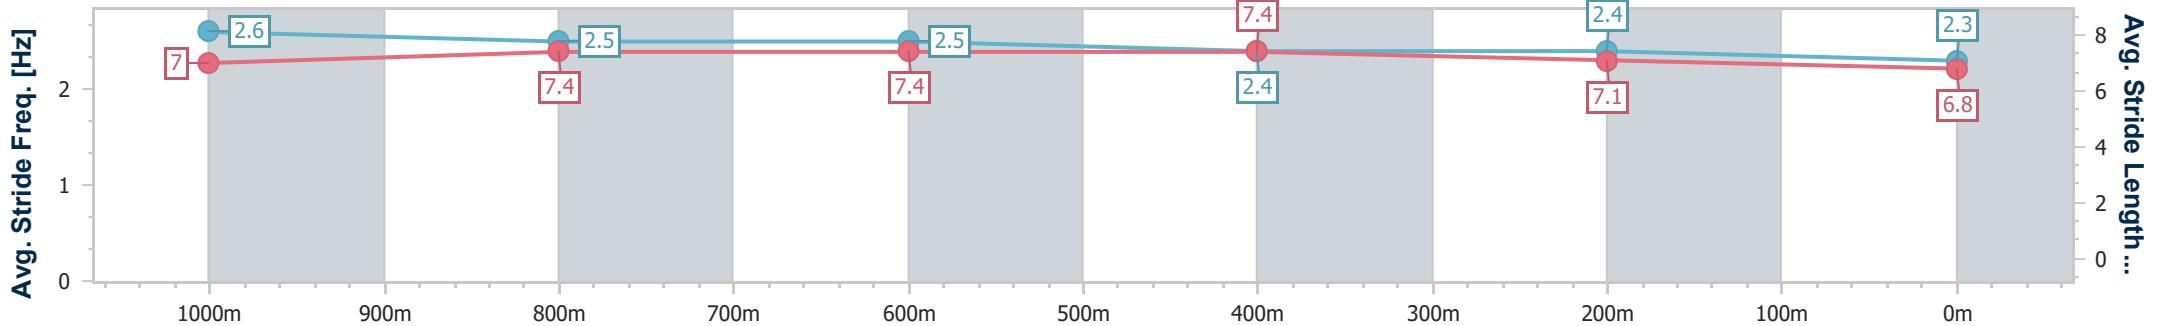

Horse/Jockey Name	Fast Da
Final Rank	3
Fastest Section Time (Section)	0:10.69 (1000m)
Top Speed [km/h] (Section)	68.8 (Overall)
Race State	Finished

Aquis Park Gold Coast Poly QLD Professional
Race 1: QUEENSLAND BRAIN INSTITUTE MND Maiden Handicap - 1200m

24 August 2024 - 12:59

Track Rating: Synthetic , Weather: Fine, Rail Position: True

Section	Overall	1000m	800m	600m	400m	200m
Section Times	1:09.94 [3] (0:12.44)	0:57.50 [1] (0:10.69)	0:46.81 [2] (0:11.08)	0:35.73 [1] (0:11.39)	0:24.34 [3] (0:11.78)	0:12.56 [3] (0:12.56)
Average Speed [km/h]	57.7	67.7	65.6	63.4	61.3	57.2
Top Speed [km/h]	68.8	68.8	66.9	65.2	62.1	59.8
Avg. Dist. to Rail [m]	4.7	1.4	1.5	1.5	1.8	4.3
Avg. Stride Freq. [Hz]	2.6	2.5	2.5	2.4	2.4	2.3
Avg. Stride Length [m]	7.0	7.4	7.4	7.4	7.1	6.8

- [ ] Ranking at each section and finish
- -.-.- No data available at this section
- NA No data available