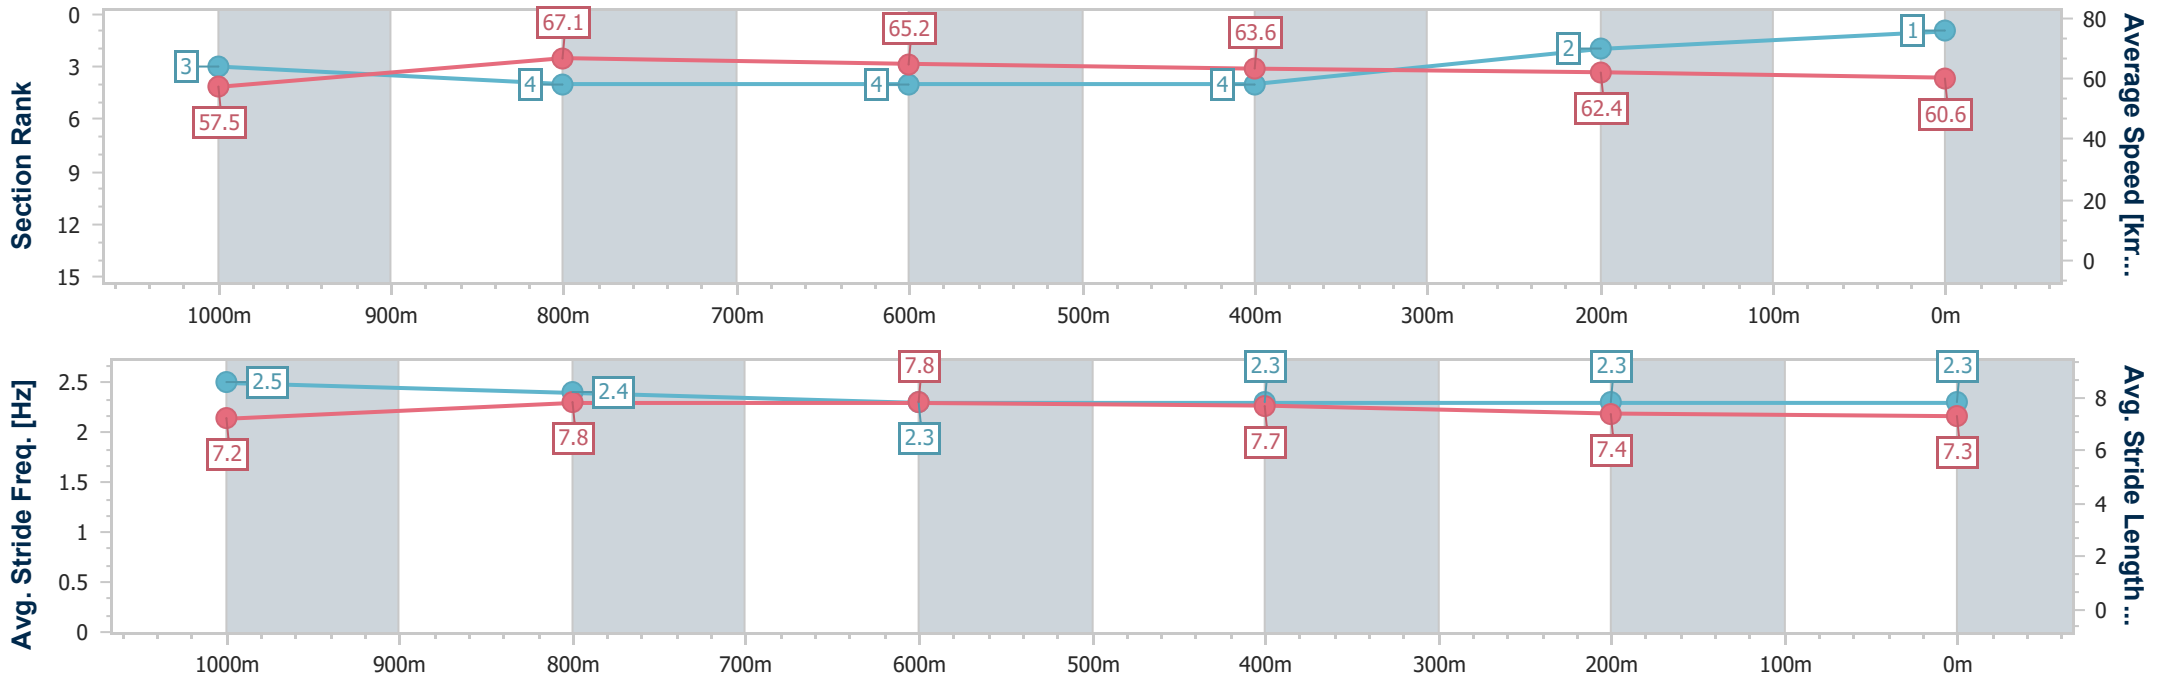

Horse/Jockey Name	Lunar Eight
Final Rank	1
Fastest Section Time (Section)	0:10.74 (1000m)
Top Speed [km/h] (Section)	68.9 (1000m)
Race State	Finished

Aquis Park Gold Coast Poly QLD Professional
Race 1: QUEENSLAND BRAIN INSTITUTE MND Maiden Handicap - 1200m

24 August 2024 - 12:59

Track Rating: Synthetic , Weather: Fine, Rail Position: True

Section	Overall	1000m	800m	600m	400m	200m
Section Times	1:09.19 [1] (0:12.52)	0:56.67 [3] (0:10.74)	0:45.93 [4] (0:11.14)	0:34.79 [4] (0:11.33)	0:23.46 [4] (0:11.52)	0:11.94 [2] (0:11.94)
Average Speed [km/h]	57.5	67.1	65.2	63.6	62.4	60.6
Top Speed [km/h]	68.9	68.9	66.4	65.2	63.6	62.1
Avg. Dist. to Rail [m]	2.0	0.2	1.5	1.3	0.6	2.0
Avg. Stride Freq. [Hz]	2.5	2.4	2.3	2.3	2.3	2.3
Avg. Stride Length [m]	7.2	7.8	7.8	7.7	7.4	7.3

- [ ] Ranking at each section and finish
- -.-.- No data available at this section
- NA No data available