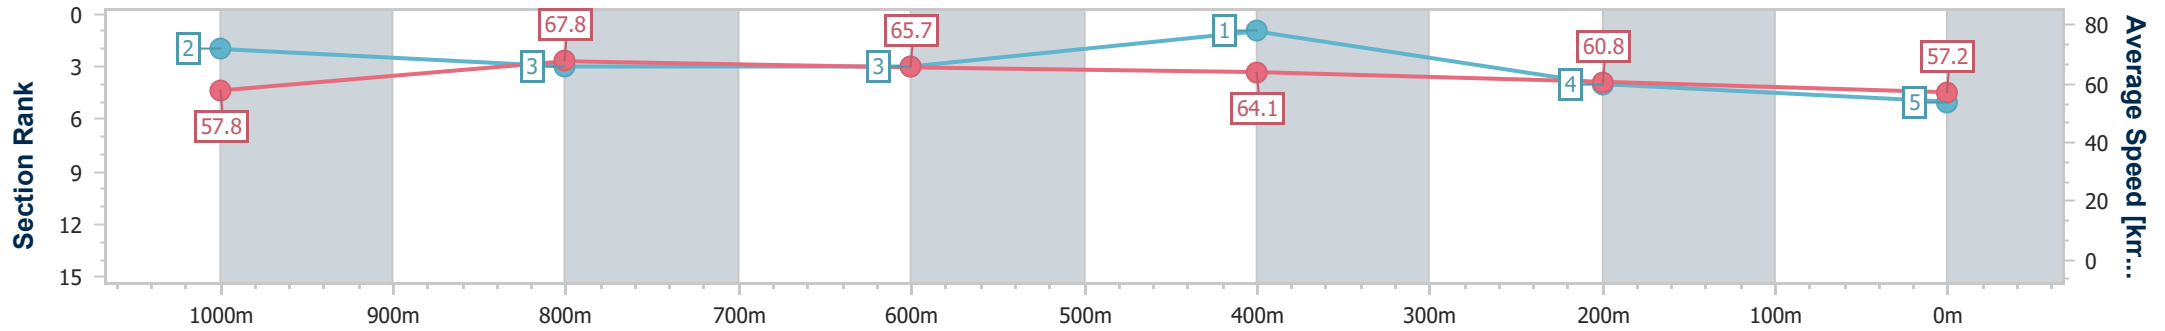

Horse/Jockey Name	Little Iffy
Final Rank	5
Fastest Section Time (Section)	0:10.70 (1000m)
Top Speed [km/h] (Section)	70.3 (1000m)
Race State	Finished

Aquis Park Gold Coast Poly QLD Professional
Race 1: QUEENSLAND BRAIN INSTITUTE MND Maiden Handicap - 1200m

24 August 2024 - 12:59

Track Rating: Synthetic , Weather: Fine, Rail Position: True

Section	Overall	1000m	800m	600m	400m	200m
Section Times	1:10.09 [5] (0:12.49)	0:57.60 [2] (0:10.70)	0:46.90 [3] (0:11.09)	0:35.81 [3] (0:11.28)	0:24.53 [1] (0:11.89)	0:12.64 [4] (0:12.64)
Average Speed [km/h]	57.8	67.8	65.7	64.1	60.8	57.2
Top Speed [km/h]	68.7	70.3	67.6	65.2	62.5	60.1
Avg. Dist. to Rail [m]	6.2	2.7	2.2	1.3	2.2	5.3
Avg. Stride Freq. [Hz]	2.5	2.6	2.5	2.5	2.5	2.4
Avg. Stride Length [m]	7.1	7.3	7.2	7.1	6.9	6.7

- [ ] Ranking at each section and finish
- -.-.- No data available at this section
- NA No data available