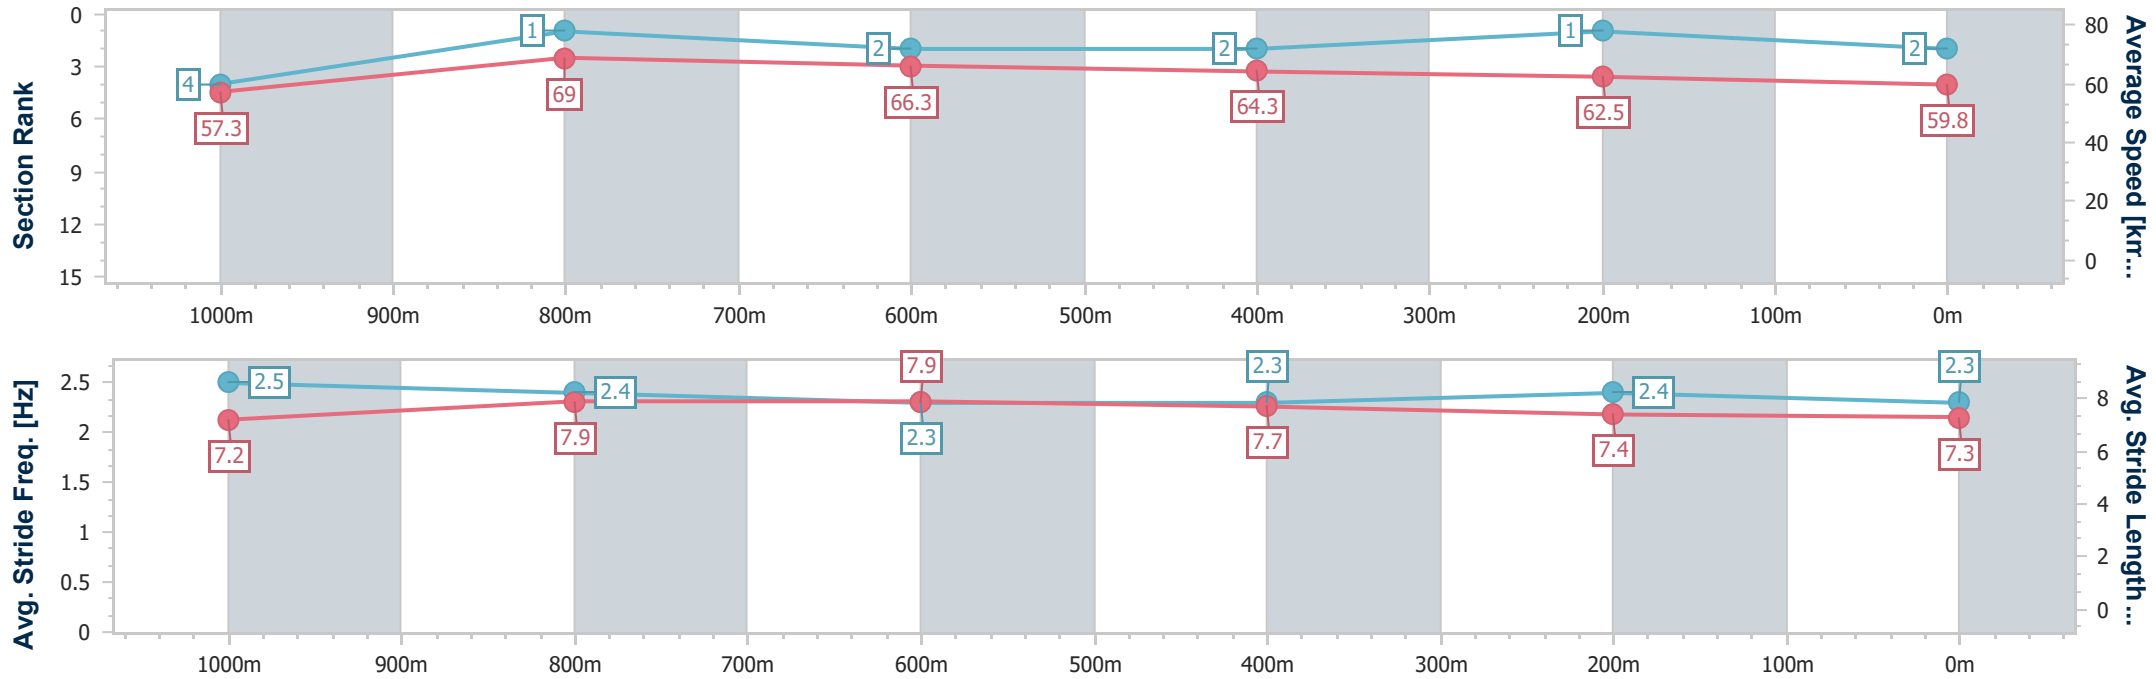

- [ ] Ranking at each section and finish
- .-.- No data available at this section
- NA No data available

Horse/Jockey Name	Exposition
Final Rank	2
Fastest Section Time (Section)	0:10.53 (1000m)
Top Speed [km/h] (Section)	70.5 (1000m)
Race State	Finished

Section	Overall	1000m	800m	600m	400m	200m
Section Times	1:09.20 [2] (0:12.58)	0:56.62 [4] (0:10.53)	0:46.09 [1] (0:11.15)	0:34.94 [2] (0:11.33)	0:23.61 [2] (0:11.57)	0:12.04 [1] (0:12.04)
Average Speed [km/h]	57.3	69.0	66.3	64.3	62.5	59.8
Top Speed [km/h]	69.8	70.5	67.1	66.3	64.3	62.3
Avg. Dist. to Rail [m]	7.7	3.9	4.4	3.0	3.5	5.6
Avg. Stride Freq. [Hz]	2.5	2.4	2.3	2.3	2.4	2.3
Avg. Stride Length [m]	7.2	7.9	7.9	7.7	7.4	7.3