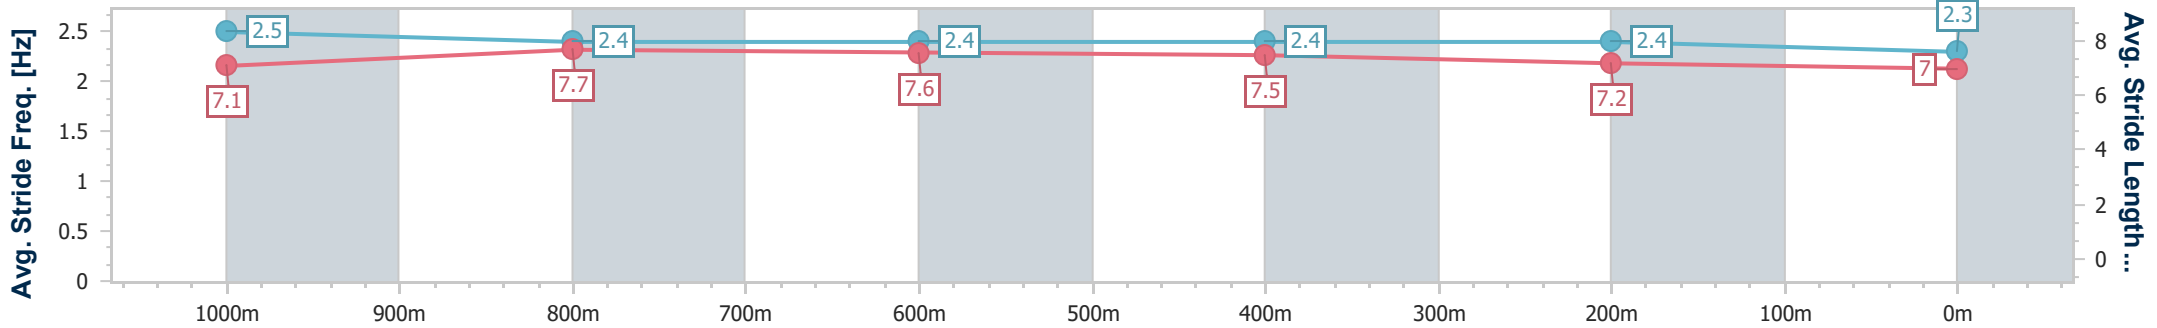

Horse/Jockey Name	Coco Jewel
Final Rank	4
Fastest Section Time (Section)	0:10.88 (1000m)
Top Speed [km/h] (Section)	67.4 (1000m)
Race State	Finished

Aquis Park Gold Coast Poly QLD Professional
Race 1: QUEENSLAND BRAIN INSTITUTE MND Maiden Handicap - 1200m

24 August 2024 - 12:59

Track Rating: Synthetic , Weather: Fine, Rail Position: True

Section	Overall	1000m	800m	600m	400m	200m
Section Times	1:10.06 [4] (0:12.83)	0:57.23 [6] (0:10.88)	0:46.35 [6] (0:11.02)	0:35.33 [5] (0:11.26)	0:24.07 [5] (0:11.72)	0:12.35 [5] (0:12.35)
Average Speed [km/h]	56.0	66.5	65.9	64.6	61.7	58.7
Top Speed [km/h]	67.4	67.4	66.7	67.1	63.1	60.4
Avg. Dist. to Rail [m]	1.6	1.3	1.5	2.3	4.9	7.8
Avg. Stride Freq. [Hz]	2.5	2.4	2.4	2.4	2.4	2.3
Avg. Stride Length [m]	7.1	7.7	7.6	7.5	7.2	7.0

- [ ] Ranking at each section and finish
- -.-.- No data available at this section
- NA No data available