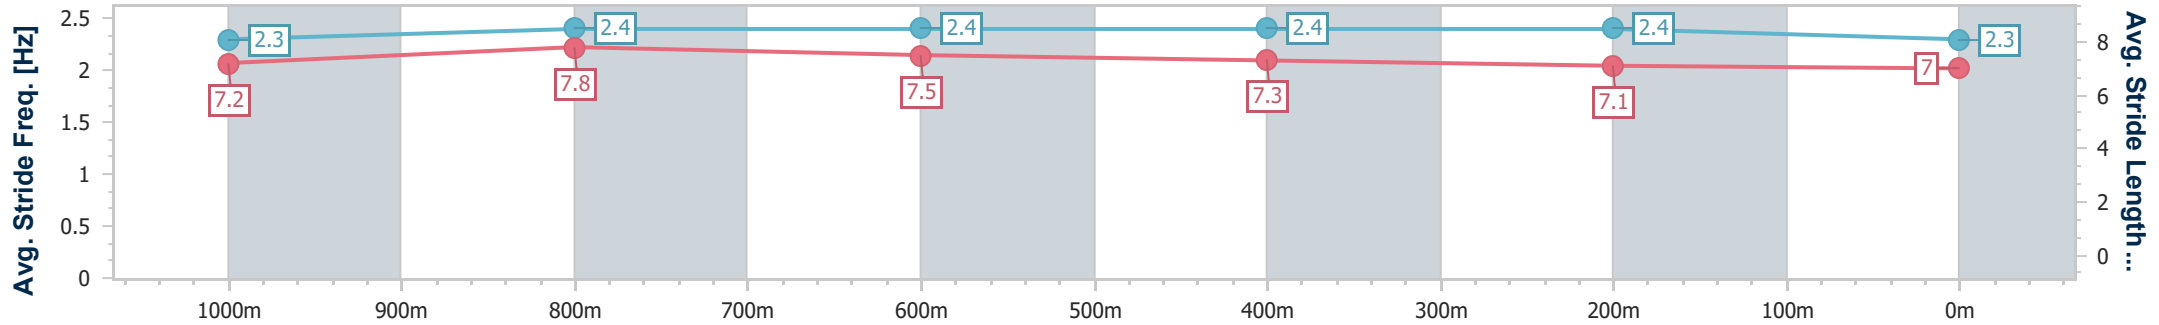

Horse/Jockey Name	All I Want Is You
Final Rank	6
Fastest Section Time (Section)	0:10.77 (1000m)
Top Speed [km/h] (Section)	68.2 (1000m)
Race State	Finished

Aquis Park Gold Coast Poly QLD Professional
Race 1: QUEENSLAND BRAIN INSTITUTE MND Maiden Handicap - 1200m

24 August 2024 - 12:59

Track Rating: Synthetic , Weather: Fine, Rail Position: True

Section	Overall	1000m	800m	600m	400m	200m
Section Times	1:10.81 [6] (0:13.25)	0:57.56 [8] (0:10.77)	0:46.79 [9] (0:11.06)	0:35.73 [8] (0:11.06)	0:24.67 [6] (0:12.02)	0:12.65 [6] (0:12.65)
Average Speed [km/h]	54.3	67.0	65.0	64.6	59.8	57.3
Top Speed [km/h]	65.7	68.2	66.9	67.0	62.0	59.1
Avg. Dist. to Rail [m]	3.5	1.2	0.3	1.1	1.1	2.9
Avg. Stride Freq. [Hz]	2.3	2.4	2.4	2.4	2.4	2.3
Avg. Stride Length [m]	7.2	7.8	7.5	7.3	7.1	7.0

- [ ] Ranking at each section and finish
- -.-.- No data available at this section
- NA No data available