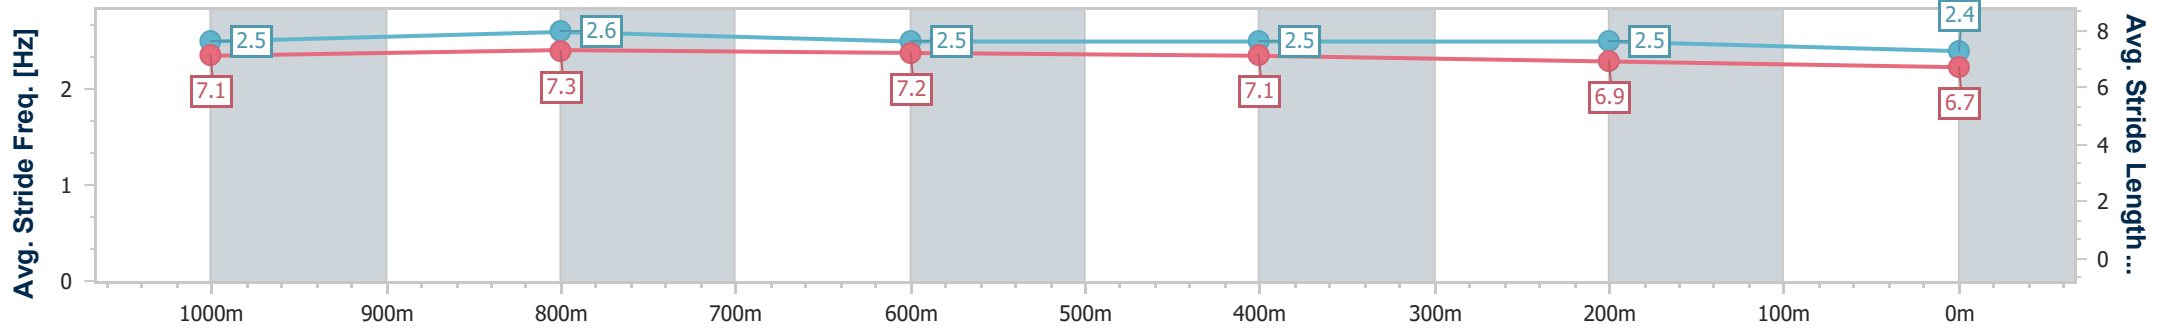

Horse/Jockey Name	Little Iffy
Final Rank	5
Fastest Section Time (Section)	0:10.70 (1000m)
Top Speed [km/h] (Section)	70.3 (1000m)
Race State	Finished

Aquis Park Gold Coast Poly QLD Professional
Race 1: QUEENSLAND BRAIN INSTITUTE MND Maiden Handicap - 1200m

24 August 2024 - 12:59

Track Rating: Synthetic , Weather: Fine, Rail Position: True

Section	Overall	1000m	800m	600m	400m	200m
Section Times	1:10.09 [5] (0:12.49)	0:57.60 [2] (0:10.70)	0:46.90 [3] (0:11.09)	0:35.81 [3] (0:11.28)	0:24.53 [1] (0:11.89)	0:12.64 [4] (0:12.64)
Average Speed [km/h]	57.8	67.8	65.7	64.1	60.8	57.2
Top Speed [km/h]	68.7	70.3	67.6	65.2	62.5	60.1
Avg. Dist. to Rail [m]	6.2	2.7	2.2	1.3	2.2	5.3
Avg. Stride Freq. [Hz]	2.5	2.6	2.5	2.5	2.5	2.4
Avg. Stride Length [m]	7.1	7.3	7.2	7.1	6.9	6.7

- [ ] Ranking at each section and finish
- -.-.- No data available at this section
- NA No data available