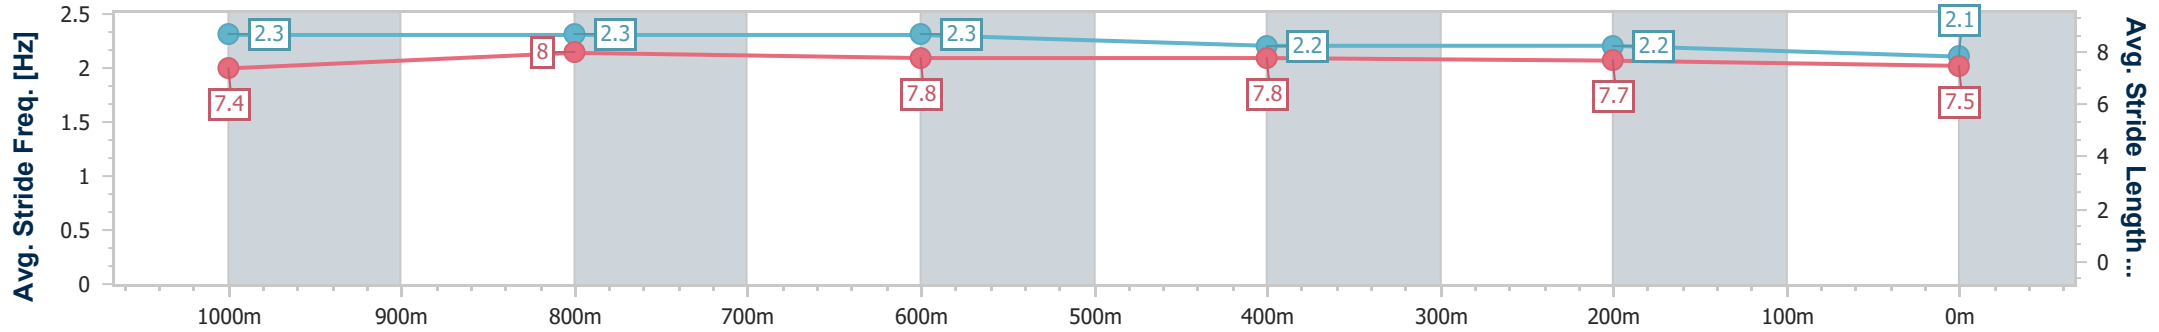

Horse/Jockey Name	Not A Single Drink
Final Rank	7
Fastest Section Time (Section)	0:10.74 (1000m)
Top Speed [km/h] (Section)	68.1 (1000m)
Race State	Finished

Aquis Park Gold Coast Poly QLD Professional
Race 1: QUEENSLAND BRAIN INSTITUTE MND Maiden Handicap - 1200m

24 August 2024 - 12:59

Track Rating: Synthetic , Weather: Fine, Rail Position: True

Section	Overall	1000m	800m	600m	400m	200m
Section Times	1:11.30 [7] (0:13.01)	0:58.29 [7] (0:10.74)	0:47.55 [7] (0:11.32)	0:36.23 [7] (0:11.67)	0:24.56 [8] (0:12.07)	0:12.49 [7] (0:12.49)
Average Speed [km/h]	55.4	67.3	64.7	62.4	60.0	57.9
Top Speed [km/h]	67.7	68.1	65.2	64.1	60.7	59.0
Avg. Dist. to Rail [m]	1.6	1.9	3.1	2.5	2.0	3.7
Avg. Stride Freq. [Hz]	2.3	2.3	2.3	2.2	2.2	2.1
Avg. Stride Length [m]	7.4	8.0	7.8	7.8	7.7	7.5

- [ ] Ranking at each section and finish
- -.-.- No data available at this section
- NA No data available