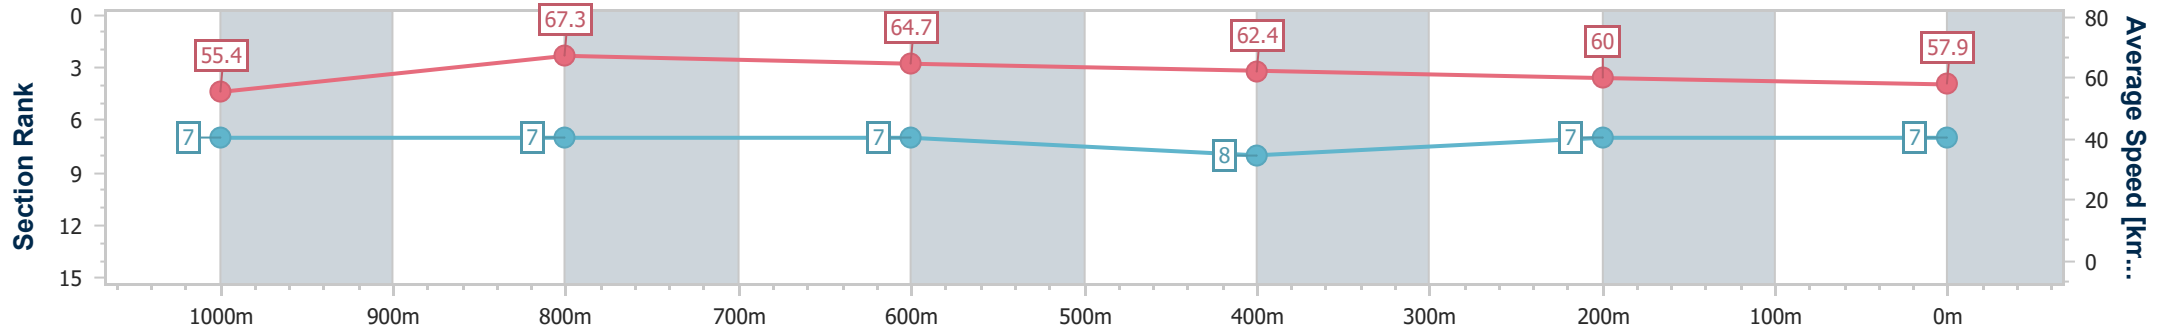

Horse/Jockey Name	Not A Single Drink
Final Rank	7
Fastest Section Time (Section)	0:10.74 (1000m)
Top Speed [km/h] (Section)	68.1 (1000m)
Race State	Finished

Aquis Park Gold Coast Poly QLD Professional
Race 1: QUEENSLAND BRAIN INSTITUTE MND Maiden Handicap - 1200m

24 August 2024 - 12:59

Track Rating: Synthetic , Weather: Fine, Rail Position: True

Section	Overall	1000m	800m	600m	400m	200m
Section Times	1:11.30 [7] (0:13.01)	0:58.29 [7] (0:10.74)	0:47.55 [7] (0:11.32)	0:36.23 [7] (0:11.67)	0:24.56 [8] (0:12.07)	0:12.49 [7] (0:12.49)
Average Speed [km/h]	55.4	67.3	64.7	62.4	60.0	57.9
Top Speed [km/h]	67.7	68.1	65.2	64.1	60.7	59.0
Avg. Dist. to Rail [m]	1.6	1.9	3.1	2.5	2.0	3.7
Avg. Stride Freq. [Hz]	2.3	2.3	2.3	2.2	2.2	2.1
Avg. Stride Length [m]	7.4	8.0	7.8	7.8	7.7	7.5

- [ ] Ranking at each section and finish
- -.-.- No data available at this section
- NA No data available