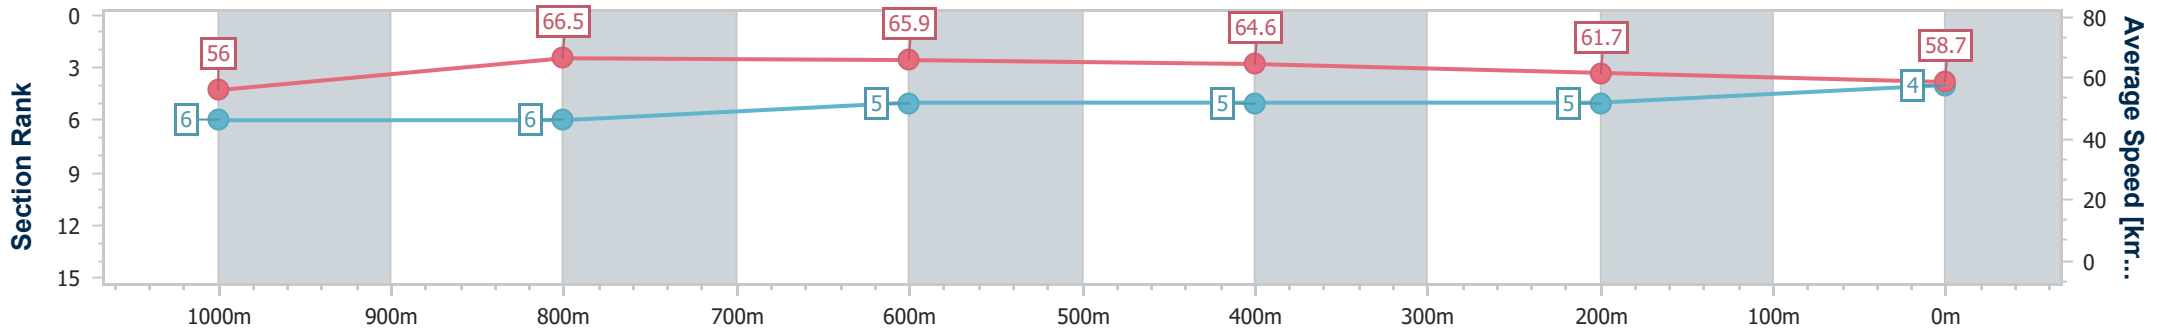

Horse/Jockey Name	Coco Jewel
Final Rank	4
Fastest Section Time (Section)	0:10.88 (1000m)
Top Speed [km/h] (Section)	67.4 (1000m)
Race State	Finished

Aquis Park Gold Coast Poly QLD Professional
Race 1: QUEENSLAND BRAIN INSTITUTE MND Maiden Handicap - 1200m

24 August 2024 - 12:59

Track Rating: Synthetic , Weather: Fine, Rail Position: True

Section	Overall	1000m	800m	600m	400m	200m
Section Times	1:10.06 [4] (0:12.83)	0:57.23 [6] (0:10.88)	0:46.35 [6] (0:11.02)	0:35.33 [5] (0:11.26)	0:24.07 [5] (0:11.72)	0:12.35 [5] (0:12.35)
Average Speed [km/h]	56.0	66.5	65.9	64.6	61.7	58.7
Top Speed [km/h]	67.4	67.4	66.7	67.1	63.1	60.4
Avg. Dist. to Rail [m]	1.6	1.3	1.5	2.3	4.9	7.8
Avg. Stride Freq. [Hz]	2.5	2.4	2.4	2.4	2.4	2.3
Avg. Stride Length [m]	7.1	7.7	7.6	7.5	7.2	7.0

- [ ] Ranking at each section and finish
- -.-.- No data available at this section
- NA No data available