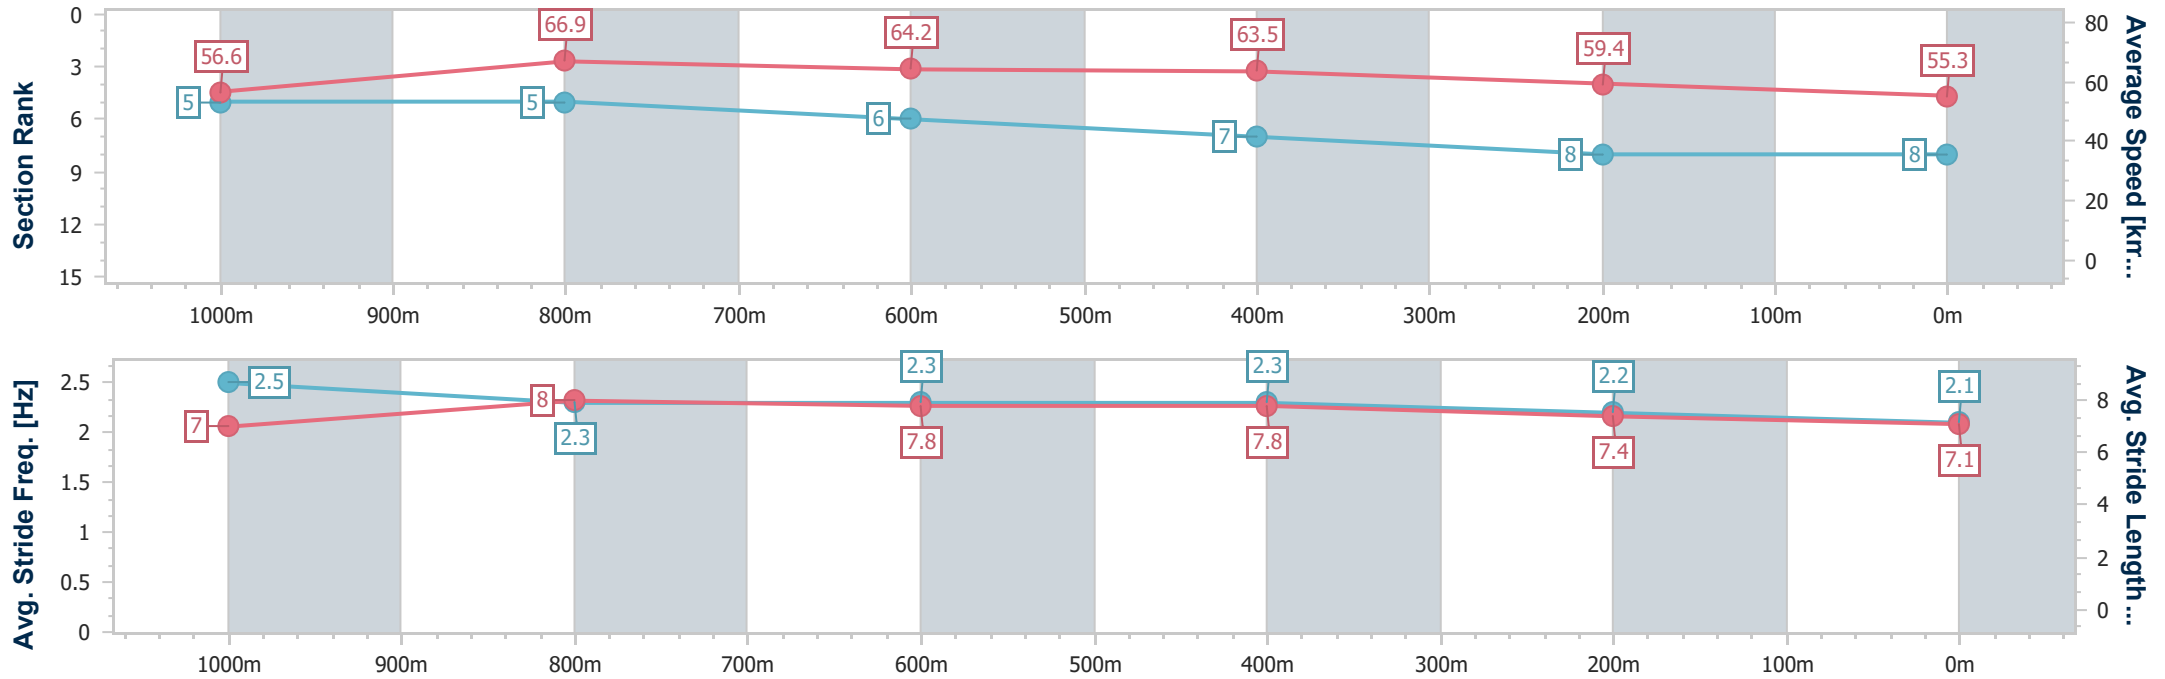

- [ ] Ranking at each section and finish
- .-.- No data available at this section
- NA No data available

Horse/Jockey Name	Ready Neddy Go
Final Rank	8
Fastest Section Time (Section)	0:10.86 (1000m)
Top Speed [km/h] (Section)	70.0 (1000m)
Race State	Finished

Aquis Park Gold Coast Poly QLD Professional  
Race 1: QUEENSLAND BRAIN INSTITUTE MND Maiden Handicap - 1200m

24 August 2024 - 12:59

Track Rating: Synthetic , Weather: Fine, Rail Position: True

Section	Overall	1000m	800m	600m	400m	200m
Section Times	1:11.82 [8] (0:12.71)	0:59.11 [5] (0:10.86)	0:48.25 [5] (0:11.44)	0:36.81 [6] (0:11.58)	0:25.23 [7] (0:12.23)	0:13.00 [8] (0:13.00)
Average Speed [km/h]	56.6	66.9	64.2	63.5	59.4	55.3
Top Speed [km/h]	68.4	70.0	64.8	66.1	61.2	59.2
Avg. Dist. to Rail [m]	4.3	3.1	3.6	4.1	4.0	5.3
Avg. Stride Freq. [Hz]	2.5	2.3	2.3	2.3	2.2	2.1
Avg. Stride Length [m]	7.0	8.0	7.8	7.8	7.4	7.1