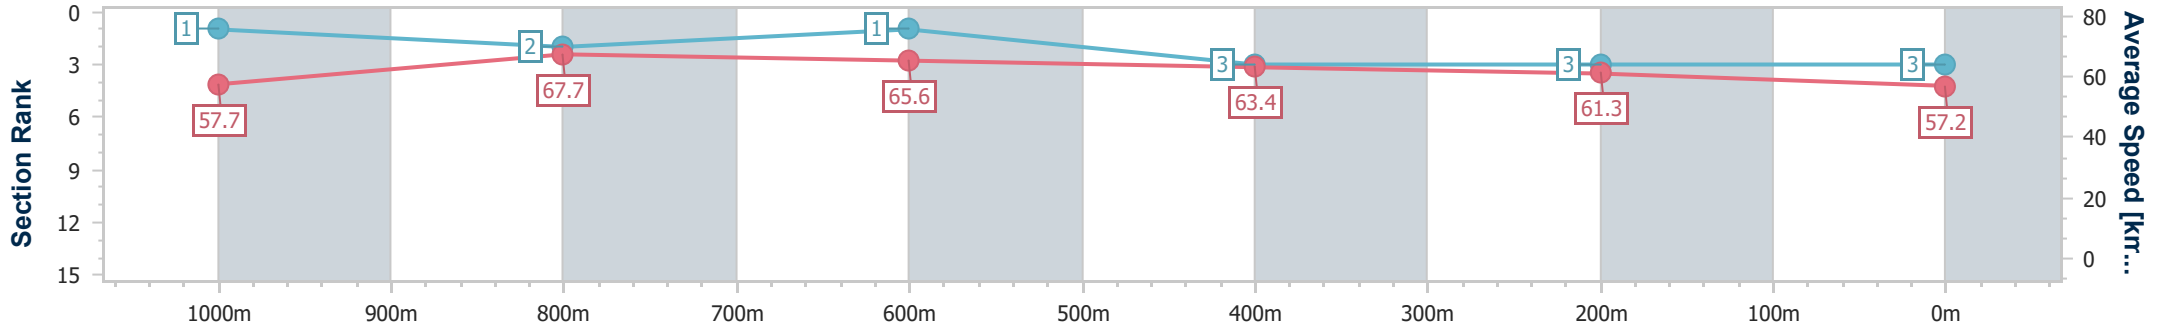

Horse/Jockey Name	Fast Da
Final Rank	3
Fastest Section Time (Section)	0:10.69 (1000m)
Top Speed [km/h] (Section)	68.8 (Overall)
Race State	Finished

Aquis Park Gold Coast Poly QLD Professional
Race 1: QUEENSLAND BRAIN INSTITUTE MND Maiden Handicap - 1200m

24 August 2024 - 12:59

Track Rating: Synthetic , Weather: Fine, Rail Position: True

Section	Overall	1000m	800m	600m	400m	200m
Section Times	1:09.94 [3] (0:12.44)	0:57.50 [1] (0:10.69)	0:46.81 [2] (0:11.08)	0:35.73 [1] (0:11.39)	0:24.34 [3] (0:11.78)	0:12.56 [3] (0:12.56)
Average Speed [km/h]	57.7	67.7	65.6	63.4	61.3	57.2
Top Speed [km/h]	68.8	68.8	66.9	65.2	62.1	59.8
Avg. Dist. to Rail [m]	4.7	1.4	1.5	1.5	1.8	4.3
Avg. Stride Freq. [Hz]	2.6	2.5	2.5	2.4	2.4	2.3
Avg. Stride Length [m]	7.0	7.4	7.4	7.4	7.1	6.8

- [ ] Ranking at each section and finish
- -.-.- No data available at this section
- NA No data available