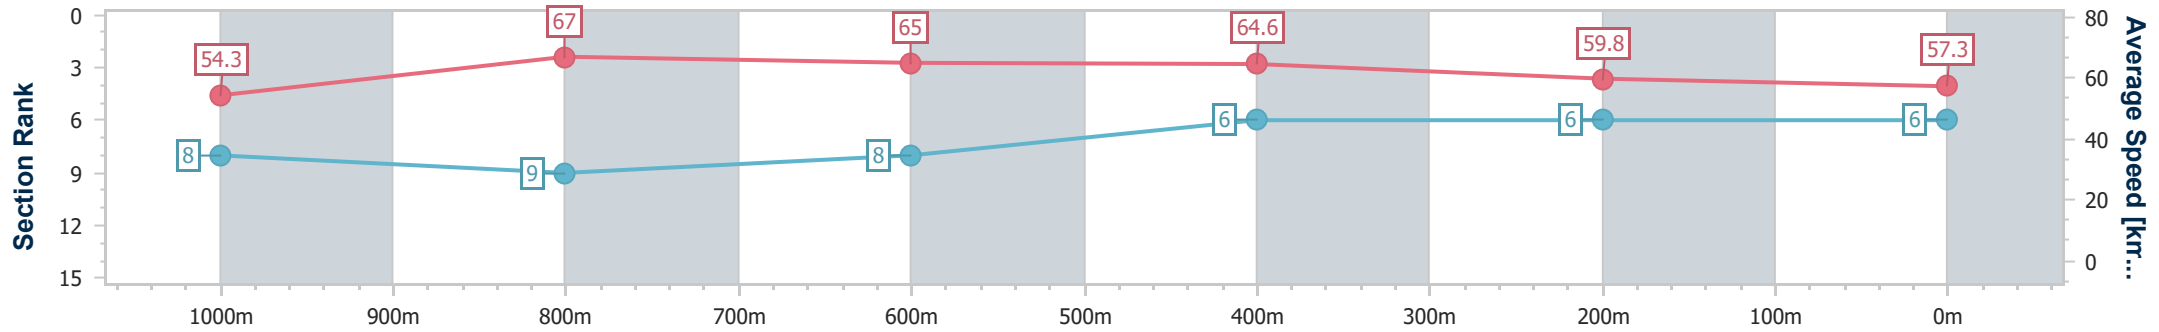

Horse/Jockey Name	All I Want Is You
Final Rank	6
Fastest Section Time (Section)	0:10.77 (1000m)
Top Speed [km/h] (Section)	68.2 (1000m)
Race State	Finished

Aquis Park Gold Coast Poly QLD Professional
Race 1: QUEENSLAND BRAIN INSTITUTE MND Maiden Handicap - 1200m

24 August 2024 - 12:59

Track Rating: Synthetic , Weather: Fine, Rail Position: True

Section	Overall	1000m	800m	600m	400m	200m
Section Times	1:10.81 [6] (0:13.25)	0:57.56 [8] (0:10.77)	0:46.79 [9] (0:11.06)	0:35.73 [8] (0:11.06)	0:24.67 [6] (0:12.02)	0:12.65 [6] (0:12.65)
Average Speed [km/h]	54.3	67.0	65.0	64.6	59.8	57.3
Top Speed [km/h]	65.7	68.2	66.9	67.0	62.0	59.1
Avg. Dist. to Rail [m]	3.5	1.2	0.3	1.1	1.1	2.9
Avg. Stride Freq. [Hz]	2.3	2.4	2.4	2.4	2.4	2.3
Avg. Stride Length [m]	7.2	7.8	7.5	7.3	7.1	7.0

- [ ] Ranking at each section and finish
- -.-.- No data available at this section
- NA No data available