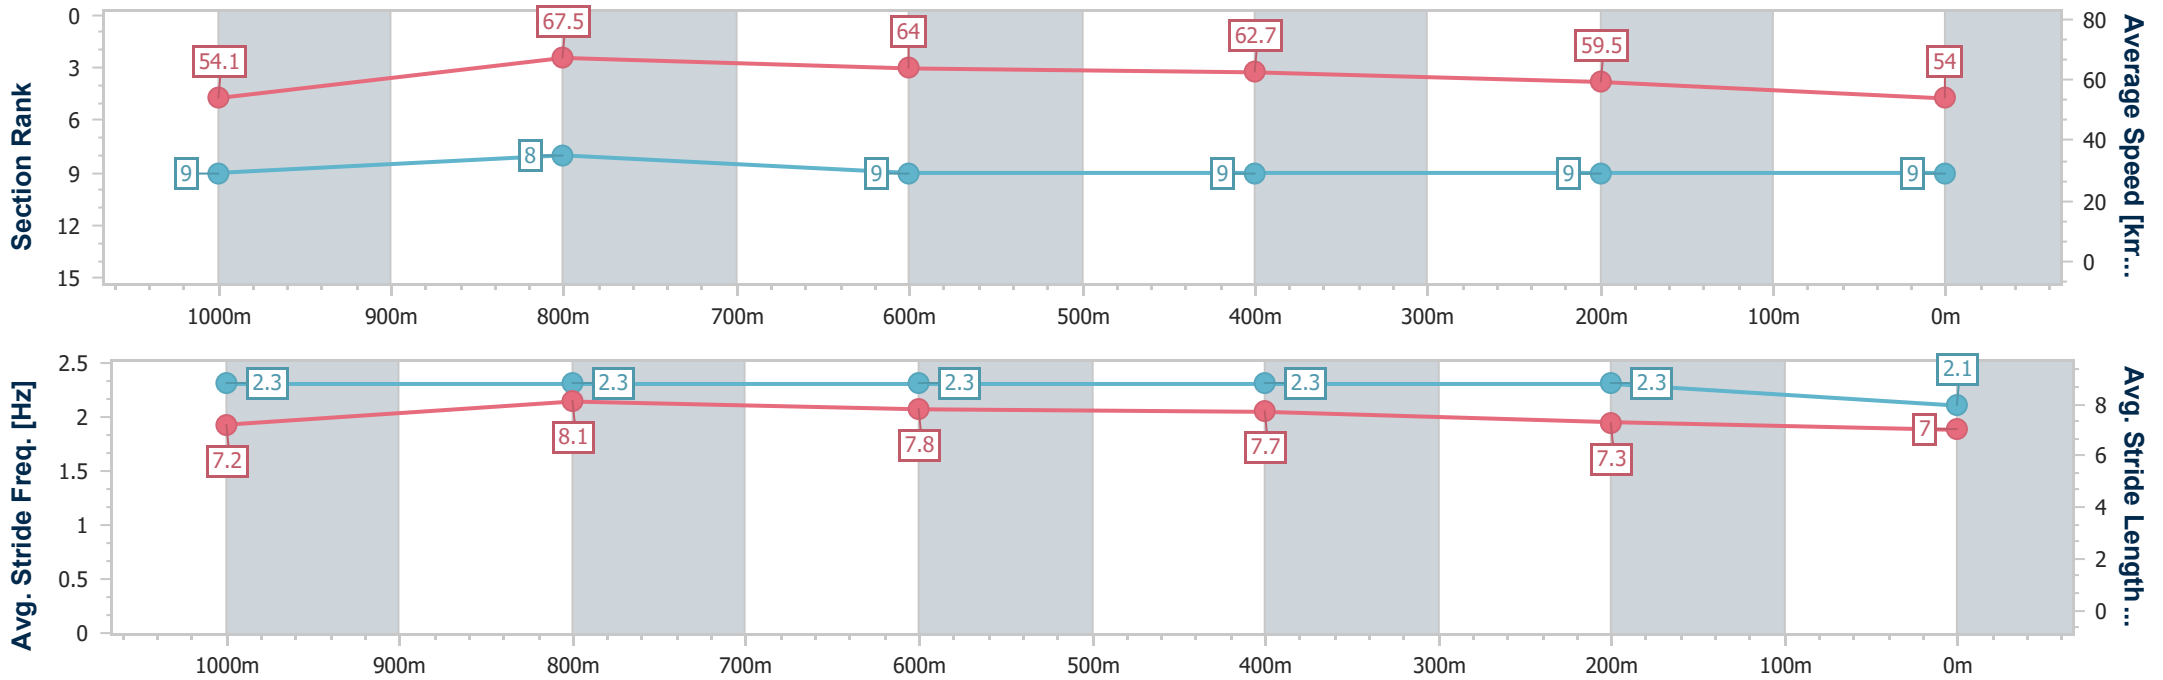

- [ ] Ranking at each section and finish
- .-.- No data available at this section
- NA No data available

Horse/Jockey Name	Kinzhal
Final Rank	9
Fastest Section Time (Section)	0:10.68 (1000m)
Top Speed [km/h] (Section)	69.0 (1000m)
Race State	Finished

Aquis Park Gold Coast Poly QLD Professional  
Race 1: QUEENSLAND BRAIN INSTITUTE MND Maiden Handicap - 1200m

24 August 2024 - 12:59

Track Rating: Synthetic , Weather: Fine, Rail Position: True

Section	Overall	1000m	800m	600m	400m	200m
Section Times	1:12.34 [9] (0:13.32)	0:59.02 [9] (0:10.68)	0:48.34 [8] (0:11.37)	0:36.97 [9] (0:11.48)	0:25.49 [9] (0:12.08)	0:13.41 [9] (0:13.41)
Average Speed [km/h]	54.1	67.5	64.0	62.7	59.5	54.0
Top Speed [km/h]	65.6	69.0	66.0	64.9	60.4	58.6
Avg. Dist. to Rail [m]	2.8	1.3	2.0	1.0	0.7	2.0
Avg. Stride Freq. [Hz]	2.3	2.3	2.3	2.3	2.3	2.1
Avg. Stride Length [m]	7.2	8.1	7.8	7.7	7.3	7.0

- [ ] Ranking at each section and finish
- .-.- No data available at this section
- NA No data available