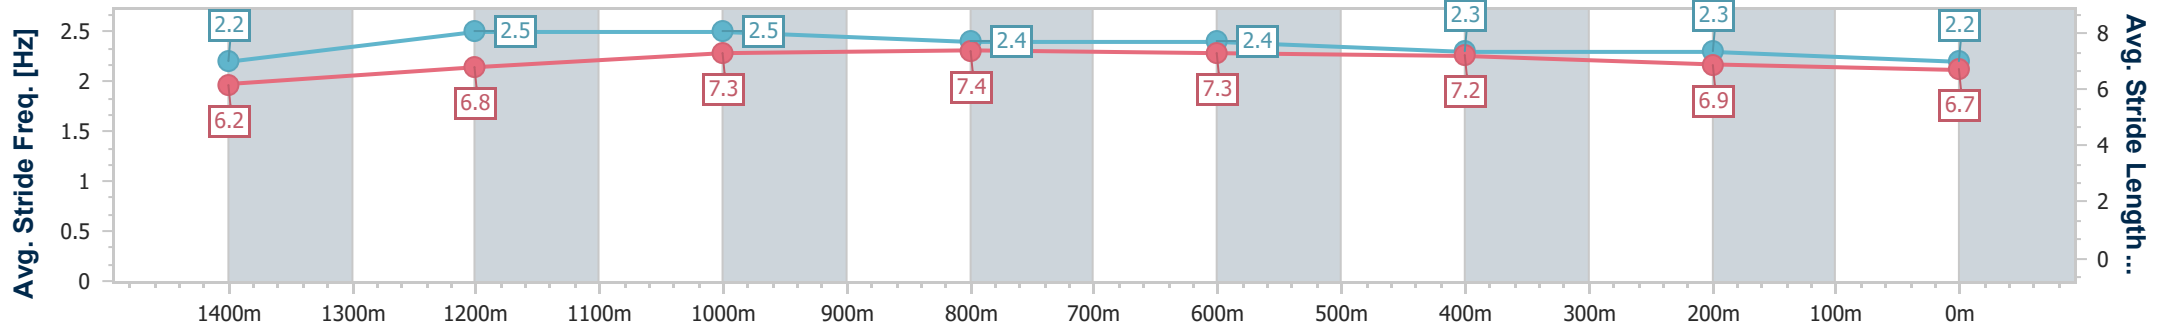

Aquis Park Gold Coast Poly QLD Professional  
Race 6: MADSEN PROPERTY BENCHMARK 62 Handicap - 1540m

24 August 2024 - 15:55

Track Rating: Synthetic, Weather: Fine, Rail Position: True

Section	Overall	1400m	1200m	1000m	800m	600m	400m	200m
Section Times	1:32.94 [8] (0:10.17)	1:22.77 [2] (0:11.62)	1:11.15 [2] (0:11.09)	1:00.06 [2] (0:11.09)	0:48.97 [2] (0:11.49)	0:37.48 [2] (0:11.92)	0:25.56 [4] (0:12.53)	0:13.03 [5] (0:13.03)
Average Speed [km/h]	49.6	62.7	64.9	64.9	63.0	60.6	57.3	55.7
Top Speed [km/h]	63.9	63.8	66.2	65.8	64.1	62.1	58.7	56.4
Avg. Dist. to Rail [m]	8.0	1.1	1.5	1.4	0.8	0.4	0.4	1.8
Avg. Stride Freq. [Hz]	2.3	2.4	2.4	2.3	2.3	2.2	2.2	2.2
Avg. Stride Length [m]	5.9	7.3	7.7	7.8	7.7	7.5	7.2	7.1

- [ ] Ranking at each section and finish
- .-.- No data available at this section
- NA No data available

Horse/Jockey Name	Biggie
Final Rank	9
Fastest Section Time (Section)	0:10.16 (Overall)
Top Speed [km/h] (Section)	66.7 (1000m)
Race State	Finished

Aquis Park Gold Coast Poly QLD Professional  
Race 6: MADSEN PROPERTY BENCHMARK 62 Handicap - 1540m

24 August 2024 - 15:55

Track Rating: Synthetic, Weather: Fine, Rail Position: True

Section	Overall	1400m	1200m	1000m	800m	600m	400m	200m
Section Times	1:33.11 [9] (0:10.16)	1:22.95 [1] (0:11.62)	1:11.33 [1] (0:11.06)	1:00.27 [1] (0:11.10)	0:49.17 [1] (0:11.29)	0:37.88 [1] (0:11.89)	0:25.99 [1] (0:12.64)	0:13.35 [3] (0:13.35)
Average Speed [km/h]	49.8	61.6	65.1	65.2	63.5	60.5	57.0	54.1
Top Speed [km/h]	62.5	63.8	66.2	66.7	65.2	62.8	58.3	55.6
Avg. Dist. to Rail [m]	5.2	0.7	2.0	2.0	0.7	0.4	0.7	1.0
Avg. Stride Freq. [Hz]	2.2	2.5	2.5	2.4	2.4	2.3	2.3	2.2
Avg. Stride Length [m]	6.2	6.8	7.3	7.4	7.3	7.2	6.9	6.7

- [ ] Ranking at each section and finish
- .-.- No data available at this section
- NA No data available