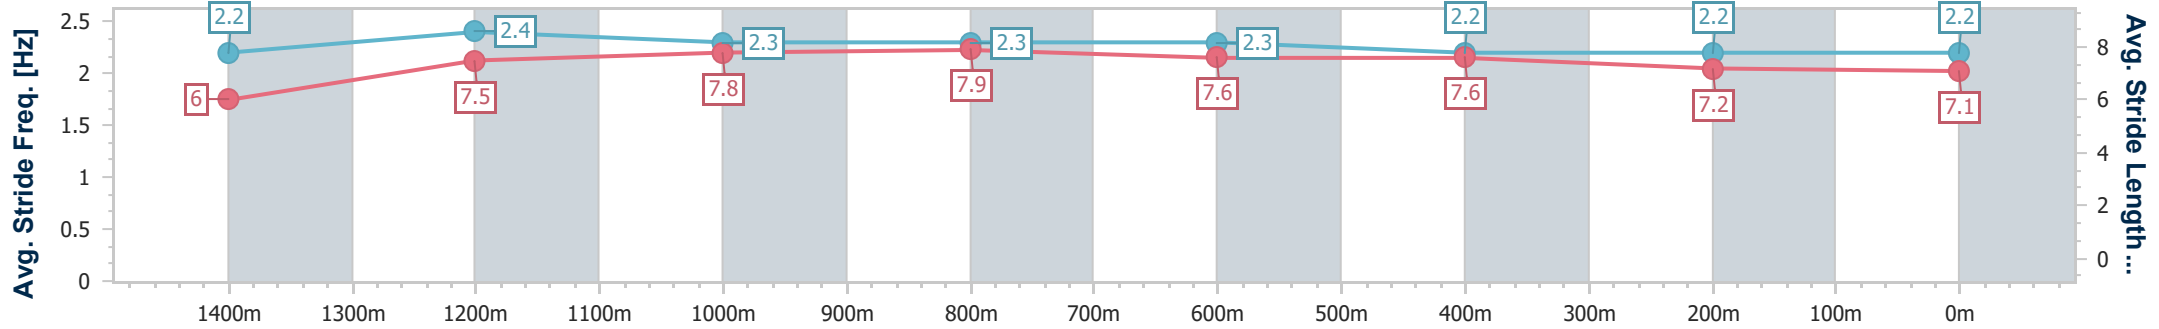

Horse/Jockey Name	Skater
Final Rank	3
Fastest Section Time (Section)	0:10.46 (Overall)
Top Speed [km/h] (Section)	67.1 (1200m)
Race State	Finished

Aquis Park Gold Coast Poly QLD Professional
Race 6: MADSEN PROPERTY BENCHMARK 62 Handicap - 1540m

24 August 2024 - 15:55

Track Rating: Synthetic, Weather: Fine, Rail Position: True

Section	Overall	1400m	1200m	1000m	800m	600m	400m	200m
Section Times	1:32.39 [3] (0:10.46)	1:21.93 [5] (0:11.46)	1:10.47 [3] (0:10.99)	0:59.48 [3] (0:11.21)	0:48.27 [3] (0:11.36)	0:36.91 [3] (0:11.78)	0:25.13 [2] (0:12.41)	0:12.72 [2] (0:12.72)
Average Speed [km/h]	48.2	63.7	65.6	64.7	63.3	61.5	58.3	56.7
Top Speed [km/h]	62.7	64.6	67.1	65.5	64.5	64.5	59.0	59.1
Avg. Dist. to Rail [m]	5.0	2.2	3.0	2.2	0.5	0.9	2.6	4.5
Avg. Stride Freq. [Hz]	2.2	2.4	2.3	2.3	2.3	2.2	2.2	2.2
Avg. Stride Length [m]	6.0	7.5	7.8	7.9	7.6	7.6	7.2	7.1

- [ ] Ranking at each section and finish
- -.-.- No data available at this section
- NA No data available