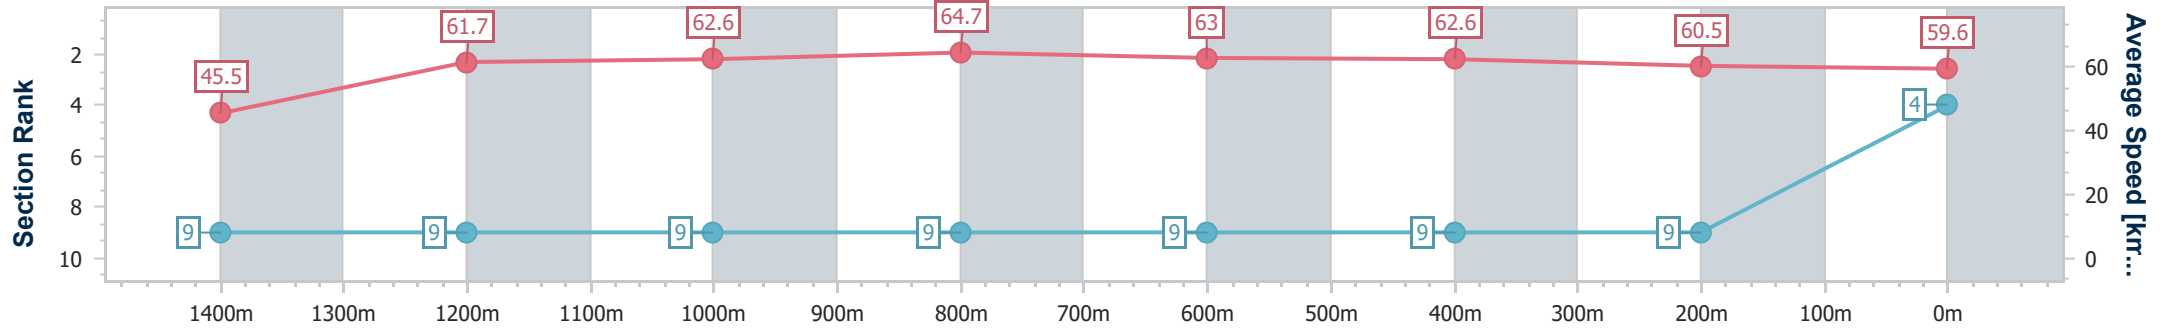

Horse/Jockey Name	Sly Corner
Final Rank	4
Fastest Section Time (Section)	0:11.08 (Overall)
Top Speed [km/h] (Section)	65.1 (1000m)
Race State	Finished

Aquis Park Gold Coast Poly QLD Professional
Race 6: MADSEN PROPERTY BENCHMARK 62 Handicap - 1540m

24 August 2024 - 15:55

Track Rating: Synthetic, Weather: Fine, Rail Position: True

Section	Overall	1400m	1200m	1000m	800m	600m	400m	200m
Section Times	1:32.52 [4] (0:11.08)	1:21.44 [9] (0:11.73)	1:09.71 [9] (0:11.50)	0:58.21 [9] (0:11.16)	0:47.05 [9] (0:11.47)	0:35.58 [9] (0:11.52)	0:24.06 [9] (0:11.90)	0:12.16 [9] (0:12.16)
Average Speed [km/h]	45.5	61.7	62.6	64.7	63.0	62.6	60.5	59.6
Top Speed [km/h]	61.1	62.7	64.0	65.1	63.9	64.3	61.3	61.4
Avg. Dist. to Rail [m]	5.9	0.7	0.9	0.3	1.1	0.6	0.5	0.3
Avg. Stride Freq. [Hz]	2.2	2.5	2.5	2.5	2.5	2.5	2.5	2.5
Avg. Stride Length [m]	5.7	6.8	7.0	7.1	6.9	6.9	6.7	6.6

- [ ] Ranking at each section and finish
- -.-.- No data available at this section
- NA No data available