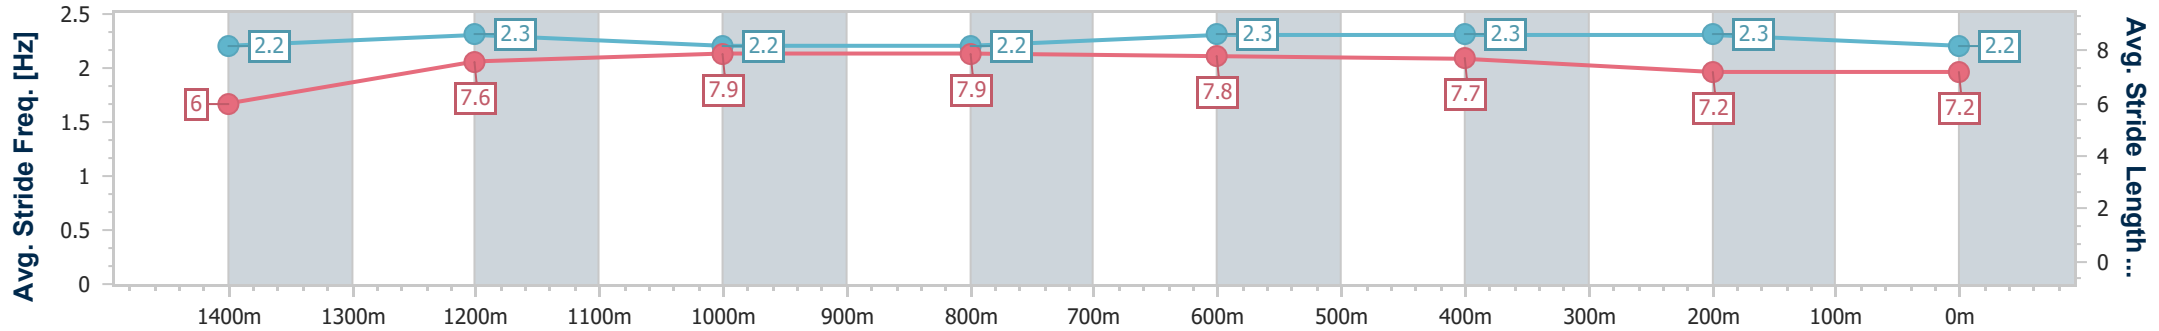

- [ ] Ranking at each section and finish
- .-.- No data available at this section
- NA No data available

Horse/Jockey Name	Pauli
Final Rank	7
Fastest Section Time (Section)	0:10.67 (Overall)
Top Speed [km/h] (Section)	66.6 (600m)
Race State	Finished

Aquis Park Gold Coast Poly QLD Professional  
Race 6: MADSEN PROPERTY BENCHMARK 62 Handicap - 1540m

24 August 2024 - 15:55

Track Rating: Synthetic, Weather: Fine, Rail Position: True

Section	Overall	1400m	1200m	1000m	800m	600m	400m	200m
Section Times	1:32.93 [7] (0:10.67)	1:22.26 [7] (0:11.78)	1:10.48 [7] (0:11.35)	0:59.13 [8] (0:11.38)	0:47.75 [8] (0:11.21)	0:36.54 [8] (0:11.44)	0:25.10 [8] (0:12.27)	0:12.83 [8] (0:12.83)
Average Speed [km/h]	47.5	61.5	63.6	63.4	64.8	63.5	59.2	56.4
Top Speed [km/h]	62.0	63.0	64.6	64.5	66.0	66.6	60.2	57.9
Avg. Dist. to Rail [m]	6.2	1.2	2.5	2.6	1.2	2.2	5.6	5.9
Avg. Stride Freq. [Hz]	2.2	2.3	2.2	2.2	2.3	2.3	2.3	2.2
Avg. Stride Length [m]	6.0	7.6	7.9	7.9	7.8	7.7	7.2	7.2