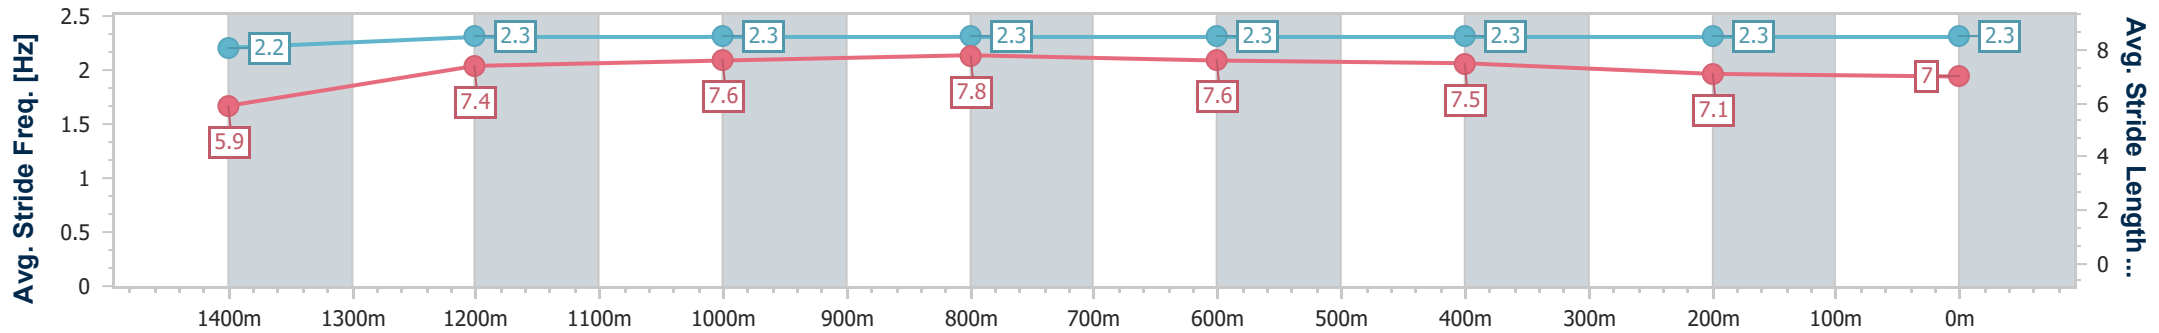

- [ ] Ranking at each section and finish
- .-.- No data available at this section
- NA No data available

Horse/Jockey Name	Midnight Boom
Final Rank	6
Fastest Section Time (Section)	0:10.45 (Overall)
Top Speed [km/h] (Section)	64.8 (1000m)
Race State	Finished

Aquis Park Gold Coast Poly QLD Professional  
Race 6: MADSEN PROPERTY BENCHMARK 62 Handicap - 1540m

24 August 2024 - 15:55

Track Rating: Synthetic, Weather: Fine, Rail Position: True

Section	Overall	1400m	1200m	1000m	800m	600m	400m	200m
Section Times	1:32.62 [6] (0:10.45)	1:22.17 [4] (0:11.72)	1:10.45 [5] (0:11.27)	0:59.18 [5] (0:11.23)	0:47.95 [5] (0:11.38)	0:36.57 [5] (0:11.69)	0:24.88 [6] (0:12.30)	0:12.58 [7] (0:12.58)
Average Speed [km/h]	48.1	61.7	64.0	64.2	63.0	62.1	58.7	57.5
Top Speed [km/h]	61.4	62.7	64.6	64.8	64.0	63.4	60.0	58.4
Avg. Dist. to Rail [m]	4.1	0.8	1.2	1.5	0.6	0.9	2.0	3.2
Avg. Stride Freq. [Hz]	2.2	2.3	2.3	2.3	2.3	2.3	2.3	2.3
Avg. Stride Length [m]	5.9	7.4	7.6	7.8	7.6	7.5	7.1	7.0