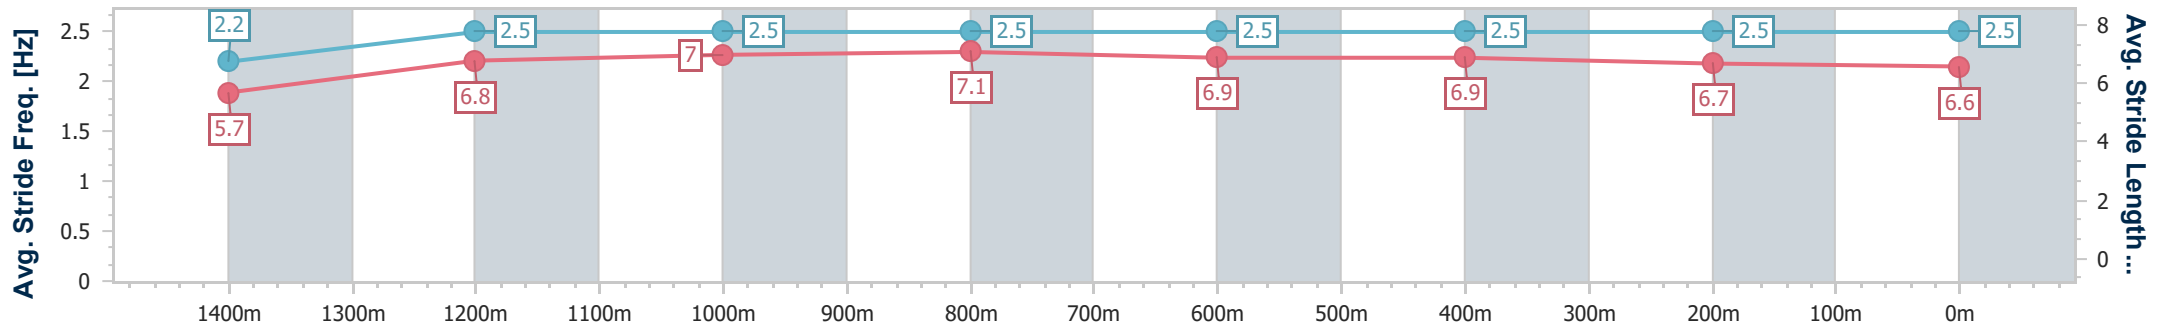

Horse/Jockey Name	Sly Corner
Final Rank	4
Fastest Section Time (Section)	0:11.08 (Overall)
Top Speed [km/h] (Section)	65.1 (1000m)
Race State	Finished

Aquis Park Gold Coast Poly QLD Professional
Race 6: MADSEN PROPERTY BENCHMARK 62 Handicap - 1540m

24 August 2024 - 15:55

Track Rating: Synthetic, Weather: Fine, Rail Position: True

Section	Overall	1400m	1200m	1000m	800m	600m	400m	200m
Section Times	1:32.52 [4] (0:11.08)	1:21.44 [9] (0:11.73)	1:09.71 [9] (0:11.50)	0:58.21 [9] (0:11.16)	0:47.05 [9] (0:11.47)	0:35.58 [9] (0:11.52)	0:24.06 [9] (0:11.90)	0:12.16 [9] (0:12.16)
Average Speed [km/h]	45.5	61.7	62.6	64.7	63.0	62.6	60.5	59.6
Top Speed [km/h]	61.1	62.7	64.0	65.1	63.9	64.3	61.3	61.4
Avg. Dist. to Rail [m]	5.9	0.7	0.9	0.3	1.1	0.6	0.5	0.3
Avg. Stride Freq. [Hz]	2.2	2.5	2.5	2.5	2.5	2.5	2.5	2.5
Avg. Stride Length [m]	5.7	6.8	7.0	7.1	6.9	6.9	6.7	6.6

- [ ] Ranking at each section and finish
- -.-.- No data available at this section
- NA No data available