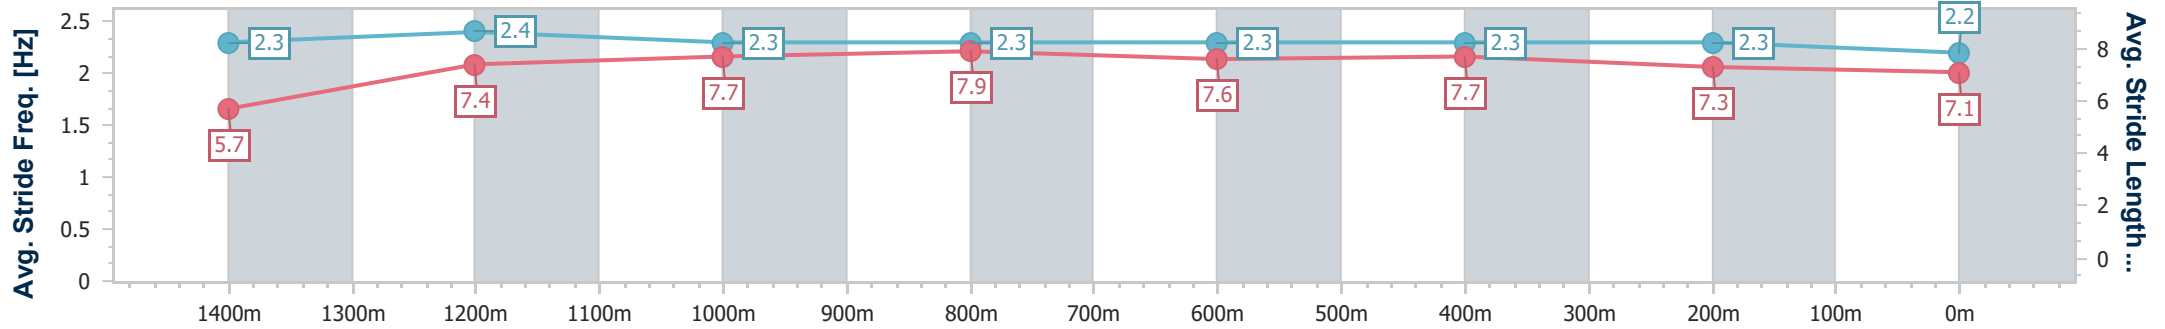

Horse/Jockey Name	Cordozar
Final Rank	5
Fastest Section Time (Section)	0:10.66 (Overall)
Top Speed [km/h] (Section)	65.5 (1400m)
Race State	Finished

Aquis Park Gold Coast Poly QLD Professional
Race 6: MADSEN PROPERTY BENCHMARK 62 Handicap - 1540m

24 August 2024 - 15:55

Track Rating: Synthetic, Weather: Fine, Rail Position: True

Section	Overall	1400m	1200m	1000m	800m	600m	400m	200m
Section Times	1:32.62 [5] (0:10.66)	1:21.96 [6] (0:11.59)	1:10.37 [6] (0:11.28)	0:59.09 [6] (0:11.28)	0:47.81 [6] (0:11.34)	0:36.47 [6] (0:11.52)	0:24.95 [5] (0:12.24)	0:12.71 [6] (0:12.71)
Average Speed [km/h]	47.3	63.6	63.8	64.1	63.8	62.7	59.0	57.0
Top Speed [km/h]	63.9	65.5	64.3	64.3	64.4	64.3	60.1	58.1
Avg. Dist. to Rail [m]	7.8	2.7	1.7	1.5	0.9	1.0	2.2	3.9
Avg. Stride Freq. [Hz]	2.3	2.4	2.3	2.3	2.3	2.3	2.3	2.2
Avg. Stride Length [m]	5.7	7.4	7.7	7.9	7.6	7.7	7.3	7.1

- [ ] Ranking at each section and finish
- -.-.- No data available at this section
- NA No data available