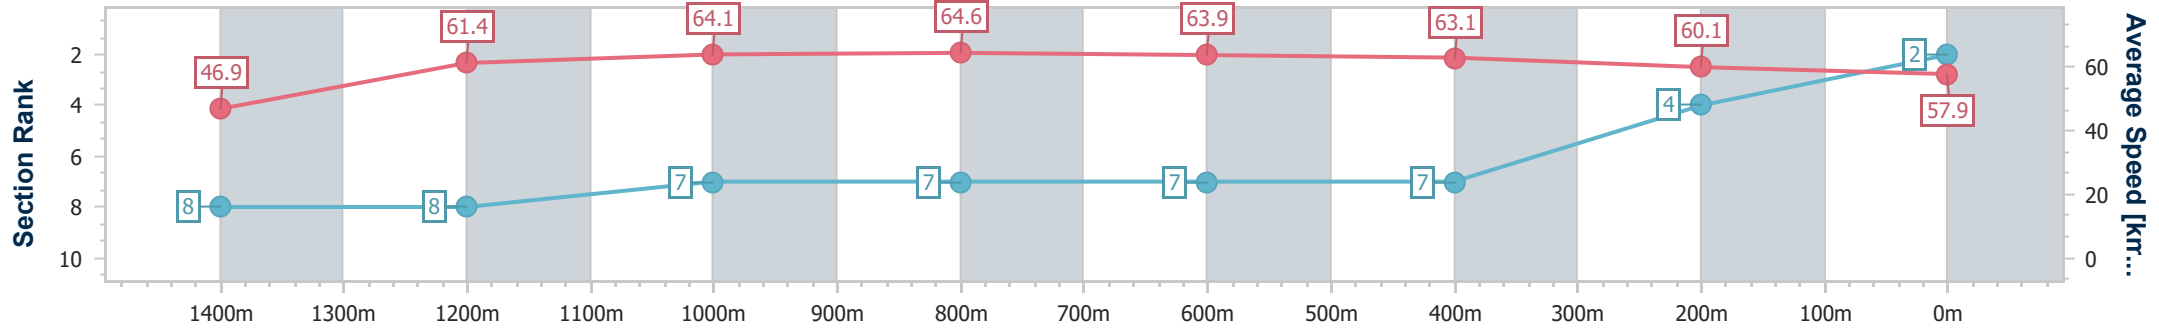

Horse/Jockey Name	Takunai
Final Rank	2
Fastest Section Time (Section)	0:10.75 (Overall)
Top Speed [km/h] (Section)	65.1 (1000m)
Race State	Finished

Aquis Park Gold Coast Poly QLD Professional
Race 6: MADSEN PROPERTY BENCHMARK 62 Handicap - 1540m

24 August 2024 - 15:55

Track Rating: Synthetic, Weather: Fine, Rail Position: True

Section	Overall	1400m	1200m	1000m	800m	600m	400m	200m
Section Times	1:32.32 [2] (0:10.75)	1:21.57 [8] (0:11.76)	1:09.81 [8] (0:11.25)	0:58.56 [7] (0:11.18)	0:47.38 [7] (0:11.36)	0:36.02 [7] (0:11.51)	0:24.51 [7] (0:12.05)	0:12.46 [4] (0:12.46)
Average Speed [km/h]	46.9	61.4	64.1	64.6	63.9	63.1	60.1	57.9
Top Speed [km/h]	61.8	62.1	65.1	65.1	64.7	64.8	61.0	59.5
Avg. Dist. to Rail [m]	3.6	0.7	1.1	1.0	1.8	1.9	3.5	6.0
Avg. Stride Freq. [Hz]	2.2	2.2	2.2	2.2	2.2	2.2	2.2	2.2
Avg. Stride Length [m]	6.0	7.6	8.0	8.1	7.9	7.8	7.5	7.3

- [ ] Ranking at each section and finish
- -.-.- No data available at this section
- NA No data available