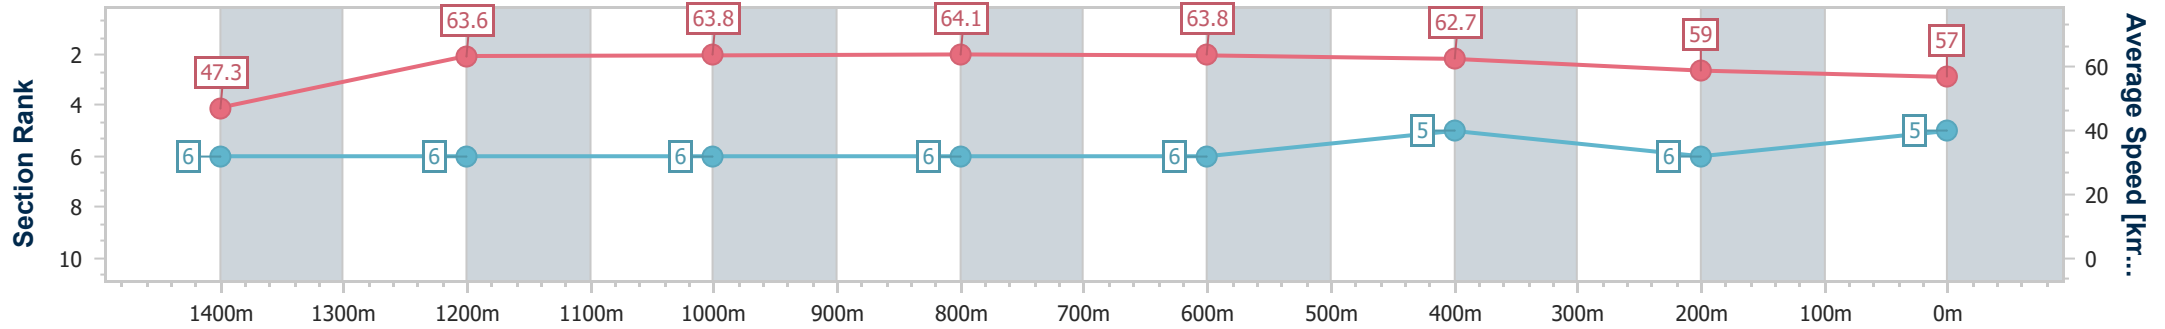

Horse/Jockey Name	Cordozar
Final Rank	5
Fastest Section Time (Section)	0:10.66 (Overall)
Top Speed [km/h] (Section)	65.5 (1400m)
Race State	Finished

Aquis Park Gold Coast Poly QLD Professional
Race 6: MADSEN PROPERTY BENCHMARK 62 Handicap - 1540m

24 August 2024 - 15:55

Track Rating: Synthetic, Weather: Fine, Rail Position: True

Section	Overall	1400m	1200m	1000m	800m	600m	400m	200m
Section Times	1:32.62 [5] (0:10.66)	1:21.96 [6] (0:11.59)	1:10.37 [6] (0:11.28)	0:59.09 [6] (0:11.28)	0:47.81 [6] (0:11.34)	0:36.47 [6] (0:11.52)	0:24.95 [5] (0:12.24)	0:12.71 [6] (0:12.71)
Average Speed [km/h]	47.3	63.6	63.8	64.1	63.8	62.7	59.0	57.0
Top Speed [km/h]	63.9	65.5	64.3	64.3	64.4	64.3	60.1	58.1
Avg. Dist. to Rail [m]	7.8	2.7	1.7	1.5	0.9	1.0	2.2	3.9
Avg. Stride Freq. [Hz]	2.3	2.4	2.3	2.3	2.3	2.3	2.3	2.2
Avg. Stride Length [m]	5.7	7.4	7.7	7.9	7.6	7.7	7.3	7.1

- [ ] Ranking at each section and finish
- -.-.- No data available at this section
- NA No data available