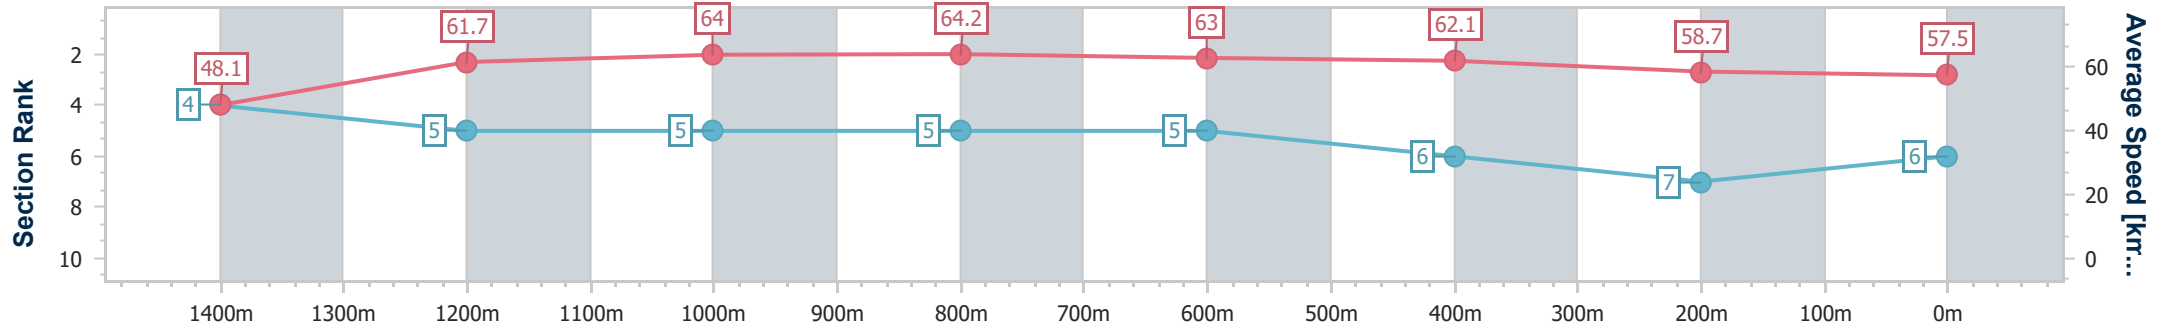

Horse/Jockey Name	Midnight Boom
Final Rank	6
Fastest Section Time (Section)	0:10.45 (Overall)
Top Speed [km/h] (Section)	64.8 (1000m)
Race State	Finished

Aquis Park Gold Coast Poly QLD Professional
Race 6: MADSEN PROPERTY BENCHMARK 62 Handicap - 1540m

24 August 2024 - 15:55

Track Rating: Synthetic, Weather: Fine, Rail Position: True

Section	Overall	1400m	1200m	1000m	800m	600m	400m	200m
Section Times	1:32.62 [6] (0:10.45)	1:22.17 [4] (0:11.72)	1:10.45 [5] (0:11.27)	0:59.18 [5] (0:11.23)	0:47.95 [5] (0:11.38)	0:36.57 [5] (0:11.69)	0:24.88 [6] (0:12.30)	0:12.58 [7] (0:12.58)
Average Speed [km/h]	48.1	61.7	64.0	64.2	63.0	62.1	58.7	57.5
Top Speed [km/h]	61.4	62.7	64.6	64.8	64.0	63.4	60.0	58.4
Avg. Dist. to Rail [m]	4.1	0.8	1.2	1.5	0.6	0.9	2.0	3.2
Avg. Stride Freq. [Hz]	2.2	2.3	2.3	2.3	2.3	2.3	2.3	2.3
Avg. Stride Length [m]	5.9	7.4	7.6	7.8	7.6	7.5	7.1	7.0

- [ ] Ranking at each section and finish
- -.-.- No data available at this section
- NA No data available