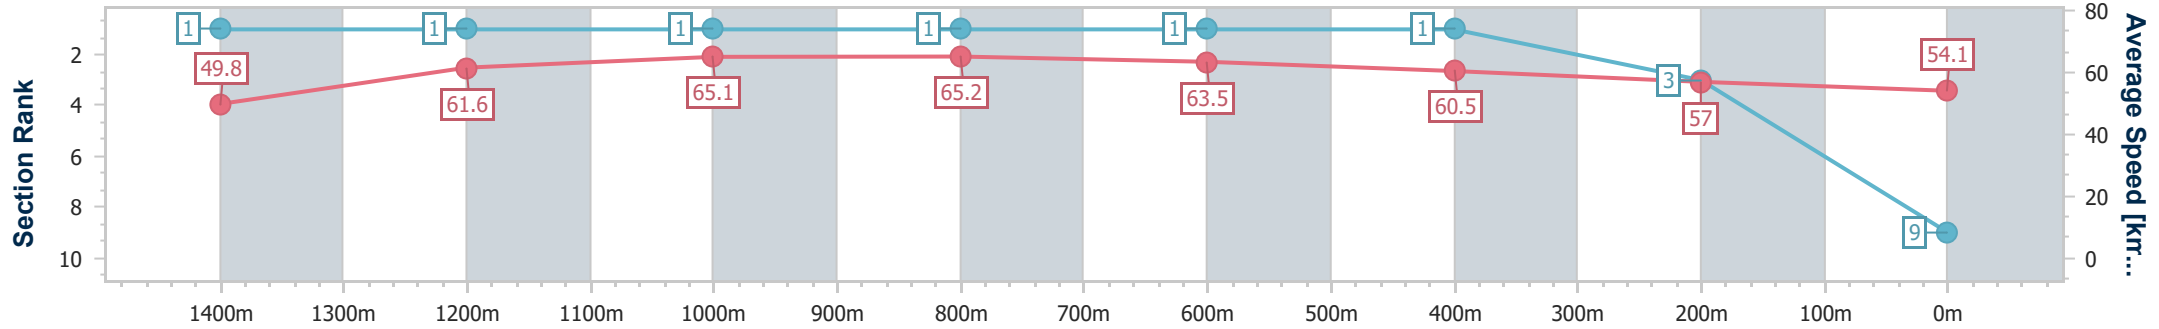

- [ ] Ranking at each section and finish
- .-.- No data available at this section
- NA No data available

Horse/Jockey Name	Biggie
Final Rank	9
Fastest Section Time (Section)	0:10.16 (Overall)
Top Speed [km/h] (Section)	66.7 (1000m)
Race State	Finished

Aquis Park Gold Coast Poly QLD Professional  
Race 6: MADSEN PROPERTY BENCHMARK 62 Handicap - 1540m

24 August 2024 - 15:55

Track Rating: Synthetic, Weather: Fine, Rail Position: True

Section	Overall	1400m	1200m	1000m	800m	600m	400m	200m
Section Times	1:33.11 [9] (0:10.16)	1:22.95 [1] (0:11.62)	1:11.33 [1] (0:11.06)	1:00.27 [1] (0:11.10)	0:49.17 [1] (0:11.29)	0:37.88 [1] (0:11.89)	0:25.99 [1] (0:12.64)	0:13.35 [3] (0:13.35)
Average Speed [km/h]	49.8	61.6	65.1	65.2	63.5	60.5	57.0	54.1
Top Speed [km/h]	62.5	63.8	66.2	66.7	65.2	62.8	58.3	55.6
Avg. Dist. to Rail [m]	5.2	0.7	2.0	2.0	0.7	0.4	0.7	1.0
Avg. Stride Freq. [Hz]	2.2	2.5	2.5	2.4	2.4	2.3	2.3	2.2
Avg. Stride Length [m]	6.2	6.8	7.3	7.4	7.3	7.2	6.9	6.7