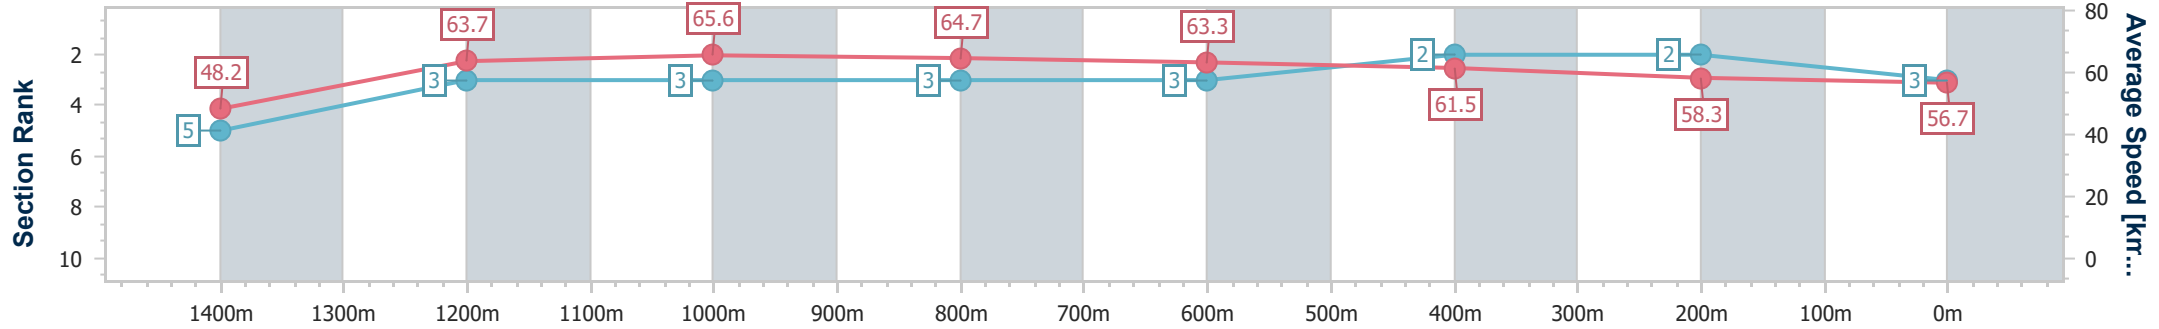

Horse/Jockey Name	Skater
Final Rank	3
Fastest Section Time (Section)	0:10.46 (Overall)
Top Speed [km/h] (Section)	67.1 (1200m)
Race State	Finished

Aquis Park Gold Coast Poly QLD Professional
Race 6: MADSEN PROPERTY BENCHMARK 62 Handicap - 1540m

24 August 2024 - 15:55

Track Rating: Synthetic, Weather: Fine, Rail Position: True

Section	Overall	1400m	1200m	1000m	800m	600m	400m	200m
Section Times	1:32.39 [3] (0:10.46)	1:21.93 [5] (0:11.46)	1:10.47 [3] (0:10.99)	0:59.48 [3] (0:11.21)	0:48.27 [3] (0:11.36)	0:36.91 [3] (0:11.78)	0:25.13 [2] (0:12.41)	0:12.72 [2] (0:12.72)
Average Speed [km/h]	48.2	63.7	65.6	64.7	63.3	61.5	58.3	56.7
Top Speed [km/h]	62.7	64.6	67.1	65.5	64.5	64.5	59.0	59.1
Avg. Dist. to Rail [m]	5.0	2.2	3.0	2.2	0.5	0.9	2.6	4.5
Avg. Stride Freq. [Hz]	2.2	2.4	2.3	2.3	2.3	2.2	2.2	2.2
Avg. Stride Length [m]	6.0	7.5	7.8	7.9	7.6	7.6	7.2	7.1

- [ ] Ranking at each section and finish
- -.-.- No data available at this section
- NA No data available