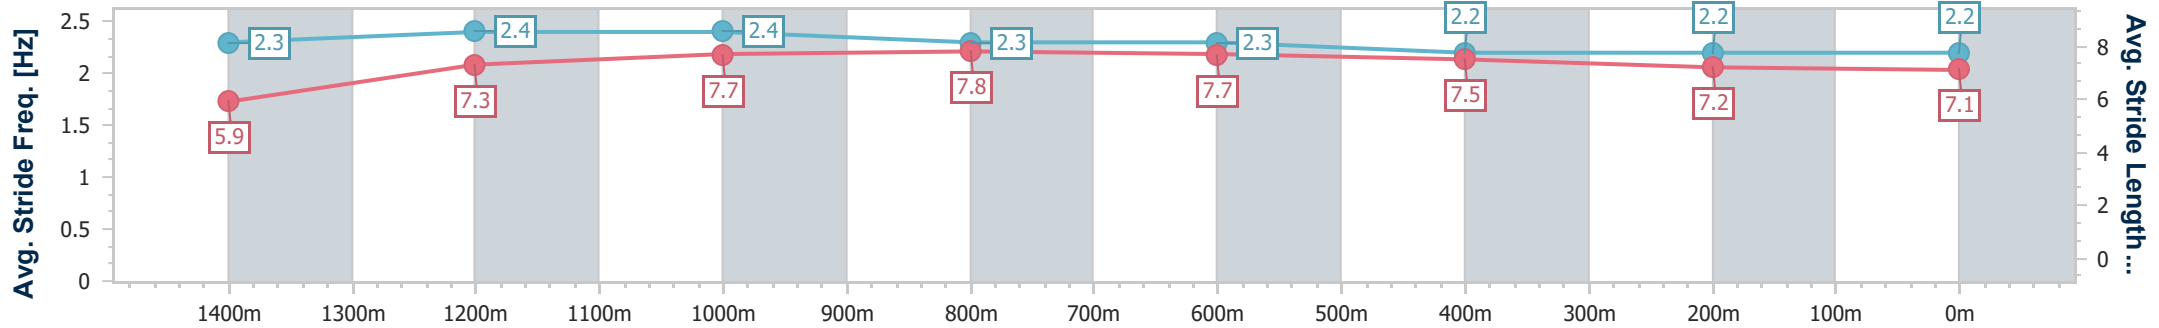

- [ ] Ranking at each section and finish
- .-.- No data available at this section
- NA No data available

Horse/Jockey Name	Friend In Need
Final Rank	8
Fastest Section Time (Section)	0:10.17 (Overall)
Top Speed [km/h] (Section)	66.2 (1200m)
Race State	Finished

Aquis Park Gold Coast Poly QLD Professional  
Race 6: MADSEN PROPERTY BENCHMARK 62 Handicap - 1540m

24 August 2024 - 15:55

Track Rating: Synthetic, Weather: Fine, Rail Position: True

Section	Overall	1400m	1200m	1000m	800m	600m	400m	200m
Section Times	1:32.94 [8] (0:10.17)	1:22.77 [2] (0:11.62)	1:11.15 [2] (0:11.09)	1:00.06 [2] (0:11.09)	0:48.97 [2] (0:11.49)	0:37.48 [2] (0:11.92)	0:25.56 [4] (0:12.53)	0:13.03 [5] (0:13.03)
Average Speed [km/h]	49.6	62.7	64.9	64.9	63.0	60.6	57.3	55.7
Top Speed [km/h]	63.9	63.8	66.2	65.8	64.1	62.1	58.7	56.4
Avg. Dist. to Rail [m]	8.0	1.1	1.5	1.4	0.8	0.4	0.4	1.8
Avg. Stride Freq. [Hz]	2.3	2.4	2.4	2.3	2.3	2.2	2.2	2.2
Avg. Stride Length [m]	5.9	7.3	7.7	7.8	7.7	7.5	7.2	7.1