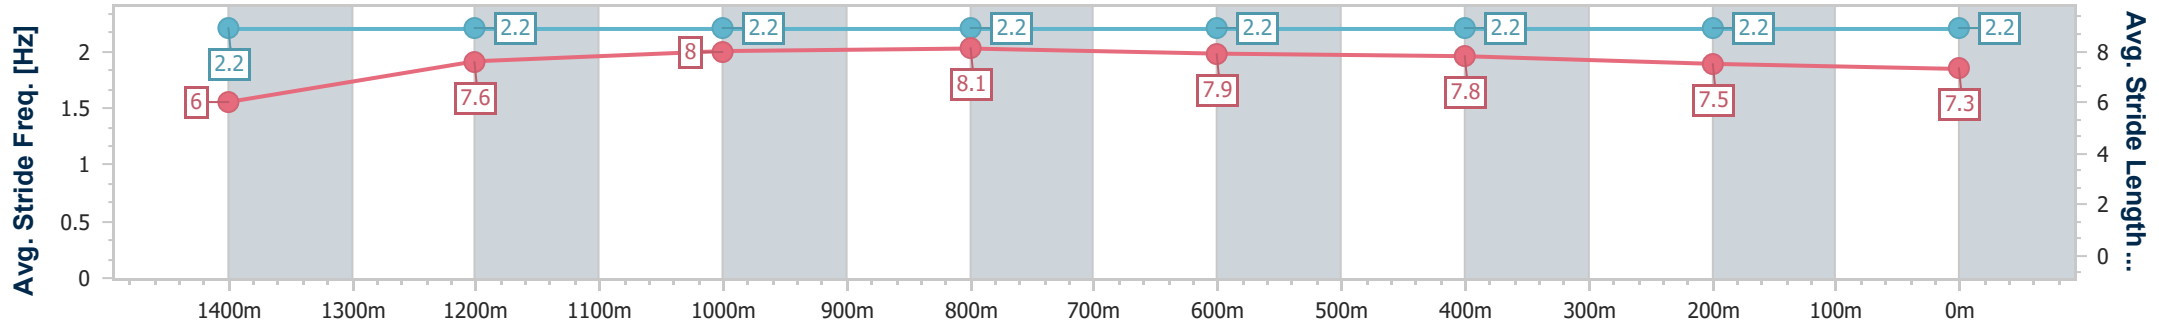

Horse/Jockey Name	Takunai
Final Rank	2
Fastest Section Time (Section)	0:10.75 (Overall)
Top Speed [km/h] (Section)	65.1 (1000m)
Race State	Finished

Aquis Park Gold Coast Poly QLD Professional
Race 6: MADSEN PROPERTY BENCHMARK 62 Handicap - 1540m

24 August 2024 - 15:55

Track Rating: Synthetic, Weather: Fine, Rail Position: True

Section	Overall	1400m	1200m	1000m	800m	600m	400m	200m
Section Times	1:32.32 [2] (0:10.75)	1:21.57 [8] (0:11.76)	1:09.81 [8] (0:11.25)	0:58.56 [7] (0:11.18)	0:47.38 [7] (0:11.36)	0:36.02 [7] (0:11.51)	0:24.51 [7] (0:12.05)	0:12.46 [4] (0:12.46)
Average Speed [km/h]	46.9	61.4	64.1	64.6	63.9	63.1	60.1	57.9
Top Speed [km/h]	61.8	62.1	65.1	65.1	64.7	64.8	61.0	59.5
Avg. Dist. to Rail [m]	3.6	0.7	1.1	1.0	1.8	1.9	3.5	6.0
Avg. Stride Freq. [Hz]	2.2	2.2	2.2	2.2	2.2	2.2	2.2	2.2
Avg. Stride Length [m]	6.0	7.6	8.0	8.1	7.9	7.8	7.5	7.3

- [ ] Ranking at each section and finish
- -.-.- No data available at this section
- NA No data available