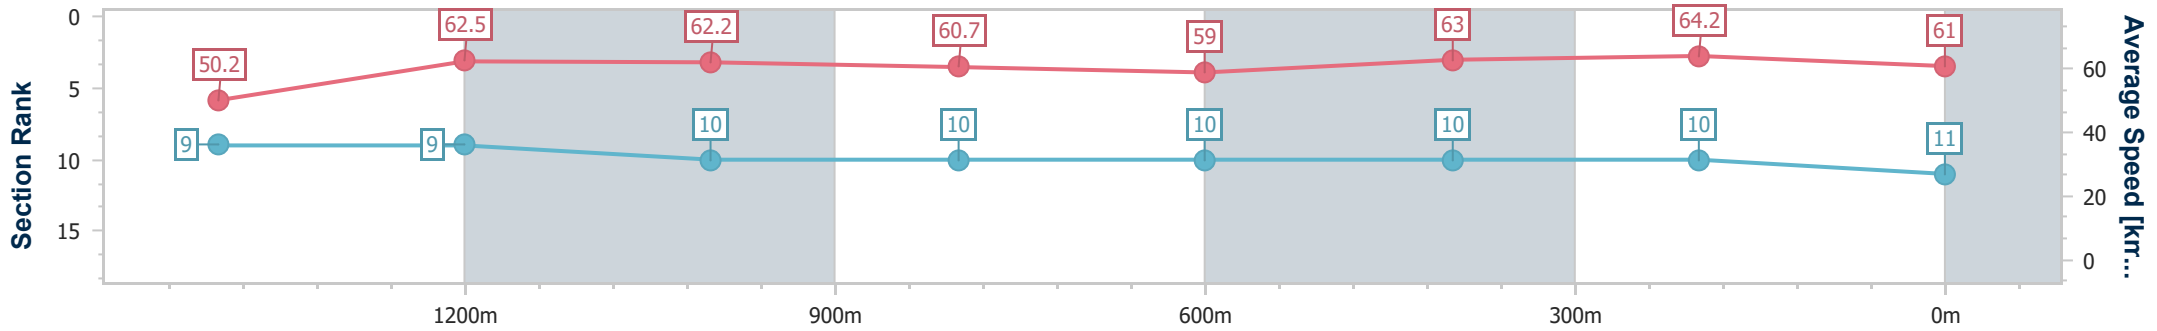

Horse/Jockey Name	Youth Spirit
Final Rank	11
Fastest Section Time (Section)	0:11.30 (400m)
Top Speed [km/h] (Section)	65.4 (600m)
Race State	Finished

Doomben QLD Professional
Race 9: LADBROKES EASY FORM OPEN Handicap - 1615m
24 August 2024 - 16:38
Track Rating: Good 4, Weather: Fine, Rail Position: +3m Entire

BRISBANE
RACING CLUB

Section	Overall	1400m	1200m	1000m	800m	600m	400m	200m
Section Times	1:37.40 [11] (0:15.38)	1:22.02 [9] (0:11.52)	1:10.50 [9] (0:11.55)	0:58.95 [10] (0:11.89)	0:47.06 [10] (0:12.26)	0:34.80 [10] (0:11.56)	0:23.24 [10] (0:11.30)	0:11.94 [10] (0:11.94)
Average Speed [km/h]	50.2	62.5	62.2	60.7	59.0	63.0	64.2	61.0
Top Speed [km/h]	61.2	63.9	62.8	62.7	62.6	65.4	65.3	63.2
Avg. Dist. to Rail [m]	0.7	0.6	0.7	0.3	0.9	1.9	5.0	7.7
Avg. Stride Freq. [Hz]	2.3	2.4	2.3	2.3	2.3	2.4	2.4	2.4
Avg. Stride Length [m]	6.0	7.3	7.5	7.4	7.2	7.2	7.4	7.0

- [ ] Ranking at each section and finish
- -.-.- No data available at this section
- NA No data available