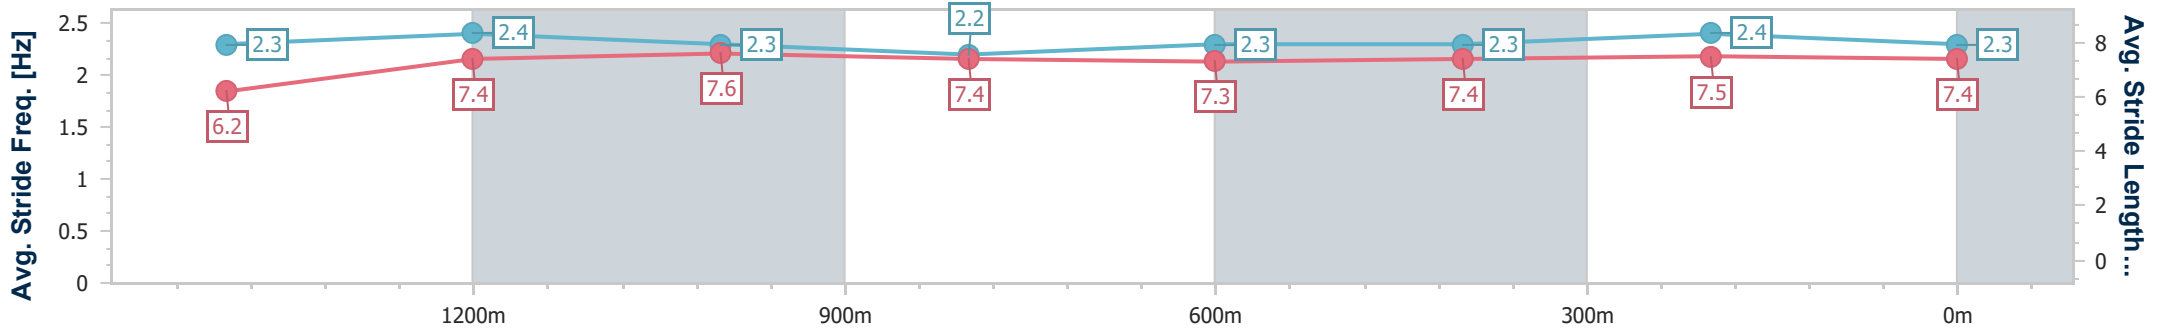

Doomben QLD Professional
Race 9: LADBROKES EASY FORM OPEN Handicap - 1615m
 24 August 2024 - 16:38
 Track Rating: Good 4, Weather: Fine, Rail Position: +3m Entire

BRISBANE
 RACING CLUB

Section	Overall	1400m	1200m	1000m	800m	600m	400m	200m
Section Times	1:36.62 [1] (0:14.67)	1:21.95 [4] (0:11.22)	1:10.73 [3] (0:11.50)	0:59.23 [3] (0:12.13)	0:47.10 [3] (0:12.20)	0:34.90 [3] (0:11.76)	0:23.14 [3] (0:11.18)	0:11.96 [2] (0:11.96)
Average Speed [km/h]	52.9	63.7	62.8	59.4	59.4	61.6	64.6	60.8
Top Speed [km/h]	64.9	65.1	64.0	60.7	61.2	63.5	66.0	63.5
Avg. Dist. to Rail [m]	2.0	0.5	0.4	0.2	1.6	1.8	1.2	2.8
Avg. Stride Freq. [Hz]	2.3	2.4	2.3	2.2	2.3	2.3	2.4	2.3
Avg. Stride Length [m]	6.2	7.4	7.6	7.4	7.3	7.4	7.5	7.4