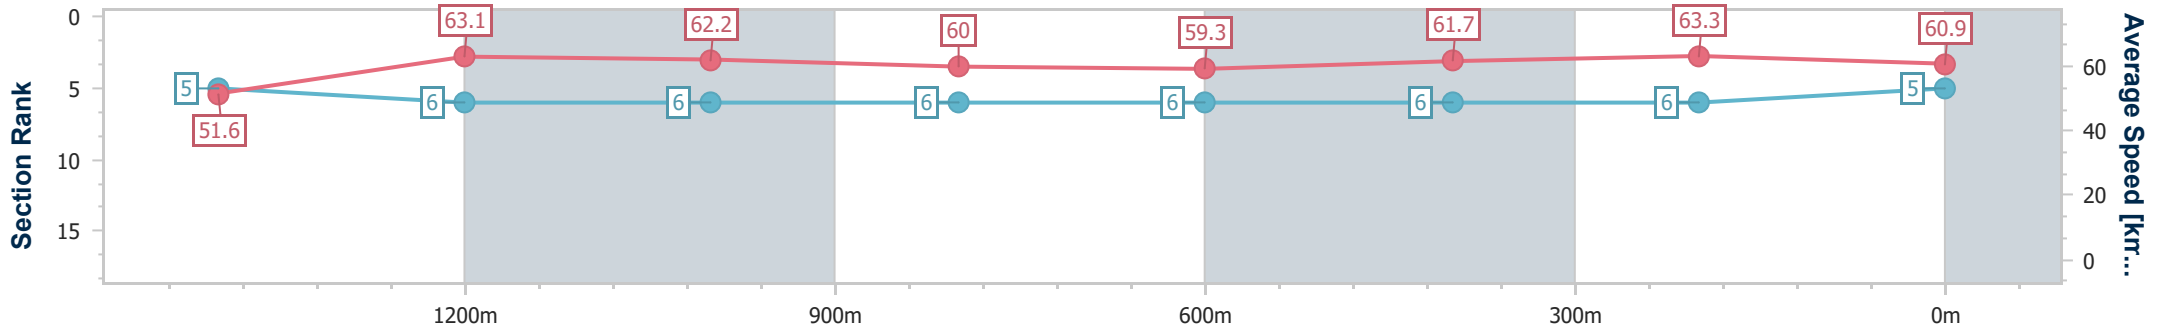

Horse/Jockey Name	Arts Object
Final Rank	5
Fastest Section Time (Section)	0:11.30 (1400m)
Top Speed [km/h] (Section)	64.3 (400m)
Race State	Finished

Doomben QLD Professional
Race 9: LADBROKES EASY FORM OPEN Handicap - 1615m
24 August 2024 - 16:38
Track Rating: Good 4, Weather: Fine, Rail Position: +3m Entire

BRISBANE
RACING CLUB

Section	Overall	1400m	1200m	1000m	800m	600m	400m	200m
Section Times	1:37.04 [5] (0:14.96)	1:22.08 [5] (0:11.30)	1:10.78 [6] (0:11.62)	0:59.16 [6] (0:12.00)	0:47.16 [6] (0:12.16)	0:35.00 [6] (0:11.68)	0:23.32 [6] (0:11.39)	0:11.93 [6] (0:11.93)
Average Speed [km/h]	51.6	63.1	62.2	60.0	59.3	61.7	63.3	60.9
Top Speed [km/h]	64.0	64.0	62.7	61.8	60.8	63.2	64.3	63.3
Avg. Dist. to Rail [m]	2.4	1.4	0.4	0.5	0.6	0.7	1.4	3.5
Avg. Stride Freq. [Hz]	2.2	2.2	2.2	2.1	2.2	2.2	2.3	2.3
Avg. Stride Length [m]	6.3	8.0	8.0	7.8	7.6	7.8	7.7	7.4

- [ ] Ranking at each section and finish
- -.-.- No data available at this section
- NA No data available