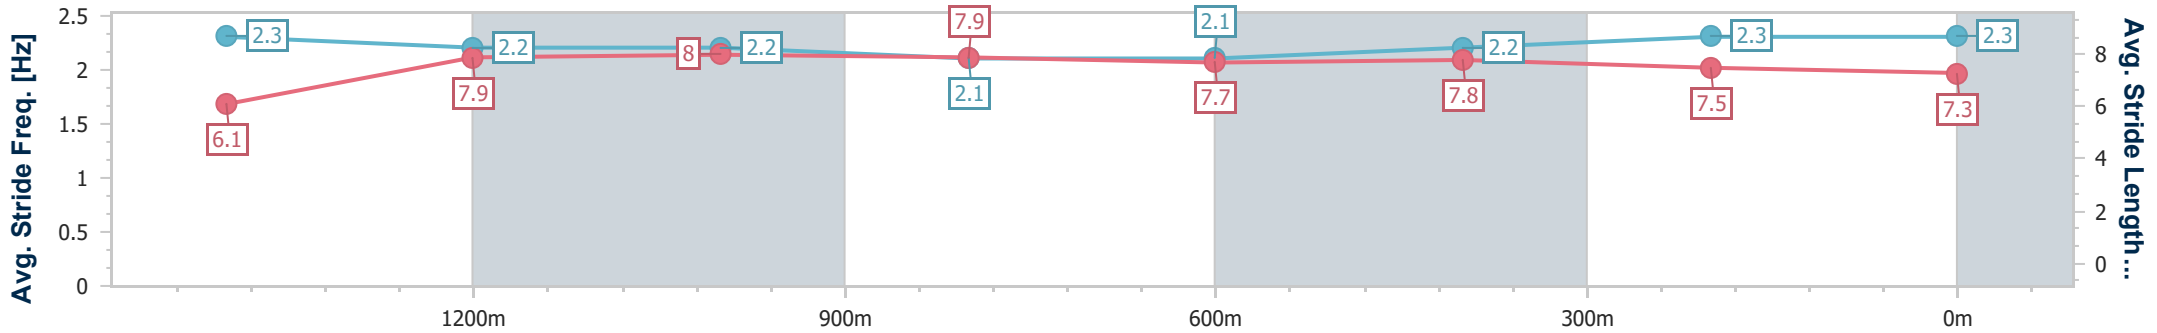

Horse/Jockey Name	Hot Spring Gold
Final Rank	10
Fastest Section Time (Section)	0:11.26 (1400m)
Top Speed [km/h] (Section)	65.6 (Overall)
Race State	Finished

Doomben QLD Professional
Race 9: LADBROKES EASY FORM OPEN Handicap - 1615m
24 August 2024 - 16:38
Track Rating: Good 4, Weather: Fine, Rail Position: +3m Entire

BRISBANE
RACING CLUB

Section	Overall	1400m	1200m	1000m	800m	600m	400m	200m
Section Times	1:37.39 [10] (0:15.23)	1:22.16 [8] (0:11.26)	1:10.90 [8] (0:11.60)	0:59.30 [8] (0:12.05)	0:47.25 [8] (0:12.14)	0:35.11 [8] (0:11.67)	0:23.44 [9] (0:11.37)	0:12.07 [8] (0:12.07)
Average Speed [km/h]	50.8	63.2	61.9	59.9	59.2	61.8	63.0	60.2
Top Speed [km/h]	65.6	65.1	62.9	62.1	62.6	62.5	64.3	62.3
Avg. Dist. to Rail [m]	2.3	1.8	0.8	0.3	0.4	0.4	1.1	0.6
Avg. Stride Freq. [Hz]	2.3	2.2	2.2	2.1	2.1	2.2	2.3	2.3
Avg. Stride Length [m]	6.1	7.9	8.0	7.9	7.7	7.8	7.5	7.3

- [ ] Ranking at each section and finish
- -.-.- No data available at this section
- NA No data available