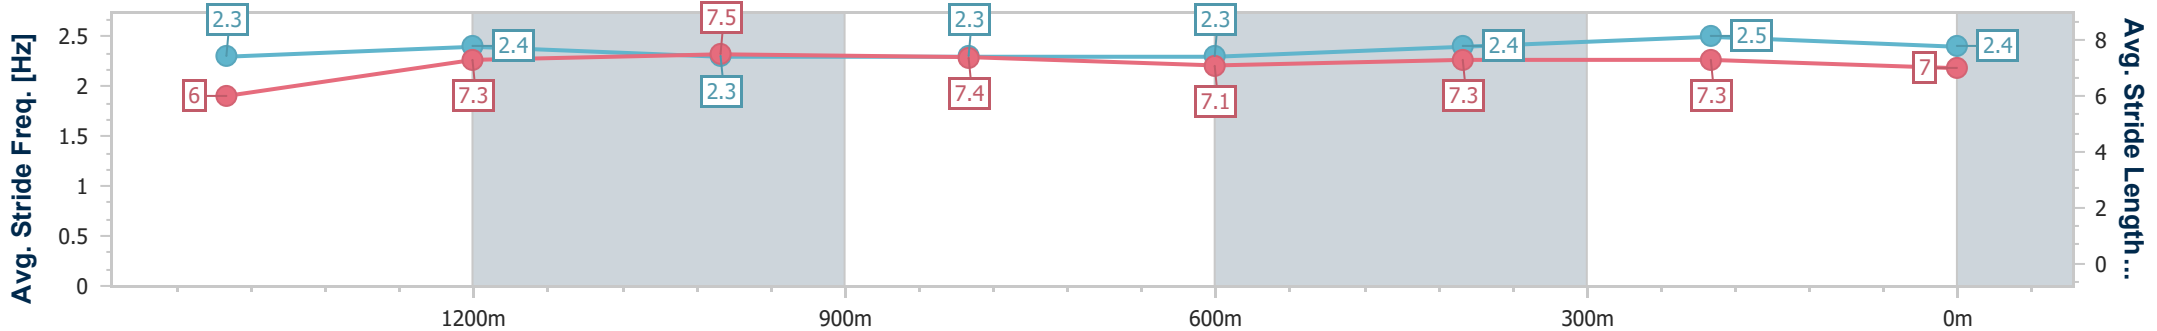

Horse/Jockey Name	Nikau Spur
Final Rank	4
Fastest Section Time (Section)	0:11.15 (400m)
Top Speed [km/h] (Section)	66.4 (400m)
Race State	Finished

Doomben QLD Professional
Race 9: LADBROKES EASY FORM OPEN Handicap - 1615m
24 August 2024 - 16:38
Track Rating: Good 4, Weather: Fine, Rail Position: +3m Entire

BRISBANE
RACING CLUB

Section	Overall	1400m	1200m	1000m	800m	600m	400m	200m
Section Times	1:37.02 [4] (0:15.43)	1:21.59 [10] (0:11.54)	1:10.05 [10] (0:11.46)	0:58.59 [9] (0:11.75)	0:46.84 [9] (0:12.15)	0:34.69 [9] (0:11.58)	0:23.11 [7] (0:11.15)	0:11.96 [5] (0:11.96)
Average Speed [km/h]	50.1	62.5	63.0	61.3	59.5	63.1	64.6	60.8
Top Speed [km/h]	61.7	64.0	63.5	63.7	63.6	63.9	66.4	63.9
Avg. Dist. to Rail [m]	1.7	0.3	0.8	0.9	0.9	2.4	2.0	4.5
Avg. Stride Freq. [Hz]	2.3	2.4	2.3	2.3	2.3	2.4	2.5	2.4
Avg. Stride Length [m]	6.0	7.3	7.5	7.4	7.1	7.3	7.3	7.0

- [ ] Ranking at each section and finish
- -.-.- No data available at this section
- NA No data available