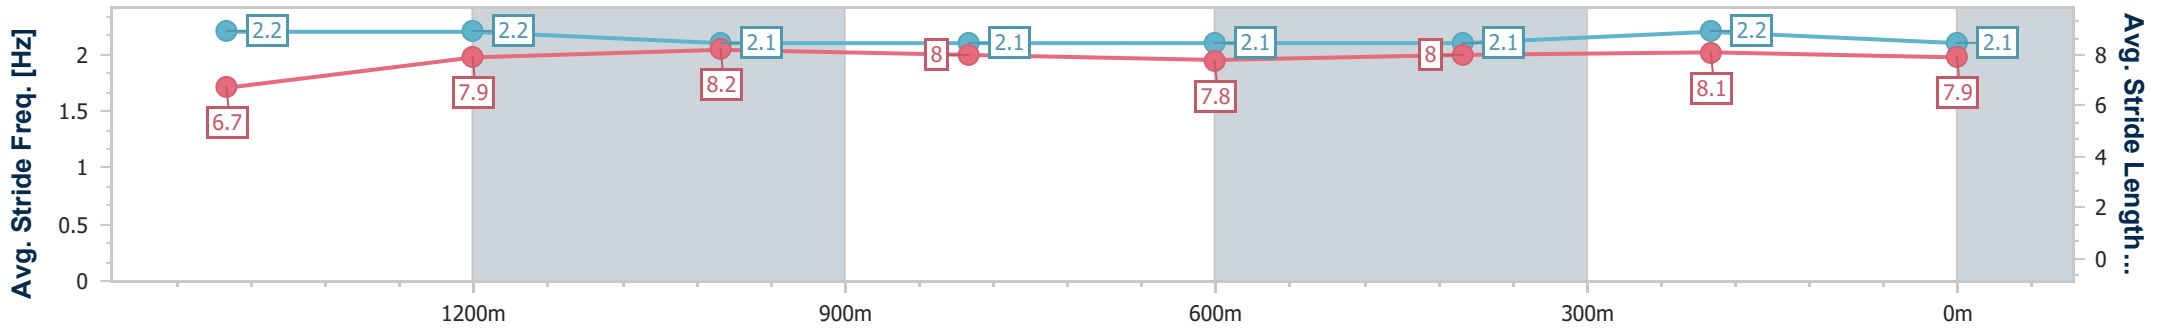

Horse/Jockey Name	This'llbetheone
Final Rank	3
Fastest Section Time (Section)	0:11.46 (1400m)
Top Speed [km/h] (Section)	63.8 (Overall)
Race State	Finished

Doomben QLD Professional
Race 9: LADBROKES EASY FORM OPEN Handicap - 1615m
24 August 2024 - 16:38
Track Rating: Good 4, Weather: Fine, Rail Position: +3m Entire

BRISBANE
RACING CLUB

Section	Overall	1400m	1200m	1000m	800m	600m	400m	200m
Section Times	1:36.86 [3] (0:14.59)	1:22.27 [3] (0:11.46)	1:10.81 [4] (0:11.54)	0:59.27 [4] (0:12.12)	0:47.15 [4] (0:12.19)	0:34.96 [4] (0:11.62)	0:23.34 [4] (0:11.47)	0:11.87 [4] (0:11.87)
Average Speed [km/h]	52.9	62.7	62.4	59.5	59.0	61.6	62.6	61.4
Top Speed [km/h]	63.8	63.8	63.8	61.5	61.0	62.6	63.4	63.1
Avg. Dist. to Rail [m]	0.7	0.5	0.6	0.2	0.1	1.0	1.2	2.9
Avg. Stride Freq. [Hz]	2.2	2.2	2.1	2.1	2.1	2.1	2.2	2.1
Avg. Stride Length [m]	6.7	7.9	8.2	8.0	7.8	8.0	8.1	7.9

- [ ] Ranking at each section and finish
- -.-.- No data available at this section
- NA No data available