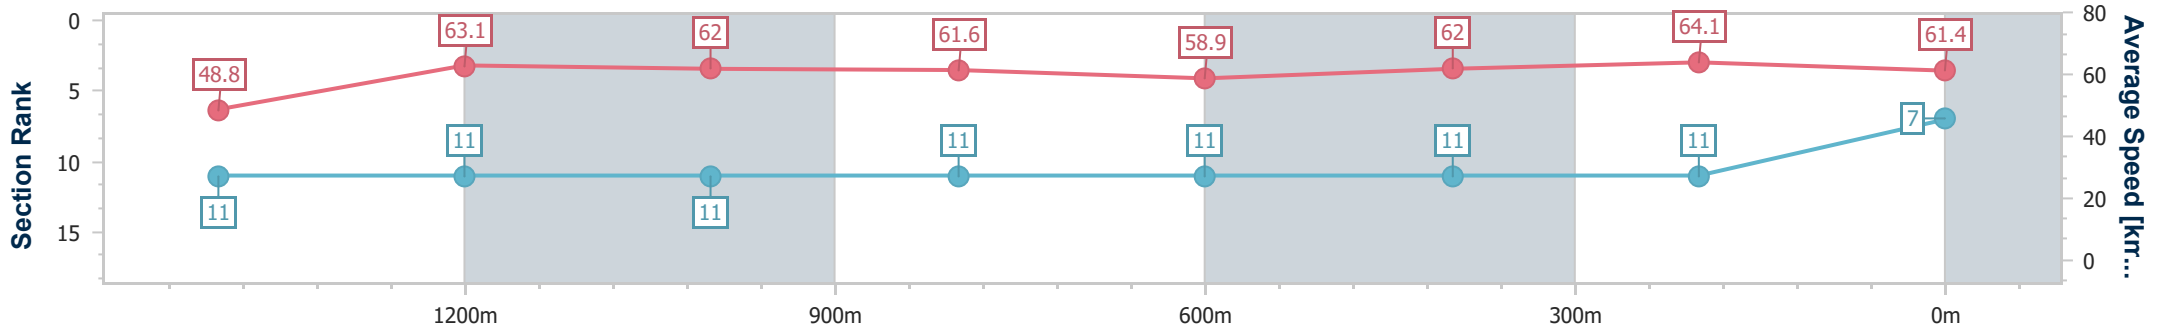

Horse/Jockey Name	Sneak Preview
Final Rank	7
Fastest Section Time (Section)	0:11.22 (400m)
Top Speed [km/h] (Section)	66.2 (400m)
Race State	Finished

Doomben QLD Professional
Race 9: LADBROKES EASY FORM OPEN Handicap - 1615m
24 August 2024 - 16:38
Track Rating: Good 4, Weather: Fine, Rail Position: +3m Entire

BRISBANE
RACING CLUB

Section	Overall	1400m	1200m	1000m	800m	600m	400m	200m
Section Times	1:37.31 [7] (0:15.87)	1:21.44 [11] (0:11.29)	1:10.15 [11] (0:11.61)	0:58.54 [11] (0:11.72)	0:46.82 [11] (0:12.26)	0:34.56 [11] (0:11.52)	0:23.04 [11] (0:11.22)	0:11.82 [11] (0:11.82)
Average Speed [km/h]	48.8	63.1	62.0	61.6	58.9	62.0	64.1	61.4
Top Speed [km/h]	61.4	64.9	63.0	62.9	62.7	64.2	66.2	63.2
Avg. Dist. to Rail [m]	4.7	1.6	0.7	0.4	0.6	0.8	1.2	0.9
Avg. Stride Freq. [Hz]	2.2	2.4	2.3	2.3	2.3	2.4	2.4	2.3
Avg. Stride Length [m]	6.1	7.5	7.4	7.4	7.1	7.3	7.4	7.3

- [ ] Ranking at each section and finish
- -.-.- No data available at this section
- NA No data available