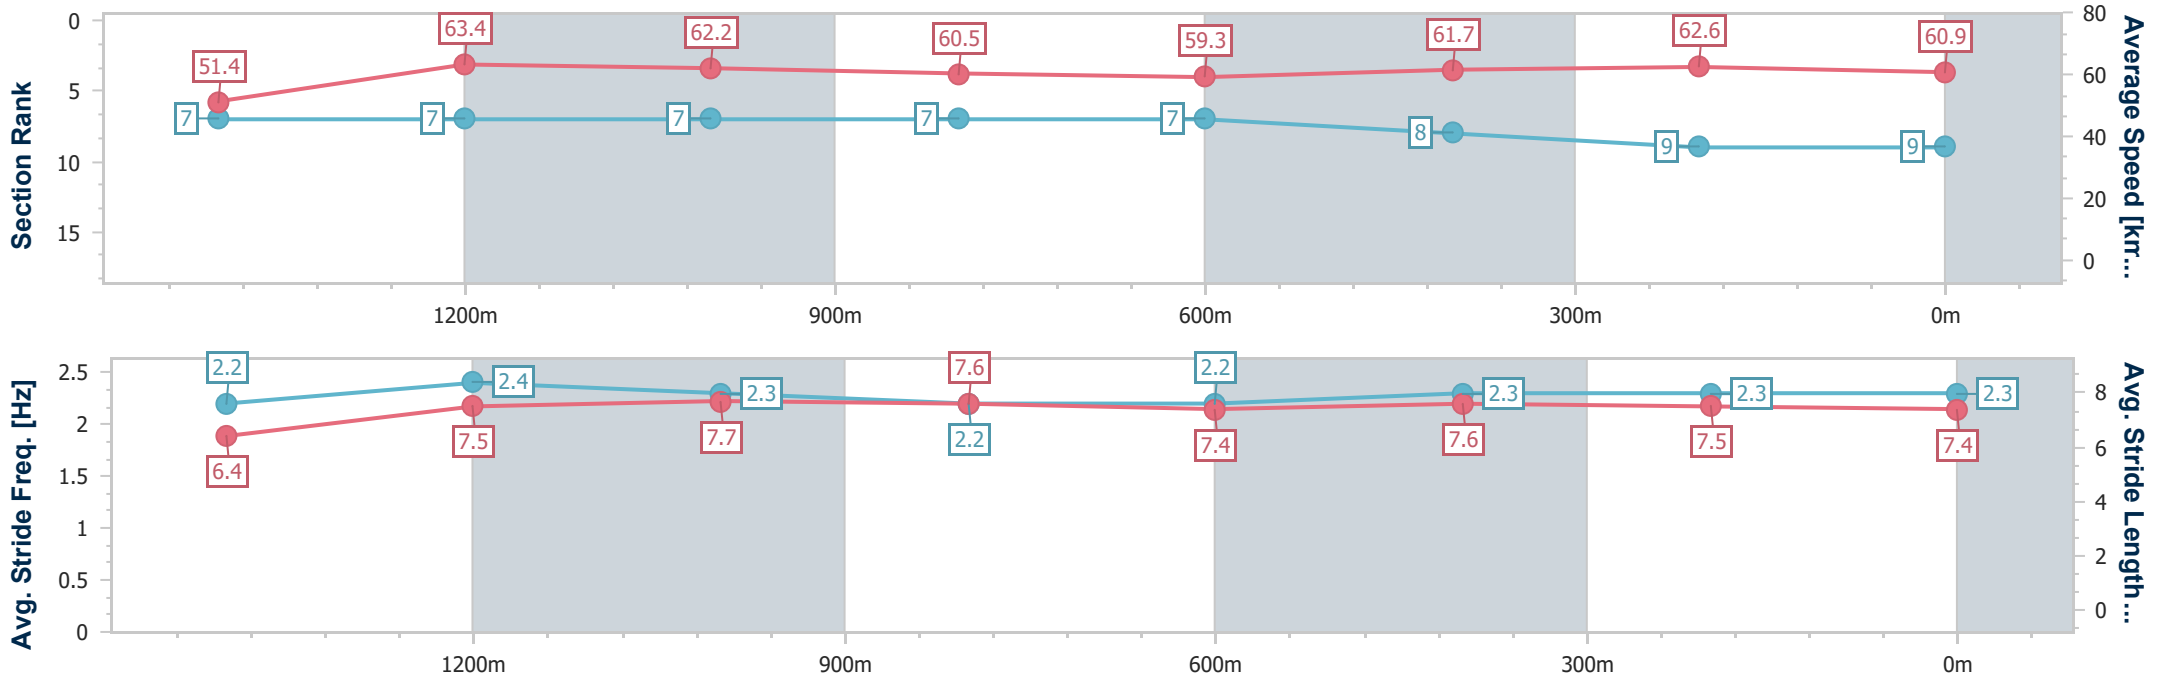

- [] Ranking at each section and finish
- .-.-.- No data available at this section
- NA No data available

Horse/Jockey Name	Eaglemont
Final Rank	9
Fastest Section Time (Section)	0:11.37 (1400m)
Top Speed [km/h] (Section)	65.7 (1400m)
Race State	Finished

Doomben QLD Professional
Race 9: LADBROKES EASY FORM OPEN Handicap - 1615m
 24 August 2024 - 16:38
 Track Rating: Good 4, Weather: Fine, Rail Position: +3m Entire

BRISBANE
RACING CLUB

Section	Overall	1400m	1200m	1000m	800m	600m	400m	200m
Section Times	1:37.34 [9] (0:15.12)	1:22.22 [7] (0:11.37)	1:10.85 [7] (0:11.58)	0:59.27 [7] (0:11.94)	0:47.33 [7] (0:12.23)	0:35.10 [7] (0:11.67)	0:23.43 [8] (0:11.46)	0:11.97 [9] (0:11.97)
Average Speed [km/h]	51.4	63.4	62.2	60.5	59.3	61.7	62.6	60.9
Top Speed [km/h]	63.8	65.7	63.1	62.9	61.3	62.8	63.4	62.3
Avg. Dist. to Rail [m]	4.3	0.3	1.0	0.8	1.4	0.9	1.5	4.4
Avg. Stride Freq. [Hz]	2.2	2.4	2.3	2.2	2.2	2.3	2.3	2.3
Avg. Stride Length [m]	6.4	7.5	7.7	7.6	7.4	7.6	7.5	7.4