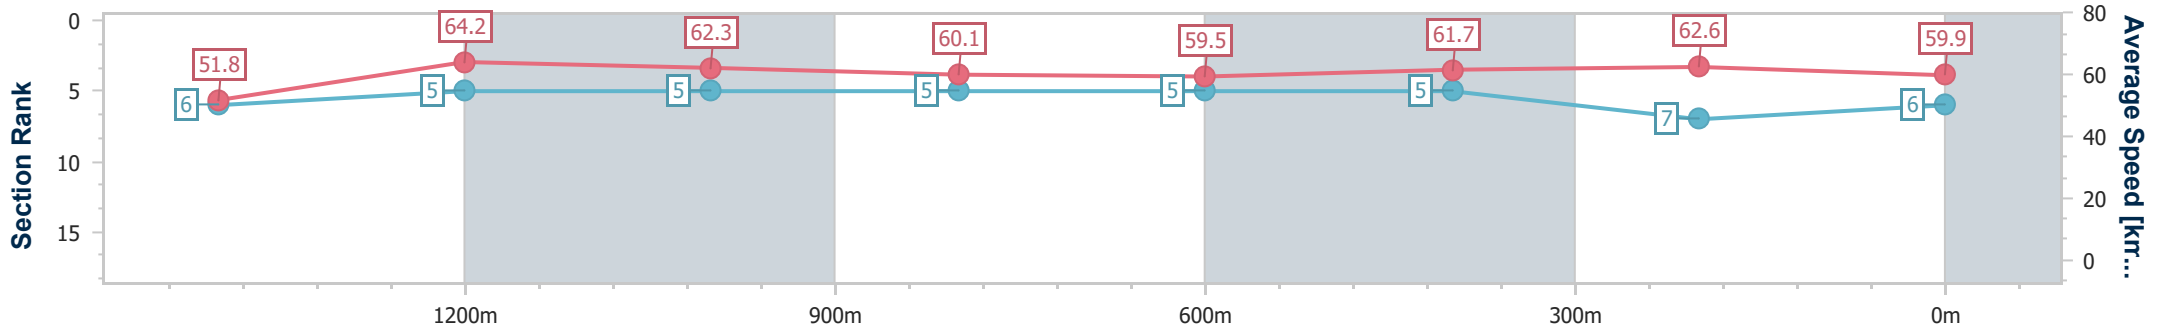

Horse/Jockey Name	Red Wave
Final Rank	6
Fastest Section Time (Section)	0:11.22 (1400m)
Top Speed [km/h] (Section)	65.7 (1400m)
Race State	Finished

Doomben QLD Professional
Race 9: LADBROKES EASY FORM OPEN Handicap - 1615m
24 August 2024 - 16:38
Track Rating: Good 4, Weather: Fine, Rail Position: +3m Entire

BRISBANE
RACING CLUB

Section	Overall	1400m	1200m	1000m	800m	600m	400m	200m
Section Times	1:37.30 [6] (0:14.97)	1:22.33 [6] (0:11.22)	1:11.11 [5] (0:11.58)	0:59.53 [5] (0:12.01)	0:47.52 [5] (0:12.16)	0:35.36 [5] (0:11.70)	0:23.66 [5] (0:11.51)	0:12.15 [7] (0:12.15)
Average Speed [km/h]	51.8	64.2	62.3	60.1	59.5	61.7	62.6	59.9
Top Speed [km/h]	65.6	65.7	64.0	61.8	61.8	62.6	64.2	62.6
Avg. Dist. to Rail [m]	5.2	0.3	1.3	1.2	0.7	0.9	2.5	4.4
Avg. Stride Freq. [Hz]	2.2	2.3	2.2	2.2	2.2	2.2	2.3	2.2
Avg. Stride Length [m]	6.5	7.8	7.8	7.7	7.6	7.7	7.7	7.5

- [ ] Ranking at each section and finish
- -.-.-.- No data available at this section
- NA No data available