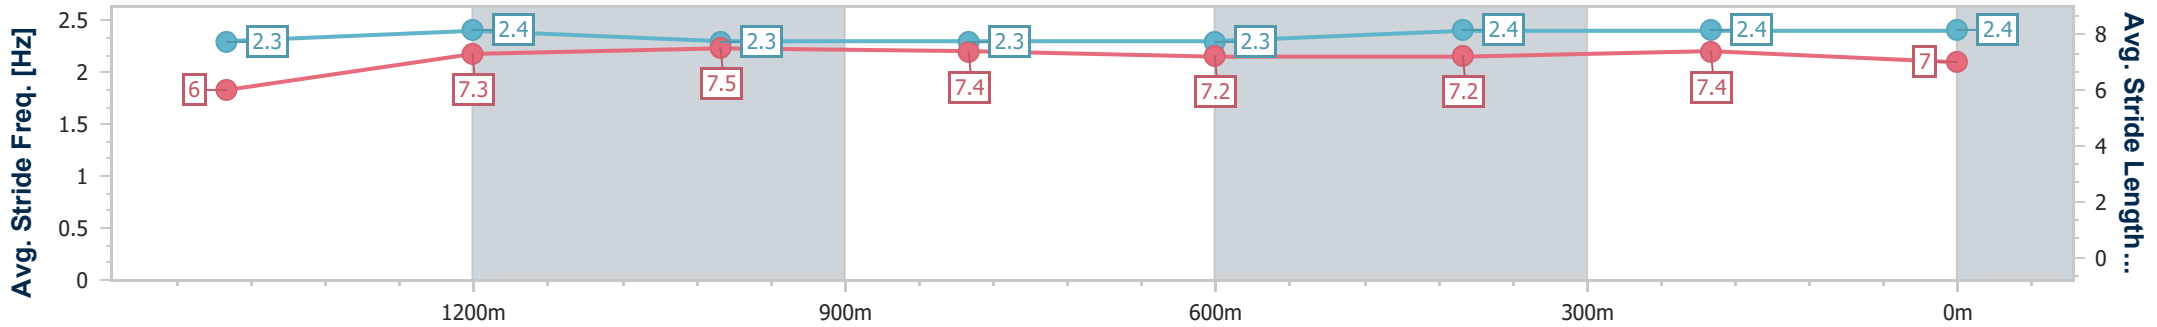

Horse/Jockey Name	Youth Spirit
Final Rank	11
Fastest Section Time (Section)	0:11.30 (400m)
Top Speed [km/h] (Section)	65.4 (600m)
Race State	Finished

Doomben QLD Professional
Race 9: LADBROKES EASY FORM OPEN Handicap - 1615m
24 August 2024 - 16:38
Track Rating: Good 4, Weather: Fine, Rail Position: +3m Entire

BRISBANE
RACING CLUB

Section	Overall	1400m	1200m	1000m	800m	600m	400m	200m
Section Times	1:37.40 [11] (0:15.38)	1:22.02 [9] (0:11.52)	1:10.50 [9] (0:11.55)	0:58.95 [10] (0:11.89)	0:47.06 [10] (0:12.26)	0:34.80 [10] (0:11.56)	0:23.24 [10] (0:11.30)	0:11.94 [10] (0:11.94)
Average Speed [km/h]	50.2	62.5	62.2	60.7	59.0	63.0	64.2	61.0
Top Speed [km/h]	61.2	63.9	62.8	62.7	62.6	65.4	65.3	63.2
Avg. Dist. to Rail [m]	0.7	0.6	0.7	0.3	0.9	1.9	5.0	7.7
Avg. Stride Freq. [Hz]	2.3	2.4	2.3	2.3	2.3	2.4	2.4	2.4
Avg. Stride Length [m]	6.0	7.3	7.5	7.4	7.2	7.2	7.4	7.0

- [ ] Ranking at each section and finish
- -.-.- No data available at this section
- NA No data available