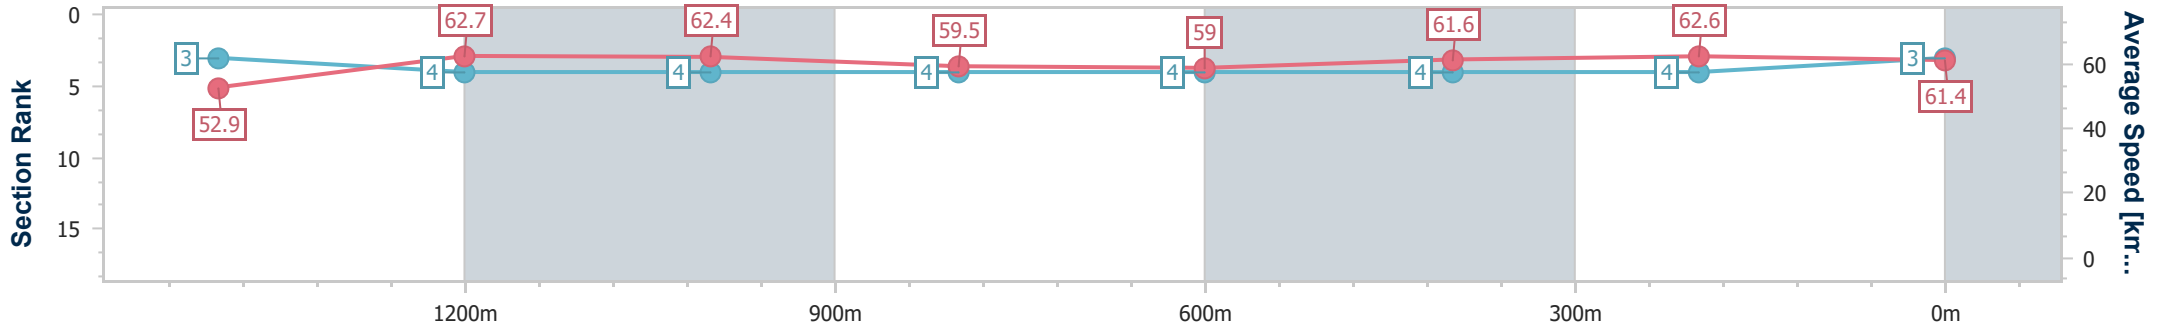

Horse/Jockey Name	This'llbetheone
Final Rank	3
Fastest Section Time (Section)	0:11.46 (1400m)
Top Speed [km/h] (Section)	63.8 (Overall)
Race State	Finished

Doomben QLD Professional
Race 9: LADBROKES EASY FORM OPEN Handicap - 1615m
24 August 2024 - 16:38
Track Rating: Good 4, Weather: Fine, Rail Position: +3m Entire

BRISBANE
RACING CLUB

Section	Overall	1400m	1200m	1000m	800m	600m	400m	200m
Section Times	1:36.86 [3] (0:14.59)	1:22.27 [3] (0:11.46)	1:10.81 [4] (0:11.54)	0:59.27 [4] (0:12.12)	0:47.15 [4] (0:12.19)	0:34.96 [4] (0:11.62)	0:23.34 [4] (0:11.47)	0:11.87 [4] (0:11.87)
Average Speed [km/h]	52.9	62.7	62.4	59.5	59.0	61.6	62.6	61.4
Top Speed [km/h]	63.8	63.8	63.8	61.5	61.0	62.6	63.4	63.1
Avg. Dist. to Rail [m]	0.7	0.5	0.6	0.2	0.1	1.0	1.2	2.9
Avg. Stride Freq. [Hz]	2.2	2.2	2.1	2.1	2.1	2.1	2.2	2.1
Avg. Stride Length [m]	6.7	7.9	8.2	8.0	7.8	8.0	8.1	7.9

- [ ] Ranking at each section and finish
- -.-.- No data available at this section
- NA No data available