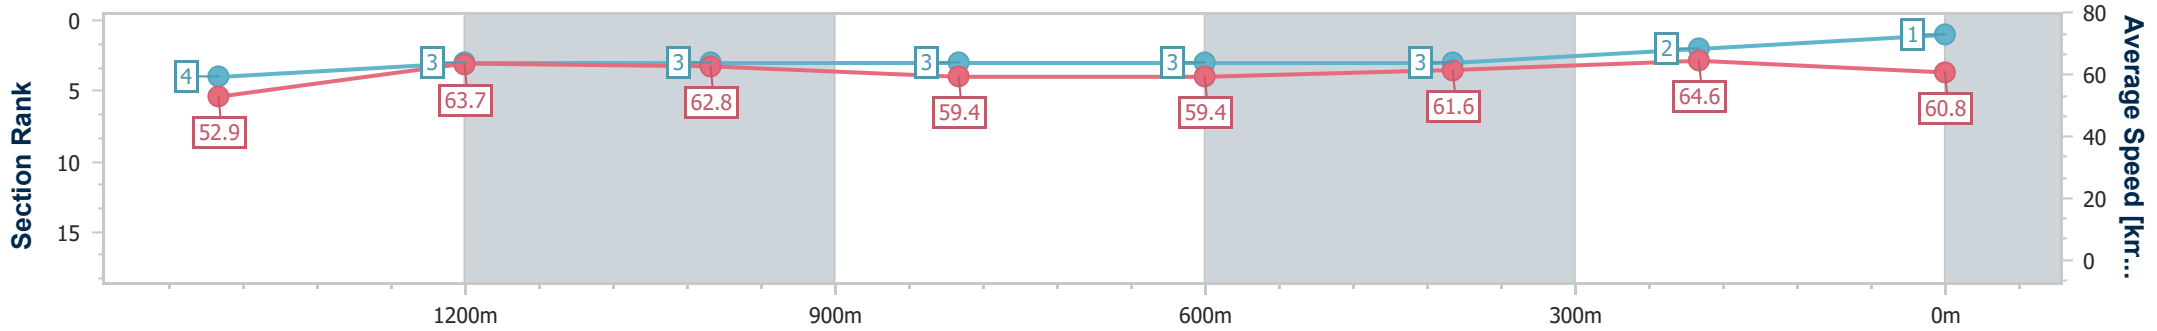

Doomben QLD Professional
Race 9: LADBROKES EASY FORM OPEN Handicap - 1615m
 24 August 2024 - 16:38
 Track Rating: Good 4, Weather: Fine, Rail Position: +3m Entire

BRISBANE
 RACING CLUB

Section	Overall	1400m	1200m	1000m	800m	600m	400m	200m
Section Times	1:36.62 [1] (0:14.67)	1:21.95 [4] (0:11.22)	1:10.73 [3] (0:11.50)	0:59.23 [3] (0:12.13)	0:47.10 [3] (0:12.20)	0:34.90 [3] (0:11.76)	0:23.14 [3] (0:11.18)	0:11.96 [2] (0:11.96)
Average Speed [km/h]	52.9	63.7	62.8	59.4	59.4	61.6	64.6	60.8
Top Speed [km/h]	64.9	65.1	64.0	60.7	61.2	63.5	66.0	63.5
Avg. Dist. to Rail [m]	2.0	0.5	0.4	0.2	1.6	1.8	1.2	2.8
Avg. Stride Freq. [Hz]	2.3	2.4	2.3	2.2	2.3	2.3	2.4	2.3
Avg. Stride Length [m]	6.2	7.4	7.6	7.4	7.3	7.4	7.5	7.4