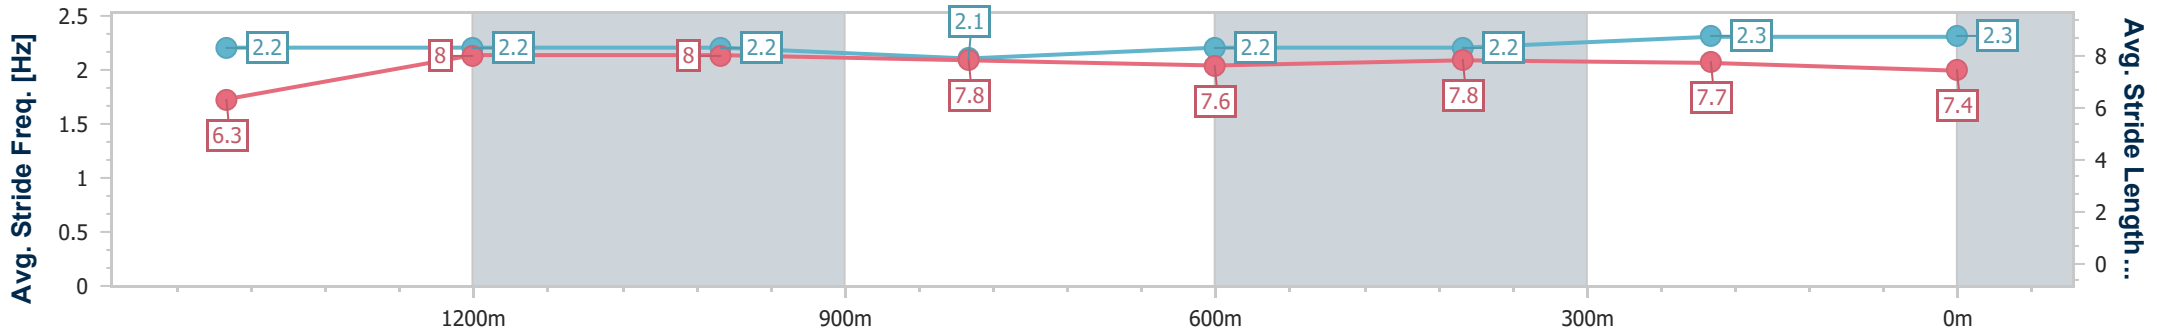

Horse/Jockey Name	Arts Object
Final Rank	5
Fastest Section Time (Section)	0:11.30 (1400m)
Top Speed [km/h] (Section)	64.3 (400m)
Race State	Finished

Doomben QLD Professional
Race 9: LADBROKES EASY FORM OPEN Handicap - 1615m
24 August 2024 - 16:38
Track Rating: Good 4, Weather: Fine, Rail Position: +3m Entire

BRISBANE
RACING CLUB

Section	Overall	1400m	1200m	1000m	800m	600m	400m	200m
Section Times	1:37.04 [5] (0:14.96)	1:22.08 [5] (0:11.30)	1:10.78 [6] (0:11.62)	0:59.16 [6] (0:12.00)	0:47.16 [6] (0:12.16)	0:35.00 [6] (0:11.68)	0:23.32 [6] (0:11.39)	0:11.93 [6] (0:11.93)
Average Speed [km/h]	51.6	63.1	62.2	60.0	59.3	61.7	63.3	60.9
Top Speed [km/h]	64.0	64.0	62.7	61.8	60.8	63.2	64.3	63.3
Avg. Dist. to Rail [m]	2.4	1.4	0.4	0.5	0.6	0.7	1.4	3.5
Avg. Stride Freq. [Hz]	2.2	2.2	2.2	2.1	2.2	2.2	2.3	2.3
Avg. Stride Length [m]	6.3	8.0	8.0	7.8	7.6	7.8	7.7	7.4

- [ ] Ranking at each section and finish
- -.-.- No data available at this section
- NA No data available