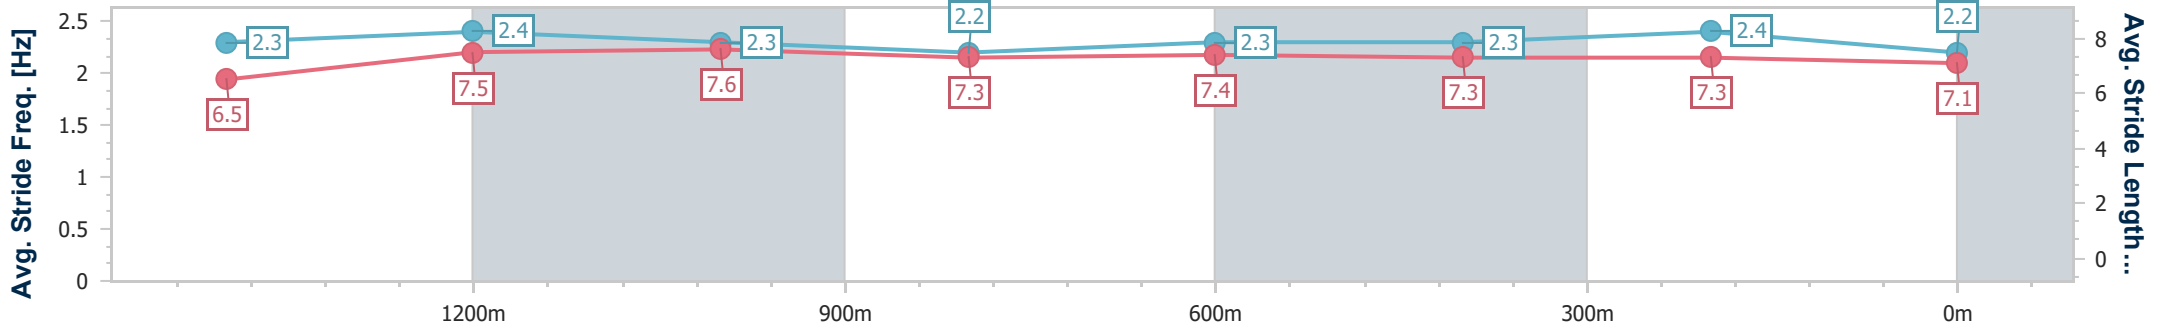

- [] Ranking at each section and finish
- .-.- No data available at this section
- NA No data available

Horse/Jockey Name	Military Expert
Final Rank	8
Fastest Section Time (Section)	0:11.27 (1400m)
Top Speed [km/h] (Section)	65.3 (Overall)
Race State	Finished

Doomben QLD Professional
Race 9: LADBROKES EASY FORM OPEN Handicap - 1615m
 24 August 2024 - 16:38
 Track Rating: Good 4, Weather: Fine, Rail Position: +3m Entire

BRISBANE
RACING CLUB

Section	Overall	1400m	1200m	1000m	800m	600m	400m	200m
Section Times	1:37.33 [8] (0:14.22)	1:23.11 [1] (0:11.27)	1:11.84 [2] (0:11.55)	1:00.29 [2] (0:12.26)	0:48.03 [2] (0:12.03)	0:36.00 [2] (0:11.87)	0:24.13 [2] (0:11.50)	0:12.63 [3] (0:12.63)
Average Speed [km/h]	54.4	63.5	62.4	58.6	59.6	60.7	62.4	57.6
Top Speed [km/h]	65.3	65.2	64.1	60.5	61.5	61.9	64.7	61.1
Avg. Dist. to Rail [m]	0.9	0.6	0.3	0.5	0.5	0.6	1.2	0.8
Avg. Stride Freq. [Hz]	2.3	2.4	2.3	2.2	2.3	2.3	2.4	2.2
Avg. Stride Length [m]	6.5	7.5	7.6	7.3	7.4	7.3	7.3	7.1