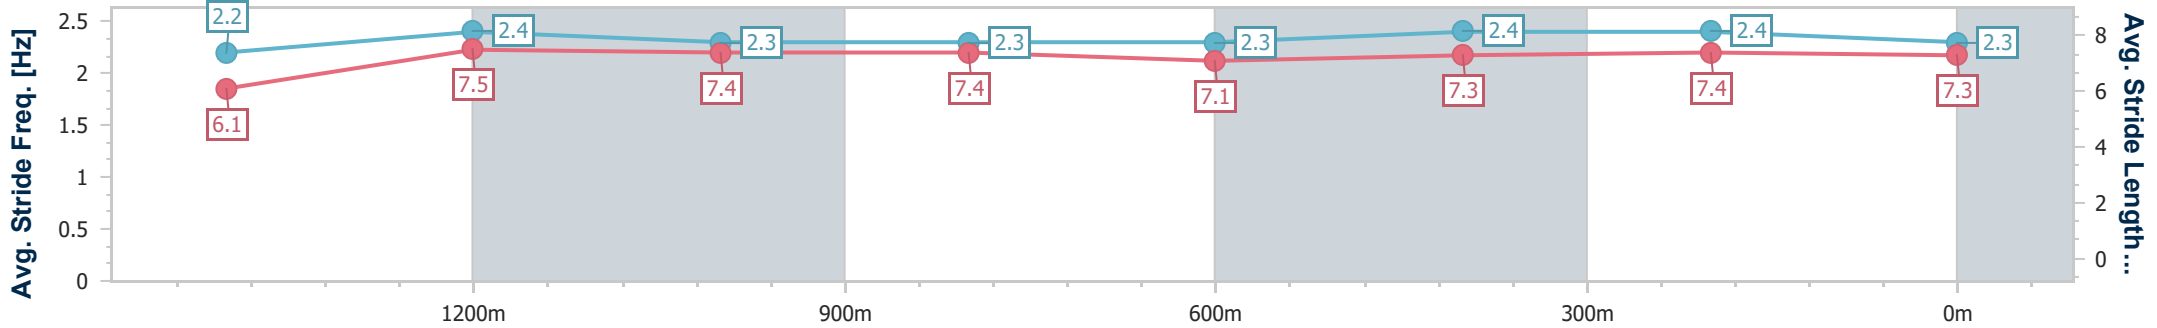

- [] Ranking at each section and finish
- .-.-.- No data available at this section
- NA No data available

Horse/Jockey Name	Sneak Preview
Final Rank	7
Fastest Section Time (Section)	0:11.22 (400m)
Top Speed [km/h] (Section)	66.2 (400m)
Race State	Finished

Doomben QLD Professional
Race 9: LADBROKES EASY FORM OPEN Handicap - 1615m
 24 August 2024 - 16:38
 Track Rating: Good 4, Weather: Fine, Rail Position: +3m Entire

BRISBANE
 RACING CLUB

Section	Overall	1400m	1200m	1000m	800m	600m	400m	200m
Section Times	1:37.31 [7] (0:15.87)	1:21.44 [11] (0:11.29)	1:10.15 [11] (0:11.61)	0:58.54 [11] (0:11.72)	0:46.82 [11] (0:12.26)	0:34.56 [11] (0:11.52)	0:23.04 [11] (0:11.22)	0:11.82 [11] (0:11.82)
Average Speed [km/h]	48.8	63.1	62.0	61.6	58.9	62.0	64.1	61.4
Top Speed [km/h]	61.4	64.9	63.0	62.9	62.7	64.2	66.2	63.2
Avg. Dist. to Rail [m]	4.7	1.6	0.7	0.4	0.6	0.8	1.2	0.9
Avg. Stride Freq. [Hz]	2.2	2.4	2.3	2.3	2.3	2.4	2.4	2.3
Avg. Stride Length [m]	6.1	7.5	7.4	7.4	7.1	7.3	7.4	7.3