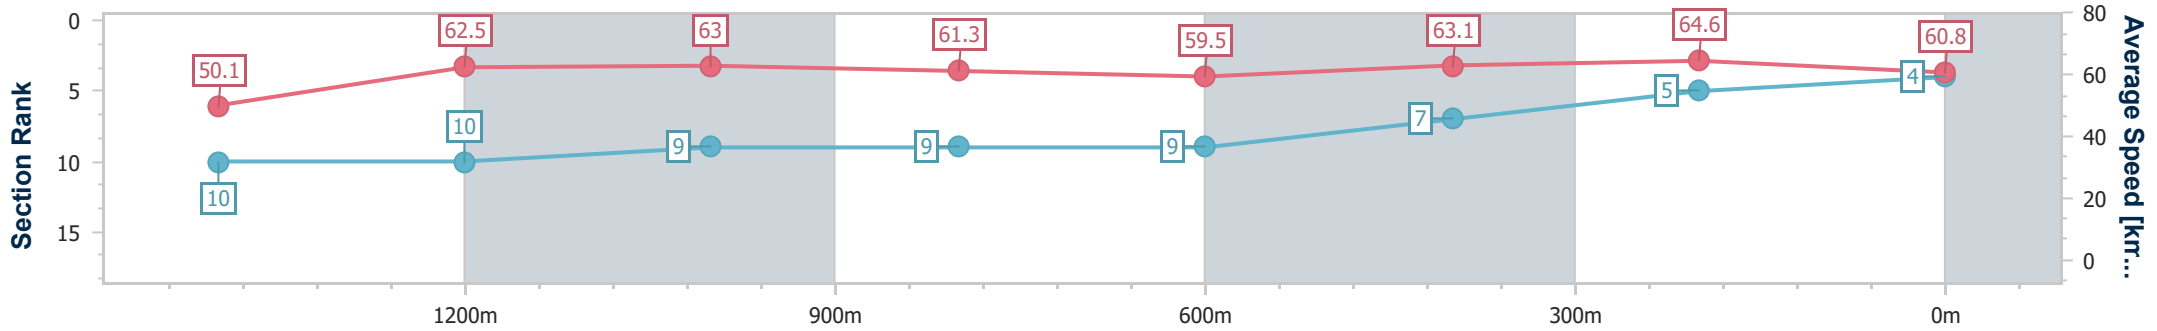

Horse/Jockey Name	Nikau Spur
Final Rank	4
Fastest Section Time (Section)	0:11.15 (400m)
Top Speed [km/h] (Section)	66.4 (400m)
Race State	Finished

Doomben QLD Professional
Race 9: LADBROKES EASY FORM OPEN Handicap - 1615m
24 August 2024 - 16:38
Track Rating: Good 4, Weather: Fine, Rail Position: +3m Entire

BRISBANE
RACING CLUB

Section	Overall	1400m	1200m	1000m	800m	600m	400m	200m
Section Times	1:37.02 [4] (0:15.43)	1:21.59 [10] (0:11.54)	1:10.05 [10] (0:11.46)	0:58.59 [9] (0:11.75)	0:46.84 [9] (0:12.15)	0:34.69 [9] (0:11.58)	0:23.11 [7] (0:11.15)	0:11.96 [5] (0:11.96)
Average Speed [km/h]	50.1	62.5	63.0	61.3	59.5	63.1	64.6	60.8
Top Speed [km/h]	61.7	64.0	63.5	63.7	63.6	63.9	66.4	63.9
Avg. Dist. to Rail [m]	1.7	0.3	0.8	0.9	0.9	2.4	2.0	4.5
Avg. Stride Freq. [Hz]	2.3	2.4	2.3	2.3	2.3	2.4	2.5	2.4
Avg. Stride Length [m]	6.0	7.3	7.5	7.4	7.1	7.3	7.3	7.0

- [ ] Ranking at each section and finish
- -.-.- No data available at this section
- NA No data available