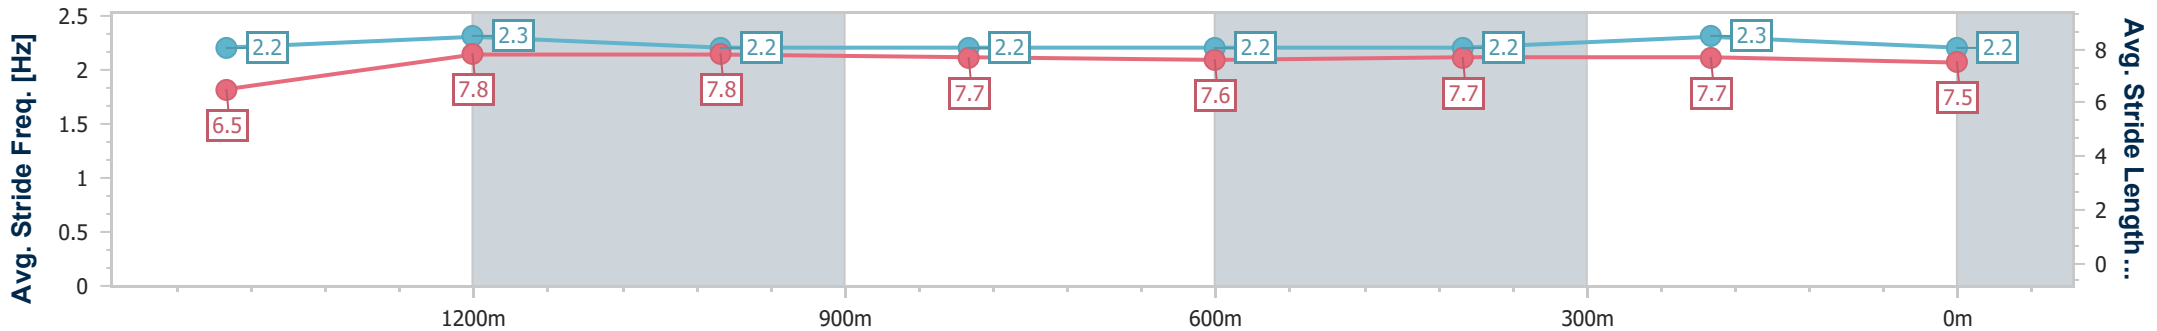

Horse/Jockey Name	Red Wave
Final Rank	6
Fastest Section Time (Section)	0:11.22 (1400m)
Top Speed [km/h] (Section)	65.7 (1400m)
Race State	Finished

Doomben QLD Professional
Race 9: LADBROKES EASY FORM OPEN Handicap - 1615m
24 August 2024 - 16:38
Track Rating: Good 4, Weather: Fine, Rail Position: +3m Entire

BRISBANE
RACING CLUB

Section	Overall	1400m	1200m	1000m	800m	600m	400m	200m
Section Times	1:37.30 [6] (0:14.97)	1:22.33 [6] (0:11.22)	1:11.11 [5] (0:11.58)	0:59.53 [5] (0:12.01)	0:47.52 [5] (0:12.16)	0:35.36 [5] (0:11.70)	0:23.66 [5] (0:11.51)	0:12.15 [7] (0:12.15)
Average Speed [km/h]	51.8	64.2	62.3	60.1	59.5	61.7	62.6	59.9
Top Speed [km/h]	65.6	65.7	64.0	61.8	61.8	62.6	64.2	62.6
Avg. Dist. to Rail [m]	5.2	0.3	1.3	1.2	0.7	0.9	2.5	4.4
Avg. Stride Freq. [Hz]	2.2	2.3	2.2	2.2	2.2	2.2	2.3	2.2
Avg. Stride Length [m]	6.5	7.8	7.8	7.7	7.6	7.7	7.7	7.5

- [ ] Ranking at each section and finish
- -.-.-.- No data available at this section
- NA No data available