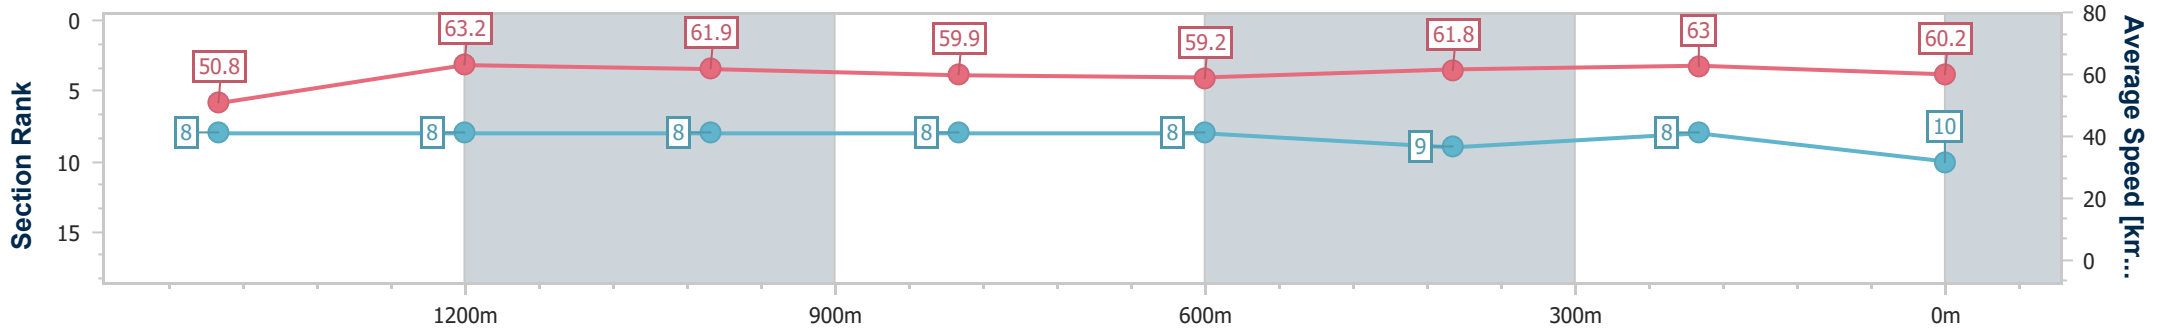

Horse/Jockey Name	Hot Spring Gold
Final Rank	10
Fastest Section Time (Section)	0:11.26 (1400m)
Top Speed [km/h] (Section)	65.6 (Overall)
Race State	Finished

Doomben QLD Professional
Race 9: LADBROKES EASY FORM OPEN Handicap - 1615m
24 August 2024 - 16:38
Track Rating: Good 4, Weather: Fine, Rail Position: +3m Entire

BRISBANE
RACING CLUB

Section	Overall	1400m	1200m	1000m	800m	600m	400m	200m
Section Times	1:37.39 [10] (0:15.23)	1:22.16 [8] (0:11.26)	1:10.90 [8] (0:11.60)	0:59.30 [8] (0:12.05)	0:47.25 [8] (0:12.14)	0:35.11 [8] (0:11.67)	0:23.44 [9] (0:11.37)	0:12.07 [8] (0:12.07)
Average Speed [km/h]	50.8	63.2	61.9	59.9	59.2	61.8	63.0	60.2
Top Speed [km/h]	65.6	65.1	62.9	62.1	62.6	62.5	64.3	62.3
Avg. Dist. to Rail [m]	2.3	1.8	0.8	0.3	0.4	0.4	1.1	0.6
Avg. Stride Freq. [Hz]	2.3	2.2	2.2	2.1	2.1	2.2	2.3	2.3
Avg. Stride Length [m]	6.1	7.9	8.0	7.9	7.7	7.8	7.5	7.3

- [ ] Ranking at each section and finish
- -.-.- No data available at this section
- NA No data available