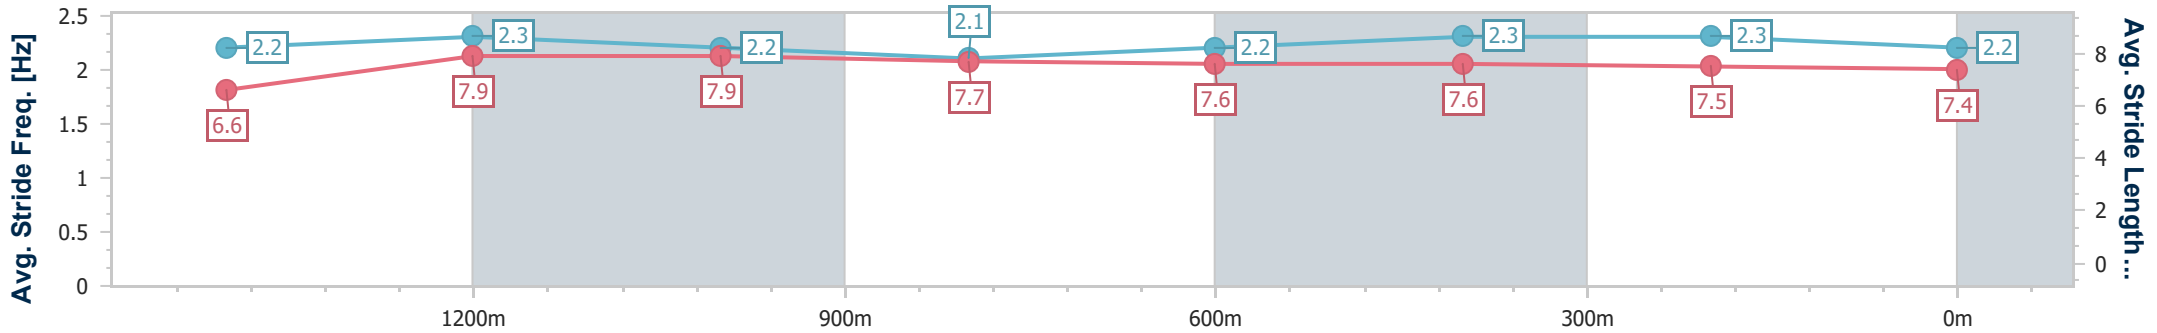

Horse/Jockey Name	Cocobrew Express
Final Rank	2
Fastest Section Time (Section)	0:10.94 (1400m)
Top Speed [km/h] (Section)	67.2 (Overall)
Race State	Finished

Doomben QLD Professional
Race 9: LADBROKES EASY FORM OPEN Handicap - 1615m
24 August 2024 - 16:38
Track Rating: Good 4, Weather: Fine, Rail Position: +3m Entire

BRISBANE
RACING CLUB

Section	Overall	1400m	1200m	1000m	800m	600m	400m	200m
Section Times	1:36.79 [2] (0:14.44)	1:22.35 [2] (0:10.94)	1:11.41 [1] (0:11.40)	1:00.01 [1] (0:12.25)	0:47.76 [1] (0:12.22)	0:35.54 [1] (0:11.82)	0:23.72 [1] (0:11.56)	0:12.16 [1] (0:12.16)
Average Speed [km/h]	53.6	66.2	63.2	58.9	59.0	61.1	62.1	59.7
Top Speed [km/h]	67.2	67.0	66.4	61.3	61.0	62.1	63.6	62.0
Avg. Dist. to Rail [m]	4.9	1.0	1.8	0.6	0.5	1.0	1.3	0.4
Avg. Stride Freq. [Hz]	2.2	2.3	2.2	2.1	2.2	2.3	2.3	2.2
Avg. Stride Length [m]	6.6	7.9	7.9	7.7	7.6	7.6	7.5	7.4

- [ ] Ranking at each section and finish
- -.-.- No data available at this section
- NA No data available