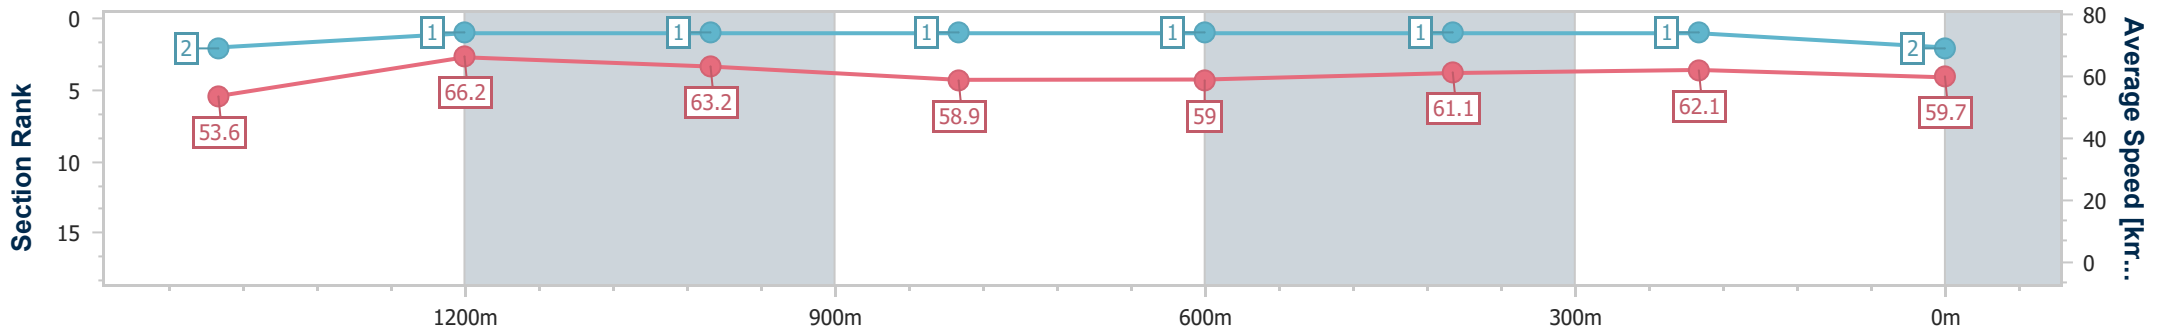

Horse/Jockey Name	Cocobrew Express
Final Rank	2
Fastest Section Time (Section)	0:10.94 (1400m)
Top Speed [km/h] (Section)	67.2 (Overall)
Race State	Finished

Doomben QLD Professional
Race 9: LADBROKES EASY FORM OPEN Handicap - 1615m
24 August 2024 - 16:38
Track Rating: Good 4, Weather: Fine, Rail Position: +3m Entire

BRISBANE
RACING CLUB

Section	Overall	1400m	1200m	1000m	800m	600m	400m	200m
Section Times	1:36.79 [2] (0:14.44)	1:22.35 [2] (0:10.94)	1:11.41 [1] (0:11.40)	1:00.01 [1] (0:12.25)	0:47.76 [1] (0:12.22)	0:35.54 [1] (0:11.82)	0:23.72 [1] (0:11.56)	0:12.16 [1] (0:12.16)
Average Speed [km/h]	53.6	66.2	63.2	58.9	59.0	61.1	62.1	59.7
Top Speed [km/h]	67.2	67.0	66.4	61.3	61.0	62.1	63.6	62.0
Avg. Dist. to Rail [m]	4.9	1.0	1.8	0.6	0.5	1.0	1.3	0.4
Avg. Stride Freq. [Hz]	2.2	2.3	2.2	2.1	2.2	2.3	2.3	2.2
Avg. Stride Length [m]	6.6	7.9	7.9	7.7	7.6	7.6	7.5	7.4

- [ ] Ranking at each section and finish
- -.-.- No data available at this section
- NA No data available