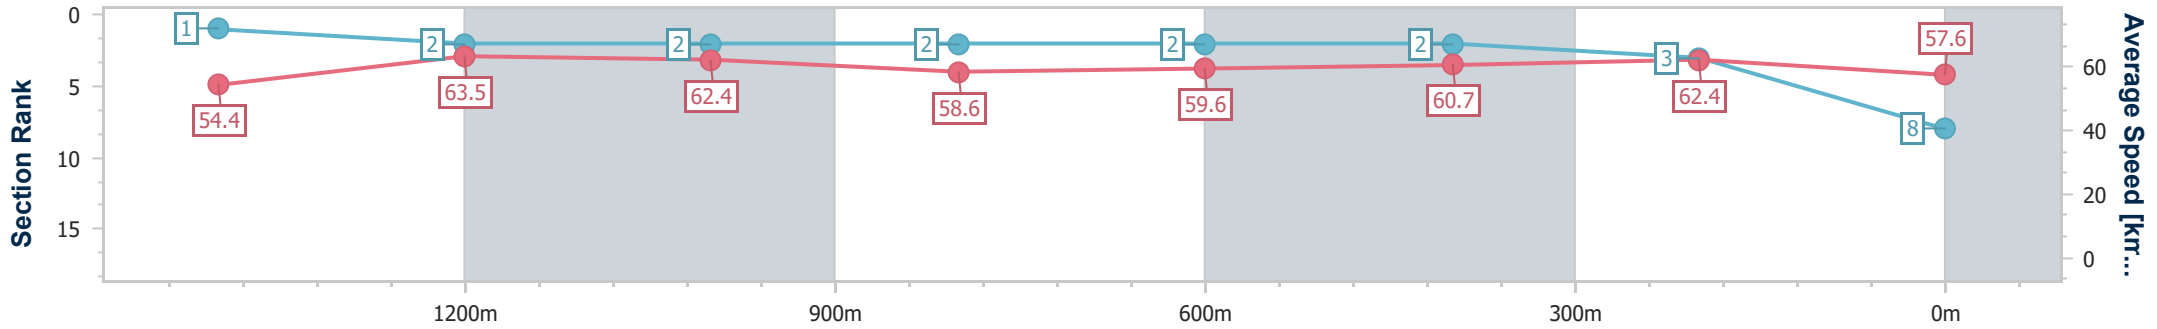

Horse/Jockey Name	Military Expert
Final Rank	8
Fastest Section Time (Section)	0:11.27 (1400m)
Top Speed [km/h] (Section)	65.3 (Overall)
Race State	Finished

Doomben QLD Professional
Race 9: LADBROKES EASY FORM OPEN Handicap - 1615m
24 August 2024 - 16:38
Track Rating: Good 4, Weather: Fine, Rail Position: +3m Entire

BRISBANE
RACING CLUB

Section	Overall	1400m	1200m	1000m	800m	600m	400m	200m
Section Times	1:37.33 [8] (0:14.22)	1:23.11 [1] (0:11.27)	1:11.84 [2] (0:11.55)	1:00.29 [2] (0:12.26)	0:48.03 [2] (0:12.03)	0:36.00 [2] (0:11.87)	0:24.13 [2] (0:11.50)	0:12.63 [3] (0:12.63)
Average Speed [km/h]	54.4	63.5	62.4	58.6	59.6	60.7	62.4	57.6
Top Speed [km/h]	65.3	65.2	64.1	60.5	61.5	61.9	64.7	61.1
Avg. Dist. to Rail [m]	0.9	0.6	0.3	0.5	0.5	0.6	1.2	0.8
Avg. Stride Freq. [Hz]	2.3	2.4	2.3	2.2	2.3	2.3	2.4	2.2
Avg. Stride Length [m]	6.5	7.5	7.6	7.3	7.4	7.3	7.3	7.1

- [ ] Ranking at each section and finish
- -.-.-.- No data available at this section
- NA No data available