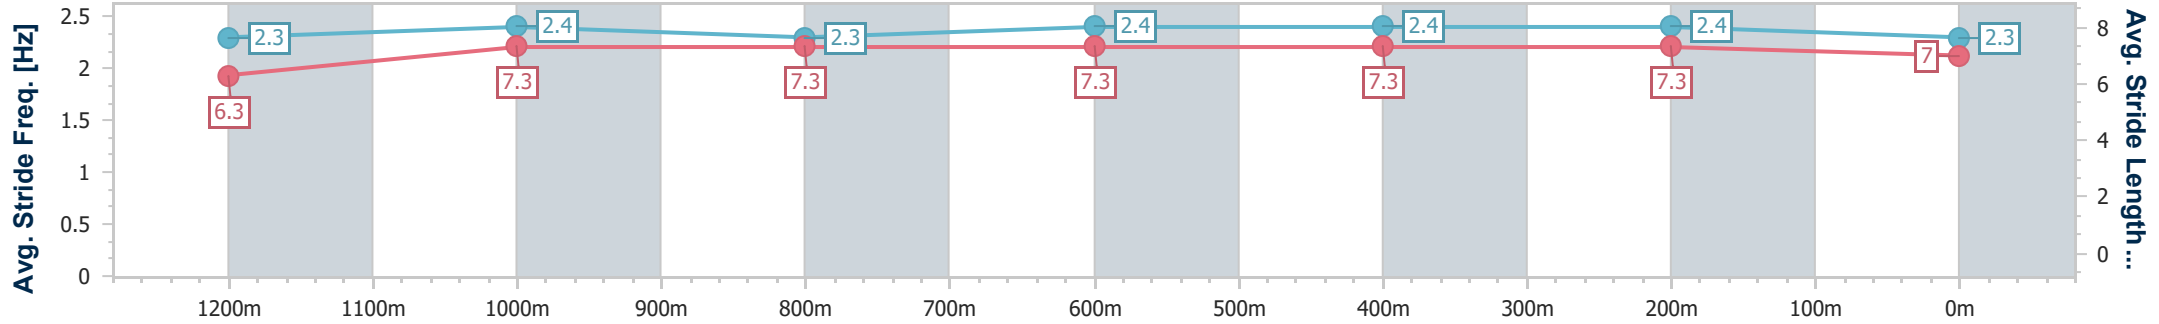

Sunshine Coast QLD Professional
Race 7: SHERRIN RENTALS Fillies & Mares BENCHMARK 65
Handicap - 1400m

28 August 2024 - 16:03

Track Rating: Good 4, Weather: Fine, Rail Position: +5m Entire

Section	Overall	1200m	1000m	800m	600m	400m	200m
Section Times	1:24.54 [7] (0:13.66)	1:10.88 [2] (0:11.44)	0:59.44 [3] (0:11.97)	0:47.47 [4] (0:11.42)	0:36.05 [3] (0:11.57)	0:24.48 [3] (0:11.64)	0:12.84 [4] (0:12.84)
Average Speed [km/h]	52.9	62.7	60.5	63.2	62.9	61.9	56.2
Top Speed [km/h]	66.0	66.2	61.7	63.7	63.5	64.2	59.1
Avg. Dist. to Rail [m]	6.2	2.4	1.8	0.6	1.9	3.5	3.5
Avg. Stride Freq. [Hz]	2.2	2.3	2.2	2.2	2.3	2.3	2.2
Avg. Stride Length [m]	6.6	7.7	7.6	7.7	7.5	7.4	7.0

- [] Ranking at each section and finish
- .-.- No data available at this section
- NA No data available

Horse/Jockey Name	La Seule
Final Rank	8
Fastest Section Time (Section)	0:11.46 (1200m)
Top Speed [km/h] (Section)	65.5 (Overall)
Race State	Finished

Sunshine Coast QLD Professional
Race 7: SHERRIN RENTALS Fillies & Mares BENCHMARK 65
Handicap - 1400m

28 August 2024 - 16:03

Track Rating: Good 4, Weather: Fine, Rail Position: +5m Entire

Section	Overall	1200m	1000m	800m	600m	400m	200m
Section Times	1:24.73 [8] (0:13.87)	1:10.86 [4] (0:11.46)	0:59.40 [5] (0:11.93)	0:47.47 [5] (0:11.68)	0:35.79 [5] (0:11.52)	0:24.27 [6] (0:11.56)	0:12.71 [8] (0:12.71)
Average Speed [km/h]	52.0	62.8	60.7	62.2	63.5	62.3	56.7
Top Speed [km/h]	65.5	64.3	61.6	63.9	64.3	64.1	61.1
Avg. Dist. to Rail [m]	4.9	3.3	2.4	1.7	2.8	7.9	7.8
Avg. Stride Freq. [Hz]	2.3	2.4	2.3	2.4	2.4	2.4	2.3
Avg. Stride Length [m]	6.3	7.3	7.3	7.3	7.3	7.3	7.0