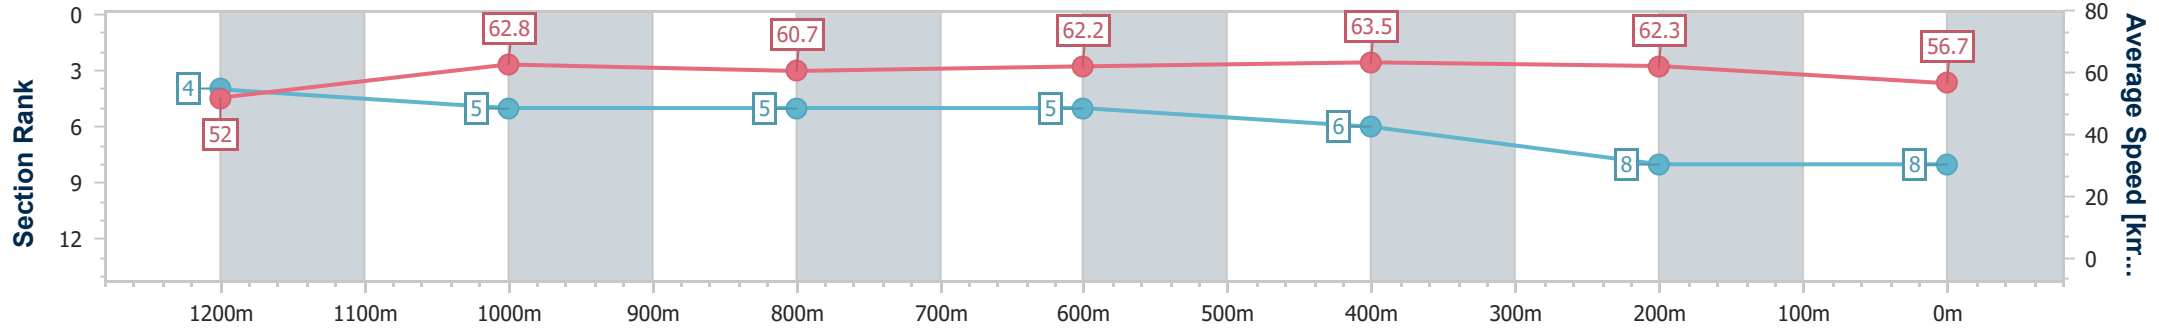

Sunshine Coast QLD Professional
Race 7: SHERRIN RENTALS Fillies & Mares BENCHMARK 65
Handicap - 1400m

28 August 2024 - 16:03

Track Rating: Good 4, Weather: Fine, Rail Position: +5m Entire

Section	Overall	1200m	1000m	800m	600m	400m	200m
Section Times	1:24.54 [7] (0:13.66)	1:10.88 [2] (0:11.44)	0:59.44 [3] (0:11.97)	0:47.47 [4] (0:11.42)	0:36.05 [3] (0:11.57)	0:24.48 [3] (0:11.64)	0:12.84 [4] (0:12.84)
Average Speed [km/h]	52.9	62.7	60.5	63.2	62.9	61.9	56.2
Top Speed [km/h]	66.0	66.2	61.7	63.7	63.5	64.2	59.1
Avg. Dist. to Rail [m]	6.2	2.4	1.8	0.6	1.9	3.5	3.5
Avg. Stride Freq. [Hz]	2.2	2.3	2.2	2.2	2.3	2.3	2.2
Avg. Stride Length [m]	6.6	7.7	7.6	7.7	7.5	7.4	7.0

- [] Ranking at each section and finish
- .-.- No data available at this section
- NA No data available

Horse/Jockey Name	La Seule
Final Rank	8
Fastest Section Time (Section)	0:11.46 (1200m)
Top Speed [km/h] (Section)	65.5 (Overall)
Race State	Finished

Sunshine Coast QLD Professional
Race 7: SHERRIN RENTALS Fillies & Mares BENCHMARK 65
Handicap - 1400m

28 August 2024 - 16:03

Track Rating: Good 4, Weather: Fine, Rail Position: +5m Entire

Section	Overall	1200m	1000m	800m	600m	400m	200m
Section Times	1:24.73 [8] (0:13.87)	1:10.86 [4] (0:11.46)	0:59.40 [5] (0:11.93)	0:47.47 [5] (0:11.68)	0:35.79 [5] (0:11.52)	0:24.27 [6] (0:11.56)	0:12.71 [8] (0:12.71)
Average Speed [km/h]	52.0	62.8	60.7	62.2	63.5	62.3	56.7
Top Speed [km/h]	65.5	64.3	61.6	63.9	64.3	64.1	61.1
Avg. Dist. to Rail [m]	4.9	3.3	2.4	1.7	2.8	7.9	7.8
Avg. Stride Freq. [Hz]	2.3	2.4	2.3	2.4	2.4	2.4	2.3
Avg. Stride Length [m]	6.3	7.3	7.3	7.3	7.3	7.3	7.0