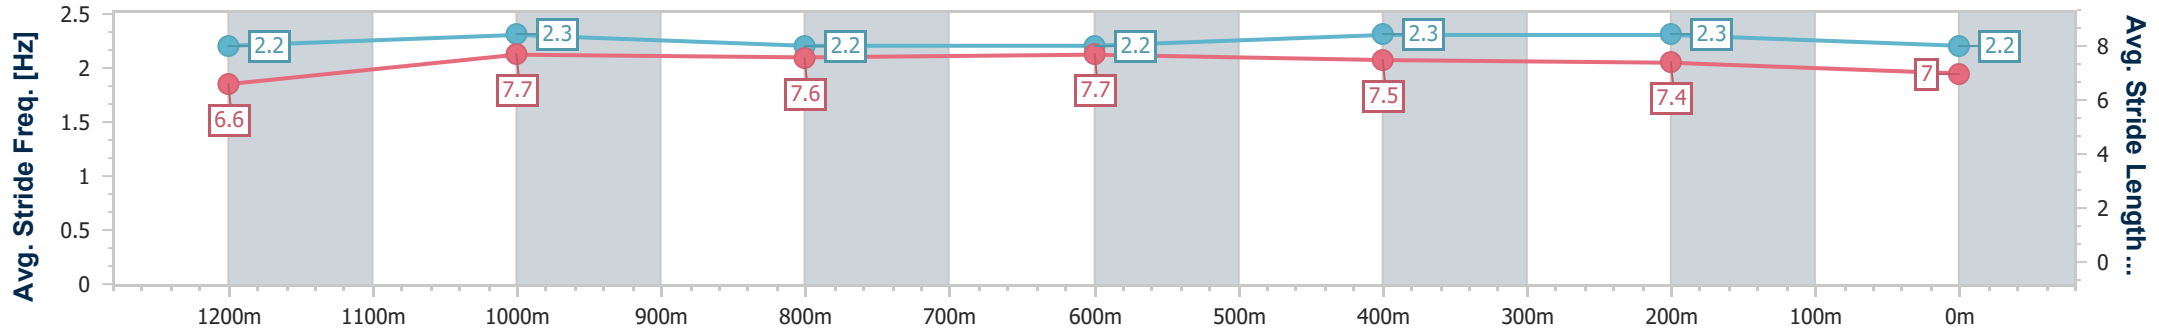

Sunshine Coast QLD Professional
 Race 7: SHERRIN RENTALS Fillies & Mares BENCHMARK 65
 Handicap - 1400m

28 August 2024 - 16:03

Track Rating: Good 4, Weather: Fine, Rail Position: +5m Entire

Section	Overall	1200m	1000m	800m	600m	400m	200m
Section Times	1:24.44 [6] (0:14.16)	1:10.28 [7] (0:11.42)	0:58.86 [7] (0:12.00)	0:46.86 [7] (0:11.59)	0:35.27 [7] (0:11.47)	0:23.80 [7] (0:11.21)	0:12.59 [5] (0:12.59)
Average Speed [km/h]	50.9	62.9	60.2	62.5	63.6	64.2	57.1
Top Speed [km/h]	65.2	65.2	61.3	62.9	65.3	66.6	61.1
Avg. Dist. to Rail [m]	5.0	2.9	1.7	0.7	2.0	9.4	9.1
Avg. Stride Freq. [Hz]	2.1	2.3	2.2	2.3	2.3	2.4	2.3
Avg. Stride Length [m]	6.7	7.8	7.6	7.6	7.6	7.4	7.0

- [] Ranking at each section and finish
- .-.- No data available at this section
- NA No data available

Horse/Jockey Name	Miliarene
Final Rank	7
Fastest Section Time (Section)	0:11.42 (800m)
Top Speed [km/h] (Section)	66.2 (1200m)
Race State	Finished

Sunshine Coast QLD Professional
Race 7: SHERRIN RENTALS Fillies & Mares BENCHMARK 65
Handicap - 1400m

28 August 2024 - 16:03

Track Rating: Good 4, Weather: Fine, Rail Position: +5m Entire

Section	Overall	1200m	1000m	800m	600m	400m	200m
Section Times	1:24.54 [7] (0:13.66)	1:10.88 [2] (0:11.44)	0:59.44 [3] (0:11.97)	0:47.47 [4] (0:11.42)	0:36.05 [3] (0:11.57)	0:24.48 [3] (0:11.64)	0:12.84 [4] (0:12.84)
Average Speed [km/h]	52.9	62.7	60.5	63.2	62.9	61.9	56.2
Top Speed [km/h]	66.0	66.2	61.7	63.7	63.5	64.2	59.1
Avg. Dist. to Rail [m]	6.2	2.4	1.8	0.6	1.9	3.5	3.5
Avg. Stride Freq. [Hz]	2.2	2.3	2.2	2.2	2.3	2.3	2.2
Avg. Stride Length [m]	6.6	7.7	7.6	7.7	7.5	7.4	7.0