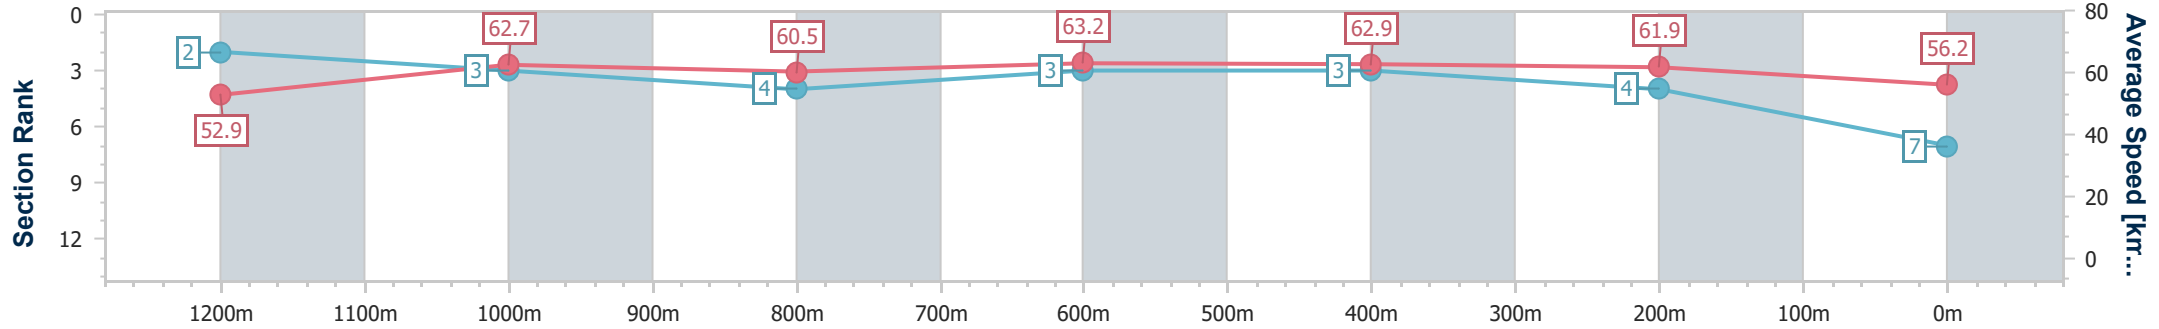

- [] Ranking at each section and finish
- .-.- No data available at this section
- NA No data available

Horse/Jockey Name	Miliarene
Final Rank	7
Fastest Section Time (Section)	0:11.42 (800m)
Top Speed [km/h] (Section)	66.2 (1200m)
Race State	Finished

Sunshine Coast QLD Professional
Race 7: SHERRIN RENTALS Fillies & Mares BENCHMARK 65
Handicap - 1400m

28 August 2024 - 16:03

Track Rating: Good 4, Weather: Fine, Rail Position: +5m Entire

Section	Overall	1200m	1000m	800m	600m	400m	200m
Section Times	1:24.54 [7] (0:13.66)	1:10.88 [2] (0:11.44)	0:59.44 [3] (0:11.97)	0:47.47 [4] (0:11.42)	0:36.05 [3] (0:11.57)	0:24.48 [3] (0:11.64)	0:12.84 [4] (0:12.84)
Average Speed [km/h]	52.9	62.7	60.5	63.2	62.9	61.9	56.2
Top Speed [km/h]	66.0	66.2	61.7	63.7	63.5	64.2	59.1
Avg. Dist. to Rail [m]	6.2	2.4	1.8	0.6	1.9	3.5	3.5
Avg. Stride Freq. [Hz]	2.2	2.3	2.2	2.2	2.3	2.3	2.2
Avg. Stride Length [m]	6.6	7.7	7.6	7.7	7.5	7.4	7.0