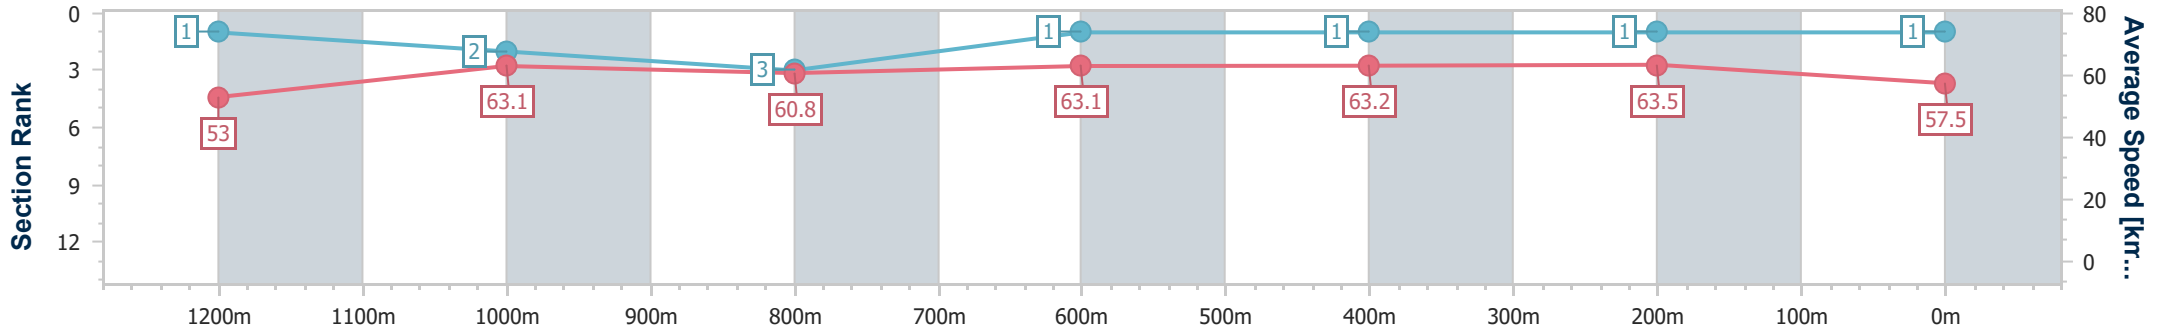

28 August 2024 - 16:03

Track Rating: Good 4, Weather: Fine, Rail Position: +5m Entire

Section	Overall	1200m	1000m	800m	600m	400m	200m
Section Times	1:23.74 [1] (0:13.60)	1:10.14 [1] (0:11.41)	0:58.73 [2] (0:11.90)	0:46.83 [3] (0:11.48)	0:35.35 [1] (0:11.49)	0:23.86 [1] (0:11.35)	0:12.51 [1] (0:12.51)
Average Speed [km/h]	53.0	63.1	60.8	63.1	63.2	63.5	57.5
Top Speed [km/h]	66.9	66.6	62.2	65.1	64.7	64.9	61.7
Avg. Dist. to Rail [m]	8.5	2.5	1.4	0.7	1.6	5.6	4.5
Avg. Stride Freq. [Hz]	2.3	2.3	2.3	2.3	2.4	2.4	2.3
Avg. Stride Length [m]	6.4	7.5	7.3	7.5	7.3	7.3	7.0