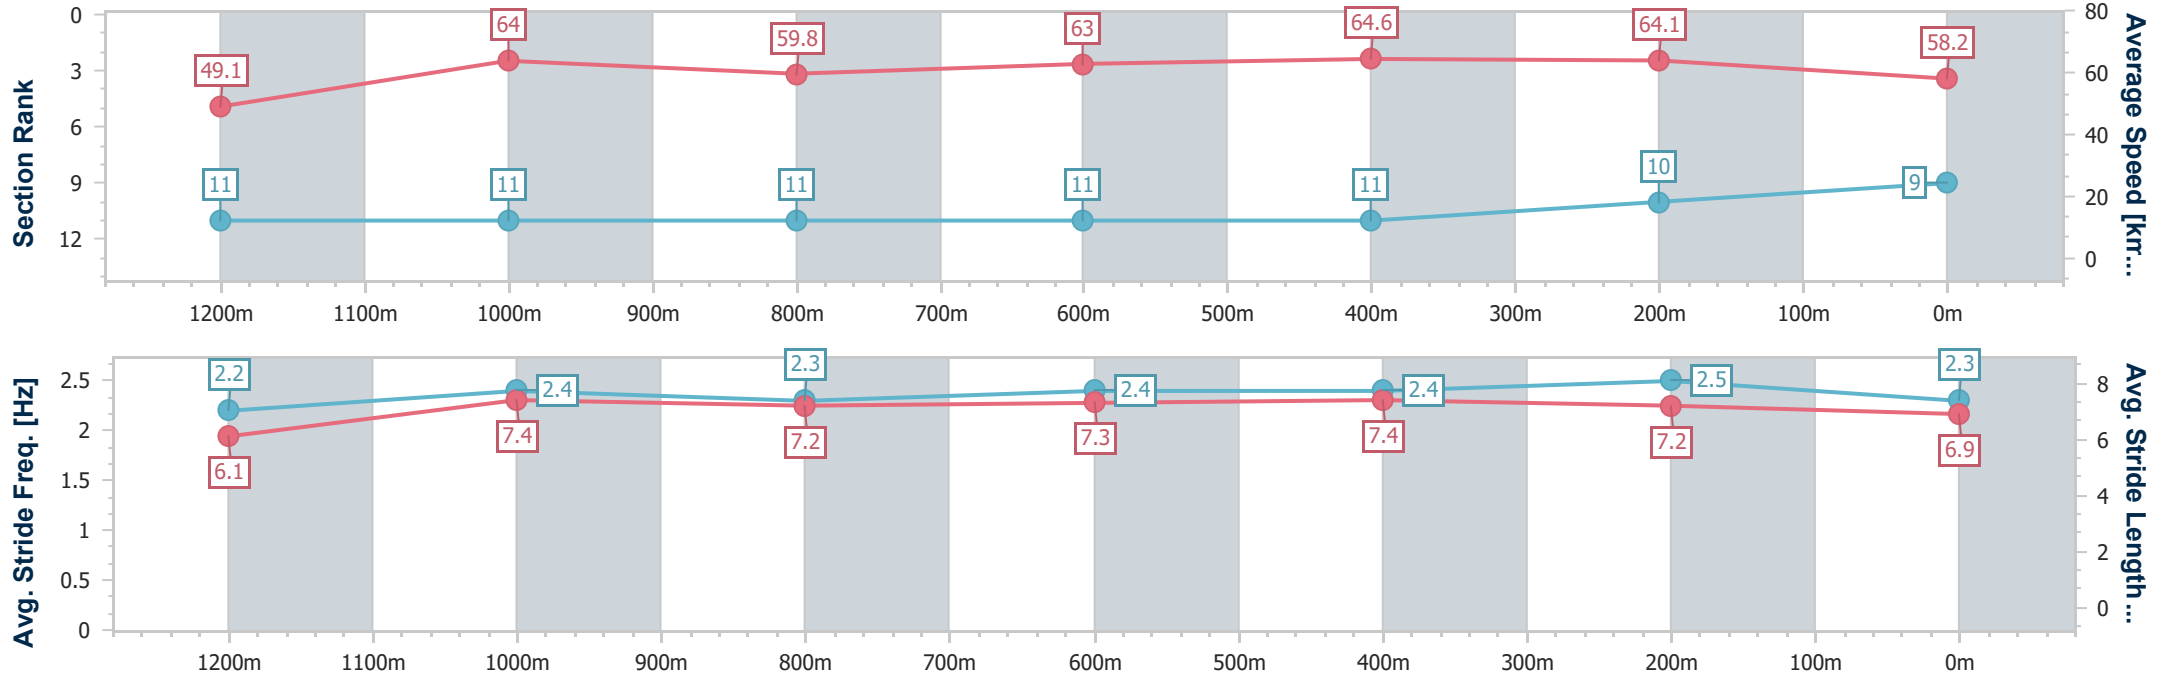

Sunshine Coast QLD Professional
Race 7: SHERRIN RENTALS Fillies & Mares BENCHMARK 65
Handicap - 1400m

28 August 2024 - 16:03

Track Rating: Good 4, Weather: Fine, Rail Position: +5m Entire

Section	Overall	1200m	1000m	800m	600m	400m	200m
Section Times	1:24.73 [8] (0:13.87)	1:10.86 [4] (0:11.46)	0:59.40 [5] (0:11.93)	0:47.47 [5] (0:11.68)	0:35.79 [5] (0:11.52)	0:24.27 [6] (0:11.56)	0:12.71 [8] (0:12.71)
Average Speed [km/h]	52.0	62.8	60.7	62.2	63.5	62.3	56.7
Top Speed [km/h]	65.5	64.3	61.6	63.9	64.3	64.1	61.1
Avg. Dist. to Rail [m]	4.9	3.3	2.4	1.7	2.8	7.9	7.8
Avg. Stride Freq. [Hz]	2.3	2.4	2.3	2.4	2.4	2.4	2.3
Avg. Stride Length [m]	6.3	7.3	7.3	7.3	7.3	7.3	7.0

- [] Ranking at each section and finish
- .-.- No data available at this section
- NA No data available

Horse/Jockey Name	Zattastar
Final Rank	9
Fastest Section Time (Section)	0:11.26 (1200m)
Top Speed [km/h] (Section)	65.6 (600m)
Race State	Finished

Sunshine Coast QLD Professional
Race 7: SHERRIN RENTALS Fillies & Mares BENCHMARK 65
Handicap - 1400m

28 August 2024 - 16:03

Track Rating: Good 4, Weather: Fine, Rail Position: +5m Entire

Section	Overall	1200m	1000m	800m	600m	400m	200m
Section Times	1:24.76 [9] (0:14.67)	1:10.09 [11] (0:11.26)	0:58.83 [11] (0:12.15)	0:46.68 [11] (0:11.67)	0:35.01 [11] (0:11.37)	0:23.64 [11] (0:11.27)	0:12.37 [10] (0:12.37)
Average Speed [km/h]	49.1	64.0	59.8	63.0	64.6	64.1	58.2
Top Speed [km/h]	63.0	65.2	62.9	65.4	65.6	65.2	62.9
Avg. Dist. to Rail [m]	8.6	3.2	3.2	3.6	3.5	9.3	9.8
Avg. Stride Freq. [Hz]	2.2	2.4	2.3	2.4	2.4	2.5	2.3
Avg. Stride Length [m]	6.1	7.4	7.2	7.3	7.4	7.2	6.9