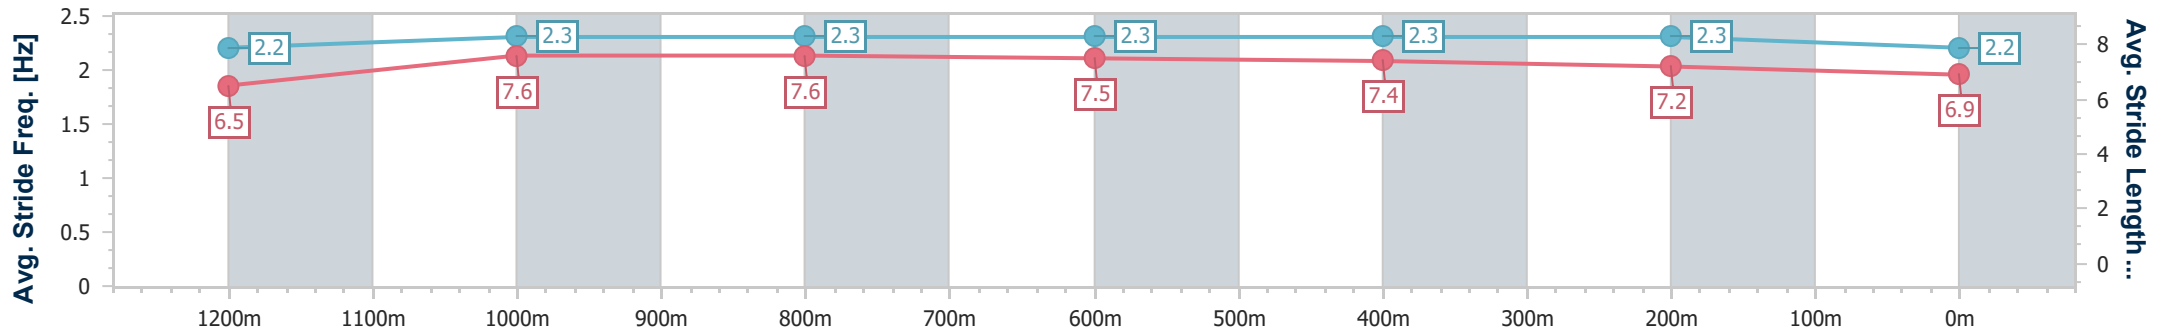

Sunshine Coast QLD Professional
Race 7: SHERRIN RENTALS Fillies & Mares BENCHMARK 65
Handicap - 1400m

28 August 2024 - 16:03

Track Rating: Good 4, Weather: Fine, Rail Position: +5m Entire

Section	Overall	1200m	1000m	800m	600m	400m	200m
Section Times	1:24.76 [9] (0:14.67)	1:10.09 [11] (0:11.26)	0:58.83 [11] (0:12.15)	0:46.68 [11] (0:11.67)	0:35.01 [11] (0:11.37)	0:23.64 [11] (0:11.27)	0:12.37 [10] (0:12.37)
Average Speed [km/h]	49.1	64.0	59.8	63.0	64.6	64.1	58.2
Top Speed [km/h]	63.0	65.2	62.9	65.4	65.6	65.2	62.9
Avg. Dist. to Rail [m]	8.6	3.2	3.2	3.6	3.5	9.3	9.8
Avg. Stride Freq. [Hz]	2.2	2.4	2.3	2.4	2.4	2.5	2.3
Avg. Stride Length [m]	6.1	7.4	7.2	7.3	7.4	7.2	6.9

- [] Ranking at each section and finish
- .-.- No data available at this section
- NA No data available

Horse/Jockey Name	Another Pedrille
Final Rank	10
Fastest Section Time (Section)	0:11.34 (1200m)
Top Speed [km/h] (Section)	64.5 (Overall)
Race State	Finished

Sunshine Coast QLD Professional
Race 7: SHERRIN RENTALS Fillies & Mares BENCHMARK 65
Handicap - 1400m

28 August 2024 - 16:03

Track Rating: Good 4, Weather: Fine, Rail Position: +5m Entire

Section	Overall	1200m	1000m	800m	600m	400m	200m
Section Times	1:25.08 [10] (0:13.98)	1:11.10 [6] (0:11.34)	0:59.76 [4] (0:11.58)	0:48.18 [2] (0:11.52)	0:36.66 [2] (0:11.63)	0:25.03 [2] (0:11.88)	0:13.15 [7] (0:13.15)
Average Speed [km/h]	51.6	63.5	62.9	62.6	62.0	60.4	54.8
Top Speed [km/h]	64.5	64.3	63.1	63.5	62.9	62.1	59.0
Avg. Dist. to Rail [m]	10.7	4.3	3.6	1.2	0.8	4.2	5.5
Avg. Stride Freq. [Hz]	2.2	2.3	2.3	2.3	2.3	2.3	2.2
Avg. Stride Length [m]	6.5	7.6	7.6	7.5	7.4	7.2	6.9