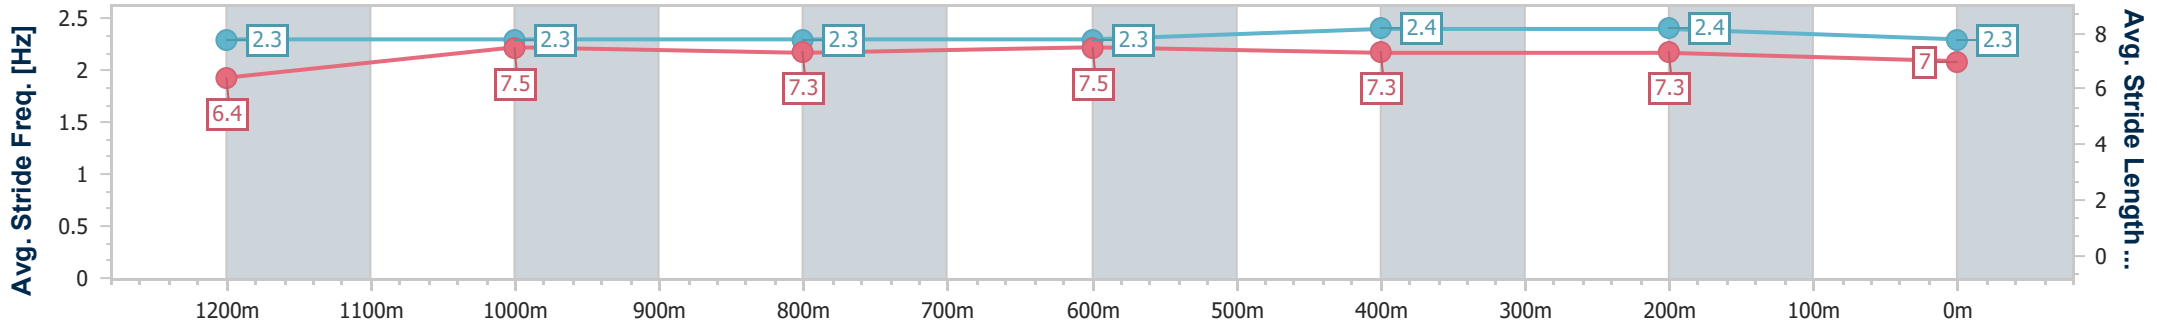

28 August 2024 - 16:03

Track Rating: Good 4, Weather: Fine, Rail Position: +5m Entire

Section	Overall	1200m	1000m	800m	600m	400m	200m
Section Times	1:23.74 [1] (0:13.60)	1:10.14 [1] (0:11.41)	0:58.73 [2] (0:11.90)	0:46.83 [3] (0:11.48)	0:35.35 [1] (0:11.49)	0:23.86 [1] (0:11.35)	0:12.51 [1] (0:12.51)
Average Speed [km/h]	53.0	63.1	60.8	63.1	63.2	63.5	57.5
Top Speed [km/h]	66.9	66.6	62.2	65.1	64.7	64.9	61.7
Avg. Dist. to Rail [m]	8.5	2.5	1.4	0.7	1.6	5.6	4.5
Avg. Stride Freq. [Hz]	2.3	2.3	2.3	2.3	2.4	2.4	2.3
Avg. Stride Length [m]	6.4	7.5	7.3	7.5	7.3	7.3	7.0