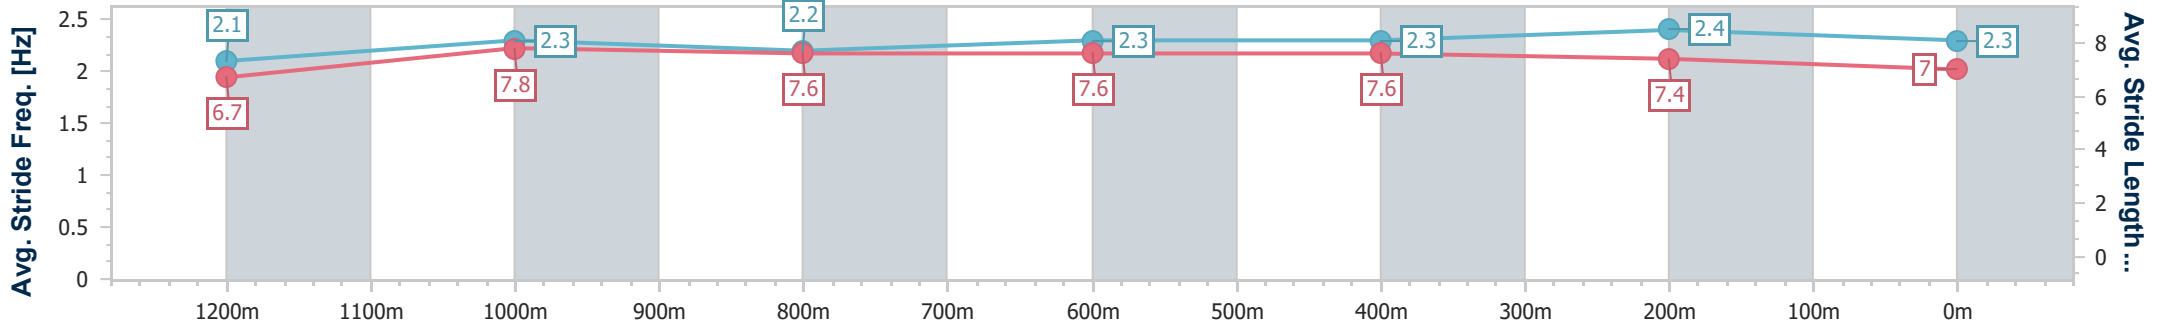

- [] Ranking at each section and finish
- .-.- No data available at this section
- NA No data available

Horse/Jockey Name	Allow Me
Final Rank	6
Fastest Section Time (Section)	0:11.21 (400m)
Top Speed [km/h] (Section)	66.6 (400m)
Race State	Finished

Sunshine Coast QLD Professional
 Race 7: SHERRIN RENTALS Fillies & Mares BENCHMARK 65
 Handicap - 1400m

28 August 2024 - 16:03

Track Rating: Good 4, Weather: Fine, Rail Position: +5m Entire

Section	Overall	1200m	1000m	800m	600m	400m	200m
Section Times	1:24.44 [6] (0:14.16)	1:10.28 [7] (0:11.42)	0:58.86 [7] (0:12.00)	0:46.86 [7] (0:11.59)	0:35.27 [7] (0:11.47)	0:23.80 [7] (0:11.21)	0:12.59 [5] (0:12.59)
Average Speed [km/h]	50.9	62.9	60.2	62.5	63.6	64.2	57.1
Top Speed [km/h]	65.2	65.2	61.3	62.9	65.3	66.6	61.1
Avg. Dist. to Rail [m]	5.0	2.9	1.7	0.7	2.0	9.4	9.1
Avg. Stride Freq. [Hz]	2.1	2.3	2.2	2.3	2.3	2.4	2.3
Avg. Stride Length [m]	6.7	7.8	7.6	7.6	7.6	7.4	7.0