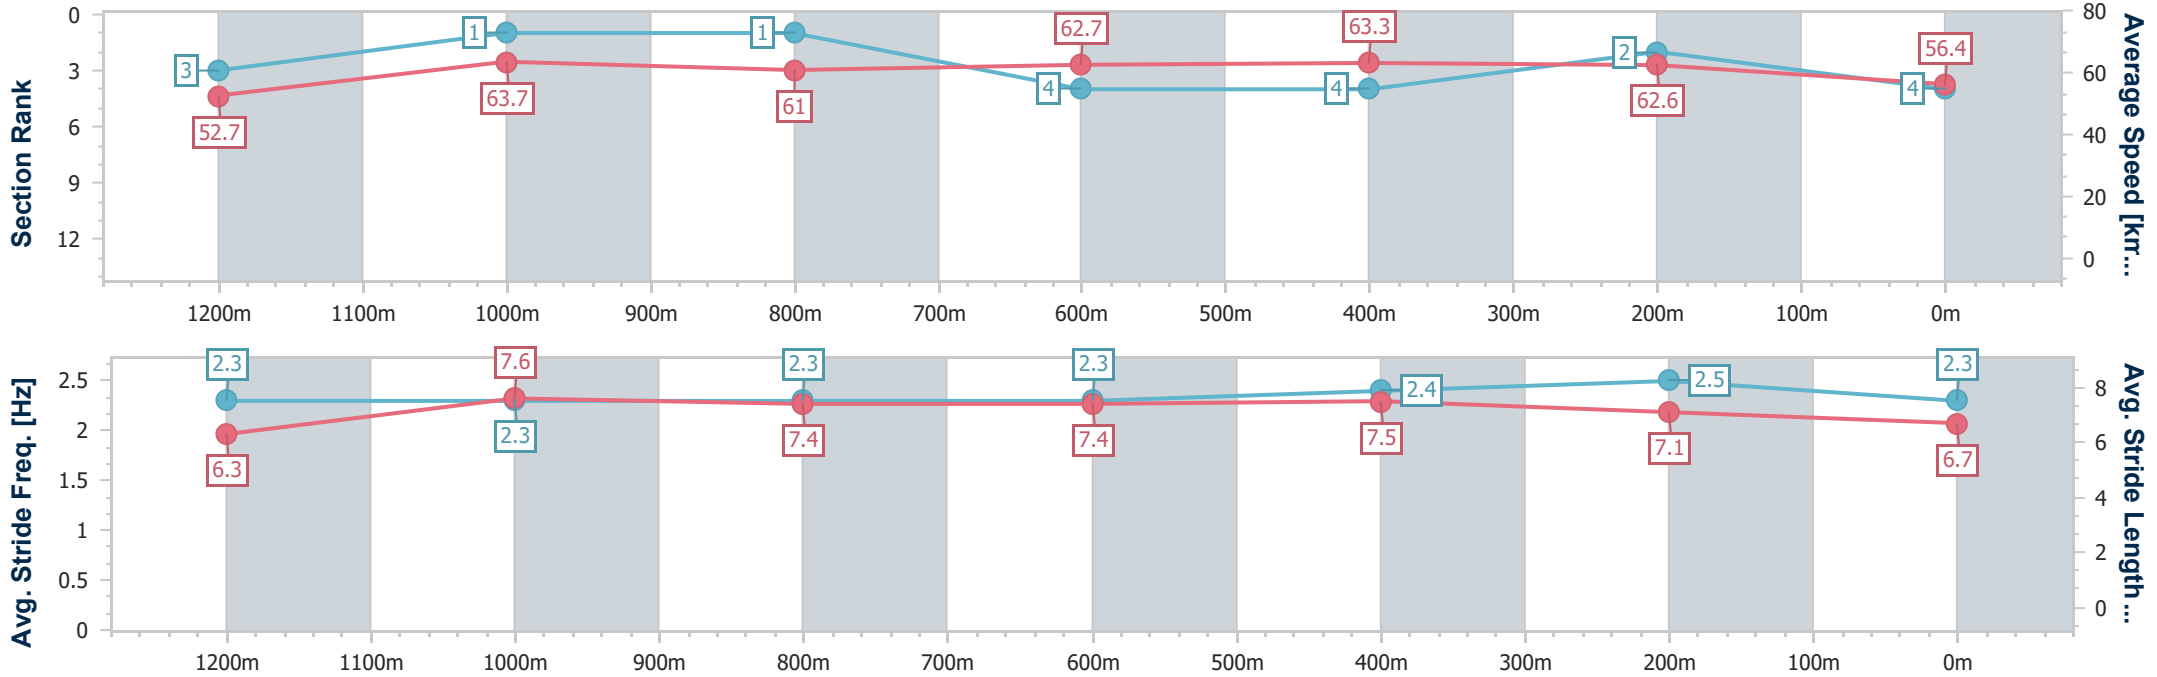

- [] Ranking at each section and finish
- .-.- No data available at this section
- NA No data available

Horse/Jockey Name	Tres Redoute
Final Rank	4
Fastest Section Time (Section)	0:11.32 (1200m)
Top Speed [km/h] (Section)	65.7 (1200m)
Race State	Finished

Sunshine Coast QLD Professional
Race 7: SHERRIN RENTALS Fillies & Mares BENCHMARK 65
Handicap - 1400m

28 August 2024 - 16:03

Track Rating: Good 4, Weather: Fine, Rail Position: +5m Entire

Section	Overall	1200m	1000m	800m	600m	400m	200m
Section Times	1:24.36 [4] (0:13.68)	1:10.68 [3] (0:11.32)	0:59.36 [1] (0:11.88)	0:47.48 [1] (0:11.64)	0:35.84 [4] (0:11.59)	0:24.25 [4] (0:11.47)	0:12.78 [2] (0:12.78)
Average Speed [km/h]	52.7	63.7	61.0	62.7	63.3	62.6	56.4
Top Speed [km/h]	65.2	65.7	61.8	64.2	64.4	64.5	59.6
Avg. Dist. to Rail [m]	8.1	3.6	2.3	2.2	3.3	6.4	5.8
Avg. Stride Freq. [Hz]	2.3	2.3	2.3	2.3	2.4	2.5	2.3
Avg. Stride Length [m]	6.3	7.6	7.4	7.4	7.5	7.1	6.7