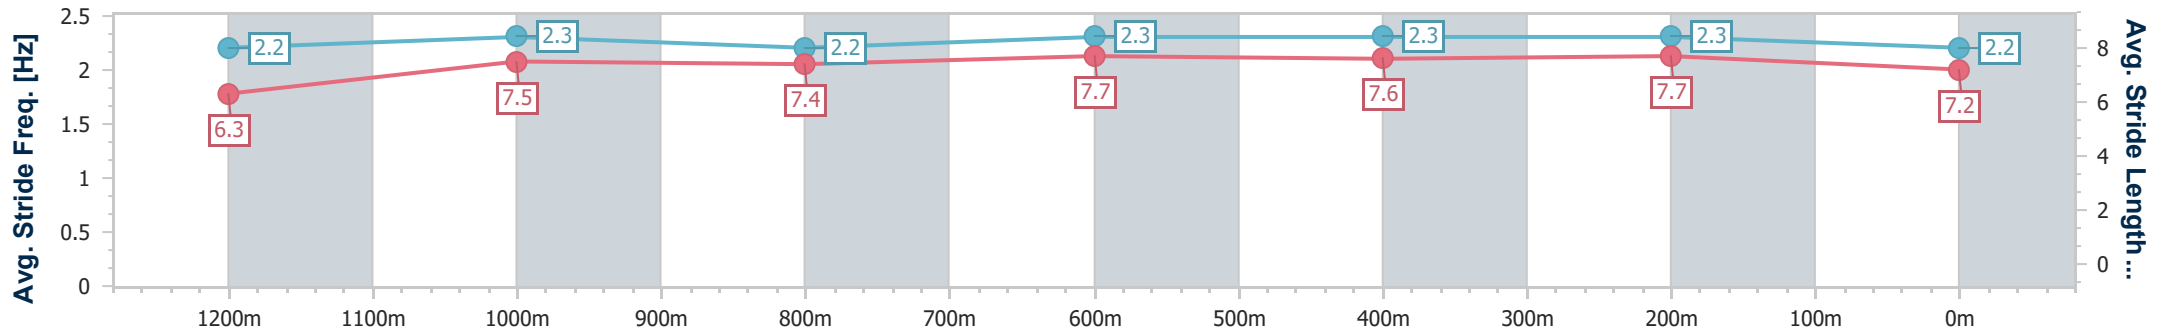

- [] Ranking at each section and finish
- .-.- No data available at this section
- NA No data available

Horse/Jockey Name	Imarichgirl
Final Rank	5
Fastest Section Time (Section)	0:11.25 (400m)
Top Speed [km/h] (Section)	65.3 (Overall)
Race State	Finished

Sunshine Coast QLD Professional
Race 7: SHERRIN RENTALS Fillies & Mares BENCHMARK 65
Handicap - 1400m

28 August 2024 - 16:03

Track Rating: Good 4, Weather: Fine, Rail Position: +5m Entire

Section	Overall	1200m	1000m	800m	600m	400m	200m
Section Times	1:24.43 [5] (0:14.30)	1:10.13 [8] (0:11.43)	0:58.70 [9] (0:12.13)	0:46.57 [9] (0:11.46)	0:35.11 [8] (0:11.34)	0:23.77 [8] (0:11.25)	0:12.52 [6] (0:12.52)
Average Speed [km/h]	50.2	63.1	59.6	62.9	64.1	64.0	57.5
Top Speed [km/h]	65.3	64.9	61.1	64.2	64.9	64.8	61.5
Avg. Dist. to Rail [m]	4.0	2.7	2.0	0.3	1.4	6.3	6.7
Avg. Stride Freq. [Hz]	2.2	2.3	2.2	2.3	2.3	2.3	2.2
Avg. Stride Length [m]	6.3	7.5	7.4	7.7	7.6	7.7	7.2