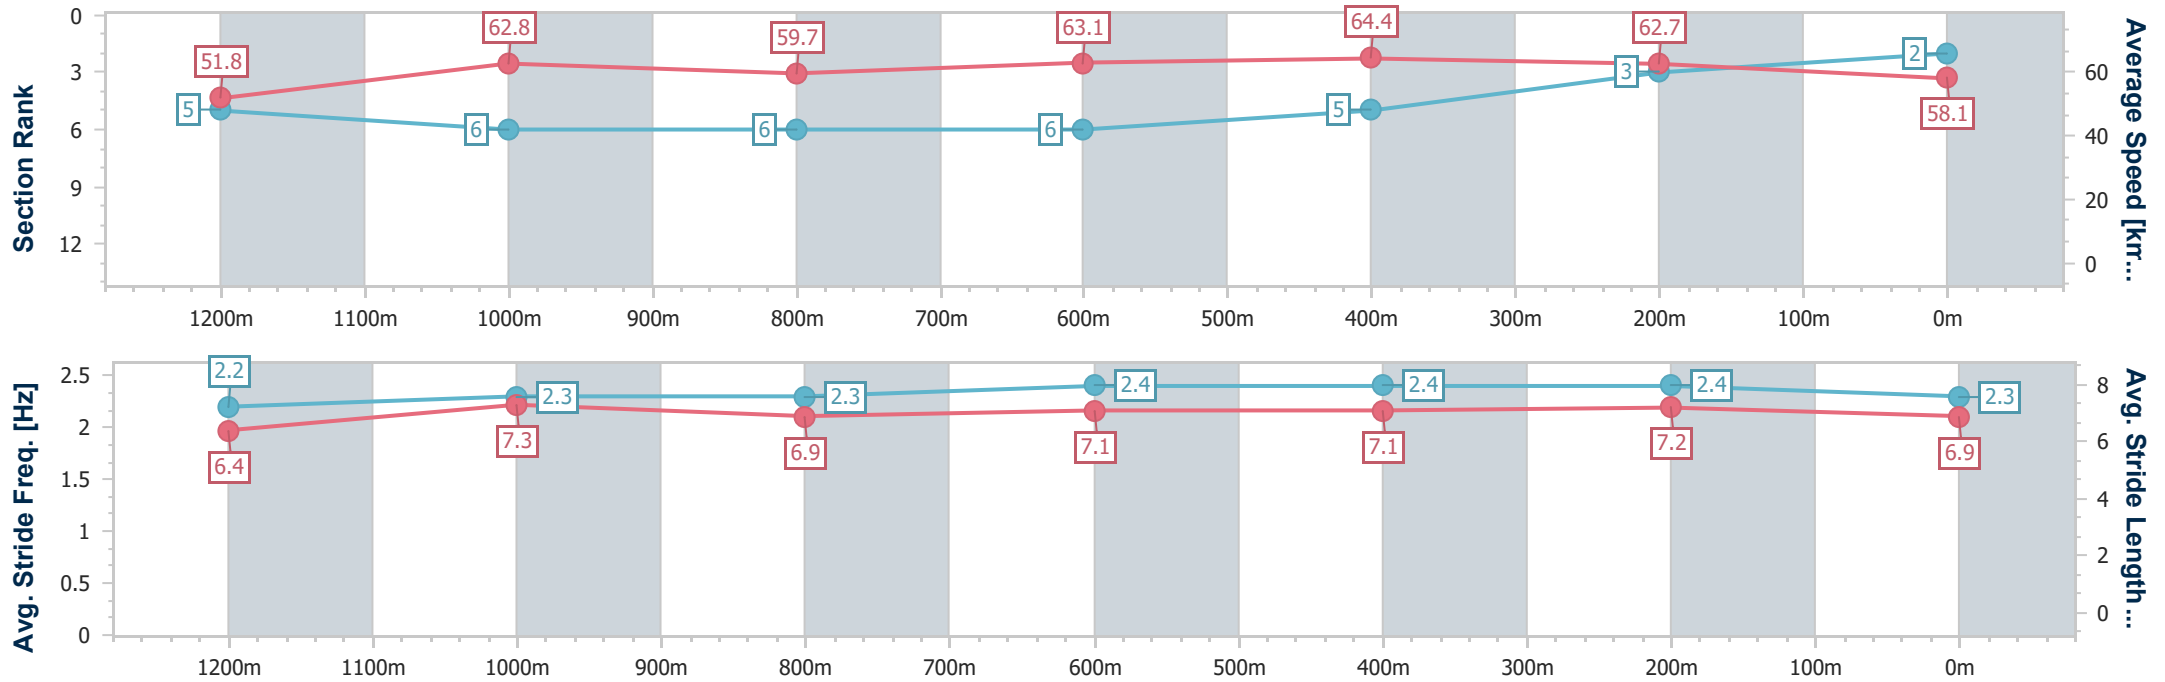

Horse/Jockey Name	Noble Beauty
Final Rank	2
Fastest Section Time (Section)	0:11.21 (600m)
Top Speed [km/h] (Section)	64.8 (600m)
Race State	Finished

Sunshine Coast QLD Professional
Race 7: SHERRIN RENTALS Fillies & Mares BENCHMARK 65
Handicap - 1400m

28 August 2024 - 16:03

Track Rating: Good 4, Weather: Fine, Rail Position: +5m Entire

Section	Overall	1200m	1000m	800m	600m	400m	200m
Section Times	1:24.05 [2] (0:13.92)	1:10.13 [5] (0:11.45)	0:58.68 [6] (0:12.09)	0:46.59 [6] (0:11.54)	0:35.05 [6] (0:11.21)	0:23.84 [5] (0:11.44)	0:12.40 [3] (0:12.40)
Average Speed [km/h]	51.8	62.8	59.7	63.1	64.4	62.7	58.1
Top Speed [km/h]	64.3	64.3	61.2	64.1	64.8	63.7	61.8
Avg. Dist. to Rail [m]	3.2	2.4	2.0	1.3	0.7	2.1	3.2
Avg. Stride Freq. [Hz]	2.2	2.3	2.3	2.4	2.4	2.4	2.3
Avg. Stride Length [m]	6.4	7.3	6.9	7.1	7.1	7.2	6.9

- [ ] Ranking at each section and finish
- -.-.- No data available at this section
- NA No data available