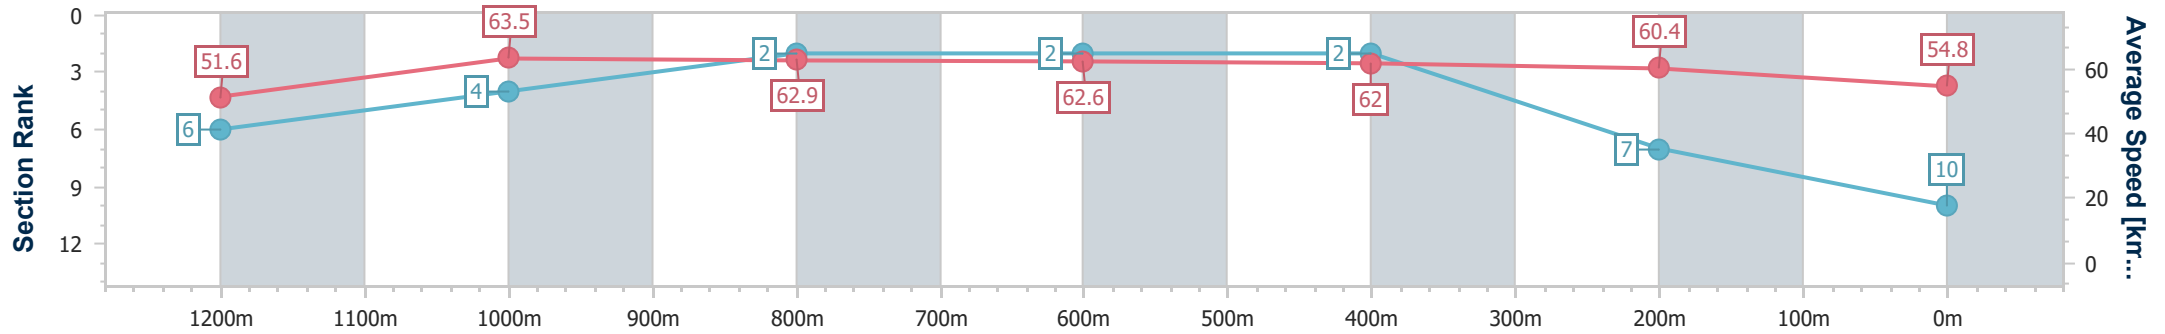

Sunshine Coast QLD Professional
Race 7: SHERRIN RENTALS Fillies & Mares BENCHMARK 65
Handicap - 1400m

28 August 2024 - 16:03

Track Rating: Good 4, Weather: Fine, Rail Position: +5m Entire

Section	Overall	1200m	1000m	800m	600m	400m	200m
Section Times	1:24.76 [9] (0:14.67)	1:10.09 [11] (0:11.26)	0:58.83 [11] (0:12.15)	0:46.68 [11] (0:11.67)	0:35.01 [11] (0:11.37)	0:23.64 [11] (0:11.27)	0:12.37 [10] (0:12.37)
Average Speed [km/h]	49.1	64.0	59.8	63.0	64.6	64.1	58.2
Top Speed [km/h]	63.0	65.2	62.9	65.4	65.6	65.2	62.9
Avg. Dist. to Rail [m]	8.6	3.2	3.2	3.6	3.5	9.3	9.8
Avg. Stride Freq. [Hz]	2.2	2.4	2.3	2.4	2.4	2.5	2.3
Avg. Stride Length [m]	6.1	7.4	7.2	7.3	7.4	7.2	6.9

- [] Ranking at each section and finish
- .-.- No data available at this section
- NA No data available

Horse/Jockey Name	Another Pedrille
Final Rank	10
Fastest Section Time (Section)	0:11.34 (1200m)
Top Speed [km/h] (Section)	64.5 (Overall)
Race State	Finished

Sunshine Coast QLD Professional
Race 7: SHERRIN RENTALS Fillies & Mares BENCHMARK 65
Handicap - 1400m

28 August 2024 - 16:03

Track Rating: Good 4, Weather: Fine, Rail Position: +5m Entire

Section	Overall	1200m	1000m	800m	600m	400m	200m
Section Times	1:25.08 [10] (0:13.98)	1:11.10 [6] (0:11.34)	0:59.76 [4] (0:11.58)	0:48.18 [2] (0:11.52)	0:36.66 [2] (0:11.63)	0:25.03 [2] (0:11.88)	0:13.15 [7] (0:13.15)
Average Speed [km/h]	51.6	63.5	62.9	62.6	62.0	60.4	54.8
Top Speed [km/h]	64.5	64.3	63.1	63.5	62.9	62.1	59.0
Avg. Dist. to Rail [m]	10.7	4.3	3.6	1.2	0.8	4.2	5.5
Avg. Stride Freq. [Hz]	2.2	2.3	2.3	2.3	2.3	2.3	2.2
Avg. Stride Length [m]	6.5	7.6	7.6	7.5	7.4	7.2	6.9