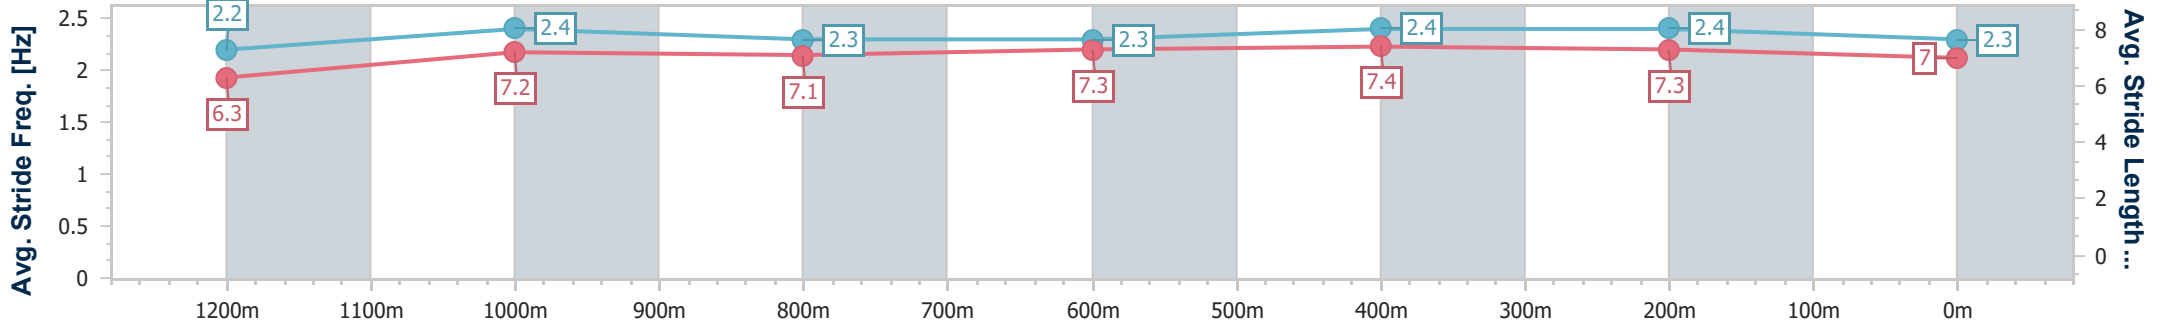

Sunshine Coast QLD Professional
Race 7: SHERRIN RENTALS Fillies & Mares BENCHMARK 65
Handicap - 1400m

28 August 2024 - 16:03

Track Rating: Good 4, Weather: Fine, Rail Position: +5m Entire

Section	Overall	1200m	1000m	800m	600m	400m	200m
Section Times	1:25.08 [10] (0:13.98)	1:11.10 [6] (0:11.34)	0:59.76 [4] (0:11.58)	0:48.18 [2] (0:11.52)	0:36.66 [2] (0:11.63)	0:25.03 [2] (0:11.88)	0:13.15 [7] (0:13.15)
Average Speed [km/h]	51.6	63.5	62.9	62.6	62.0	60.4	54.8
Top Speed [km/h]	64.5	64.3	63.1	63.5	62.9	62.1	59.0
Avg. Dist. to Rail [m]	10.7	4.3	3.6	1.2	0.8	4.2	5.5
Avg. Stride Freq. [Hz]	2.2	2.3	2.3	2.3	2.3	2.3	2.2
Avg. Stride Length [m]	6.5	7.6	7.6	7.5	7.4	7.2	6.9

- [] Ranking at each section and finish
- .-.- No data available at this section
- NA No data available

Horse/Jockey Name	Isla's Day
Final Rank	11
Fastest Section Time (Section)	0:11.40 (600m)
Top Speed [km/h] (Section)	64.6 (600m)
Race State	Finished

Sunshine Coast QLD Professional
Race 7: SHERRIN RENTALS Fillies & Mares BENCHMARK 65
Handicap - 1400m

28 August 2024 - 16:03

Track Rating: Good 4, Weather: Fine, Rail Position: +5m Entire

Section	Overall	1200m	1000m	800m	600m	400m	200m
Section Times	1:25.19 [11] (0:14.47)	1:10.72 [10] (0:11.45)	0:59.27 [10] (0:12.13)	0:47.14 [10] (0:11.60)	0:35.54 [10] (0:11.40)	0:24.14 [10] (0:11.56)	0:12.58 [11] (0:12.58)
Average Speed [km/h]	49.9	62.8	59.9	62.4	63.7	62.3	57.4
Top Speed [km/h]	62.4	63.5	61.4	64.1	64.6	63.7	60.8
Avg. Dist. to Rail [m]	7.0	2.6	2.2	1.5	1.5	4.1	3.7
Avg. Stride Freq. [Hz]	2.2	2.4	2.3	2.3	2.4	2.4	2.3
Avg. Stride Length [m]	6.3	7.2	7.1	7.3	7.4	7.3	7.0

- [] Ranking at each section and finish
- .-.- No data available at this section
- NA No data available