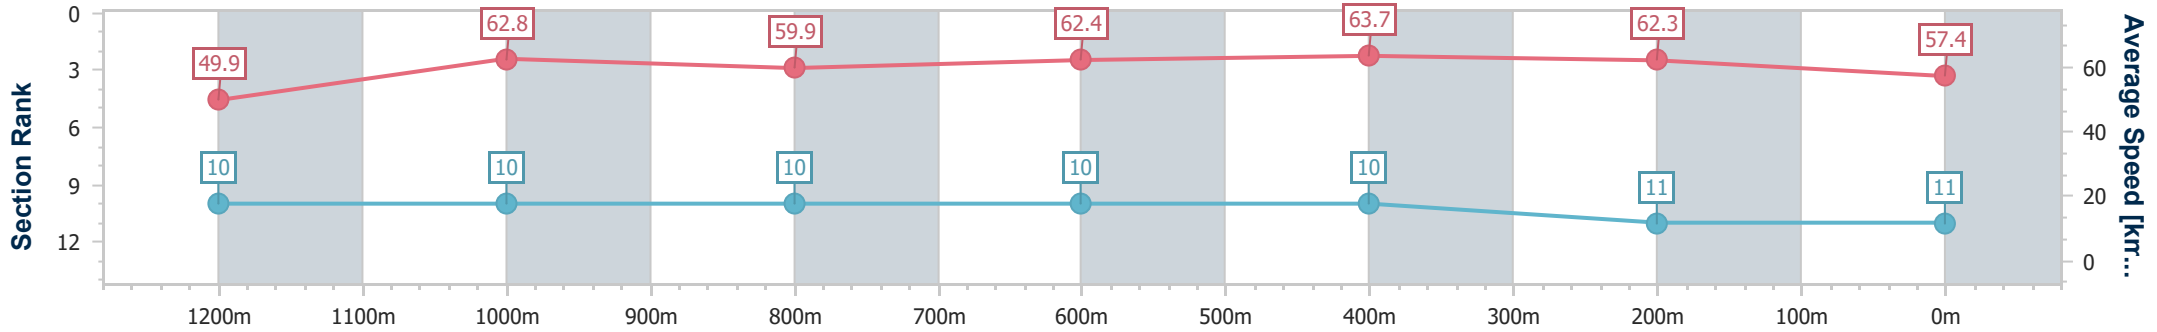

Sunshine Coast QLD Professional
Race 7: SHERRIN RENTALS Fillies & Mares BENCHMARK 65
Handicap - 1400m

28 August 2024 - 16:03

Track Rating: Good 4, Weather: Fine, Rail Position: +5m Entire

Section	Overall	1200m	1000m	800m	600m	400m	200m
Section Times	1:25.08 [10] (0:13.98)	1:11.10 [6] (0:11.34)	0:59.76 [4] (0:11.58)	0:48.18 [2] (0:11.52)	0:36.66 [2] (0:11.63)	0:25.03 [2] (0:11.88)	0:13.15 [7] (0:13.15)
Average Speed [km/h]	51.6	63.5	62.9	62.6	62.0	60.4	54.8
Top Speed [km/h]	64.5	64.3	63.1	63.5	62.9	62.1	59.0
Avg. Dist. to Rail [m]	10.7	4.3	3.6	1.2	0.8	4.2	5.5
Avg. Stride Freq. [Hz]	2.2	2.3	2.3	2.3	2.3	2.3	2.2
Avg. Stride Length [m]	6.5	7.6	7.6	7.5	7.4	7.2	6.9

- [] Ranking at each section and finish
- .-.- No data available at this section
- NA No data available

Horse/Jockey Name	Isla's Day
Final Rank	11
Fastest Section Time (Section)	0:11.40 (600m)
Top Speed [km/h] (Section)	64.6 (600m)
Race State	Finished

Sunshine Coast QLD Professional
Race 7: SHERRIN RENTALS Fillies & Mares BENCHMARK 65
Handicap - 1400m

28 August 2024 - 16:03

Track Rating: Good 4, Weather: Fine, Rail Position: +5m Entire

Section	Overall	1200m	1000m	800m	600m	400m	200m
Section Times	1:25.19 [11] (0:14.47)	1:10.72 [10] (0:11.45)	0:59.27 [10] (0:12.13)	0:47.14 [10] (0:11.60)	0:35.54 [10] (0:11.40)	0:24.14 [10] (0:11.56)	0:12.58 [11] (0:12.58)
Average Speed [km/h]	49.9	62.8	59.9	62.4	63.7	62.3	57.4
Top Speed [km/h]	62.4	63.5	61.4	64.1	64.6	63.7	60.8
Avg. Dist. to Rail [m]	7.0	2.6	2.2	1.5	1.5	4.1	3.7
Avg. Stride Freq. [Hz]	2.2	2.4	2.3	2.3	2.4	2.4	2.3
Avg. Stride Length [m]	6.3	7.2	7.1	7.3	7.4	7.3	7.0