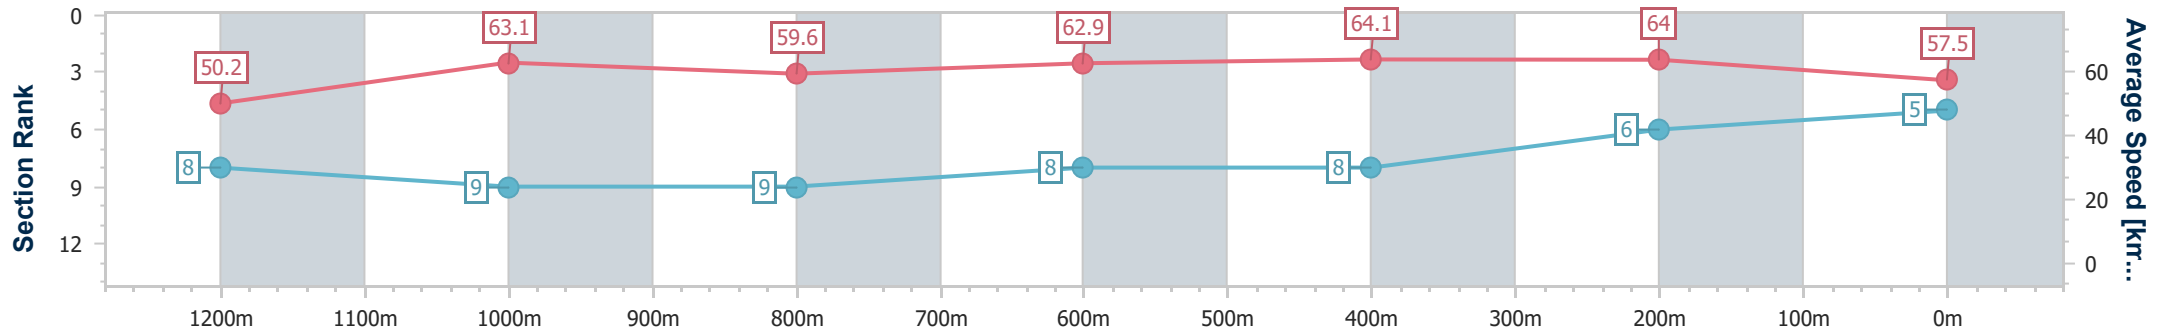

Horse/Jockey Name	Imarichgirl
Final Rank	5
Fastest Section Time (Section)	0:11.25 (400m)
Top Speed [km/h] (Section)	65.3 (Overall)
Race State	Finished

Sunshine Coast QLD Professional
Race 7: SHERRIN RENTALS Fillies & Mares BENCHMARK 65
Handicap - 1400m

28 August 2024 - 16:03

Track Rating: Good 4, Weather: Fine, Rail Position: +5m Entire

Section	Overall	1200m	1000m	800m	600m	400m	200m
Section Times	1:24.43 [5] (0:14.30)	1:10.13 [8] (0:11.43)	0:58.70 [9] (0:12.13)	0:46.57 [9] (0:11.46)	0:35.11 [8] (0:11.34)	0:23.77 [8] (0:11.25)	0:12.52 [6] (0:12.52)
Average Speed [km/h]	50.2	63.1	59.6	62.9	64.1	64.0	57.5
Top Speed [km/h]	65.3	64.9	61.1	64.2	64.9	64.8	61.5
Avg. Dist. to Rail [m]	4.0	2.7	2.0	0.3	1.4	6.3	6.7
Avg. Stride Freq. [Hz]	2.2	2.3	2.2	2.3	2.3	2.3	2.2
Avg. Stride Length [m]	6.3	7.5	7.4	7.7	7.6	7.7	7.2

- [ ] Ranking at each section and finish
- -.-.- No data available at this section
- NA No data available