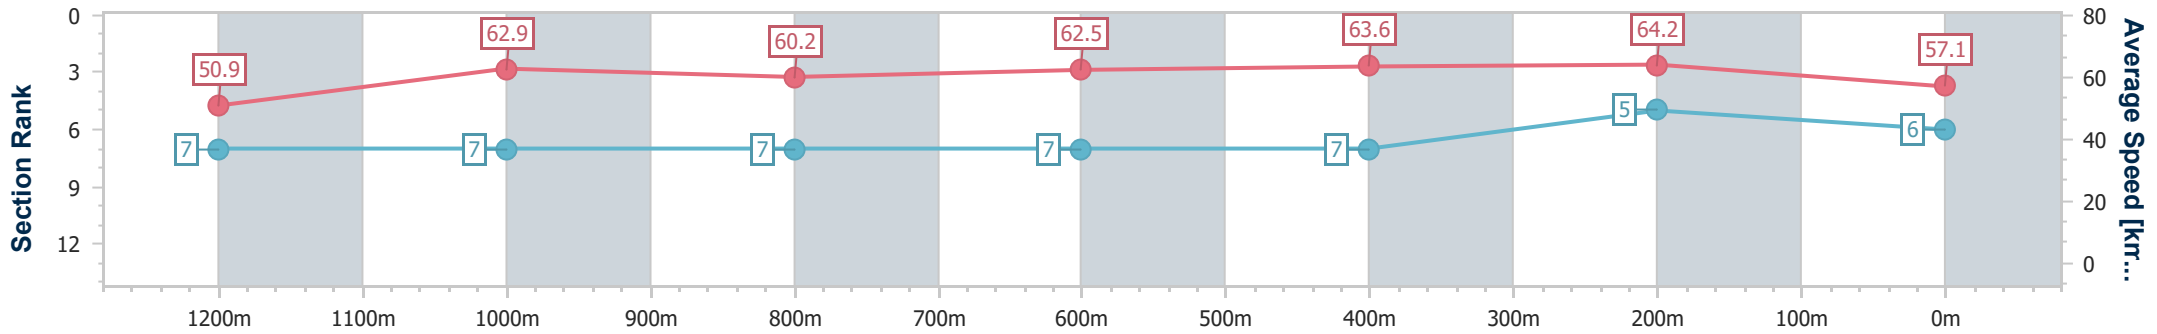

- [] Ranking at each section and finish
- .-.- No data available at this section
- NA No data available

Horse/Jockey Name	Allow Me
Final Rank	6
Fastest Section Time (Section)	0:11.21 (400m)
Top Speed [km/h] (Section)	66.6 (400m)
Race State	Finished

Sunshine Coast QLD Professional
 Race 7: SHERRIN RENTALS Fillies & Mares BENCHMARK 65
 Handicap - 1400m

28 August 2024 - 16:03

Track Rating: Good 4, Weather: Fine, Rail Position: +5m Entire

Section	Overall	1200m	1000m	800m	600m	400m	200m
Section Times	1:24.44 [6] (0:14.16)	1:10.28 [7] (0:11.42)	0:58.86 [7] (0:12.00)	0:46.86 [7] (0:11.59)	0:35.27 [7] (0:11.47)	0:23.80 [7] (0:11.21)	0:12.59 [5] (0:12.59)
Average Speed [km/h]	50.9	62.9	60.2	62.5	63.6	64.2	57.1
Top Speed [km/h]	65.2	65.2	61.3	62.9	65.3	66.6	61.1
Avg. Dist. to Rail [m]	5.0	2.9	1.7	0.7	2.0	9.4	9.1
Avg. Stride Freq. [Hz]	2.1	2.3	2.2	2.3	2.3	2.4	2.3
Avg. Stride Length [m]	6.7	7.8	7.6	7.6	7.6	7.4	7.0