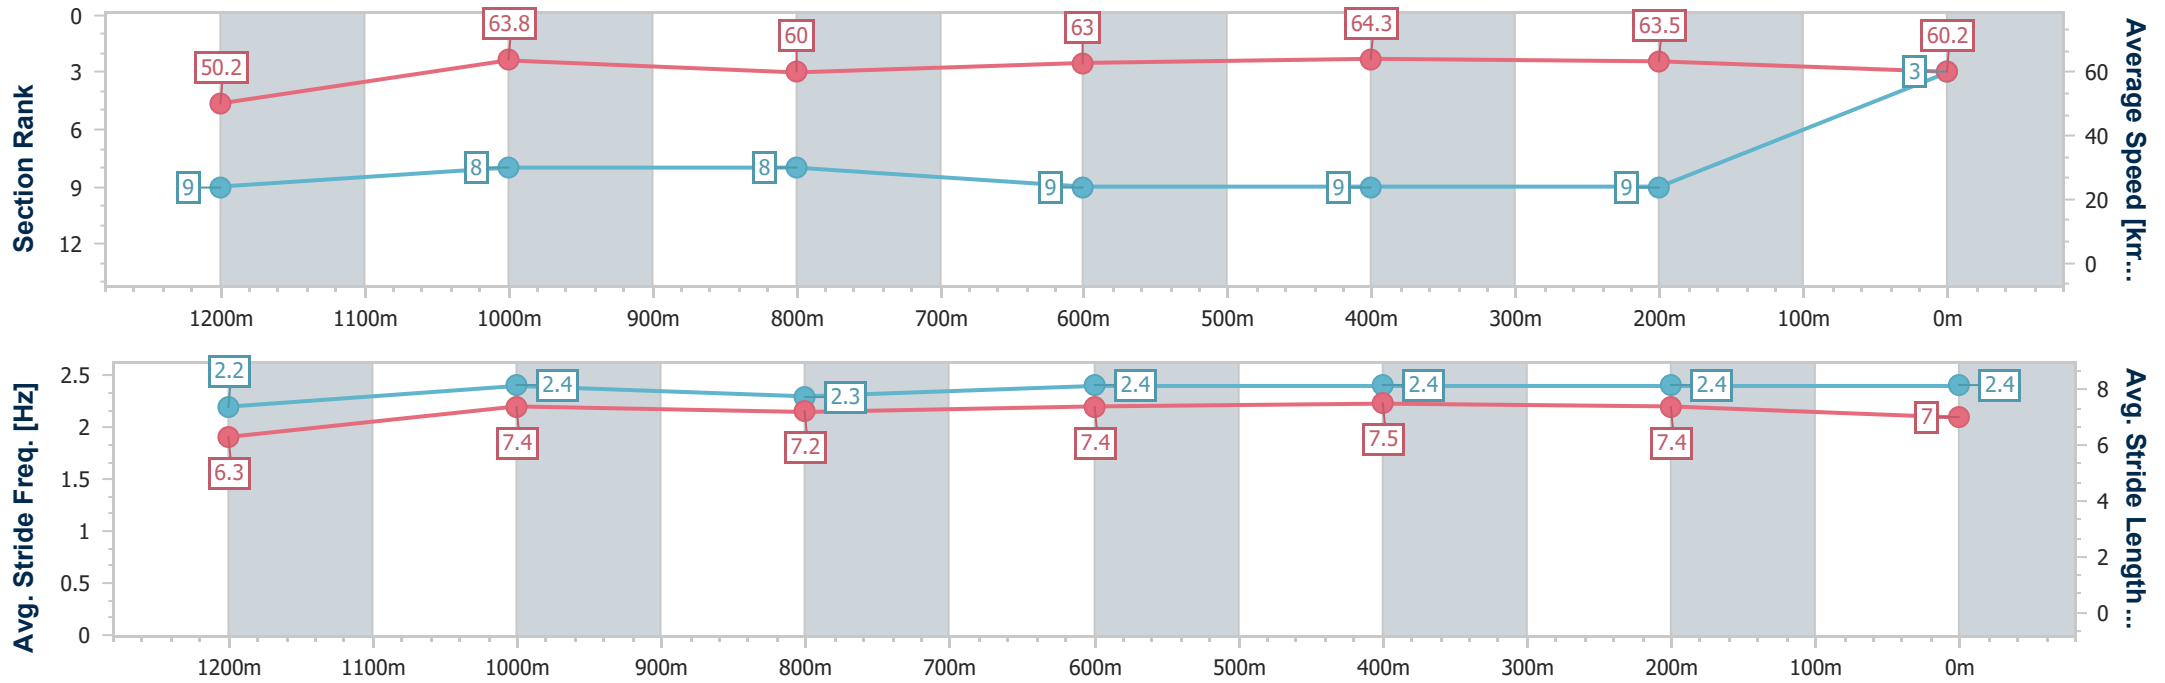

Horse/Jockey Name	Wicked'n' Lovin'it
Final Rank	3
Fastest Section Time (Section)	0:11.27 (1200m)
Top Speed [km/h] (Section)	65.4 (600m)
Race State	Finished

Sunshine Coast QLD Professional
Race 7: SHERRIN RENTALS Fillies & Mares BENCHMARK 65
Handicap - 1400m

28 August 2024 - 16:03

Track Rating: Good 4, Weather: Fine, Rail Position: +5m Entire

Section	Overall	1200m	1000m	800m	600m	400m	200m
Section Times	1:24.08 [3] (0:14.41)	1:09.67 [9] (0:11.27)	0:58.40 [8] (0:12.11)	0:46.29 [8] (0:11.59)	0:34.70 [9] (0:11.37)	0:23.33 [9] (0:11.34)	0:11.99 [9] (0:11.99)
Average Speed [km/h]	50.2	63.8	60.0	63.0	64.3	63.5	60.2
Top Speed [km/h]	63.4	65.3	61.9	64.6	65.4	65.0	62.6
Avg. Dist. to Rail [m]	7.9	3.5	3.3	2.9	2.4	6.4	8.2
Avg. Stride Freq. [Hz]	2.2	2.4	2.3	2.4	2.4	2.4	2.4
Avg. Stride Length [m]	6.3	7.4	7.2	7.4	7.5	7.4	7.0

- [ ] Ranking at each section and finish
- -.-.- No data available at this section
- NA No data available